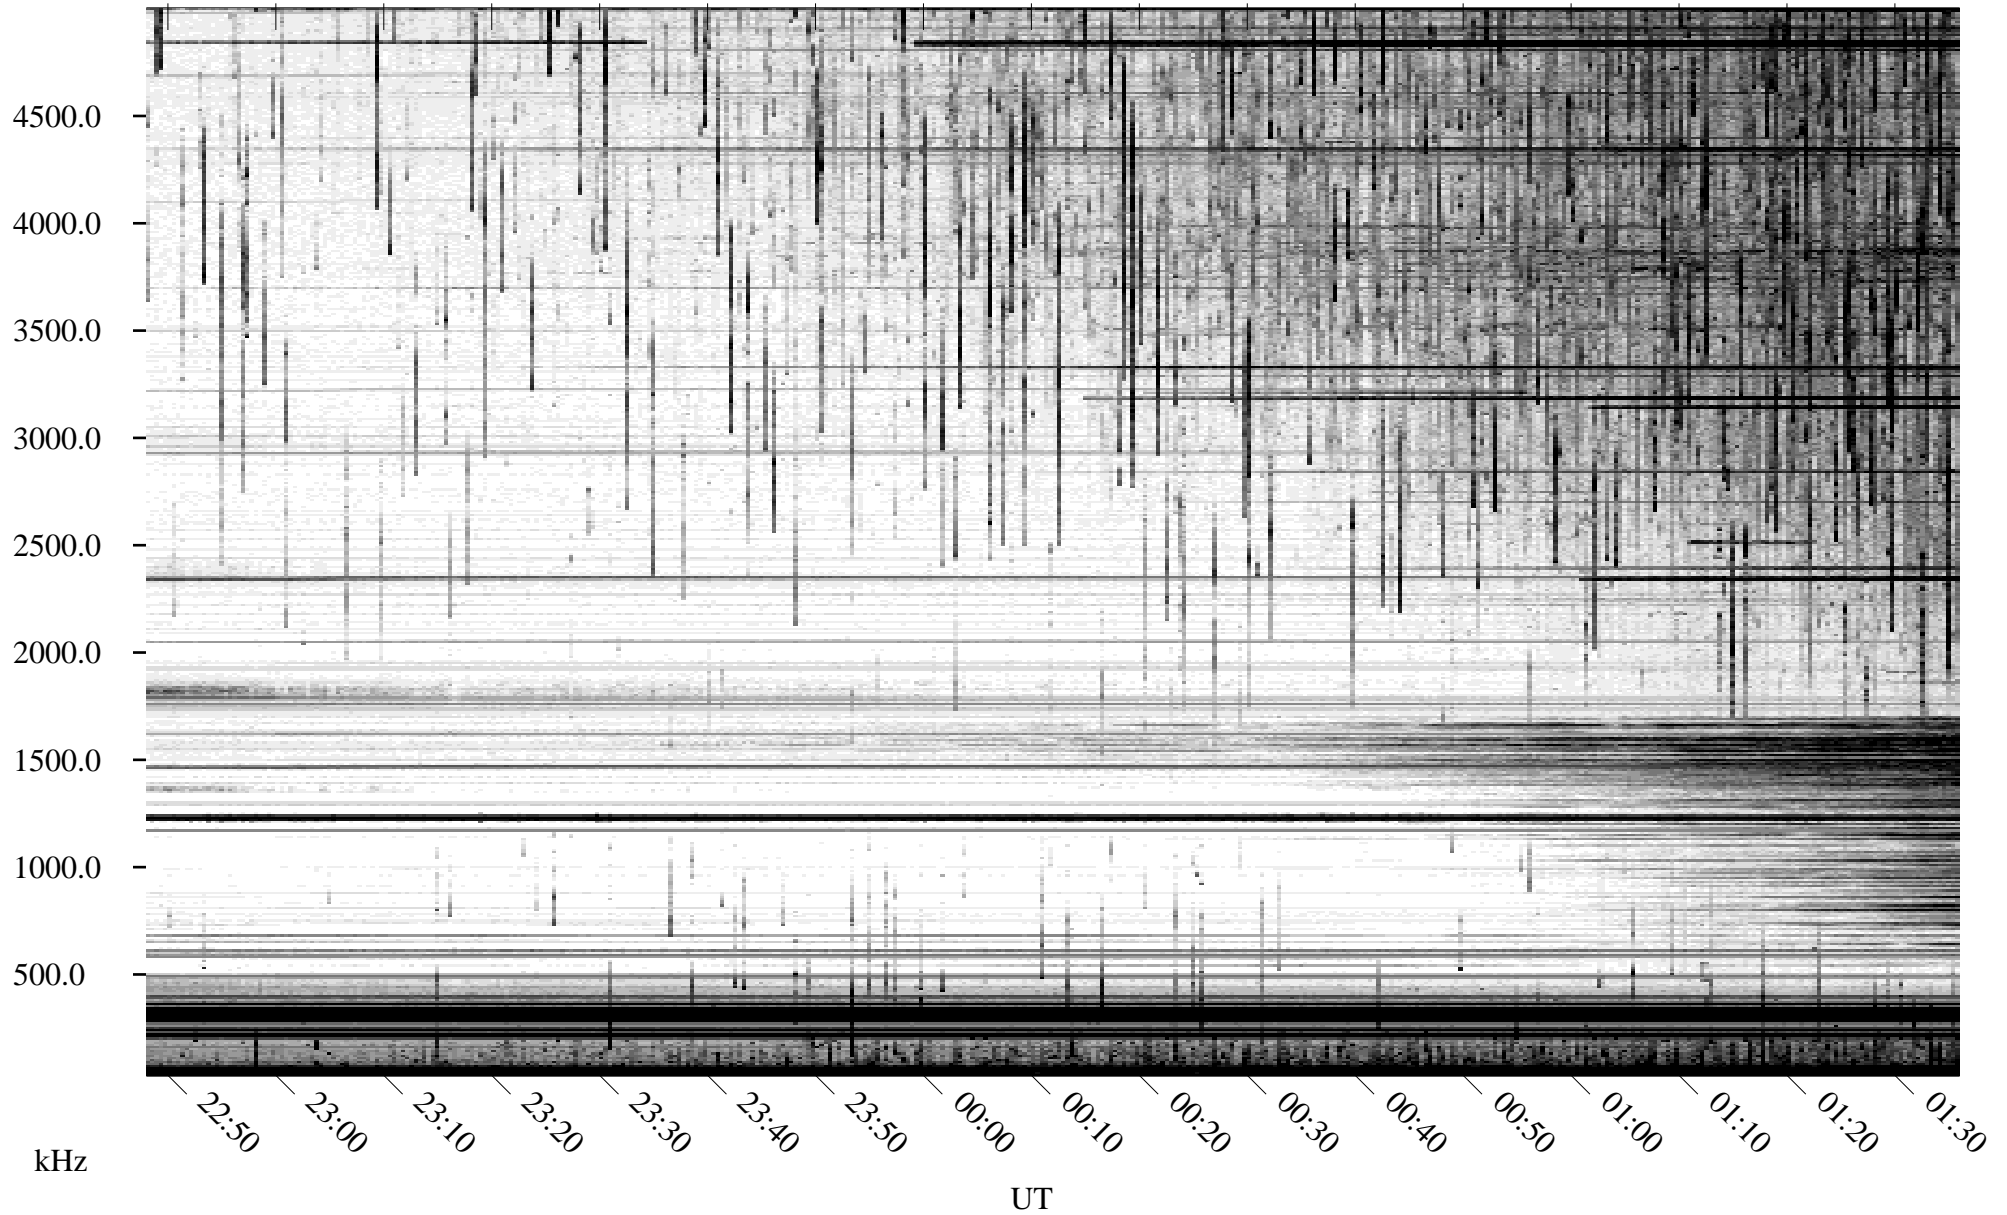

08/21/2010 Churchill, Manitoba

Linear Scale Black = 161 White = 15

ch10233l.r00SUm max_12

Page 1

08/21/2010 Churchill, Manitoba

Linear Scale Black = 161 White = 15

ch10233l.r00SUm max_12

Page 2

08/22/2010 Churchill, Manitoba

Linear Scale Black = 161 White = 15

ch10233l.r00SUm max_12

Page 3

08/22/2010 Churchill, Manitoba

Linear Scale Black = 161 White = 15

ch102331.r00SUm max_12

Page 4

08/22/2010 Churchill, Manitoba

Linear Scale Black = 161 White = 15

ch10233l.r00SUm max_12

Page 5

08/22/2010 Churchill, Manitoba

Linear Scale Black = 161 White = 15

ch10233l.r00SUm max_12

Page 6

08/22/2010 Churchill, Manitoba

Linear Scale Black = 161 White = 15

ch102331.r00SUm max_12

Page 7

08/22/2010 Churchill, Manitoba

Linear Scale Black = 161 White = 15

ch10233l.r00SUm max_12

Page 8