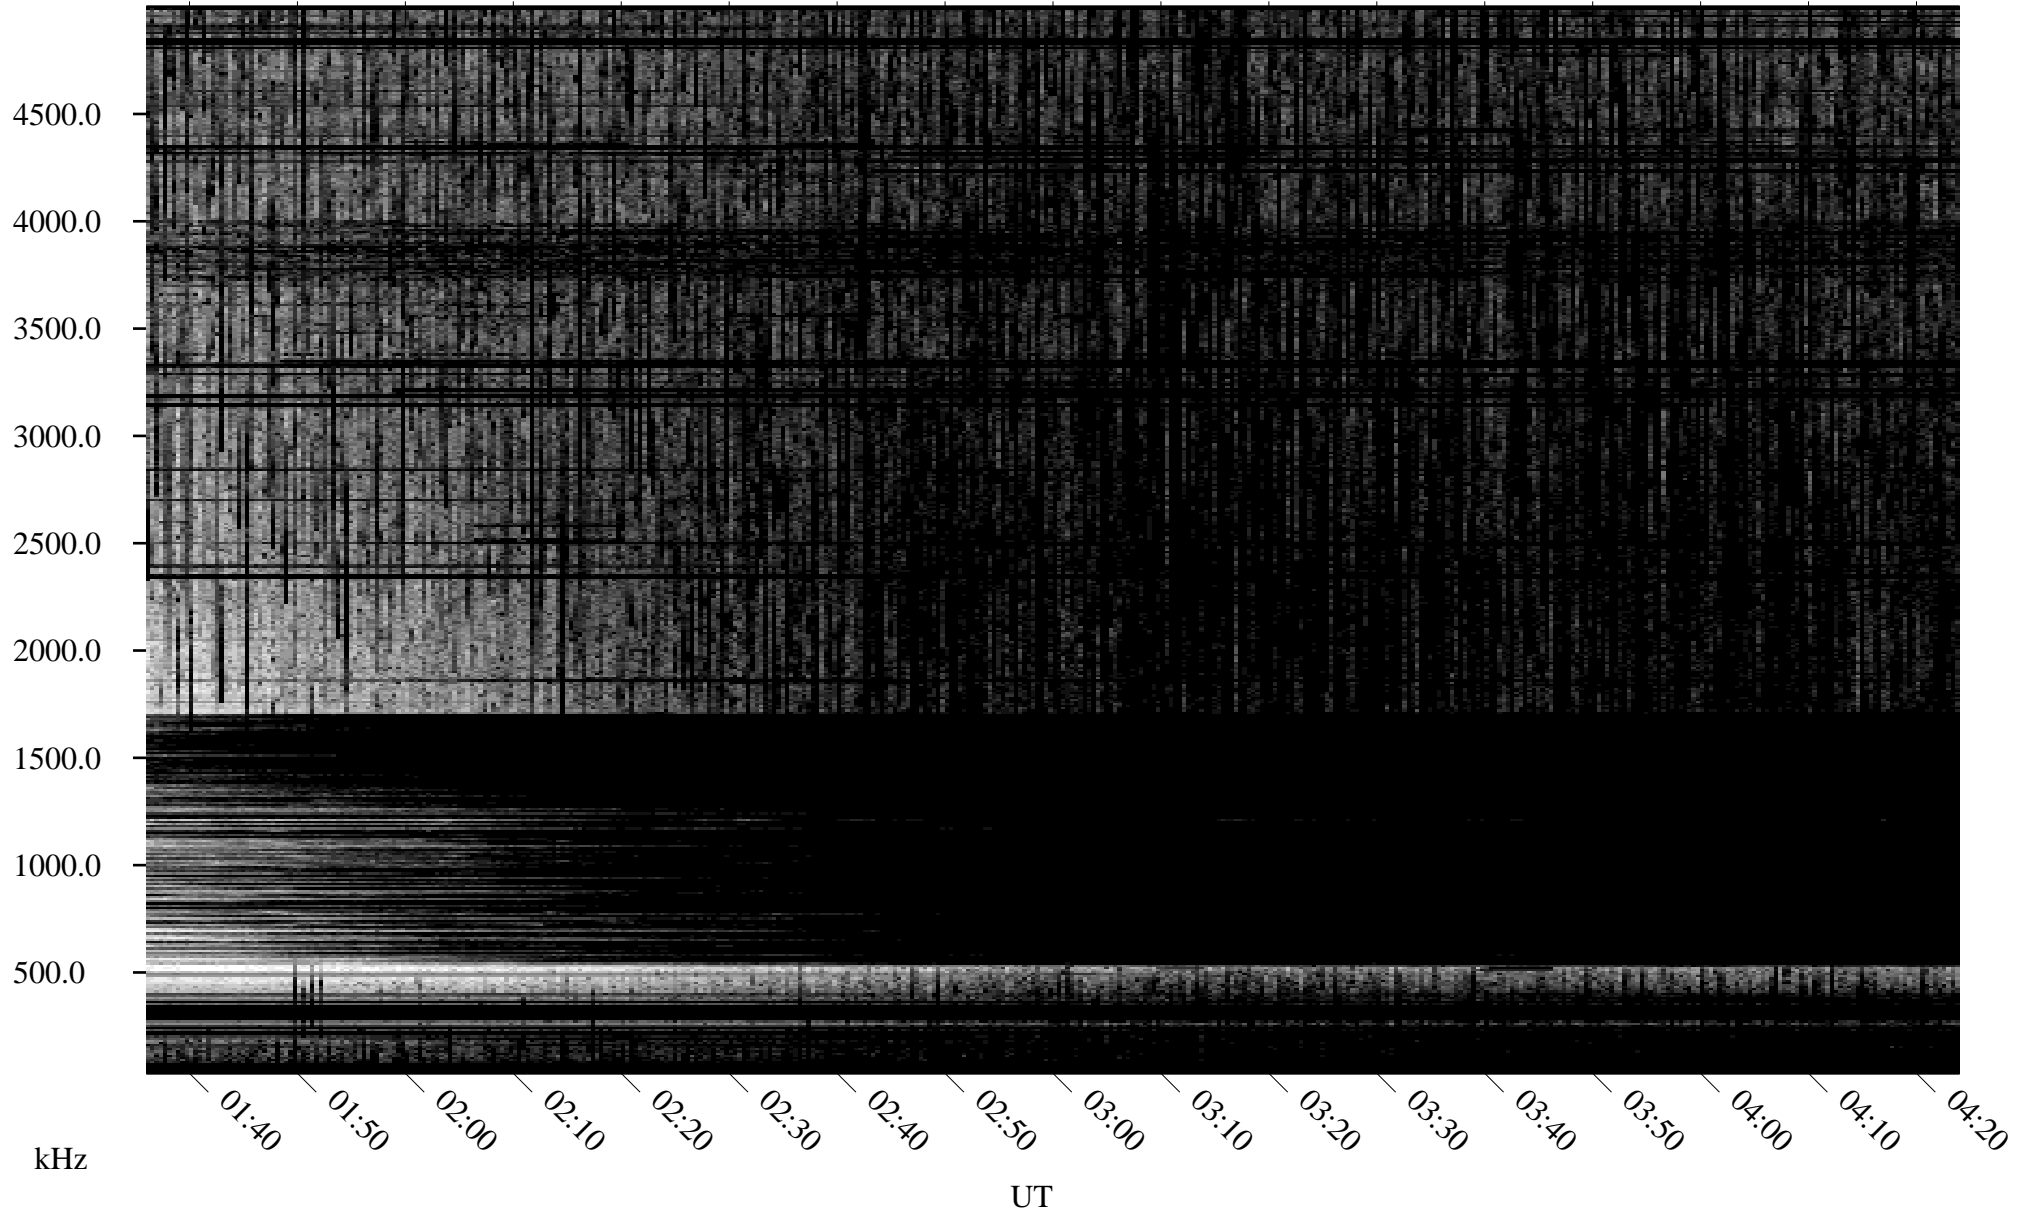

08/21/2010 Churchill, Manitoba

Linear Scale Black = 161 White = 15

ch10233l.r00SUm max_12

Page 1

08/21/2010 Churchill, Manitoba

Linear Scale Black = 161 White = 15

ch10233l.r00SUm max_12

Page 2

08/22/2010 Churchill, Manitoba

Linear Scale Black = 161 White = 15

ch10233l.r00SUm max_12

Page 3

08/22/2010 Churchill, Manitoba

Linear Scale Black = 161 White = 15

ch102331.r00SUm max_12

Page 4

08/22/2010 Churchill, Manitoba

Linear Scale Black = 161 White = 15

ch10233l.r00SUm max_12

Page 5

08/22/2010 Churchill, Manitoba

Linear Scale Black = 161 White = 15

ch10233l.r00SUm max_12

Page 6

08/22/2010 Churchill, Manitoba

Linear Scale Black = 161 White = 15

ch102331.r00SUm max_12

Page 7

08/22/2010 Churchill, Manitoba

Linear Scale Black = 161 White = 15

ch10233l.r00SUm max_12

Page 8