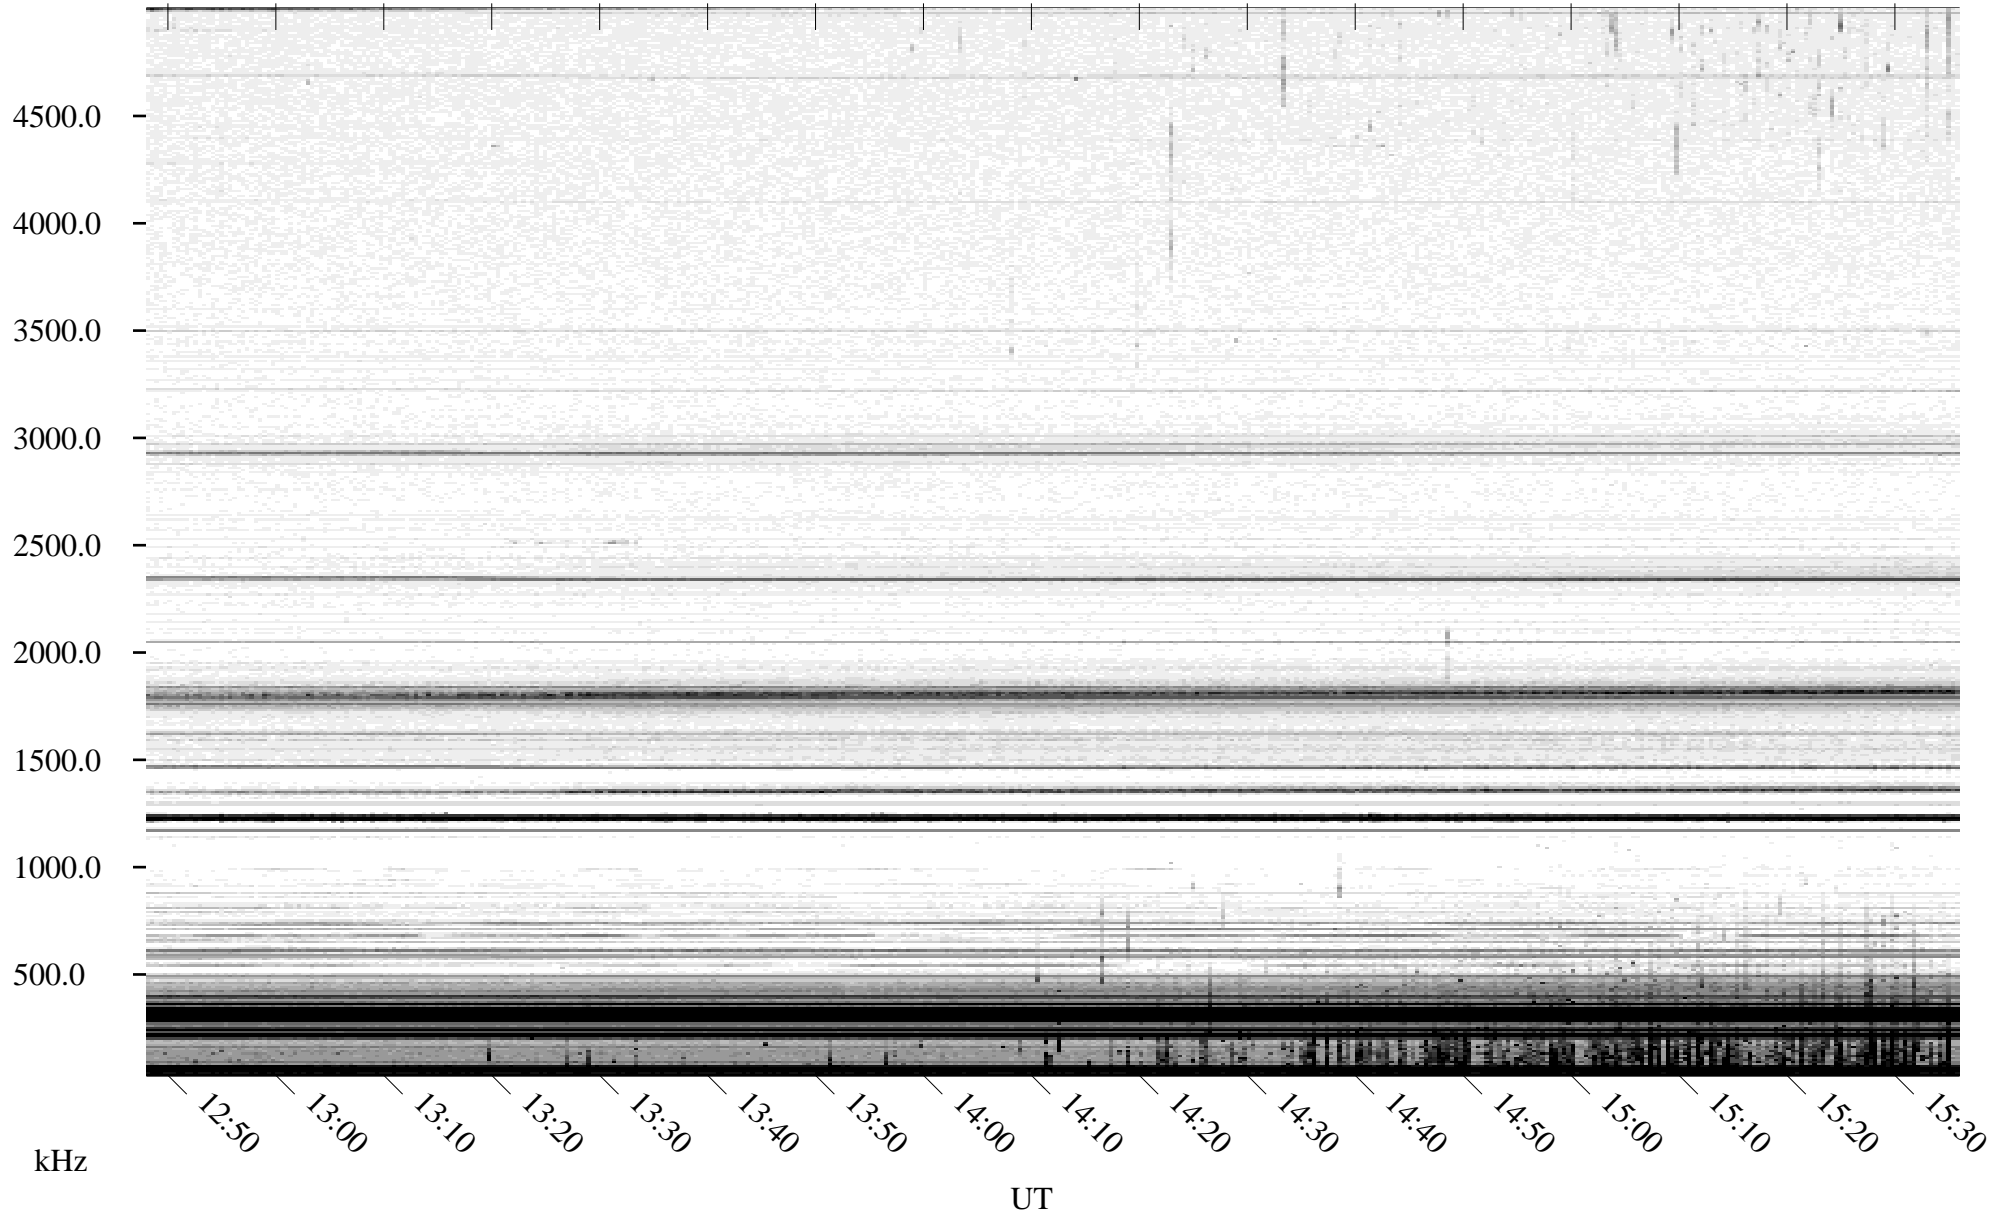

08/21/2010 Churchill, Manitoba

Linear Scale Black = 161 White = 15

ch10233l.r00SUm max_12

Page 1

08/21/2010 Churchill, Manitoba

Linear Scale Black = 161 White = 15

ch10233l.r00SUm max_12

Page 2

08/22/2010 Churchill, Manitoba

Linear Scale Black = 161 White = 15

ch10233l.r00SUm max_12

Page 3

08/22/2010 Churchill, Manitoba

Linear Scale Black = 161 White = 15

ch102331.r00SUm max_12

Page 4

08/22/2010 Churchill, Manitoba

Linear Scale Black = 161 White = 15

ch10233l.r00SUm max_12

Page 5

08/22/2010 Churchill, Manitoba

Linear Scale Black = 161 White = 15

ch10233l.r00SUm max_12

Page 6

08/22/2010 Churchill, Manitoba

Linear Scale Black = 161 White = 15

ch102331.r00SUm max_12

Page 7

08/22/2010 Churchill, Manitoba

Linear Scale Black = 161 White = 15

ch10233l.r00SUm max_12

Page 8