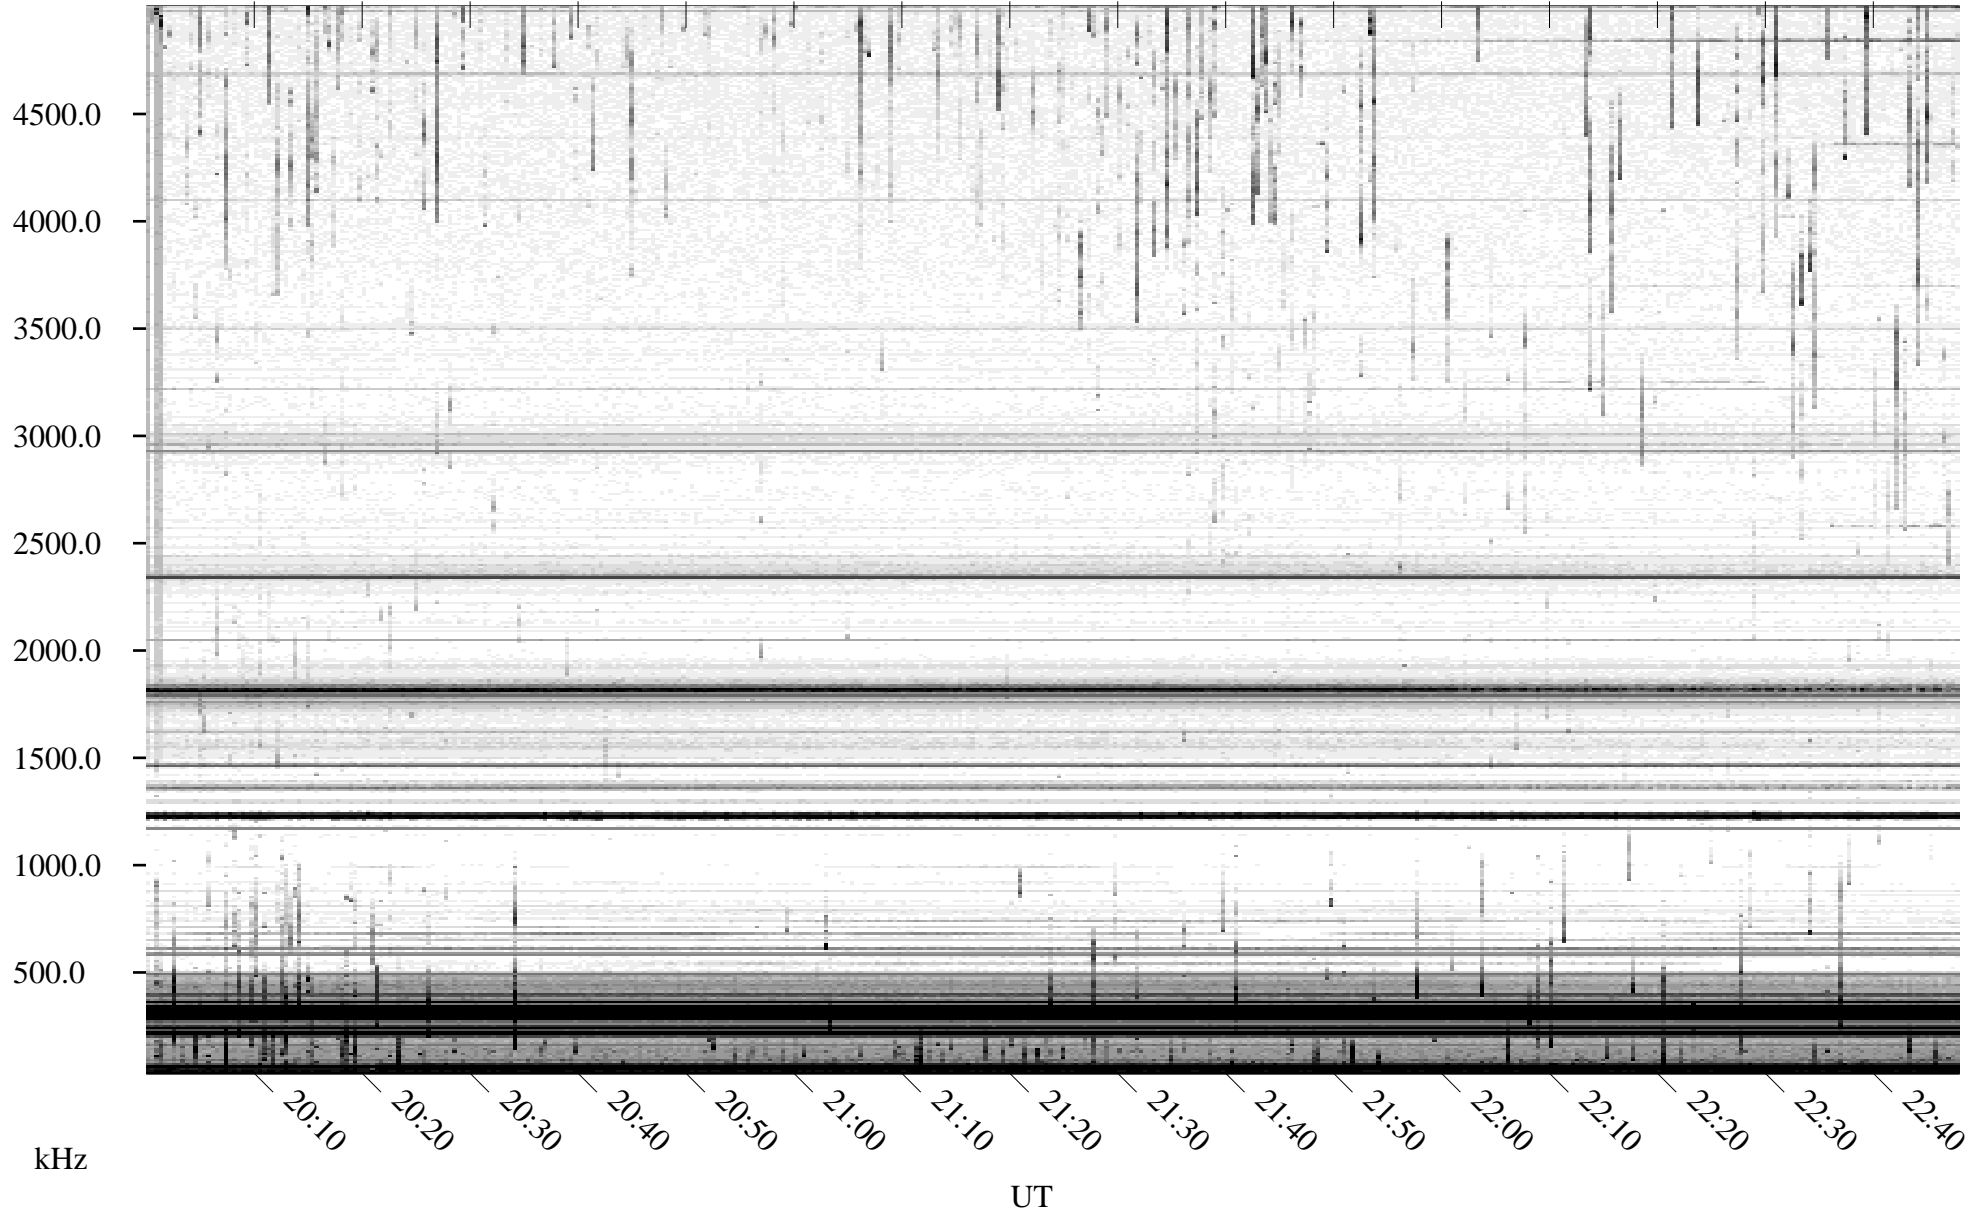

08/21/2010 Churchill, Manitoba

Linear Scale Black = 161 White = 15

ch10233l.r00SUm max_12

Page 1

08/21/2010 Churchill, Manitoba

Linear Scale Black = 161 White = 15

ch10233l.r00SUm max_12

Page 2

08/22/2010 Churchill, Manitoba

Linear Scale Black = 161 White = 15

ch10233l.r00SUm max_12

Page 3

08/22/2010 Churchill, Manitoba

Linear Scale Black = 161 White = 15

ch102331.r00SUm max_12

Page 4

08/22/2010 Churchill, Manitoba

Linear Scale Black = 161 White = 15

ch10233l.r00SUm max_12

Page 5

08/22/2010 Churchill, Manitoba

Linear Scale Black = 161 White = 15

ch10233l.r00SUm max_12

Page 6

08/22/2010 Churchill, Manitoba

Linear Scale Black = 161 White = 15

ch102331.r00SUm max_12

Page 7

08/22/2010 Churchill, Manitoba

Linear Scale Black = 161 White = 15

ch10233l.r00SUm max_12

Page 8