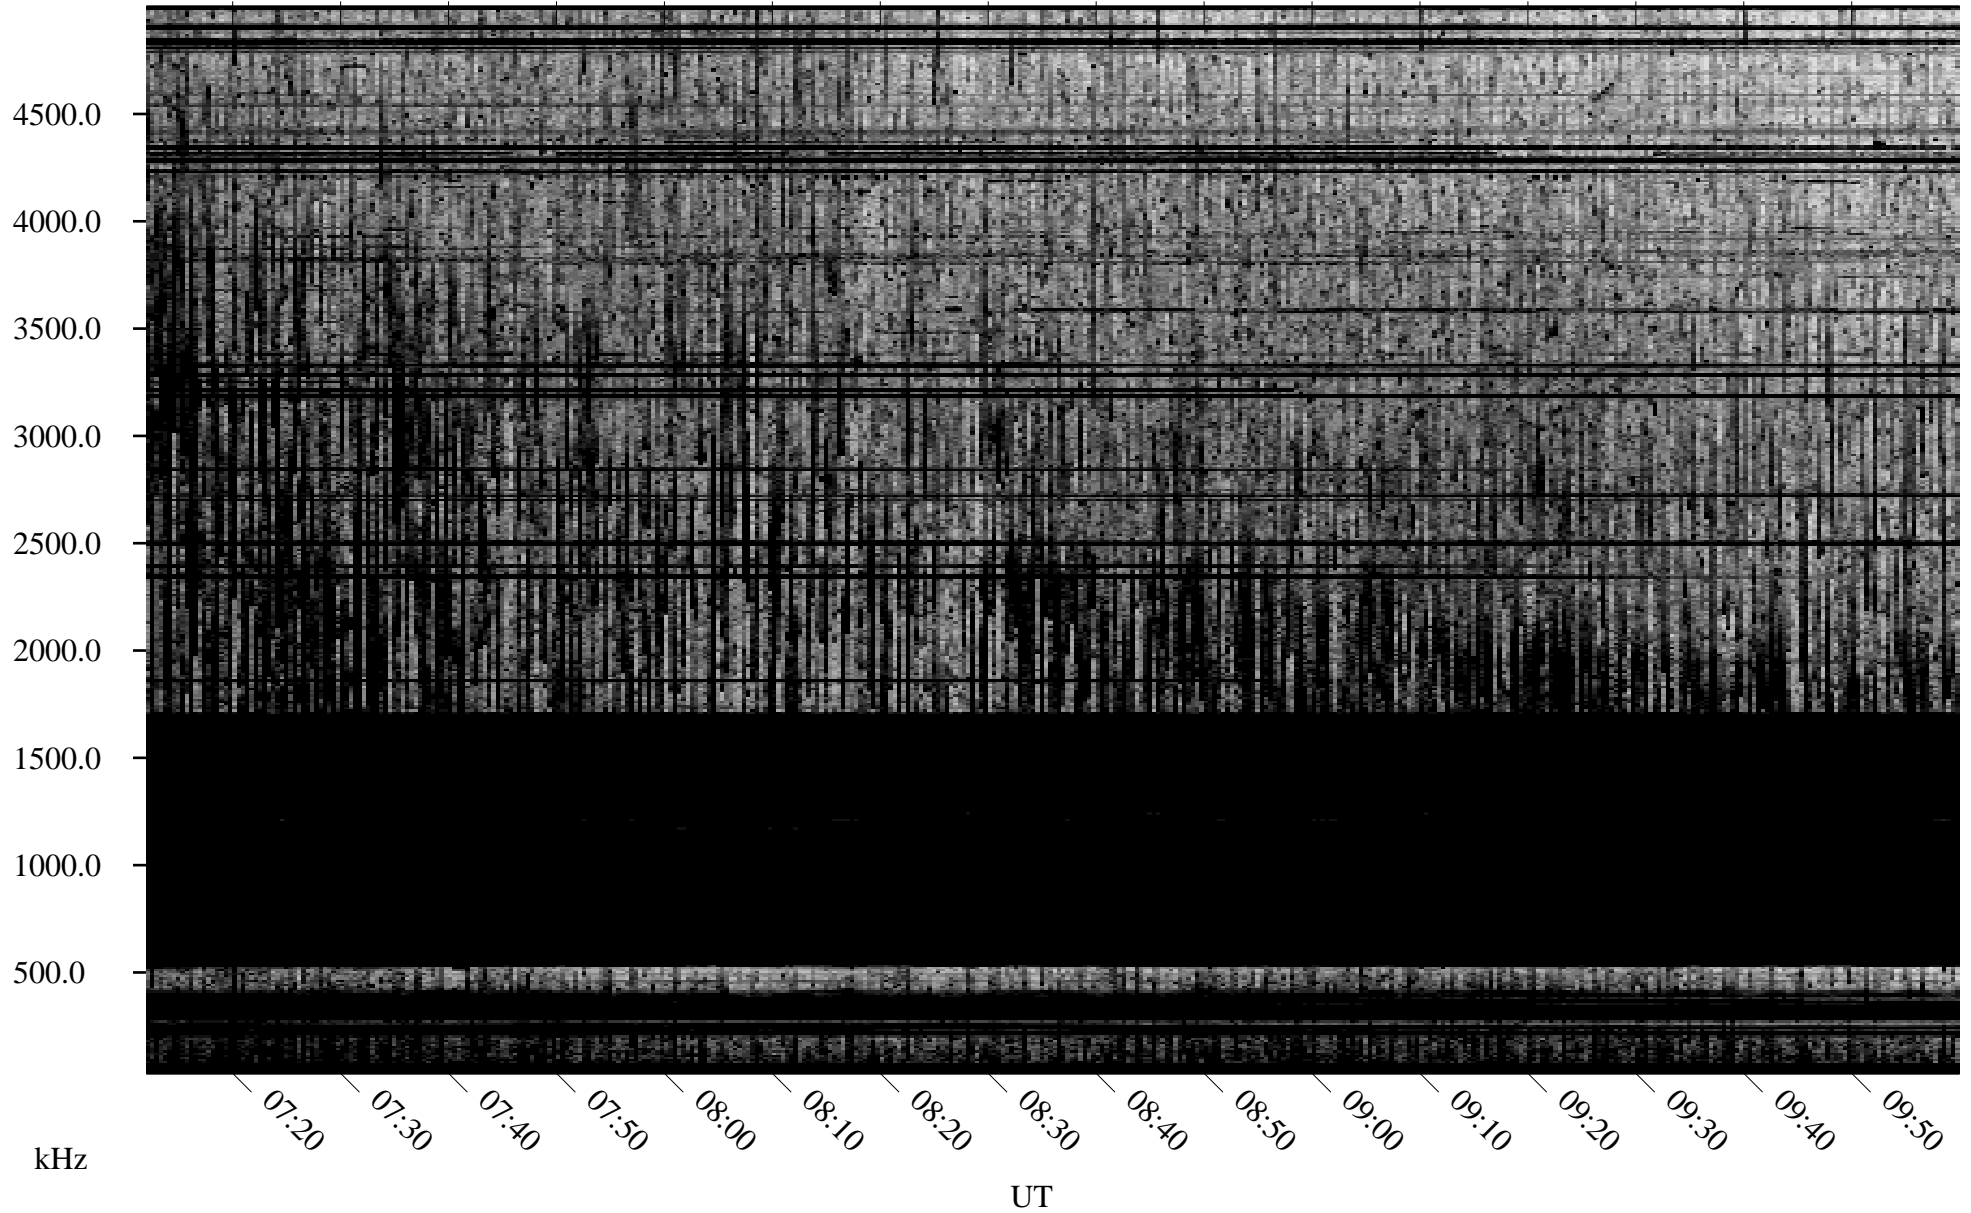

08/21/2010 Churchill, Manitoba

Linear Scale Black = 161 White = 15

ch10233l.r00SUm max_12

Page 1

08/21/2010 Churchill, Manitoba

Linear Scale Black = 161 White = 15

ch10233l.r00SUm max_12

Page 2

08/22/2010 Churchill, Manitoba

Linear Scale Black = 161 White = 15

ch10233l.r00SUm max_12

Page 3

08/22/2010 Churchill, Manitoba

Linear Scale Black = 161 White = 15

ch102331.r00SUm max_12

Page 4

08/22/2010 Churchill, Manitoba

Linear Scale Black = 161 White = 15

ch10233l.r00SUm max_12

Page 5

08/22/2010 Churchill, Manitoba

Linear Scale Black = 161 White = 15

ch10233l.r00SUm max_12

Page 6

08/22/2010 Churchill, Manitoba

Linear Scale Black = 161 White = 15

ch102331.r00SUm max_12

Page 7

08/22/2010 Churchill, Manitoba

Linear Scale Black = 161 White = 15

ch10233l.r00SUm max_12

Page 8