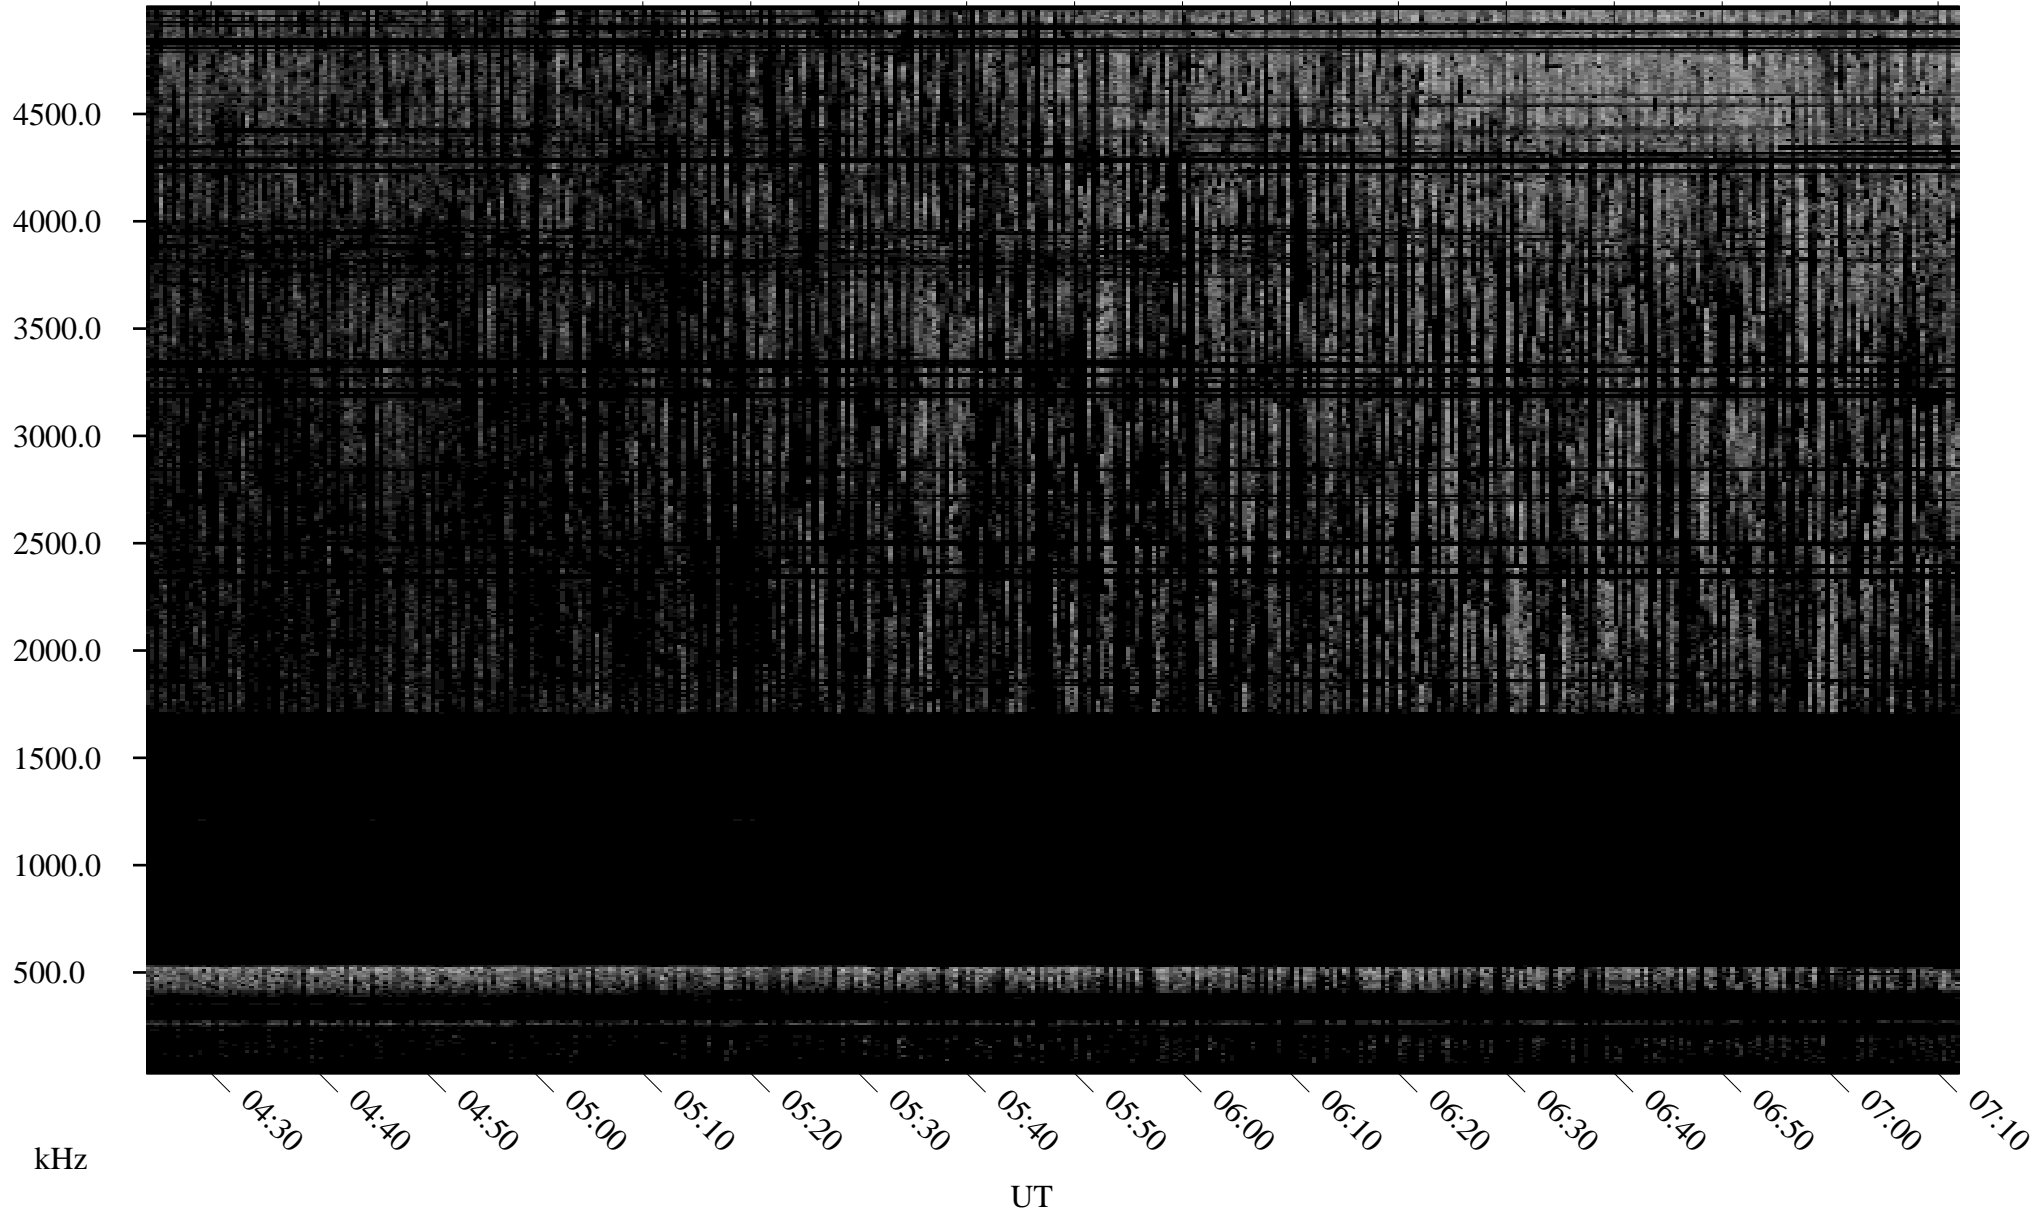

08/21/2010 Churchill, Manitoba

Linear Scale Black = 161 White = 15

ch10233l.r00SUm max_12

Page 1

08/21/2010 Churchill, Manitoba

Linear Scale Black = 161 White = 15

ch10233l.r00SUm max_12

Page 2

08/22/2010 Churchill, Manitoba

Linear Scale Black = 161 White = 15

ch10233l.r00SUm max_12

Page 3

08/22/2010 Churchill, Manitoba

Linear Scale Black = 161 White = 15

ch102331.r00SUm max_12

Page 4

08/22/2010 Churchill, Manitoba

Linear Scale Black = 161 White = 15

ch10233l.r00SUm max_12

Page 5

08/22/2010 Churchill, Manitoba

Linear Scale Black = 161 White = 15

ch10233l.r00SUm max_12

Page 6

08/22/2010 Churchill, Manitoba

Linear Scale Black = 161 White = 15

ch102331.r00SUm max_12

Page 7

08/22/2010 Churchill, Manitoba

Linear Scale Black = 161 White = 15

ch10233l.r00SUm max_12

Page 8