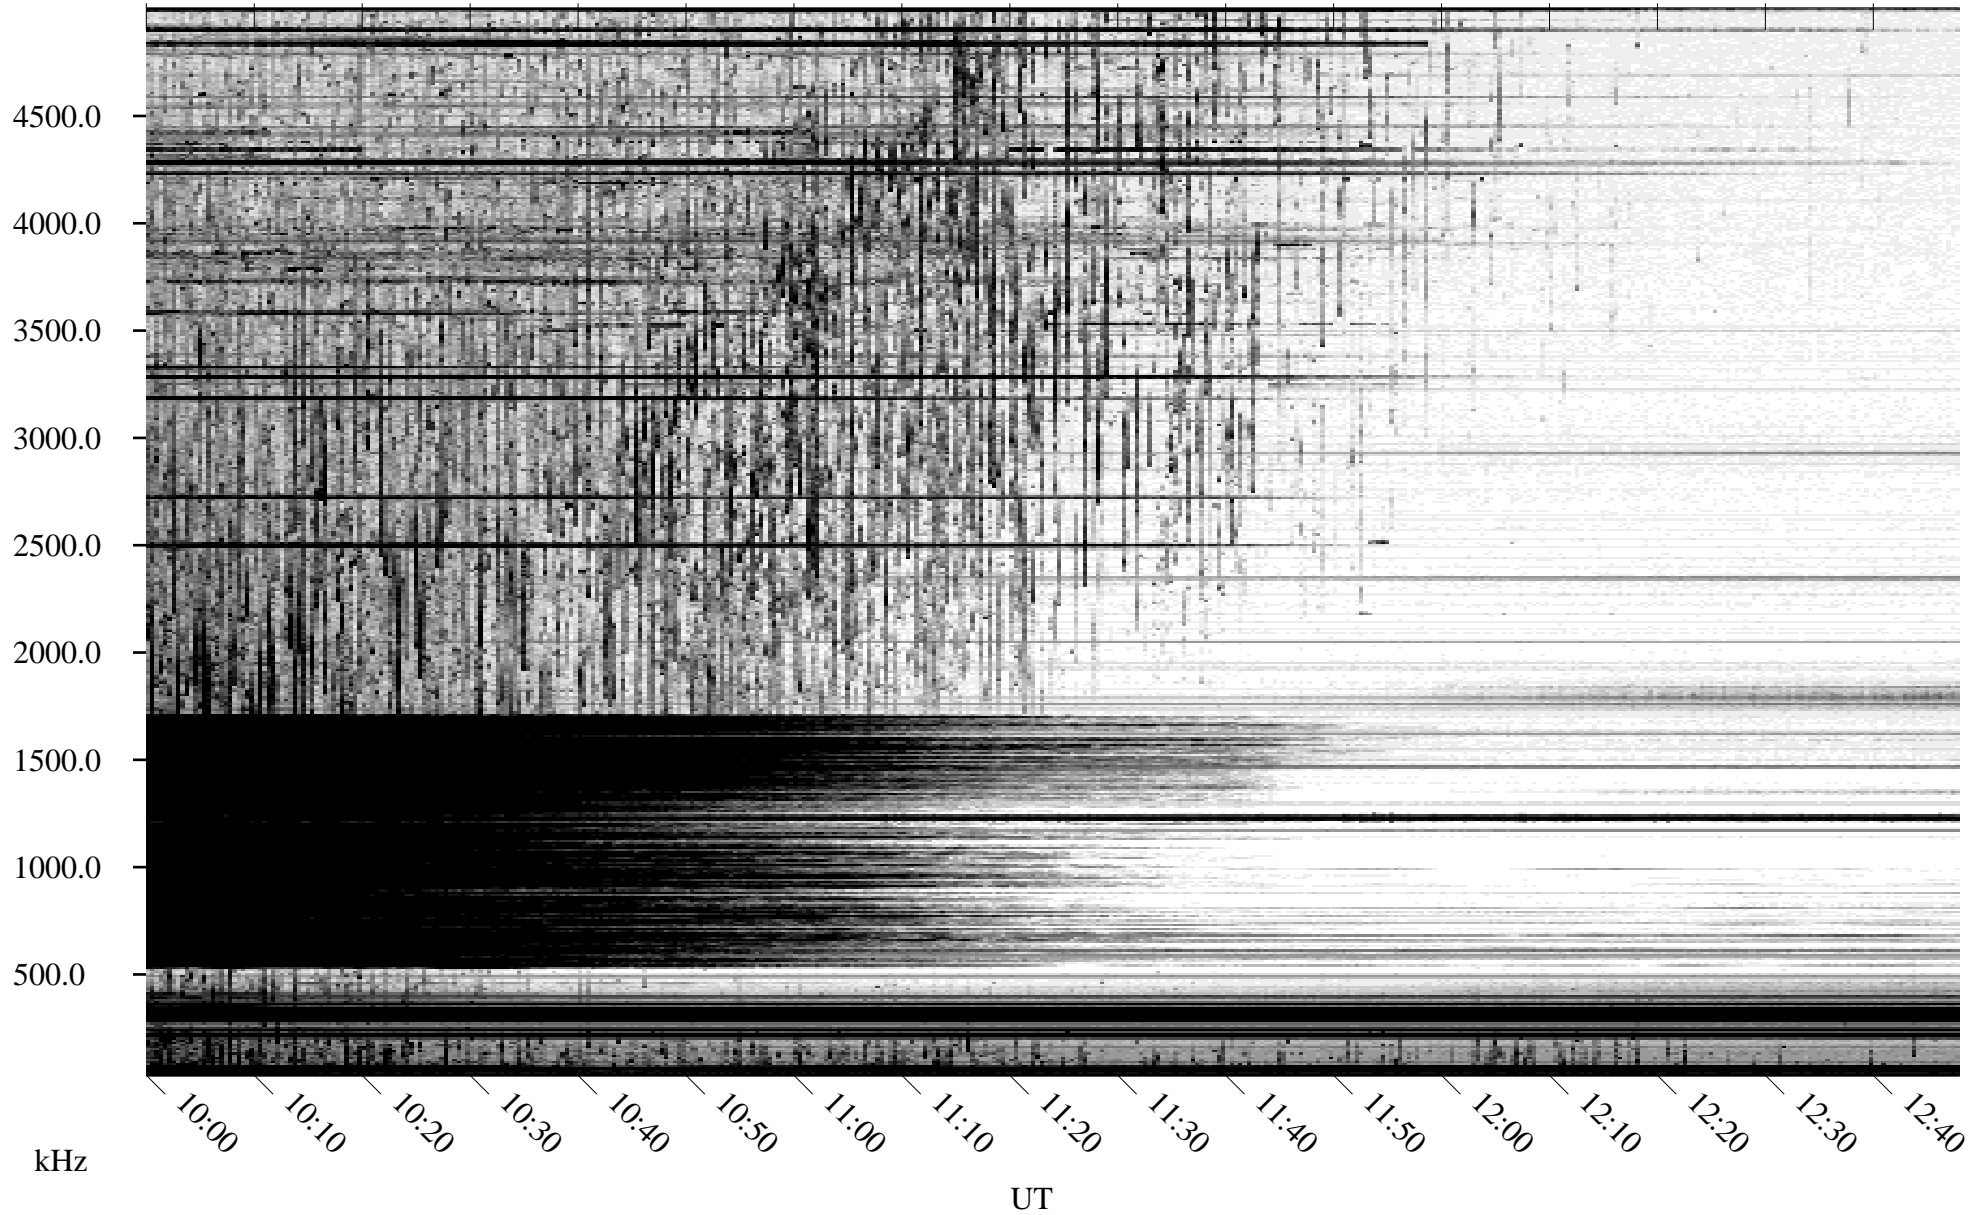

08/21/2010 Churchill, Manitoba

Linear Scale Black = 161 White = 15

ch10233l.r00SUm max_12

Page 1

08/21/2010 Churchill, Manitoba

Linear Scale Black = 161 White = 15

ch10233l.r00SUm max_12

Page 2

08/22/2010 Churchill, Manitoba

Linear Scale Black = 161 White = 15

ch10233l.r00SUm max_12

Page 3

08/22/2010 Churchill, Manitoba

Linear Scale Black = 161 White = 15

ch102331.r00SUm max_12

Page 4

08/22/2010 Churchill, Manitoba

Linear Scale Black = 161 White = 15

ch10233l.r00SUm max_12

Page 5

08/22/2010 Churchill, Manitoba

Linear Scale Black = 161 White = 15

ch10233l.r00SUm max_12

Page 6

08/22/2010 Churchill, Manitoba

Linear Scale Black = 161 White = 15

ch102331.r00SUm max_12

Page 7

08/22/2010 Churchill, Manitoba

Linear Scale Black = 161 White = 15

ch10233l.r00SUm max_12

Page 8