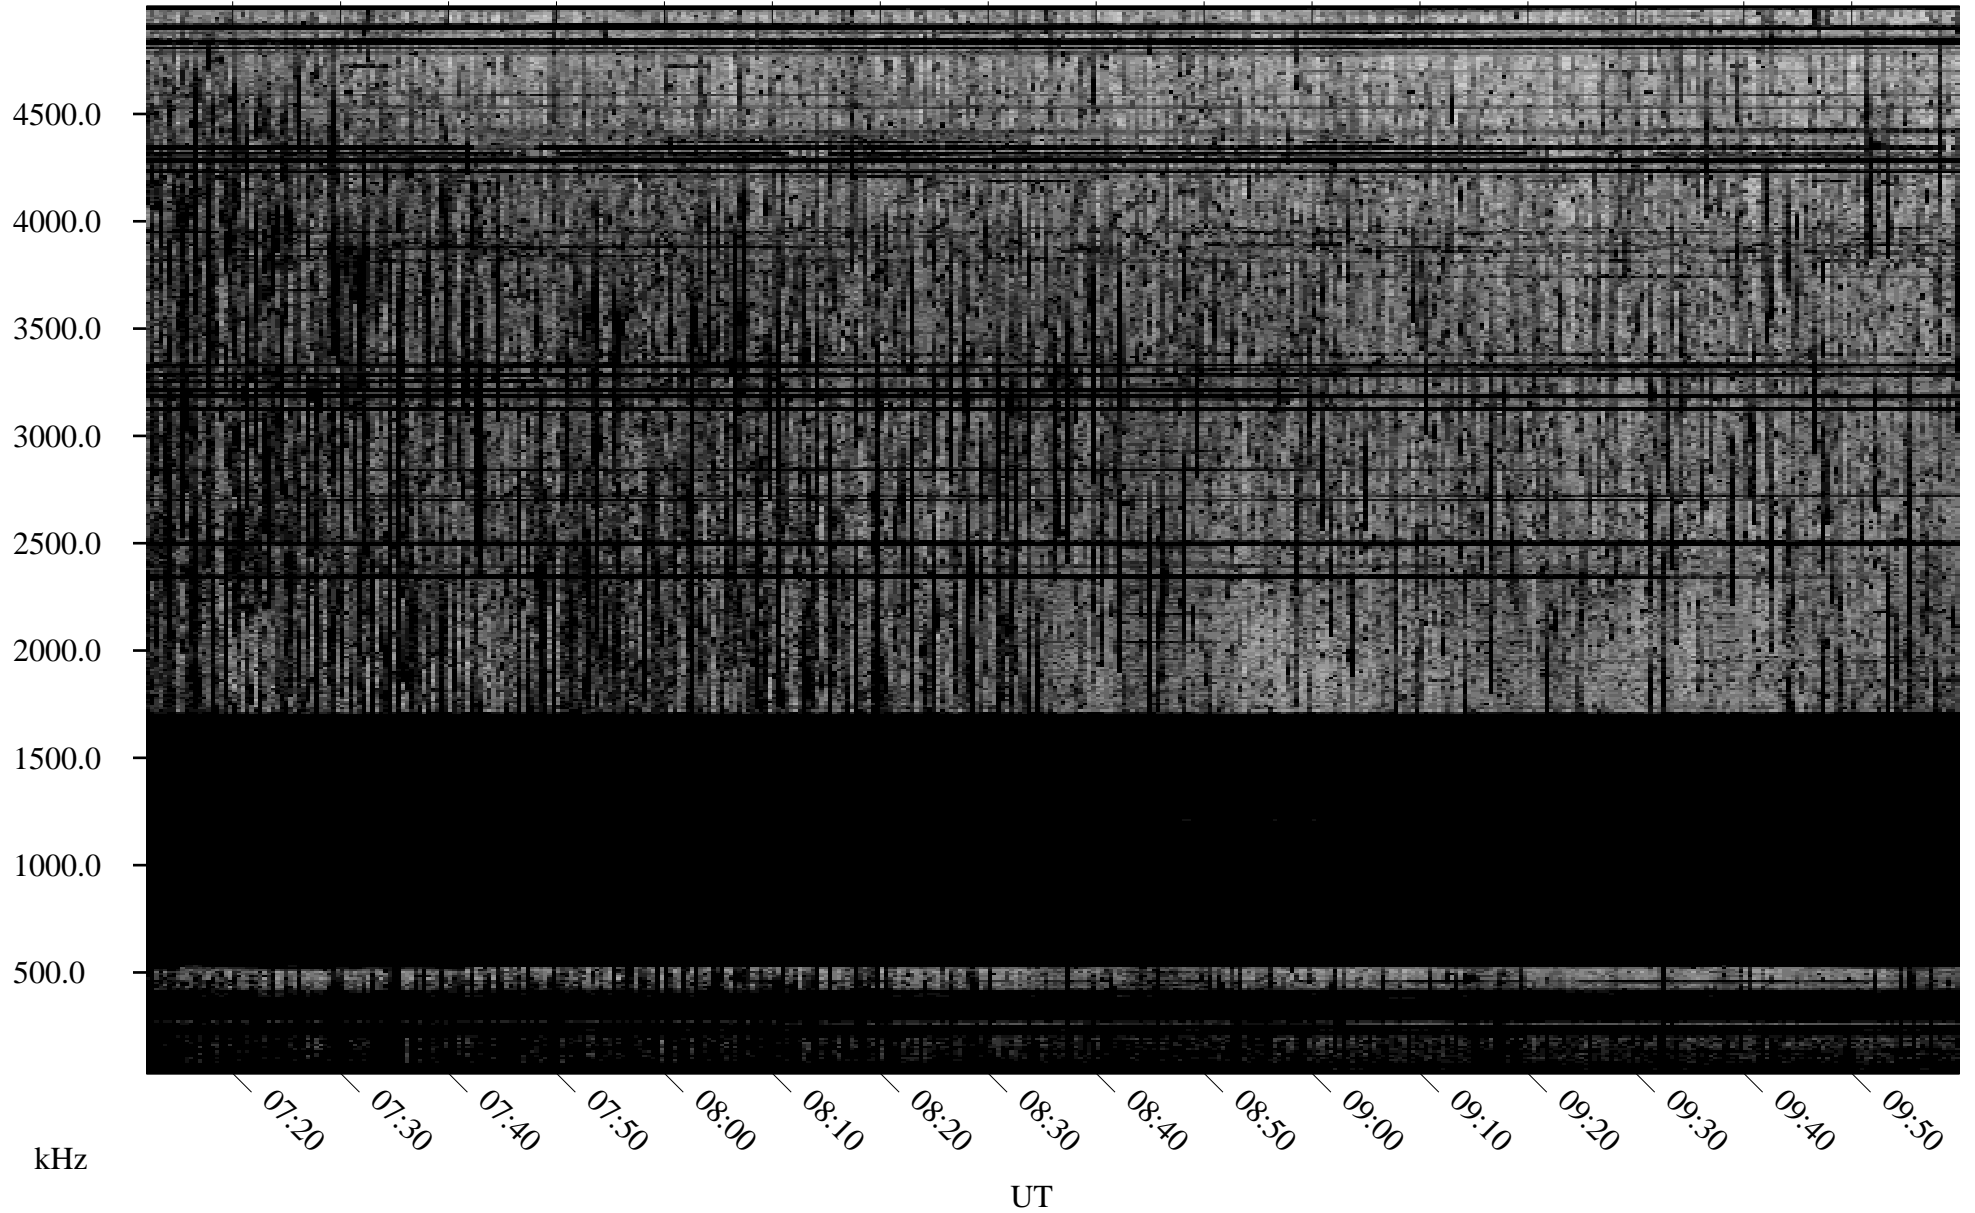

08/22/2010 Churchill, Manitoba

Linear Scale Black = 161 White = 15

ch10234l.r00SUm max_12

Page 1

08/22/2010 Churchill, Manitoba

Linear Scale Black = 161 White = 15

ch10234l.r00SUm max_12

Page 2

08/23/2010 Churchill, Manitoba

Linear Scale Black = 161 White = 15

ch10234l.r00SUm max_12

Page 3

08/23/2010 Churchill, Manitoba

Linear Scale Black = 161 White = 15

ch10234l.r00SUm max_12

Page 4

08/23/2010 Churchill, Manitoba

Linear Scale Black = 161 White = 15

ch10234l.r00SUm max_12

Page 5

08/23/2010 Churchill, Manitoba

Linear Scale Black = 161 White = 15

ch10234l.r00SUm max_12

Page 6

08/23/2010 Churchill, Manitoba

Linear Scale Black = 161 White = 15

ch10234l.r00SUm max_12

Page 7

08/23/2010 Churchill, Manitoba

Linear Scale Black = 161 White = 15

ch10234l.r00SUm max_12

Page 8