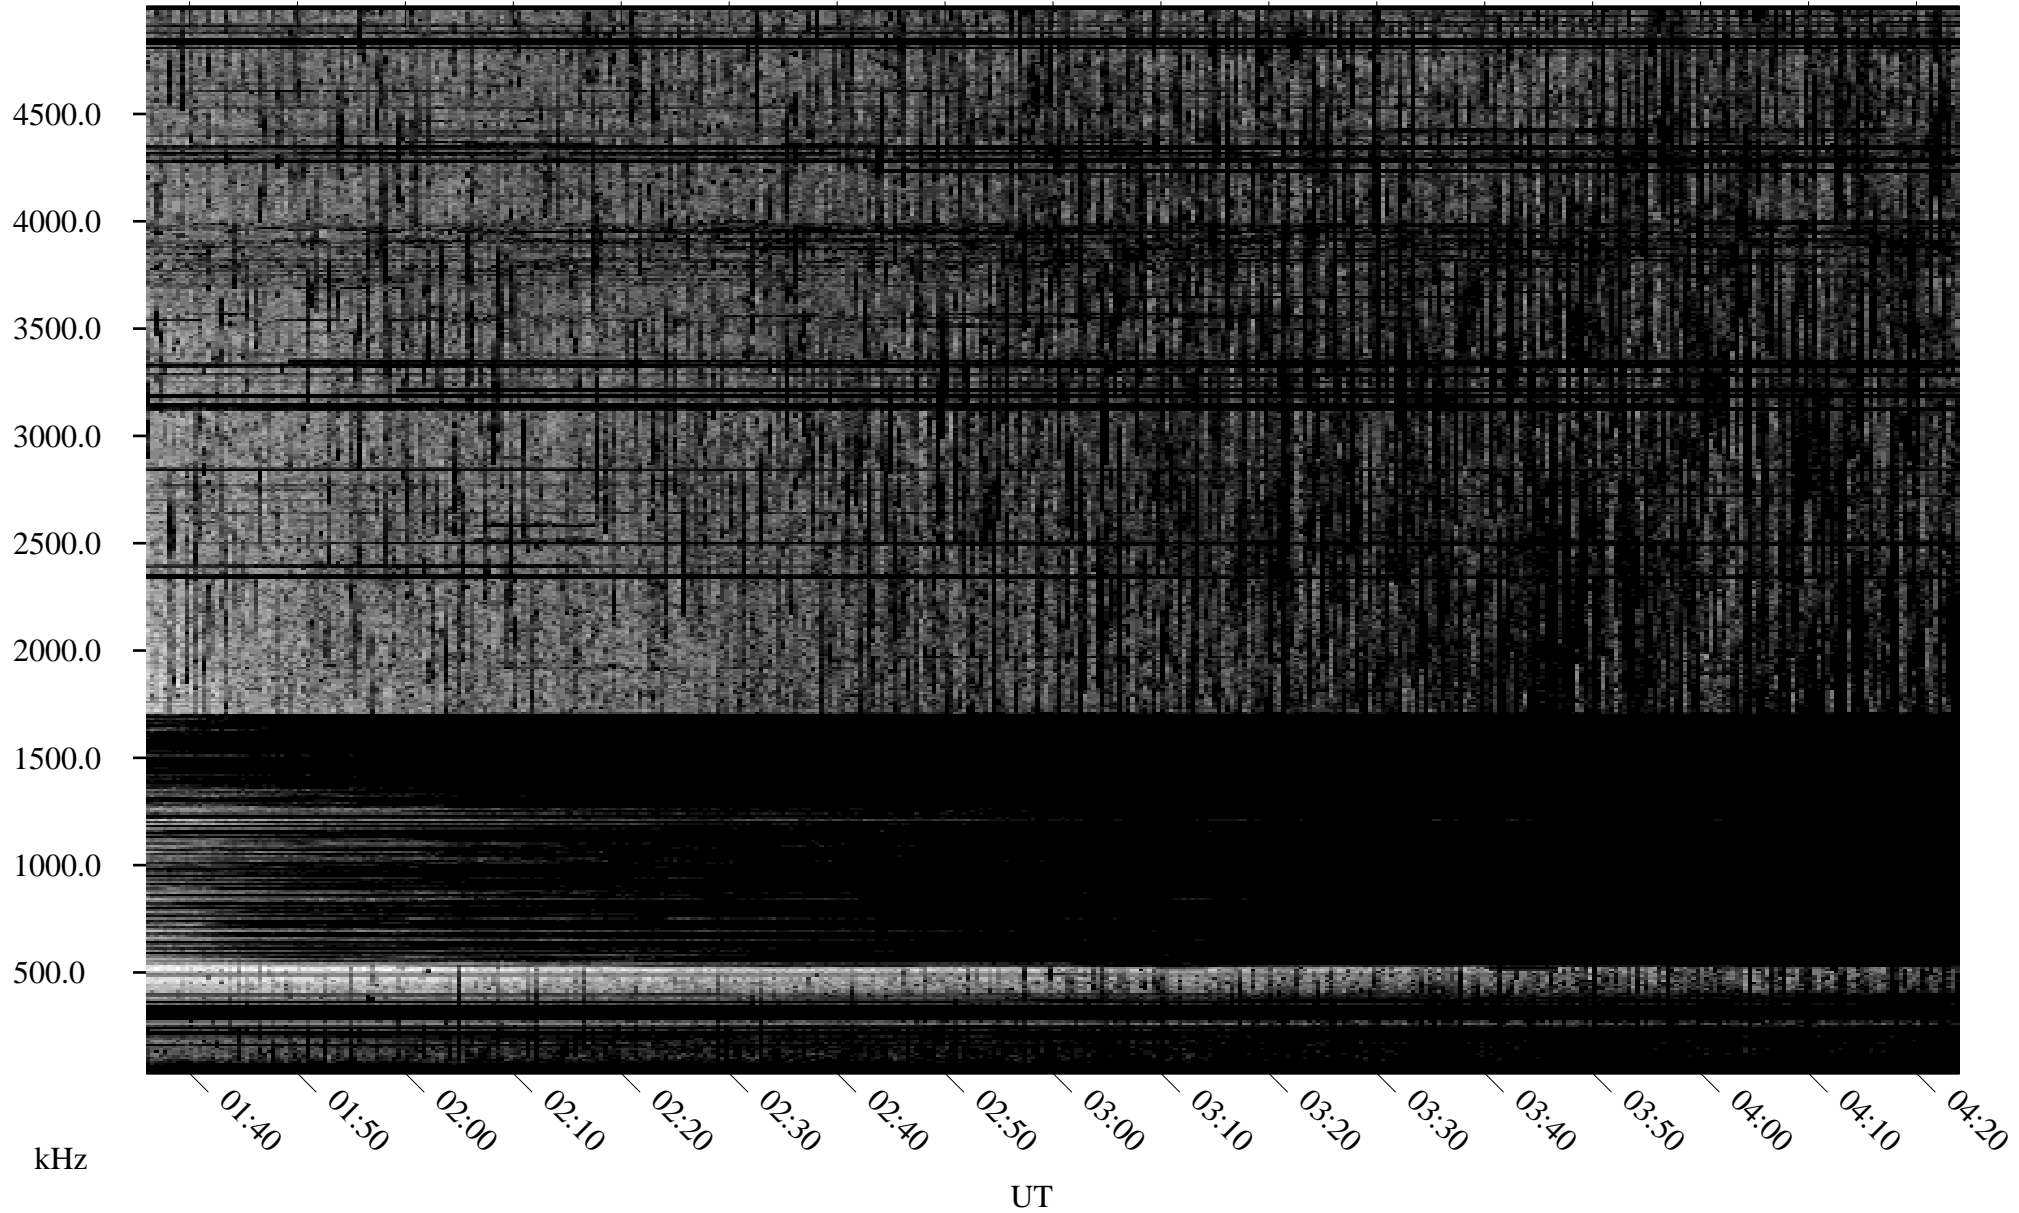

08/22/2010 Churchill, Manitoba

Linear Scale Black = 161 White = 15

ch10234l.r00SUm max_12

Page 1

08/22/2010 Churchill, Manitoba

Linear Scale Black = 161 White = 15

ch10234l.r00SUm max_12

Page 2

08/23/2010 Churchill, Manitoba

Linear Scale Black = 161 White = 15

ch10234l.r00SUm max_12

Page 3

08/23/2010 Churchill, Manitoba

Linear Scale Black = 161 White = 15

ch10234l.r00SUm max_12

Page 4

08/23/2010 Churchill, Manitoba

Linear Scale Black = 161 White = 15

ch10234l.r00SUm max_12

Page 5

08/23/2010 Churchill, Manitoba

Linear Scale Black = 161 White = 15

ch10234l.r00SUm max_12

Page 6

08/23/2010 Churchill, Manitoba

Linear Scale Black = 161 White = 15

ch10234l.r00SUm max_12

Page 7

08/23/2010 Churchill, Manitoba

Linear Scale Black = 161 White = 15

ch10234l.r00SUm max_12

Page 8