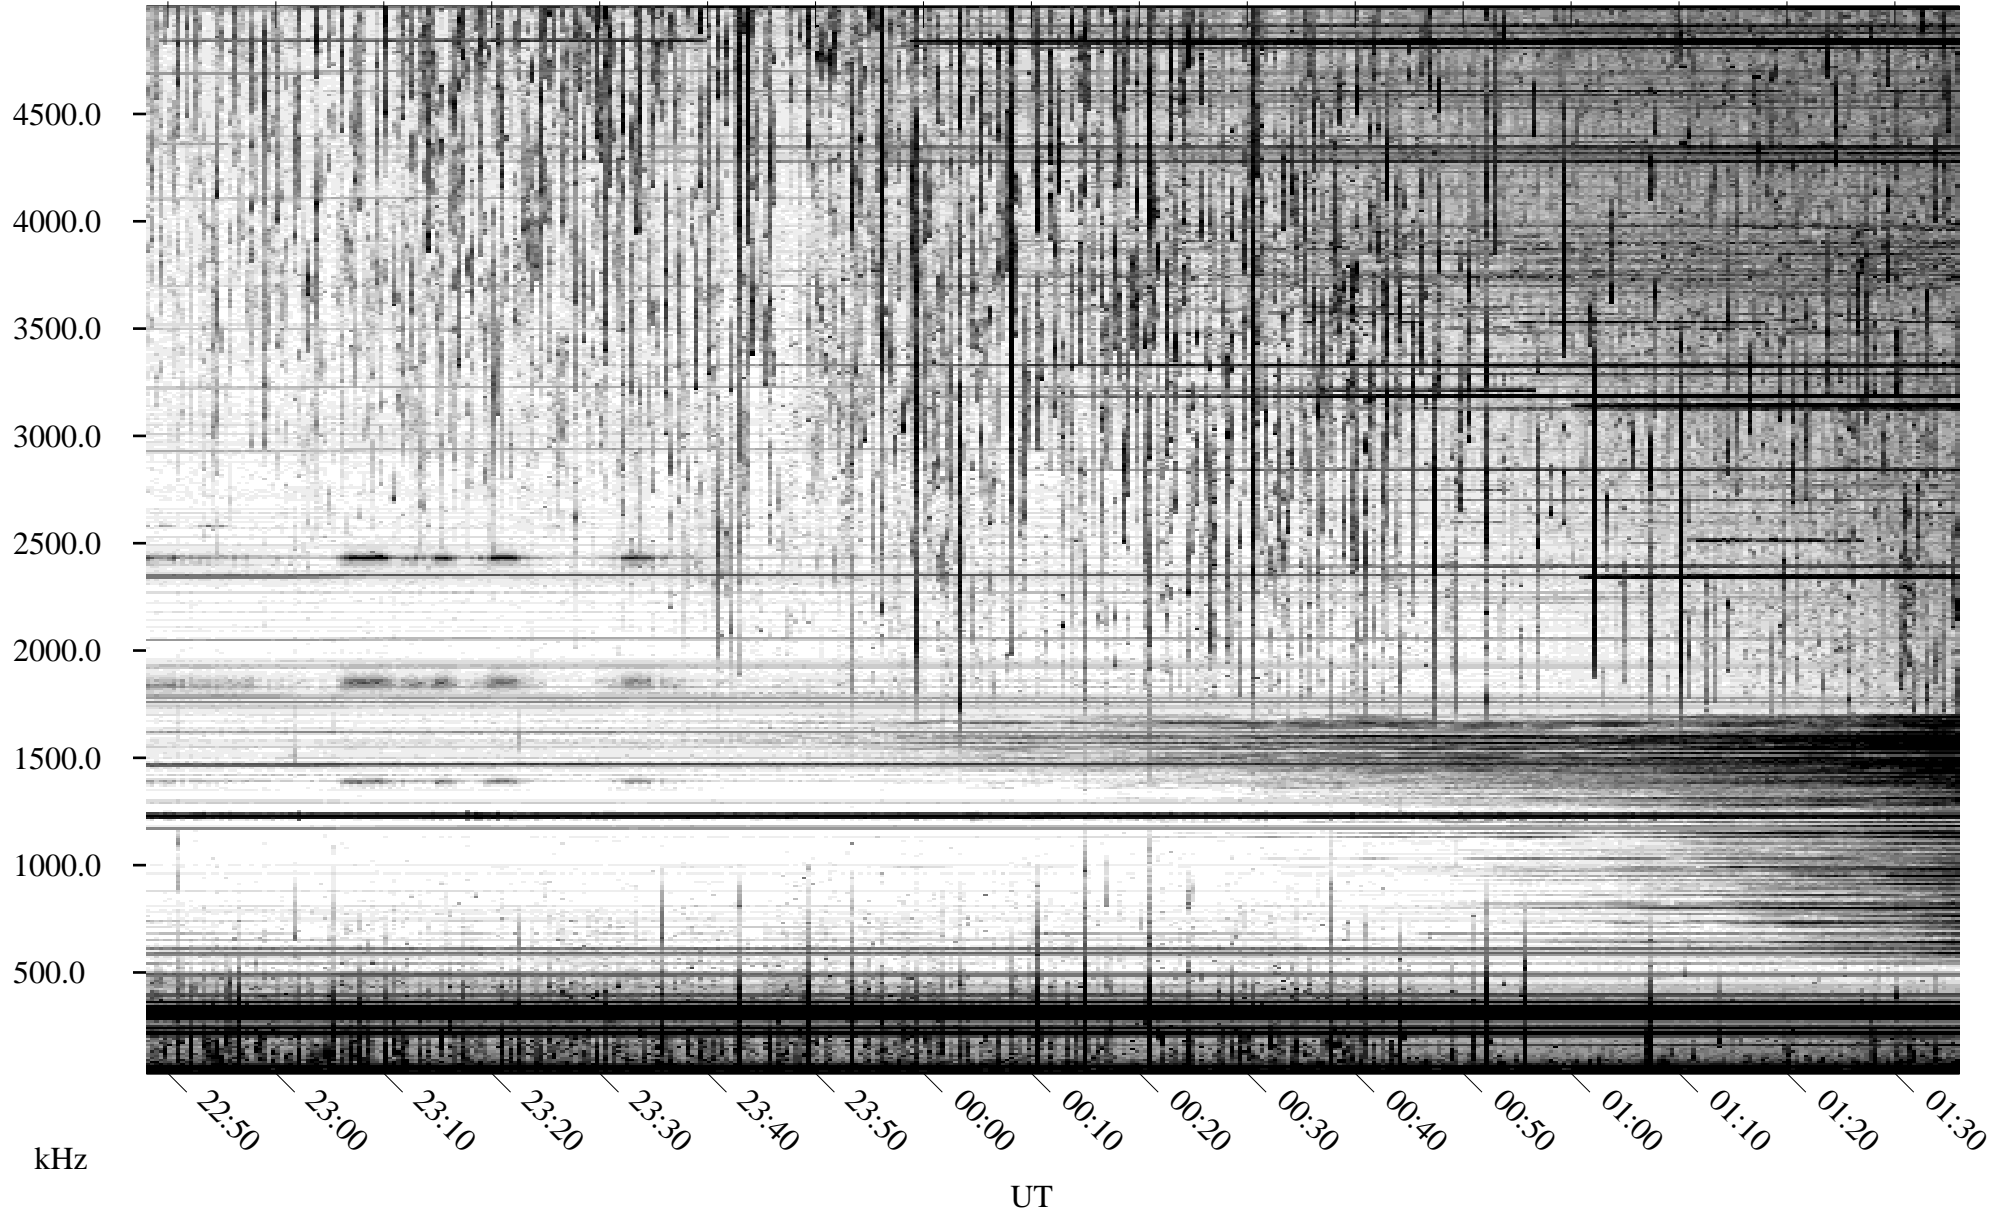

08/22/2010 Churchill, Manitoba

Linear Scale Black = 161 White = 15

ch10234l.r00SUm max_12

Page 1

08/22/2010 Churchill, Manitoba

Linear Scale Black = 161 White = 15

ch10234l.r00SUm max_12

Page 2

08/23/2010 Churchill, Manitoba

Linear Scale Black = 161 White = 15

ch10234l.r00SUm max_12

Page 3

08/23/2010 Churchill, Manitoba

Linear Scale Black = 161 White = 15

ch10234l.r00SUm max_12

Page 4

08/23/2010 Churchill, Manitoba

Linear Scale Black = 161 White = 15

ch10234l.r00SUm max_12

Page 5

08/23/2010 Churchill, Manitoba

Linear Scale Black = 161 White = 15

ch10234l.r00SUm max_12

Page 6

08/23/2010 Churchill, Manitoba

Linear Scale Black = 161 White = 15

ch10234l.r00SUm max_12

Page 7

08/23/2010 Churchill, Manitoba

Linear Scale Black = 161 White = 15

ch10234l.r00SUm max_12

Page 8