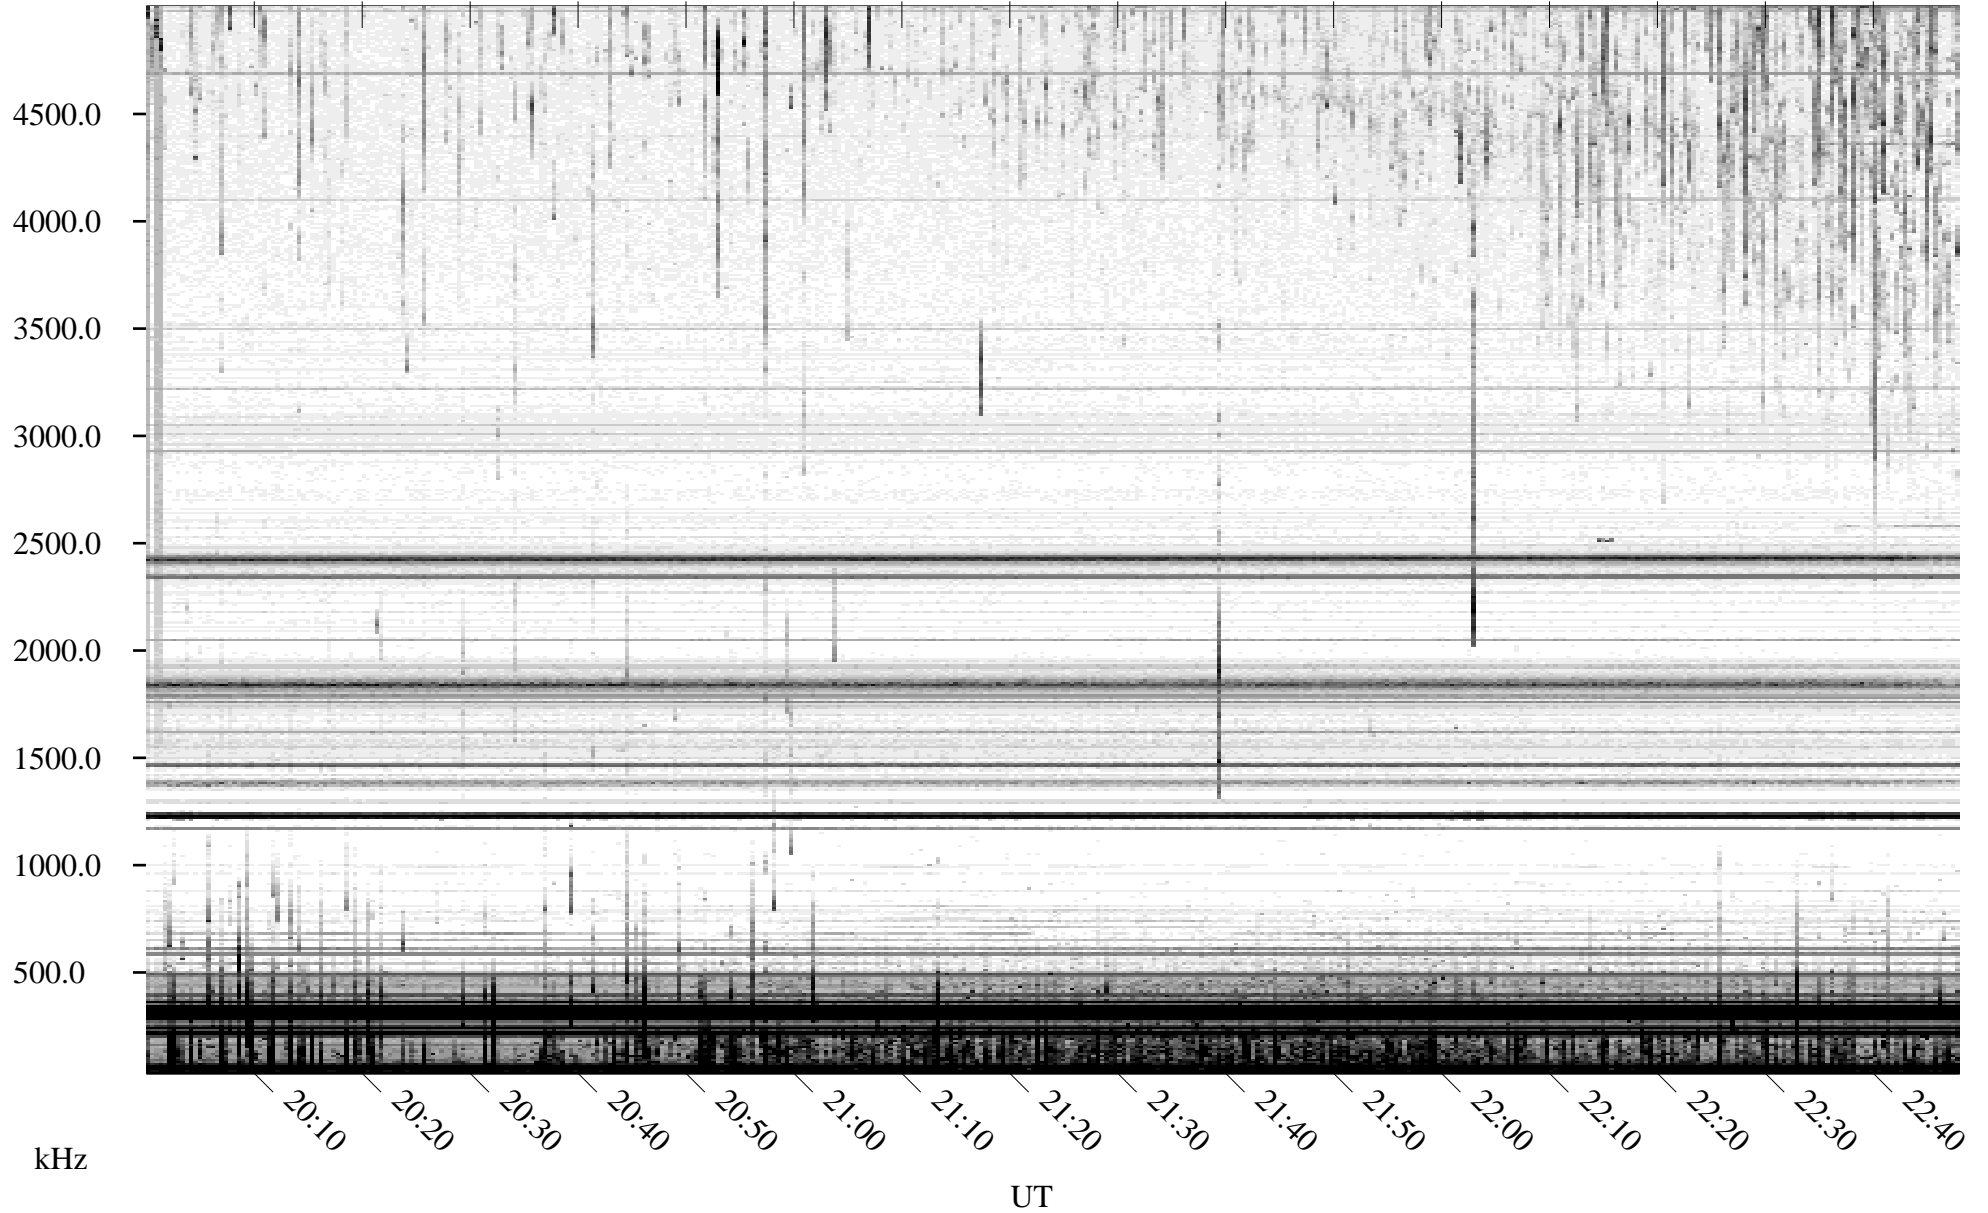

08/22/2010 Churchill, Manitoba

Linear Scale Black = 161 White = 15

ch10234l.r00SUm max_12

Page 1

08/22/2010 Churchill, Manitoba

Linear Scale Black = 161 White = 15

ch10234l.r00SUm max_12

Page 2

08/23/2010 Churchill, Manitoba

Linear Scale Black = 161 White = 15

ch10234l.r00SUm max_12

Page 3

08/23/2010 Churchill, Manitoba

Linear Scale Black = 161 White = 15

ch10234l.r00SUm max_12

Page 4

08/23/2010 Churchill, Manitoba

Linear Scale Black = 161 White = 15

ch10234l.r00SUm max_12

Page 5

08/23/2010 Churchill, Manitoba

Linear Scale Black = 161 White = 15

ch10234l.r00SUm max_12

Page 6

08/23/2010 Churchill, Manitoba

Linear Scale Black = 161 White = 15

ch10234l.r00SUm max_12

Page 7

08/23/2010 Churchill, Manitoba

Linear Scale Black = 161 White = 15

ch10234l.r00SUm max_12

Page 8