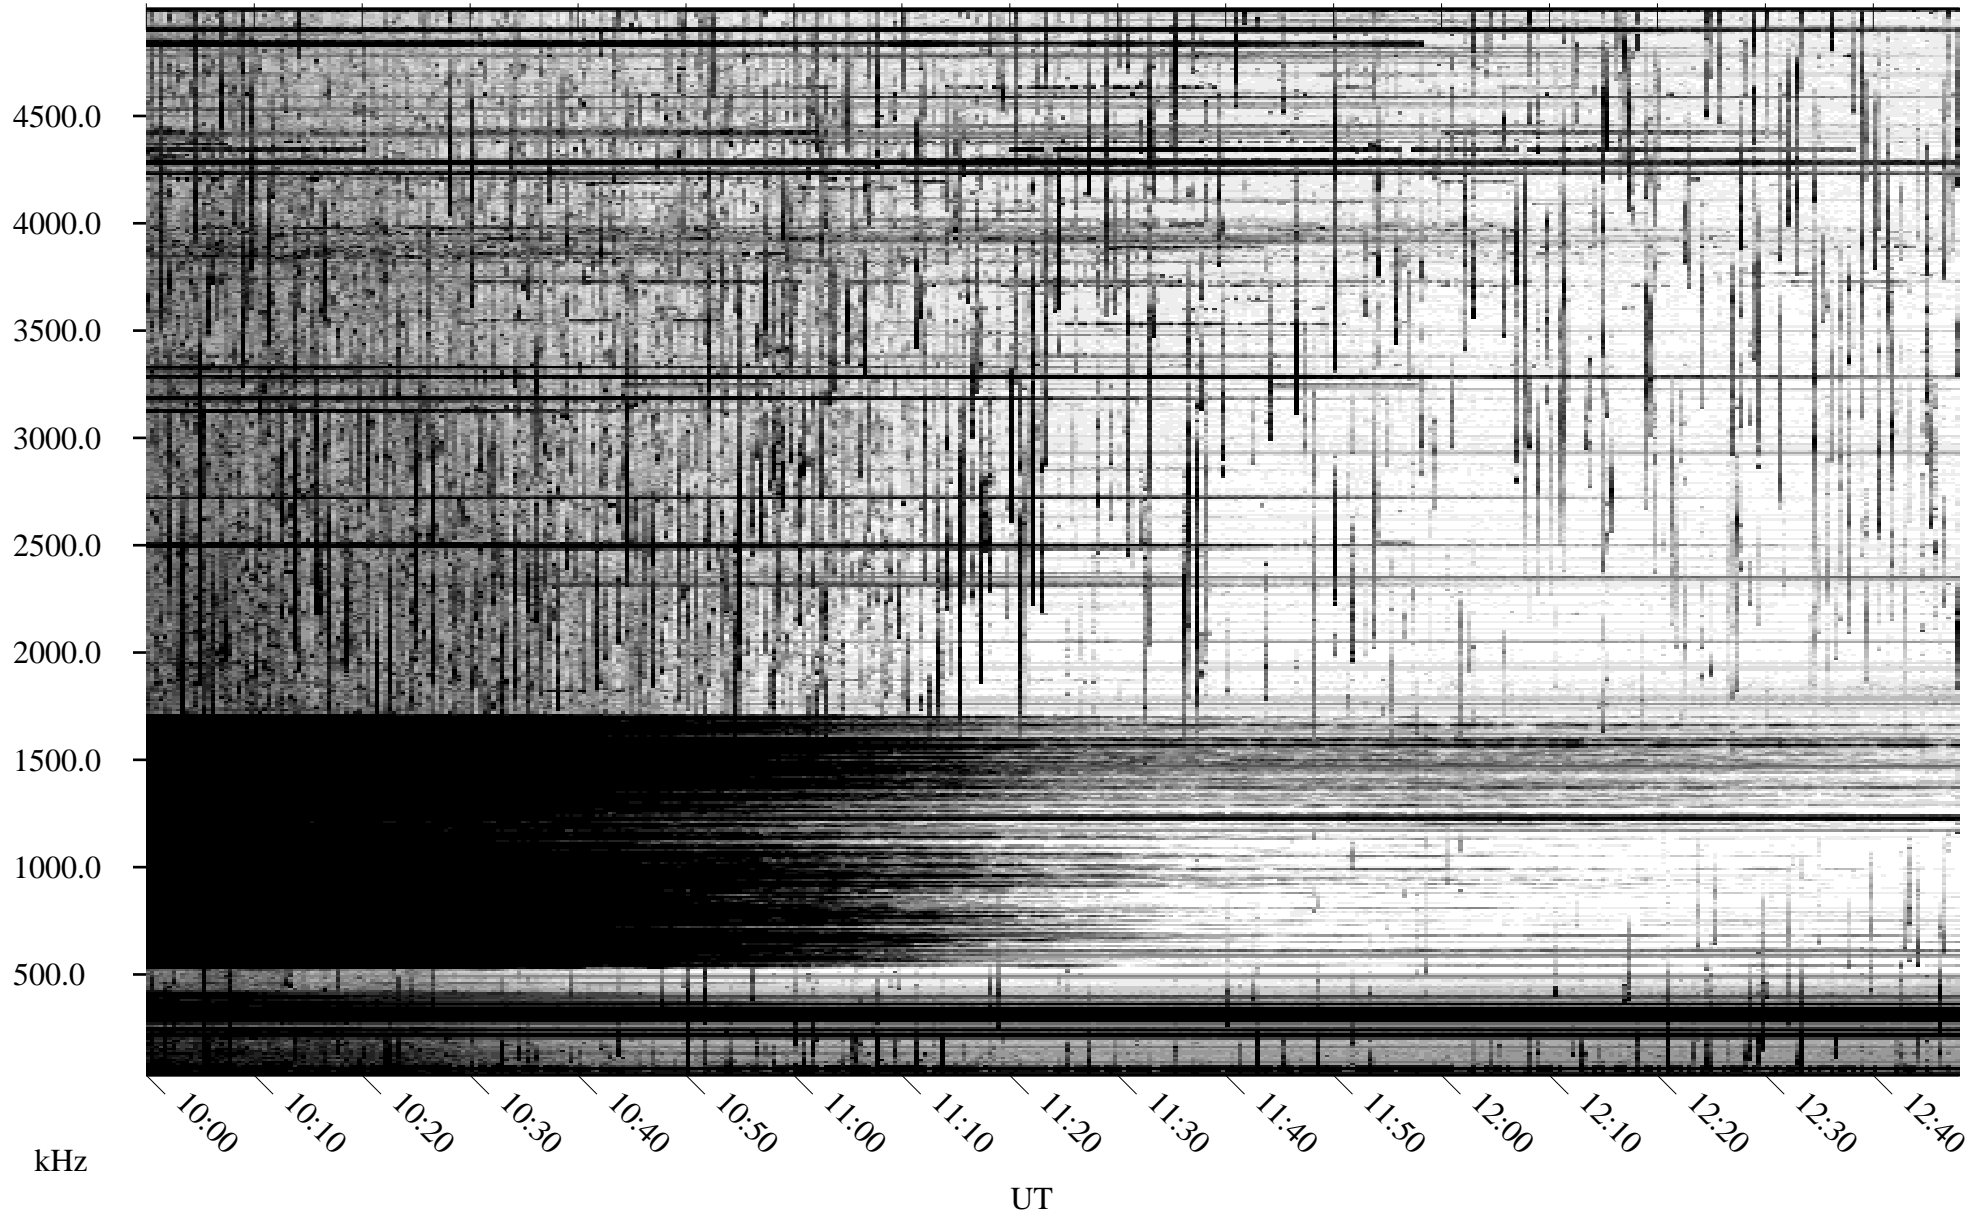

08/22/2010 Churchill, Manitoba

Linear Scale Black = 161 White = 15

ch10234l.r00SUm max_12

Page 1

08/22/2010 Churchill, Manitoba

Linear Scale Black = 161 White = 15

ch10234l.r00SUm max_12

Page 2

08/23/2010 Churchill, Manitoba

Linear Scale Black = 161 White = 15

ch10234l.r00SUm max_12

Page 3

08/23/2010 Churchill, Manitoba

Linear Scale Black = 161 White = 15

ch10234l.r00SUm max_12

Page 4

08/23/2010 Churchill, Manitoba

Linear Scale Black = 161 White = 15

ch10234l.r00SUm max_12

Page 5

08/23/2010 Churchill, Manitoba

Linear Scale Black = 161 White = 15

ch10234l.r00SUm max_12

Page 6

08/23/2010 Churchill, Manitoba

Linear Scale Black = 161 White = 15

ch10234l.r00SUm max_12

Page 7

08/23/2010 Churchill, Manitoba

Linear Scale Black = 161 White = 15

ch10234l.r00SUm max_12

Page 8