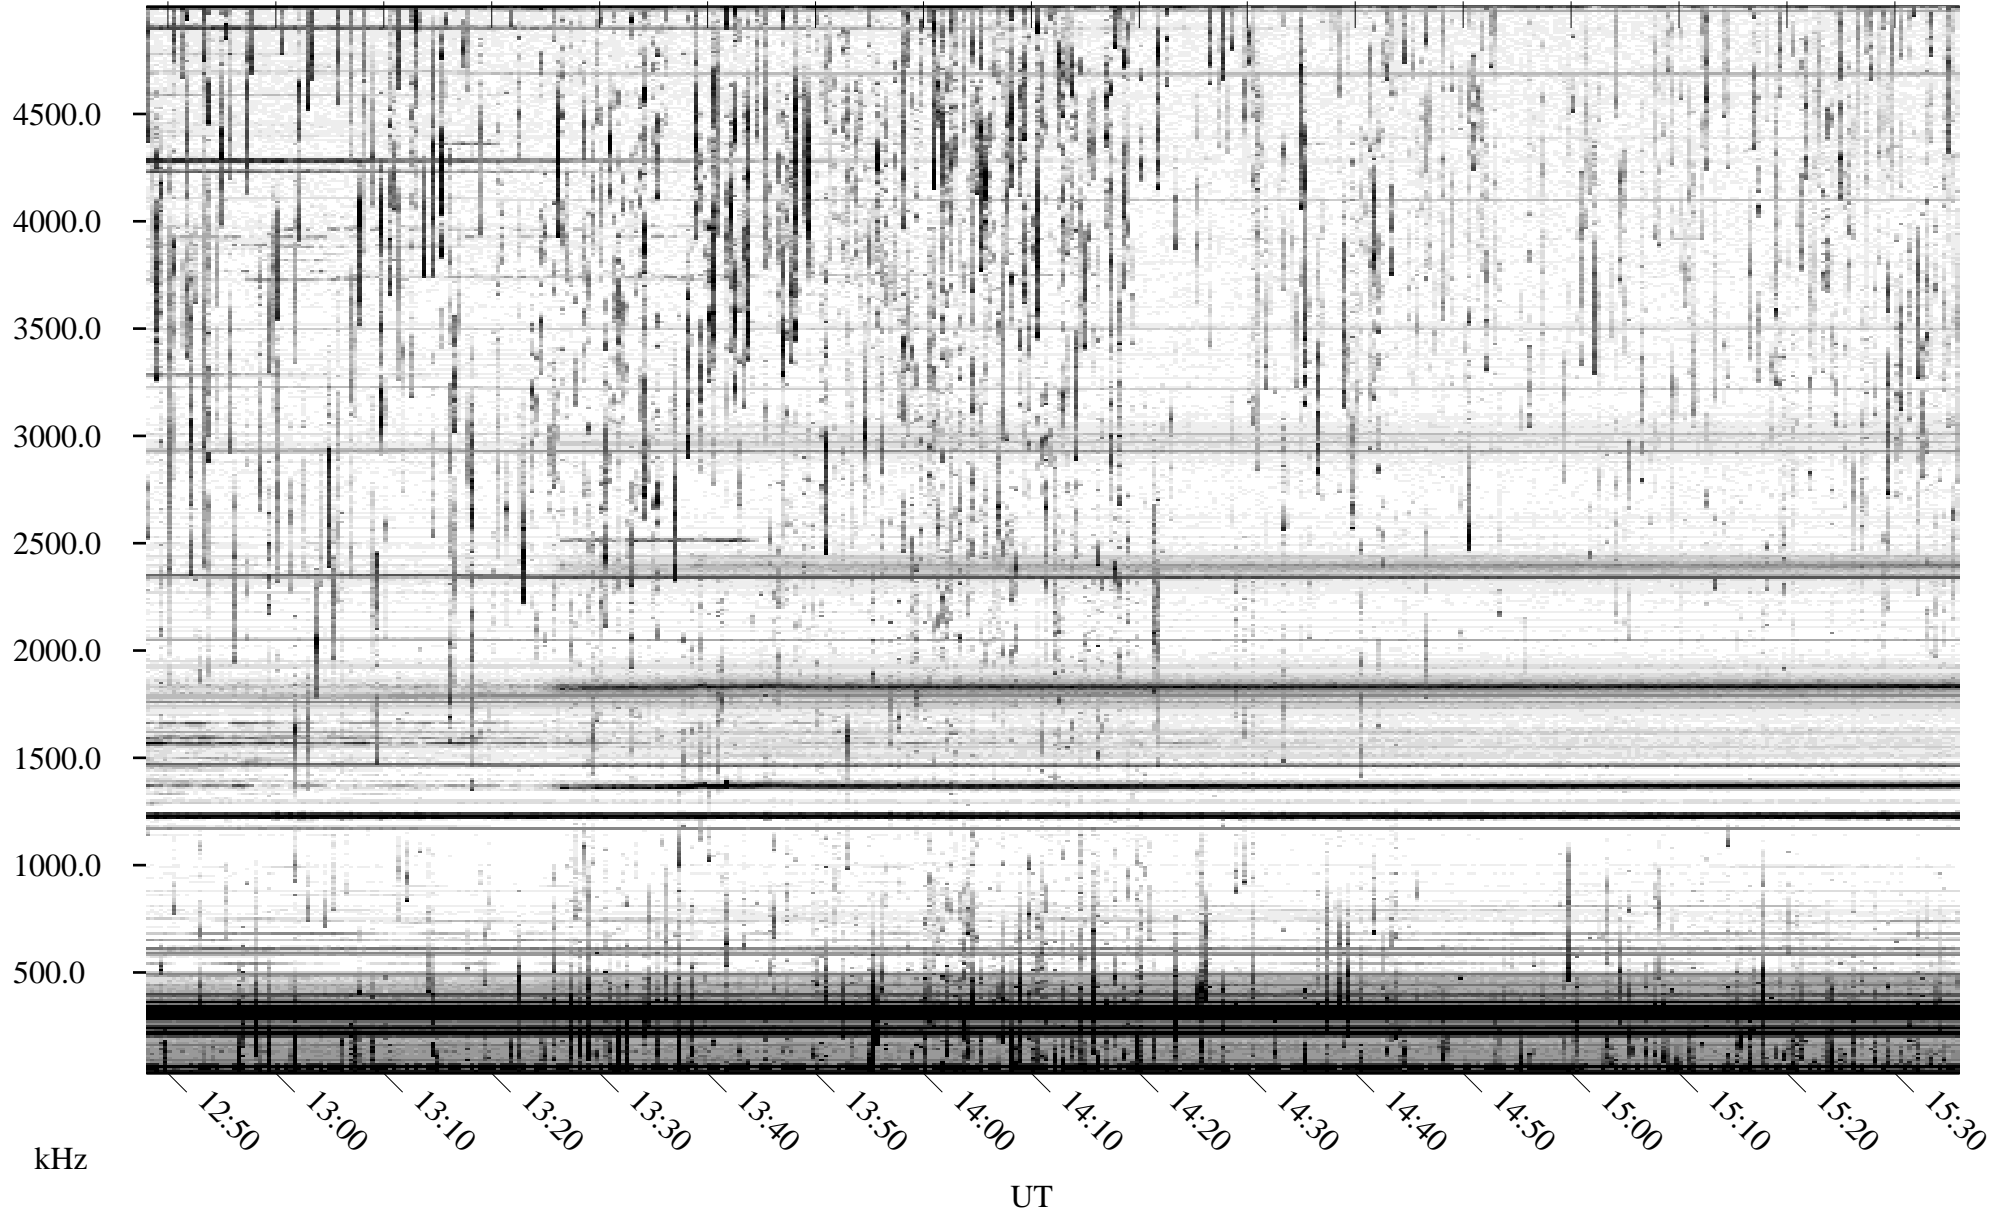

08/22/2010 Churchill, Manitoba

Linear Scale Black = 161 White = 15

ch10234l.r00SUm max_12

Page 1

08/22/2010 Churchill, Manitoba

Linear Scale Black = 161 White = 15

ch10234l.r00SUm max_12

Page 2

08/23/2010 Churchill, Manitoba

Linear Scale Black = 161 White = 15

ch10234l.r00SUm max_12

Page 3

08/23/2010 Churchill, Manitoba

Linear Scale Black = 161 White = 15

ch10234l.r00SUm max_12

Page 4

08/23/2010 Churchill, Manitoba

Linear Scale Black = 161 White = 15

ch10234l.r00SUm max_12

Page 5

08/23/2010 Churchill, Manitoba

Linear Scale Black = 161 White = 15

ch10234l.r00SUm max_12

Page 6

08/23/2010 Churchill, Manitoba

Linear Scale Black = 161 White = 15

ch10234l.r00SUm max_12

Page 7

08/23/2010 Churchill, Manitoba

Linear Scale Black = 161 White = 15

ch10234l.r00SUm max_12

Page 8