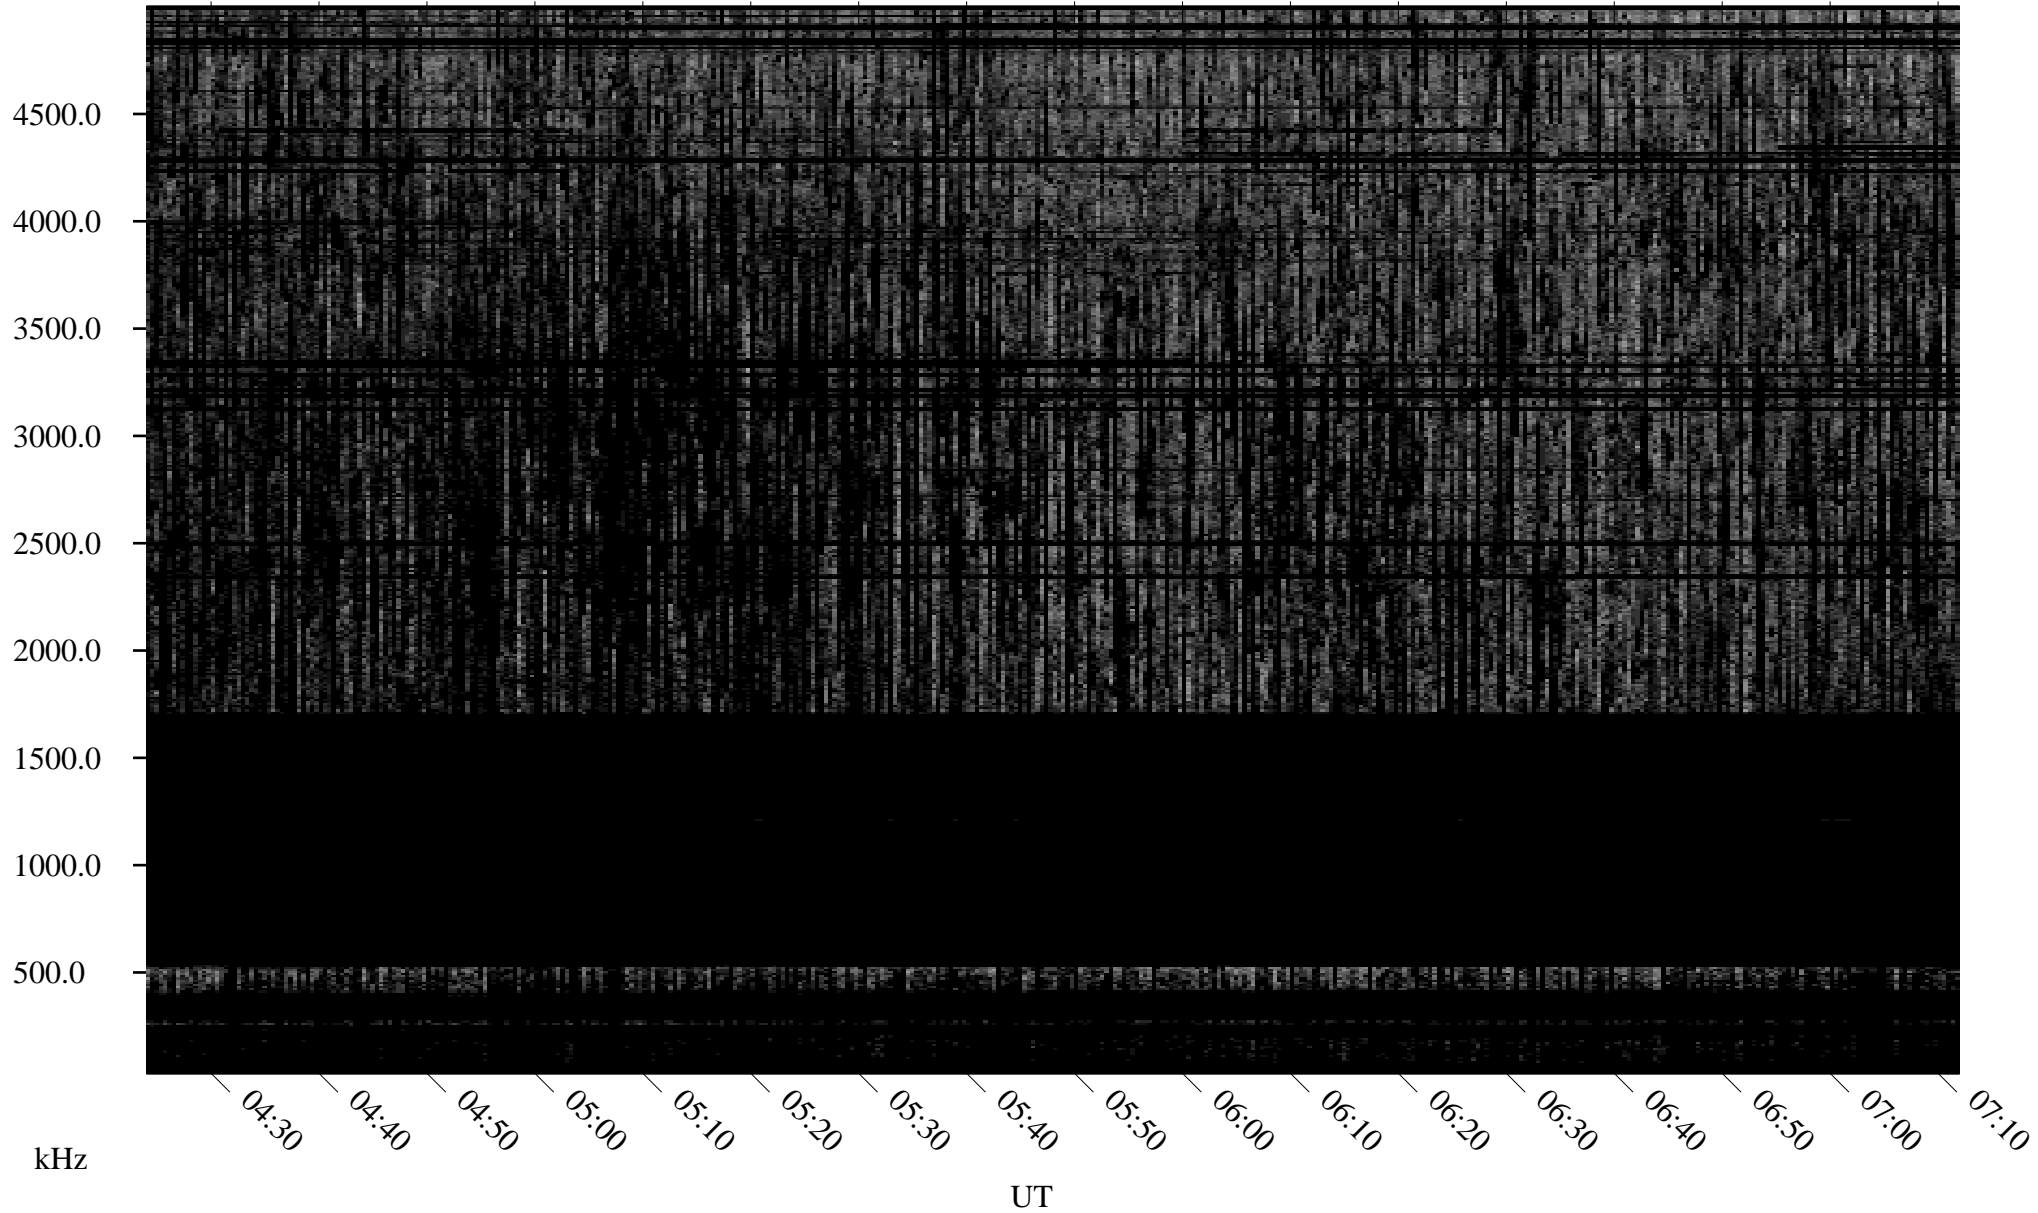

08/22/2010 Churchill, Manitoba

Linear Scale Black = 161 White = 15

ch10234l.r00SUm max_12

Page 1

08/22/2010 Churchill, Manitoba

Linear Scale Black = 161 White = 15

ch10234l.r00SUm max_12

Page 2

08/23/2010 Churchill, Manitoba

Linear Scale Black = 161 White = 15

ch10234l.r00SUm max_12

Page 3

08/23/2010 Churchill, Manitoba

Linear Scale Black = 161 White = 15

ch10234l.r00SUm max_12

Page 4

08/23/2010 Churchill, Manitoba

Linear Scale Black = 161 White = 15

ch10234l.r00SUm max_12

Page 5

08/23/2010 Churchill, Manitoba

Linear Scale Black = 161 White = 15

ch10234l.r00SUm max_12

Page 6

08/23/2010 Churchill, Manitoba

Linear Scale Black = 161 White = 15

ch10234l.r00SUm max_12

Page 7

08/23/2010 Churchill, Manitoba

Linear Scale Black = 161 White = 15

ch10234l.r00SUm max_12

Page 8