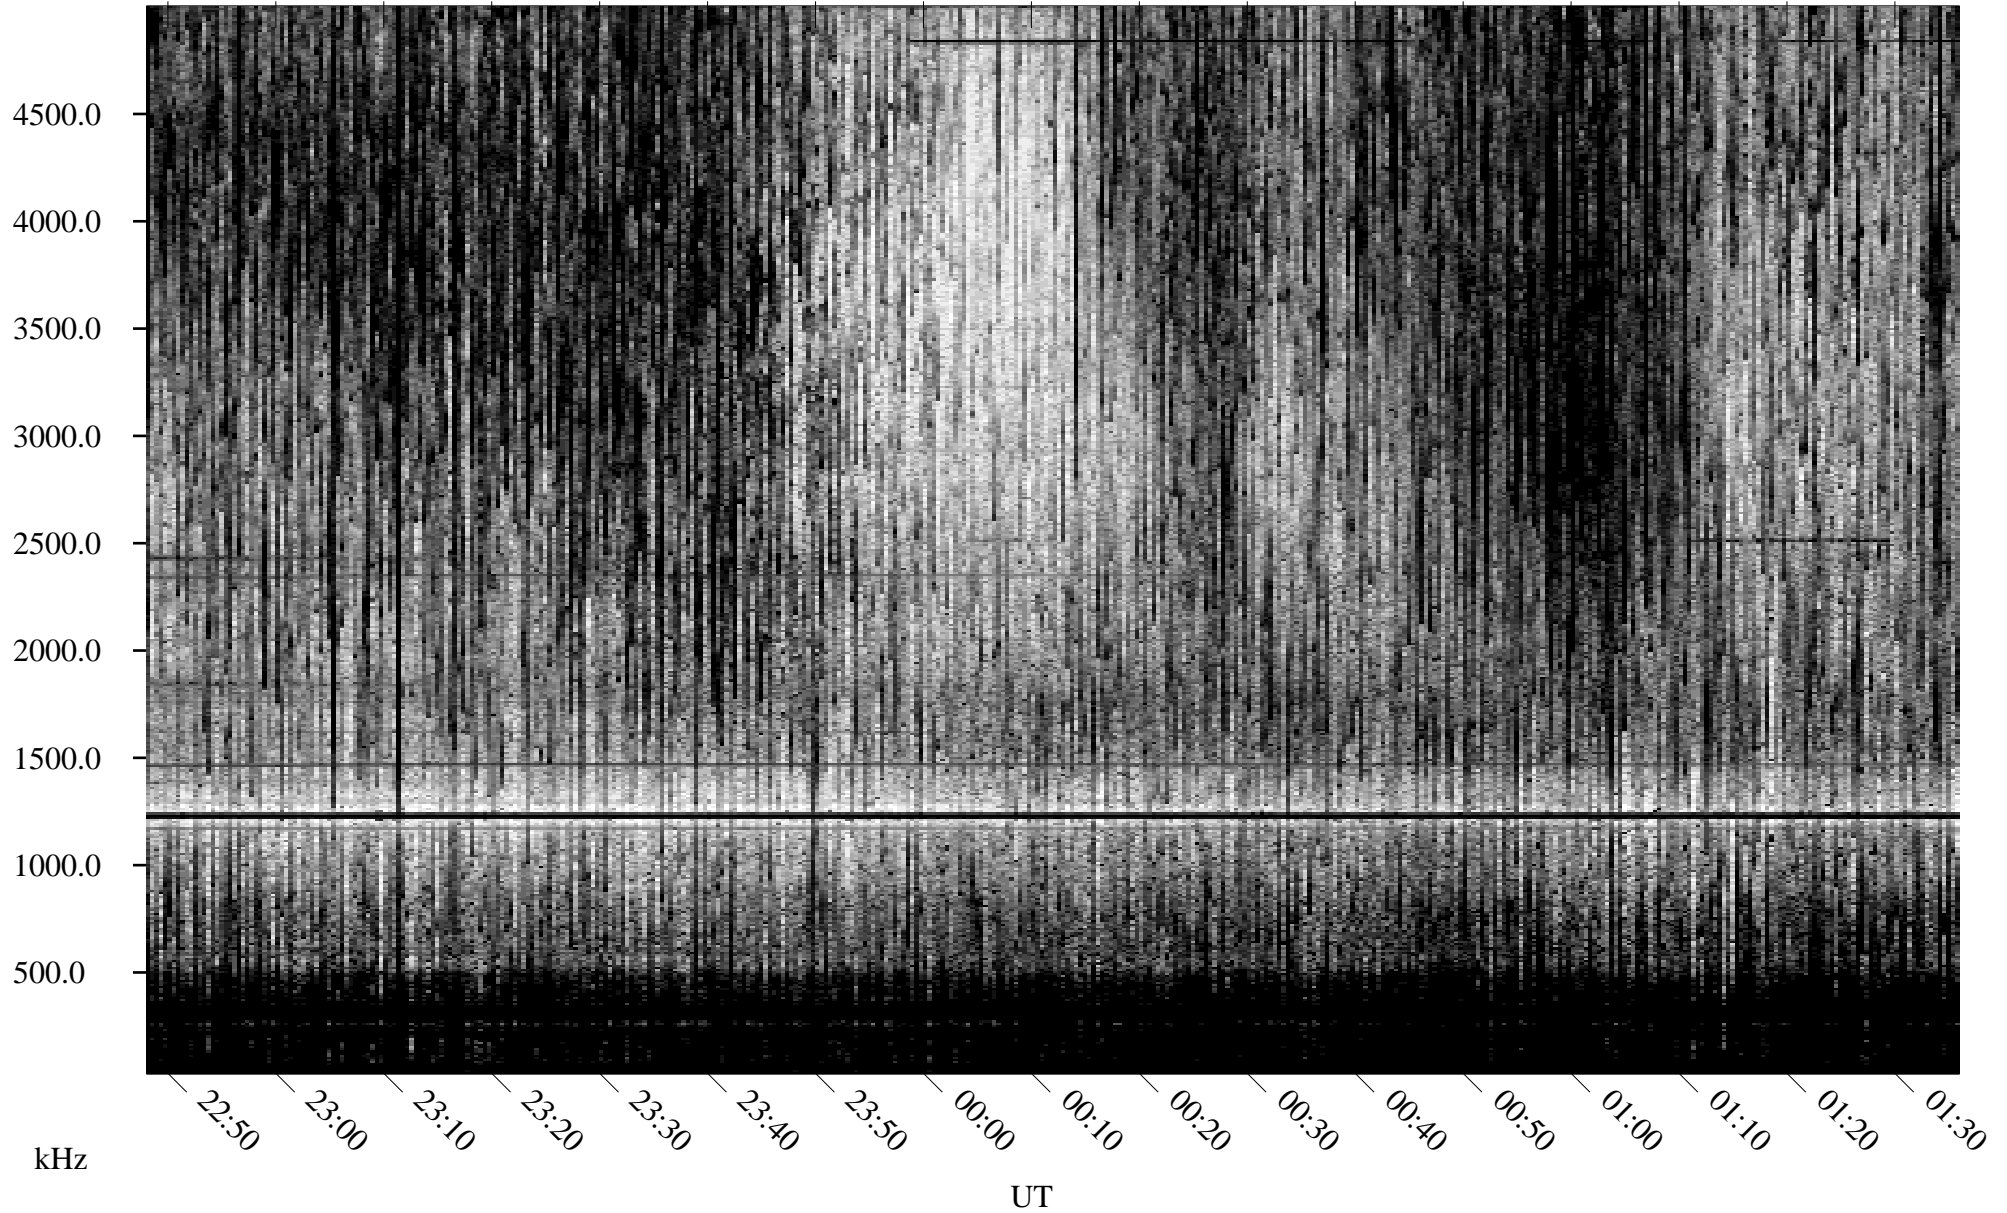

08/23/2010 Churchill, Manitoba

Linear Scale Black = 161 White = 15

ch10235l.r00SUm max_12

Page 1

08/23/2010 Churchill, Manitoba

Linear Scale Black = 161 White = 15

ch102351.r00SUm max_12

Page 2

08/24/2010 Churchill, Manitoba

Linear Scale Black = 161 White = 15

ch10235l.r00SUm max_12

Page 3

08/24/2010 Churchill, Manitoba

Linear Scale Black = 161 White = 15

ch102351.r00SUm max_12

Page 4

08/24/2010 Churchill, Manitoba

Linear Scale Black = 161 White = 15

ch102351.r00SUm max_12

Page 5

08/24/2010 Churchill, Manitoba

Linear Scale Black = 161 White = 15

ch102351.r00SUm max_12

Page 6

08/24/2010 Churchill, Manitoba

Linear Scale Black = 161 White = 15

ch10235l.r00SUm max_12

Page 7

08/24/2010 Churchill, Manitoba

Linear Scale Black = 161 White = 15

ch102351.r00SUm max_12