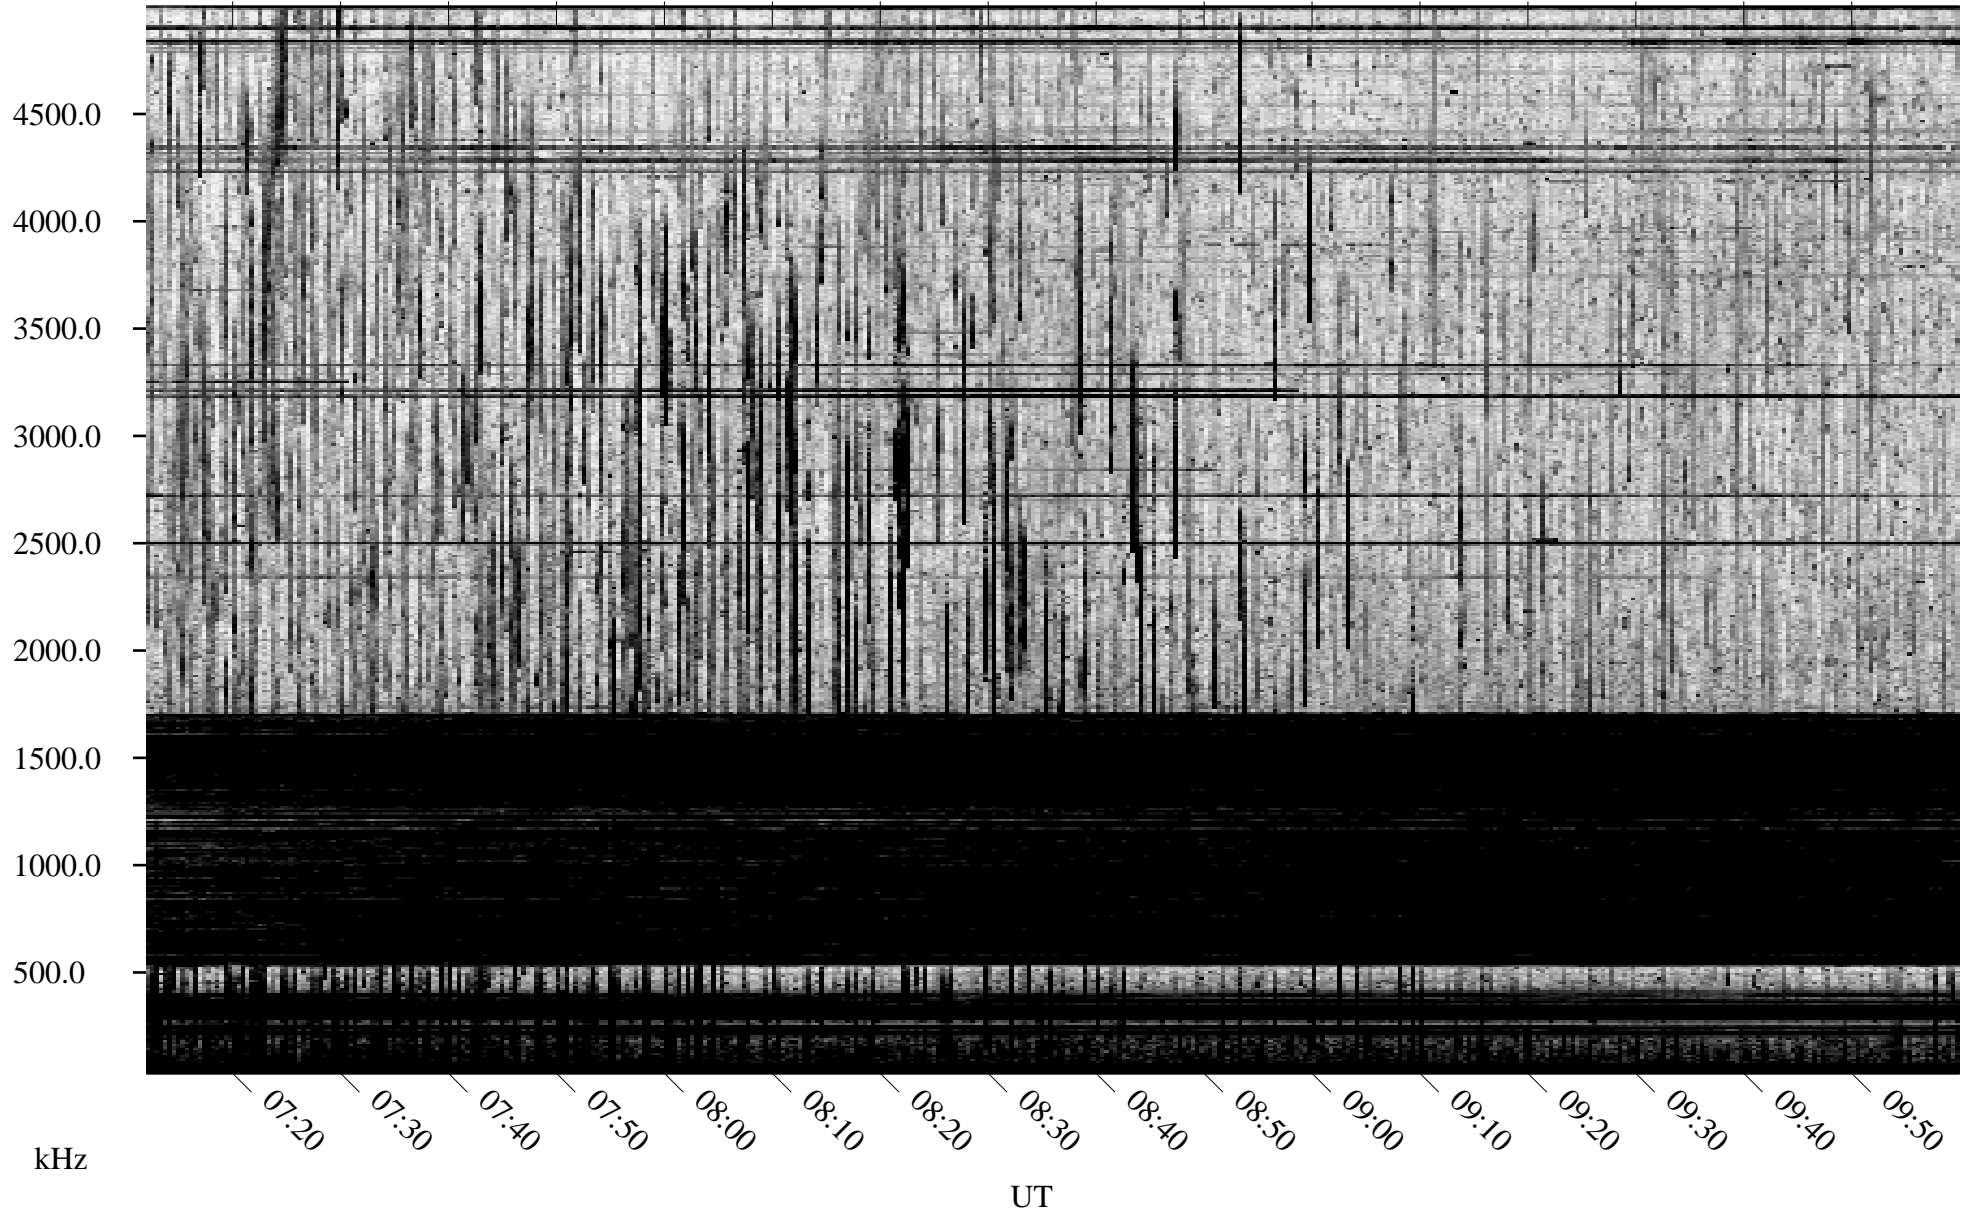

08/23/2010 Churchill, Manitoba

Linear Scale Black = 161 White = 15

ch10235l.r00SUm max_12

Page 1

08/23/2010 Churchill, Manitoba

Linear Scale Black = 161 White = 15

ch102351.r00SUm max_12

Page 2

08/24/2010 Churchill, Manitoba

Linear Scale Black = 161 White = 15

ch10235l.r00SUm max_12

Page 3

08/24/2010 Churchill, Manitoba

Linear Scale Black = 161 White = 15

ch102351.r00SUm max_12

Page 4

08/24/2010 Churchill, Manitoba

Linear Scale Black = 161 White = 15

ch102351.r00SUm max_12

Page 5

08/24/2010 Churchill, Manitoba

Linear Scale Black = 161 White = 15

ch102351.r00SUm max_12

Page 6

08/24/2010 Churchill, Manitoba

Linear Scale Black = 161 White = 15

ch10235l.r00SUm max_12

Page 7

08/24/2010 Churchill, Manitoba

Linear Scale Black = 161 White = 15

ch102351.r00SUm max_12