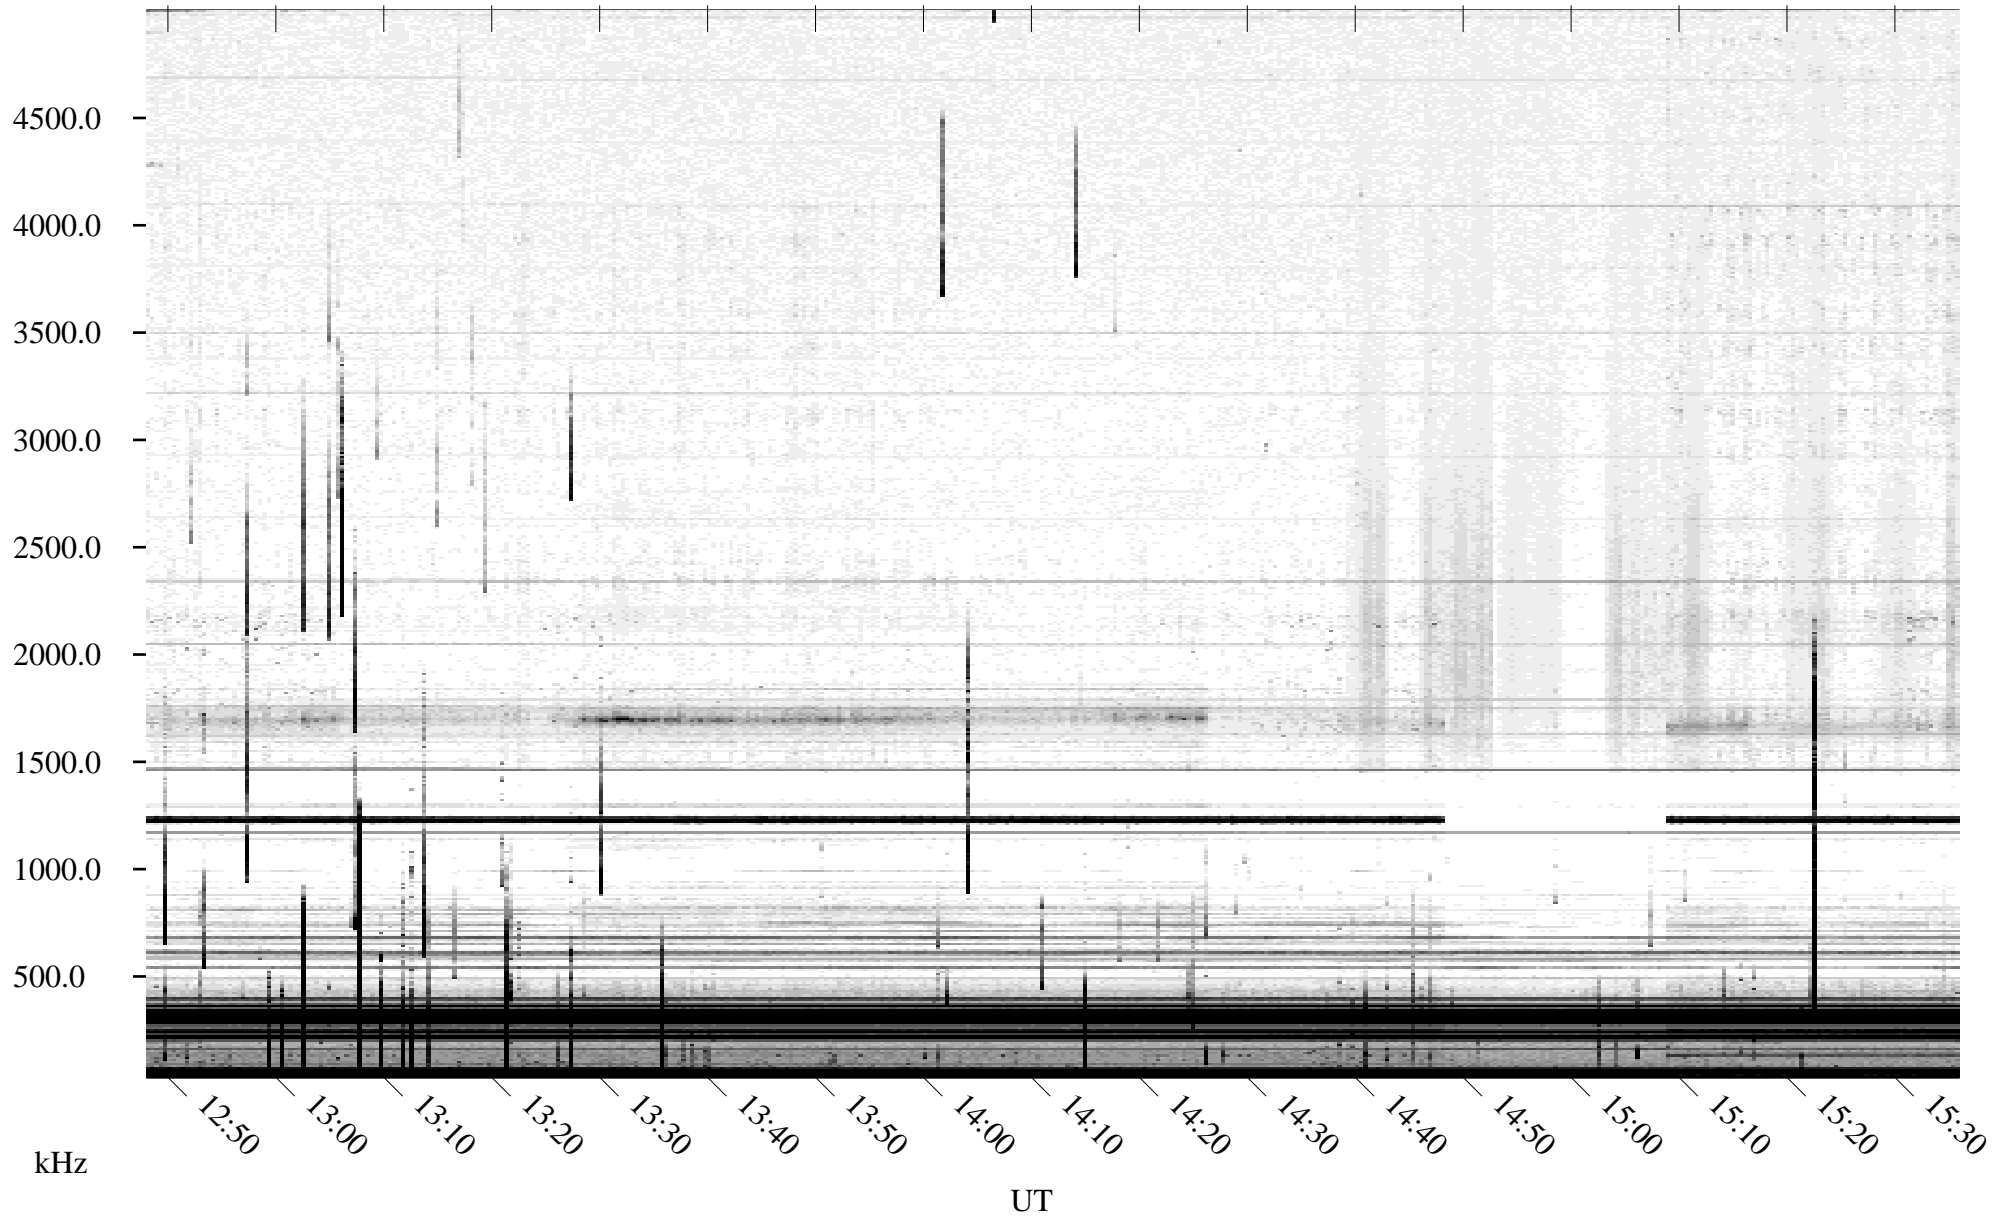

08/23/2010 Churchill, Manitoba

Linear Scale Black = 161 White = 15

ch10235l.r00SUm max_12

Page 1

08/23/2010 Churchill, Manitoba

Linear Scale Black = 161 White = 15

ch102351.r00SUm max_12

Page 2

08/24/2010 Churchill, Manitoba

Linear Scale Black = 161 White = 15

ch10235l.r00SUm max_12

Page 3

08/24/2010 Churchill, Manitoba

Linear Scale Black = 161 White = 15

ch102351.r00SUm max_12

Page 4

08/24/2010 Churchill, Manitoba

Linear Scale Black = 161 White = 15

ch102351.r00SUm max_12

Page 5

08/24/2010 Churchill, Manitoba

Linear Scale Black = 161 White = 15

ch102351.r00SUm max_12

Page 6

08/24/2010 Churchill, Manitoba

Linear Scale Black = 161 White = 15

ch10235l.r00SUm max_12

Page 7

08/24/2010 Churchill, Manitoba

Linear Scale Black = 161 White = 15

ch102351.r00SUm max_12