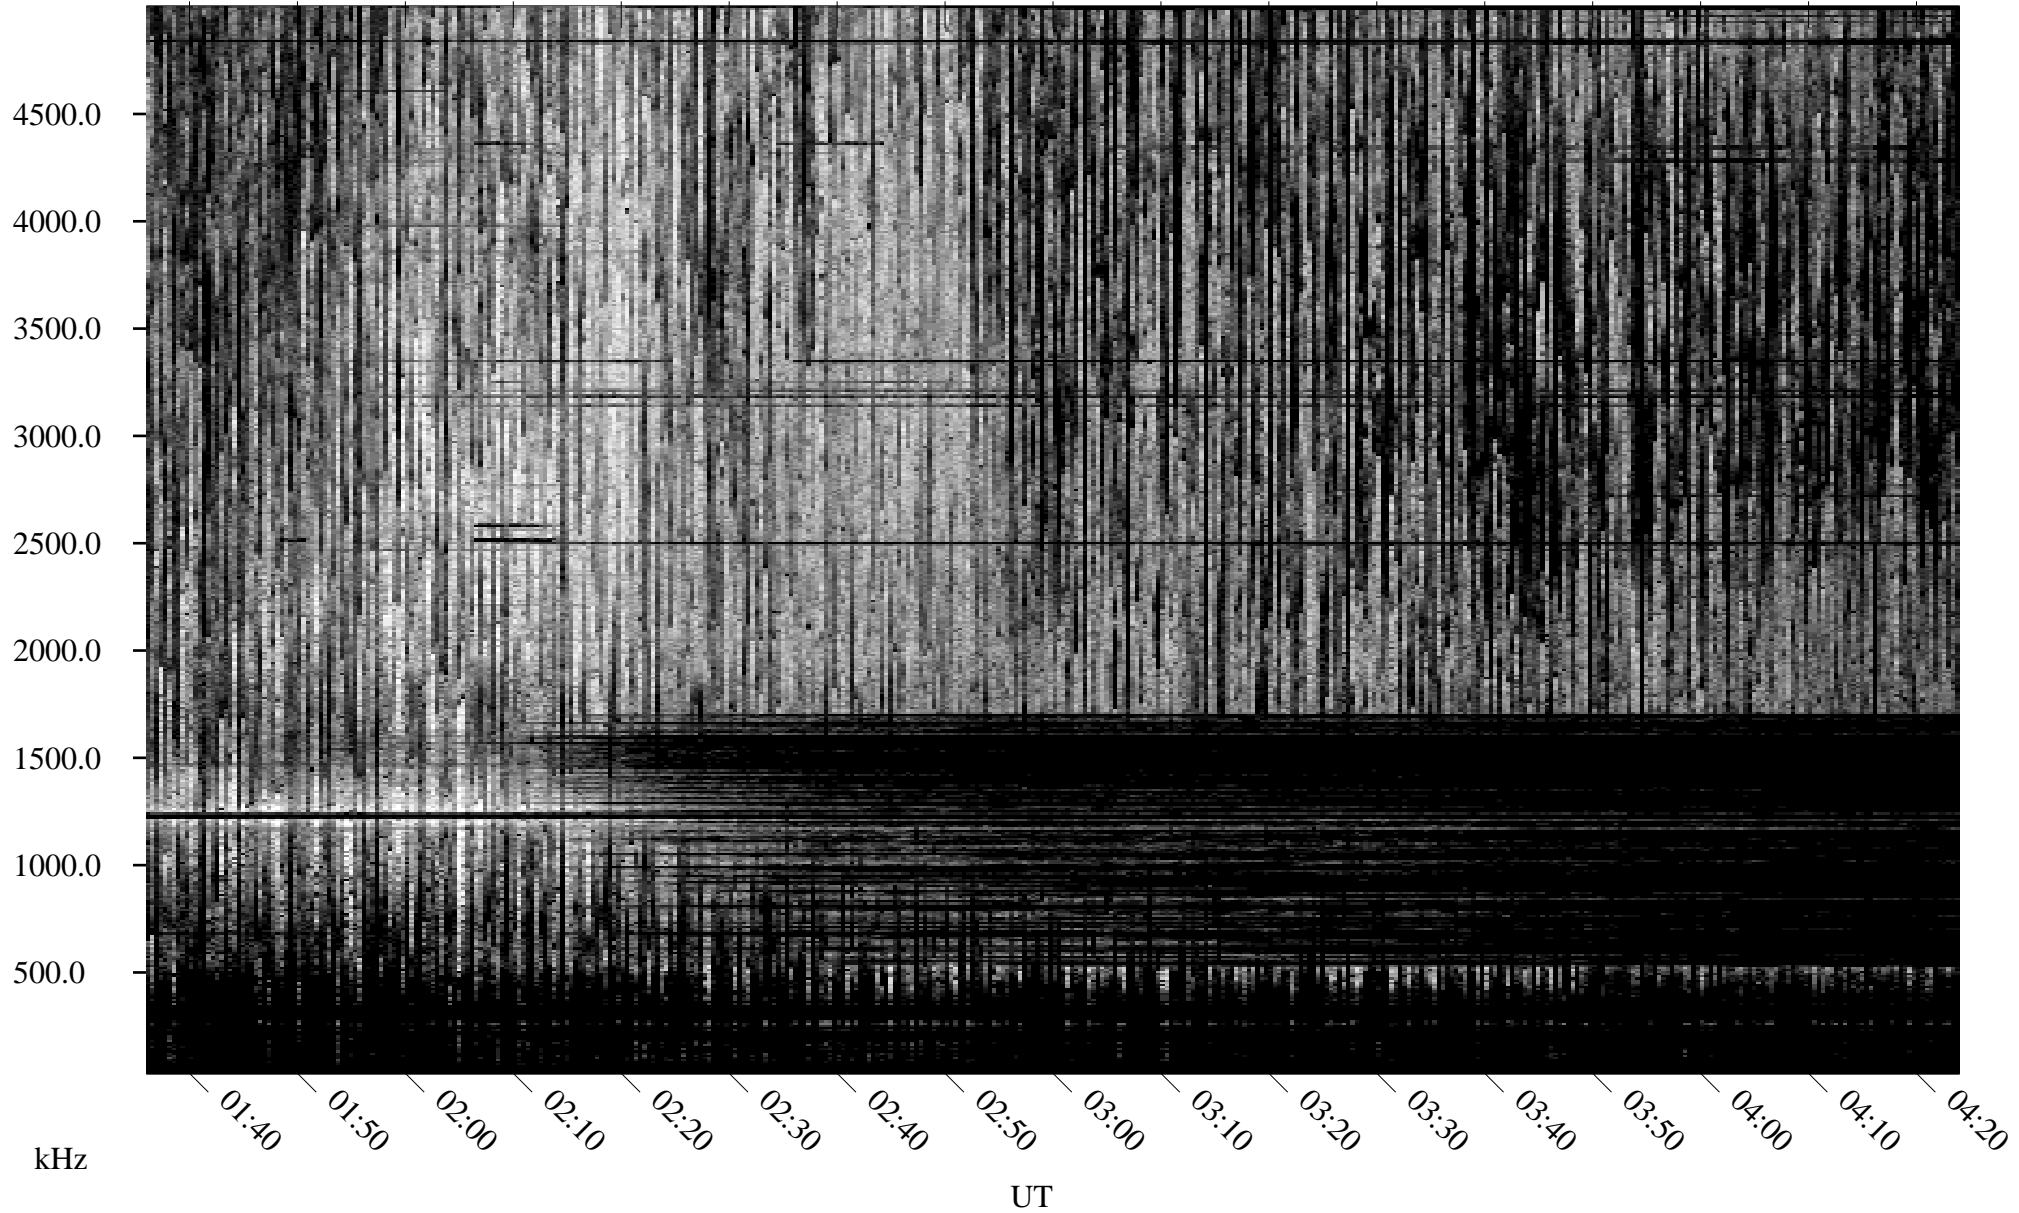

08/23/2010 Churchill, Manitoba

Linear Scale Black = 161 White = 15

ch10235l.r00SUm max_12

Page 1

08/23/2010 Churchill, Manitoba

Linear Scale Black = 161 White = 15

ch102351.r00SUm max_12

Page 2

08/24/2010 Churchill, Manitoba

Linear Scale Black = 161 White = 15

ch10235l.r00SUm max_12

Page 3

08/24/2010 Churchill, Manitoba

Linear Scale Black = 161 White = 15

ch102351.r00SUm max_12

Page 4

08/24/2010 Churchill, Manitoba

Linear Scale Black = 161 White = 15

ch102351.r00SUm max_12

Page 5

08/24/2010 Churchill, Manitoba

Linear Scale Black = 161 White = 15

ch102351.r00SUm max_12

Page 6

08/24/2010 Churchill, Manitoba

Linear Scale Black = 161 White = 15

ch10235l.r00SUm max_12

Page 7

08/24/2010 Churchill, Manitoba

Linear Scale Black = 161 White = 15

ch102351.r00SUm max_12