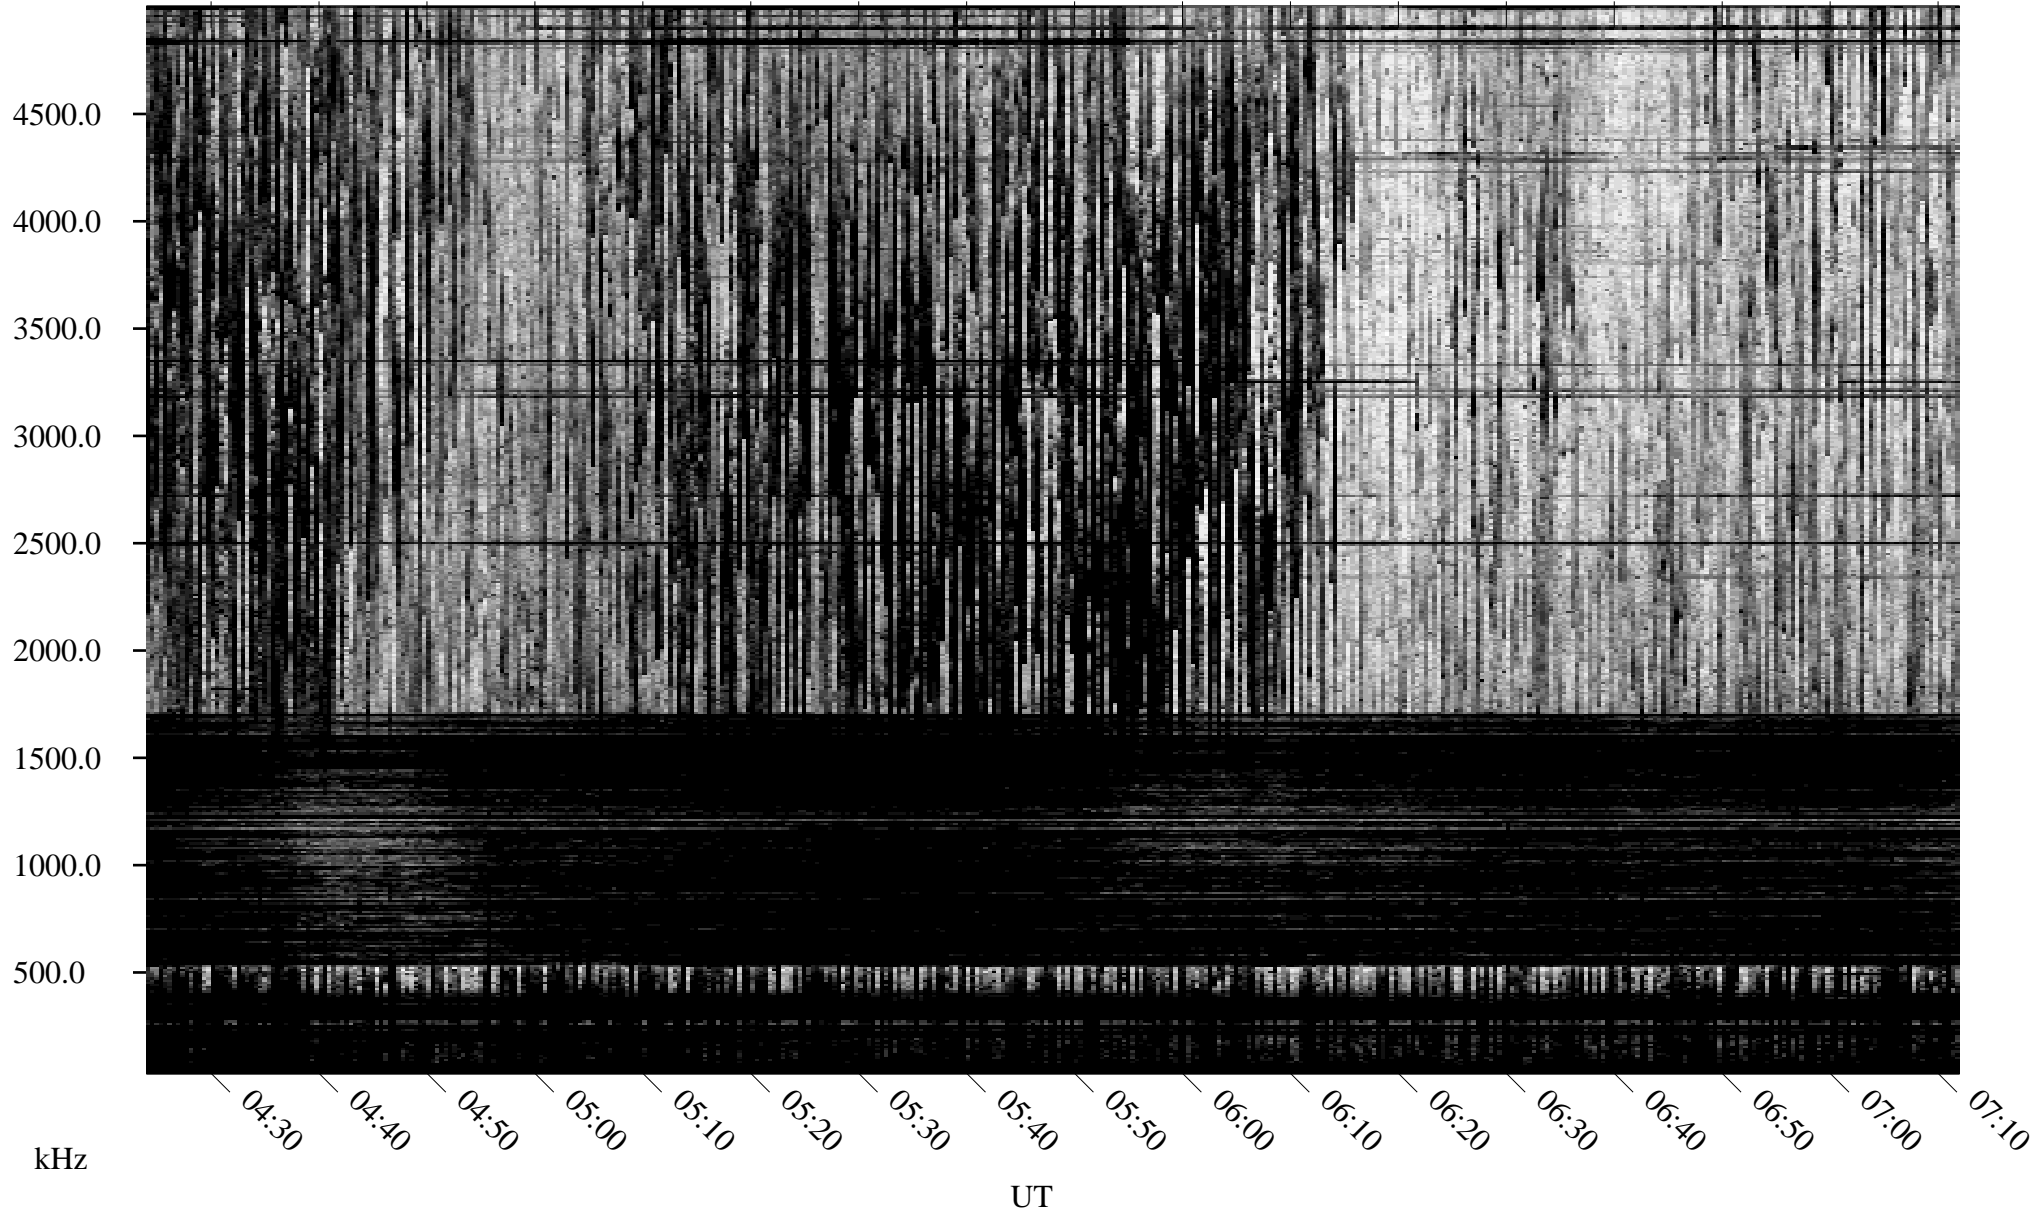

08/23/2010 Churchill, Manitoba

Linear Scale Black = 161 White = 15

ch10235l.r00SUm max_12

Page 1

08/23/2010 Churchill, Manitoba

Linear Scale Black = 161 White = 15

ch102351.r00SUm max_12

Page 2

08/24/2010 Churchill, Manitoba

Linear Scale Black = 161 White = 15

ch10235l.r00SUm max_12

Page 3

08/24/2010 Churchill, Manitoba

Linear Scale Black = 161 White = 15

ch102351.r00SUm max_12

Page 4

08/24/2010 Churchill, Manitoba

Linear Scale Black = 161 White = 15

ch102351.r00SUm max_12

Page 5

08/24/2010 Churchill, Manitoba

Linear Scale Black = 161 White = 15

ch102351.r00SUm max_12

Page 6

08/24/2010 Churchill, Manitoba

Linear Scale Black = 161 White = 15

ch10235l.r00SUm max_12

Page 7

08/24/2010 Churchill, Manitoba

Linear Scale Black = 161 White = 15

ch102351.r00SUm max_12