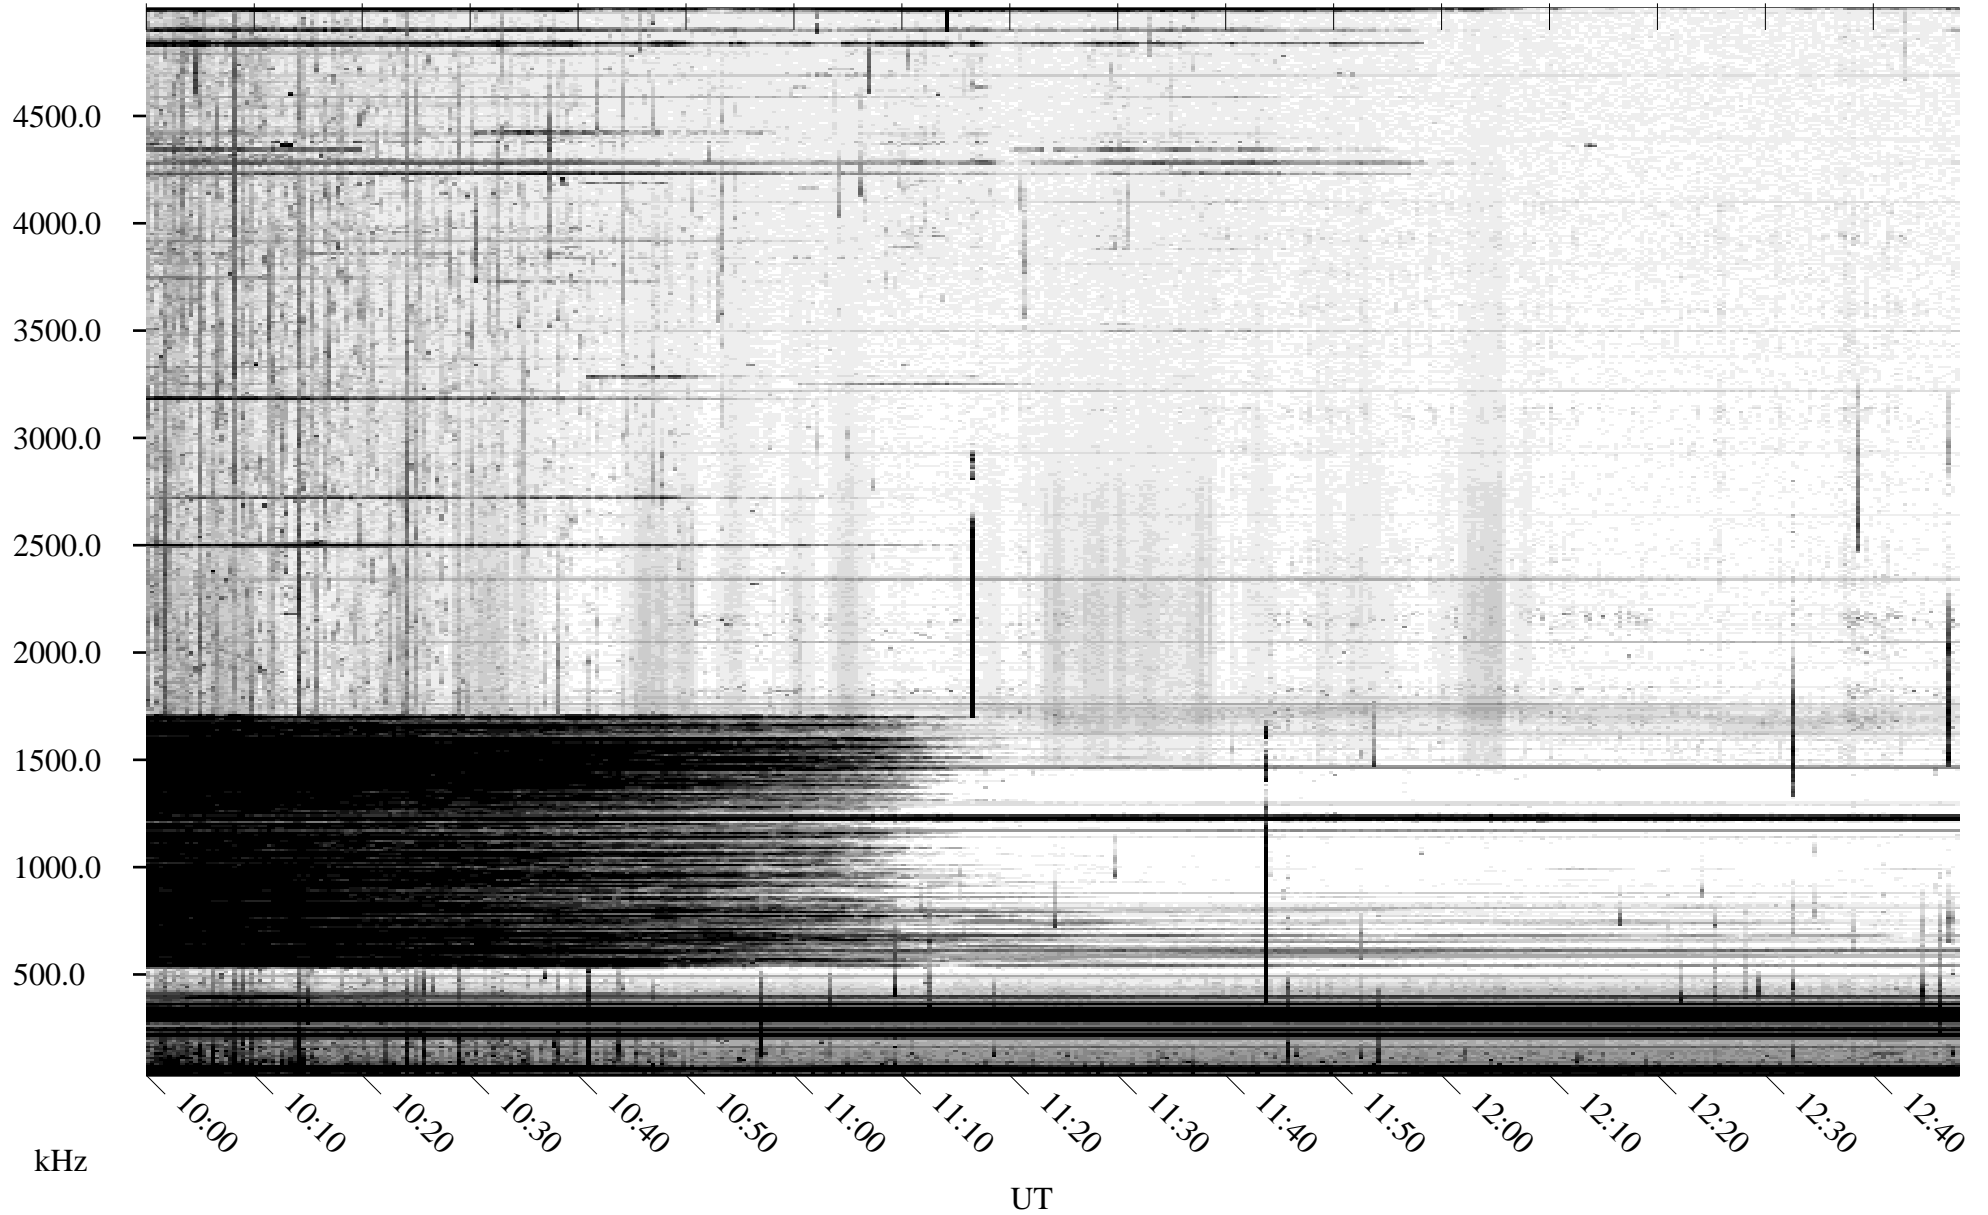

08/23/2010 Churchill, Manitoba

Linear Scale Black = 161 White = 15

ch10235l.r00SUm max_12

Page 1

08/23/2010 Churchill, Manitoba

Linear Scale Black = 161 White = 15

ch102351.r00SUm max_12

Page 2

08/24/2010 Churchill, Manitoba

Linear Scale Black = 161 White = 15

ch10235l.r00SUm max_12

Page 3

08/24/2010 Churchill, Manitoba

Linear Scale Black = 161 White = 15

ch102351.r00SUm max_12

Page 4

08/24/2010 Churchill, Manitoba

Linear Scale Black = 161 White = 15

ch102351.r00SUm max_12

Page 5

08/24/2010 Churchill, Manitoba

Linear Scale Black = 161 White = 15

ch102351.r00SUm max_12

Page 6

08/24/2010 Churchill, Manitoba

Linear Scale Black = 161 White = 15

ch10235l.r00SUm max_12

Page 7

08/24/2010 Churchill, Manitoba

Linear Scale Black = 161 White = 15

ch102351.r00SUm max_12