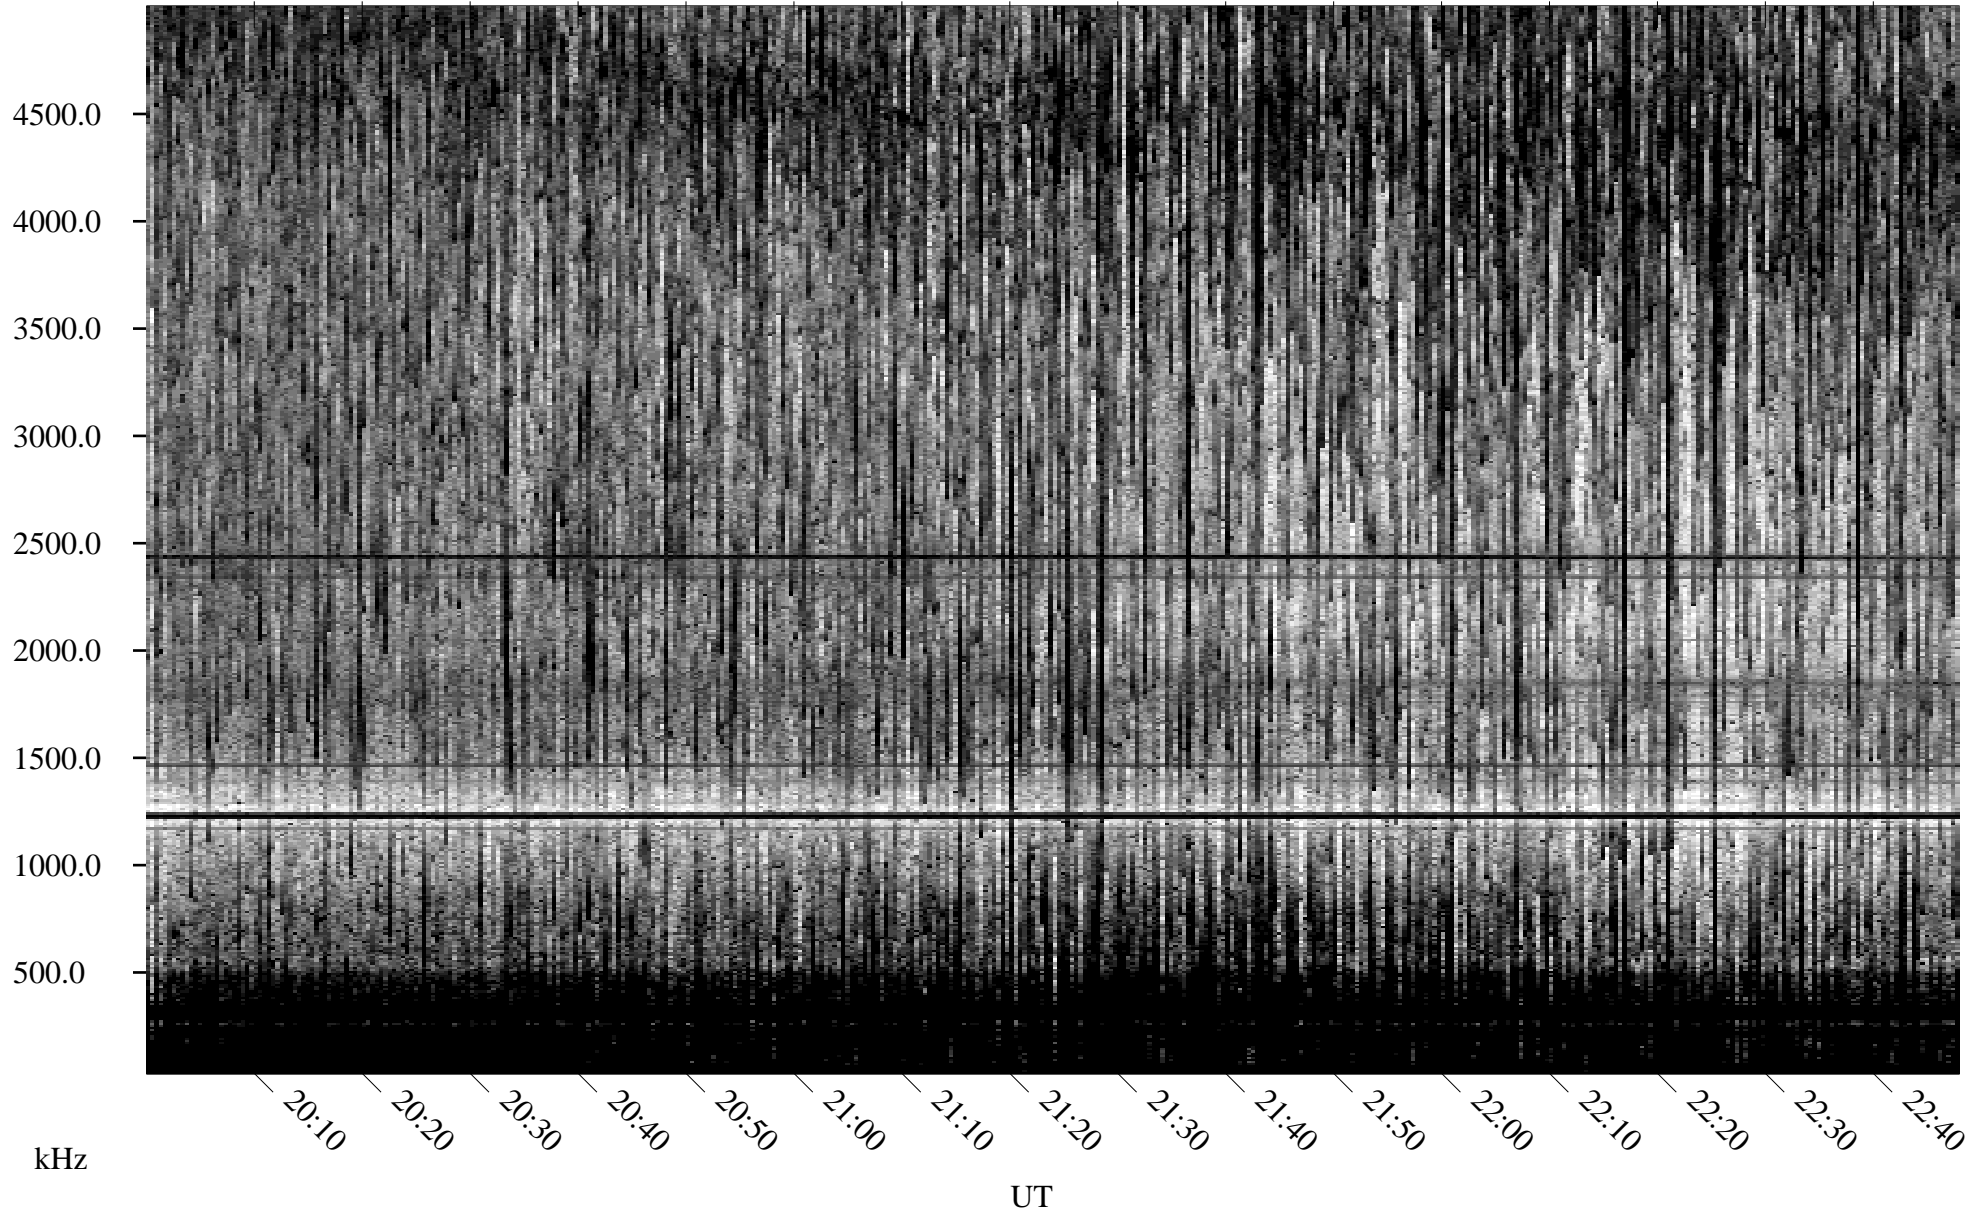

08/23/2010 Churchill, Manitoba

Linear Scale Black = 161 White = 15

ch10235l.r00SUm max_12

Page 1

08/23/2010 Churchill, Manitoba

Linear Scale Black = 161 White = 15

ch102351.r00SUm max_12

Page 2

08/24/2010 Churchill, Manitoba

Linear Scale Black = 161 White = 15

ch10235l.r00SUm max_12

Page 3

08/24/2010 Churchill, Manitoba

Linear Scale Black = 161 White = 15

ch102351.r00SUm max_12

Page 4

08/24/2010 Churchill, Manitoba

Linear Scale Black = 161 White = 15

ch102351.r00SUm max_12

Page 5

08/24/2010 Churchill, Manitoba

Linear Scale Black = 161 White = 15

ch102351.r00SUm max_12

Page 6

08/24/2010 Churchill, Manitoba

Linear Scale Black = 161 White = 15

ch10235l.r00SUm max_12

Page 7

08/24/2010 Churchill, Manitoba

Linear Scale Black = 161 White = 15

ch102351.r00SUm max_12