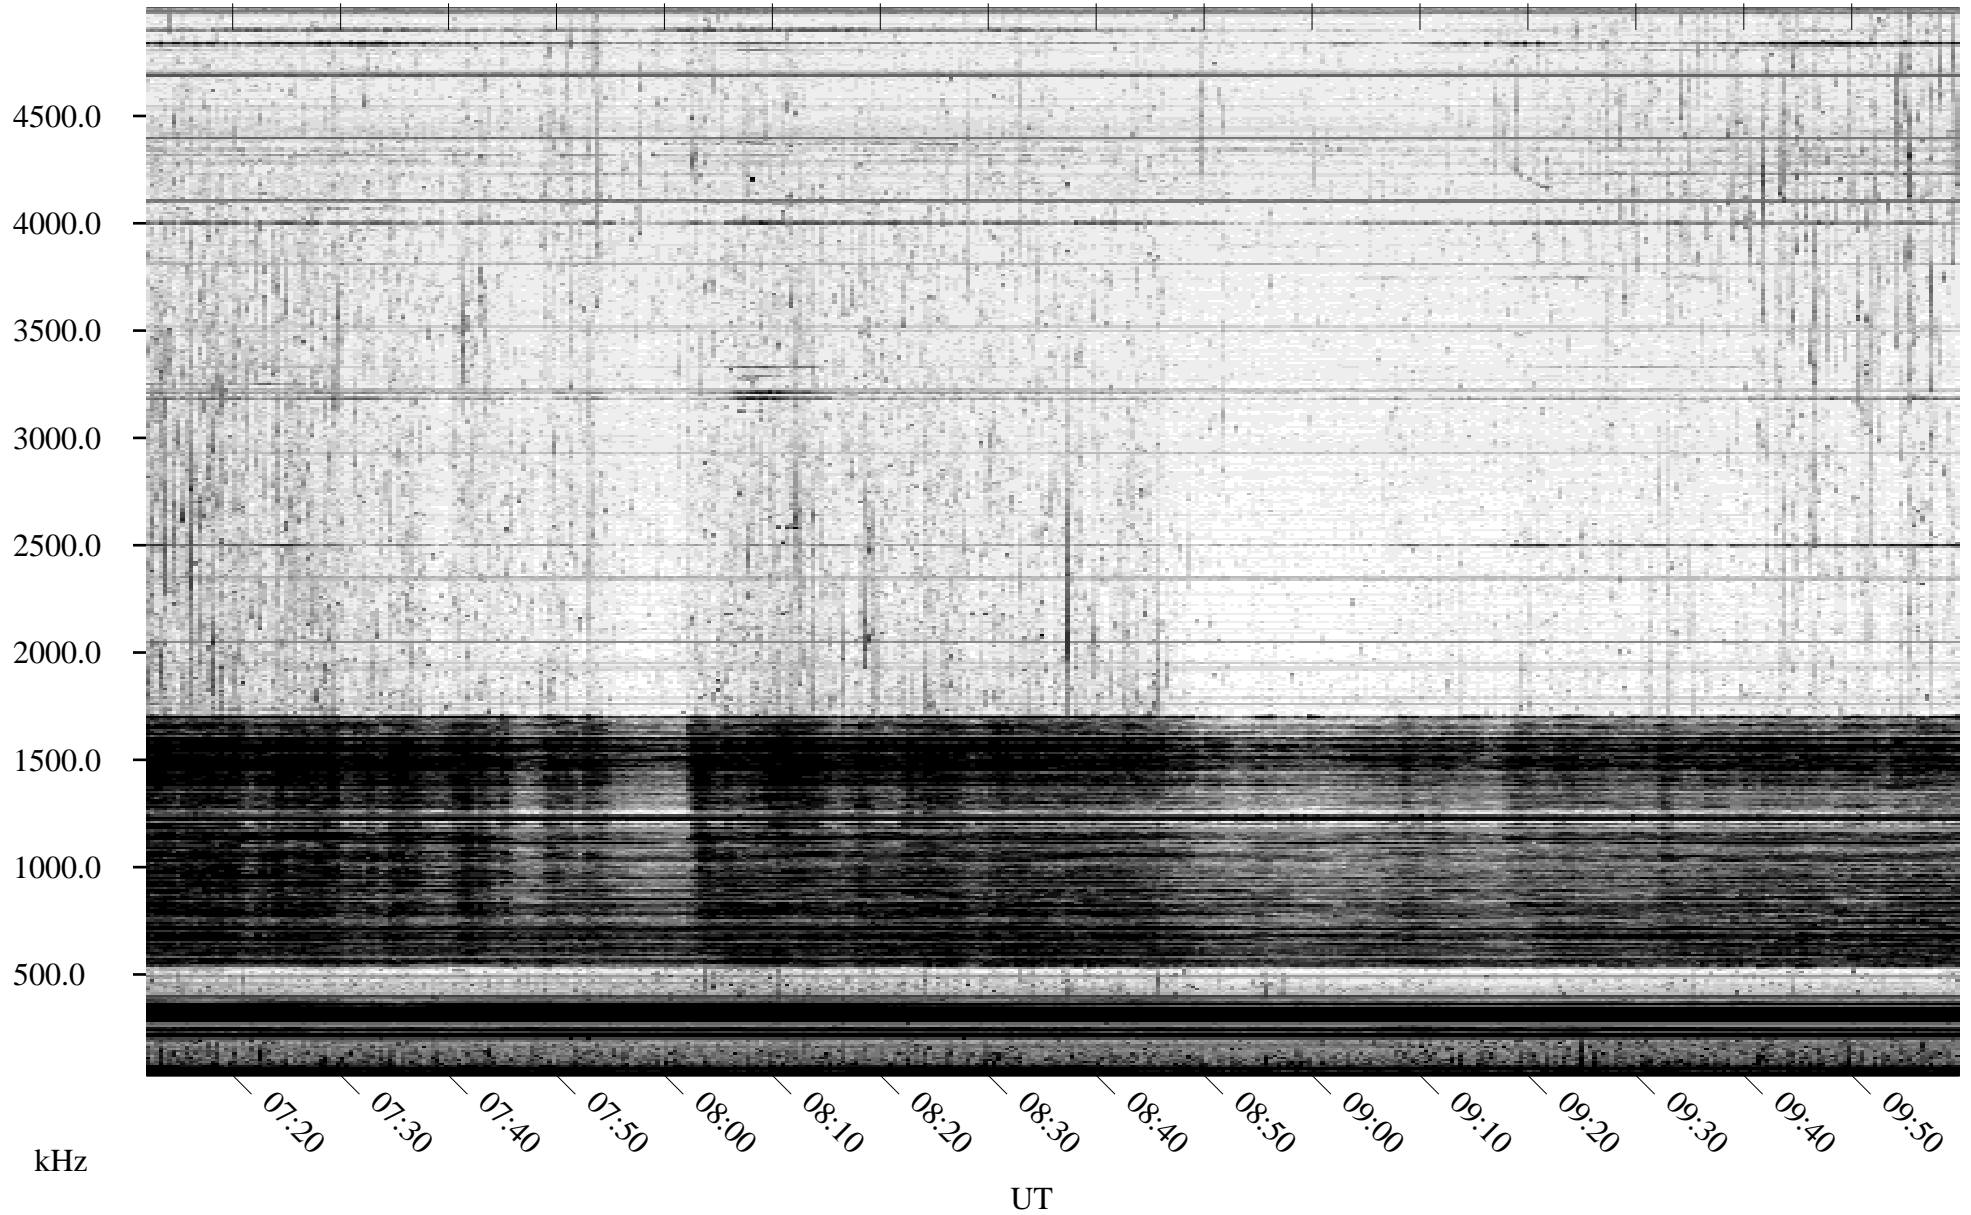

08/25/2010 Churchill, Manitoba

Linear Scale Black = 161 White = 15

ch10237l.r01SUm max_12

Page 1

08/25/2010 Churchill, Manitoba

Linear Scale Black = 161 White = 15

ch10237l.r01SUm max_12

Page 2

08/26/2010 Churchill, Manitoba

Linear Scale Black = 161 White = 15

ch10237l.r01SUm max_12

Page 3

08/26/2010 Churchill, Manitoba

Linear Scale Black = 161 White = 15

ch10237l.r01SUm max_12

Page 4

08/26/2010 Churchill, Manitoba

Linear Scale Black = 161 White = 15

ch10237l.r01SUm max_12

Page 5

08/26/2010 Churchill, Manitoba

Linear Scale Black = 161 White = 15

ch10237l.r01SUm max_12

Page 6

08/26/2010 Churchill, Manitoba

Linear Scale Black = 161 White = 15

ch10237l.r01SUM max_12

Page 7

08/26/2010 Churchill, Manitoba

Linear Scale Black = 161 White = 15

ch10237l.r01SUm max_12

Page 8