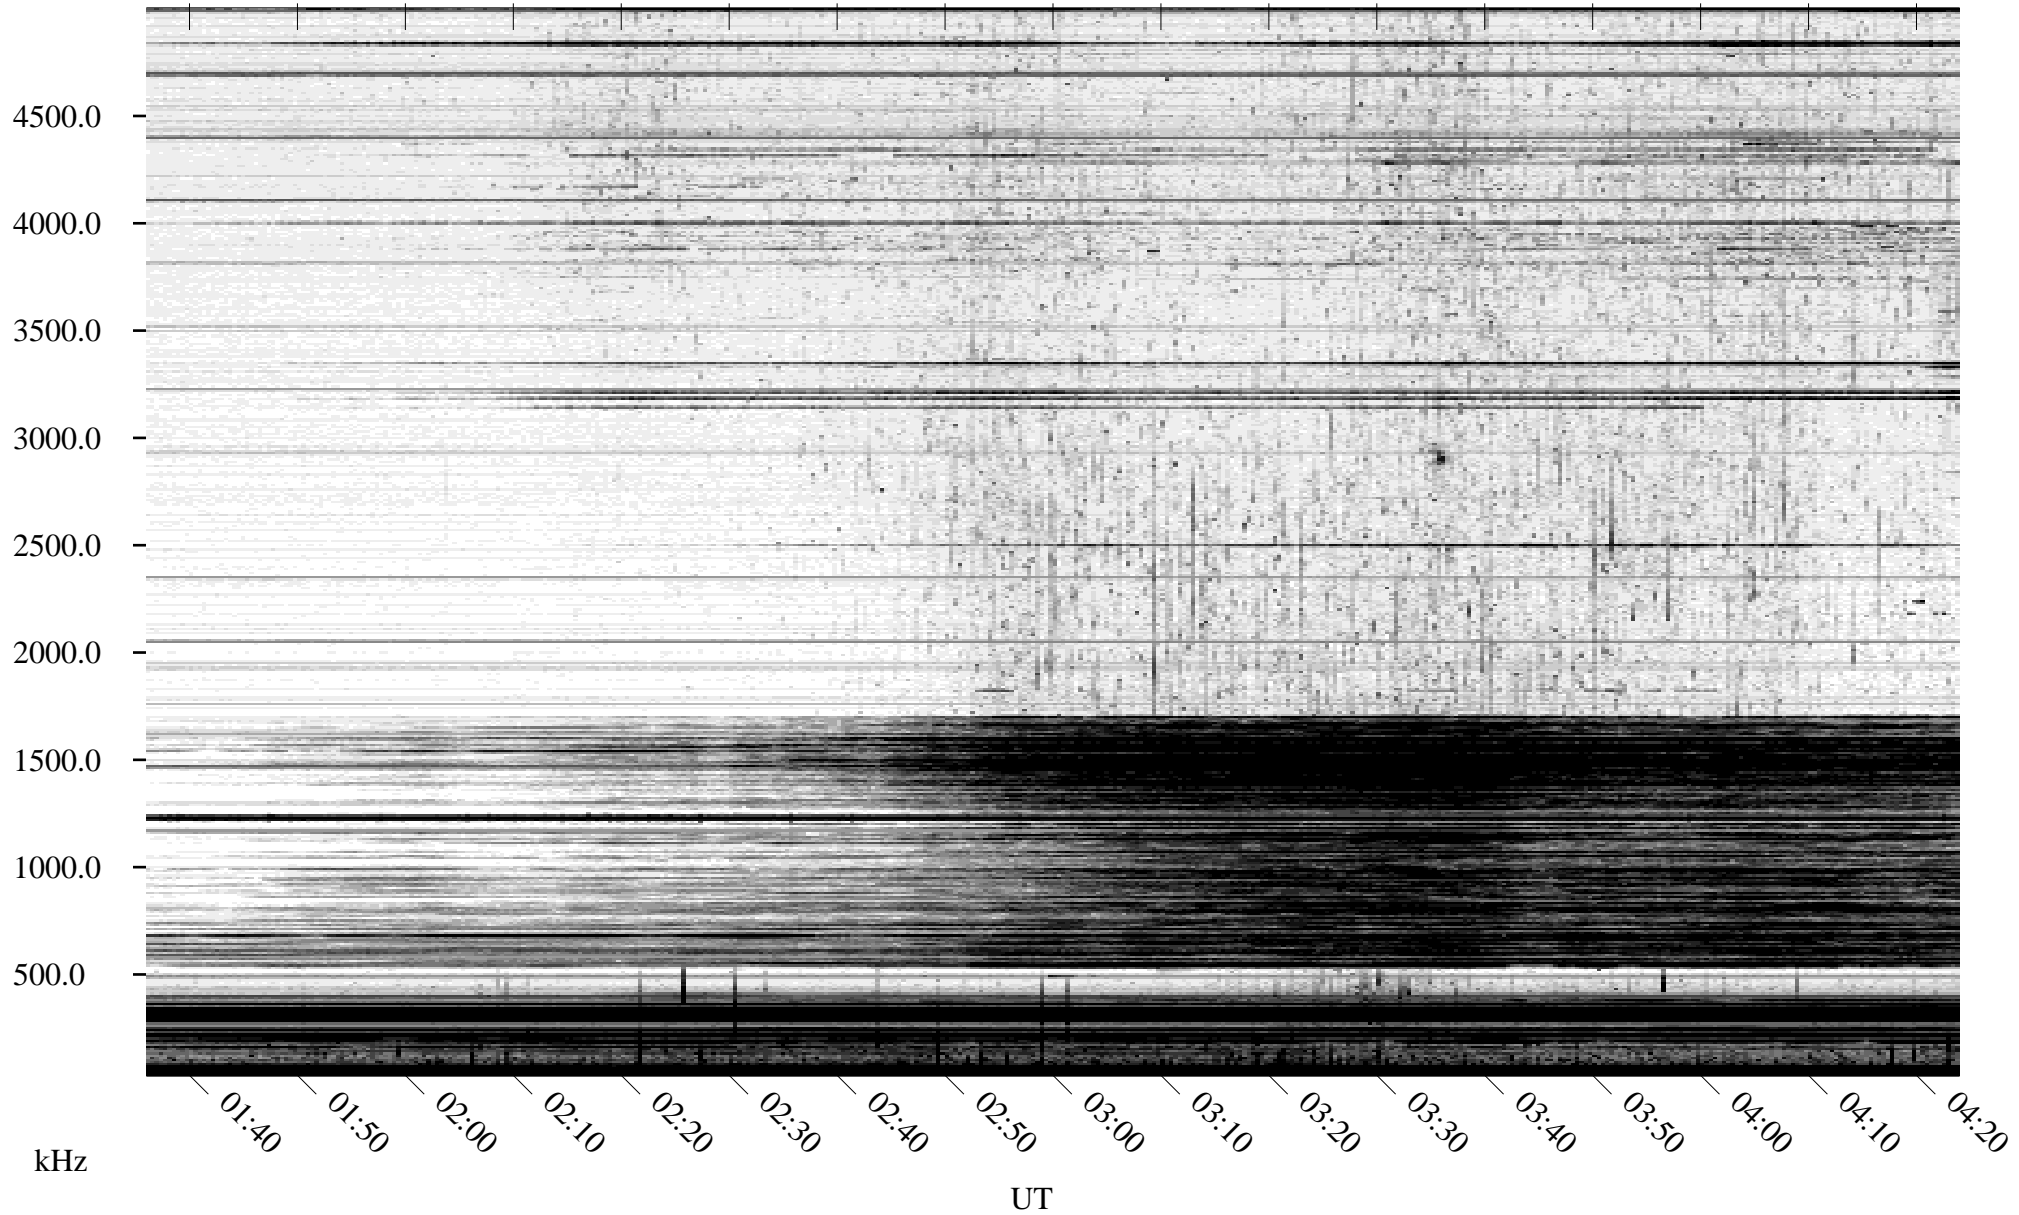

08/25/2010 Churchill, Manitoba

Linear Scale Black = 161 White = 15

ch10237l.r01SUm max_12

Page 1

08/25/2010 Churchill, Manitoba

Linear Scale Black = 161 White = 15

ch10237l.r01SUm max_12

Page 2

08/26/2010 Churchill, Manitoba

Linear Scale Black = 161 White = 15

ch10237l.r01SUm max_12

Page 3

08/26/2010 Churchill, Manitoba

Linear Scale Black = 161 White = 15

ch10237l.r01SUm max_12

Page 4

08/26/2010 Churchill, Manitoba

Linear Scale Black = 161 White = 15

ch10237l.r01SUm max_12

Page 5

08/26/2010 Churchill, Manitoba

Linear Scale Black = 161 White = 15

ch10237l.r01SUm max_12

Page 6

08/26/2010 Churchill, Manitoba

Linear Scale Black = 161 White = 15

ch10237l.r01SUM max_12

Page 7

08/26/2010 Churchill, Manitoba

Linear Scale Black = 161 White = 15

ch10237l.r01SUm max_12

Page 8