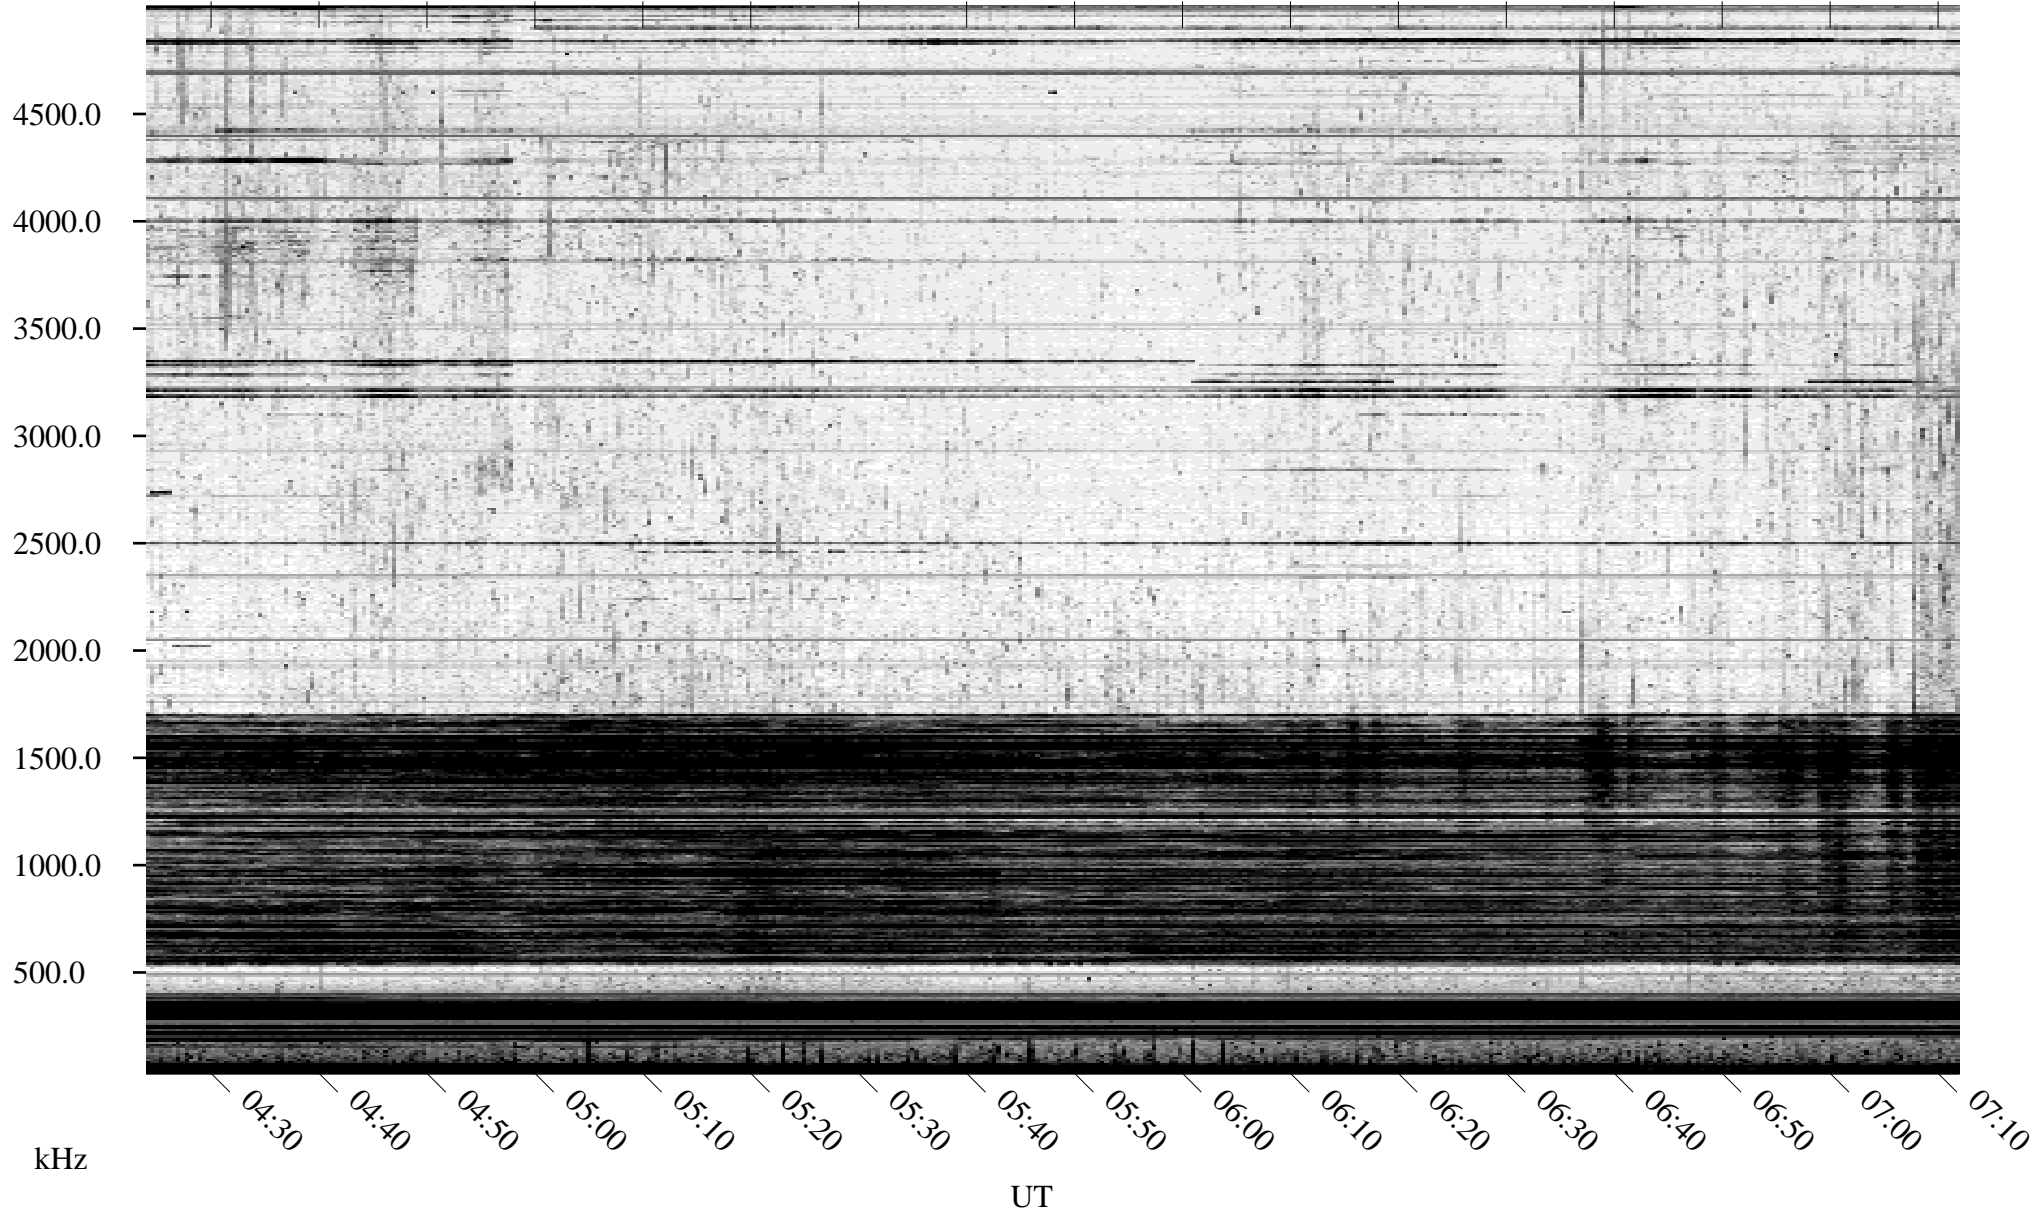

08/25/2010 Churchill, Manitoba

Linear Scale Black = 161 White = 15

ch10237l.r01SUm max_12

Page 1

08/25/2010 Churchill, Manitoba

Linear Scale Black = 161 White = 15

ch10237l.r01SUm max_12

Page 2

08/26/2010 Churchill, Manitoba

Linear Scale Black = 161 White = 15

ch10237l.r01SUm max_12

Page 3

08/26/2010 Churchill, Manitoba

Linear Scale Black = 161 White = 15

ch10237l.r01SUm max_12

Page 4

08/26/2010 Churchill, Manitoba

Linear Scale Black = 161 White = 15

ch10237l.r01SUm max_12

Page 5

08/26/2010 Churchill, Manitoba

Linear Scale Black = 161 White = 15

ch10237l.r01SUm max_12

Page 6

08/26/2010 Churchill, Manitoba

Linear Scale Black = 161 White = 15

ch10237l.r01SUM max_12

Page 7

08/26/2010 Churchill, Manitoba

Linear Scale Black = 161 White = 15

ch10237l.r01SUm max_12

Page 8