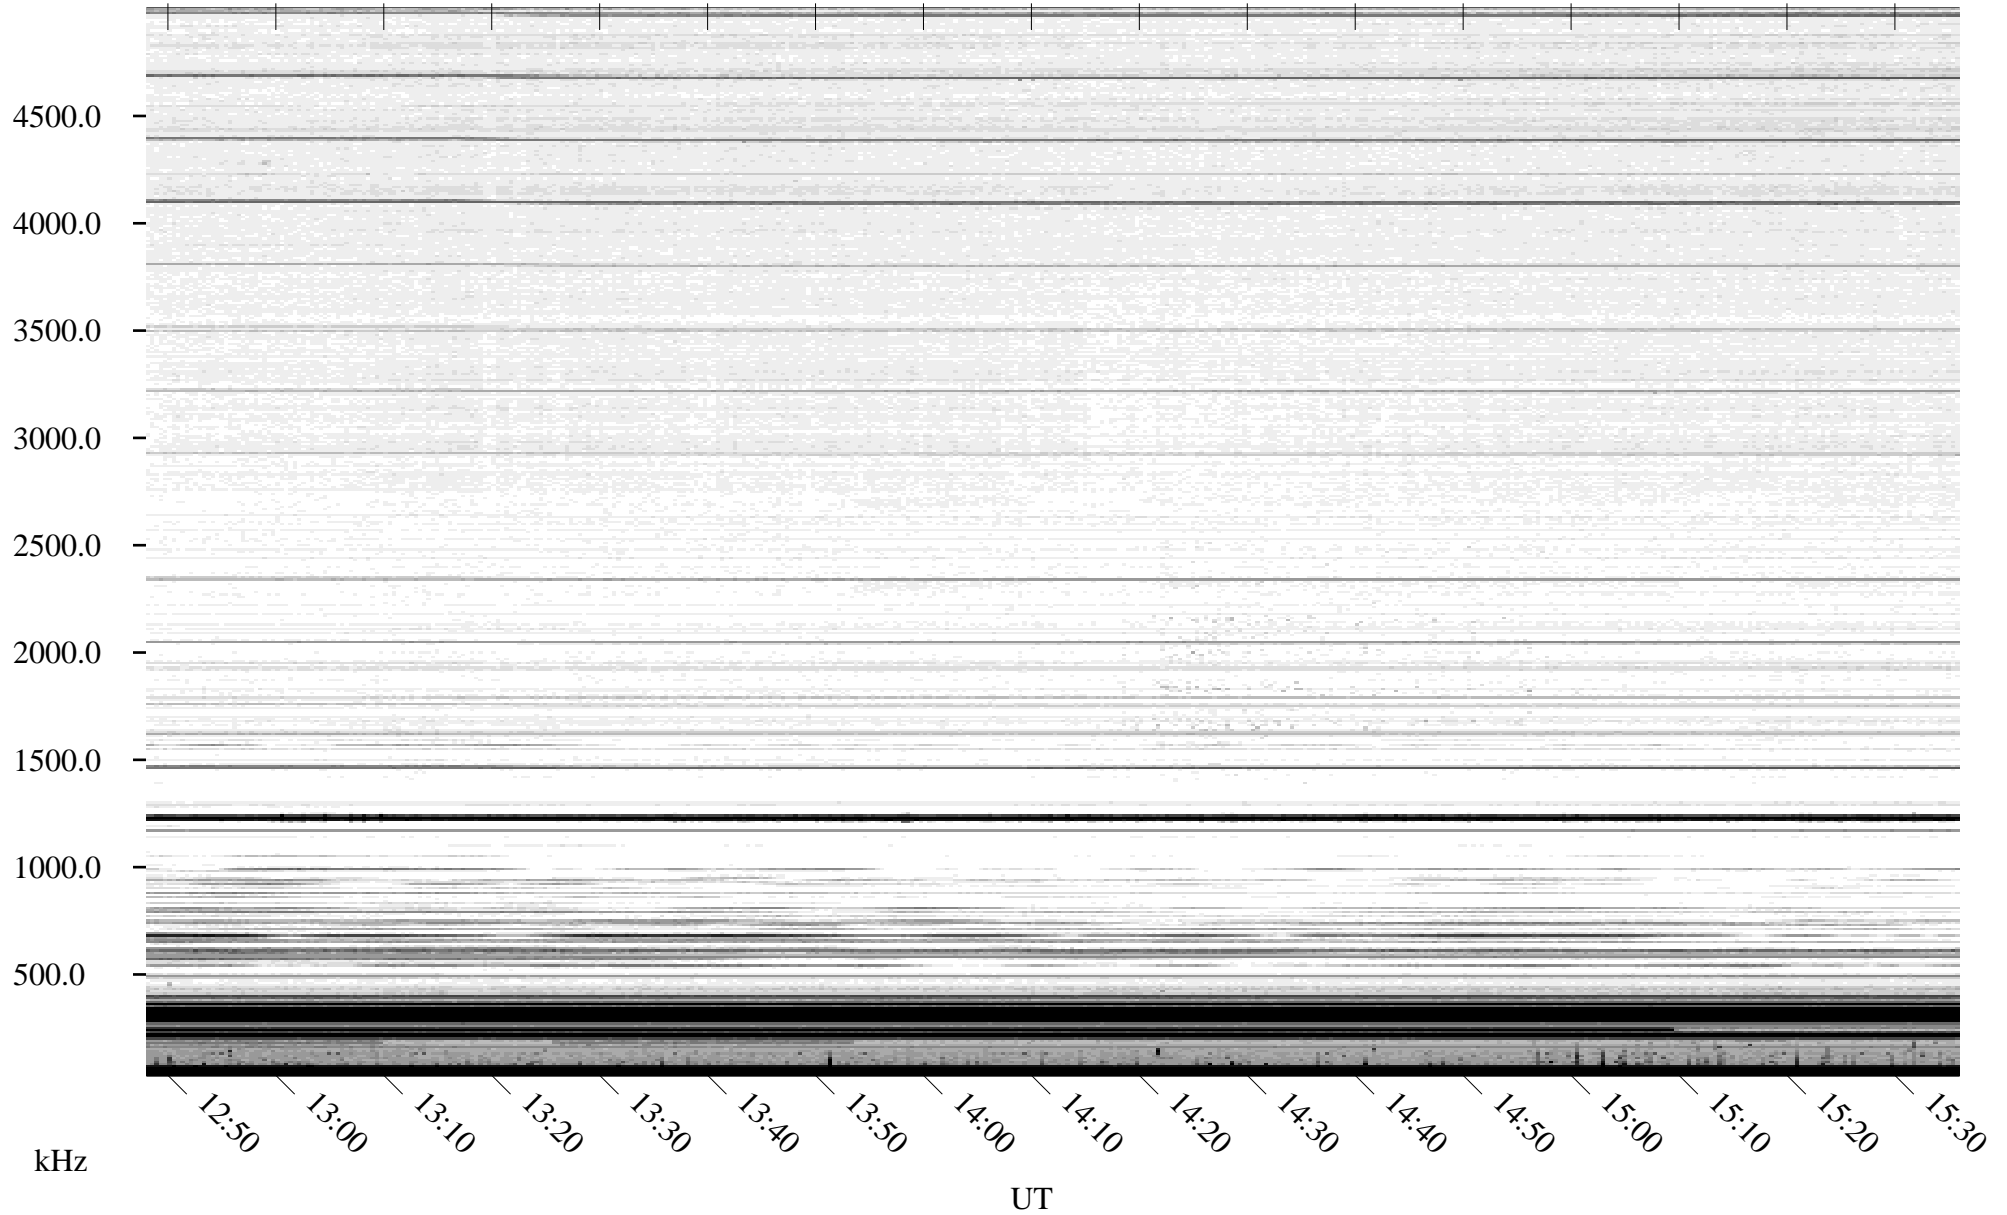

08/25/2010 Churchill, Manitoba

Linear Scale Black = 161 White = 15

ch10237l.r01SUm max_12

Page 1

08/25/2010 Churchill, Manitoba

Linear Scale Black = 161 White = 15

ch10237l.r01SUm max_12

Page 2

08/26/2010 Churchill, Manitoba

Linear Scale Black = 161 White = 15

ch10237l.r01SUm max_12

Page 3

08/26/2010 Churchill, Manitoba

Linear Scale Black = 161 White = 15

ch10237l.r01SUm max_12

Page 4

08/26/2010 Churchill, Manitoba

Linear Scale Black = 161 White = 15

ch10237l.r01SUm max_12

Page 5

08/26/2010 Churchill, Manitoba

Linear Scale Black = 161 White = 15

ch10237l.r01SUm max_12

Page 6

08/26/2010 Churchill, Manitoba

Linear Scale Black = 161 White = 15

ch10237l.r01SUM max_12

Page 7

08/26/2010 Churchill, Manitoba

Linear Scale Black = 161 White = 15

ch10237l.r01SUm max_12

Page 8