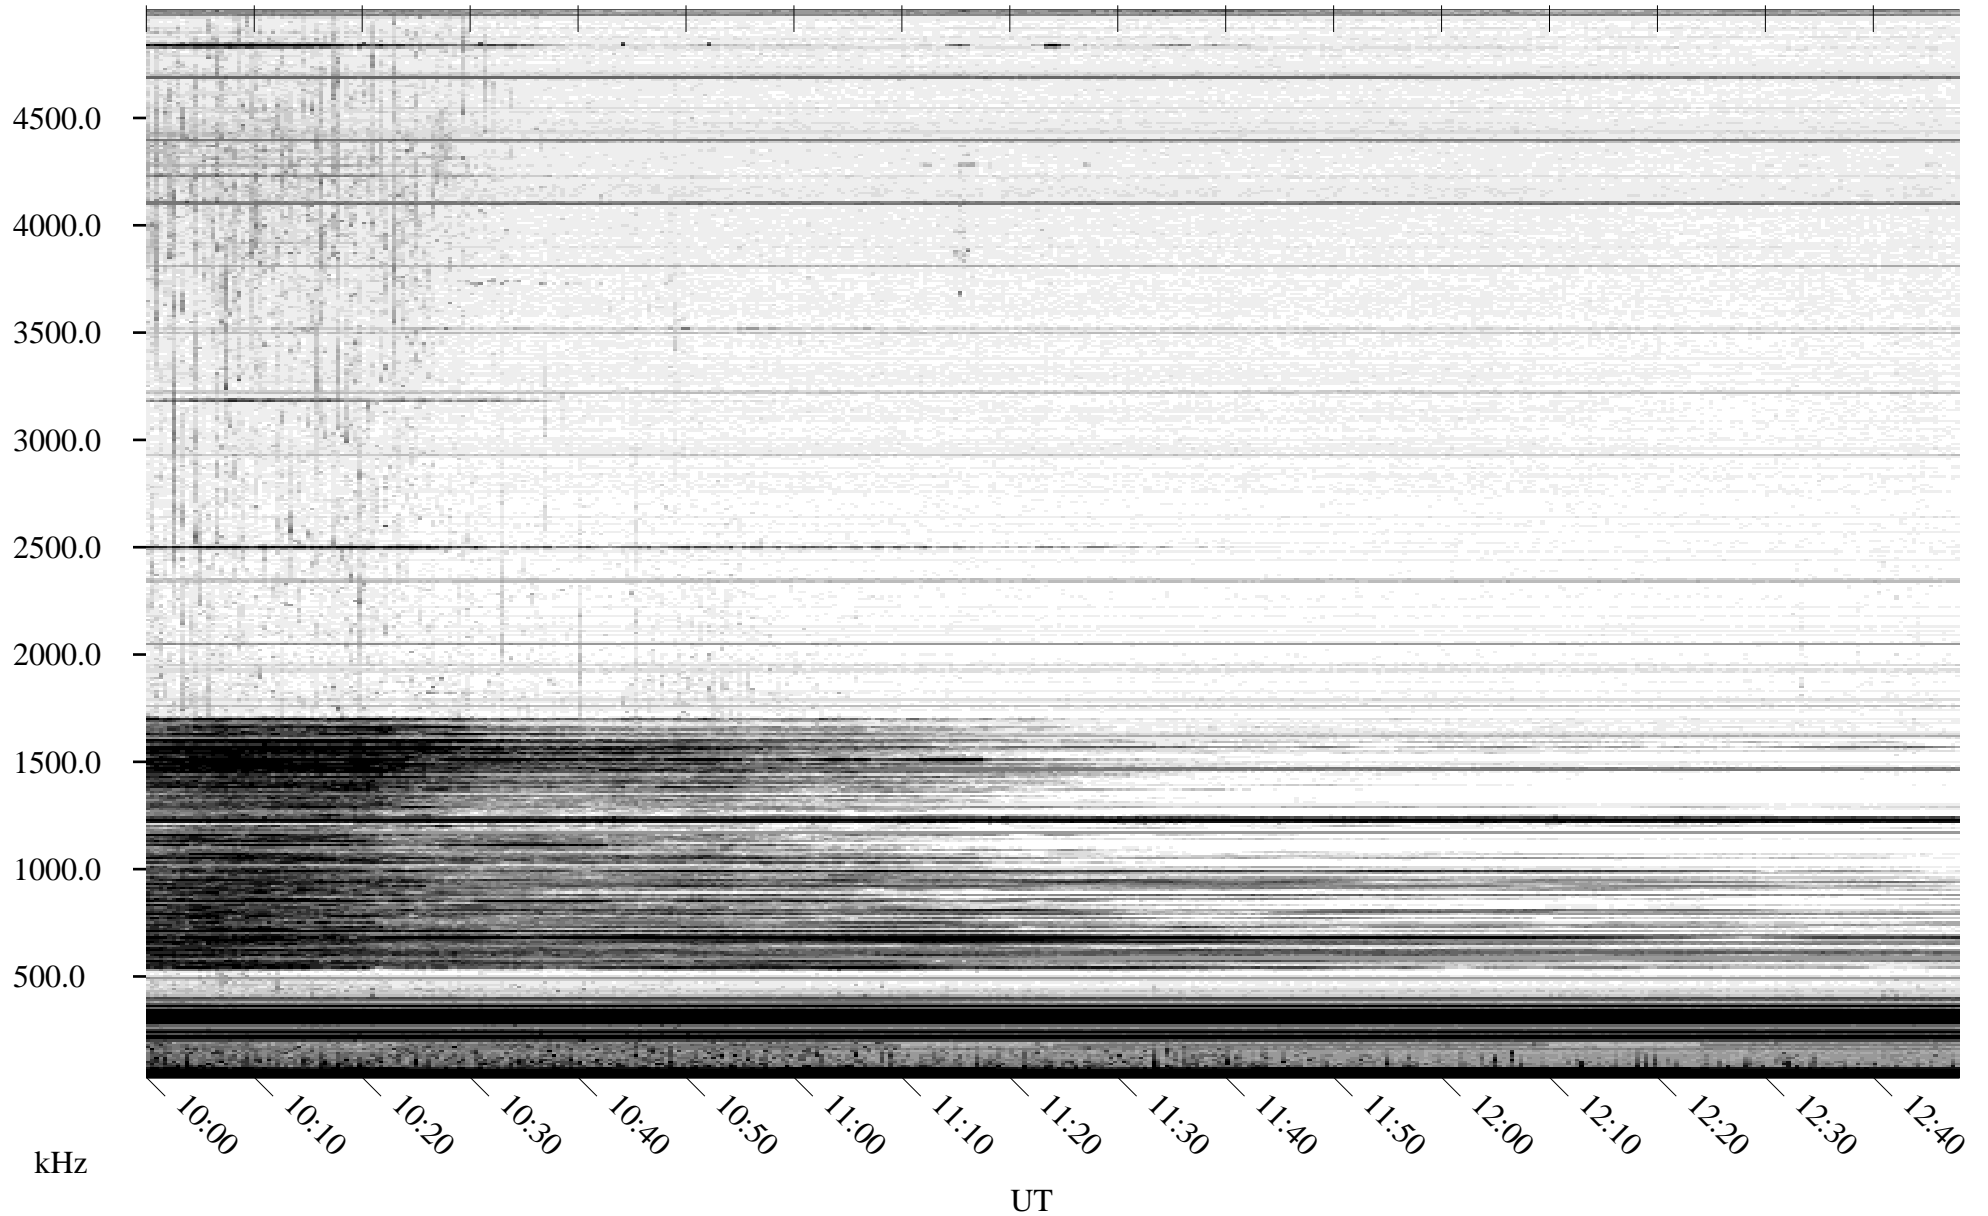

08/25/2010 Churchill, Manitoba

Linear Scale Black = 161 White = 15

ch10237l.r01SUm max_12

Page 1

08/25/2010 Churchill, Manitoba

Linear Scale Black = 161 White = 15

ch10237l.r01SUm max_12

Page 2

08/26/2010 Churchill, Manitoba

Linear Scale Black = 161 White = 15

ch10237l.r01SUm max_12

Page 3

08/26/2010 Churchill, Manitoba

Linear Scale Black = 161 White = 15

ch10237l.r01SUm max_12

Page 4

08/26/2010 Churchill, Manitoba

Linear Scale Black = 161 White = 15

ch10237l.r01SUm max_12

Page 5

08/26/2010 Churchill, Manitoba

Linear Scale Black = 161 White = 15

ch10237l.r01SUm max_12

Page 6

08/26/2010 Churchill, Manitoba

Linear Scale Black = 161 White = 15

ch10237l.r01SUM max_12

Page 7

08/26/2010 Churchill, Manitoba

Linear Scale Black = 161 White = 15

ch10237l.r01SUm max_12

Page 8