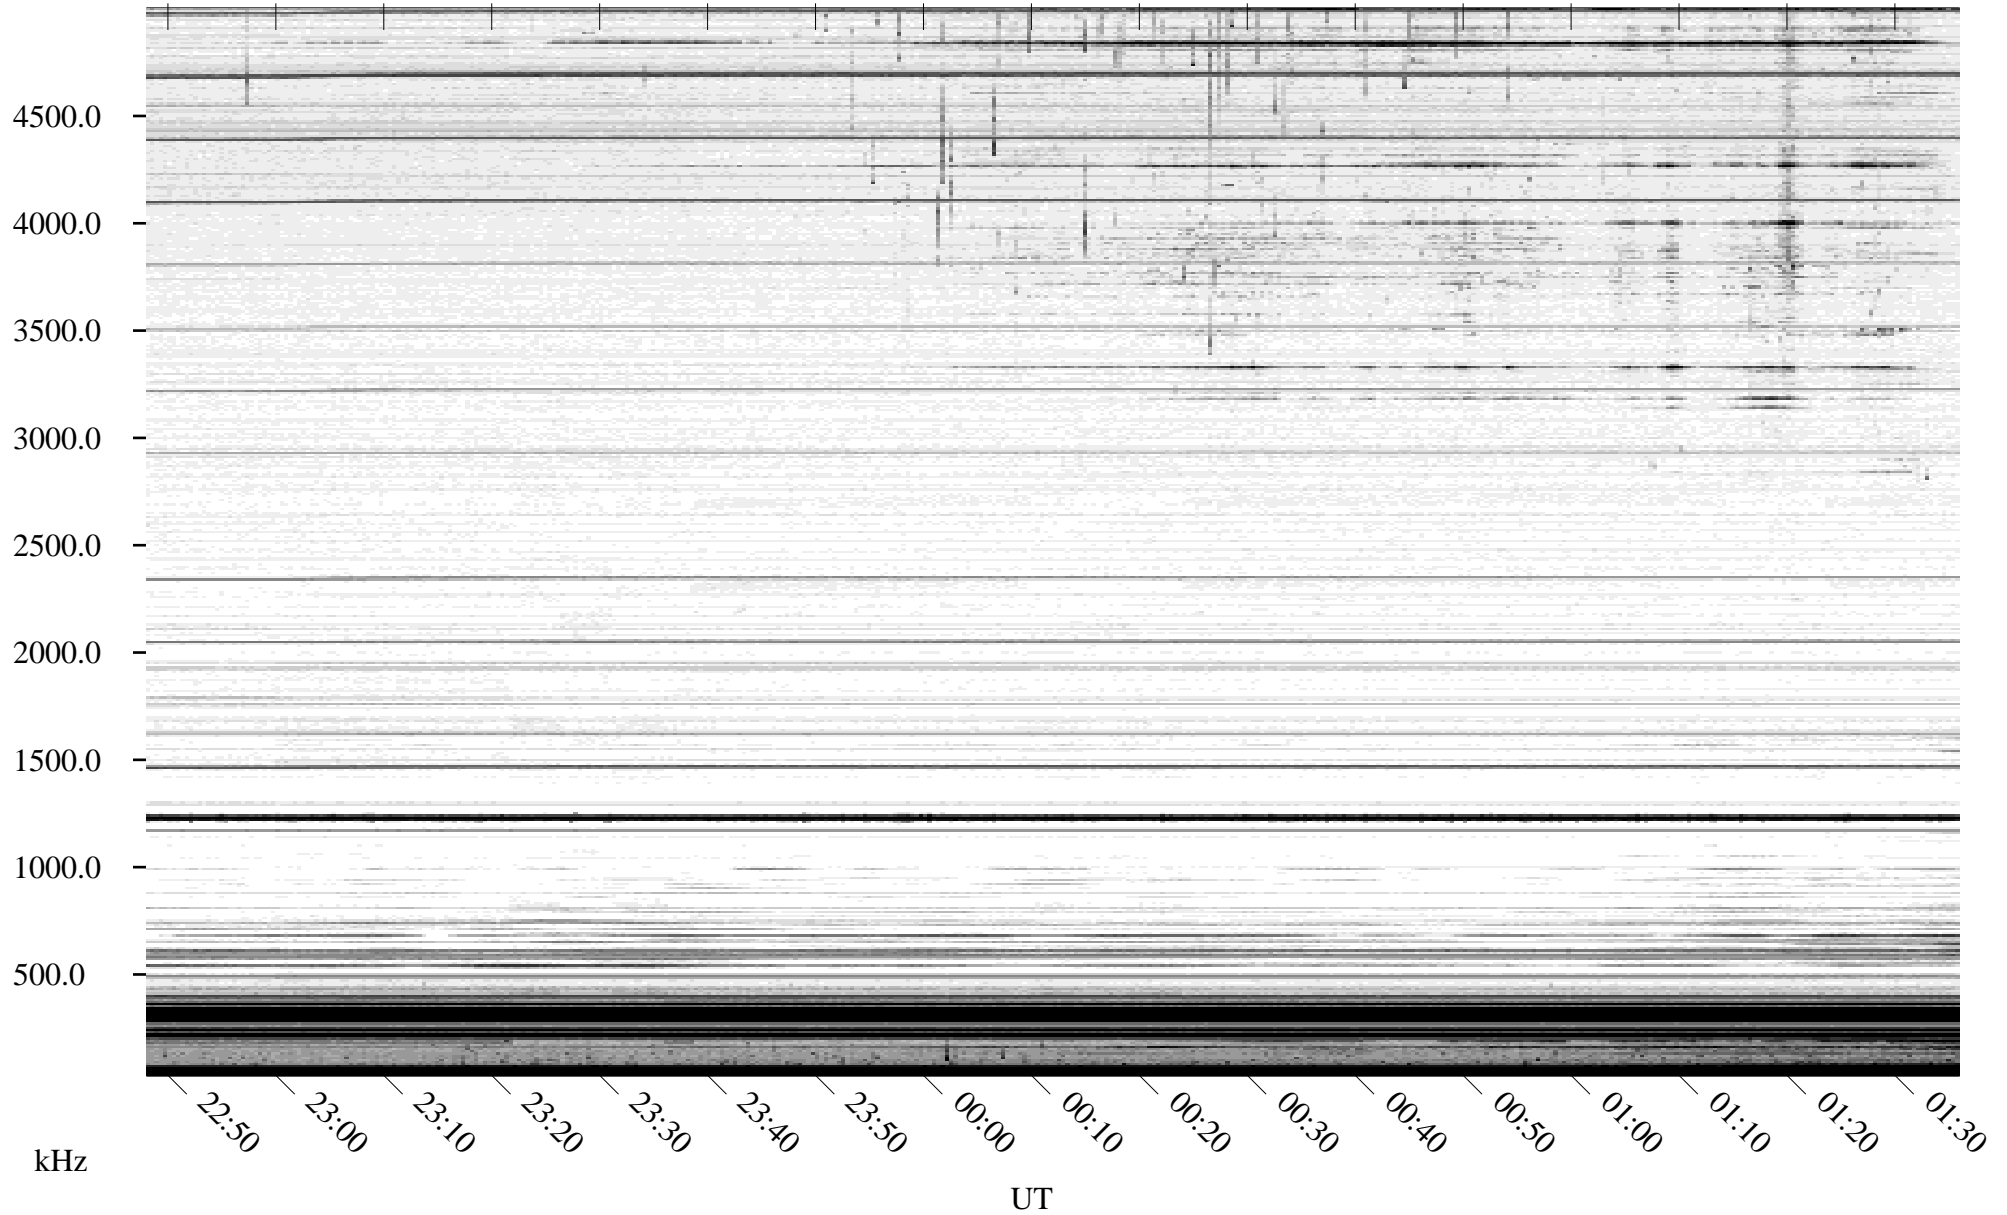

08/25/2010 Churchill, Manitoba

Linear Scale Black = 161 White = 15

ch10237l.r01SUm max_12

Page 1

08/25/2010 Churchill, Manitoba

Linear Scale Black = 161 White = 15

ch10237l.r01SUm max_12

Page 2

08/26/2010 Churchill, Manitoba

Linear Scale Black = 161 White = 15

ch10237l.r01SUm max_12

Page 3

08/26/2010 Churchill, Manitoba

Linear Scale Black = 161 White = 15

ch10237l.r01SUm max_12

Page 4

08/26/2010 Churchill, Manitoba

Linear Scale Black = 161 White = 15

ch10237l.r01SUm max_12

Page 5

08/26/2010 Churchill, Manitoba

Linear Scale Black = 161 White = 15

ch10237l.r01SUm max_12

Page 6

08/26/2010 Churchill, Manitoba

Linear Scale Black = 161 White = 15

ch10237l.r01SUM max_12

Page 7

08/26/2010 Churchill, Manitoba

Linear Scale Black = 161 White = 15

ch10237l.r01SUm max_12

Page 8