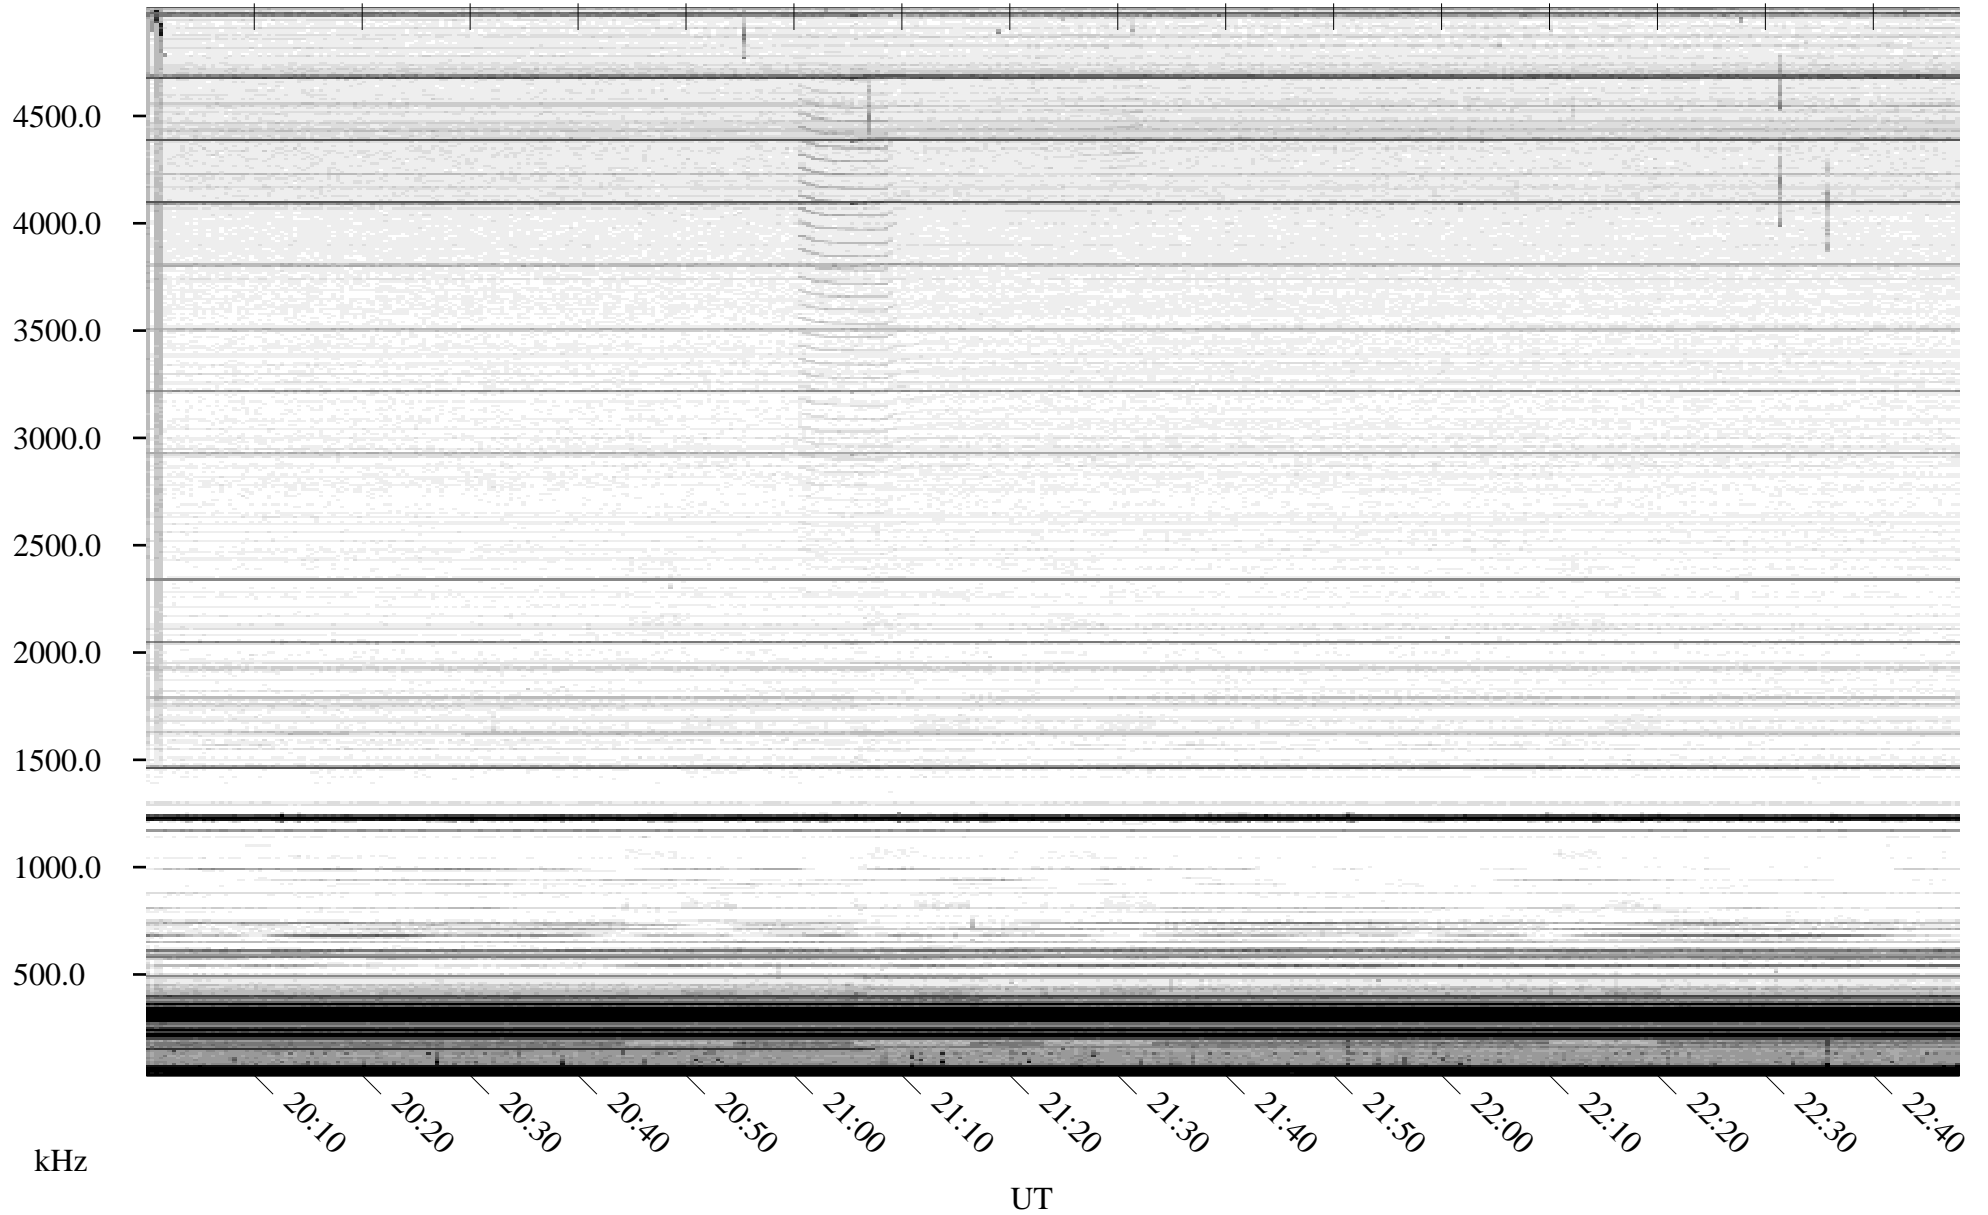

08/25/2010 Churchill, Manitoba

Linear Scale Black = 161 White = 15

ch10237l.r01SUm max_12

Page 1

08/25/2010 Churchill, Manitoba

Linear Scale Black = 161 White = 15

ch10237l.r01SUm max_12

Page 2

08/26/2010 Churchill, Manitoba

Linear Scale Black = 161 White = 15

ch10237l.r01SUm max_12

Page 3

08/26/2010 Churchill, Manitoba

Linear Scale Black = 161 White = 15

ch10237l.r01SUm max_12

Page 4

08/26/2010 Churchill, Manitoba

Linear Scale Black = 161 White = 15

ch10237l.r01SUm max_12

Page 5

08/26/2010 Churchill, Manitoba

Linear Scale Black = 161 White = 15

ch10237l.r01SUm max_12

Page 6

08/26/2010 Churchill, Manitoba

Linear Scale Black = 161 White = 15

ch10237l.r01SUM max_12

Page 7

08/26/2010 Churchill, Manitoba

Linear Scale Black = 161 White = 15

ch10237l.r01SUm max_12

Page 8