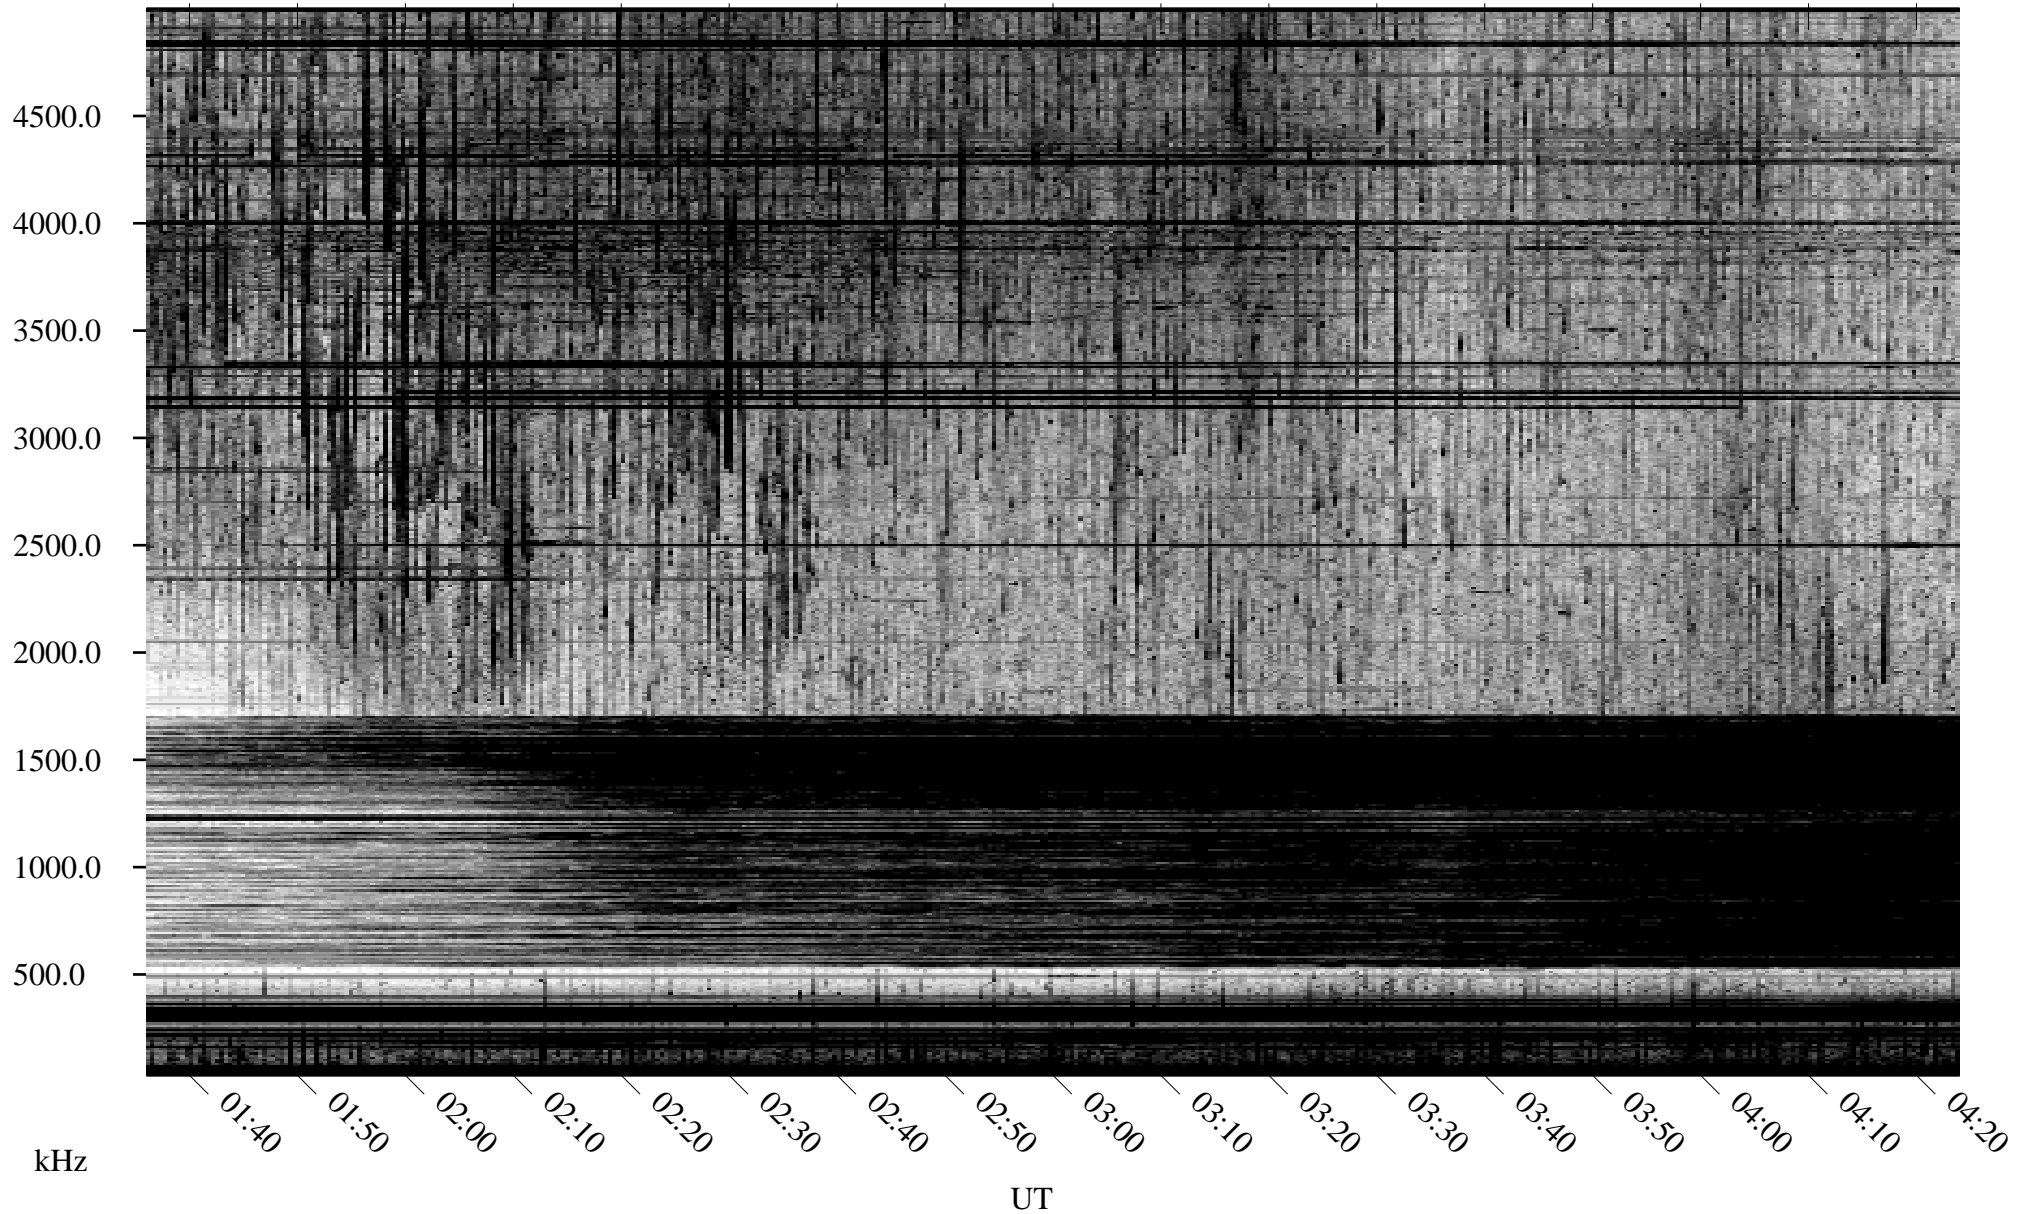

08/26/2010 Churchill, Manitoba

Linear Scale Black = 161 White = 15

ch10238l.r00SUm max_12

Page 1

08/26/2010 Churchill, Manitoba

Linear Scale Black = 161 White = 15

ch10238l.r00SUm max_12

Page 2

08/27/2010 Churchill, Manitoba

Linear Scale Black = 161 White = 15

ch10238l.r00SUm max_12

Page 3

08/27/2010 Churchill, Manitoba

Linear Scale Black = 161 White = 15

ch10238l.r00SUm max_12

Page 4

08/27/2010 Churchill, Manitoba

Linear Scale Black = 161 White = 15

ch10238l.r00SUm max_12

Page 5

08/27/2010 Churchill, Manitoba

Linear Scale Black = 161 White = 15

ch10238l.r00SUm max_12

Page 6

08/27/2010 Churchill, Manitoba

Linear Scale Black = 161 White = 15

ch10238l.r00SUm max_12

Page 7

08/27/2010 Churchill, Manitoba

Linear Scale Black = 161 White = 15

ch10238l.r00SUm max_12

Page 8