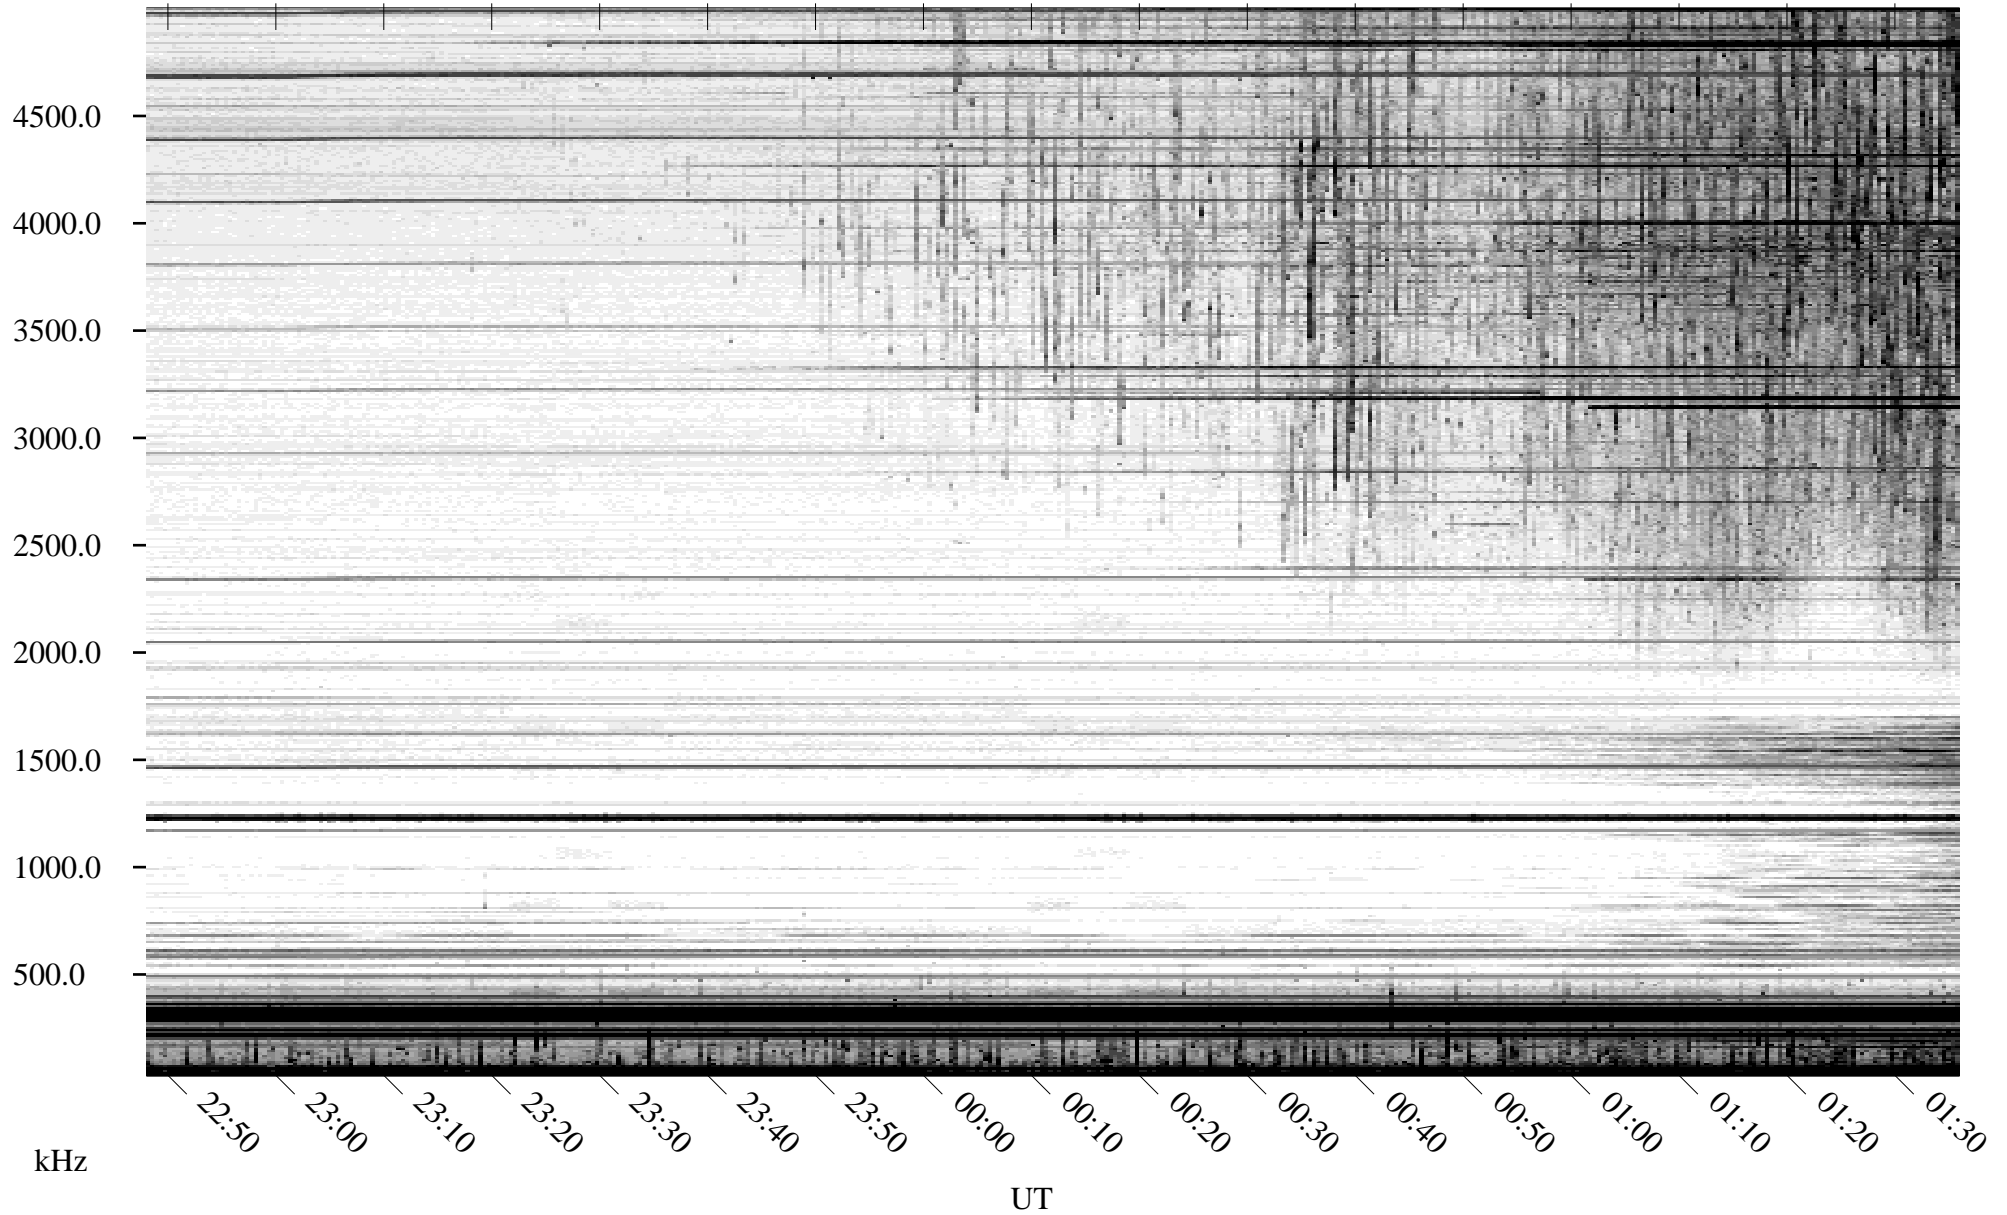

08/26/2010 Churchill, Manitoba

Linear Scale Black = 161 White = 15

ch10238l.r00SUm max_12

Page 1

08/26/2010 Churchill, Manitoba

Linear Scale Black = 161 White = 15

ch10238l.r00SUm max_12

Page 2

08/27/2010 Churchill, Manitoba

Linear Scale Black = 161 White = 15

ch10238l.r00SUm max_12

Page 3

08/27/2010 Churchill, Manitoba

Linear Scale Black = 161 White = 15

ch10238l.r00SUm max_12

Page 4

08/27/2010 Churchill, Manitoba

Linear Scale Black = 161 White = 15

ch10238l.r00SUm max_12

Page 5

08/27/2010 Churchill, Manitoba

Linear Scale Black = 161 White = 15

ch10238l.r00SUm max_12

Page 6

08/27/2010 Churchill, Manitoba

Linear Scale Black = 161 White = 15

ch10238l.r00SUm max_12

Page 7

08/27/2010 Churchill, Manitoba

Linear Scale Black = 161 White = 15

ch10238l.r00SUm max_12

Page 8