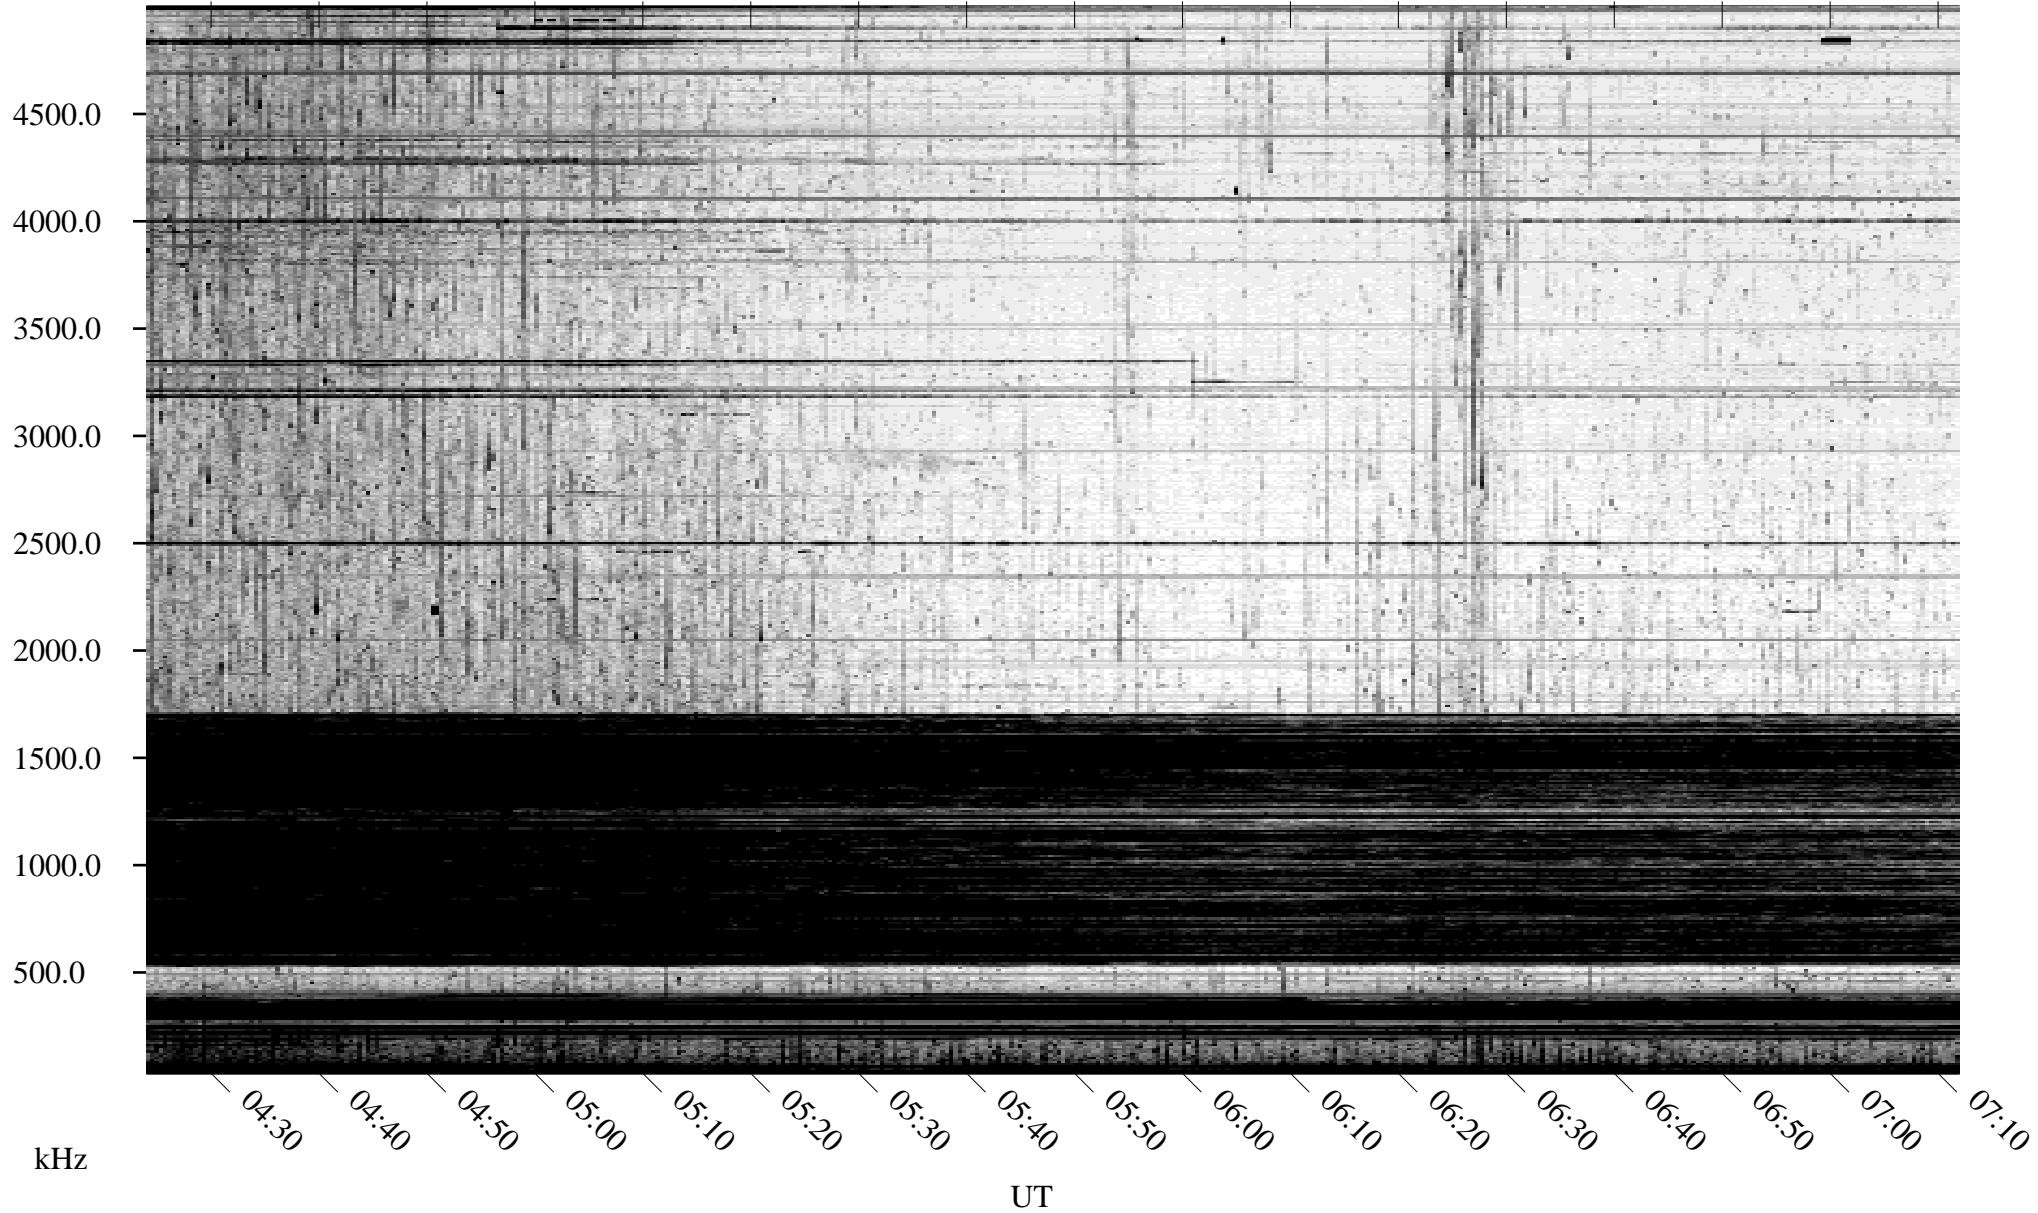

08/26/2010 Churchill, Manitoba

Linear Scale Black = 161 White = 15

ch10238l.r00SUm max_12

Page 1

08/26/2010 Churchill, Manitoba

Linear Scale Black = 161 White = 15

ch10238l.r00SUm max_12

Page 2

08/27/2010 Churchill, Manitoba

Linear Scale Black = 161 White = 15

ch10238l.r00SUm max_12

Page 3

08/27/2010 Churchill, Manitoba

Linear Scale Black = 161 White = 15

ch10238l.r00SUm max_12

Page 4

08/27/2010 Churchill, Manitoba

Linear Scale Black = 161 White = 15

ch10238l.r00SUm max_12

Page 5

08/27/2010 Churchill, Manitoba

Linear Scale Black = 161 White = 15

ch10238l.r00SUm max_12

Page 6

08/27/2010 Churchill, Manitoba

Linear Scale Black = 161 White = 15

ch10238l.r00SUm max_12

Page 7

08/27/2010 Churchill, Manitoba

Linear Scale Black = 161 White = 15

ch10238l.r00SUm max_12

Page 8