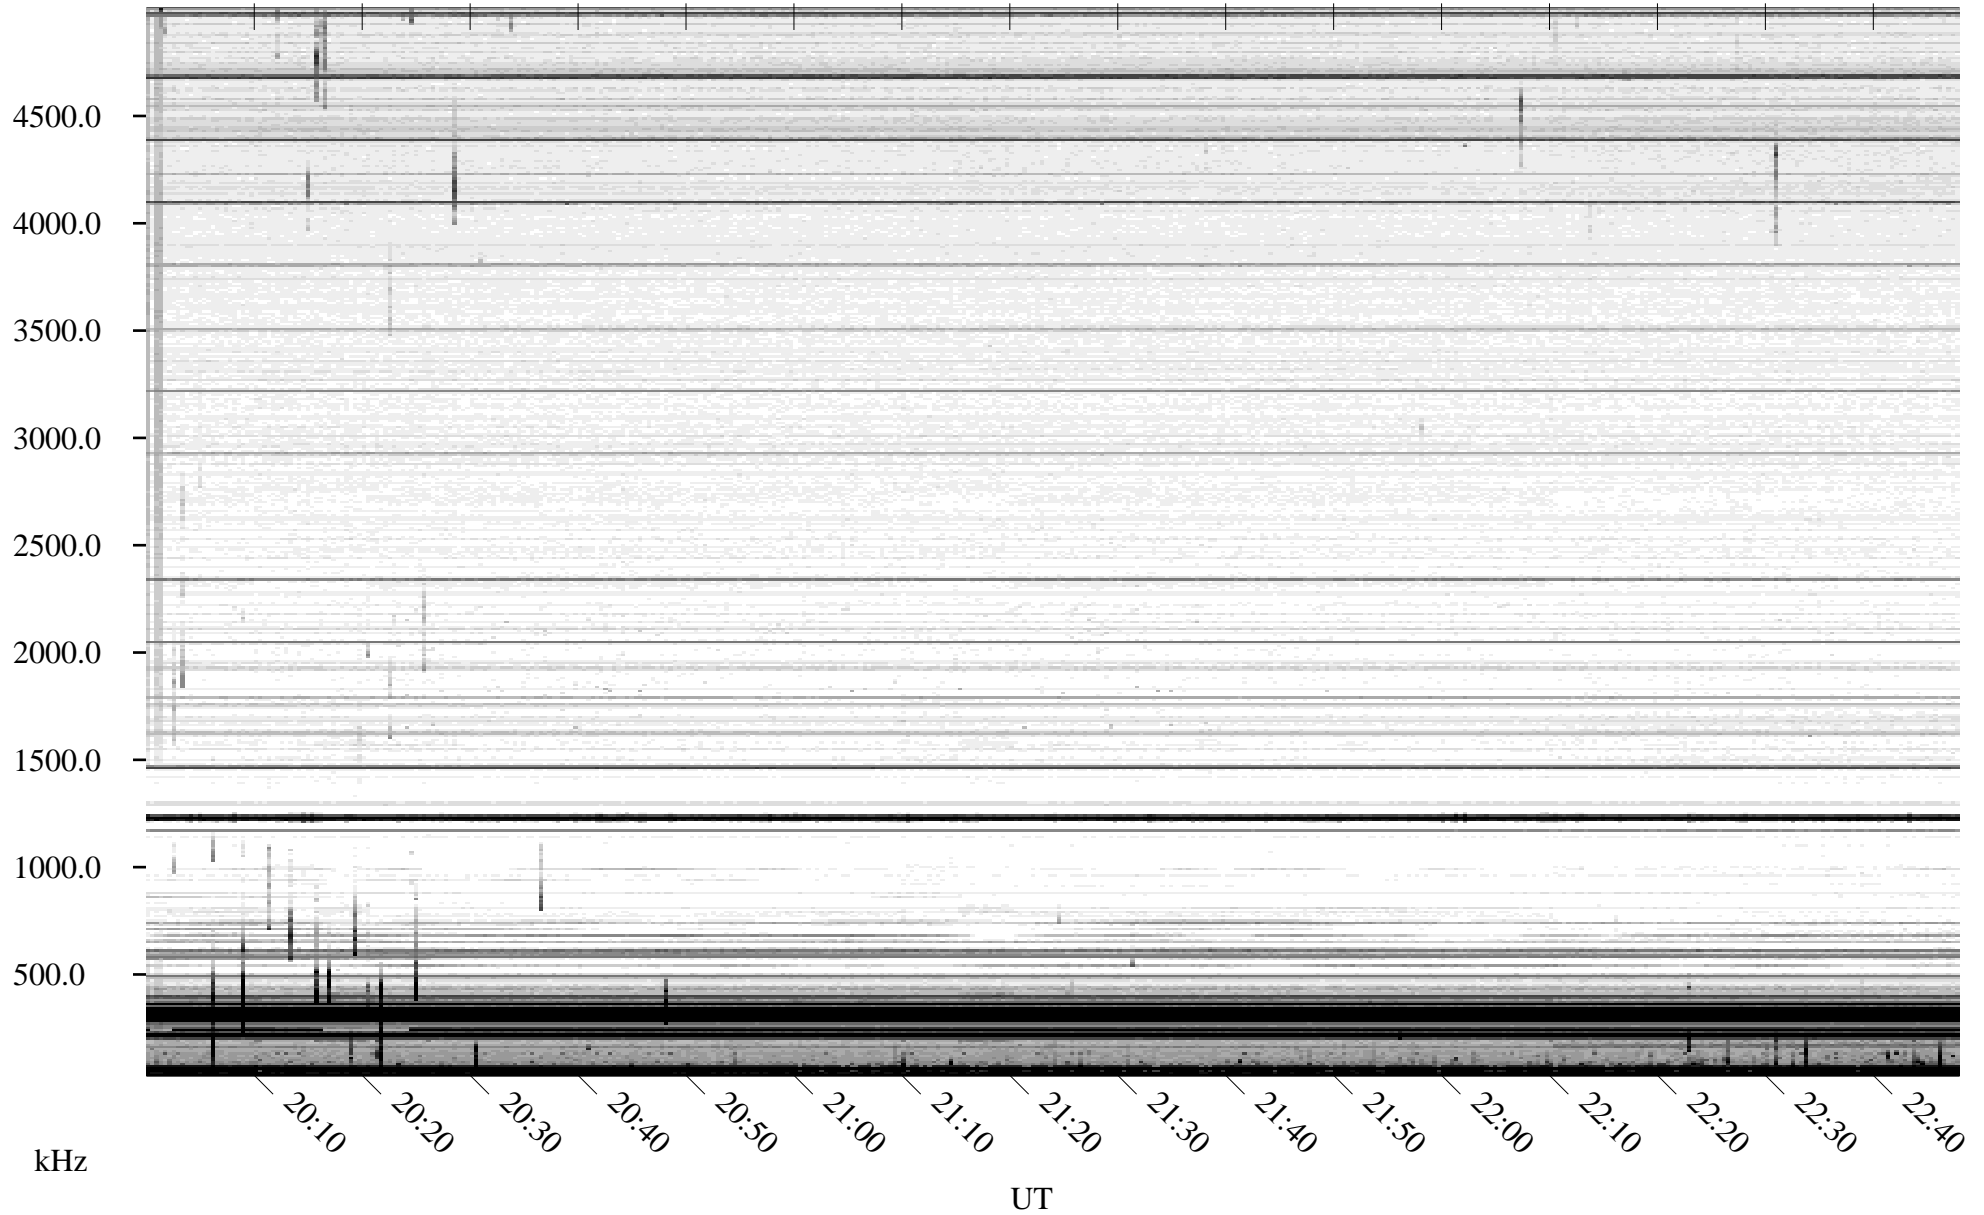

08/26/2010 Churchill, Manitoba

Linear Scale Black = 161 White = 15

ch10238l.r00SUm max_12

Page 1

08/26/2010 Churchill, Manitoba

Linear Scale Black = 161 White = 15

ch10238l.r00SUm max_12

Page 2

08/27/2010 Churchill, Manitoba

Linear Scale Black = 161 White = 15

ch10238l.r00SUm max_12

Page 3

08/27/2010 Churchill, Manitoba

Linear Scale Black = 161 White = 15

ch10238l.r00SUm max_12

Page 4

08/27/2010 Churchill, Manitoba

Linear Scale Black = 161 White = 15

ch10238l.r00SUm max_12

Page 5

08/27/2010 Churchill, Manitoba

Linear Scale Black = 161 White = 15

ch10238l.r00SUm max_12

Page 6

08/27/2010 Churchill, Manitoba

Linear Scale Black = 161 White = 15

ch10238l.r00SUm max_12

Page 7

08/27/2010 Churchill, Manitoba

Linear Scale Black = 161 White = 15

ch10238l.r00SUm max_12

Page 8