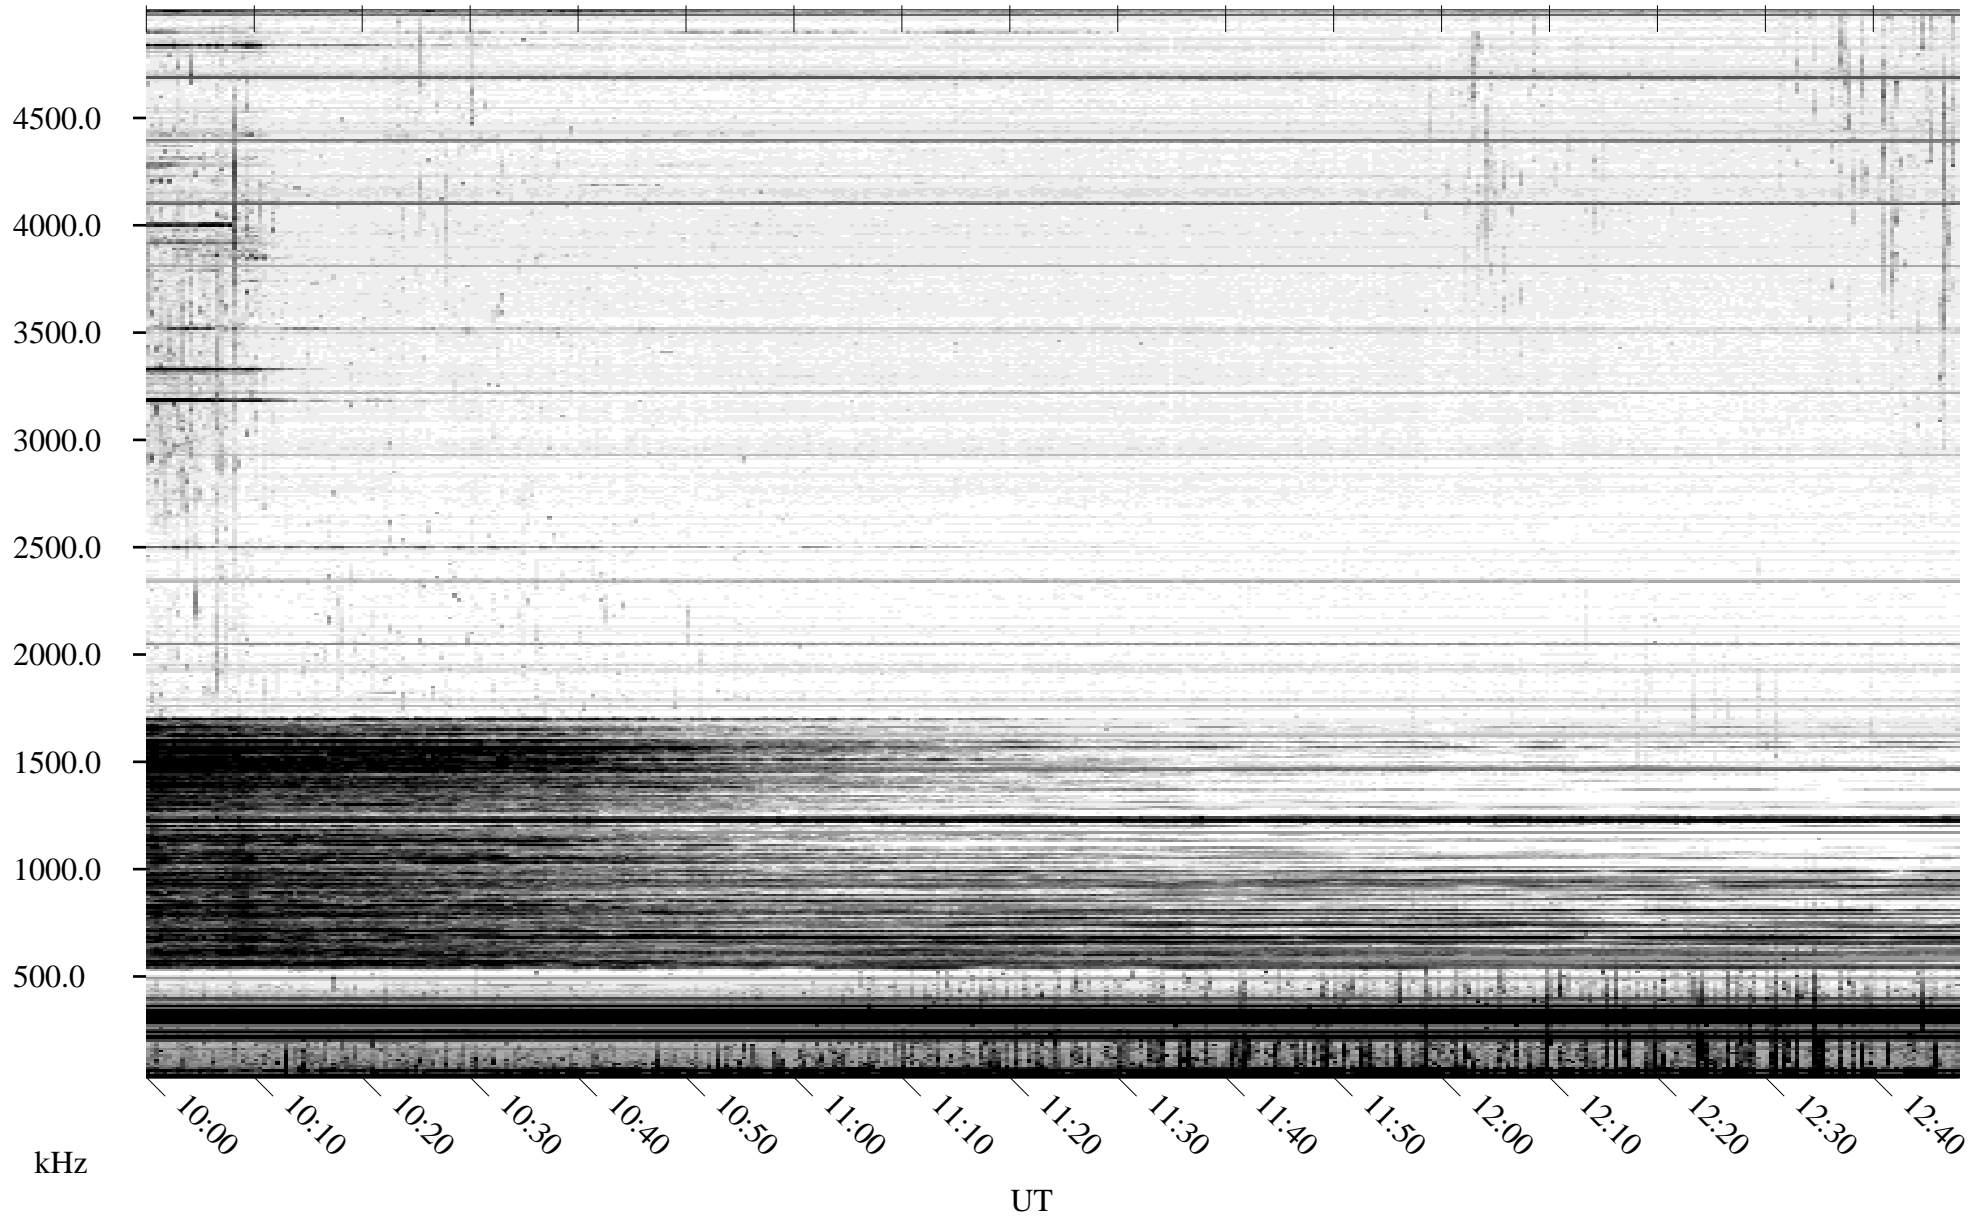

08/26/2010 Churchill, Manitoba

Linear Scale Black = 161 White = 15

ch10238l.r00SUm max_12

Page 1

08/26/2010 Churchill, Manitoba

Linear Scale Black = 161 White = 15

ch10238l.r00SUm max_12

Page 2

08/27/2010 Churchill, Manitoba

Linear Scale Black = 161 White = 15

ch10238l.r00SUm max_12

Page 3

08/27/2010 Churchill, Manitoba

Linear Scale Black = 161 White = 15

ch10238l.r00SUm max_12

Page 4

08/27/2010 Churchill, Manitoba

Linear Scale Black = 161 White = 15

ch10238l.r00SUm max_12

Page 5

08/27/2010 Churchill, Manitoba

Linear Scale Black = 161 White = 15

ch10238l.r00SUm max_12

Page 6

08/27/2010 Churchill, Manitoba

Linear Scale Black = 161 White = 15

ch10238l.r00SUm max_12

Page 7

08/27/2010 Churchill, Manitoba

Linear Scale Black = 161 White = 15

ch10238l.r00SUm max_12

Page 8