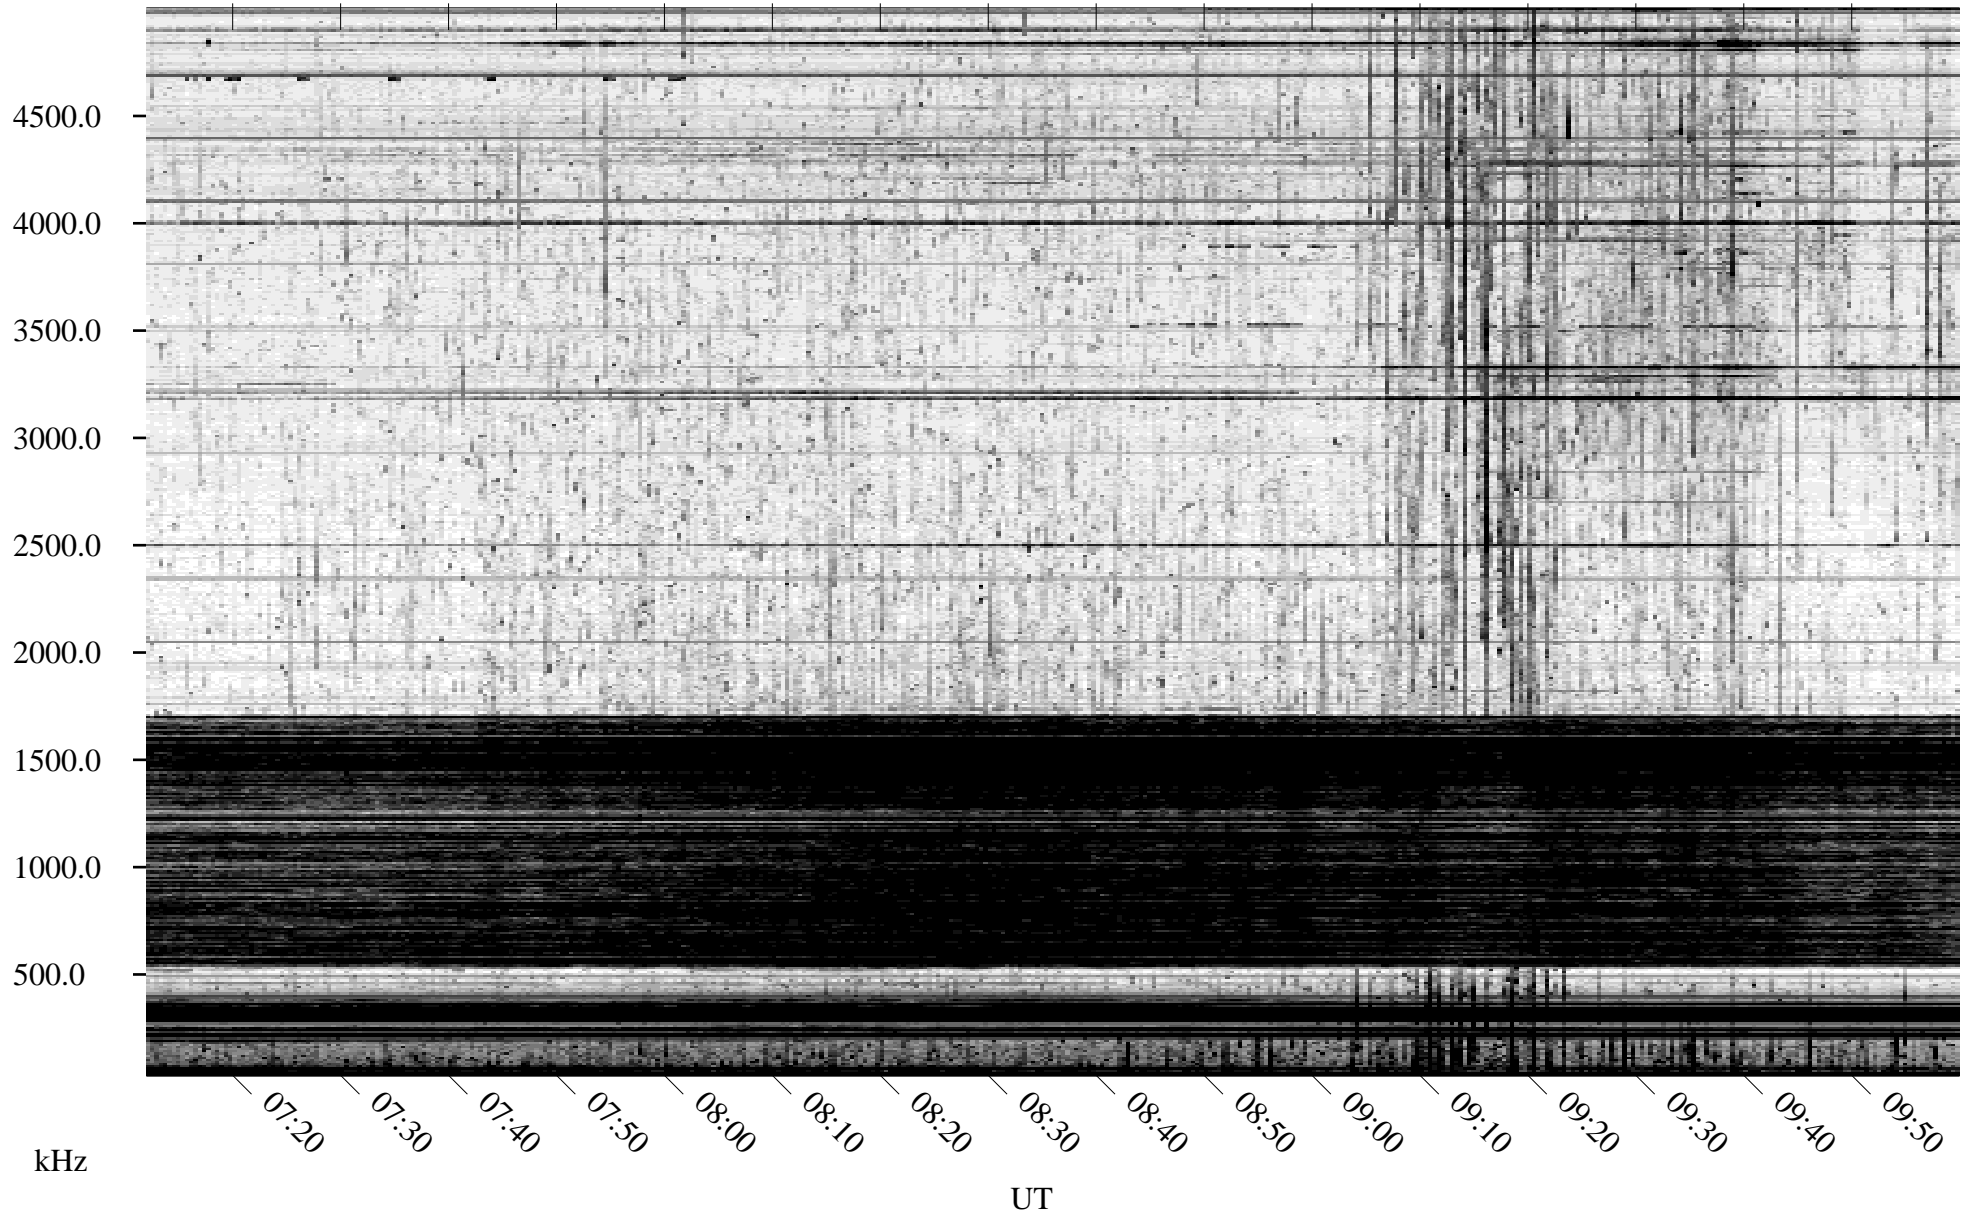

08/26/2010 Churchill, Manitoba

Linear Scale Black = 161 White = 15

ch10238l.r00SUm max_12

Page 1

08/26/2010 Churchill, Manitoba

Linear Scale Black = 161 White = 15

ch10238l.r00SUm max_12

Page 2

08/27/2010 Churchill, Manitoba

Linear Scale Black = 161 White = 15

ch10238l.r00SUm max_12

Page 3

08/27/2010 Churchill, Manitoba

Linear Scale Black = 161 White = 15

ch10238l.r00SUm max_12

Page 4

08/27/2010 Churchill, Manitoba

Linear Scale Black = 161 White = 15

ch10238l.r00SUm max_12

Page 5

08/27/2010 Churchill, Manitoba

Linear Scale Black = 161 White = 15

ch10238l.r00SUm max_12

Page 6

08/27/2010 Churchill, Manitoba

Linear Scale Black = 161 White = 15

ch10238l.r00SUm max_12

Page 7

08/27/2010 Churchill, Manitoba

Linear Scale Black = 161 White = 15

ch10238l.r00SUm max_12

Page 8