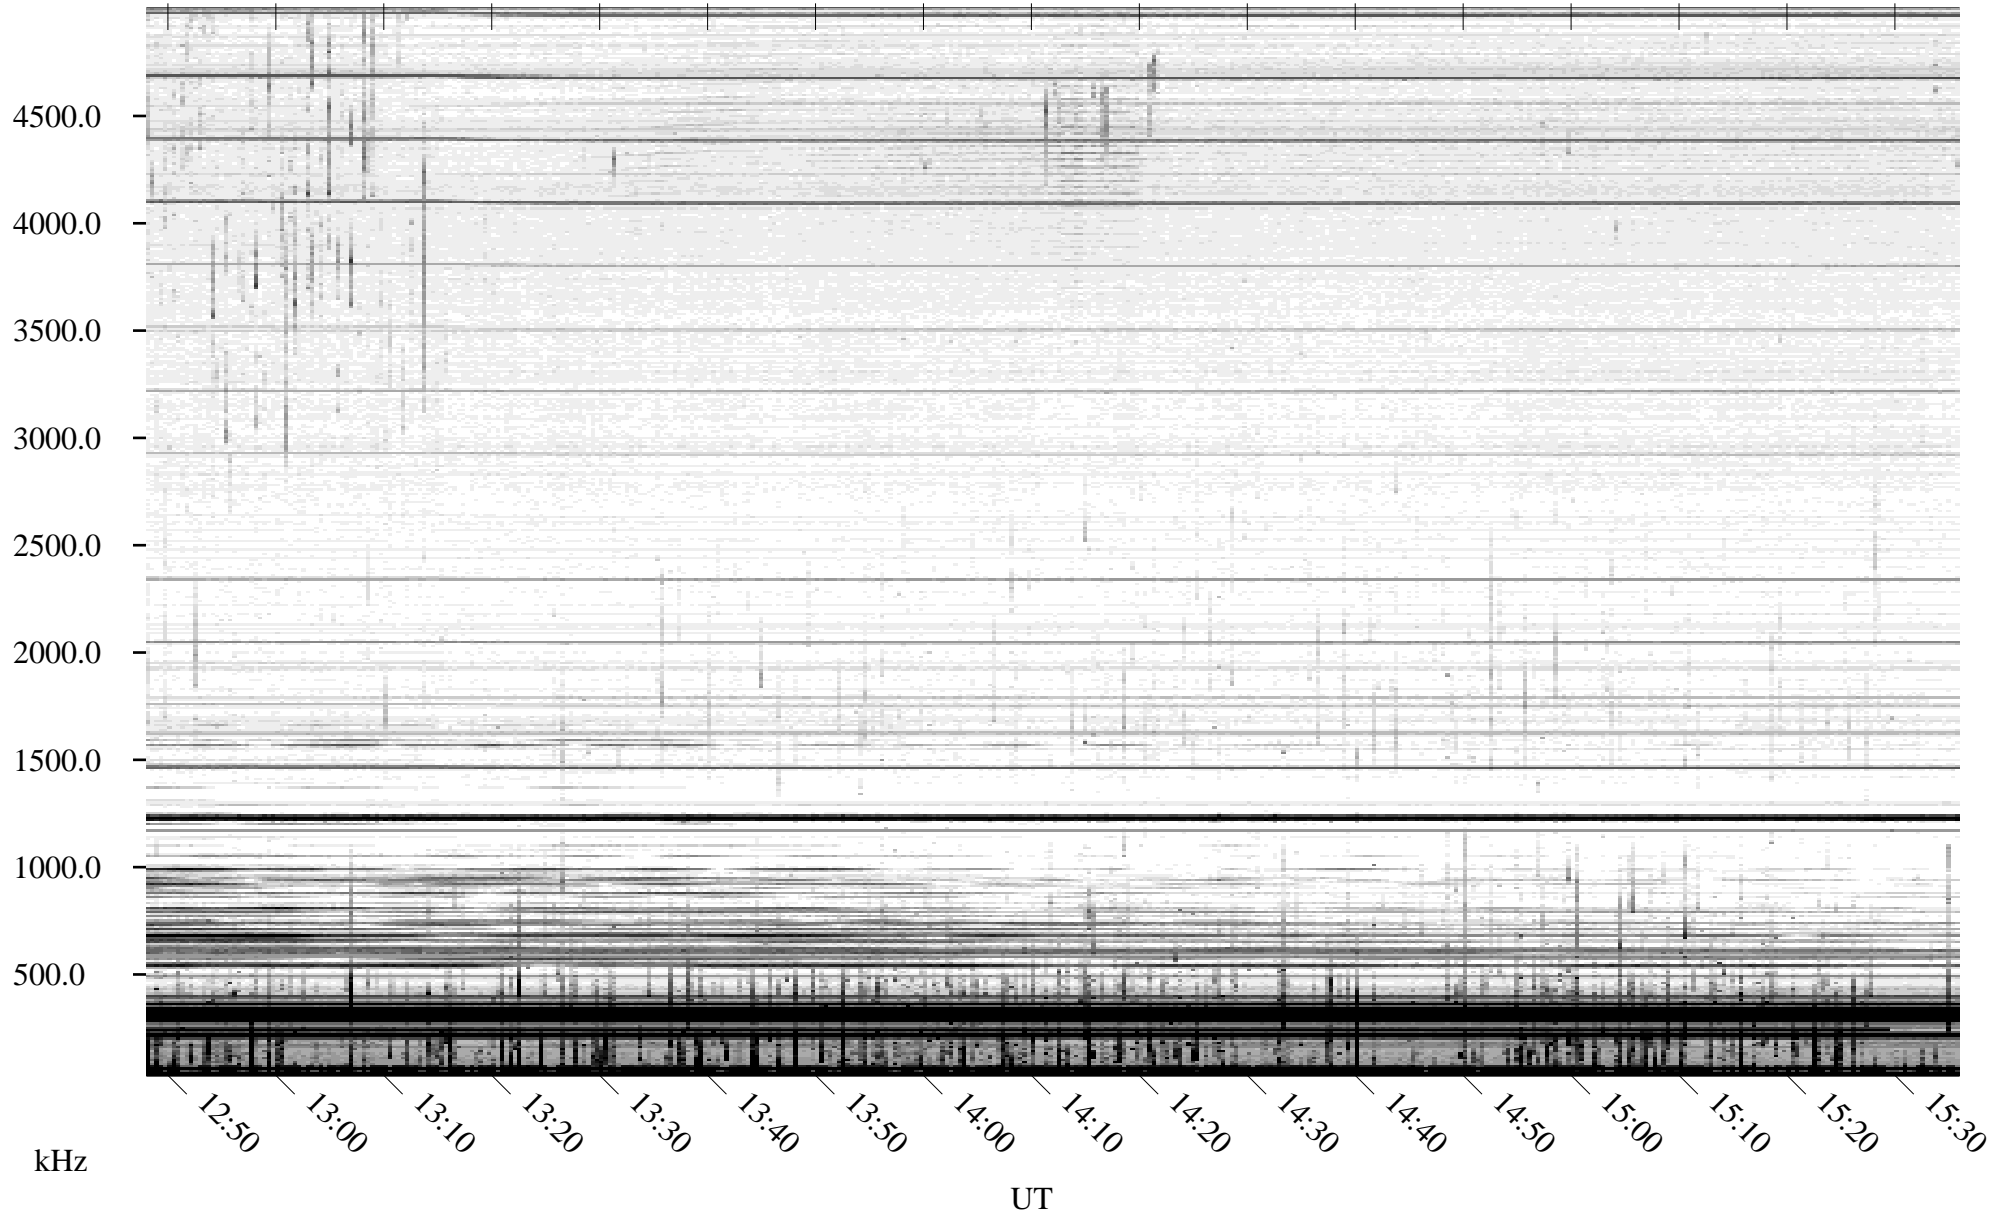

08/26/2010 Churchill, Manitoba

Linear Scale Black = 161 White = 15

ch10238l.r00SUm max_12

Page 1

08/26/2010 Churchill, Manitoba

Linear Scale Black = 161 White = 15

ch10238l.r00SUm max_12

Page 2

08/27/2010 Churchill, Manitoba

Linear Scale Black = 161 White = 15

ch10238l.r00SUm max_12

Page 3

08/27/2010 Churchill, Manitoba

Linear Scale Black = 161 White = 15

ch10238l.r00SUm max_12

Page 4

08/27/2010 Churchill, Manitoba

Linear Scale Black = 161 White = 15

ch10238l.r00SUm max_12

Page 5

08/27/2010 Churchill, Manitoba

Linear Scale Black = 161 White = 15

ch10238l.r00SUm max_12

Page 6

08/27/2010 Churchill, Manitoba

Linear Scale Black = 161 White = 15

ch10238l.r00SUm max_12

Page 7

08/27/2010 Churchill, Manitoba

Linear Scale Black = 161 White = 15

ch10238l.r00SUm max_12

Page 8