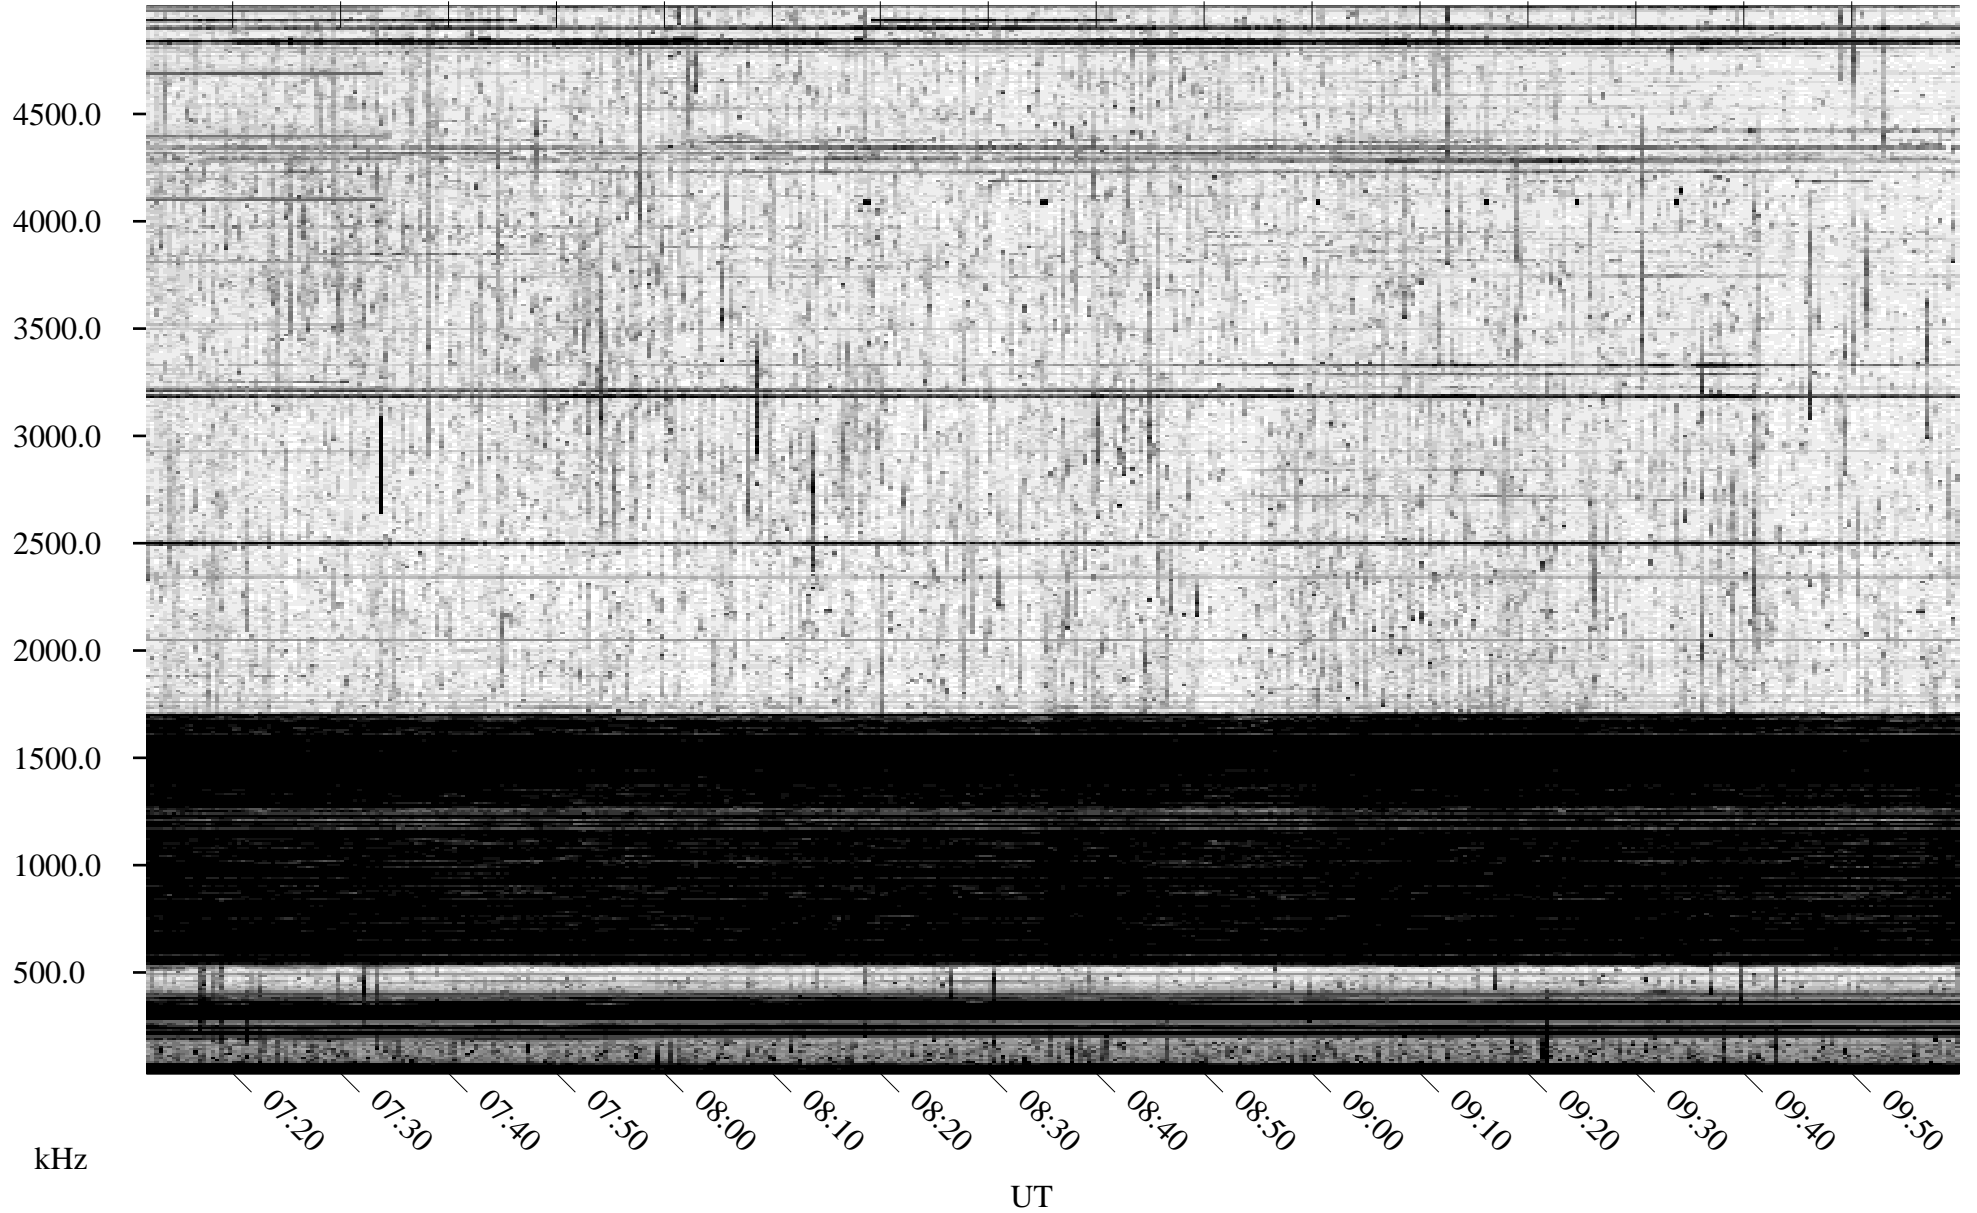

08/27/2010 Churchill, Manitoba

Linear Scale Black = 161 White = 15

ch10239l.r00SUm max_12

Page 1

08/27/2010 Churchill, Manitoba

Linear Scale Black = 161 White = 15

ch10239l.r00SUm max_12

Page 2

08/28/2010 Churchill, Manitoba

Linear Scale Black = 161 White = 15

ch10239l.r00SUm max_12

Page 3

08/28/2010 Churchill, Manitoba

Linear Scale Black = 161 White = 15

ch10239l.r00SUm max_12

Page 4

08/28/2010 Churchill, Manitoba

Linear Scale Black = 161 White = 15

ch10239l.r00SUm max_12

Page 5

08/28/2010 Churchill, Manitoba

Linear Scale Black = 161 White = 15

ch10239l.r00SUm max_12

Page 6

08/28/2010 Churchill, Manitoba

Linear Scale Black = 161 White = 15

ch10239l.r00SUm max_12

Page 7

08/28/2010 Churchill, Manitoba

Linear Scale Black = 161 White = 15

ch10239l.r00SUm max_12