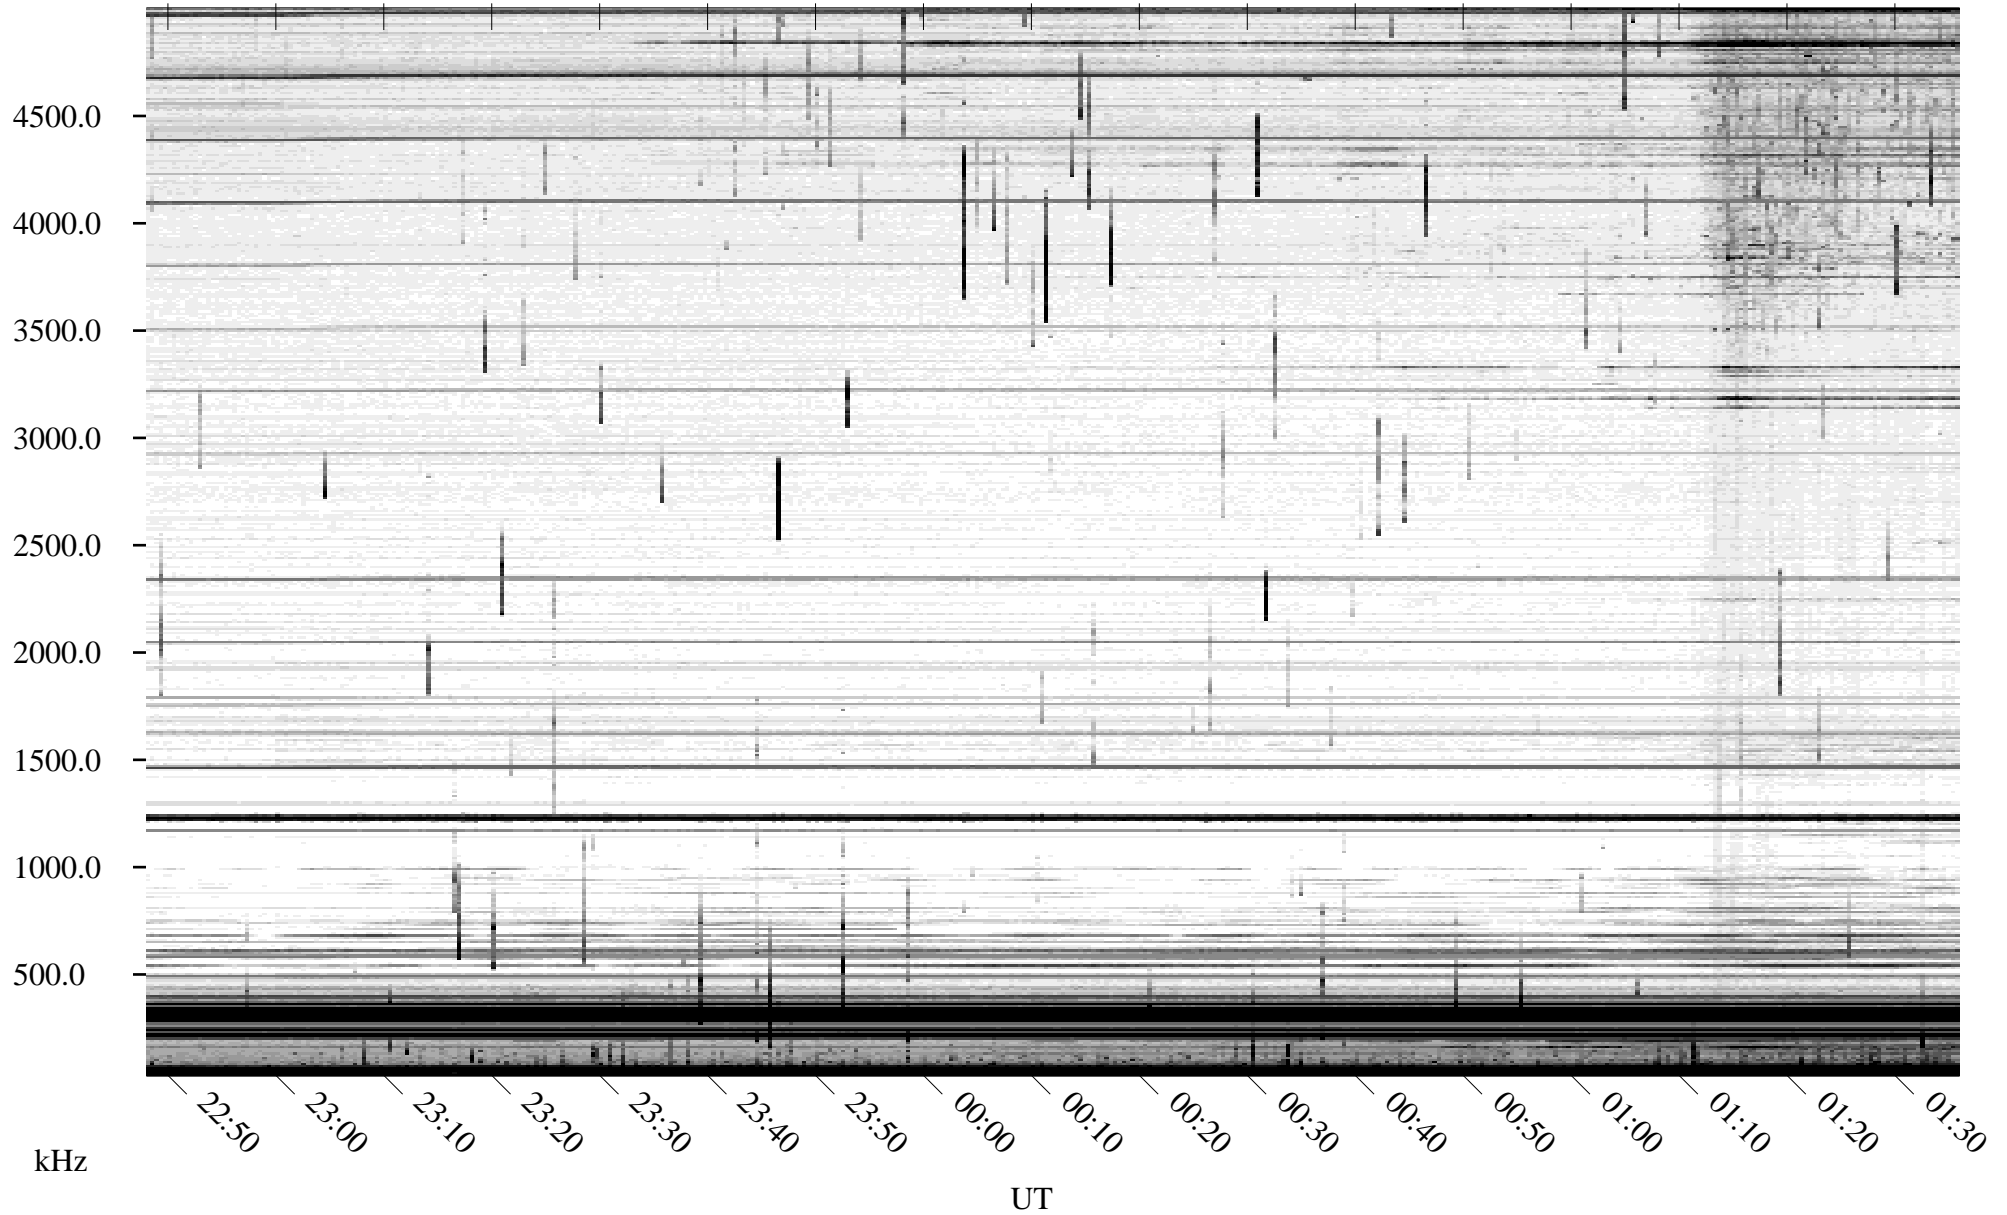

08/27/2010 Churchill, Manitoba

Linear Scale Black = 161 White = 15

ch10239l.r00SUm max_12

Page 1

08/27/2010 Churchill, Manitoba

Linear Scale Black = 161 White = 15

ch10239l.r00SUm max_12

Page 2

08/28/2010 Churchill, Manitoba

Linear Scale Black = 161 White = 15

ch10239l.r00SUm max_12

Page 3

08/28/2010 Churchill, Manitoba

Linear Scale Black = 161 White = 15

ch10239l.r00SUm max_12

Page 4

08/28/2010 Churchill, Manitoba

Linear Scale Black = 161 White = 15

ch10239l.r00SUm max_12

Page 5

08/28/2010 Churchill, Manitoba

Linear Scale Black = 161 White = 15

ch10239l.r00SUm max_12

Page 6

08/28/2010 Churchill, Manitoba

Linear Scale Black = 161 White = 15

ch10239l.r00SUm max_12

Page 7

08/28/2010 Churchill, Manitoba

Linear Scale Black = 161 White = 15

ch10239l.r00SUm max_12