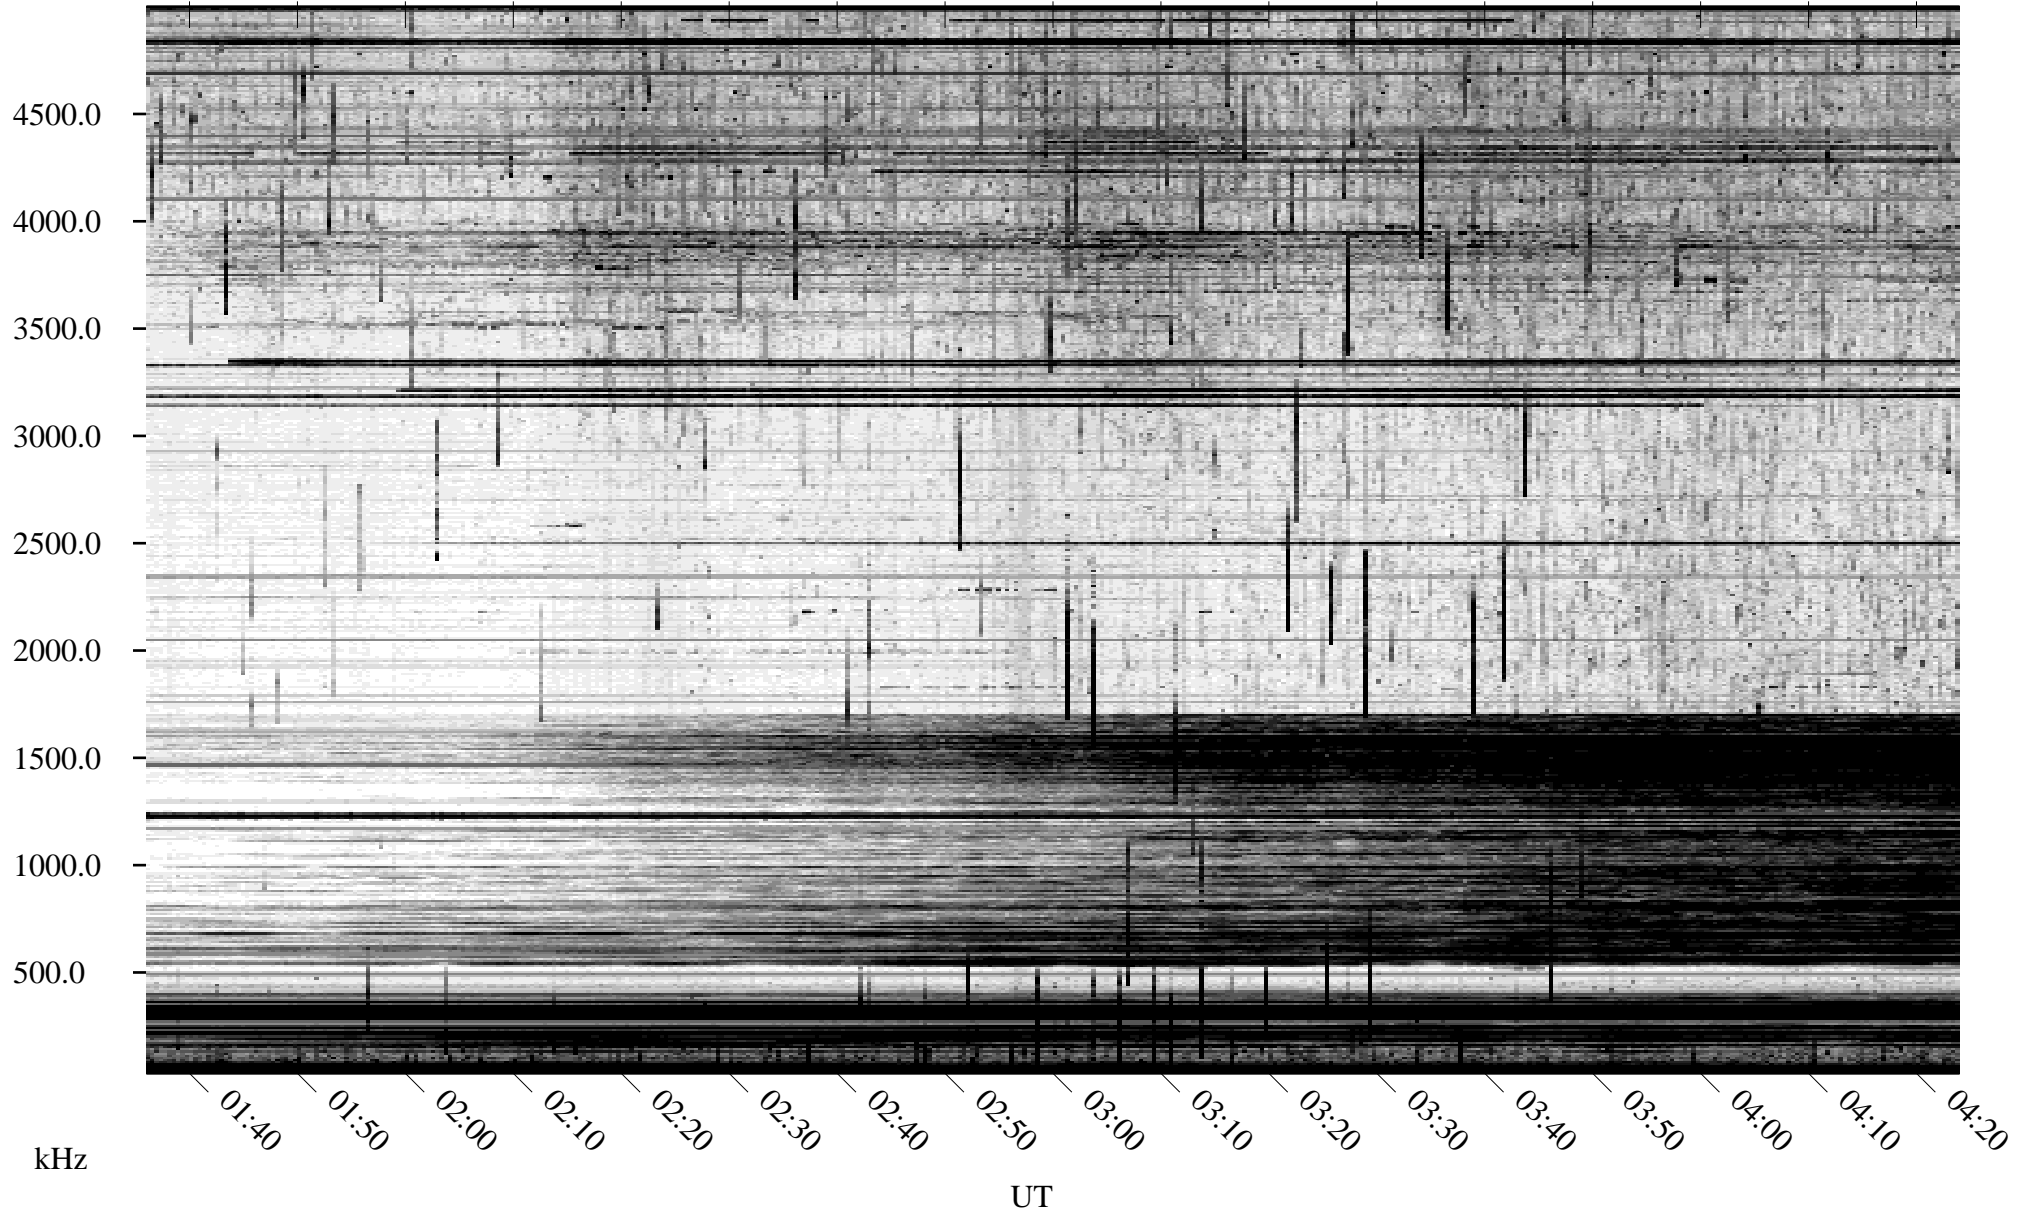

08/27/2010 Churchill, Manitoba

Linear Scale Black = 161 White = 15

ch10239l.r00SUm max_12

Page 1

08/27/2010 Churchill, Manitoba

Linear Scale Black = 161 White = 15

ch10239l.r00SUm max_12

Page 2

08/28/2010 Churchill, Manitoba

Linear Scale Black = 161 White = 15

ch10239l.r00SUm max_12

Page 3

08/28/2010 Churchill, Manitoba

Linear Scale Black = 161 White = 15

ch10239l.r00SUm max_12

Page 4

08/28/2010 Churchill, Manitoba

Linear Scale Black = 161 White = 15

ch10239l.r00SUm max_12

Page 5

08/28/2010 Churchill, Manitoba

Linear Scale Black = 161 White = 15

ch10239l.r00SUm max_12

Page 6

08/28/2010 Churchill, Manitoba

Linear Scale Black = 161 White = 15

ch10239l.r00SUm max_12

Page 7

08/28/2010 Churchill, Manitoba

Linear Scale Black = 161 White = 15

ch10239l.r00SUm max_12