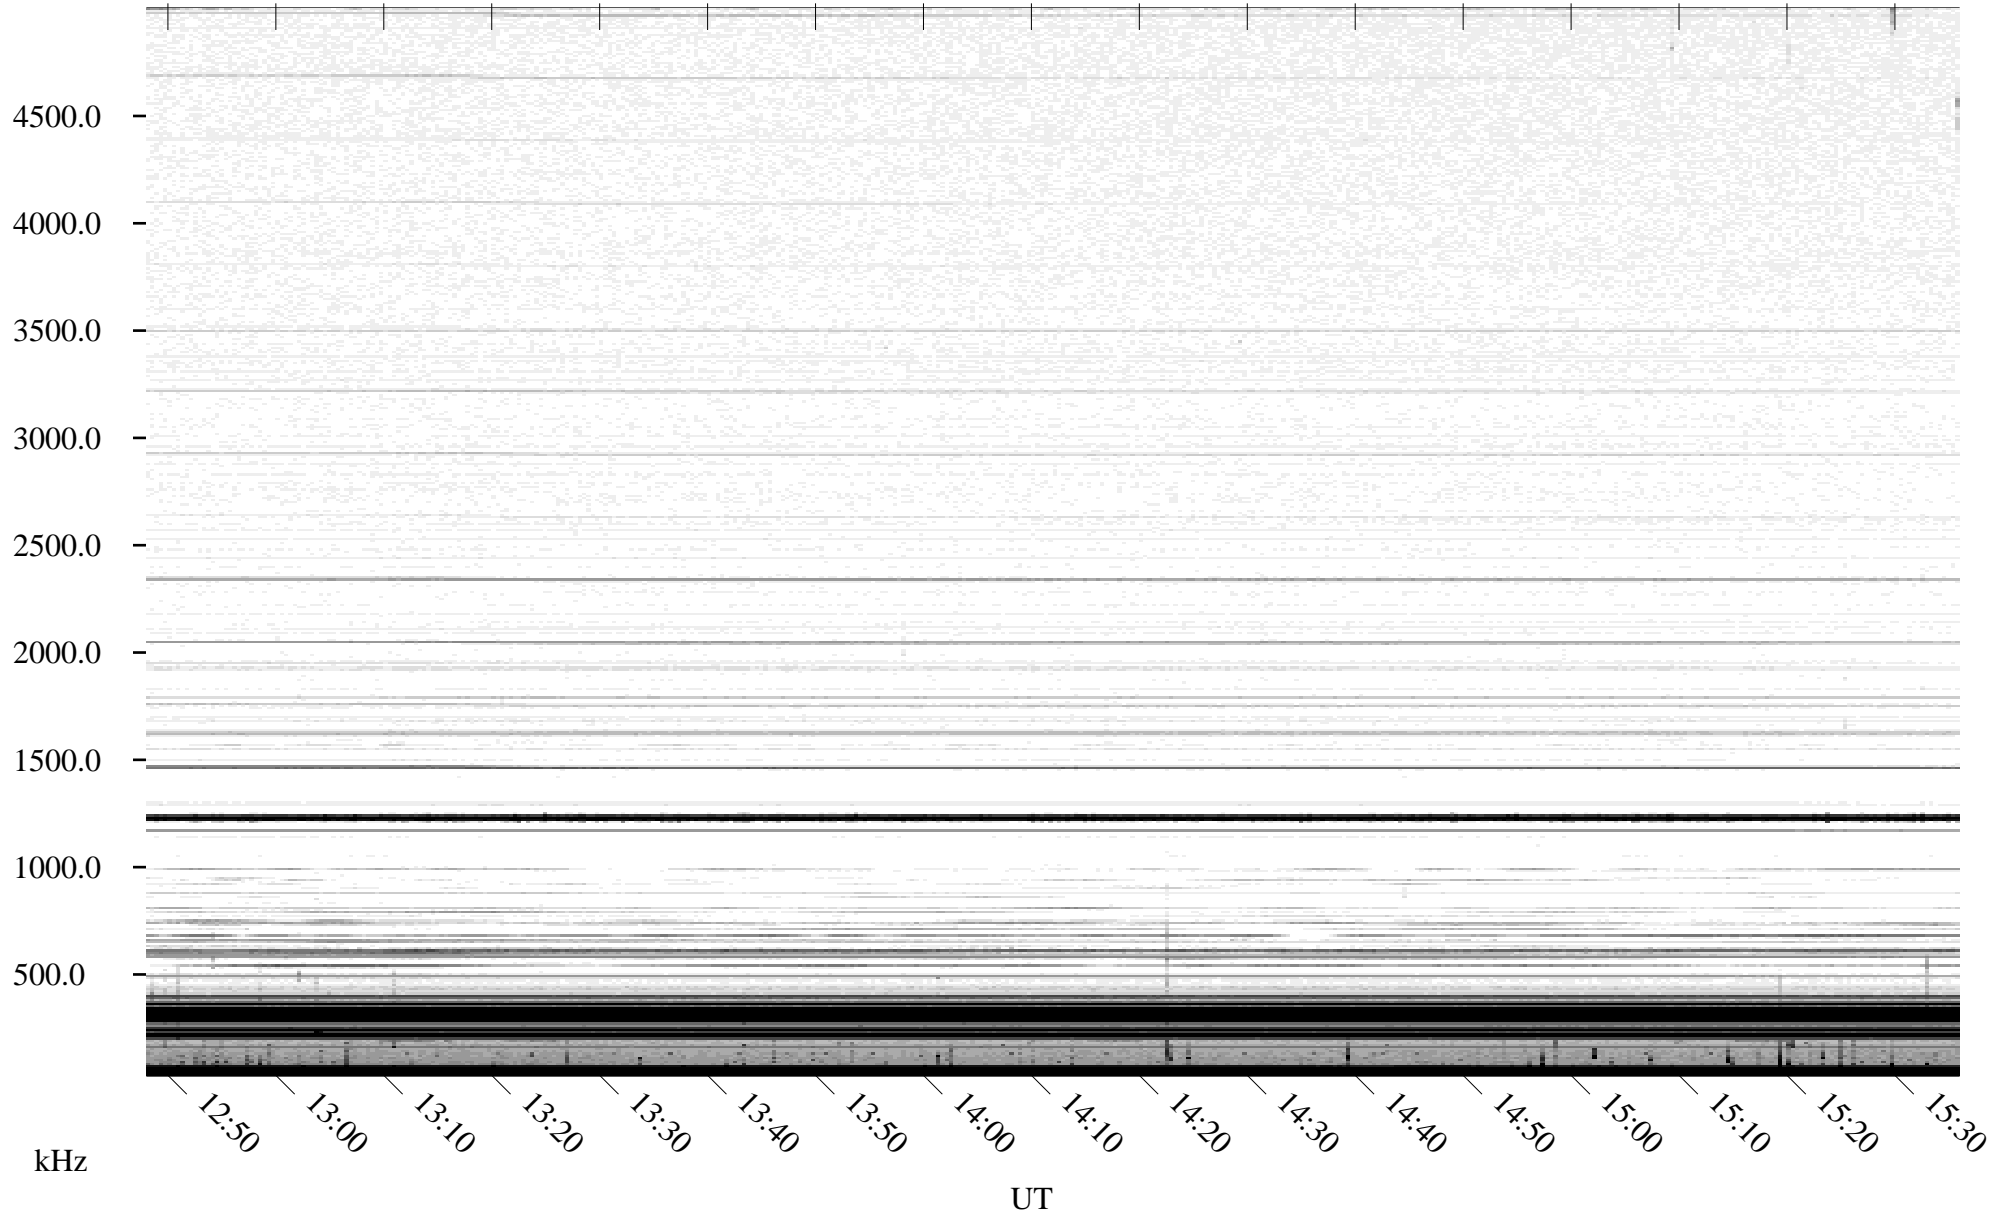

08/27/2010 Churchill, Manitoba

Linear Scale Black = 161 White = 15

ch10239l.r00SUm max_12

Page 1

08/27/2010 Churchill, Manitoba

Linear Scale Black = 161 White = 15

ch10239l.r00SUm max_12

Page 2

08/28/2010 Churchill, Manitoba

Linear Scale Black = 161 White = 15

ch10239l.r00SUm max_12

Page 3

08/28/2010 Churchill, Manitoba

Linear Scale Black = 161 White = 15

ch10239l.r00SUm max_12

Page 4

08/28/2010 Churchill, Manitoba

Linear Scale Black = 161 White = 15

ch10239l.r00SUm max_12

Page 5

08/28/2010 Churchill, Manitoba

Linear Scale Black = 161 White = 15

ch10239l.r00SUm max_12

Page 6

08/28/2010 Churchill, Manitoba

Linear Scale Black = 161 White = 15

ch10239l.r00SUm max_12

Page 7

08/28/2010 Churchill, Manitoba

Linear Scale Black = 161 White = 15

ch10239l.r00SUm max_12