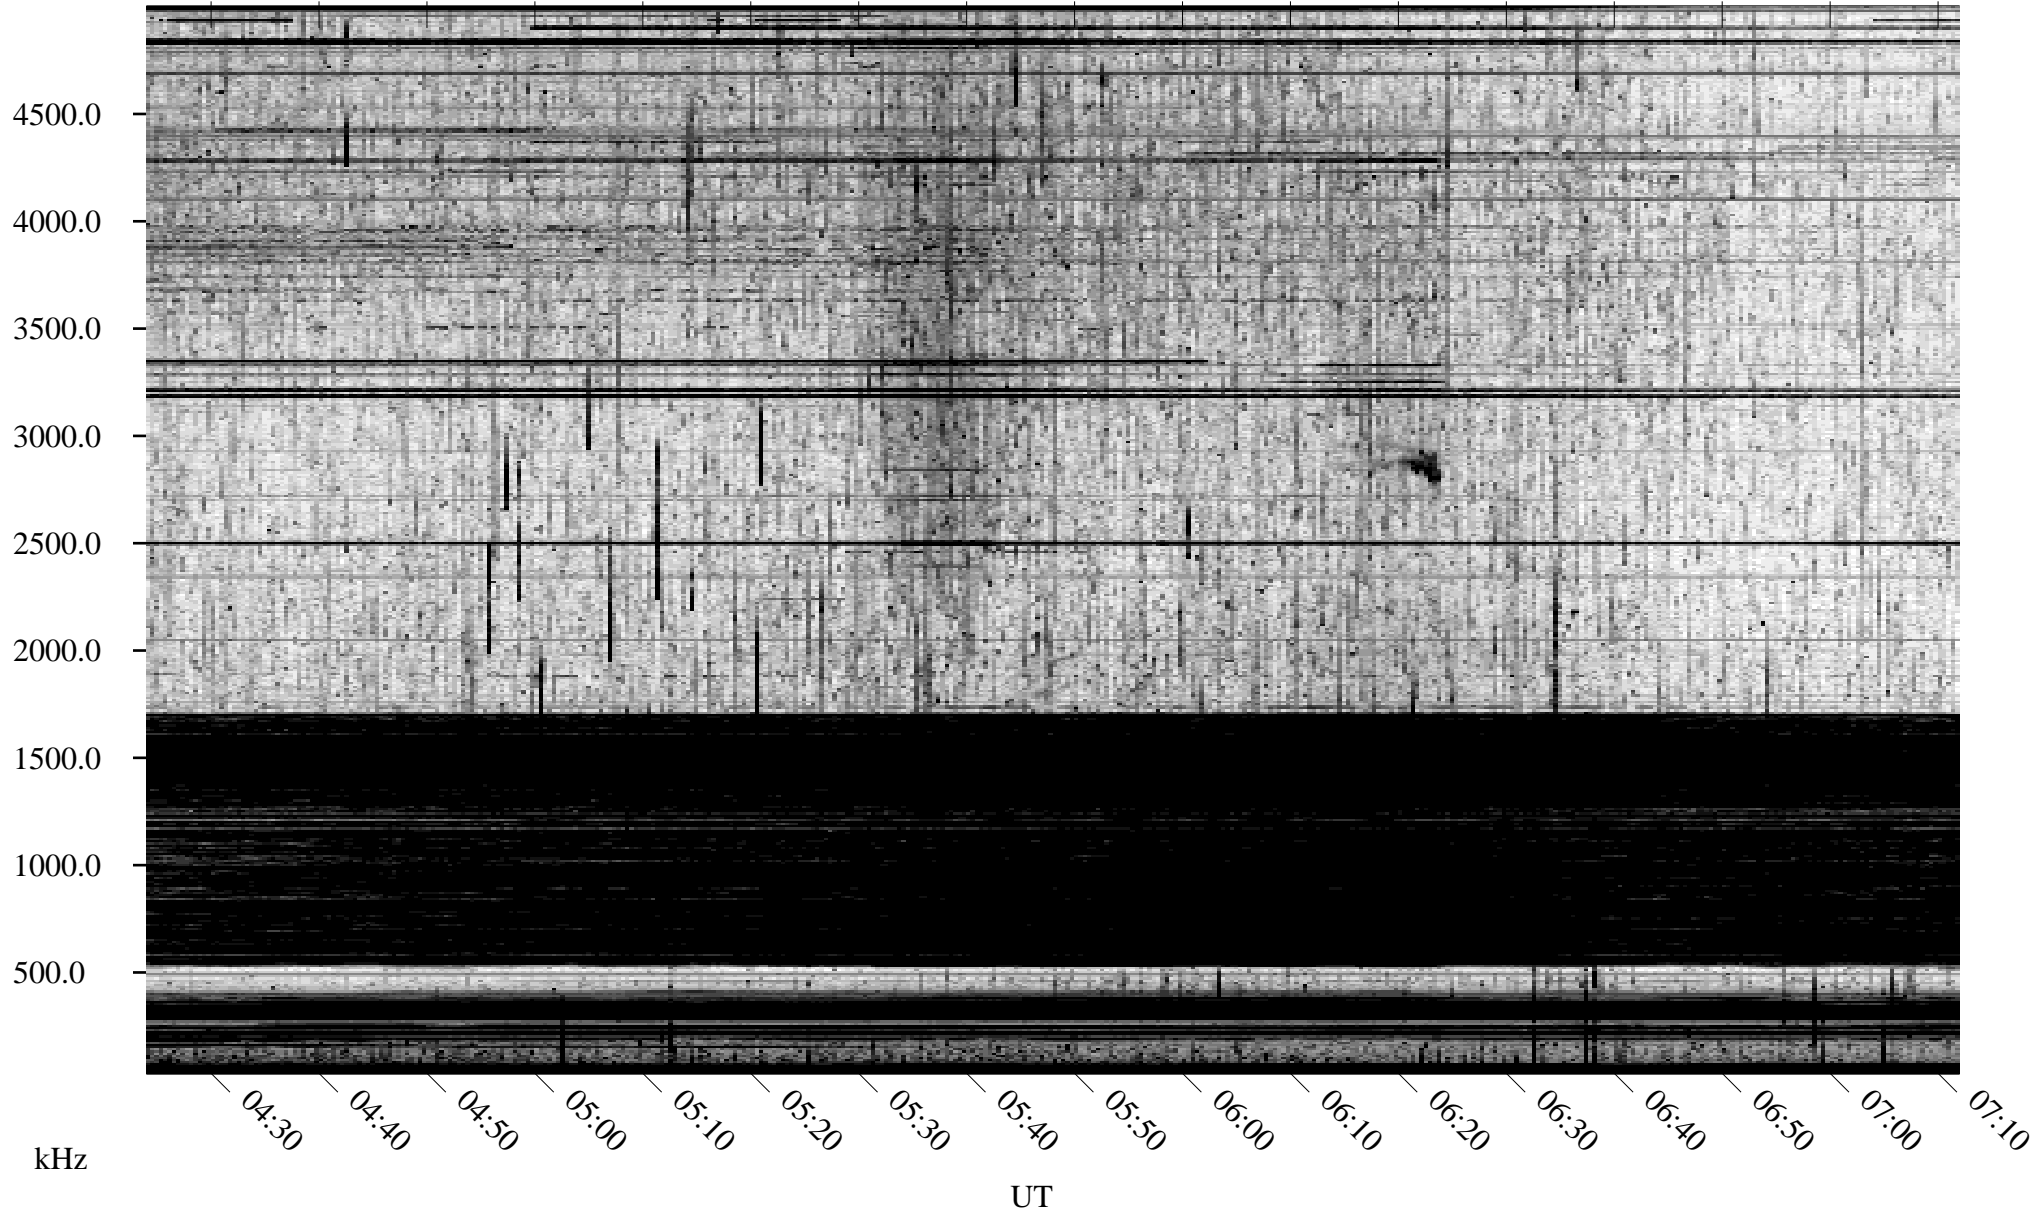

08/27/2010 Churchill, Manitoba

Linear Scale Black = 161 White = 15

ch10239l.r00SUm max_12

Page 1

08/27/2010 Churchill, Manitoba

Linear Scale Black = 161 White = 15

ch10239l.r00SUm max_12

Page 2

08/28/2010 Churchill, Manitoba

Linear Scale Black = 161 White = 15

ch10239l.r00SUm max_12

Page 3

08/28/2010 Churchill, Manitoba

Linear Scale Black = 161 White = 15

ch10239l.r00SUm max_12

Page 4

08/28/2010 Churchill, Manitoba

Linear Scale Black = 161 White = 15

ch10239l.r00SUm max_12

Page 5

08/28/2010 Churchill, Manitoba

Linear Scale Black = 161 White = 15

ch10239l.r00SUm max_12

Page 6

08/28/2010 Churchill, Manitoba

Linear Scale Black = 161 White = 15

ch10239l.r00SUm max_12

Page 7

08/28/2010 Churchill, Manitoba

Linear Scale Black = 161 White = 15

ch10239l.r00SUm max_12