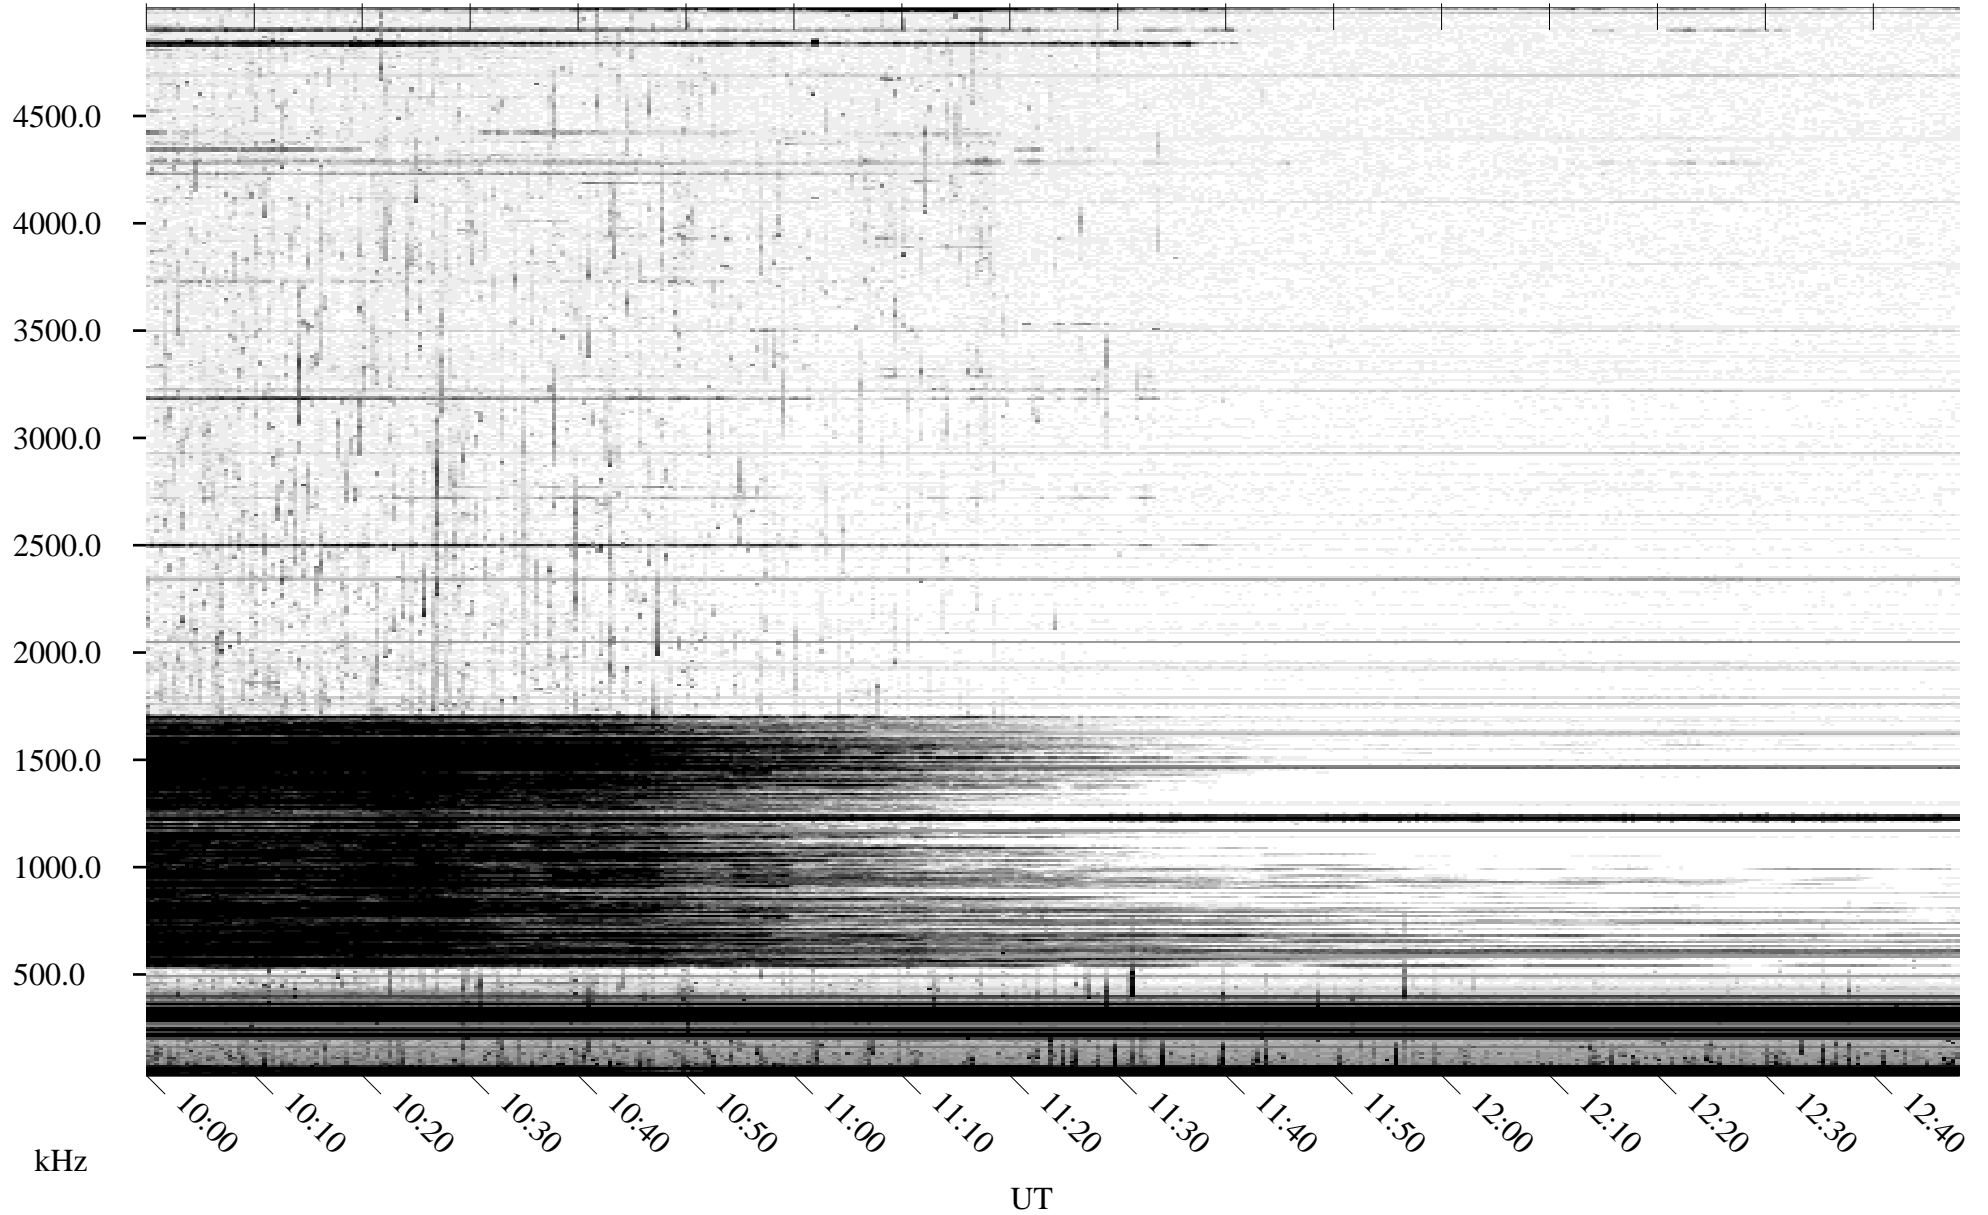

08/27/2010 Churchill, Manitoba

Linear Scale Black = 161 White = 15

ch10239l.r00SUm max_12

Page 1

08/27/2010 Churchill, Manitoba

Linear Scale Black = 161 White = 15

ch10239l.r00SUm max_12

Page 2

08/28/2010 Churchill, Manitoba

Linear Scale Black = 161 White = 15

ch10239l.r00SUm max_12

Page 3

08/28/2010 Churchill, Manitoba

Linear Scale Black = 161 White = 15

ch10239l.r00SUm max_12

Page 4

08/28/2010 Churchill, Manitoba

Linear Scale Black = 161 White = 15

ch10239l.r00SUm max_12

Page 5

08/28/2010 Churchill, Manitoba

Linear Scale Black = 161 White = 15

ch10239l.r00SUm max_12

Page 6

08/28/2010 Churchill, Manitoba

Linear Scale Black = 161 White = 15

ch10239l.r00SUm max_12

Page 7

08/28/2010 Churchill, Manitoba

Linear Scale Black = 161 White = 15

ch10239l.r00SUm max_12