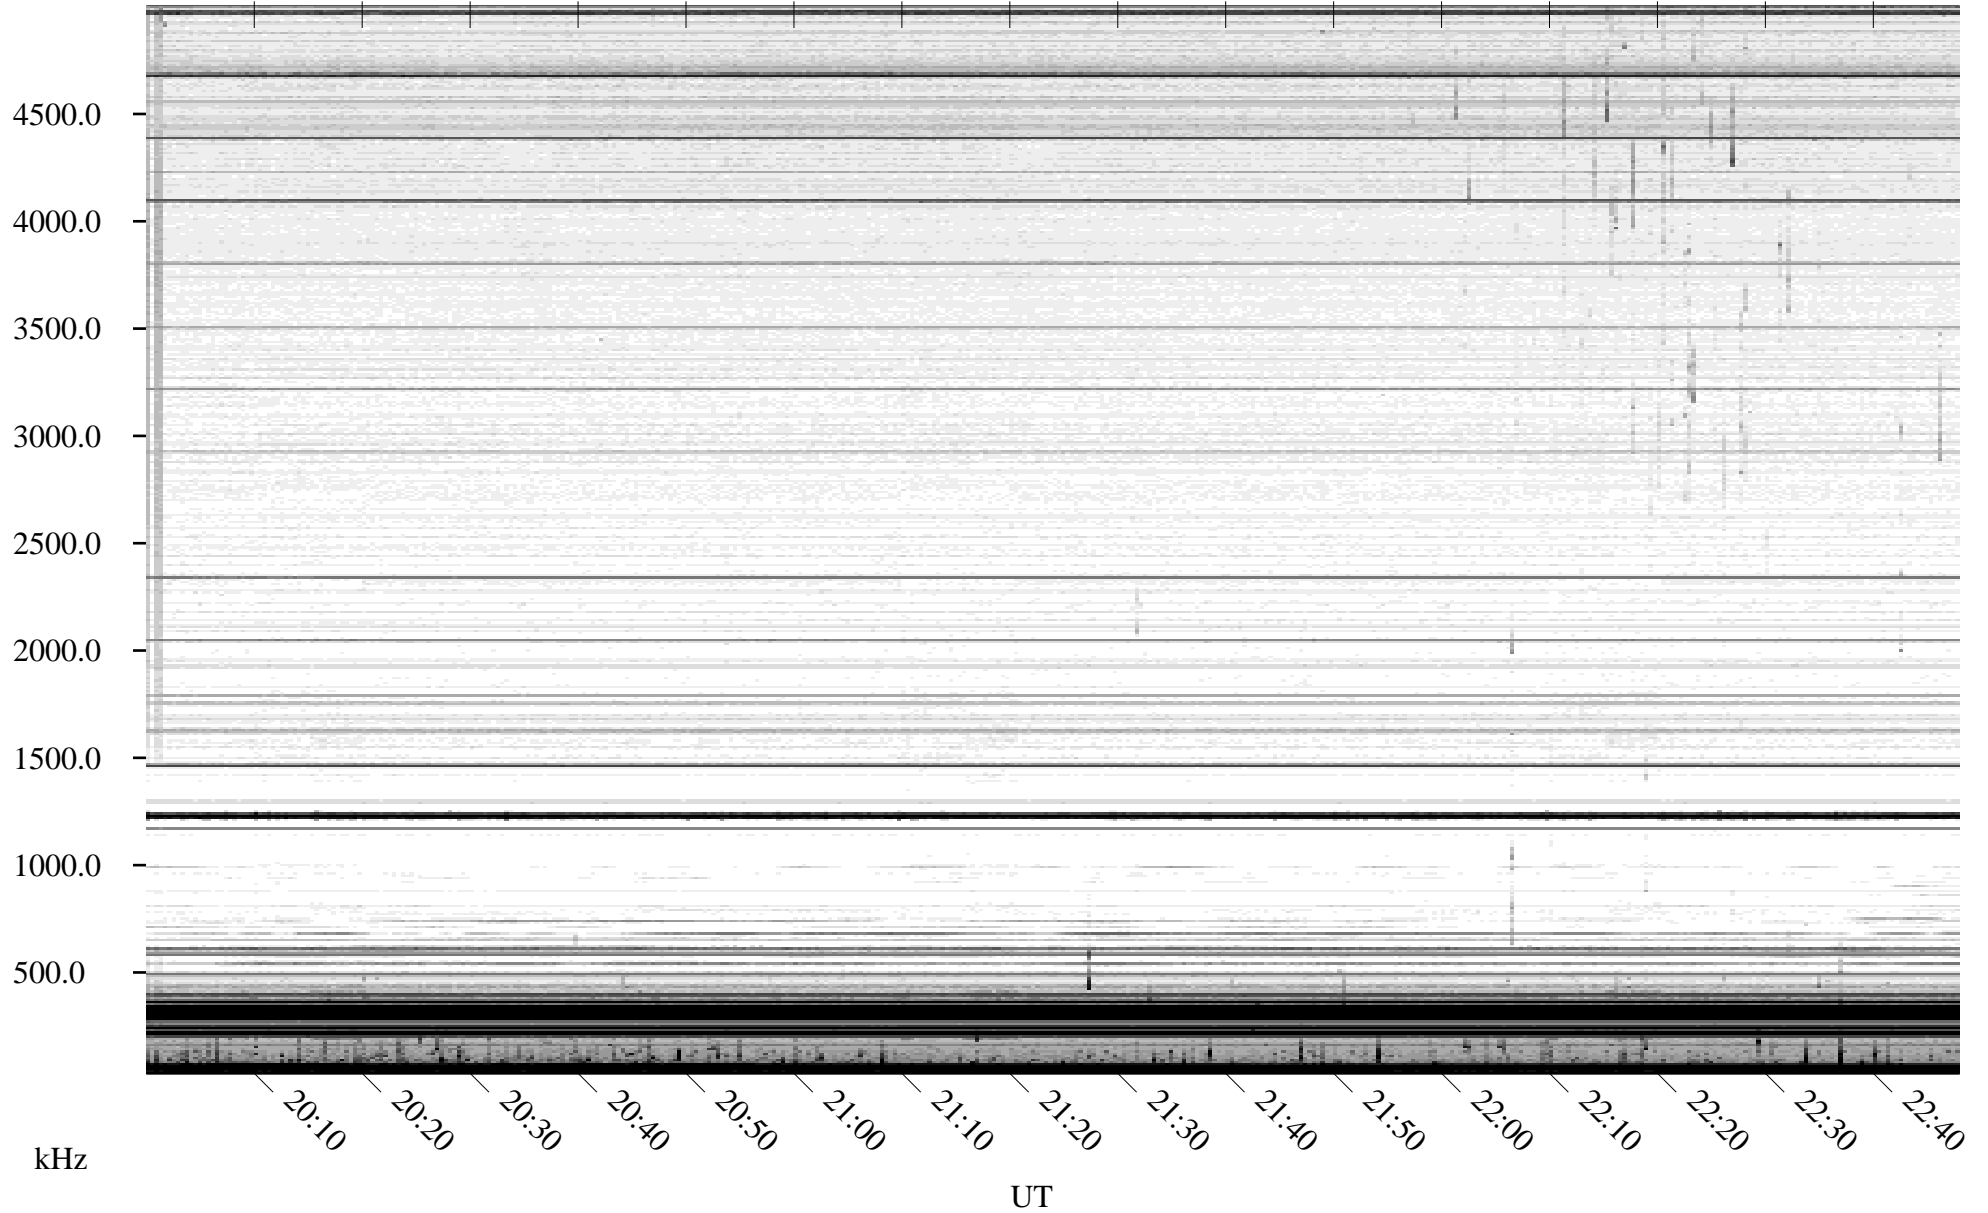

08/27/2010 Churchill, Manitoba

Linear Scale Black = 161 White = 15

ch10239l.r00SUm max_12

Page 1

08/27/2010 Churchill, Manitoba

Linear Scale Black = 161 White = 15

ch10239l.r00SUm max_12

Page 2

08/28/2010 Churchill, Manitoba

Linear Scale Black = 161 White = 15

ch10239l.r00SUm max_12

Page 3

08/28/2010 Churchill, Manitoba

Linear Scale Black = 161 White = 15

ch10239l.r00SUm max_12

Page 4

08/28/2010 Churchill, Manitoba

Linear Scale Black = 161 White = 15

ch10239l.r00SUm max_12

Page 5

08/28/2010 Churchill, Manitoba

Linear Scale Black = 161 White = 15

ch10239l.r00SUm max_12

Page 6

08/28/2010 Churchill, Manitoba

Linear Scale Black = 161 White = 15

ch10239l.r00SUm max_12

Page 7

08/28/2010 Churchill, Manitoba

Linear Scale Black = 161 White = 15

ch10239l.r00SUm max_12