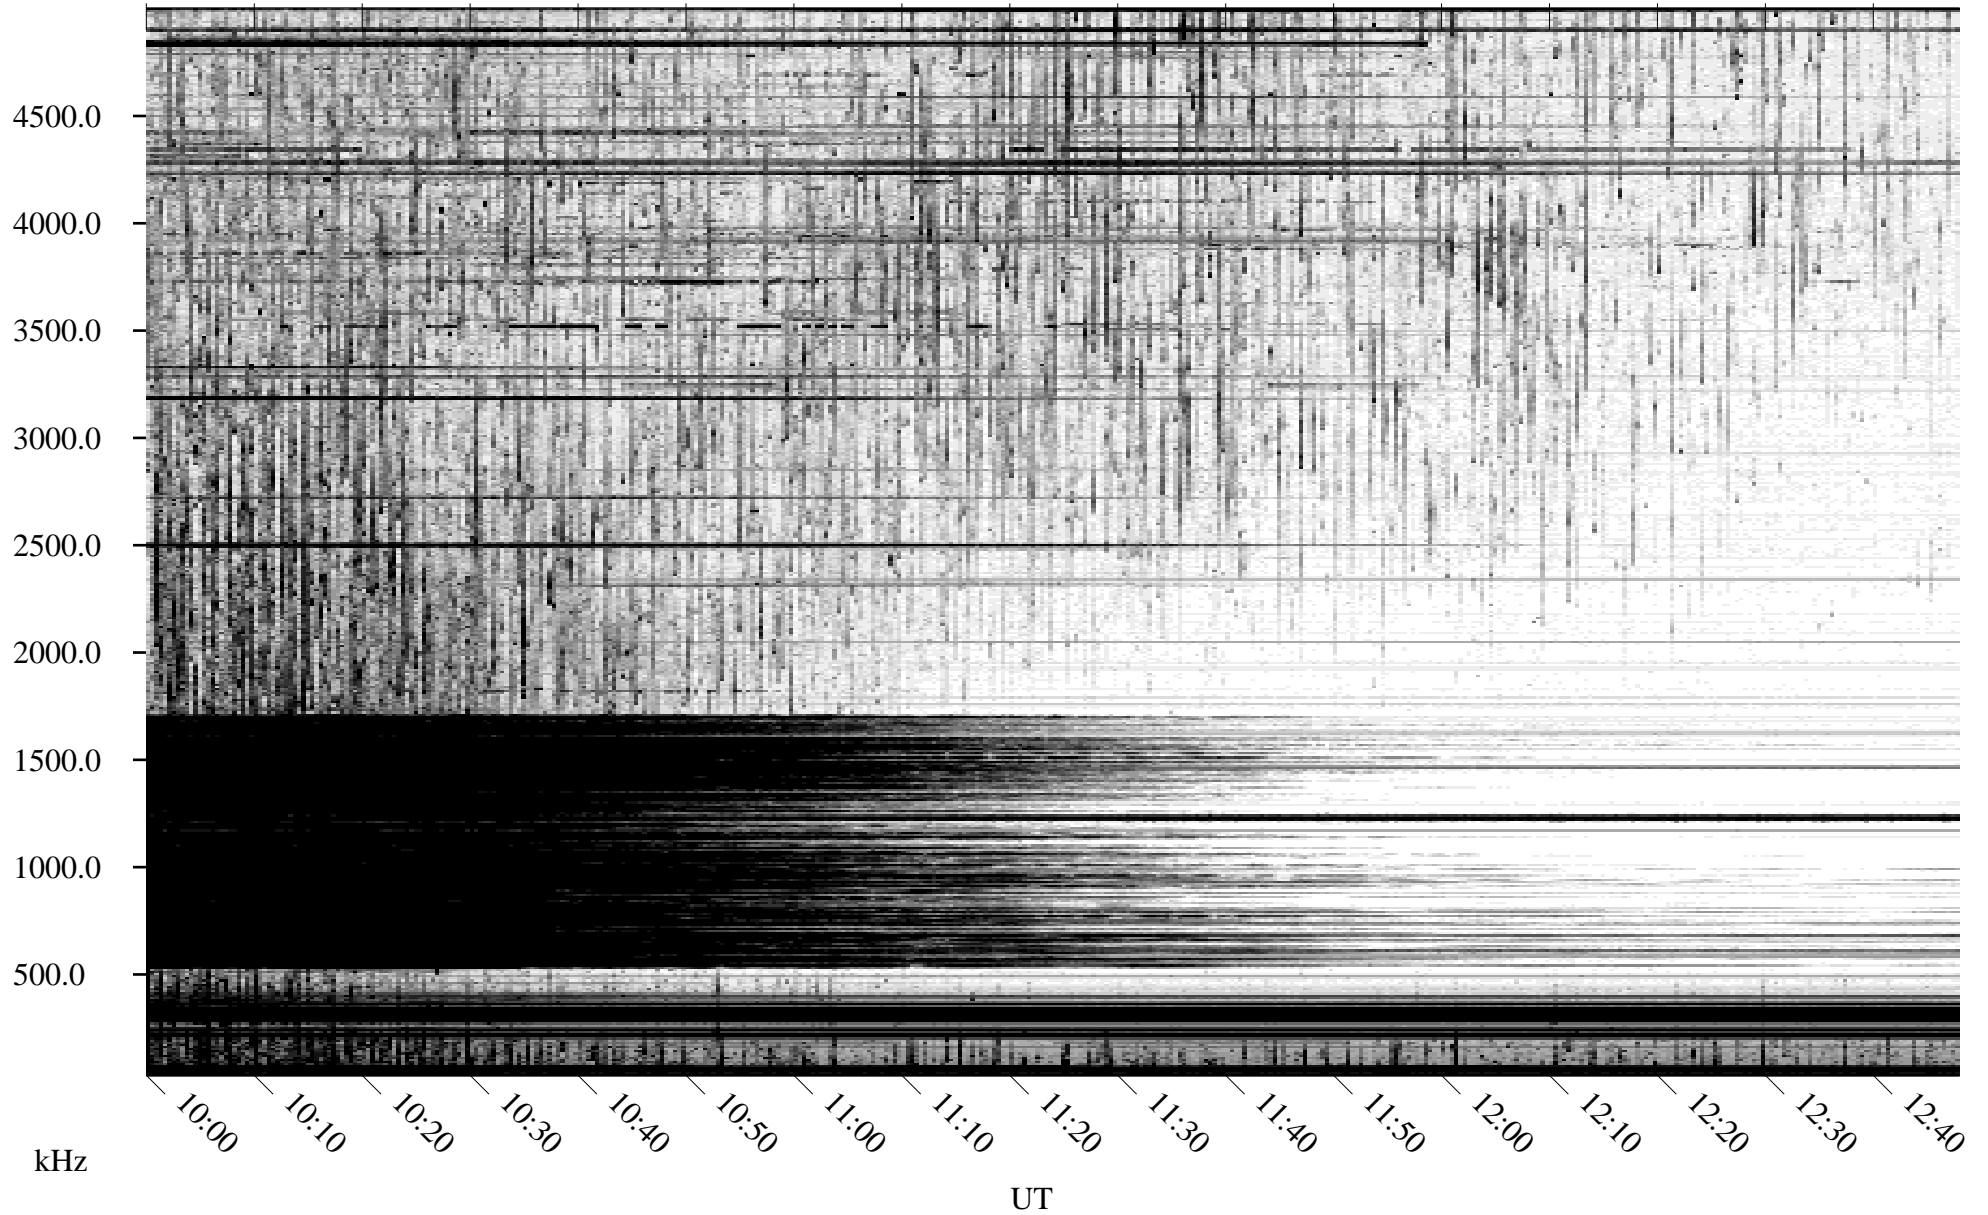

08/28/2010 Churchill, Manitoba

Linear Scale Black = 161 White = 15

ch10240l.r00SUm max_12

Page 1

08/28/2010 Churchill, Manitoba

Linear Scale Black = 161 White = 15

ch10240l.r00SUm max_12

Page 2

08/29/2010 Churchill, Manitoba

Linear Scale Black = 161 White = 15

ch10240l.r00SUm max_12

Page 3

08/29/2010 Churchill, Manitoba

Linear Scale Black = 161 White = 15

ch10240l.r00SUm max_12

Page 4

08/29/2010 Churchill, Manitoba

Linear Scale Black = 161 White = 15

ch10240l.r00SUm max_12

Page 5

08/29/2010 Churchill, Manitoba

Linear Scale Black = 161 White = 15

ch10240l.r00SUm max_12

Page 6

08/29/2010 Churchill, Manitoba

Linear Scale Black = 161 White = 15

ch10240l.r00SUm max_12

Page 7

08/29/2010 Churchill, Manitoba

Linear Scale Black = 161 White = 15

ch10240l.r00SUm max_12