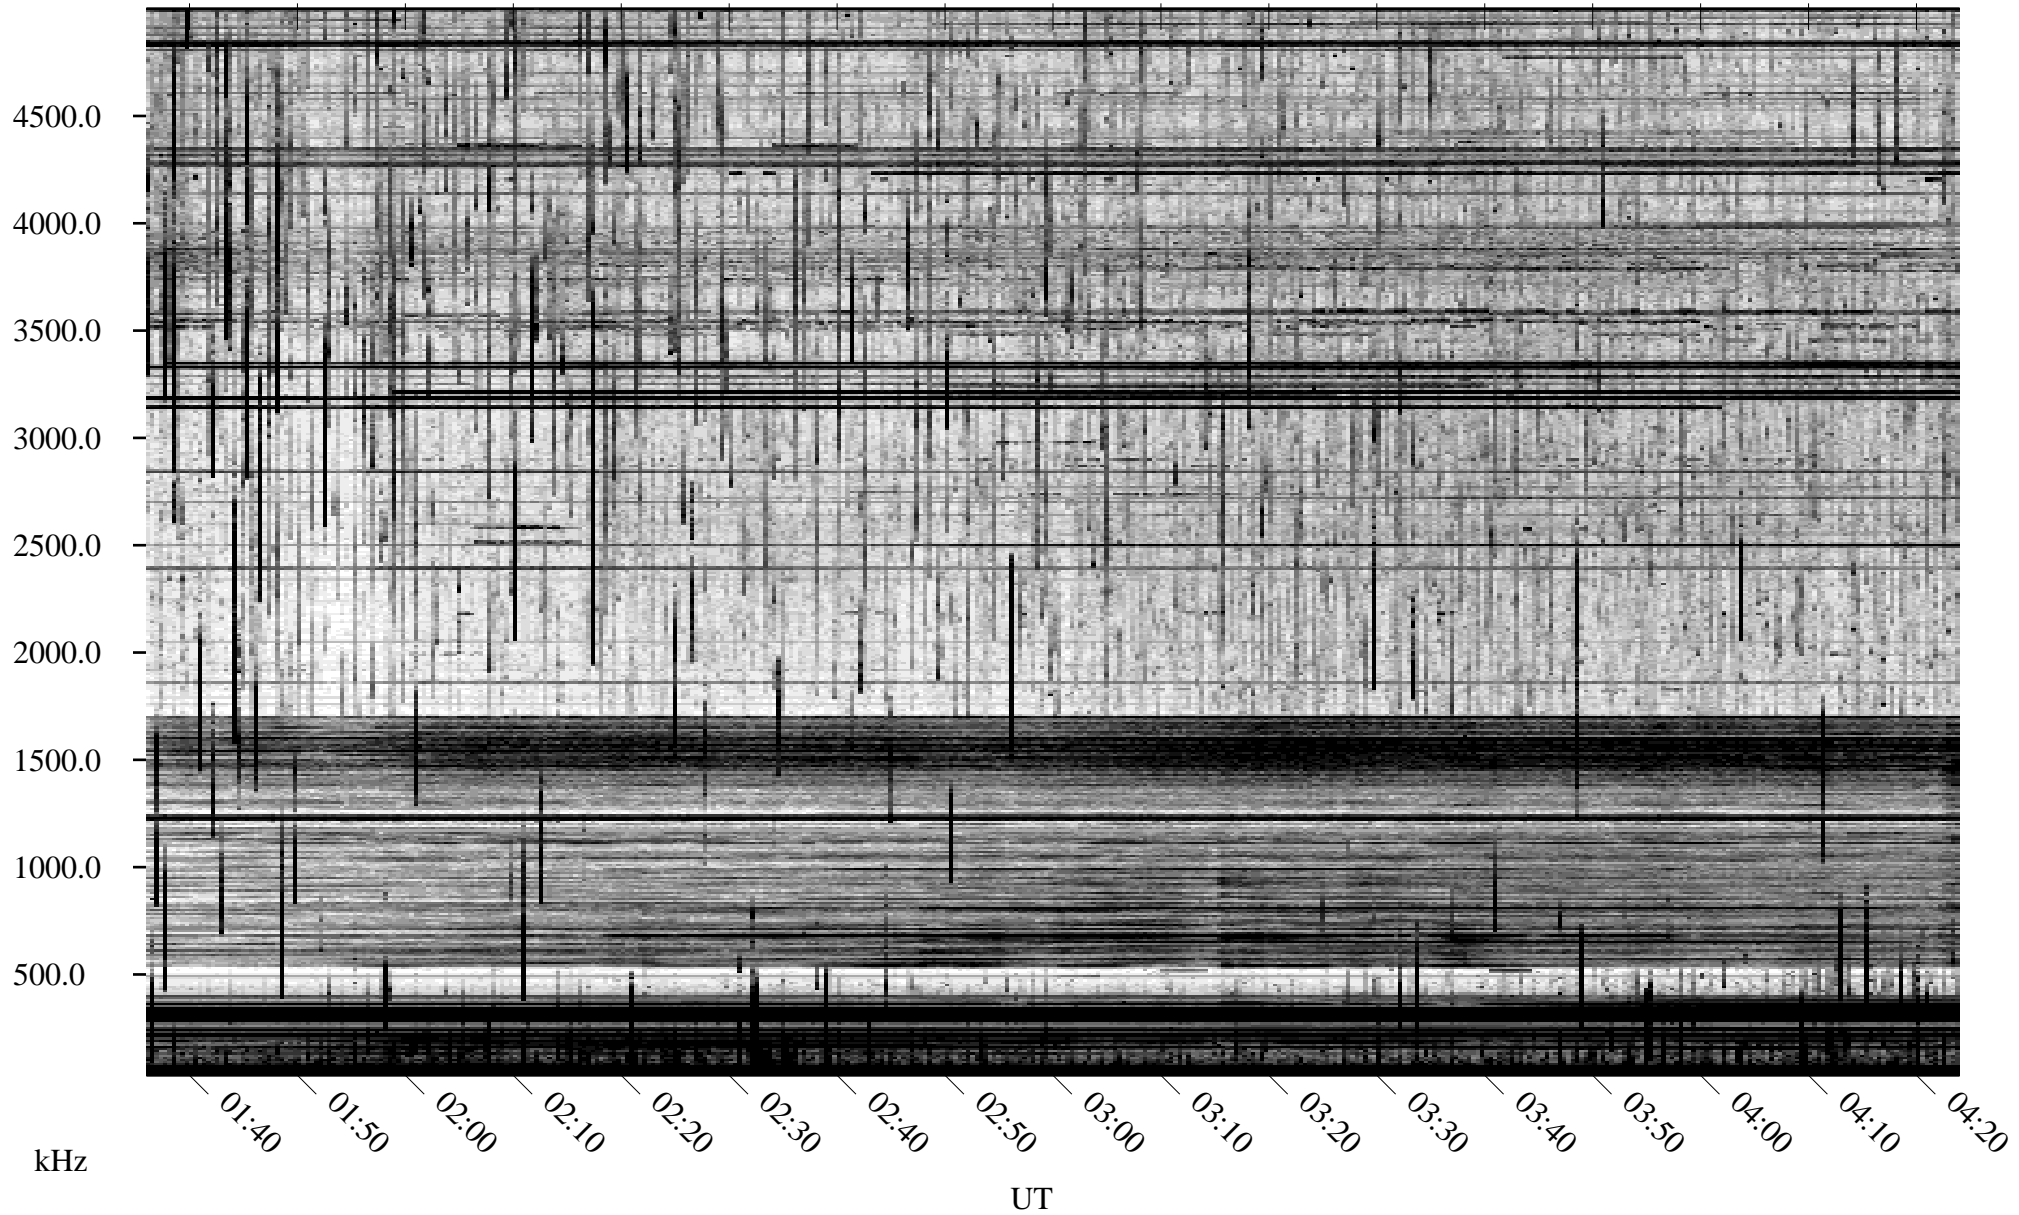

08/28/2010 Churchill, Manitoba

Linear Scale Black = 161 White = 15

ch10240l.r00SUm max_12

Page 1

08/28/2010 Churchill, Manitoba

Linear Scale Black = 161 White = 15

ch10240l.r00SUm max_12

Page 2

08/29/2010 Churchill, Manitoba

Linear Scale Black = 161 White = 15

ch10240l.r00SUm max_12

Page 3

08/29/2010 Churchill, Manitoba

Linear Scale Black = 161 White = 15

ch10240l.r00SUm max_12

Page 4

08/29/2010 Churchill, Manitoba

Linear Scale Black = 161 White = 15

ch10240l.r00SUm max_12

Page 5

08/29/2010 Churchill, Manitoba

Linear Scale Black = 161 White = 15

ch10240l.r00SUm max_12

Page 6

08/29/2010 Churchill, Manitoba

Linear Scale Black = 161 White = 15

ch10240l.r00SUm max_12

Page 7

08/29/2010 Churchill, Manitoba

Linear Scale Black = 161 White = 15

ch10240l.r00SUm max_12