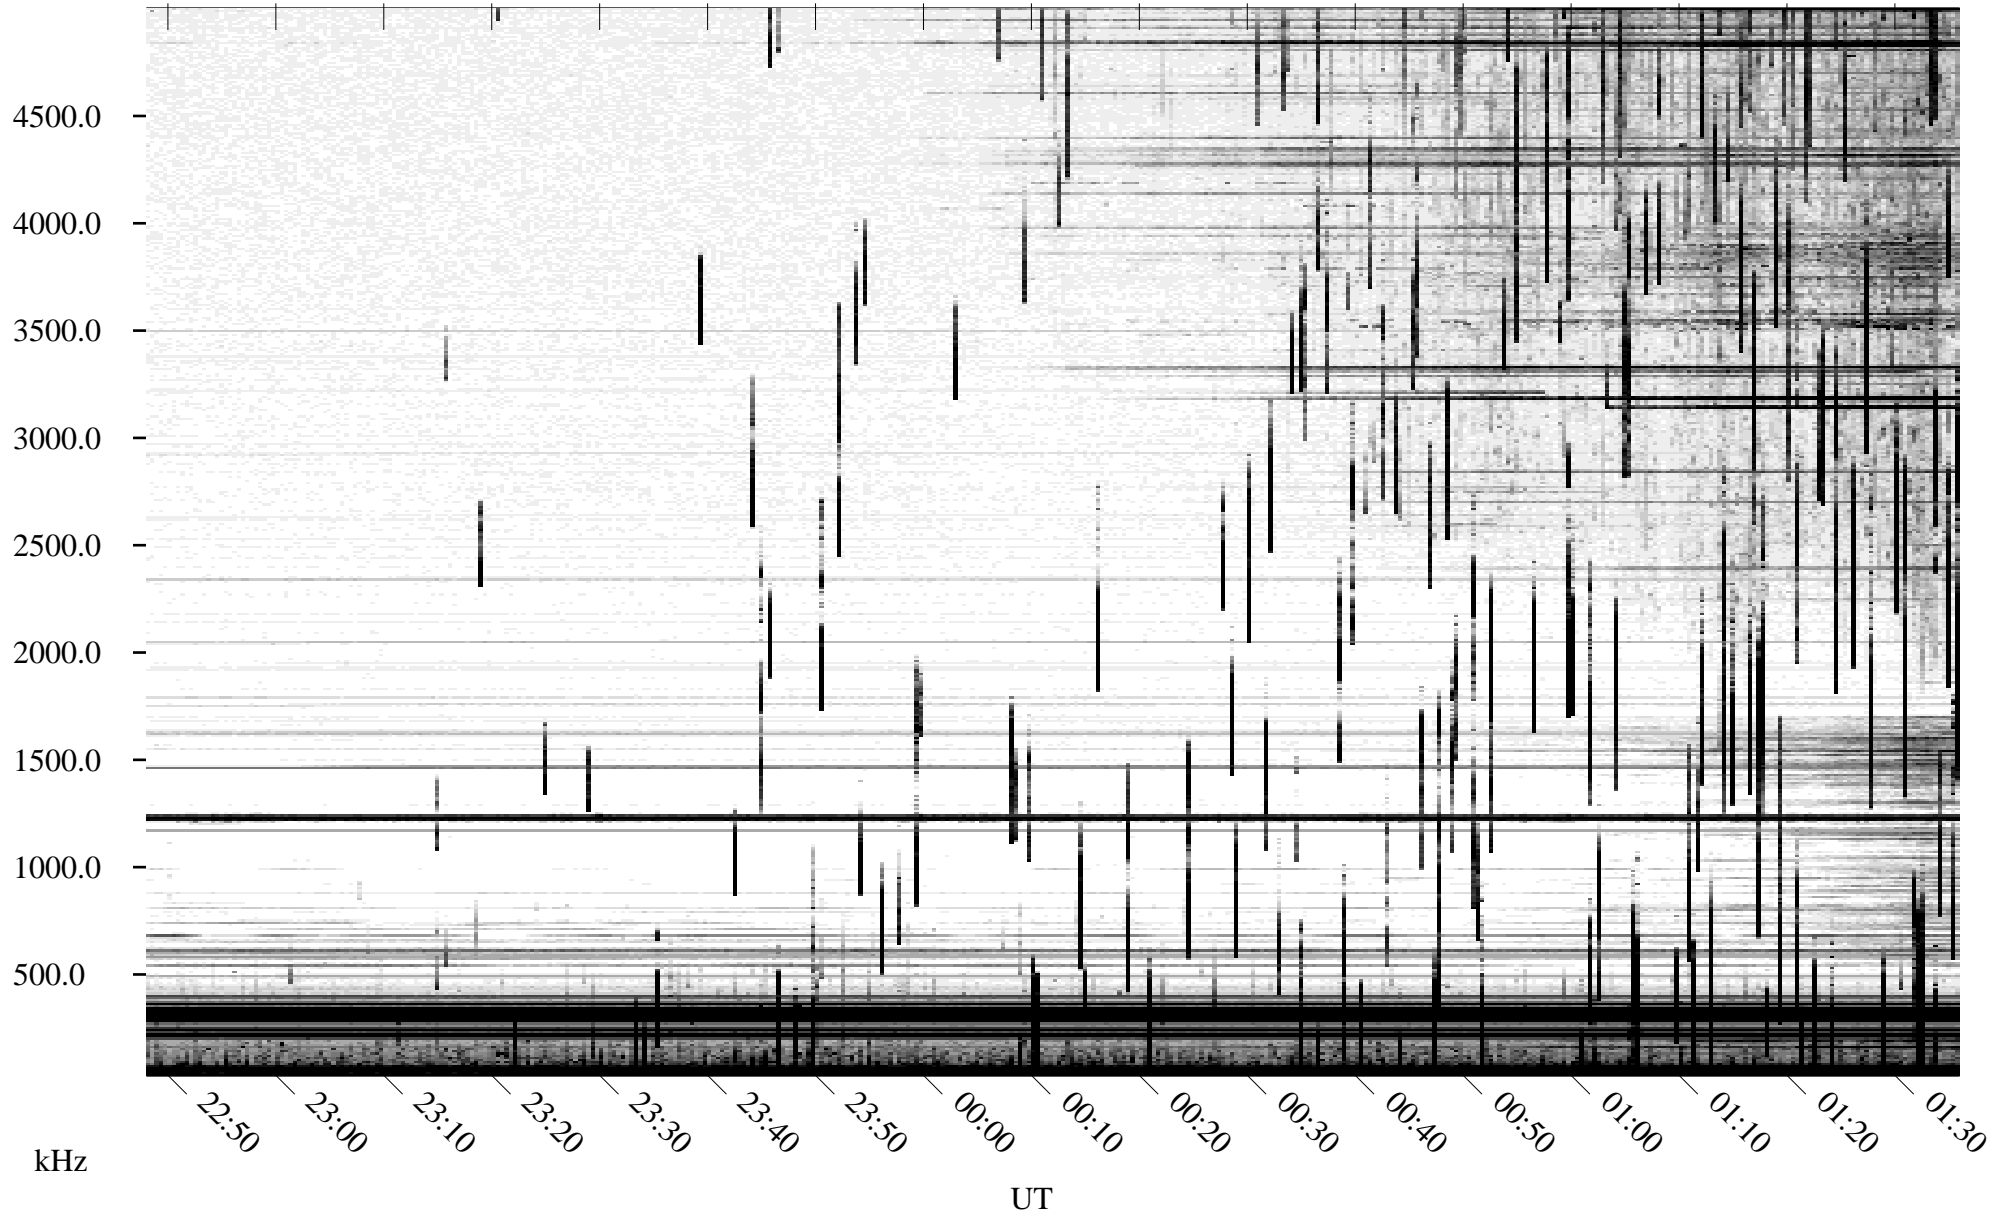

08/28/2010 Churchill, Manitoba

Linear Scale Black = 161 White = 15

ch10240l.r00SUm max_12

Page 1

08/28/2010 Churchill, Manitoba

Linear Scale Black = 161 White = 15

ch10240l.r00SUm max_12

Page 2

08/29/2010 Churchill, Manitoba

Linear Scale Black = 161 White = 15

ch10240l.r00SUm max_12

Page 3

08/29/2010 Churchill, Manitoba

Linear Scale Black = 161 White = 15

ch10240l.r00SUm max_12

Page 4

08/29/2010 Churchill, Manitoba

Linear Scale Black = 161 White = 15

ch10240l.r00SUm max_12

Page 5

08/29/2010 Churchill, Manitoba

Linear Scale Black = 161 White = 15

ch10240l.r00SUm max_12

Page 6

08/29/2010 Churchill, Manitoba

Linear Scale Black = 161 White = 15

ch10240l.r00SUm max_12

Page 7

08/29/2010 Churchill, Manitoba

Linear Scale Black = 161 White = 15

ch10240l.r00SUm max_12