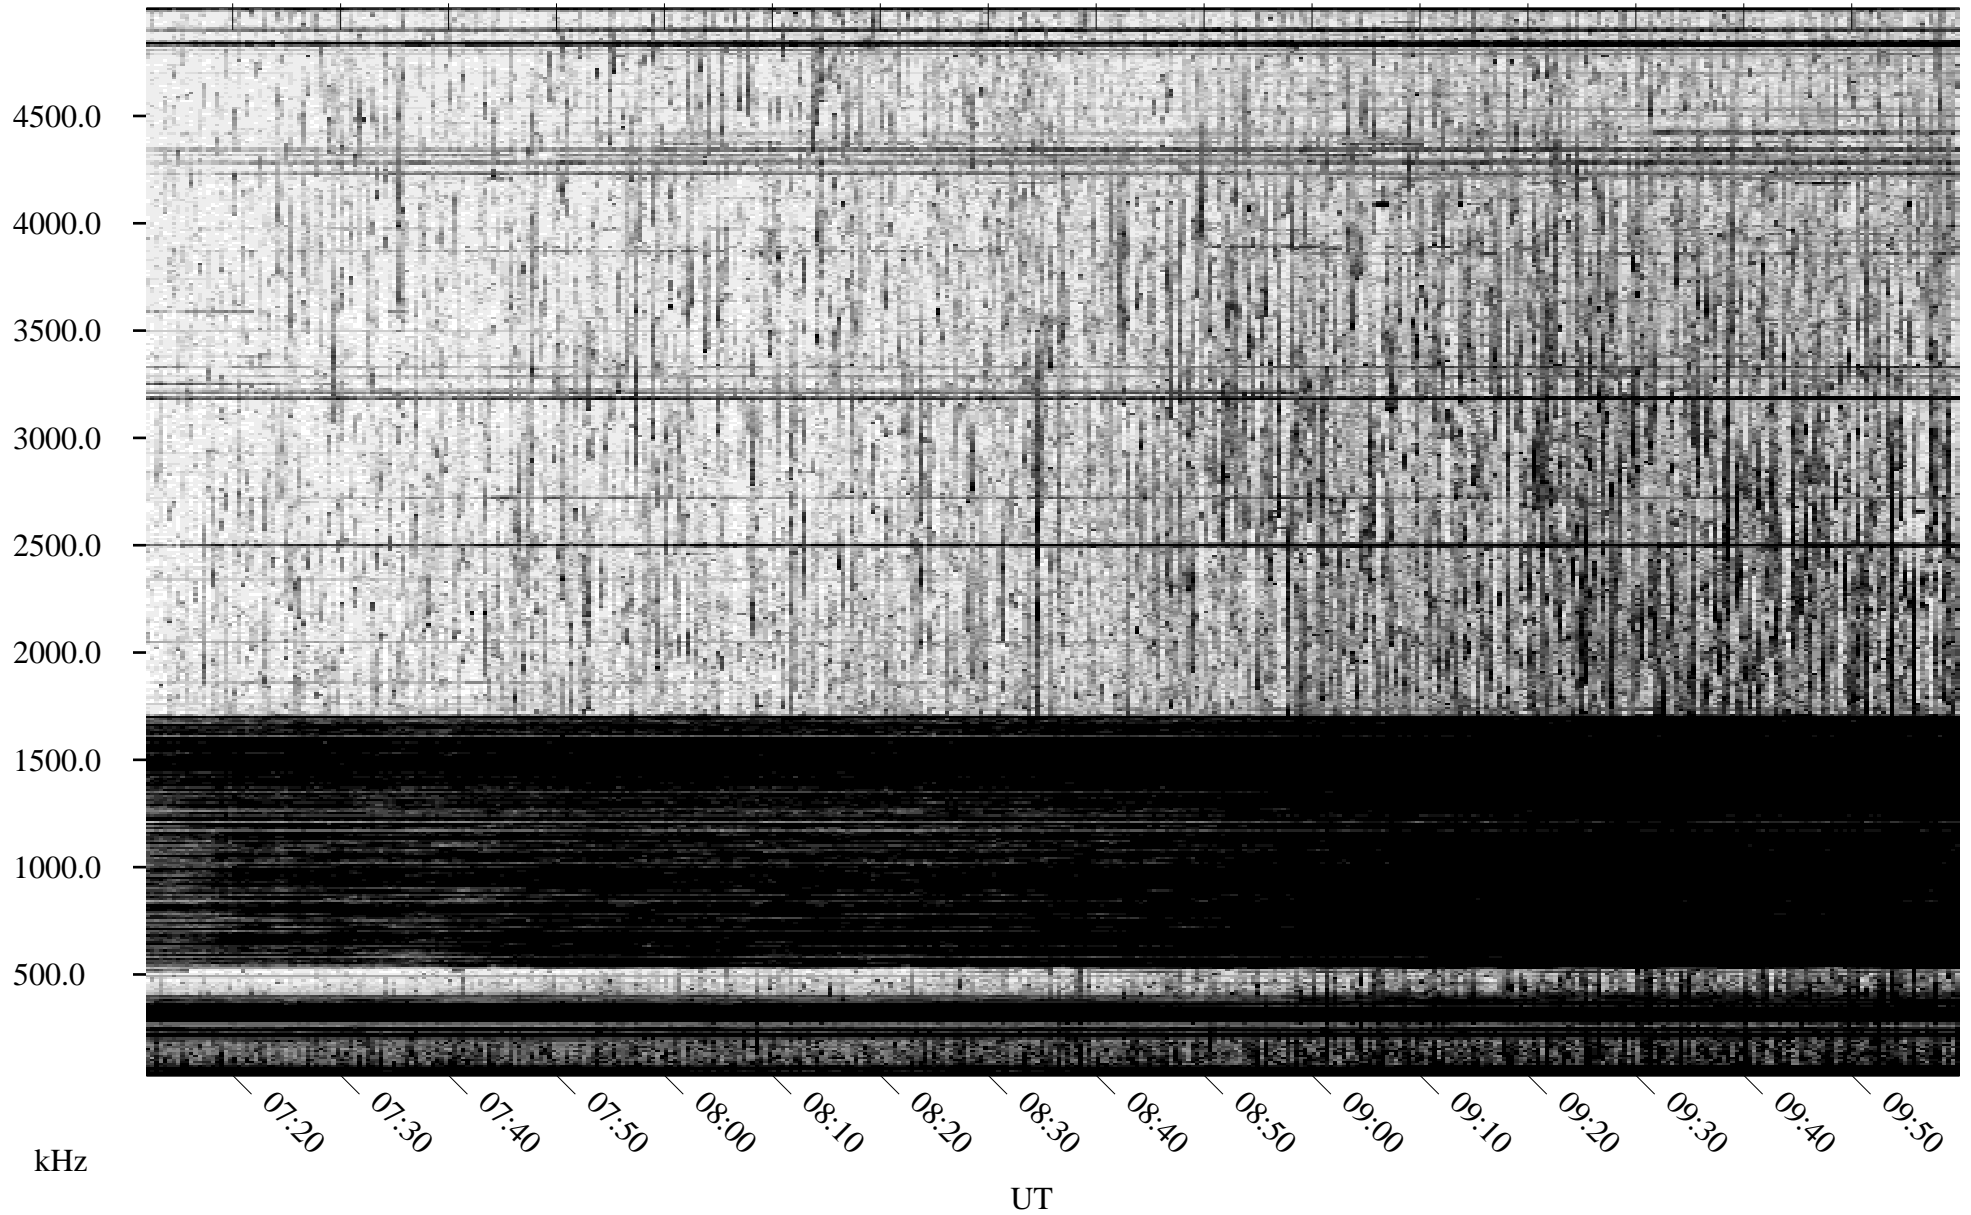

08/28/2010 Churchill, Manitoba

Linear Scale Black = 161 White = 15

ch10240l.r00SUm max_12

Page 1

08/28/2010 Churchill, Manitoba

Linear Scale Black = 161 White = 15

ch10240l.r00SUm max_12

Page 2

08/29/2010 Churchill, Manitoba

Linear Scale Black = 161 White = 15

ch10240l.r00SUm max_12

Page 3

08/29/2010 Churchill, Manitoba

Linear Scale Black = 161 White = 15

ch10240l.r00SUm max_12

Page 4

08/29/2010 Churchill, Manitoba

Linear Scale Black = 161 White = 15

ch10240l.r00SUm max_12

Page 5

08/29/2010 Churchill, Manitoba

Linear Scale Black = 161 White = 15

ch10240l.r00SUm max_12

Page 6

08/29/2010 Churchill, Manitoba

Linear Scale Black = 161 White = 15

ch10240l.r00SUm max_12

Page 7

08/29/2010 Churchill, Manitoba

Linear Scale Black = 161 White = 15

ch10240l.r00SUm max_12