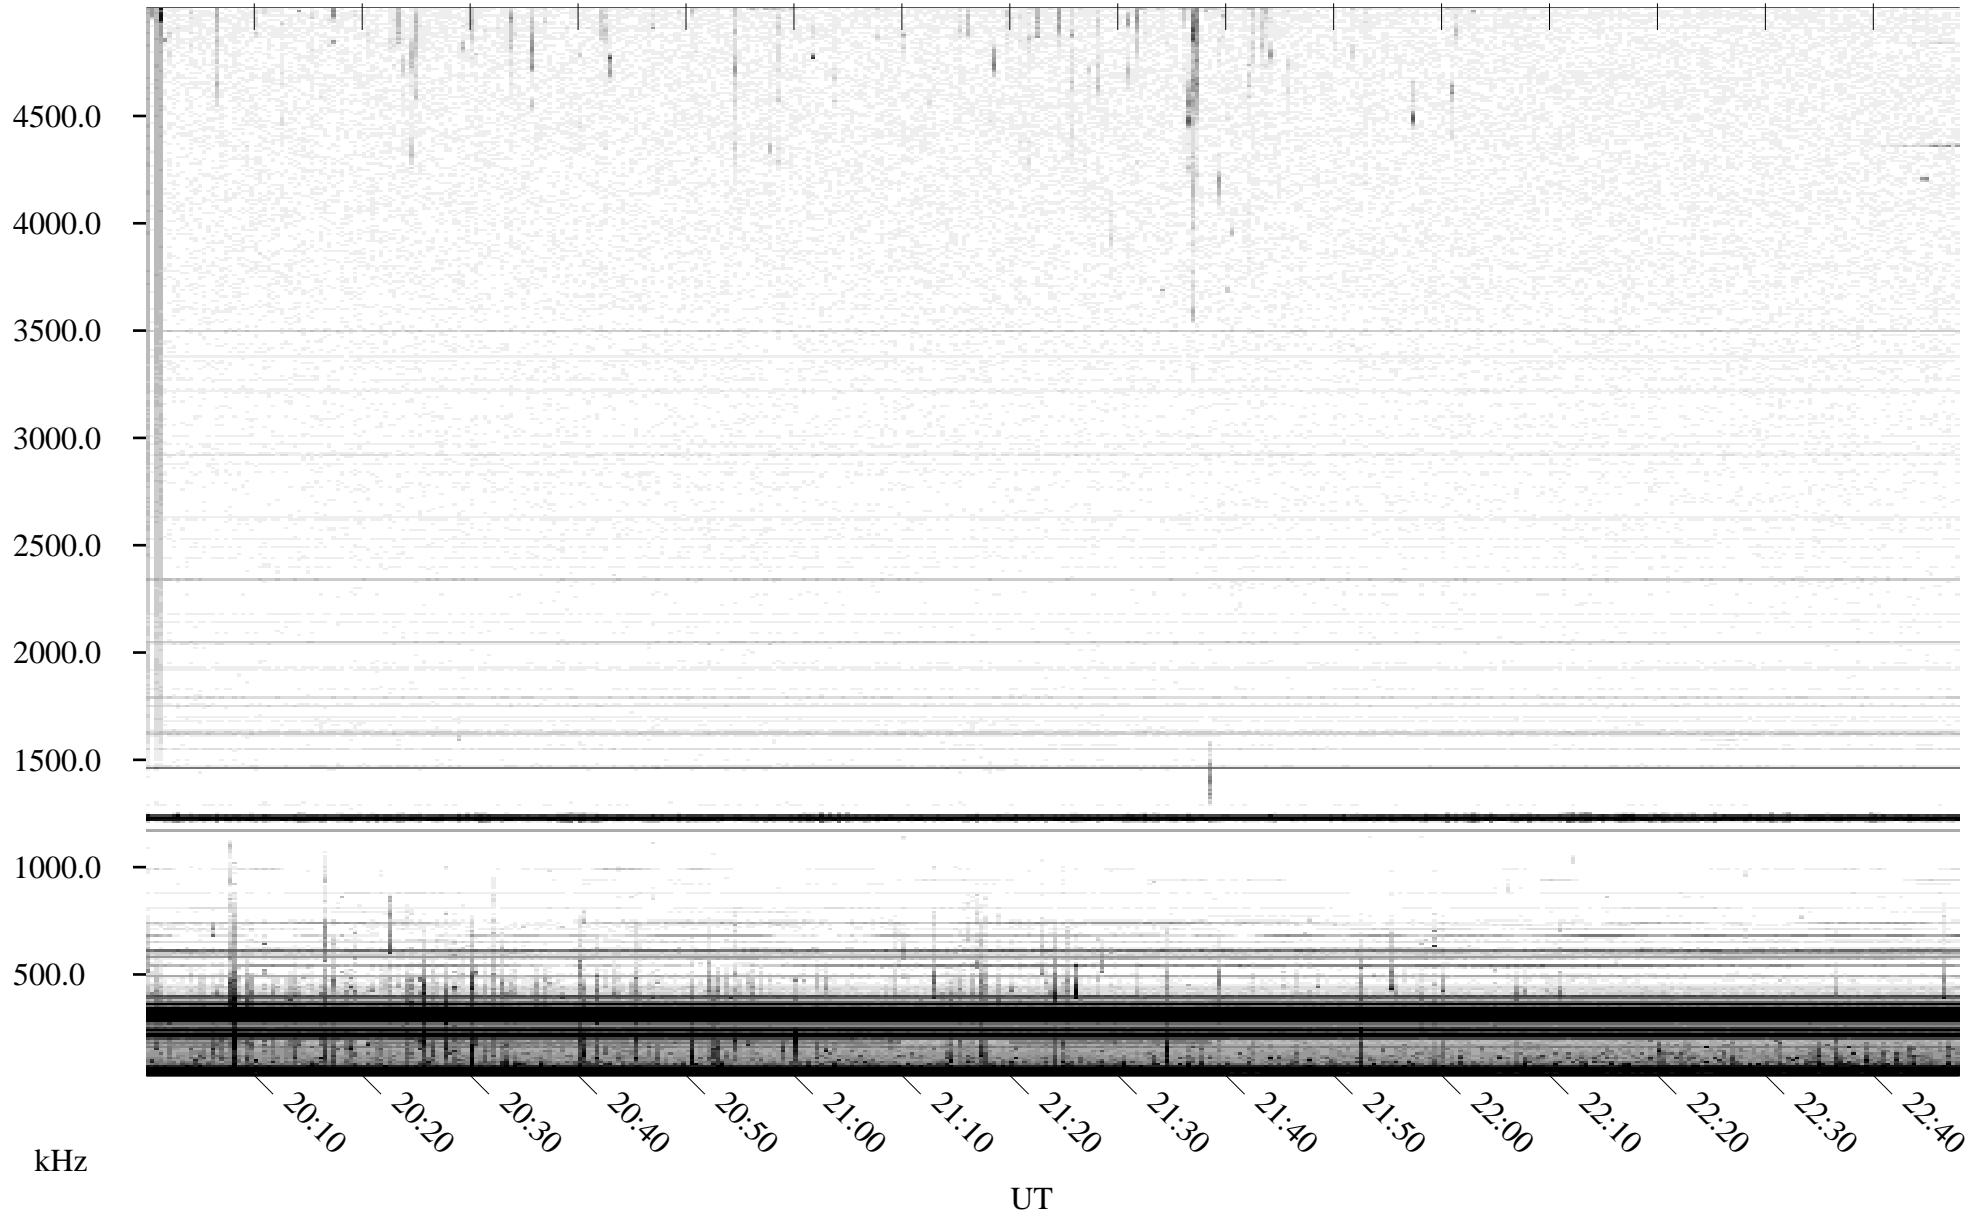

08/28/2010 Churchill, Manitoba

Linear Scale Black = 161 White = 15

ch10240l.r00SUm max_12

Page 1

08/28/2010 Churchill, Manitoba

Linear Scale Black = 161 White = 15

ch10240l.r00SUm max_12

Page 2

08/29/2010 Churchill, Manitoba

Linear Scale Black = 161 White = 15

ch10240l.r00SUm max_12

Page 3

08/29/2010 Churchill, Manitoba

Linear Scale Black = 161 White = 15

ch10240l.r00SUm max_12

Page 4

08/29/2010 Churchill, Manitoba

Linear Scale Black = 161 White = 15

ch10240l.r00SUm max_12

Page 5

08/29/2010 Churchill, Manitoba

Linear Scale Black = 161 White = 15

ch10240l.r00SUm max_12

Page 6

08/29/2010 Churchill, Manitoba

Linear Scale Black = 161 White = 15

ch10240l.r00SUm max_12

Page 7

08/29/2010 Churchill, Manitoba

Linear Scale Black = 161 White = 15

ch10240l.r00SUm max_12