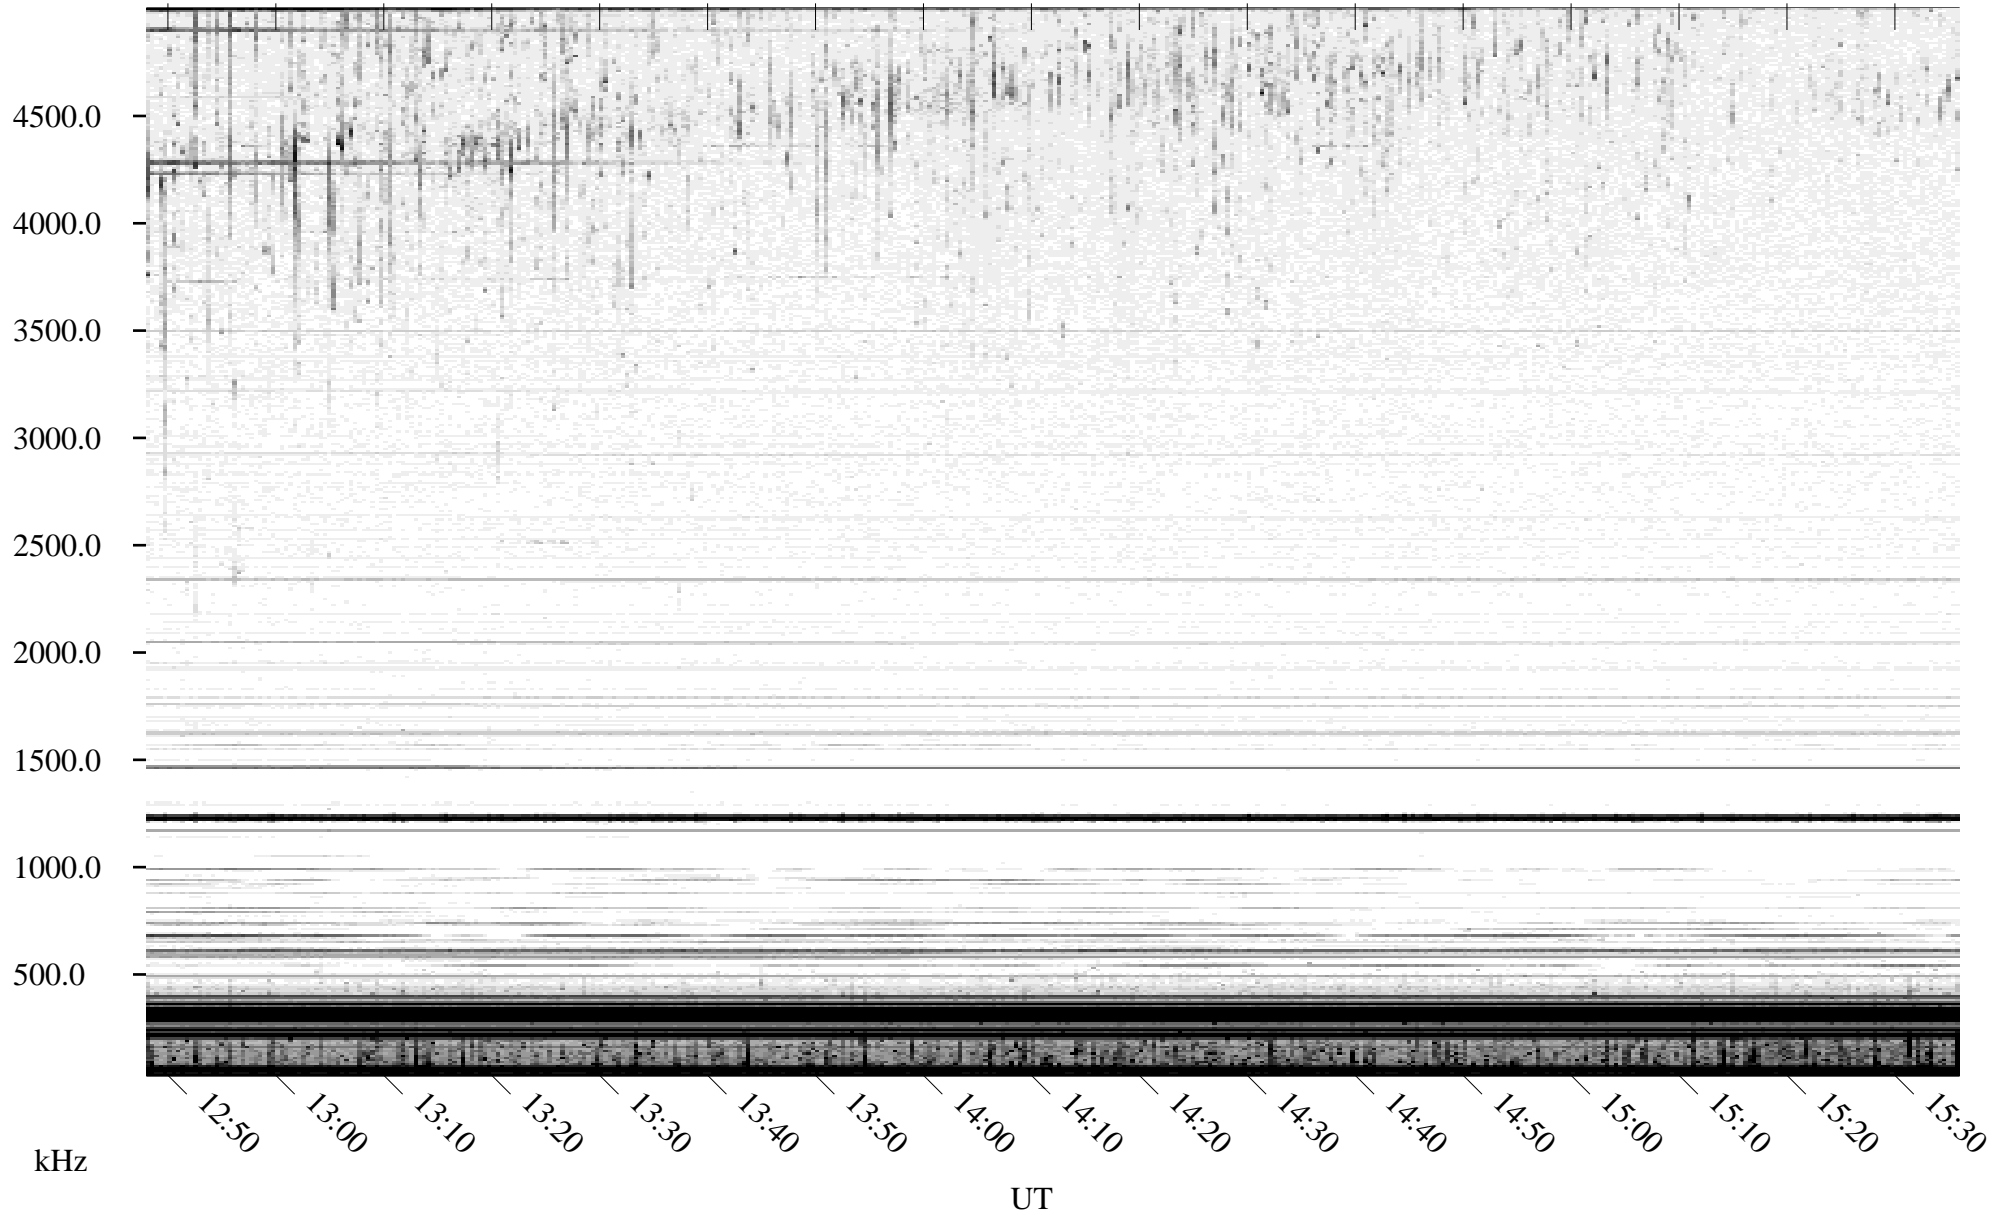

08/28/2010 Churchill, Manitoba

Linear Scale Black = 161 White = 15

ch10240l.r00SUm max_12

Page 1

08/28/2010 Churchill, Manitoba

Linear Scale Black = 161 White = 15

ch10240l.r00SUm max_12

Page 2

08/29/2010 Churchill, Manitoba

Linear Scale Black = 161 White = 15

ch10240l.r00SUm max_12

Page 3

08/29/2010 Churchill, Manitoba

Linear Scale Black = 161 White = 15

ch10240l.r00SUm max_12

Page 4

08/29/2010 Churchill, Manitoba

Linear Scale Black = 161 White = 15

ch10240l.r00SUm max_12

Page 5

08/29/2010 Churchill, Manitoba

Linear Scale Black = 161 White = 15

ch10240l.r00SUm max_12

Page 6

08/29/2010 Churchill, Manitoba

Linear Scale Black = 161 White = 15

ch10240l.r00SUm max_12

Page 7

08/29/2010 Churchill, Manitoba

Linear Scale Black = 161 White = 15

ch10240l.r00SUm max_12