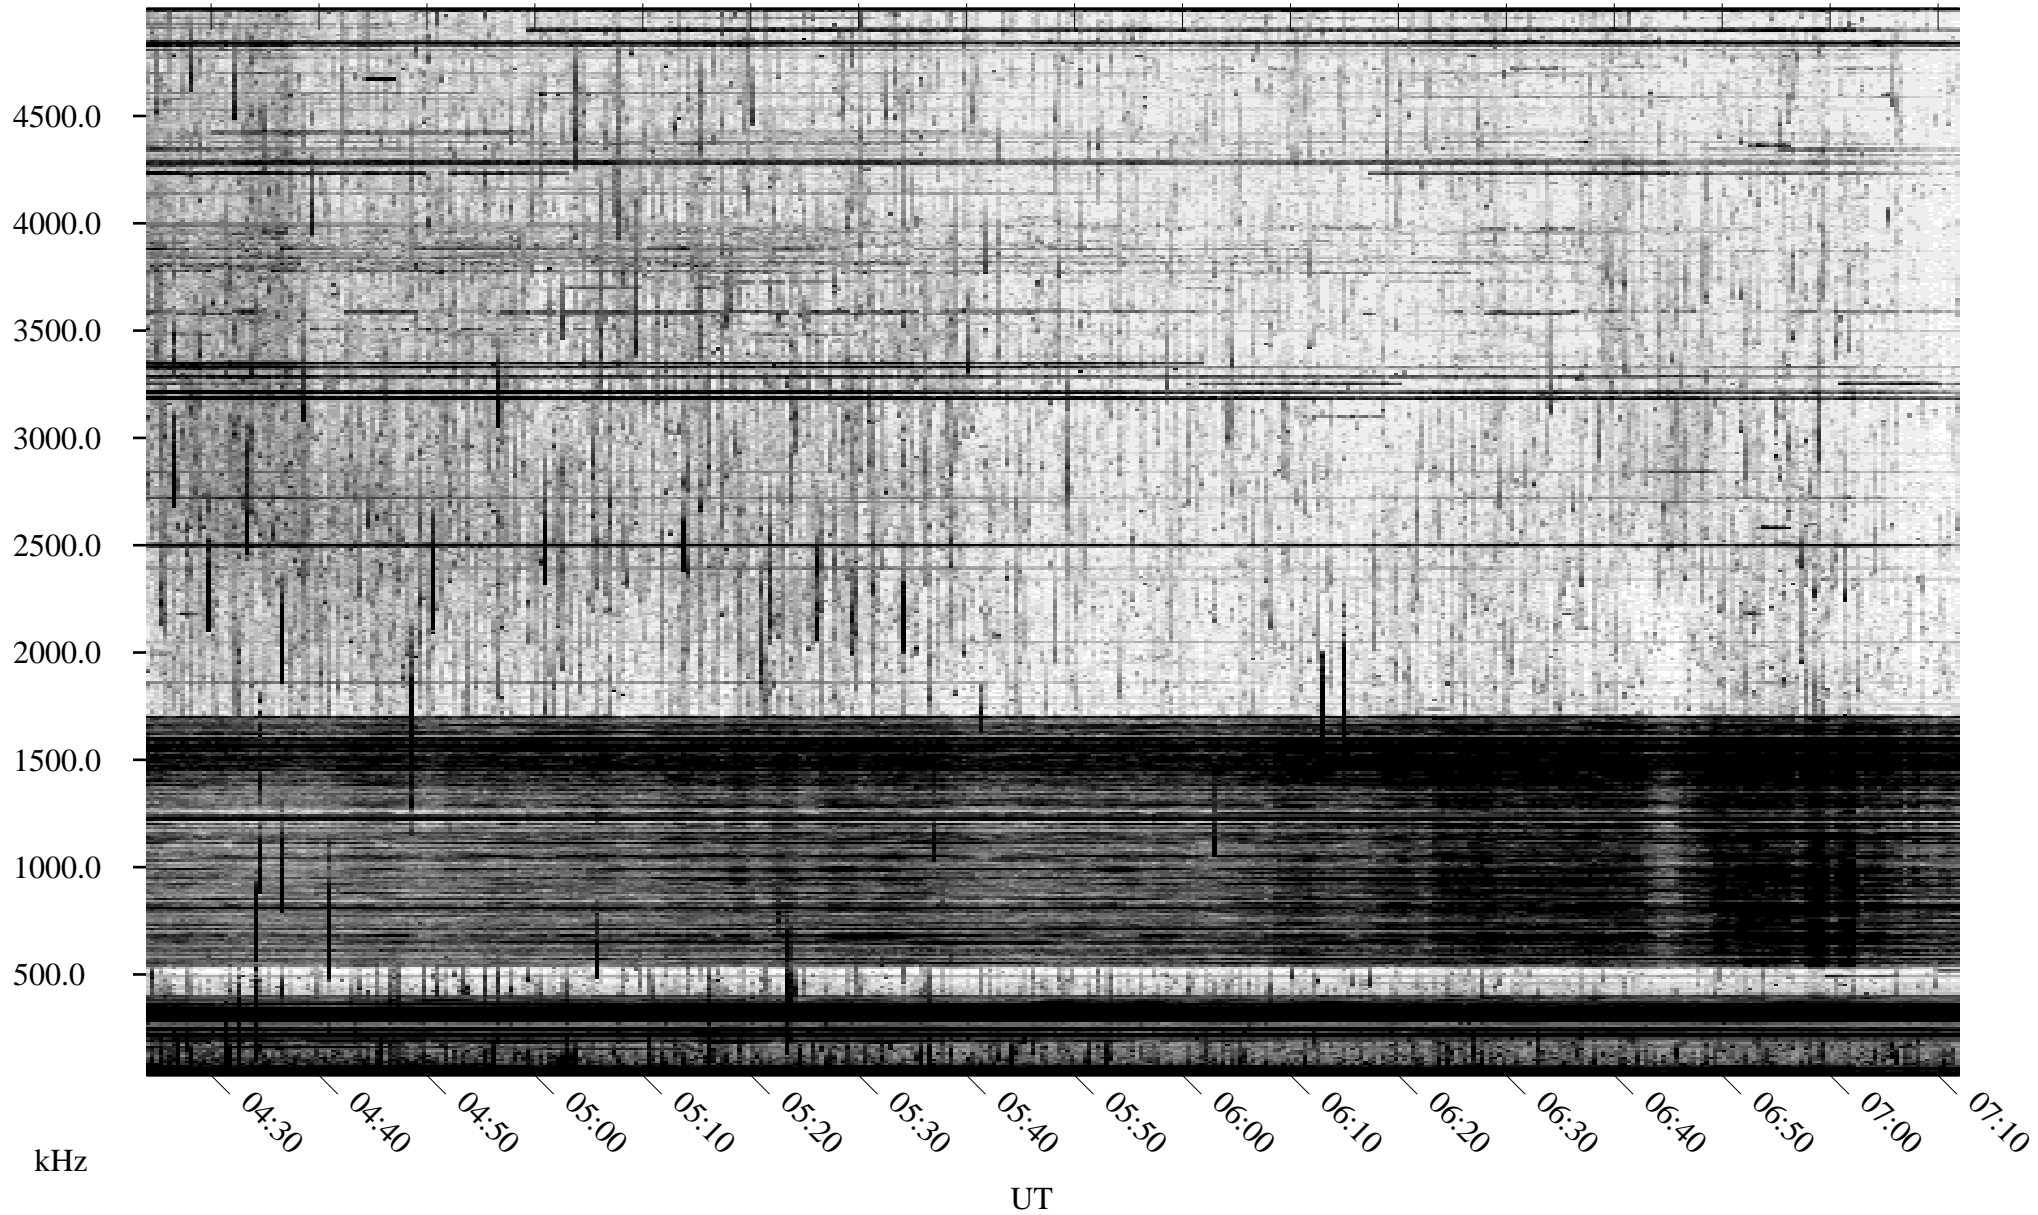

08/28/2010 Churchill, Manitoba

Linear Scale Black = 161 White = 15

ch10240l.r00SUm max_12

Page 1

08/28/2010 Churchill, Manitoba

Linear Scale Black = 161 White = 15

ch10240l.r00SUm max_12

Page 2

08/29/2010 Churchill, Manitoba

Linear Scale Black = 161 White = 15

ch10240l.r00SUm max_12

Page 3

08/29/2010 Churchill, Manitoba

Linear Scale Black = 161 White = 15

ch10240l.r00SUm max_12

Page 4

08/29/2010 Churchill, Manitoba

Linear Scale Black = 161 White = 15

ch10240l.r00SUm max_12

Page 5

08/29/2010 Churchill, Manitoba

Linear Scale Black = 161 White = 15

ch10240l.r00SUm max_12

Page 6

08/29/2010 Churchill, Manitoba

Linear Scale Black = 161 White = 15

ch10240l.r00SUm max_12

Page 7

08/29/2010 Churchill, Manitoba

Linear Scale Black = 161 White = 15

ch10240l.r00SUm max_12