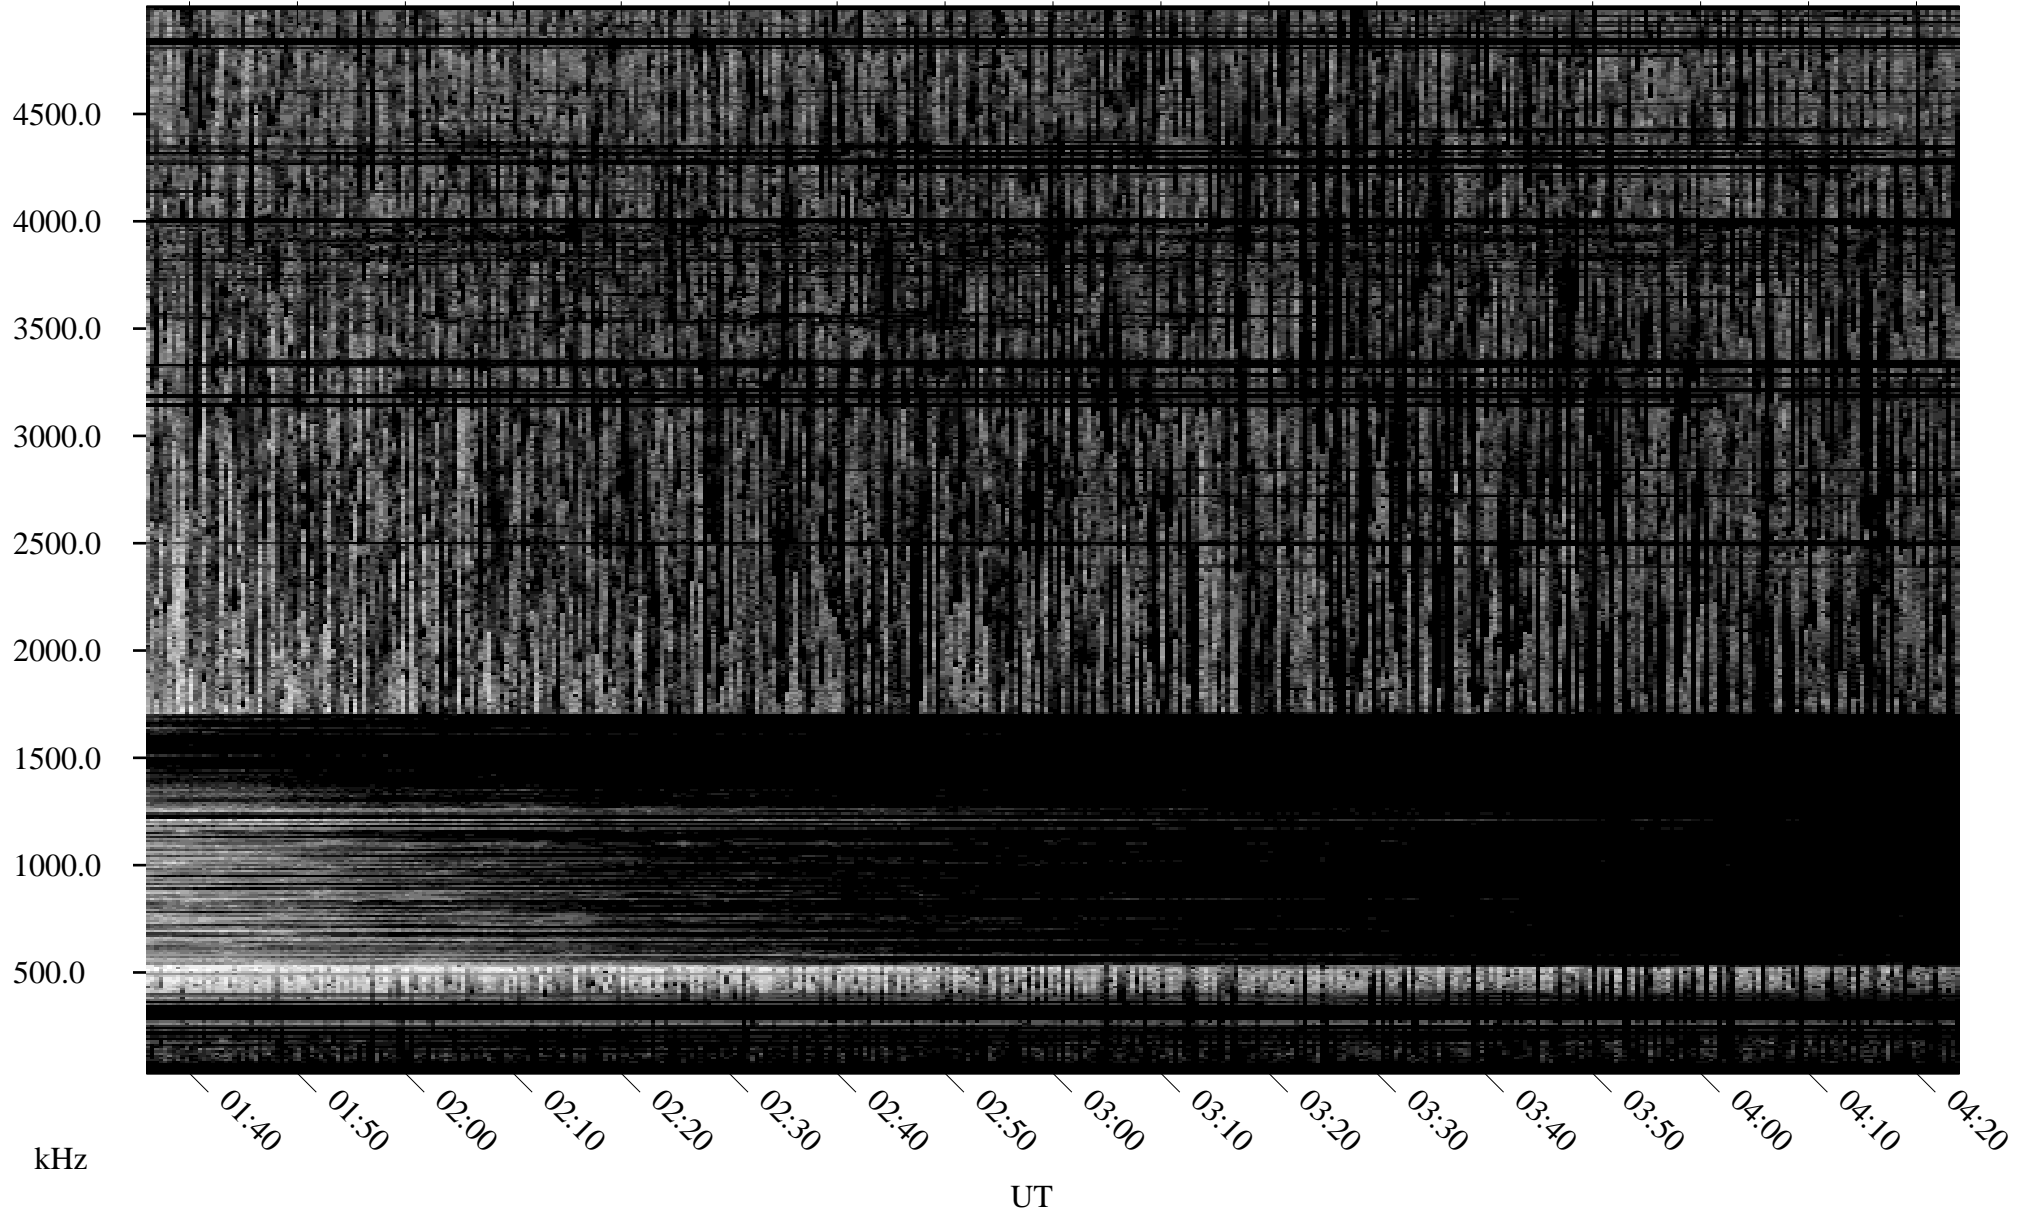

# 08/29/2010 Churchill, Manitoba

Linear Scale    Black = 161    White = 15

ch102411.r00SUm max\_12

Page 1

# 08/29/2010 Churchill, Manitoba

Linear Scale    Black = 161    White = 15

ch102411.r00SUm max\_12

Page 2

# 08/30/2010 Churchill, Manitoba

Linear Scale    Black = 161    White = 15

ch102411.r00SUm max\_12

Page 3

# 08/30/2010 Churchill, Manitoba

Linear Scale    Black = 161    White = 15

ch102411.r00SUm max\_12

Page 4