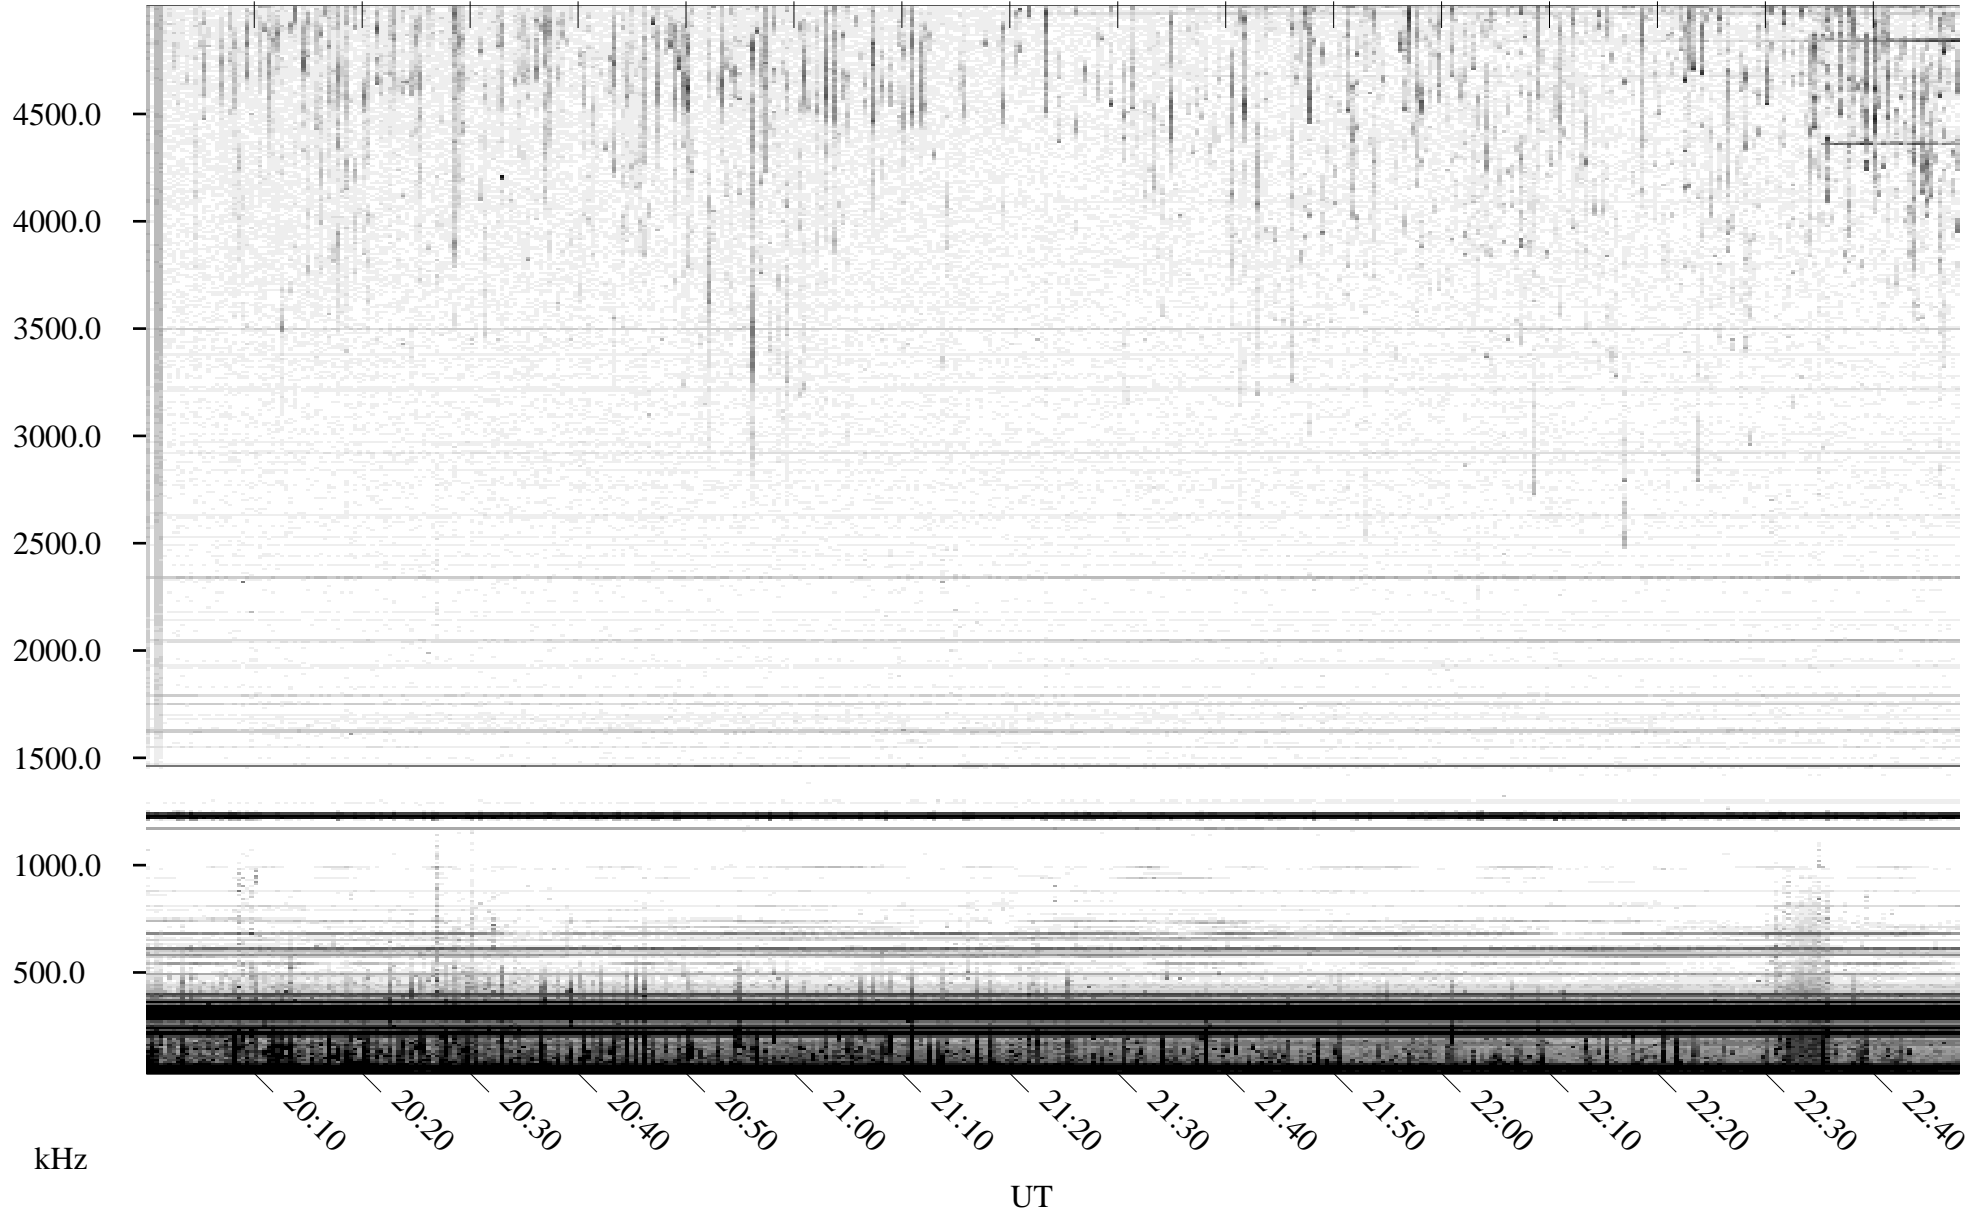

# 08/29/2010 Churchill, Manitoba

Linear Scale    Black = 161    White = 15

ch102411.r00SUm max\_12

Page 1

# 08/29/2010 Churchill, Manitoba

Linear Scale    Black = 161    White = 15

ch102411.r00SUm max\_12

Page 2

# 08/30/2010 Churchill, Manitoba

Linear Scale    Black = 161    White = 15

ch102411.r00SUm max\_12

Page 3

# 08/30/2010 Churchill, Manitoba

Linear Scale    Black = 161    White = 15

ch102411.r00SUm max\_12

Page 4