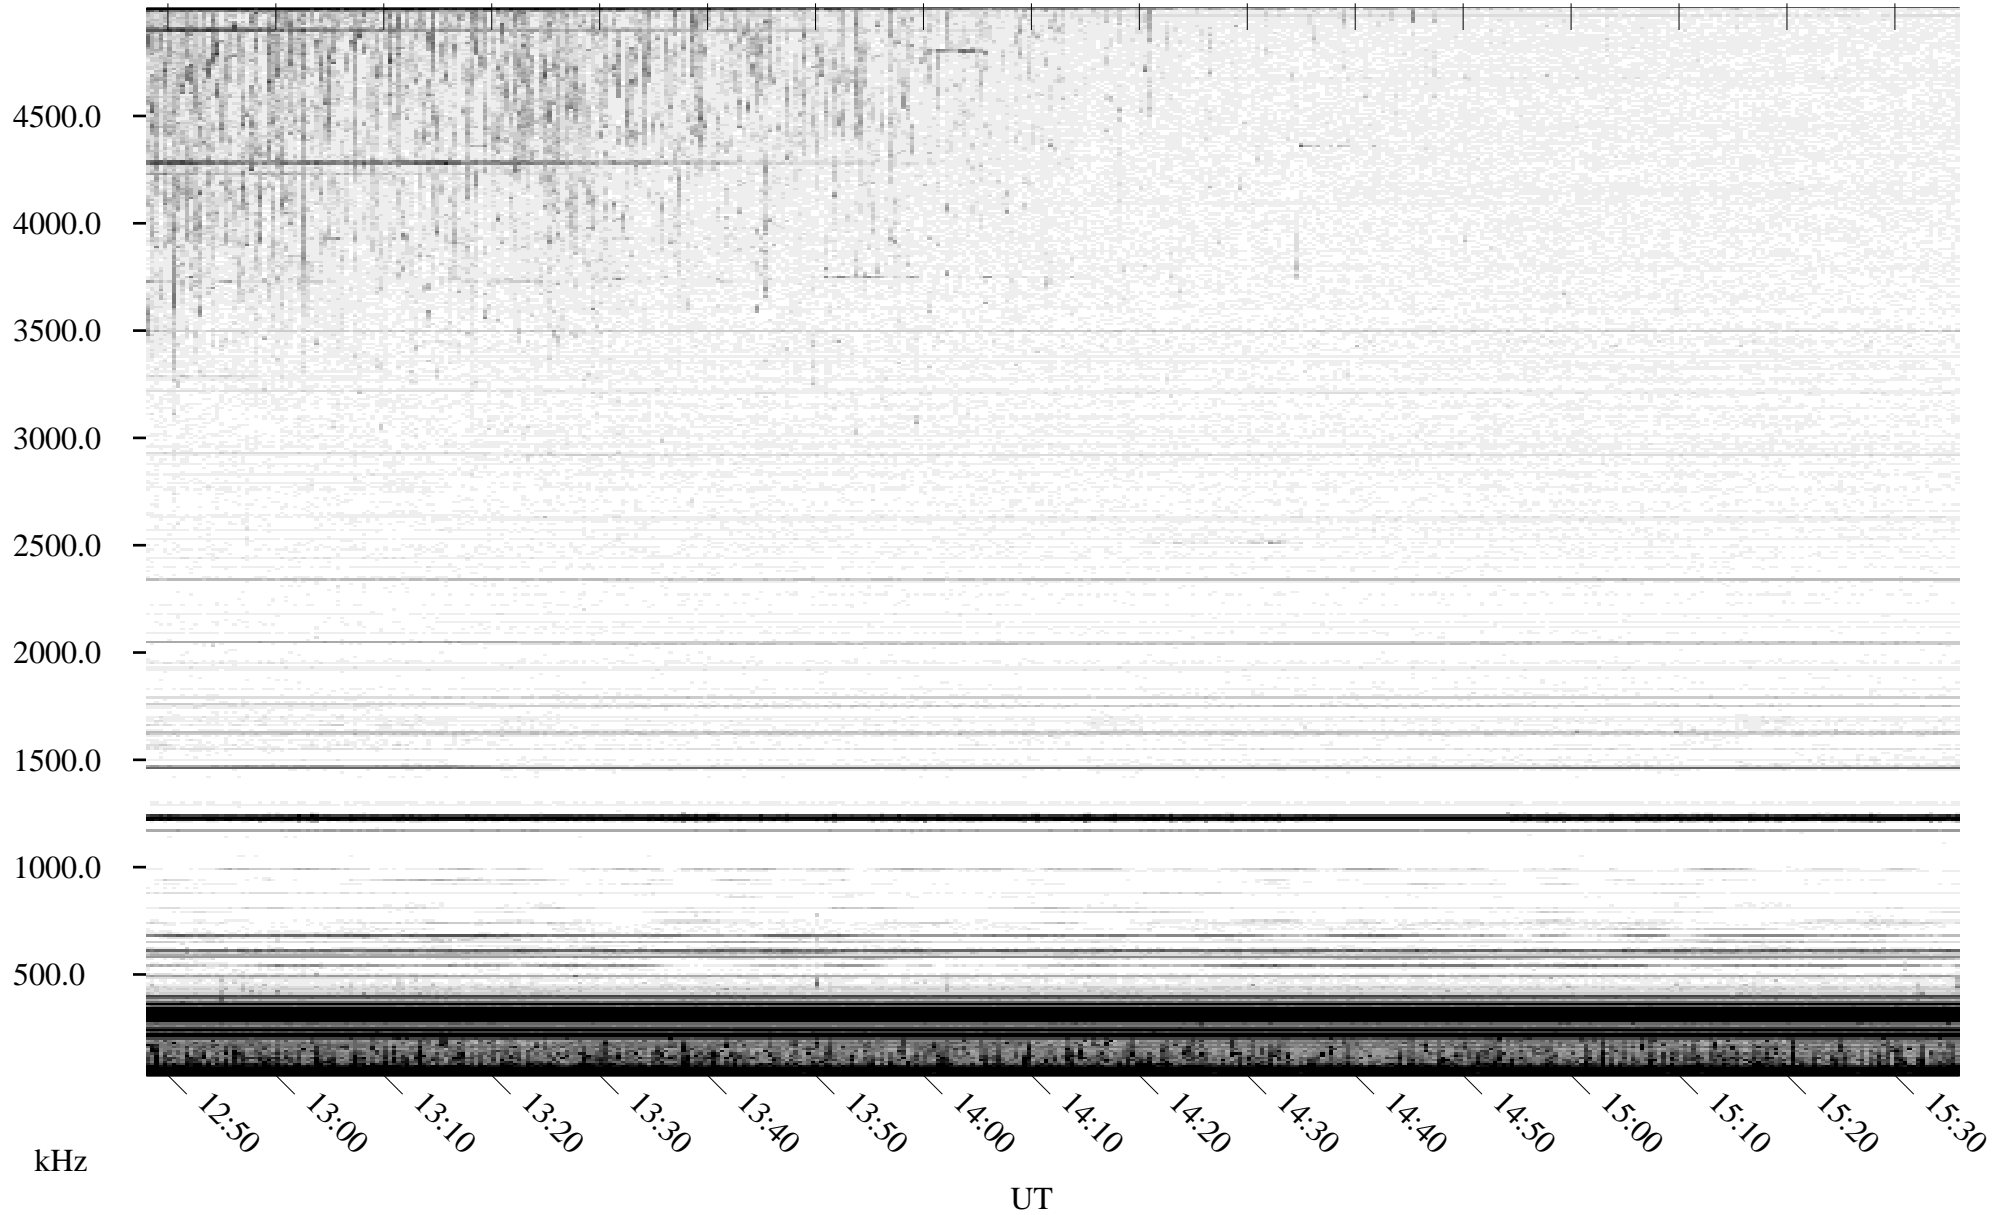

# 08/30/2010 Churchill, Manitoba

Linear Scale    Black = 161    White = 15

ch102411.r00SUm max\_12

Page 5

# 08/30/2010 Churchill, Manitoba

Linear Scale    Black = 161    White = 15

ch102411.r00SUm max\_12

Page 6

# 08/30/2010 Churchill, Manitoba

Linear Scale    Black = 161    White = 15

ch102411.r00SUm max\_12

Page 7

# 08/30/2010 Churchill, Manitoba

Linear Scale    Black = 161    White = 15

ch102411.r00SUm max\_12

Page 8