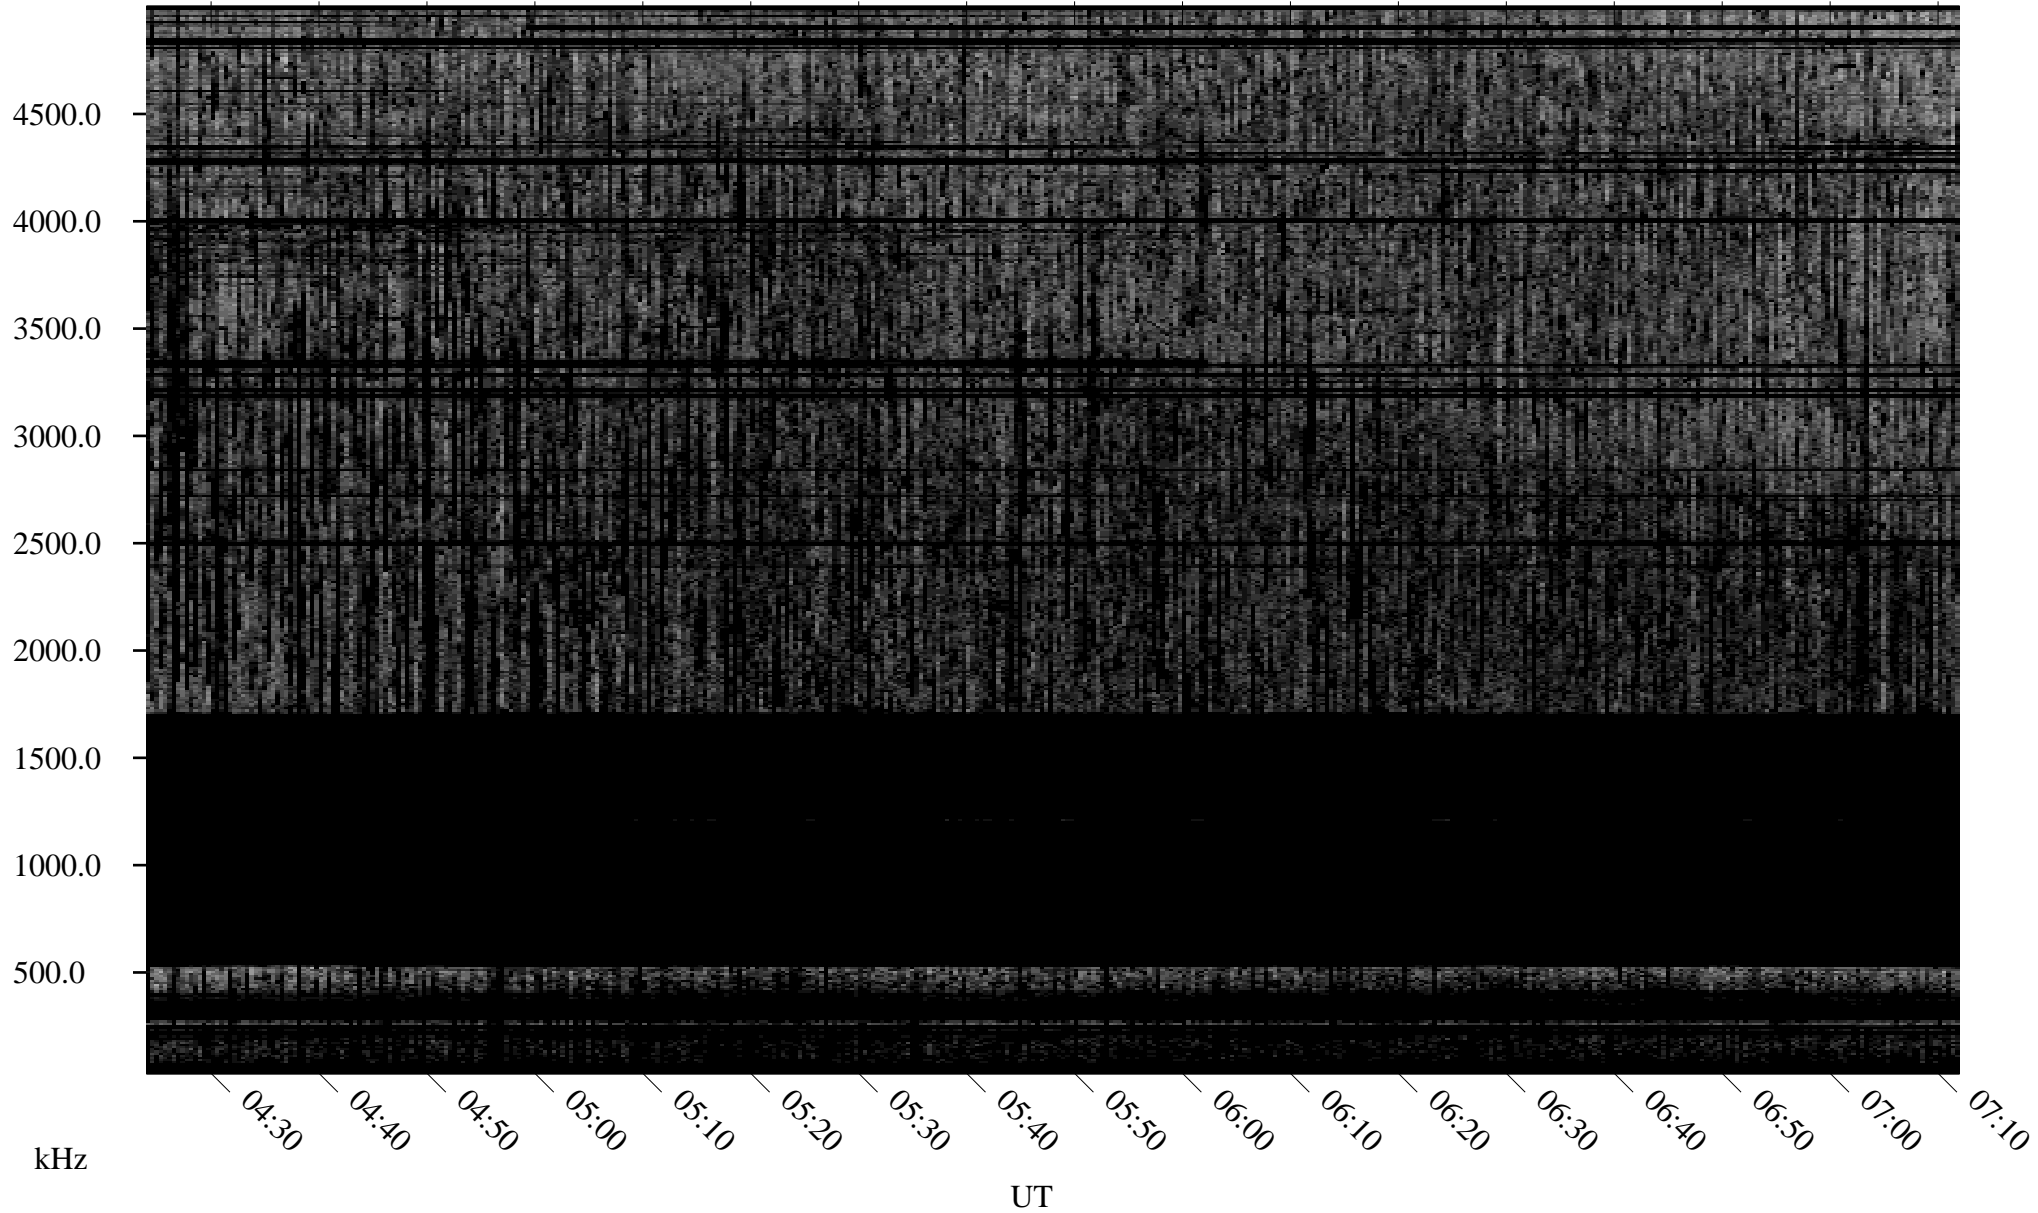

# 08/29/2010 Churchill, Manitoba

Linear Scale    Black = 161    White = 15

ch102411.r00SUm max\_12

Page 1

# 08/29/2010 Churchill, Manitoba

Linear Scale    Black = 161    White = 15

ch102411.r00SUm max\_12

Page 2

# 08/30/2010 Churchill, Manitoba

Linear Scale    Black = 161    White = 15

ch102411.r00SUm max\_12

Page 3

# 08/30/2010 Churchill, Manitoba

Linear Scale    Black = 161    White = 15

ch102411.r00SUm max\_12

Page 4