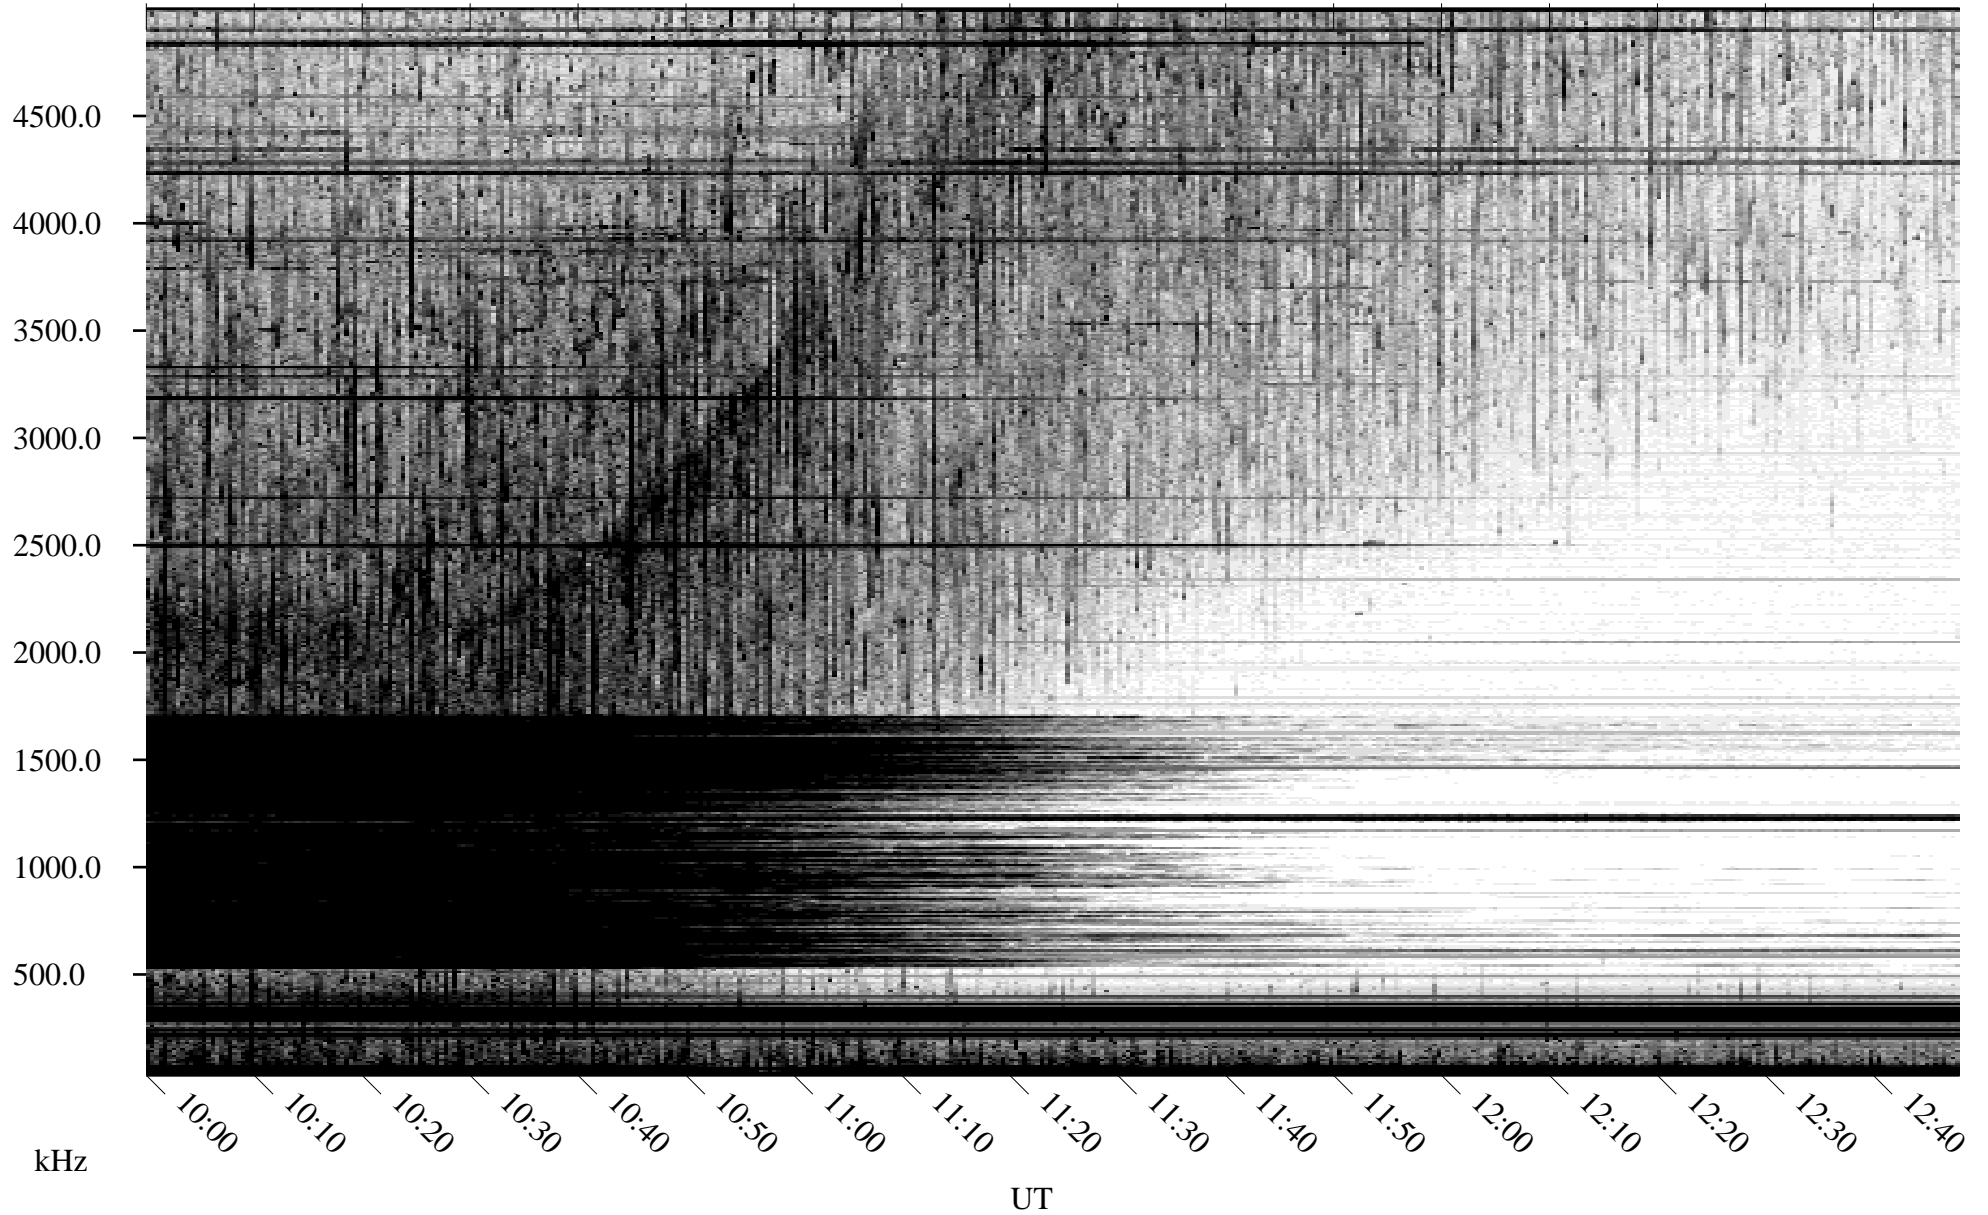

# 08/30/2010 Churchill, Manitoba

Linear Scale    Black = 161    White = 15

ch102411.r00SUm max\_12

Page 4

# 08/30/2010 Churchill, Manitoba

Linear Scale    Black = 161    White = 15

ch102411.r00SUm max\_12

Page 5

# 08/30/2010 Churchill, Manitoba

Linear Scale    Black = 161    White = 15

ch102411.r00SUm max\_12

Page 6

# 08/30/2010 Churchill, Manitoba

Linear Scale    Black = 161    White = 15

ch102411.r00SUm max\_12

Page 7