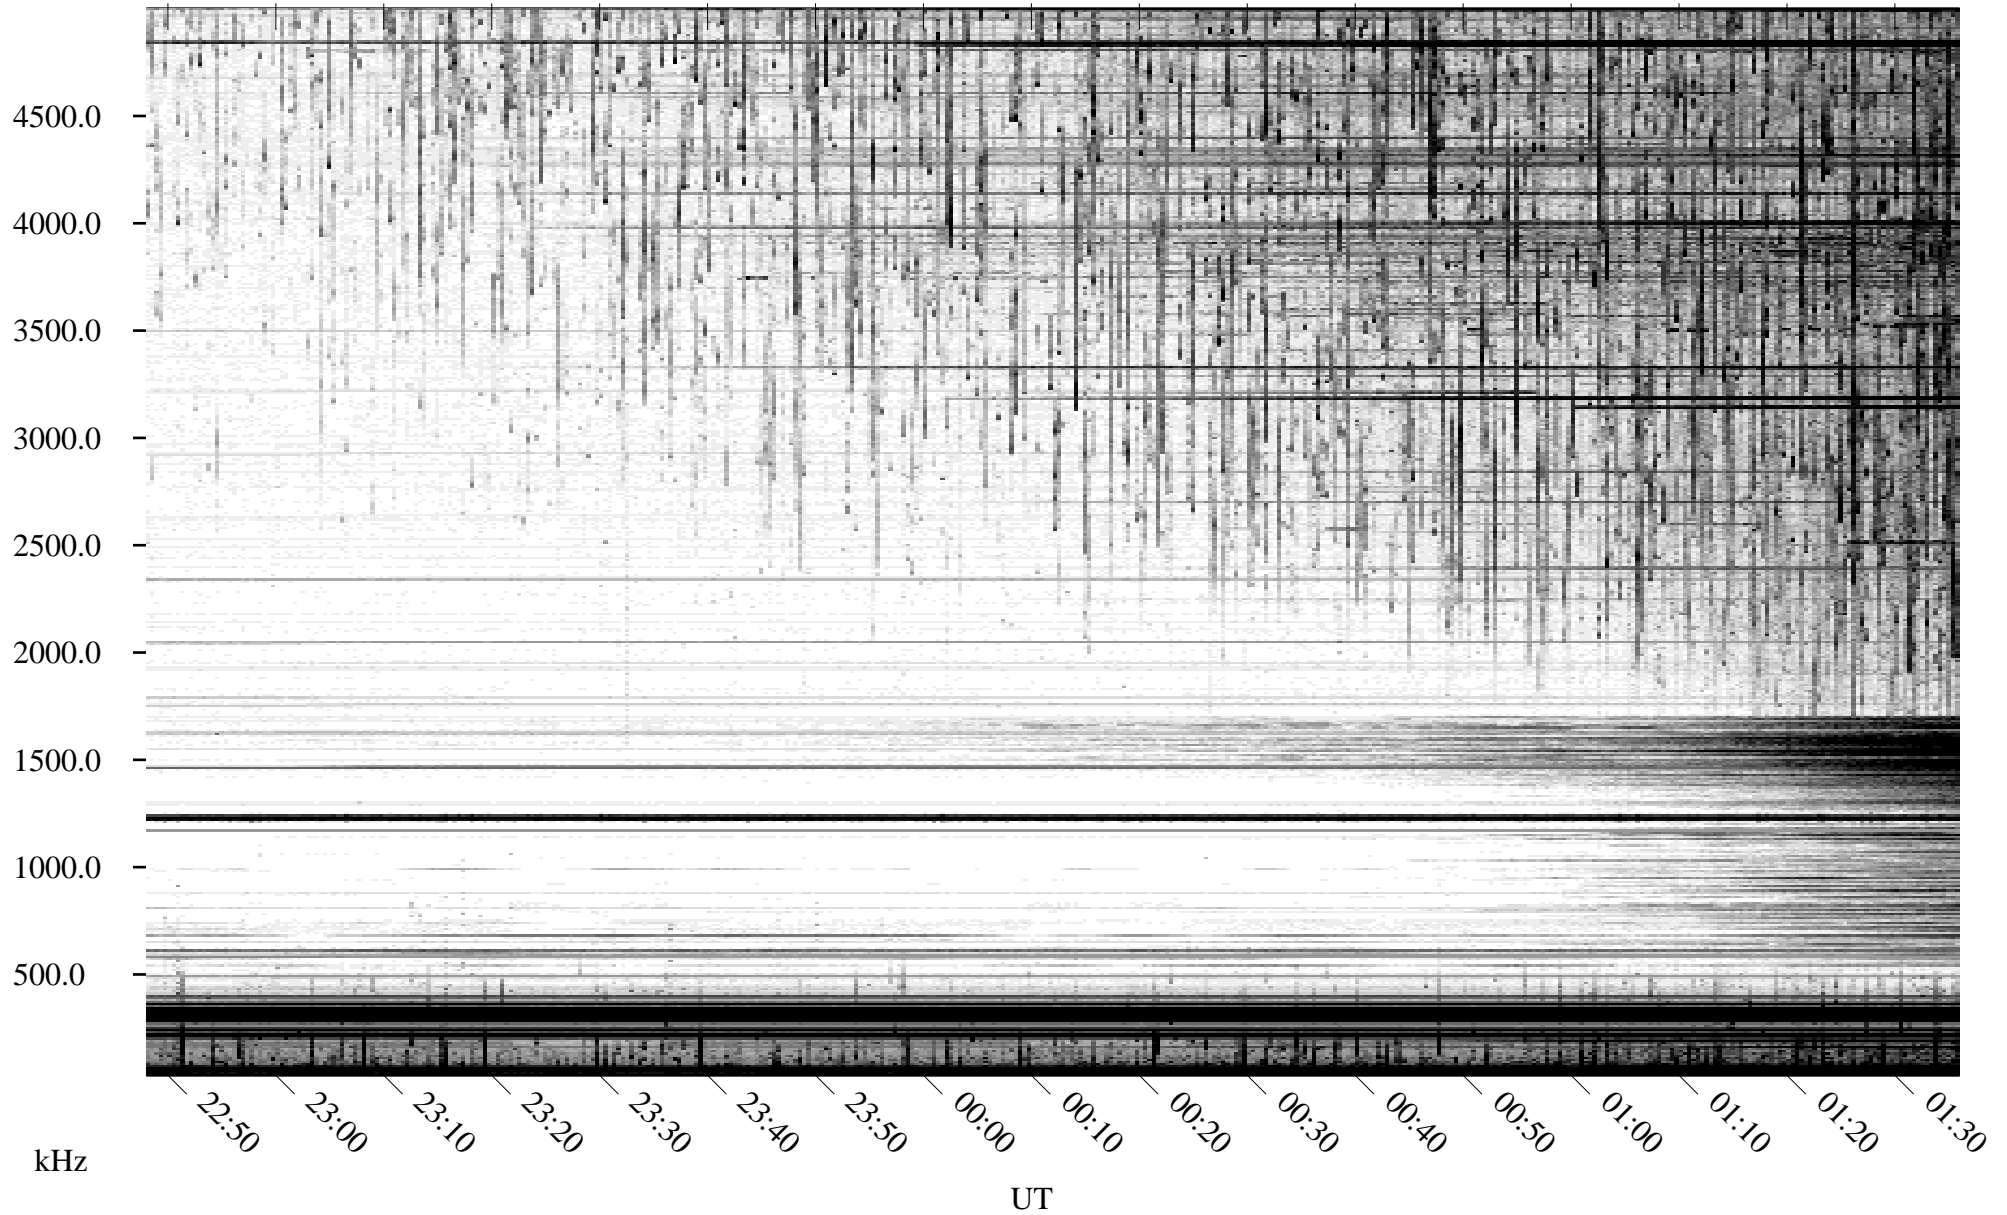

# 08/29/2010 Churchill, Manitoba

Linear Scale    Black = 161    White = 15

ch102411.r00SUm max\_12

Page 1

# 08/29/2010 Churchill, Manitoba

Linear Scale    Black = 161    White = 15

ch102411.r00SUm max\_12

Page 2

# 08/30/2010 Churchill, Manitoba

Linear Scale    Black = 161    White = 15

ch102411.r00SUm max\_12

Page 3

# 08/30/2010 Churchill, Manitoba

Linear Scale    Black = 161    White = 15

ch102411.r00SUm max\_12

Page 4