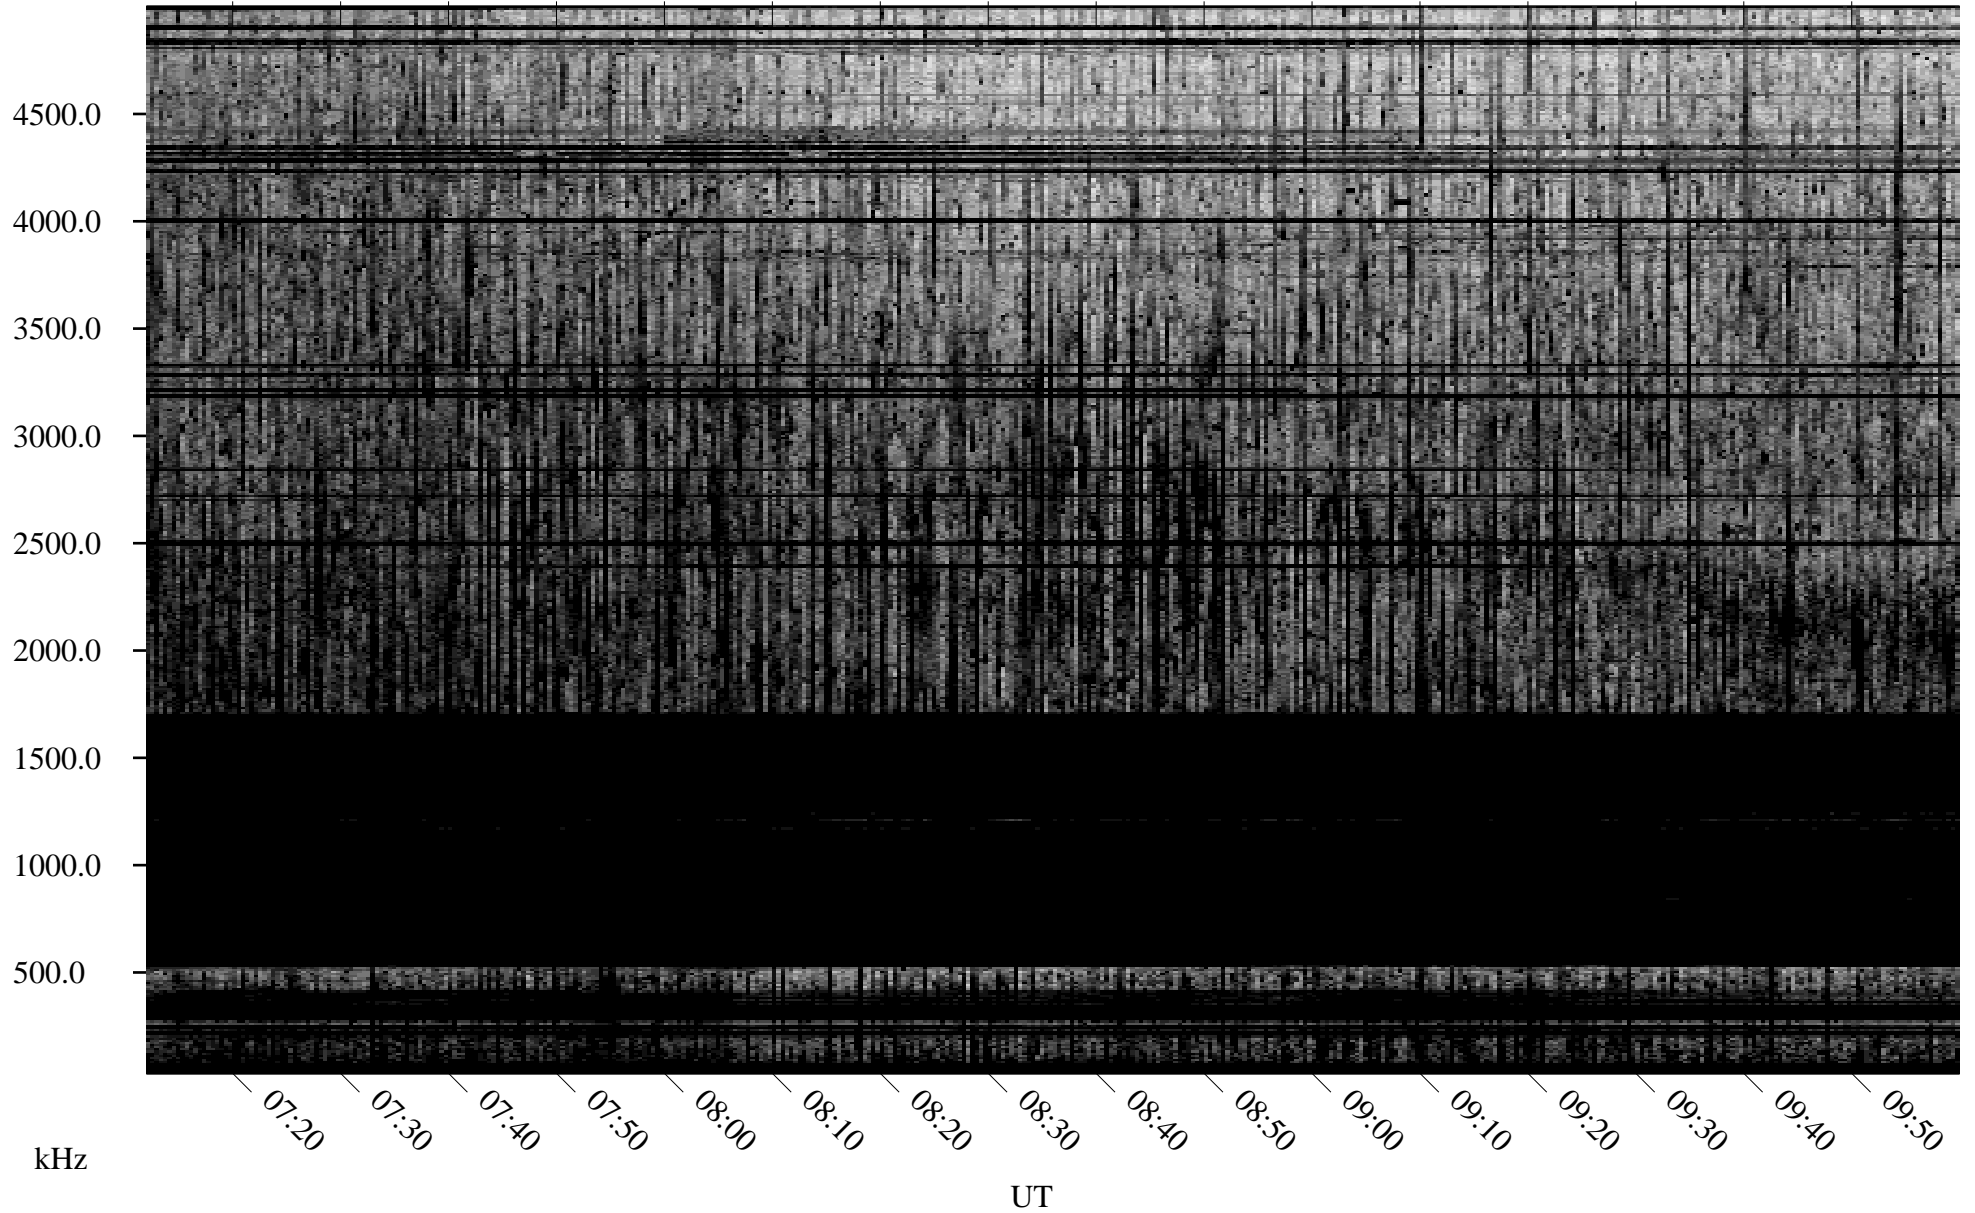

# 08/30/2010 Churchill, Manitoba

Linear Scale    Black = 161    White = 15

ch102411.r00SUm max\_12

Page 3

# 08/30/2010 Churchill, Manitoba

Linear Scale    Black = 161    White = 15

ch102411.r00SUm max\_12

Page 4

# 08/30/2010 Churchill, Manitoba

Linear Scale    Black = 161    White = 15

ch102411.r00SUm max\_12

Page 5

# 08/30/2010 Churchill, Manitoba

Linear Scale    Black = 161    White = 15

ch102411.r00SUm max\_12

Page 6