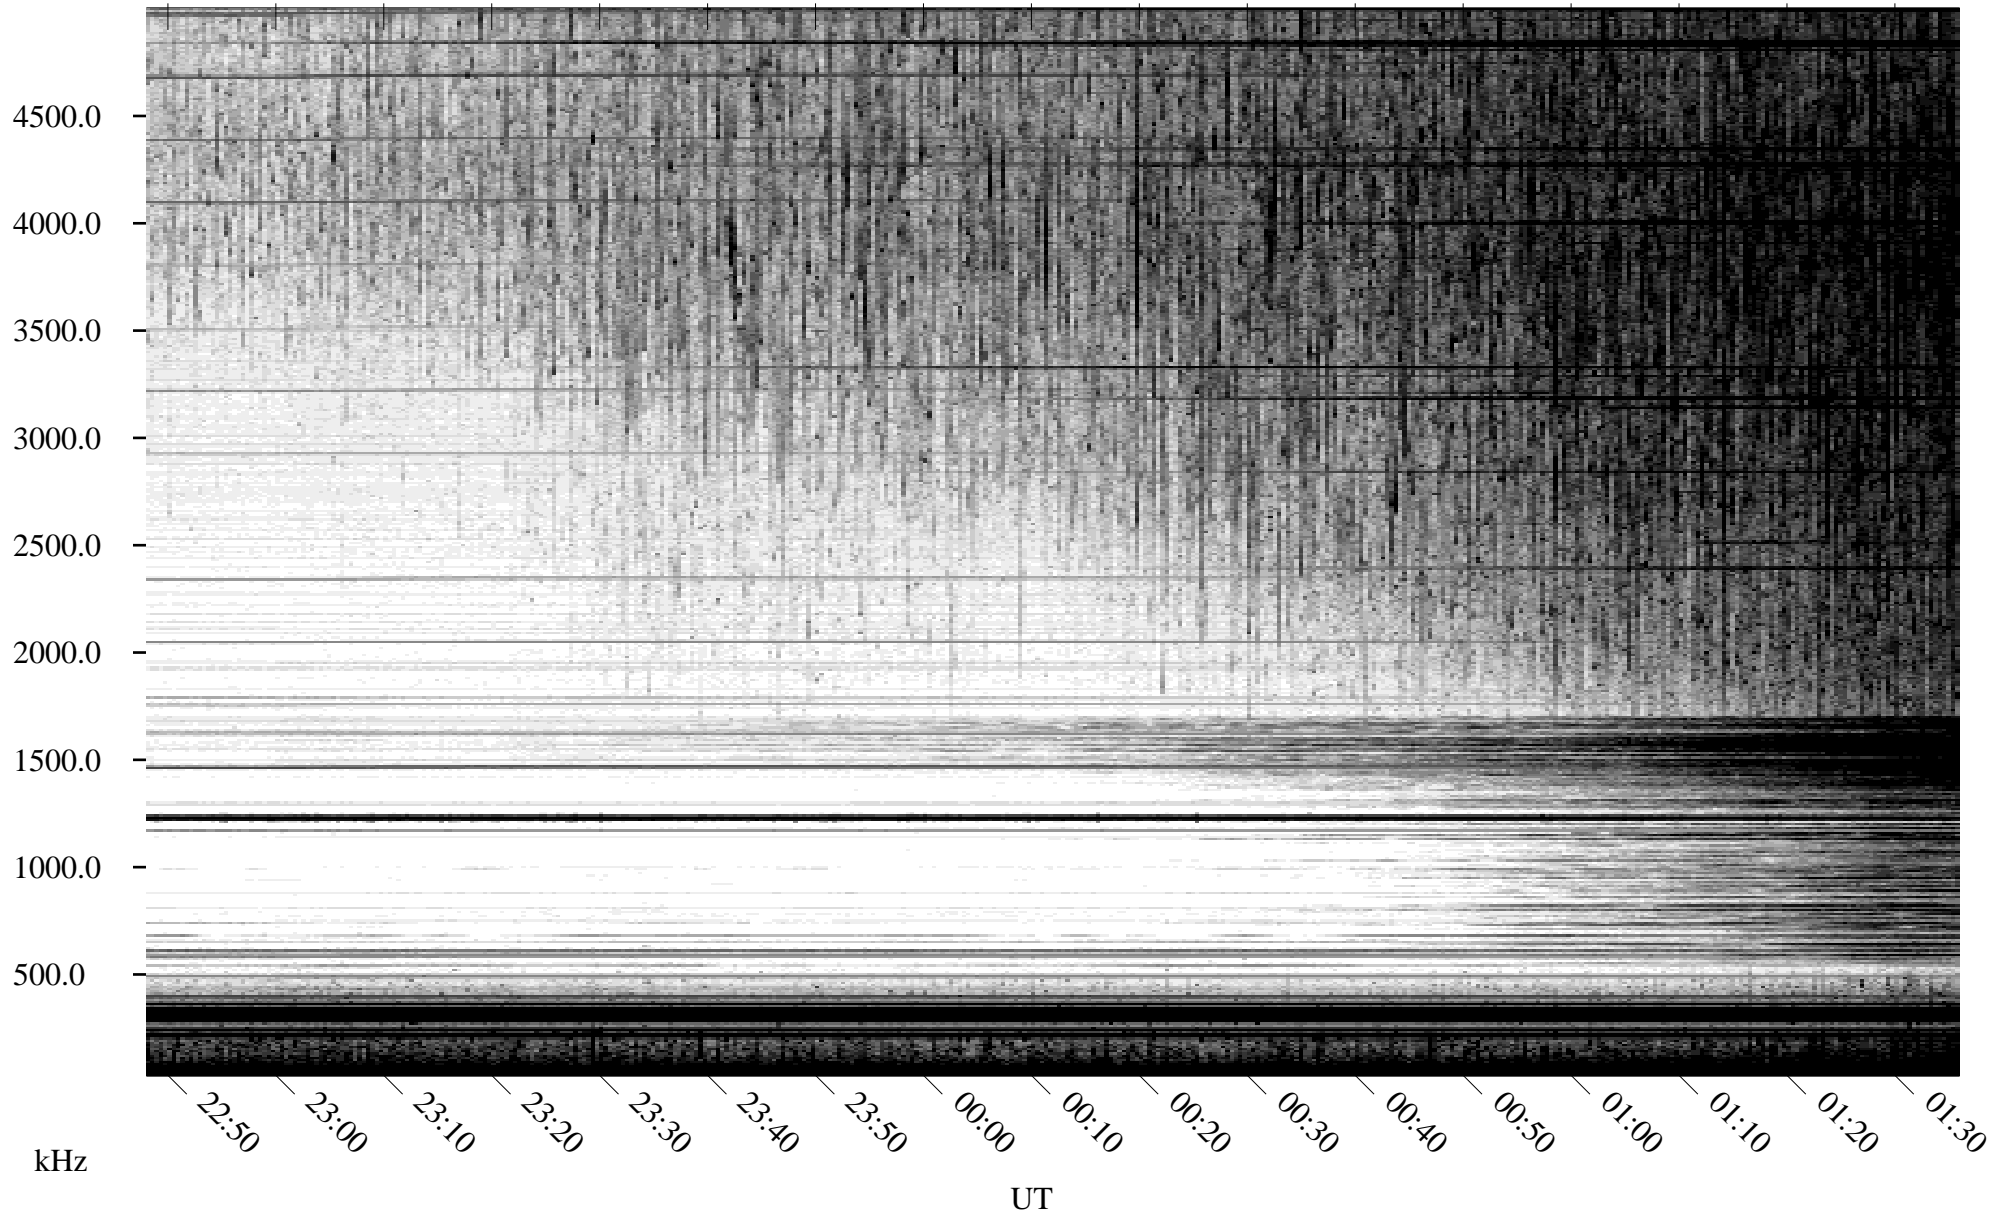

08/30/2010 Churchill, Manitoba

Linear Scale Black = 161 White = 15

ch10242l.r00SUm max_12

Page 1

08/30/2010 Churchill, Manitoba

Linear Scale Black = 161 White = 15

ch10242l.r00SUm max_12

Page 2

08/31/2010 Churchill, Manitoba

Linear Scale Black = 161 White = 15

ch10242l.r00SUm max_12

Page 3

08/31/2010 Churchill, Manitoba

Linear Scale Black = 161 White = 15

ch10242l.r00SUm max_12

Page 4

08/31/2010 Churchill, Manitoba

Linear Scale Black = 161 White = 15

ch10242l.r00SUm max_12

Page 5

08/31/2010 Churchill, Manitoba

Linear Scale Black = 161 White = 15

ch10242l.r00SUm max_12

Page 6

08/31/2010 Churchill, Manitoba

Linear Scale Black = 161 White = 15

ch10242l.r00SUm max_12

Page 7

08/31/2010 Churchill, Manitoba

Linear Scale Black = 161 White = 15

ch10242l.r00SUm max_12