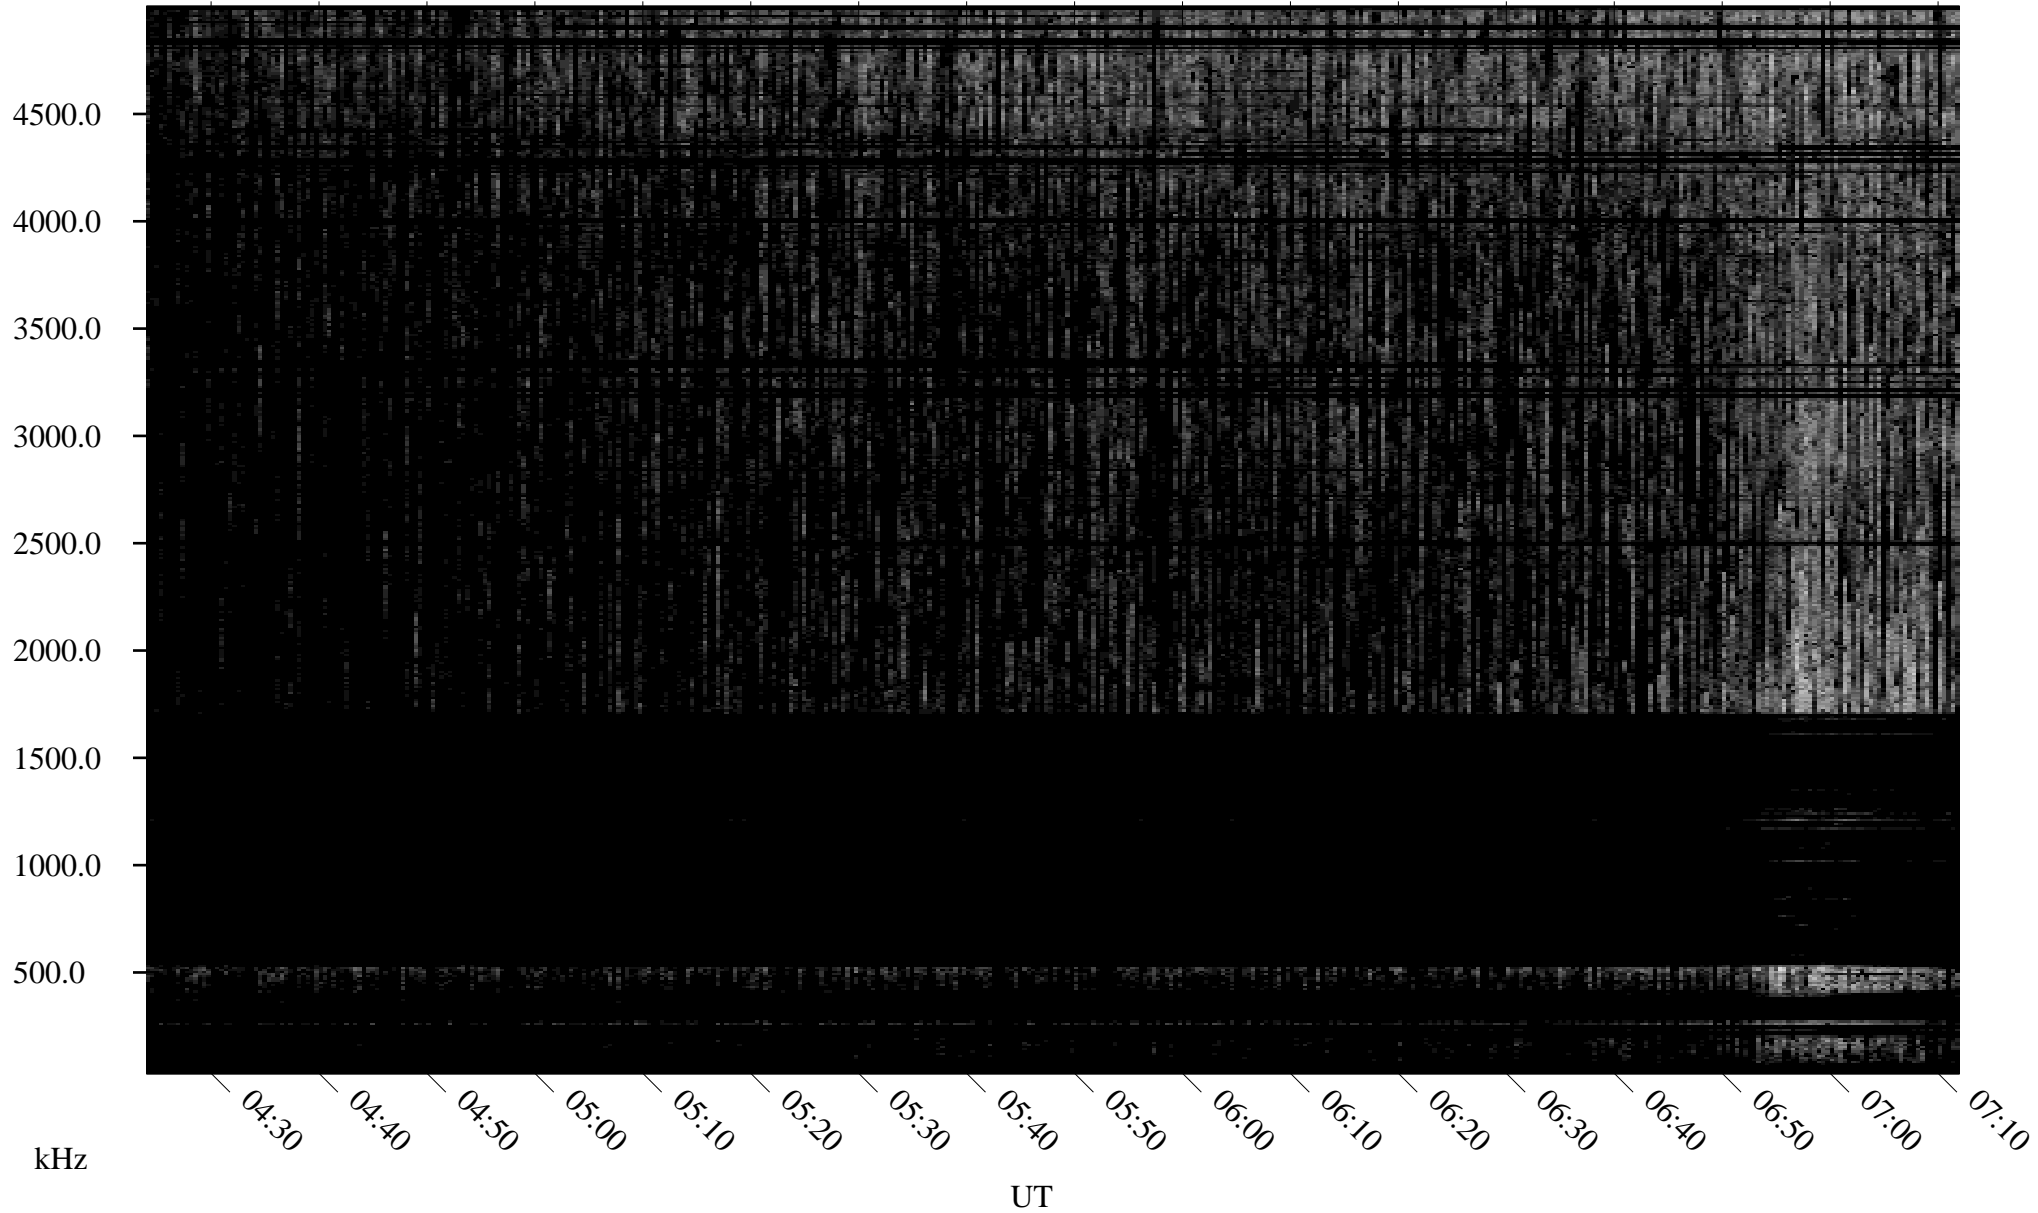

08/30/2010 Churchill, Manitoba

Linear Scale Black = 161 White = 15

ch10242l.r00SUm max_12

Page 1

08/30/2010 Churchill, Manitoba

Linear Scale Black = 161 White = 15

ch10242l.r00SUm max_12

Page 2

08/31/2010 Churchill, Manitoba

Linear Scale Black = 161 White = 15

ch10242l.r00SUm max_12

Page 3

08/31/2010 Churchill, Manitoba

Linear Scale Black = 161 White = 15

ch10242l.r00SUm max_12

Page 4

08/31/2010 Churchill, Manitoba

Linear Scale Black = 161 White = 15

ch10242l.r00SUm max_12

Page 5

08/31/2010 Churchill, Manitoba

Linear Scale Black = 161 White = 15

ch10242l.r00SUm max_12

Page 6

08/31/2010 Churchill, Manitoba

Linear Scale Black = 161 White = 15

ch10242l.r00SUm max_12

Page 7

08/31/2010 Churchill, Manitoba

Linear Scale Black = 161 White = 15

ch10242l.r00SUm max_12