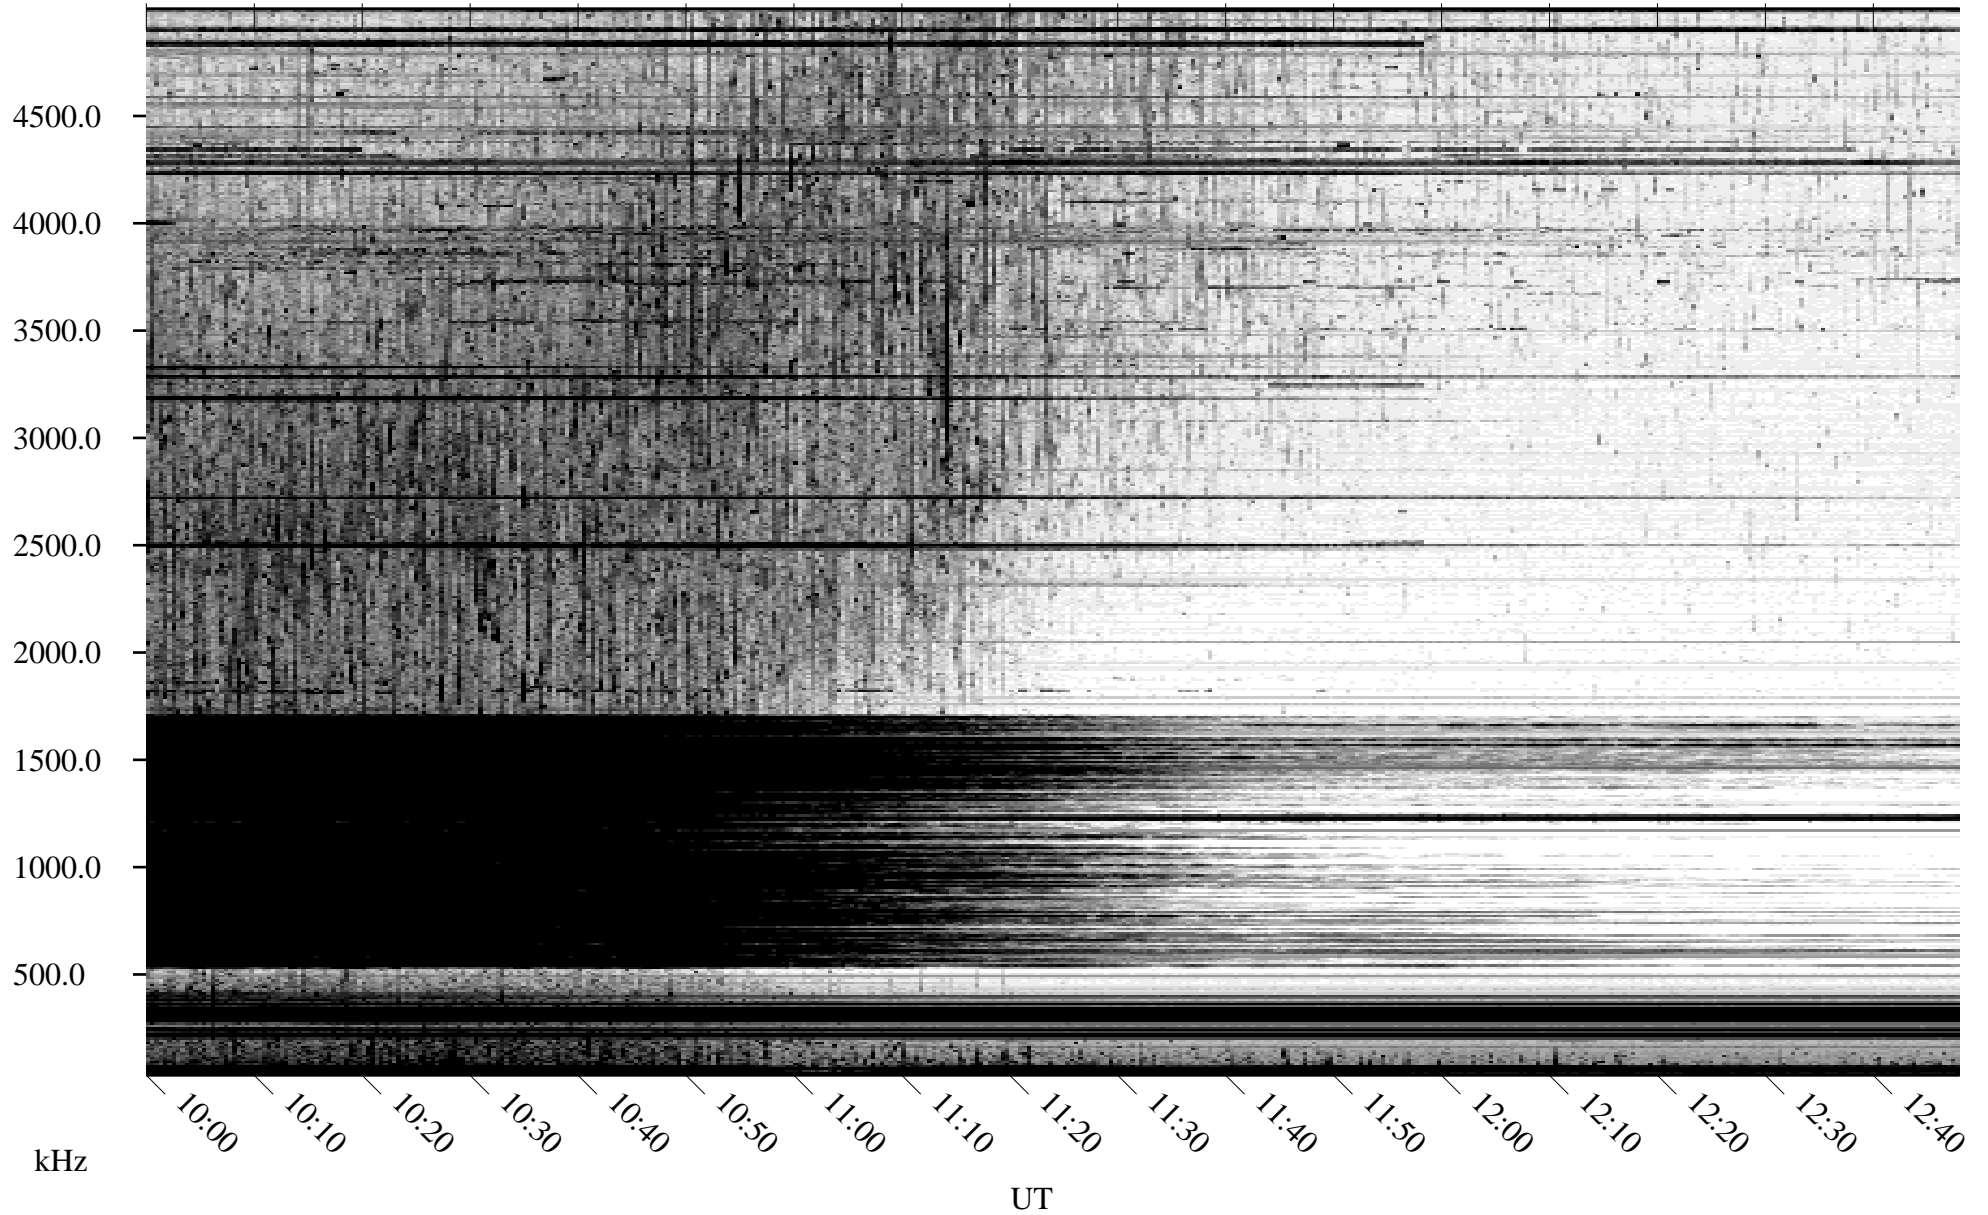

08/30/2010 Churchill, Manitoba

Linear Scale Black = 161 White = 15

ch10242l.r00SUm max_12

Page 1

08/30/2010 Churchill, Manitoba

Linear Scale Black = 161 White = 15

ch10242l.r00SUm max_12

Page 2

08/31/2010 Churchill, Manitoba

Linear Scale Black = 161 White = 15

ch10242l.r00SUm max_12

Page 3

08/31/2010 Churchill, Manitoba

Linear Scale Black = 161 White = 15

ch10242l.r00SUm max_12

Page 4

08/31/2010 Churchill, Manitoba

Linear Scale Black = 161 White = 15

ch10242l.r00SUm max_12

Page 5

08/31/2010 Churchill, Manitoba

Linear Scale Black = 161 White = 15

ch10242l.r00SUm max_12

Page 6

08/31/2010 Churchill, Manitoba

Linear Scale Black = 161 White = 15

ch10242l.r00SUm max_12

Page 7

08/31/2010 Churchill, Manitoba

Linear Scale Black = 161 White = 15

ch10242l.r00SUm max_12