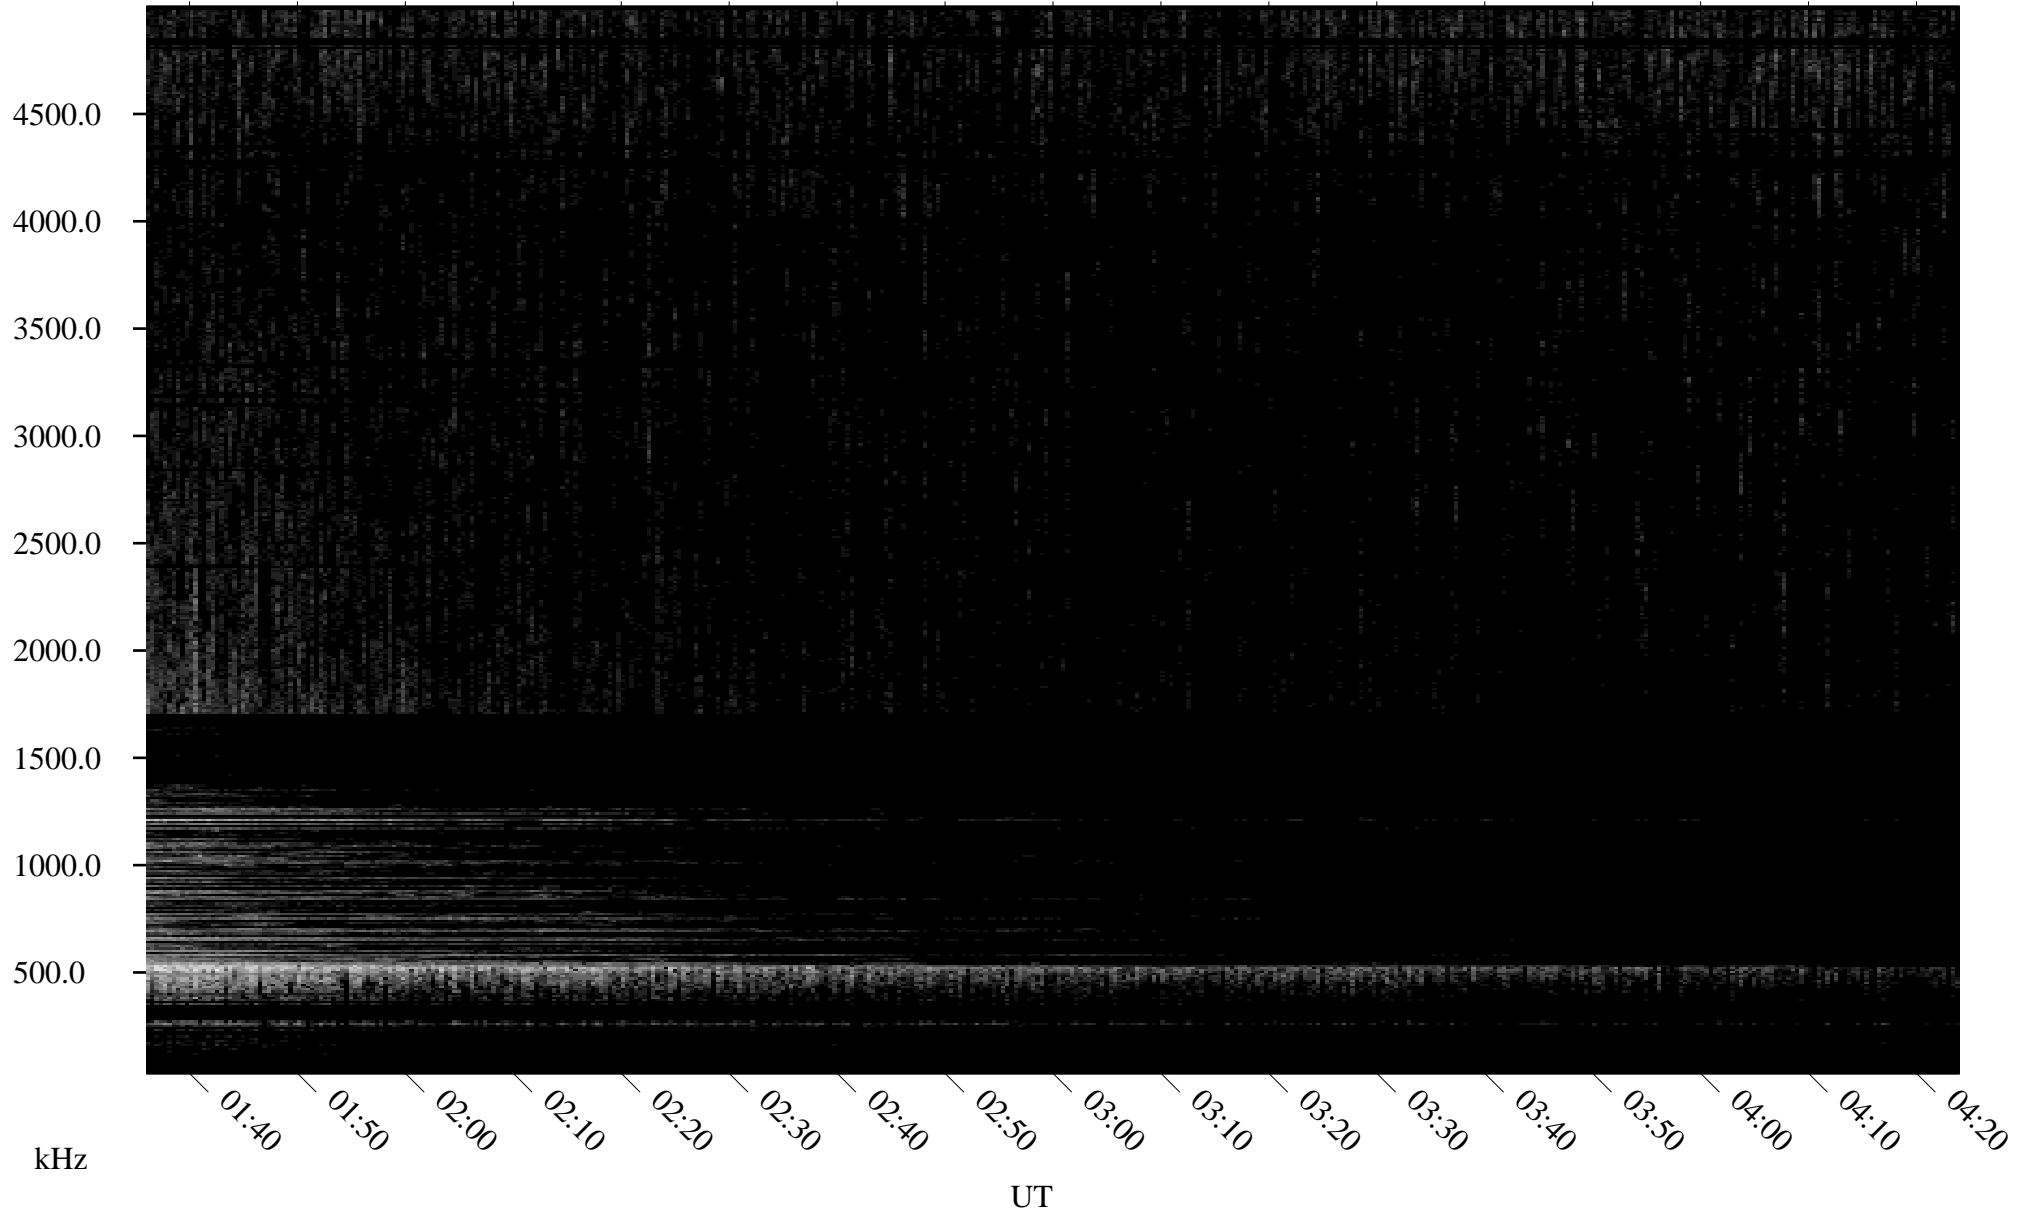

08/30/2010 Churchill, Manitoba

Linear Scale Black = 161 White = 15

ch10242l.r00SUm max_12

Page 1

08/30/2010 Churchill, Manitoba

Linear Scale Black = 161 White = 15

ch10242l.r00SUm max_12

Page 2

08/31/2010 Churchill, Manitoba

Linear Scale Black = 161 White = 15

ch10242l.r00SUm max_12

Page 3

08/31/2010 Churchill, Manitoba

Linear Scale Black = 161 White = 15

ch10242l.r00SUm max_12

Page 4

08/31/2010 Churchill, Manitoba

Linear Scale Black = 161 White = 15

ch10242l.r00SUm max_12

Page 5

08/31/2010 Churchill, Manitoba

Linear Scale Black = 161 White = 15

ch10242l.r00SUm max_12

Page 6

08/31/2010 Churchill, Manitoba

Linear Scale Black = 161 White = 15

ch10242l.r00SUm max_12

Page 7

08/31/2010 Churchill, Manitoba

Linear Scale Black = 161 White = 15

ch10242l.r00SUm max_12