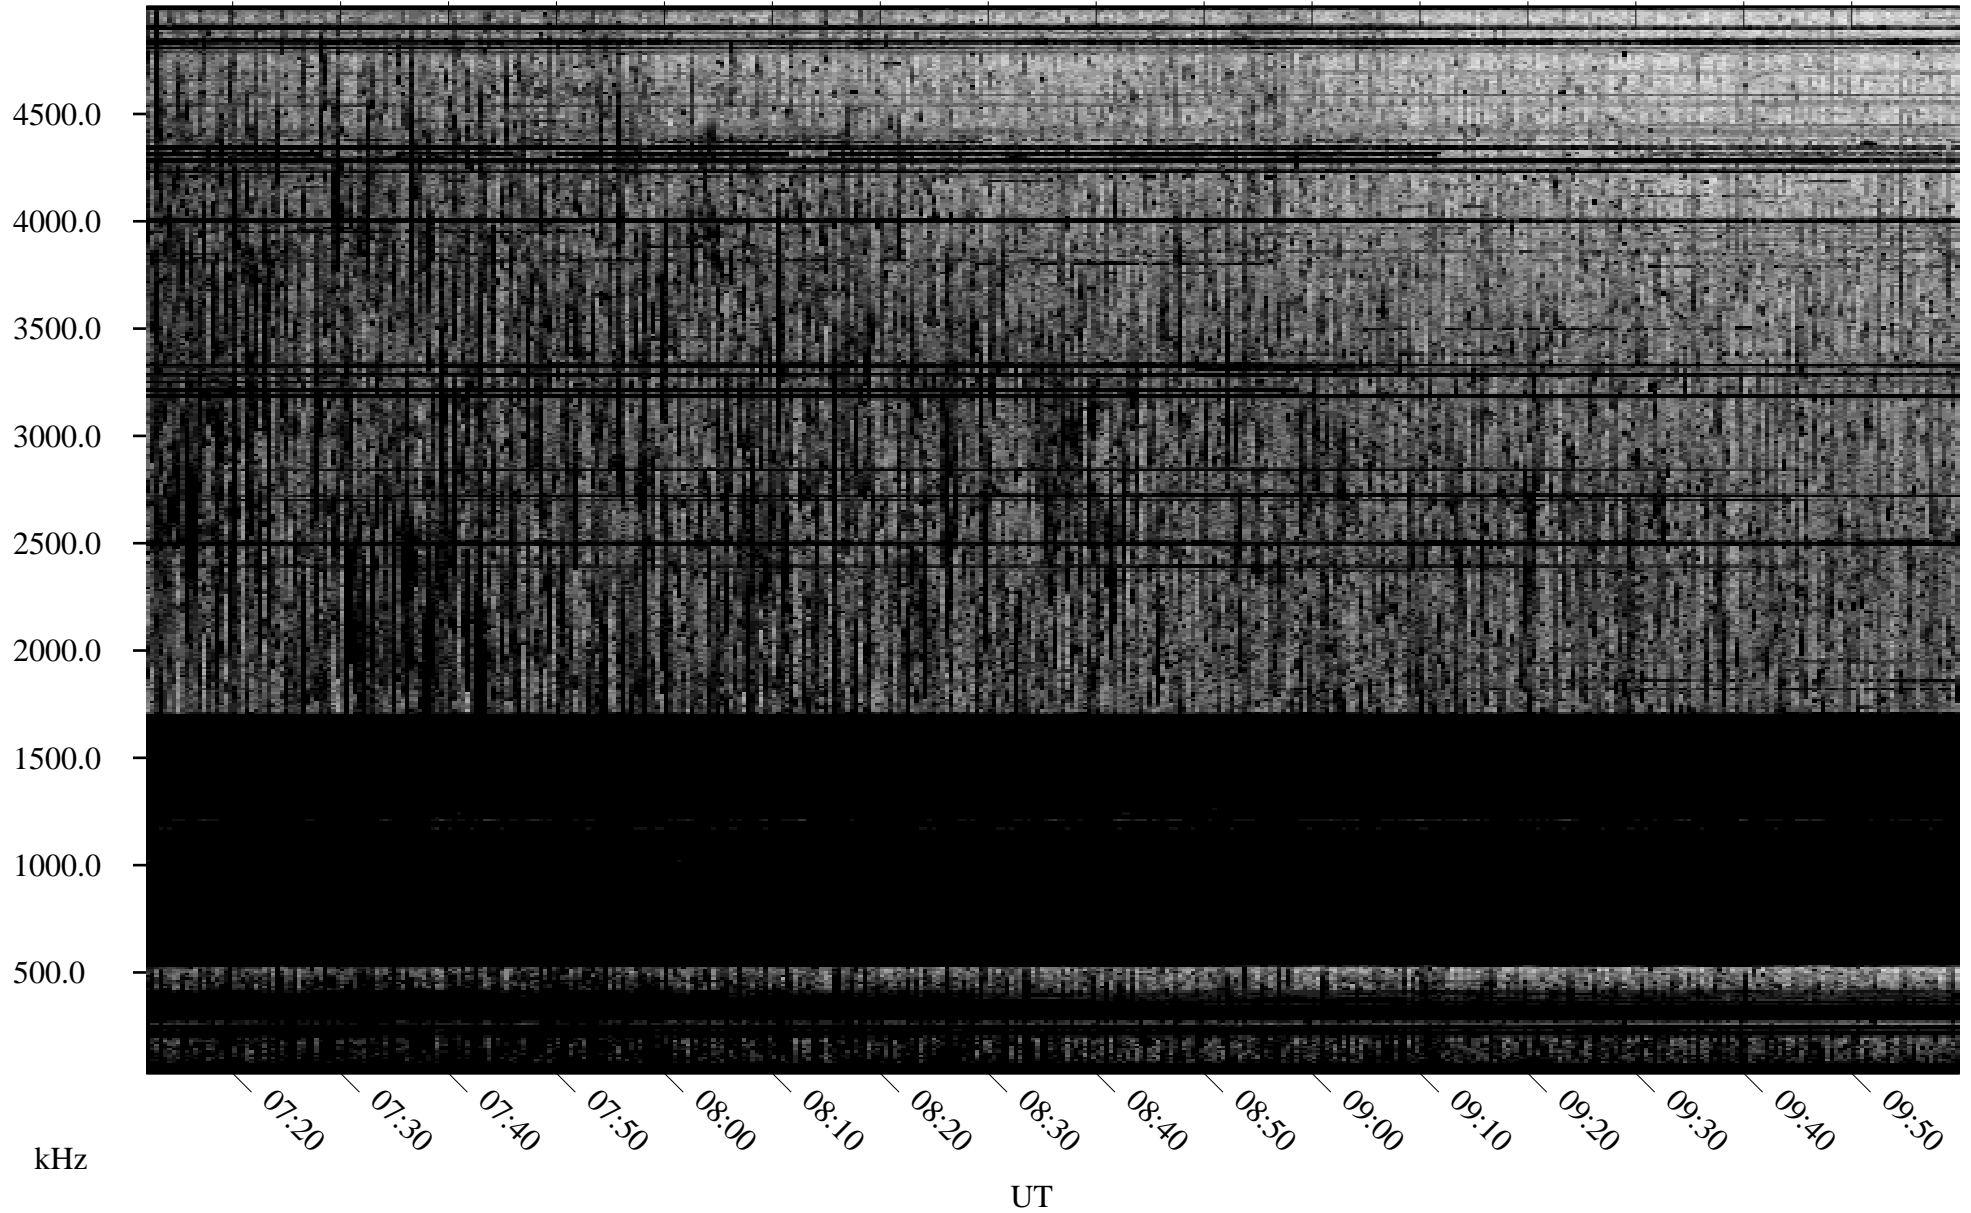

08/30/2010 Churchill, Manitoba

Linear Scale Black = 161 White = 15

ch10242l.r00SUm max_12

Page 1

08/30/2010 Churchill, Manitoba

Linear Scale Black = 161 White = 15

ch10242l.r00SUm max_12

Page 2

08/31/2010 Churchill, Manitoba

Linear Scale Black = 161 White = 15

ch10242l.r00SUm max_12

Page 3

08/31/2010 Churchill, Manitoba

Linear Scale Black = 161 White = 15

ch10242l.r00SUm max_12

Page 4

08/31/2010 Churchill, Manitoba

Linear Scale Black = 161 White = 15

ch10242l.r00SUm max_12

Page 5

08/31/2010 Churchill, Manitoba

Linear Scale Black = 161 White = 15

ch10242l.r00SUm max_12

Page 6

08/31/2010 Churchill, Manitoba

Linear Scale Black = 161 White = 15

ch10242l.r00SUm max_12

Page 7

08/31/2010 Churchill, Manitoba

Linear Scale Black = 161 White = 15

ch10242l.r00SUm max_12