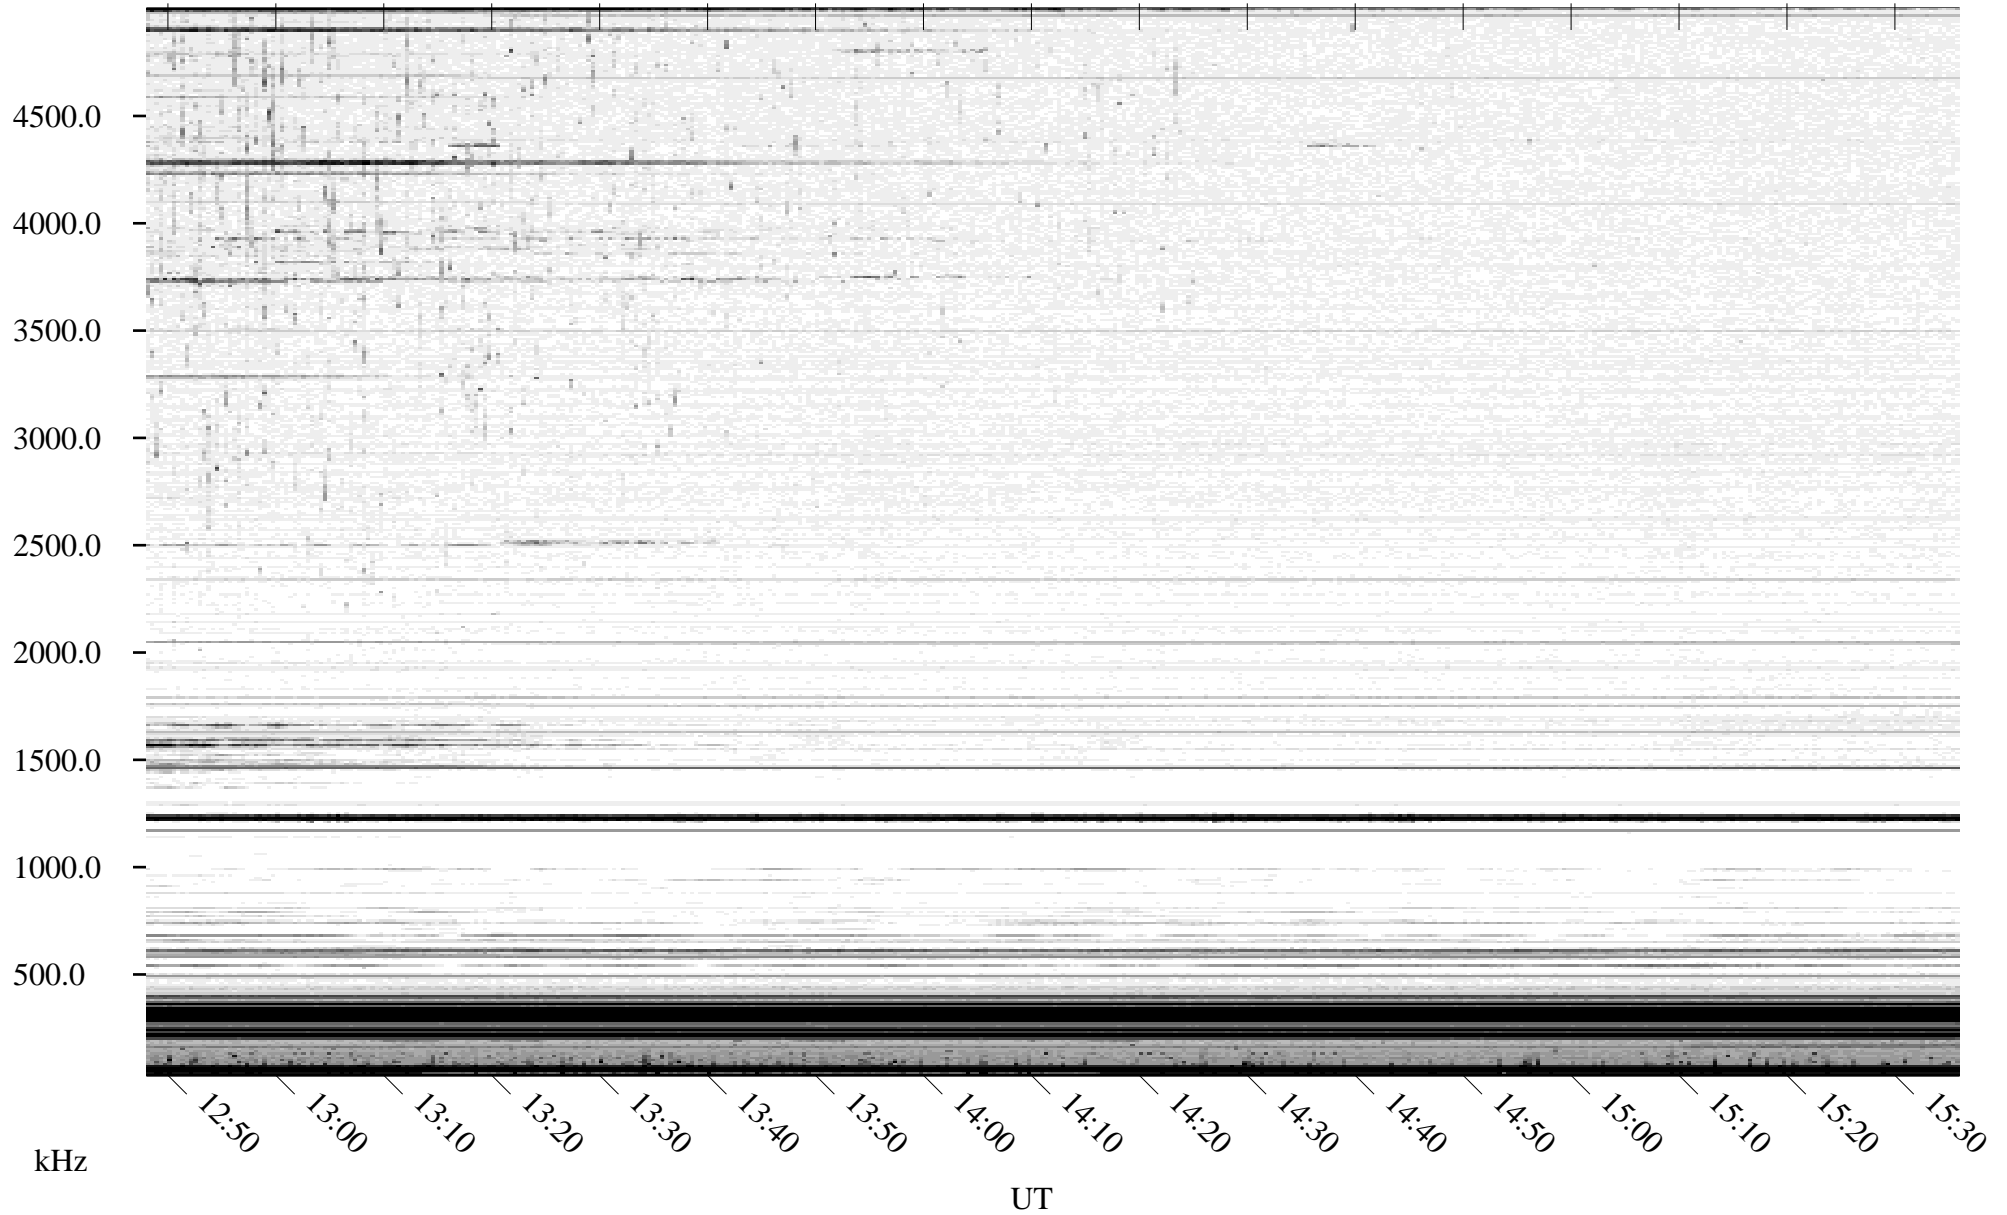

08/30/2010 Churchill, Manitoba

Linear Scale Black = 161 White = 15

ch10242l.r00SUm max_12

Page 1

08/30/2010 Churchill, Manitoba

Linear Scale Black = 161 White = 15

ch10242l.r00SUm max_12

Page 2

08/31/2010 Churchill, Manitoba

Linear Scale Black = 161 White = 15

ch10242l.r00SUm max_12

Page 3

08/31/2010 Churchill, Manitoba

Linear Scale Black = 161 White = 15

ch10242l.r00SUm max_12

Page 4

08/31/2010 Churchill, Manitoba

Linear Scale Black = 161 White = 15

ch10242l.r00SUm max_12

Page 5

08/31/2010 Churchill, Manitoba

Linear Scale Black = 161 White = 15

ch10242l.r00SUm max_12

Page 6

08/31/2010 Churchill, Manitoba

Linear Scale Black = 161 White = 15

ch10242l.r00SUm max_12

Page 7

08/31/2010 Churchill, Manitoba

Linear Scale Black = 161 White = 15

ch10242l.r00SUm max_12