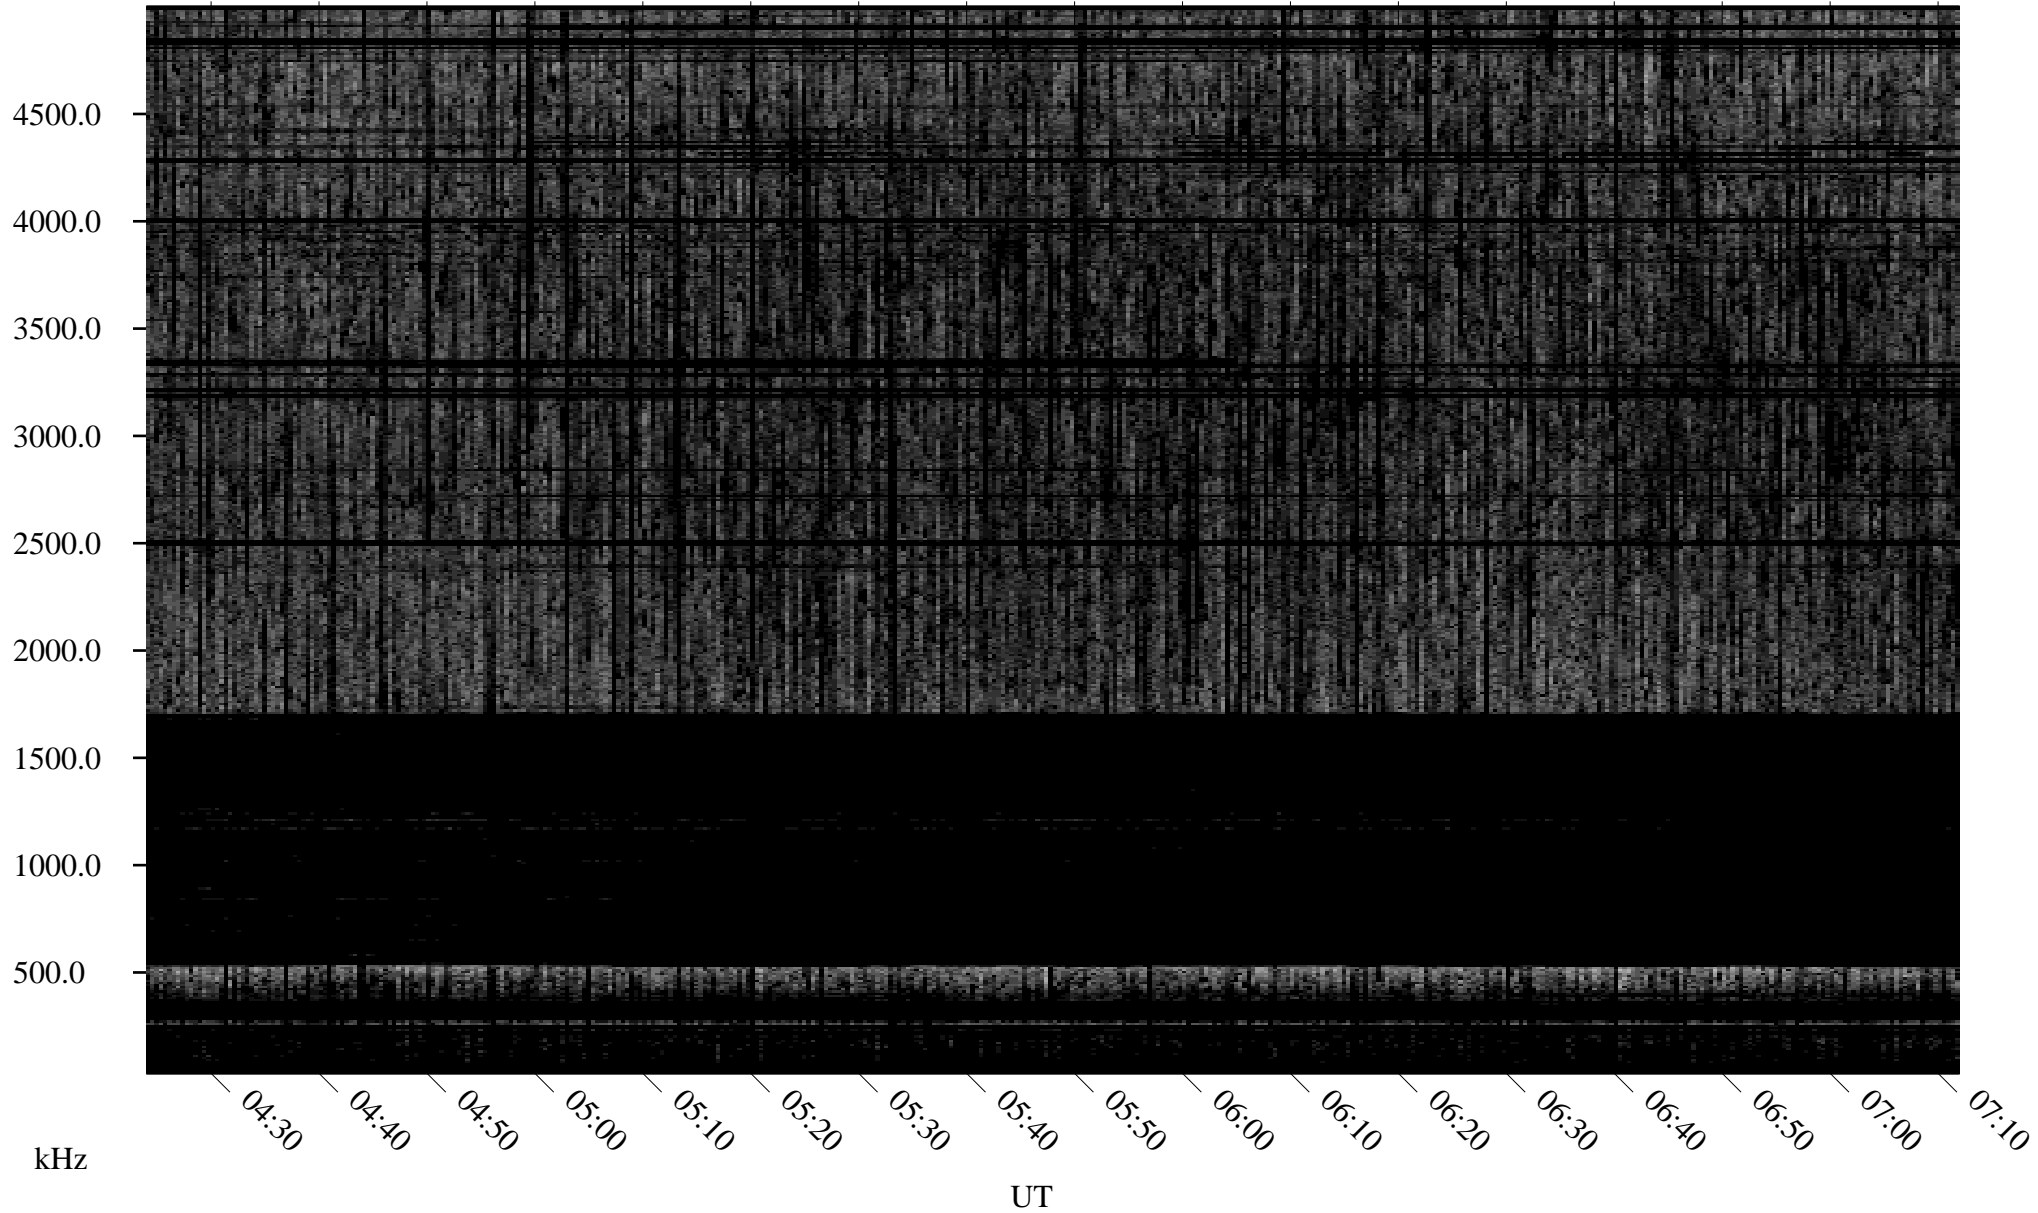

08/31/2010 Churchill, Manitoba

Linear Scale Black = 161 White = 15

ch10243l.r00SUm max_12

Page 1

08/31/2010 Churchill, Manitoba

Linear Scale Black = 161 White = 15

ch10243l.r00SUm max_12

Page 2

09/01/2010 Churchill, Manitoba

Linear Scale Black = 161 White = 15

ch10243l.r00SUm max_12

Page 3

09/01/2010 Churchill, Manitoba

Linear Scale Black = 161 White = 15

ch10243l.r00SUm max_12

Page 4

09/01/2010 Churchill, Manitoba

Linear Scale Black = 161 White = 15

ch10243l.r00SUm max_12

Page 5

09/01/2010 Churchill, Manitoba

Linear Scale Black = 161 White = 15

ch10243l.r00SUm max_12

Page 6

09/01/2010 Churchill, Manitoba

Linear Scale Black = 161 White = 15

ch10243l.r00SUm max_12

Page 7

09/01/2010 Churchill, Manitoba

Linear Scale Black = 161 White = 15

ch10243l.r00SUm max_12

Page 8