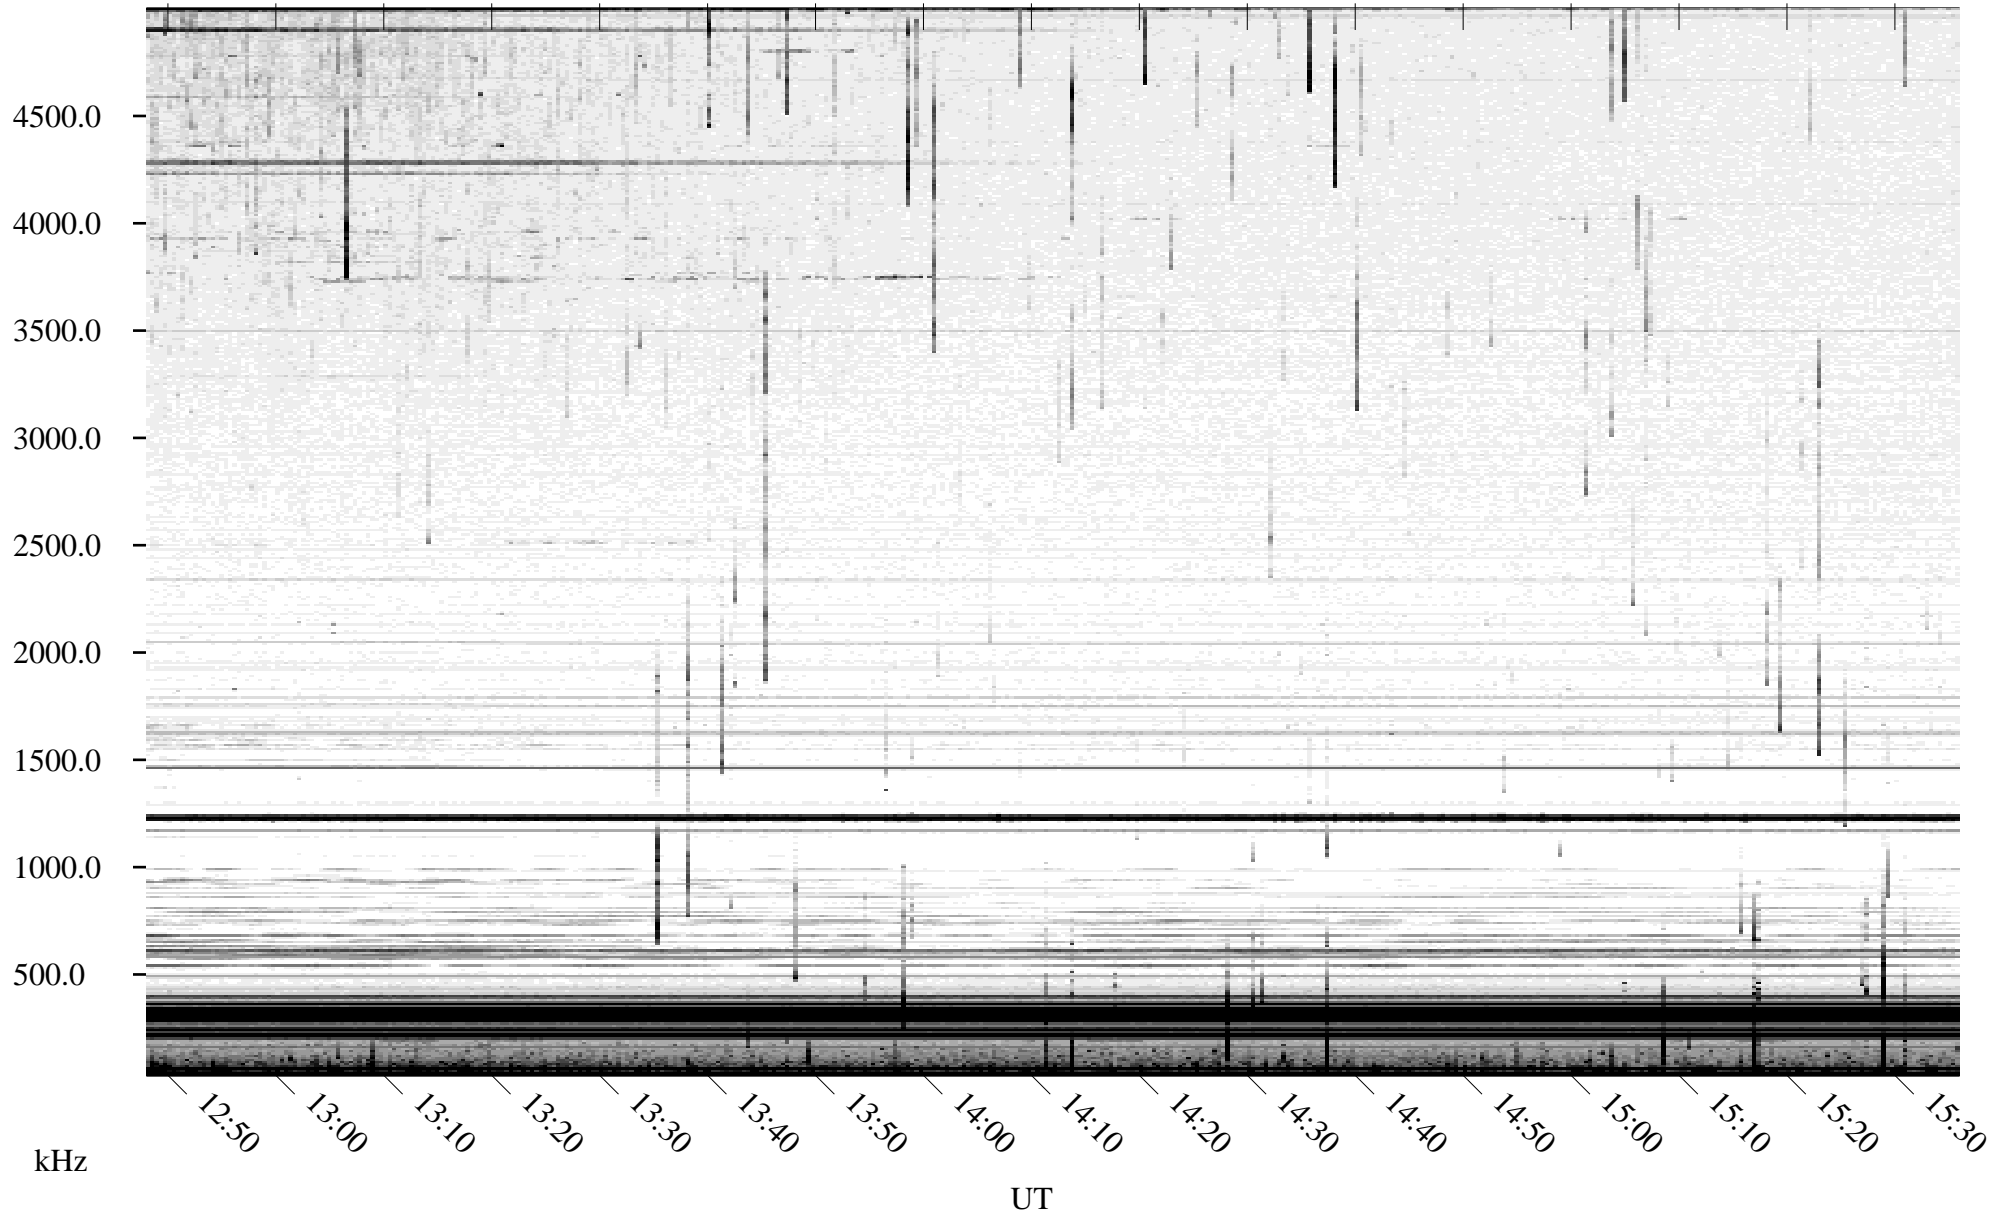

08/31/2010 Churchill, Manitoba

Linear Scale Black = 161 White = 15

ch10243l.r00SUm max_12

Page 1

08/31/2010 Churchill, Manitoba

Linear Scale Black = 161 White = 15

ch10243l.r00SUm max_12

Page 2

09/01/2010 Churchill, Manitoba

Linear Scale Black = 161 White = 15

ch10243l.r00SUm max_12

Page 3

09/01/2010 Churchill, Manitoba

Linear Scale Black = 161 White = 15

ch10243l.r00SUm max_12

Page 4

09/01/2010 Churchill, Manitoba

Linear Scale Black = 161 White = 15

ch10243l.r00SUm max_12

Page 5

09/01/2010 Churchill, Manitoba

Linear Scale Black = 161 White = 15

ch10243l.r00SUm max_12

Page 6

09/01/2010 Churchill, Manitoba

Linear Scale Black = 161 White = 15

ch10243l.r00SUm max_12

Page 7

09/01/2010 Churchill, Manitoba

Linear Scale Black = 161 White = 15

ch10243l.r00SUm max_12

Page 8