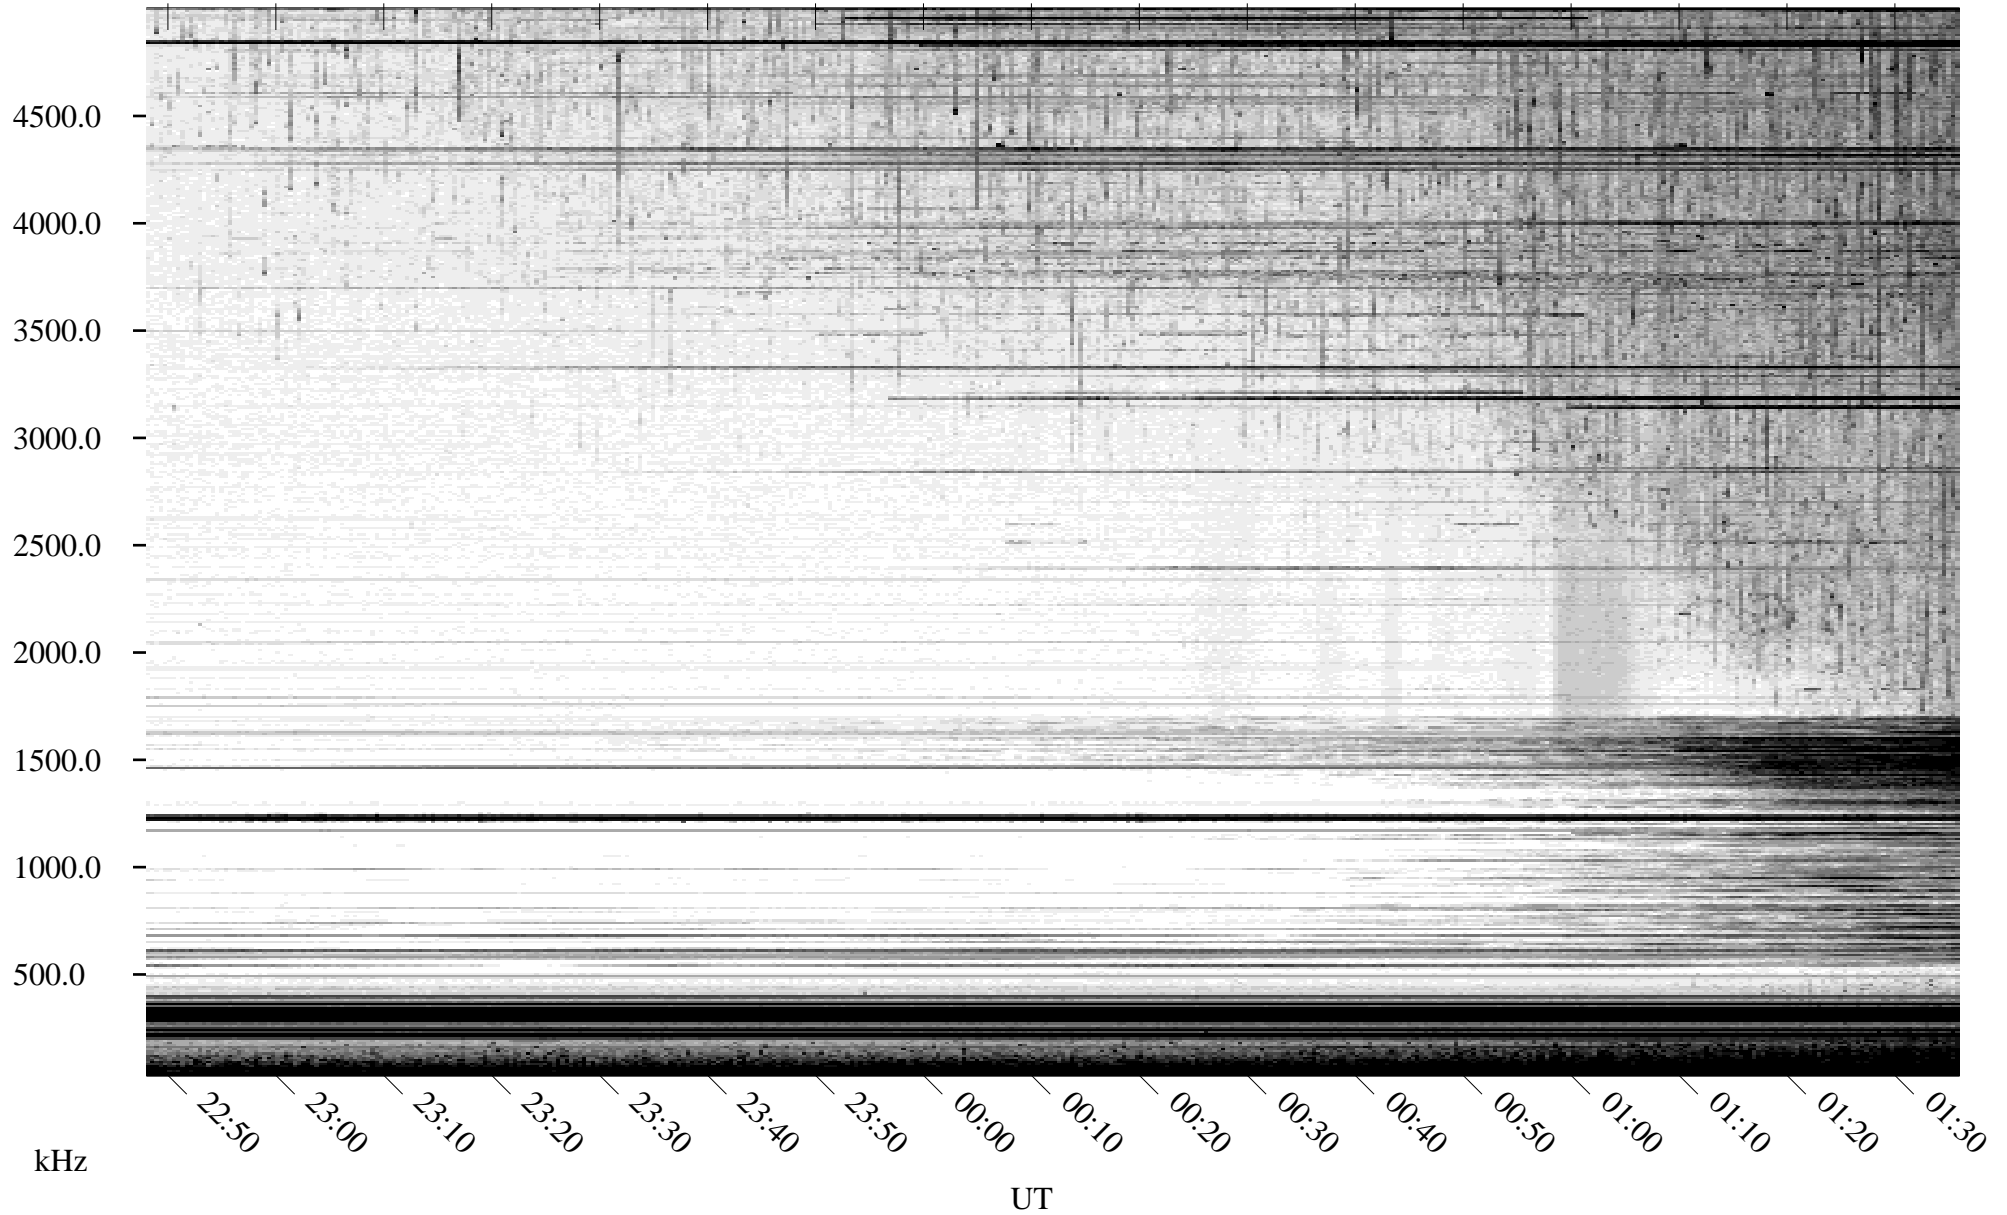

08/31/2010 Churchill, Manitoba

Linear Scale Black = 161 White = 15

ch10243l.r00SUm max_12

Page 1

08/31/2010 Churchill, Manitoba

Linear Scale Black = 161 White = 15

ch10243l.r00SUm max_12

Page 2

09/01/2010 Churchill, Manitoba

Linear Scale Black = 161 White = 15

ch10243l.r00SUm max_12

Page 3

09/01/2010 Churchill, Manitoba

Linear Scale Black = 161 White = 15

ch10243l.r00SUm max_12

Page 4

09/01/2010 Churchill, Manitoba

Linear Scale Black = 161 White = 15

ch10243l.r00SUm max_12

Page 5

09/01/2010 Churchill, Manitoba

Linear Scale Black = 161 White = 15

ch10243l.r00SUm max_12

Page 6

09/01/2010 Churchill, Manitoba

Linear Scale Black = 161 White = 15

ch10243l.r00SUm max_12

Page 7

09/01/2010 Churchill, Manitoba

Linear Scale Black = 161 White = 15

ch10243l.r00SUm max_12

Page 8