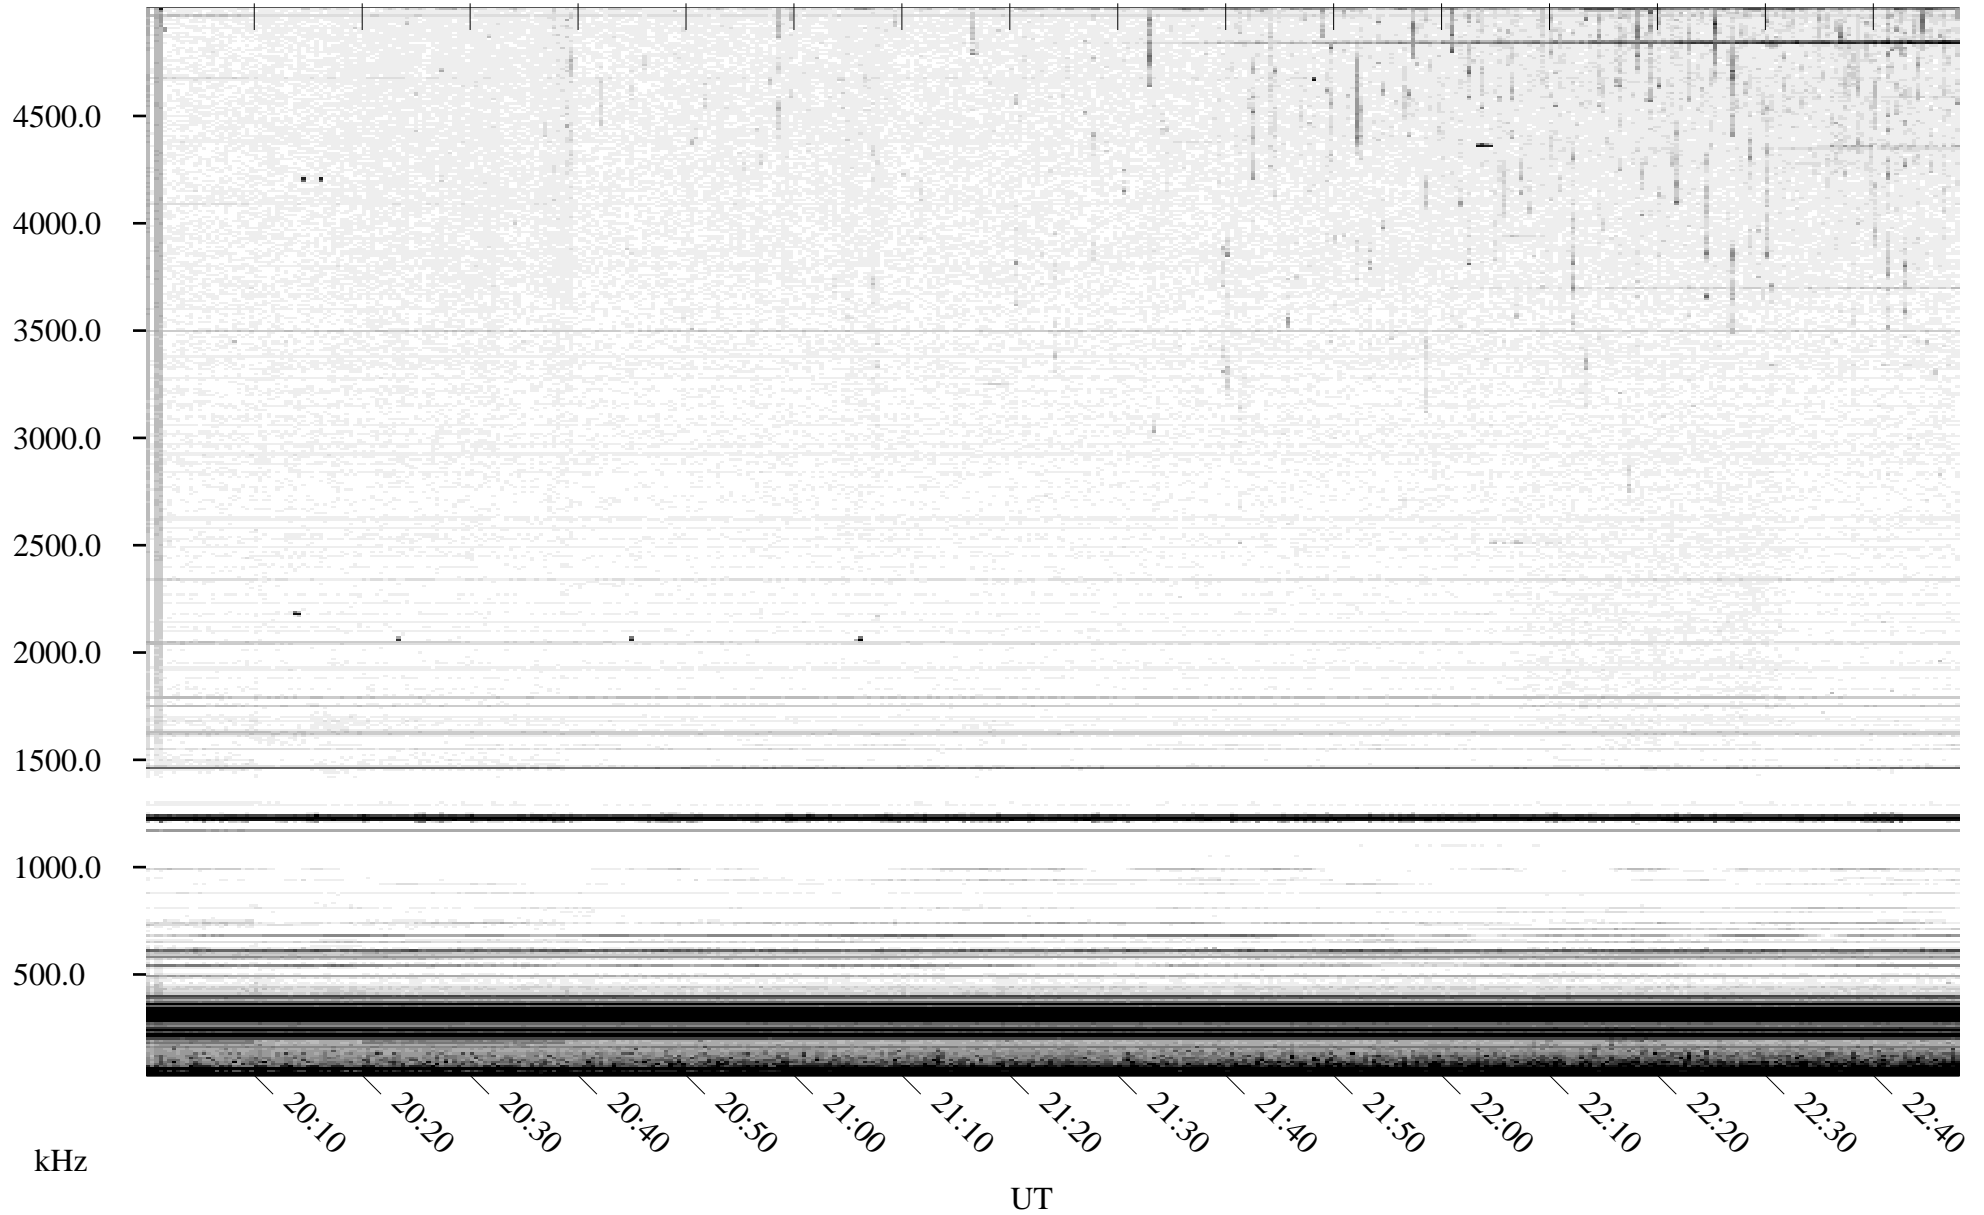

08/31/2010 Churchill, Manitoba

Linear Scale Black = 161 White = 15

ch10243l.r00SUm max_12

Page 1

08/31/2010 Churchill, Manitoba

Linear Scale Black = 161 White = 15

ch10243l.r00SUm max_12

Page 2

09/01/2010 Churchill, Manitoba

Linear Scale Black = 161 White = 15

ch10243l.r00SUm max_12

Page 3

09/01/2010 Churchill, Manitoba

Linear Scale Black = 161 White = 15

ch10243l.r00SUm max_12

Page 4

09/01/2010 Churchill, Manitoba

Linear Scale Black = 161 White = 15

ch10243l.r00SUm max_12

Page 5

09/01/2010 Churchill, Manitoba

Linear Scale Black = 161 White = 15

ch10243l.r00SUm max_12

Page 6

09/01/2010 Churchill, Manitoba

Linear Scale Black = 161 White = 15

ch10243l.r00SUm max_12

Page 7

09/01/2010 Churchill, Manitoba

Linear Scale Black = 161 White = 15

ch10243l.r00SUm max_12

Page 8