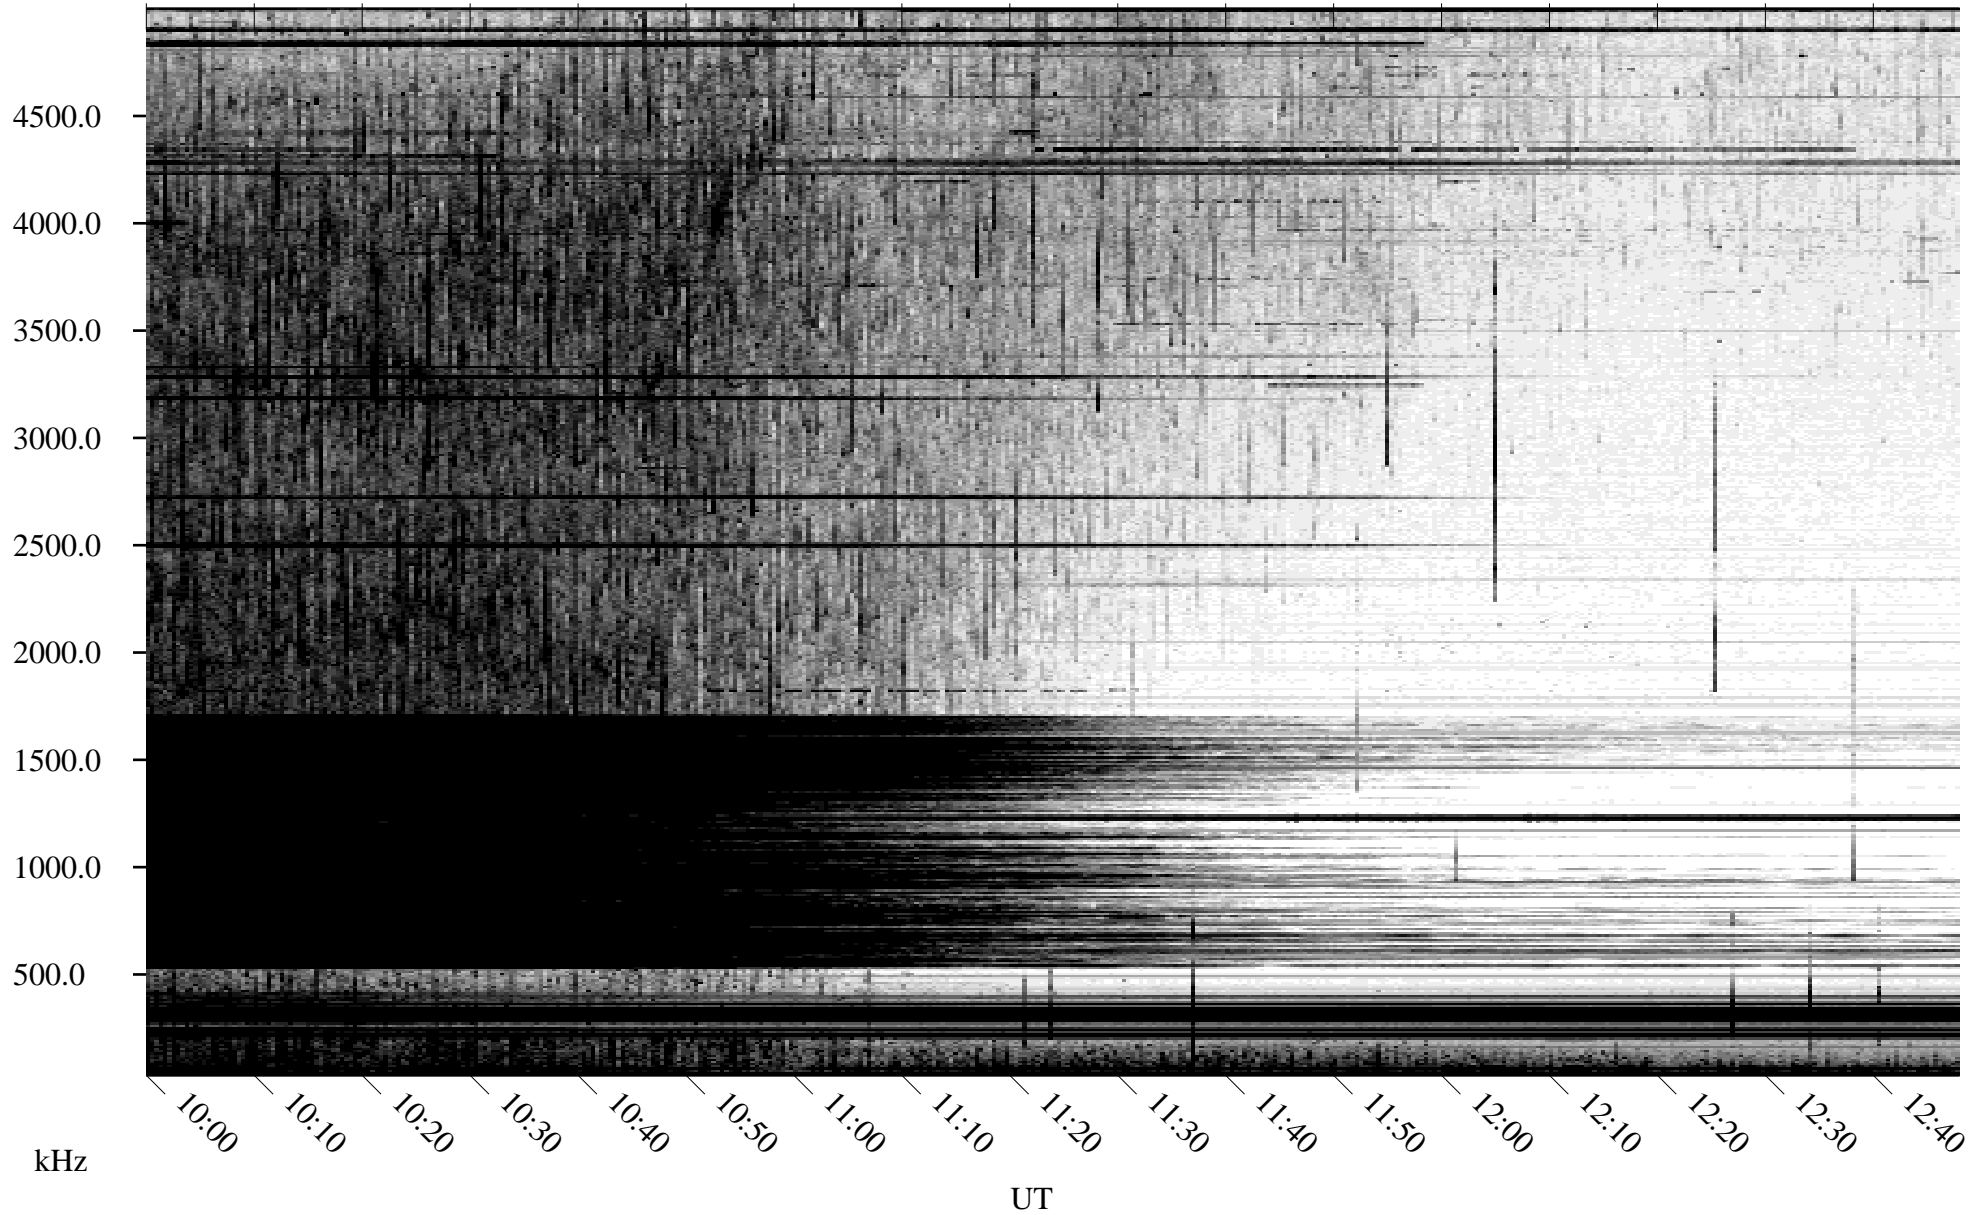

08/31/2010 Churchill, Manitoba

Linear Scale Black = 161 White = 15

ch10243l.r00SUm max_12

Page 1

08/31/2010 Churchill, Manitoba

Linear Scale Black = 161 White = 15

ch10243l.r00SUm max_12

Page 2

09/01/2010 Churchill, Manitoba

Linear Scale Black = 161 White = 15

ch10243l.r00SUm max_12

Page 3

09/01/2010 Churchill, Manitoba

Linear Scale Black = 161 White = 15

ch10243l.r00SUm max_12

Page 4

09/01/2010 Churchill, Manitoba

Linear Scale Black = 161 White = 15

ch10243l.r00SUm max_12

Page 5

09/01/2010 Churchill, Manitoba

Linear Scale Black = 161 White = 15

ch10243l.r00SUm max_12

Page 6

09/01/2010 Churchill, Manitoba

Linear Scale Black = 161 White = 15

ch10243l.r00SUm max_12

Page 7

09/01/2010 Churchill, Manitoba

Linear Scale Black = 161 White = 15

ch10243l.r00SUm max_12

Page 8