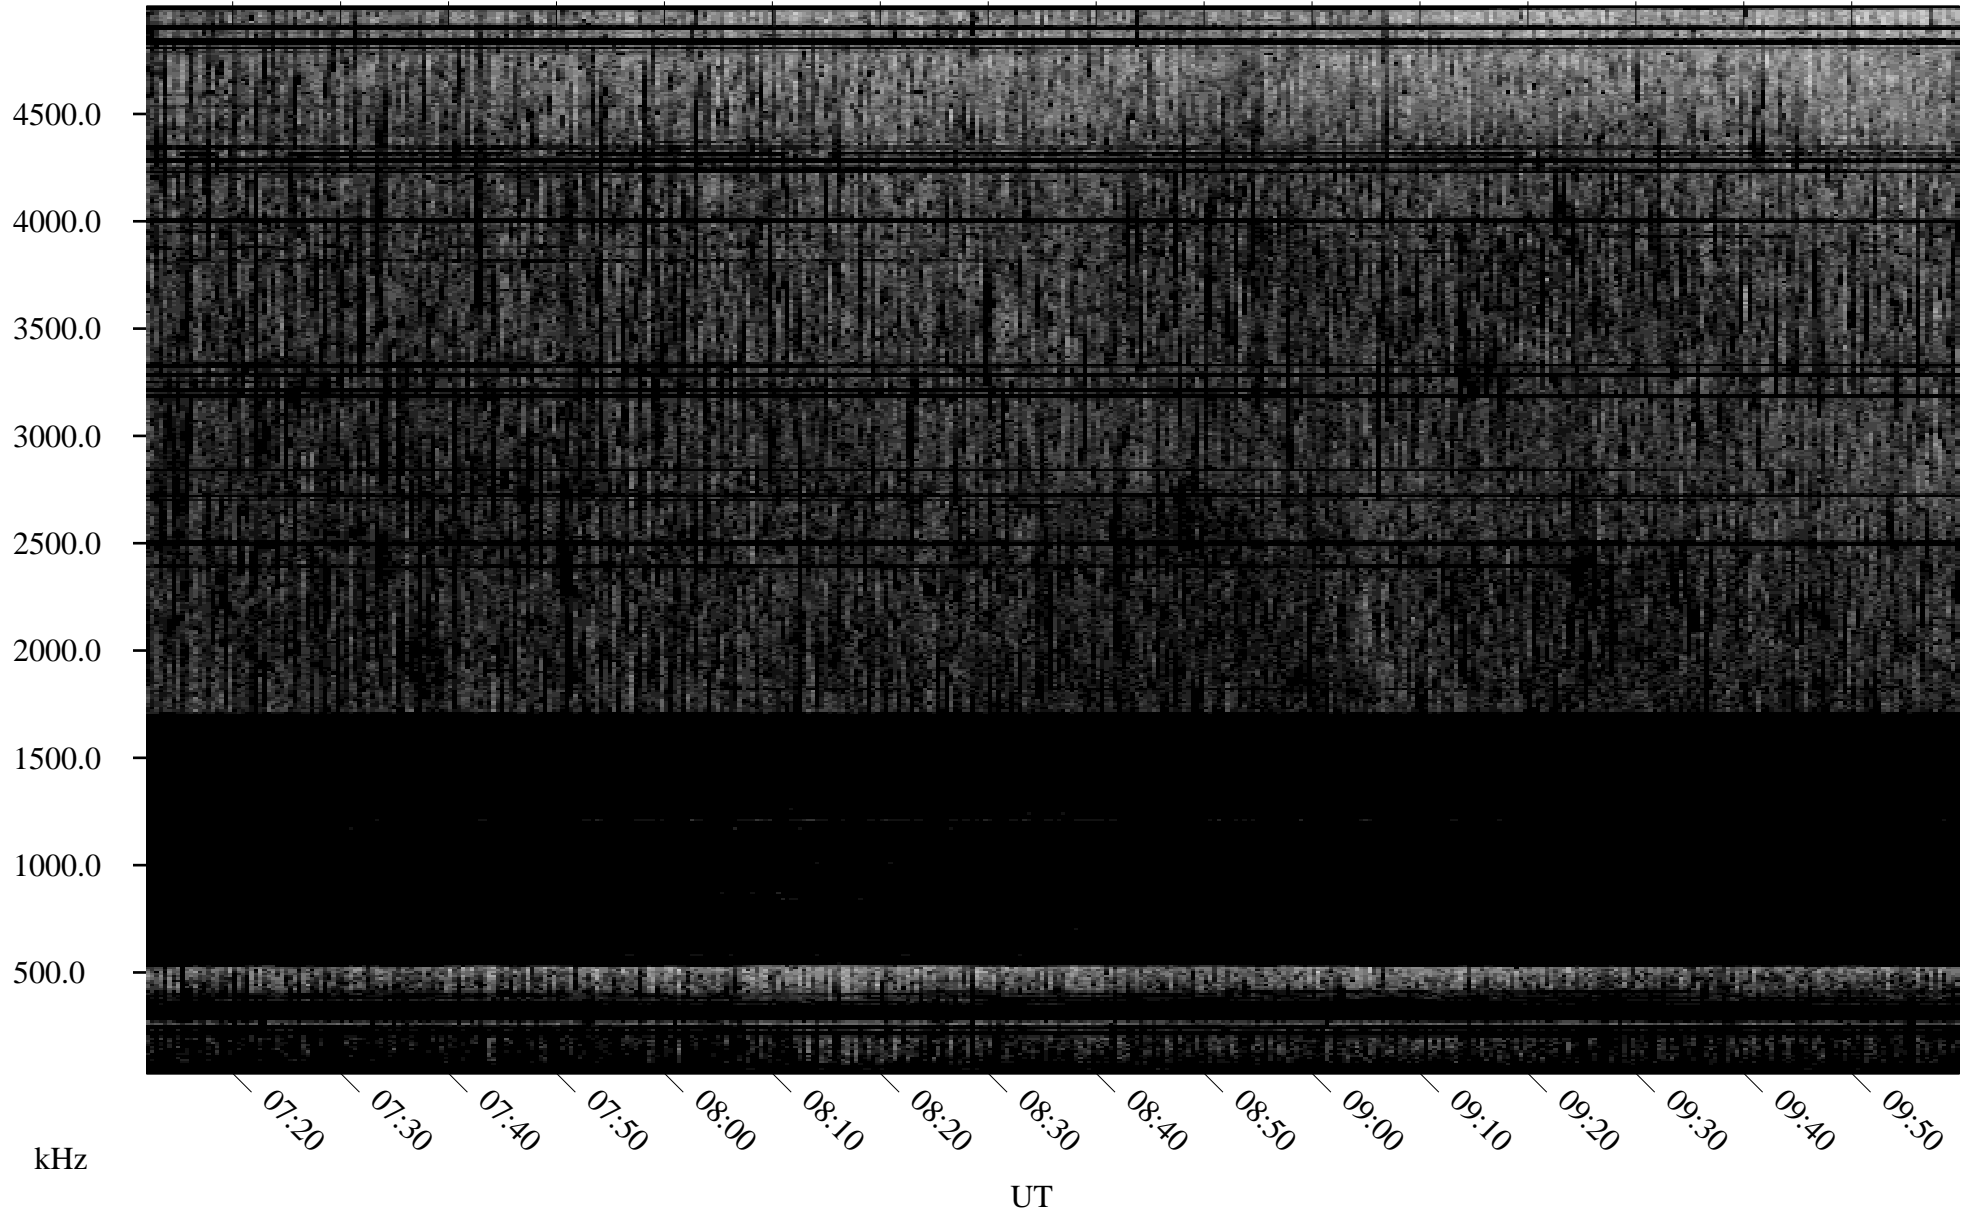

08/31/2010 Churchill, Manitoba

Linear Scale Black = 161 White = 15

ch10243l.r00SUm max_12

Page 1

08/31/2010 Churchill, Manitoba

Linear Scale Black = 161 White = 15

ch10243l.r00SUm max_12

Page 2

09/01/2010 Churchill, Manitoba

Linear Scale Black = 161 White = 15

ch10243l.r00SUm max_12

Page 3

09/01/2010 Churchill, Manitoba

Linear Scale Black = 161 White = 15

ch10243l.r00SUm max_12

Page 4

09/01/2010 Churchill, Manitoba

Linear Scale Black = 161 White = 15

ch10243l.r00SUm max_12

Page 5

09/01/2010 Churchill, Manitoba

Linear Scale Black = 161 White = 15

ch10243l.r00SUm max_12

Page 6

09/01/2010 Churchill, Manitoba

Linear Scale Black = 161 White = 15

ch10243l.r00SUm max_12

Page 7

09/01/2010 Churchill, Manitoba

Linear Scale Black = 161 White = 15

ch10243l.r00SUm max_12

Page 8