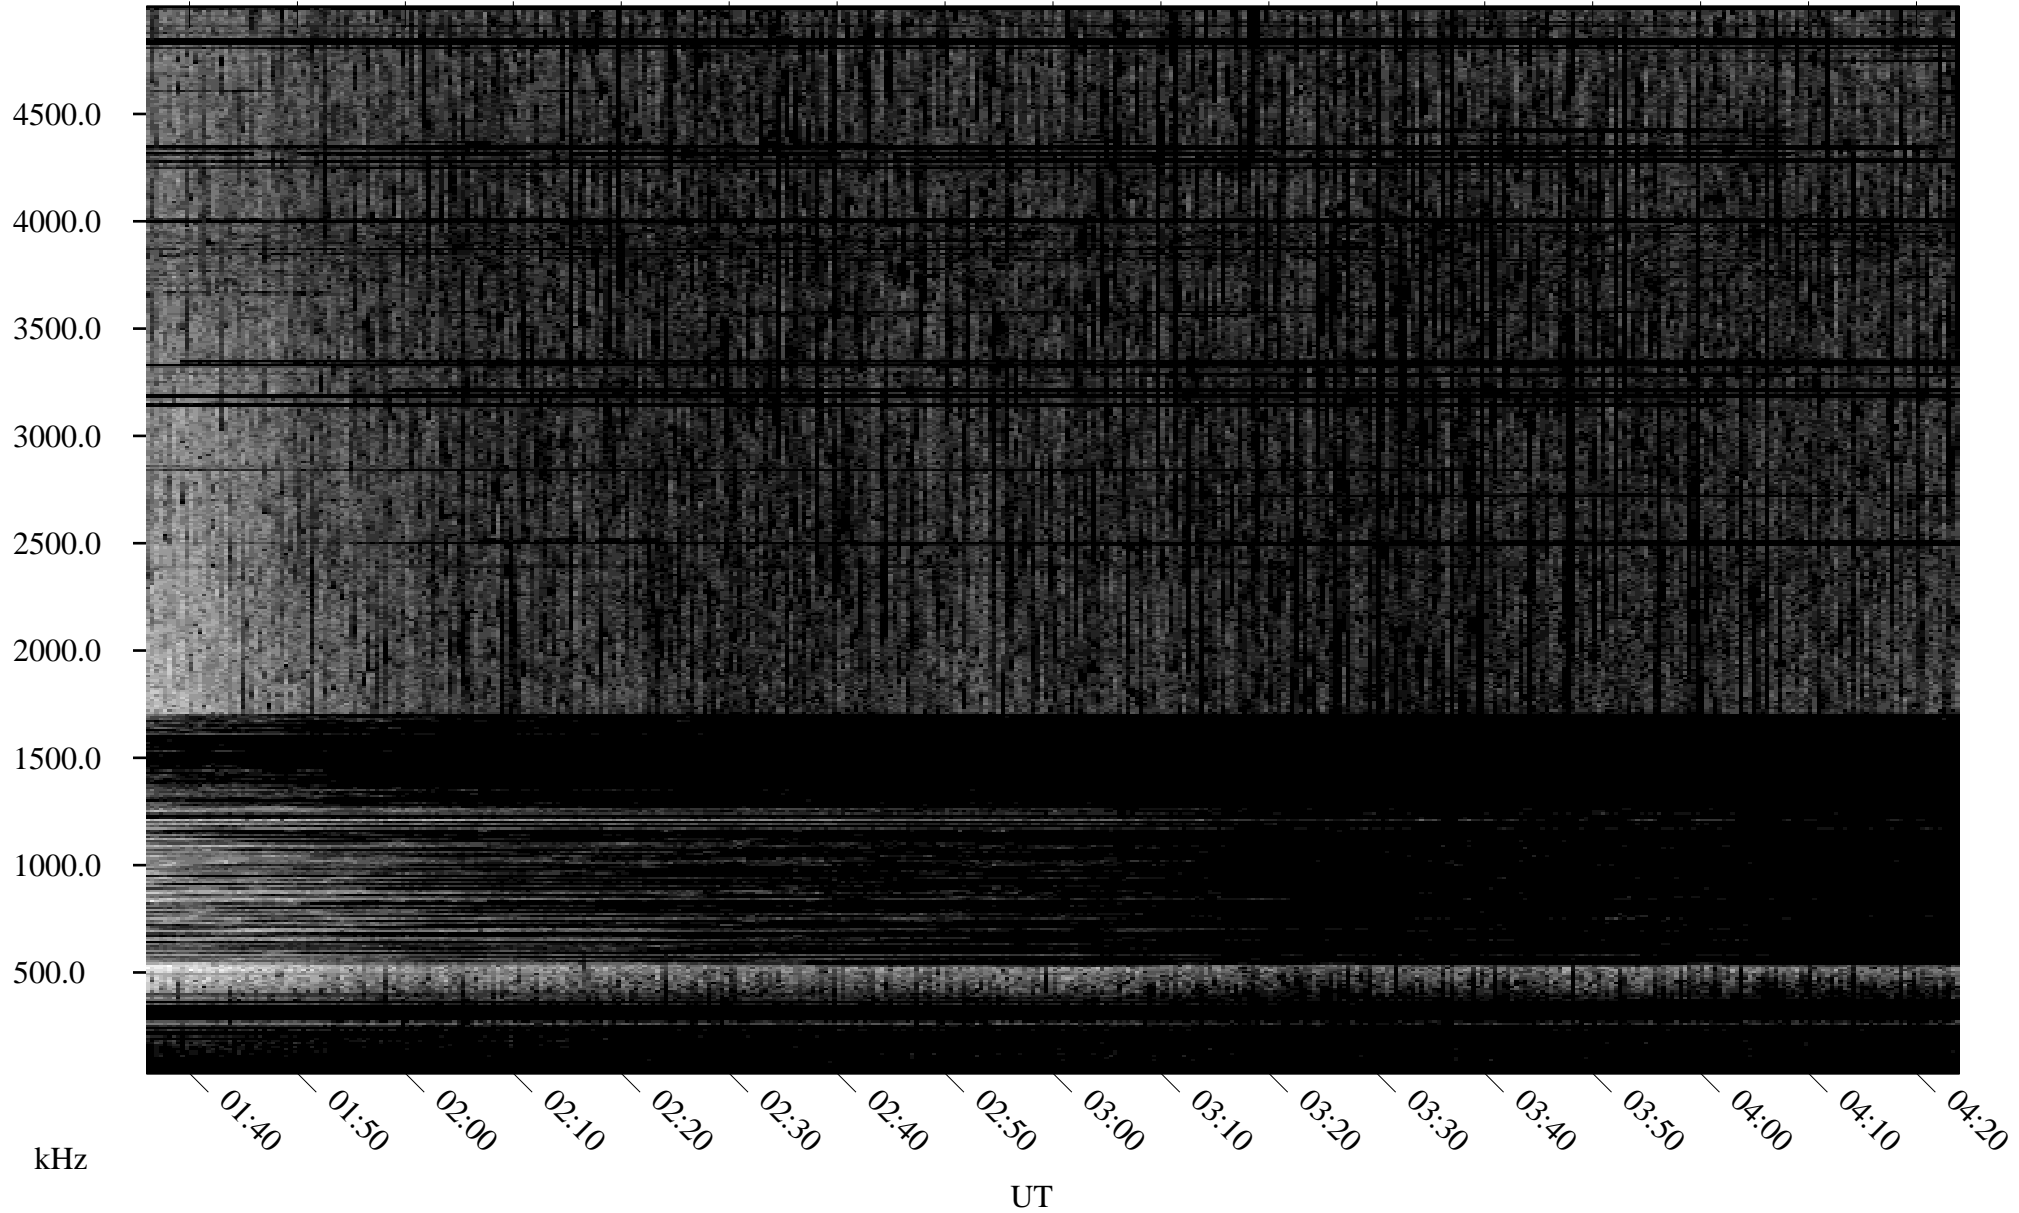

08/31/2010 Churchill, Manitoba

Linear Scale Black = 161 White = 15

ch10243l.r00SUm max_12

Page 1

08/31/2010 Churchill, Manitoba

Linear Scale Black = 161 White = 15

ch10243l.r00SUm max_12

Page 2

09/01/2010 Churchill, Manitoba

Linear Scale Black = 161 White = 15

ch10243l.r00SUm max_12

Page 3

09/01/2010 Churchill, Manitoba

Linear Scale Black = 161 White = 15

ch10243l.r00SUm max_12

Page 4

09/01/2010 Churchill, Manitoba

Linear Scale Black = 161 White = 15

ch10243l.r00SUm max_12

Page 5

09/01/2010 Churchill, Manitoba

Linear Scale Black = 161 White = 15

ch10243l.r00SUm max_12

Page 6

09/01/2010 Churchill, Manitoba

Linear Scale Black = 161 White = 15

ch10243l.r00SUm max_12

Page 7

09/01/2010 Churchill, Manitoba

Linear Scale Black = 161 White = 15

ch10243l.r00SUm max_12

Page 8