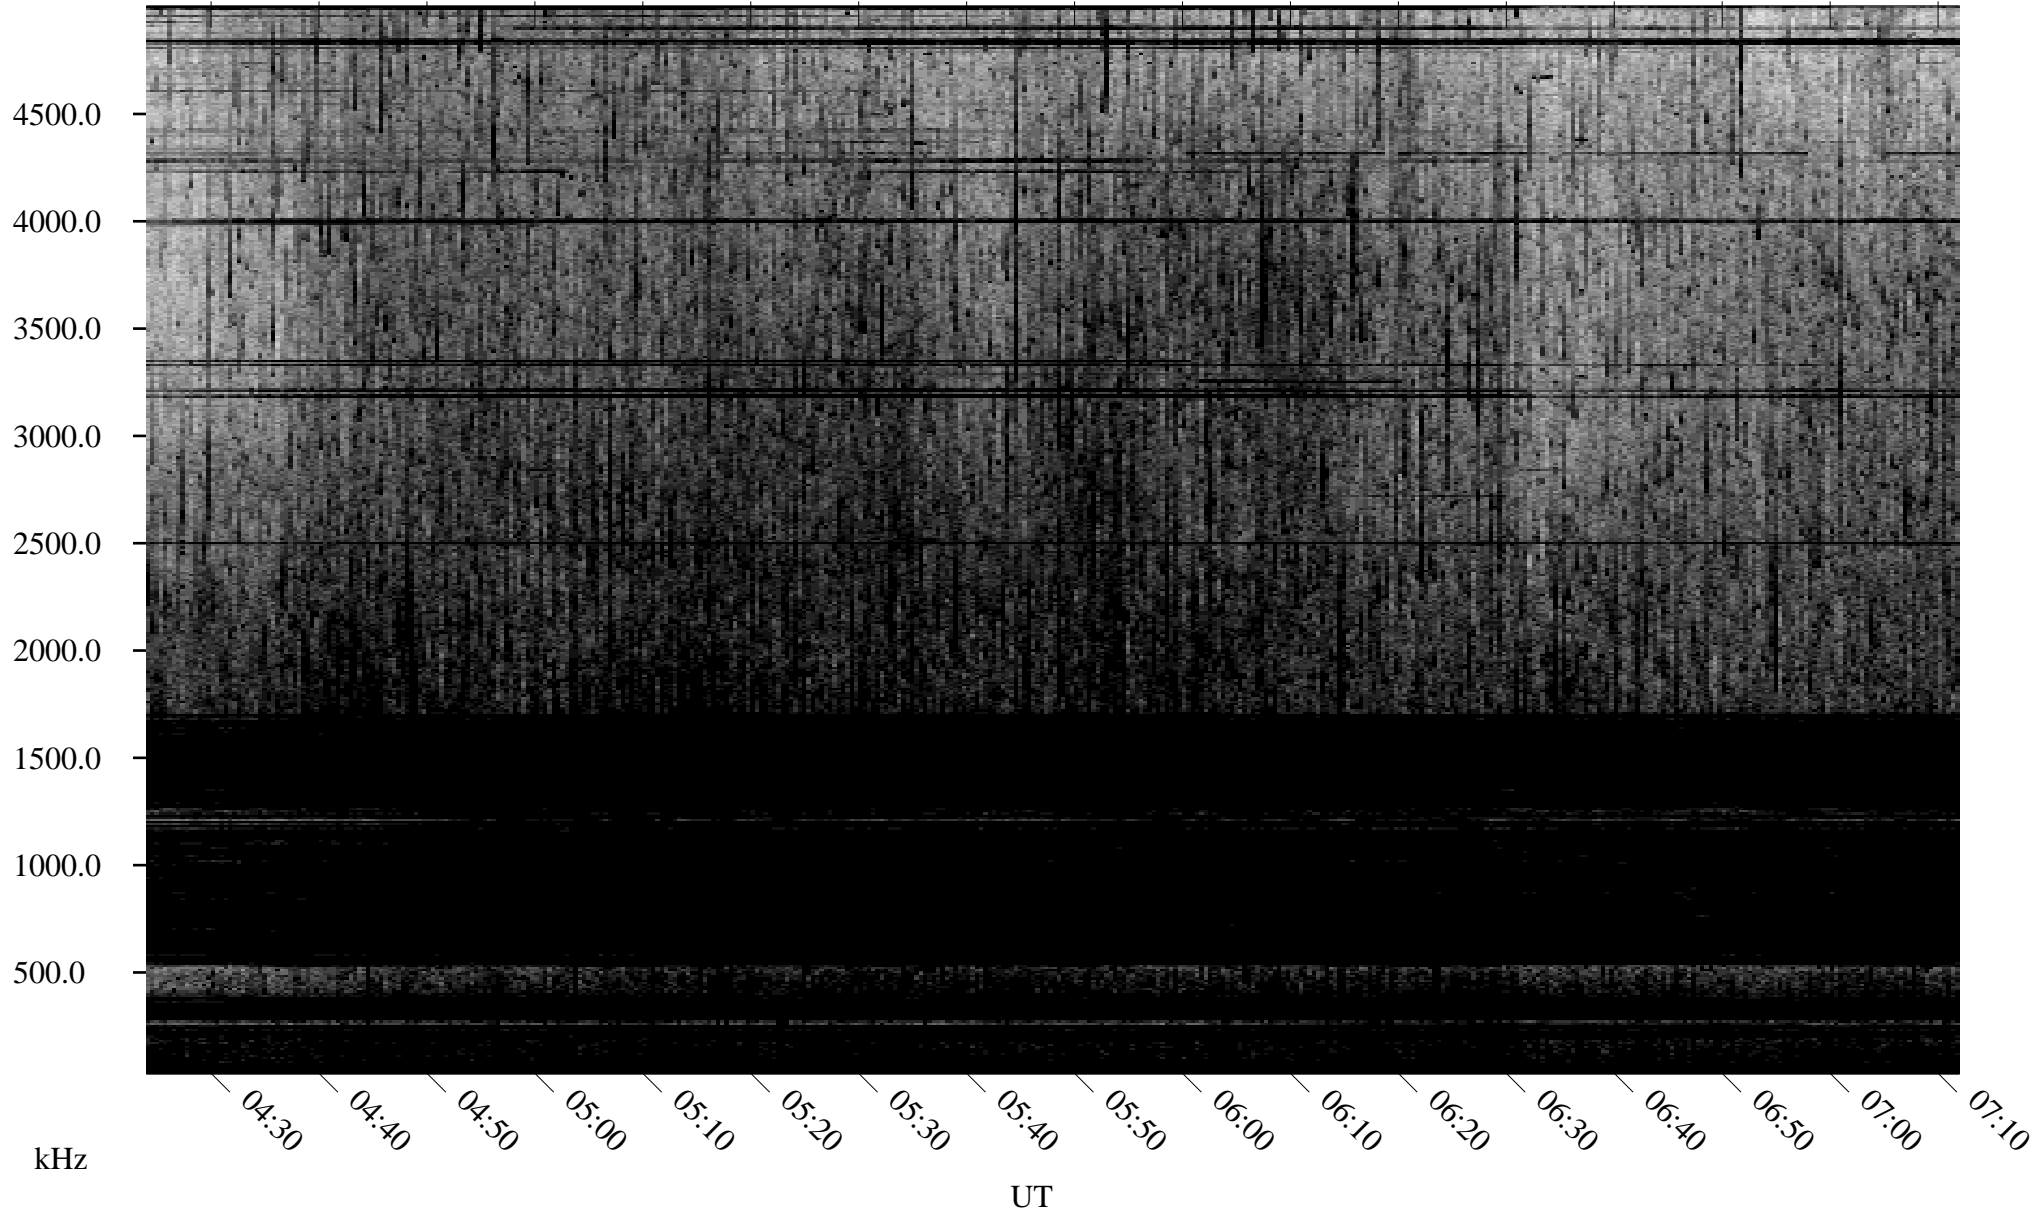

09/01/2010 Churchill, Manitoba

Linear Scale Black = 161 White = 15

ch10244l.r00SUm max_12

Page 1

09/01/2010 Churchill, Manitoba

Linear Scale Black = 161 White = 15

ch10244l.r00SUm max_12

Page 2

09/02/2010 Churchill, Manitoba

Linear Scale Black = 161 White = 15

ch10244l.r00SUm max_12

Page 3

09/02/2010 Churchill, Manitoba

Linear Scale Black = 161 White = 15

ch10244l.r00SUm max_12

Page 4

09/02/2010 Churchill, Manitoba

Linear Scale Black = 161 White = 15

ch10244l.r00SUm max_12

Page 5

09/02/2010 Churchill, Manitoba

Linear Scale Black = 161 White = 15

ch10244l.r00SUm max_12

Page 6

09/02/2010 Churchill, Manitoba

Linear Scale Black = 161 White = 15

ch10244l.r00SUm max_12

Page 7

09/02/2010 Churchill, Manitoba

Linear Scale Black = 161 White = 15

ch10244l.r00SUm max_12