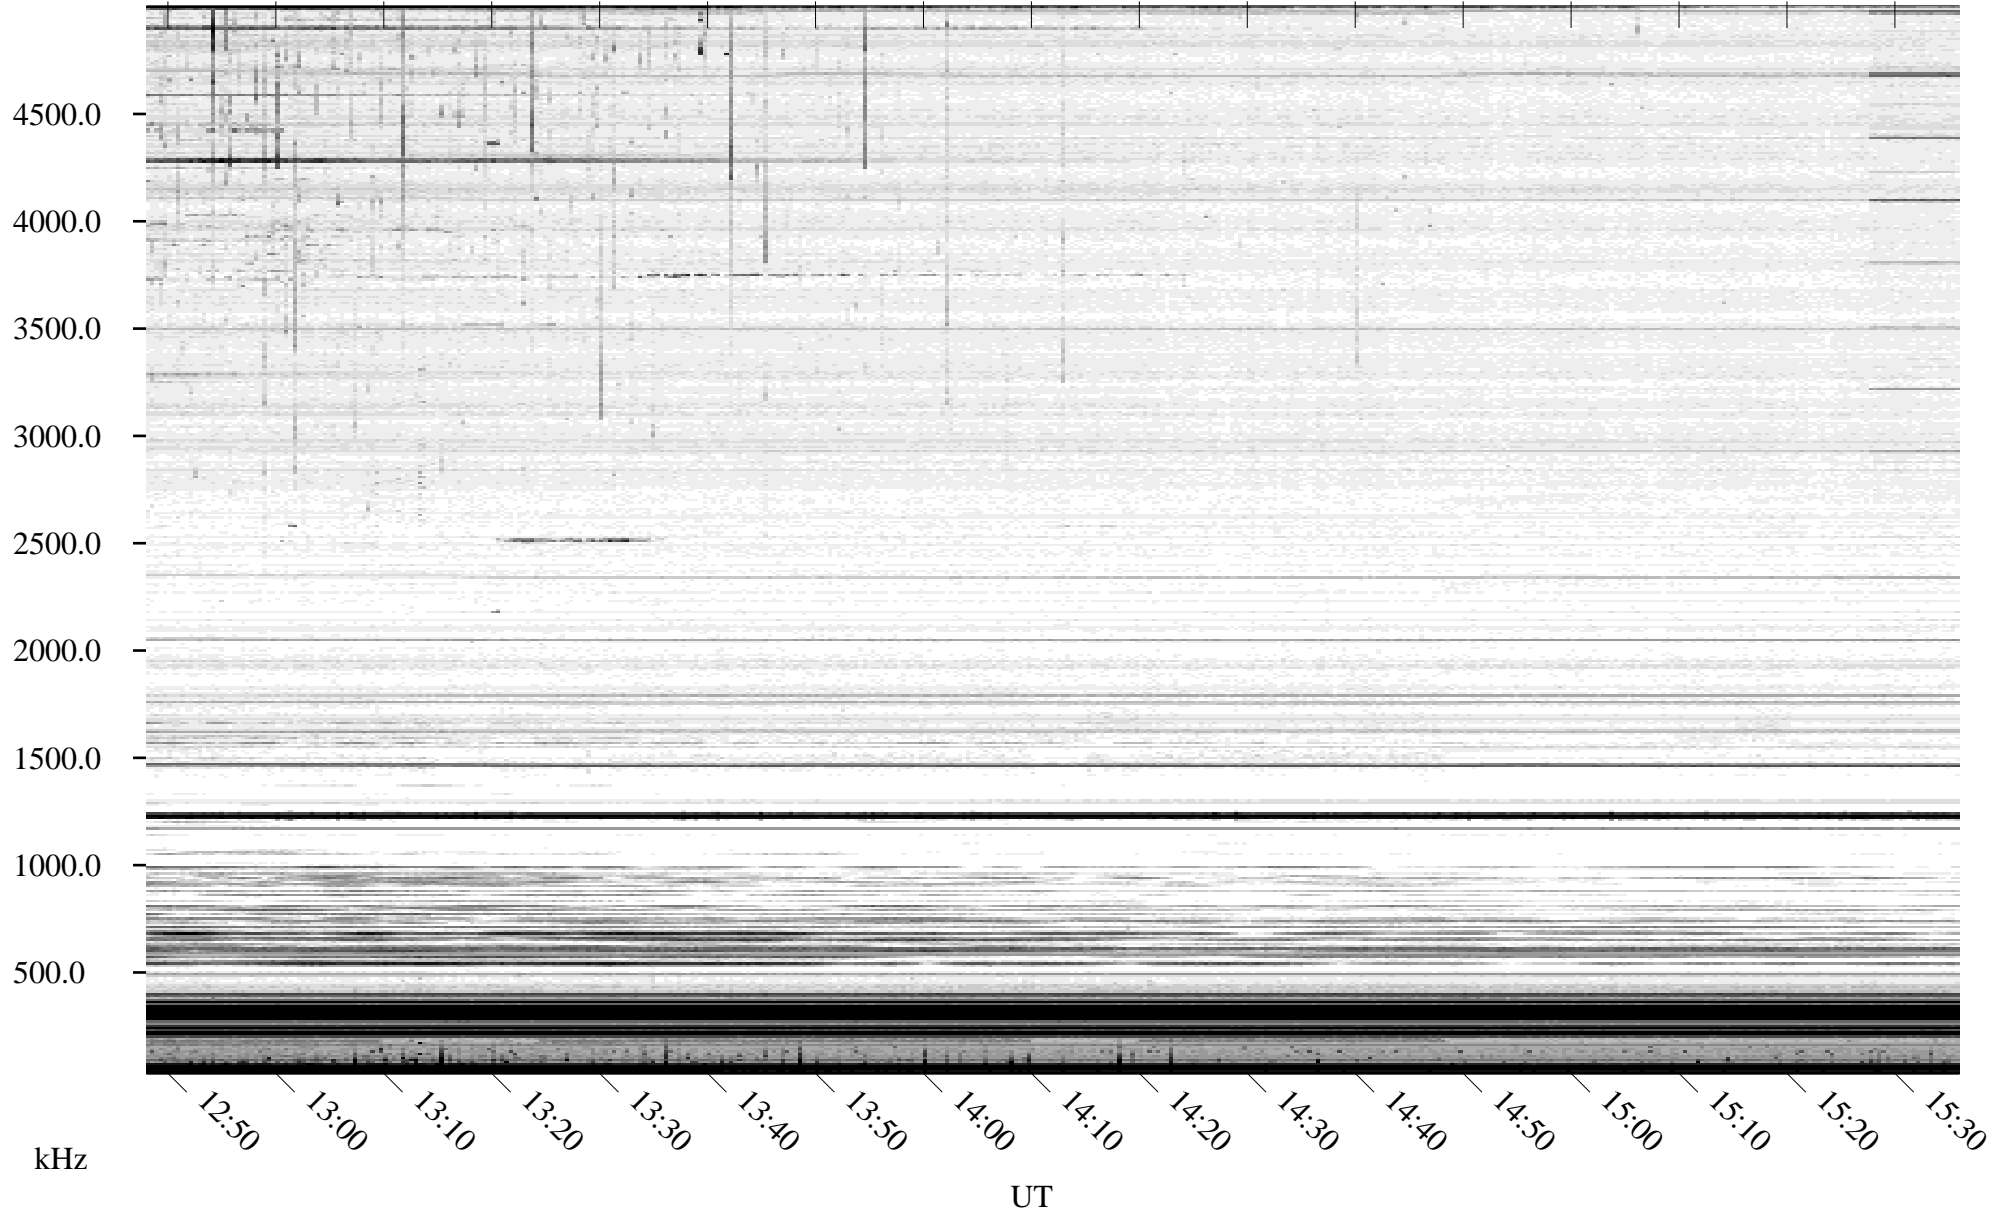

09/01/2010 Churchill, Manitoba

Linear Scale Black = 161 White = 15

ch10244l.r00SUm max_12

Page 1

09/01/2010 Churchill, Manitoba

Linear Scale Black = 161 White = 15

ch10244l.r00SUm max_12

Page 2

09/02/2010 Churchill, Manitoba

Linear Scale Black = 161 White = 15

ch10244l.r00SUm max_12

Page 3

09/02/2010 Churchill, Manitoba

Linear Scale Black = 161 White = 15

ch10244l.r00SUm max_12

Page 4

09/02/2010 Churchill, Manitoba

Linear Scale Black = 161 White = 15

ch10244l.r00SUm max_12

Page 5

09/02/2010 Churchill, Manitoba

Linear Scale Black = 161 White = 15

ch10244l.r00SUm max_12

Page 6

09/02/2010 Churchill, Manitoba

Linear Scale Black = 161 White = 15

ch10244l.r00SUm max_12

Page 7

09/02/2010 Churchill, Manitoba

Linear Scale Black = 161 White = 15

ch10244l.r00SUm max_12