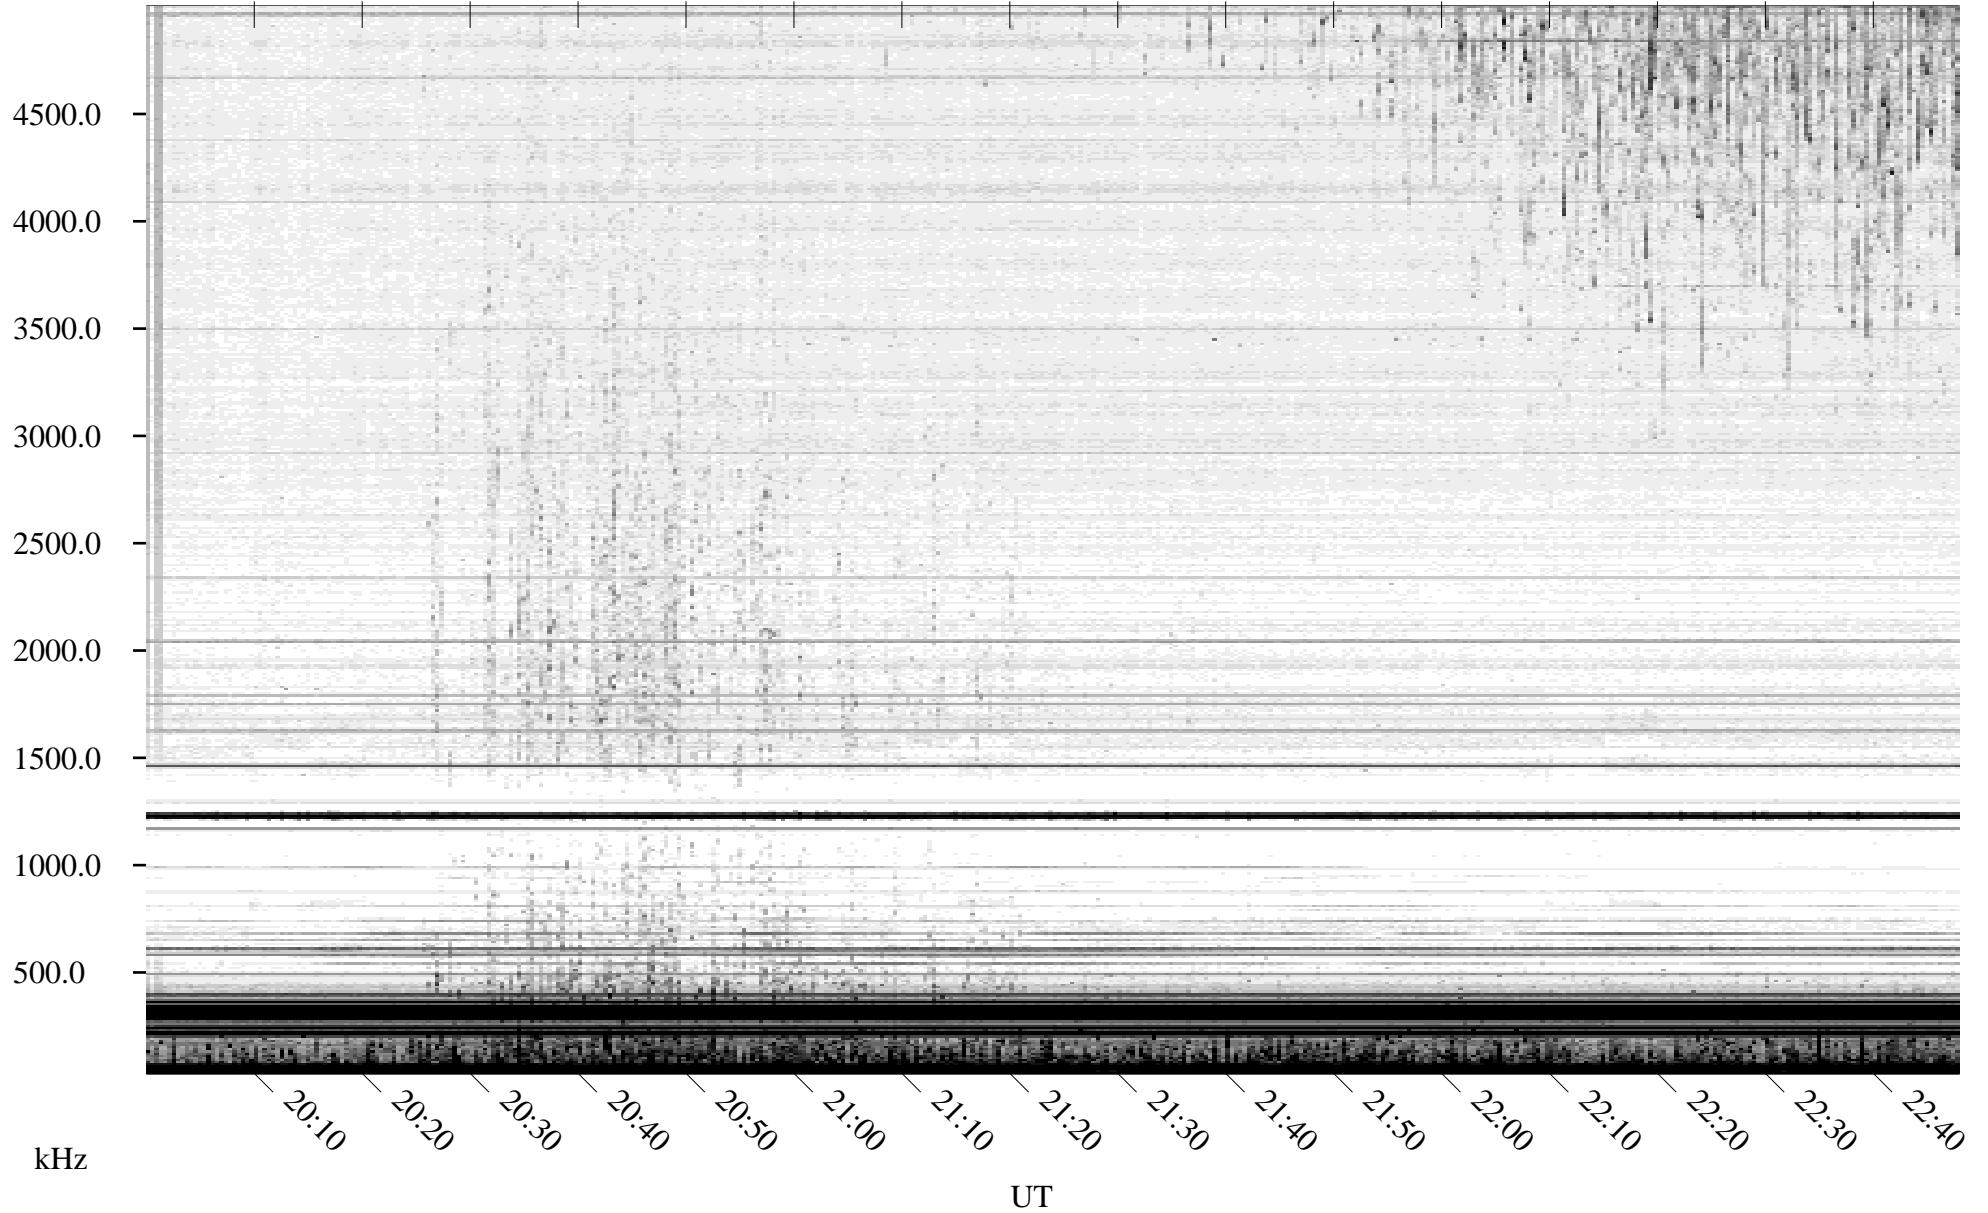

09/01/2010 Churchill, Manitoba

Linear Scale Black = 161 White = 15

ch10244l.r00SUm max_12

Page 1

09/01/2010 Churchill, Manitoba

Linear Scale Black = 161 White = 15

ch10244l.r00SUm max_12

Page 2

09/02/2010 Churchill, Manitoba

Linear Scale Black = 161 White = 15

ch10244l.r00SUm max_12

Page 3

09/02/2010 Churchill, Manitoba

Linear Scale Black = 161 White = 15

ch10244l.r00SUm max_12

Page 4

09/02/2010 Churchill, Manitoba

Linear Scale Black = 161 White = 15

ch10244l.r00SUm max_12

Page 5

09/02/2010 Churchill, Manitoba

Linear Scale Black = 161 White = 15

ch10244l.r00SUm max_12

Page 6

09/02/2010 Churchill, Manitoba

Linear Scale Black = 161 White = 15

ch10244l.r00SUm max_12

Page 7

09/02/2010 Churchill, Manitoba

Linear Scale Black = 161 White = 15

ch10244l.r00SUm max_12