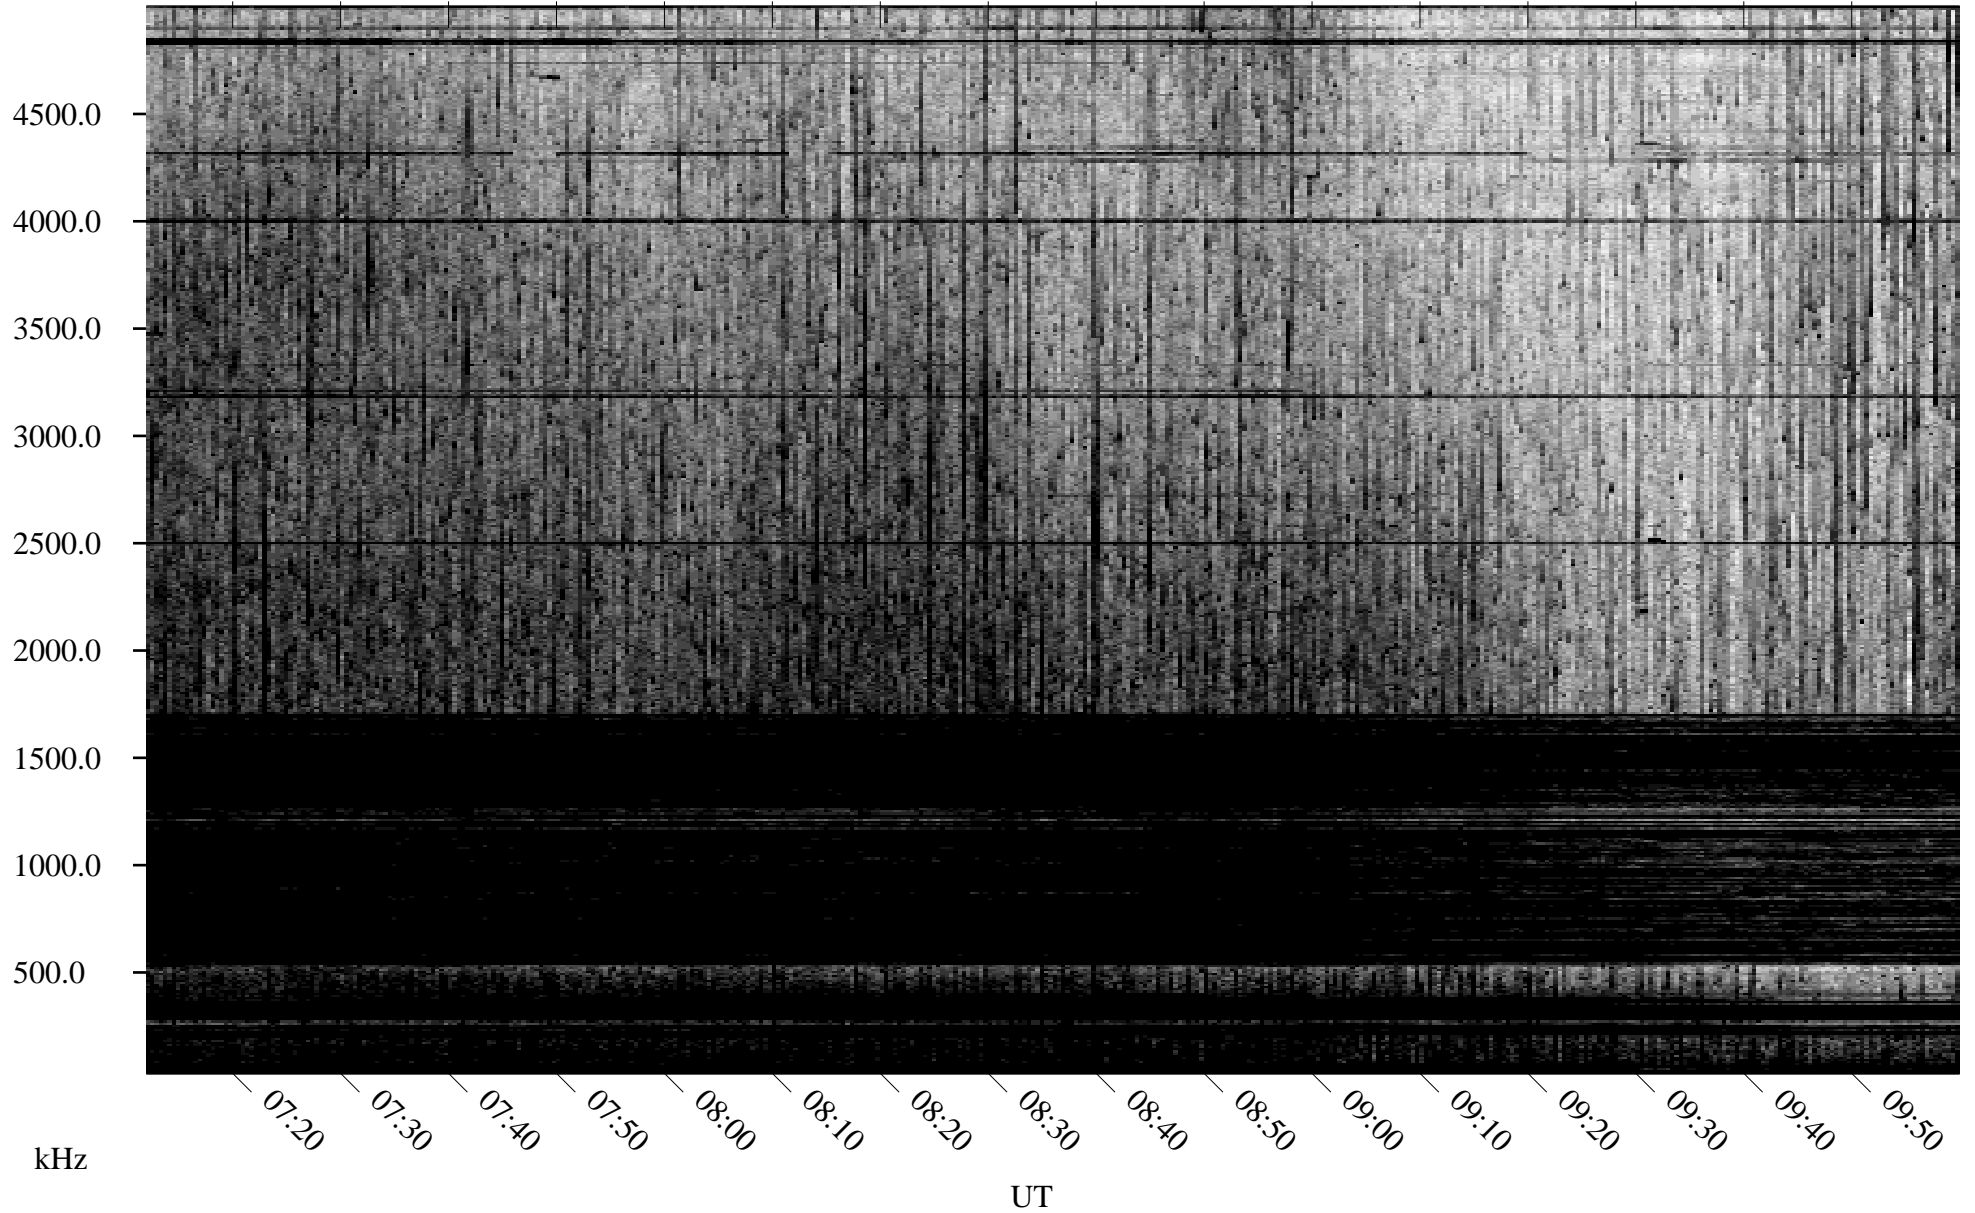

09/01/2010 Churchill, Manitoba

Linear Scale Black = 161 White = 15

ch10244l.r00SUm max_12

Page 1

09/01/2010 Churchill, Manitoba

Linear Scale Black = 161 White = 15

ch10244l.r00SUm max_12

Page 2

09/02/2010 Churchill, Manitoba

Linear Scale Black = 161 White = 15

ch10244l.r00SUm max_12

Page 3

09/02/2010 Churchill, Manitoba

Linear Scale Black = 161 White = 15

ch10244l.r00SUm max_12

Page 4

09/02/2010 Churchill, Manitoba

Linear Scale Black = 161 White = 15

ch10244l.r00SUm max_12

Page 5

09/02/2010 Churchill, Manitoba

Linear Scale Black = 161 White = 15

ch10244l.r00SUm max_12

Page 6

09/02/2010 Churchill, Manitoba

Linear Scale Black = 161 White = 15

ch10244l.r00SUm max_12

Page 7

09/02/2010 Churchill, Manitoba

Linear Scale Black = 161 White = 15

ch10244l.r00SUm max_12