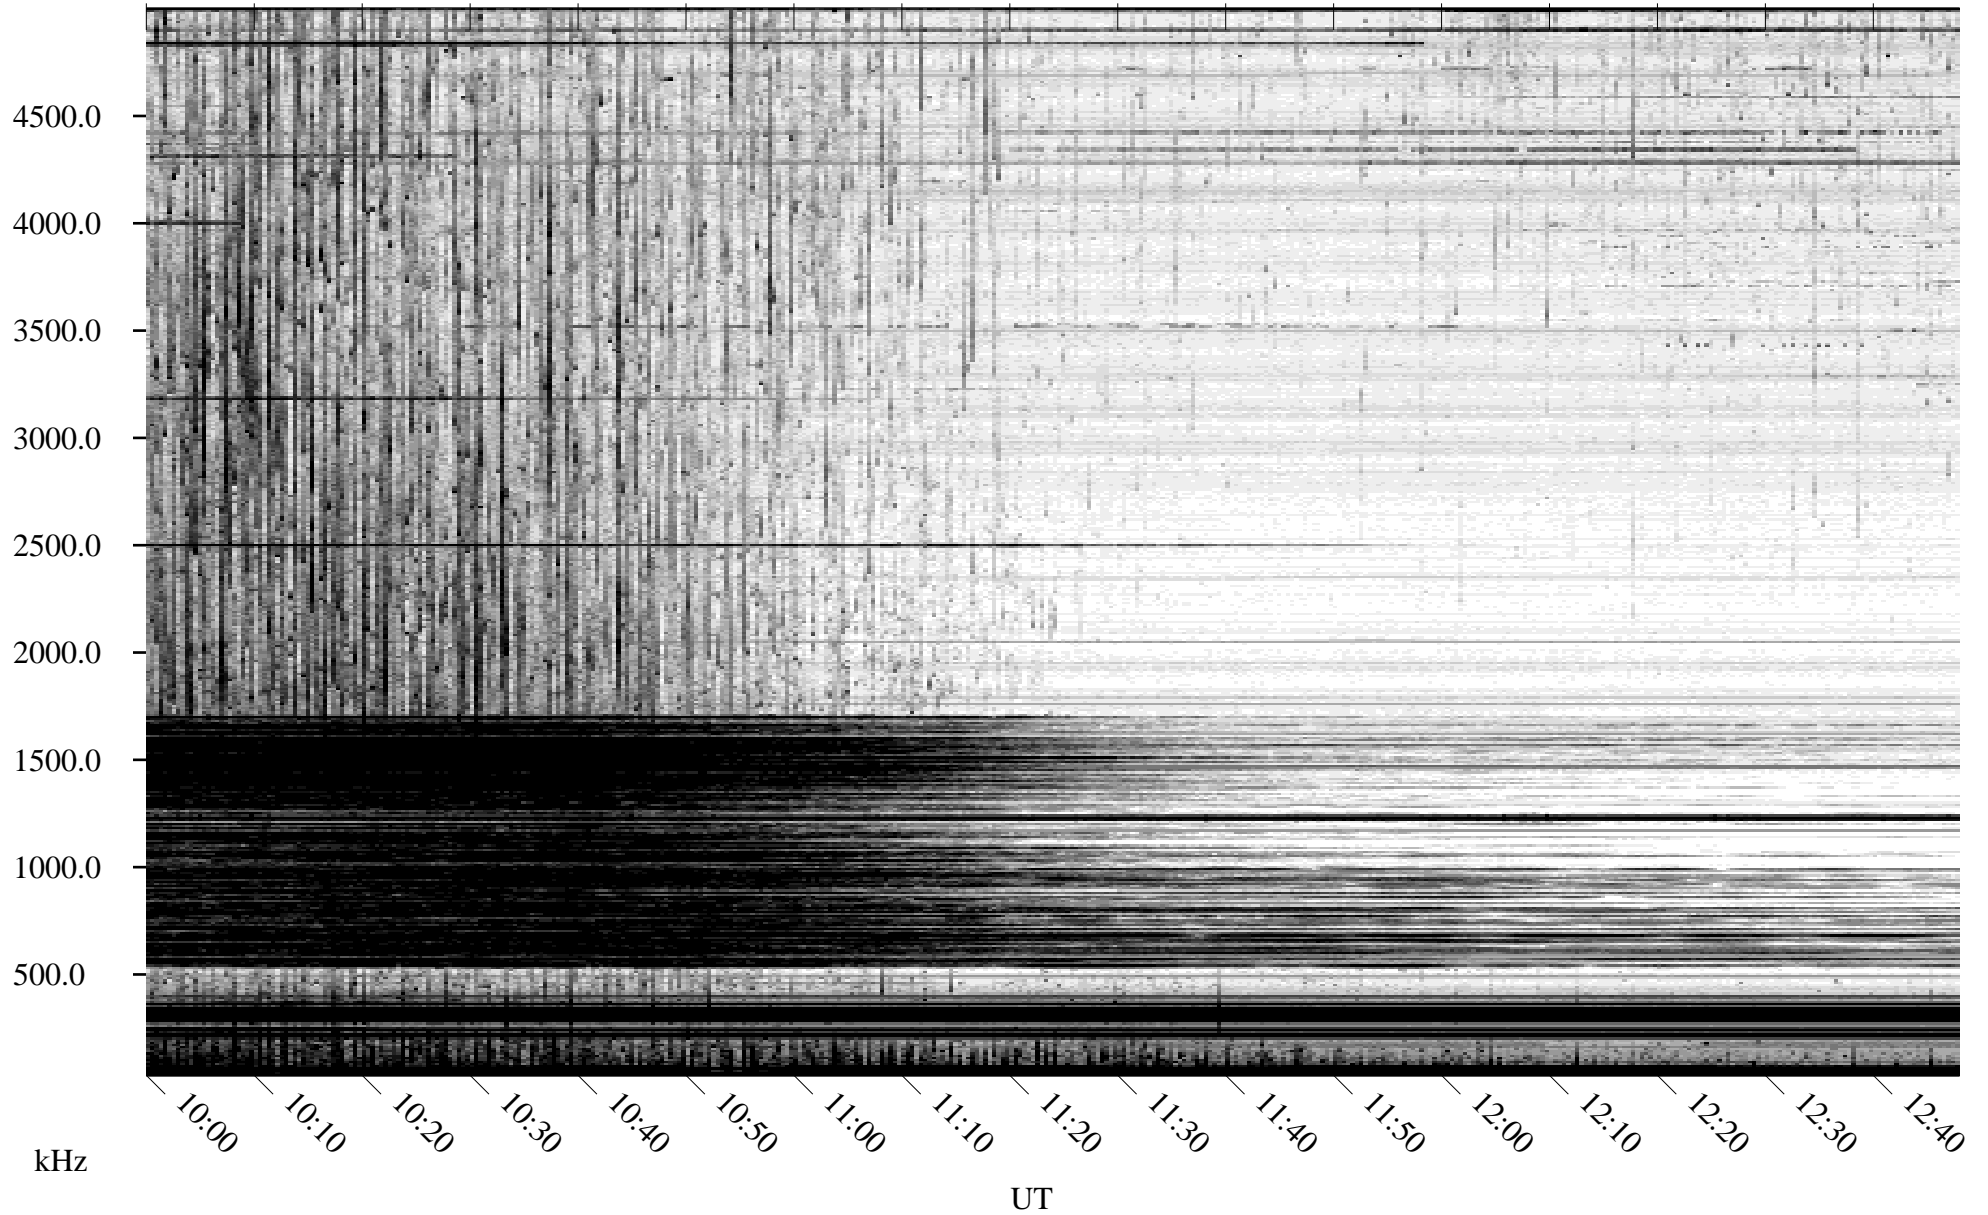

09/01/2010 Churchill, Manitoba

Linear Scale Black = 161 White = 15

ch10244l.r00SUm max_12

Page 1

09/01/2010 Churchill, Manitoba

Linear Scale Black = 161 White = 15

ch10244l.r00SUm max_12

Page 2

09/02/2010 Churchill, Manitoba

Linear Scale Black = 161 White = 15

ch10244l.r00SUm max_12

Page 3

09/02/2010 Churchill, Manitoba

Linear Scale Black = 161 White = 15

ch10244l.r00SUm max_12

Page 4

09/02/2010 Churchill, Manitoba

Linear Scale Black = 161 White = 15

ch10244l.r00SUm max_12

Page 5

09/02/2010 Churchill, Manitoba

Linear Scale Black = 161 White = 15

ch10244l.r00SUm max_12

Page 6

09/02/2010 Churchill, Manitoba

Linear Scale Black = 161 White = 15

ch10244l.r00SUm max_12

Page 7

09/02/2010 Churchill, Manitoba

Linear Scale Black = 161 White = 15

ch10244l.r00SUm max_12