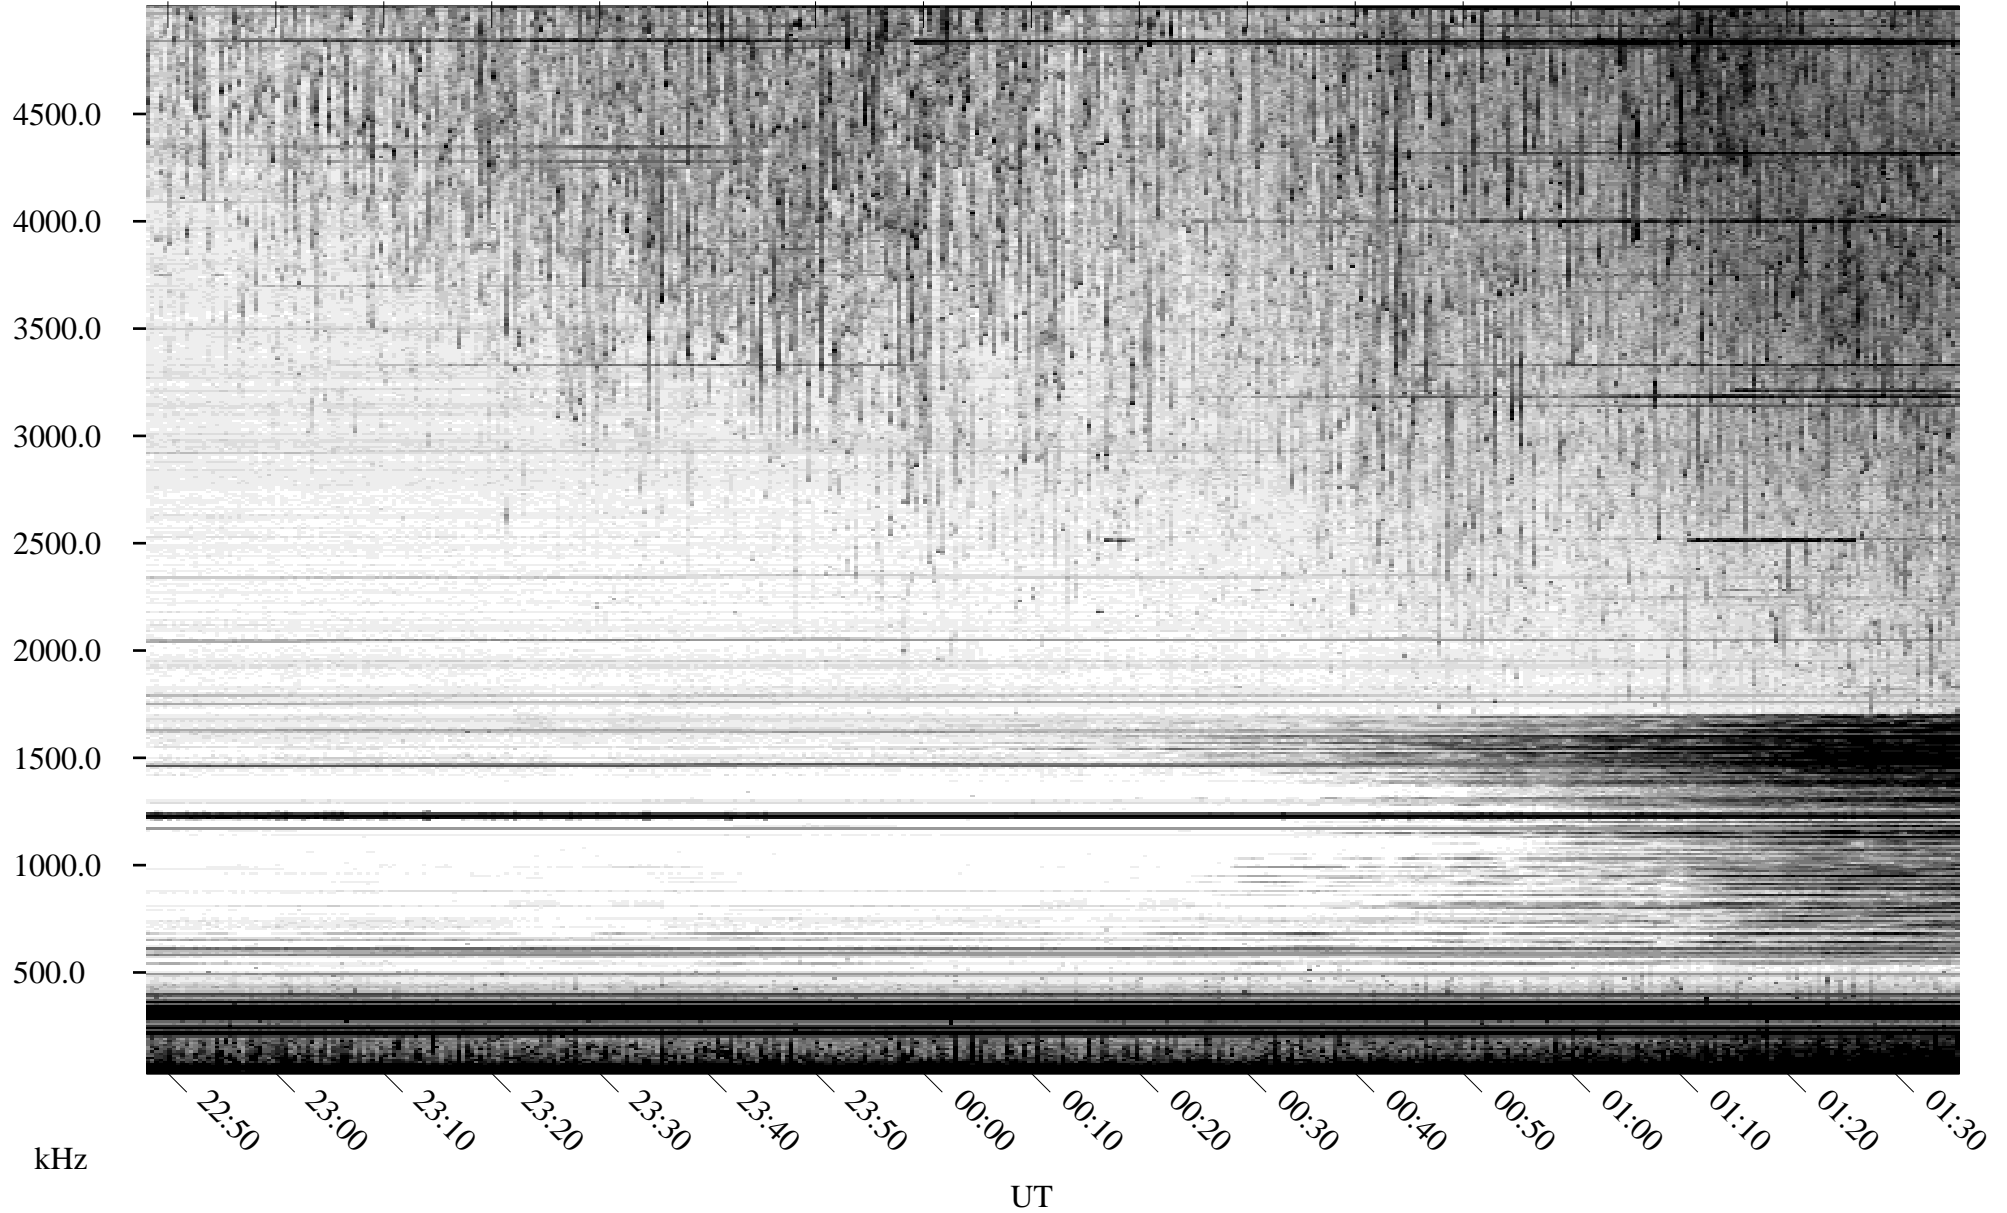

09/01/2010 Churchill, Manitoba

Linear Scale Black = 161 White = 15

ch10244l.r00SUm max_12

Page 1

09/01/2010 Churchill, Manitoba

Linear Scale Black = 161 White = 15

ch10244l.r00SUm max_12

Page 2

09/02/2010 Churchill, Manitoba

Linear Scale Black = 161 White = 15

ch10244l.r00SUm max_12

Page 3

09/02/2010 Churchill, Manitoba

Linear Scale Black = 161 White = 15

ch10244l.r00SUm max_12

Page 4

09/02/2010 Churchill, Manitoba

Linear Scale Black = 161 White = 15

ch10244l.r00SUm max_12

Page 5

09/02/2010 Churchill, Manitoba

Linear Scale Black = 161 White = 15

ch10244l.r00SUm max_12

Page 6

09/02/2010 Churchill, Manitoba

Linear Scale Black = 161 White = 15

ch10244l.r00SUm max_12

Page 7

09/02/2010 Churchill, Manitoba

Linear Scale Black = 161 White = 15

ch10244l.r00SUm max_12