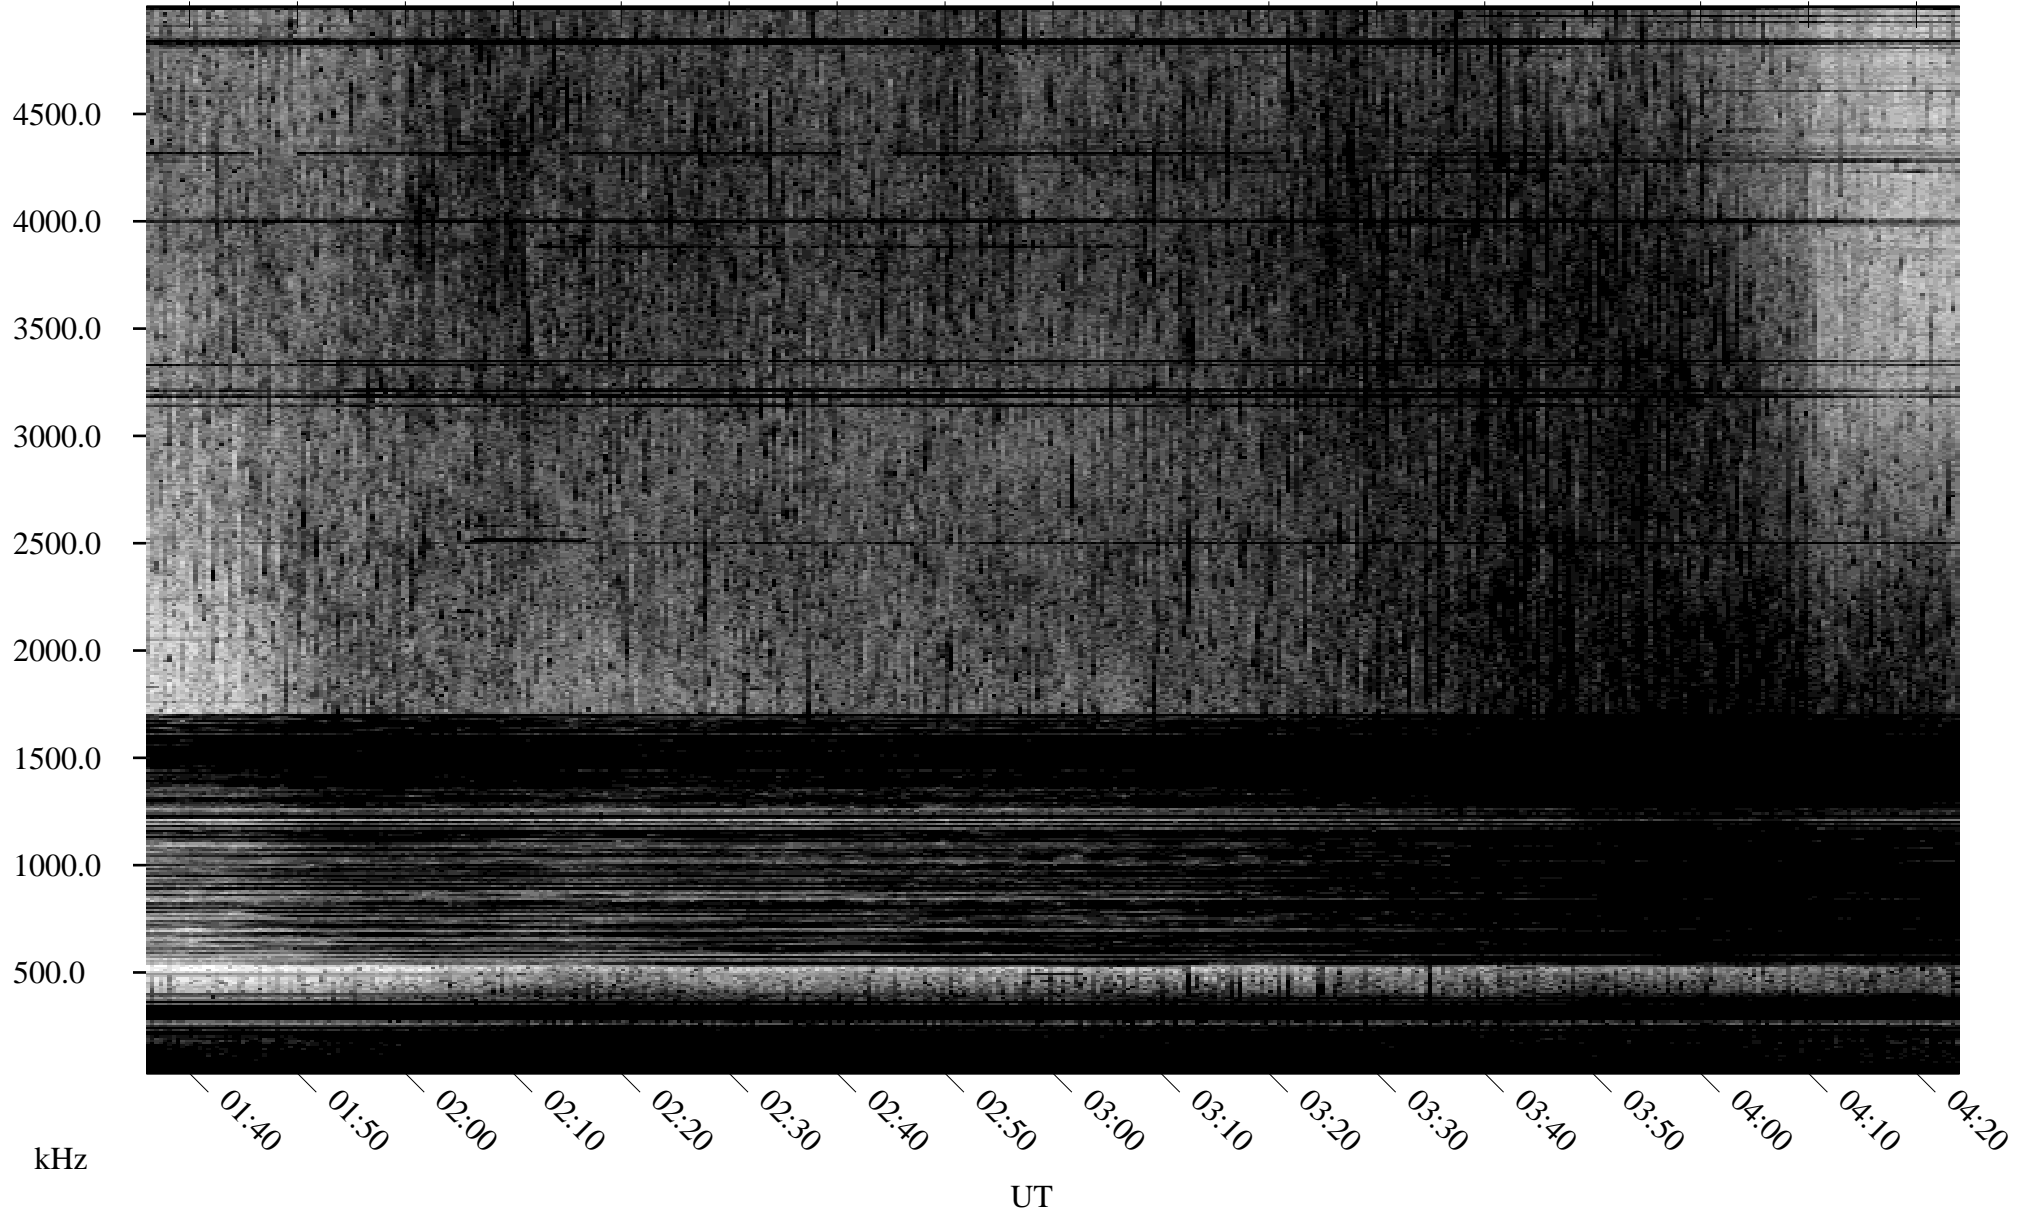

09/01/2010 Churchill, Manitoba

Linear Scale Black = 161 White = 15

ch10244l.r00SUm max_12

Page 1

09/01/2010 Churchill, Manitoba

Linear Scale Black = 161 White = 15

ch10244l.r00SUm max_12

Page 2

09/02/2010 Churchill, Manitoba

Linear Scale Black = 161 White = 15

ch10244l.r00SUm max_12

Page 3

09/02/2010 Churchill, Manitoba

Linear Scale Black = 161 White = 15

ch10244l.r00SUm max_12

Page 4

09/02/2010 Churchill, Manitoba

Linear Scale Black = 161 White = 15

ch10244l.r00SUm max_12

Page 5

09/02/2010 Churchill, Manitoba

Linear Scale Black = 161 White = 15

ch10244l.r00SUm max_12

Page 6

09/02/2010 Churchill, Manitoba

Linear Scale Black = 161 White = 15

ch10244l.r00SUm max_12

Page 7

09/02/2010 Churchill, Manitoba

Linear Scale Black = 161 White = 15

ch10244l.r00SUm max_12