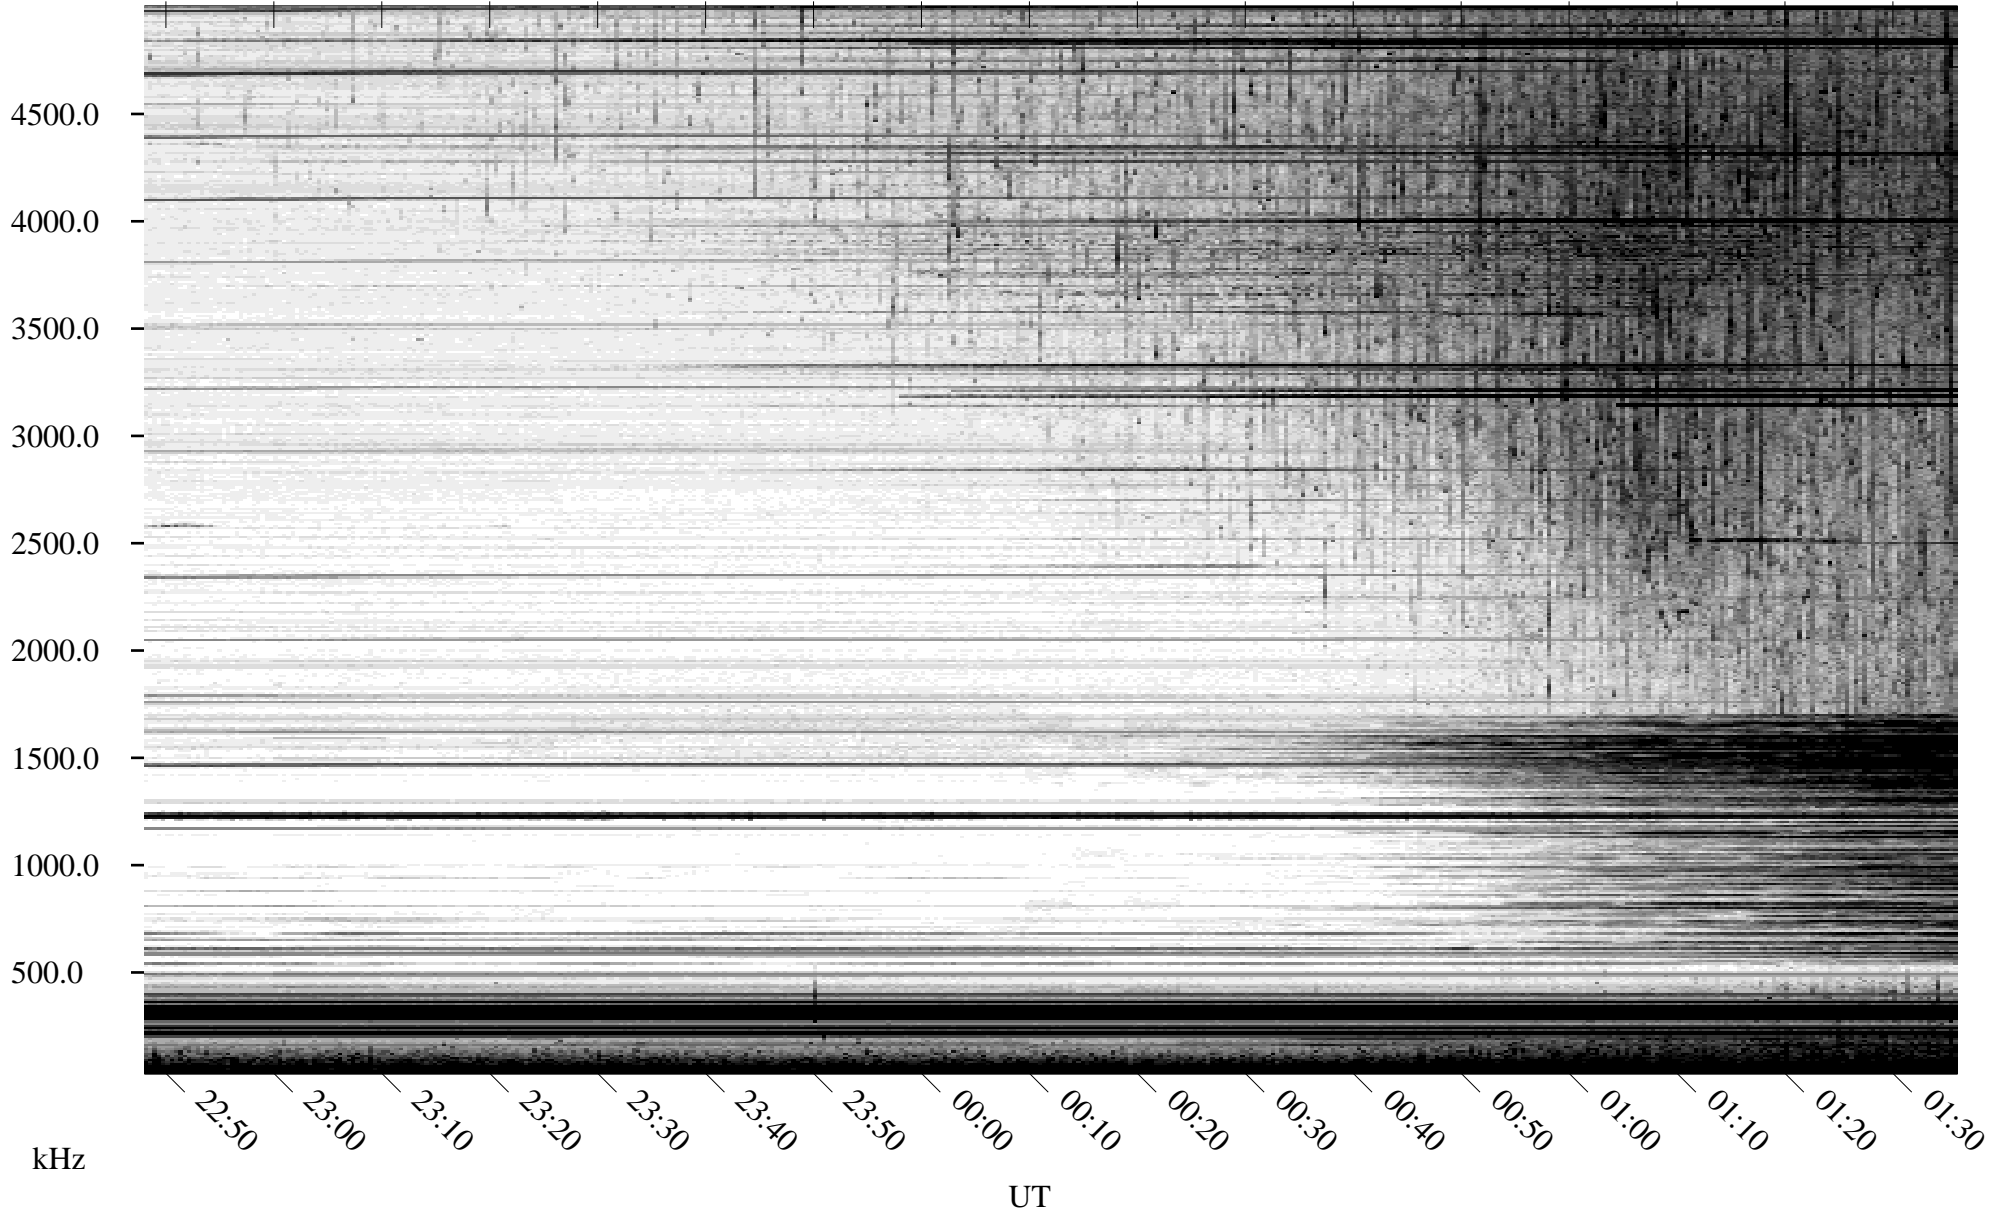

09/02/2010 Churchill, Manitoba

Linear Scale Black = 161 White = 15

ch102451.r00SUm max_12

Page 1

09/02/2010 Churchill, Manitoba

Linear Scale Black = 161 White = 15

ch10245l.r00SUm max_12

Page 2

09/03/2010 Churchill, Manitoba

Linear Scale Black = 161 White = 15

ch10245l.r00SUm max_12

Page 3

09/03/2010 Churchill, Manitoba

Linear Scale Black = 161 White = 15

ch10245l.r00SUm max_12

Page 4

09/03/2010 Churchill, Manitoba

Linear Scale Black = 161 White = 15

ch10245l.r00SUm max_12

Page 5

09/03/2010 Churchill, Manitoba

Linear Scale Black = 161 White = 15

ch10245l.r00SUm max_12

Page 6

09/03/2010 Churchill, Manitoba

Linear Scale Black = 161 White = 15

ch102451.r00SUm max_12

Page 7

09/03/2010 Churchill, Manitoba

Linear Scale Black = 161 White = 15

ch102451.r00SUm max_12