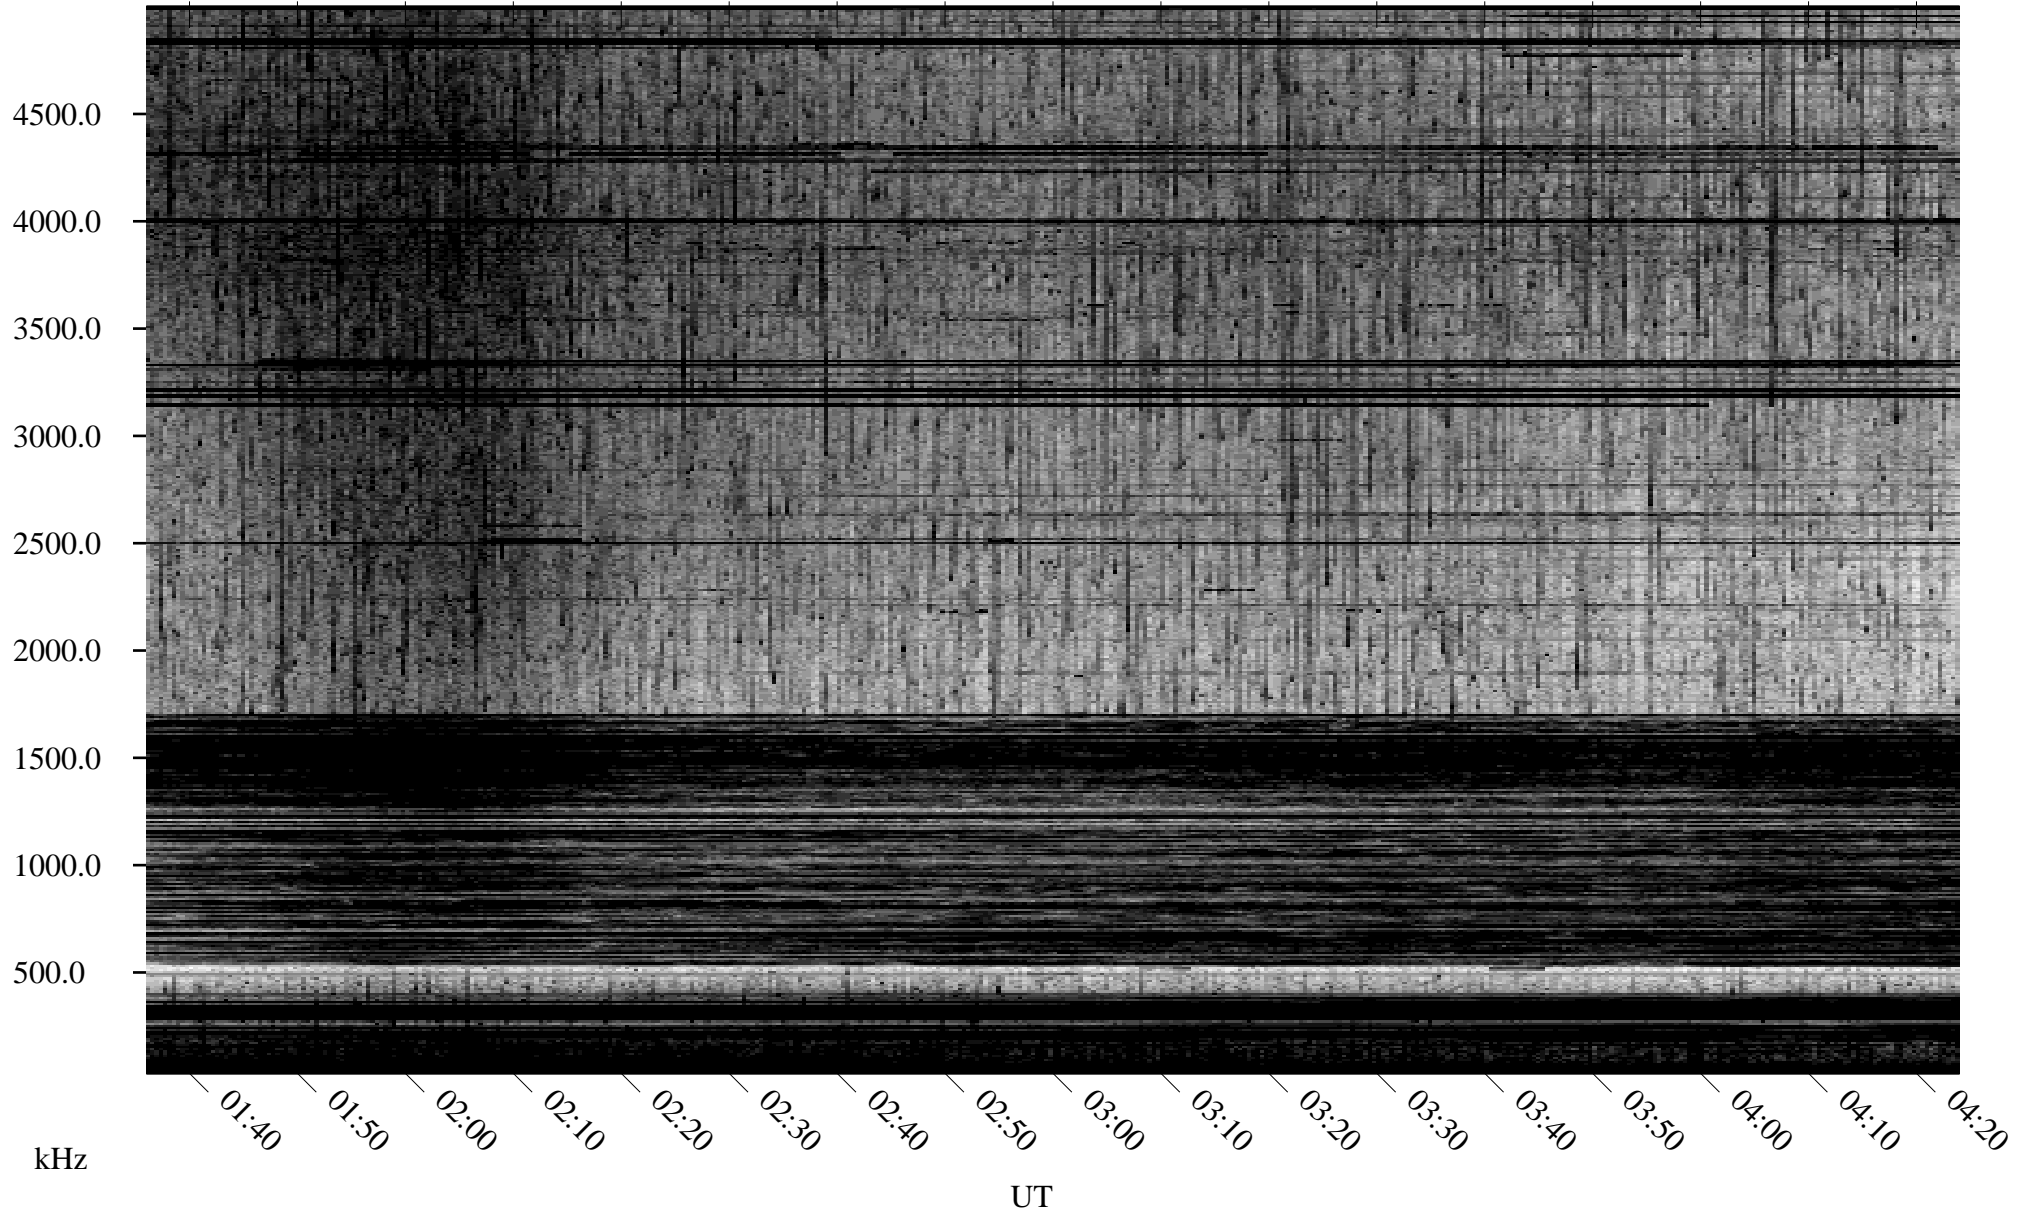

09/02/2010 Churchill, Manitoba

Linear Scale Black = 161 White = 15

ch102451.r00SUm max_12

Page 1

09/02/2010 Churchill, Manitoba

Linear Scale Black = 161 White = 15

ch10245l.r00SUm max_12

Page 2

09/03/2010 Churchill, Manitoba

Linear Scale Black = 161 White = 15

ch10245l.r00SUm max_12

Page 3

09/03/2010 Churchill, Manitoba

Linear Scale Black = 161 White = 15

ch10245l.r00SUm max_12

Page 4

09/03/2010 Churchill, Manitoba

Linear Scale Black = 161 White = 15

ch10245l.r00SUm max_12

Page 5

09/03/2010 Churchill, Manitoba

Linear Scale Black = 161 White = 15

ch10245l.r00SUm max_12

Page 6

09/03/2010 Churchill, Manitoba

Linear Scale Black = 161 White = 15

ch102451.r00SUm max_12

Page 7

09/03/2010 Churchill, Manitoba

Linear Scale Black = 161 White = 15

ch102451.r00SUm max_12