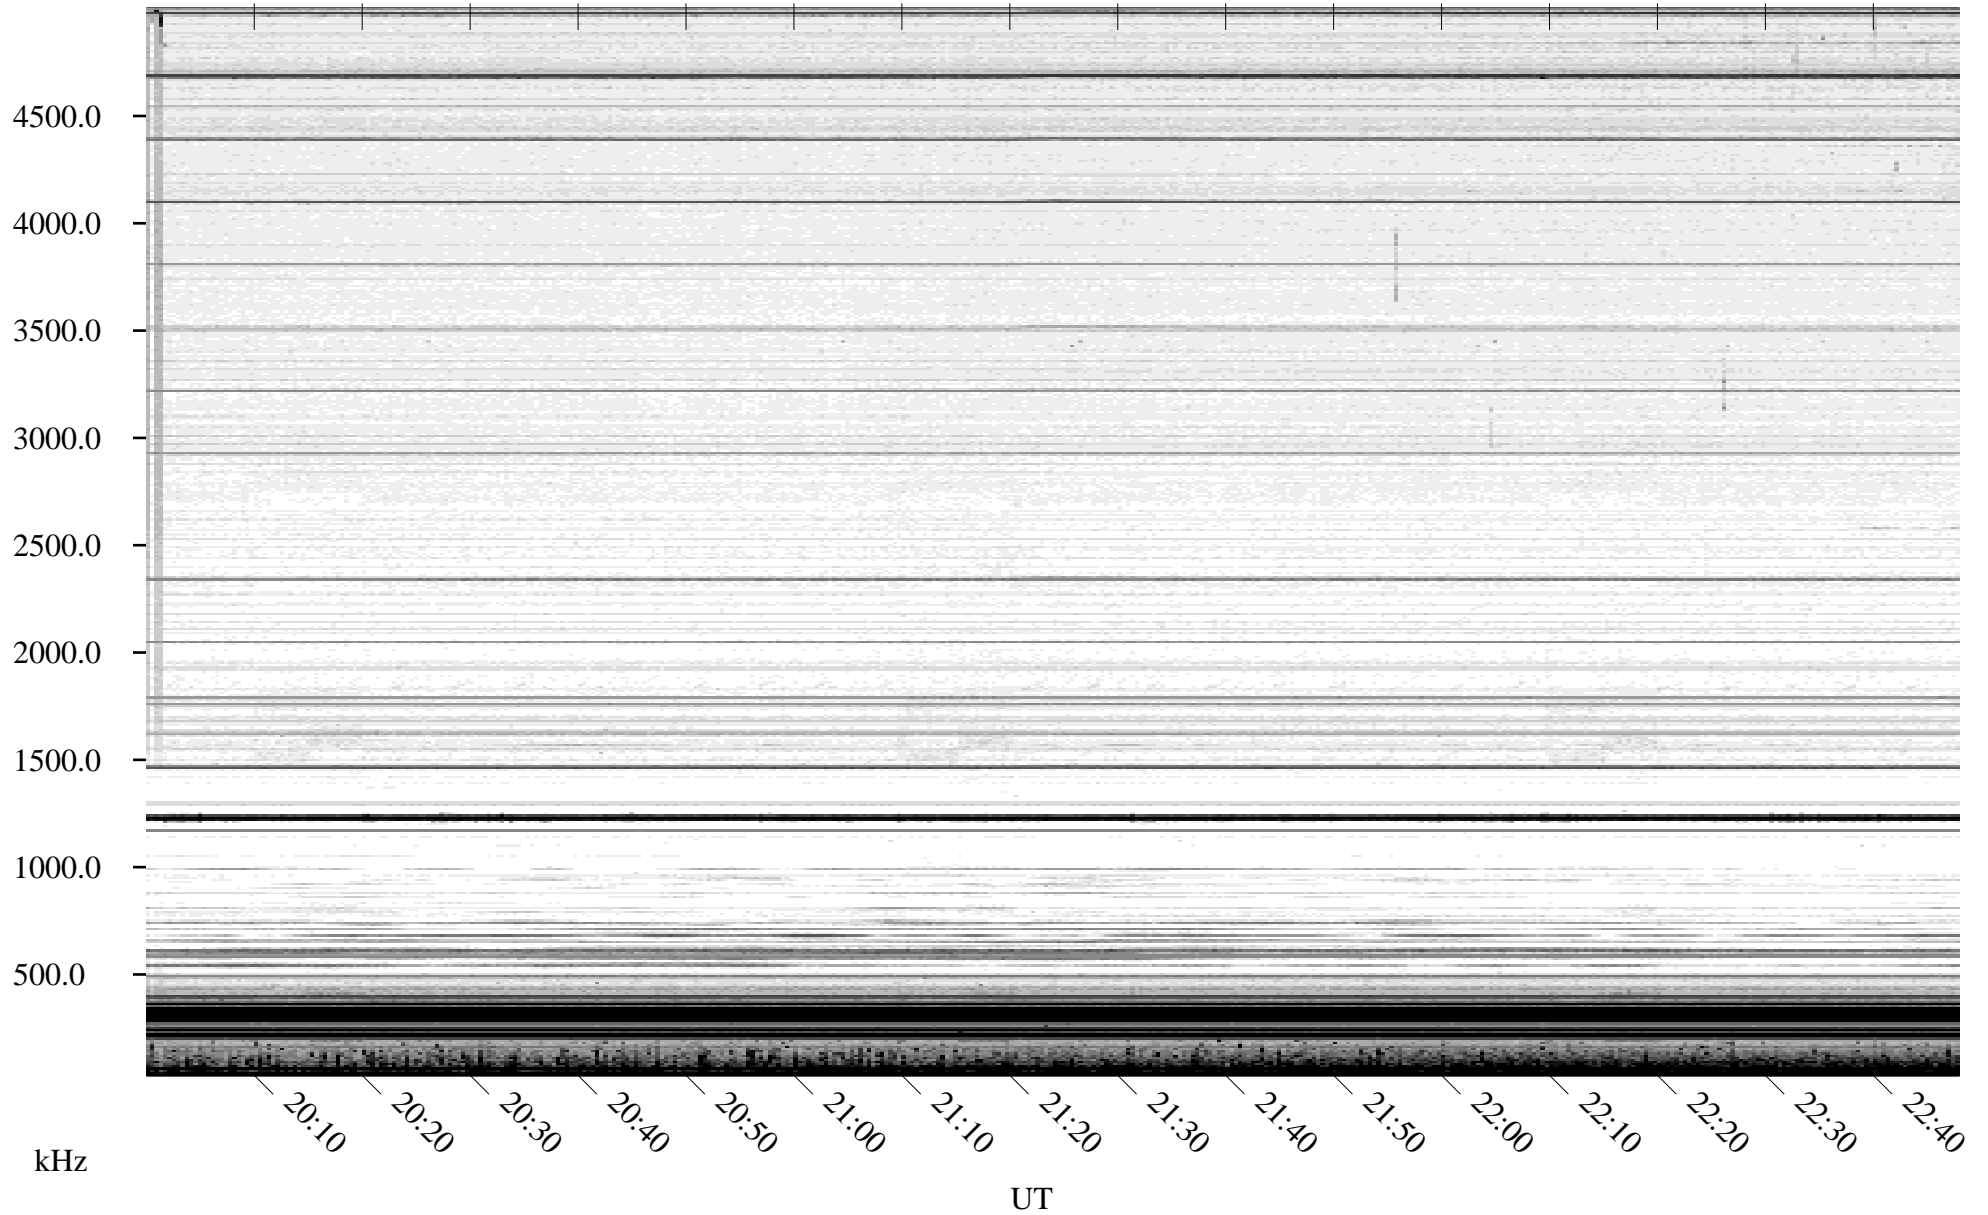

09/02/2010 Churchill, Manitoba

Linear Scale Black = 161 White = 15

ch102451.r00SUm max_12

Page 1

09/02/2010 Churchill, Manitoba

Linear Scale Black = 161 White = 15

ch10245l.r00SUm max_12

Page 2

09/03/2010 Churchill, Manitoba

Linear Scale Black = 161 White = 15

ch10245l.r00SUm max_12

Page 3

09/03/2010 Churchill, Manitoba

Linear Scale Black = 161 White = 15

ch10245l.r00SUm max_12

Page 4

09/03/2010 Churchill, Manitoba

Linear Scale Black = 161 White = 15

ch10245l.r00SUm max_12

Page 5

09/03/2010 Churchill, Manitoba

Linear Scale Black = 161 White = 15

ch10245l.r00SUm max_12

Page 6

09/03/2010 Churchill, Manitoba

Linear Scale Black = 161 White = 15

ch102451.r00SUm max_12

Page 7

09/03/2010 Churchill, Manitoba

Linear Scale Black = 161 White = 15

ch102451.r00SUm max_12