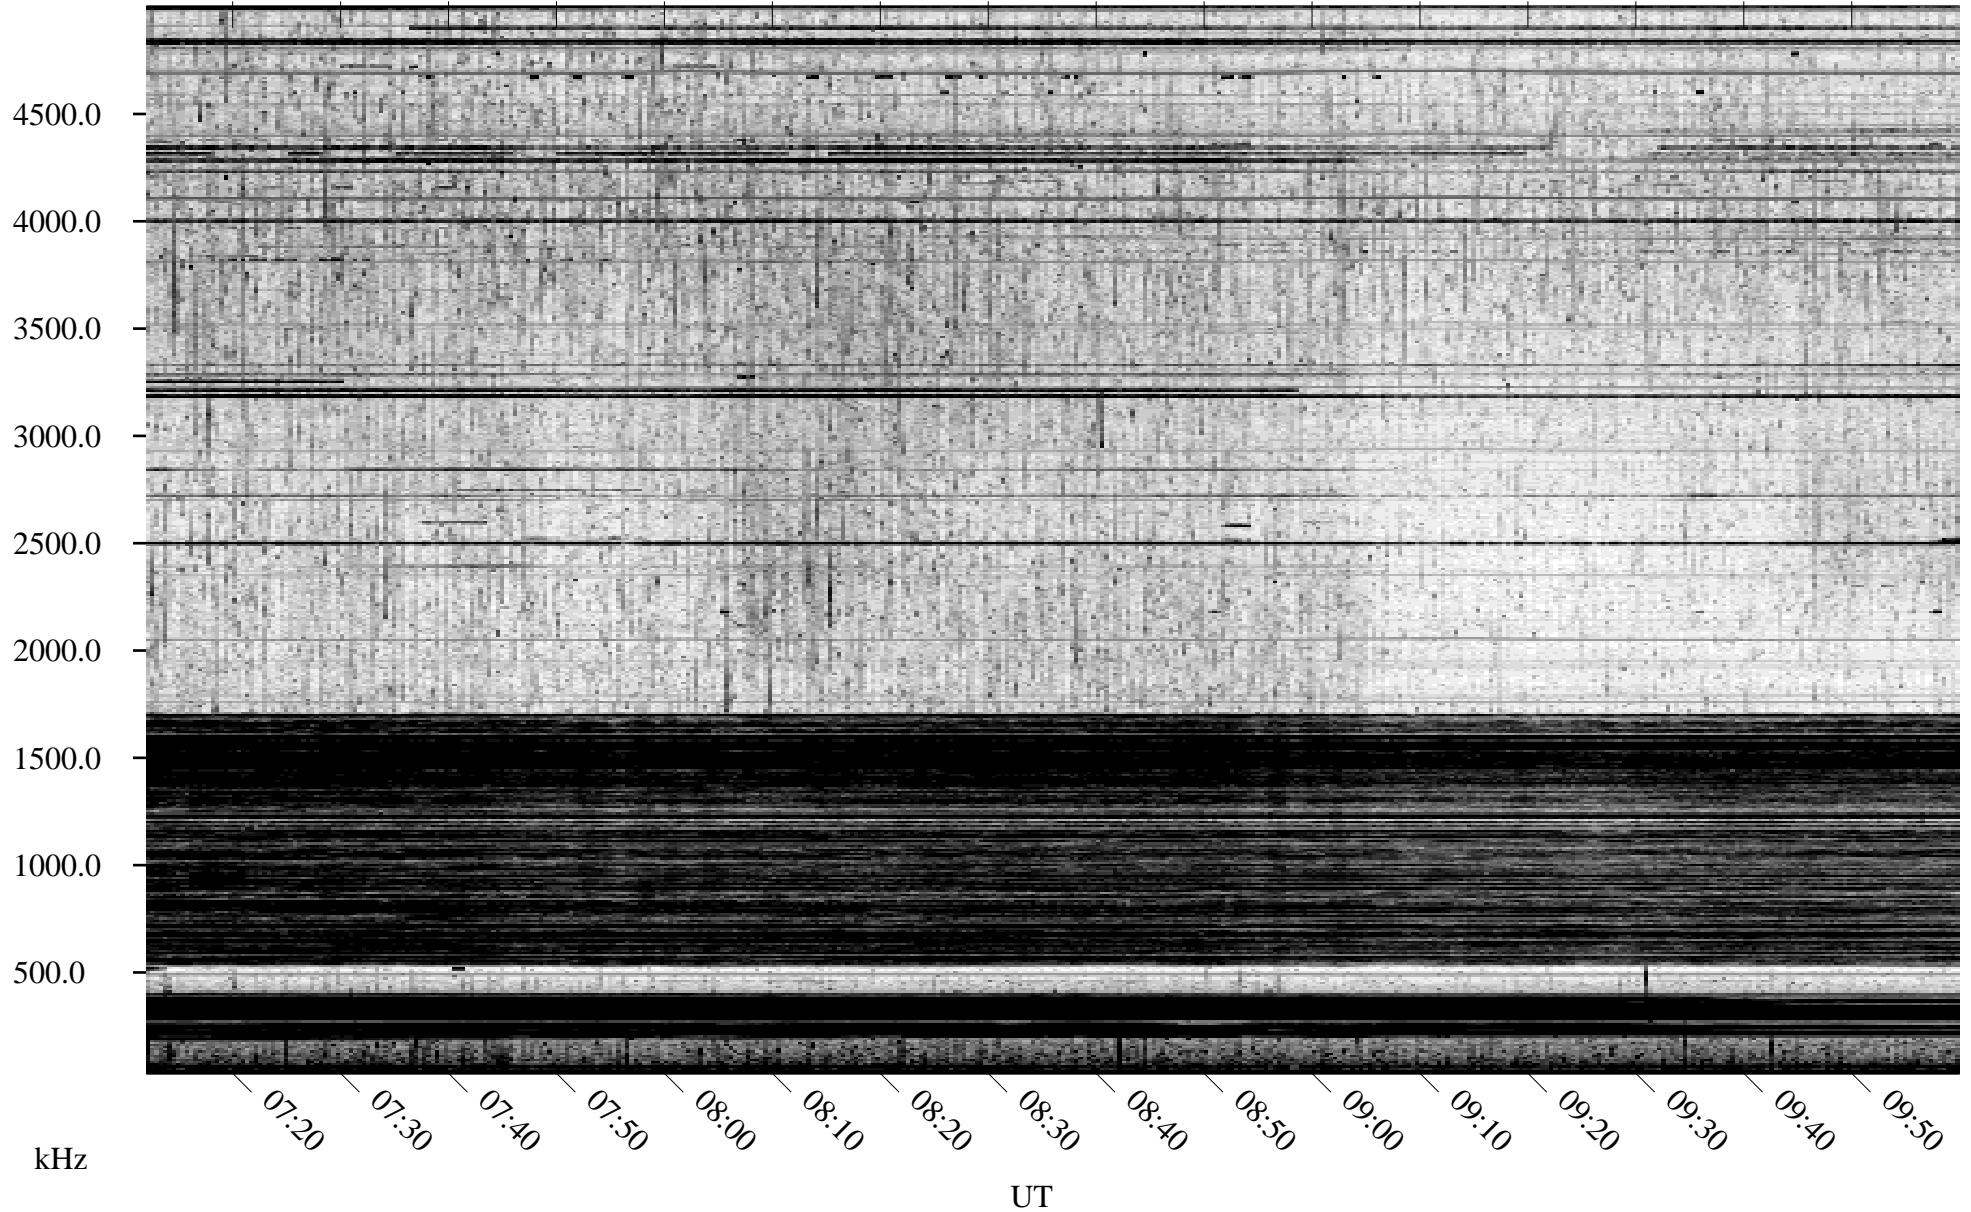

09/02/2010 Churchill, Manitoba

Linear Scale Black = 161 White = 15

ch102451.r00SUm max_12

Page 1

09/02/2010 Churchill, Manitoba

Linear Scale Black = 161 White = 15

ch10245l.r00SUm max_12

Page 2

09/03/2010 Churchill, Manitoba

Linear Scale Black = 161 White = 15

ch10245l.r00SUm max_12

Page 3

09/03/2010 Churchill, Manitoba

Linear Scale Black = 161 White = 15

ch10245l.r00SUm max_12

Page 4

09/03/2010 Churchill, Manitoba

Linear Scale Black = 161 White = 15

ch10245l.r00SUm max_12

Page 5

09/03/2010 Churchill, Manitoba

Linear Scale Black = 161 White = 15

ch10245l.r00SUm max_12

Page 6

09/03/2010 Churchill, Manitoba

Linear Scale Black = 161 White = 15

ch102451.r00SUm max_12

Page 7

09/03/2010 Churchill, Manitoba

Linear Scale Black = 161 White = 15

ch102451.r00SUm max_12