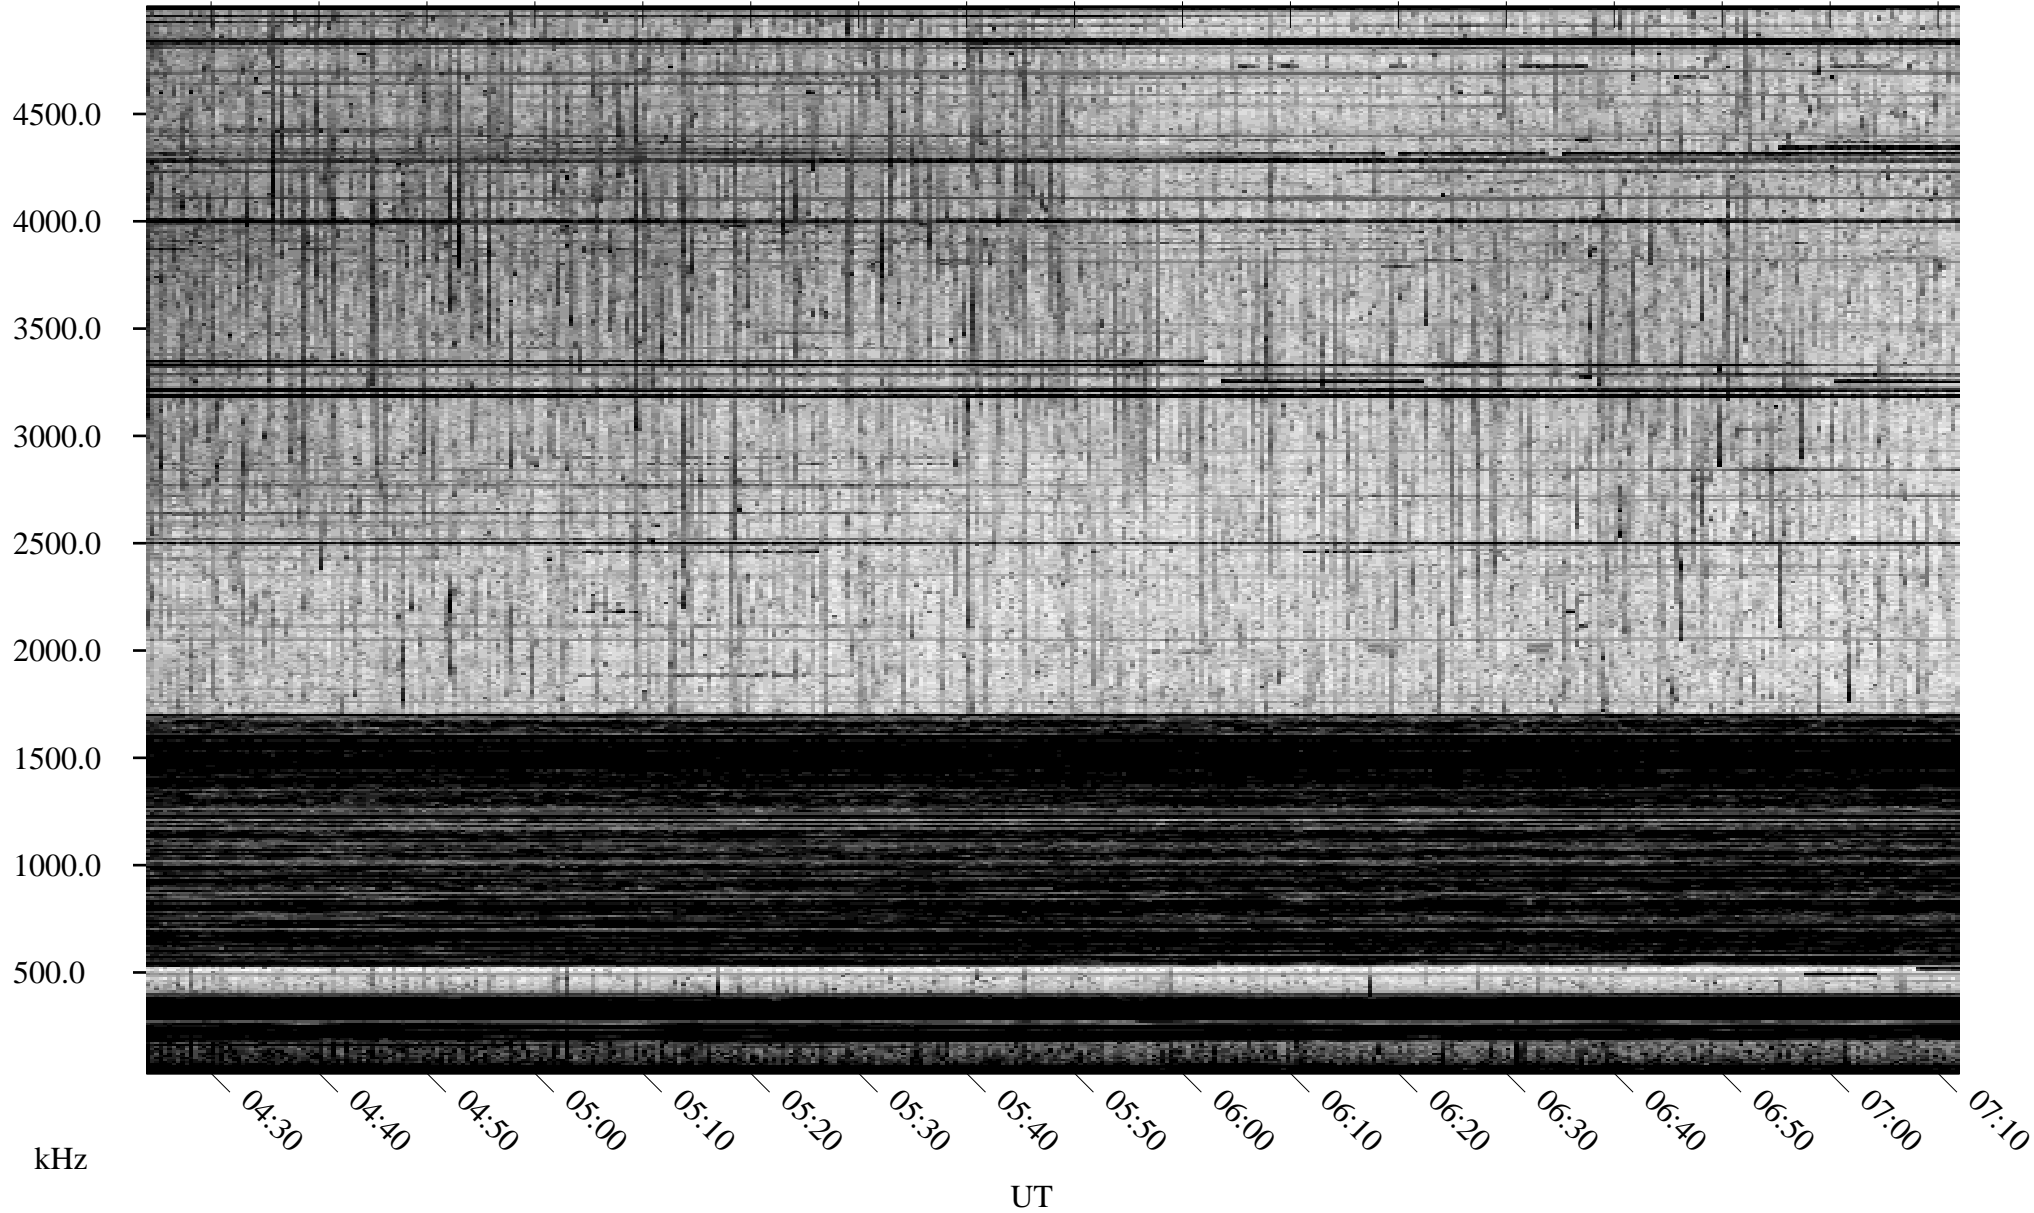

09/02/2010 Churchill, Manitoba

Linear Scale Black = 161 White = 15

ch102451.r00SUm max_12

Page 1

09/02/2010 Churchill, Manitoba

Linear Scale Black = 161 White = 15

ch10245l.r00SUm max_12

Page 2

09/03/2010 Churchill, Manitoba

Linear Scale Black = 161 White = 15

ch10245l.r00SUm max_12

Page 3

09/03/2010 Churchill, Manitoba

Linear Scale Black = 161 White = 15

ch10245l.r00SUm max_12

Page 4

09/03/2010 Churchill, Manitoba

Linear Scale Black = 161 White = 15

ch10245l.r00SUm max_12

Page 5

09/03/2010 Churchill, Manitoba

Linear Scale Black = 161 White = 15

ch10245l.r00SUm max_12

Page 6

09/03/2010 Churchill, Manitoba

Linear Scale Black = 161 White = 15

ch102451.r00SUm max_12

Page 7

09/03/2010 Churchill, Manitoba

Linear Scale Black = 161 White = 15

ch102451.r00SUm max_12