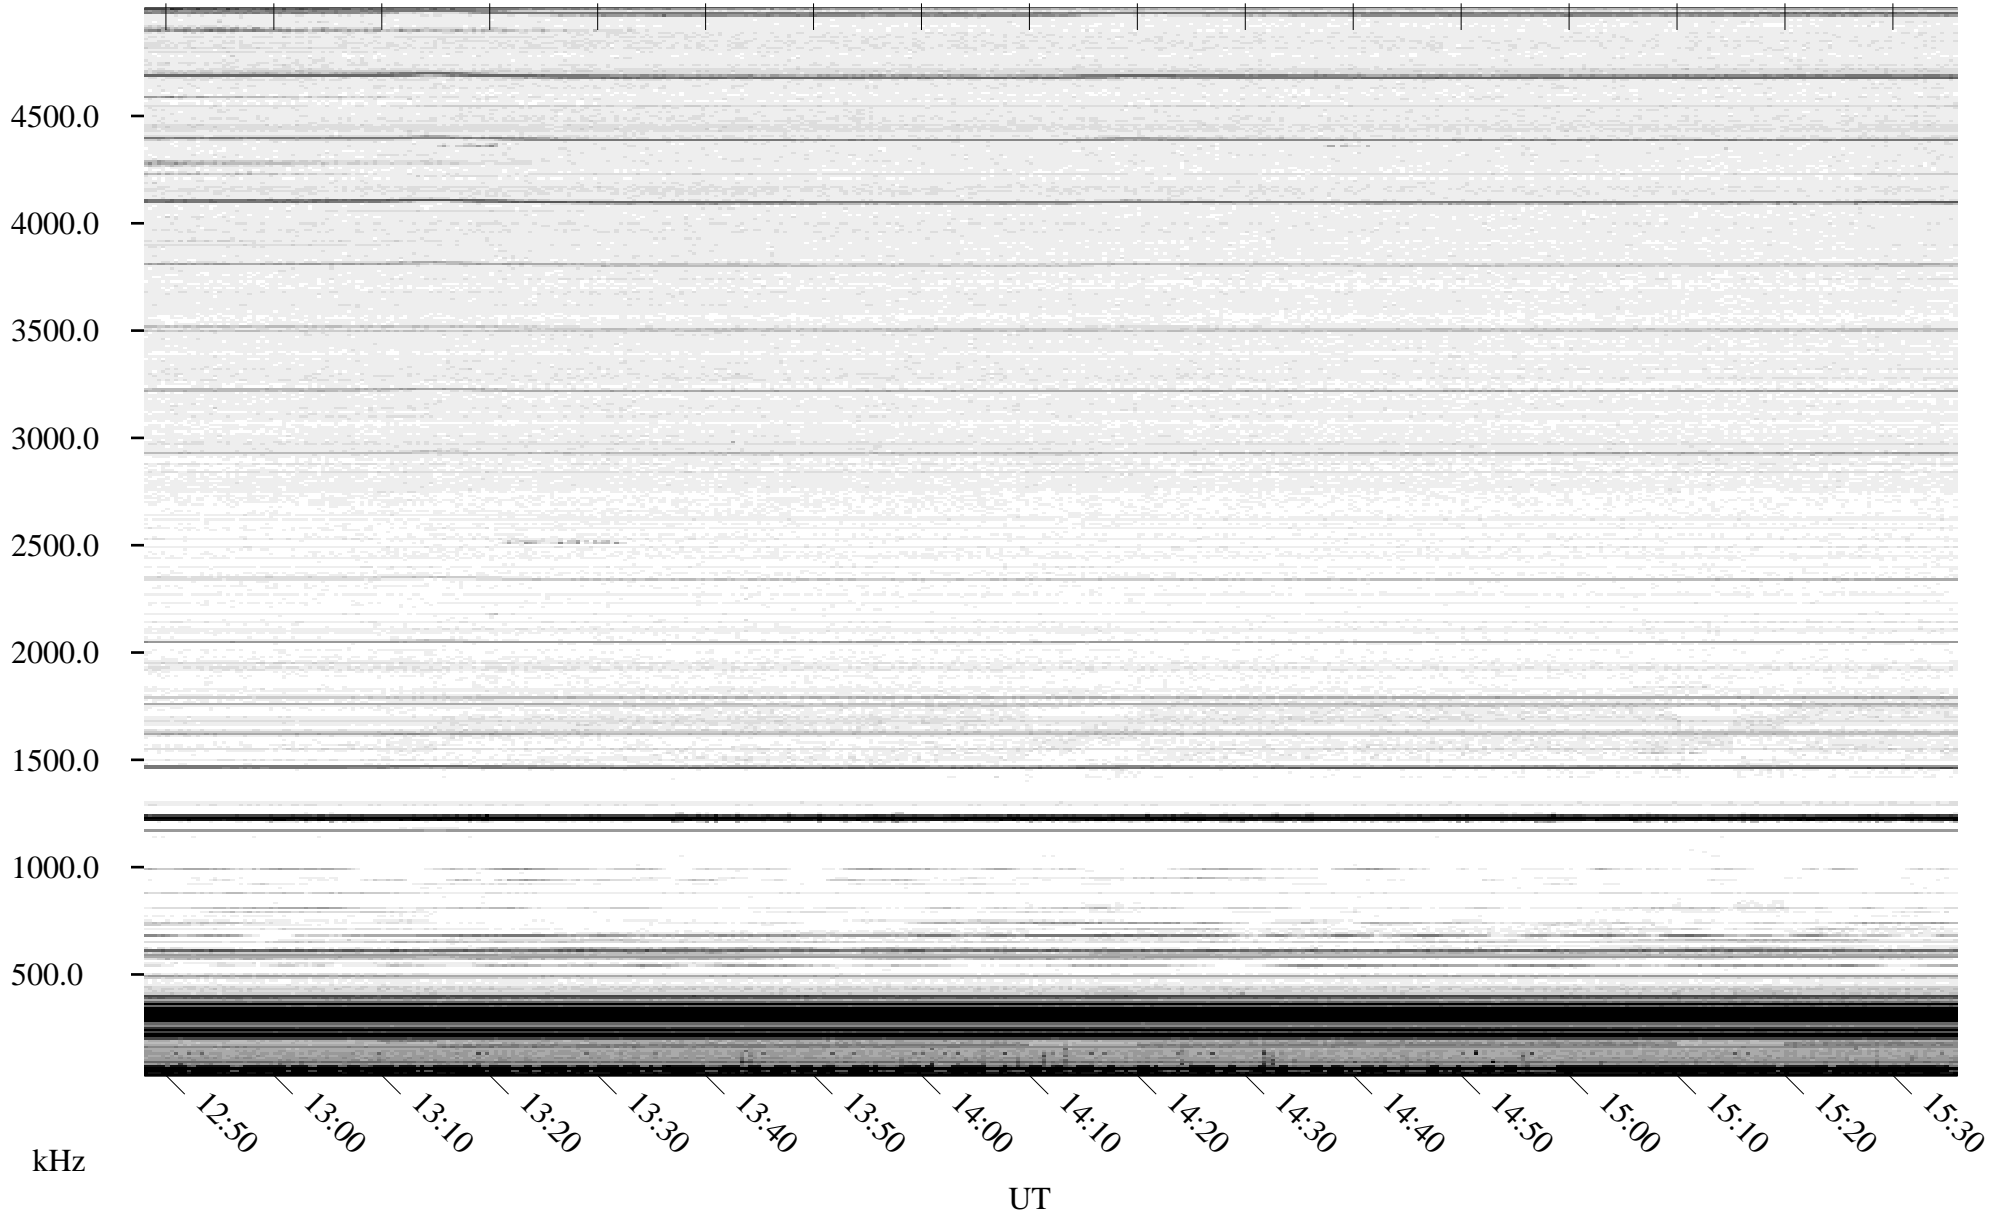

09/02/2010 Churchill, Manitoba

Linear Scale Black = 161 White = 15

ch102451.r00SUm max_12

Page 1

09/02/2010 Churchill, Manitoba

Linear Scale Black = 161 White = 15

ch10245l.r00SUm max_12

Page 2

09/03/2010 Churchill, Manitoba

Linear Scale Black = 161 White = 15

ch10245l.r00SUm max_12

Page 3

09/03/2010 Churchill, Manitoba

Linear Scale Black = 161 White = 15

ch10245l.r00SUm max_12

Page 4

09/03/2010 Churchill, Manitoba

Linear Scale Black = 161 White = 15

ch10245l.r00SUm max_12

Page 5

09/03/2010 Churchill, Manitoba

Linear Scale Black = 161 White = 15

ch10245l.r00SUm max_12

Page 6

09/03/2010 Churchill, Manitoba

Linear Scale Black = 161 White = 15

ch102451.r00SUm max_12

Page 7

09/03/2010 Churchill, Manitoba

Linear Scale Black = 161 White = 15

ch102451.r00SUm max_12