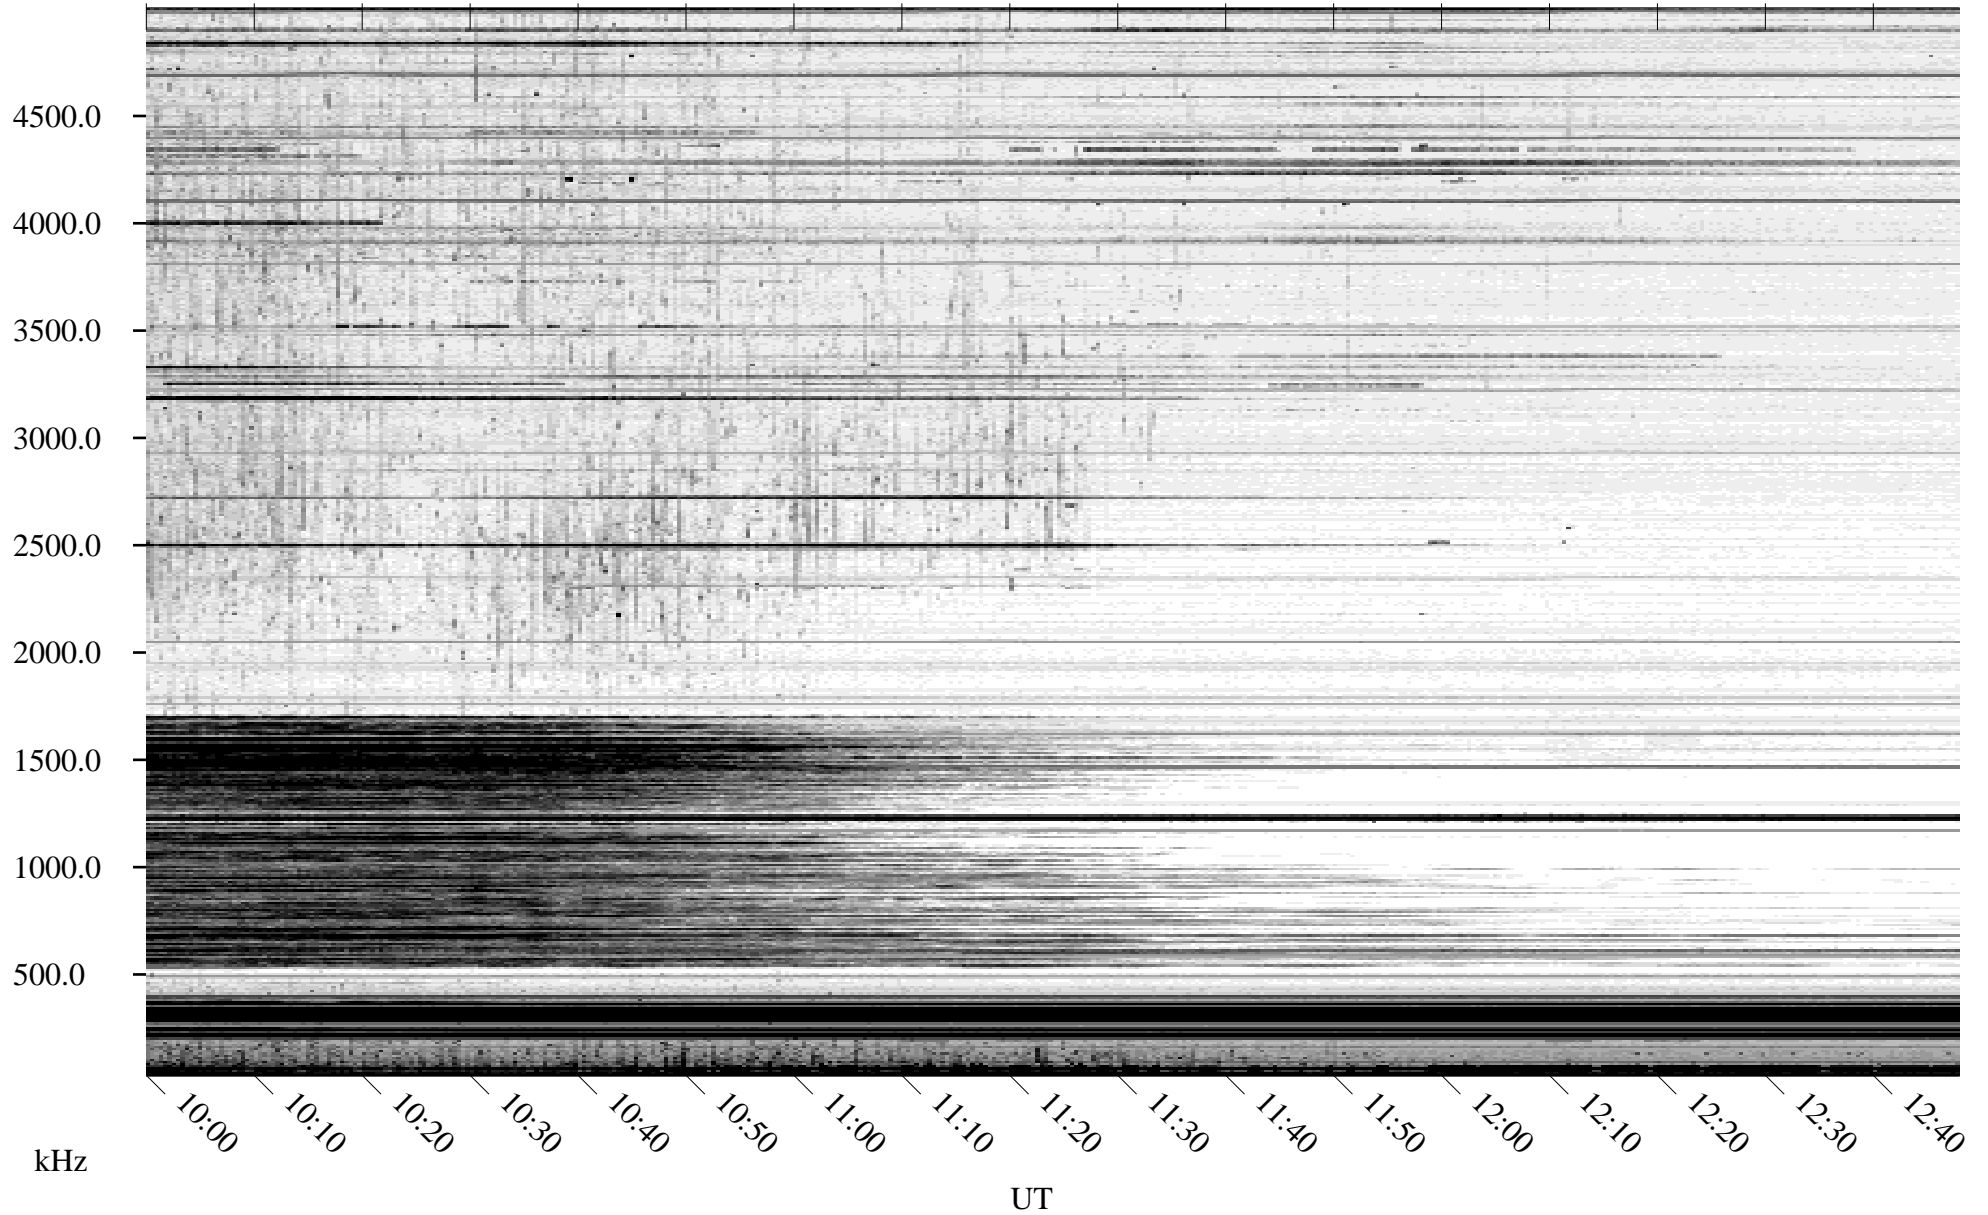

09/02/2010 Churchill, Manitoba

Linear Scale Black = 161 White = 15

ch102451.r00SUm max_12

Page 1

09/02/2010 Churchill, Manitoba

Linear Scale Black = 161 White = 15

ch10245l.r00SUm max_12

Page 2

09/03/2010 Churchill, Manitoba

Linear Scale Black = 161 White = 15

ch10245l.r00SUm max_12

Page 3

09/03/2010 Churchill, Manitoba

Linear Scale Black = 161 White = 15

ch10245l.r00SUm max_12

Page 4

09/03/2010 Churchill, Manitoba

Linear Scale Black = 161 White = 15

ch10245l.r00SUm max_12

Page 5

09/03/2010 Churchill, Manitoba

Linear Scale Black = 161 White = 15

ch10245l.r00SUm max_12

Page 6

09/03/2010 Churchill, Manitoba

Linear Scale Black = 161 White = 15

ch102451.r00SUm max_12

Page 7

09/03/2010 Churchill, Manitoba

Linear Scale Black = 161 White = 15

ch102451.r00SUm max_12