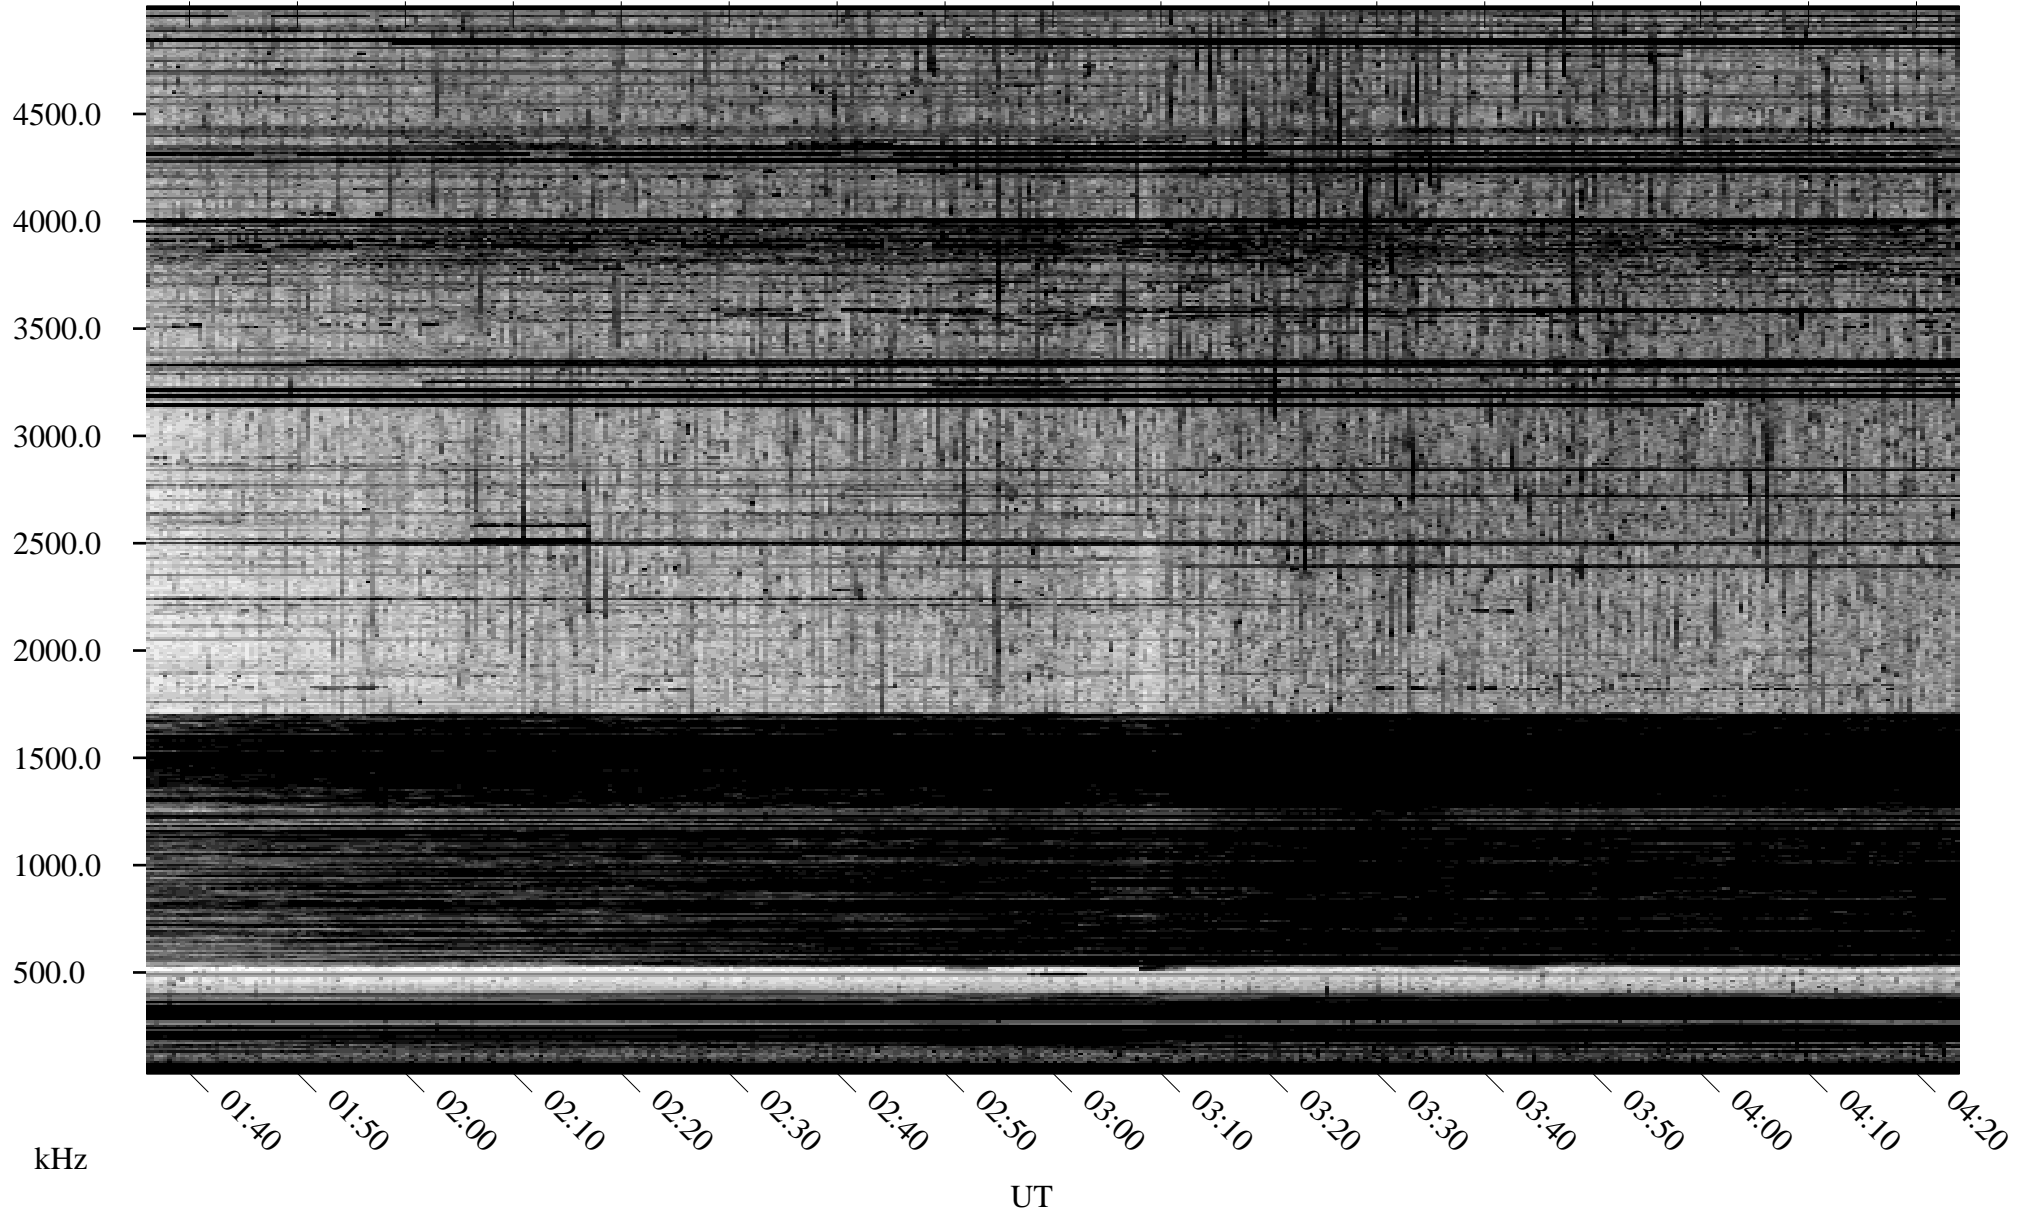

# 09/03/2010 Churchill, Manitoba

Linear Scale    Black = 161    White = 15

ch10246l.r00SUm max\_12

Page 1

# 09/03/2010 Churchill, Manitoba

Linear Scale    Black = 161    White = 15

ch10246l.r00SUm max\_12

Page 2

# 09/04/2010 Churchill, Manitoba

Linear Scale    Black = 161    White = 15

ch10246l.r00SUm max\_12

Page 3

# 09/04/2010 Churchill, Manitoba

Linear Scale    Black = 161    White = 15

ch10246l.r00SUm max\_12

Page 4