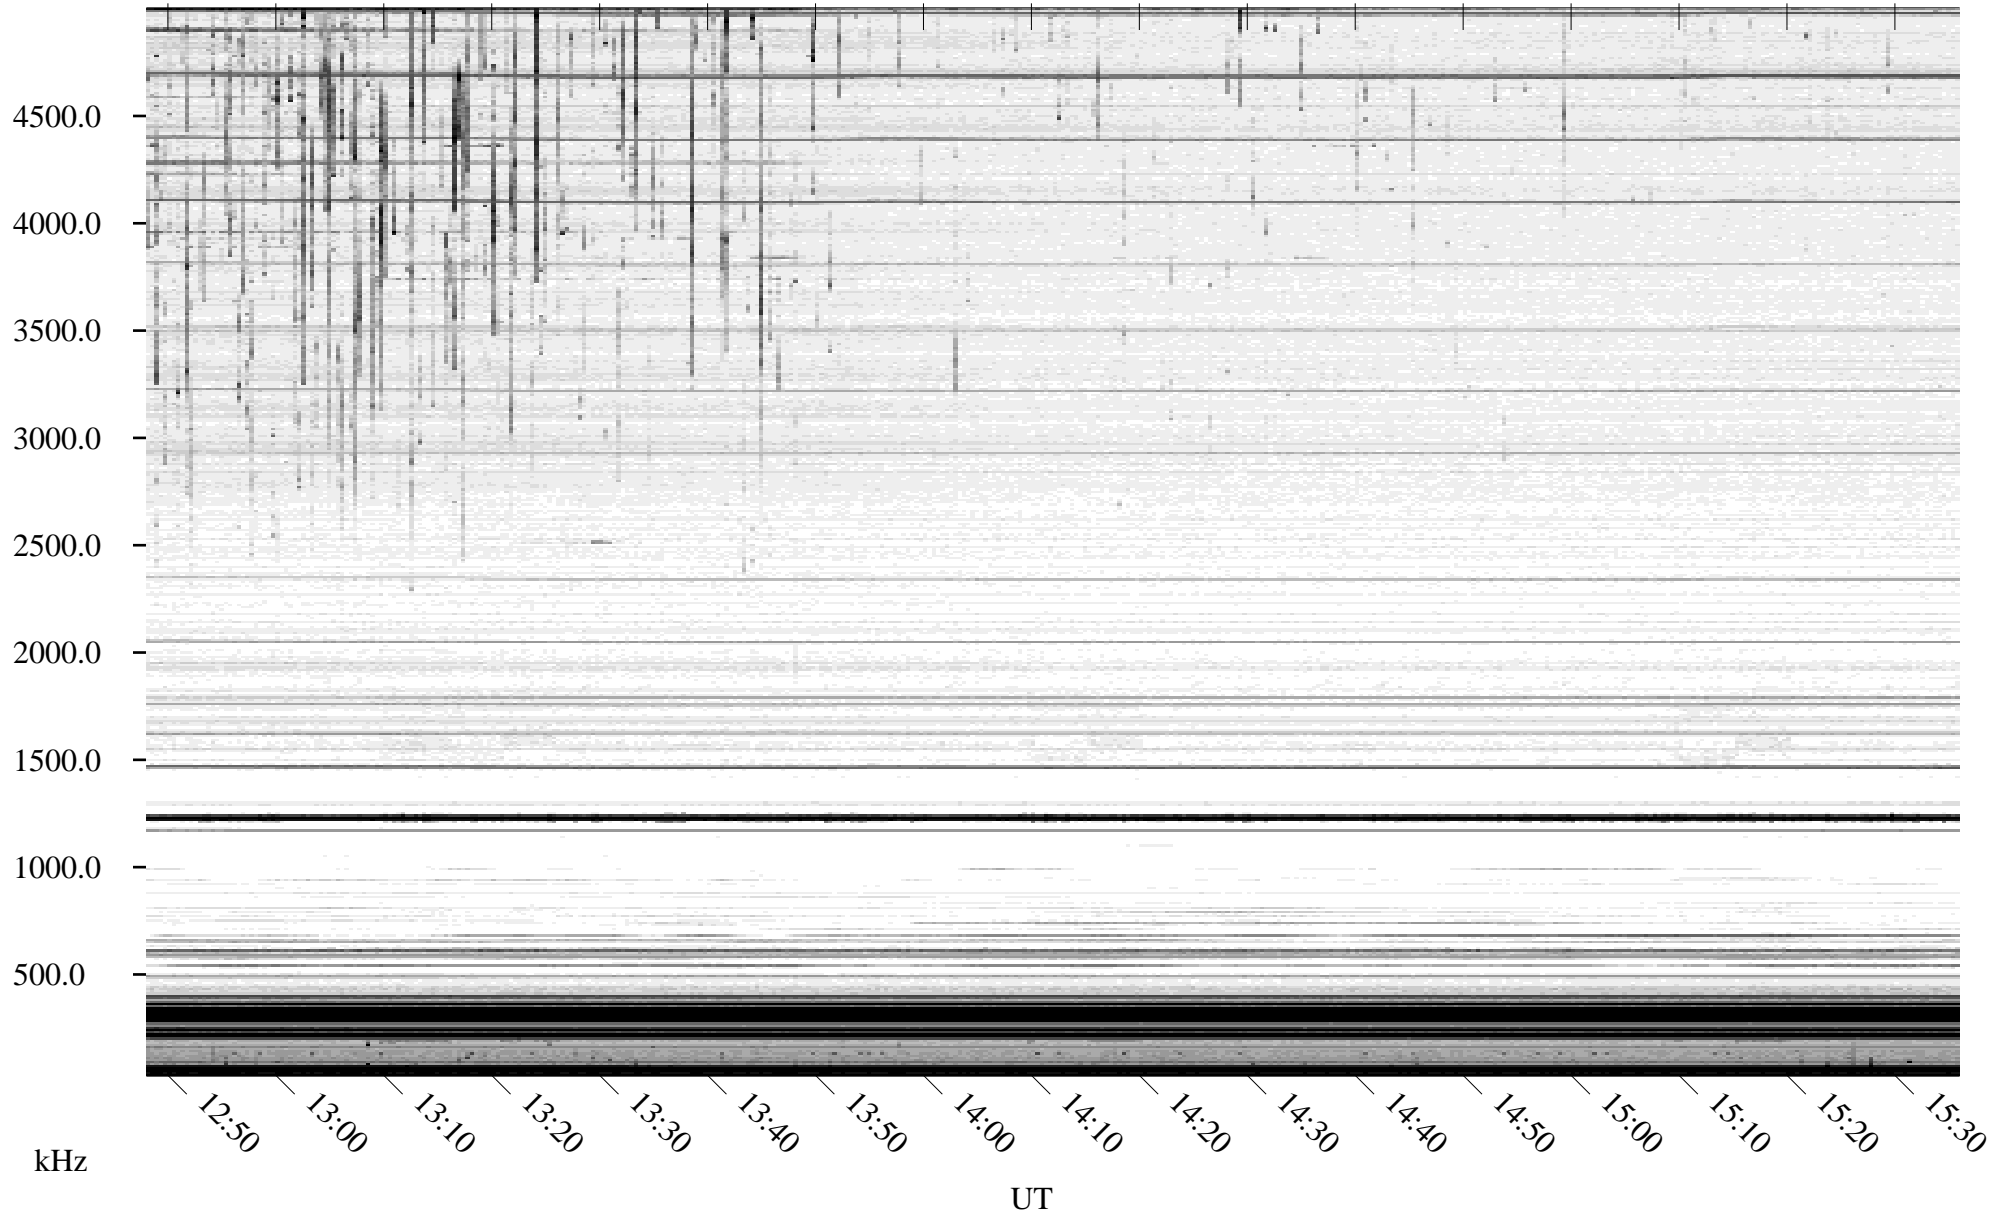

# 09/04/2010 Churchill, Manitoba

Linear Scale    Black = 161    White = 15

ch10246l.r00SUm max\_12

Page 5

# 09/04/2010 Churchill, Manitoba

Linear Scale    Black = 161    White = 15

ch10246l.r00SUm max\_12

Page 6

09/04/2010 Churchill, Manitoba

Linear Scale Black = 161 White = 15

ch10246l.r00SUm max\_12

Page 7

# 09/04/2010 Churchill, Manitoba

Linear Scale    Black = 161    White = 15

ch10246l.r00SUm max\_12