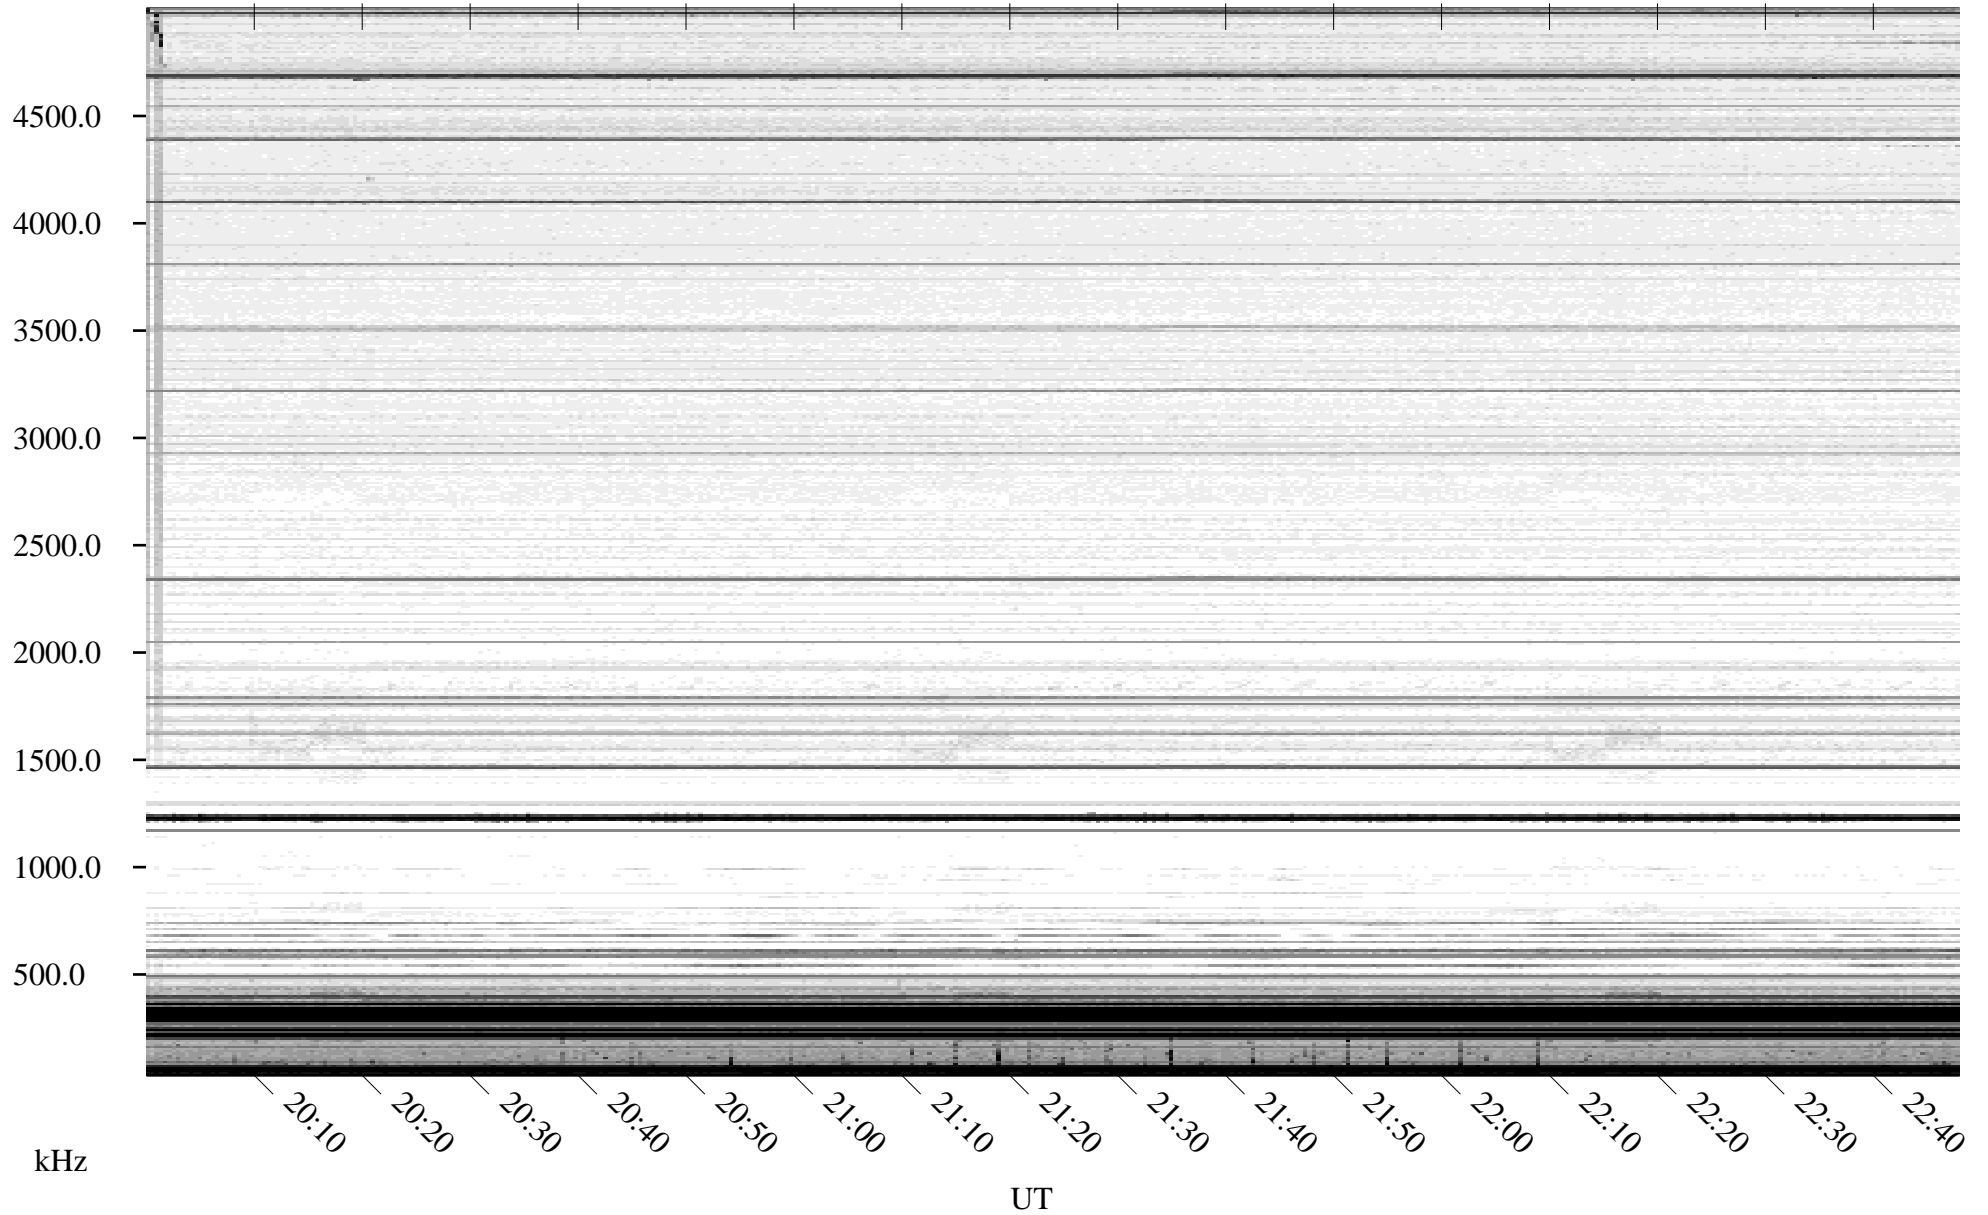

# 09/03/2010 Churchill, Manitoba

Linear Scale    Black = 161    White = 15

ch10246l.r00SUm max\_12

Page 1

# 09/03/2010 Churchill, Manitoba

Linear Scale    Black = 161    White = 15

ch10246l.r00SUm max\_12

Page 2

# 09/04/2010 Churchill, Manitoba

Linear Scale    Black = 161    White = 15

ch10246l.r00SUm max\_12

Page 3

# 09/04/2010 Churchill, Manitoba

Linear Scale    Black = 161    White = 15

ch10246l.r00SUm max\_12

Page 4