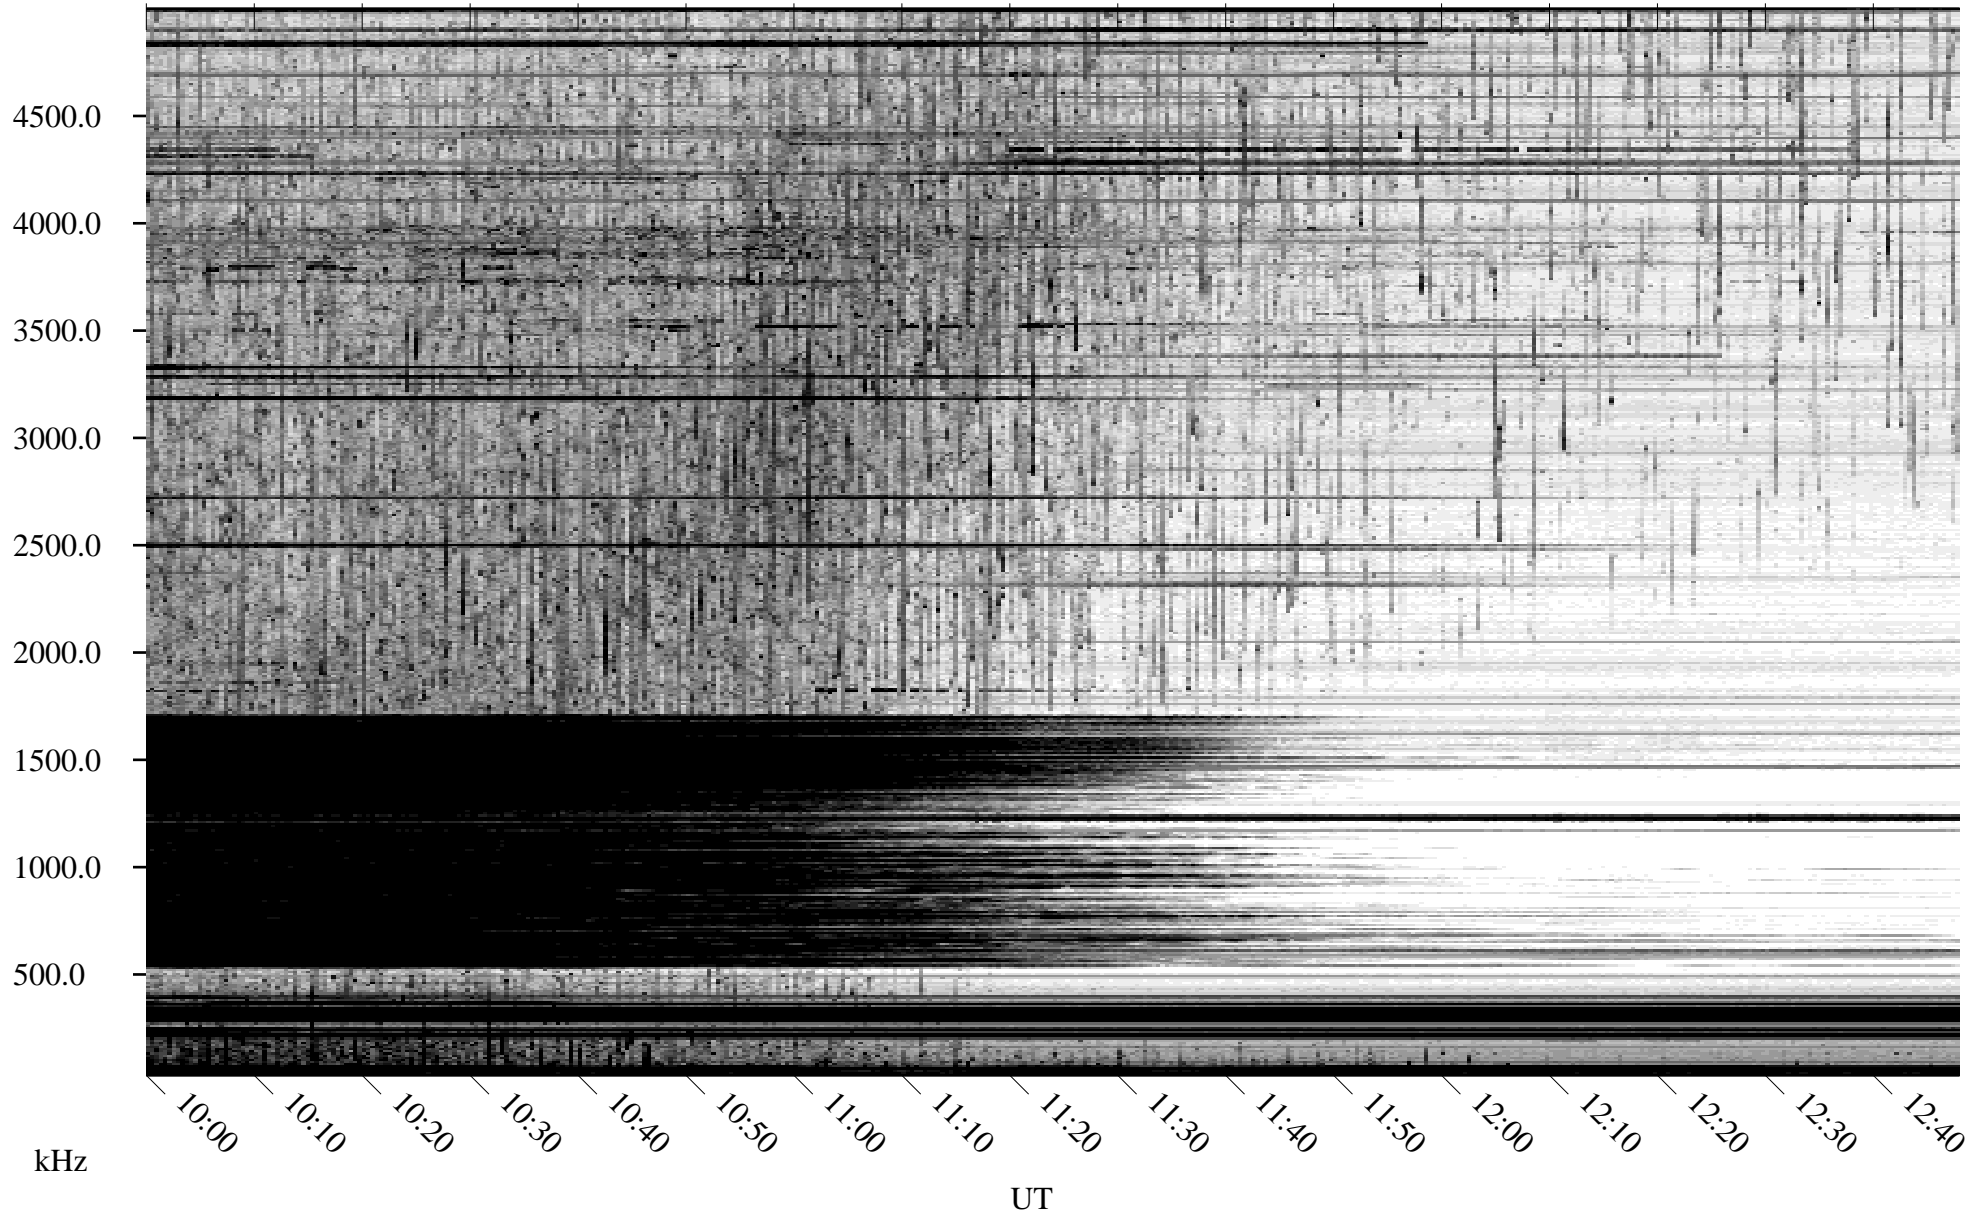

# 09/04/2010 Churchill, Manitoba

Linear Scale    Black = 161    White = 15

ch10246l.r00SUm max\_12

Page 4

# 09/04/2010 Churchill, Manitoba

Linear Scale    Black = 161    White = 15

ch10246l.r00SUm max\_12

Page 5

# 09/04/2010 Churchill, Manitoba

Linear Scale    Black = 161    White = 15

ch10246l.r00SUm max\_12

Page 6

09/04/2010 Churchill, Manitoba

Linear Scale Black = 161 White = 15

ch10246l.r00SUm max\_12

Page 7

# 09/04/2010 Churchill, Manitoba

Linear Scale    Black = 161    White = 15

ch10246l.r00SUm max\_12