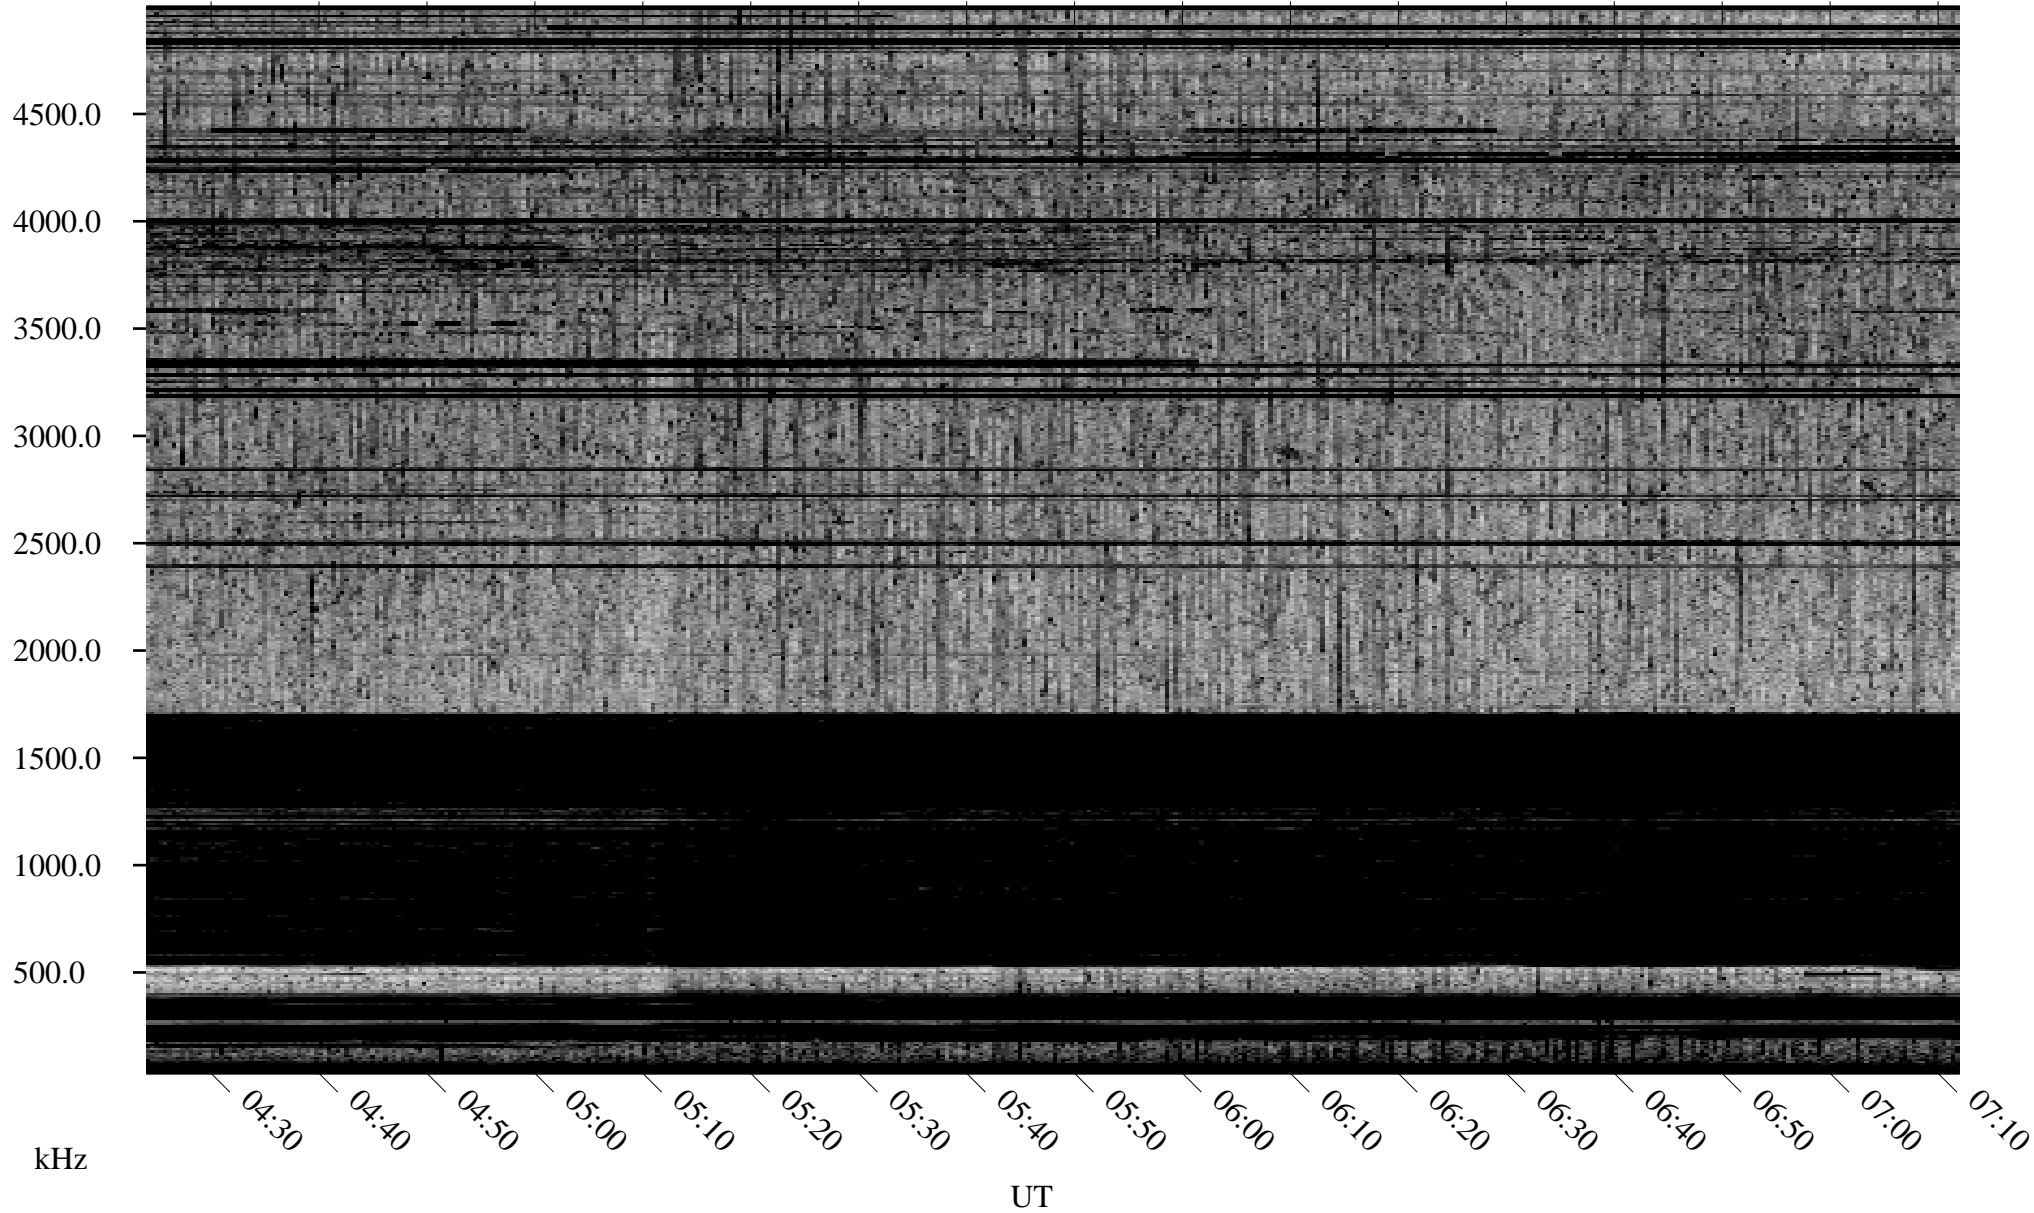

# 09/03/2010 Churchill, Manitoba

Linear Scale    Black = 161    White = 15

ch10246l.r00SUm max\_12

Page 2

# 09/04/2010 Churchill, Manitoba

Linear Scale    Black = 161    White = 15

ch10246l.r00SUm max\_12

Page 3

# 09/04/2010 Churchill, Manitoba

Linear Scale    Black = 161    White = 15

ch10246l.r00SUm max\_12

Page 4

# 09/04/2010 Churchill, Manitoba

Linear Scale    Black = 161    White = 15

ch10246l.r00SUm max\_12

Page 5