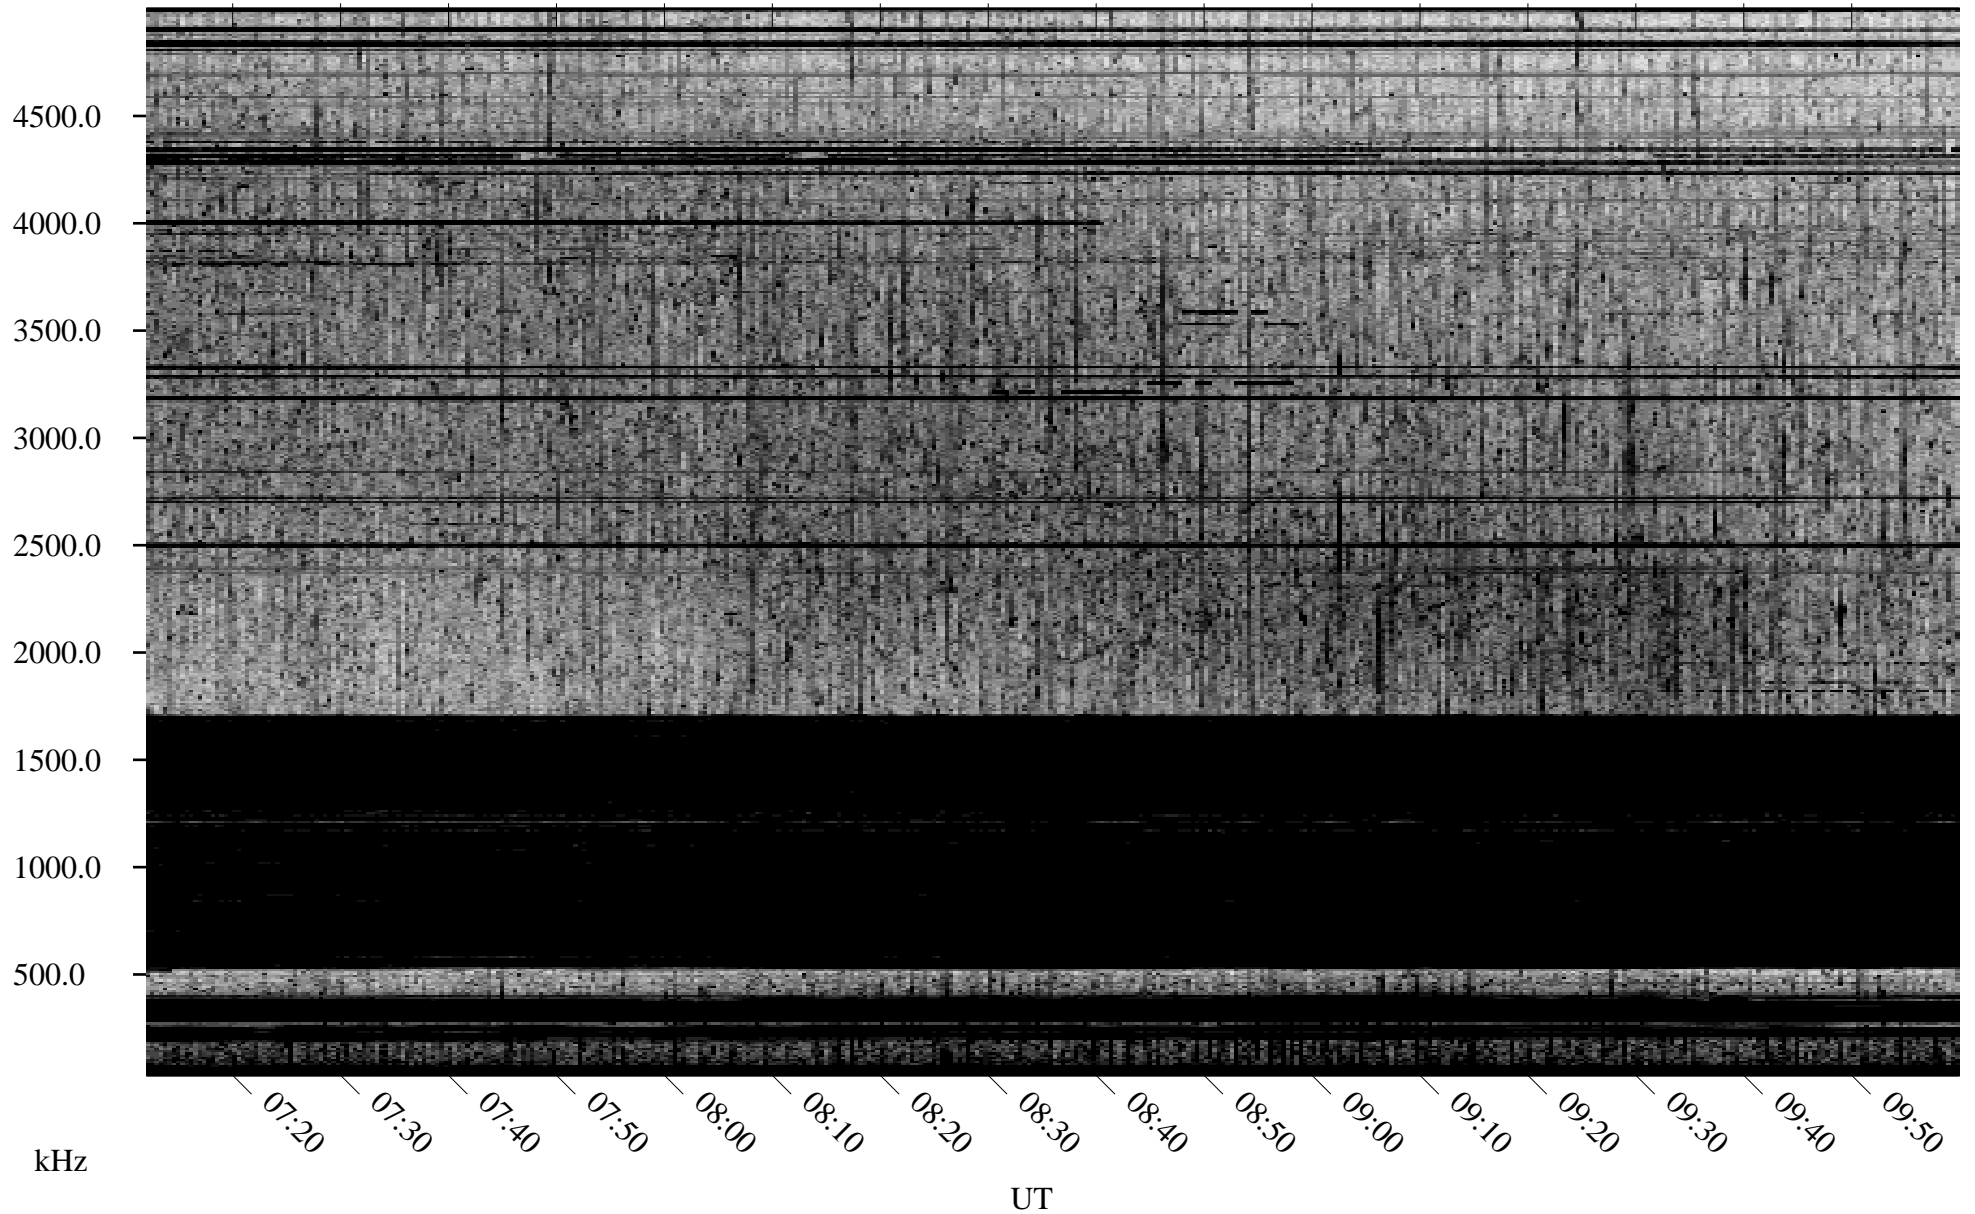

# 09/04/2010 Churchill, Manitoba

Linear Scale    Black = 161    White = 15

ch10246l.r00SUm max\_12

Page 4

# 09/04/2010 Churchill, Manitoba

Linear Scale    Black = 161    White = 15

ch10246l.r00SUm max\_12

Page 5