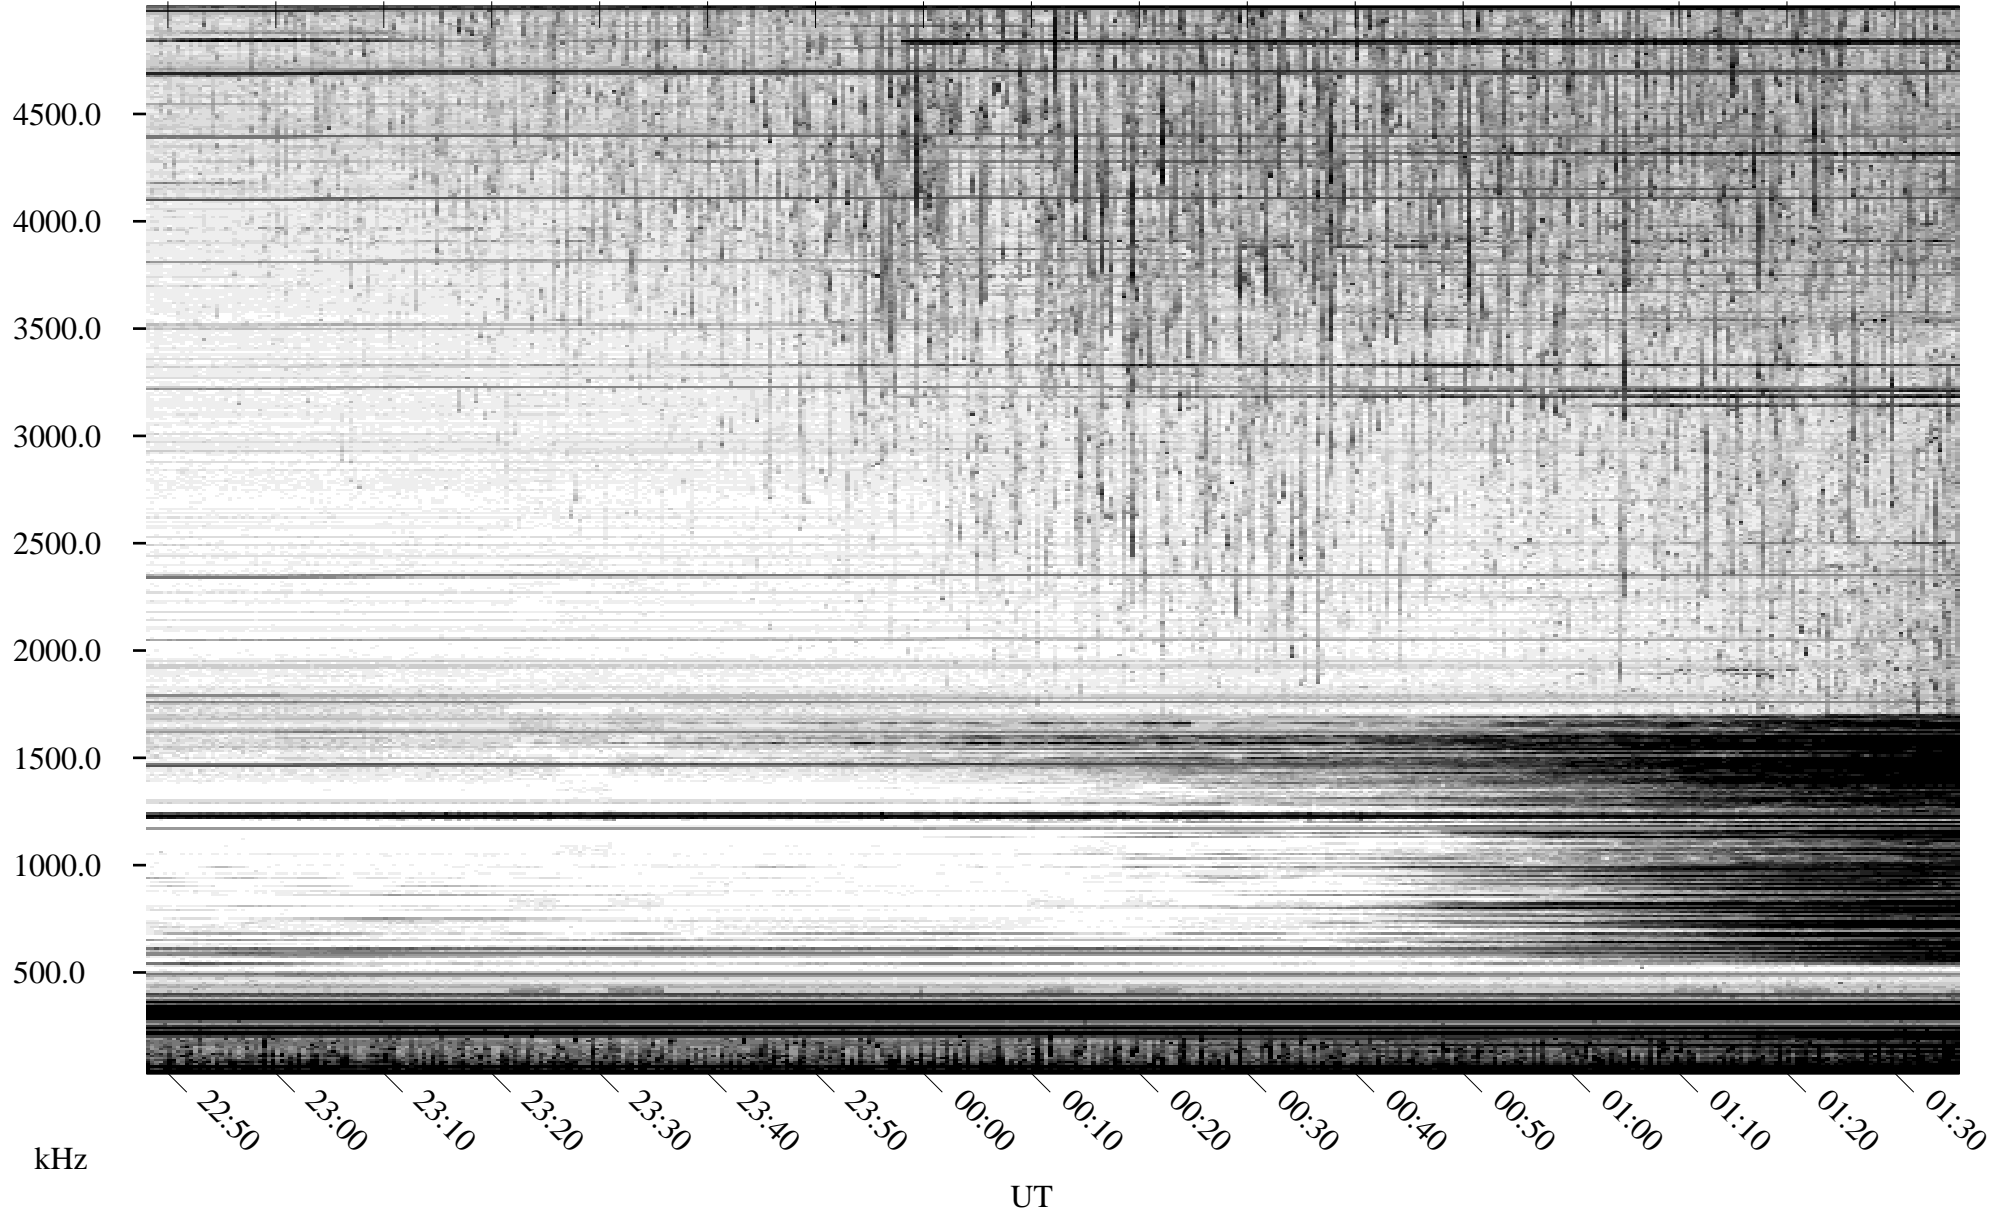

09/05/2010 Churchill, Manitoba

Linear Scale Black = 161 White = 15

ch10248l.r00SUm max_12

Page 1

09/05/2010 Churchill, Manitoba

Linear Scale Black = 161 White = 15

ch10248l.r00SUm max_12

Page 2

09/06/2010 Churchill, Manitoba

Linear Scale Black = 161 White = 15

ch10248l.r00SUm max_12

Page 3

09/06/2010 Churchill, Manitoba

Linear Scale Black = 161 White = 15

ch10248l.r00SUm max_12

Page 4

09/06/2010 Churchill, Manitoba

Linear Scale Black = 161 White = 15

ch10248l.r00SUm max_12

Page 5

09/06/2010 Churchill, Manitoba

Linear Scale Black = 161 White = 15

ch10248l.r00SUm max_12

Page 6

09/06/2010 Churchill, Manitoba

Linear Scale Black = 161 White = 15

ch10248l.r00SUm max_12

Page 7

09/06/2010 Churchill, Manitoba

Linear Scale Black = 161 White = 15

ch10248l.r00SUm max_12