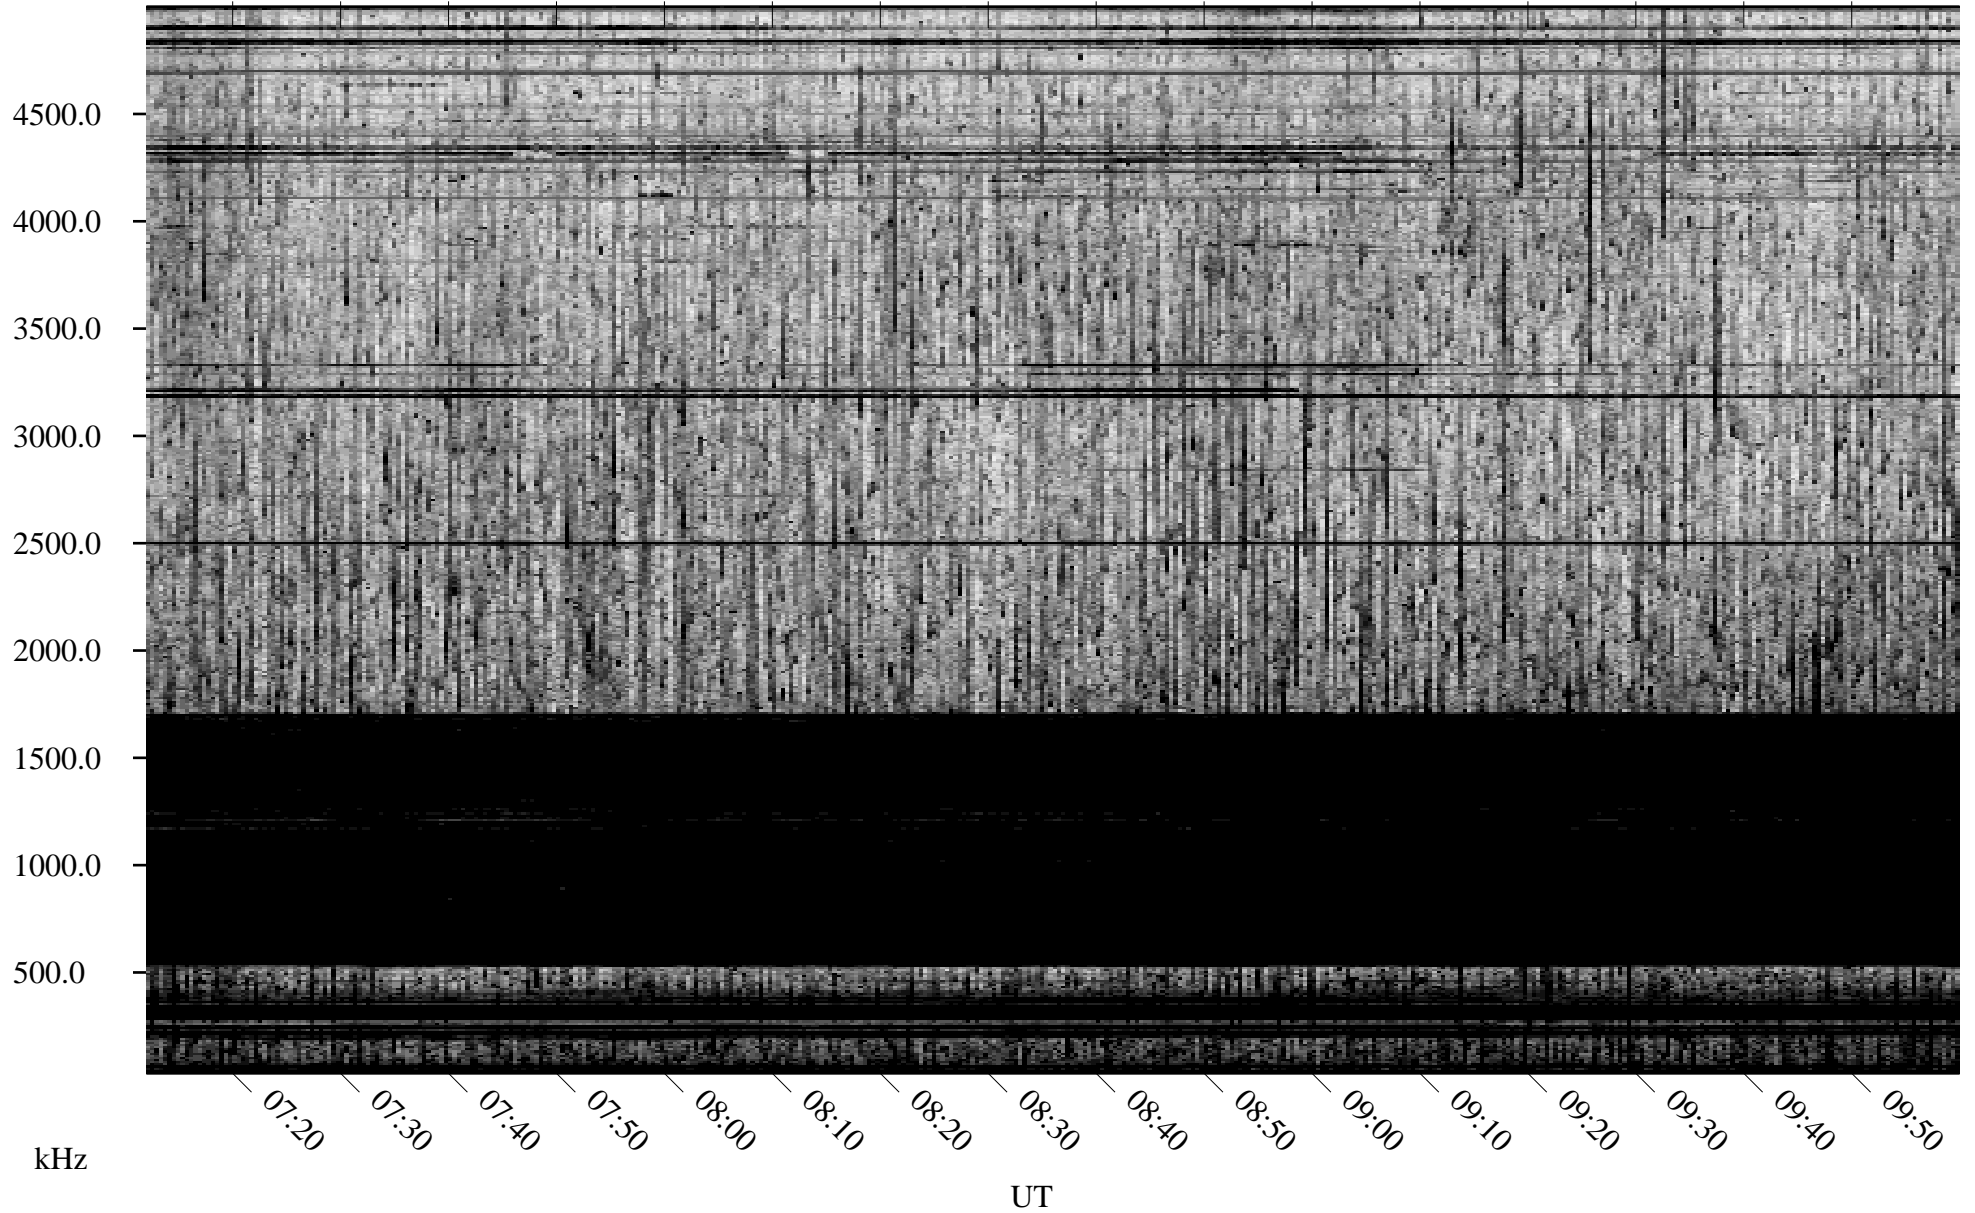

09/05/2010 Churchill, Manitoba

Linear Scale Black = 161 White = 15

ch10248l.r00SUm max_12

Page 1

09/05/2010 Churchill, Manitoba

Linear Scale Black = 161 White = 15

ch10248l.r00SUm max_12

Page 2

09/06/2010 Churchill, Manitoba

Linear Scale Black = 161 White = 15

ch10248l.r00SUm max_12

Page 3

09/06/2010 Churchill, Manitoba

Linear Scale Black = 161 White = 15

ch10248l.r00SUm max_12

Page 4

09/06/2010 Churchill, Manitoba

Linear Scale Black = 161 White = 15

ch10248l.r00SUm max_12

Page 5

09/06/2010 Churchill, Manitoba

Linear Scale Black = 161 White = 15

ch10248l.r00SUm max_12

Page 6

09/06/2010 Churchill, Manitoba

Linear Scale Black = 161 White = 15

ch10248l.r00SUm max_12

Page 7

09/06/2010 Churchill, Manitoba

Linear Scale Black = 161 White = 15

ch10248l.r00SUm max_12