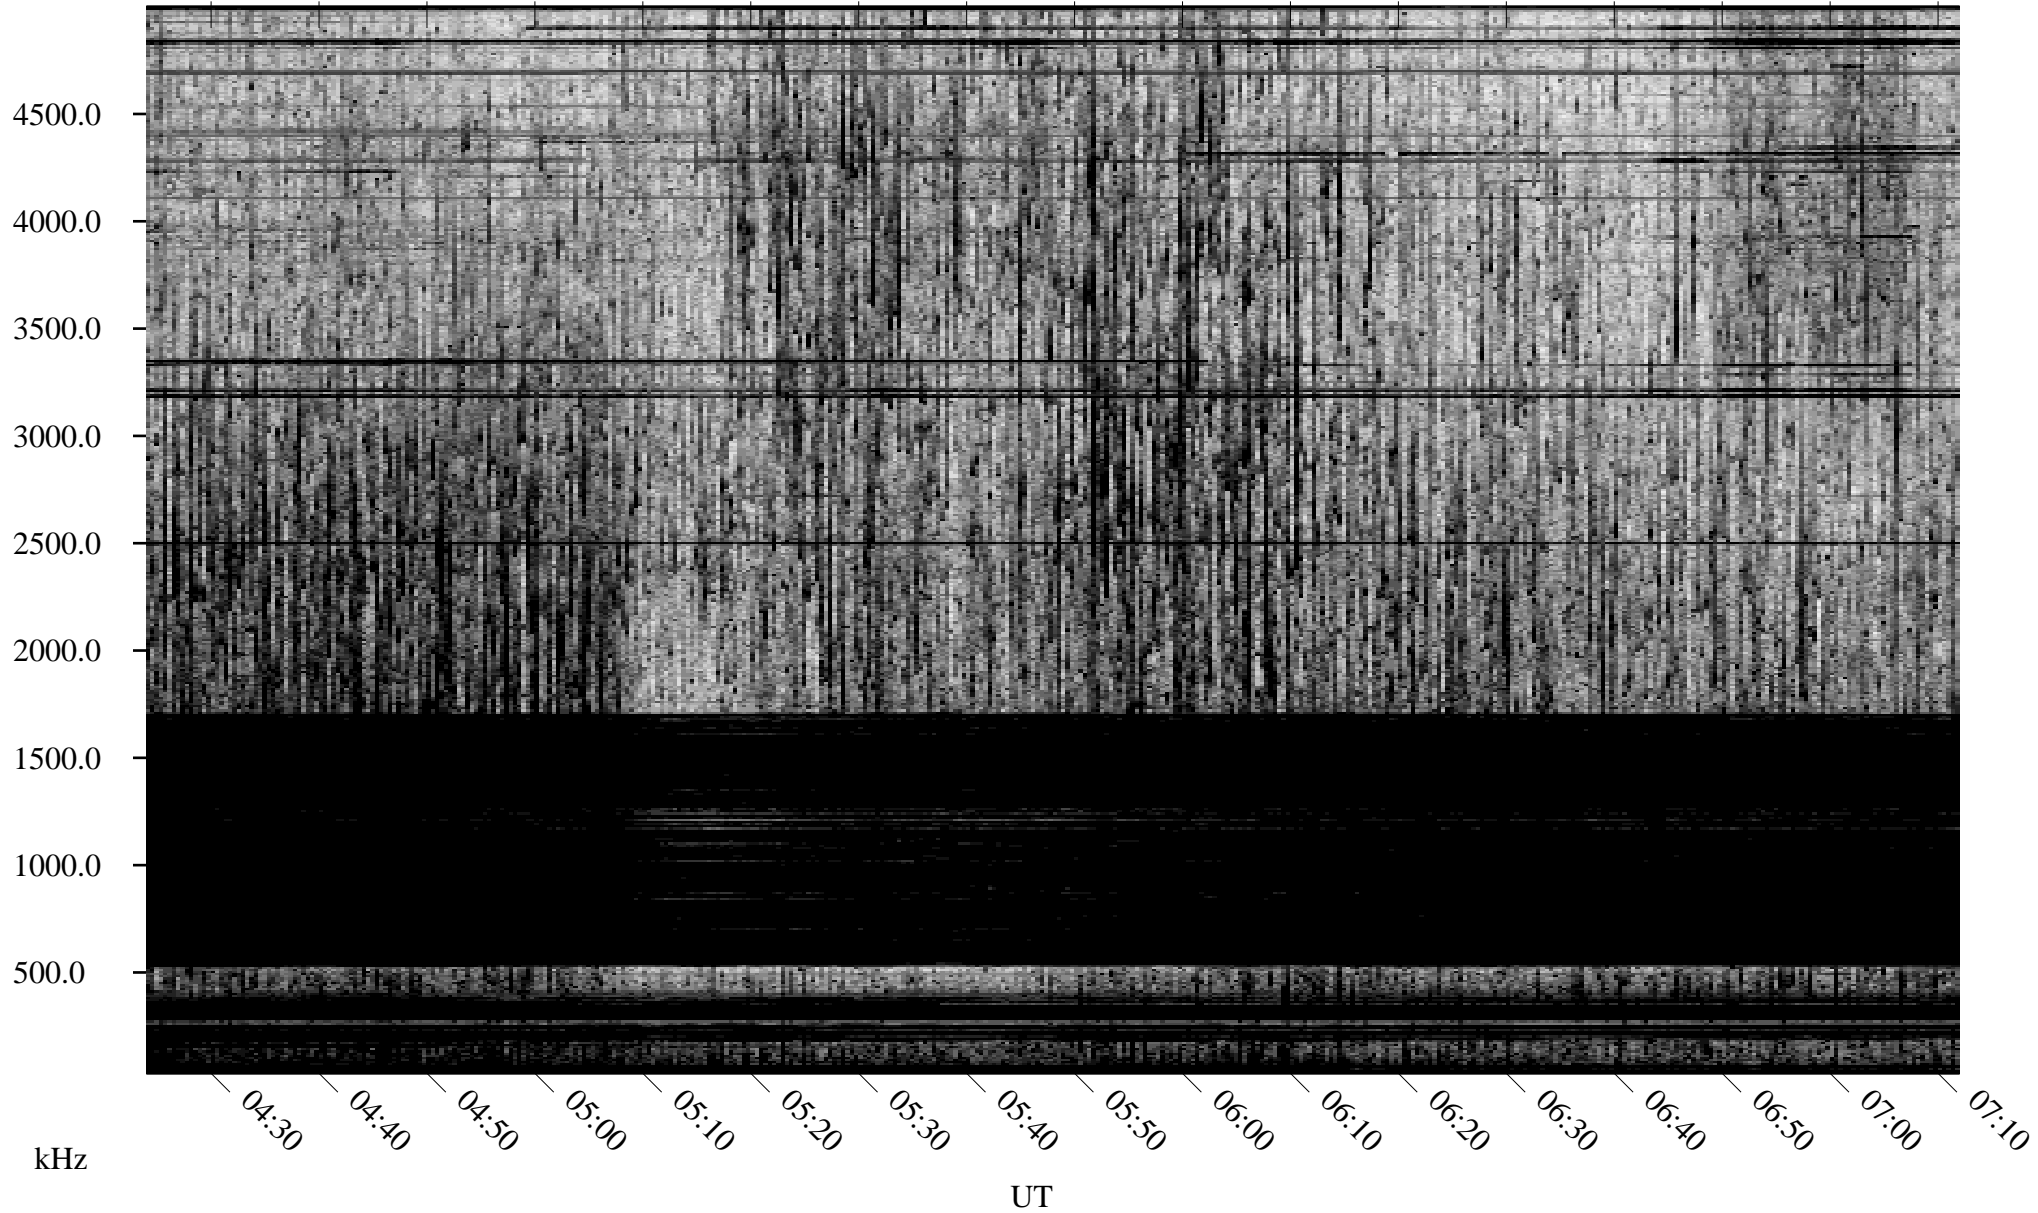

09/05/2010 Churchill, Manitoba

Linear Scale Black = 161 White = 15

ch10248l.r00SUm max_12

Page 1

09/05/2010 Churchill, Manitoba

Linear Scale Black = 161 White = 15

ch10248l.r00SUm max_12

Page 2

09/06/2010 Churchill, Manitoba

Linear Scale Black = 161 White = 15

ch10248l.r00SUm max_12

Page 3

09/06/2010 Churchill, Manitoba

Linear Scale Black = 161 White = 15

ch10248l.r00SUm max_12

Page 4

09/06/2010 Churchill, Manitoba

Linear Scale Black = 161 White = 15

ch10248l.r00SUm max_12

Page 5

09/06/2010 Churchill, Manitoba

Linear Scale Black = 161 White = 15

ch10248l.r00SUm max_12

Page 6

09/06/2010 Churchill, Manitoba

Linear Scale Black = 161 White = 15

ch10248l.r00SUm max_12

Page 7

09/06/2010 Churchill, Manitoba

Linear Scale Black = 161 White = 15

ch10248l.r00SUm max_12