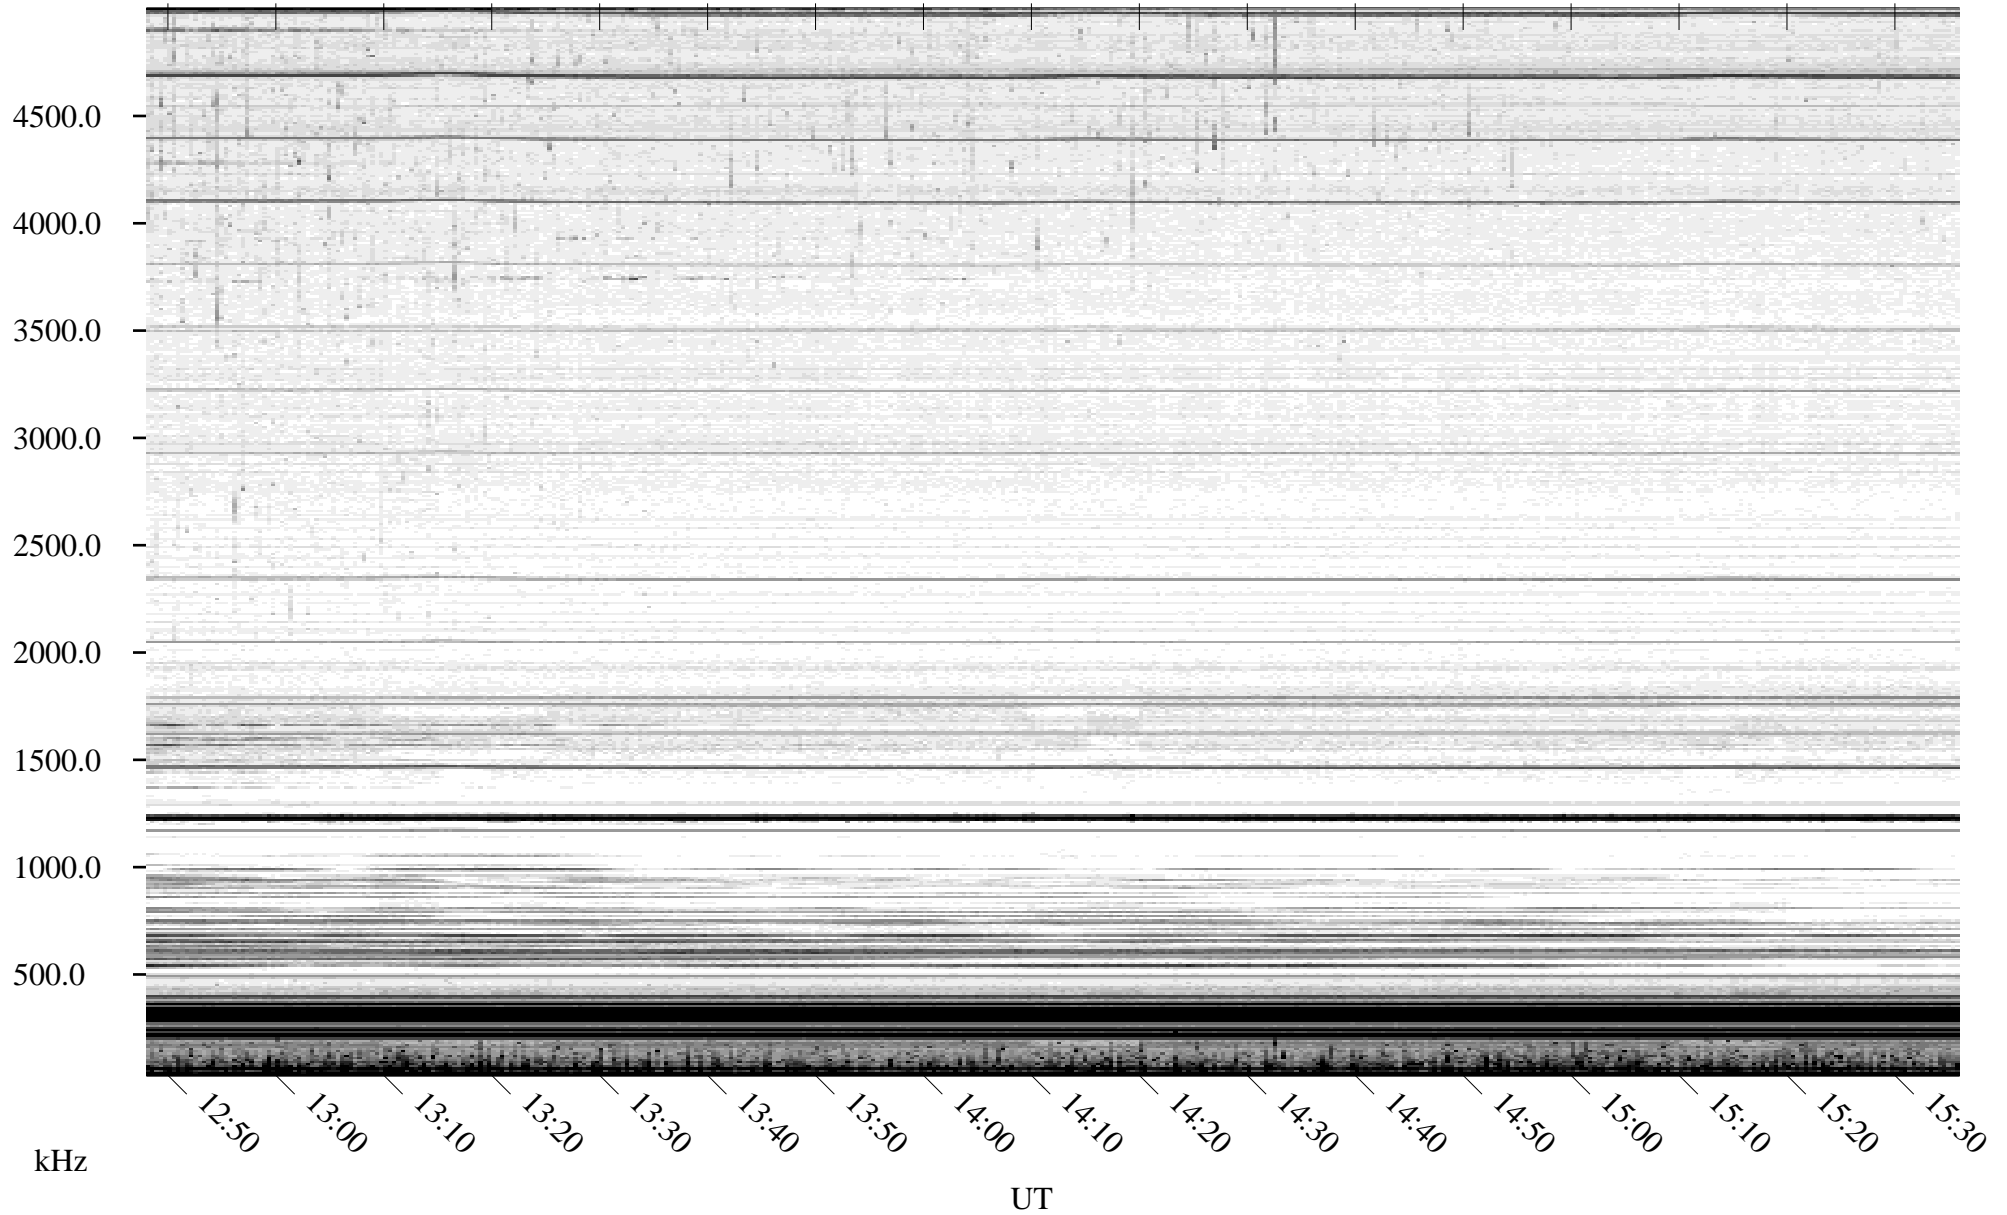

09/05/2010 Churchill, Manitoba

Linear Scale Black = 161 White = 15

ch10248l.r00SUm max_12

Page 1

09/05/2010 Churchill, Manitoba

Linear Scale Black = 161 White = 15

ch10248l.r00SUm max_12

Page 2

09/06/2010 Churchill, Manitoba

Linear Scale Black = 161 White = 15

ch10248l.r00SUm max_12

Page 3

09/06/2010 Churchill, Manitoba

Linear Scale Black = 161 White = 15

ch10248l.r00SUm max_12

Page 4

09/06/2010 Churchill, Manitoba

Linear Scale Black = 161 White = 15

ch10248l.r00SUm max_12

Page 5

09/06/2010 Churchill, Manitoba

Linear Scale Black = 161 White = 15

ch10248l.r00SUm max_12

Page 6

09/06/2010 Churchill, Manitoba

Linear Scale Black = 161 White = 15

ch10248l.r00SUm max_12

Page 7

09/06/2010 Churchill, Manitoba

Linear Scale Black = 161 White = 15

ch10248l.r00SUm max_12