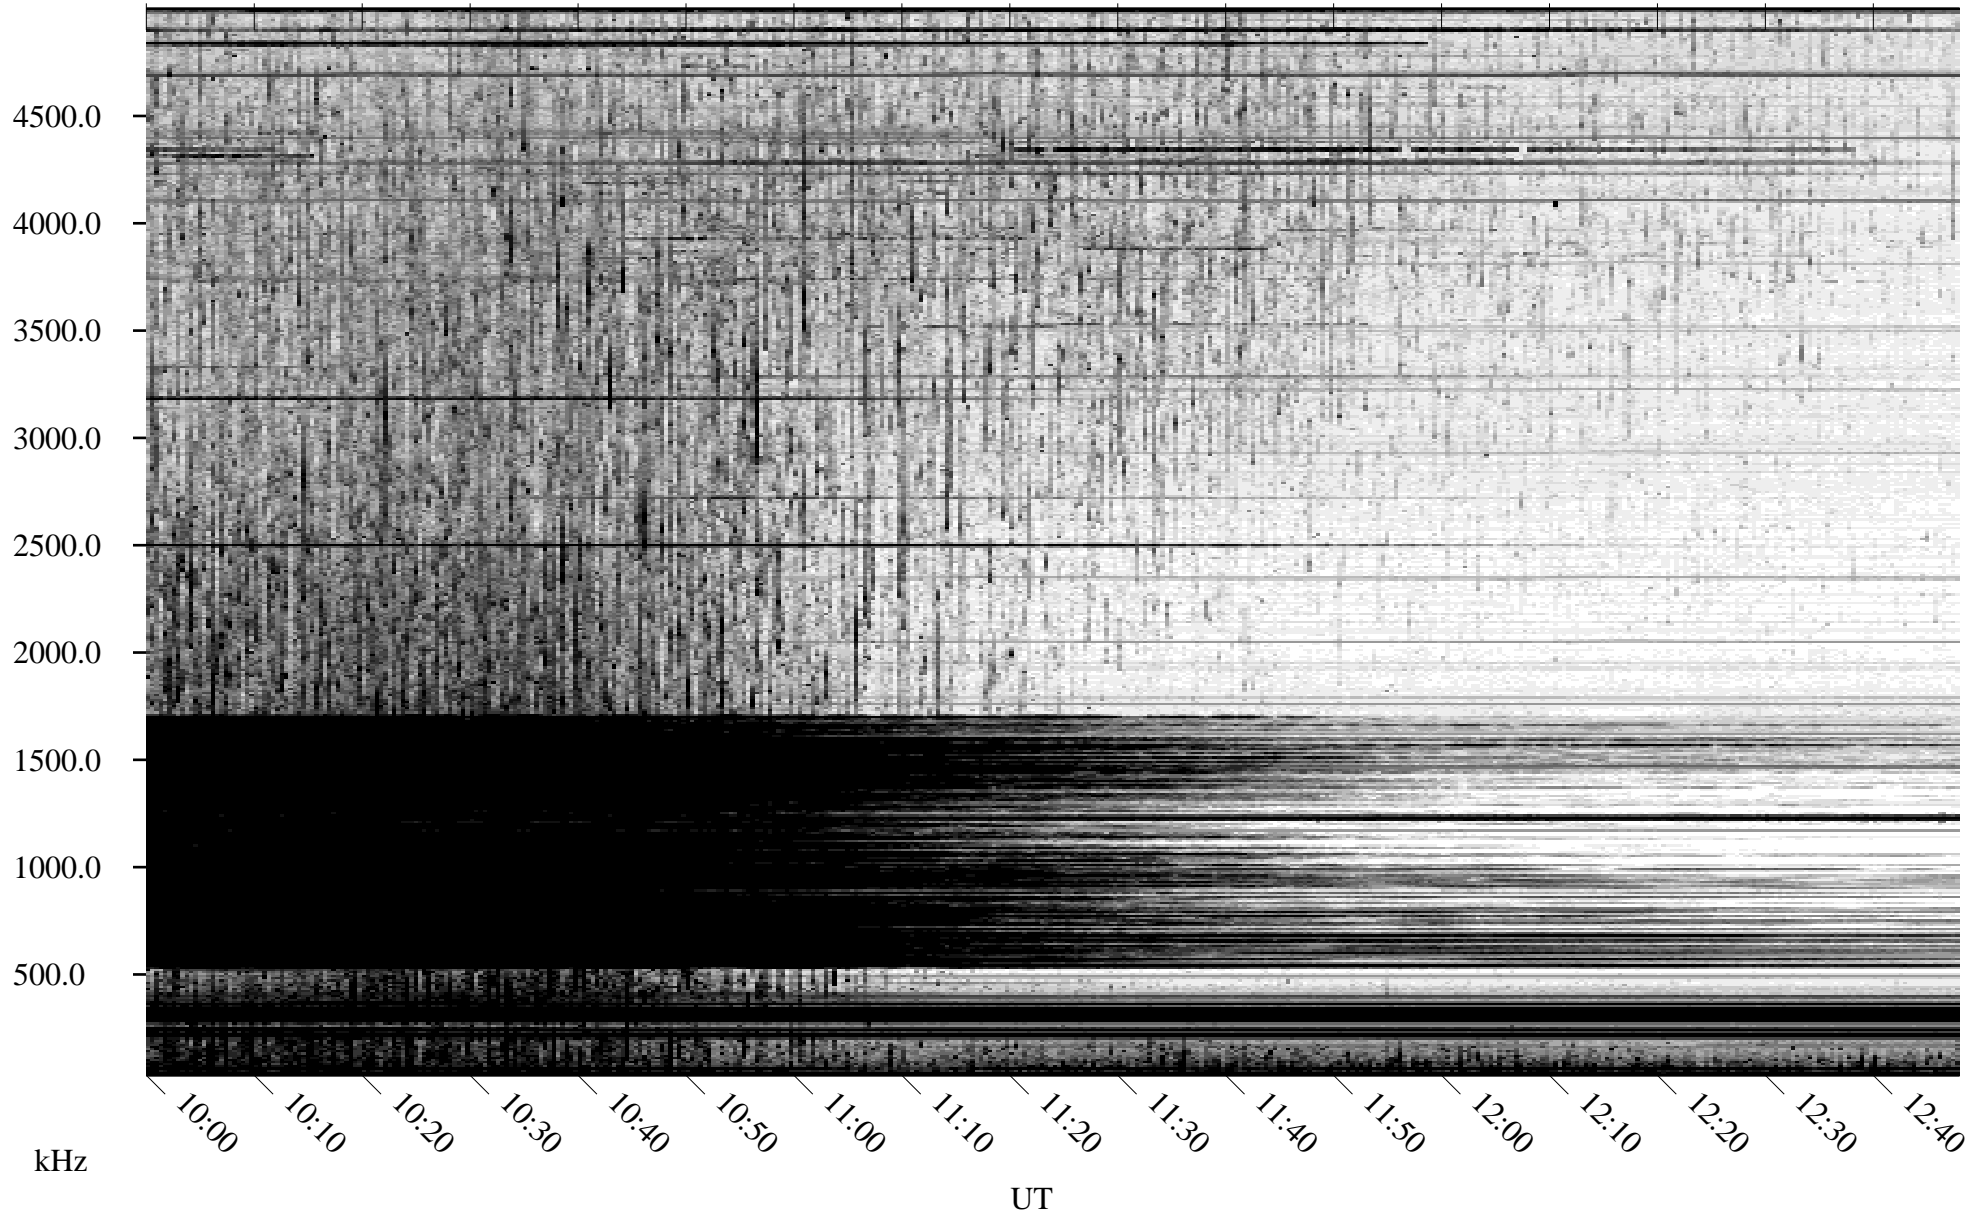

09/05/2010 Churchill, Manitoba

Linear Scale Black = 161 White = 15

ch10248l.r00SUm max_12

Page 1

09/05/2010 Churchill, Manitoba

Linear Scale Black = 161 White = 15

ch10248l.r00SUm max_12

Page 2

09/06/2010 Churchill, Manitoba

Linear Scale Black = 161 White = 15

ch10248l.r00SUm max_12

Page 3

09/06/2010 Churchill, Manitoba

Linear Scale Black = 161 White = 15

ch10248l.r00SUm max_12

Page 4

09/06/2010 Churchill, Manitoba

Linear Scale Black = 161 White = 15

ch10248l.r00SUm max_12

Page 5

09/06/2010 Churchill, Manitoba

Linear Scale Black = 161 White = 15

ch10248l.r00SUm max_12

Page 6

09/06/2010 Churchill, Manitoba

Linear Scale Black = 161 White = 15

ch10248l.r00SUm max_12

Page 7

09/06/2010 Churchill, Manitoba

Linear Scale Black = 161 White = 15

ch10248l.r00SUm max_12