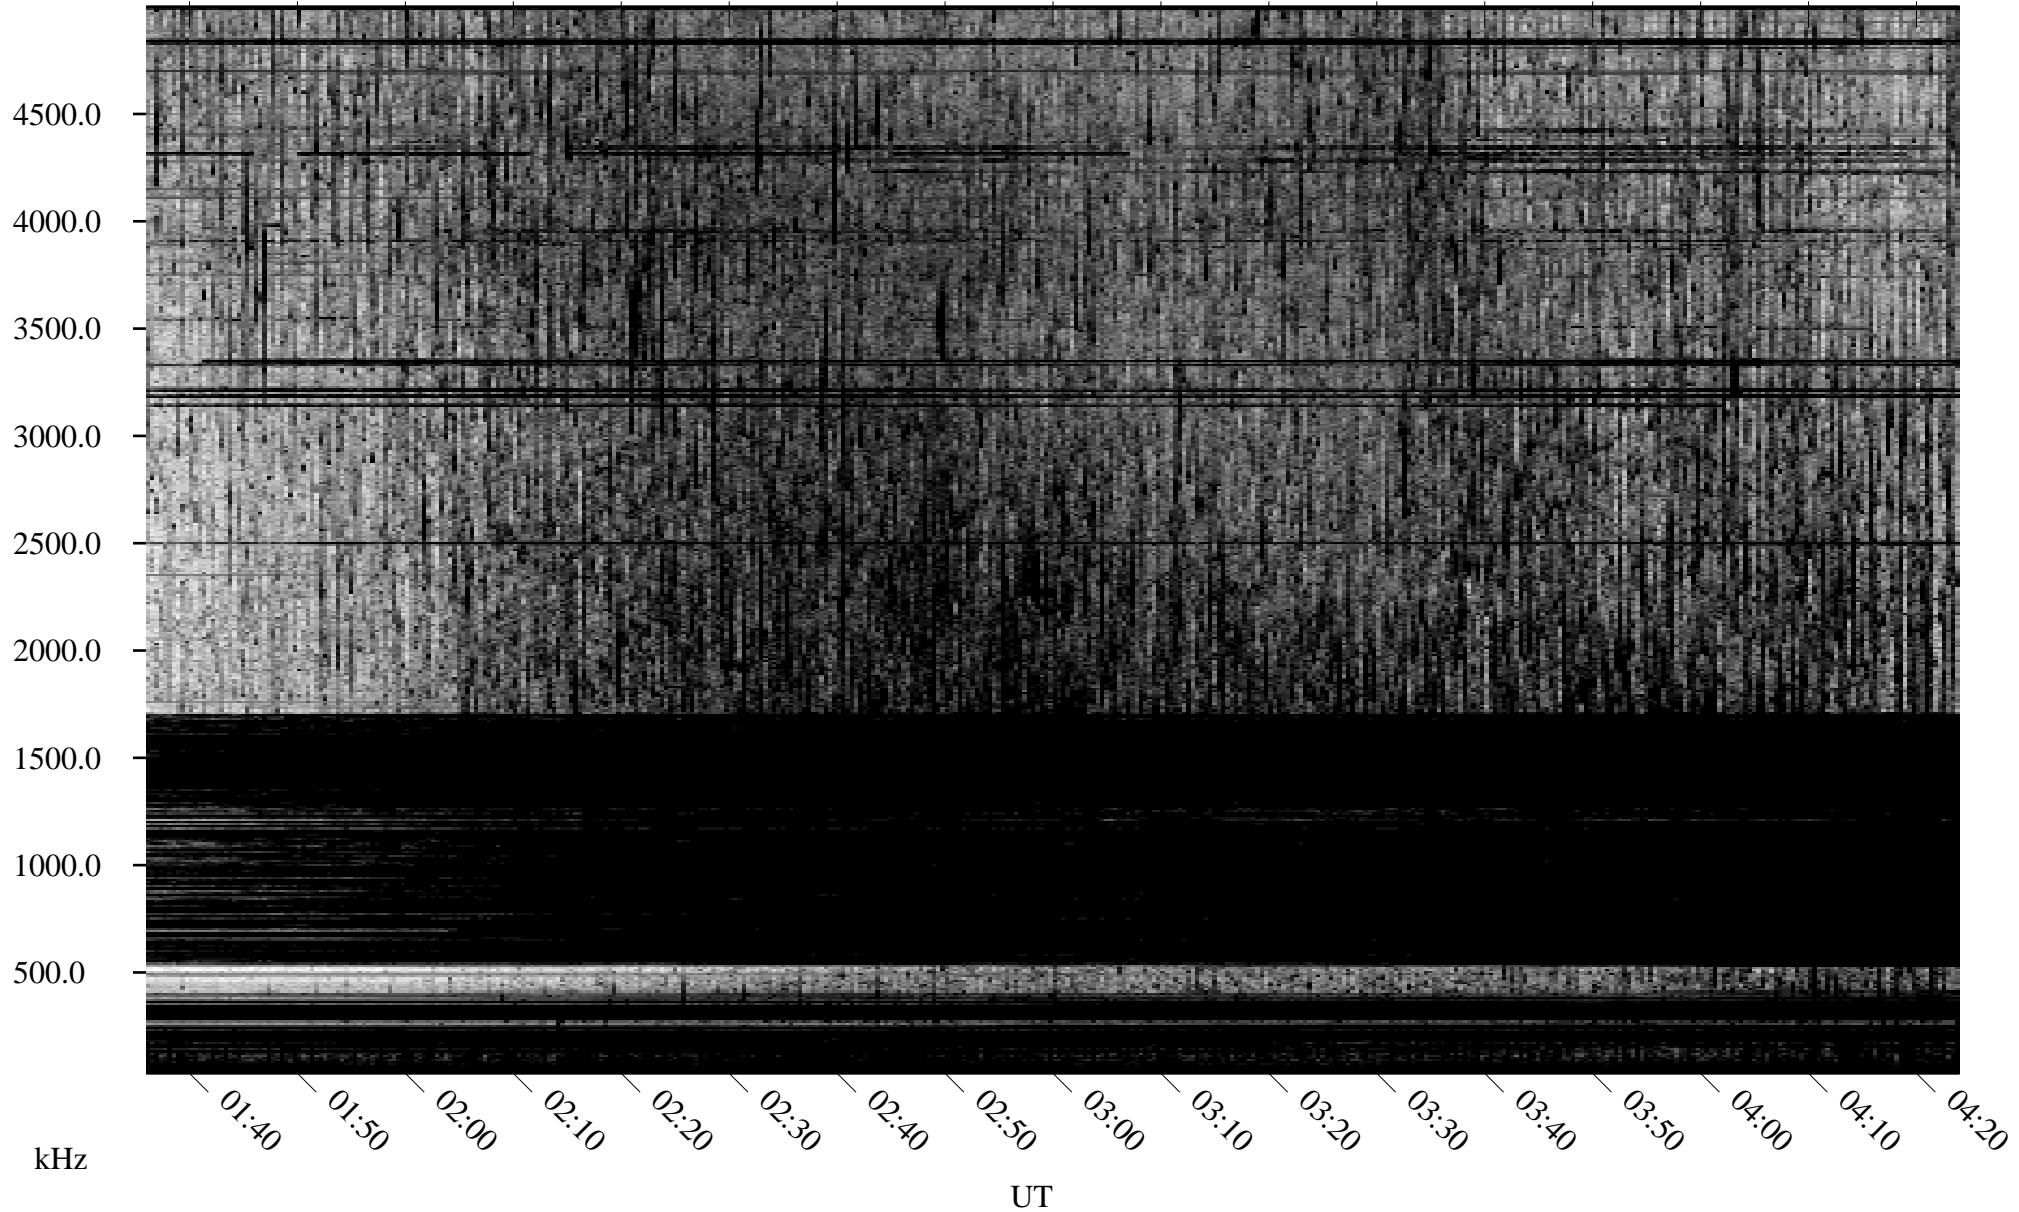

09/05/2010 Churchill, Manitoba

Linear Scale Black = 161 White = 15

ch10248l.r00SUm max_12

Page 1

09/05/2010 Churchill, Manitoba

Linear Scale Black = 161 White = 15

ch10248l.r00SUm max_12

Page 2

09/06/2010 Churchill, Manitoba

Linear Scale Black = 161 White = 15

ch10248l.r00SUm max_12

Page 3

09/06/2010 Churchill, Manitoba

Linear Scale Black = 161 White = 15

ch10248l.r00SUm max_12

Page 4

09/06/2010 Churchill, Manitoba

Linear Scale Black = 161 White = 15

ch10248l.r00SUm max_12

Page 5

09/06/2010 Churchill, Manitoba

Linear Scale Black = 161 White = 15

ch10248l.r00SUm max_12

Page 6

09/06/2010 Churchill, Manitoba

Linear Scale Black = 161 White = 15

ch10248l.r00SUm max_12

Page 7

09/06/2010 Churchill, Manitoba

Linear Scale Black = 161 White = 15

ch10248l.r00SUm max_12