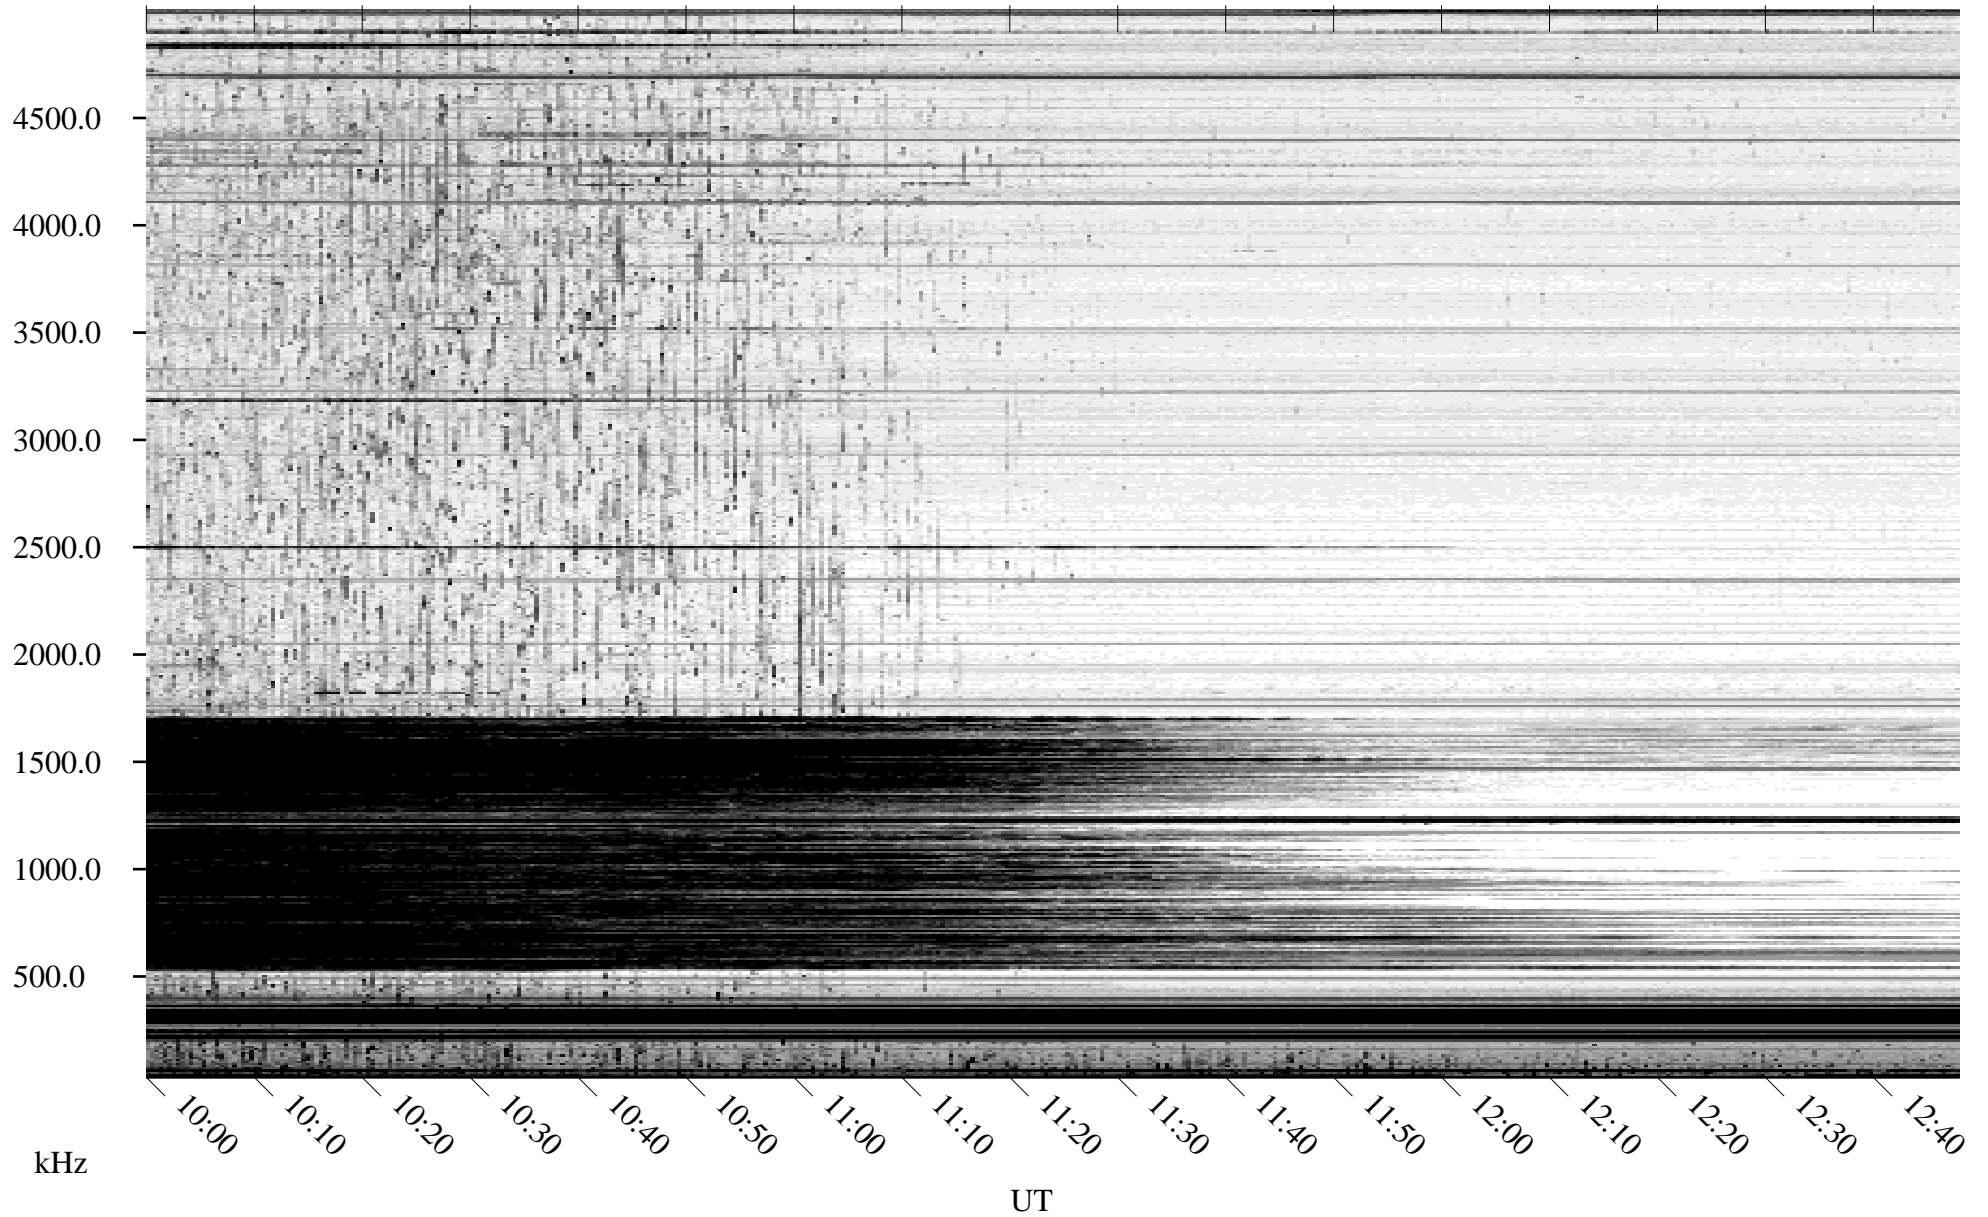

# 09/07/2010 Churchill, Manitoba

Linear Scale    Black = 161    White = 15

ch10249l.r00SUm max\_12

Page 5

# 09/07/2010 Churchill, Manitoba

Linear Scale    Black = 161    White = 15

ch10249l.r00SUm max\_12

Page 6

# 09/07/2010 Churchill, Manitoba

Linear Scale    Black = 161    White = 15

ch10249l.r00SUm max\_12

Page 7

# 09/07/2010 Churchill, Manitoba

Linear Scale    Black = 161    White = 15

ch10249l.r00SUm max\_12