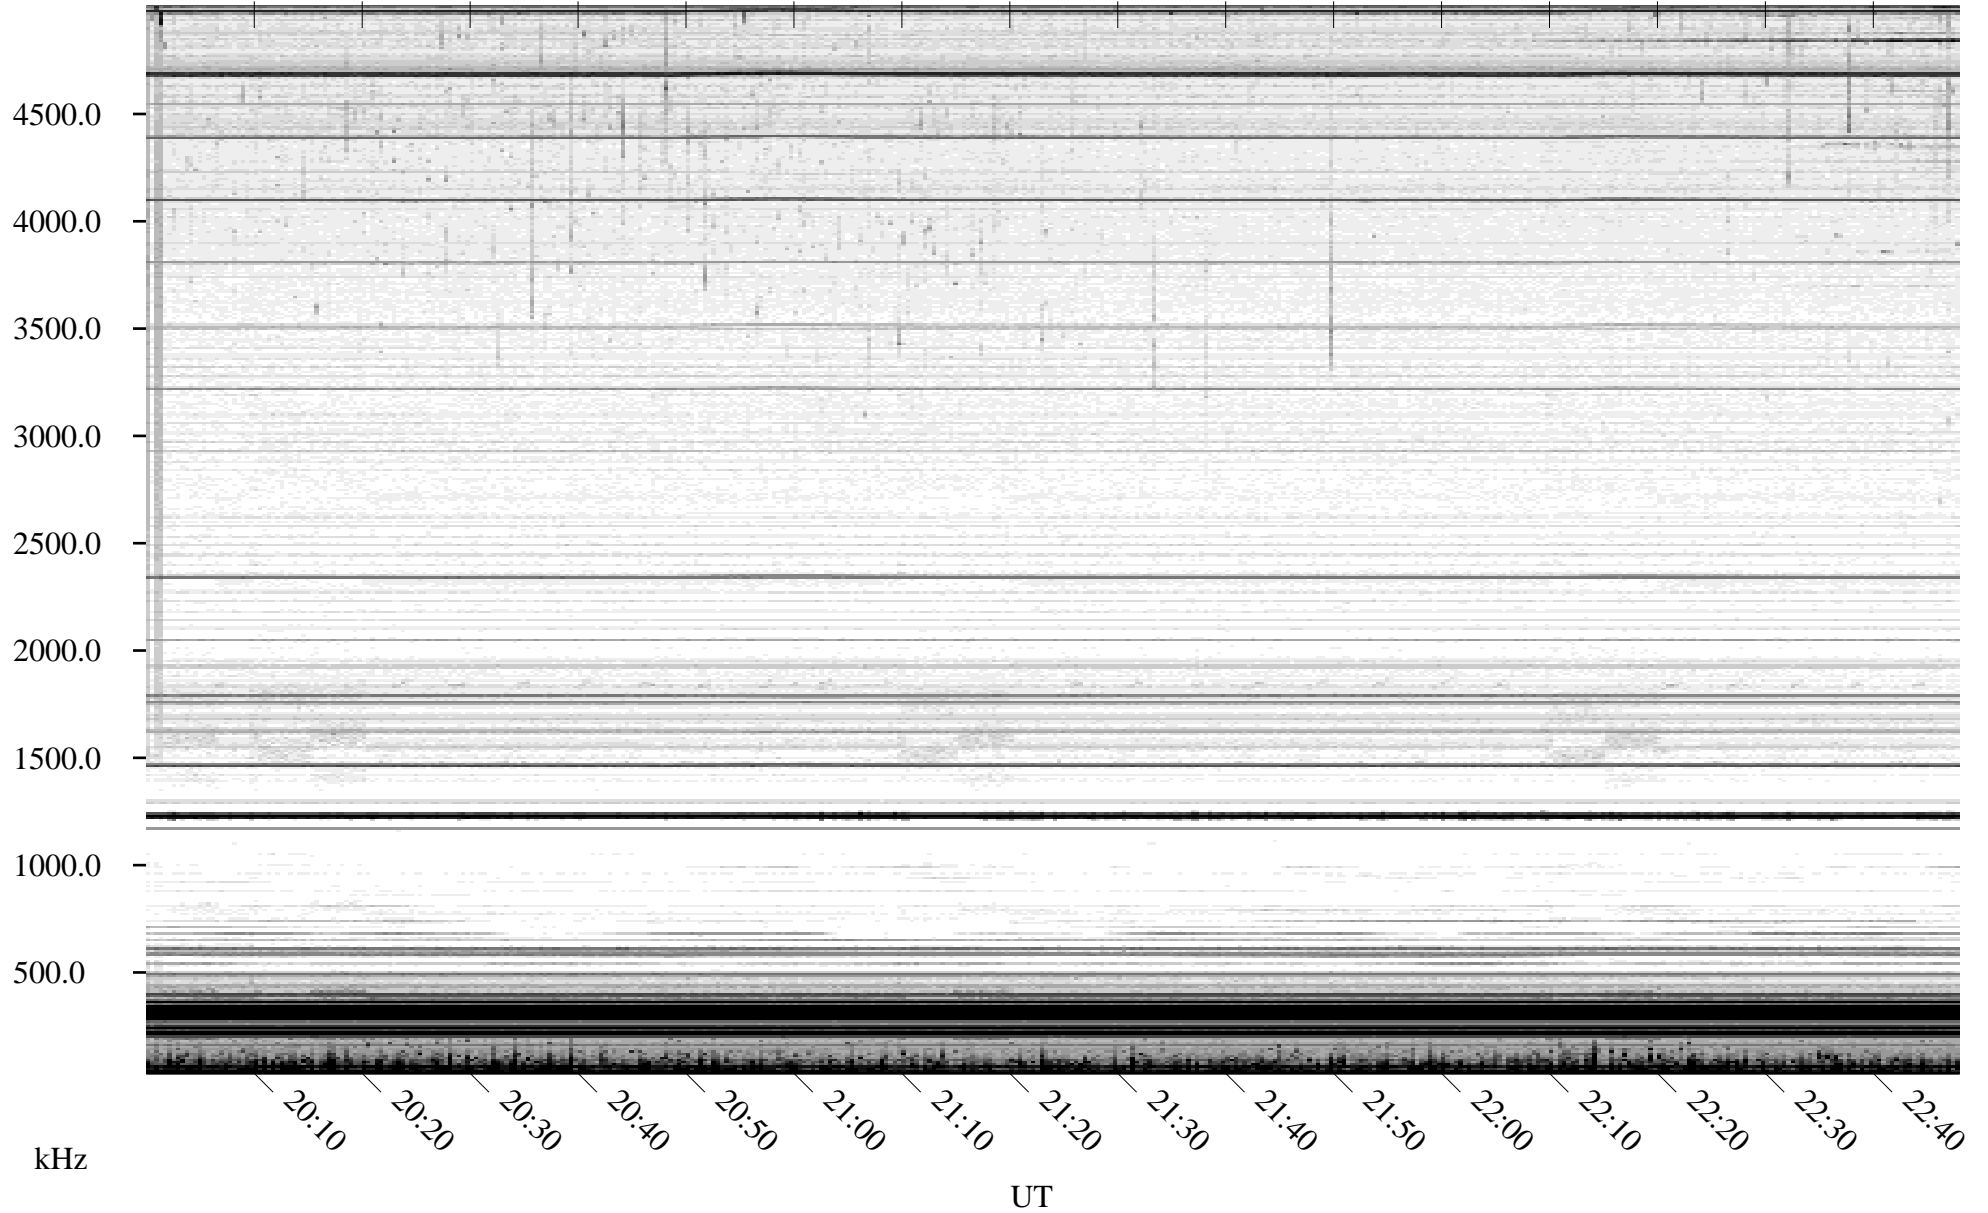

# 09/06/2010 Churchill, Manitoba

Linear Scale    Black = 161    White = 15

ch10249l.r00SUm max\_12

Page 1

# 09/06/2010 Churchill, Manitoba

Linear Scale    Black = 161    White = 15

ch10249l.r00SUm max\_12

Page 2

# 09/07/2010 Churchill, Manitoba

Linear Scale    Black = 161    White = 15

ch10249l.r00SUm max\_12

Page 3

# 09/07/2010 Churchill, Manitoba

Linear Scale    Black = 161    White = 15

ch10249l.r00SUm max\_12

Page 4