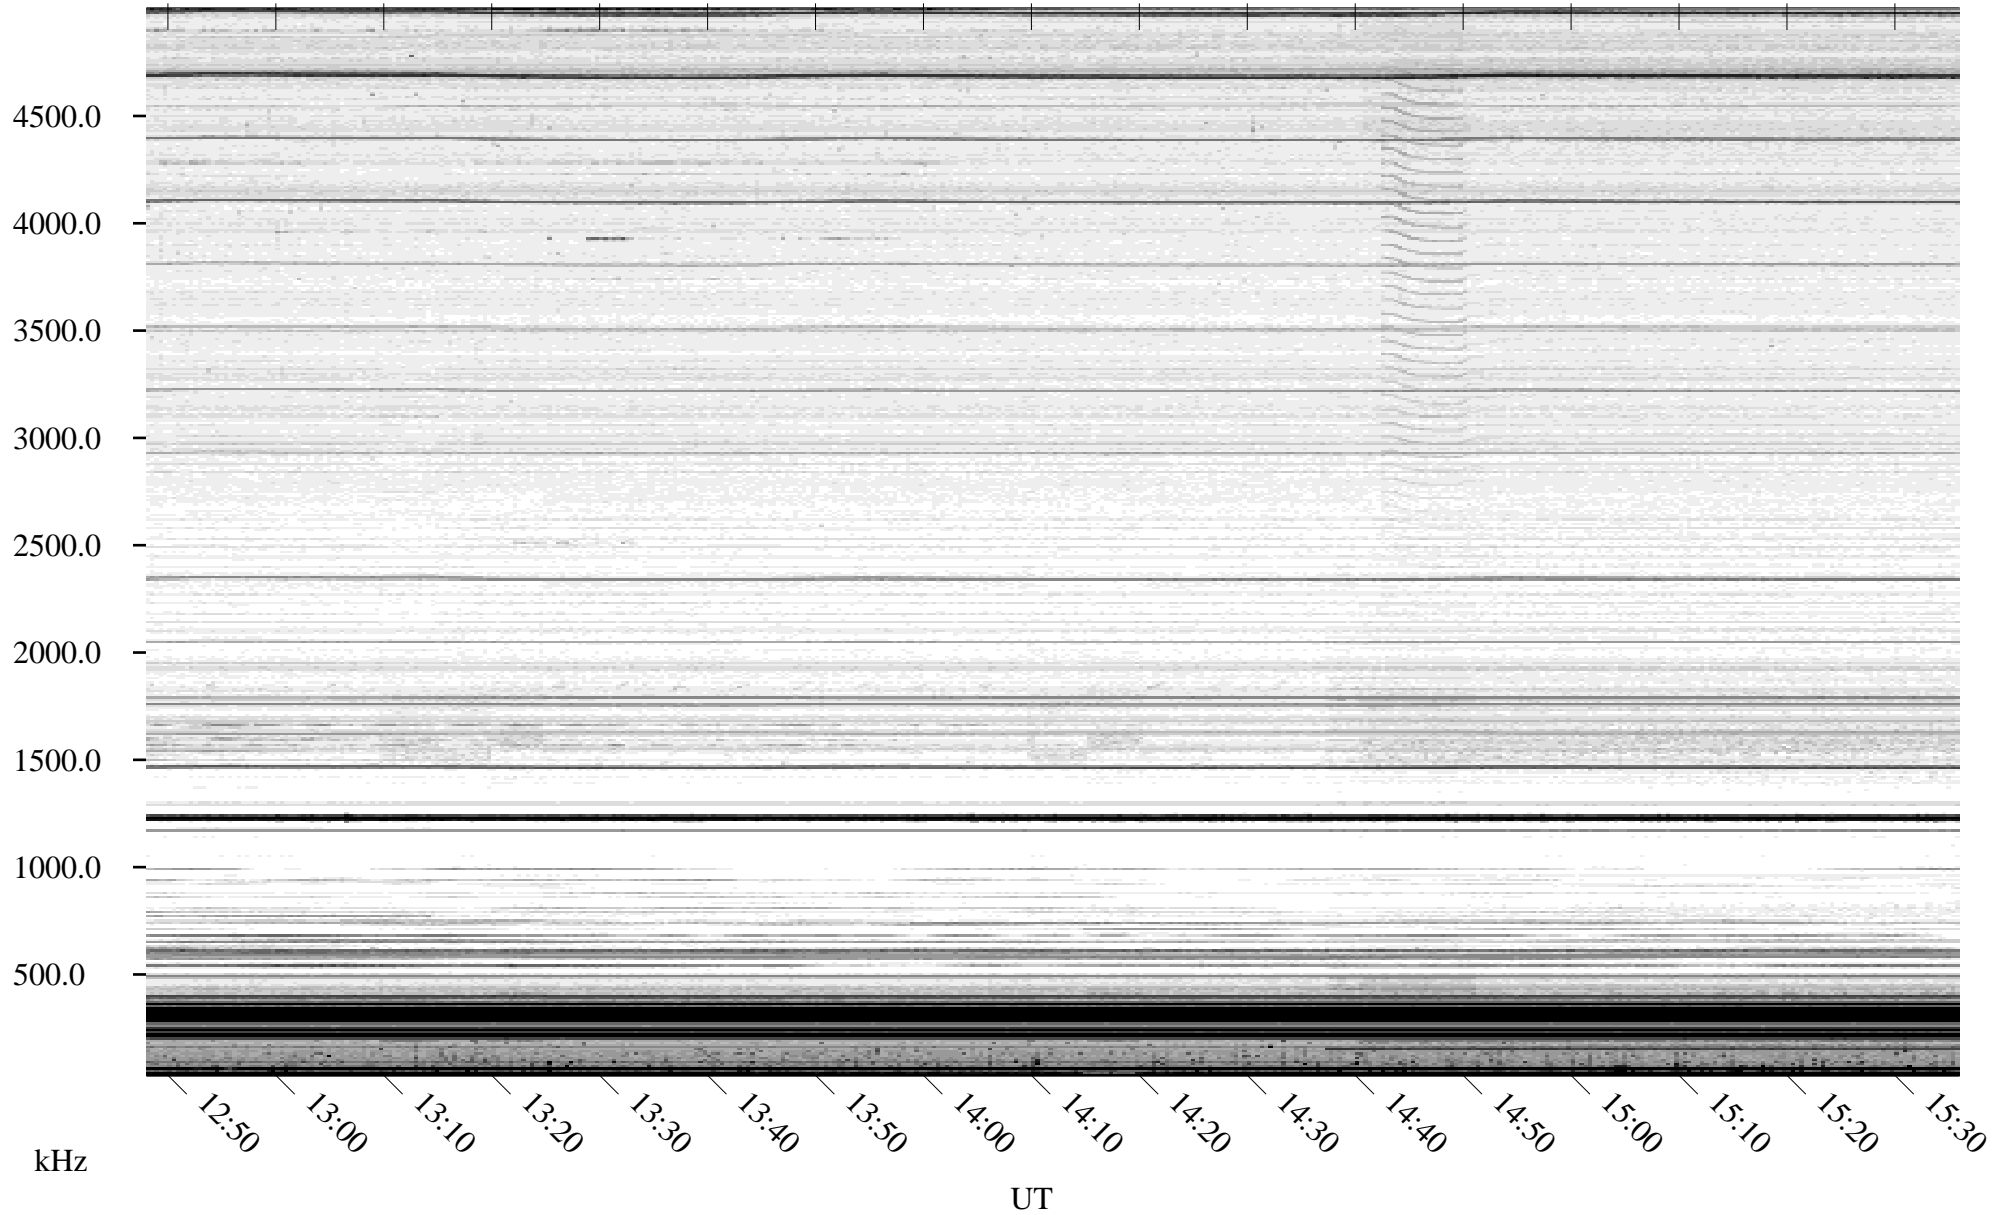

# 09/07/2010 Churchill, Manitoba

Linear Scale    Black = 161    White = 15

ch10249l.r00SUm max\_12

Page 5

# 09/07/2010 Churchill, Manitoba

Linear Scale    Black = 161    White = 15

ch10249l.r00SUm max\_12

Page 6

# 09/07/2010 Churchill, Manitoba

Linear Scale    Black = 161    White = 15

ch10249l.r00SUm max\_12

Page 7

# 09/07/2010 Churchill, Manitoba

Linear Scale    Black = 161    White = 15

ch10249l.r00SUm max\_12