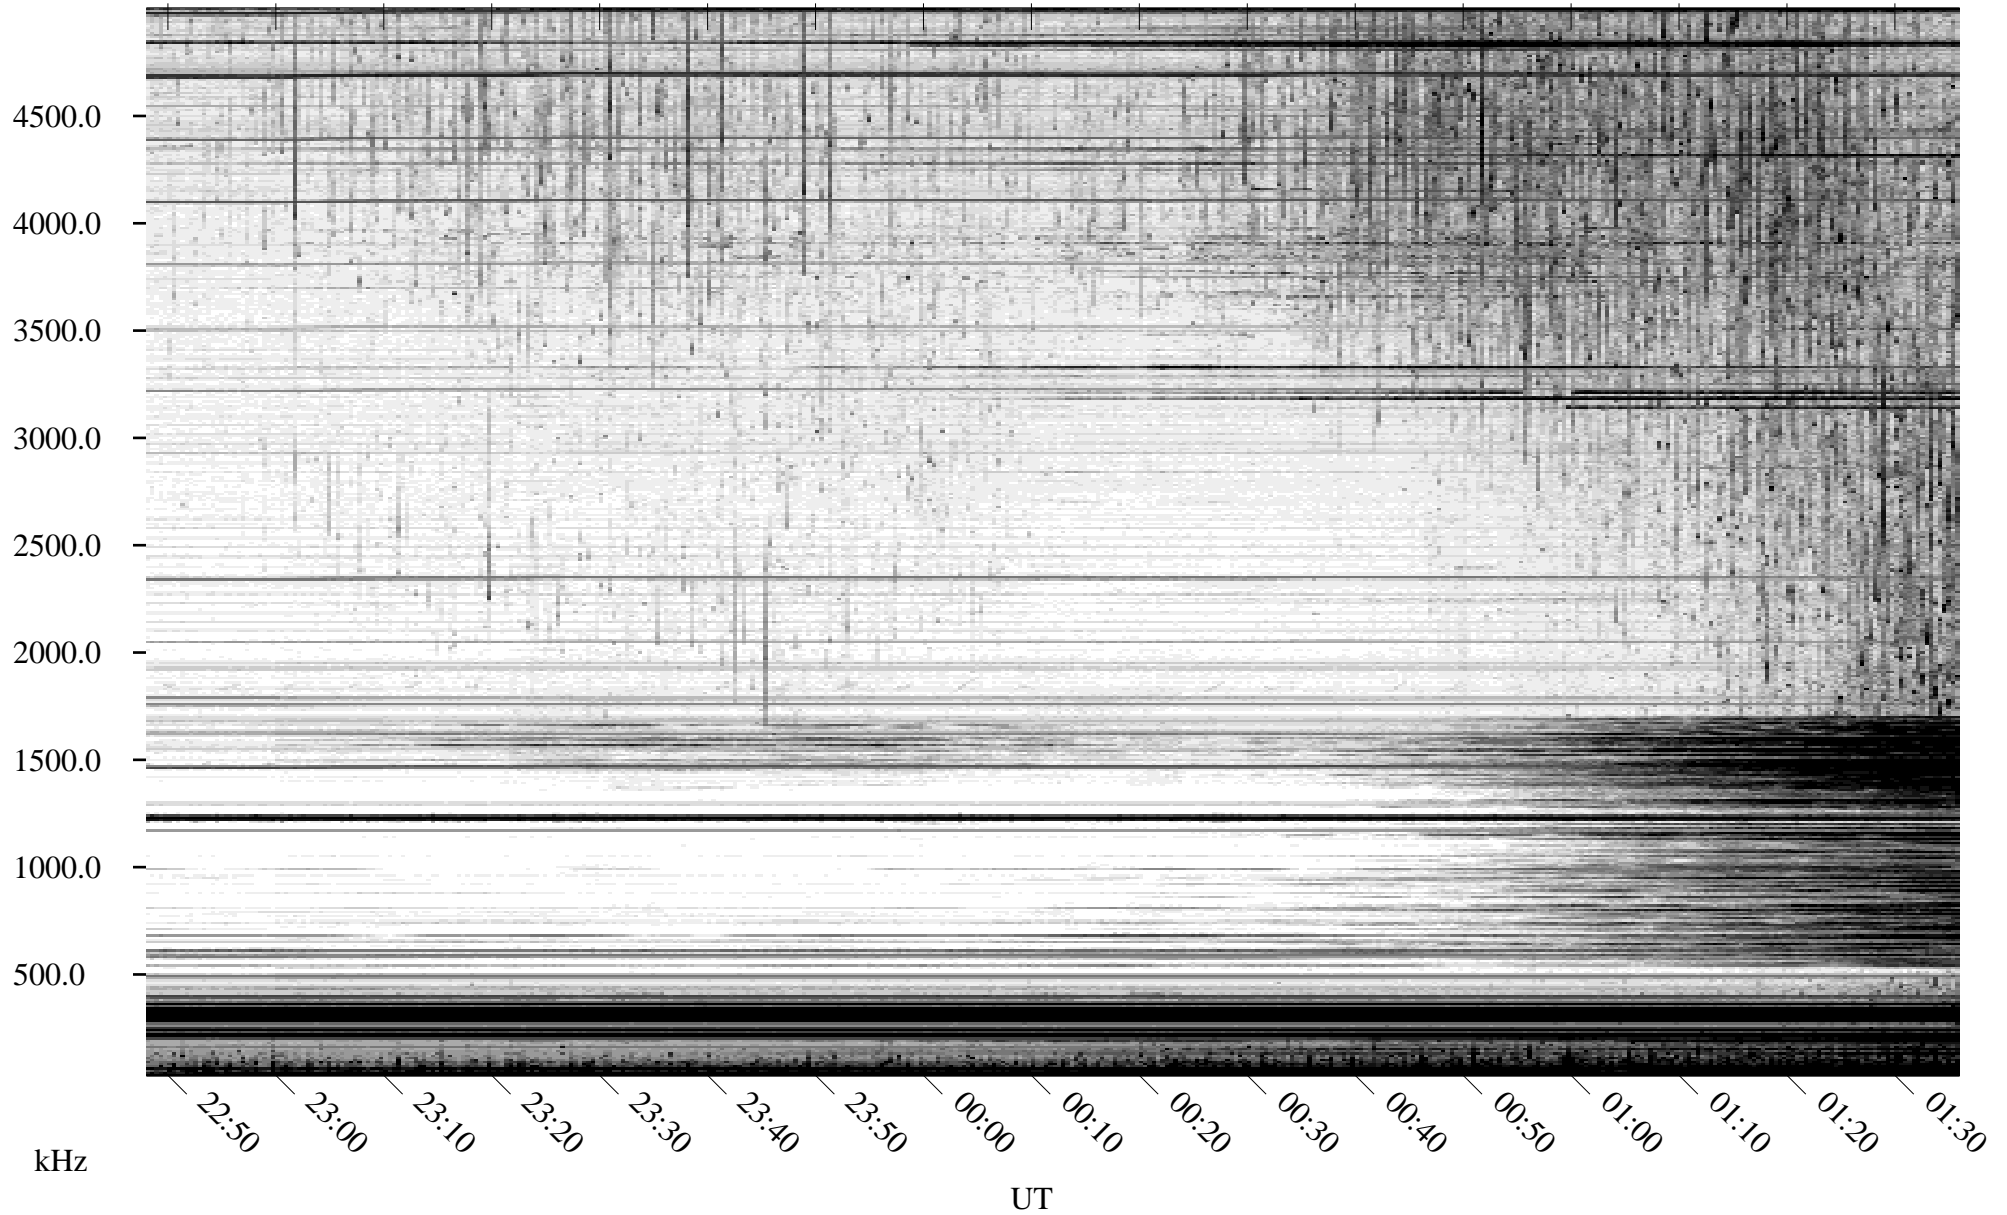

# 09/06/2010 Churchill, Manitoba

Linear Scale    Black = 161    White = 15

ch10249l.r00SUm max\_12

Page 1

# 09/06/2010 Churchill, Manitoba

Linear Scale    Black = 161    White = 15

ch10249l.r00SUm max\_12

Page 2

# 09/07/2010 Churchill, Manitoba

Linear Scale    Black = 161    White = 15

ch10249l.r00SUm max\_12

Page 3

# 09/07/2010 Churchill, Manitoba

Linear Scale    Black = 161    White = 15

ch10249l.r00SUm max\_12

Page 4