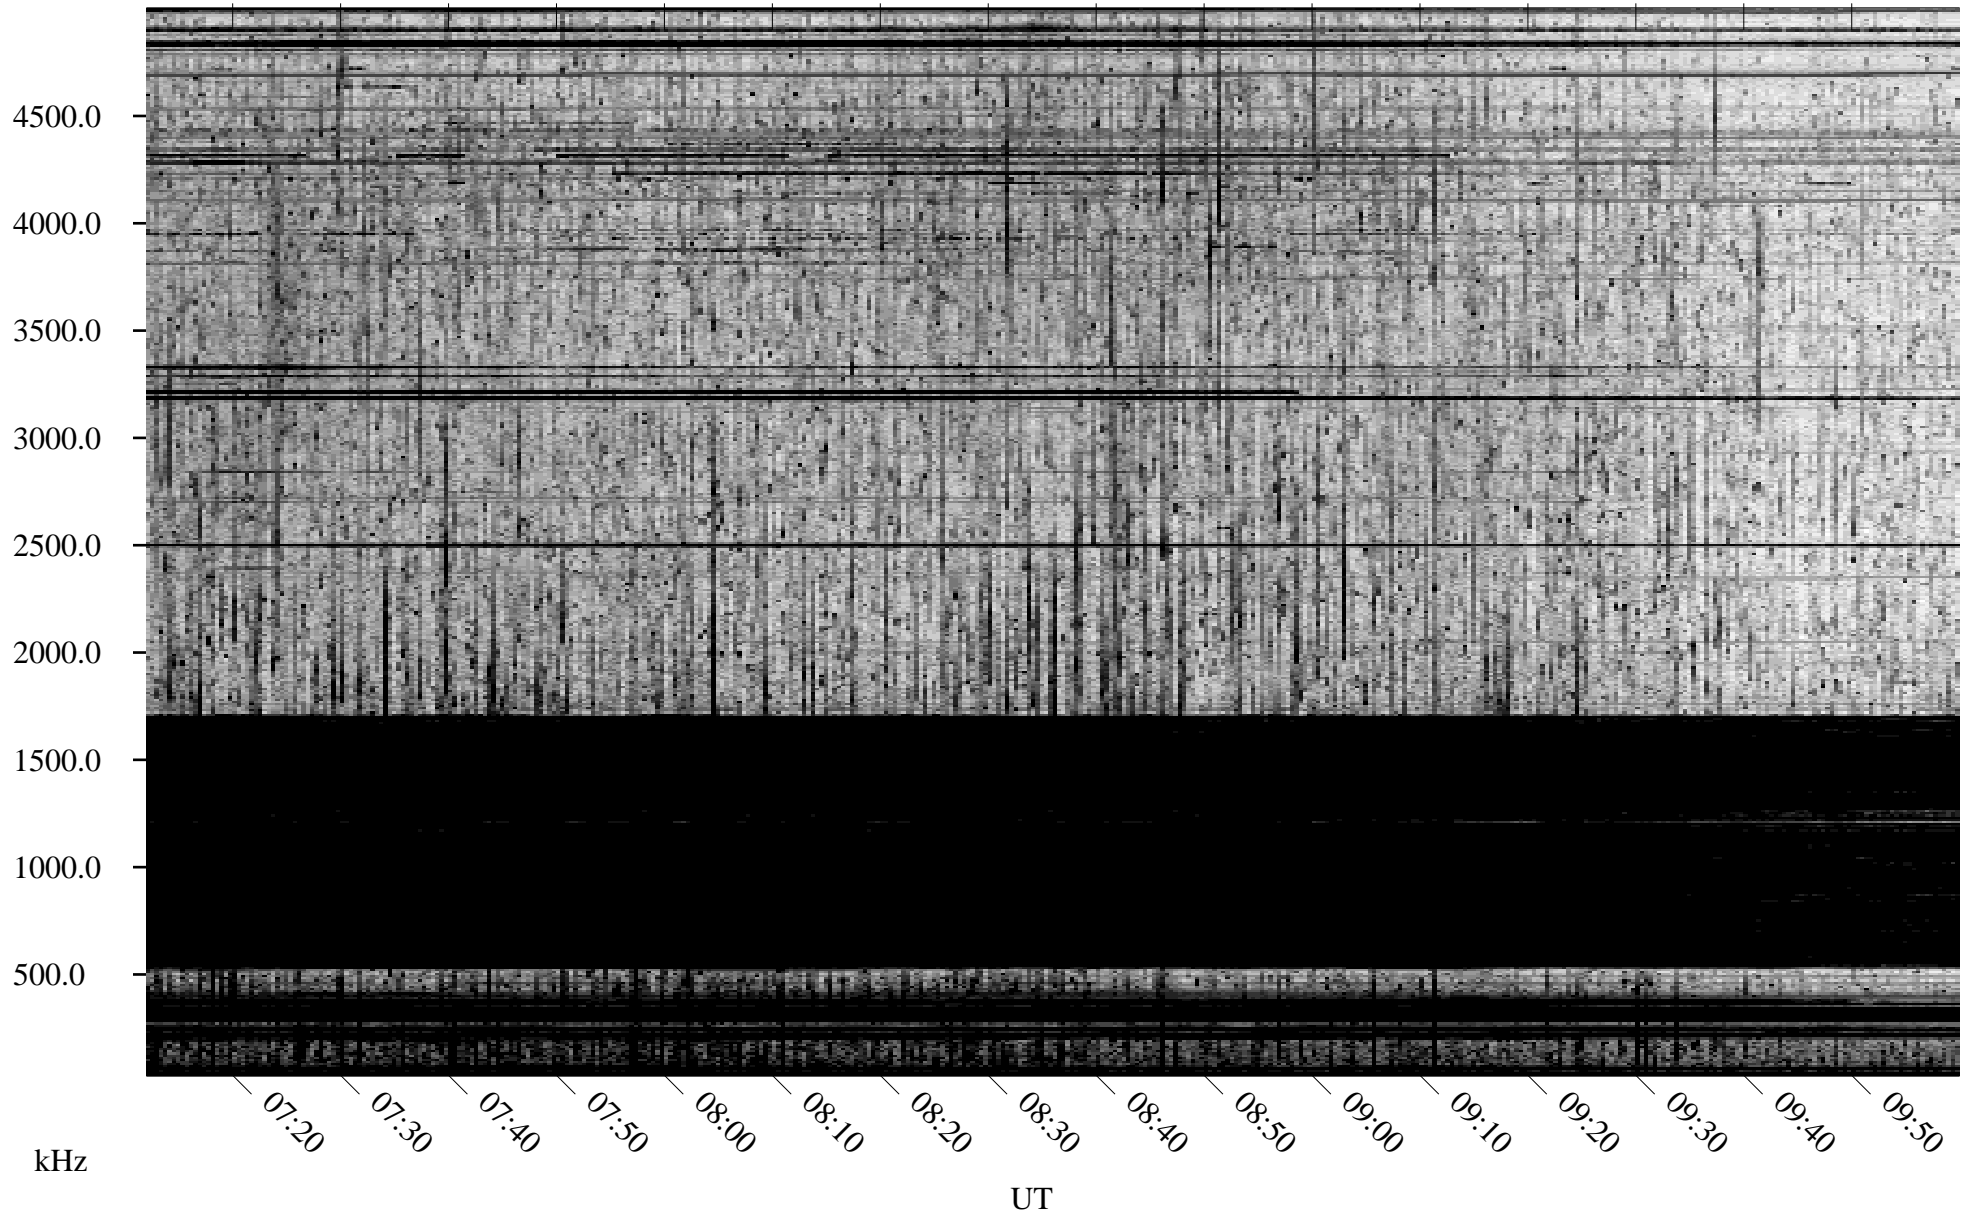

# 09/07/2010 Churchill, Manitoba

Linear Scale    Black = 161    White = 15

ch10249l.r00SUm max\_12

Page 3

# 09/07/2010 Churchill, Manitoba

Linear Scale    Black = 161    White = 15

ch10249l.r00SUm max\_12

Page 4

# 09/07/2010 Churchill, Manitoba

Linear Scale    Black = 161    White = 15

ch10249l.r00SUm max\_12

Page 5

# 09/07/2010 Churchill, Manitoba

Linear Scale    Black = 161    White = 15

ch10249l.r00SUm max\_12

Page 6