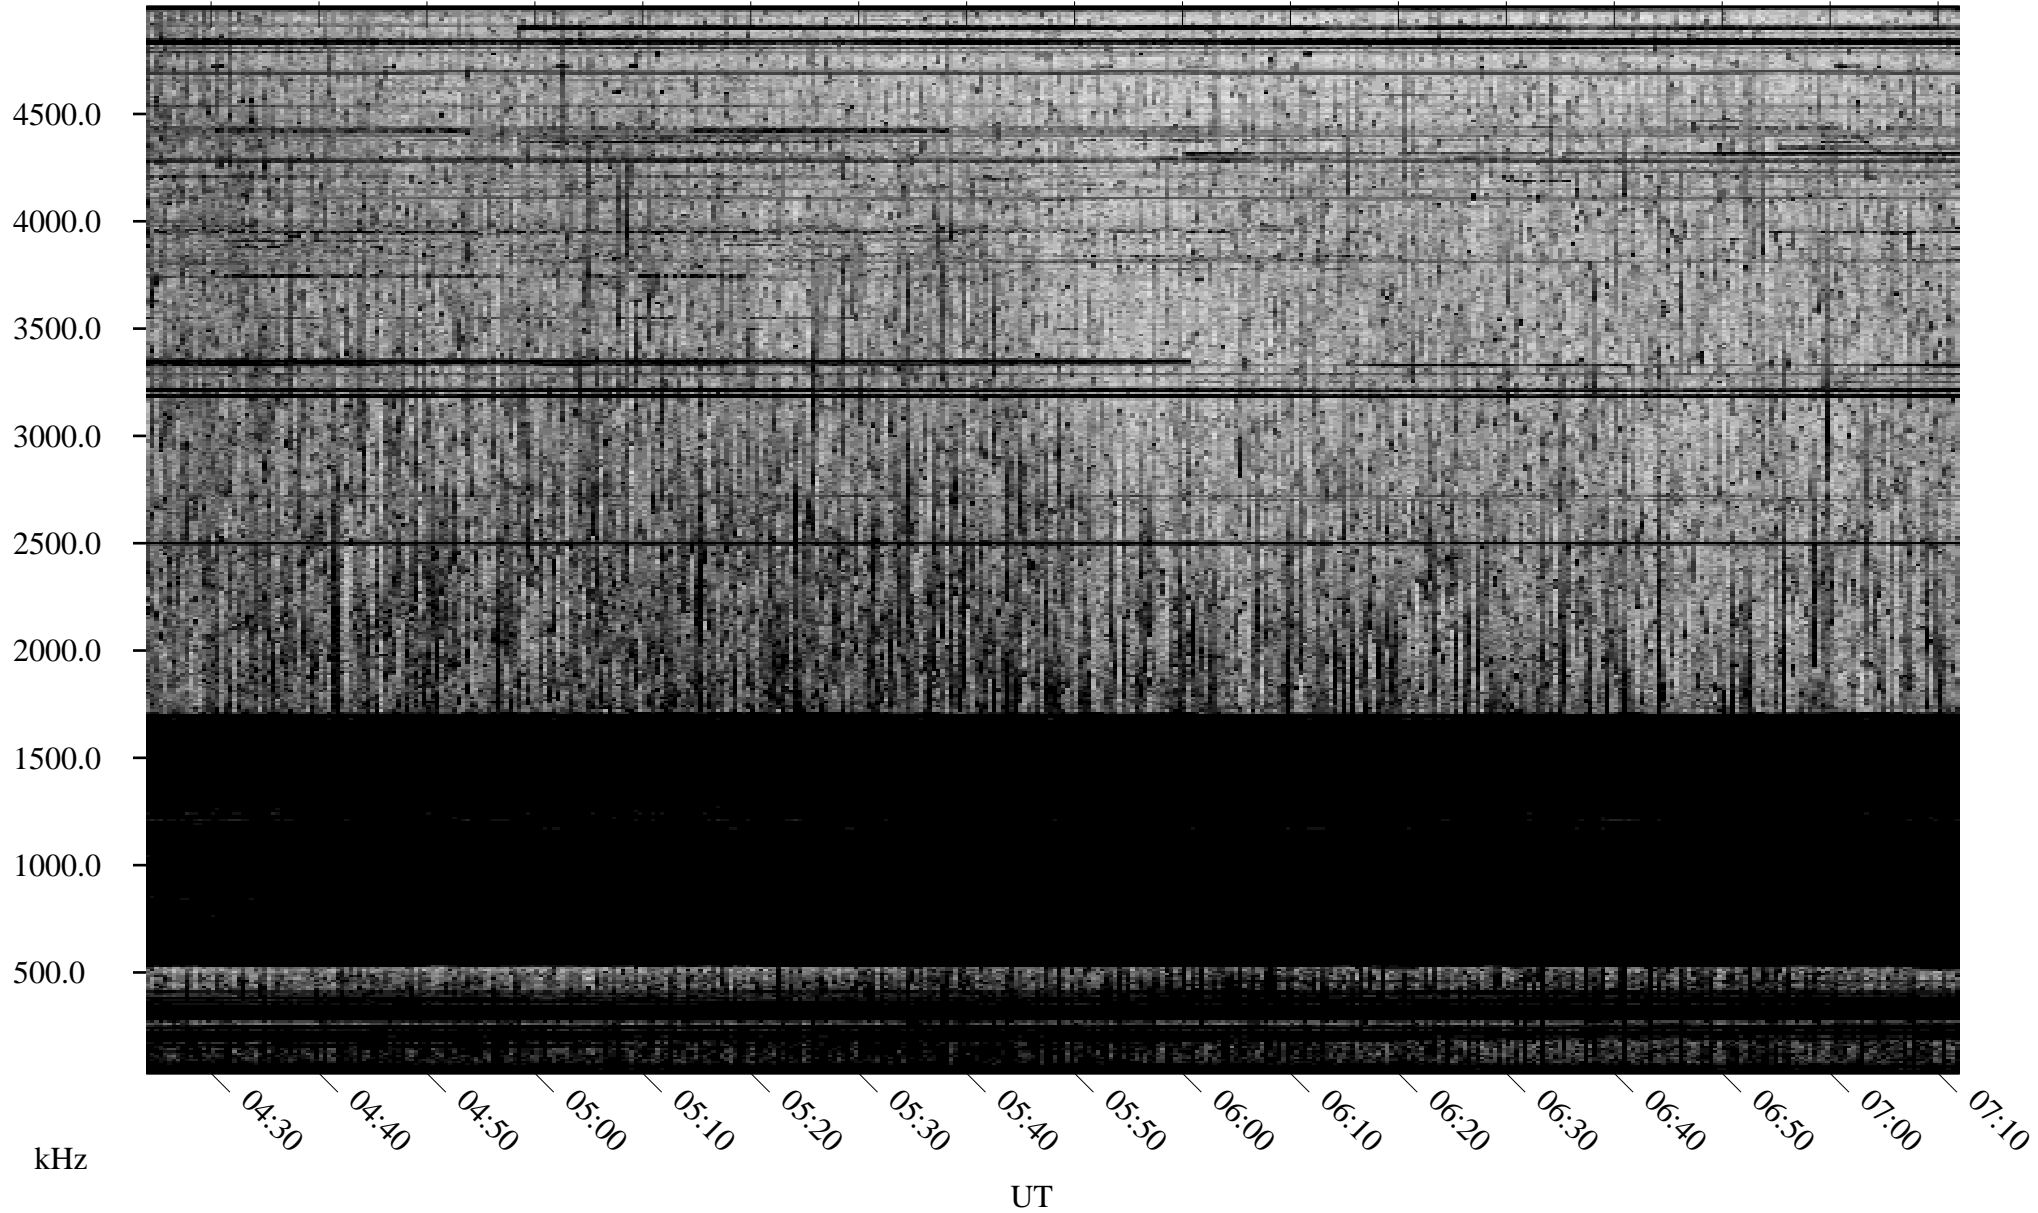

# 09/06/2010 Churchill, Manitoba

Linear Scale    Black = 161    White = 15

ch10249l.r00SUm max\_12

Page 2

# 09/07/2010 Churchill, Manitoba

Linear Scale    Black = 161    White = 15

ch10249l.r00SUm max\_12

Page 3

# 09/07/2010 Churchill, Manitoba

Linear Scale    Black = 161    White = 15

ch10249l.r00SUm max\_12

Page 4

# 09/07/2010 Churchill, Manitoba

Linear Scale    Black = 161    White = 15

ch10249l.r00SUm max\_12

Page 5