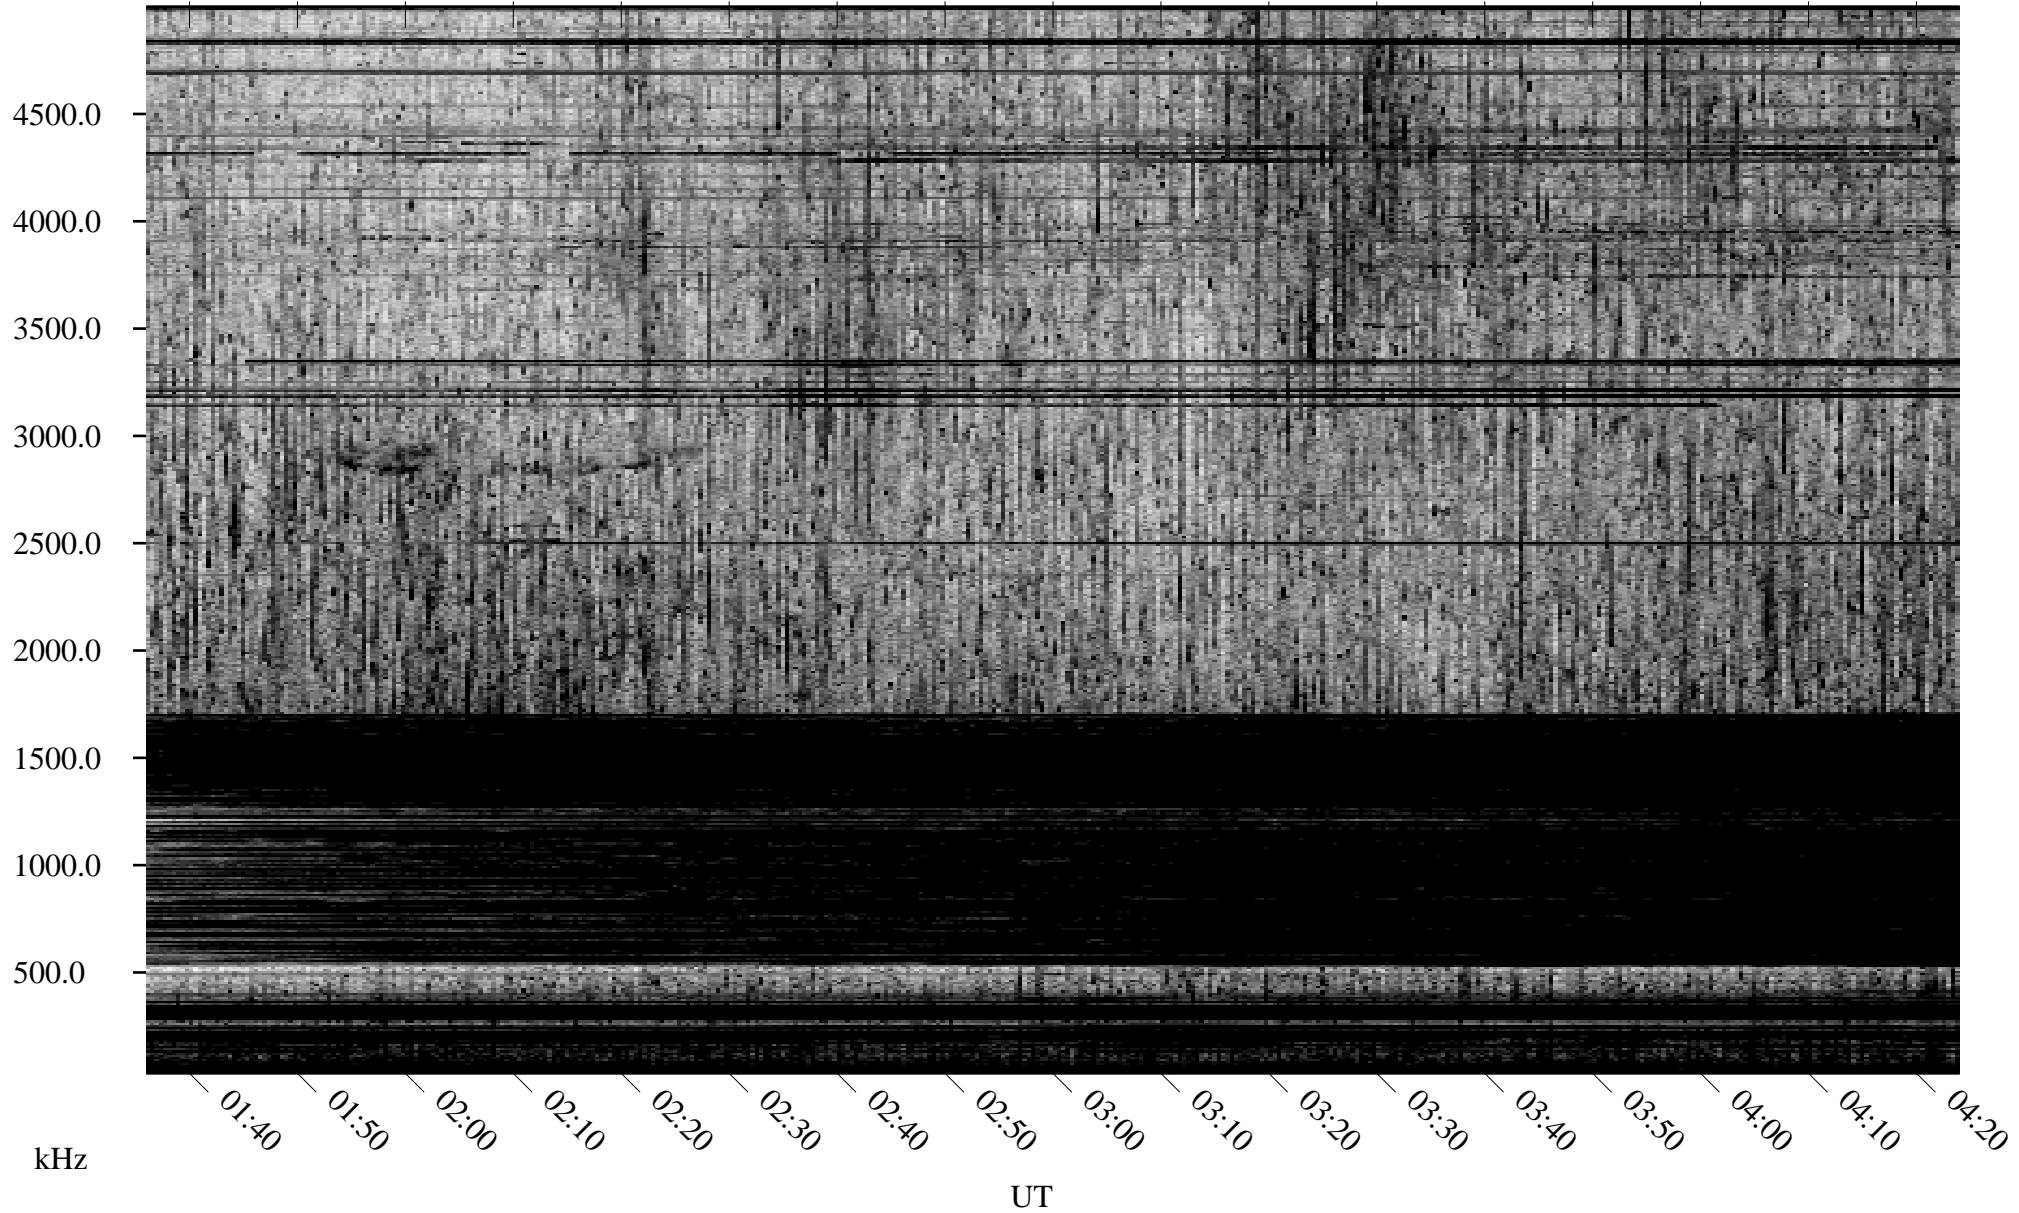

# 09/06/2010 Churchill, Manitoba

Linear Scale    Black = 161    White = 15

ch10249l.r00SUm max\_12

Page 1

# 09/06/2010 Churchill, Manitoba

Linear Scale    Black = 161    White = 15

ch10249l.r00SUm max\_12

Page 2

# 09/07/2010 Churchill, Manitoba

Linear Scale    Black = 161    White = 15

ch10249l.r00SUm max\_12

Page 3

# 09/07/2010 Churchill, Manitoba

Linear Scale    Black = 161    White = 15

ch10249l.r00SUm max\_12

Page 4