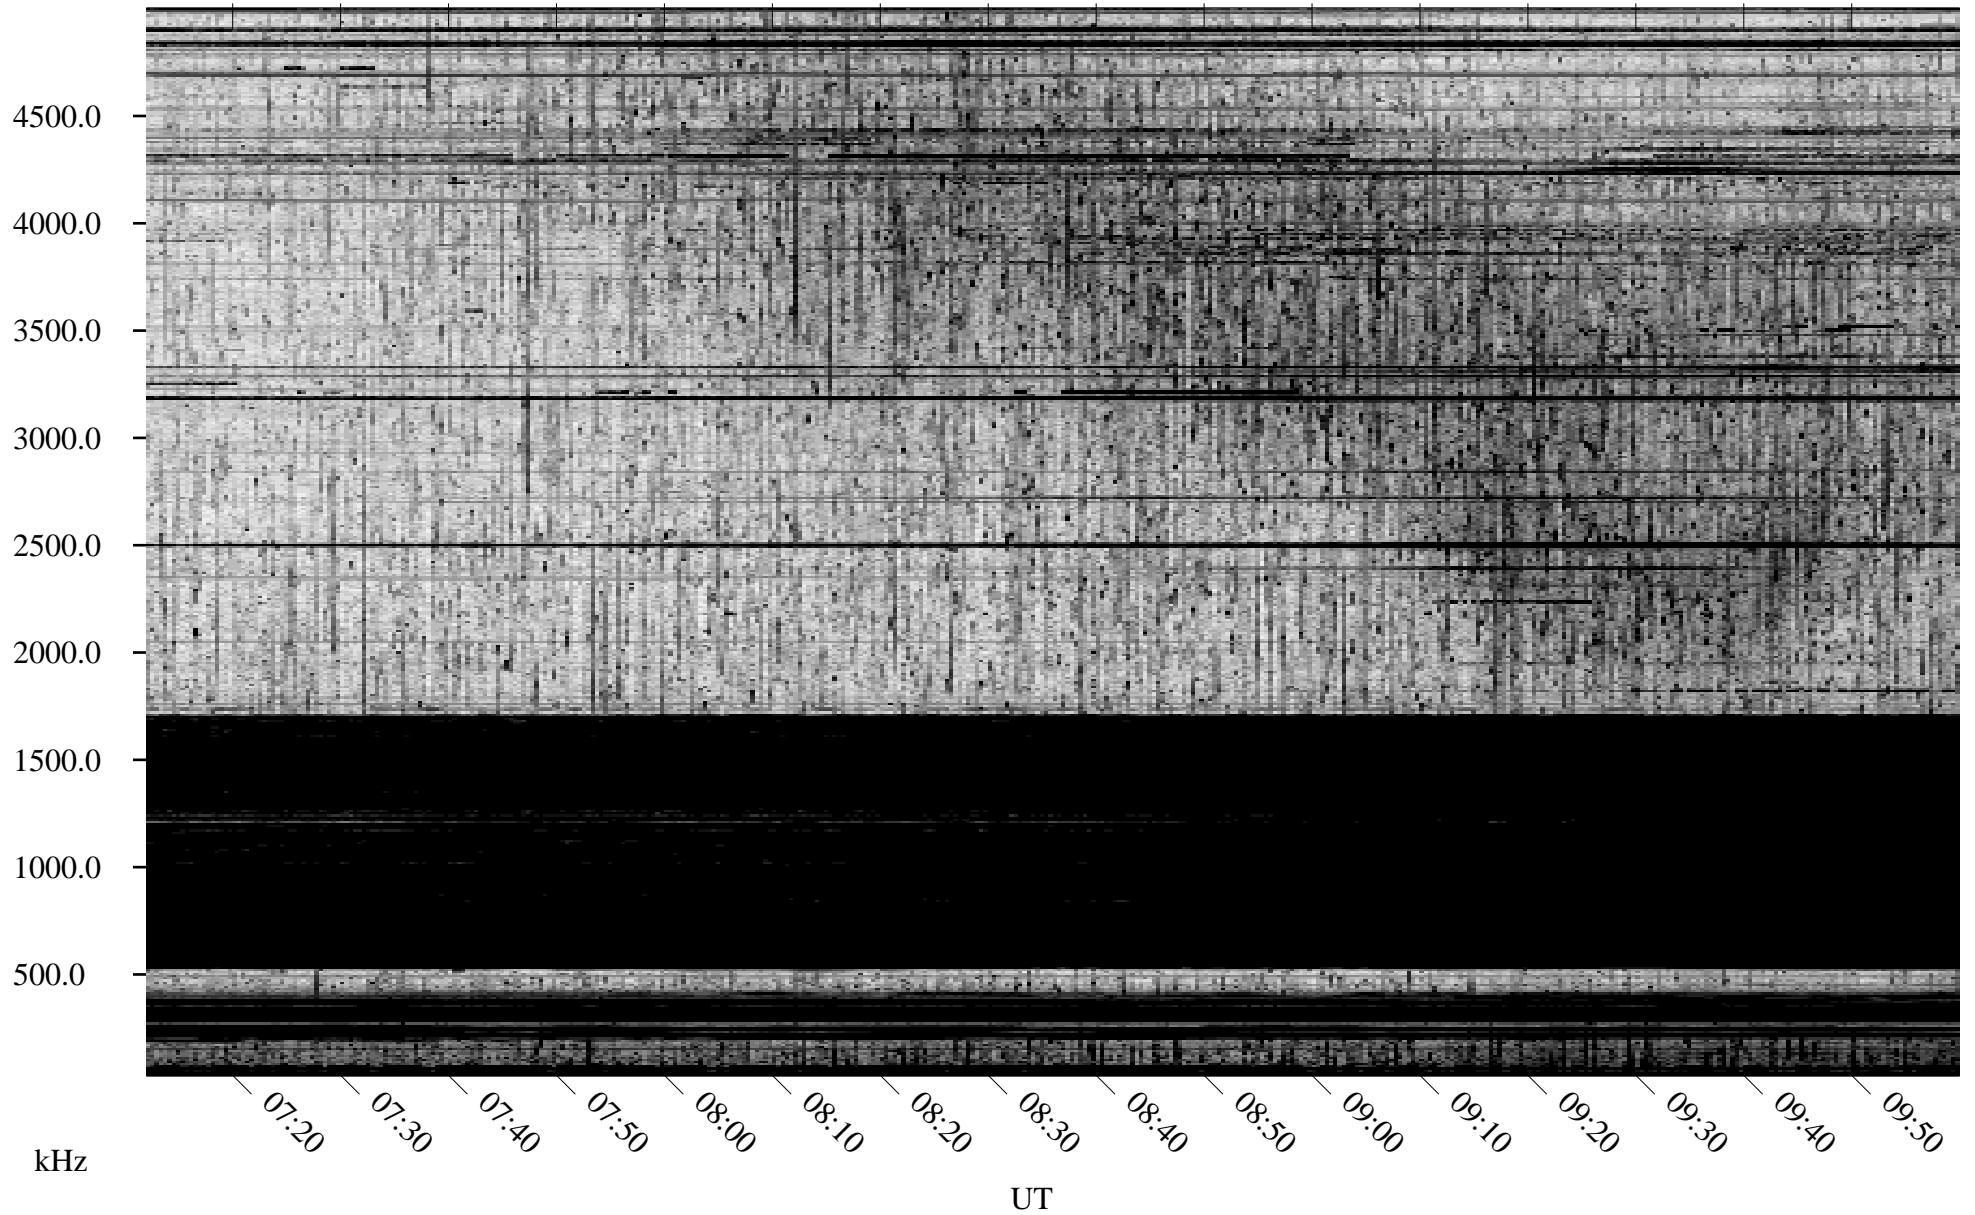

09/07/2010 Churchill, Manitoba

Linear Scale Black = 161 White = 15

ch10250l.r00SUm max_12

Page 1

09/07/2010 Churchill, Manitoba

Linear Scale Black = 161 White = 15

ch10250l.r00SUm max_12

Page 2

09/08/2010 Churchill, Manitoba

Linear Scale Black = 161 White = 15

ch10250l.r00SUm max_12

Page 3

09/08/2010 Churchill, Manitoba

Linear Scale Black = 161 White = 15

ch10250l.r00SUm max_12

Page 4

09/08/2010 Churchill, Manitoba

Linear Scale Black = 161 White = 15

ch10250l.r00SUm max_12

09/08/2010 Churchill, Manitoba

Linear Scale Black = 161 White = 15

ch10250l.r00SUm max_12

Page 6

09/08/2010 Churchill, Manitoba

Linear Scale Black = 161 White = 15

ch10250l.r00SUm max_12

Page 7

09/08/2010 Churchill, Manitoba

Linear Scale Black = 161 White = 15

ch10250l.r00SUm max_12