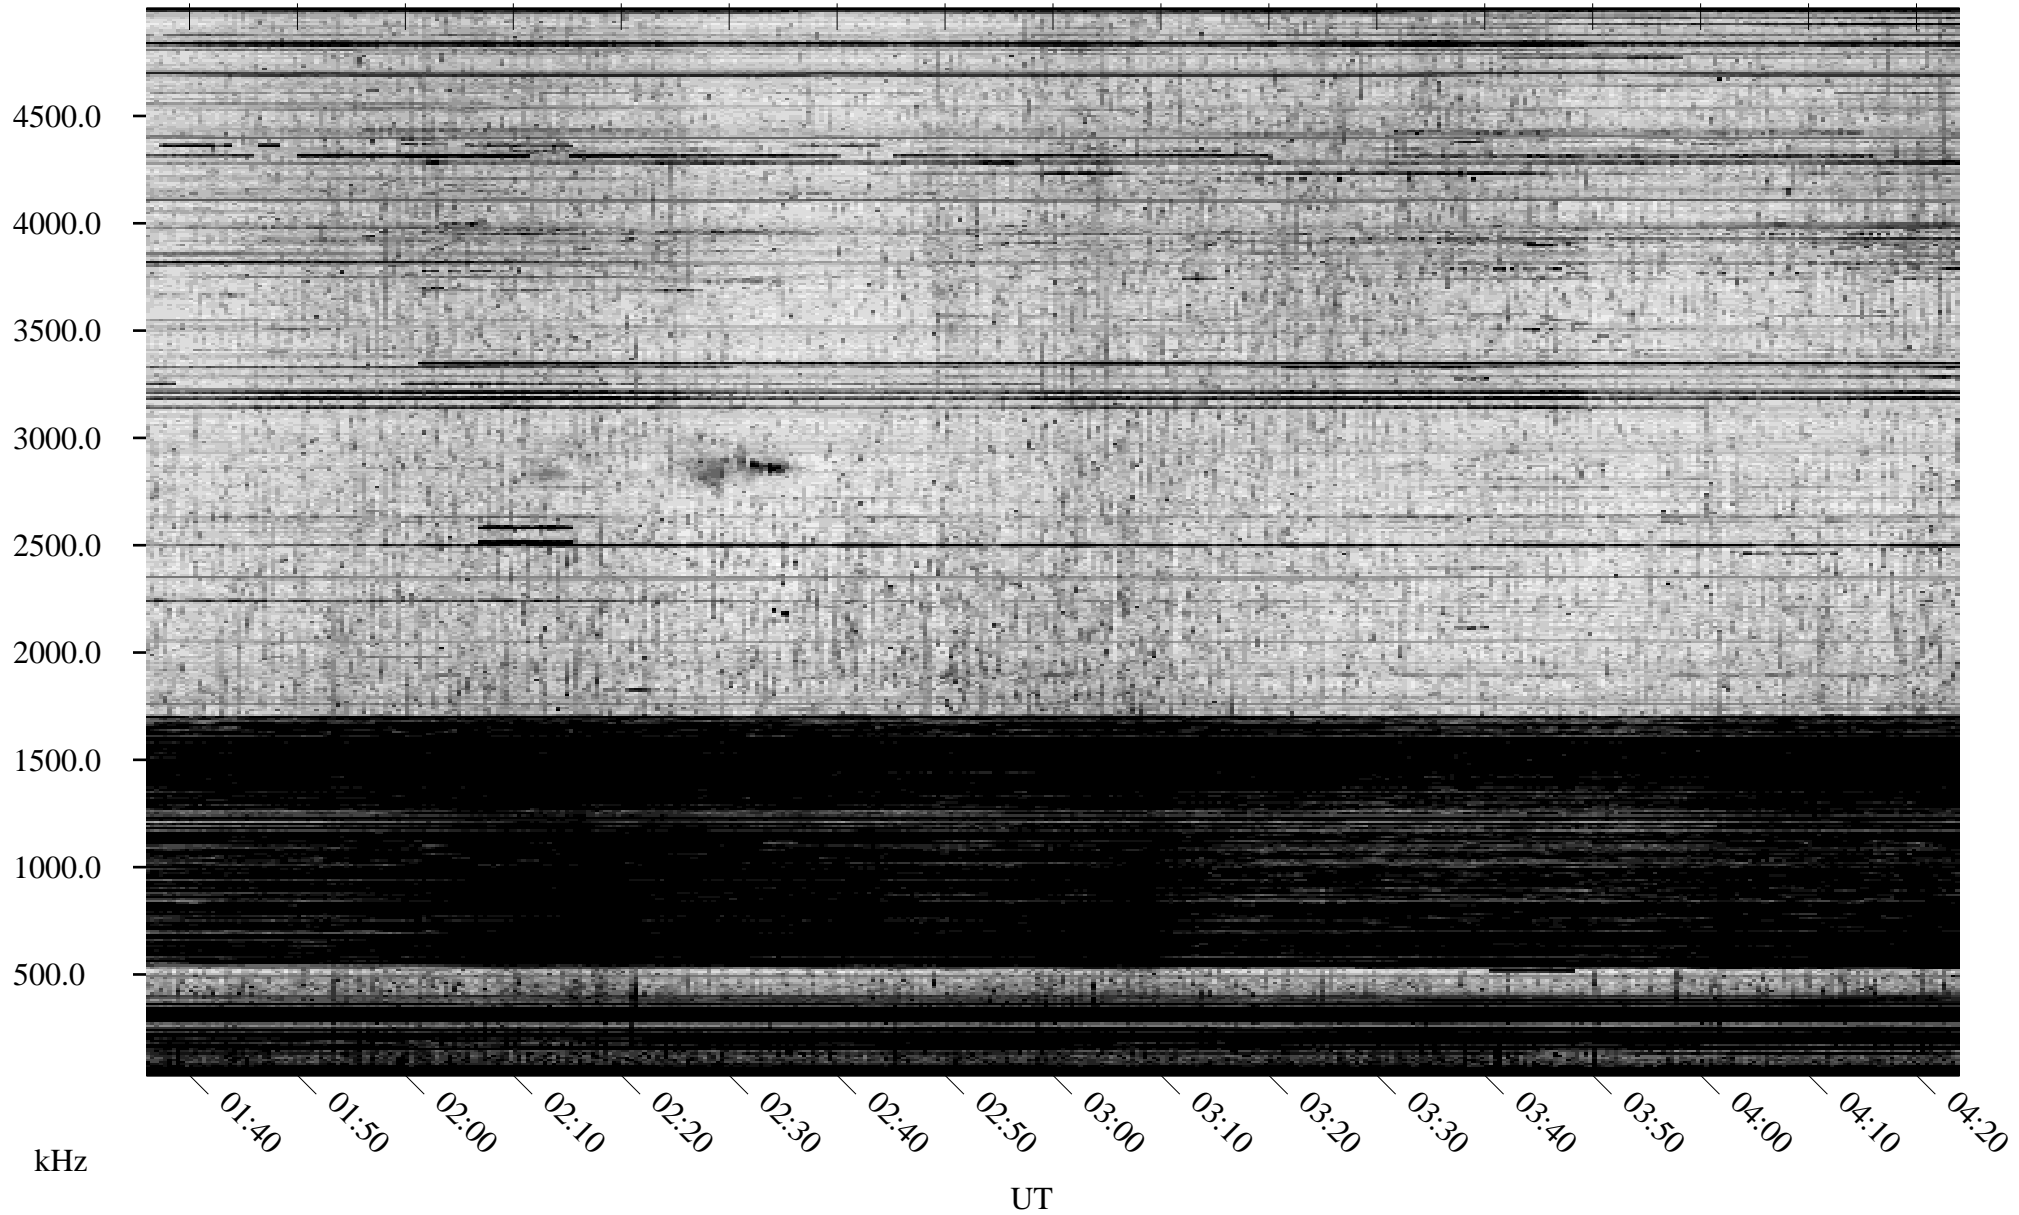

09/07/2010 Churchill, Manitoba

Linear Scale Black = 161 White = 15

ch10250l.r00SUm max_12

Page 1

09/07/2010 Churchill, Manitoba

Linear Scale Black = 161 White = 15

ch10250l.r00SUm max_12

Page 2

09/08/2010 Churchill, Manitoba

Linear Scale Black = 161 White = 15

ch10250l.r00SUm max_12

Page 3

09/08/2010 Churchill, Manitoba

Linear Scale Black = 161 White = 15

ch10250l.r00SUm max_12

Page 4

09/08/2010 Churchill, Manitoba

Linear Scale Black = 161 White = 15

ch10250l.r00SUm max_12

09/08/2010 Churchill, Manitoba

Linear Scale Black = 161 White = 15

ch10250l.r00SUm max_12

Page 6

09/08/2010 Churchill, Manitoba

Linear Scale Black = 161 White = 15

ch10250l.r00SUm max_12

Page 7

09/08/2010 Churchill, Manitoba

Linear Scale Black = 161 White = 15

ch10250l.r00SUm max_12