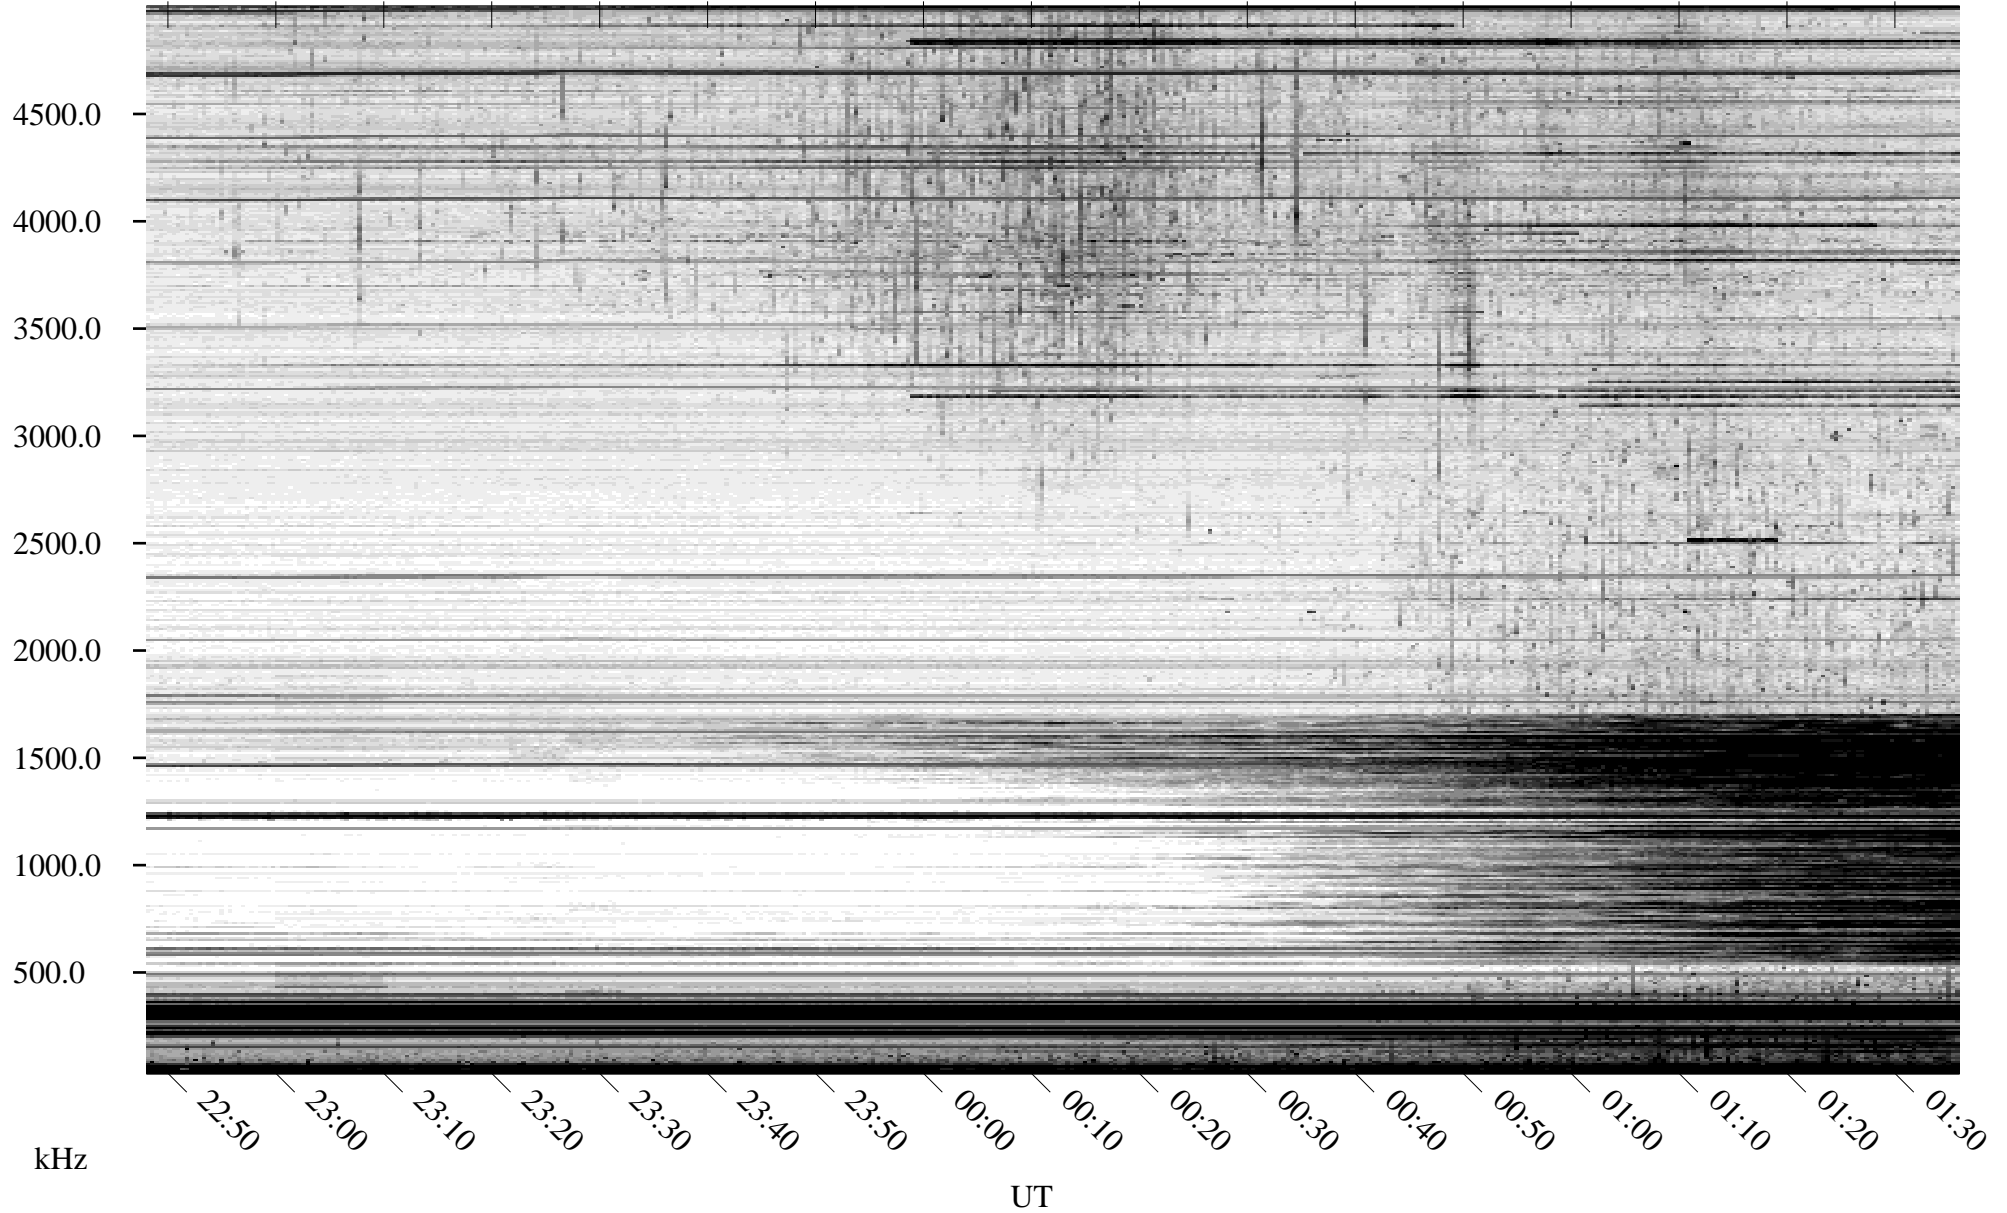

09/07/2010 Churchill, Manitoba

Linear Scale Black = 161 White = 15

ch10250l.r00SUm max_12

Page 1

09/07/2010 Churchill, Manitoba

Linear Scale Black = 161 White = 15

ch10250l.r00SUm max_12

Page 2

09/08/2010 Churchill, Manitoba

Linear Scale Black = 161 White = 15

ch10250l.r00SUm max_12

Page 3

09/08/2010 Churchill, Manitoba

Linear Scale Black = 161 White = 15

ch10250l.r00SUm max_12

Page 4

09/08/2010 Churchill, Manitoba

Linear Scale Black = 161 White = 15

ch10250l.r00SUm max_12

09/08/2010 Churchill, Manitoba

Linear Scale Black = 161 White = 15

ch10250l.r00SUm max_12

Page 6

09/08/2010 Churchill, Manitoba

Linear Scale Black = 161 White = 15

ch10250l.r00SUm max_12

Page 7

09/08/2010 Churchill, Manitoba

Linear Scale Black = 161 White = 15

ch10250l.r00SUm max_12