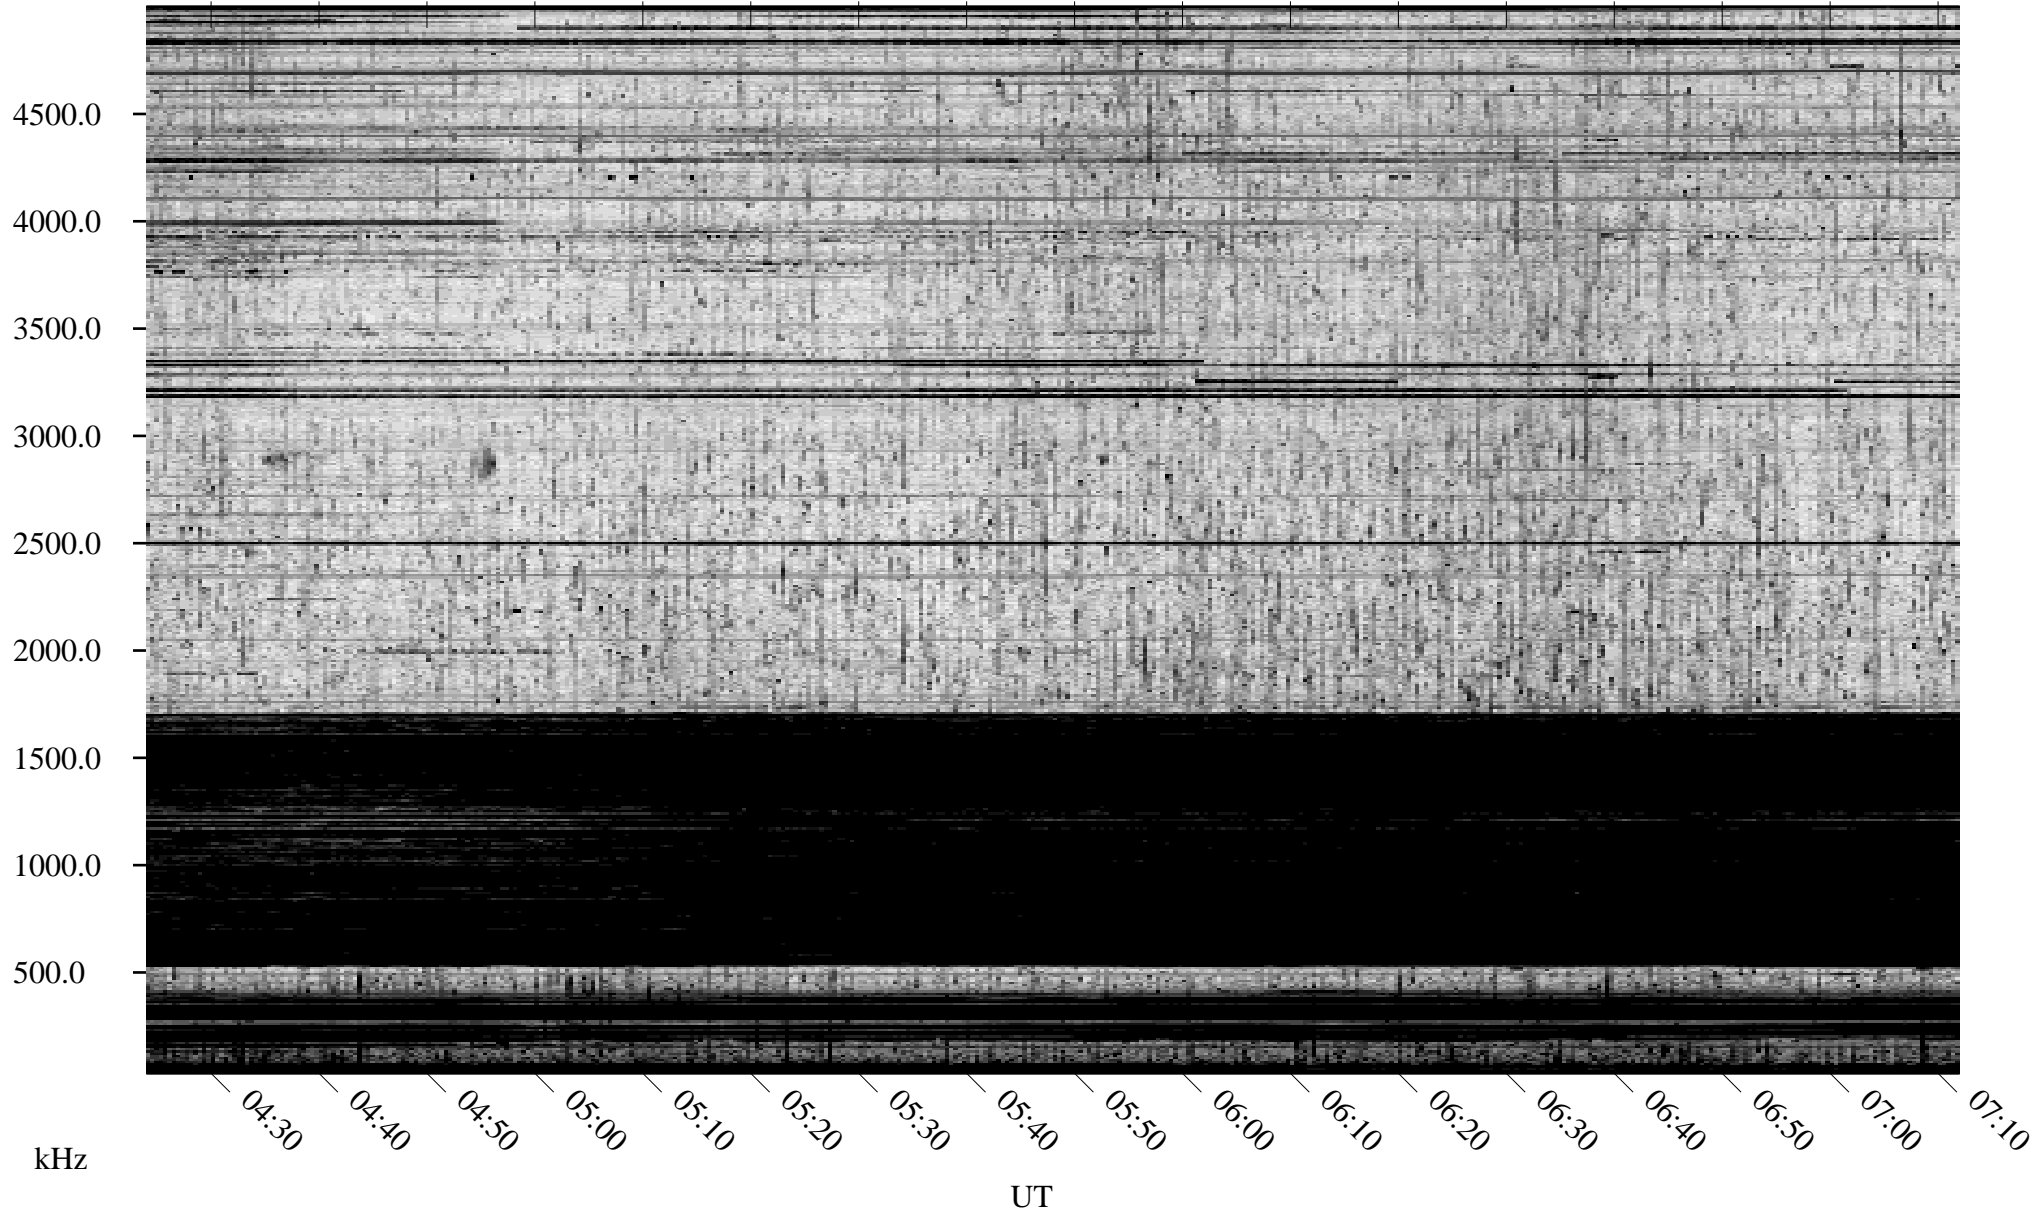

09/07/2010 Churchill, Manitoba

Linear Scale Black = 161 White = 15

ch10250l.r00SUm max_12

Page 1

09/07/2010 Churchill, Manitoba

Linear Scale Black = 161 White = 15

ch10250l.r00SUm max_12

Page 2

09/08/2010 Churchill, Manitoba

Linear Scale Black = 161 White = 15

ch10250l.r00SUm max_12

Page 3

09/08/2010 Churchill, Manitoba

Linear Scale Black = 161 White = 15

ch10250l.r00SUm max_12

Page 4

09/08/2010 Churchill, Manitoba

Linear Scale Black = 161 White = 15

ch10250l.r00SUm max_12

09/08/2010 Churchill, Manitoba

Linear Scale Black = 161 White = 15

ch10250l.r00SUm max_12

Page 6

09/08/2010 Churchill, Manitoba

Linear Scale Black = 161 White = 15

ch10250l.r00SUm max_12

Page 7

09/08/2010 Churchill, Manitoba

Linear Scale Black = 161 White = 15

ch10250l.r00SUm max_12