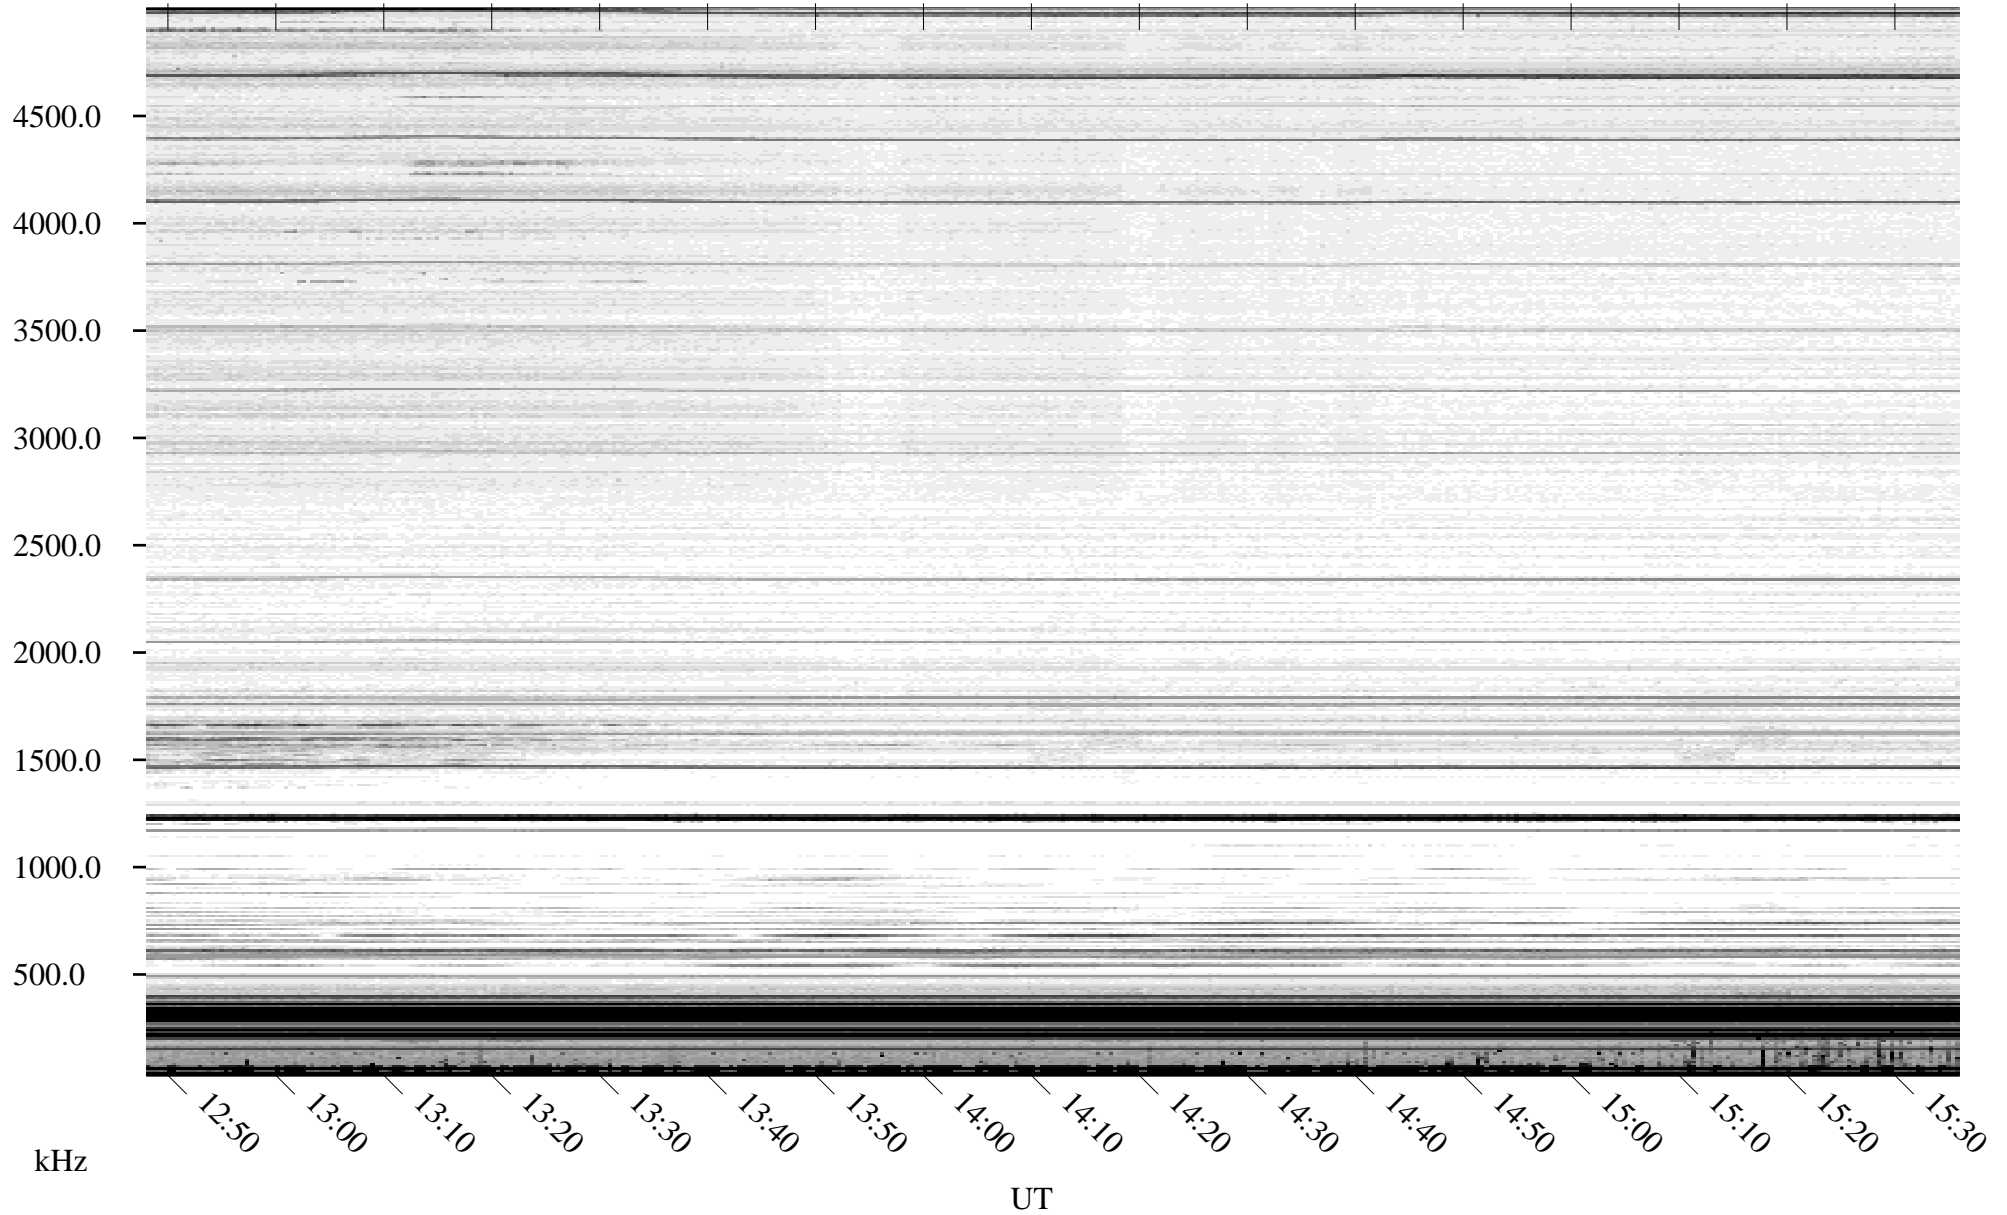

09/07/2010 Churchill, Manitoba

Linear Scale Black = 161 White = 15

ch10250l.r00SUm max_12

Page 1

09/07/2010 Churchill, Manitoba

Linear Scale Black = 161 White = 15

ch10250l.r00SUm max_12

Page 2

09/08/2010 Churchill, Manitoba

Linear Scale Black = 161 White = 15

ch10250l.r00SUm max_12

Page 3

09/08/2010 Churchill, Manitoba

Linear Scale Black = 161 White = 15

ch10250l.r00SUm max_12

Page 4

09/08/2010 Churchill, Manitoba

Linear Scale Black = 161 White = 15

ch10250l.r00SUm max_12

09/08/2010 Churchill, Manitoba

Linear Scale Black = 161 White = 15

ch10250l.r00SUm max_12

Page 6

09/08/2010 Churchill, Manitoba

Linear Scale Black = 161 White = 15

ch10250l.r00SUm max_12

Page 7

09/08/2010 Churchill, Manitoba

Linear Scale Black = 161 White = 15

ch10250l.r00SUm max_12