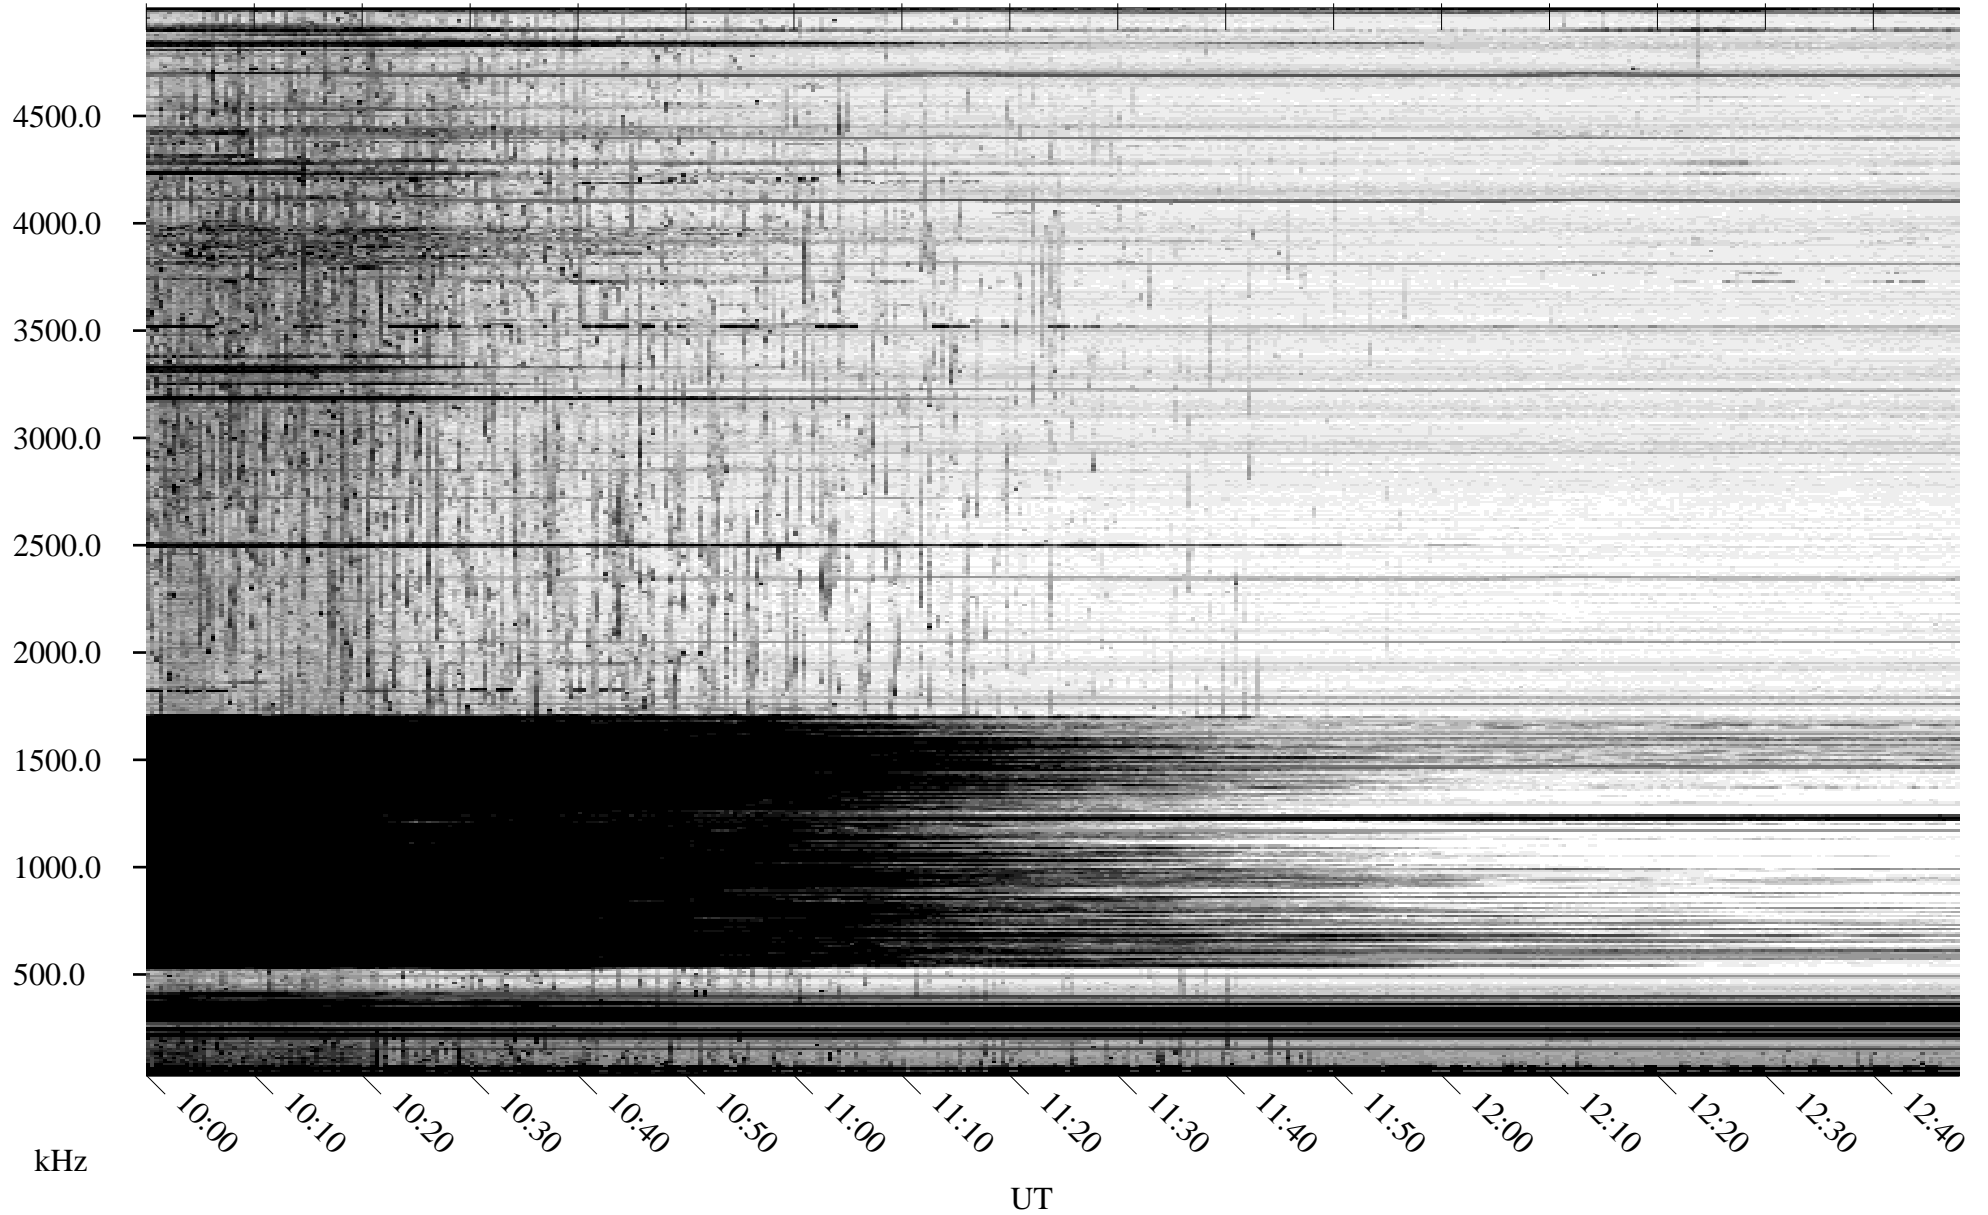

09/07/2010 Churchill, Manitoba

Linear Scale Black = 161 White = 15

ch10250l.r00SUm max_12

Page 1

09/07/2010 Churchill, Manitoba

Linear Scale Black = 161 White = 15

ch10250l.r00SUm max_12

Page 2

09/08/2010 Churchill, Manitoba

Linear Scale Black = 161 White = 15

ch10250l.r00SUm max_12

Page 3

09/08/2010 Churchill, Manitoba

Linear Scale Black = 161 White = 15

ch10250l.r00SUm max_12

Page 4

09/08/2010 Churchill, Manitoba

Linear Scale Black = 161 White = 15

ch10250l.r00SUm max_12

09/08/2010 Churchill, Manitoba

Linear Scale Black = 161 White = 15

ch10250l.r00SUm max_12

Page 6

09/08/2010 Churchill, Manitoba

Linear Scale Black = 161 White = 15

ch10250l.r00SUm max_12

Page 7

09/08/2010 Churchill, Manitoba

Linear Scale Black = 161 White = 15

ch10250l.r00SUm max_12