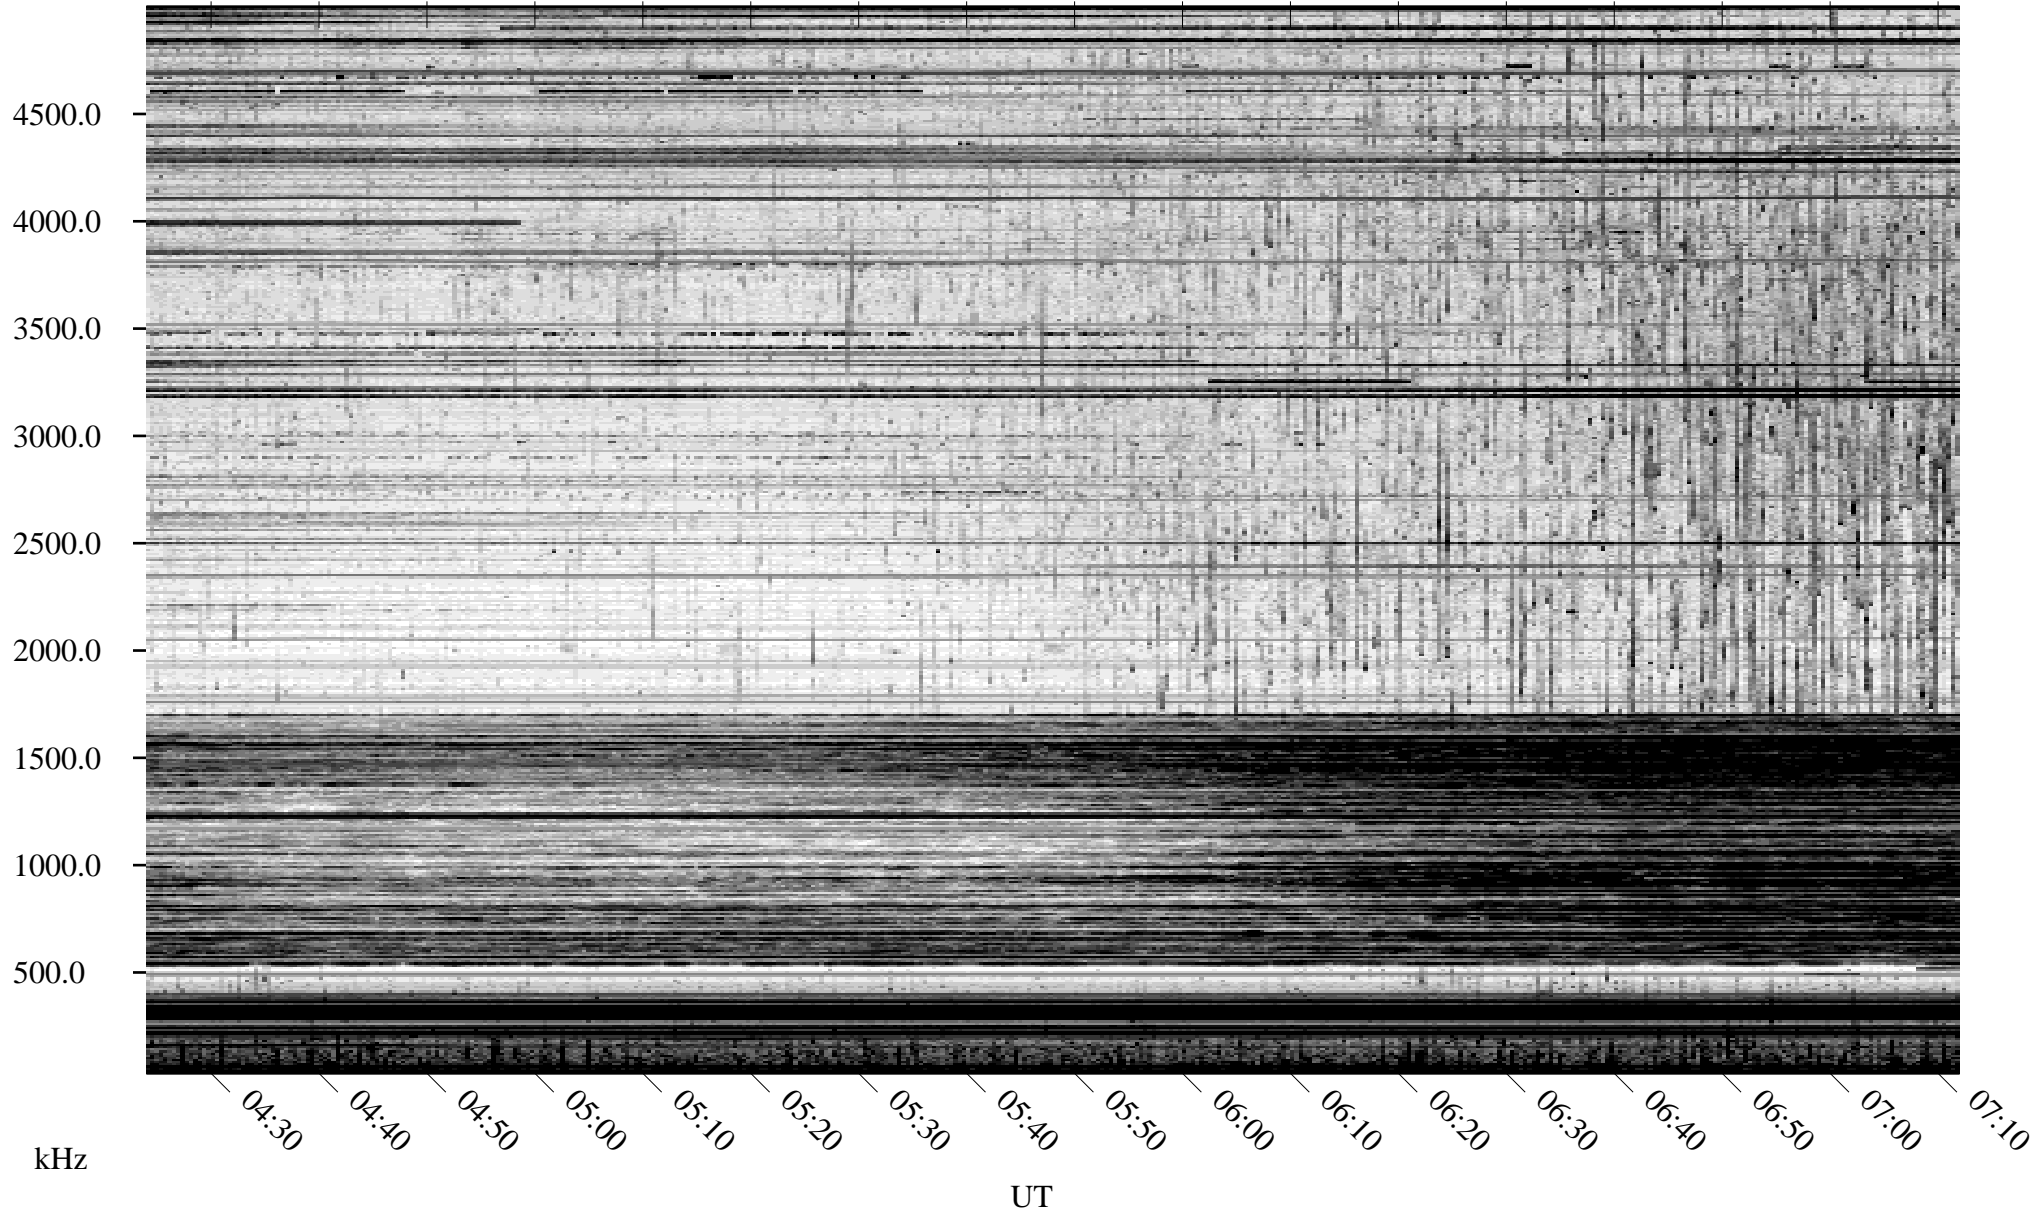

09/08/2010 Churchill, Manitoba

Linear Scale Black = 161 White = 15

ch102511.r00SUm max_12

Page 1

09/08/2010 Churchill, Manitoba

Linear Scale Black = 161 White = 15

ch102511.r00SUm max_12

Page 2

09/09/2010 Churchill, Manitoba

Linear Scale Black = 161 White = 15

ch10251l.r00SUm max_12

Page 3

09/09/2010 Churchill, Manitoba

Linear Scale Black = 161 White = 15

ch10251l.r00SUm max_12

Page 4

09/09/2010 Churchill, Manitoba

Linear Scale Black = 161 White = 15

ch102511.r00SUm max_12

Page 5

09/09/2010 Churchill, Manitoba

Linear Scale Black = 161 White = 15

ch10251l.r00SUm max_12

Page 6

09/09/2010 Churchill, Manitoba

Linear Scale Black = 161 White = 15

ch102511.r00SUm max_12

Page 7

09/09/2010 Churchill, Manitoba

Linear Scale Black = 161 White = 15

ch102511.r00SUm max_12

Page 8