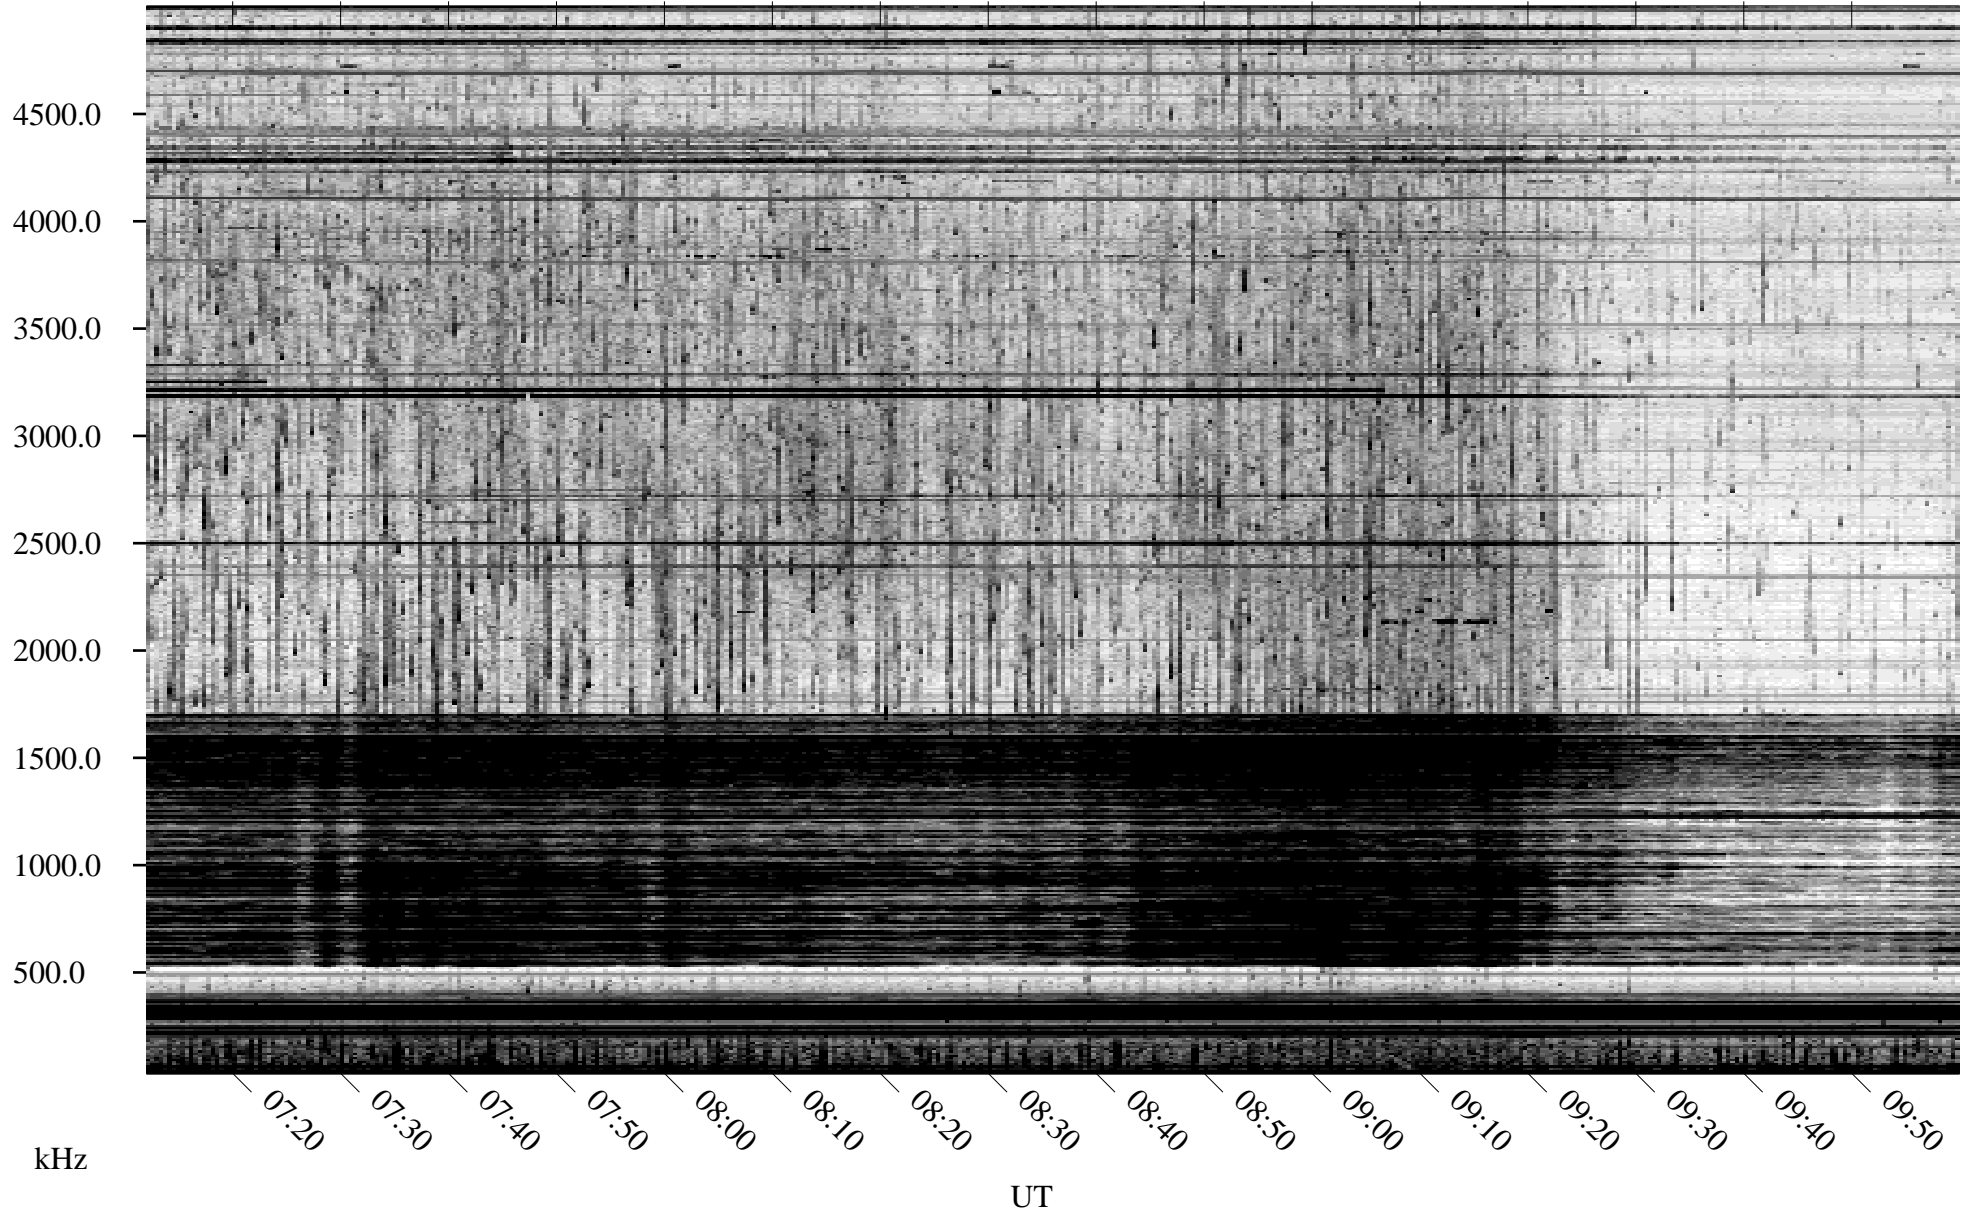

09/08/2010 Churchill, Manitoba

Linear Scale Black = 161 White = 15

ch102511.r00SUm max_12

Page 1

09/08/2010 Churchill, Manitoba

Linear Scale Black = 161 White = 15

ch102511.r00SUm max_12

Page 2

09/09/2010 Churchill, Manitoba

Linear Scale Black = 161 White = 15

ch10251l.r00SUm max_12

Page 3

09/09/2010 Churchill, Manitoba

Linear Scale Black = 161 White = 15

ch10251l.r00SUm max_12

Page 4

09/09/2010 Churchill, Manitoba

Linear Scale Black = 161 White = 15

ch102511.r00SUm max_12

Page 5

09/09/2010 Churchill, Manitoba

Linear Scale Black = 161 White = 15

ch10251l.r00SUm max_12

Page 6

09/09/2010 Churchill, Manitoba

Linear Scale Black = 161 White = 15

ch102511.r00SUm max_12

Page 7

09/09/2010 Churchill, Manitoba

Linear Scale Black = 161 White = 15

ch102511.r00SUm max_12

Page 8