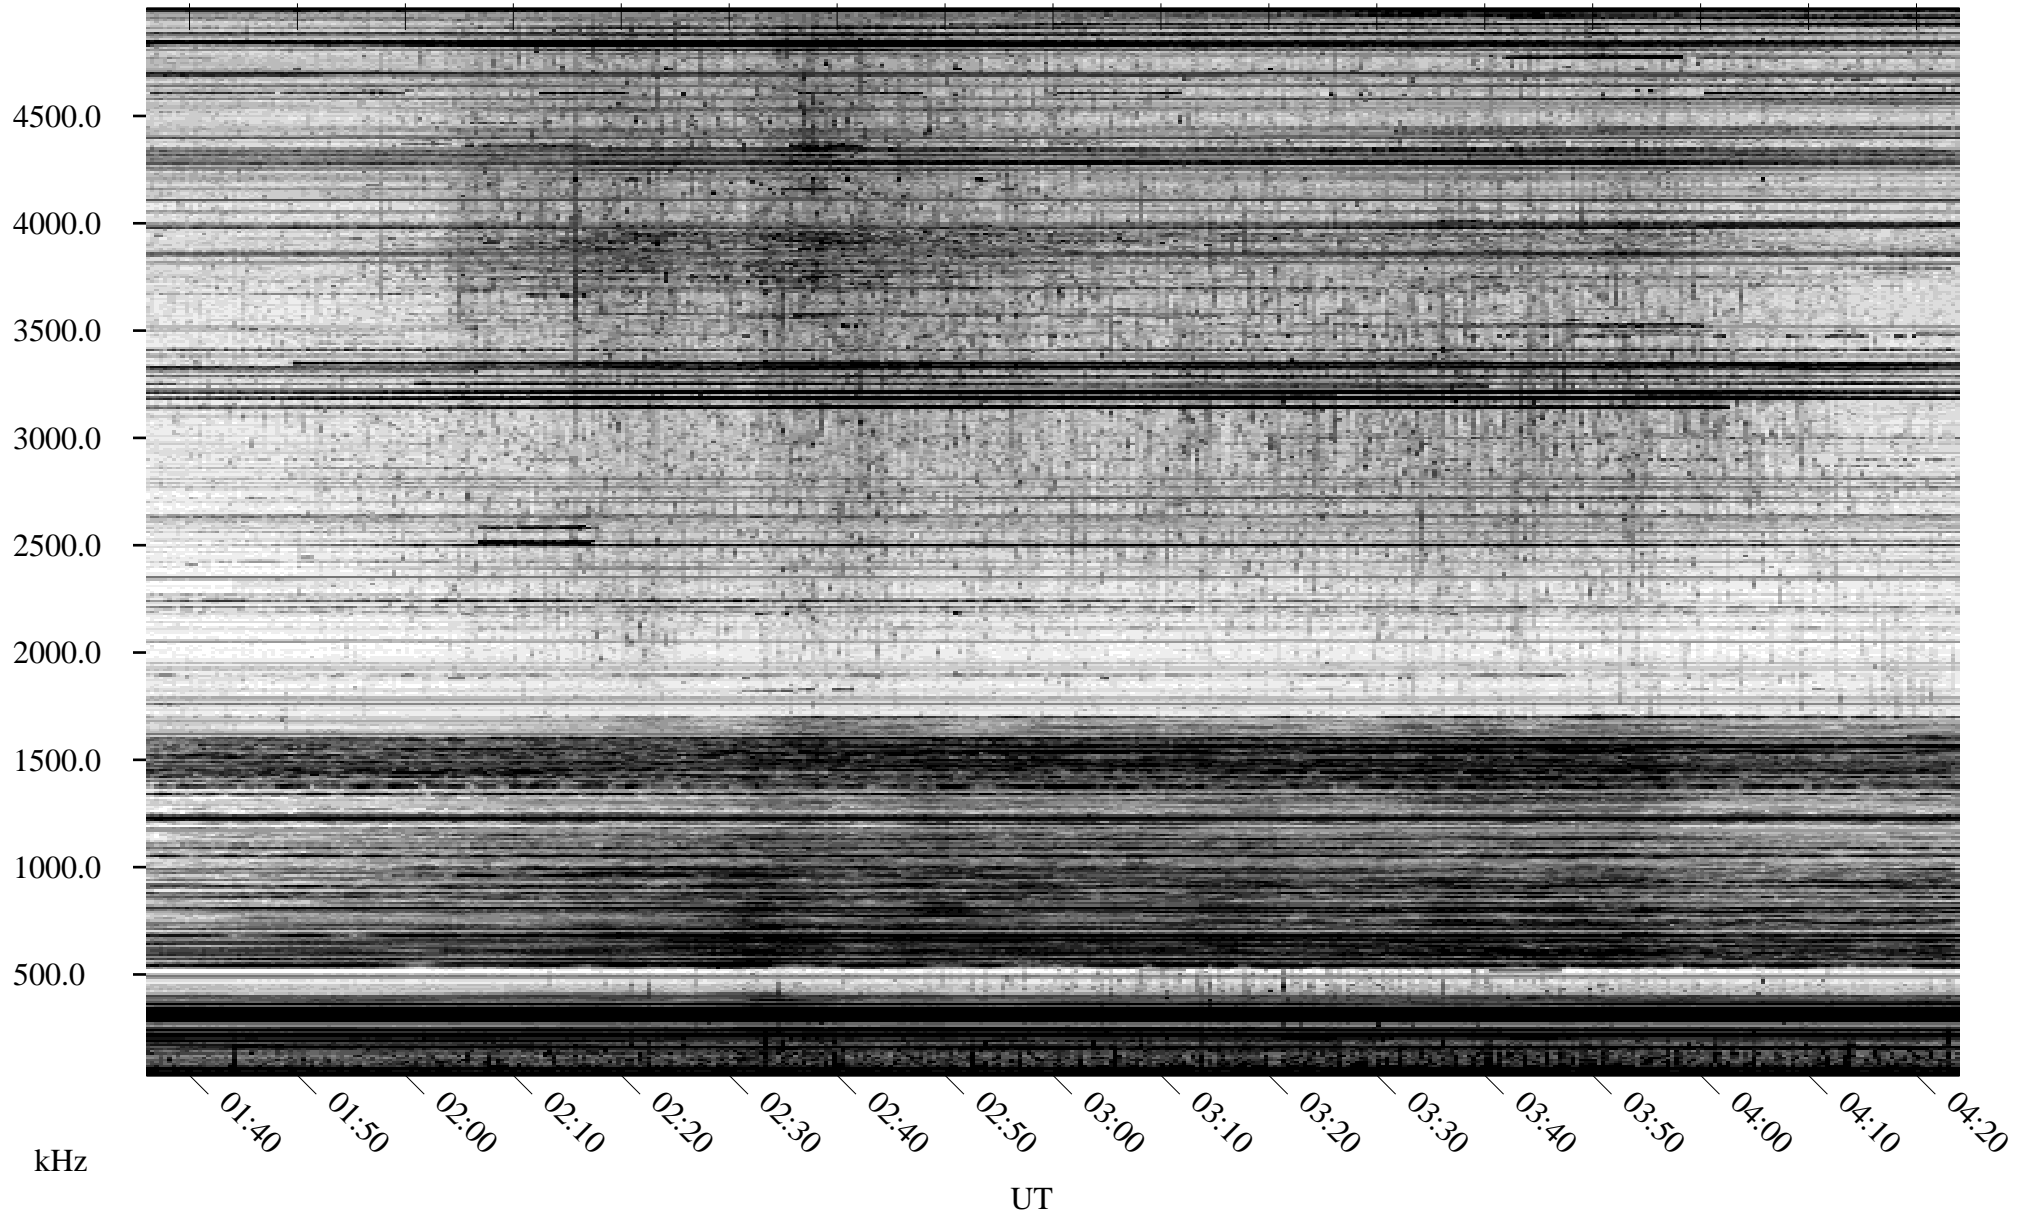

09/08/2010 Churchill, Manitoba

Linear Scale Black = 161 White = 15

ch102511.r00SUm max_12

Page 1

09/08/2010 Churchill, Manitoba

Linear Scale Black = 161 White = 15

ch102511.r00SUm max_12

Page 2

09/09/2010 Churchill, Manitoba

Linear Scale Black = 161 White = 15

ch10251l.r00SUm max_12

Page 3

09/09/2010 Churchill, Manitoba

Linear Scale Black = 161 White = 15

ch10251l.r00SUm max_12

Page 4

09/09/2010 Churchill, Manitoba

Linear Scale Black = 161 White = 15

ch102511.r00SUm max_12

Page 5

09/09/2010 Churchill, Manitoba

Linear Scale Black = 161 White = 15

ch10251l.r00SUm max_12

Page 6

09/09/2010 Churchill, Manitoba

Linear Scale Black = 161 White = 15

ch102511.r00SUm max_12

Page 7

09/09/2010 Churchill, Manitoba

Linear Scale Black = 161 White = 15

ch102511.r00SUm max_12

Page 8