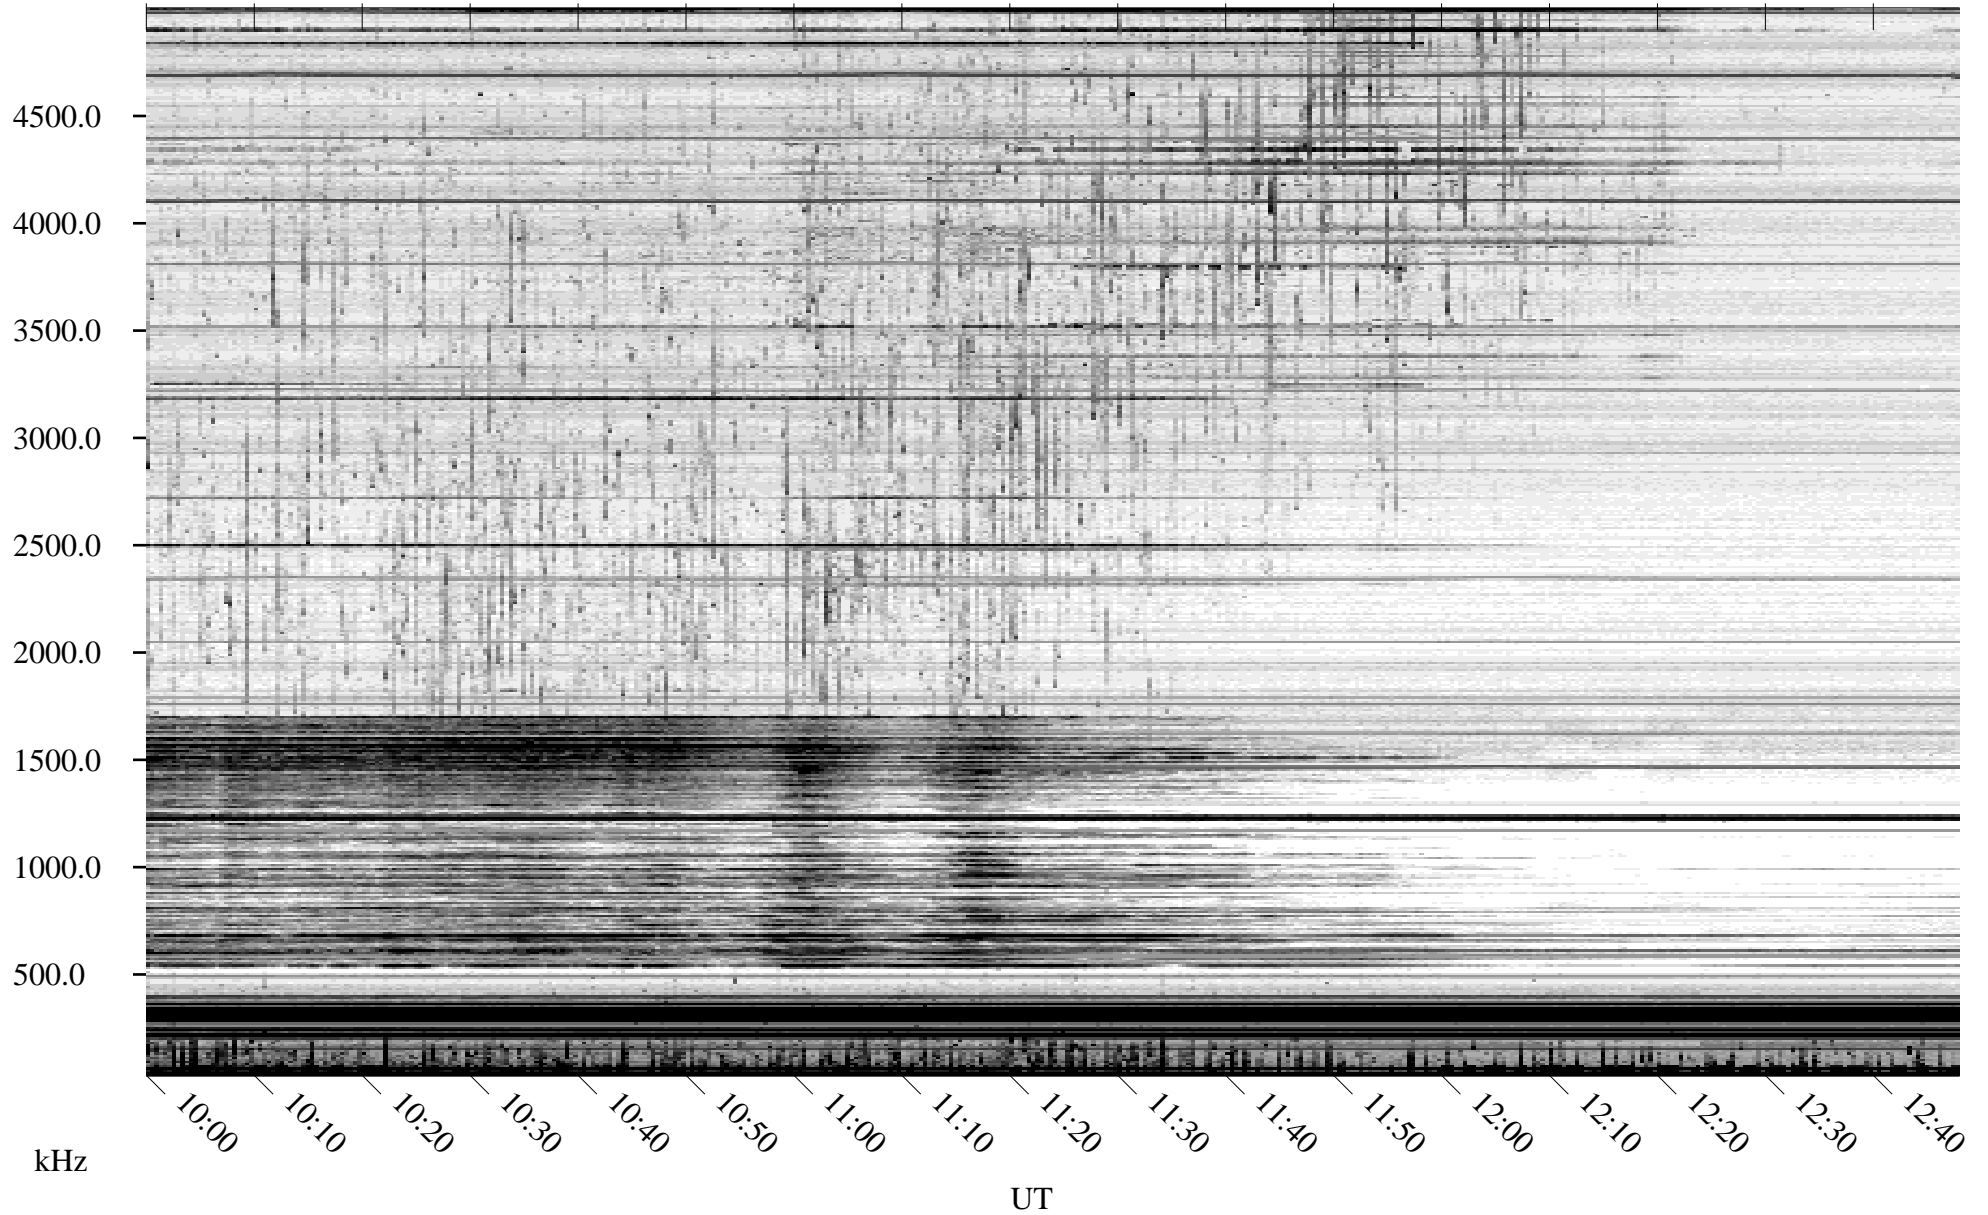

09/08/2010 Churchill, Manitoba

Linear Scale Black = 161 White = 15

ch102511.r00SUm max_12

Page 1

09/08/2010 Churchill, Manitoba

Linear Scale Black = 161 White = 15

ch102511.r00SUm max_12

Page 2

09/09/2010 Churchill, Manitoba

Linear Scale Black = 161 White = 15

ch10251l.r00SUm max_12

Page 3

09/09/2010 Churchill, Manitoba

Linear Scale Black = 161 White = 15

ch10251l.r00SUm max_12

Page 4

09/09/2010 Churchill, Manitoba

Linear Scale Black = 161 White = 15

ch102511.r00SUm max_12

Page 5

09/09/2010 Churchill, Manitoba

Linear Scale Black = 161 White = 15

ch10251l.r00SUm max_12

Page 6

09/09/2010 Churchill, Manitoba

Linear Scale Black = 161 White = 15

ch102511.r00SUm max_12

Page 7

09/09/2010 Churchill, Manitoba

Linear Scale Black = 161 White = 15

ch102511.r00SUm max_12

Page 8