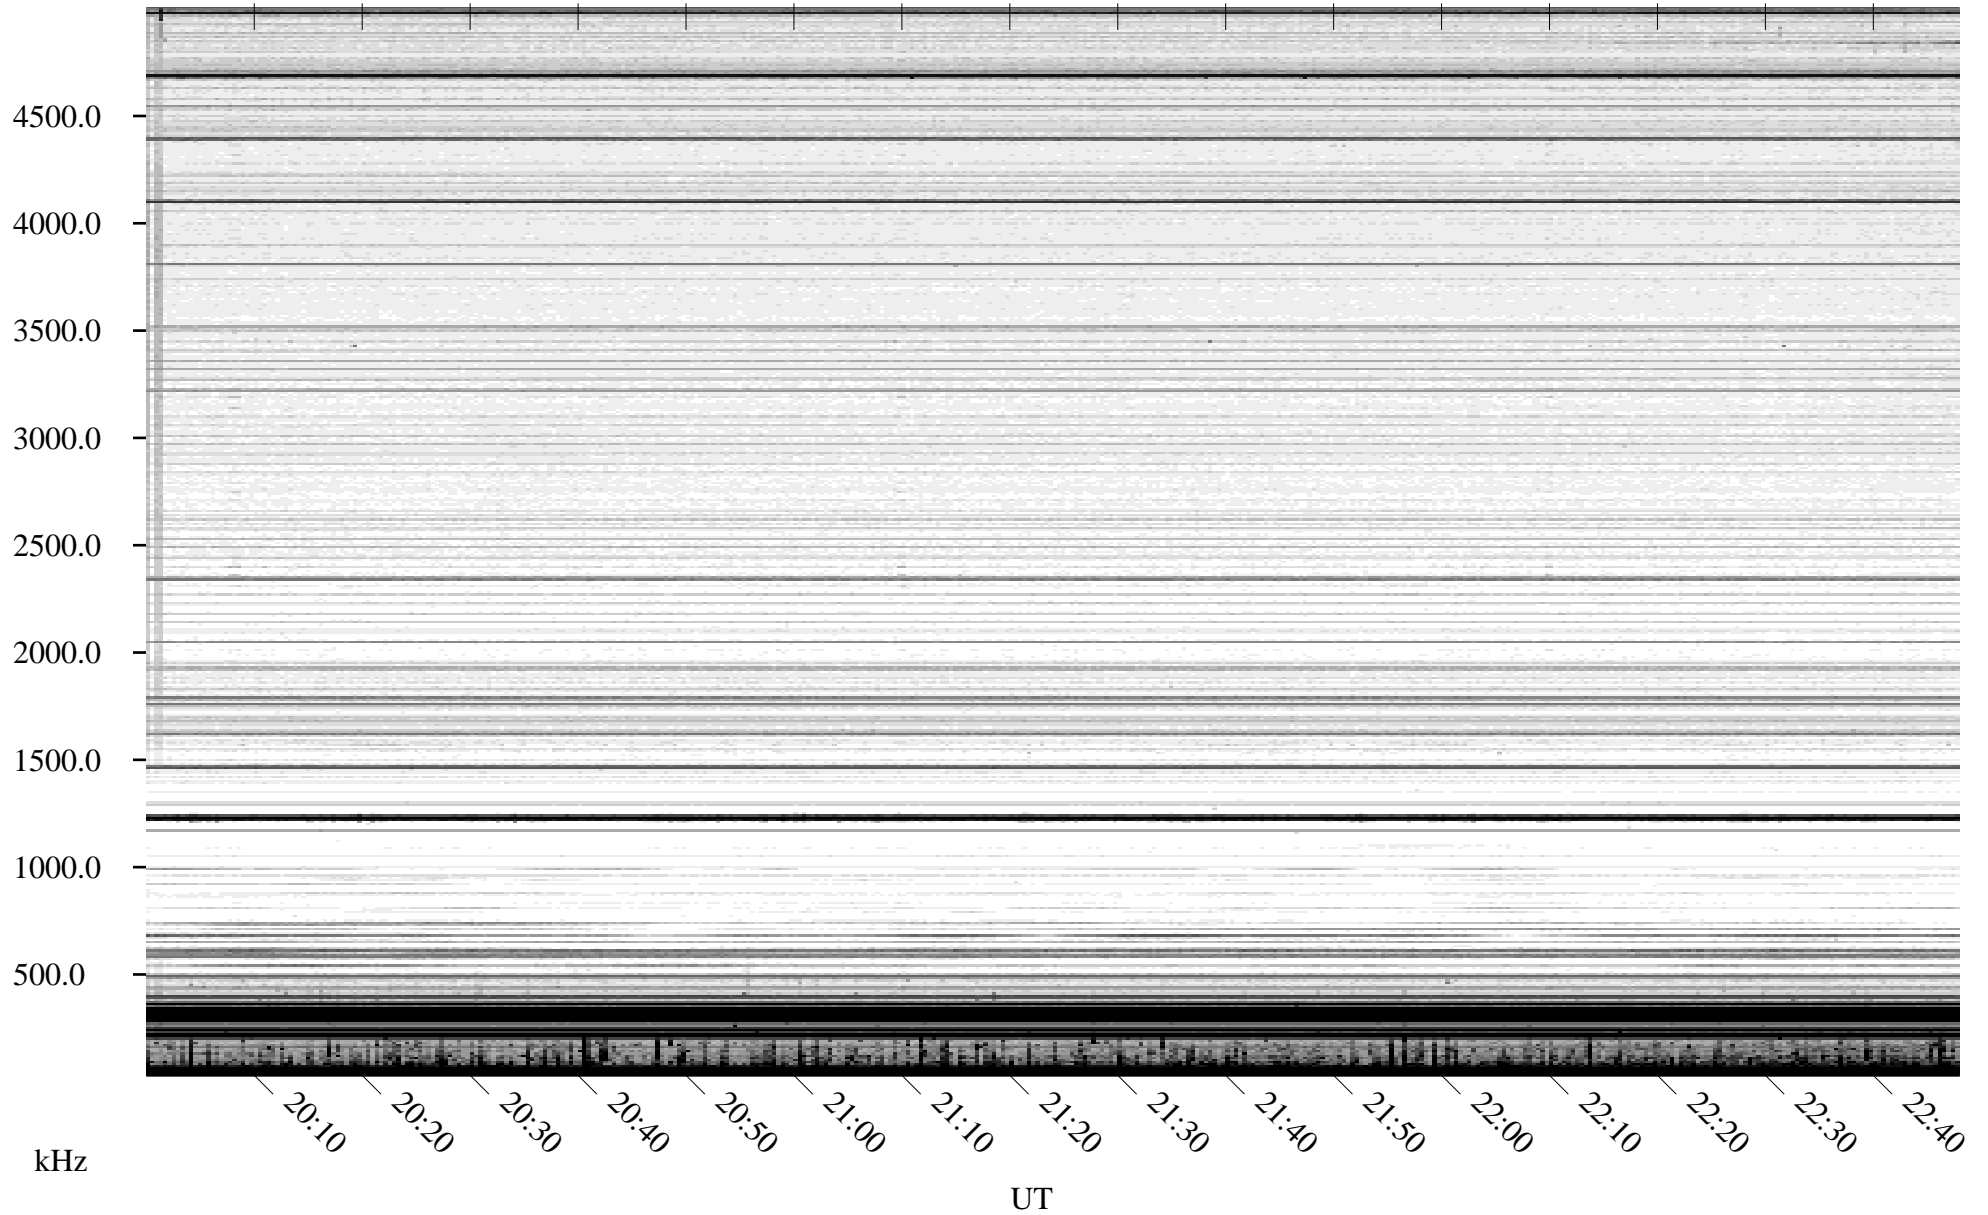

# 09/09/2010 Churchill, Manitoba

Linear Scale    Black = 161    White = 15

ch10252l.r00SUm max\_12

Page 1

# 09/09/2010 Churchill, Manitoba

Linear Scale    Black = 161    White = 15

ch10252l.r00SUm max\_12

Page 2

# 09/10/2010 Churchill, Manitoba

Linear Scale    Black = 161    White = 15

ch10252l.r00SUm max\_12

Page 3

# 09/10/2010 Churchill, Manitoba

Linear Scale    Black = 161    White = 15

ch10252l.r00SUm max\_12

Page 4