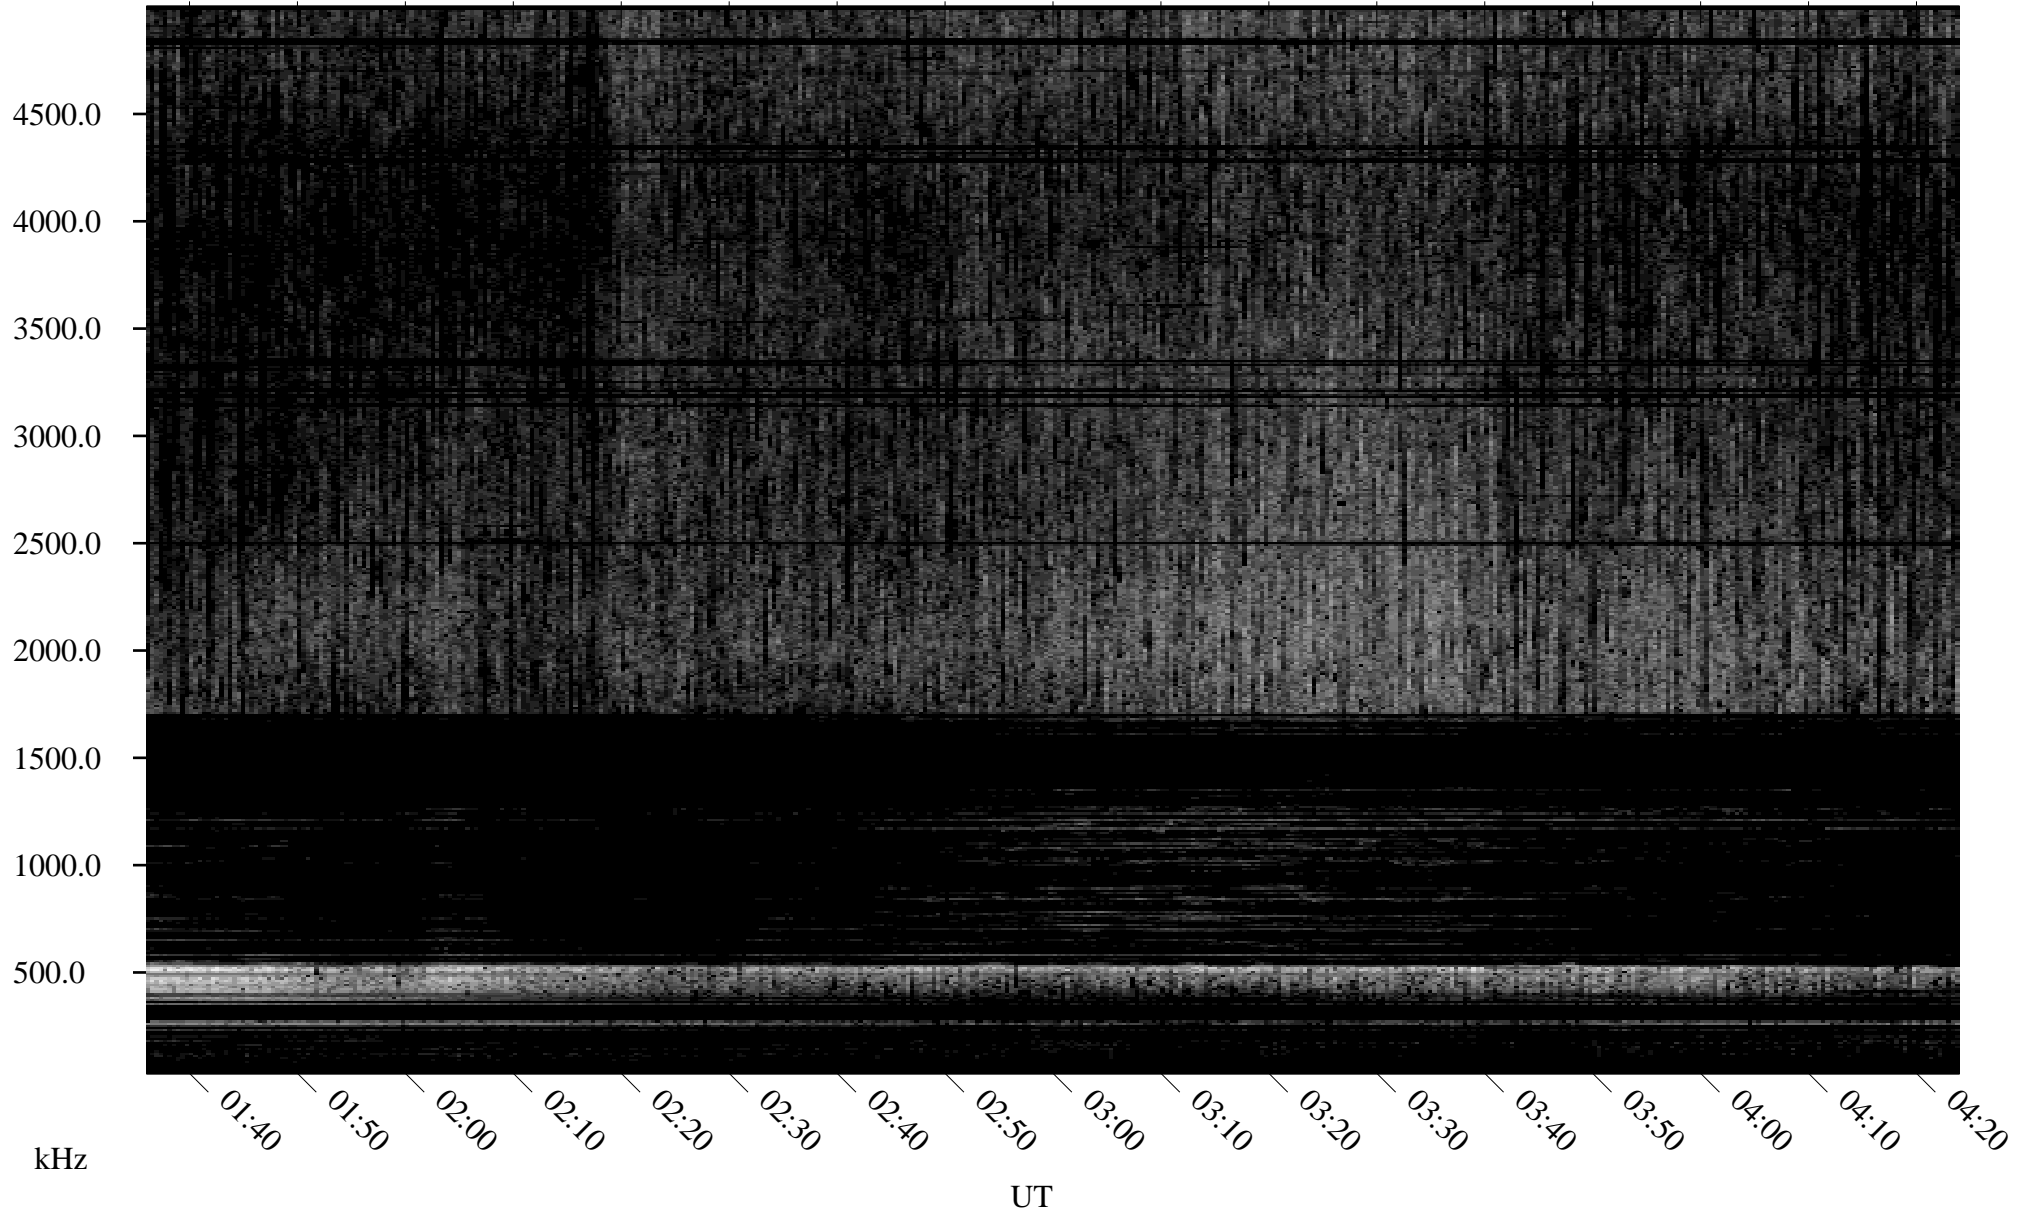

# 09/09/2010 Churchill, Manitoba

Linear Scale    Black = 161    White = 15

ch10252l.r00SUm max\_12

Page 1

# 09/09/2010 Churchill, Manitoba

Linear Scale    Black = 161    White = 15

ch10252l.r00SUm max\_12

Page 2

# 09/10/2010 Churchill, Manitoba

Linear Scale    Black = 161    White = 15

ch10252l.r00SUm max\_12

Page 3

# 09/10/2010 Churchill, Manitoba

Linear Scale    Black = 161    White = 15

ch10252l.r00SUm max\_12

Page 4