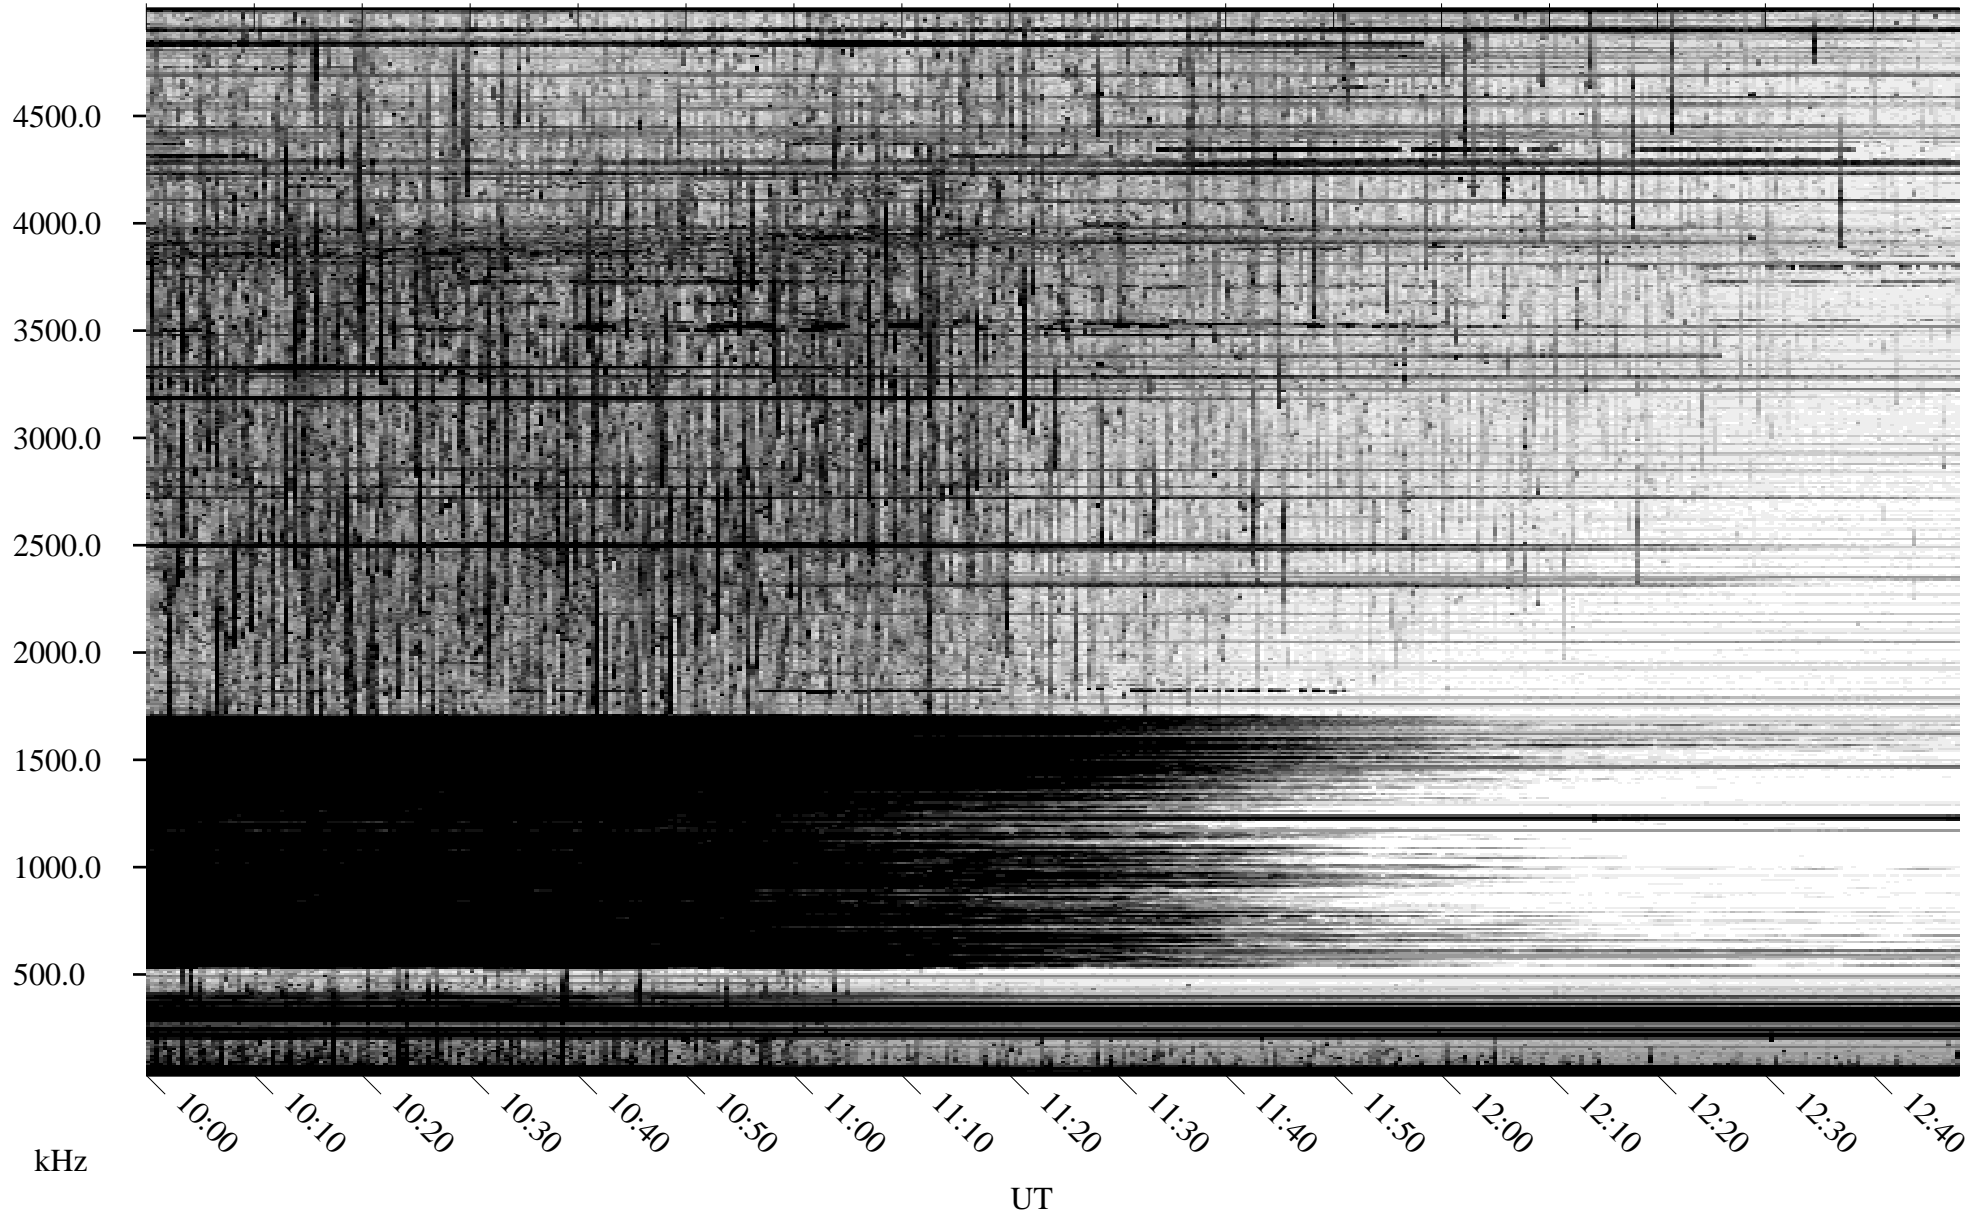

# 09/10/2010 Churchill, Manitoba

Linear Scale    Black = 161    White = 15

ch10252l.r00SUm max\_12

Page 4

# 09/10/2010 Churchill, Manitoba

Linear Scale    Black = 161    White = 15

ch10252l.r00SUm max\_12

Page 5

# 09/10/2010 Churchill, Manitoba

Linear Scale    Black = 161    White = 15

ch10252l.r00SUm max\_12

Page 6

# 09/10/2010 Churchill, Manitoba

Linear Scale    Black = 161    White = 15

ch10252l.r00SUm max\_12

Page 7