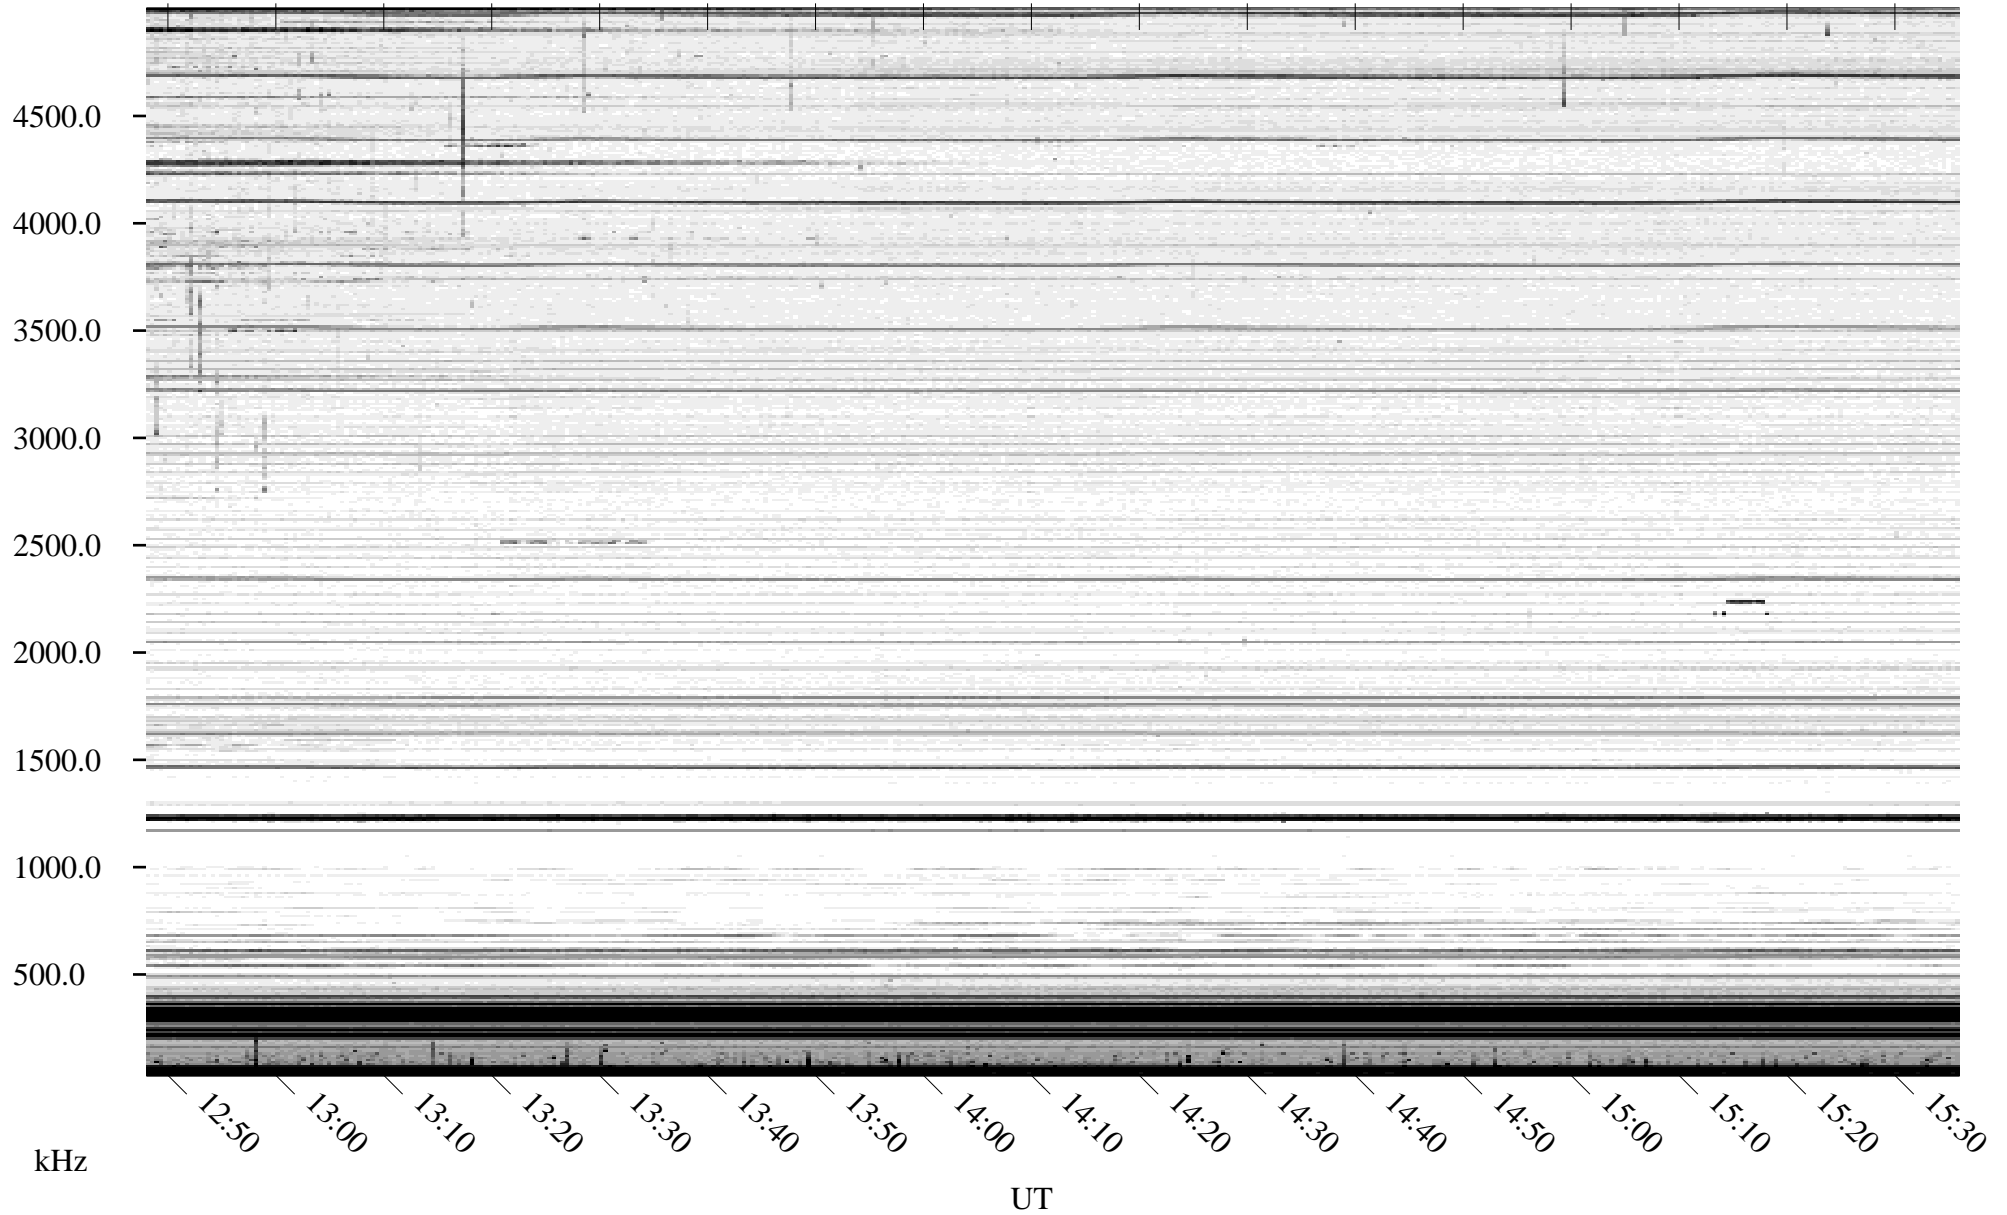

# 09/10/2010 Churchill, Manitoba

Linear Scale    Black = 161    White = 15

ch10252l.r00SUm max\_12

Page 5

# 09/10/2010 Churchill, Manitoba

Linear Scale    Black = 161    White = 15

ch10252l.r00SUm max\_12

Page 6

# 09/10/2010 Churchill, Manitoba

Linear Scale    Black = 161    White = 15

ch10252l.r00SUm max\_12

Page 7

# 09/10/2010 Churchill, Manitoba

Linear Scale    Black = 161    White = 15

ch10252l.r00SUm max\_12

Page 8