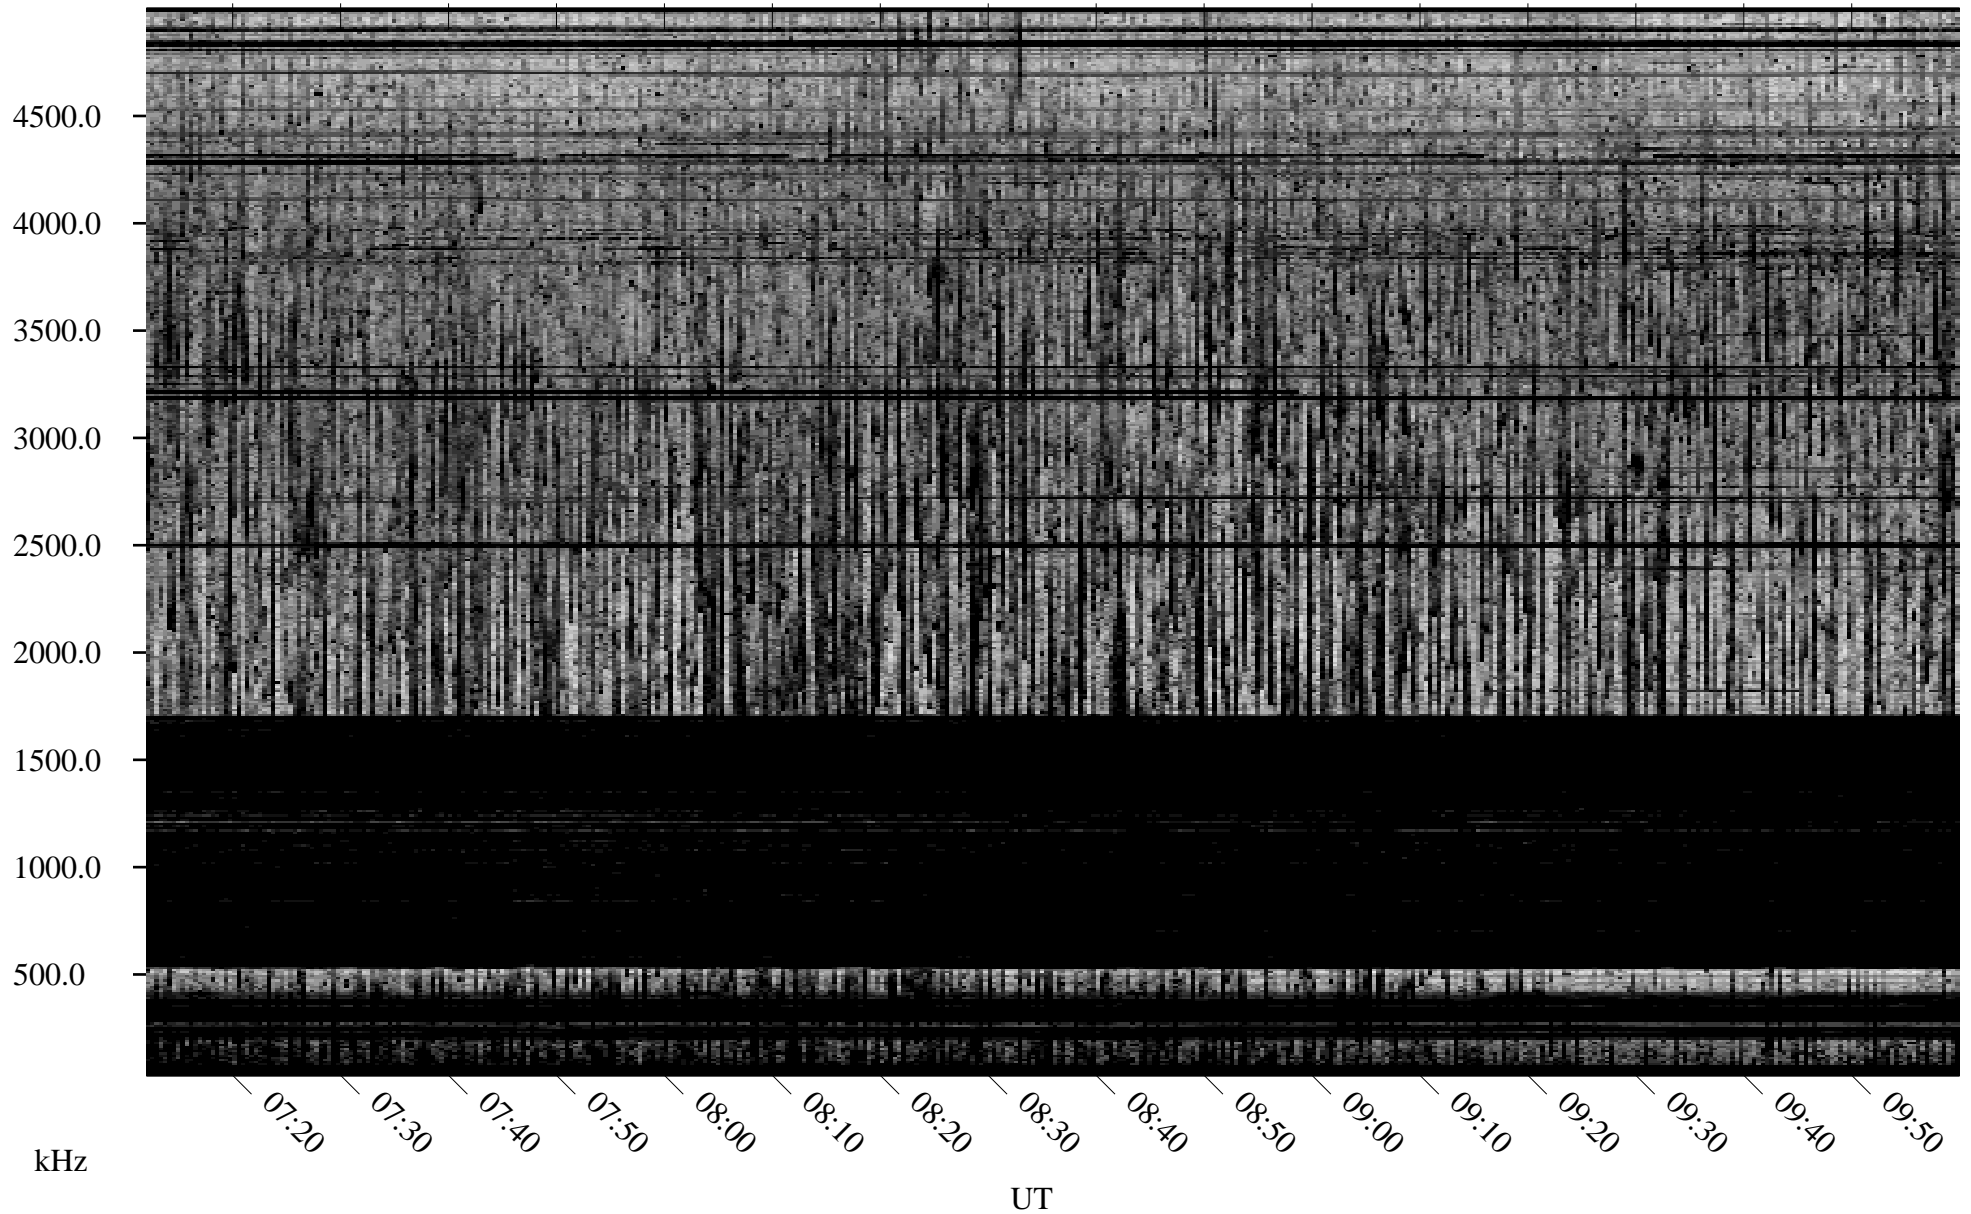

# 09/10/2010 Churchill, Manitoba

Linear Scale    Black = 161    White = 15

ch10252l.r00SUm max\_12

Page 3

# 09/10/2010 Churchill, Manitoba

Linear Scale    Black = 161    White = 15

ch10252l.r00SUm max\_12

Page 4

# 09/10/2010 Churchill, Manitoba

Linear Scale    Black = 161    White = 15

ch10252l.r00SUm max\_12

Page 5

# 09/10/2010 Churchill, Manitoba

Linear Scale    Black = 161    White = 15

ch10252l.r00SUm max\_12

Page 6