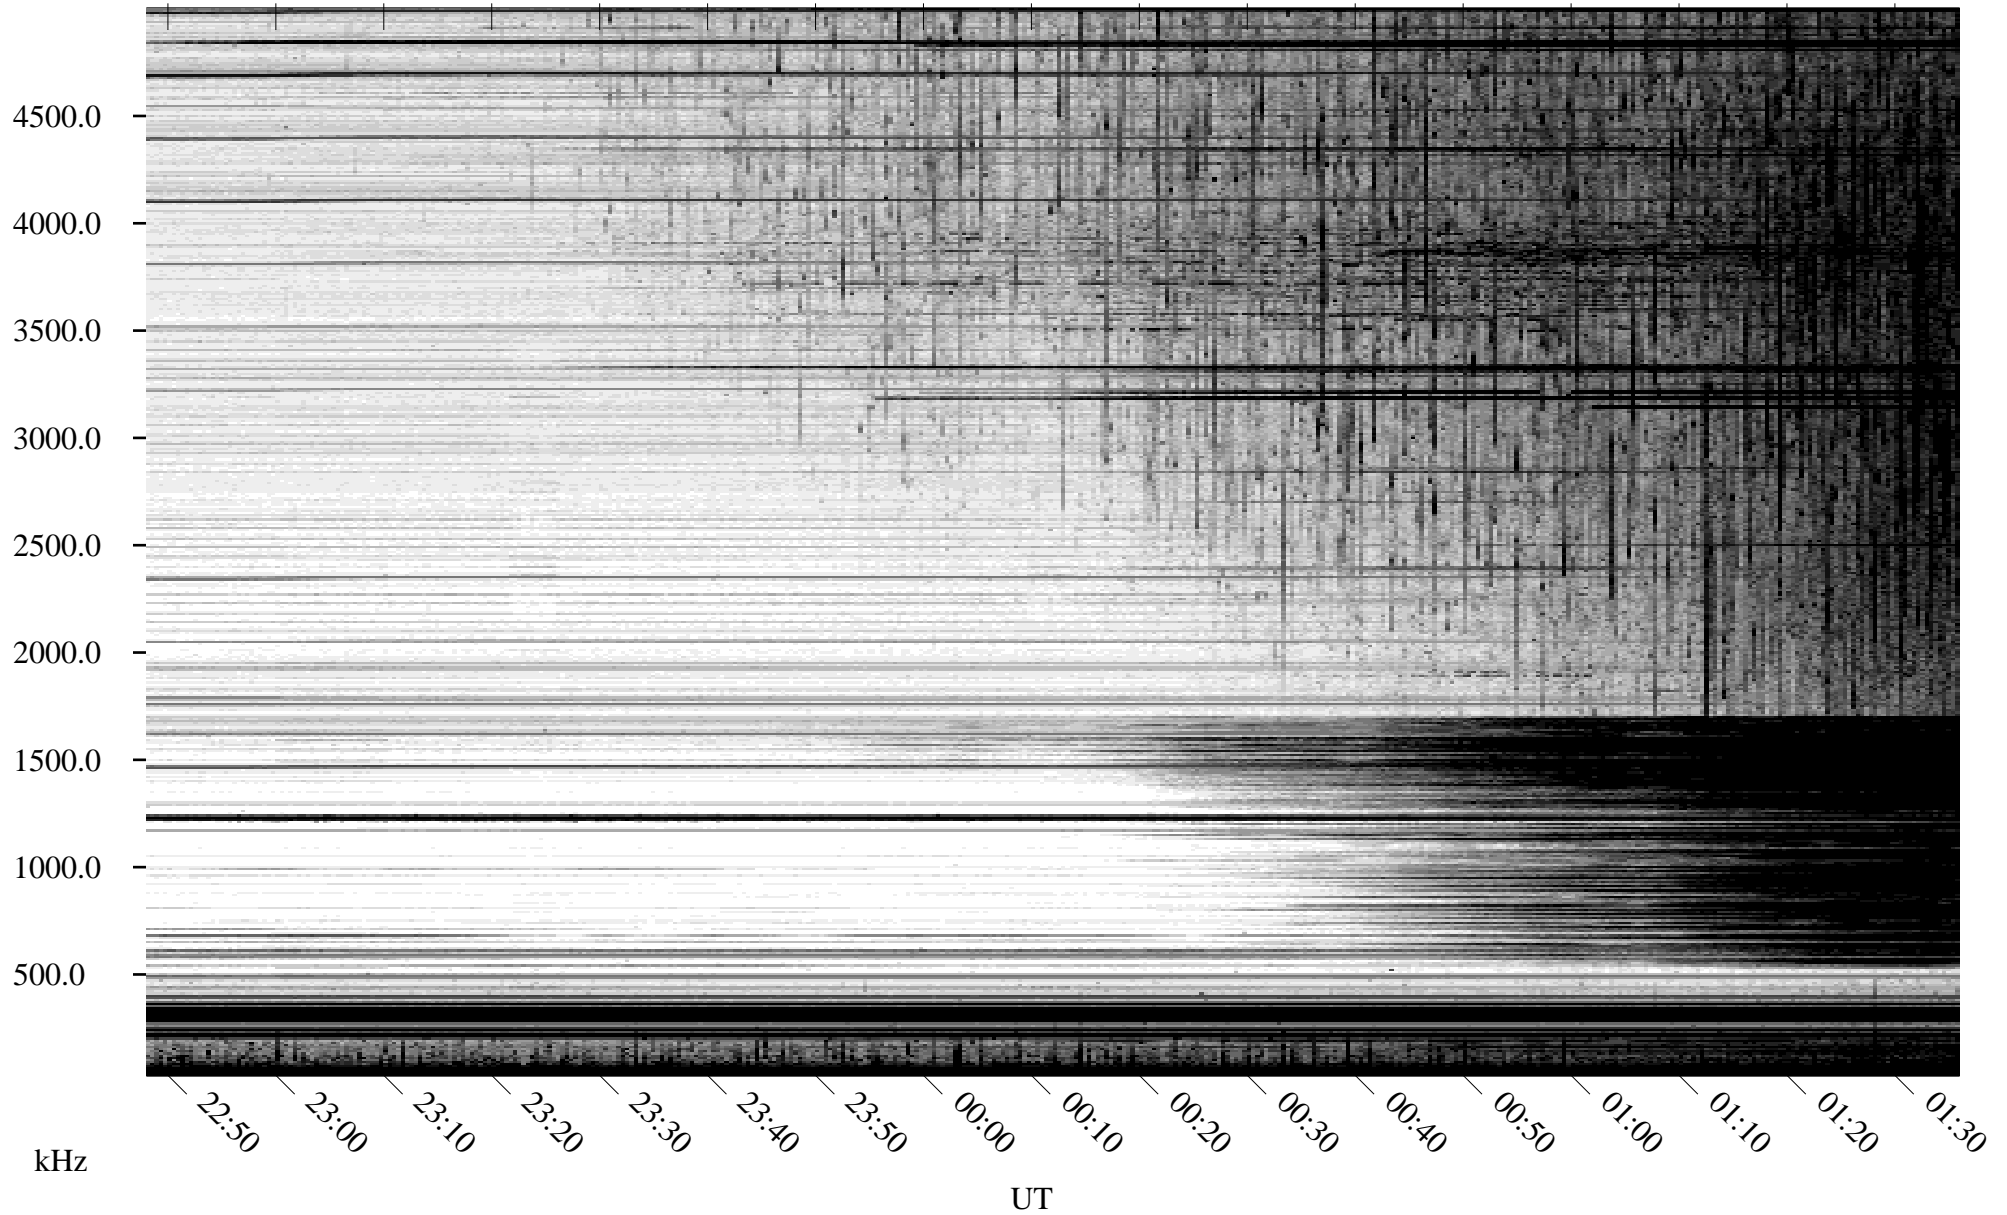

# 09/09/2010 Churchill, Manitoba

Linear Scale    Black = 161    White = 15

ch10252l.r00SUm max\_12

Page 1

# 09/09/2010 Churchill, Manitoba

Linear Scale    Black = 161    White = 15

ch10252l.r00SUm max\_12

Page 2

# 09/10/2010 Churchill, Manitoba

Linear Scale    Black = 161    White = 15

ch10252l.r00SUm max\_12

Page 3

# 09/10/2010 Churchill, Manitoba

Linear Scale    Black = 161    White = 15

ch10252l.r00SUm max\_12

Page 4