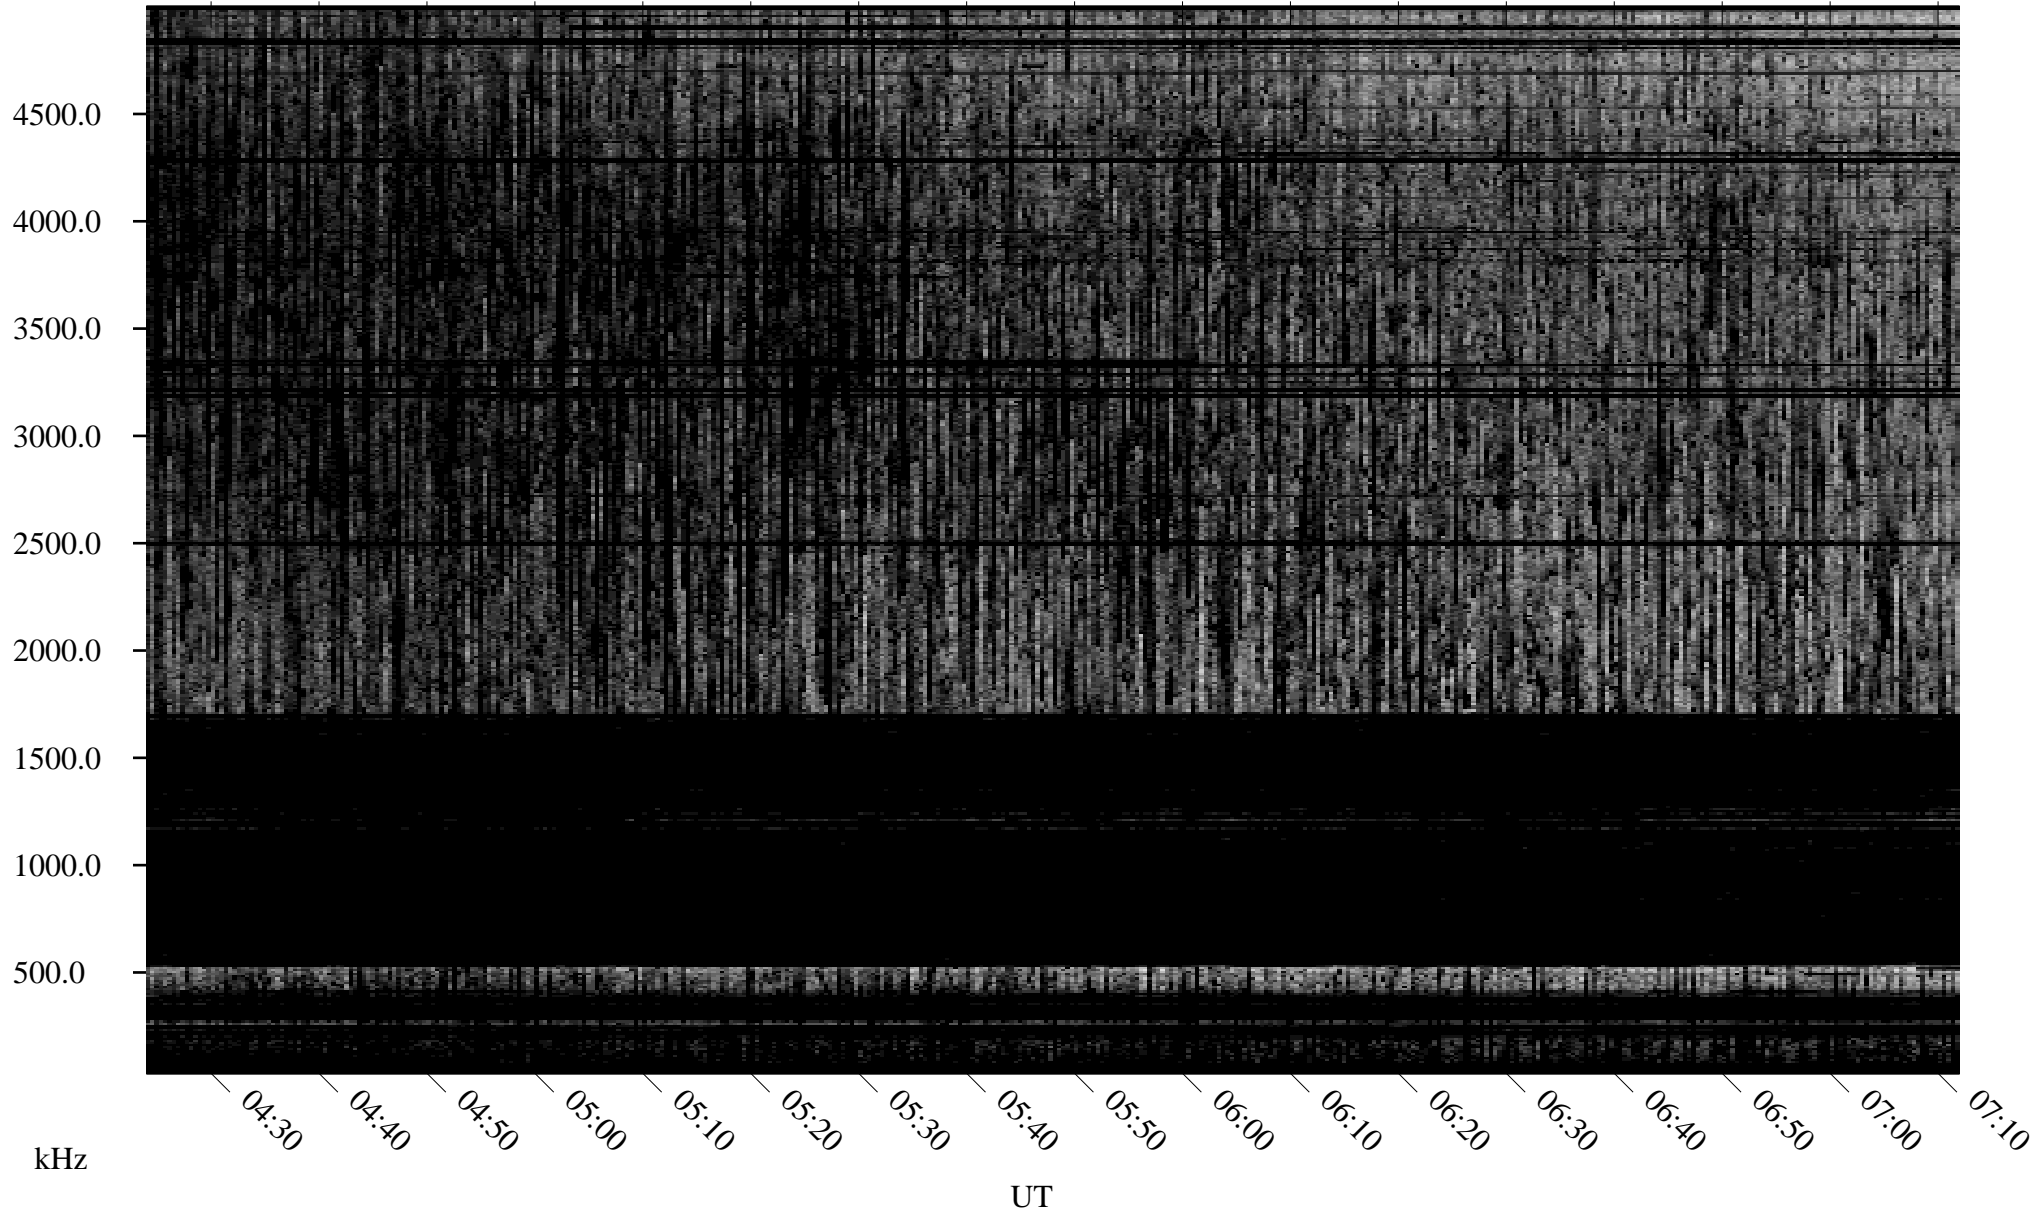

# 09/09/2010 Churchill, Manitoba

Linear Scale    Black = 161    White = 15

ch10252l.r00SUm max\_12

Page 2

# 09/10/2010 Churchill, Manitoba

Linear Scale    Black = 161    White = 15

ch10252l.r00SUm max\_12

Page 3

# 09/10/2010 Churchill, Manitoba

Linear Scale    Black = 161    White = 15

ch10252l.r00SUm max\_12

Page 4

# 09/10/2010 Churchill, Manitoba

Linear Scale    Black = 161    White = 15

ch10252l.r00SUm max\_12

Page 5