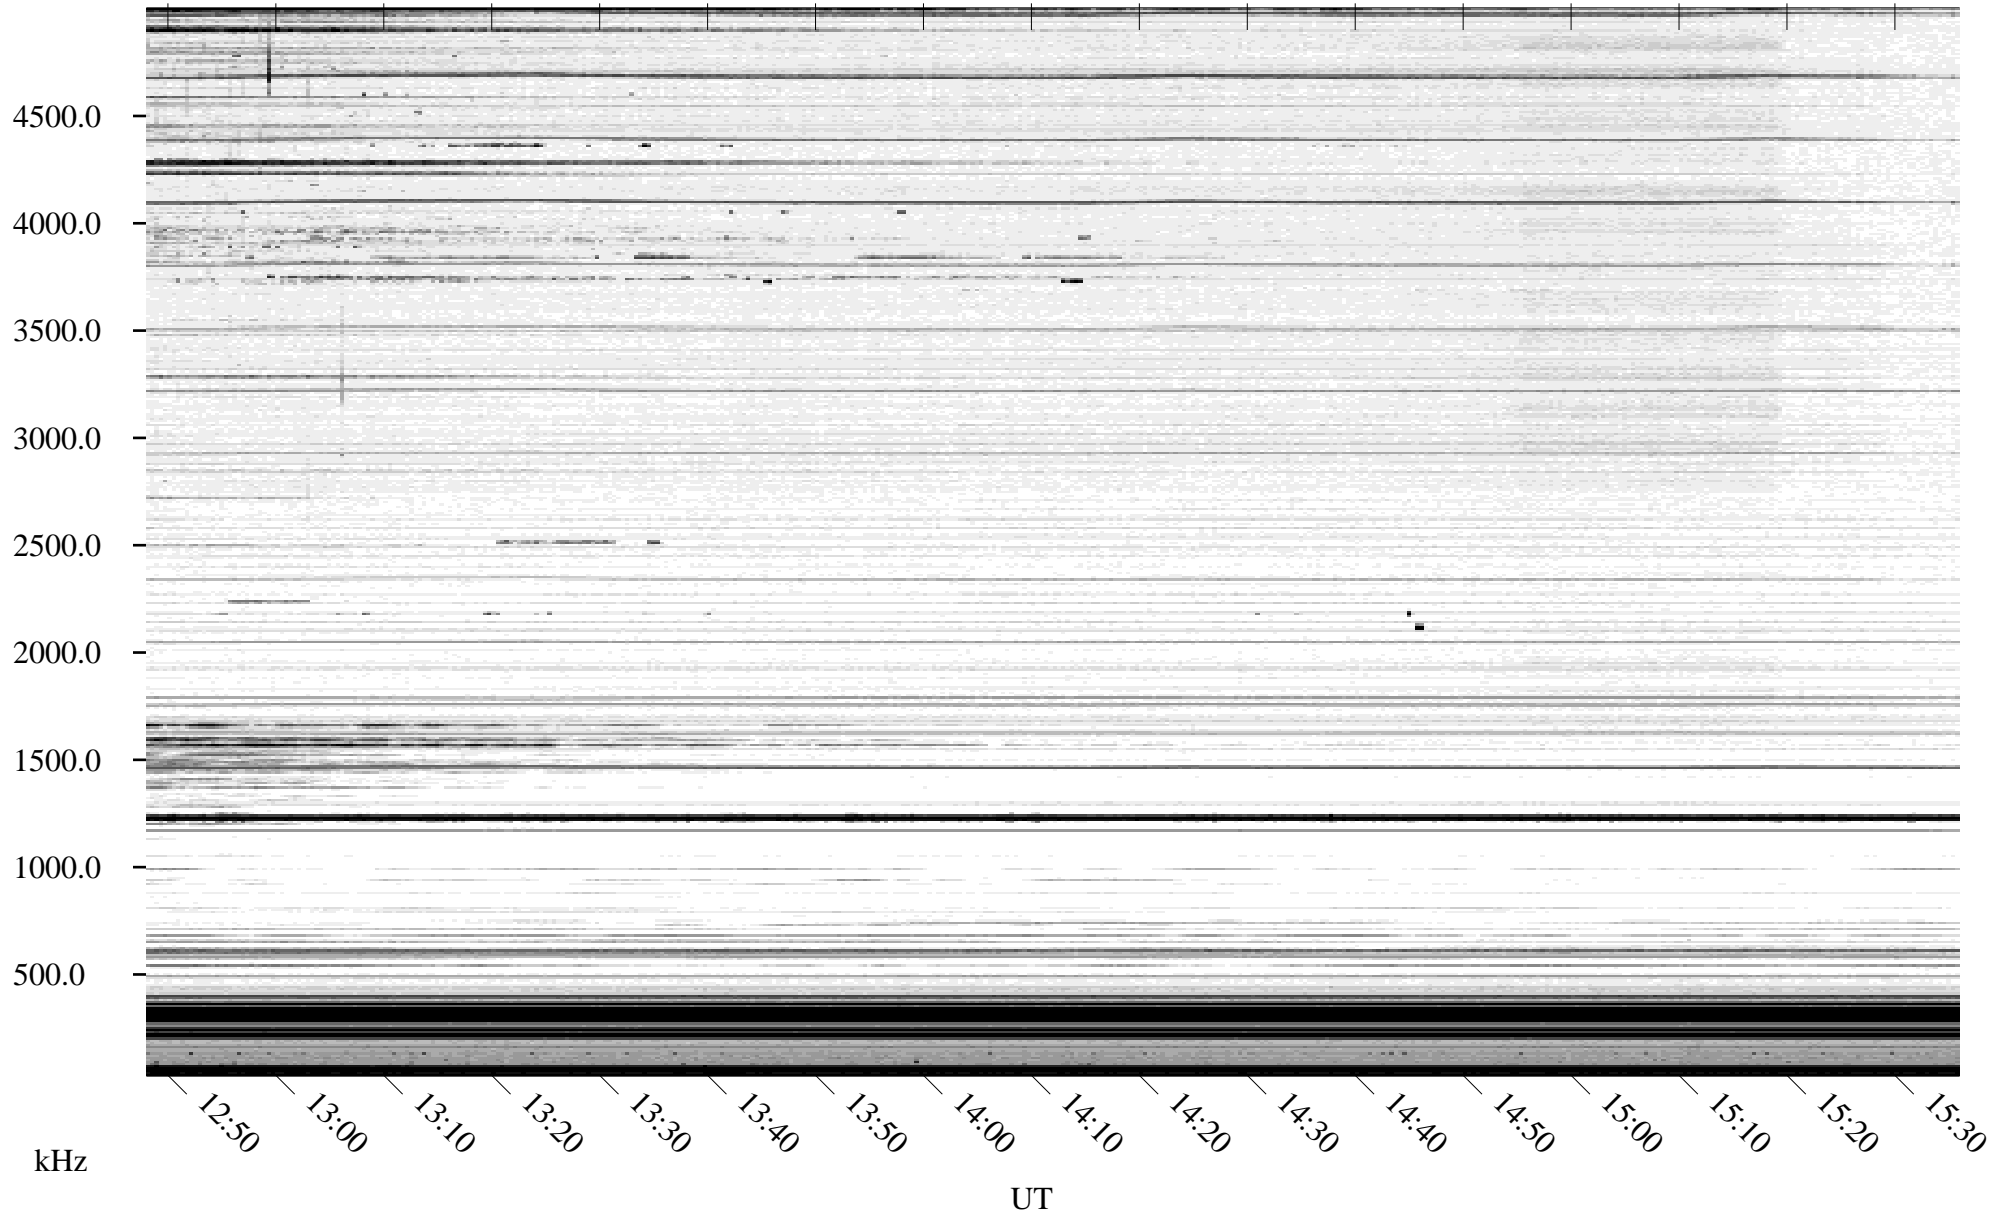

09/10/2010 Churchill, Manitoba

Linear Scale Black = 161 White = 15

ch10253l.r00SUm max_12

Page 1

09/10/2010 Churchill, Manitoba

Linear Scale Black = 161 White = 15

ch10253l.r00SUm max_12

Page 2

09/11/2010 Churchill, Manitoba

Linear Scale Black = 161 White = 15

ch10253l.r00SUm max_12

Page 3

09/11/2010 Churchill, Manitoba

Linear Scale Black = 161 White = 15

ch10253l.r00SUm max_12

Page 4

09/11/2010 Churchill, Manitoba

Linear Scale Black = 161 White = 15

ch10253l.r00SUm max_12

Page 5

09/11/2010 Churchill, Manitoba

Linear Scale Black = 161 White = 15

ch10253l.r00SUm max_12

Page 6

09/11/2010 Churchill, Manitoba

Linear Scale Black = 161 White = 15

ch10253l.r00SUm max_12

Page 7

09/11/2010 Churchill, Manitoba

Linear Scale Black = 161 White = 15

ch10253l.r00SUm max_12