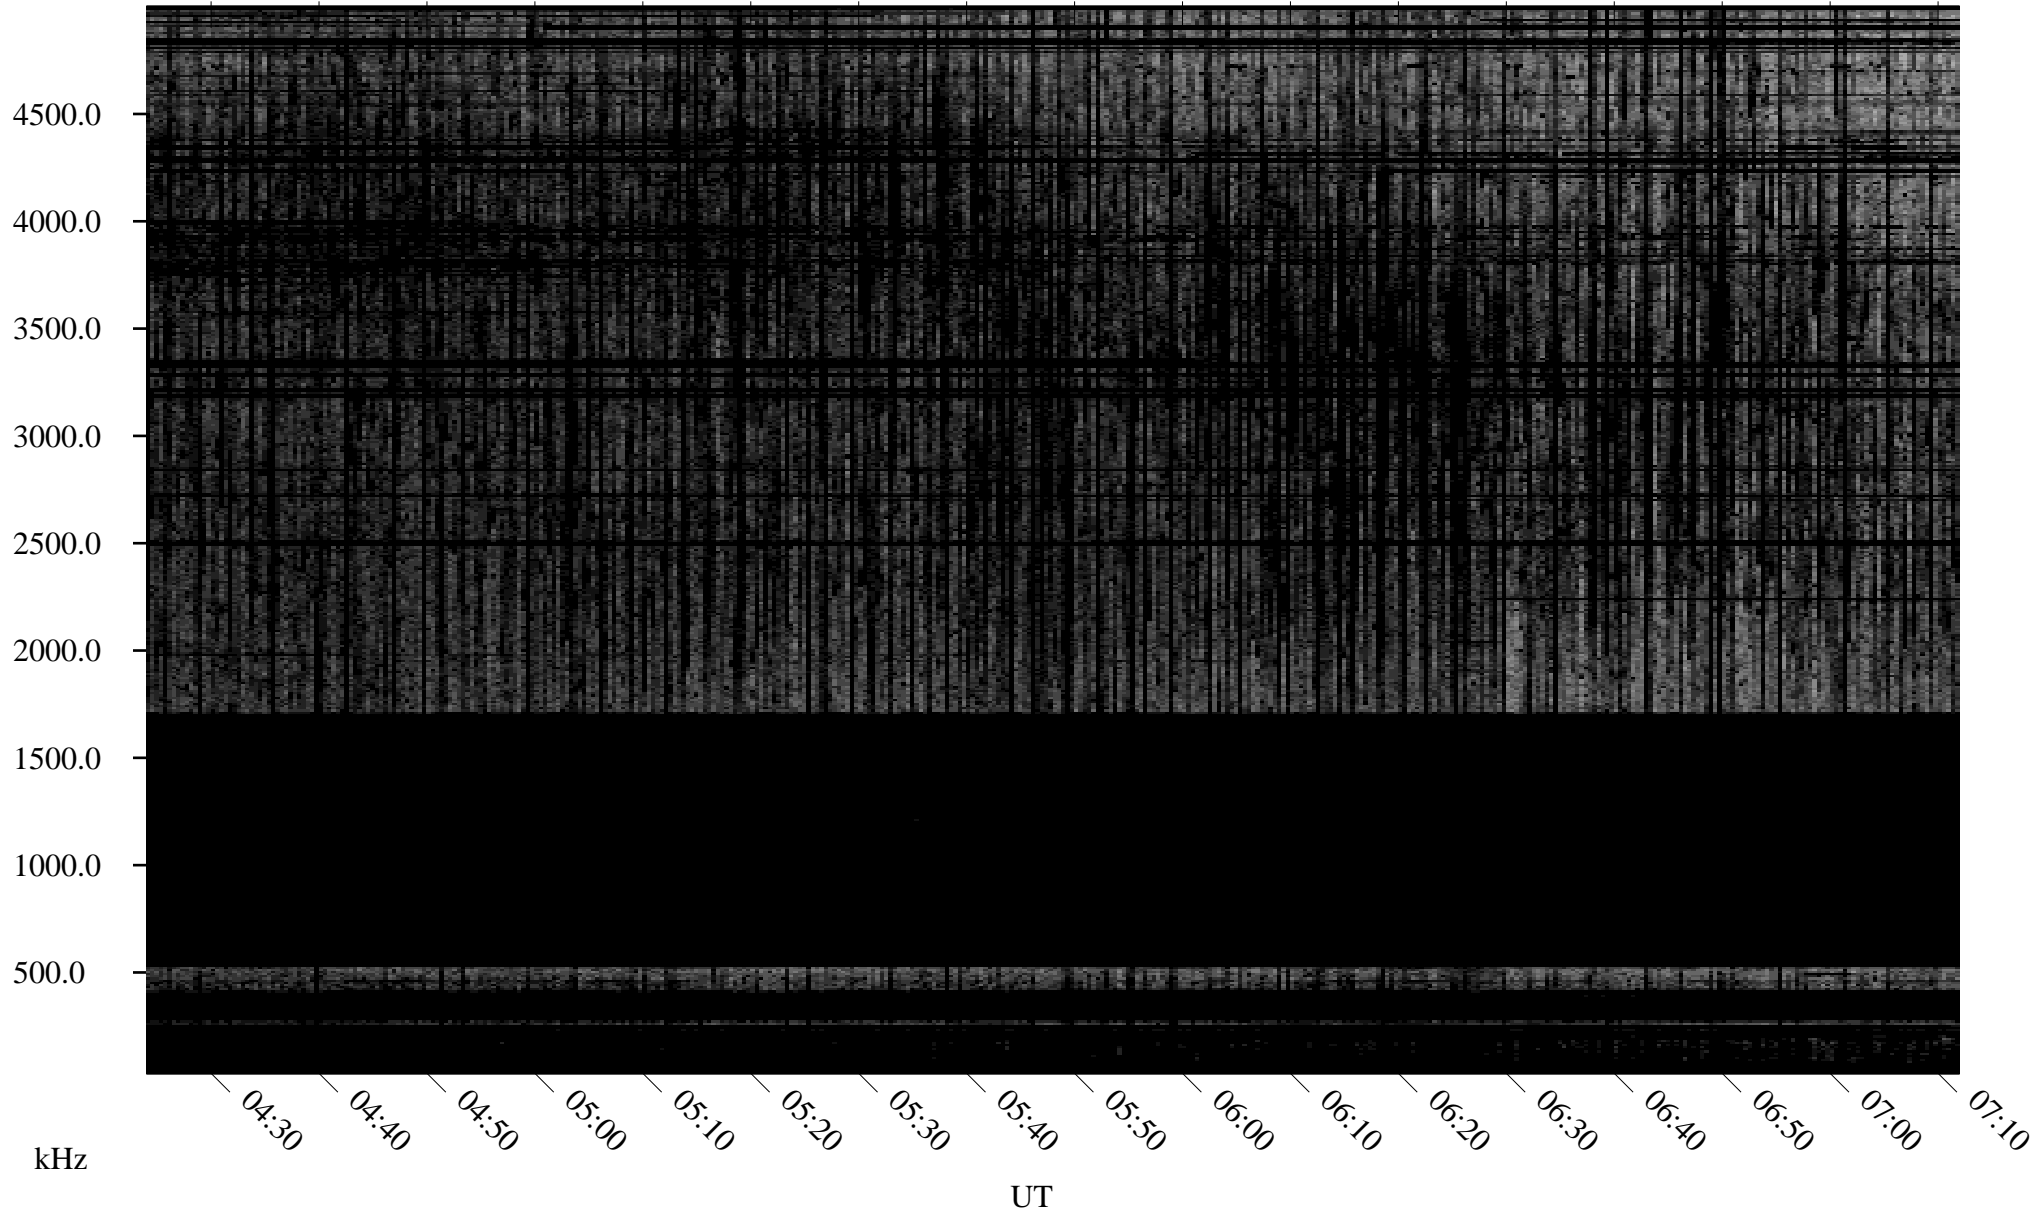

09/10/2010 Churchill, Manitoba

Linear Scale Black = 161 White = 15

ch10253l.r00SUm max_12

Page 1

09/10/2010 Churchill, Manitoba

Linear Scale Black = 161 White = 15

ch10253l.r00SUm max_12

Page 2

09/11/2010 Churchill, Manitoba

Linear Scale Black = 161 White = 15

ch10253l.r00SUm max_12

Page 3

09/11/2010 Churchill, Manitoba

Linear Scale Black = 161 White = 15

ch10253l.r00SUm max_12

Page 4

09/11/2010 Churchill, Manitoba

Linear Scale Black = 161 White = 15

ch10253l.r00SUm max_12

Page 5

09/11/2010 Churchill, Manitoba

Linear Scale Black = 161 White = 15

ch10253l.r00SUm max_12

Page 6

09/11/2010 Churchill, Manitoba

Linear Scale Black = 161 White = 15

ch10253l.r00SUm max_12

Page 7

09/11/2010 Churchill, Manitoba

Linear Scale Black = 161 White = 15

ch10253l.r00SUm max_12