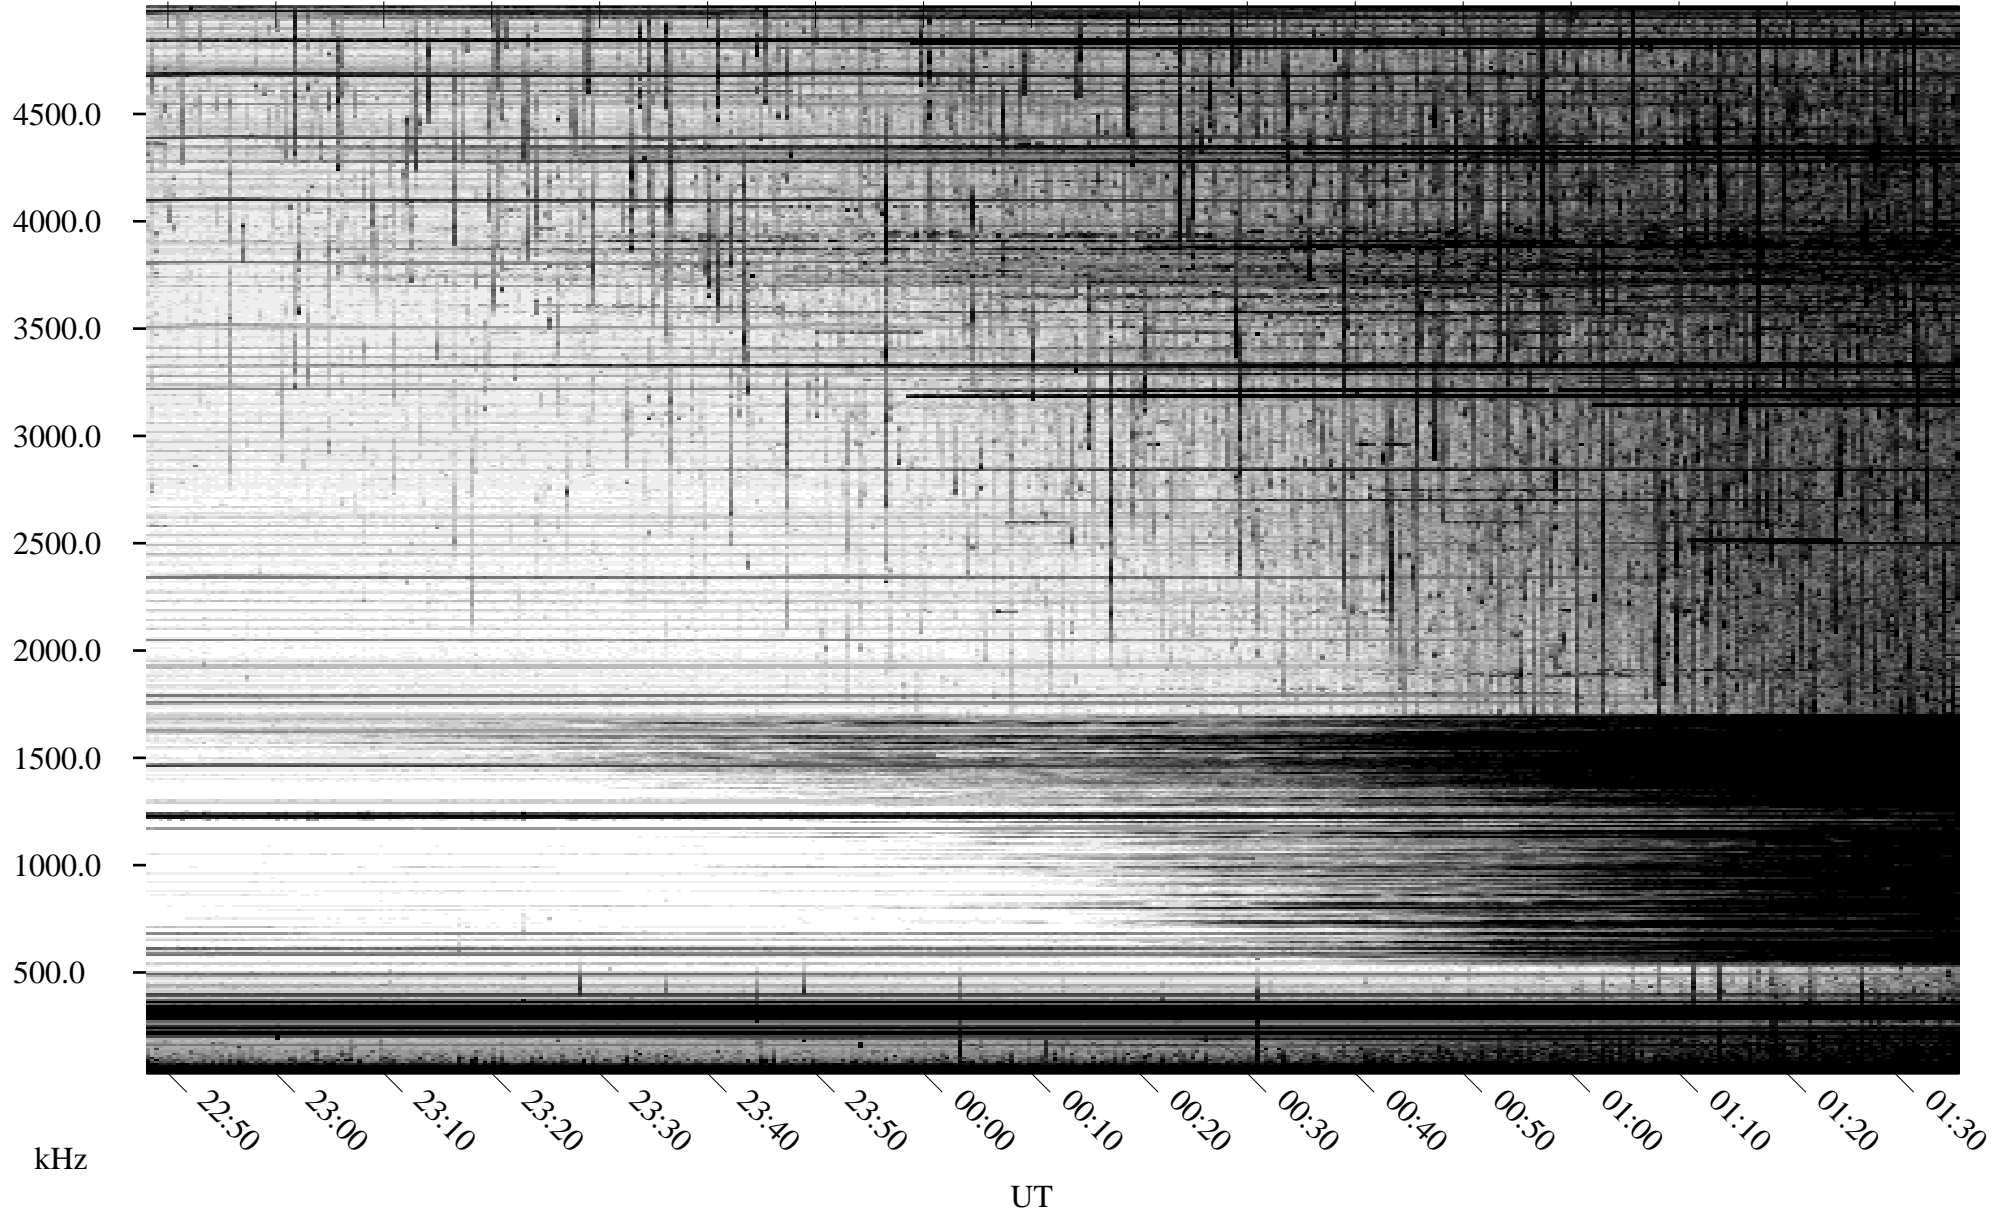

09/10/2010 Churchill, Manitoba

Linear Scale Black = 161 White = 15

ch10253l.r00SUm max_12

Page 1

09/10/2010 Churchill, Manitoba

Linear Scale Black = 161 White = 15

ch10253l.r00SUm max_12

Page 2

09/11/2010 Churchill, Manitoba

Linear Scale Black = 161 White = 15

ch10253l.r00SUm max_12

Page 3

09/11/2010 Churchill, Manitoba

Linear Scale Black = 161 White = 15

ch10253l.r00SUm max_12

Page 4

09/11/2010 Churchill, Manitoba

Linear Scale Black = 161 White = 15

ch10253l.r00SUm max_12

Page 5

09/11/2010 Churchill, Manitoba

Linear Scale Black = 161 White = 15

ch10253l.r00SUm max_12

Page 6

09/11/2010 Churchill, Manitoba

Linear Scale Black = 161 White = 15

ch10253l.r00SUm max_12

Page 7

09/11/2010 Churchill, Manitoba

Linear Scale Black = 161 White = 15

ch10253l.r00SUm max_12