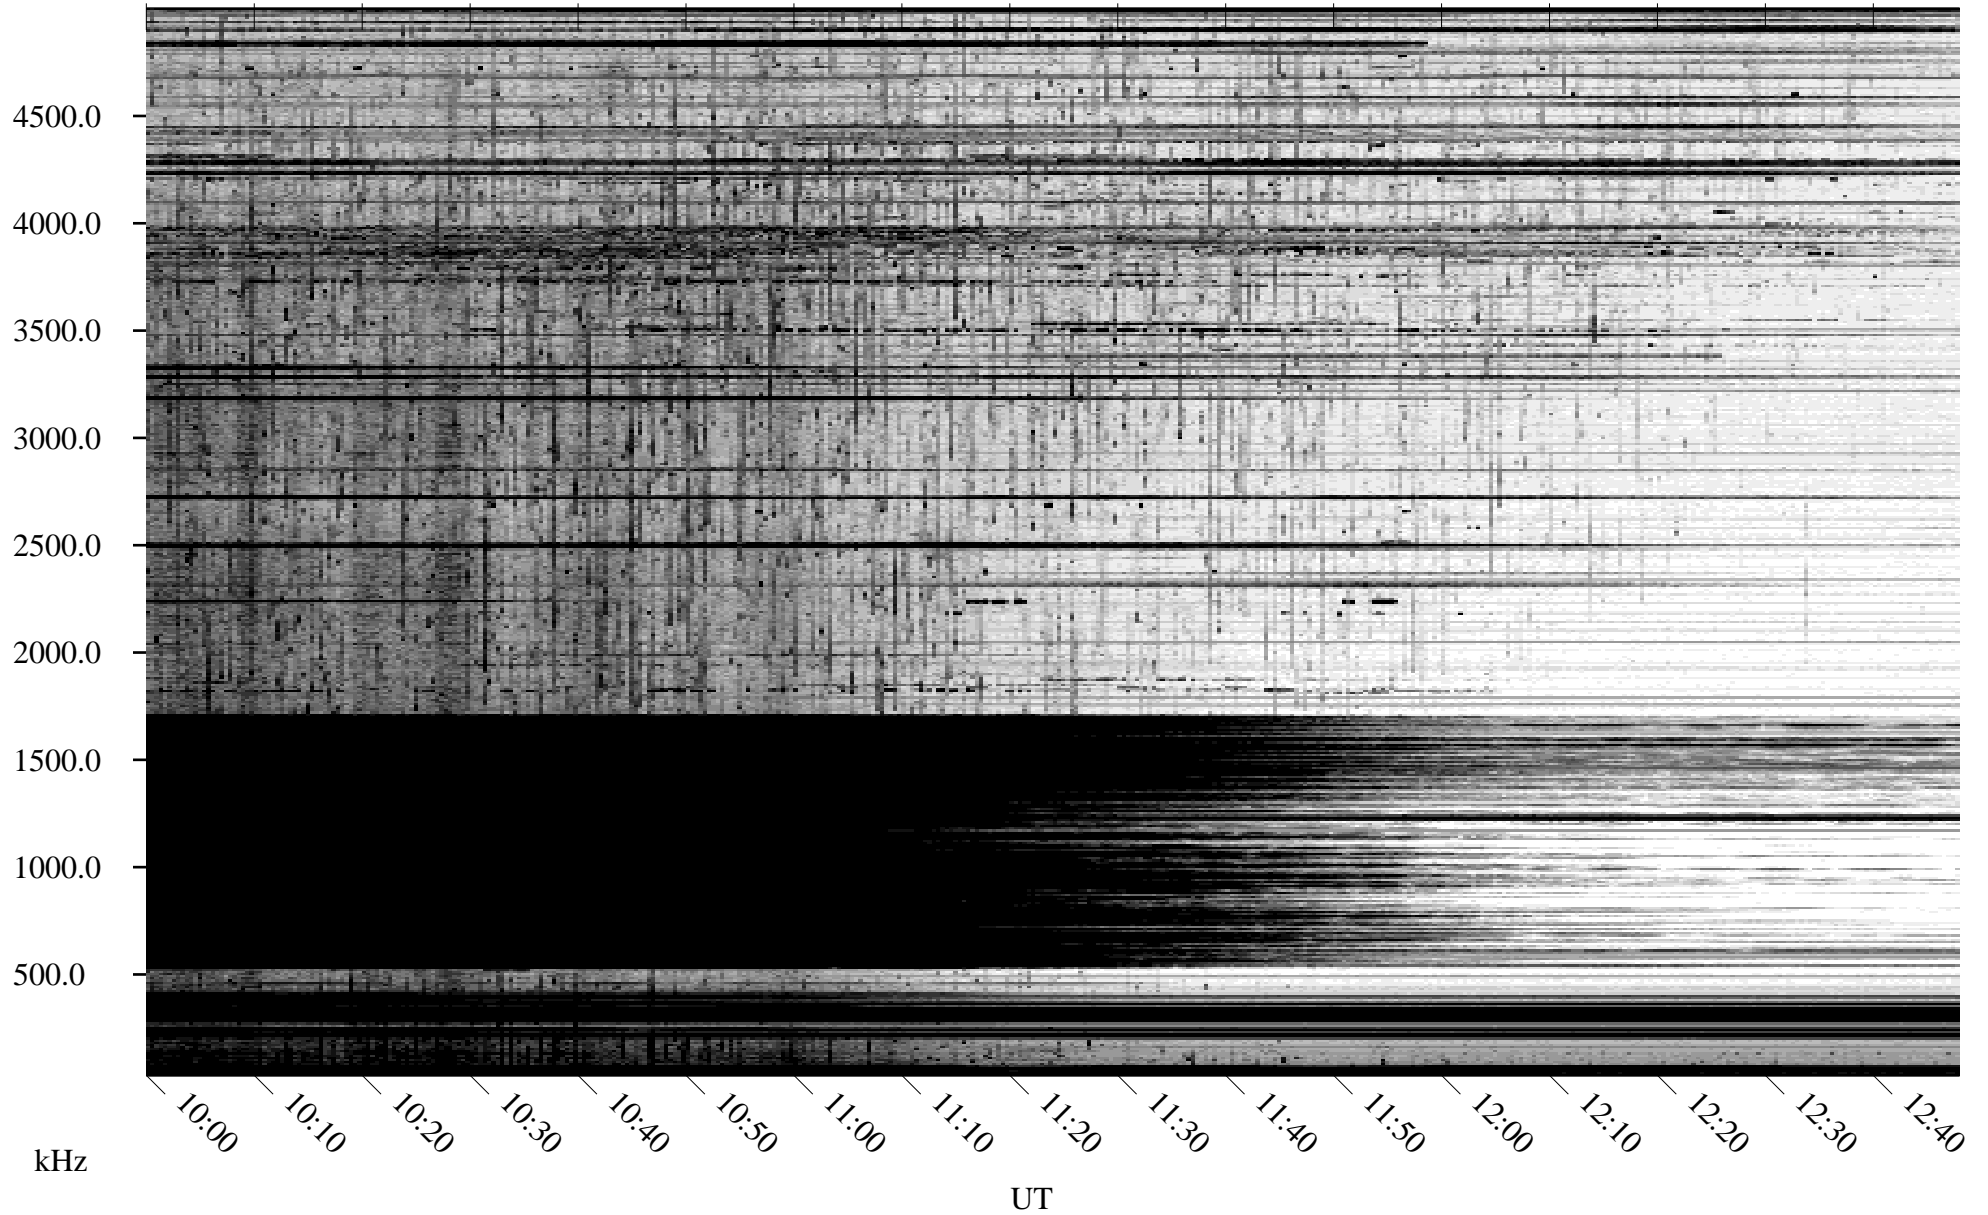

09/10/2010 Churchill, Manitoba

Linear Scale Black = 161 White = 15

ch10253l.r00SUm max_12

Page 1

09/10/2010 Churchill, Manitoba

Linear Scale Black = 161 White = 15

ch10253l.r00SUm max_12

Page 2

09/11/2010 Churchill, Manitoba

Linear Scale Black = 161 White = 15

ch10253l.r00SUm max_12

Page 3

09/11/2010 Churchill, Manitoba

Linear Scale Black = 161 White = 15

ch10253l.r00SUm max_12

Page 4

09/11/2010 Churchill, Manitoba

Linear Scale Black = 161 White = 15

ch10253l.r00SUm max_12

Page 5

09/11/2010 Churchill, Manitoba

Linear Scale Black = 161 White = 15

ch10253l.r00SUm max_12

Page 6

09/11/2010 Churchill, Manitoba

Linear Scale Black = 161 White = 15

ch10253l.r00SUm max_12

Page 7

09/11/2010 Churchill, Manitoba

Linear Scale Black = 161 White = 15

ch10253l.r00SUm max_12