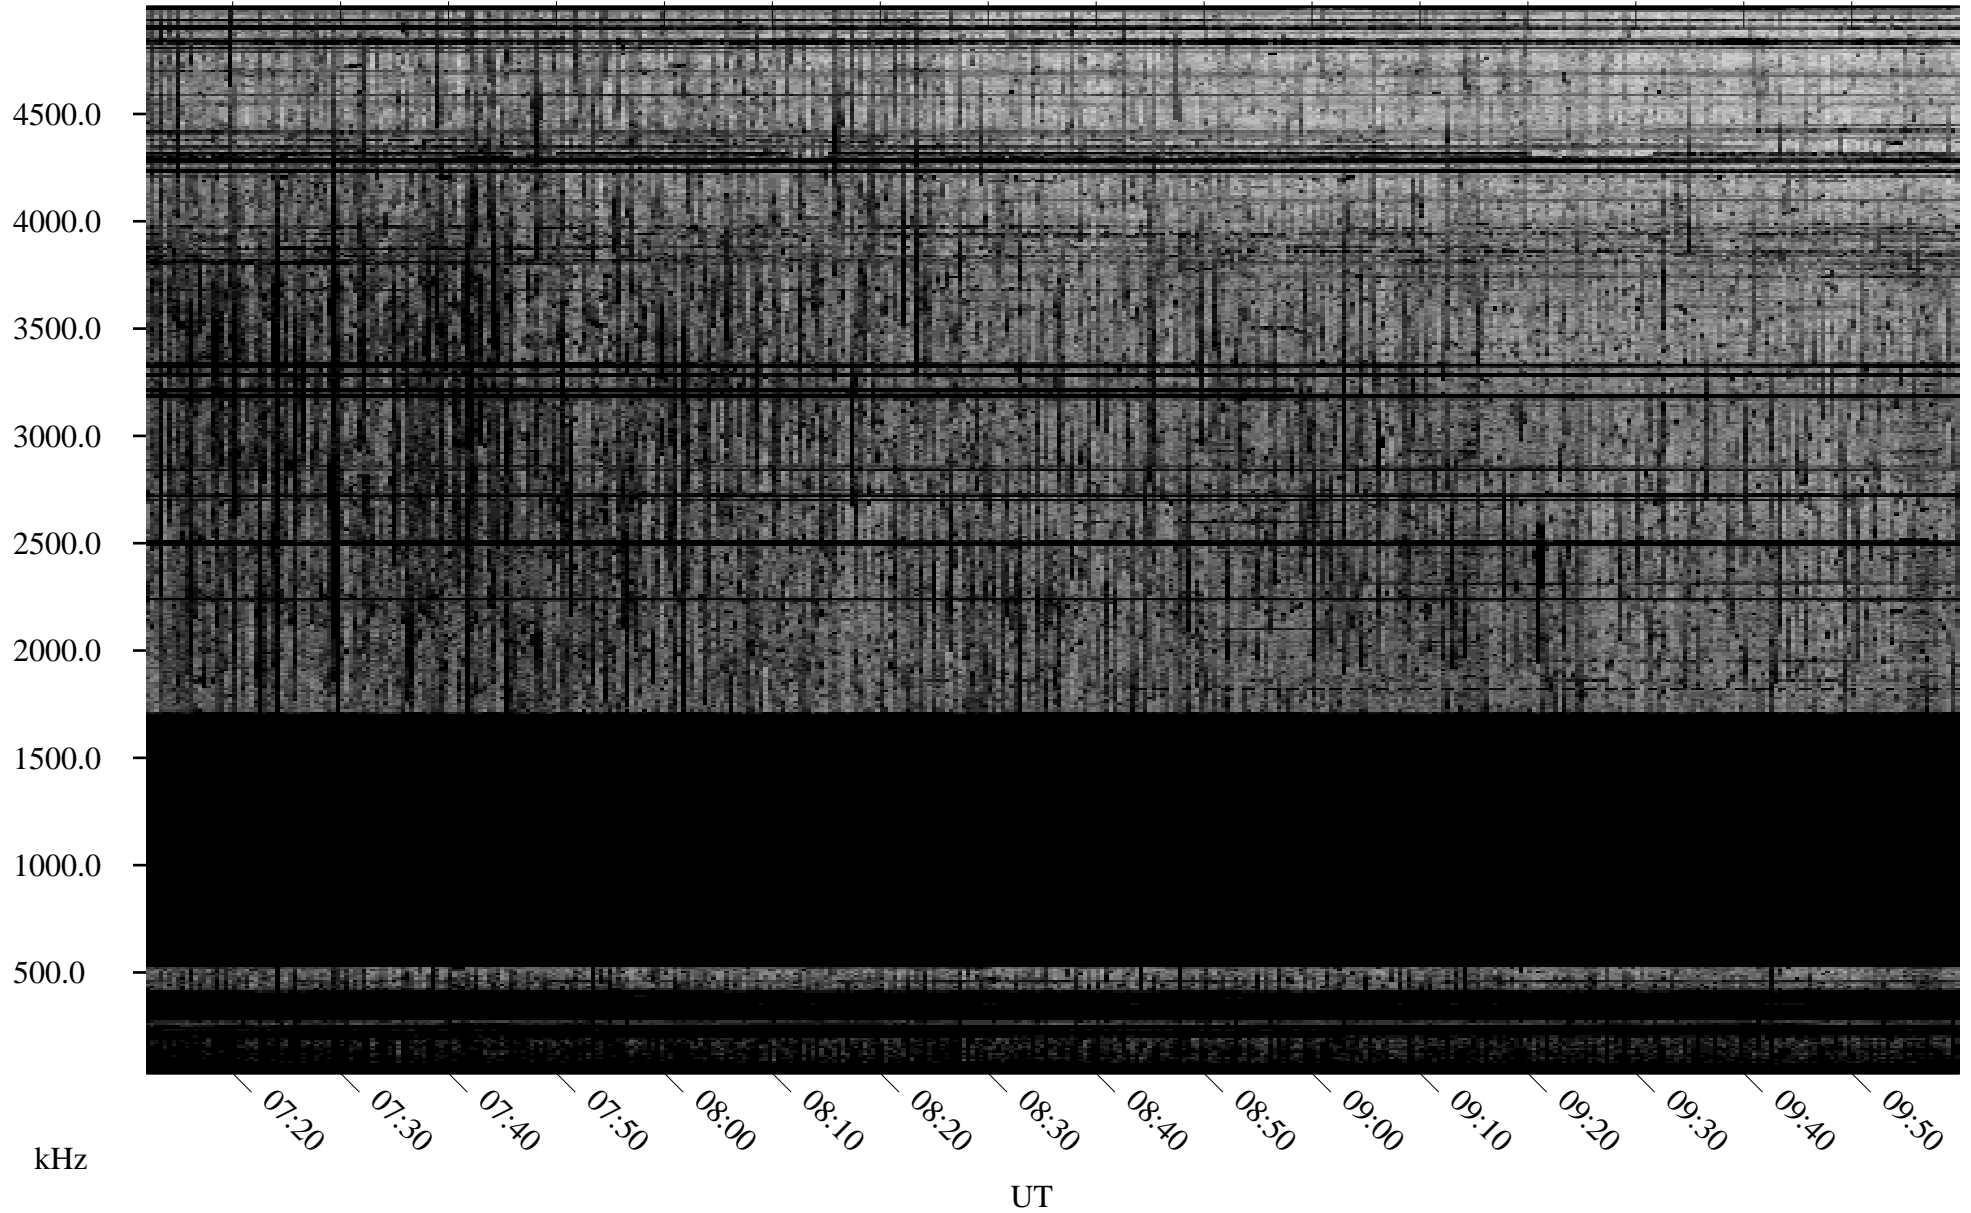

09/10/2010 Churchill, Manitoba

Linear Scale Black = 161 White = 15

ch10253l.r00SUm max_12

Page 1

09/10/2010 Churchill, Manitoba

Linear Scale Black = 161 White = 15

ch10253l.r00SUm max_12

Page 2

09/11/2010 Churchill, Manitoba

Linear Scale Black = 161 White = 15

ch10253l.r00SUm max_12

Page 3

09/11/2010 Churchill, Manitoba

Linear Scale Black = 161 White = 15

ch10253l.r00SUm max_12

Page 4

09/11/2010 Churchill, Manitoba

Linear Scale Black = 161 White = 15

ch10253l.r00SUm max_12

Page 5

09/11/2010 Churchill, Manitoba

Linear Scale Black = 161 White = 15

ch10253l.r00SUm max_12

Page 6

09/11/2010 Churchill, Manitoba

Linear Scale Black = 161 White = 15

ch10253l.r00SUm max_12

Page 7

09/11/2010 Churchill, Manitoba

Linear Scale Black = 161 White = 15

ch10253l.r00SUm max_12