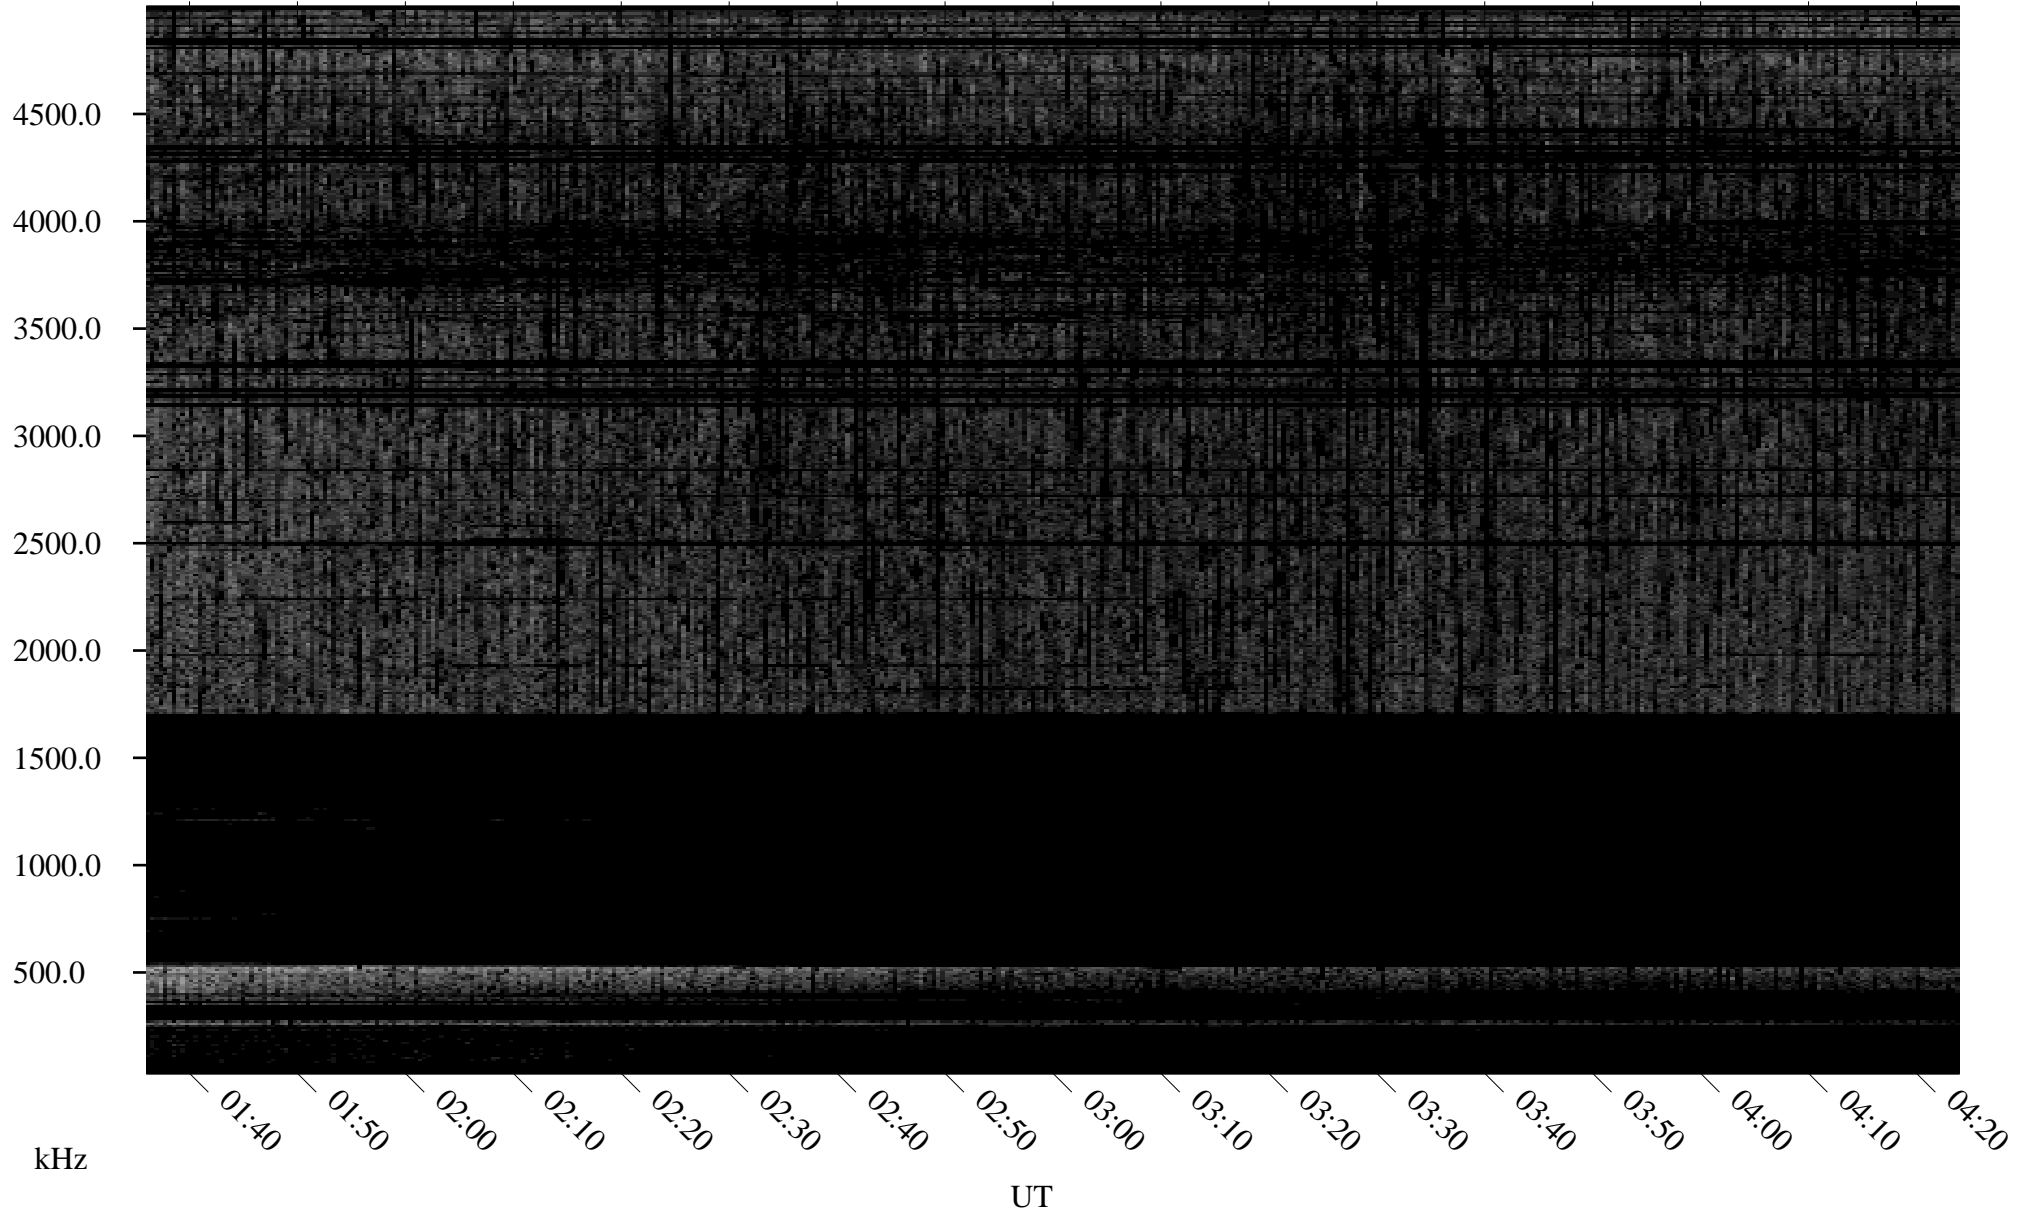

09/10/2010 Churchill, Manitoba

Linear Scale Black = 161 White = 15

ch10253l.r00SUm max_12

Page 1

09/10/2010 Churchill, Manitoba

Linear Scale Black = 161 White = 15

ch10253l.r00SUm max_12

Page 2

09/11/2010 Churchill, Manitoba

Linear Scale Black = 161 White = 15

ch10253l.r00SUm max_12

Page 3

09/11/2010 Churchill, Manitoba

Linear Scale Black = 161 White = 15

ch10253l.r00SUm max_12

Page 4

09/11/2010 Churchill, Manitoba

Linear Scale Black = 161 White = 15

ch10253l.r00SUm max_12

Page 5

09/11/2010 Churchill, Manitoba

Linear Scale Black = 161 White = 15

ch10253l.r00SUm max_12

Page 6

09/11/2010 Churchill, Manitoba

Linear Scale Black = 161 White = 15

ch10253l.r00SUm max_12

Page 7

09/11/2010 Churchill, Manitoba

Linear Scale Black = 161 White = 15

ch10253l.r00SUm max_12