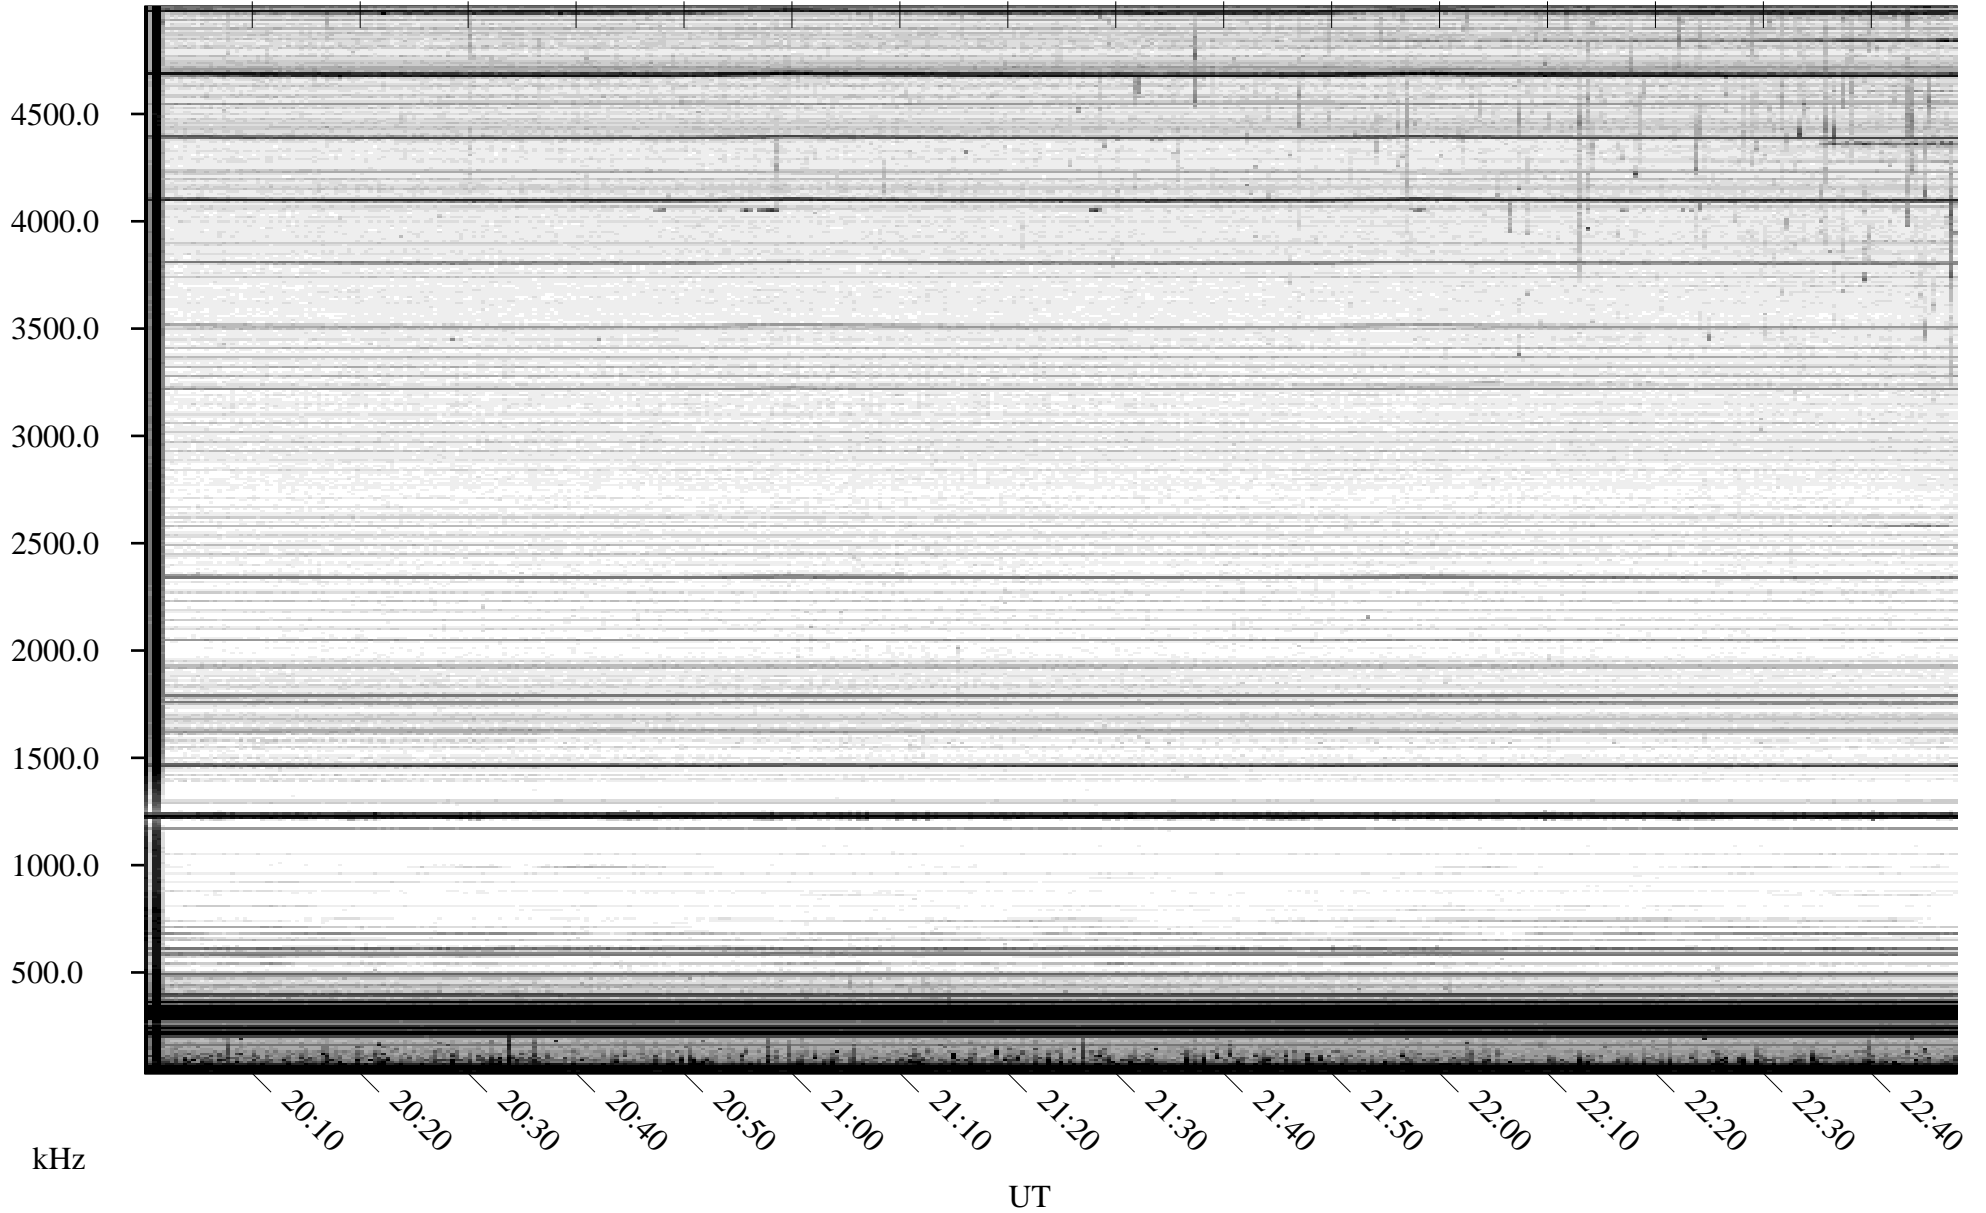

09/10/2010 Churchill, Manitoba

Linear Scale Black = 161 White = 15

ch10253l.r00SUm max_12

Page 1

09/10/2010 Churchill, Manitoba

Linear Scale Black = 161 White = 15

ch10253l.r00SUm max_12

Page 2

09/11/2010 Churchill, Manitoba

Linear Scale Black = 161 White = 15

ch10253l.r00SUm max_12

Page 3

09/11/2010 Churchill, Manitoba

Linear Scale Black = 161 White = 15

ch10253l.r00SUm max_12

Page 4

09/11/2010 Churchill, Manitoba

Linear Scale Black = 161 White = 15

ch10253l.r00SUm max_12

Page 5

09/11/2010 Churchill, Manitoba

Linear Scale Black = 161 White = 15

ch10253l.r00SUm max_12

Page 6

09/11/2010 Churchill, Manitoba

Linear Scale Black = 161 White = 15

ch10253l.r00SUm max_12

Page 7

09/11/2010 Churchill, Manitoba

Linear Scale Black = 161 White = 15

ch10253l.r00SUm max_12