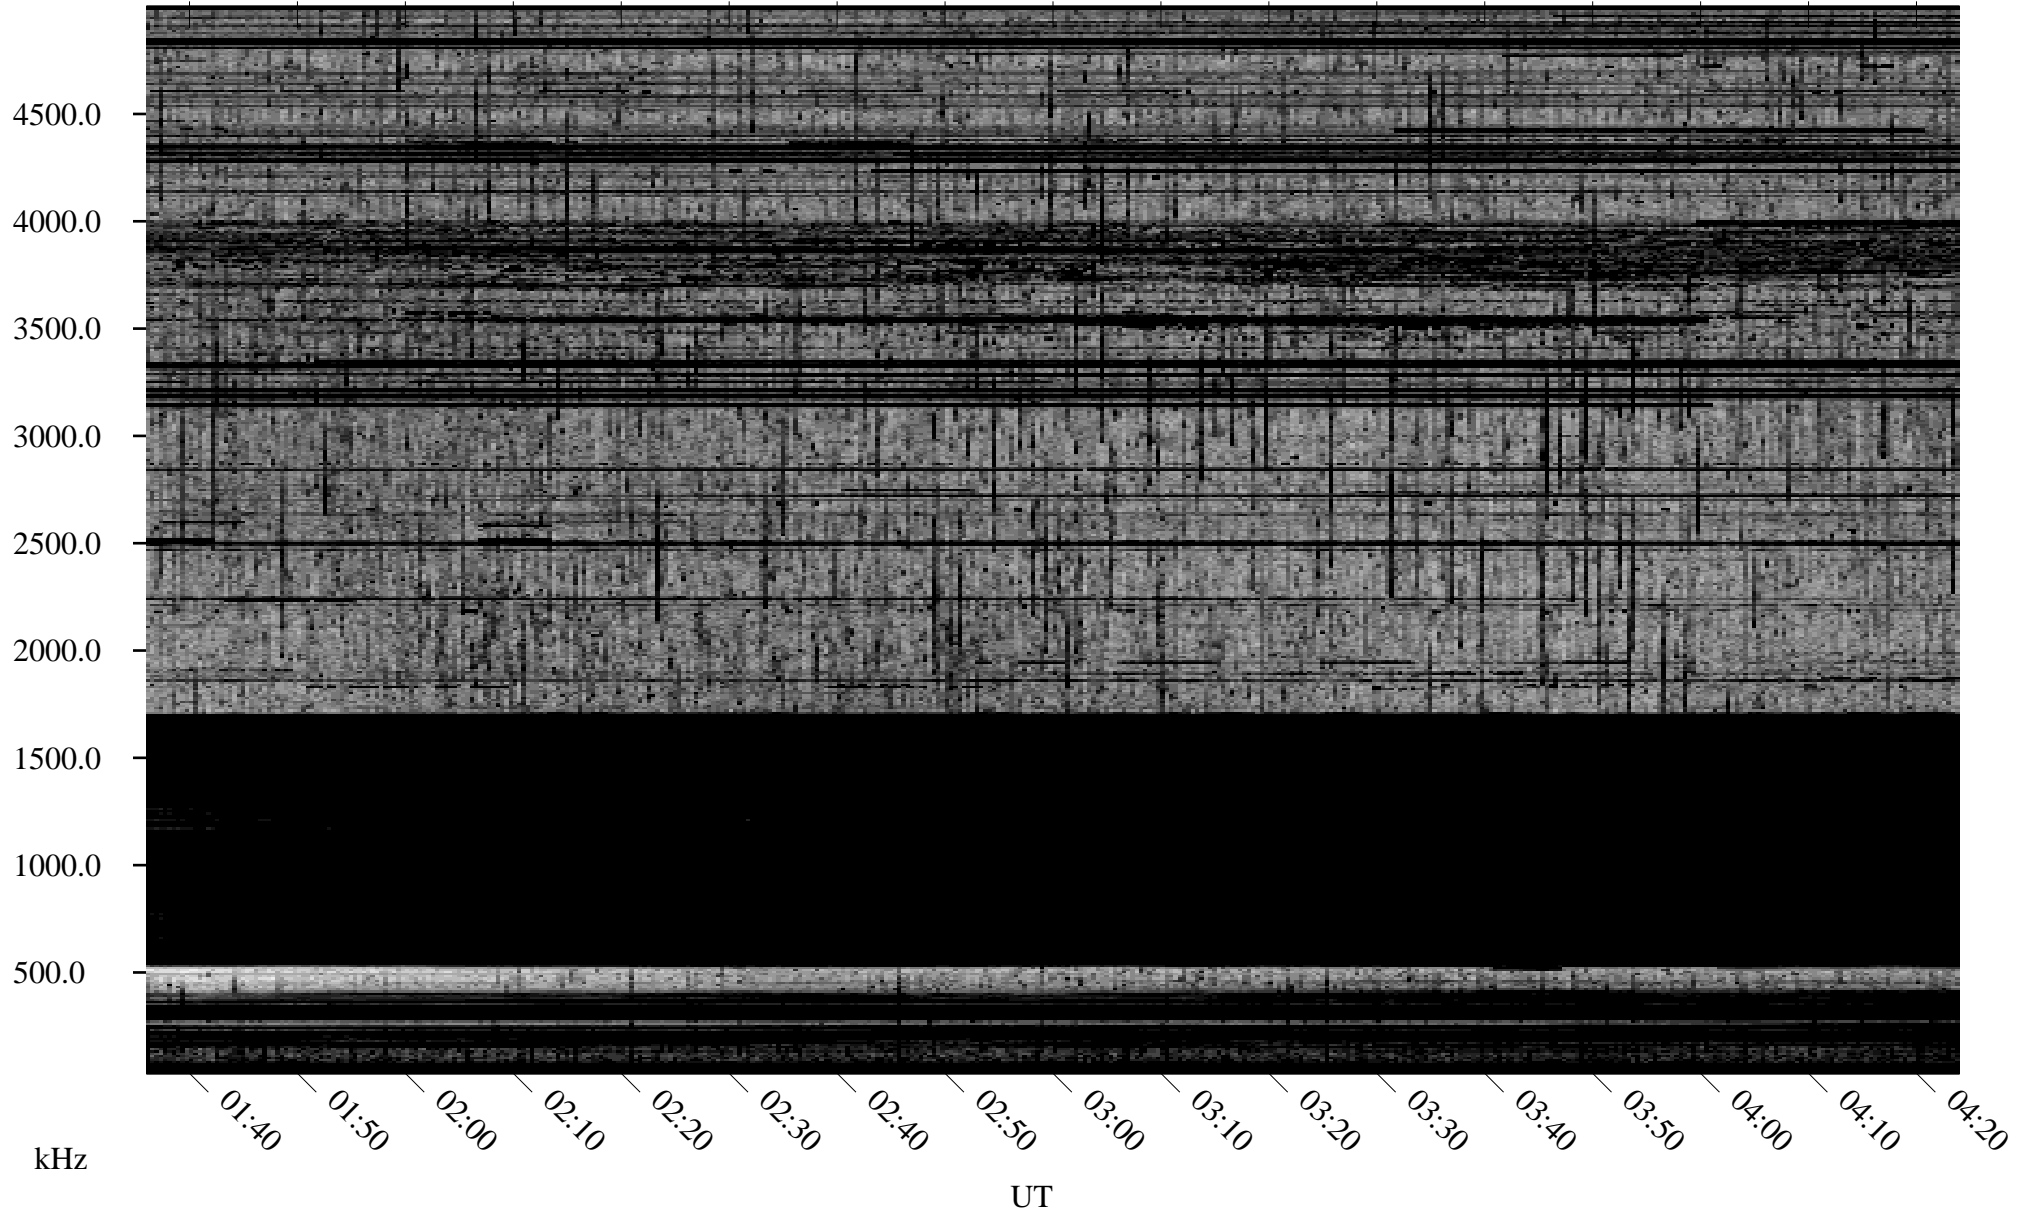

09/11/2010 Churchill, Manitoba

Linear Scale Black = 161 White = 15

ch10254l.r00SUm max_12

Page 1

09/11/2010 Churchill, Manitoba

Linear Scale Black = 161 White = 15

ch10254l.r00SUm max_12

Page 2

09/12/2010 Churchill, Manitoba

Linear Scale Black = 161 White = 15

ch10254l.r00SUm max_12

Page 3

09/12/2010 Churchill, Manitoba

Linear Scale Black = 161 White = 15

ch10254l.r00SUm max_12

Page 4

09/12/2010 Churchill, Manitoba

Linear Scale Black = 161 White = 15

ch10254l.r00SUm max_12

Page 5

09/12/2010 Churchill, Manitoba

Linear Scale Black = 161 White = 15

ch10254l.r00SUm max_12

Page 6

09/12/2010 Churchill, Manitoba

Linear Scale Black = 161 White = 15

ch10254l.r00SUm max_12

Page 7

09/12/2010 Churchill, Manitoba

Linear Scale Black = 161 White = 15

ch10254l.r00SUm max_12