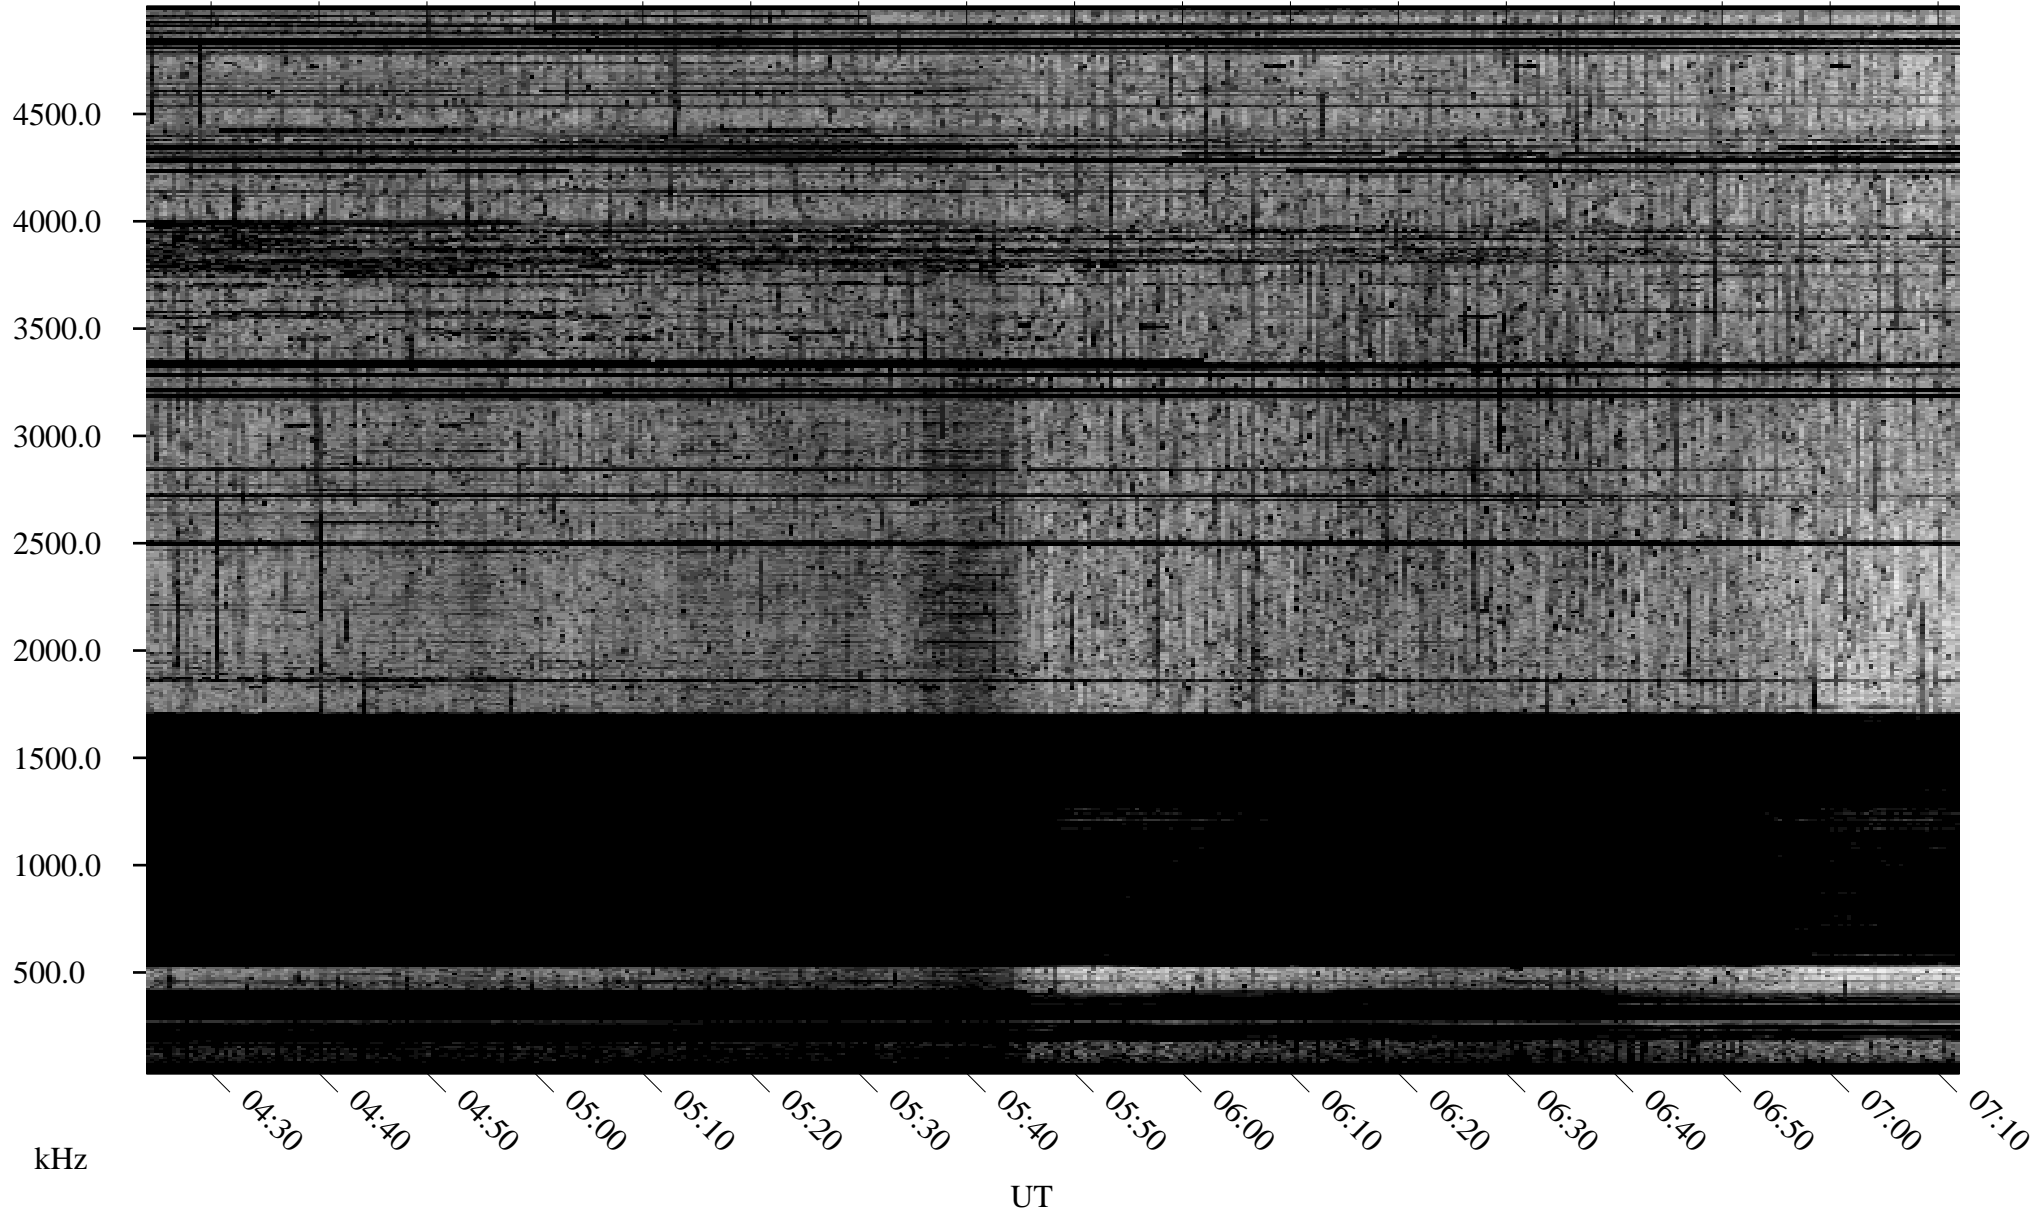

09/11/2010 Churchill, Manitoba

Linear Scale Black = 161 White = 15

ch10254l.r00SUm max_12

Page 1

09/11/2010 Churchill, Manitoba

Linear Scale Black = 161 White = 15

ch10254l.r00SUm max_12

Page 2

09/12/2010 Churchill, Manitoba

Linear Scale Black = 161 White = 15

ch10254l.r00SUm max_12

Page 3

09/12/2010 Churchill, Manitoba

Linear Scale Black = 161 White = 15

ch10254l.r00SUm max_12

Page 4

09/12/2010 Churchill, Manitoba

Linear Scale Black = 161 White = 15

ch10254l.r00SUm max_12

Page 5

09/12/2010 Churchill, Manitoba

Linear Scale Black = 161 White = 15

ch10254l.r00SUm max_12

Page 6

09/12/2010 Churchill, Manitoba

Linear Scale Black = 161 White = 15

ch10254l.r00SUm max_12

Page 7

09/12/2010 Churchill, Manitoba

Linear Scale Black = 161 White = 15

ch10254l.r00SUm max_12