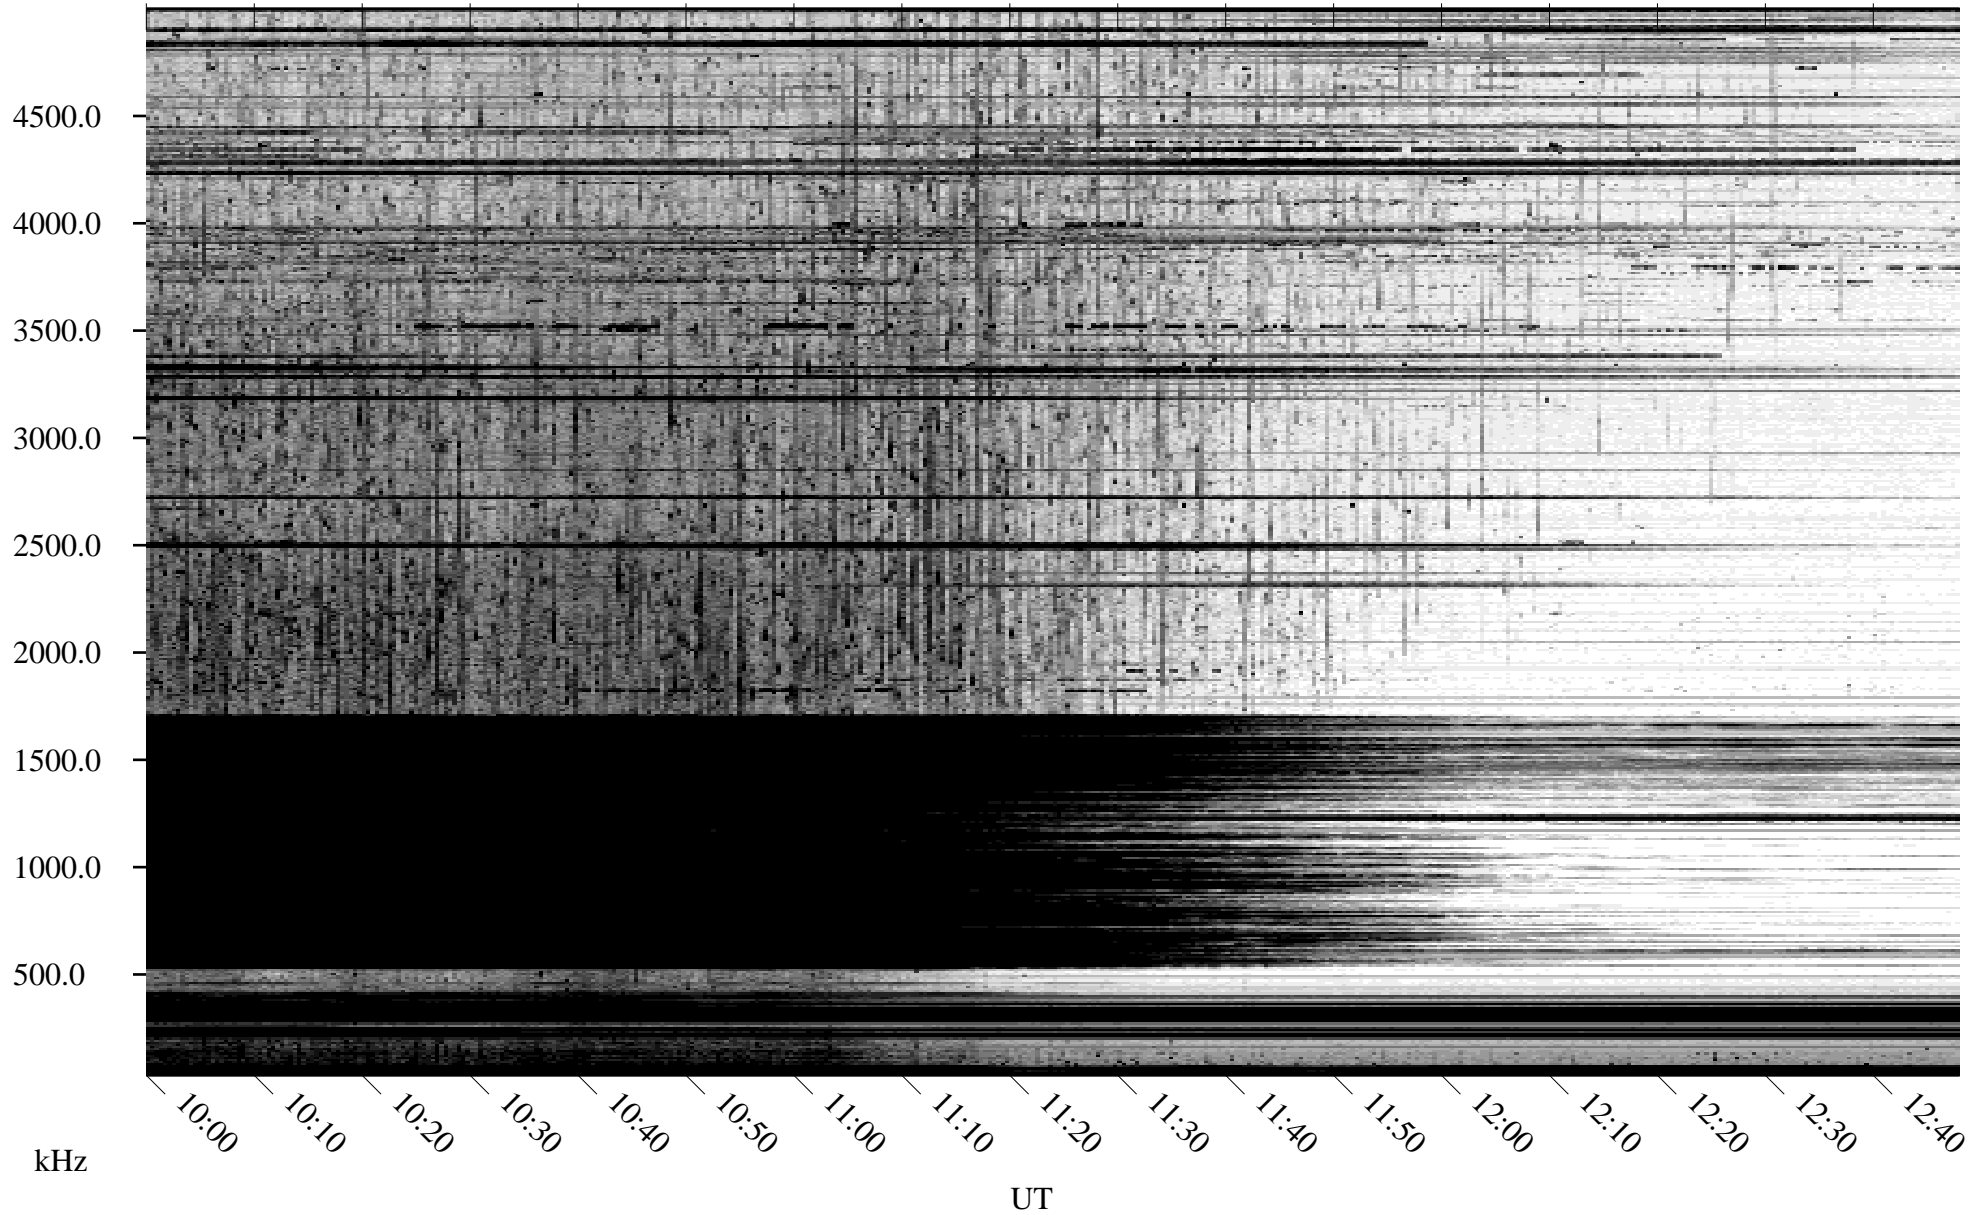

09/11/2010 Churchill, Manitoba

Linear Scale Black = 161 White = 15

ch10254l.r00SUm max_12

Page 1

09/11/2010 Churchill, Manitoba

Linear Scale Black = 161 White = 15

ch10254l.r00SUm max_12

Page 2

09/12/2010 Churchill, Manitoba

Linear Scale Black = 161 White = 15

ch10254l.r00SUm max_12

Page 3

09/12/2010 Churchill, Manitoba

Linear Scale Black = 161 White = 15

ch10254l.r00SUm max_12

Page 4

09/12/2010 Churchill, Manitoba

Linear Scale Black = 161 White = 15

ch10254l.r00SUm max_12

Page 5

09/12/2010 Churchill, Manitoba

Linear Scale Black = 161 White = 15

ch10254l.r00SUm max_12

Page 6

09/12/2010 Churchill, Manitoba

Linear Scale Black = 161 White = 15

ch10254l.r00SUm max_12

Page 7

09/12/2010 Churchill, Manitoba

Linear Scale Black = 161 White = 15

ch10254l.r00SUm max_12