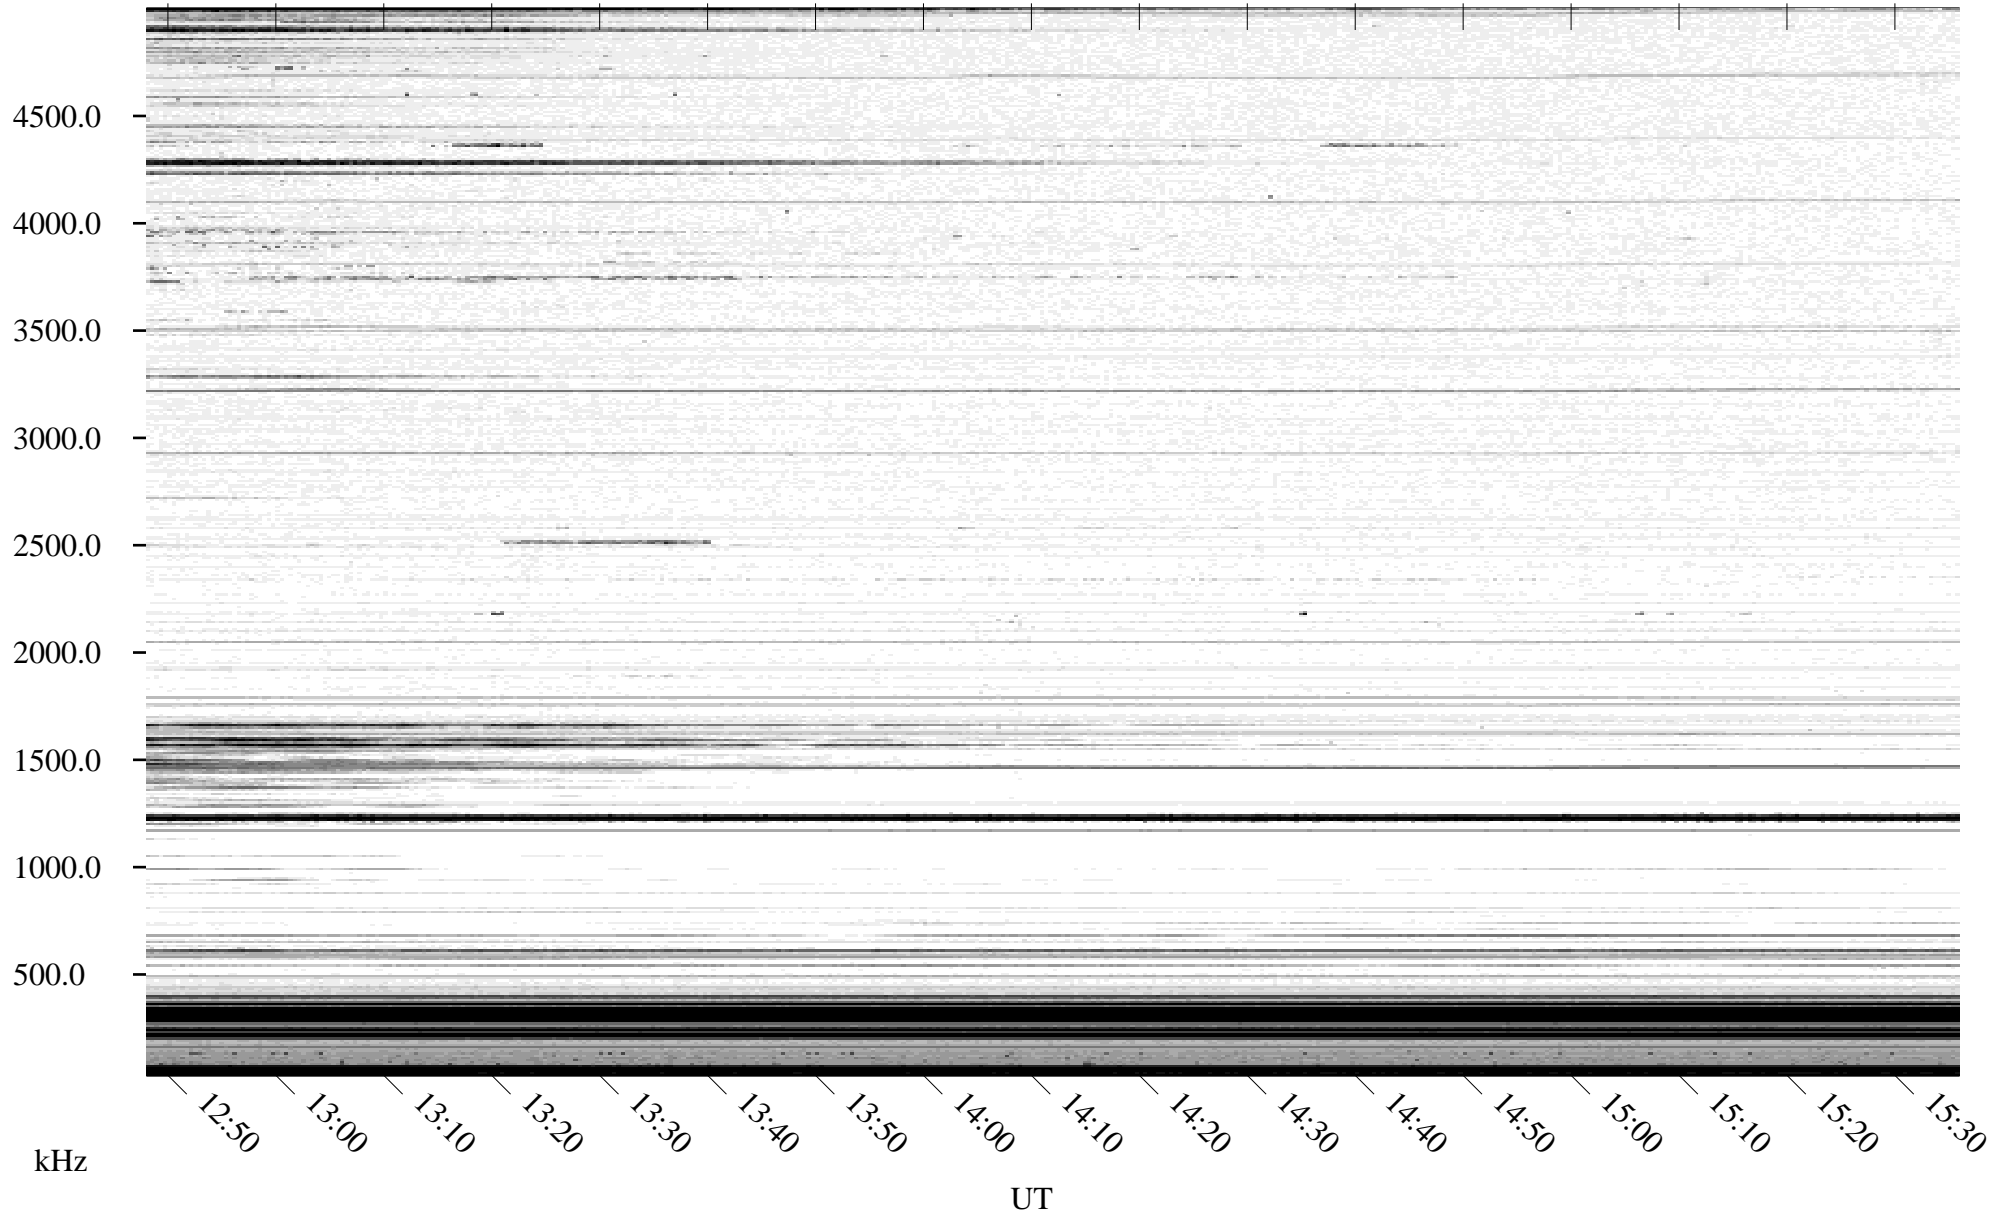

09/11/2010 Churchill, Manitoba

Linear Scale Black = 161 White = 15

ch10254l.r00SUm max_12

Page 1

09/11/2010 Churchill, Manitoba

Linear Scale Black = 161 White = 15

ch10254l.r00SUm max_12

Page 2

09/12/2010 Churchill, Manitoba

Linear Scale Black = 161 White = 15

ch10254l.r00SUm max_12

Page 3

09/12/2010 Churchill, Manitoba

Linear Scale Black = 161 White = 15

ch10254l.r00SUm max_12

Page 4

09/12/2010 Churchill, Manitoba

Linear Scale Black = 161 White = 15

ch10254l.r00SUm max_12

Page 5

09/12/2010 Churchill, Manitoba

Linear Scale Black = 161 White = 15

ch10254l.r00SUm max_12

Page 6

09/12/2010 Churchill, Manitoba

Linear Scale Black = 161 White = 15

ch10254l.r00SUm max_12

Page 7

09/12/2010 Churchill, Manitoba

Linear Scale Black = 161 White = 15

ch10254l.r00SUm max_12