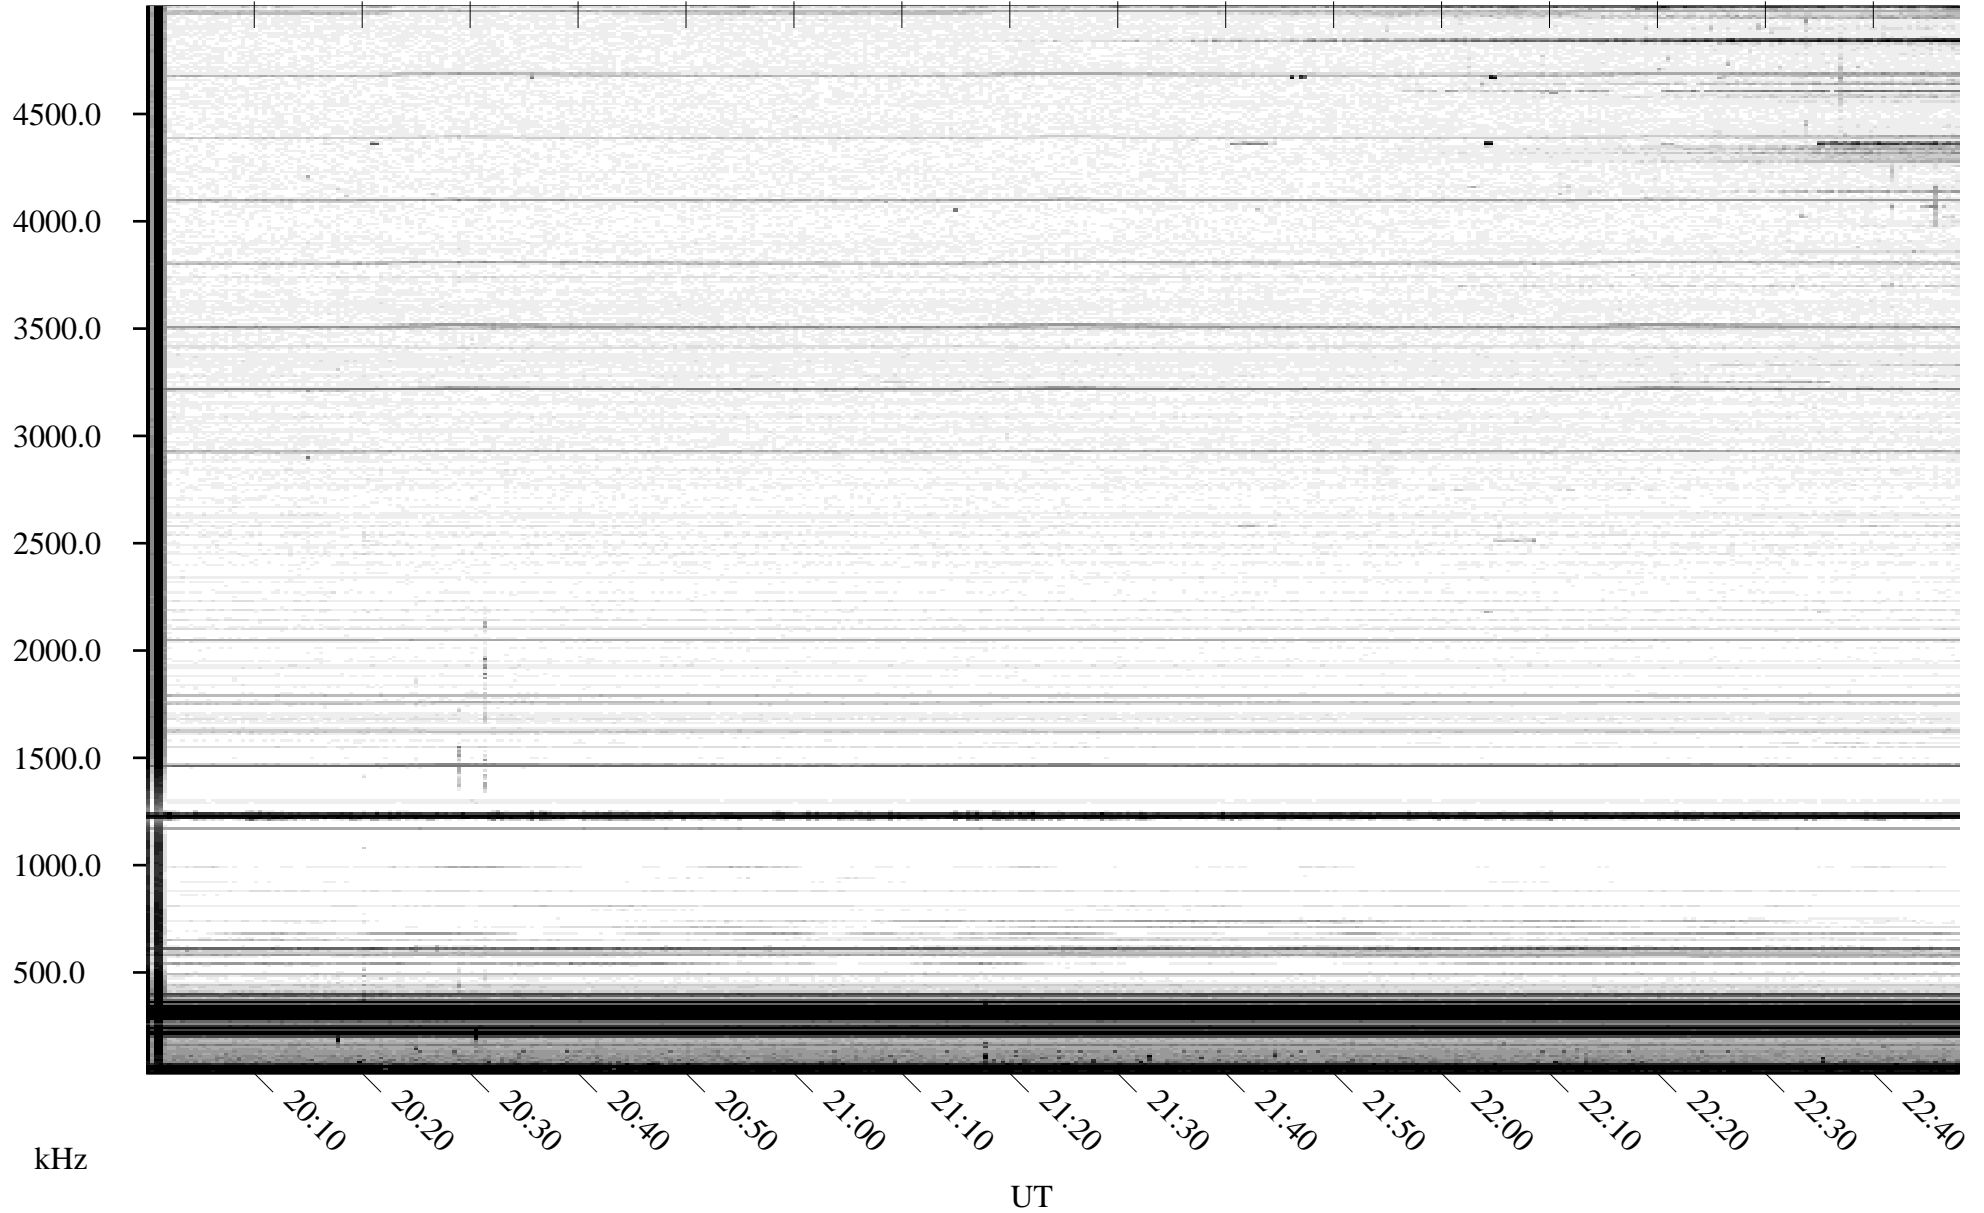

09/11/2010 Churchill, Manitoba

Linear Scale Black = 161 White = 15

ch10254l.r00SUm max_12

Page 1

09/11/2010 Churchill, Manitoba

Linear Scale Black = 161 White = 15

ch10254l.r00SUm max_12

Page 2

09/12/2010 Churchill, Manitoba

Linear Scale Black = 161 White = 15

ch10254l.r00SUm max_12

Page 3

09/12/2010 Churchill, Manitoba

Linear Scale Black = 161 White = 15

ch10254l.r00SUm max_12

Page 4

09/12/2010 Churchill, Manitoba

Linear Scale Black = 161 White = 15

ch10254l.r00SUm max_12

Page 5

09/12/2010 Churchill, Manitoba

Linear Scale Black = 161 White = 15

ch10254l.r00SUm max_12

Page 6

09/12/2010 Churchill, Manitoba

Linear Scale Black = 161 White = 15

ch10254l.r00SUm max_12

Page 7

09/12/2010 Churchill, Manitoba

Linear Scale Black = 161 White = 15

ch10254l.r00SUm max_12