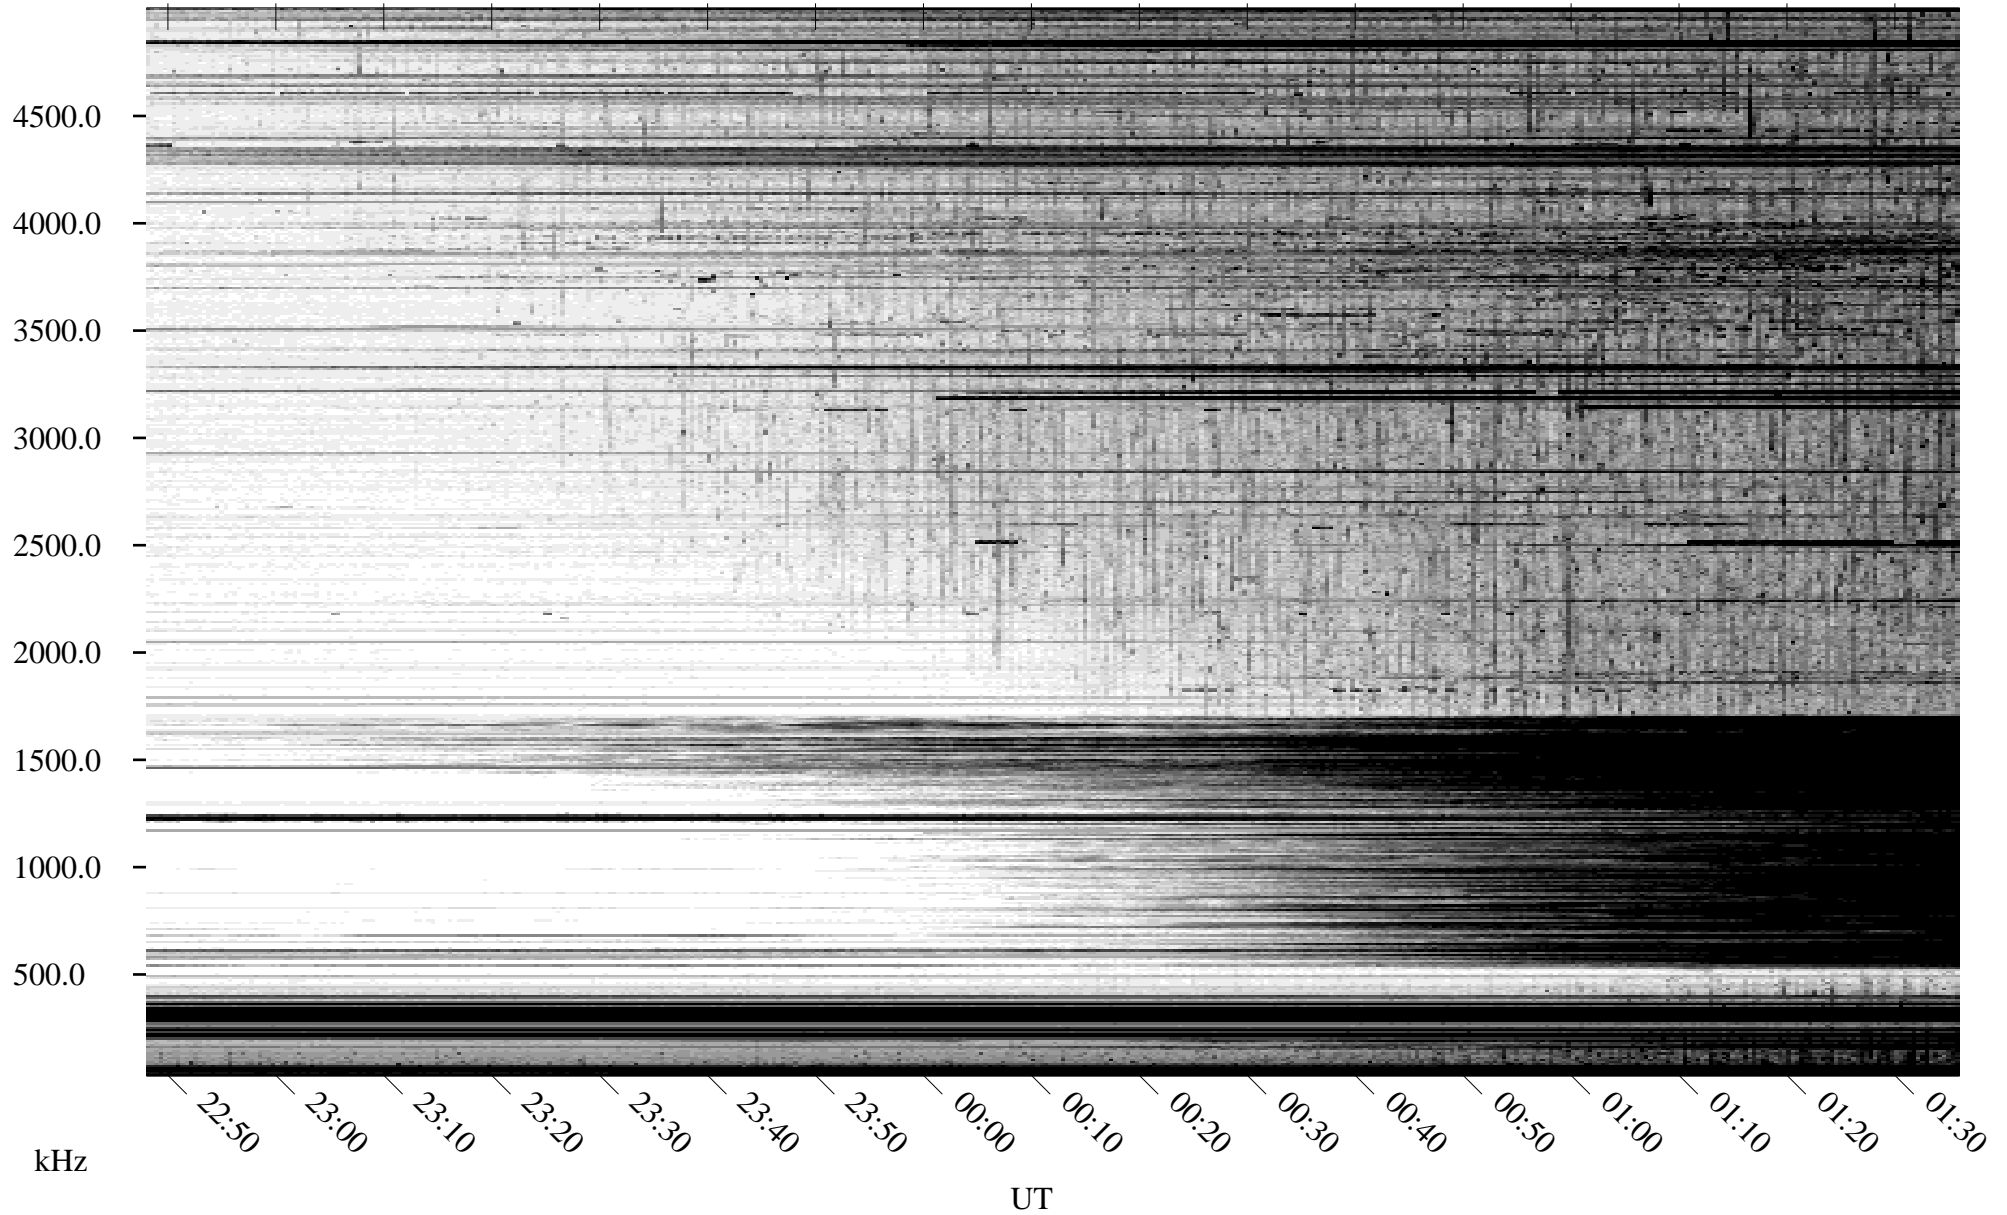

09/11/2010 Churchill, Manitoba

Linear Scale Black = 161 White = 15

ch10254l.r00SUm max_12

Page 1

09/11/2010 Churchill, Manitoba

Linear Scale Black = 161 White = 15

ch10254l.r00SUm max_12

Page 2

09/12/2010 Churchill, Manitoba

Linear Scale Black = 161 White = 15

ch10254l.r00SUm max_12

Page 3

09/12/2010 Churchill, Manitoba

Linear Scale Black = 161 White = 15

ch10254l.r00SUm max_12

Page 4

09/12/2010 Churchill, Manitoba

Linear Scale Black = 161 White = 15

ch10254l.r00SUm max_12

Page 5

09/12/2010 Churchill, Manitoba

Linear Scale Black = 161 White = 15

ch10254l.r00SUm max_12

Page 6

09/12/2010 Churchill, Manitoba

Linear Scale Black = 161 White = 15

ch10254l.r00SUm max_12

Page 7

09/12/2010 Churchill, Manitoba

Linear Scale Black = 161 White = 15

ch10254l.r00SUm max_12