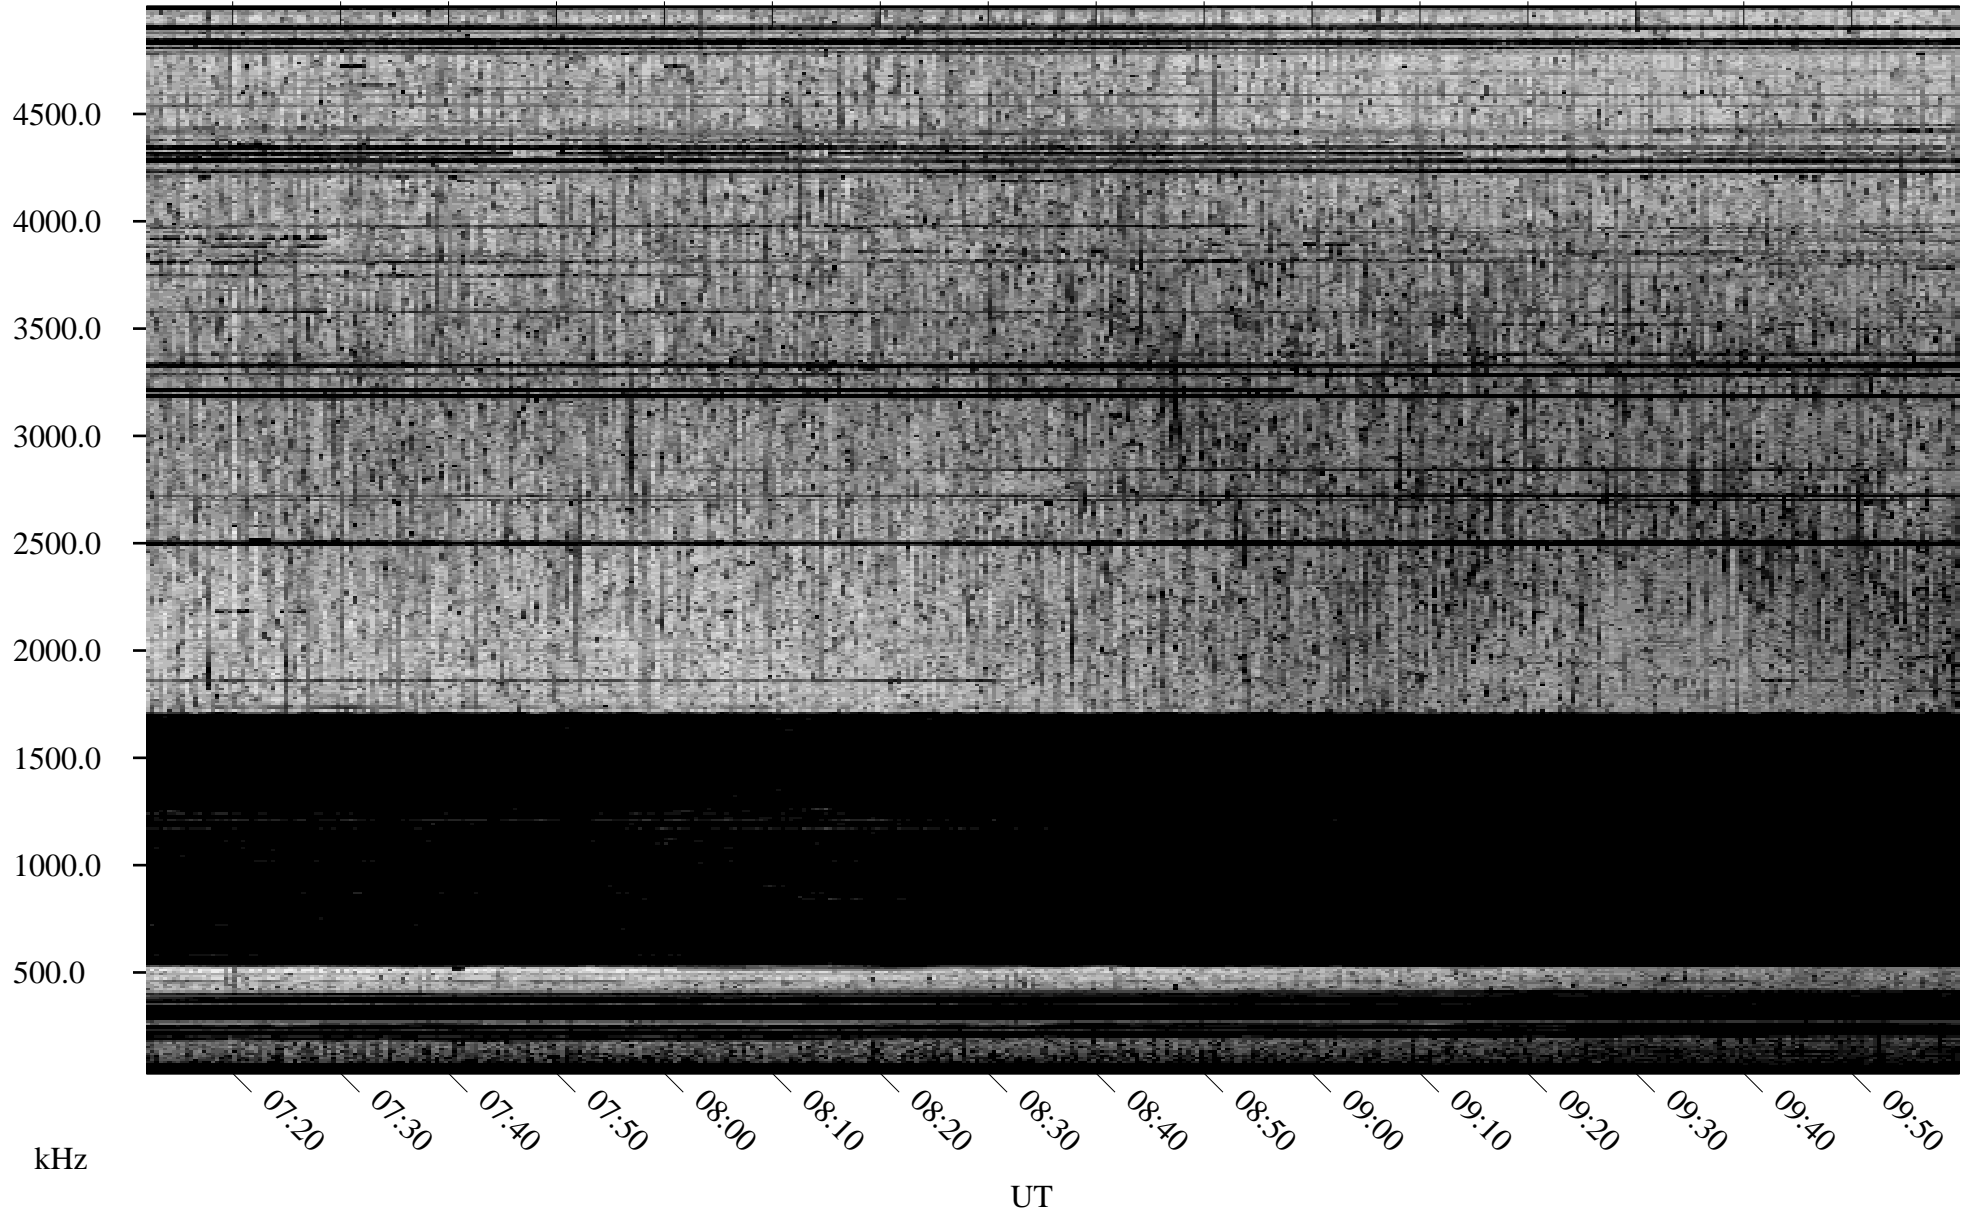

09/11/2010 Churchill, Manitoba

Linear Scale Black = 161 White = 15

ch10254l.r00SUm max_12

Page 1

09/11/2010 Churchill, Manitoba

Linear Scale Black = 161 White = 15

ch10254l.r00SUm max_12

Page 2

09/12/2010 Churchill, Manitoba

Linear Scale Black = 161 White = 15

ch10254l.r00SUm max_12

Page 3

09/12/2010 Churchill, Manitoba

Linear Scale Black = 161 White = 15

ch10254l.r00SUm max_12

Page 4

09/12/2010 Churchill, Manitoba

Linear Scale Black = 161 White = 15

ch10254l.r00SUm max_12

Page 5

09/12/2010 Churchill, Manitoba

Linear Scale Black = 161 White = 15

ch10254l.r00SUm max_12

Page 6

09/12/2010 Churchill, Manitoba

Linear Scale Black = 161 White = 15

ch10254l.r00SUm max_12

Page 7

09/12/2010 Churchill, Manitoba

Linear Scale Black = 161 White = 15

ch10254l.r00SUm max_12