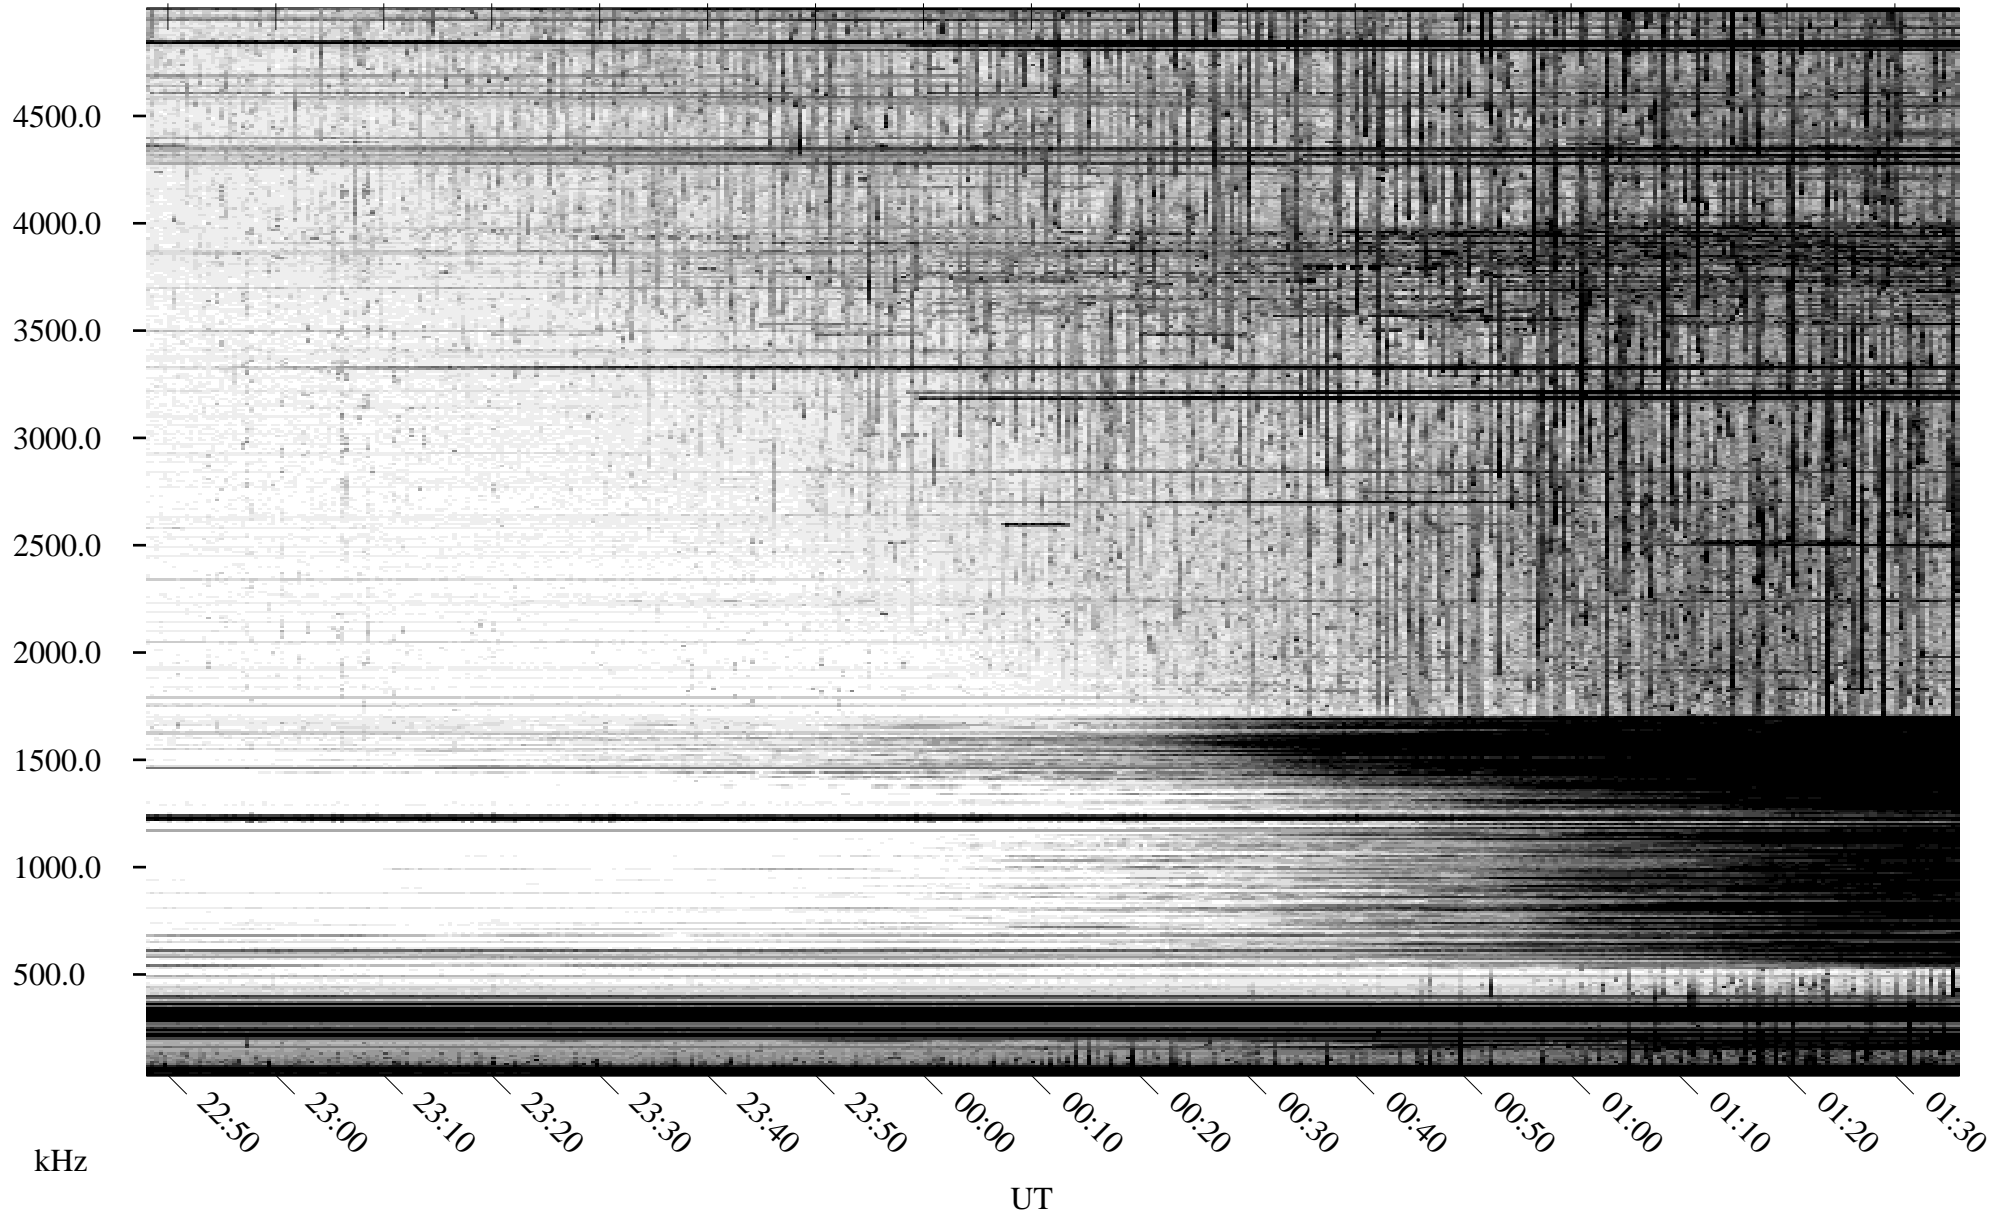

09/12/2010 Churchill, Manitoba

Linear Scale Black = 161 White = 15

ch10255l.r00SUm max_12

Page 1

09/12/2010 Churchill, Manitoba

Linear Scale Black = 161 White = 15

ch10255l.r00SUm max_12

Page 2

09/13/2010 Churchill, Manitoba

Linear Scale Black = 161 White = 15

ch102551.r00SUm max_12

Page 3

09/13/2010 Churchill, Manitoba

Linear Scale Black = 161 White = 15

ch102551.r00SUm max_12

Page 4

09/13/2010 Churchill, Manitoba

Linear Scale Black = 161 White = 15

ch10255l.r00SUm max_12

Page 5

09/13/2010 Churchill, Manitoba

Linear Scale Black = 161 White = 15

ch102551.r00SUM max_12

Page 6

09/13/2010 Churchill, Manitoba

Linear Scale Black = 161 White = 15

ch102551.r00SUm max_12

Page 7

09/13/2010 Churchill, Manitoba

Linear Scale Black = 161 White = 15

ch102551.r00SUm max_12

Page 8