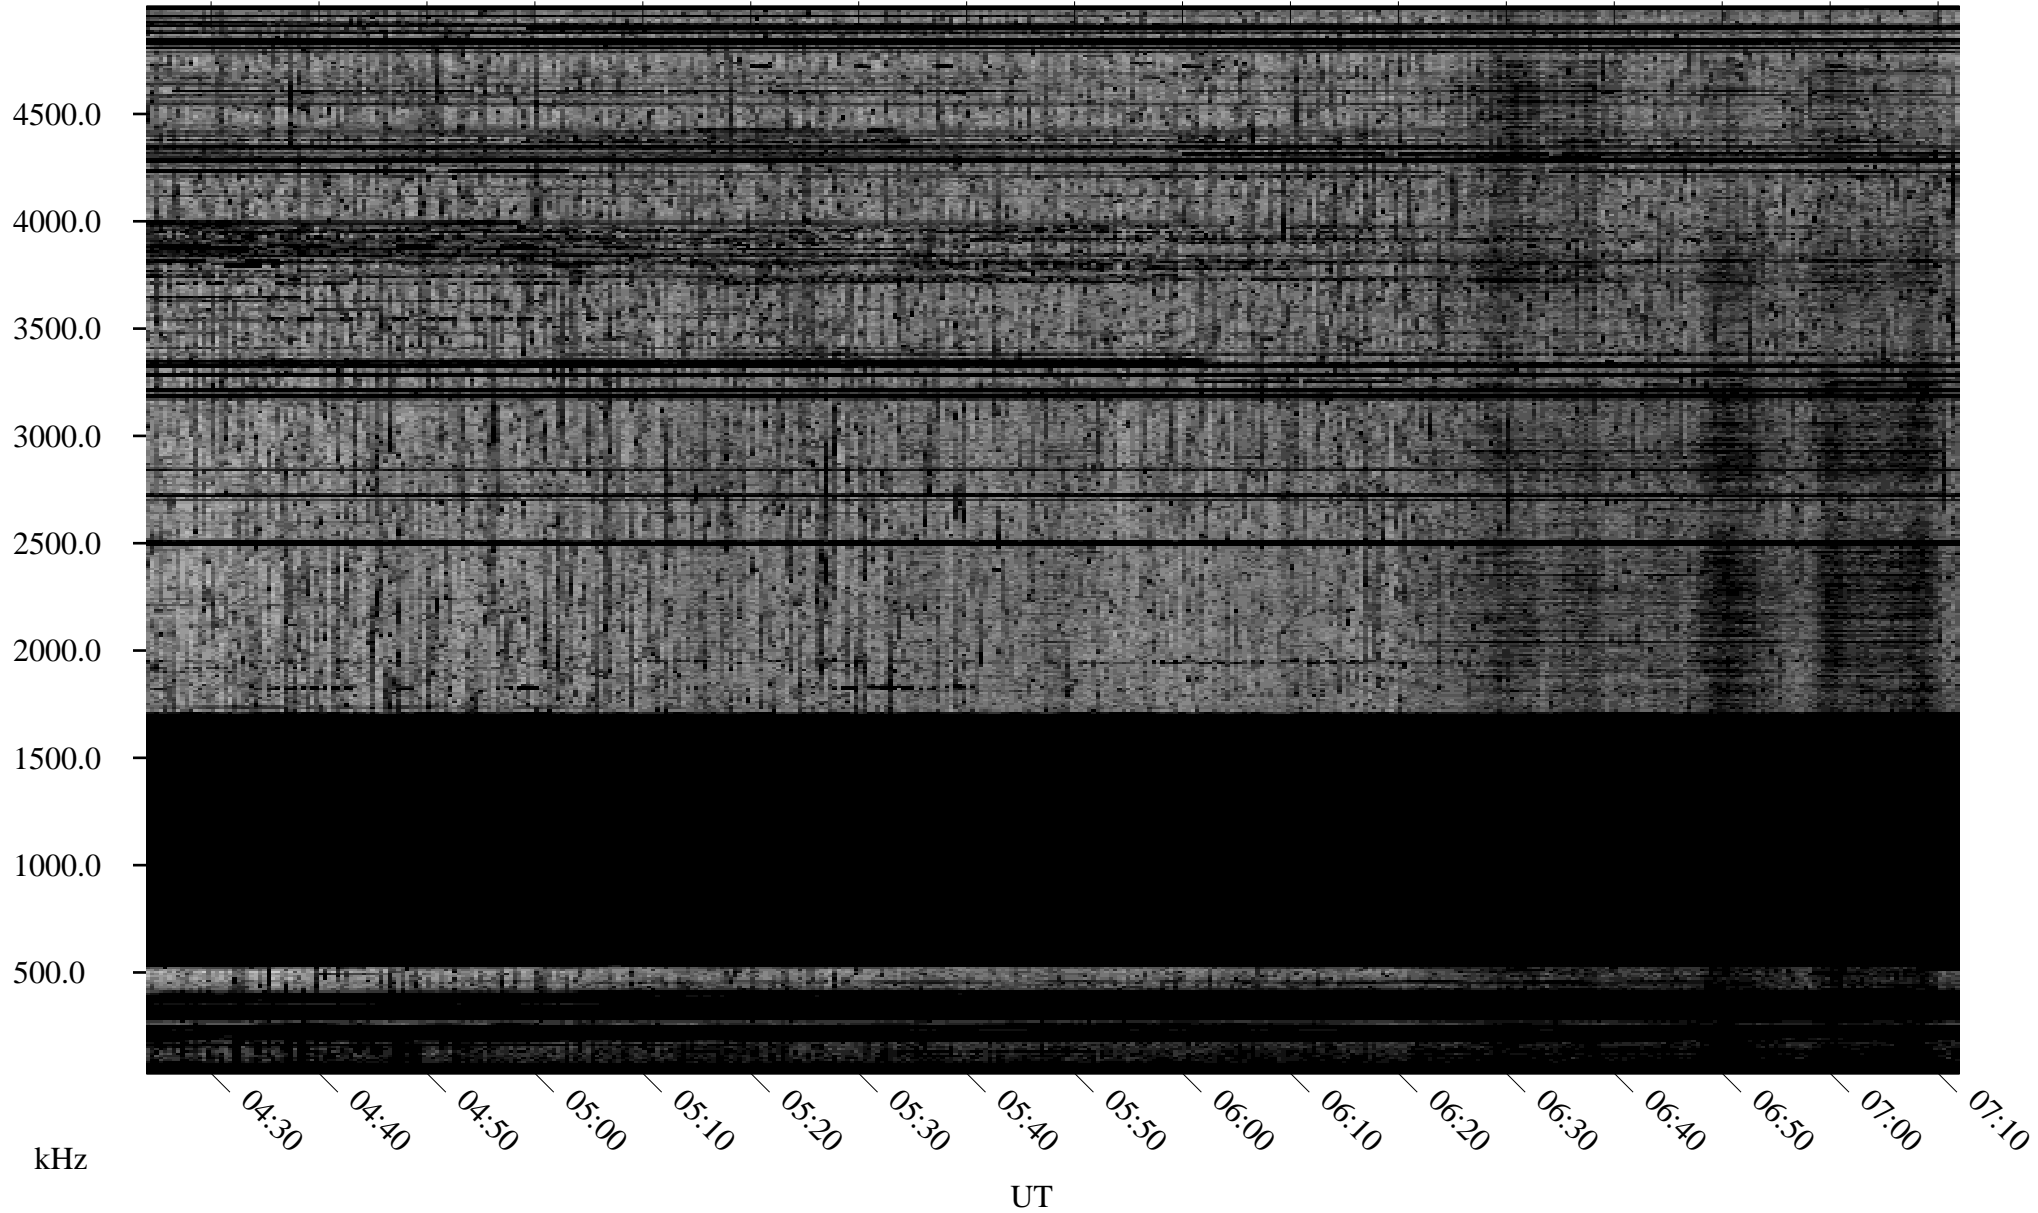

09/12/2010 Churchill, Manitoba

Linear Scale Black = 161 White = 15

ch10255l.r00SUm max_12

Page 1

09/12/2010 Churchill, Manitoba

Linear Scale Black = 161 White = 15

ch10255l.r00SUm max_12

Page 2

09/13/2010 Churchill, Manitoba

Linear Scale Black = 161 White = 15

ch102551.r00SUm max_12

Page 3

09/13/2010 Churchill, Manitoba

Linear Scale Black = 161 White = 15

ch102551.r00SUm max_12

Page 4

09/13/2010 Churchill, Manitoba

Linear Scale Black = 161 White = 15

ch10255l.r00SUm max_12

Page 5

09/13/2010 Churchill, Manitoba

Linear Scale Black = 161 White = 15

ch102551.r00SUM max_12

Page 6

09/13/2010 Churchill, Manitoba

Linear Scale Black = 161 White = 15

ch102551.r00SUm max_12

Page 7

09/13/2010 Churchill, Manitoba

Linear Scale Black = 161 White = 15

ch102551.r00SUm max_12

Page 8