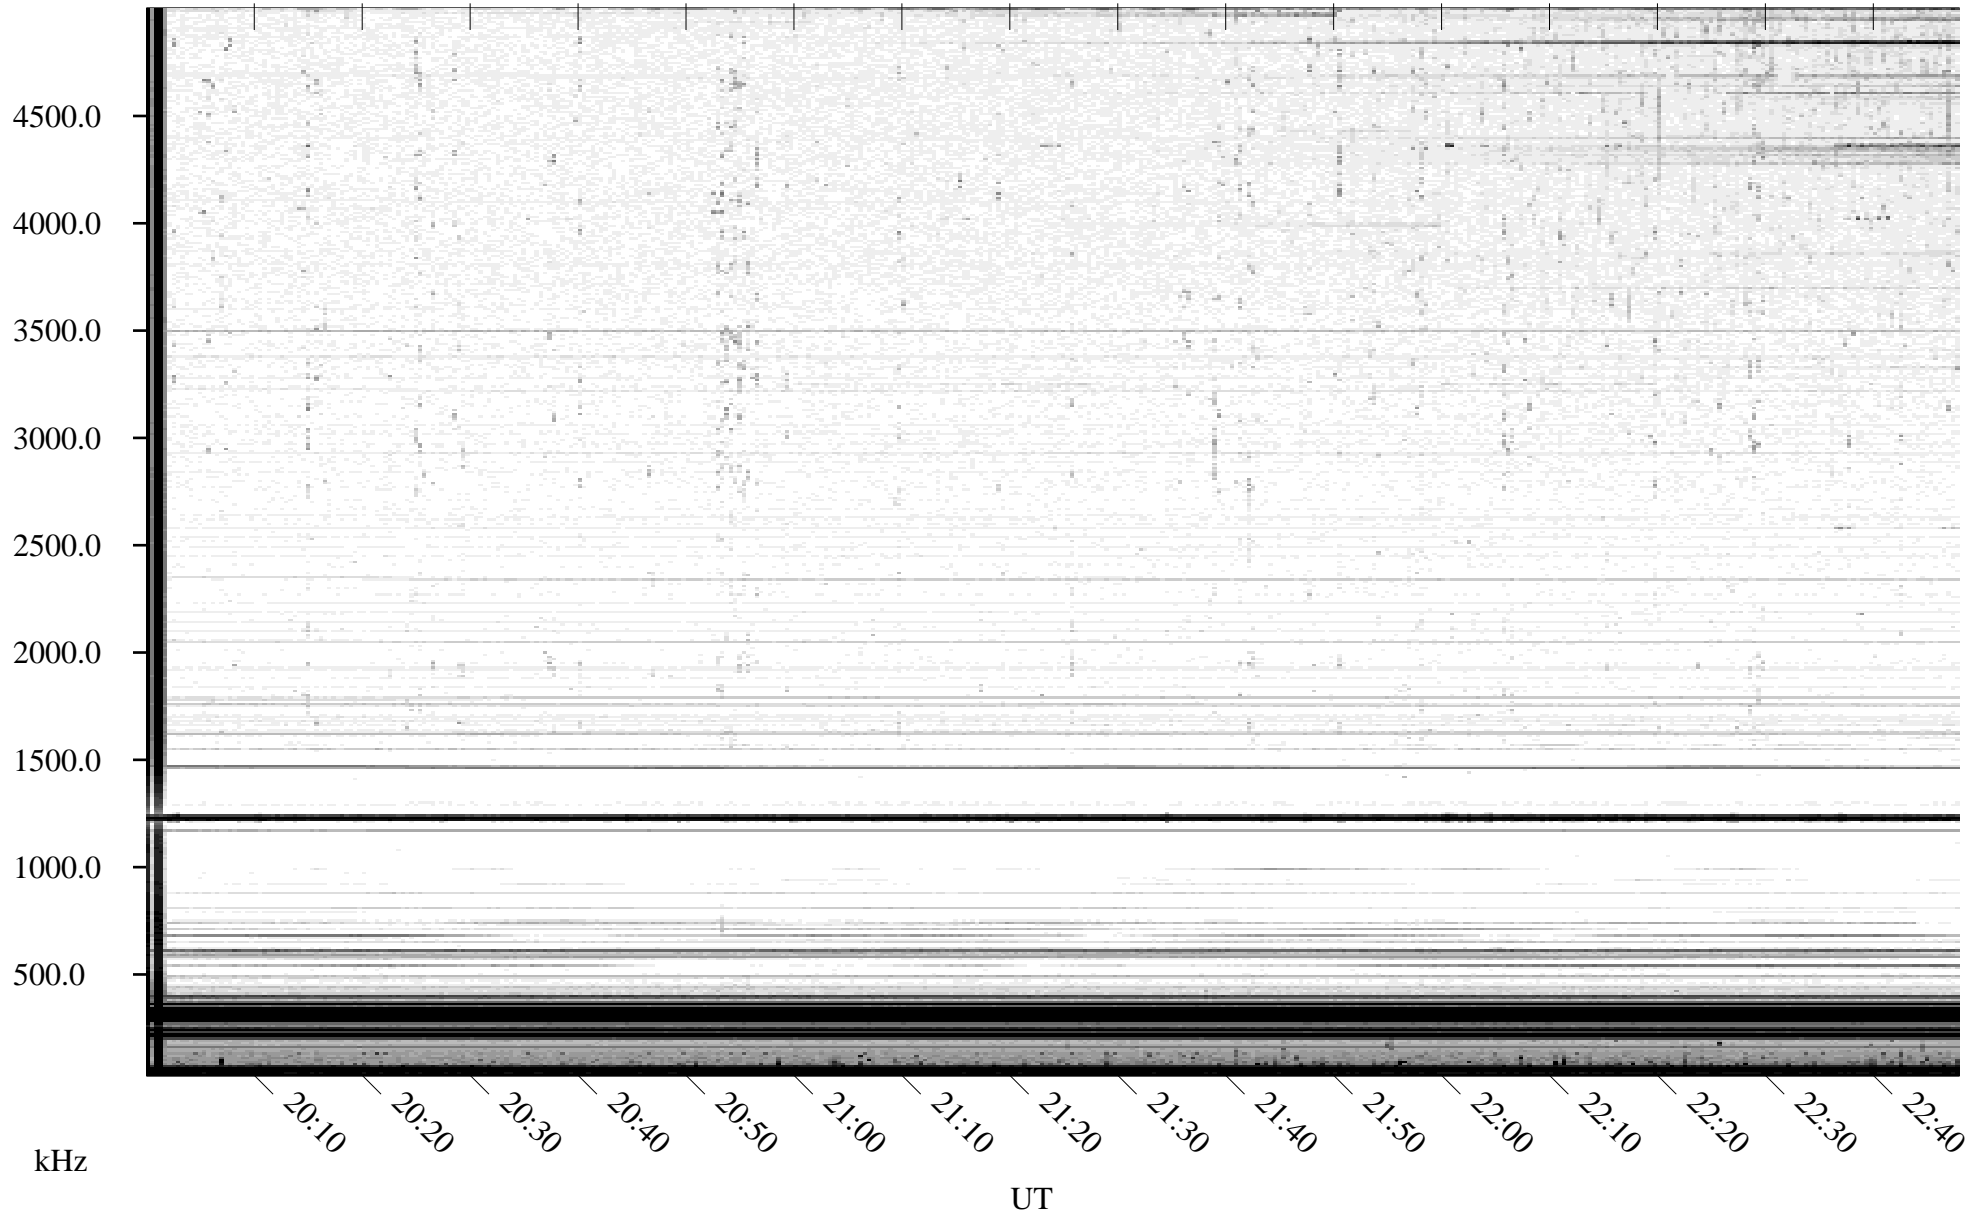

09/12/2010 Churchill, Manitoba

Linear Scale Black = 161 White = 15

ch10255l.r00SUm max_12

Page 1

09/12/2010 Churchill, Manitoba

Linear Scale Black = 161 White = 15

ch10255l.r00SUm max_12

Page 2

09/13/2010 Churchill, Manitoba

Linear Scale Black = 161 White = 15

ch102551.r00SUm max_12

Page 3

09/13/2010 Churchill, Manitoba

Linear Scale Black = 161 White = 15

ch102551.r00SUm max_12

Page 4

09/13/2010 Churchill, Manitoba

Linear Scale Black = 161 White = 15

ch10255l.r00SUm max_12

Page 5

09/13/2010 Churchill, Manitoba

Linear Scale Black = 161 White = 15

ch102551.r00SUM max_12

Page 6

09/13/2010 Churchill, Manitoba

Linear Scale Black = 161 White = 15

ch102551.r00SUm max_12

Page 7

09/13/2010 Churchill, Manitoba

Linear Scale Black = 161 White = 15

ch102551.r00SUm max_12

Page 8