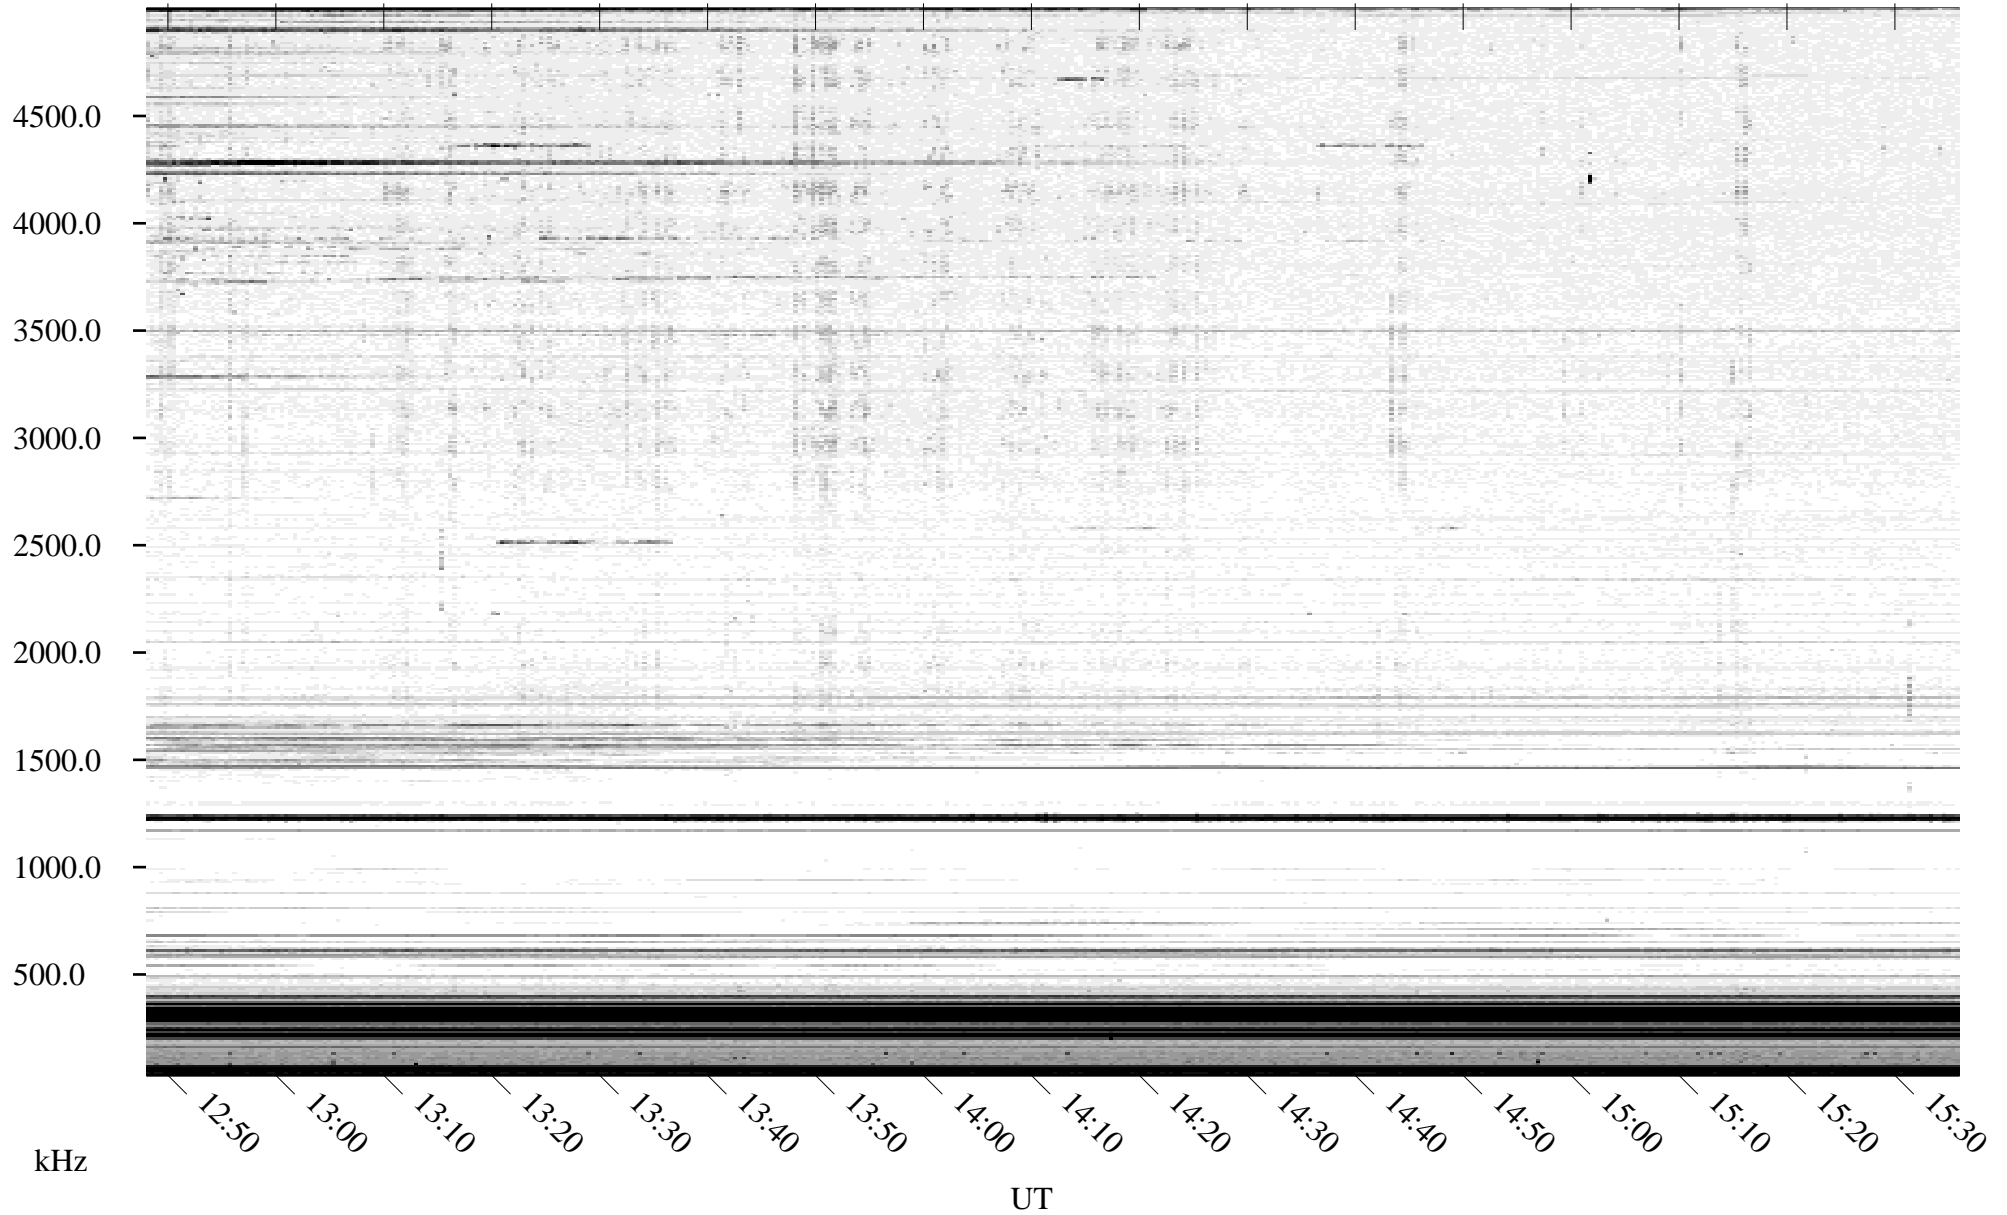

09/12/2010 Churchill, Manitoba

Linear Scale Black = 161 White = 15

ch10255l.r00SUm max_12

Page 1

09/12/2010 Churchill, Manitoba

Linear Scale Black = 161 White = 15

ch10255l.r00SUm max_12

Page 2

09/13/2010 Churchill, Manitoba

Linear Scale Black = 161 White = 15

ch102551.r00SUm max_12

Page 3

09/13/2010 Churchill, Manitoba

Linear Scale Black = 161 White = 15

ch102551.r00SUm max_12

Page 4

09/13/2010 Churchill, Manitoba

Linear Scale Black = 161 White = 15

ch10255l.r00SUm max_12

Page 5

09/13/2010 Churchill, Manitoba

Linear Scale Black = 161 White = 15

ch102551.r00SUM max_12

Page 6

09/13/2010 Churchill, Manitoba

Linear Scale Black = 161 White = 15

ch102551.r00SUm max_12

Page 7

09/13/2010 Churchill, Manitoba

Linear Scale Black = 161 White = 15

ch102551.r00SUm max_12

Page 8