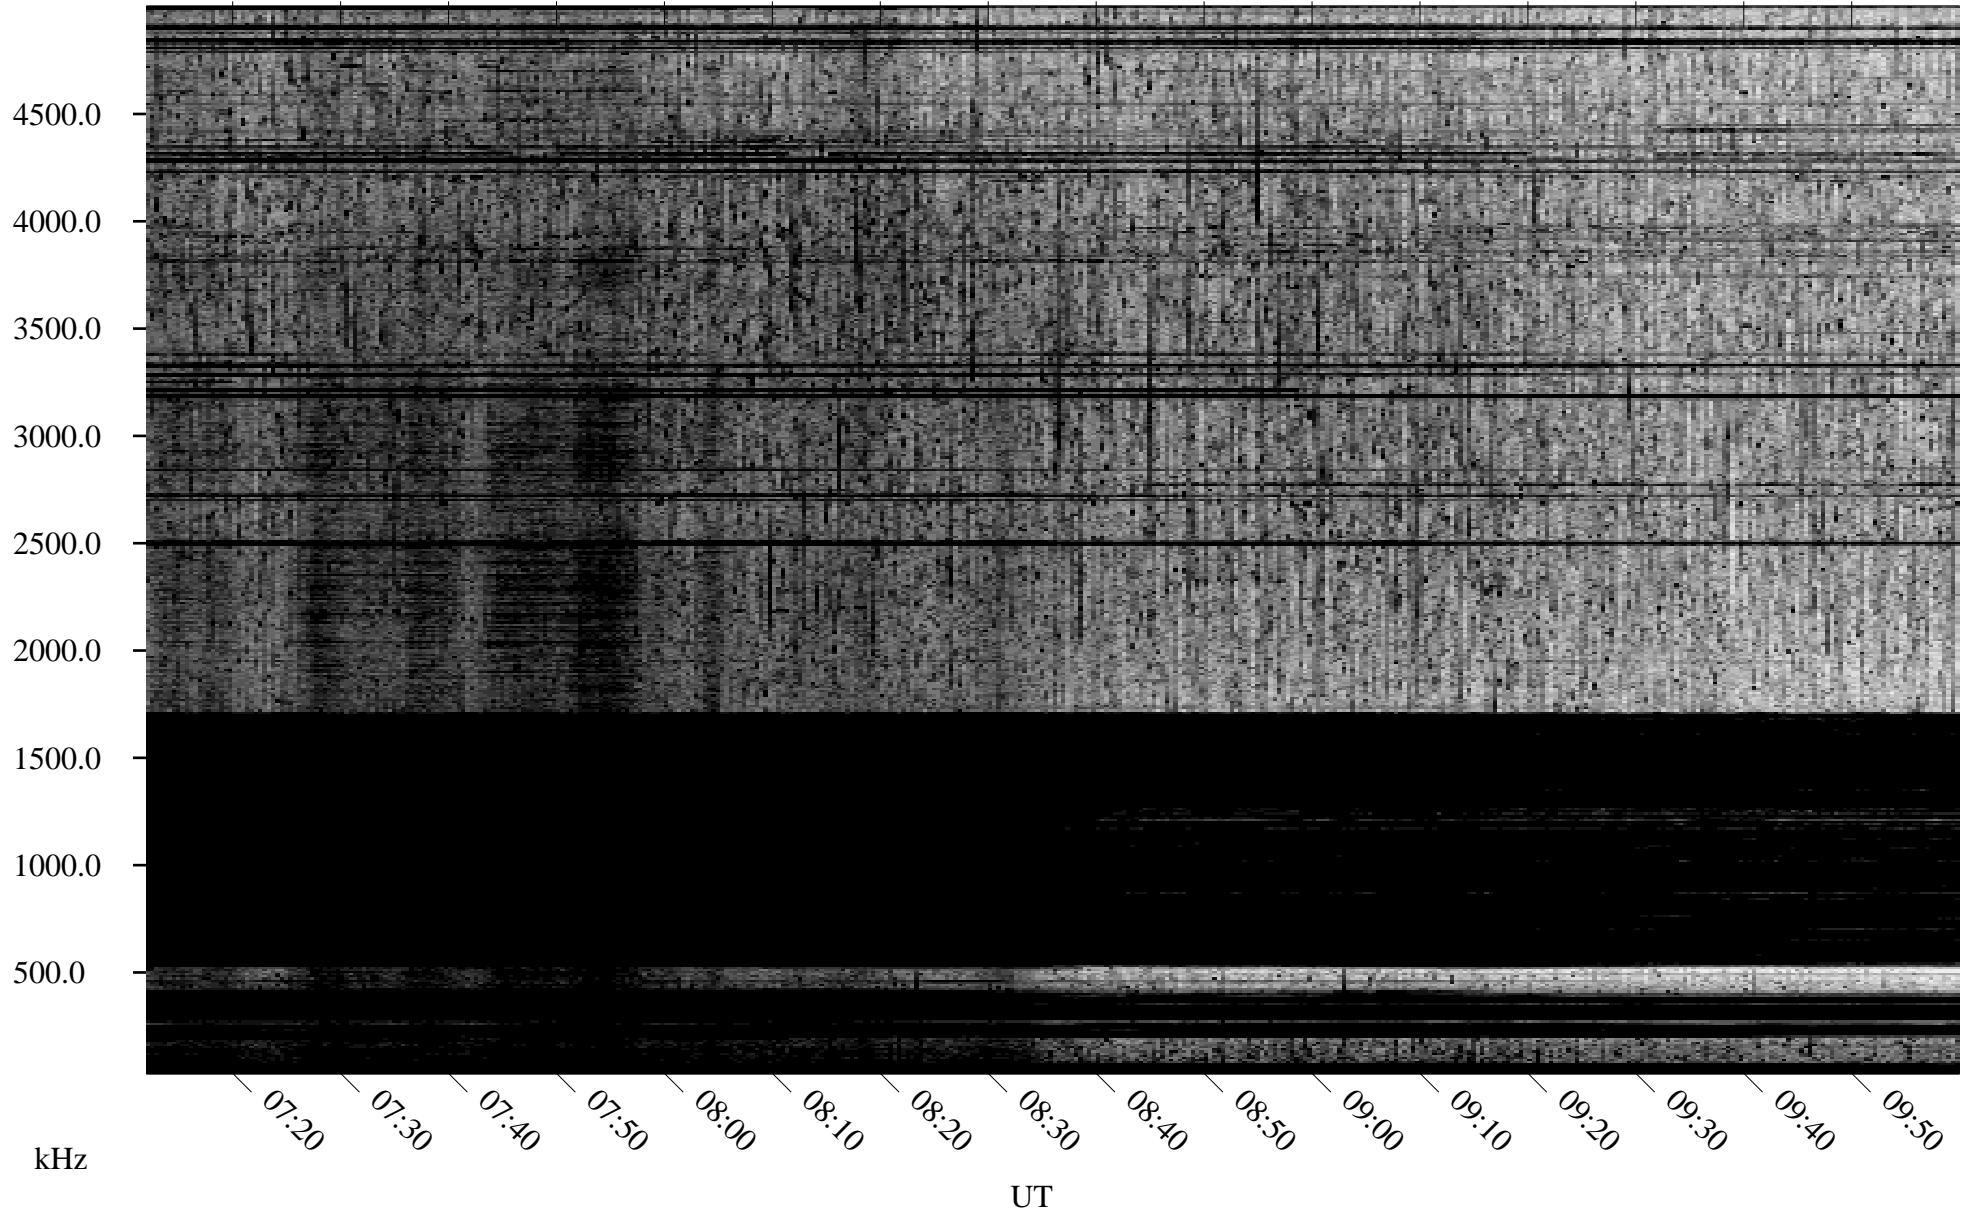

09/12/2010 Churchill, Manitoba

Linear Scale Black = 161 White = 15

ch10255l.r00SUm max_12

Page 1

09/12/2010 Churchill, Manitoba

Linear Scale Black = 161 White = 15

ch10255l.r00SUm max_12

Page 2

09/13/2010 Churchill, Manitoba

Linear Scale Black = 161 White = 15

ch102551.r00SUm max_12

Page 3

09/13/2010 Churchill, Manitoba

Linear Scale Black = 161 White = 15

ch102551.r00SUm max_12

Page 4

09/13/2010 Churchill, Manitoba

Linear Scale Black = 161 White = 15

ch10255l.r00SUm max_12

Page 5

09/13/2010 Churchill, Manitoba

Linear Scale Black = 161 White = 15

ch102551.r00SUM max_12

Page 6

09/13/2010 Churchill, Manitoba

Linear Scale Black = 161 White = 15

ch102551.r00SUm max_12

Page 7

09/13/2010 Churchill, Manitoba

Linear Scale Black = 161 White = 15

ch102551.r00SUm max_12

Page 8