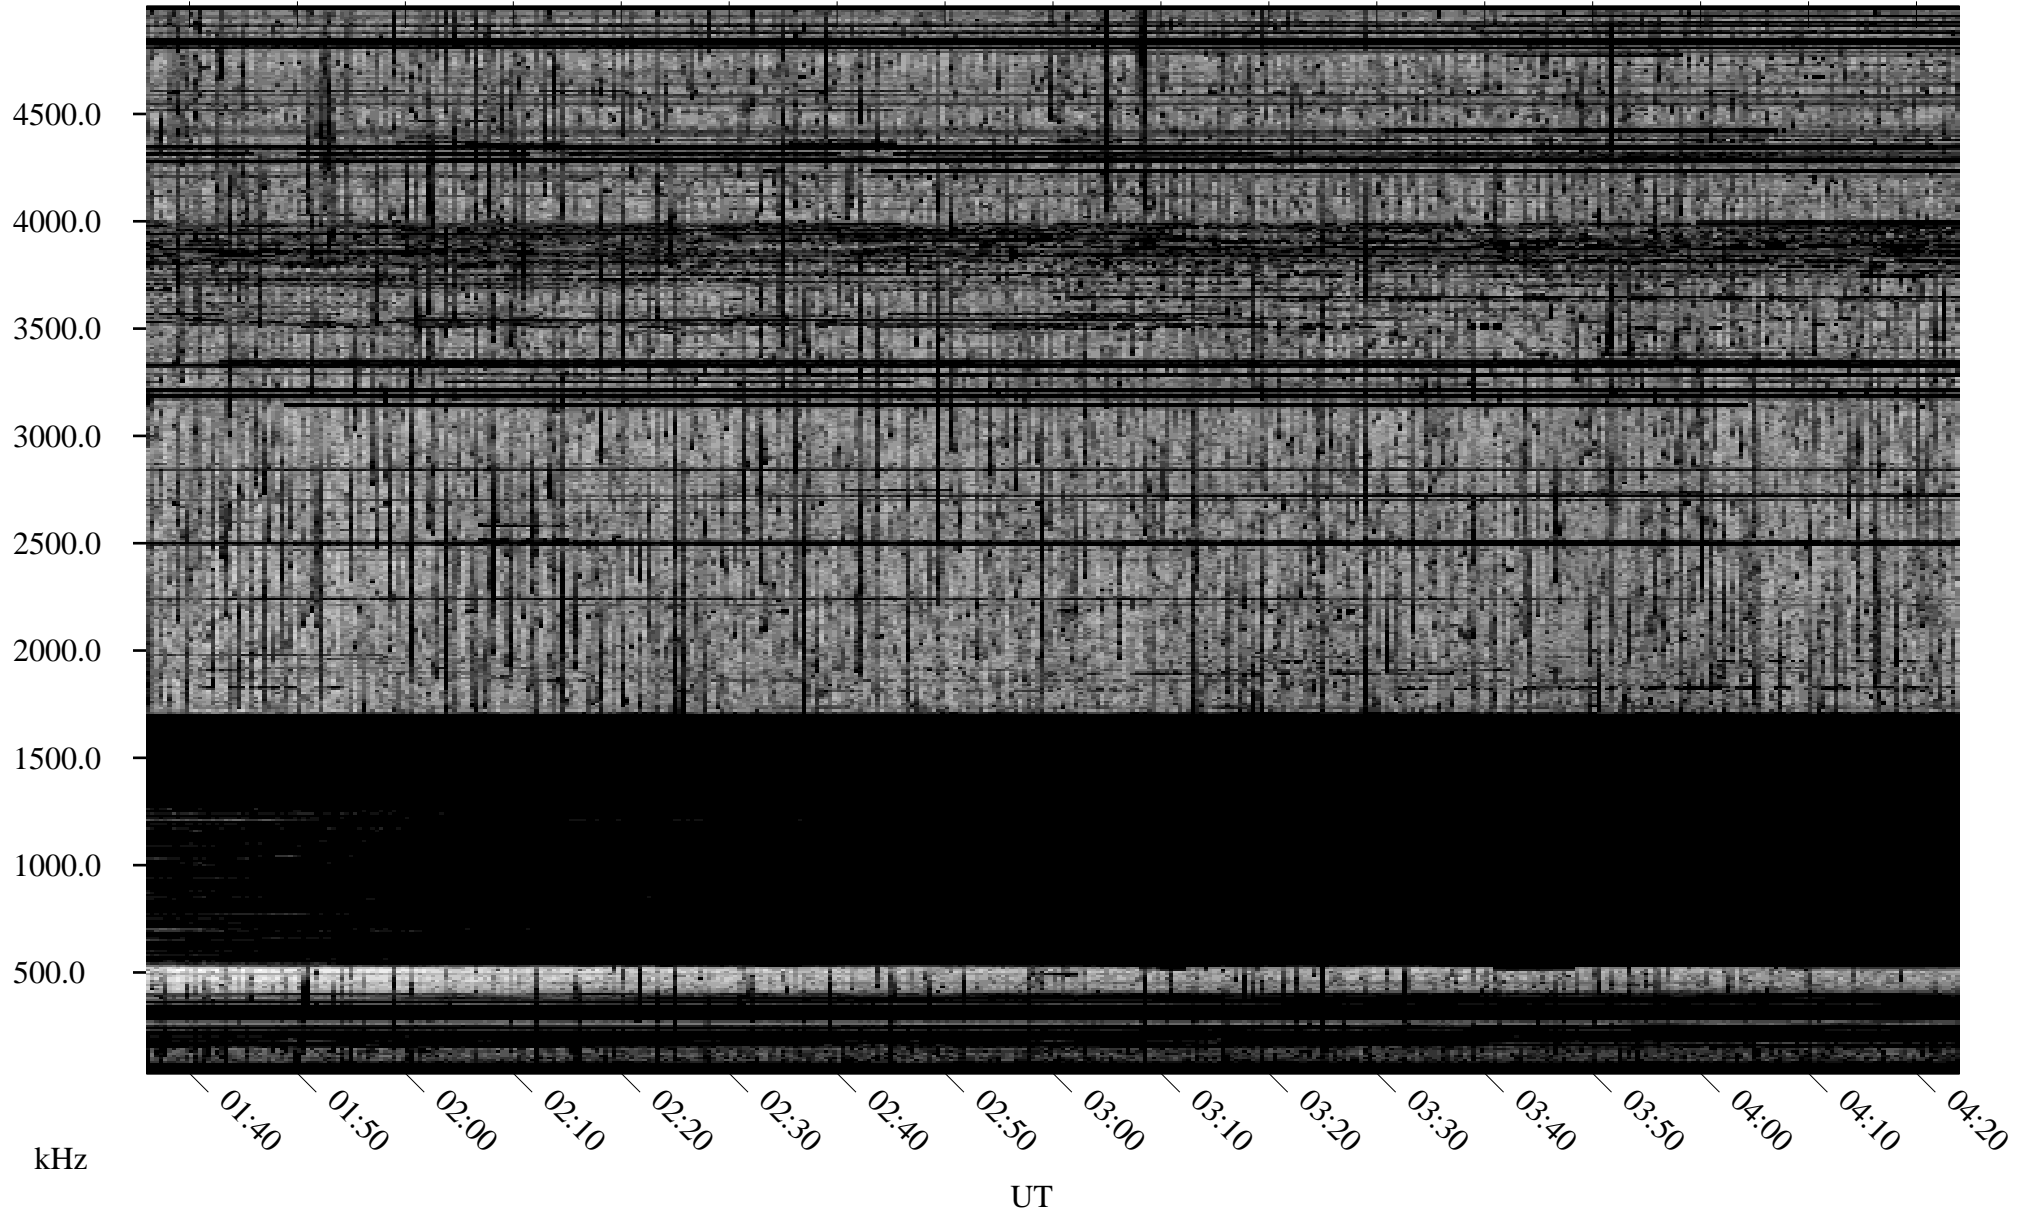

09/12/2010 Churchill, Manitoba

Linear Scale Black = 161 White = 15

ch10255l.r00SUm max_12

Page 1

09/12/2010 Churchill, Manitoba

Linear Scale Black = 161 White = 15

ch10255l.r00SUm max_12

Page 2

09/13/2010 Churchill, Manitoba

Linear Scale Black = 161 White = 15

ch102551.r00SUm max_12

Page 3

09/13/2010 Churchill, Manitoba

Linear Scale Black = 161 White = 15

ch102551.r00SUm max_12

Page 4

09/13/2010 Churchill, Manitoba

Linear Scale Black = 161 White = 15

ch10255l.r00SUm max_12

Page 5

09/13/2010 Churchill, Manitoba

Linear Scale Black = 161 White = 15

ch102551.r00SUM max_12

Page 6

09/13/2010 Churchill, Manitoba

Linear Scale Black = 161 White = 15

ch102551.r00SUm max_12

Page 7

09/13/2010 Churchill, Manitoba

Linear Scale Black = 161 White = 15

ch102551.r00SUm max_12

Page 8