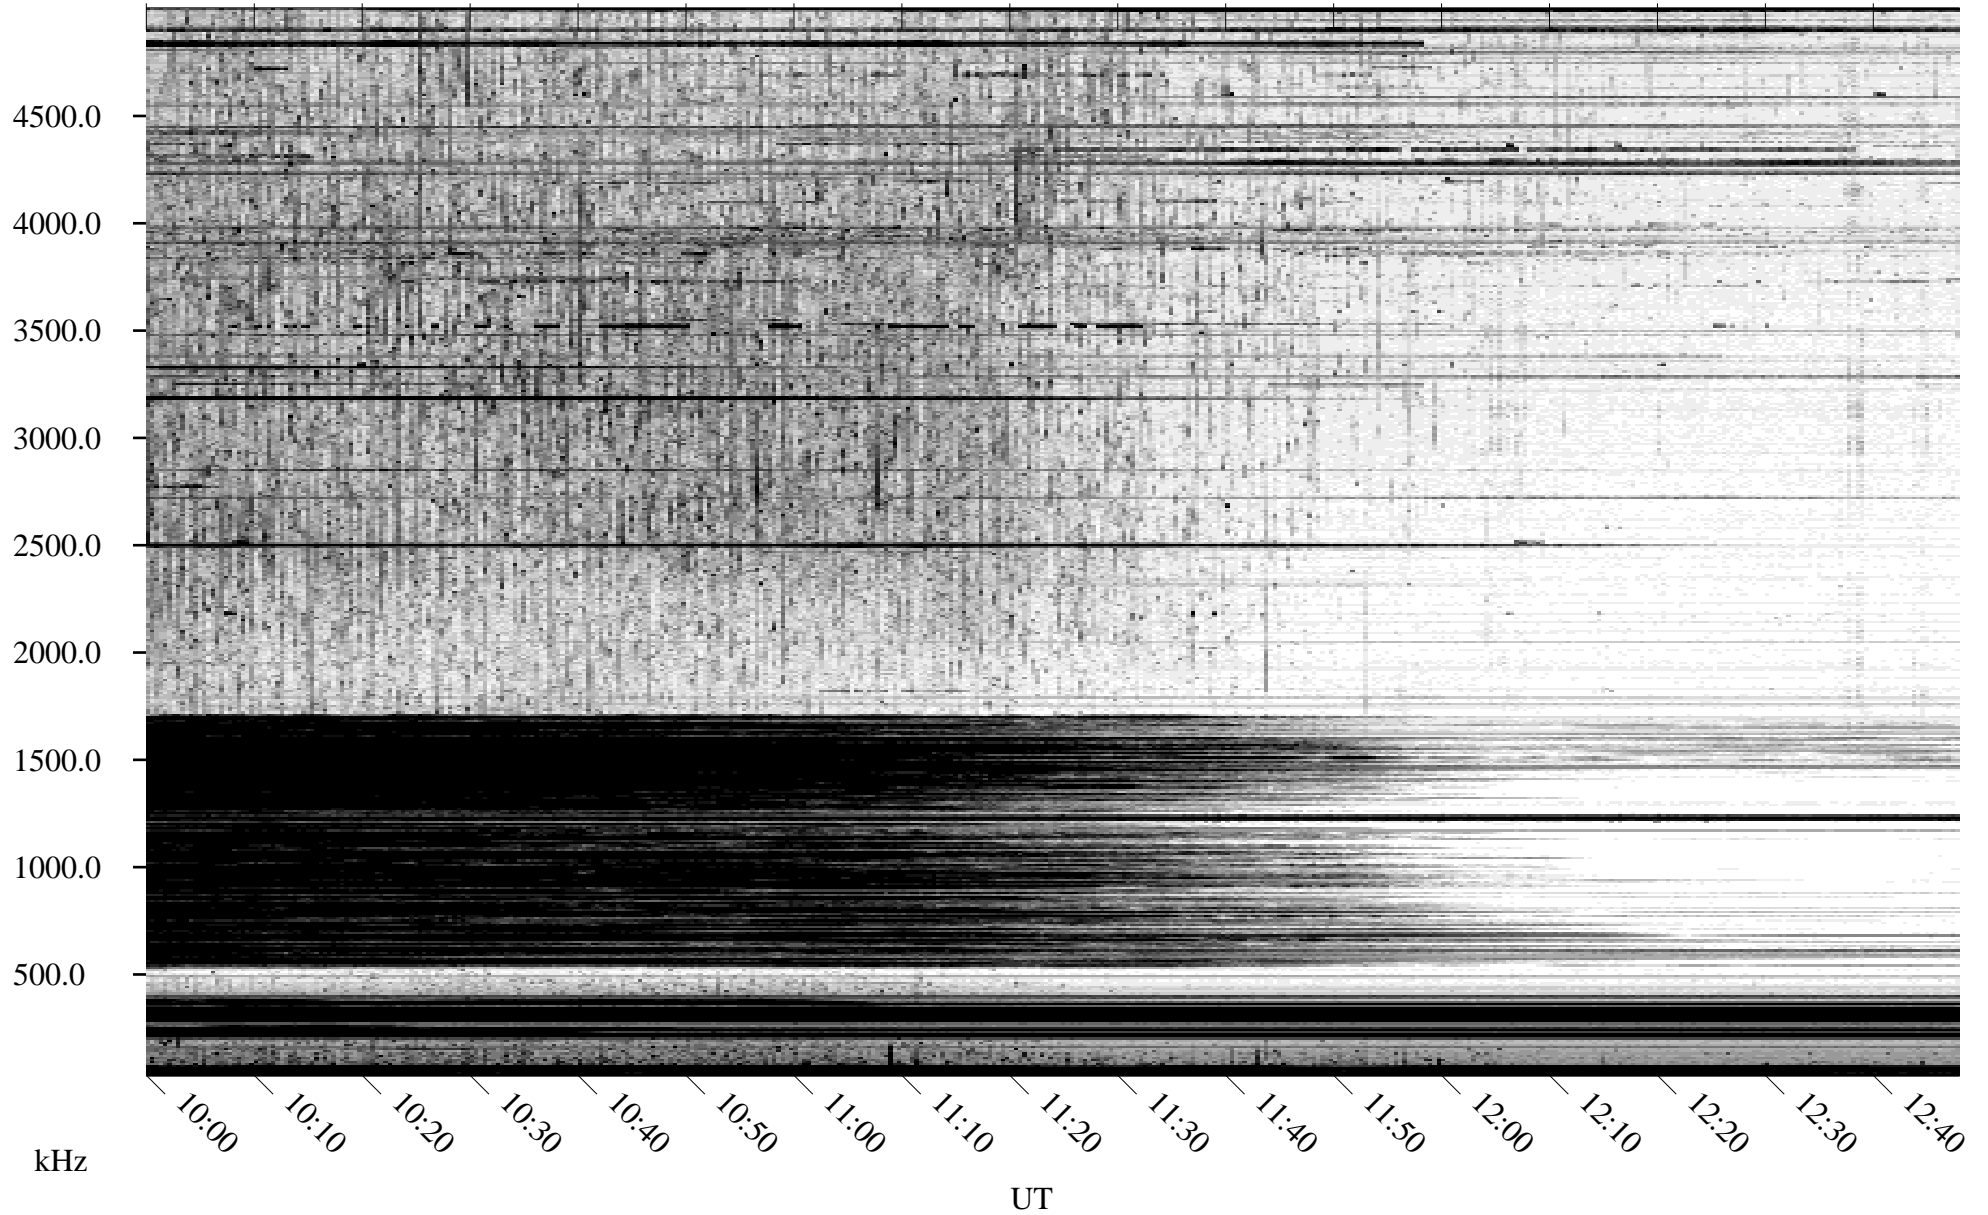

09/12/2010 Churchill, Manitoba

Linear Scale Black = 161 White = 15

ch10255l.r00SUm max_12

Page 1

09/12/2010 Churchill, Manitoba

Linear Scale Black = 161 White = 15

ch10255l.r00SUm max_12

Page 2

09/13/2010 Churchill, Manitoba

Linear Scale Black = 161 White = 15

ch102551.r00SUm max_12

Page 3

09/13/2010 Churchill, Manitoba

Linear Scale Black = 161 White = 15

ch102551.r00SUm max_12

Page 4

09/13/2010 Churchill, Manitoba

Linear Scale Black = 161 White = 15

ch10255l.r00SUm max_12

Page 5

09/13/2010 Churchill, Manitoba

Linear Scale Black = 161 White = 15

ch102551.r00SUM max_12

Page 6

09/13/2010 Churchill, Manitoba

Linear Scale Black = 161 White = 15

ch102551.r00SUm max_12

Page 7

09/13/2010 Churchill, Manitoba

Linear Scale Black = 161 White = 15

ch102551.r00SUm max_12

Page 8