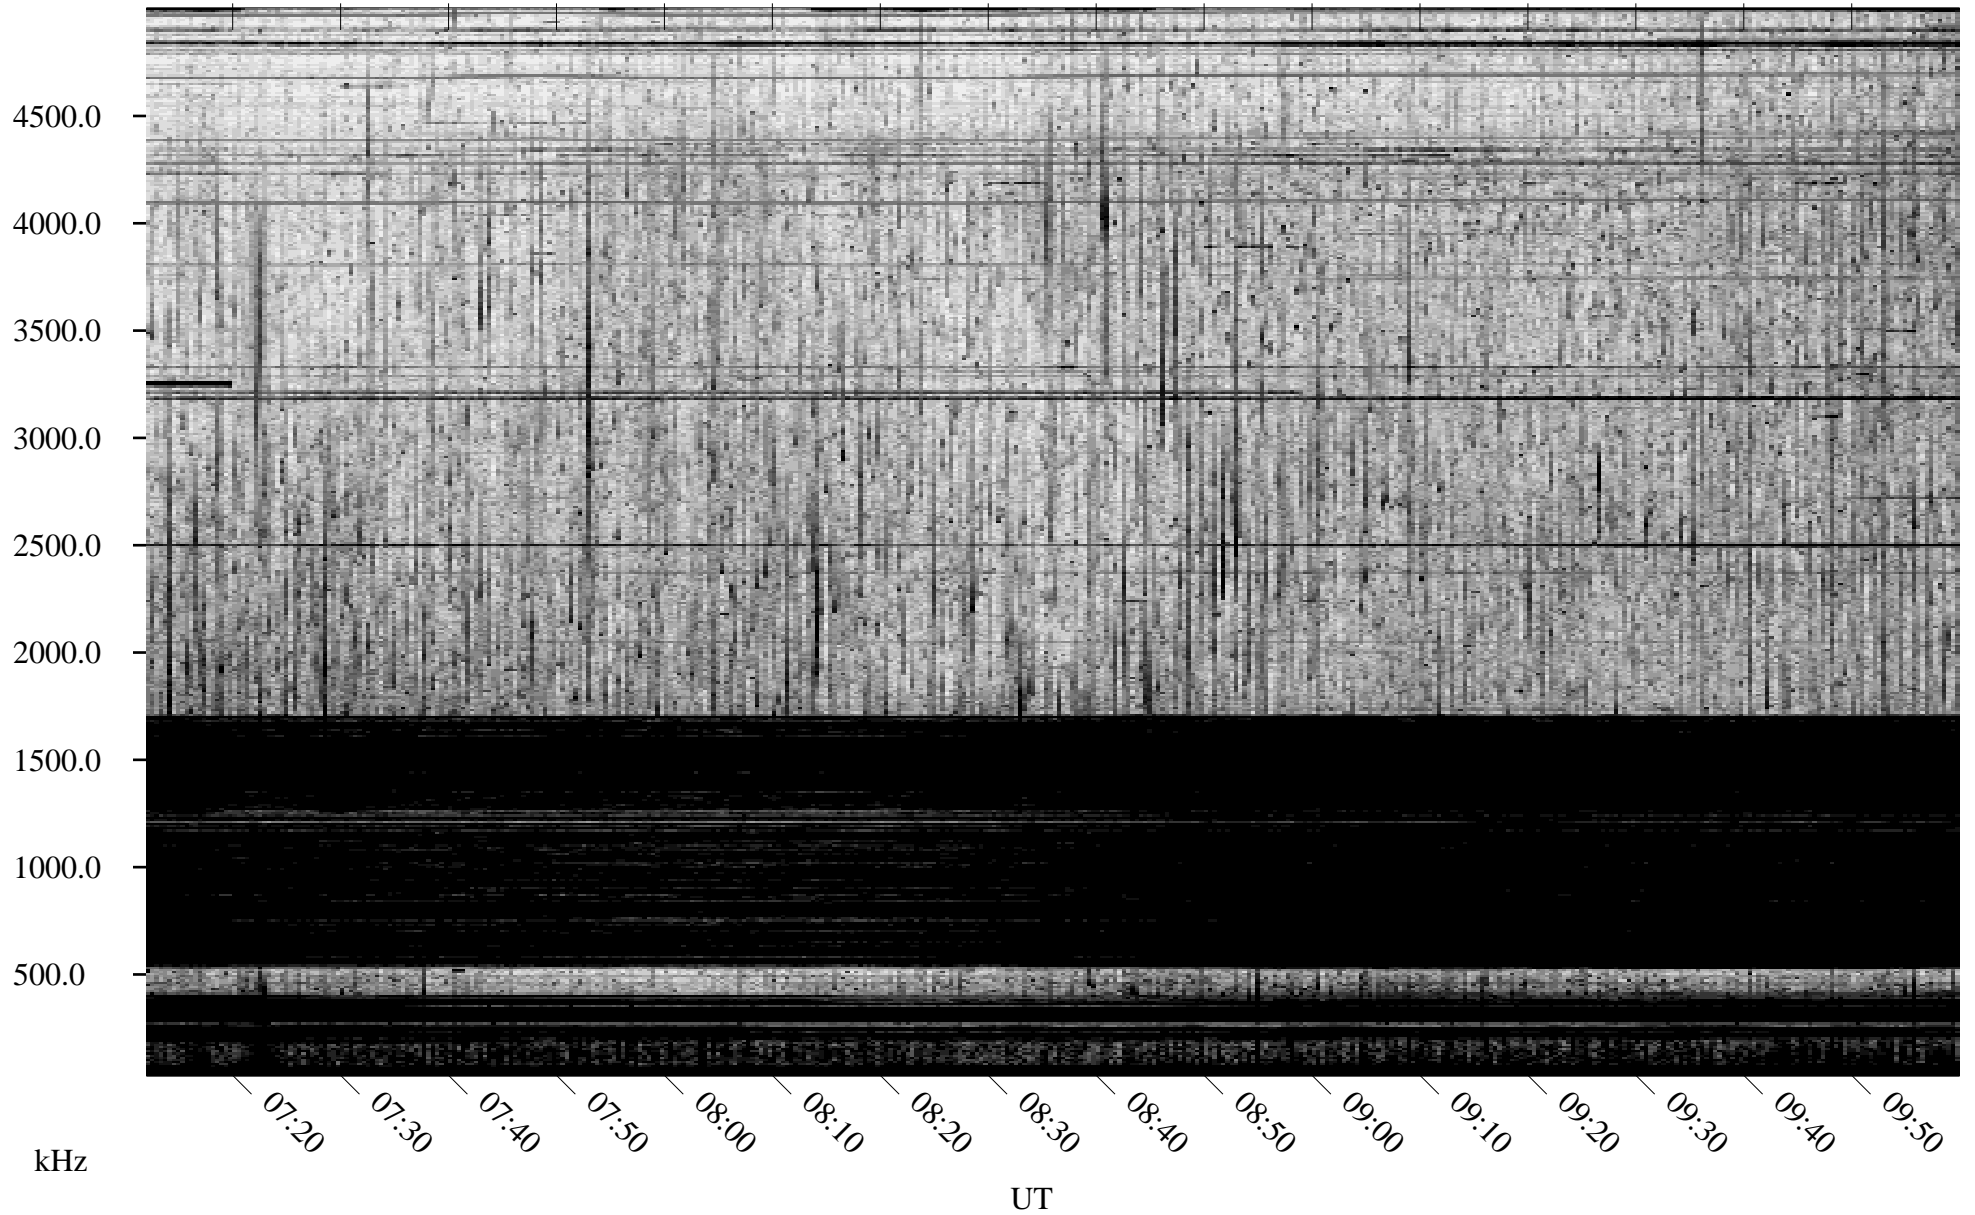

09/13/2010 Churchill, Manitoba

Linear Scale Black = 161 White = 15

ch10256l.r00SUm max_12

Page 1

09/13/2010 Churchill, Manitoba

Linear Scale Black = 161 White = 15

ch10256l.r00SUm max_12

Page 2

09/14/2010 Churchill, Manitoba

Linear Scale Black = 161 White = 15

ch10256l.r00SUm max_12

Page 3

09/14/2010 Churchill, Manitoba

Linear Scale Black = 161 White = 15

ch10256l.r00SUm max_12

Page 4

09/14/2010 Churchill, Manitoba

Linear Scale Black = 161 White = 15

ch10256l.r00SUm max_12

Page 5

09/14/2010 Churchill, Manitoba

Linear Scale Black = 161 White = 15

ch10256l.r00SUm max_12

Page 6

09/14/2010 Churchill, Manitoba

Linear Scale Black = 161 White = 15

ch10256l.r00SUm max_12

Page 7

09/14/2010 Churchill, Manitoba

Linear Scale Black = 161 White = 15

ch10256l.r00SUm max_12