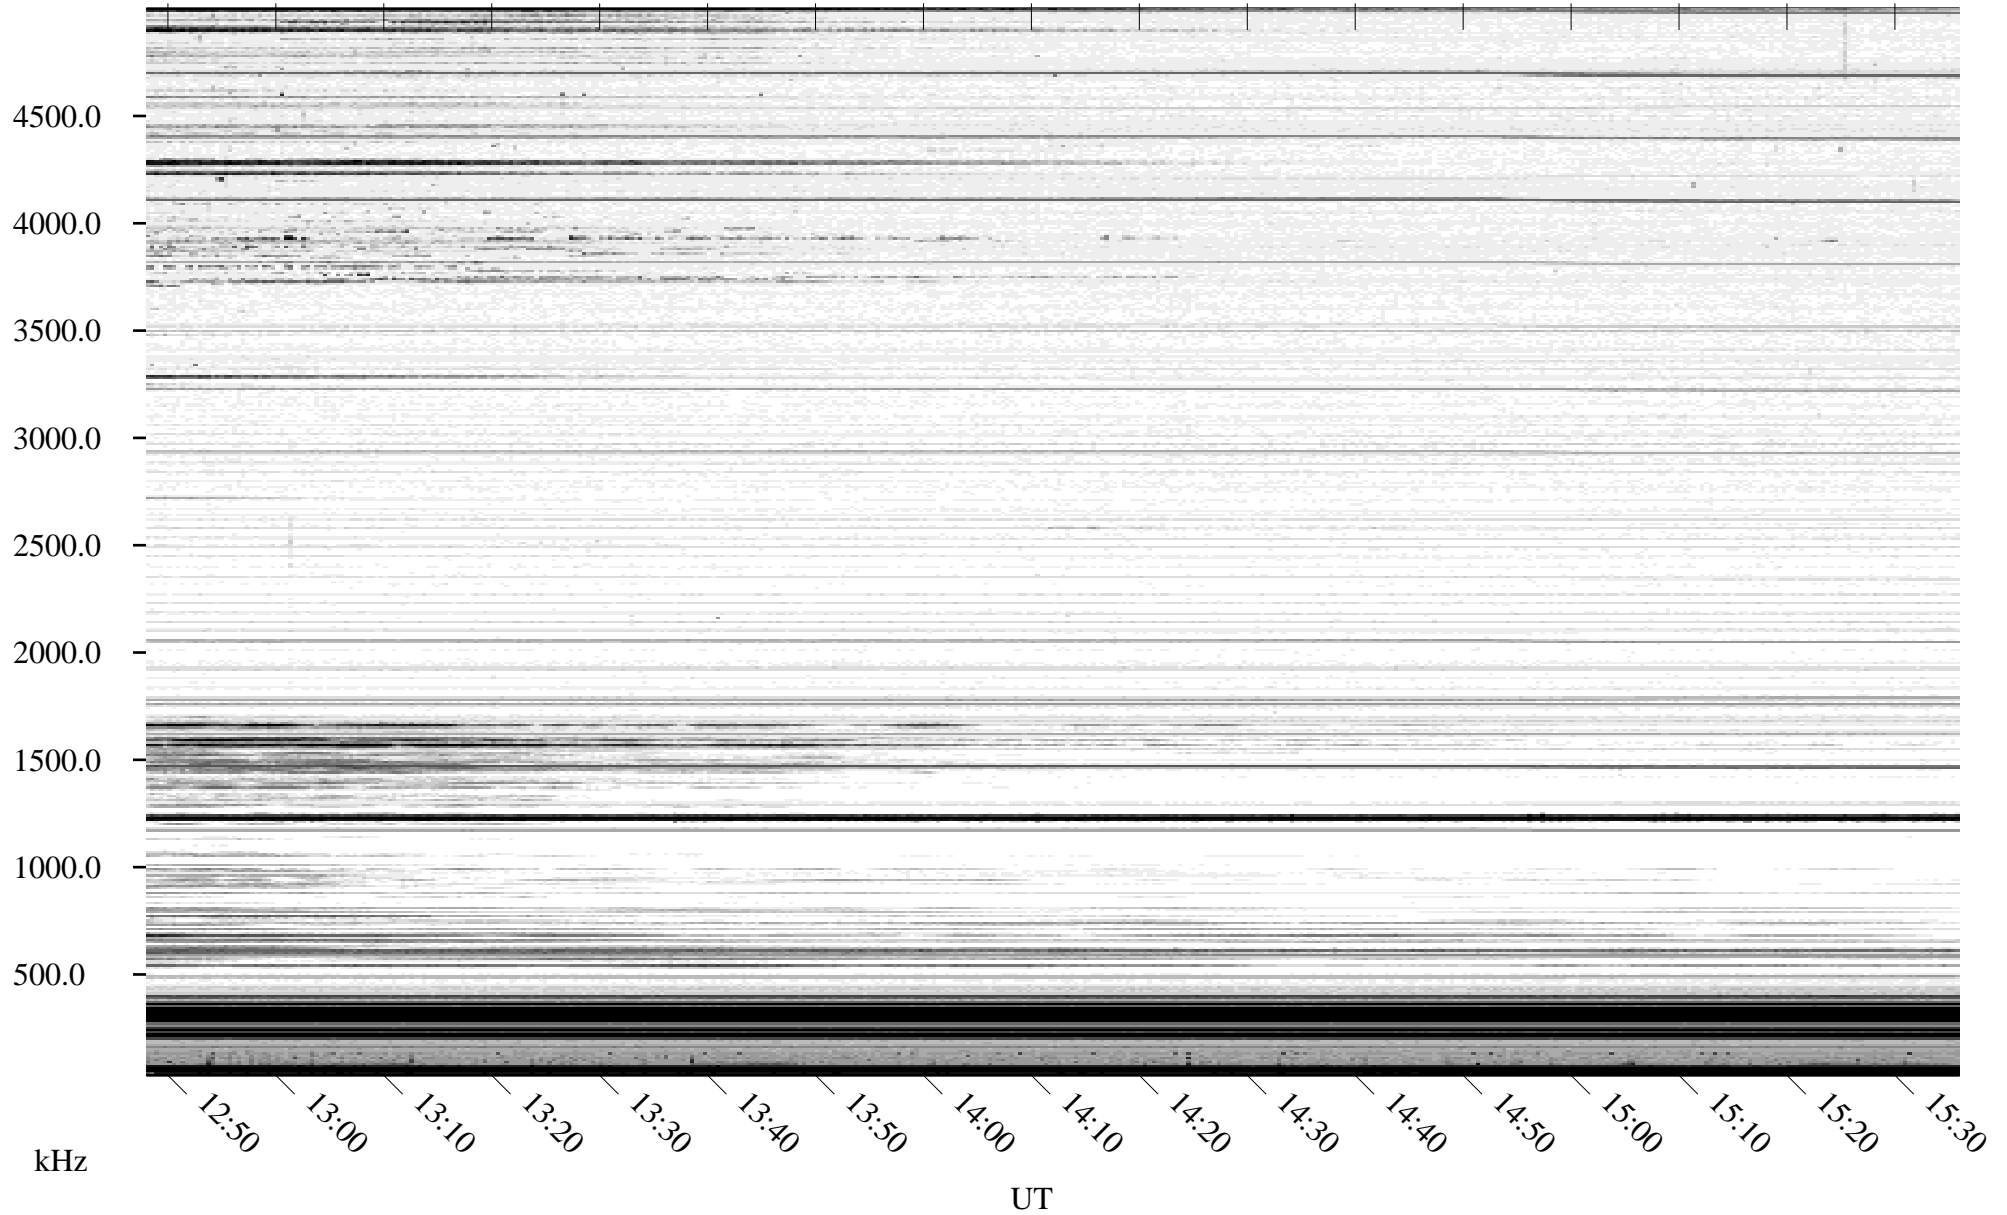

09/13/2010 Churchill, Manitoba

Linear Scale Black = 161 White = 15

ch10256l.r00SUm max_12

Page 1

09/13/2010 Churchill, Manitoba

Linear Scale Black = 161 White = 15

ch10256l.r00SUm max_12

Page 2

09/14/2010 Churchill, Manitoba

Linear Scale Black = 161 White = 15

ch10256l.r00SUm max_12

Page 3

09/14/2010 Churchill, Manitoba

Linear Scale Black = 161 White = 15

ch10256l.r00SUm max_12

Page 4

09/14/2010 Churchill, Manitoba

Linear Scale Black = 161 White = 15

ch10256l.r00SUm max_12

Page 5

09/14/2010 Churchill, Manitoba

Linear Scale Black = 161 White = 15

ch10256l.r00SUm max_12

Page 6

09/14/2010 Churchill, Manitoba

Linear Scale Black = 161 White = 15

ch10256l.r00SUm max_12

Page 7

09/14/2010 Churchill, Manitoba

Linear Scale Black = 161 White = 15

ch10256l.r00SUm max_12