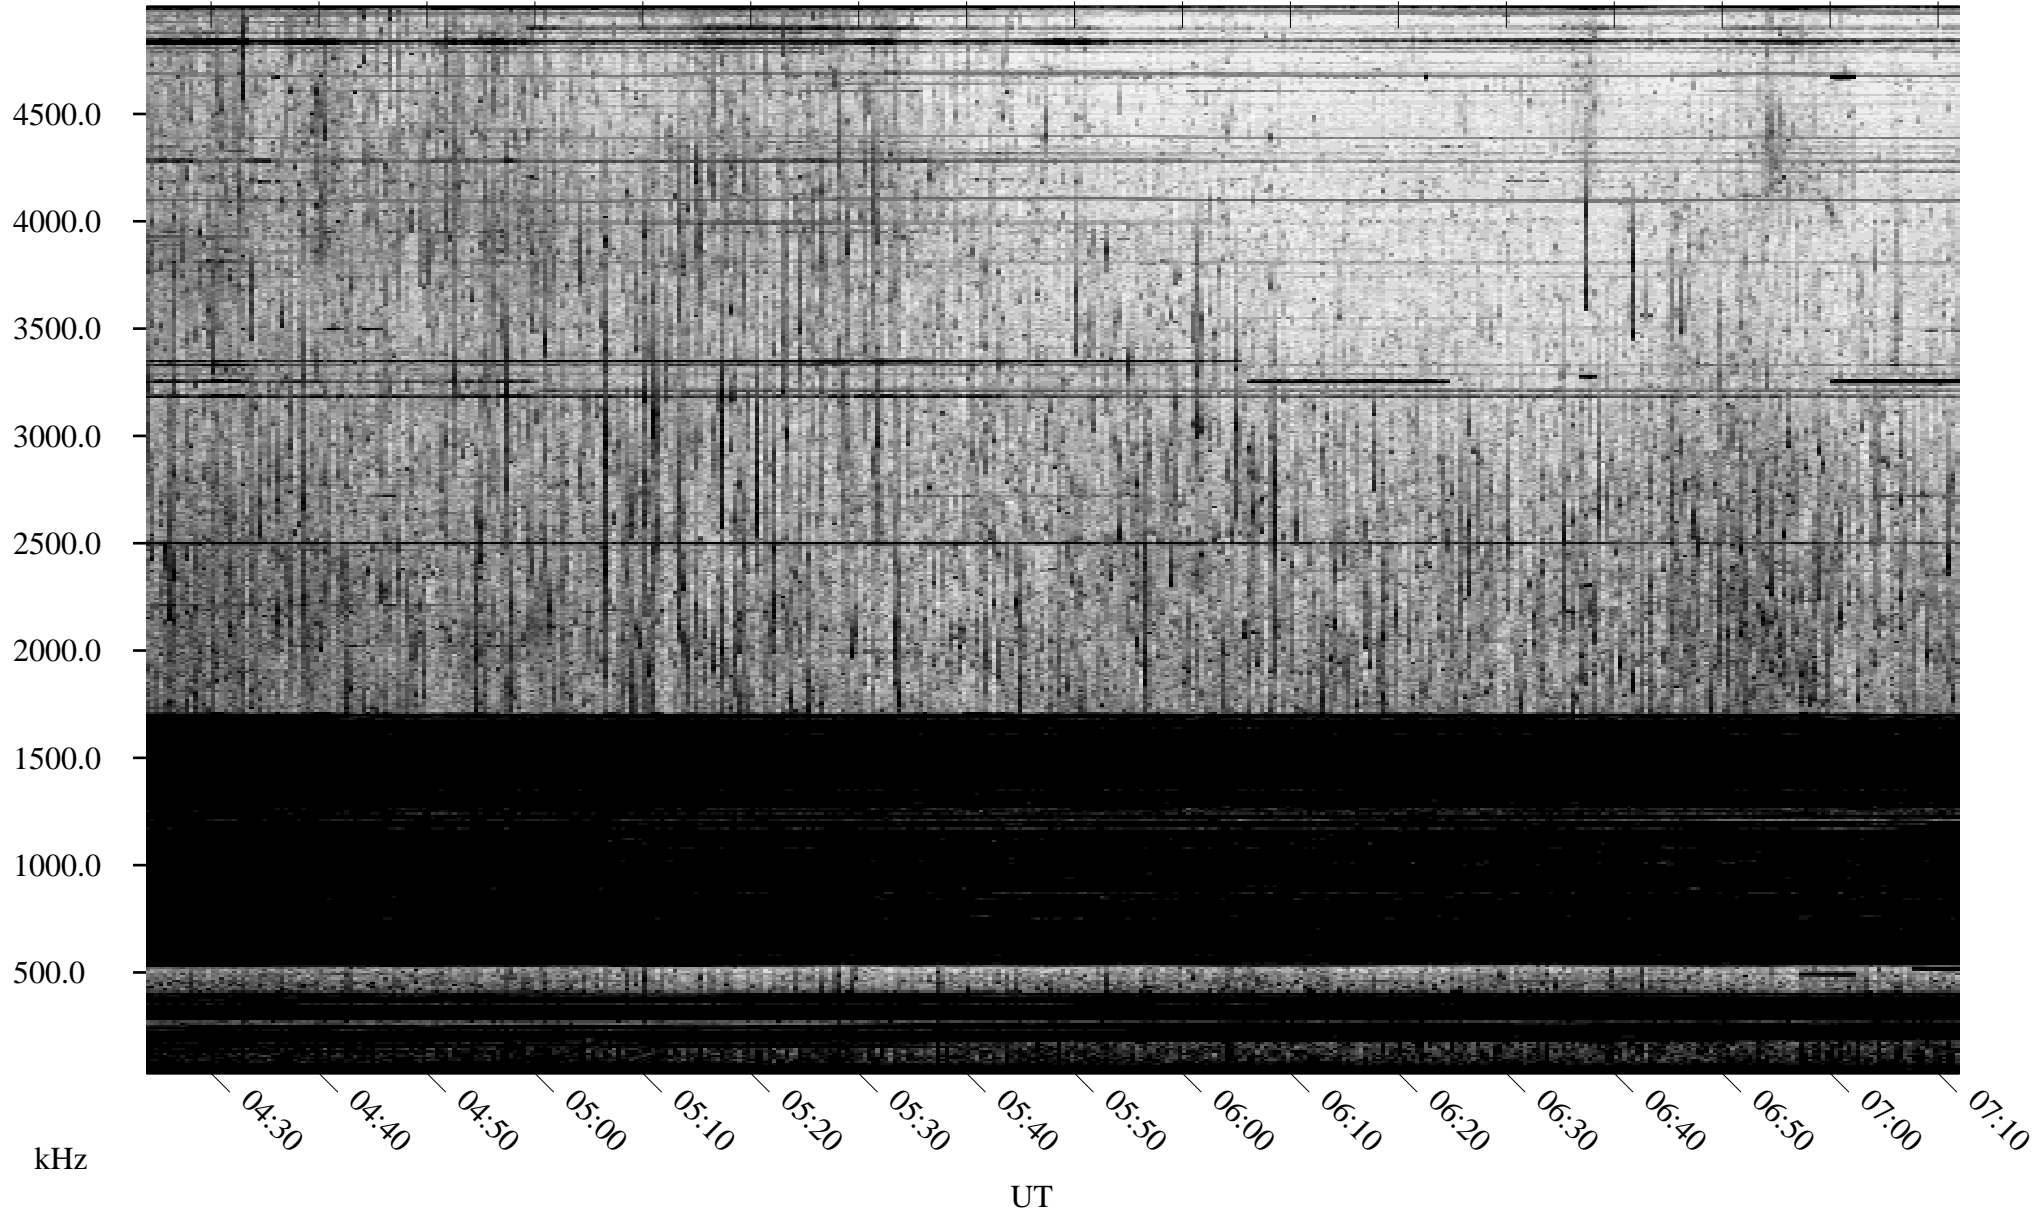

09/13/2010 Churchill, Manitoba

Linear Scale Black = 161 White = 15

ch10256l.r00SUm max_12

Page 1

09/13/2010 Churchill, Manitoba

Linear Scale Black = 161 White = 15

ch10256l.r00SUm max_12

Page 2

09/14/2010 Churchill, Manitoba

Linear Scale Black = 161 White = 15

ch10256l.r00SUm max_12

Page 3

09/14/2010 Churchill, Manitoba

Linear Scale Black = 161 White = 15

ch10256l.r00SUm max_12

Page 4

09/14/2010 Churchill, Manitoba

Linear Scale Black = 161 White = 15

ch10256l.r00SUm max_12

Page 5

09/14/2010 Churchill, Manitoba

Linear Scale Black = 161 White = 15

ch10256l.r00SUm max_12

Page 6

09/14/2010 Churchill, Manitoba

Linear Scale Black = 161 White = 15

ch10256l.r00SUm max_12

Page 7

09/14/2010 Churchill, Manitoba

Linear Scale Black = 161 White = 15

ch10256l.r00SUm max_12