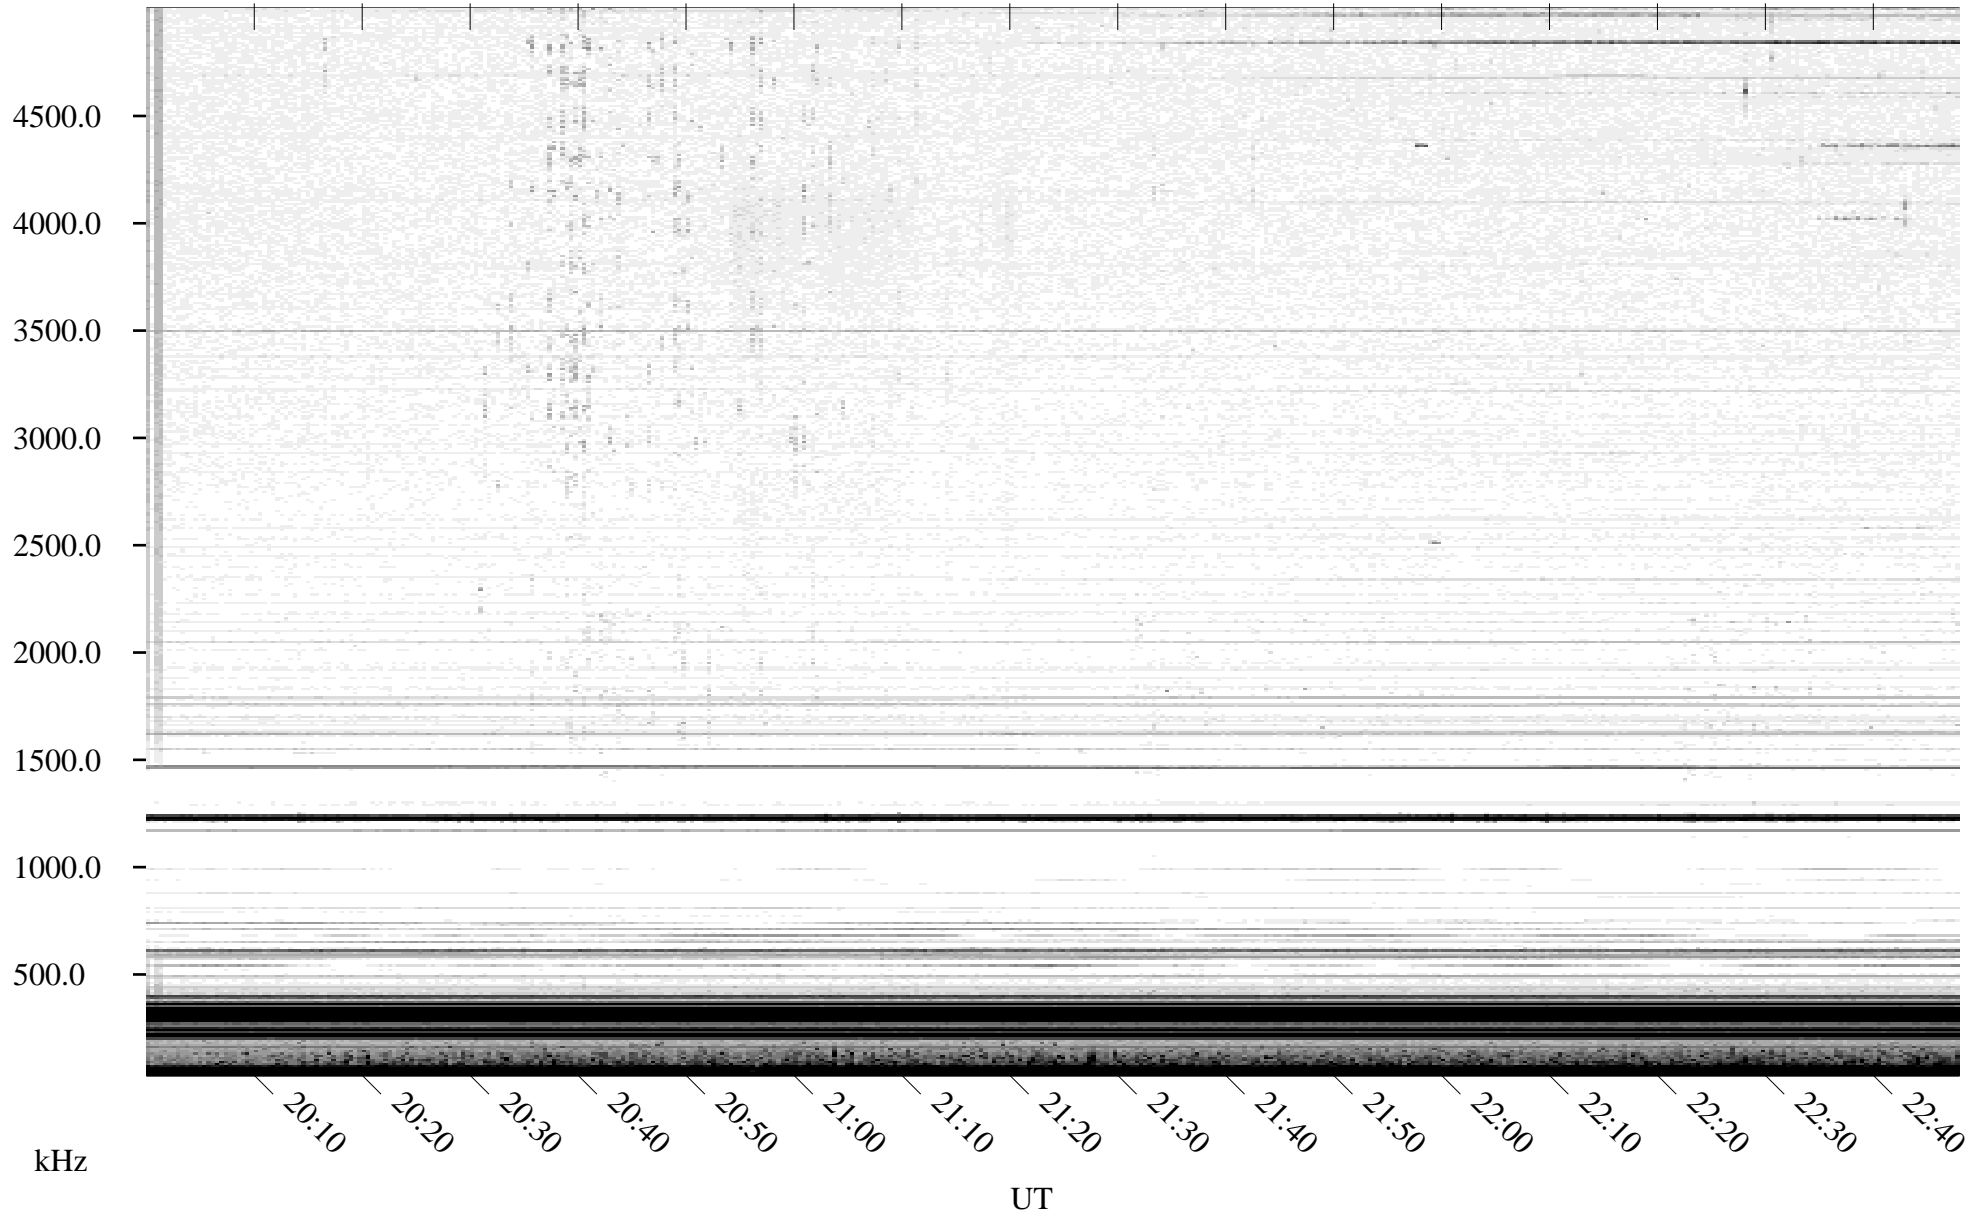

09/13/2010 Churchill, Manitoba

Linear Scale Black = 161 White = 15

ch10256l.r00SUm max_12

Page 1

09/13/2010 Churchill, Manitoba

Linear Scale Black = 161 White = 15

ch10256l.r00SUm max_12

Page 2

09/14/2010 Churchill, Manitoba

Linear Scale Black = 161 White = 15

ch10256l.r00SUm max_12

Page 3

09/14/2010 Churchill, Manitoba

Linear Scale Black = 161 White = 15

ch10256l.r00SUm max_12

Page 4

09/14/2010 Churchill, Manitoba

Linear Scale Black = 161 White = 15

ch10256l.r00SUm max_12

Page 5

09/14/2010 Churchill, Manitoba

Linear Scale Black = 161 White = 15

ch10256l.r00SUm max_12

Page 6

09/14/2010 Churchill, Manitoba

Linear Scale Black = 161 White = 15

ch10256l.r00SUm max_12

Page 7

09/14/2010 Churchill, Manitoba

Linear Scale Black = 161 White = 15

ch10256l.r00SUm max_12