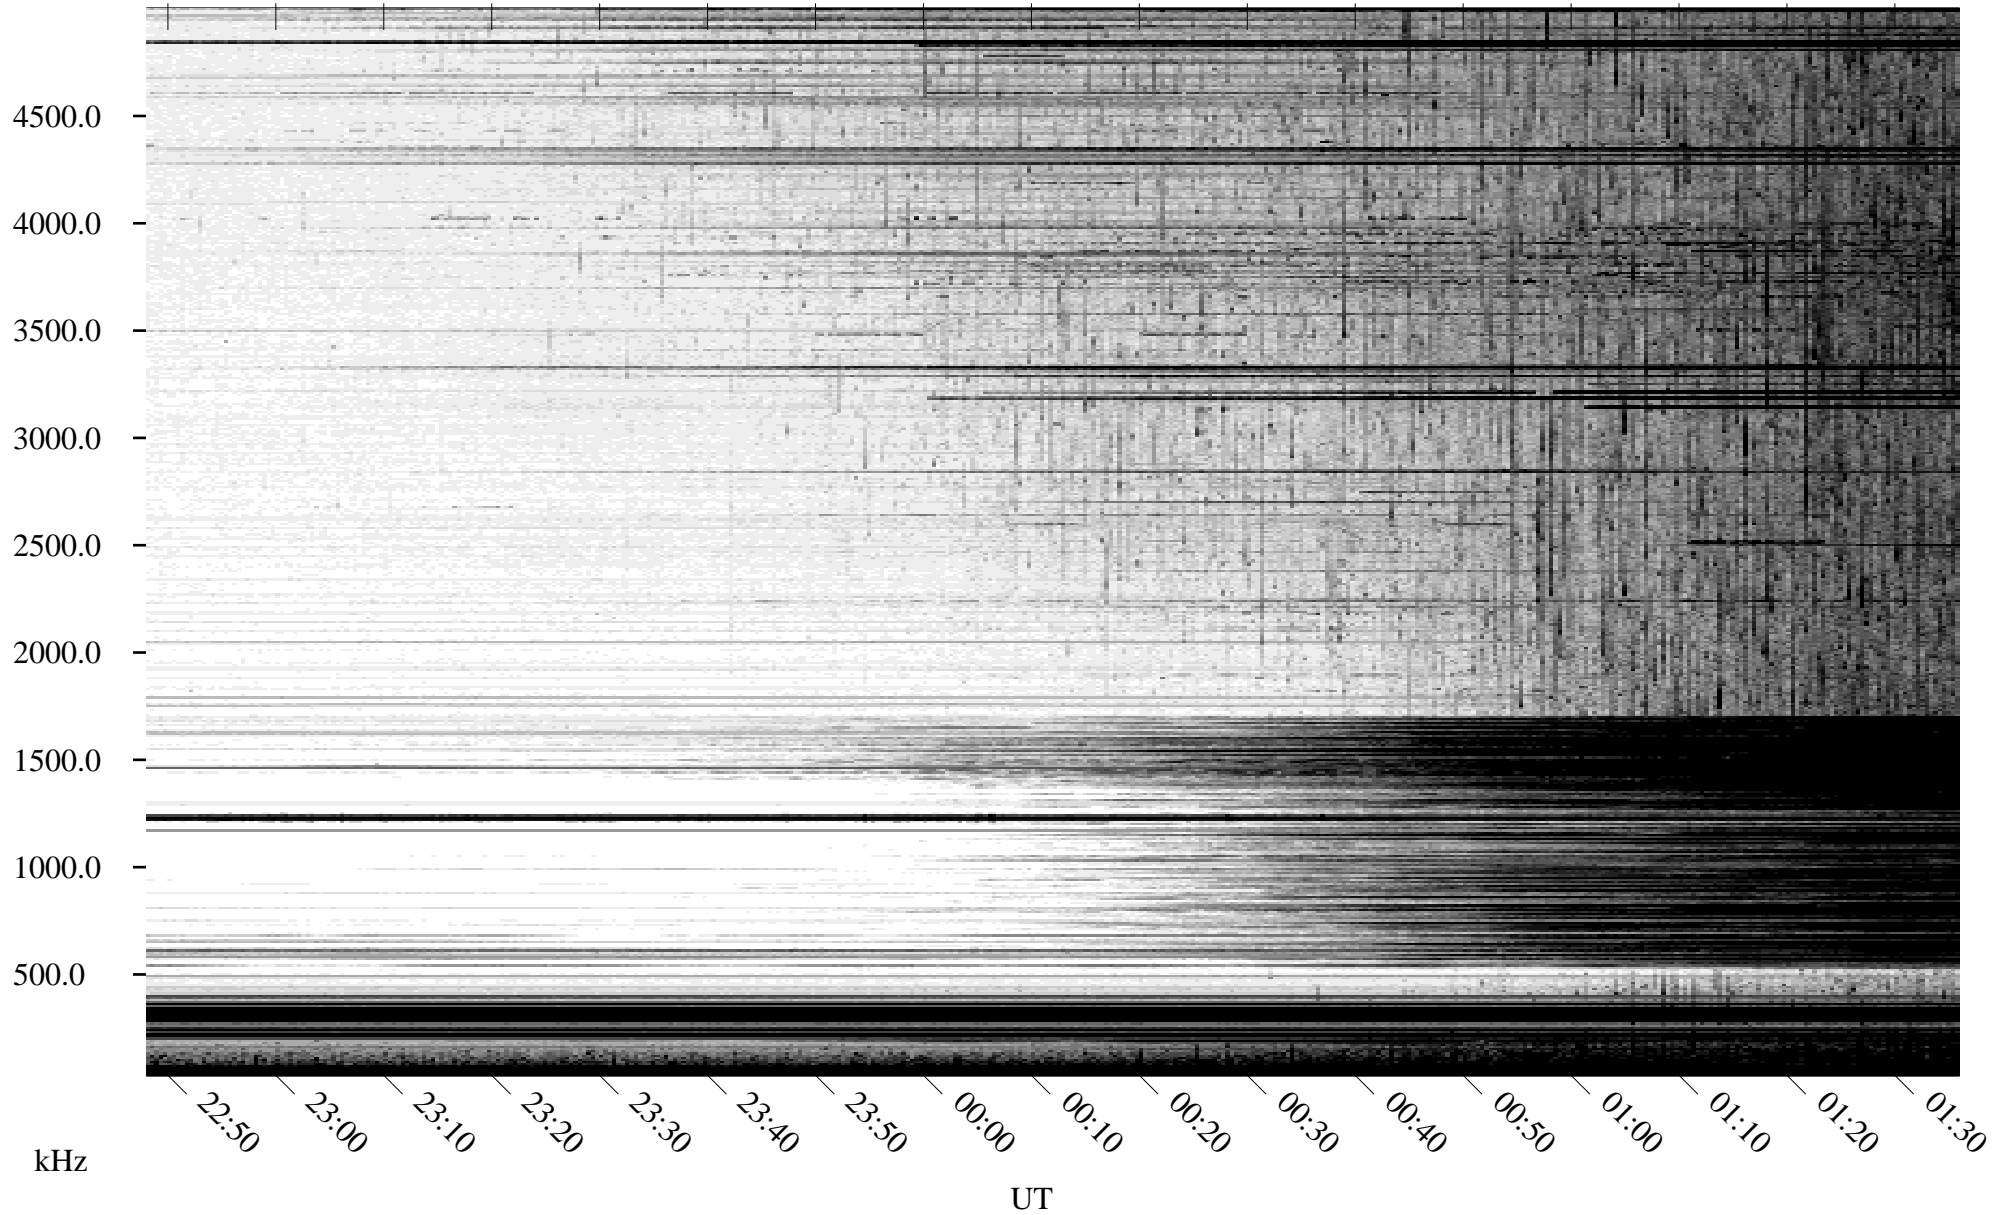

09/13/2010 Churchill, Manitoba

Linear Scale Black = 161 White = 15

ch10256l.r00SUm max_12

Page 1

09/13/2010 Churchill, Manitoba

Linear Scale Black = 161 White = 15

ch10256l.r00SUm max_12

Page 2

09/14/2010 Churchill, Manitoba

Linear Scale Black = 161 White = 15

ch10256l.r00SUm max_12

Page 3

09/14/2010 Churchill, Manitoba

Linear Scale Black = 161 White = 15

ch10256l.r00SUm max_12

Page 4

09/14/2010 Churchill, Manitoba

Linear Scale Black = 161 White = 15

ch10256l.r00SUm max_12

Page 5

09/14/2010 Churchill, Manitoba

Linear Scale Black = 161 White = 15

ch10256l.r00SUm max_12

Page 6

09/14/2010 Churchill, Manitoba

Linear Scale Black = 161 White = 15

ch10256l.r00SUm max_12

Page 7

09/14/2010 Churchill, Manitoba

Linear Scale Black = 161 White = 15

ch10256l.r00SUm max_12