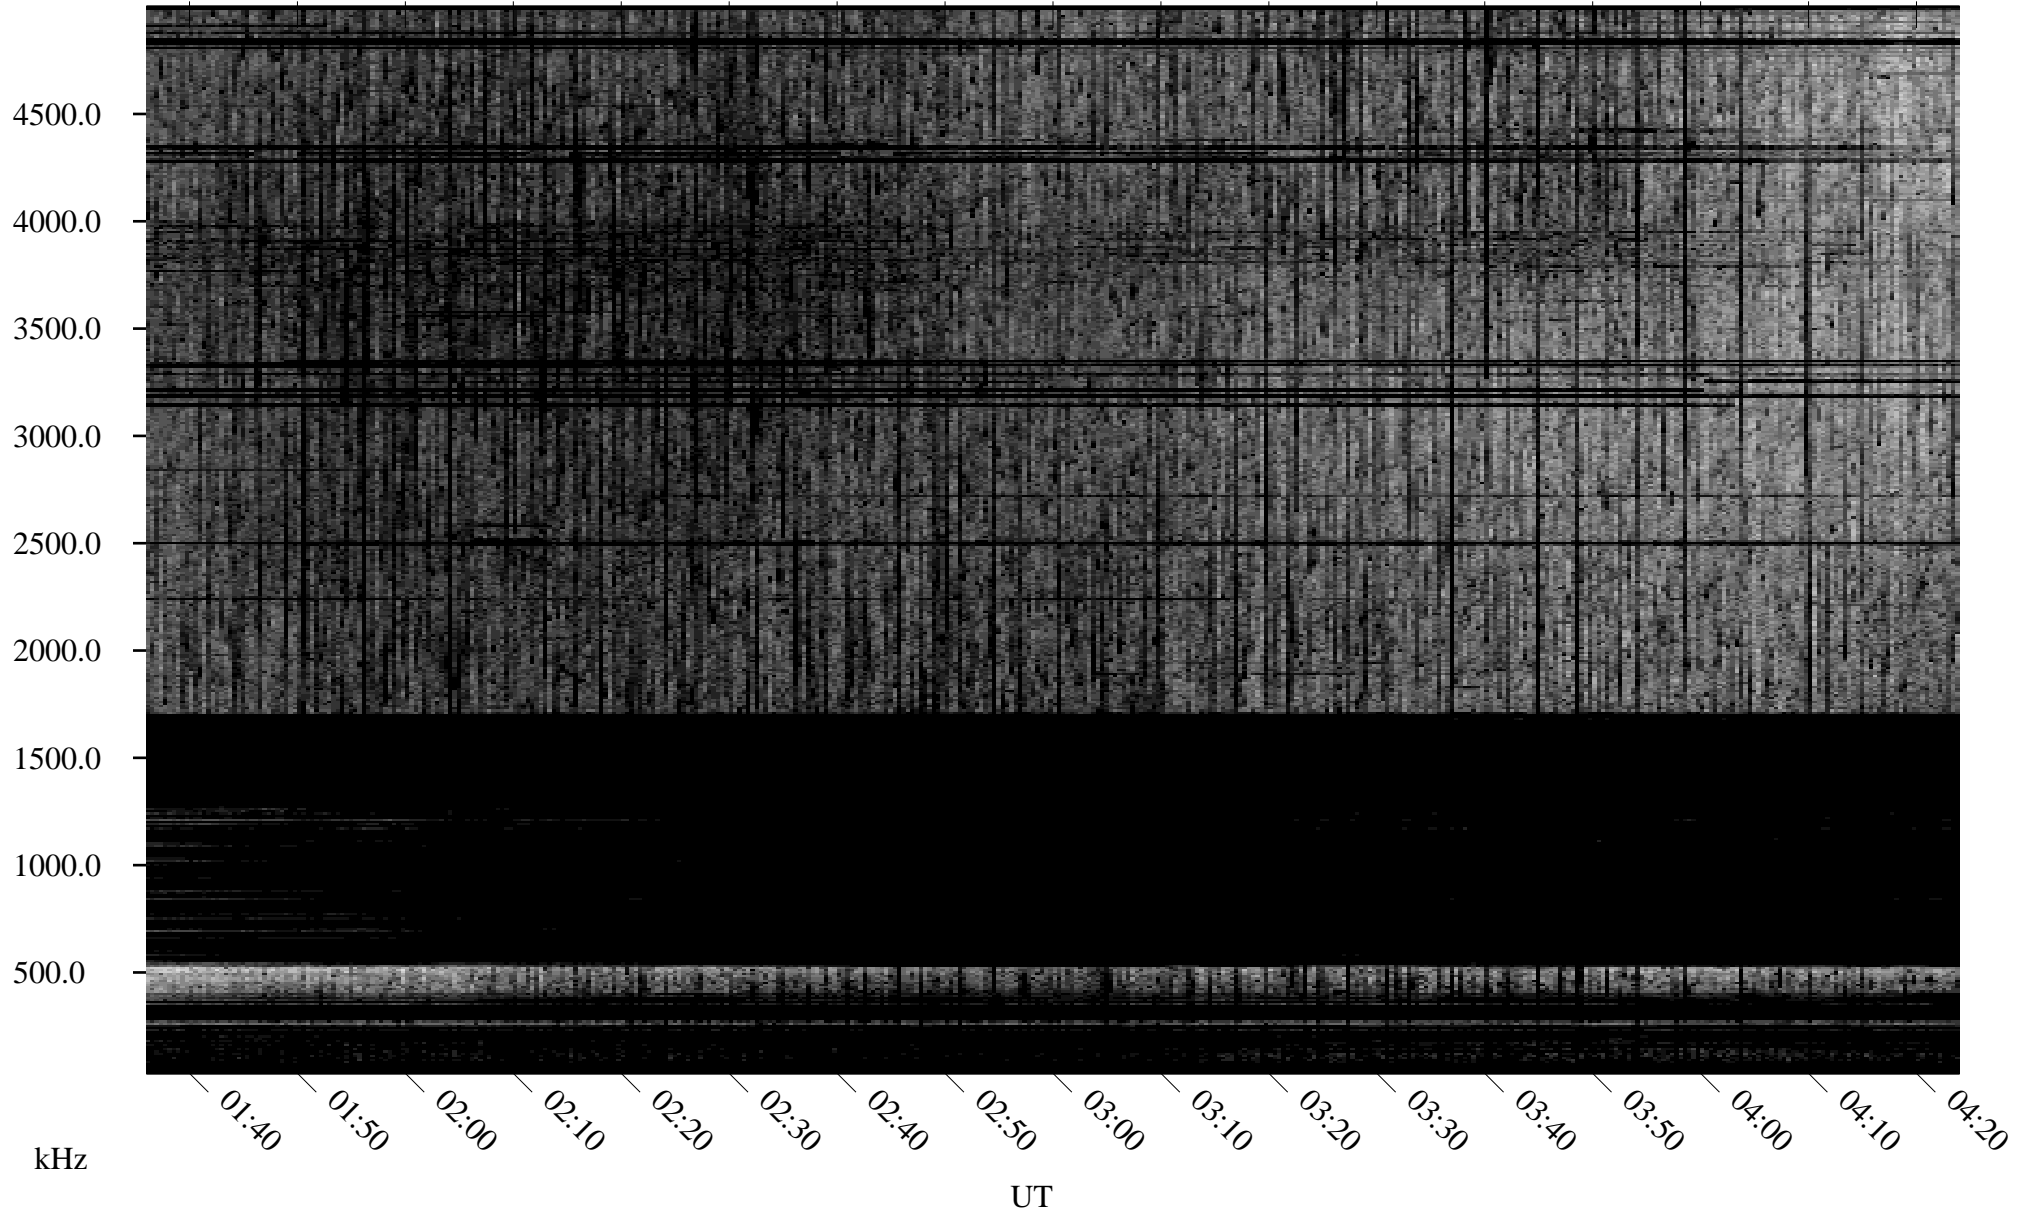

09/13/2010 Churchill, Manitoba

Linear Scale Black = 161 White = 15

ch10256l.r00SUm max_12

Page 1

09/13/2010 Churchill, Manitoba

Linear Scale Black = 161 White = 15

ch10256l.r00SUm max_12

Page 2

09/14/2010 Churchill, Manitoba

Linear Scale Black = 161 White = 15

ch10256l.r00SUm max_12

Page 3

09/14/2010 Churchill, Manitoba

Linear Scale Black = 161 White = 15

ch10256l.r00SUm max_12

Page 4

09/14/2010 Churchill, Manitoba

Linear Scale Black = 161 White = 15

ch10256l.r00SUm max_12

Page 5

09/14/2010 Churchill, Manitoba

Linear Scale Black = 161 White = 15

ch10256l.r00SUm max_12

Page 6

09/14/2010 Churchill, Manitoba

Linear Scale Black = 161 White = 15

ch10256l.r00SUm max_12

Page 7

09/14/2010 Churchill, Manitoba

Linear Scale Black = 161 White = 15

ch10256l.r00SUm max_12