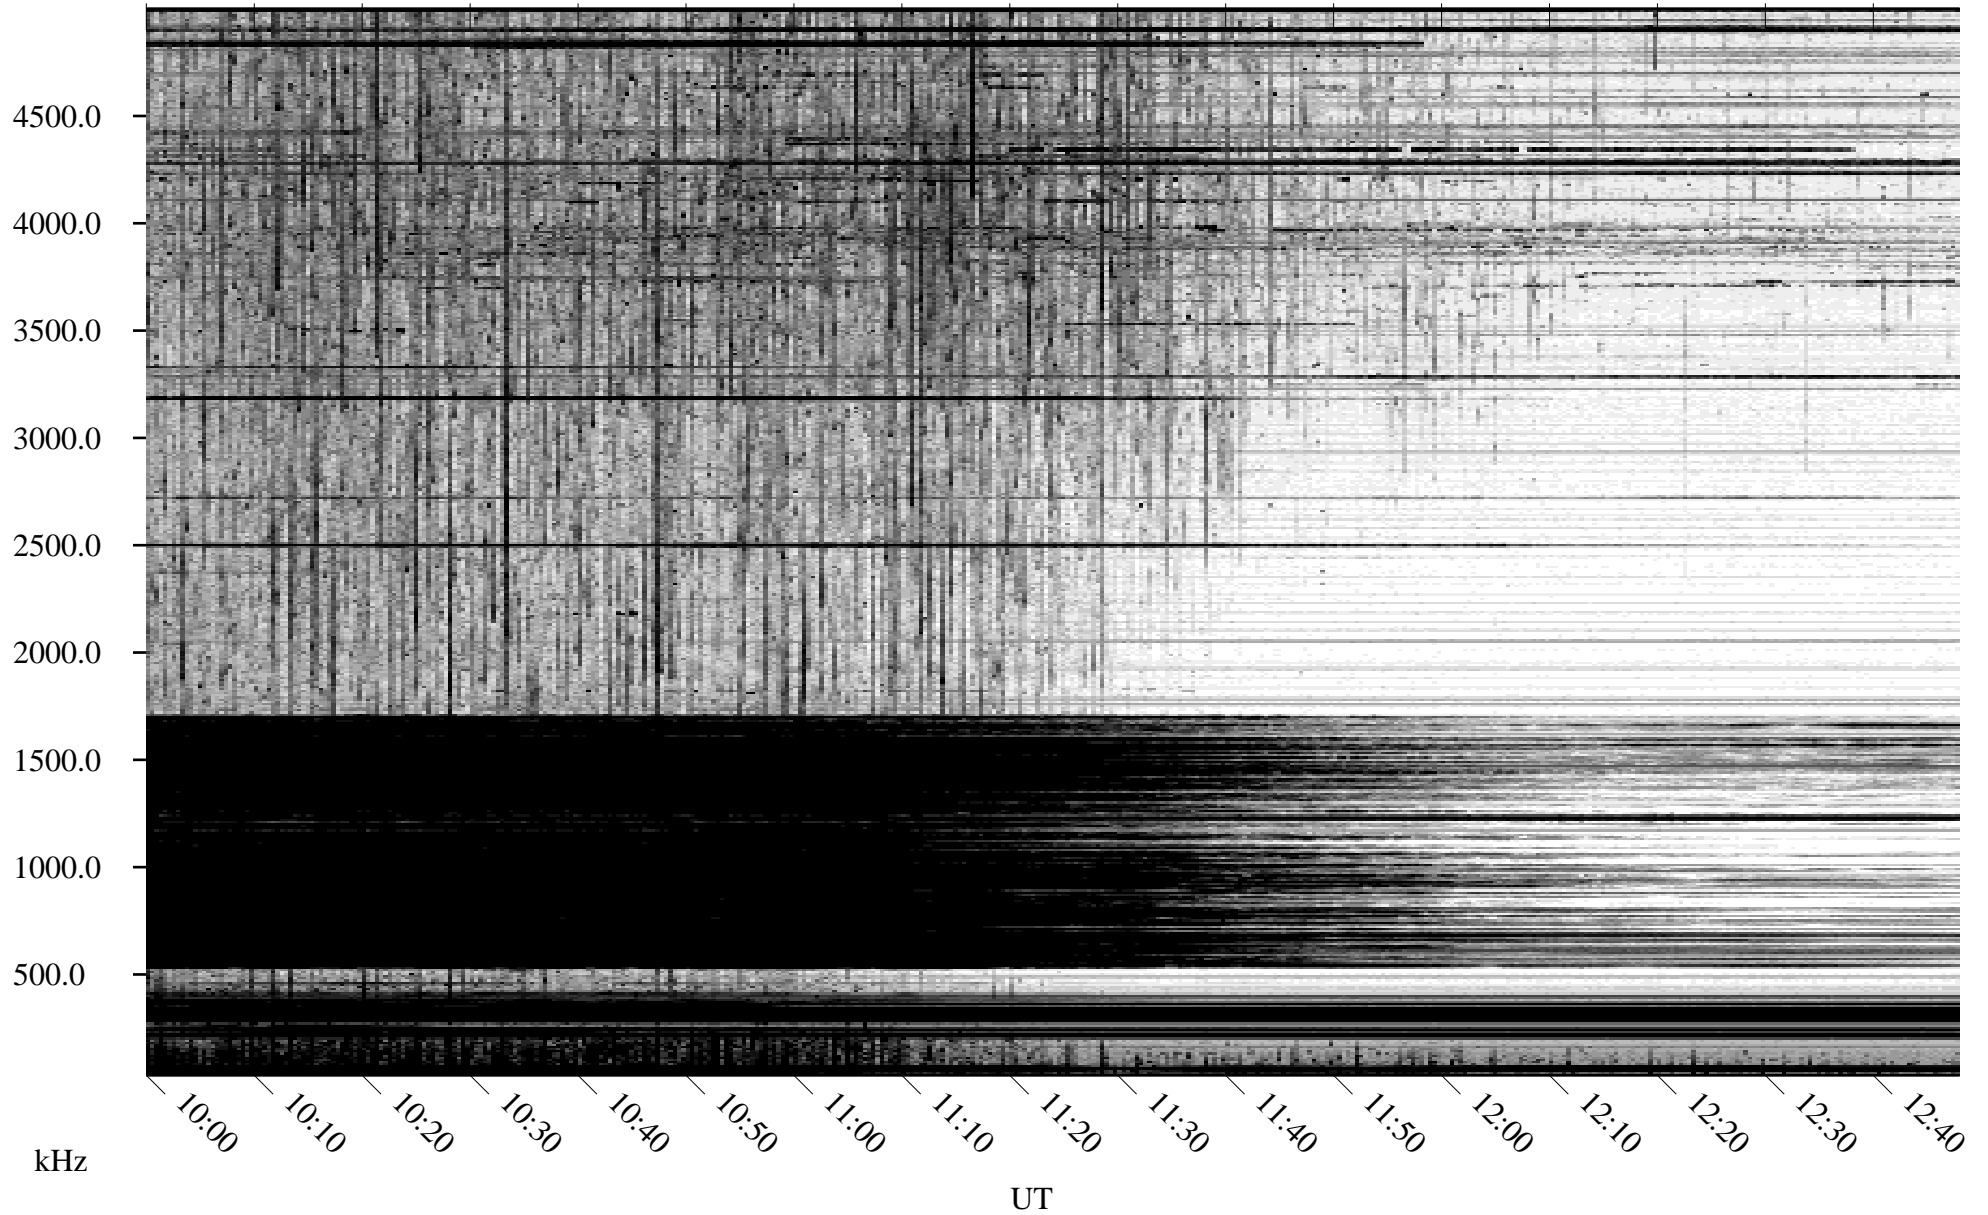

09/13/2010 Churchill, Manitoba

Linear Scale Black = 161 White = 15

ch10256l.r00SUm max_12

Page 1

09/13/2010 Churchill, Manitoba

Linear Scale Black = 161 White = 15

ch10256l.r00SUm max_12

Page 2

09/14/2010 Churchill, Manitoba

Linear Scale Black = 161 White = 15

ch10256l.r00SUm max_12

Page 3

09/14/2010 Churchill, Manitoba

Linear Scale Black = 161 White = 15

ch10256l.r00SUm max_12

Page 4

09/14/2010 Churchill, Manitoba

Linear Scale Black = 161 White = 15

ch10256l.r00SUm max_12

Page 5

09/14/2010 Churchill, Manitoba

Linear Scale Black = 161 White = 15

ch10256l.r00SUm max_12

Page 6

09/14/2010 Churchill, Manitoba

Linear Scale Black = 161 White = 15

ch10256l.r00SUm max_12

Page 7

09/14/2010 Churchill, Manitoba

Linear Scale Black = 161 White = 15

ch10256l.r00SUm max_12