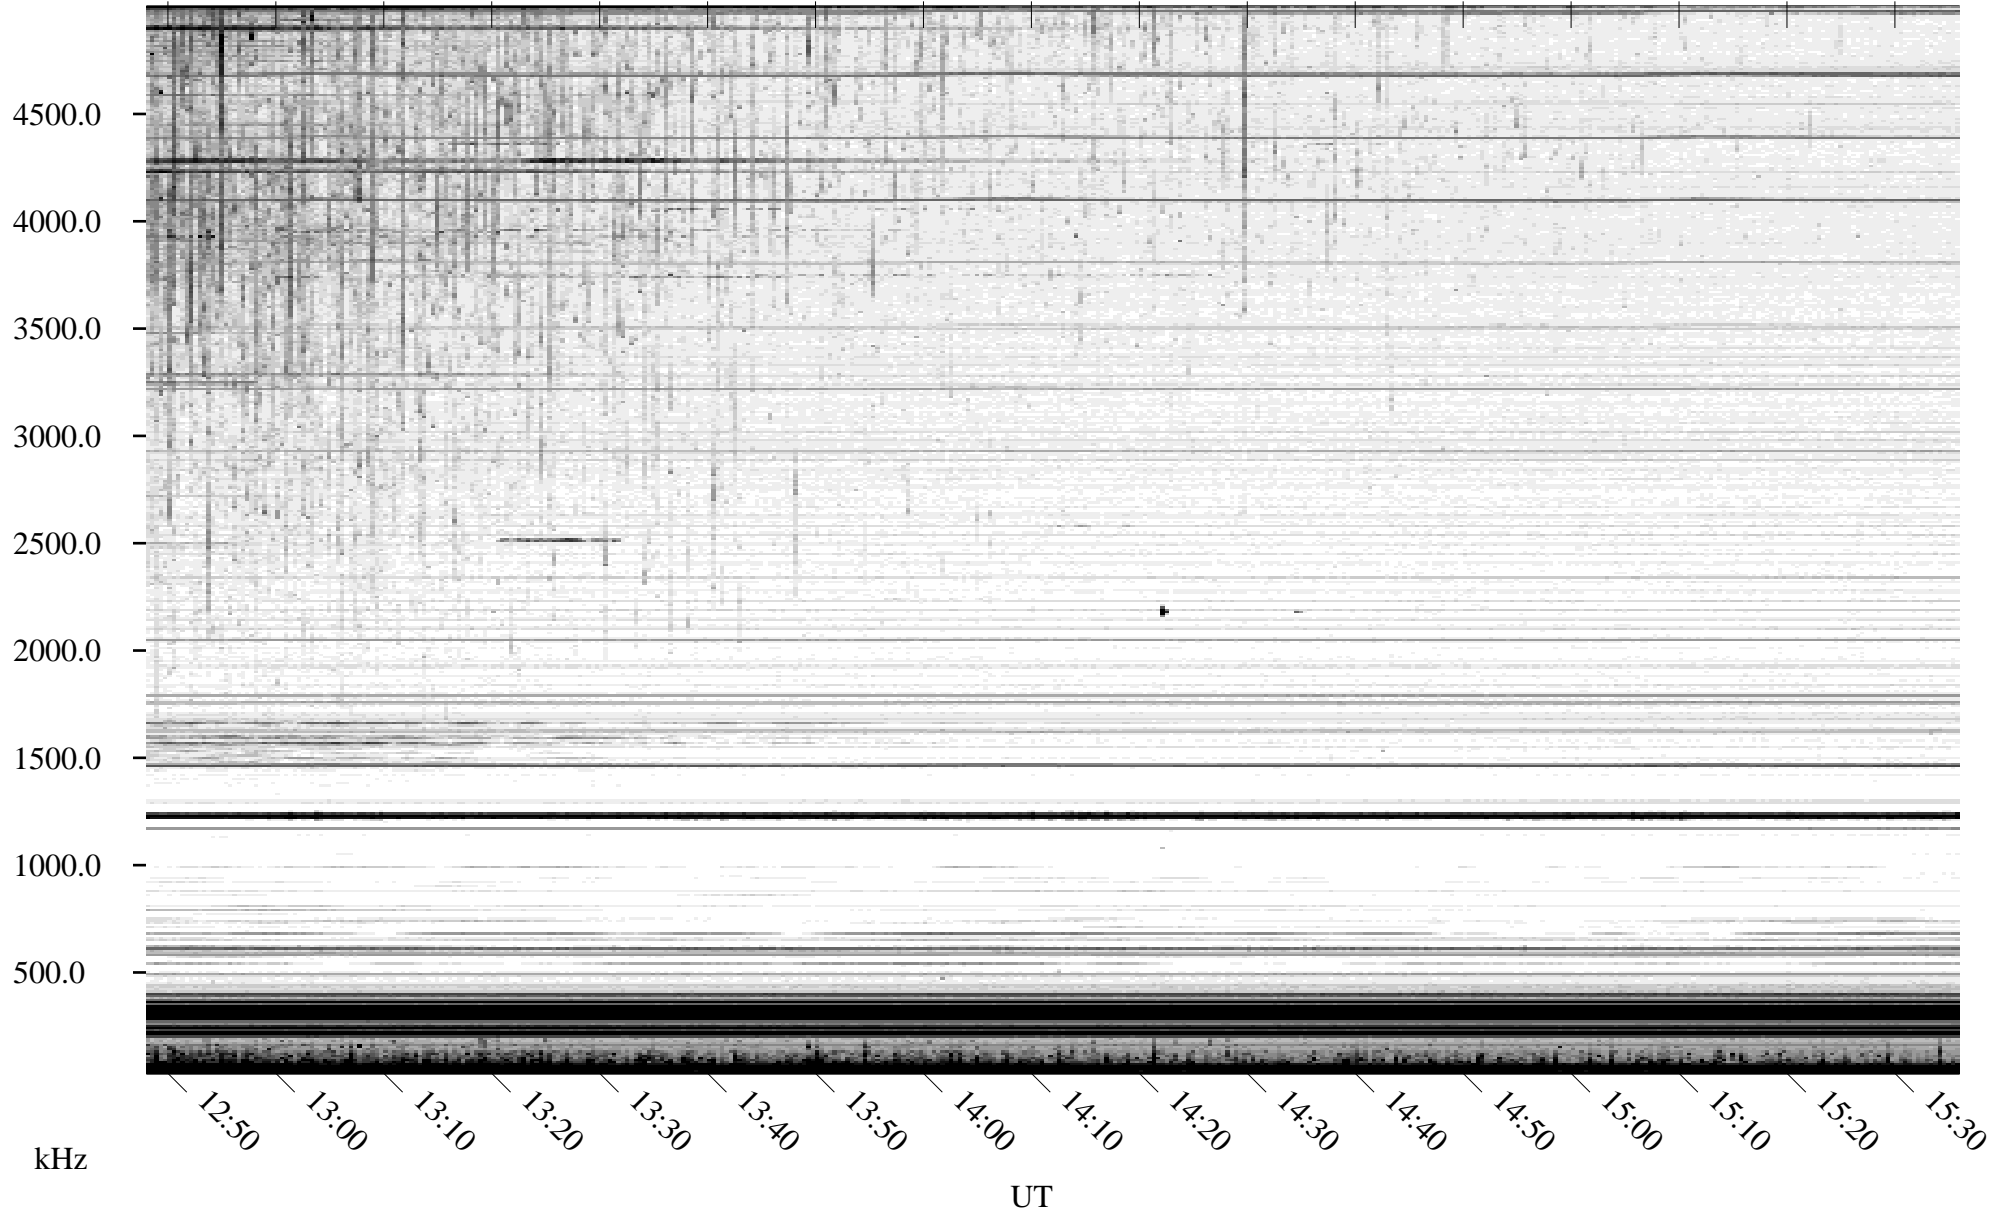

09/14/2010 Churchill, Manitoba

Linear Scale Black = 161 White = 15

ch10257l.r00SUm max_12

Page 1

09/14/2010 Churchill, Manitoba

Linear Scale Black = 161 White = 15

ch10257l.r00SUm max_12

Page 2

09/15/2010 Churchill, Manitoba

Linear Scale Black = 161 White = 15

ch10257l.r00SUm max_12

Page 3

09/15/2010 Churchill, Manitoba

Linear Scale Black = 161 White = 15

ch10257l.r00SUm max_12

Page 4

09/15/2010 Churchill, Manitoba

Linear Scale Black = 161 White = 15

ch10257l.r00SUm max_12

Page 5

09/15/2010 Churchill, Manitoba

Linear Scale Black = 161 White = 15

ch10257l.r00SUm max_12

Page 6

09/15/2010 Churchill, Manitoba

Linear Scale Black = 161 White = 15

ch10257l.r00SUm max_12

Page 7

09/15/2010 Churchill, Manitoba

Linear Scale Black = 161 White = 15

ch102571.r00SUm max_12