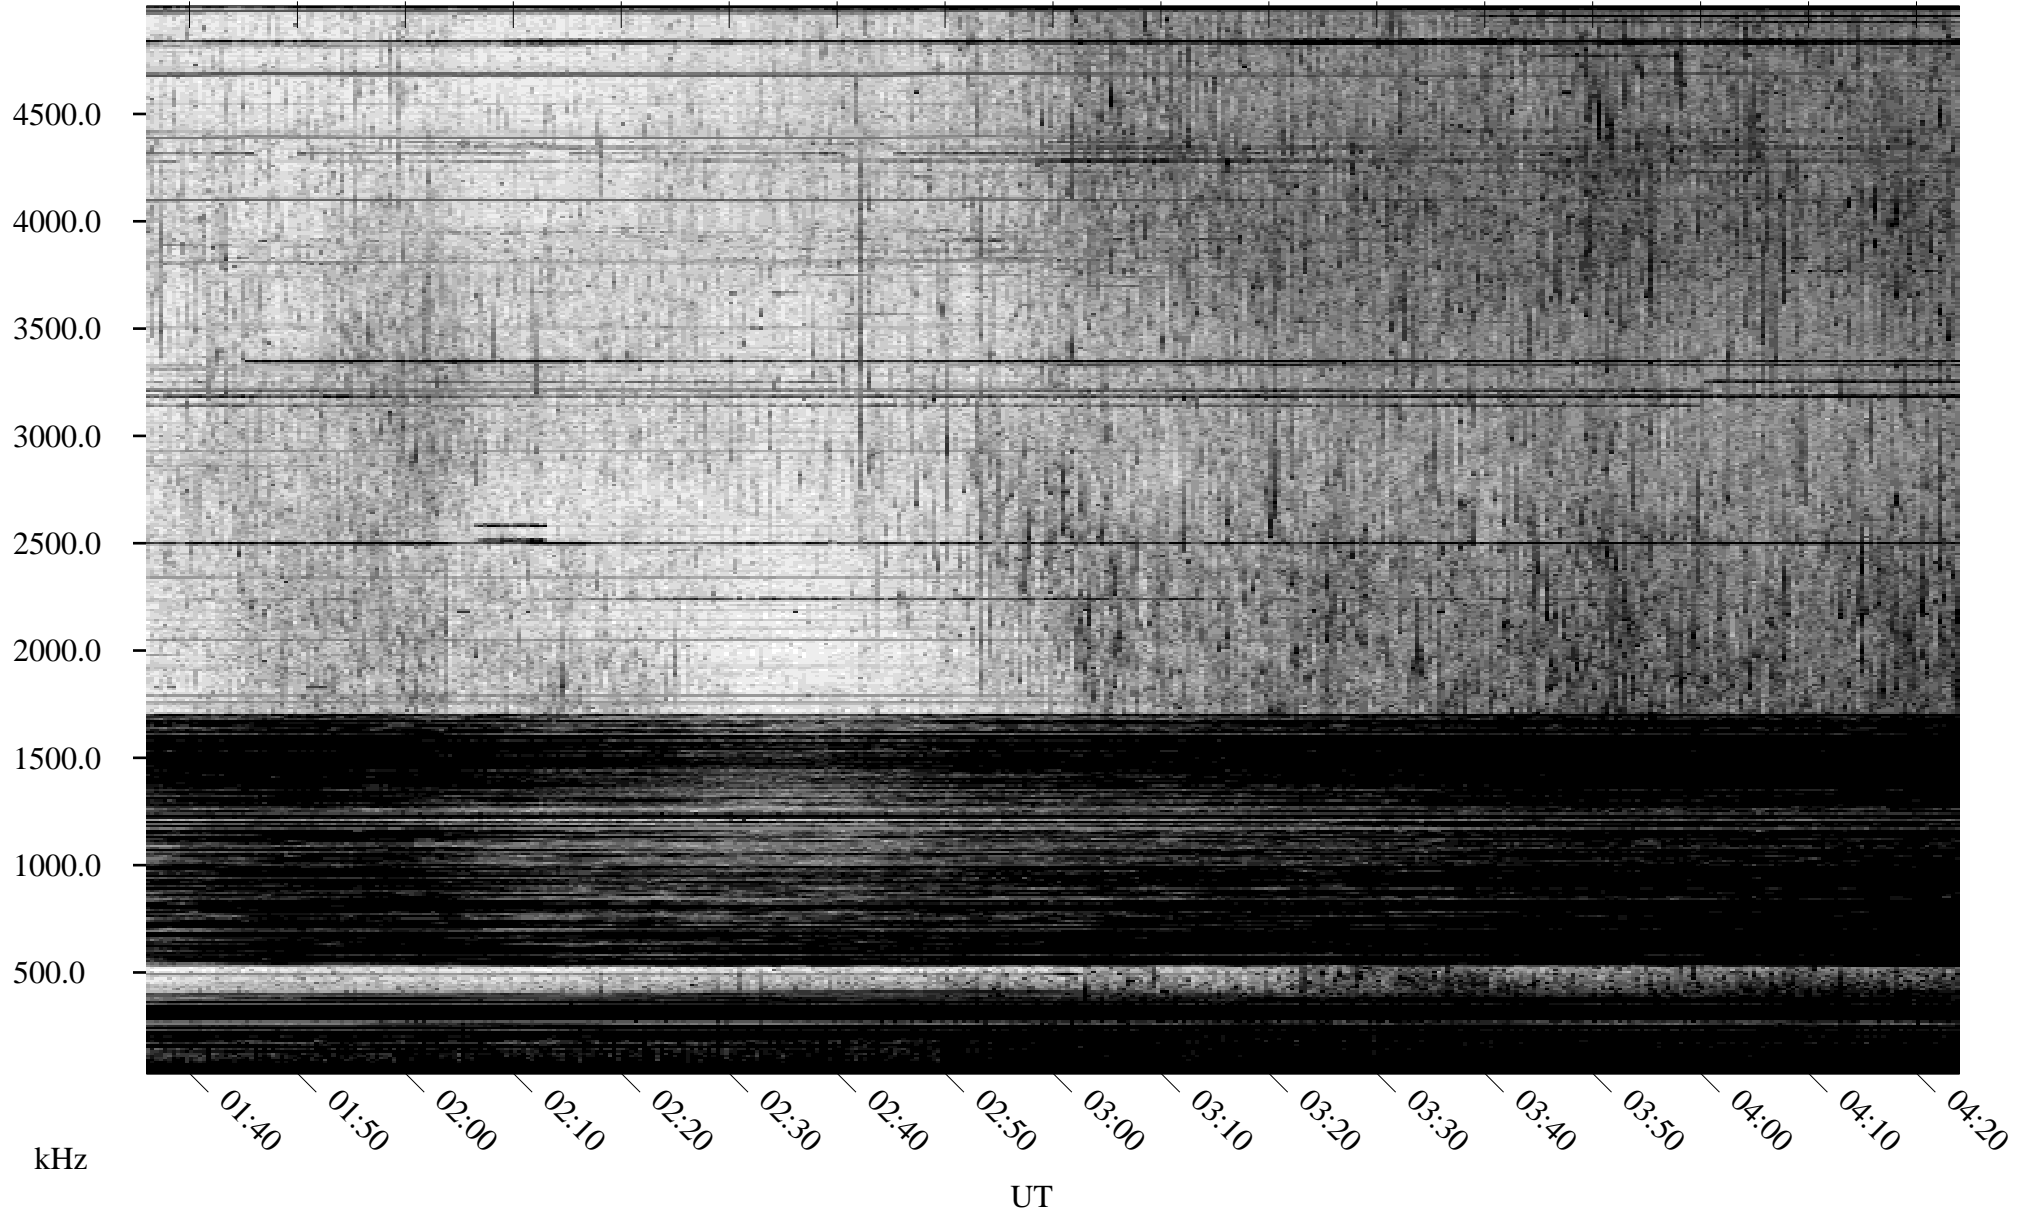

09/14/2010 Churchill, Manitoba

Linear Scale Black = 161 White = 15

ch10257l.r00SUm max_12

Page 1

09/14/2010 Churchill, Manitoba

Linear Scale Black = 161 White = 15

ch10257l.r00SUm max_12

Page 2

09/15/2010 Churchill, Manitoba

Linear Scale Black = 161 White = 15

ch10257l.r00SUm max_12

Page 3

09/15/2010 Churchill, Manitoba

Linear Scale Black = 161 White = 15

ch10257l.r00SUm max_12

Page 4

09/15/2010 Churchill, Manitoba

Linear Scale Black = 161 White = 15

ch10257l.r00SUm max_12

Page 5

09/15/2010 Churchill, Manitoba

Linear Scale Black = 161 White = 15

ch10257l.r00SUm max_12

Page 6

09/15/2010 Churchill, Manitoba

Linear Scale Black = 161 White = 15

ch10257l.r00SUm max_12

Page 7

09/15/2010 Churchill, Manitoba

Linear Scale Black = 161 White = 15

ch102571.r00SUm max_12