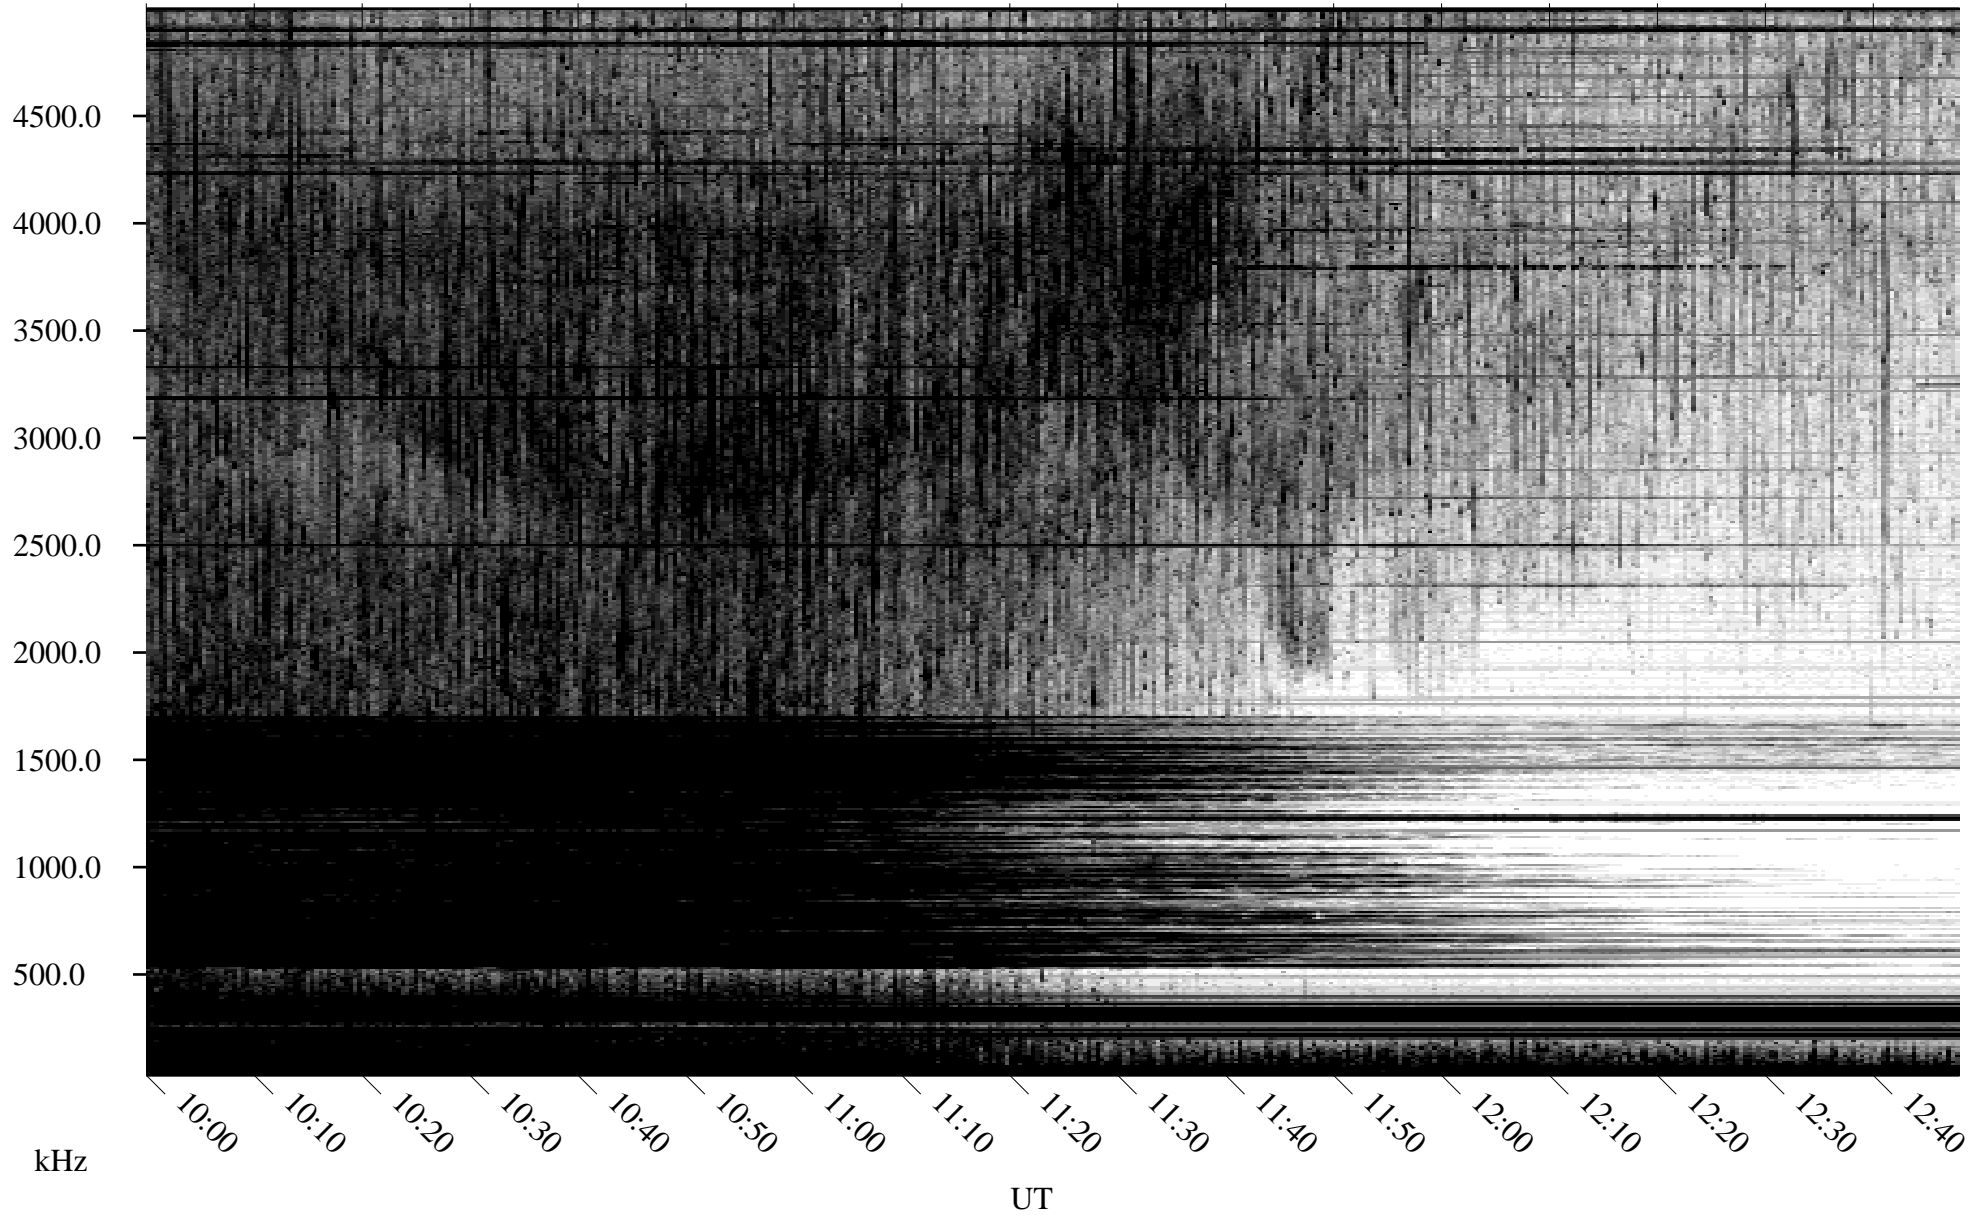

09/14/2010 Churchill, Manitoba

Linear Scale Black = 161 White = 15

ch10257l.r00SUm max_12

Page 1

09/14/2010 Churchill, Manitoba

Linear Scale Black = 161 White = 15

ch10257l.r00SUm max_12

Page 2

09/15/2010 Churchill, Manitoba

Linear Scale Black = 161 White = 15

ch10257l.r00SUm max_12

Page 3

09/15/2010 Churchill, Manitoba

Linear Scale Black = 161 White = 15

ch10257l.r00SUm max_12

Page 4

09/15/2010 Churchill, Manitoba

Linear Scale Black = 161 White = 15

ch10257l.r00SUm max_12

Page 5

09/15/2010 Churchill, Manitoba

Linear Scale Black = 161 White = 15

ch10257l.r00SUm max_12

Page 6

09/15/2010 Churchill, Manitoba

Linear Scale Black = 161 White = 15

ch10257l.r00SUm max_12

Page 7

09/15/2010 Churchill, Manitoba

Linear Scale Black = 161 White = 15

ch102571.r00SUm max_12