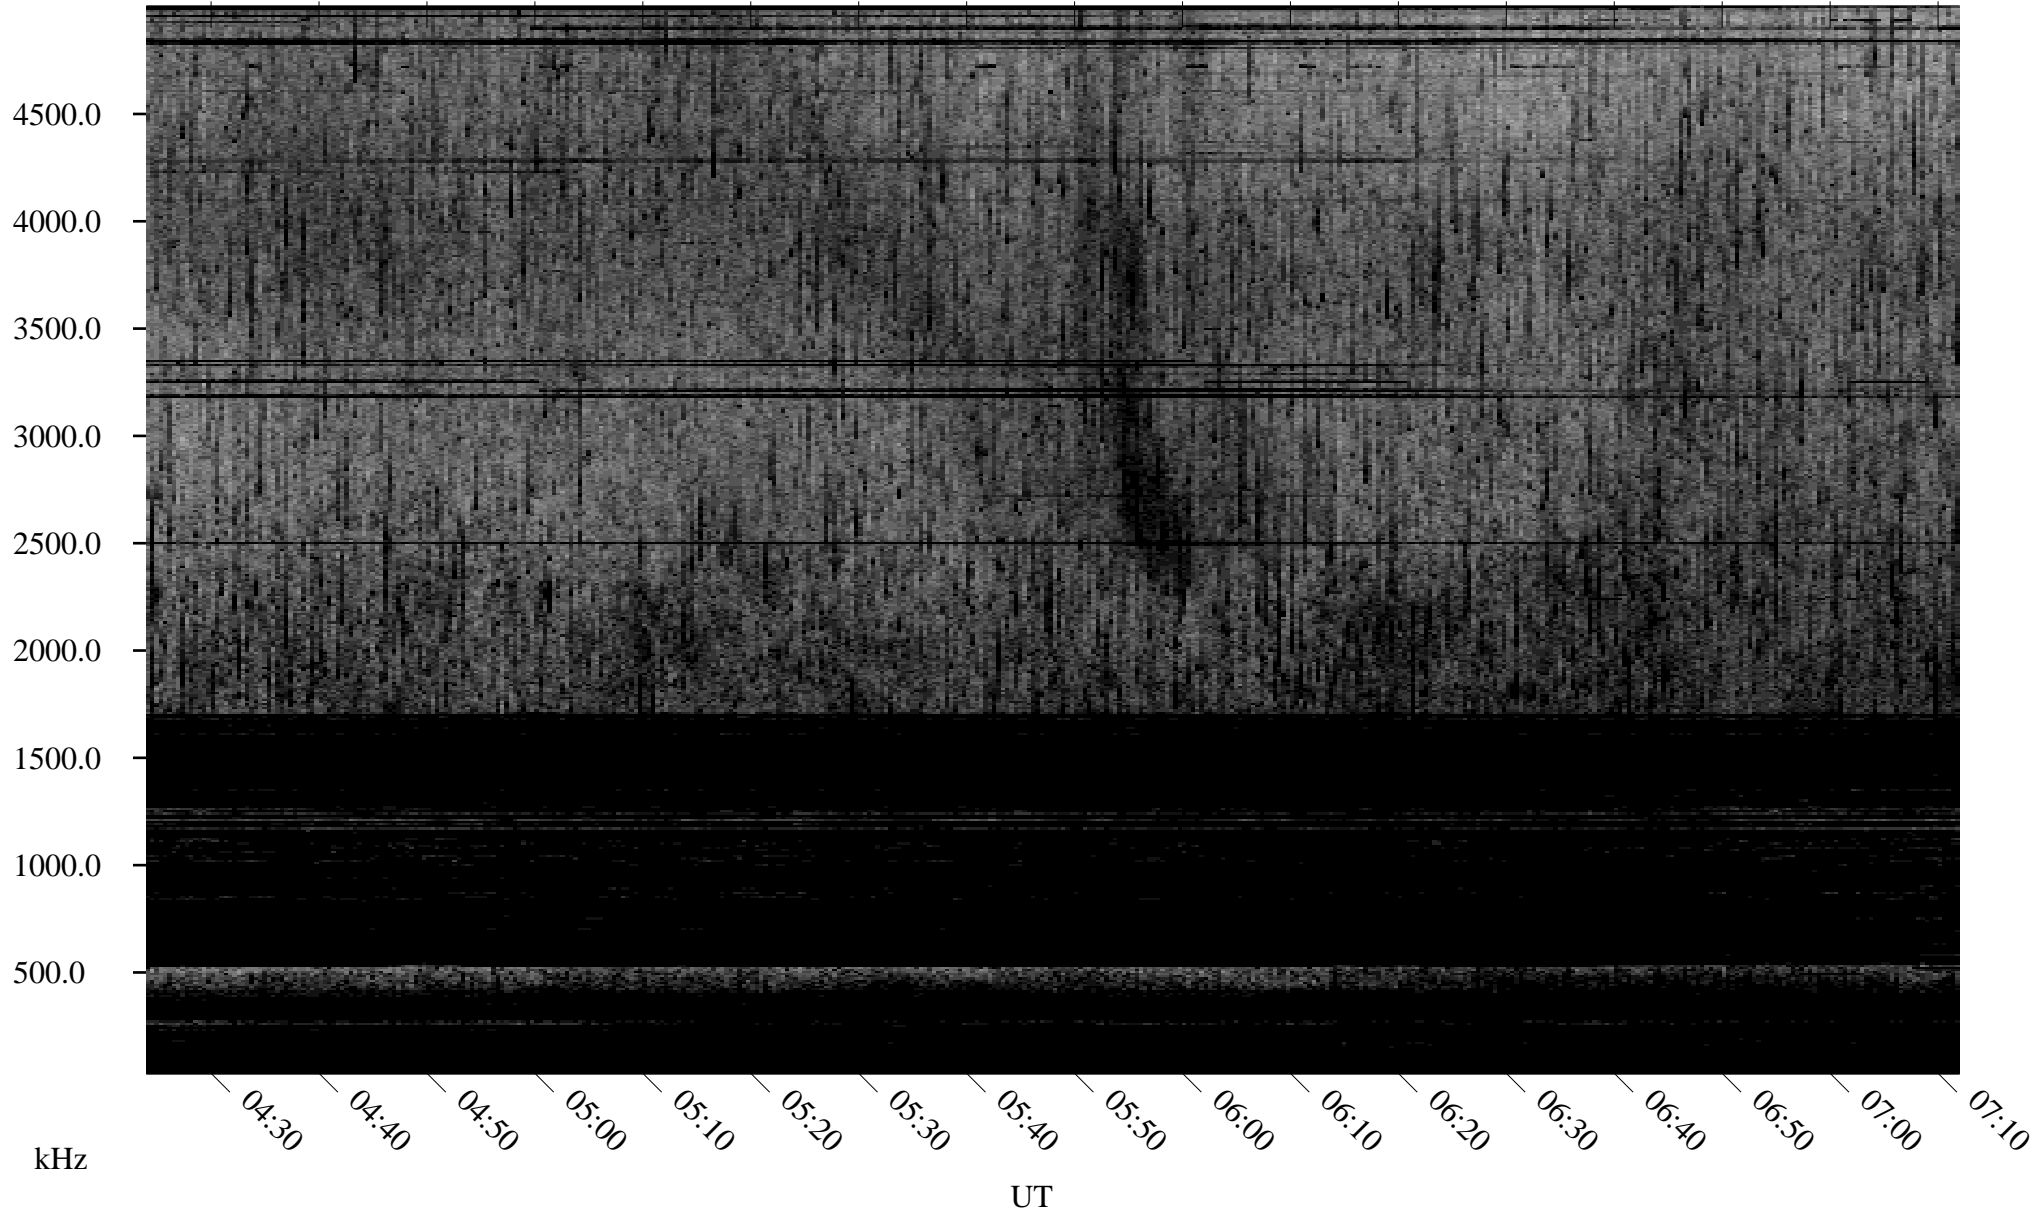

09/14/2010 Churchill, Manitoba

Linear Scale Black = 161 White = 15

ch10257l.r00SUm max_12

Page 1

09/14/2010 Churchill, Manitoba

Linear Scale Black = 161 White = 15

ch10257l.r00SUm max_12

Page 2

09/15/2010 Churchill, Manitoba

Linear Scale Black = 161 White = 15

ch10257l.r00SUm max_12

Page 3

09/15/2010 Churchill, Manitoba

Linear Scale Black = 161 White = 15

ch10257l.r00SUm max_12

Page 4

09/15/2010 Churchill, Manitoba

Linear Scale Black = 161 White = 15

ch10257l.r00SUm max_12

Page 5

09/15/2010 Churchill, Manitoba

Linear Scale Black = 161 White = 15

ch10257l.r00SUm max_12

Page 6

09/15/2010 Churchill, Manitoba

Linear Scale Black = 161 White = 15

ch10257l.r00SUm max_12

Page 7

09/15/2010 Churchill, Manitoba

Linear Scale Black = 161 White = 15

ch102571.r00SUm max_12