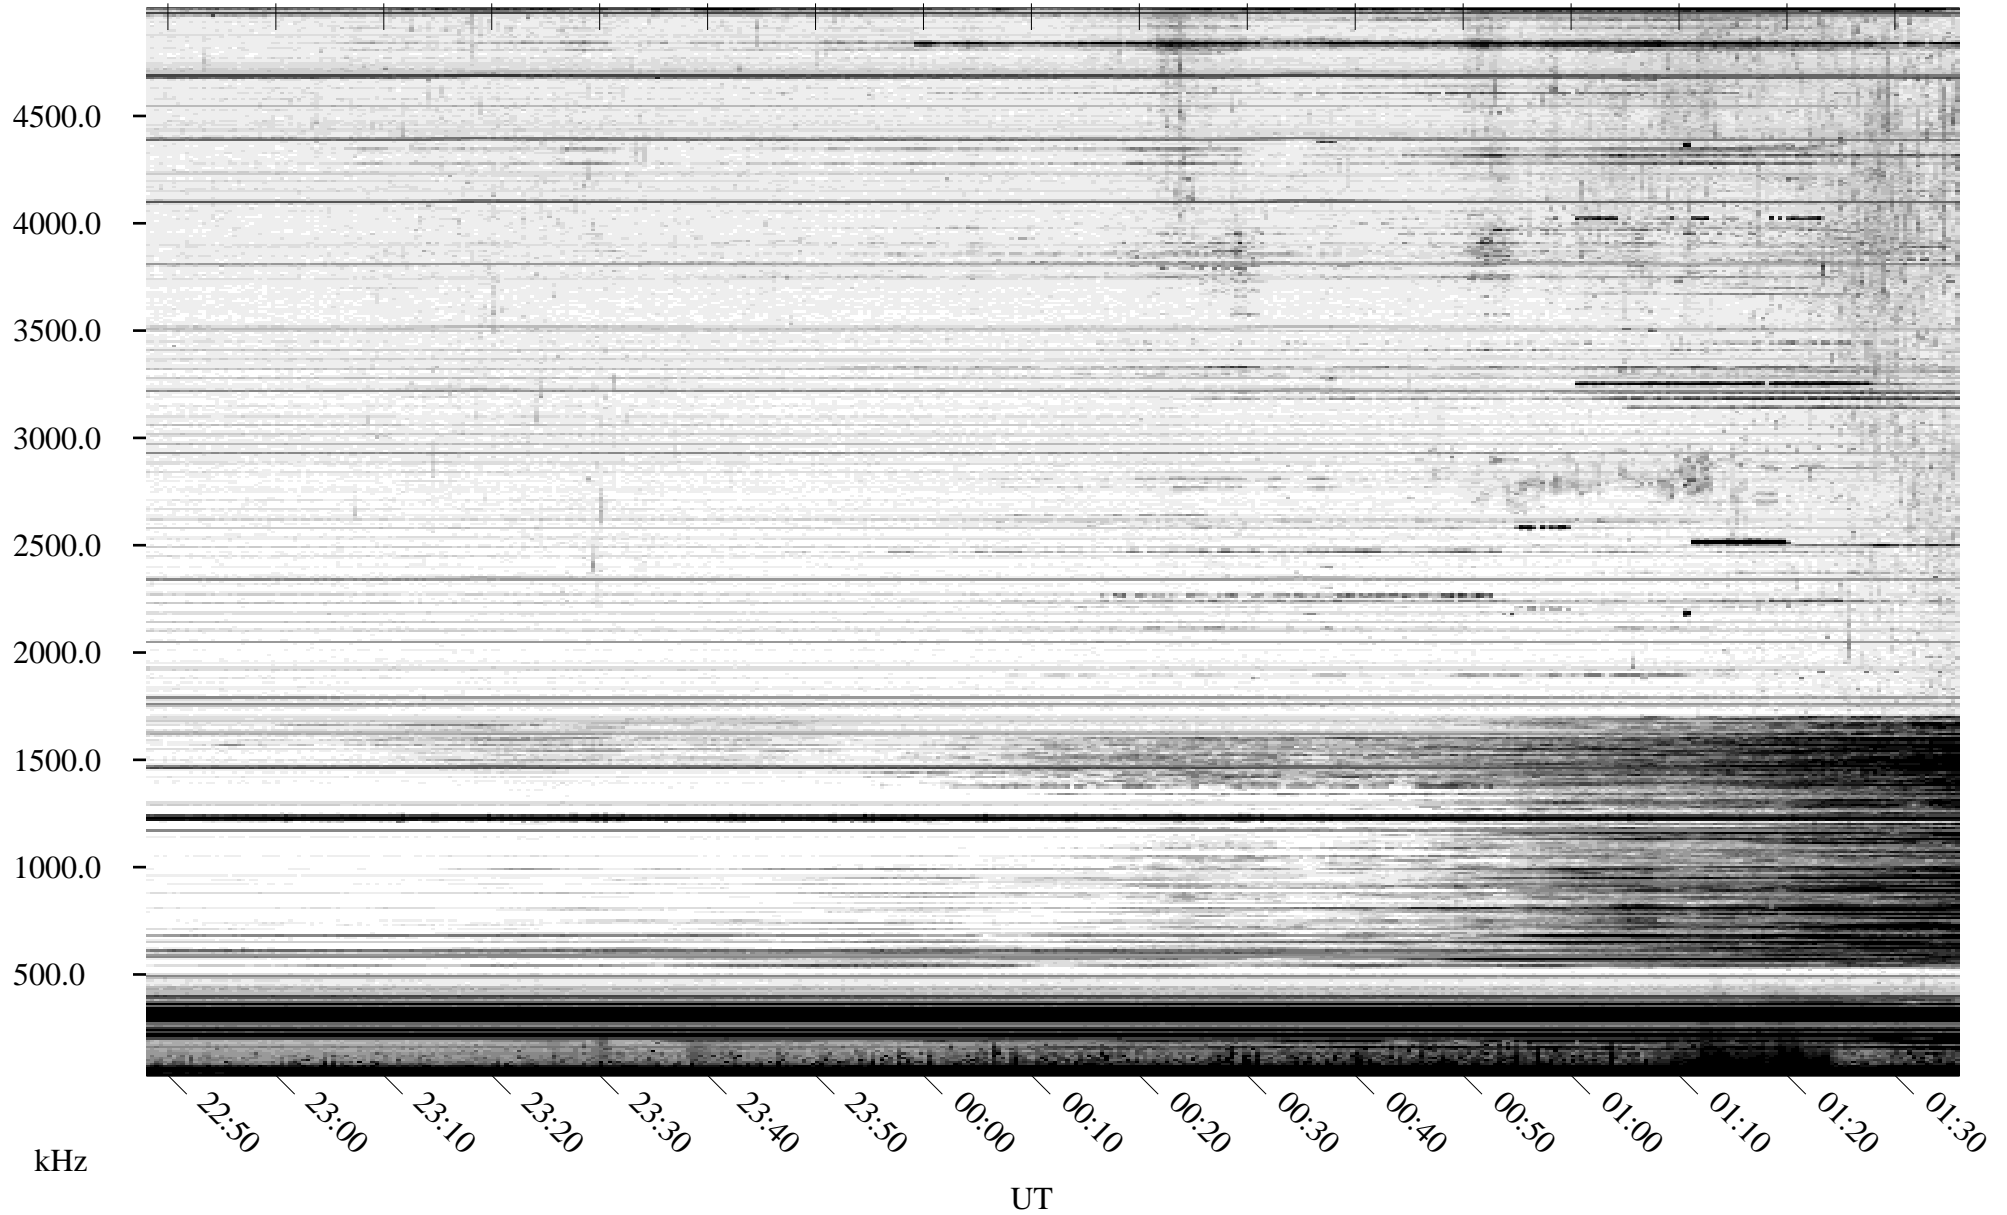

09/14/2010 Churchill, Manitoba

Linear Scale Black = 161 White = 15

ch10257l.r00SUm max_12

Page 1

09/14/2010 Churchill, Manitoba

Linear Scale Black = 161 White = 15

ch10257l.r00SUm max_12

Page 2

09/15/2010 Churchill, Manitoba

Linear Scale Black = 161 White = 15

ch10257l.r00SUm max_12

Page 3

09/15/2010 Churchill, Manitoba

Linear Scale Black = 161 White = 15

ch10257l.r00SUm max_12

Page 4

09/15/2010 Churchill, Manitoba

Linear Scale Black = 161 White = 15

ch10257l.r00SUm max_12

Page 5

09/15/2010 Churchill, Manitoba

Linear Scale Black = 161 White = 15

ch10257l.r00SUm max_12

Page 6

09/15/2010 Churchill, Manitoba

Linear Scale Black = 161 White = 15

ch10257l.r00SUm max_12

Page 7

09/15/2010 Churchill, Manitoba

Linear Scale Black = 161 White = 15

ch102571.r00SUm max_12