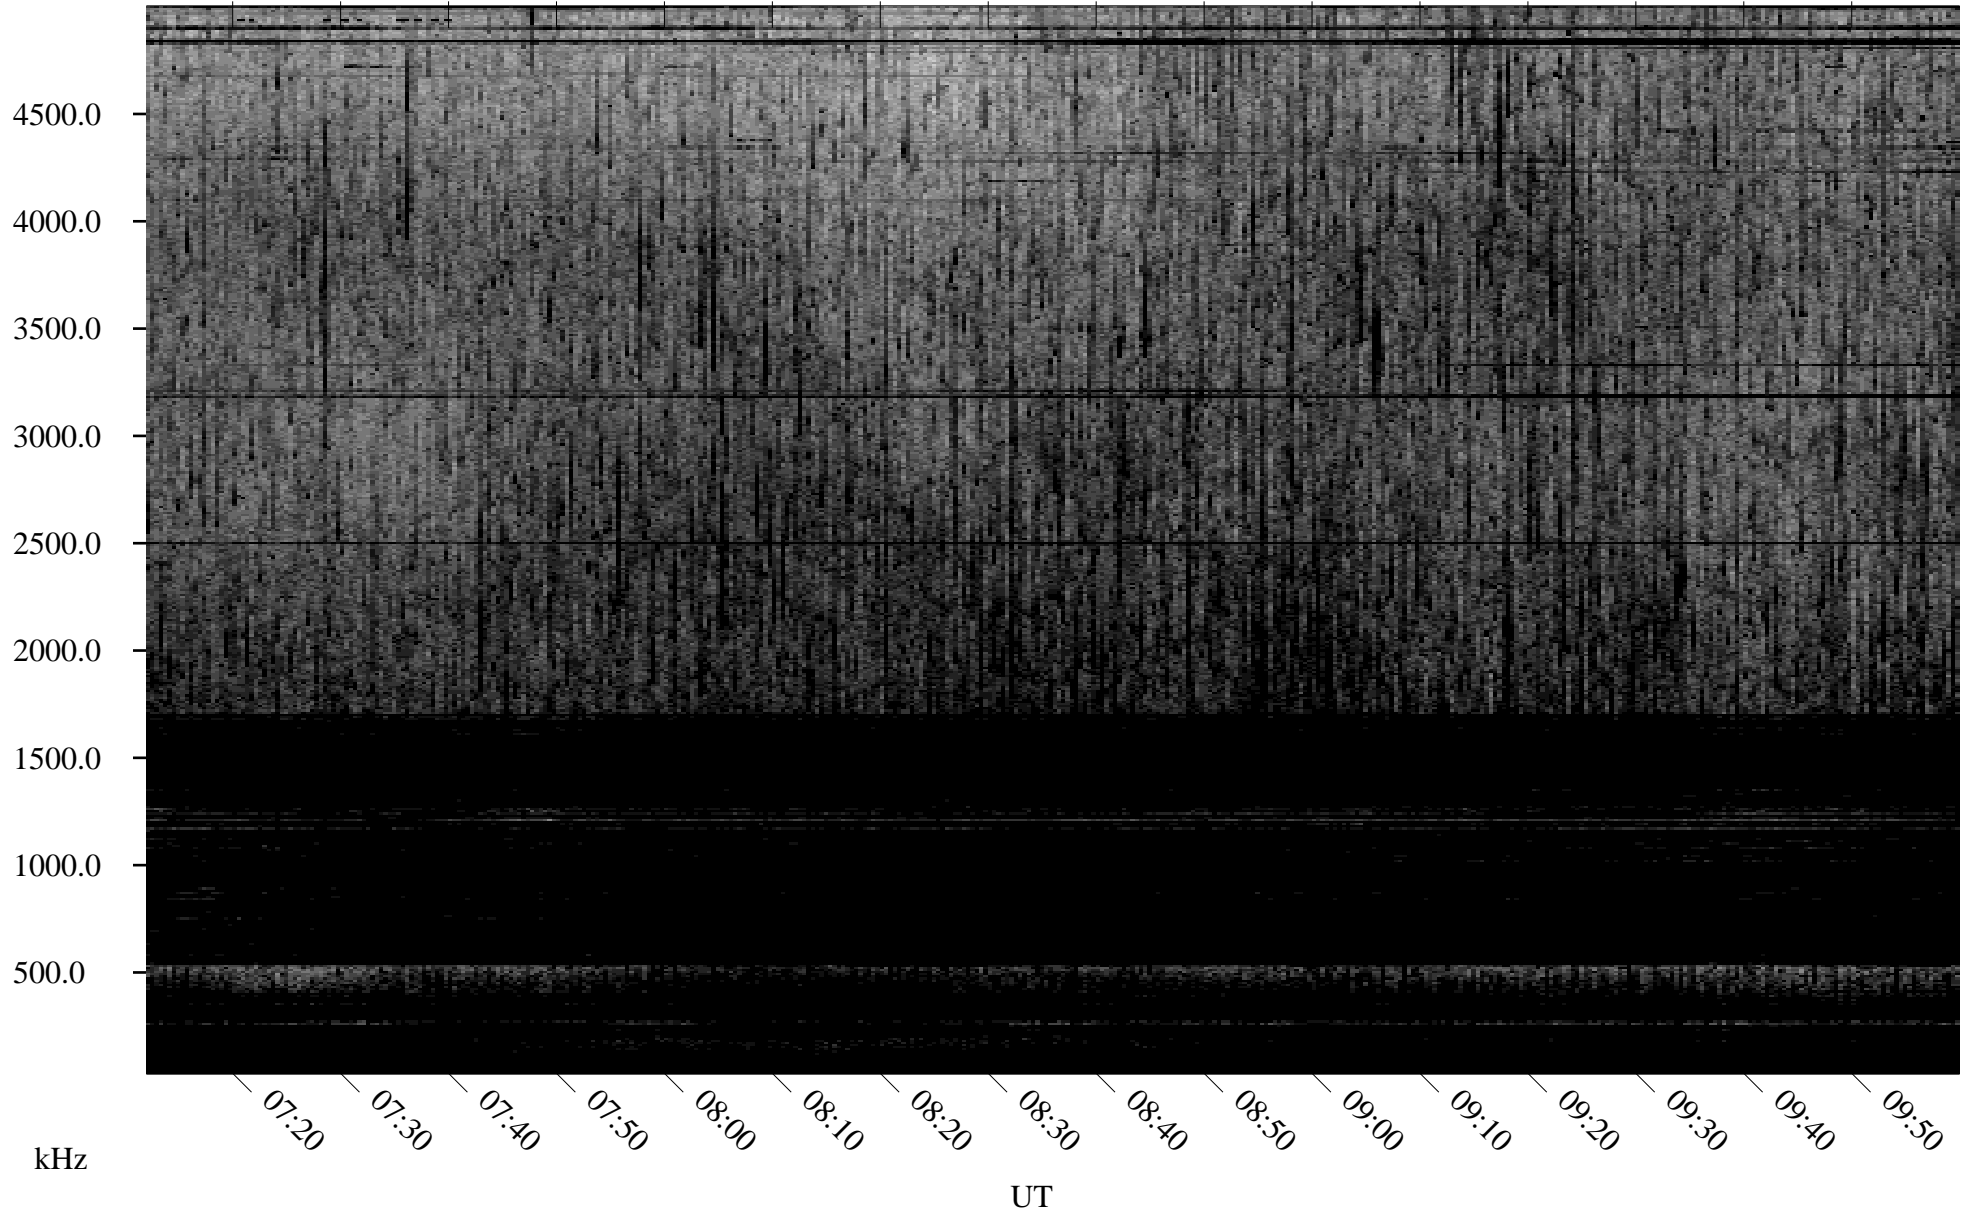

09/14/2010 Churchill, Manitoba

Linear Scale Black = 161 White = 15

ch10257l.r00SUm max_12

Page 1

09/14/2010 Churchill, Manitoba

Linear Scale Black = 161 White = 15

ch10257l.r00SUm max_12

Page 2

09/15/2010 Churchill, Manitoba

Linear Scale Black = 161 White = 15

ch10257l.r00SUm max_12

Page 3

09/15/2010 Churchill, Manitoba

Linear Scale Black = 161 White = 15

ch10257l.r00SUm max_12

Page 4

09/15/2010 Churchill, Manitoba

Linear Scale Black = 161 White = 15

ch10257l.r00SUm max_12

Page 5

09/15/2010 Churchill, Manitoba

Linear Scale Black = 161 White = 15

ch10257l.r00SUm max_12

Page 6

09/15/2010 Churchill, Manitoba

Linear Scale Black = 161 White = 15

ch10257l.r00SUm max_12

Page 7

09/15/2010 Churchill, Manitoba

Linear Scale Black = 161 White = 15

ch102571.r00SUm max_12