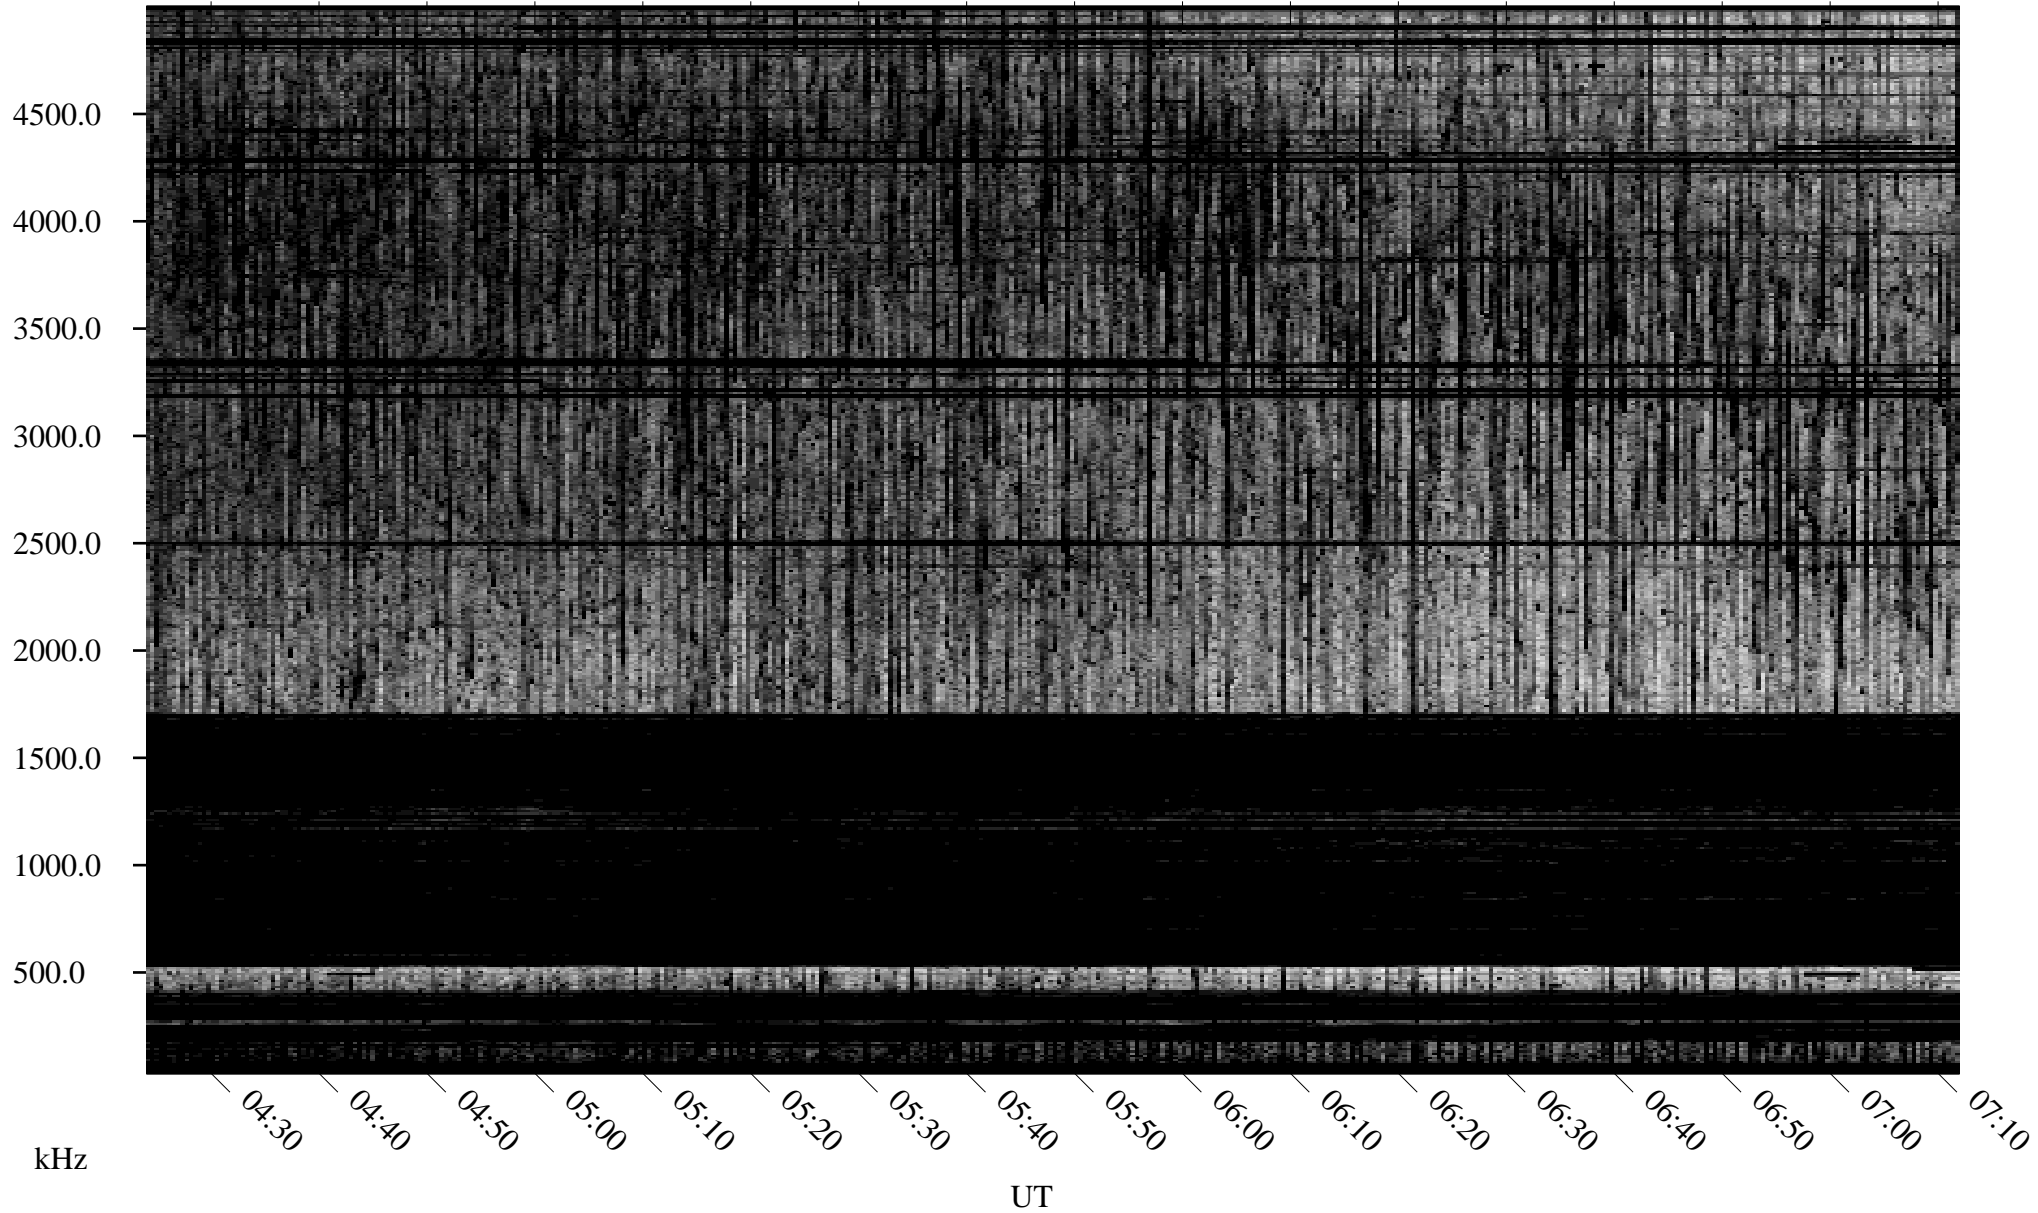

09/15/2010 Churchill, Manitoba

Linear Scale Black = 161 White = 15

ch10258l.r00SUm max_12

Page 1

09/15/2010 Churchill, Manitoba

Linear Scale Black = 161 White = 15

ch10258l.r00SUm max_12

Page 2

09/16/2010 Churchill, Manitoba

Linear Scale Black = 161 White = 15

ch10258l.r00SUm max_12

Page 3

09/16/2010 Churchill, Manitoba

Linear Scale Black = 161 White = 15

ch10258l.r00SUm max_12

Page 4

09/16/2010 Churchill, Manitoba

Linear Scale Black = 161 White = 15

ch10258l.r00SUm max_12

Page 5

09/16/2010 Churchill, Manitoba

Linear Scale Black = 161 White = 15

ch10258l.r00SUm max_12

Page 6

09/16/2010 Churchill, Manitoba

Linear Scale Black = 161 White = 15

ch10258l.r00SUm max_12

Page 7

09/16/2010 Churchill, Manitoba

Linear Scale Black = 161 White = 15

ch10258l.r00SUm max_12