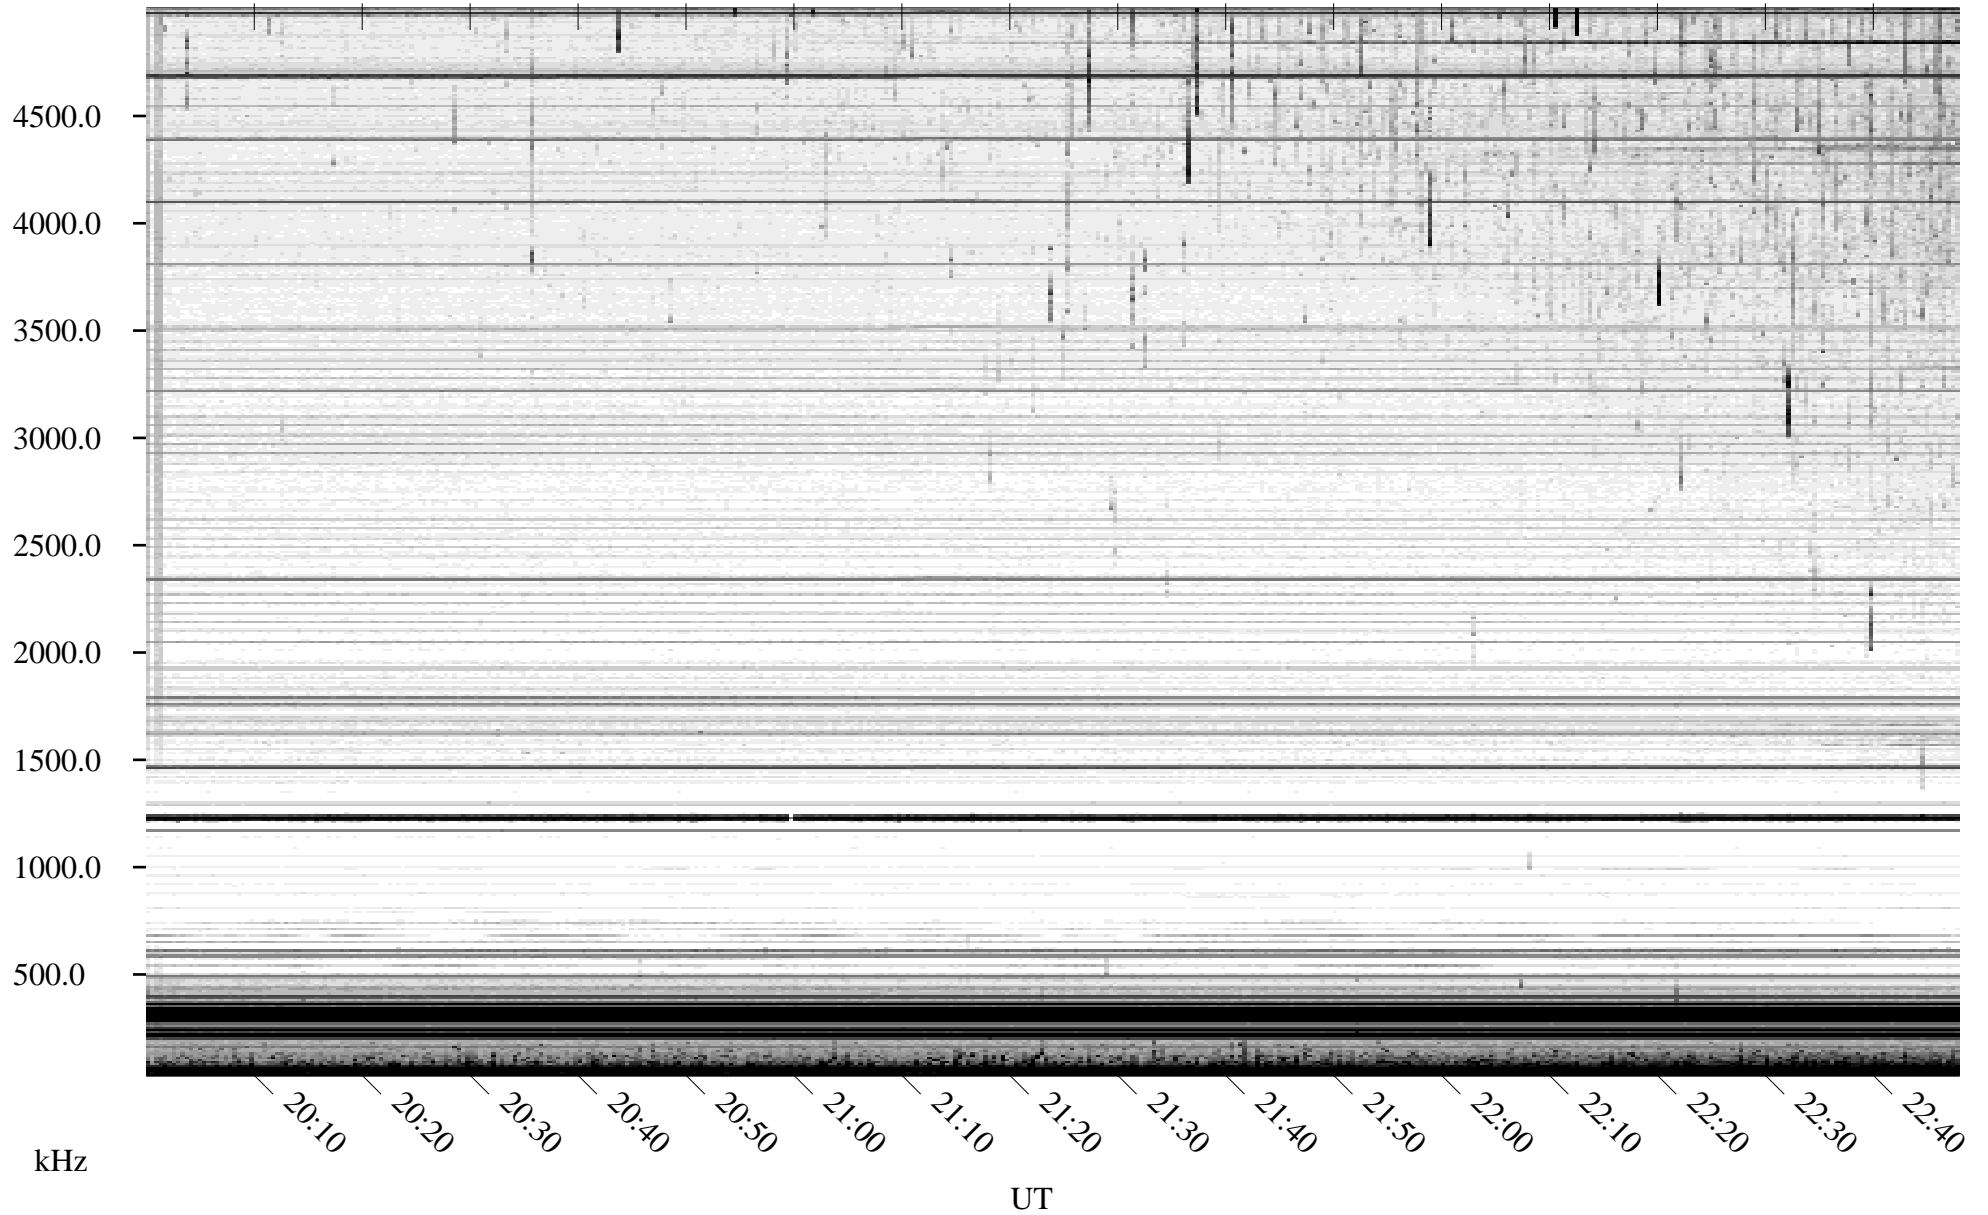

09/15/2010 Churchill, Manitoba

Linear Scale Black = 161 White = 15

ch10258l.r00SUm max_12

Page 1

09/15/2010 Churchill, Manitoba

Linear Scale Black = 161 White = 15

ch10258l.r00SUm max_12

Page 2

09/16/2010 Churchill, Manitoba

Linear Scale Black = 161 White = 15

ch10258l.r00SUm max_12

Page 3

09/16/2010 Churchill, Manitoba

Linear Scale Black = 161 White = 15

ch10258l.r00SUm max_12

Page 4

09/16/2010 Churchill, Manitoba

Linear Scale Black = 161 White = 15

ch10258l.r00SUm max_12

Page 5

09/16/2010 Churchill, Manitoba

Linear Scale Black = 161 White = 15

ch10258l.r00SUm max_12

Page 6

09/16/2010 Churchill, Manitoba

Linear Scale Black = 161 White = 15

ch10258l.r00SUm max_12

Page 7

09/16/2010 Churchill, Manitoba

Linear Scale Black = 161 White = 15

ch10258l.r00SUm max_12