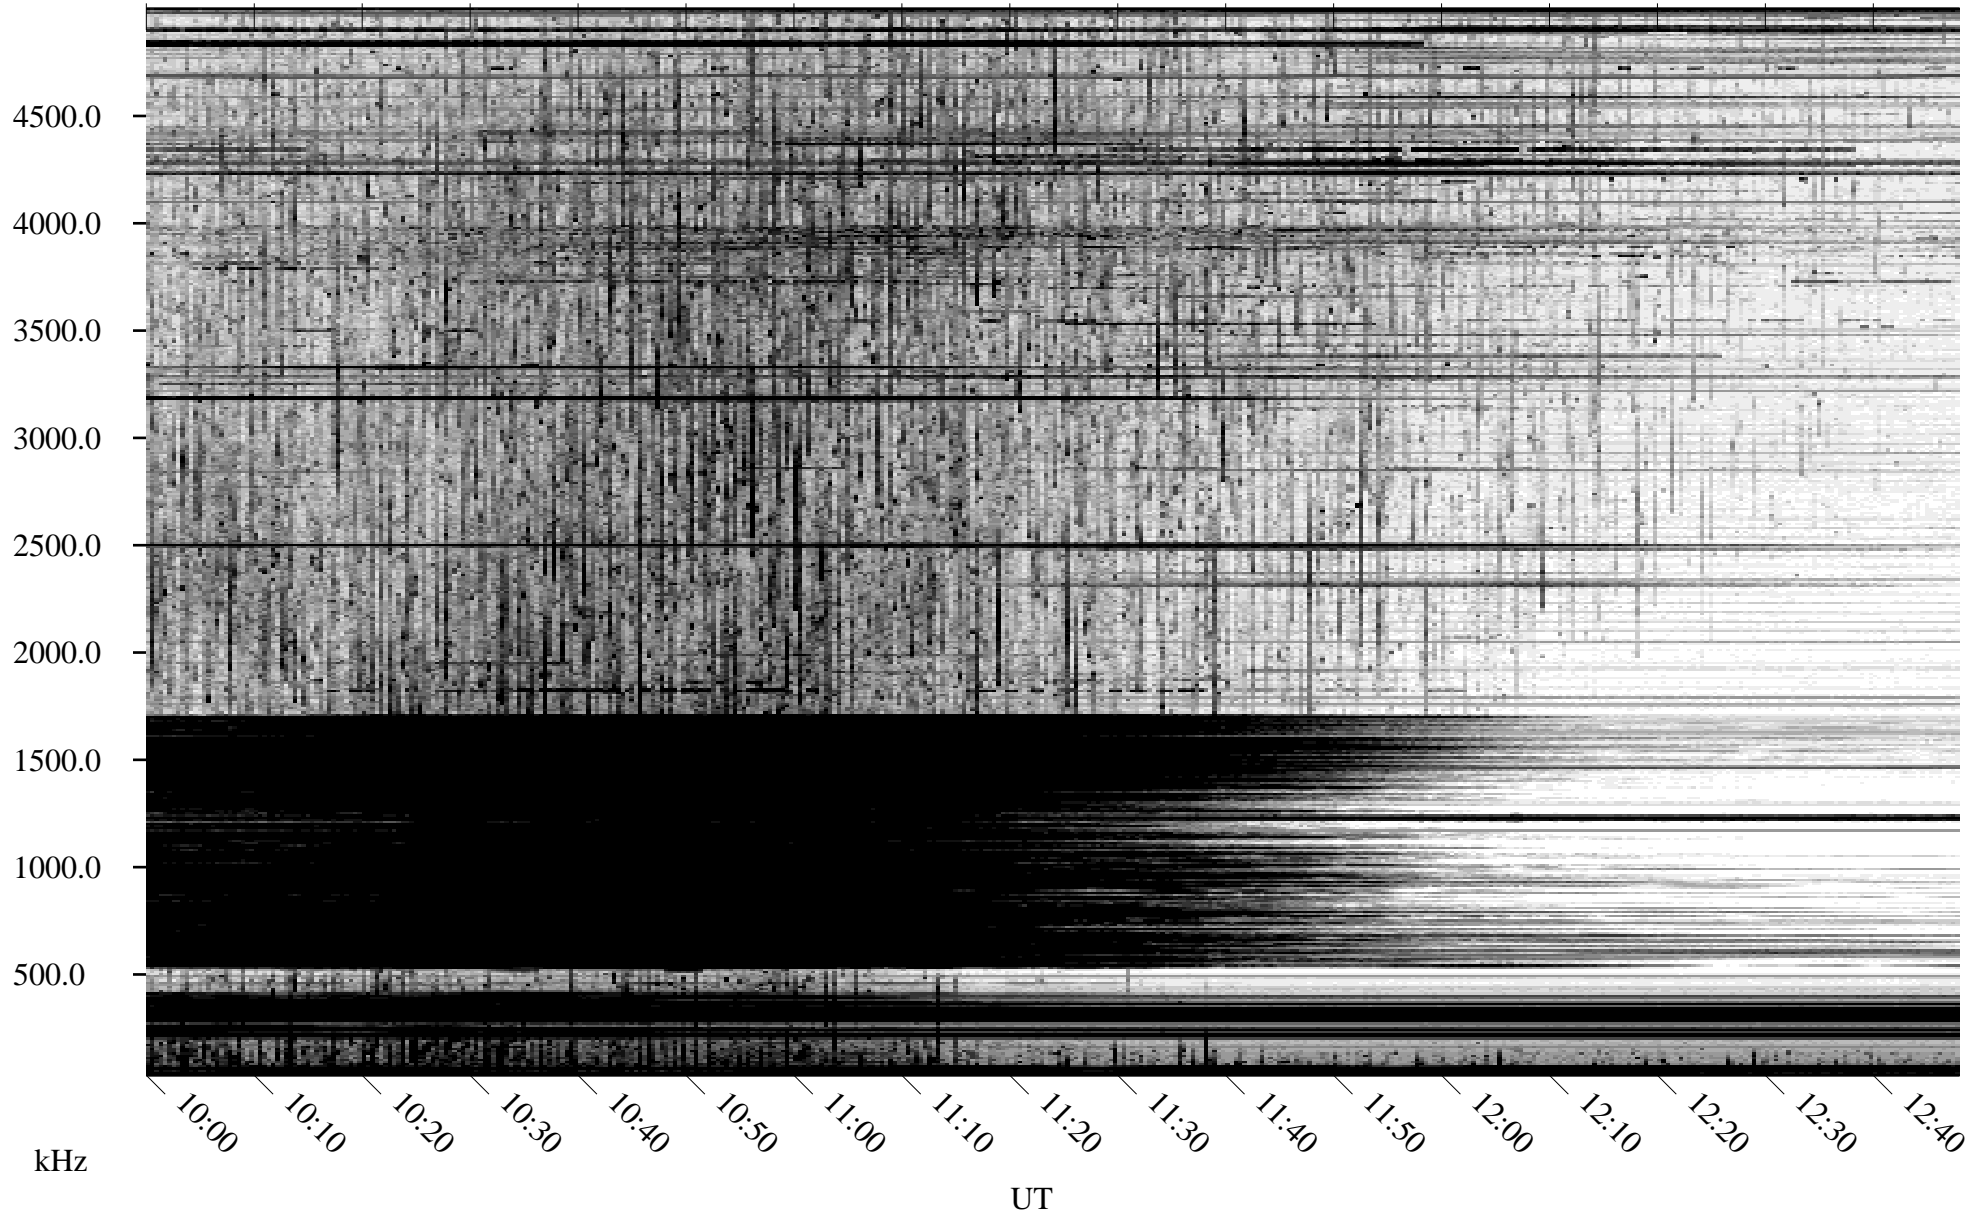

09/15/2010 Churchill, Manitoba

Linear Scale Black = 161 White = 15

ch10258l.r00SUm max_12

Page 1

09/15/2010 Churchill, Manitoba

Linear Scale Black = 161 White = 15

ch10258l.r00SUm max_12

Page 2

09/16/2010 Churchill, Manitoba

Linear Scale Black = 161 White = 15

ch10258l.r00SUm max_12

Page 3

09/16/2010 Churchill, Manitoba

Linear Scale Black = 161 White = 15

ch10258l.r00SUm max_12

Page 4

09/16/2010 Churchill, Manitoba

Linear Scale Black = 161 White = 15

ch10258l.r00SUm max_12

Page 5

09/16/2010 Churchill, Manitoba

Linear Scale Black = 161 White = 15

ch10258l.r00SUm max_12

Page 6

09/16/2010 Churchill, Manitoba

Linear Scale Black = 161 White = 15

ch10258l.r00SUm max_12

Page 7

09/16/2010 Churchill, Manitoba

Linear Scale Black = 161 White = 15

ch10258l.r00SUm max_12