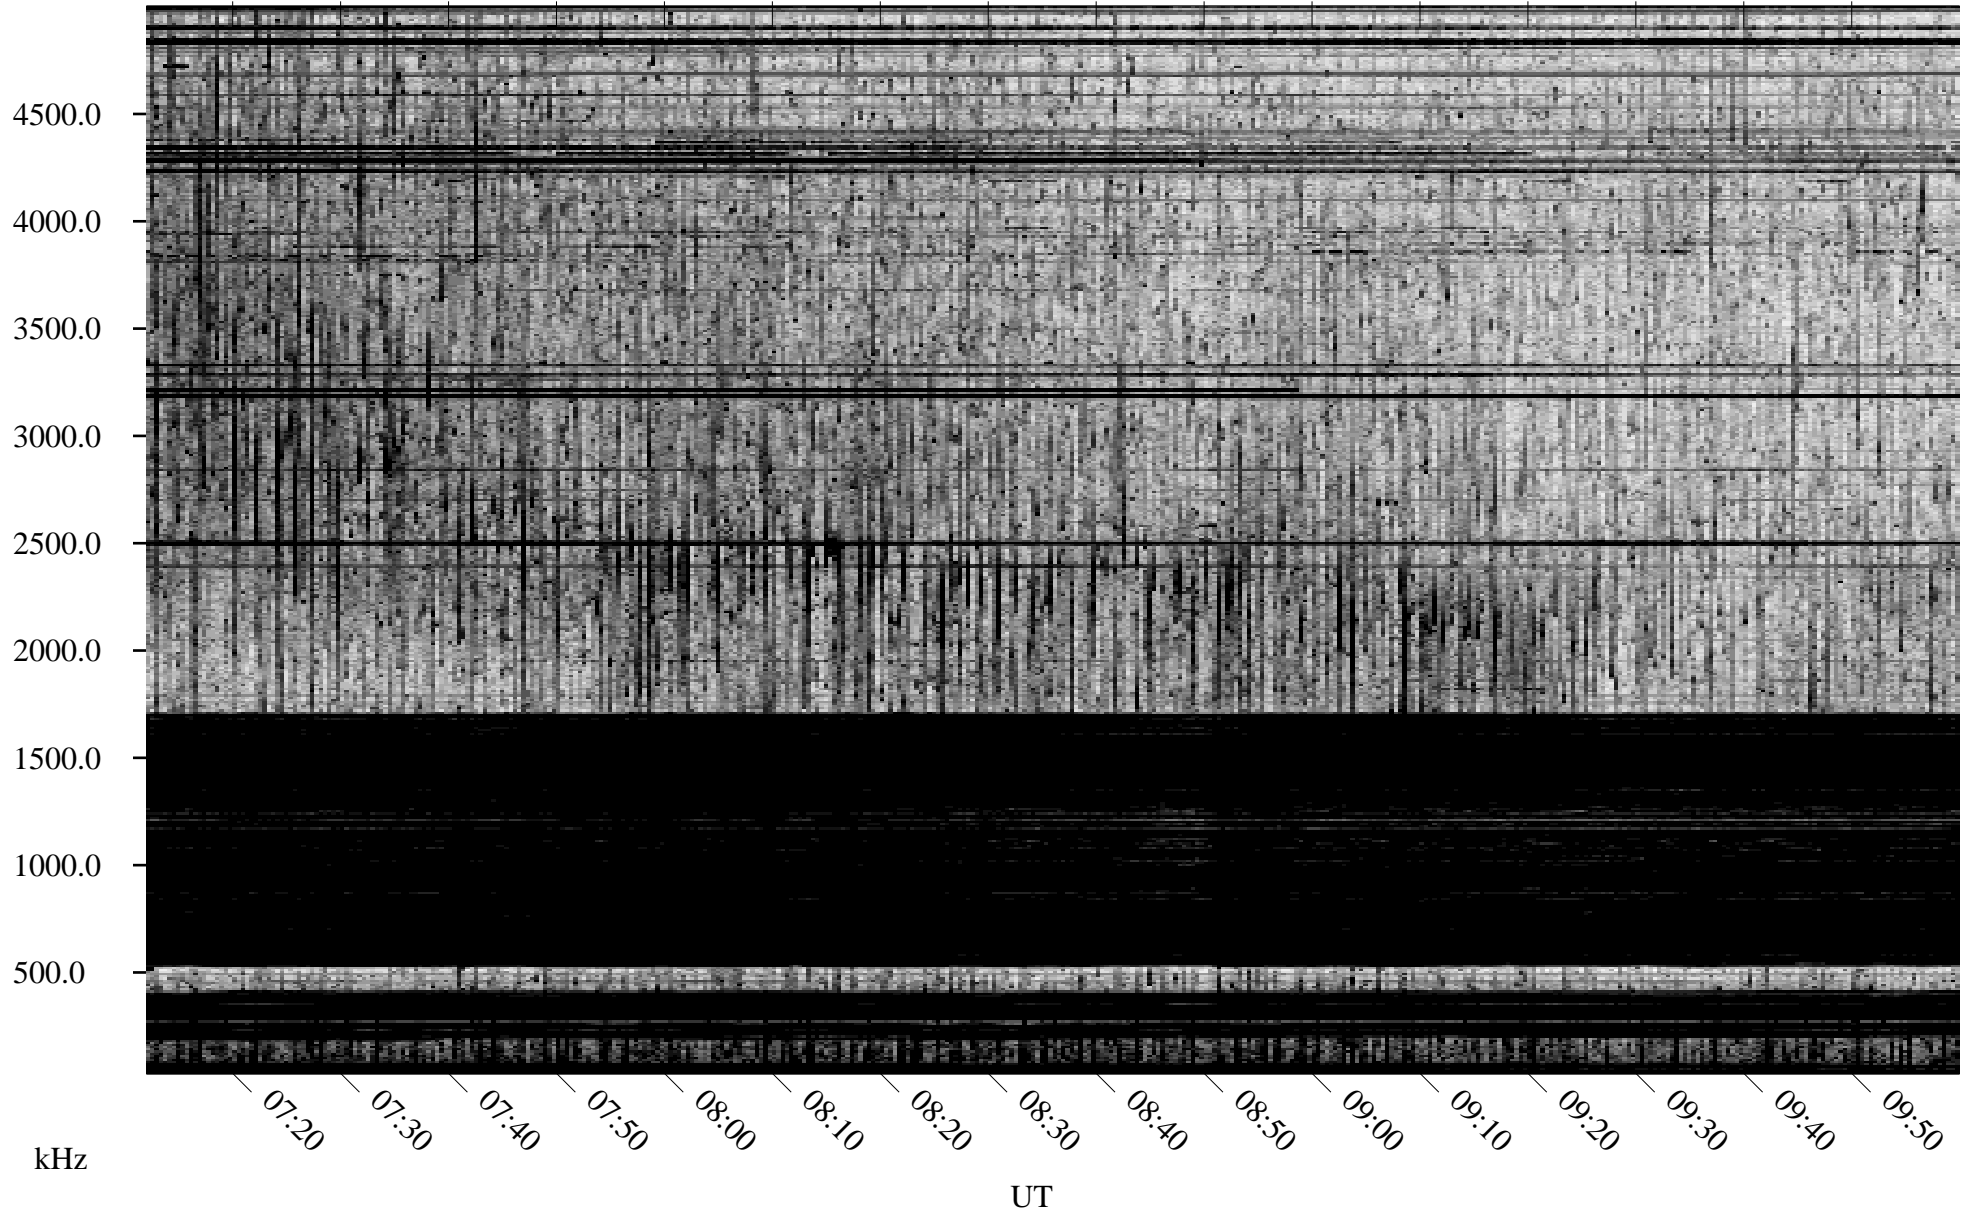

09/15/2010 Churchill, Manitoba

Linear Scale Black = 161 White = 15

ch10258l.r00SUm max_12

Page 1

09/15/2010 Churchill, Manitoba

Linear Scale Black = 161 White = 15

ch10258l.r00SUm max_12

Page 2

09/16/2010 Churchill, Manitoba

Linear Scale Black = 161 White = 15

ch10258l.r00SUm max_12

Page 3

09/16/2010 Churchill, Manitoba

Linear Scale Black = 161 White = 15

ch10258l.r00SUm max_12

Page 4

09/16/2010 Churchill, Manitoba

Linear Scale Black = 161 White = 15

ch10258l.r00SUm max_12

Page 5

09/16/2010 Churchill, Manitoba

Linear Scale Black = 161 White = 15

ch10258l.r00SUm max_12

Page 6

09/16/2010 Churchill, Manitoba

Linear Scale Black = 161 White = 15

ch10258l.r00SUm max_12

Page 7

09/16/2010 Churchill, Manitoba

Linear Scale Black = 161 White = 15

ch10258l.r00SUm max_12