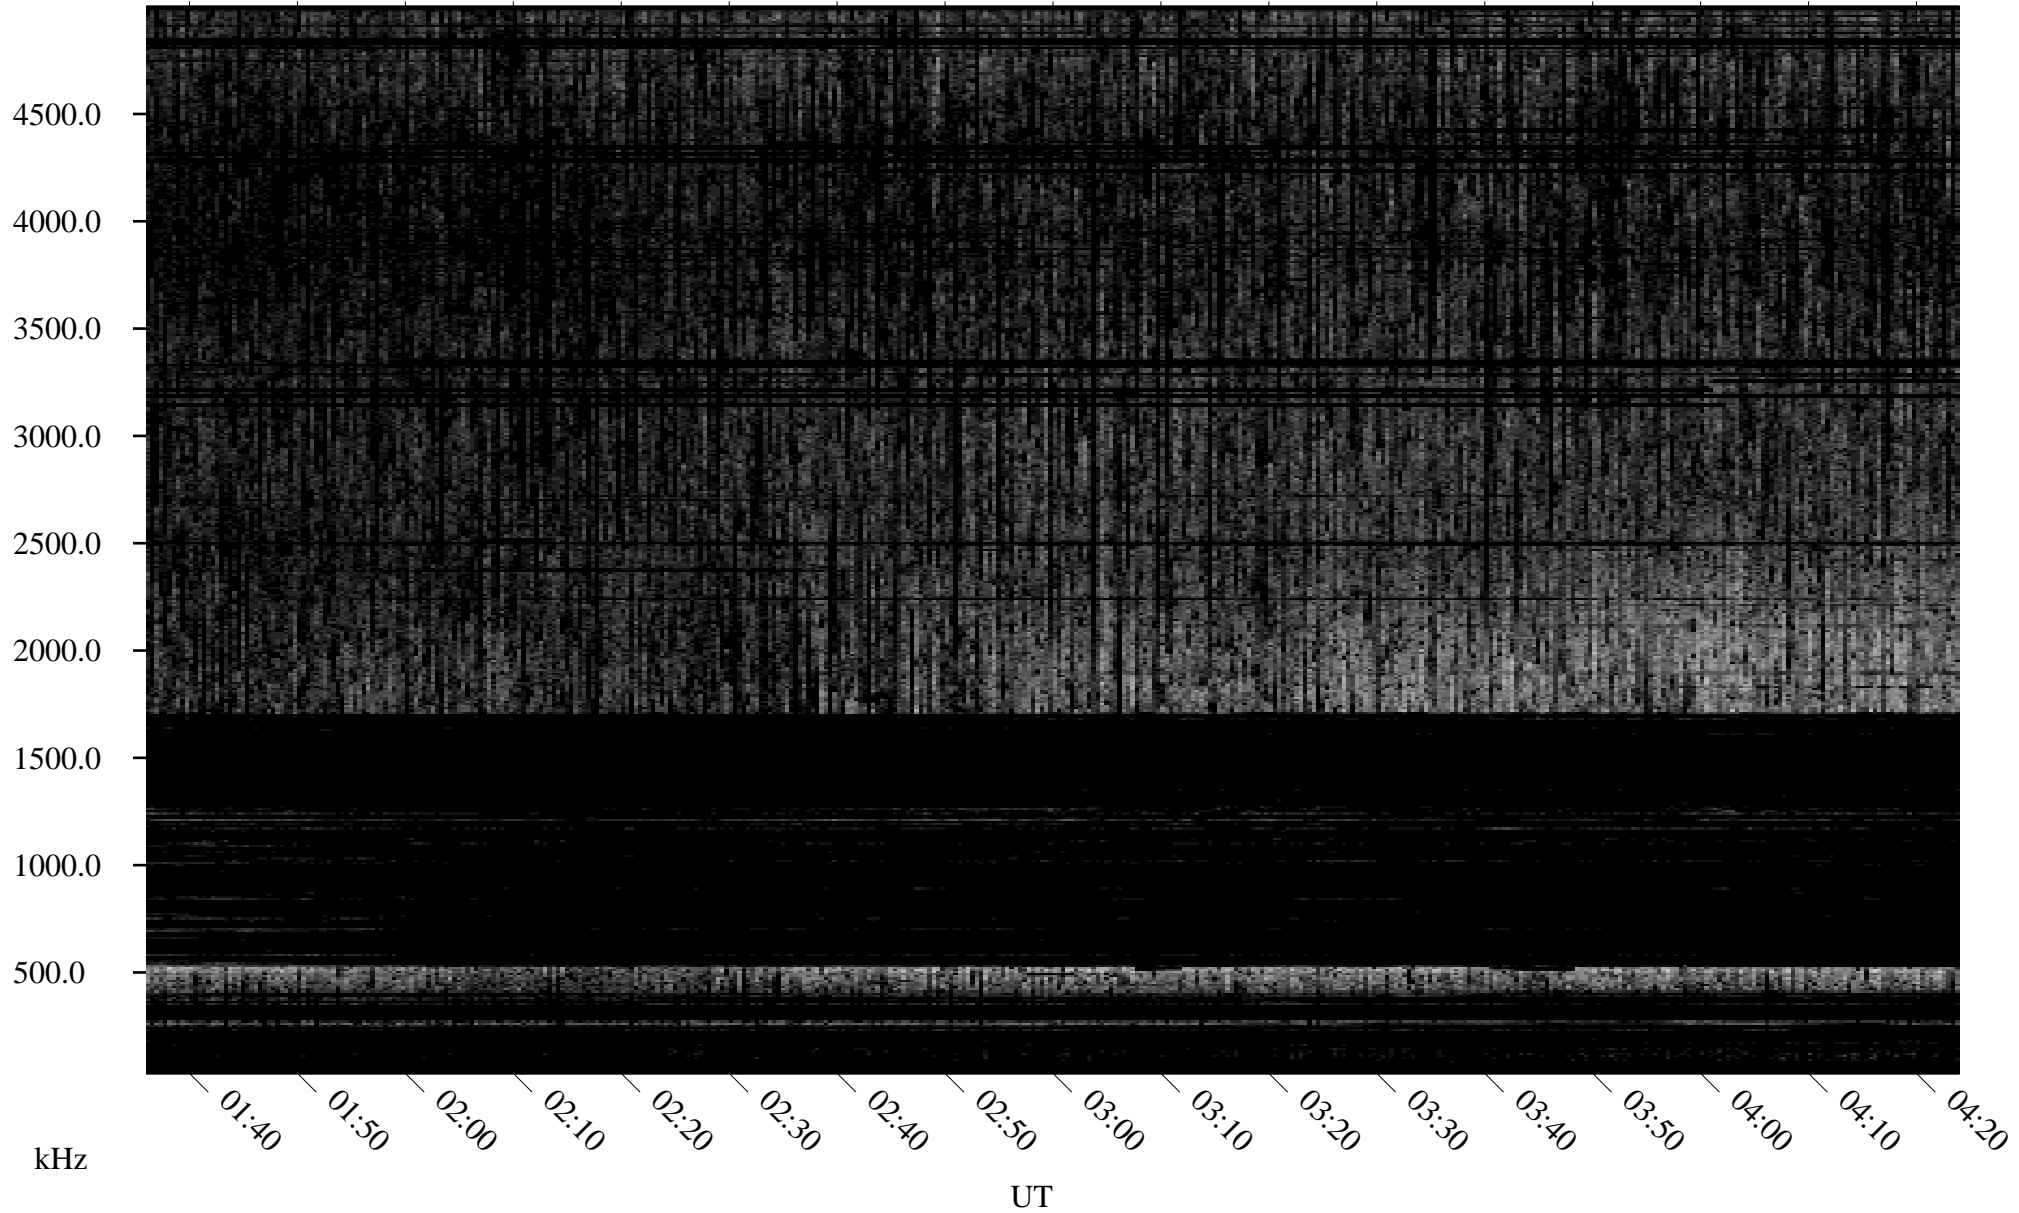

09/15/2010 Churchill, Manitoba

Linear Scale Black = 161 White = 15

ch10258l.r00SUm max_12

Page 1

09/15/2010 Churchill, Manitoba

Linear Scale Black = 161 White = 15

ch10258l.r00SUm max_12

Page 2

09/16/2010 Churchill, Manitoba

Linear Scale Black = 161 White = 15

ch10258l.r00SUm max_12

Page 3

09/16/2010 Churchill, Manitoba

Linear Scale Black = 161 White = 15

ch10258l.r00SUm max_12

Page 4

09/16/2010 Churchill, Manitoba

Linear Scale Black = 161 White = 15

ch10258l.r00SUm max_12

Page 5

09/16/2010 Churchill, Manitoba

Linear Scale Black = 161 White = 15

ch10258l.r00SUm max_12

Page 6

09/16/2010 Churchill, Manitoba

Linear Scale Black = 161 White = 15

ch10258l.r00SUm max_12

Page 7

09/16/2010 Churchill, Manitoba

Linear Scale Black = 161 White = 15

ch10258l.r00SUm max_12