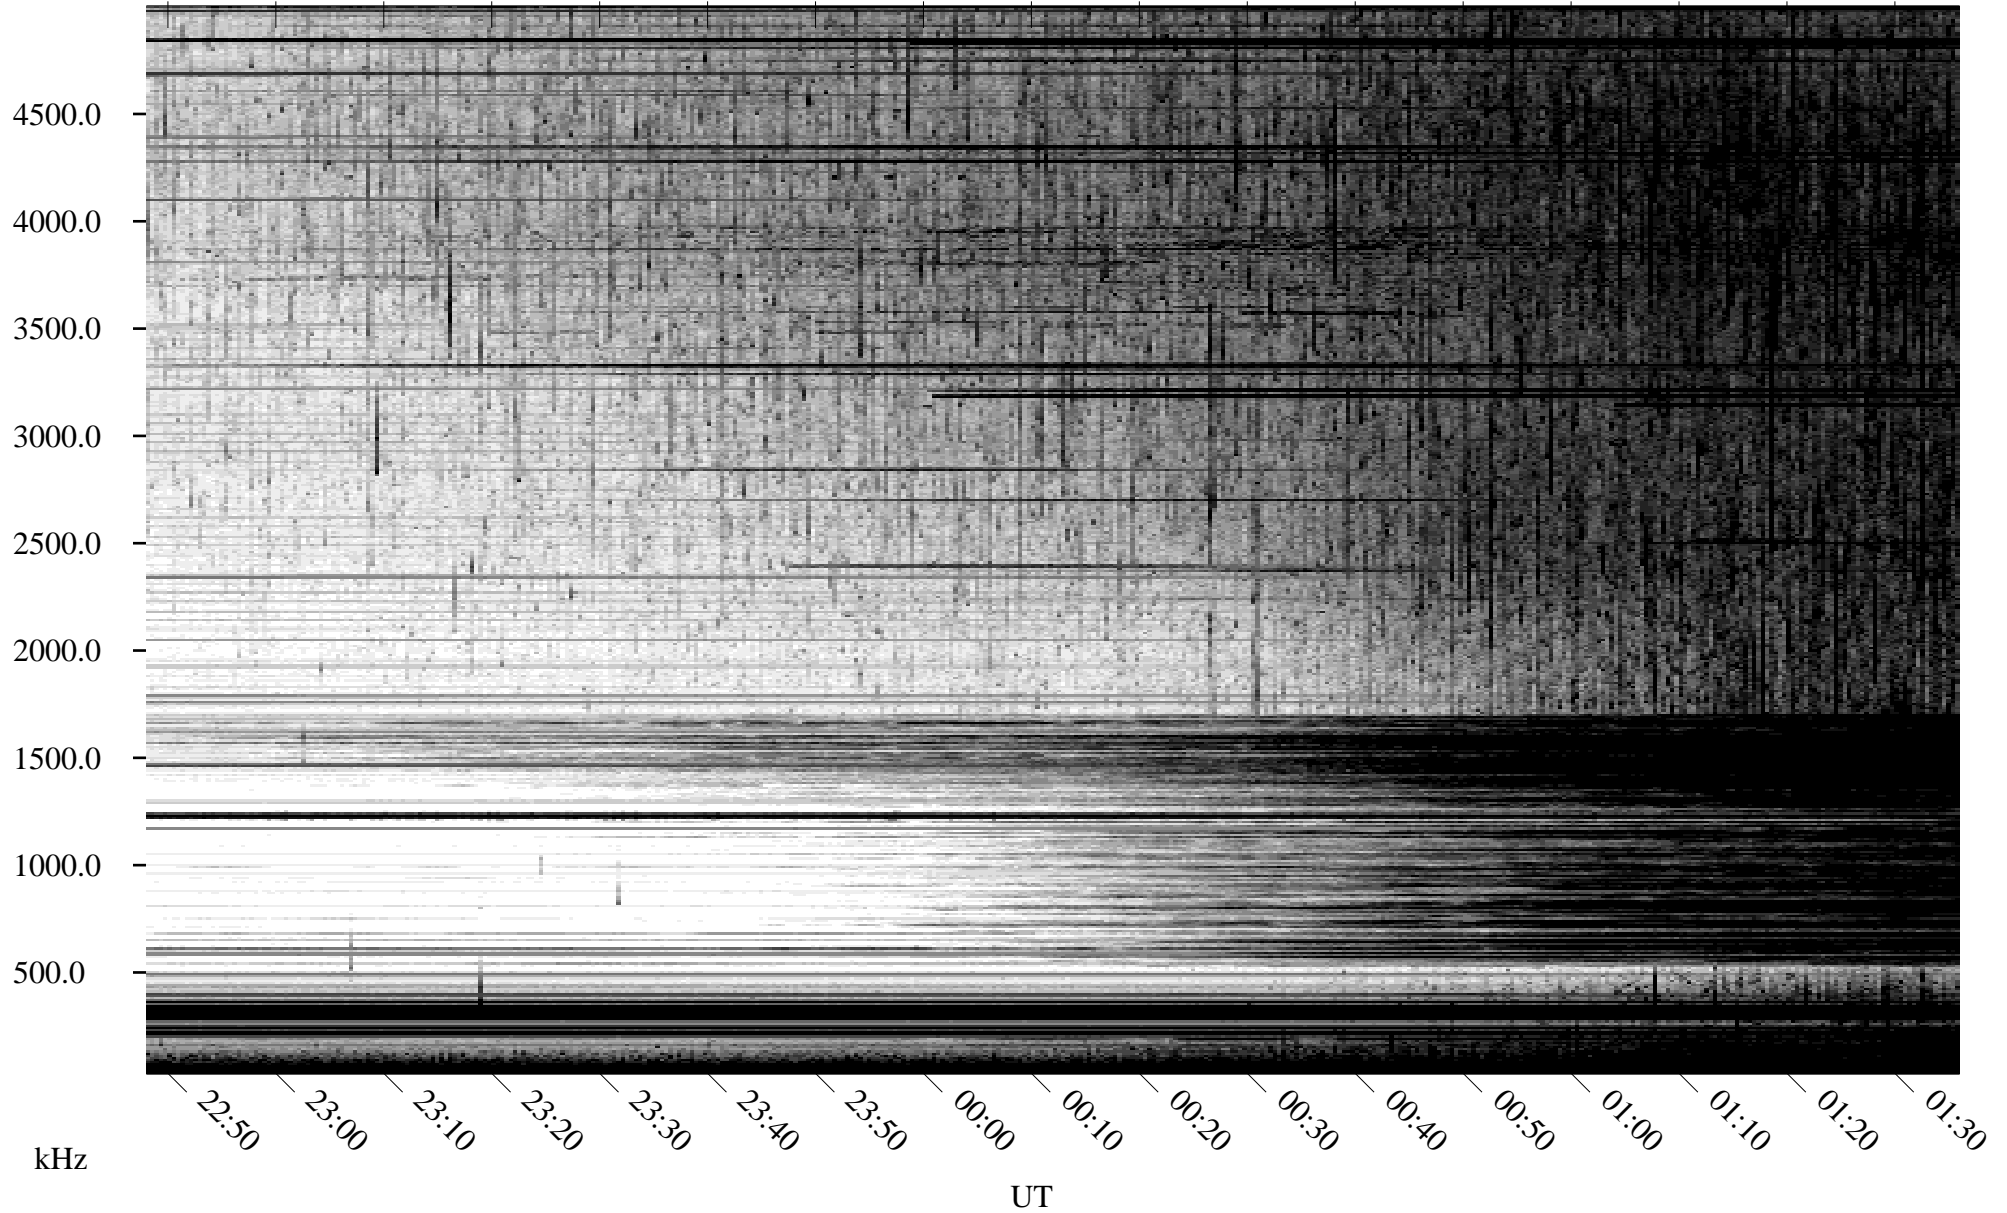

09/15/2010 Churchill, Manitoba

Linear Scale Black = 161 White = 15

ch10258l.r00SUm max_12

Page 1

09/15/2010 Churchill, Manitoba

Linear Scale Black = 161 White = 15

ch10258l.r00SUm max_12

Page 2

09/16/2010 Churchill, Manitoba

Linear Scale Black = 161 White = 15

ch10258l.r00SUm max_12

Page 3

09/16/2010 Churchill, Manitoba

Linear Scale Black = 161 White = 15

ch10258l.r00SUm max_12

Page 4

09/16/2010 Churchill, Manitoba

Linear Scale Black = 161 White = 15

ch10258l.r00SUm max_12

Page 5

09/16/2010 Churchill, Manitoba

Linear Scale Black = 161 White = 15

ch10258l.r00SUm max_12

Page 6

09/16/2010 Churchill, Manitoba

Linear Scale Black = 161 White = 15

ch10258l.r00SUm max_12

Page 7

09/16/2010 Churchill, Manitoba

Linear Scale Black = 161 White = 15

ch10258l.r00SUm max_12