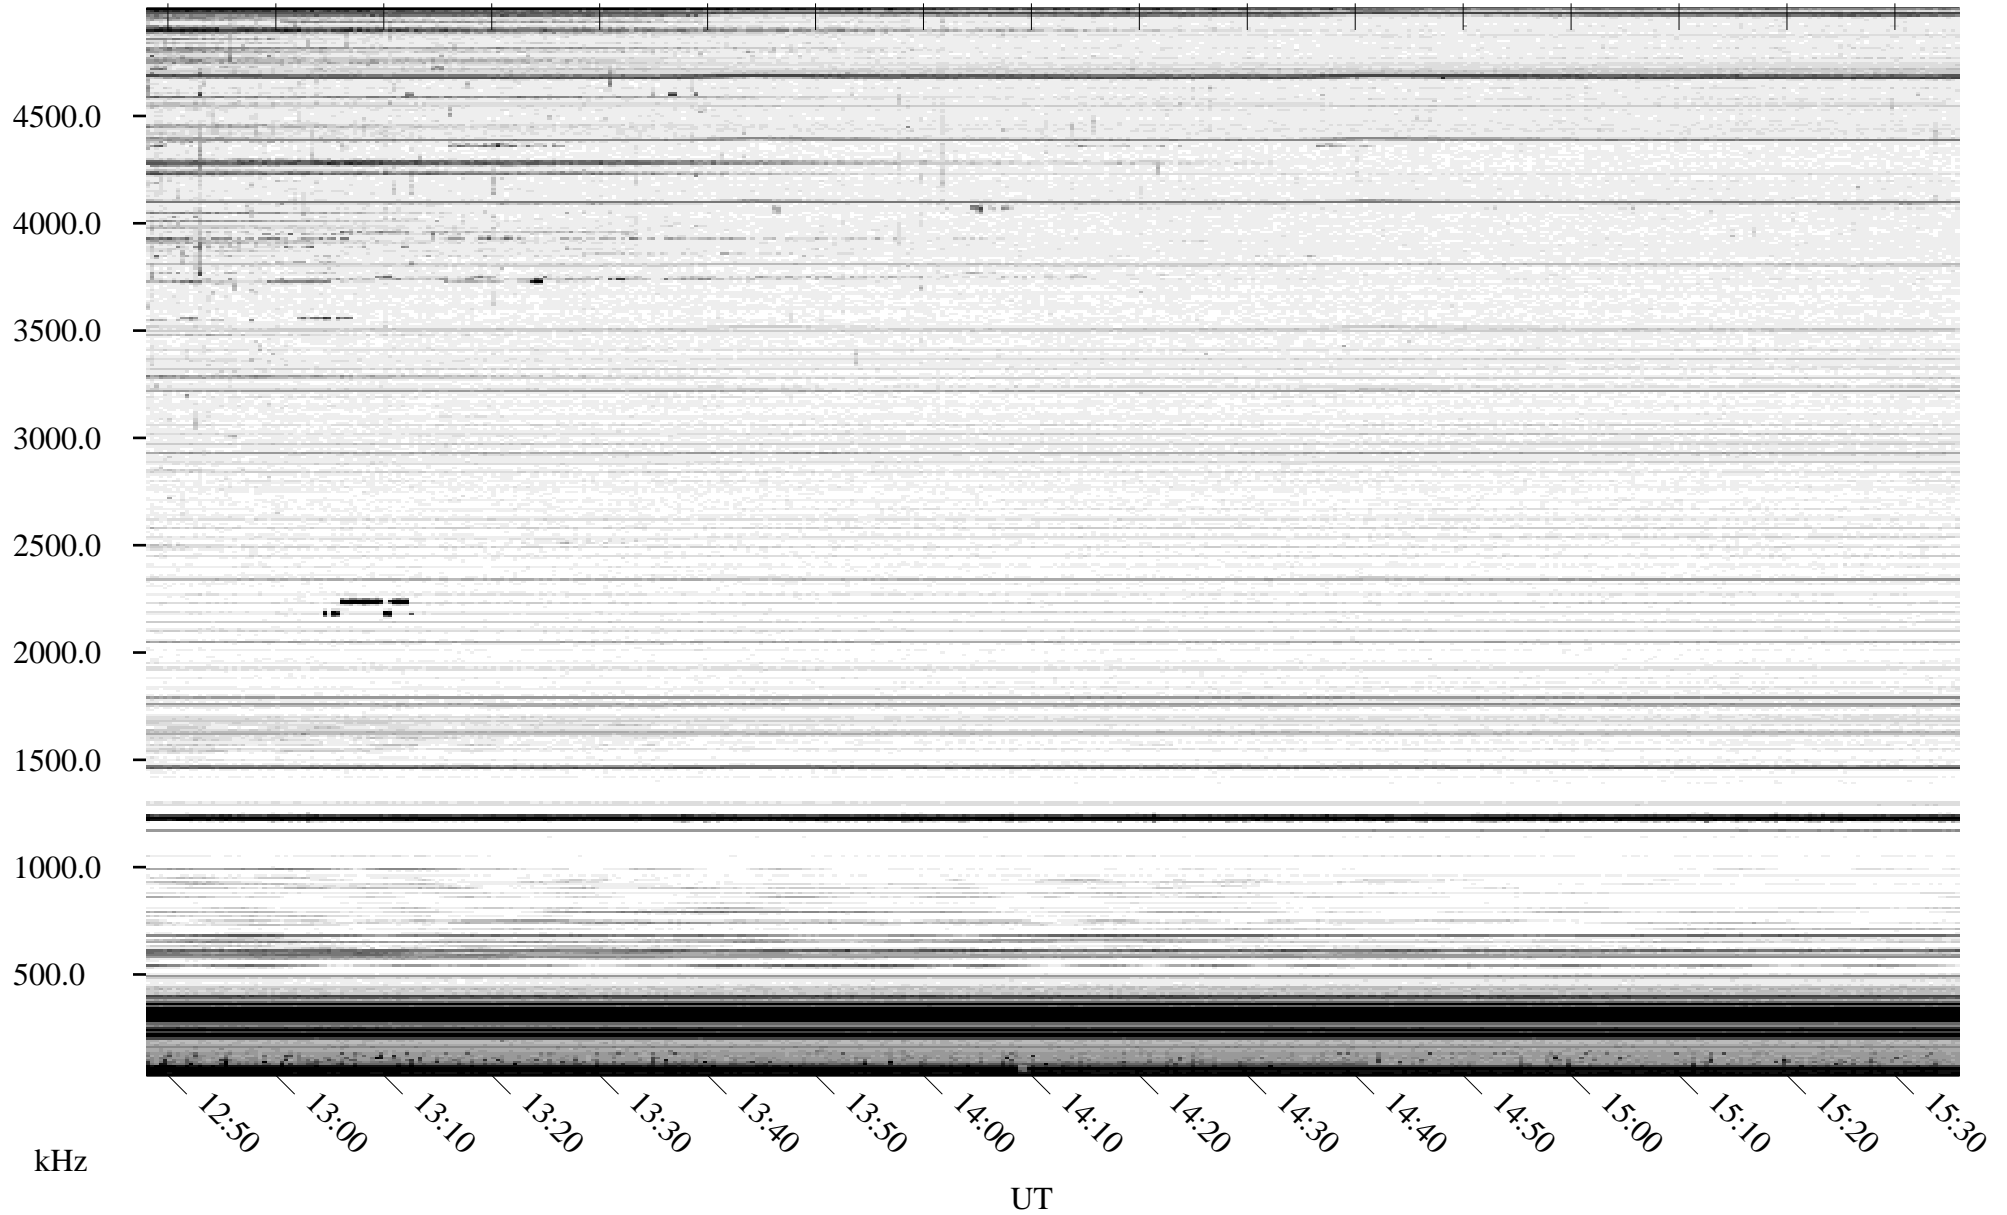

09/15/2010 Churchill, Manitoba

Linear Scale Black = 161 White = 15

ch10258l.r00SUm max_12

Page 1

09/15/2010 Churchill, Manitoba

Linear Scale Black = 161 White = 15

ch10258l.r00SUm max_12

Page 2

09/16/2010 Churchill, Manitoba

Linear Scale Black = 161 White = 15

ch10258l.r00SUm max_12

Page 3

09/16/2010 Churchill, Manitoba

Linear Scale Black = 161 White = 15

ch10258l.r00SUm max_12

Page 4

09/16/2010 Churchill, Manitoba

Linear Scale Black = 161 White = 15

ch10258l.r00SUm max_12

Page 5

09/16/2010 Churchill, Manitoba

Linear Scale Black = 161 White = 15

ch10258l.r00SUm max_12

Page 6

09/16/2010 Churchill, Manitoba

Linear Scale Black = 161 White = 15

ch10258l.r00SUm max_12

Page 7

09/16/2010 Churchill, Manitoba

Linear Scale Black = 161 White = 15

ch10258l.r00SUm max_12