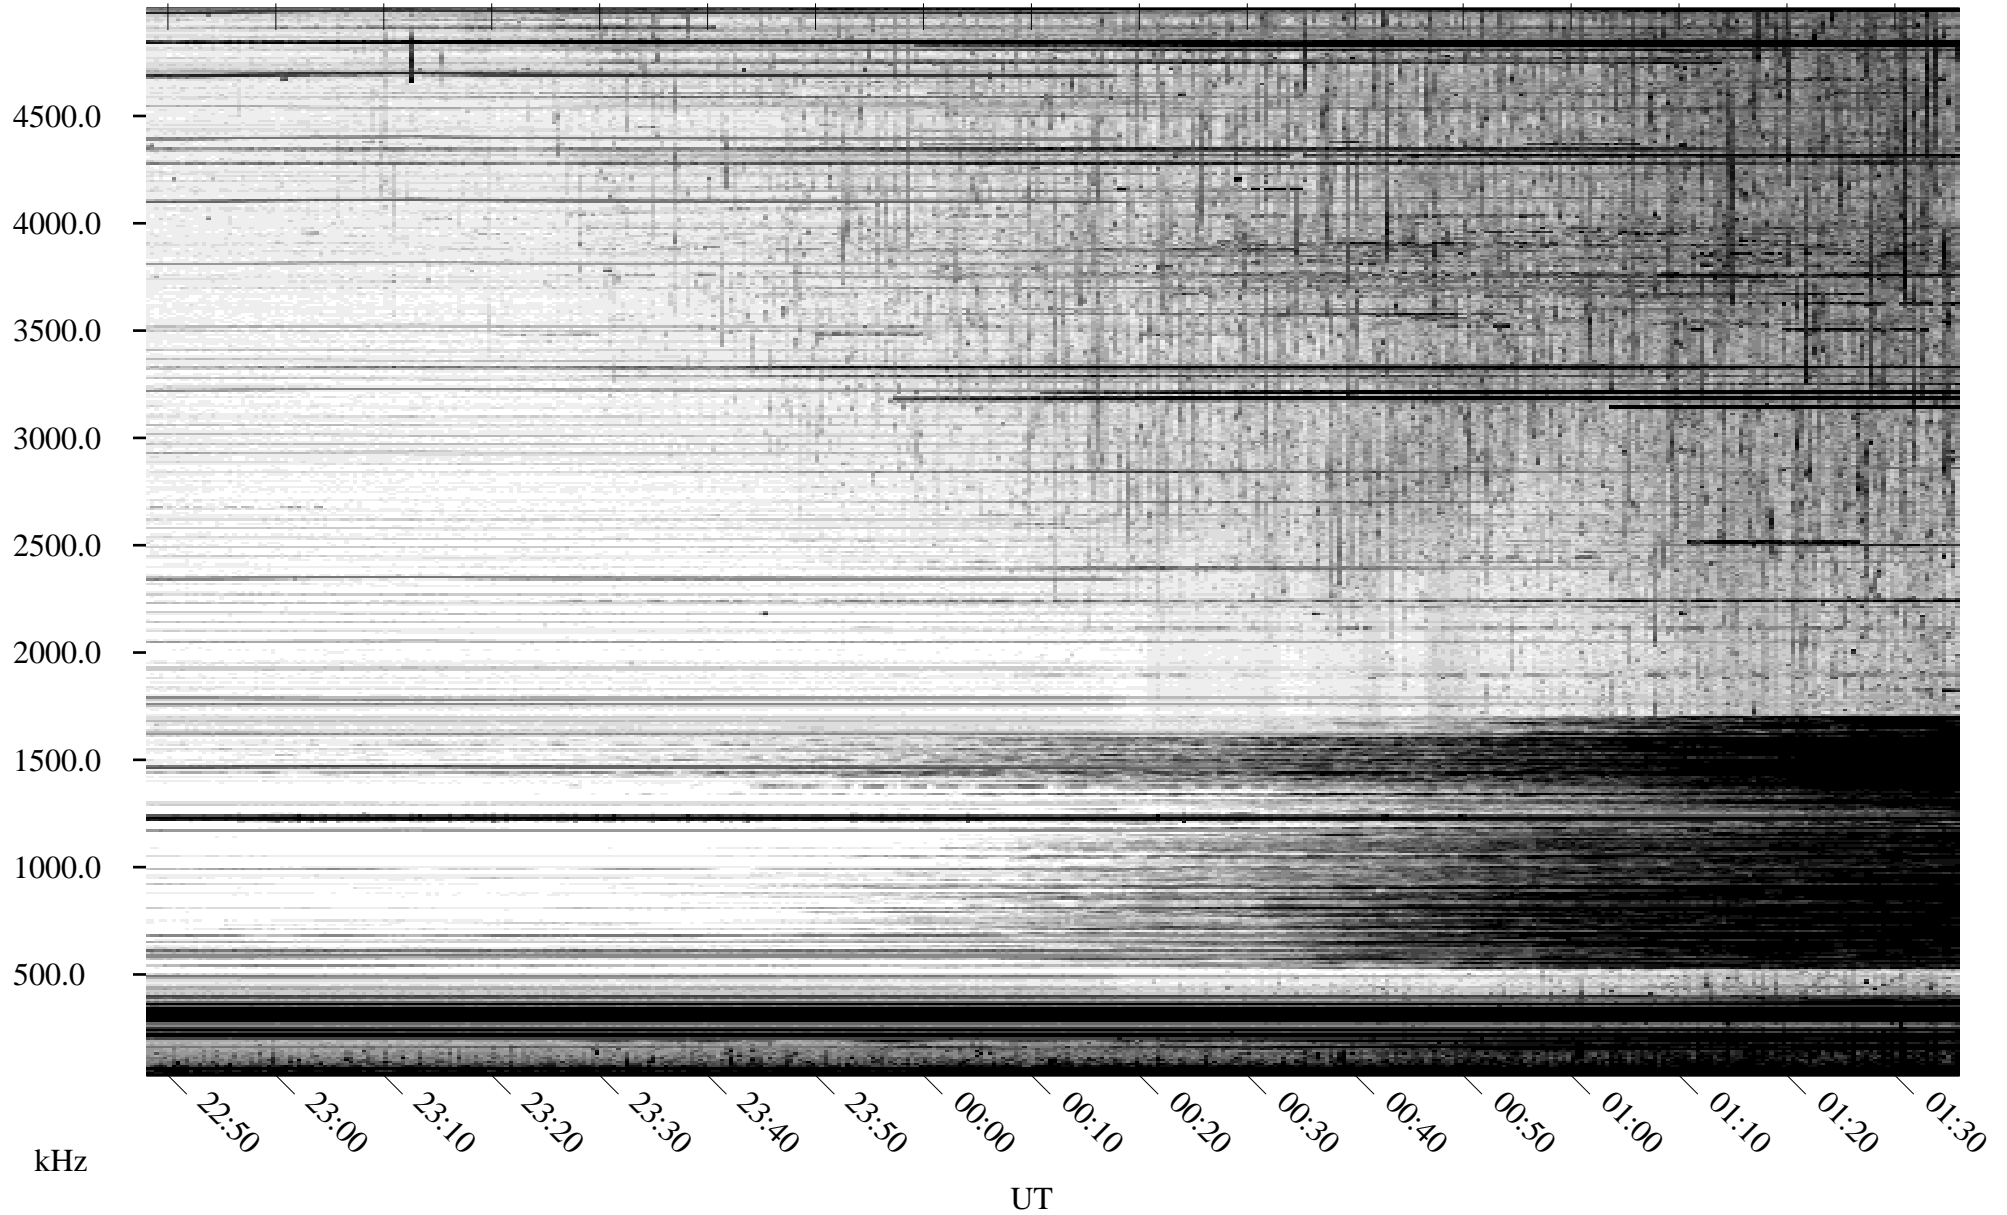

09/16/2010 Churchill, Manitoba

Linear Scale Black = 161 White = 15

ch10259l.r00SUm max_12

Page 1

09/16/2010 Churchill, Manitoba

Linear Scale Black = 161 White = 15

ch10259l.r00SUm max_12

Page 2

09/17/2010 Churchill, Manitoba

Linear Scale Black = 161 White = 15

ch10259l.r00SUm max_12

Page 3

09/17/2010 Churchill, Manitoba

Linear Scale Black = 161 White = 15

ch10259l.r00SUm max_12

Page 4

09/17/2010 Churchill, Manitoba

Linear Scale Black = 161 White = 15

ch10259l.r00SUm max_12

Page 5

09/17/2010 Churchill, Manitoba

Linear Scale Black = 161 White = 15

ch10259l.r00SUm max_12

Page 6

09/17/2010 Churchill, Manitoba

Linear Scale Black = 161 White = 15

ch10259l.r00SUm max_12

Page 7

09/17/2010 Churchill, Manitoba

Linear Scale Black = 161 White = 15

ch10259l.r00SUm max_12