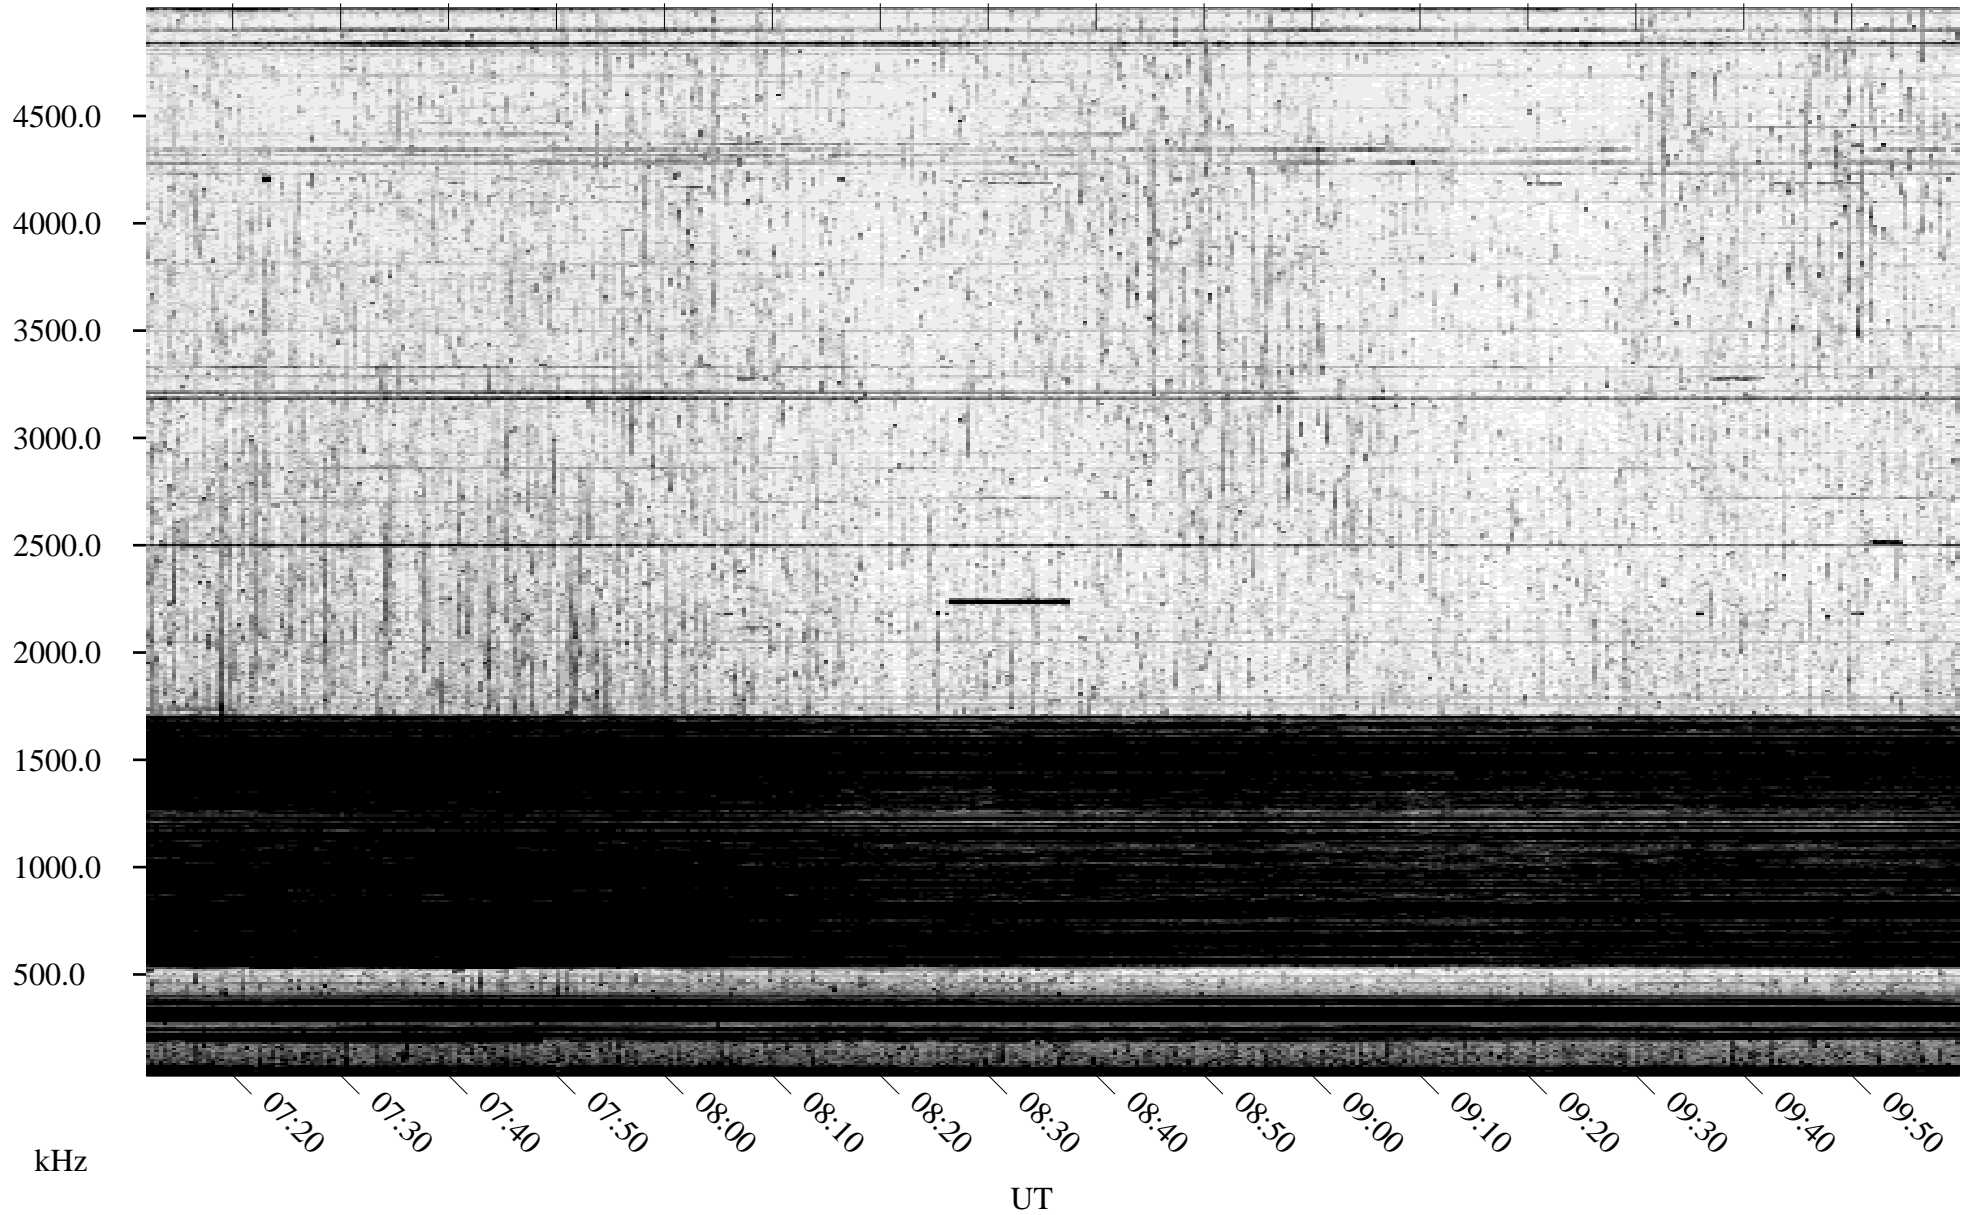

09/16/2010 Churchill, Manitoba

Linear Scale Black = 161 White = 15

ch10259l.r00SUm max_12

Page 1

09/16/2010 Churchill, Manitoba

Linear Scale Black = 161 White = 15

ch10259l.r00SUm max_12

Page 2

09/17/2010 Churchill, Manitoba

Linear Scale Black = 161 White = 15

ch10259l.r00SUm max_12

Page 3

09/17/2010 Churchill, Manitoba

Linear Scale Black = 161 White = 15

ch10259l.r00SUm max_12

Page 4

09/17/2010 Churchill, Manitoba

Linear Scale Black = 161 White = 15

ch10259l.r00SUm max_12

Page 5

09/17/2010 Churchill, Manitoba

Linear Scale Black = 161 White = 15

ch10259l.r00SUm max_12

Page 6

09/17/2010 Churchill, Manitoba

Linear Scale Black = 161 White = 15

ch10259l.r00SUm max_12

Page 7

09/17/2010 Churchill, Manitoba

Linear Scale Black = 161 White = 15

ch10259l.r00SUm max_12