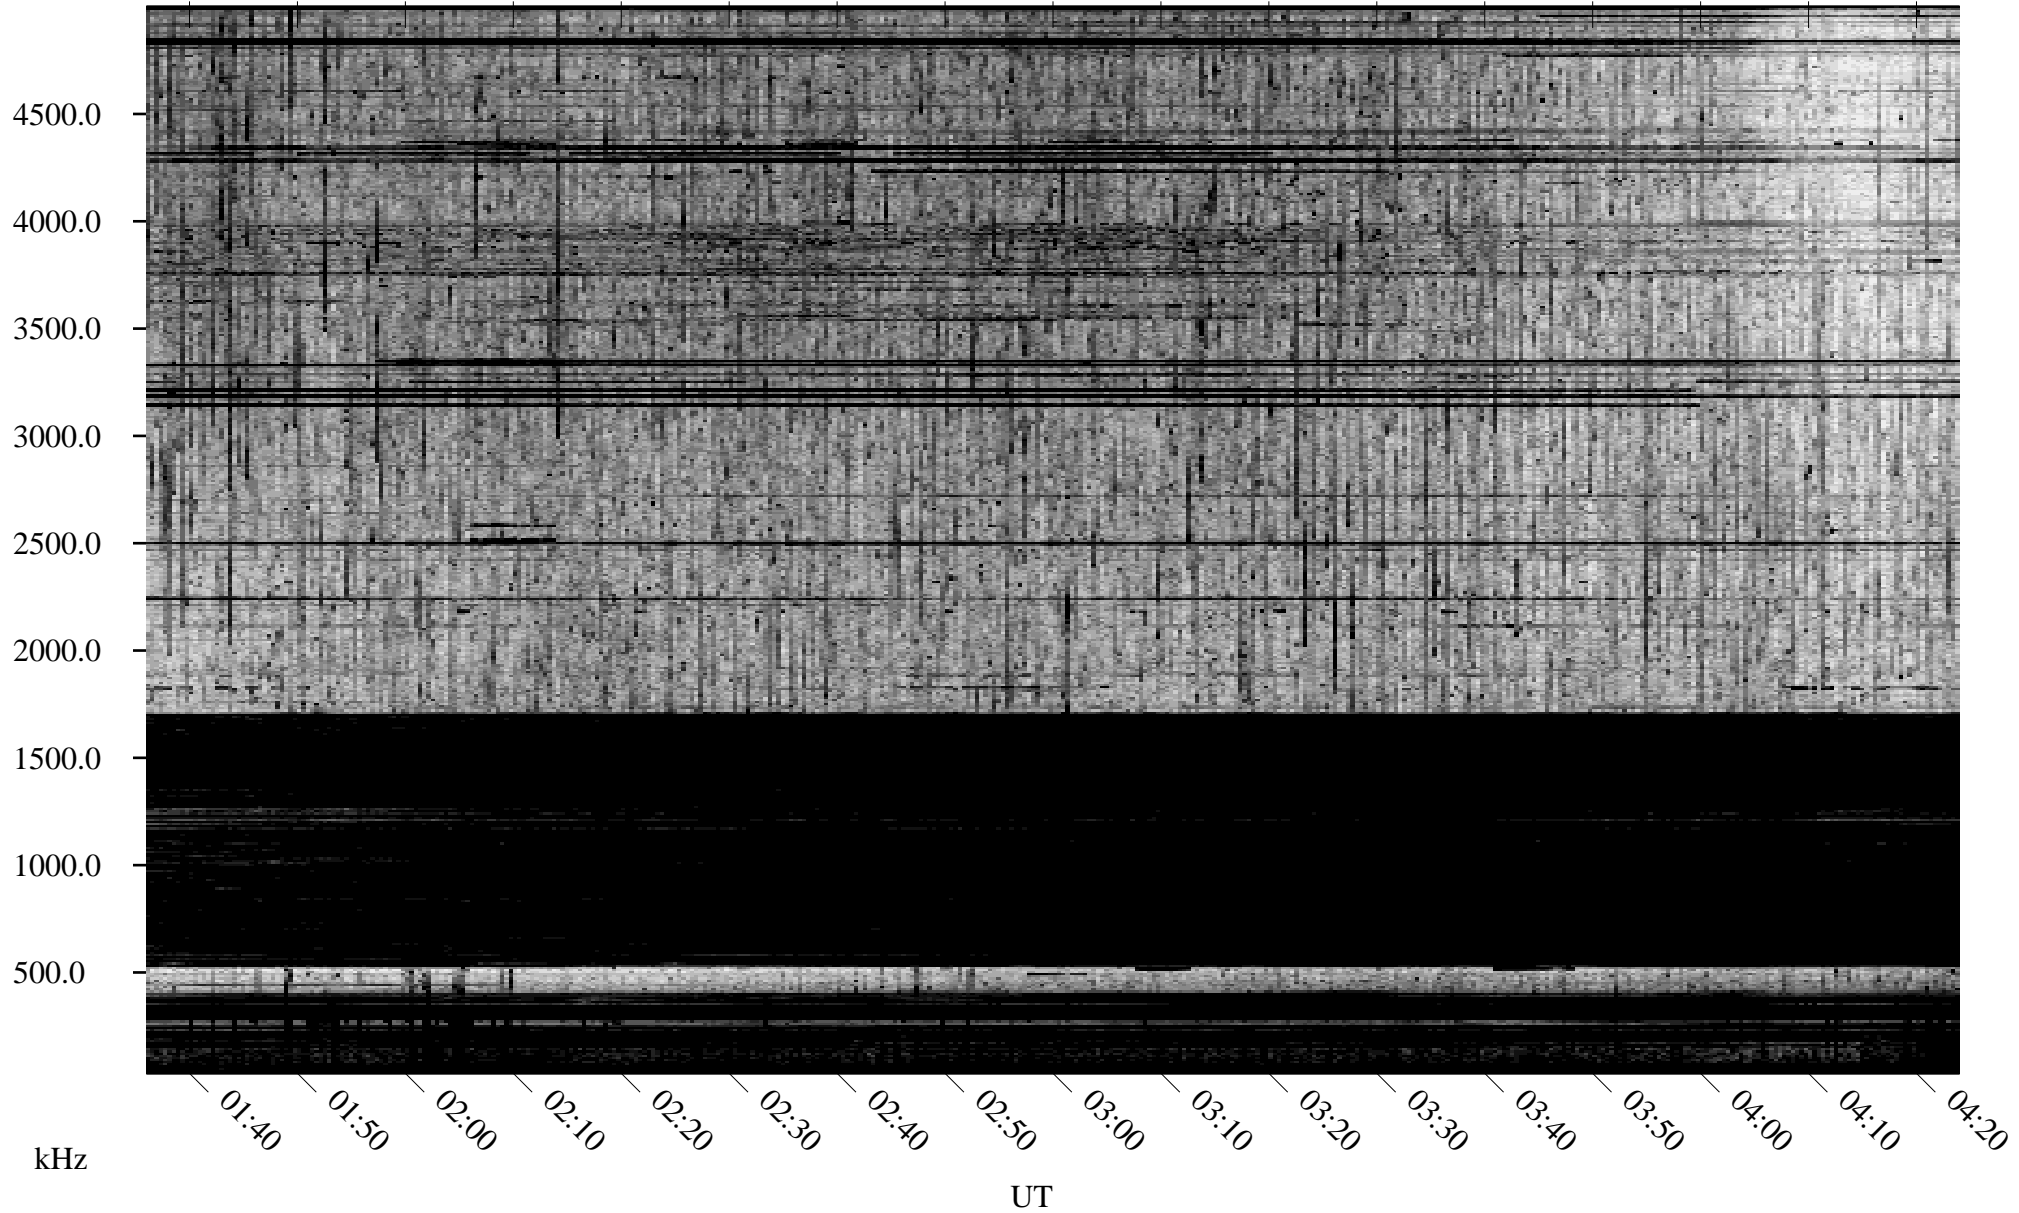

09/16/2010 Churchill, Manitoba

Linear Scale Black = 161 White = 15

ch10259l.r00SUm max_12

Page 1

09/16/2010 Churchill, Manitoba

Linear Scale Black = 161 White = 15

ch10259l.r00SUm max_12

Page 2

09/17/2010 Churchill, Manitoba

Linear Scale Black = 161 White = 15

ch10259l.r00SUm max_12

Page 3

09/17/2010 Churchill, Manitoba

Linear Scale Black = 161 White = 15

ch10259l.r00SUm max_12

Page 4

09/17/2010 Churchill, Manitoba

Linear Scale Black = 161 White = 15

ch10259l.r00SUm max_12

Page 5

09/17/2010 Churchill, Manitoba

Linear Scale Black = 161 White = 15

ch10259l.r00SUm max_12

Page 6

09/17/2010 Churchill, Manitoba

Linear Scale Black = 161 White = 15

ch10259l.r00SUm max_12

Page 7

09/17/2010 Churchill, Manitoba

Linear Scale Black = 161 White = 15

ch10259l.r00SUm max_12