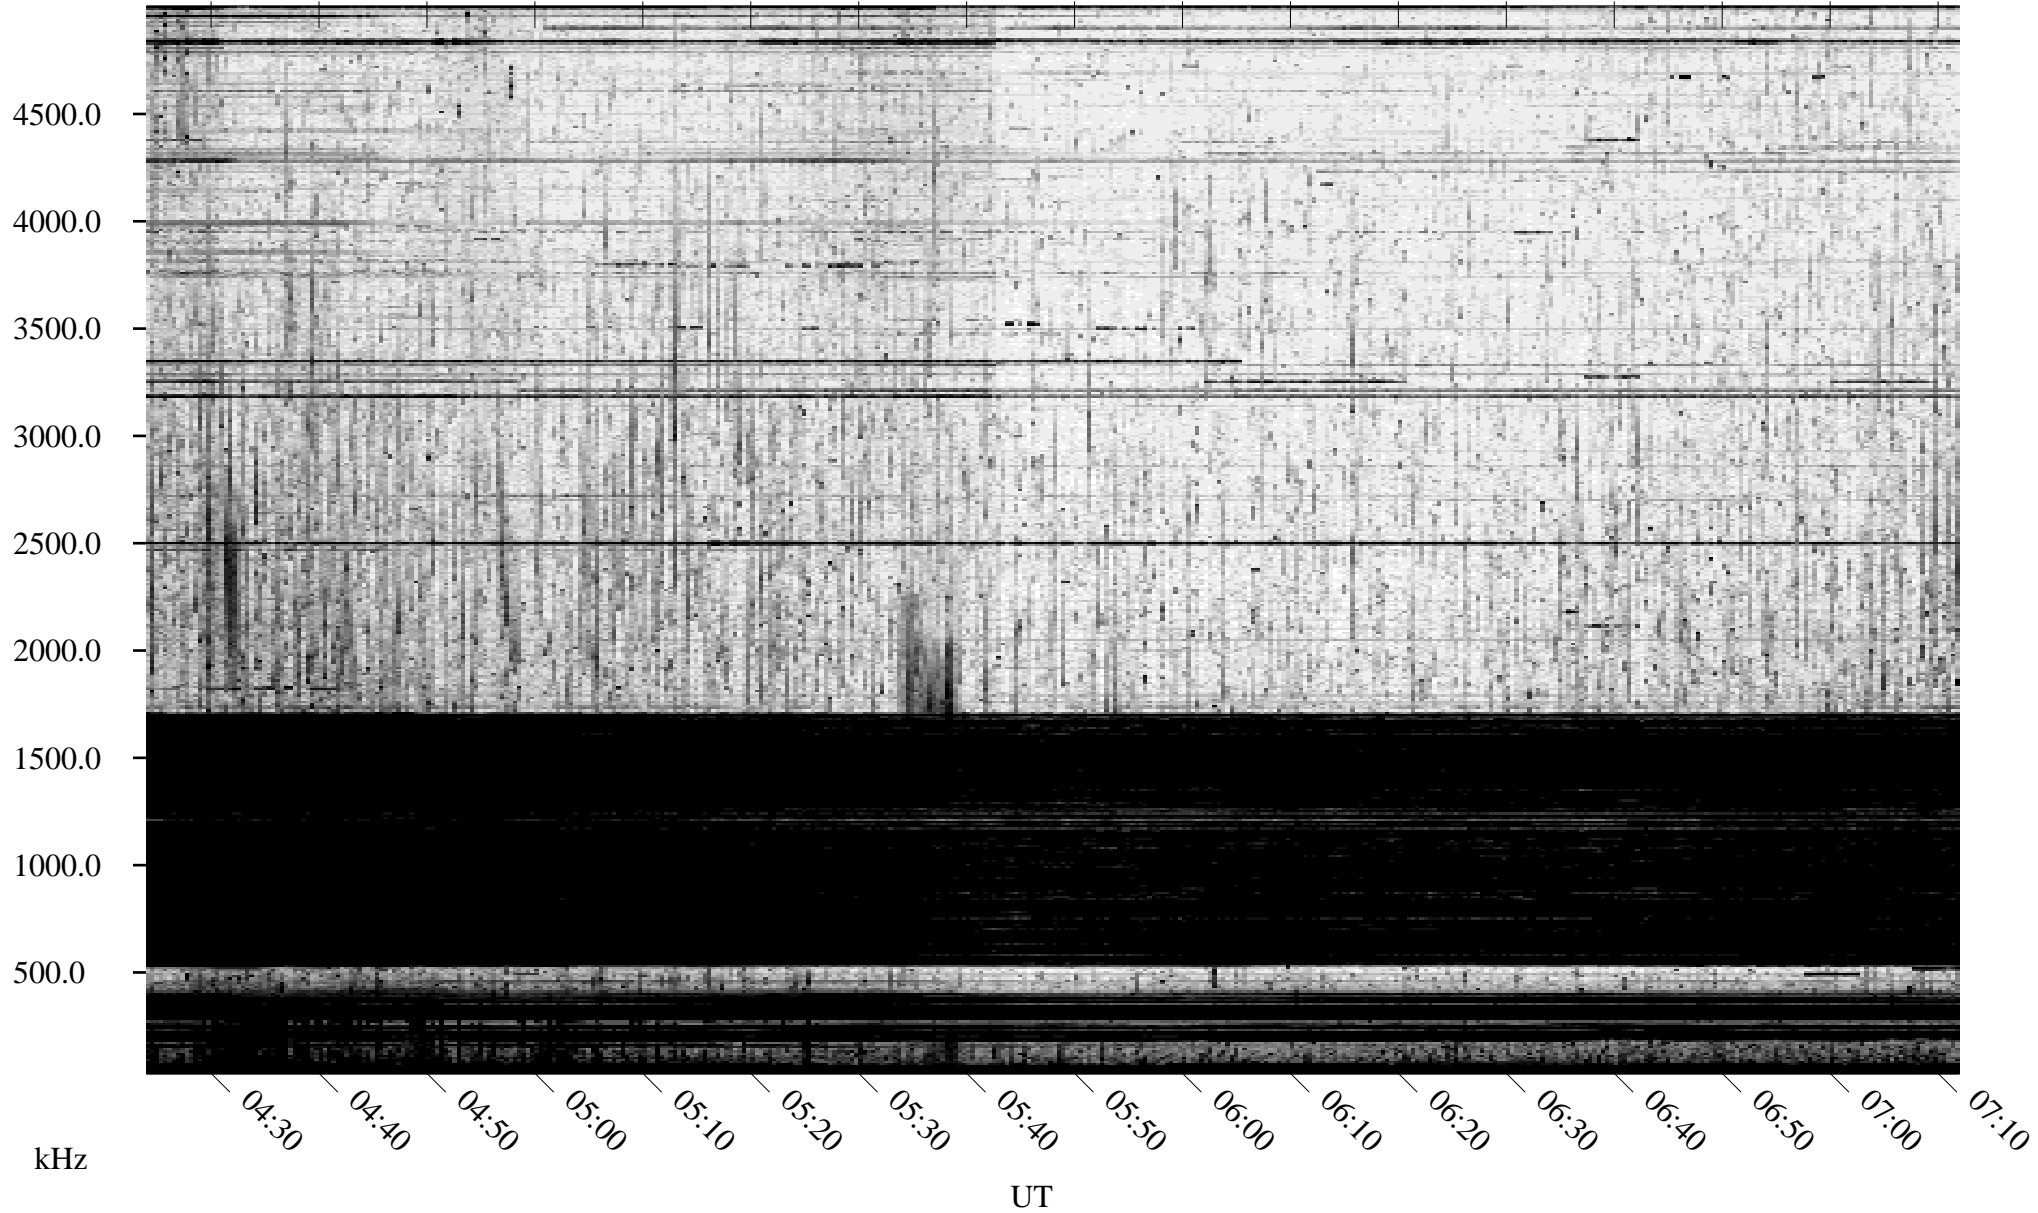

09/16/2010 Churchill, Manitoba

Linear Scale Black = 161 White = 15

ch10259l.r00SUm max_12

Page 1

09/16/2010 Churchill, Manitoba

Linear Scale Black = 161 White = 15

ch10259l.r00SUm max_12

Page 2

09/17/2010 Churchill, Manitoba

Linear Scale Black = 161 White = 15

ch10259l.r00SUm max_12

Page 3

09/17/2010 Churchill, Manitoba

Linear Scale Black = 161 White = 15

ch10259l.r00SUm max_12

Page 4

09/17/2010 Churchill, Manitoba

Linear Scale Black = 161 White = 15

ch10259l.r00SUm max_12

Page 5

09/17/2010 Churchill, Manitoba

Linear Scale Black = 161 White = 15

ch10259l.r00SUm max_12

Page 6

09/17/2010 Churchill, Manitoba

Linear Scale Black = 161 White = 15

ch10259l.r00SUm max_12

Page 7

09/17/2010 Churchill, Manitoba

Linear Scale Black = 161 White = 15

ch10259l.r00SUm max_12