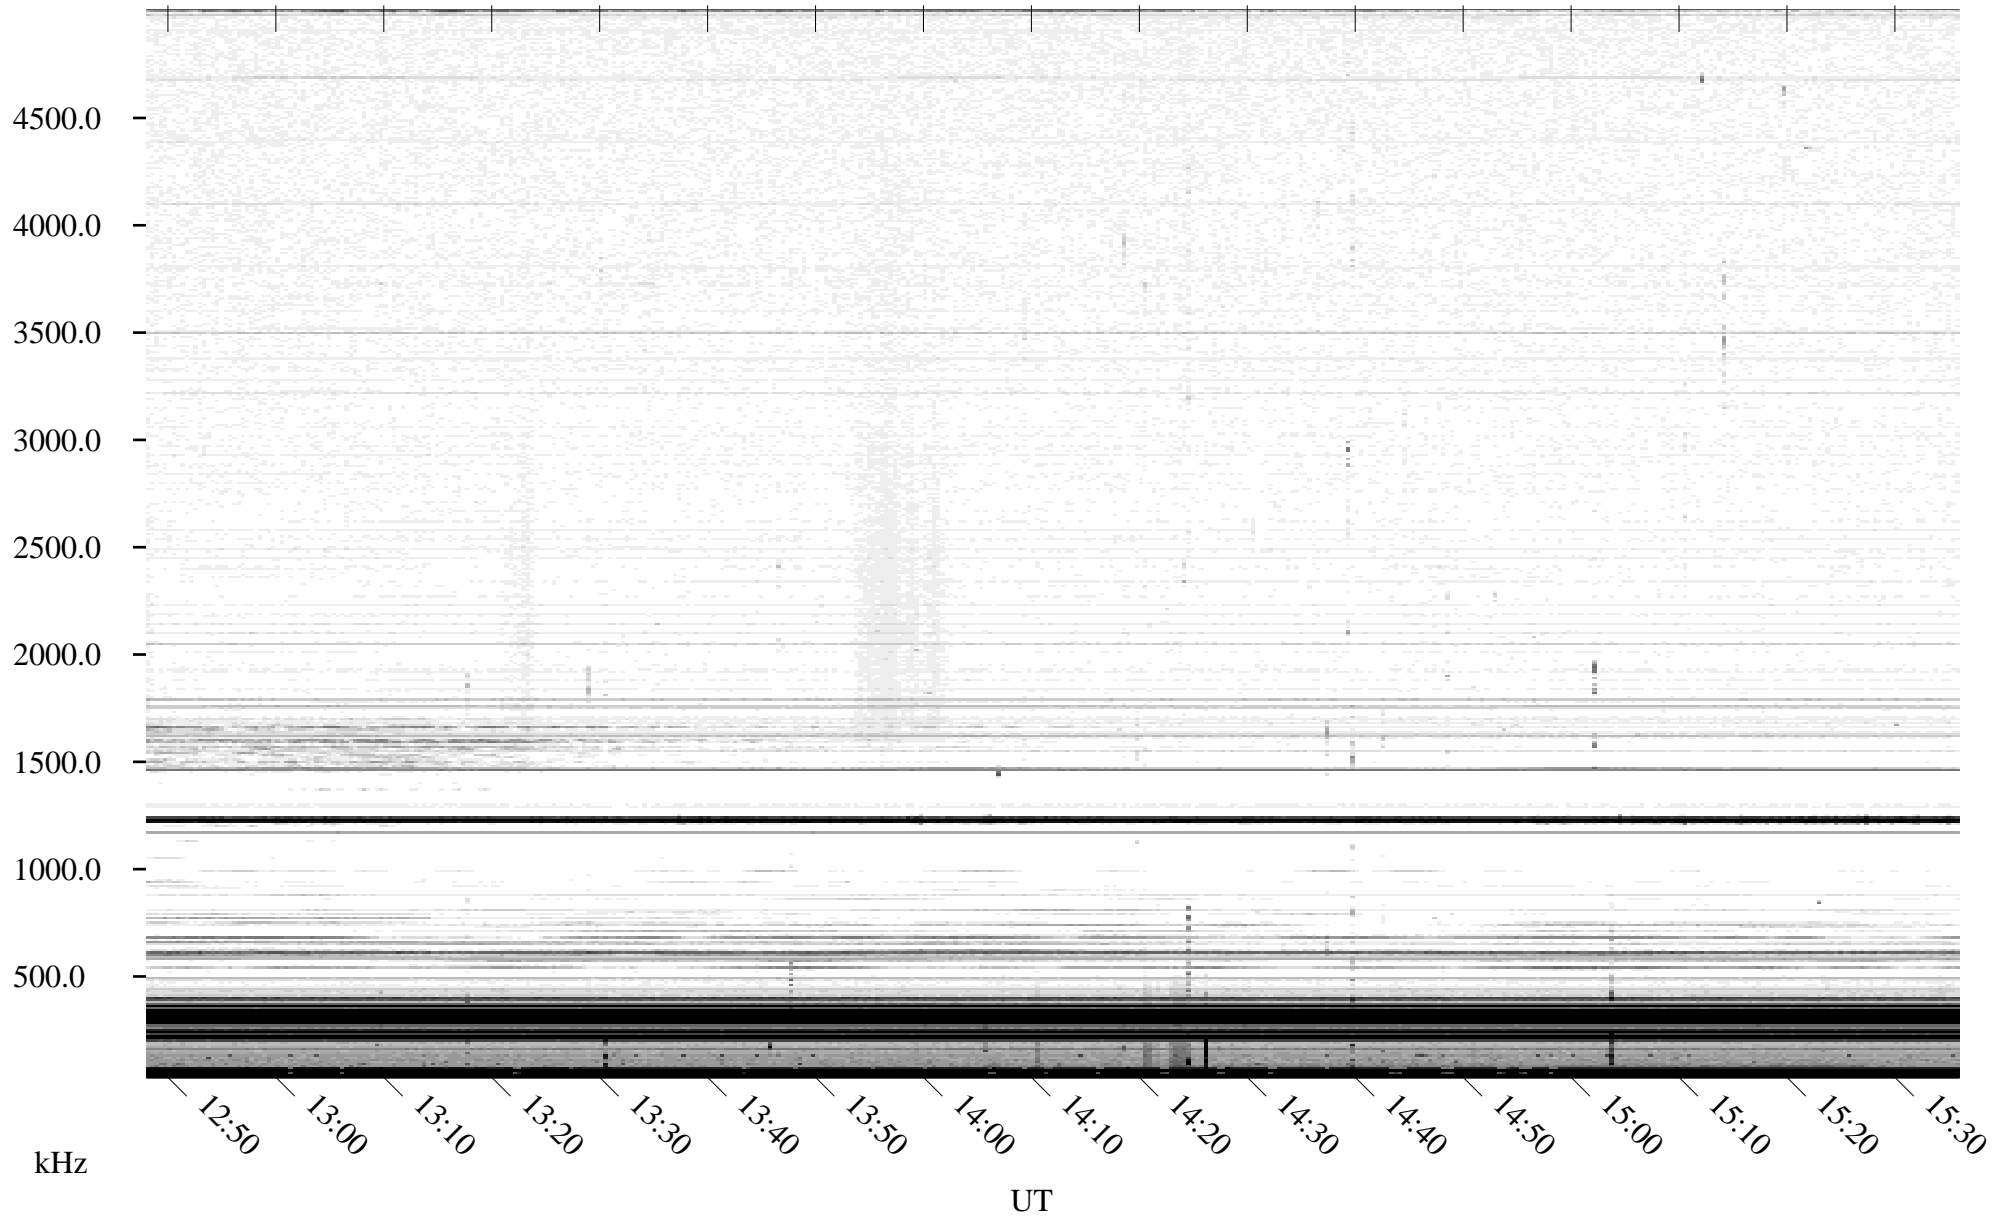

09/16/2010 Churchill, Manitoba

Linear Scale Black = 161 White = 15

ch10259l.r00SUm max_12

Page 1

09/16/2010 Churchill, Manitoba

Linear Scale Black = 161 White = 15

ch10259l.r00SUm max_12

Page 2

09/17/2010 Churchill, Manitoba

Linear Scale Black = 161 White = 15

ch10259l.r00SUm max_12

Page 3

09/17/2010 Churchill, Manitoba

Linear Scale Black = 161 White = 15

ch10259l.r00SUm max_12

Page 4

09/17/2010 Churchill, Manitoba

Linear Scale Black = 161 White = 15

ch10259l.r00SUm max_12

Page 5

09/17/2010 Churchill, Manitoba

Linear Scale Black = 161 White = 15

ch10259l.r00SUm max_12

Page 6

09/17/2010 Churchill, Manitoba

Linear Scale Black = 161 White = 15

ch10259l.r00SUm max_12

Page 7

09/17/2010 Churchill, Manitoba

Linear Scale Black = 161 White = 15

ch10259l.r00SUm max_12