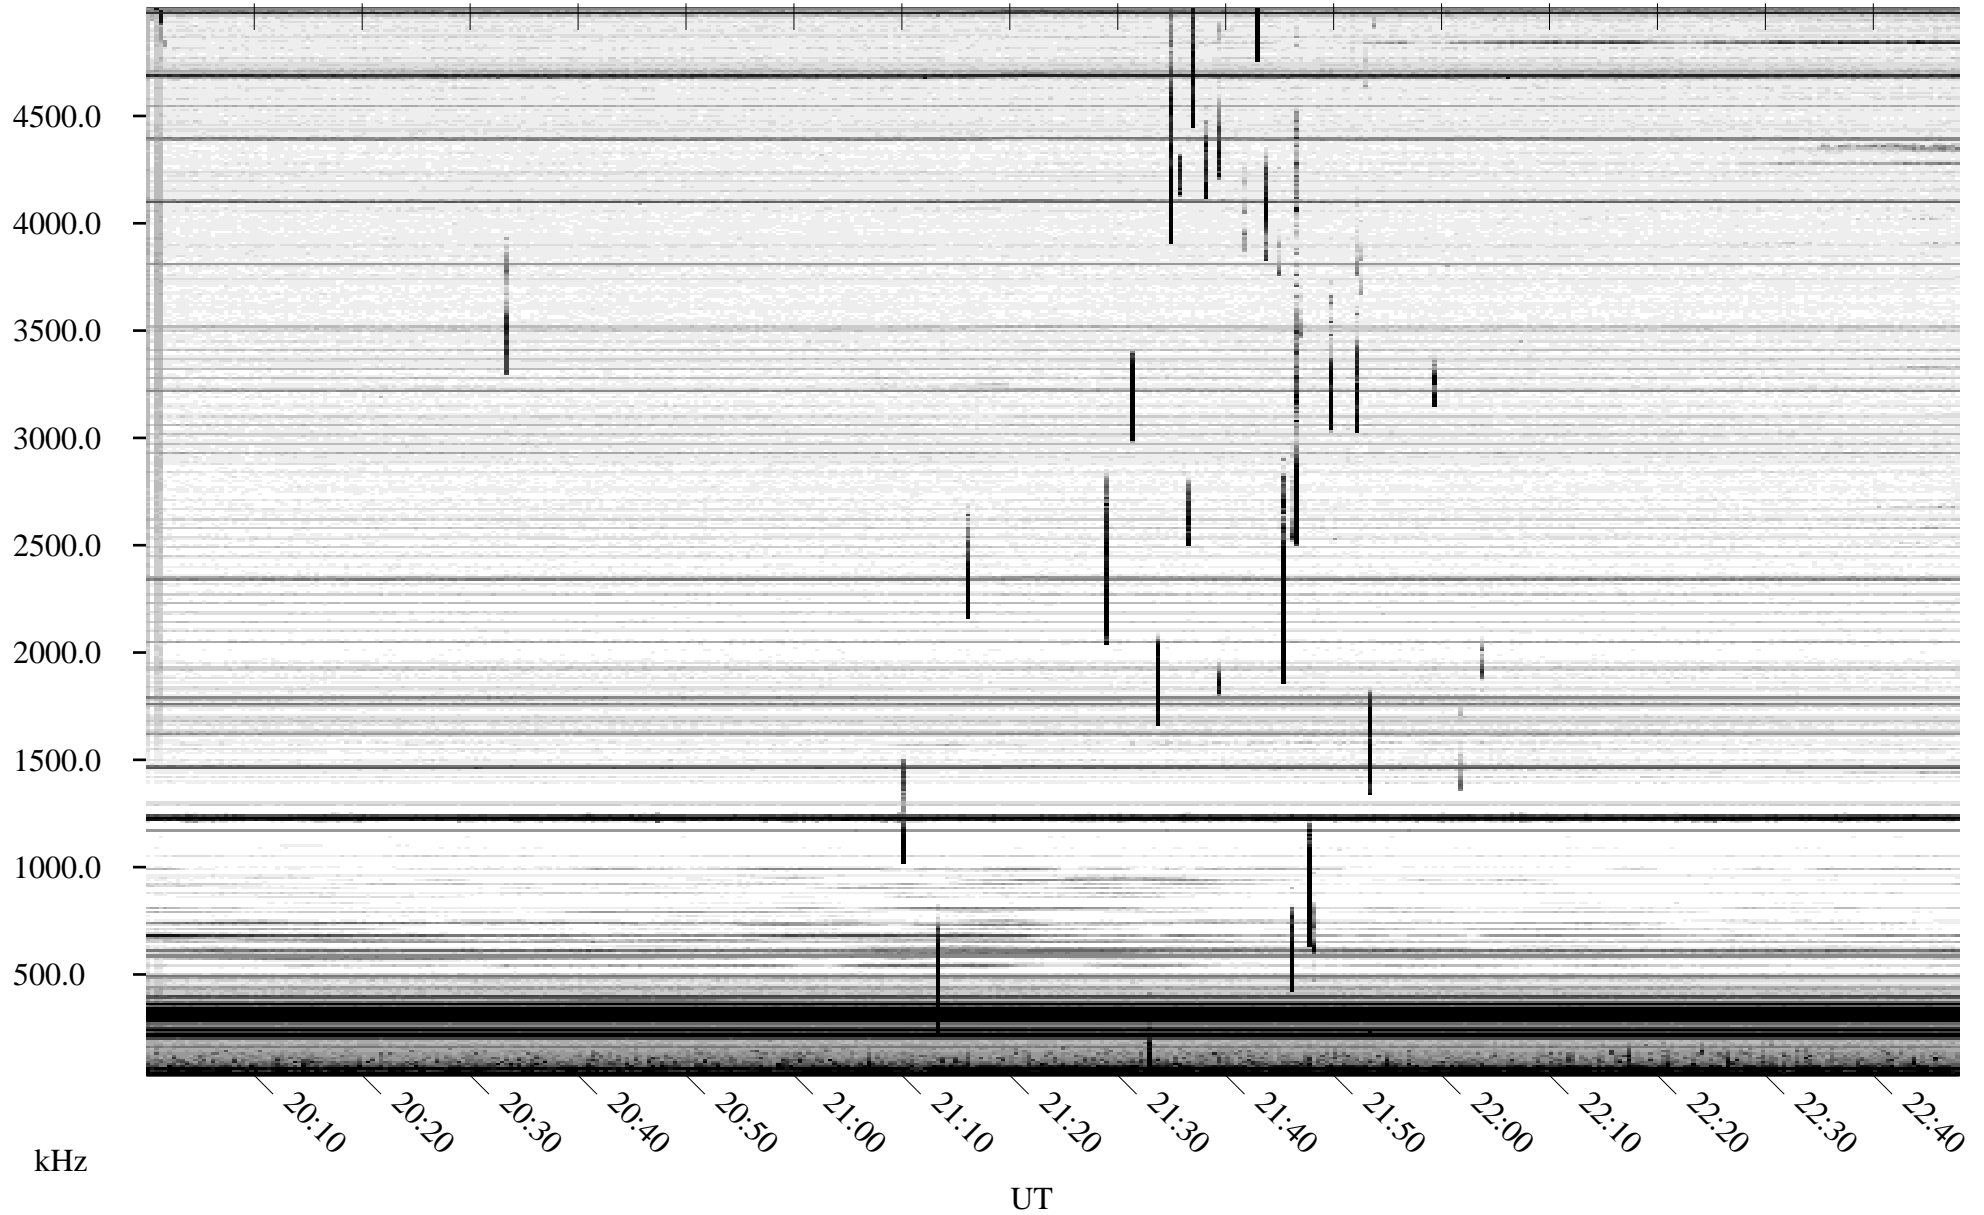

09/16/2010 Churchill, Manitoba

Linear Scale Black = 161 White = 15

ch10259l.r00SUm max_12

Page 1

09/16/2010 Churchill, Manitoba

Linear Scale Black = 161 White = 15

ch10259l.r00SUm max_12

Page 2

09/17/2010 Churchill, Manitoba

Linear Scale Black = 161 White = 15

ch10259l.r00SUm max_12

Page 3

09/17/2010 Churchill, Manitoba

Linear Scale Black = 161 White = 15

ch10259l.r00SUm max_12

Page 4

09/17/2010 Churchill, Manitoba

Linear Scale Black = 161 White = 15

ch10259l.r00SUm max_12

Page 5

09/17/2010 Churchill, Manitoba

Linear Scale Black = 161 White = 15

ch10259l.r00SUm max_12

Page 6

09/17/2010 Churchill, Manitoba

Linear Scale Black = 161 White = 15

ch10259l.r00SUm max_12

Page 7

09/17/2010 Churchill, Manitoba

Linear Scale Black = 161 White = 15

ch10259l.r00SUm max_12