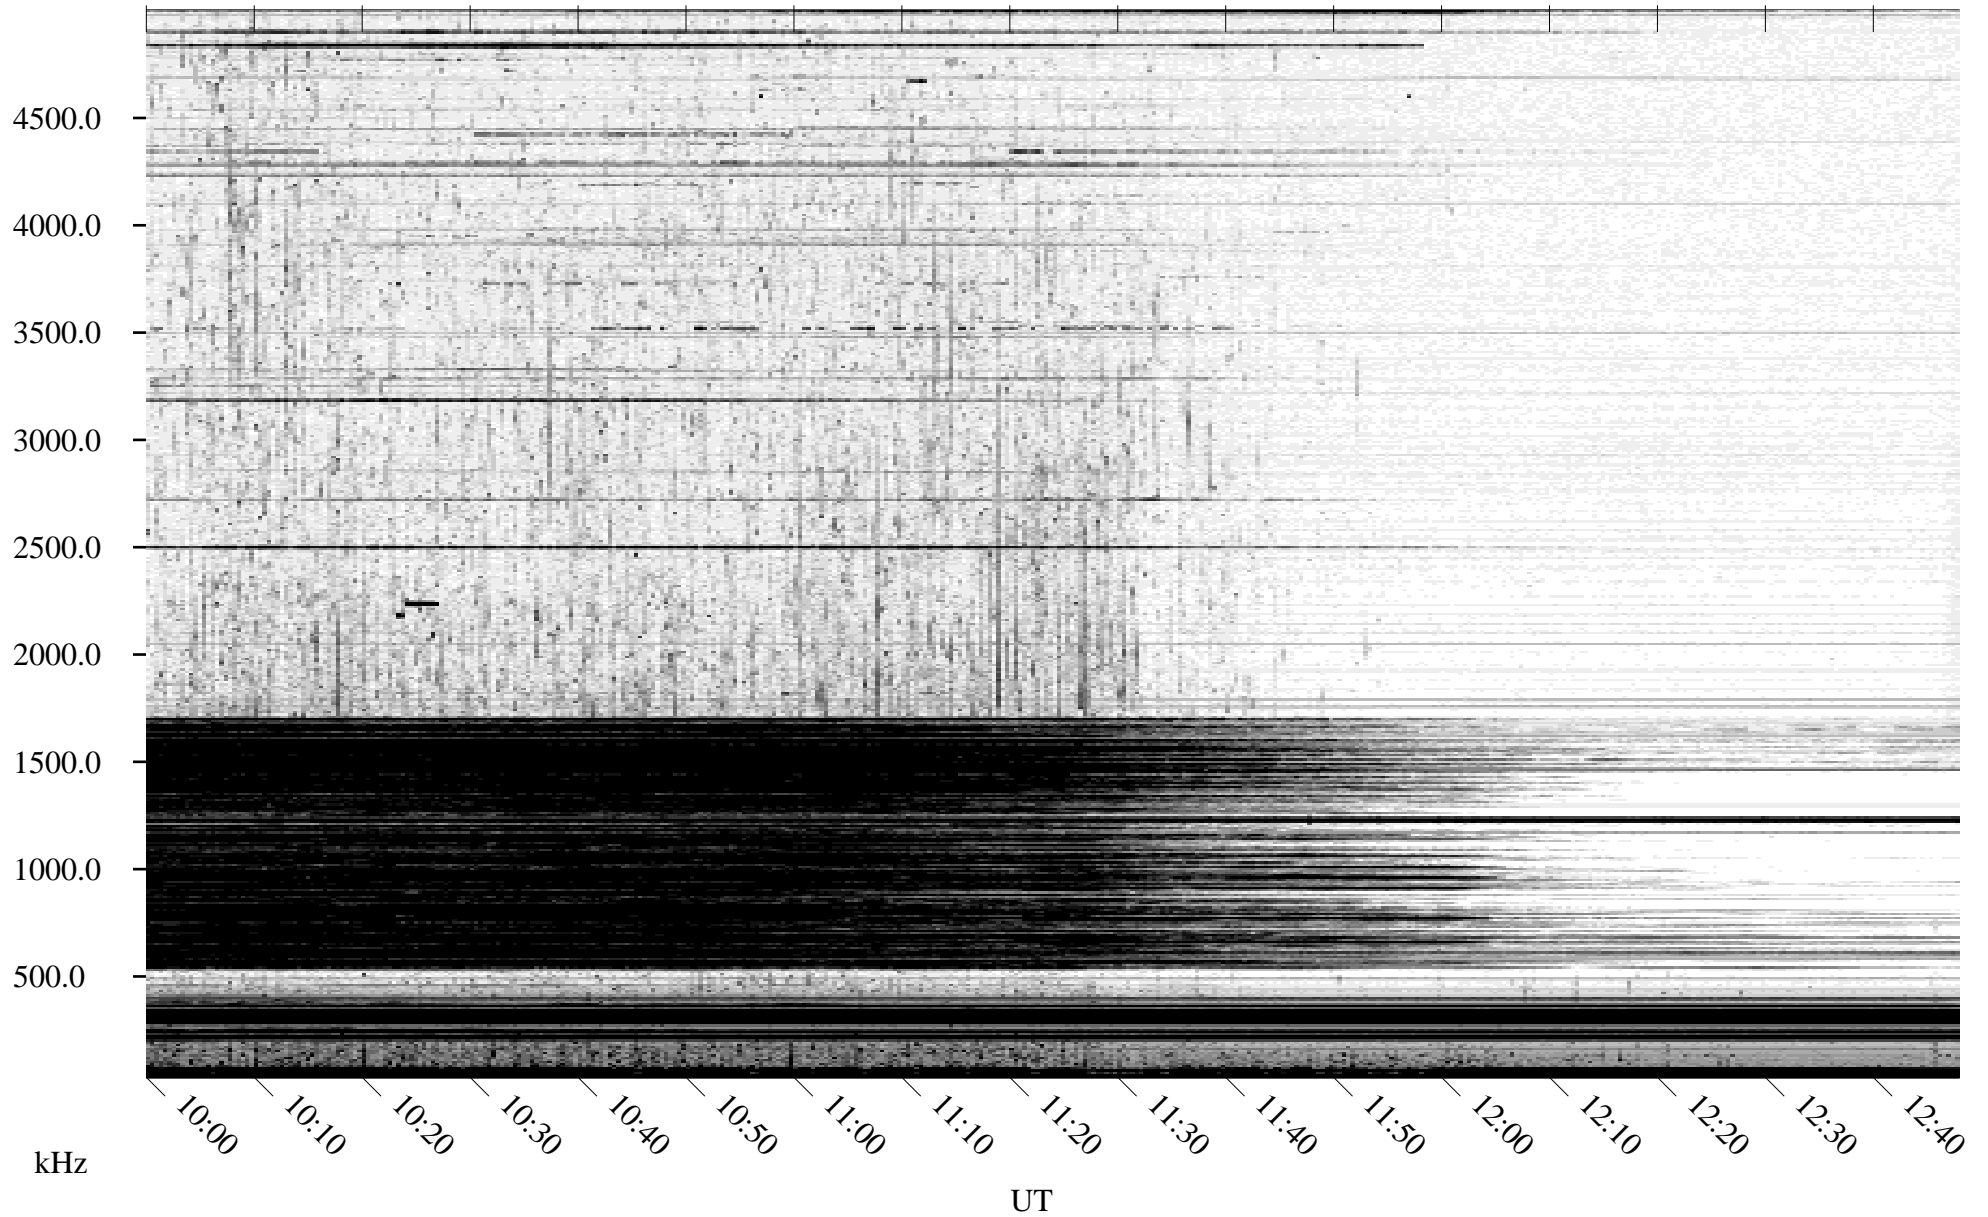

09/16/2010 Churchill, Manitoba

Linear Scale Black = 161 White = 15

ch10259l.r00SUm max_12

Page 1

09/16/2010 Churchill, Manitoba

Linear Scale Black = 161 White = 15

ch10259l.r00SUm max_12

Page 2

09/17/2010 Churchill, Manitoba

Linear Scale Black = 161 White = 15

ch10259l.r00SUm max_12

Page 3

09/17/2010 Churchill, Manitoba

Linear Scale Black = 161 White = 15

ch10259l.r00SUm max_12

Page 4

09/17/2010 Churchill, Manitoba

Linear Scale Black = 161 White = 15

ch10259l.r00SUm max_12

Page 5

09/17/2010 Churchill, Manitoba

Linear Scale Black = 161 White = 15

ch10259l.r00SUm max_12

Page 6

09/17/2010 Churchill, Manitoba

Linear Scale Black = 161 White = 15

ch10259l.r00SUm max_12

Page 7

09/17/2010 Churchill, Manitoba

Linear Scale Black = 161 White = 15

ch10259l.r00SUm max_12