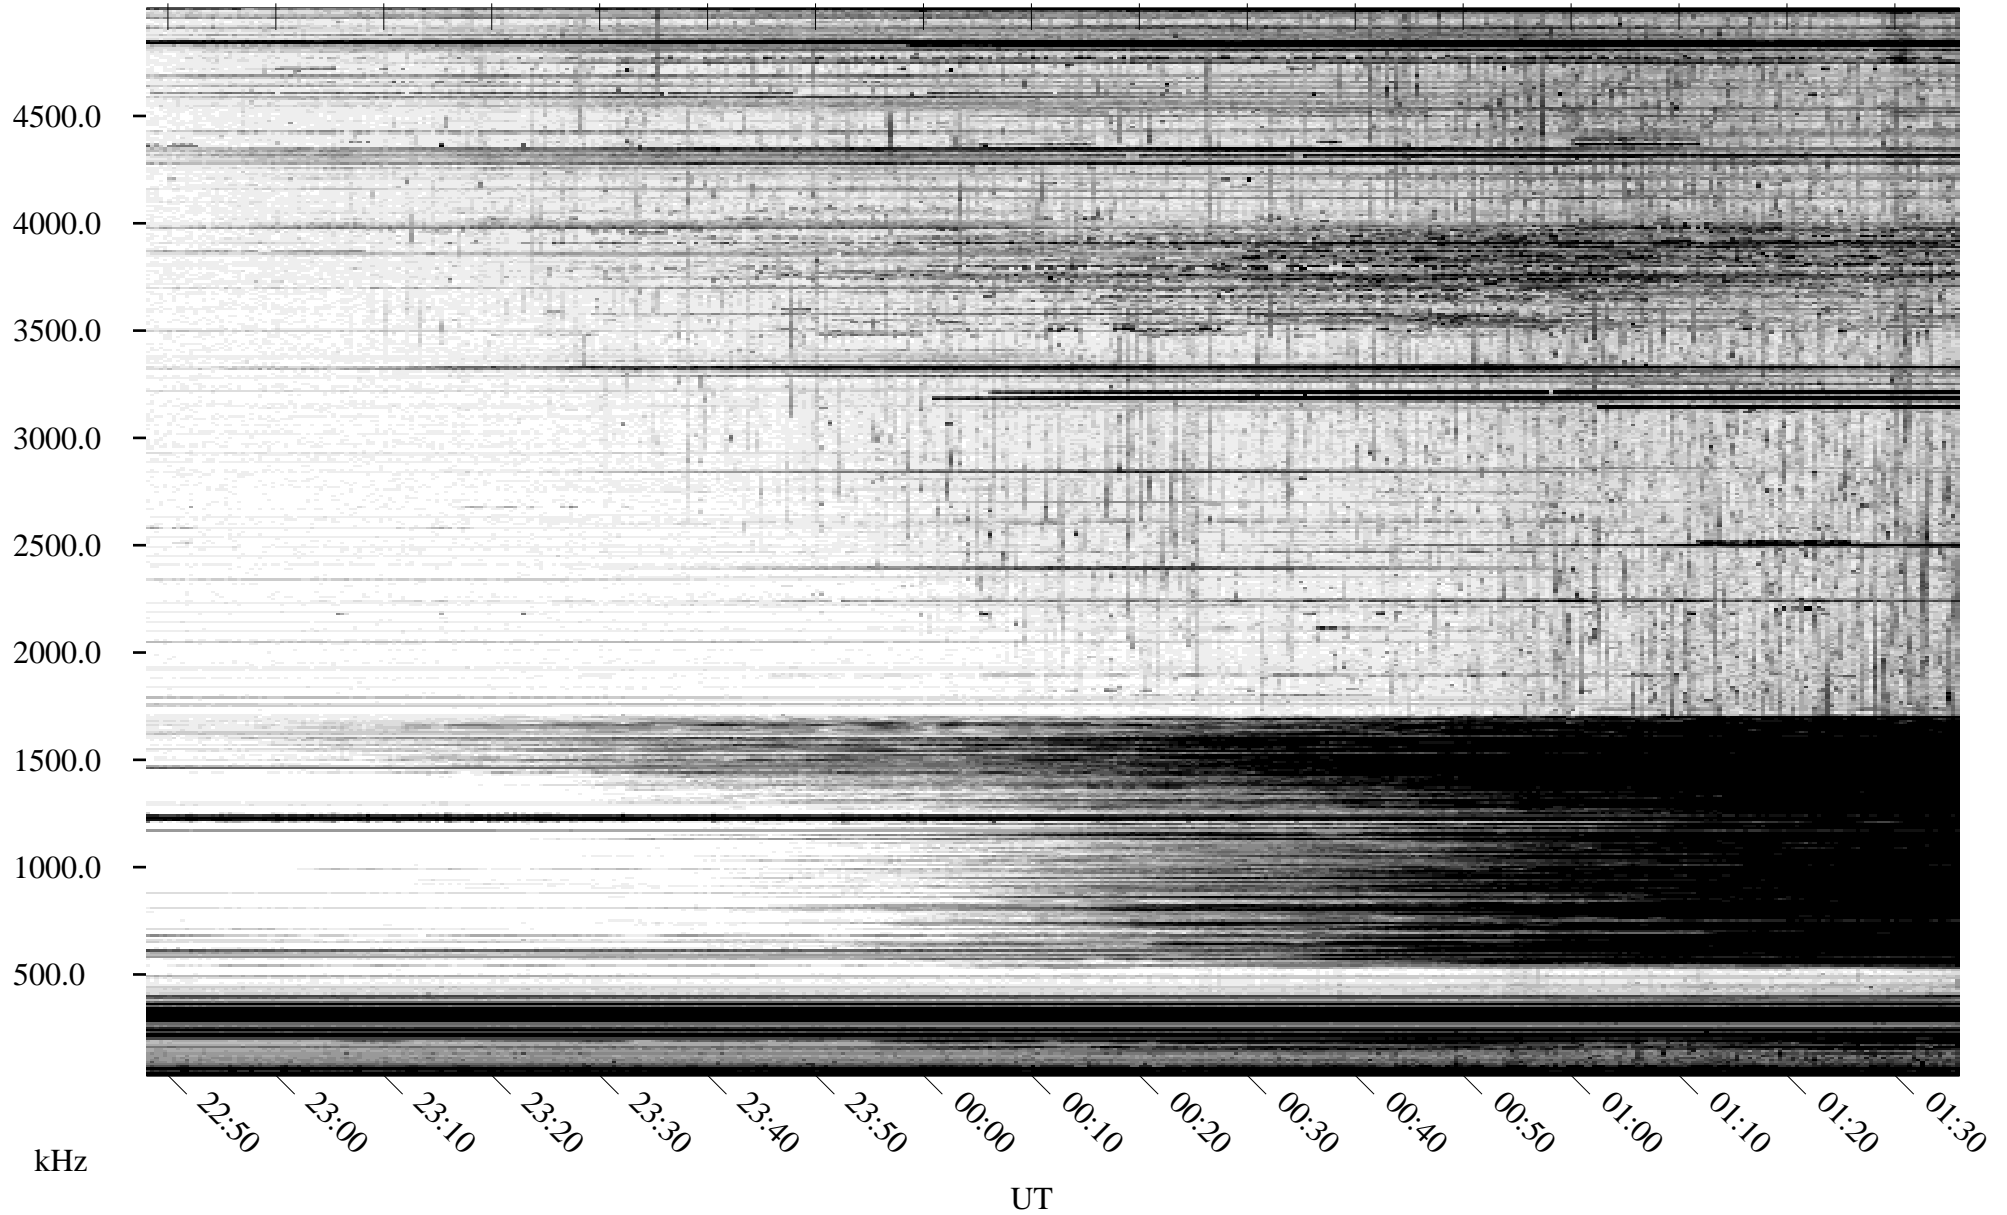

# 09/17/2010 Churchill, Manitoba

Linear Scale    Black = 161    White = 15

ch10260l.r00SUm max\_12

Page 1

# 09/17/2010 Churchill, Manitoba

Linear Scale    Black = 161    White = 15

ch10260l.r00SUm max\_12

Page 2

# 09/18/2010 Churchill, Manitoba

Linear Scale    Black = 161    White = 15

ch10260l.r00SUm max\_12

Page 3

# 09/18/2010 Churchill, Manitoba

Linear Scale    Black = 161    White = 15

ch10260l.r00SUm max\_12

Page 4