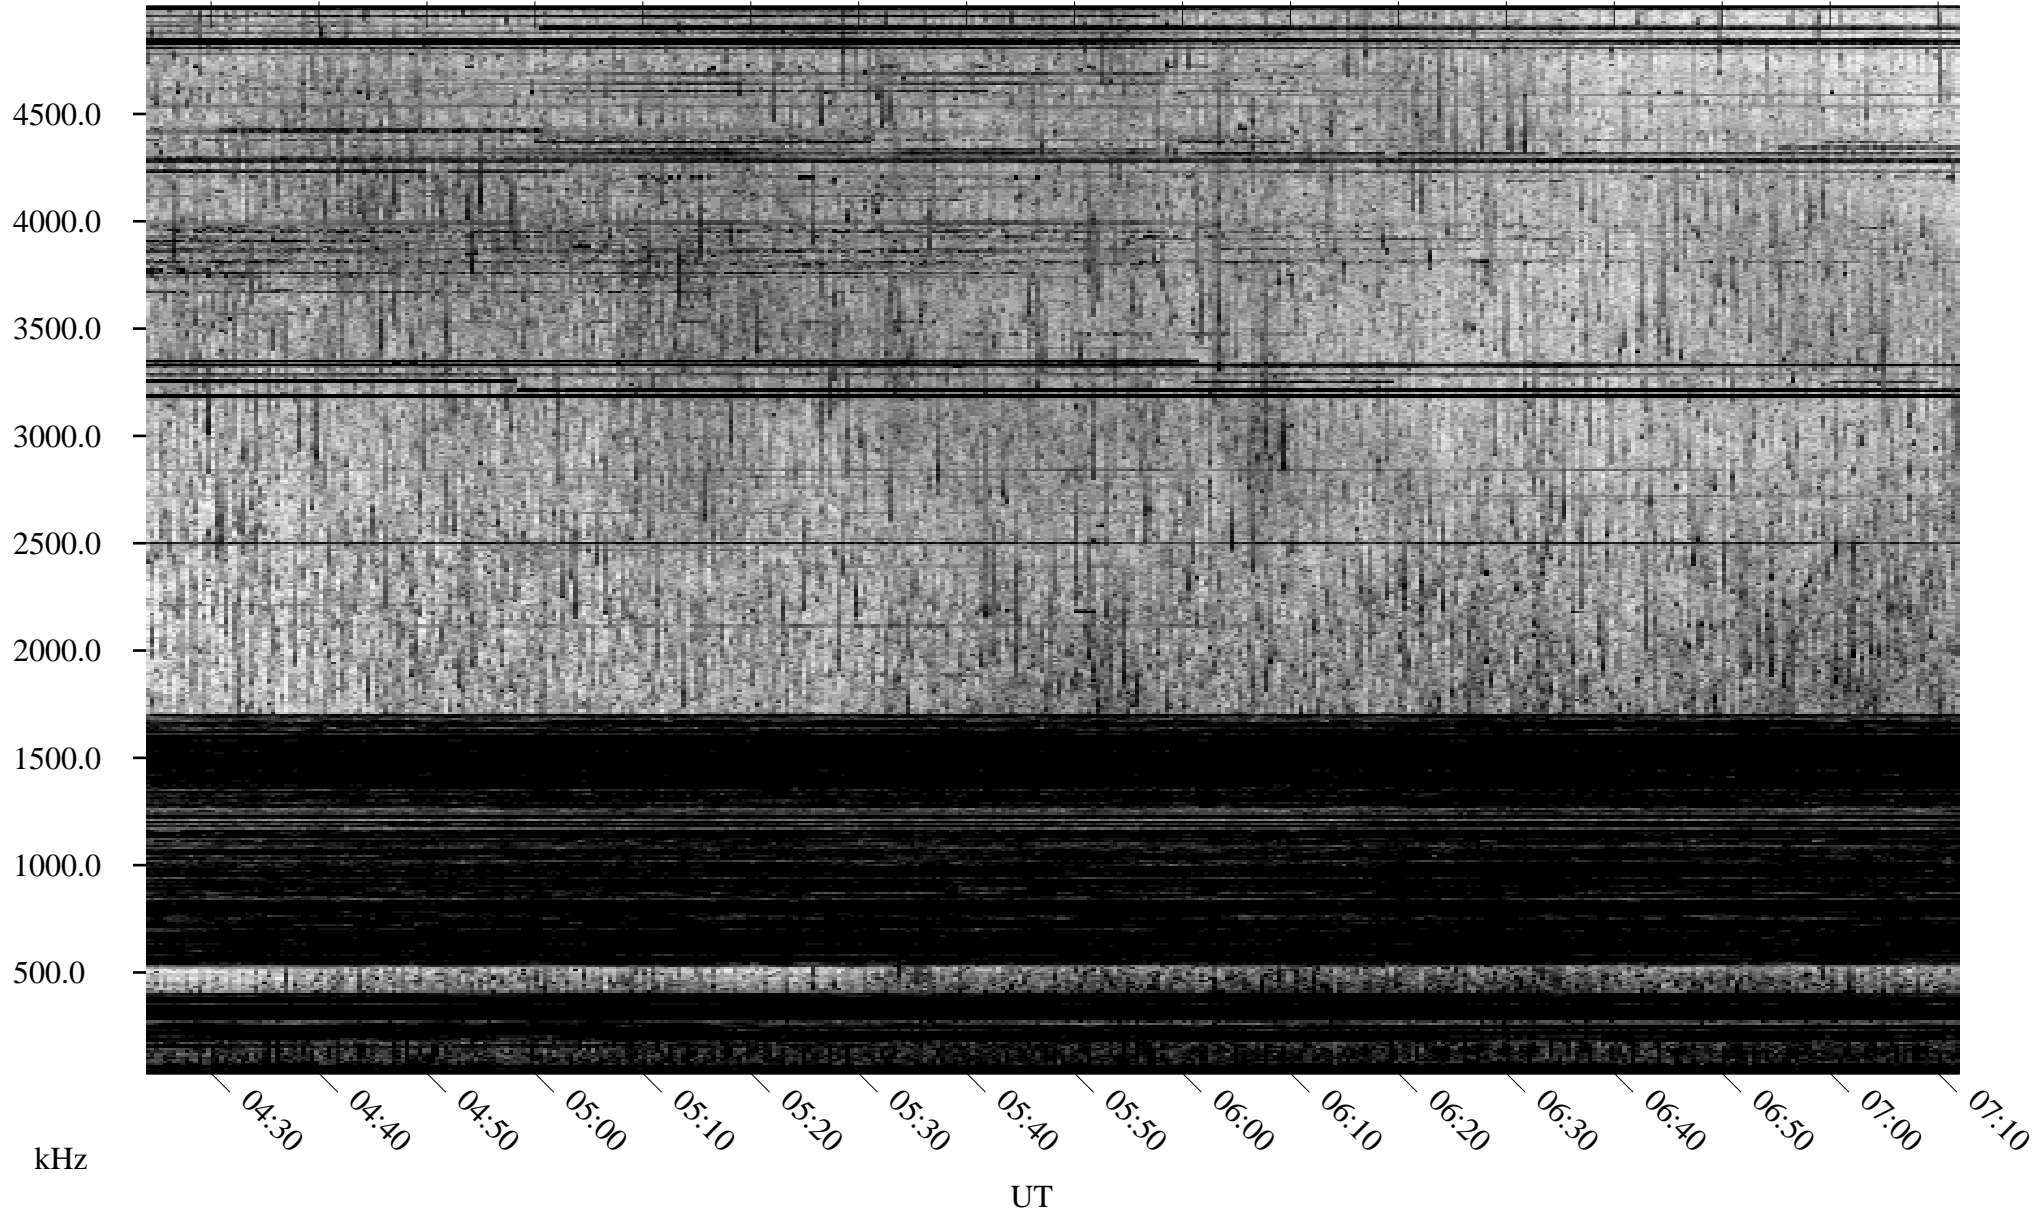

# 09/17/2010 Churchill, Manitoba

Linear Scale    Black = 161    White = 15

ch10260l.r00SUm max\_12

Page 1

# 09/17/2010 Churchill, Manitoba

Linear Scale    Black = 161    White = 15

ch10260l.r00SUm max\_12

Page 2

# 09/18/2010 Churchill, Manitoba

Linear Scale    Black = 161    White = 15

ch10260l.r00SUm max\_12

Page 3

# 09/18/2010 Churchill, Manitoba

Linear Scale    Black = 161    White = 15

ch10260l.r00SUm max\_12

Page 4