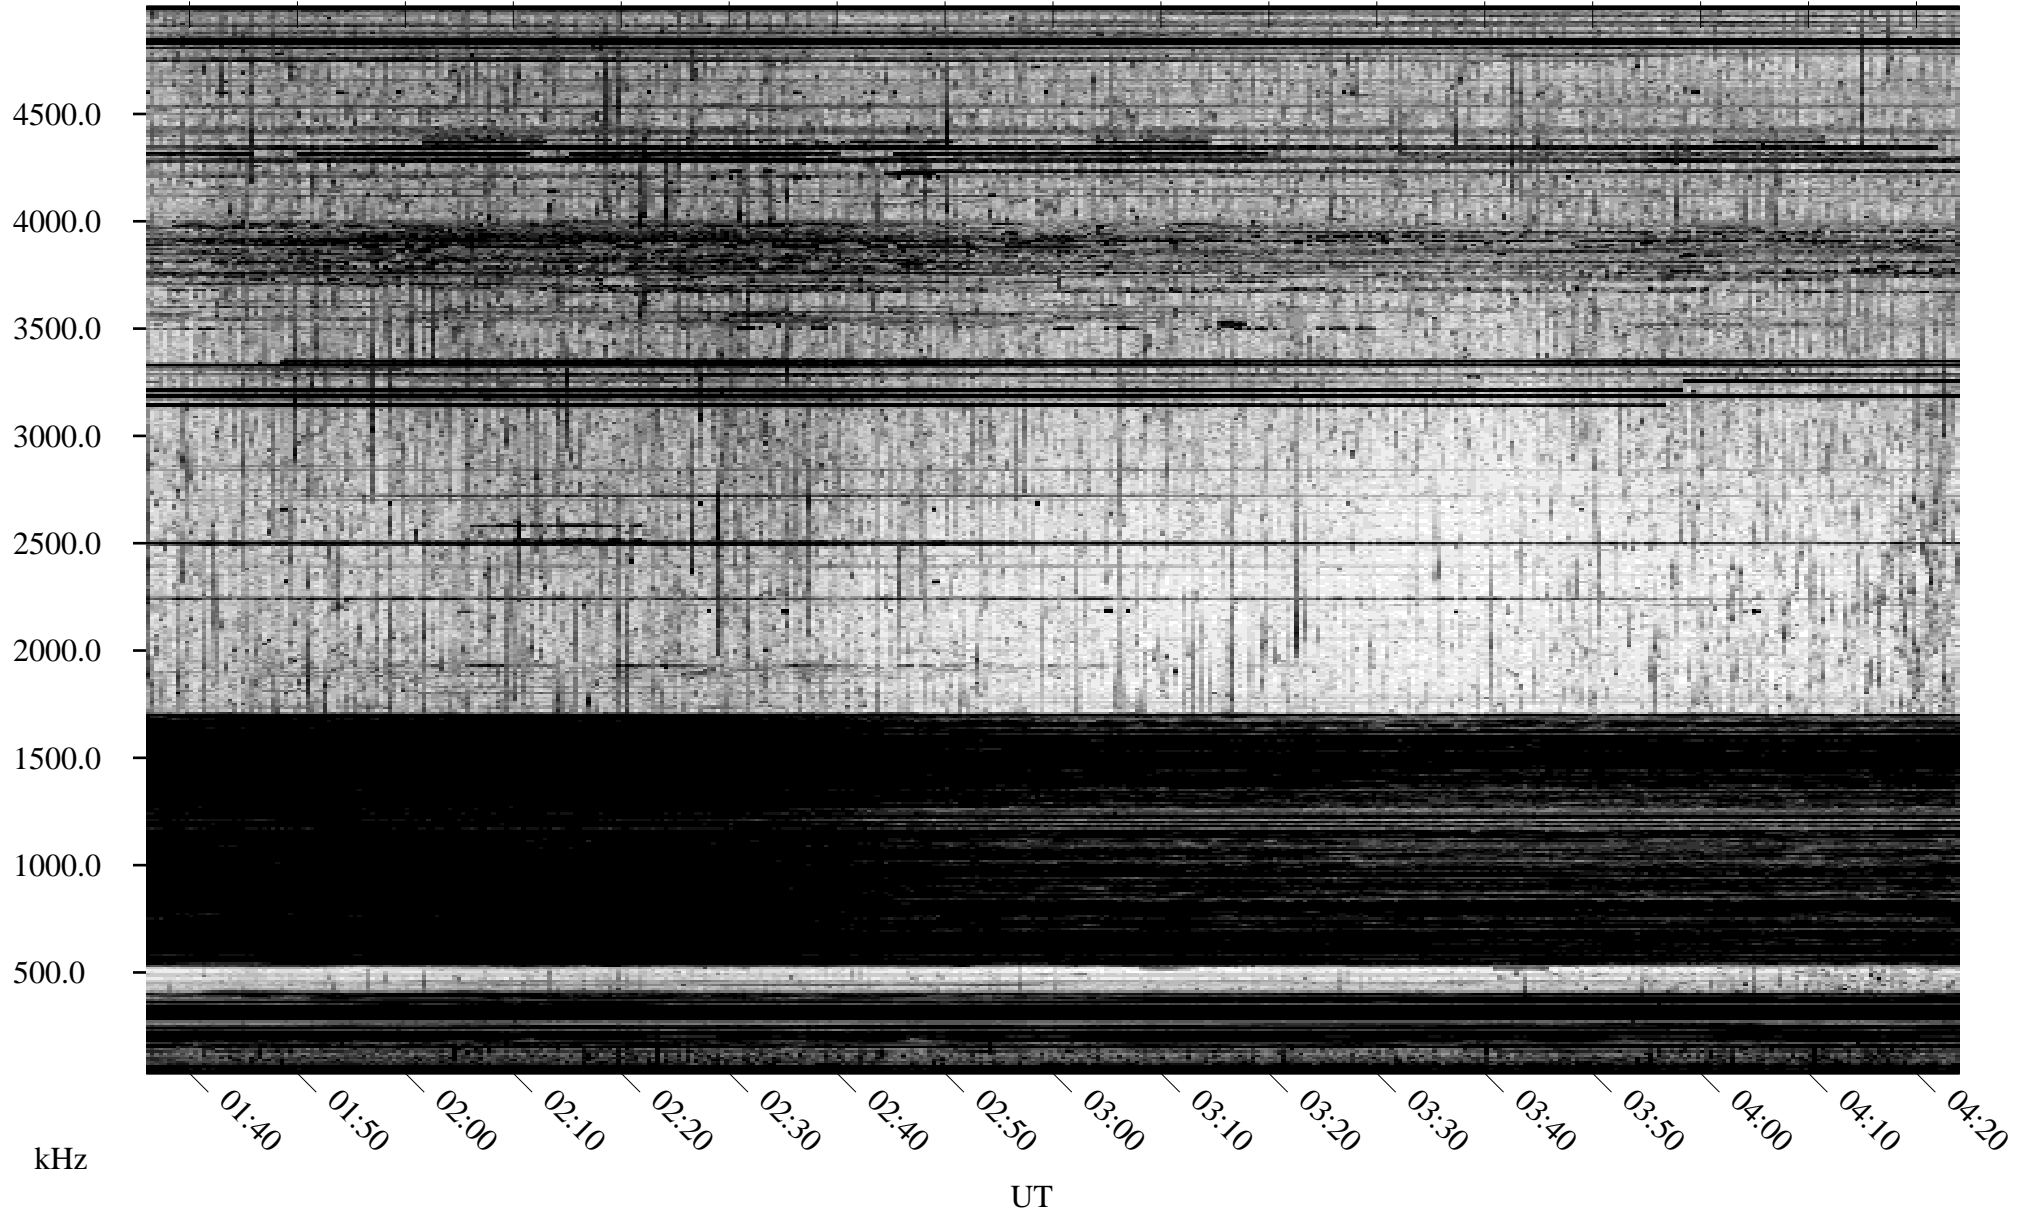

# 09/17/2010 Churchill, Manitoba

Linear Scale    Black = 161    White = 15

ch10260l.r00SUm max\_12

Page 1

# 09/17/2010 Churchill, Manitoba

Linear Scale    Black = 161    White = 15

ch10260l.r00SUm max\_12

Page 2

# 09/18/2010 Churchill, Manitoba

Linear Scale    Black = 161    White = 15

ch10260l.r00SUm max\_12

Page 3

# 09/18/2010 Churchill, Manitoba

Linear Scale    Black = 161    White = 15

ch10260l.r00SUm max\_12

Page 4