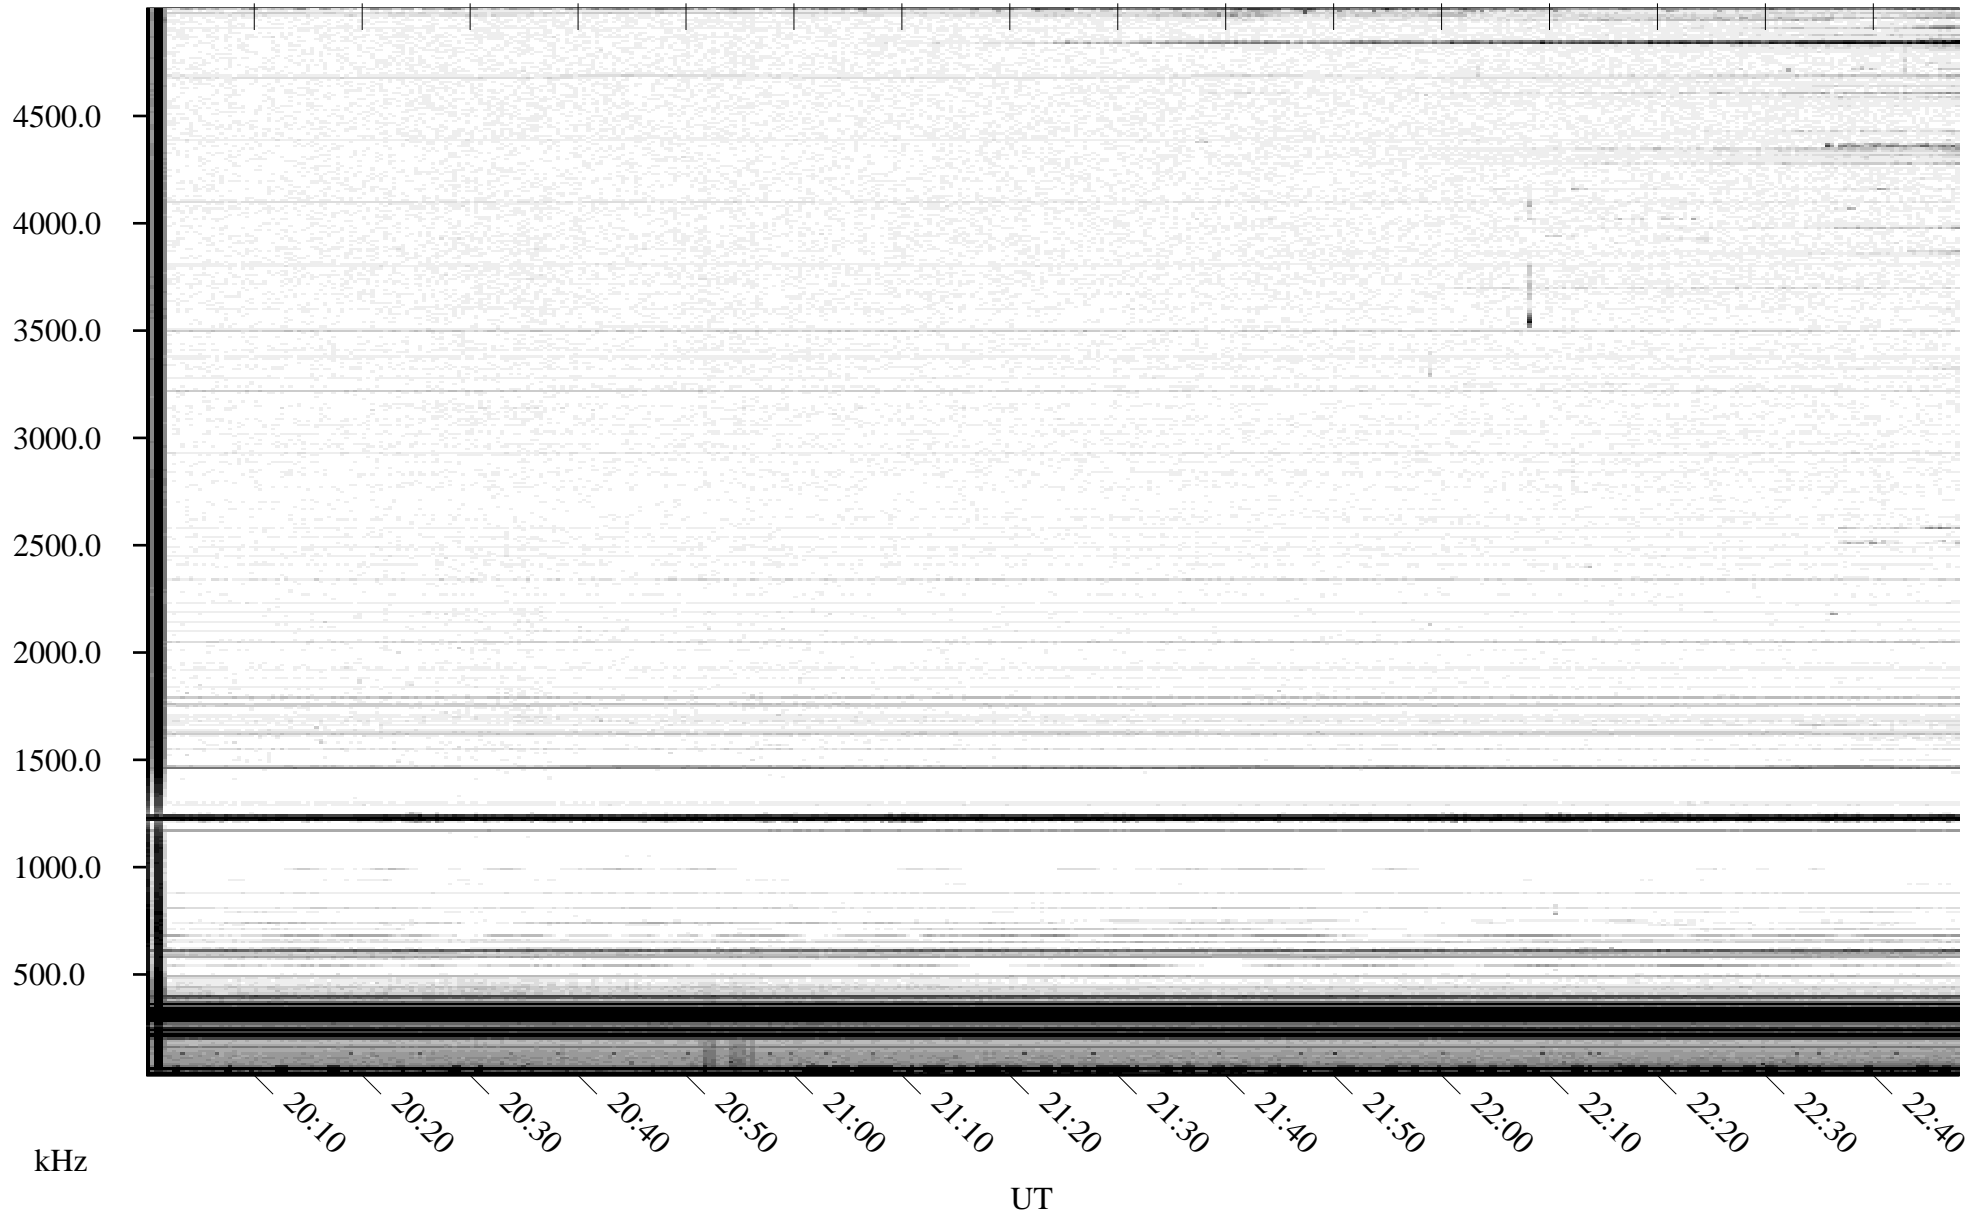

# 09/17/2010 Churchill, Manitoba

Linear Scale    Black = 161    White = 15

ch10260l.r00SUm max\_12

Page 1

# 09/17/2010 Churchill, Manitoba

Linear Scale    Black = 161    White = 15

ch10260l.r00SUm max\_12

Page 2

# 09/18/2010 Churchill, Manitoba

Linear Scale    Black = 161    White = 15

ch10260l.r00SUm max\_12

Page 3

# 09/18/2010 Churchill, Manitoba

Linear Scale    Black = 161    White = 15

ch10260l.r00SUm max\_12

Page 4