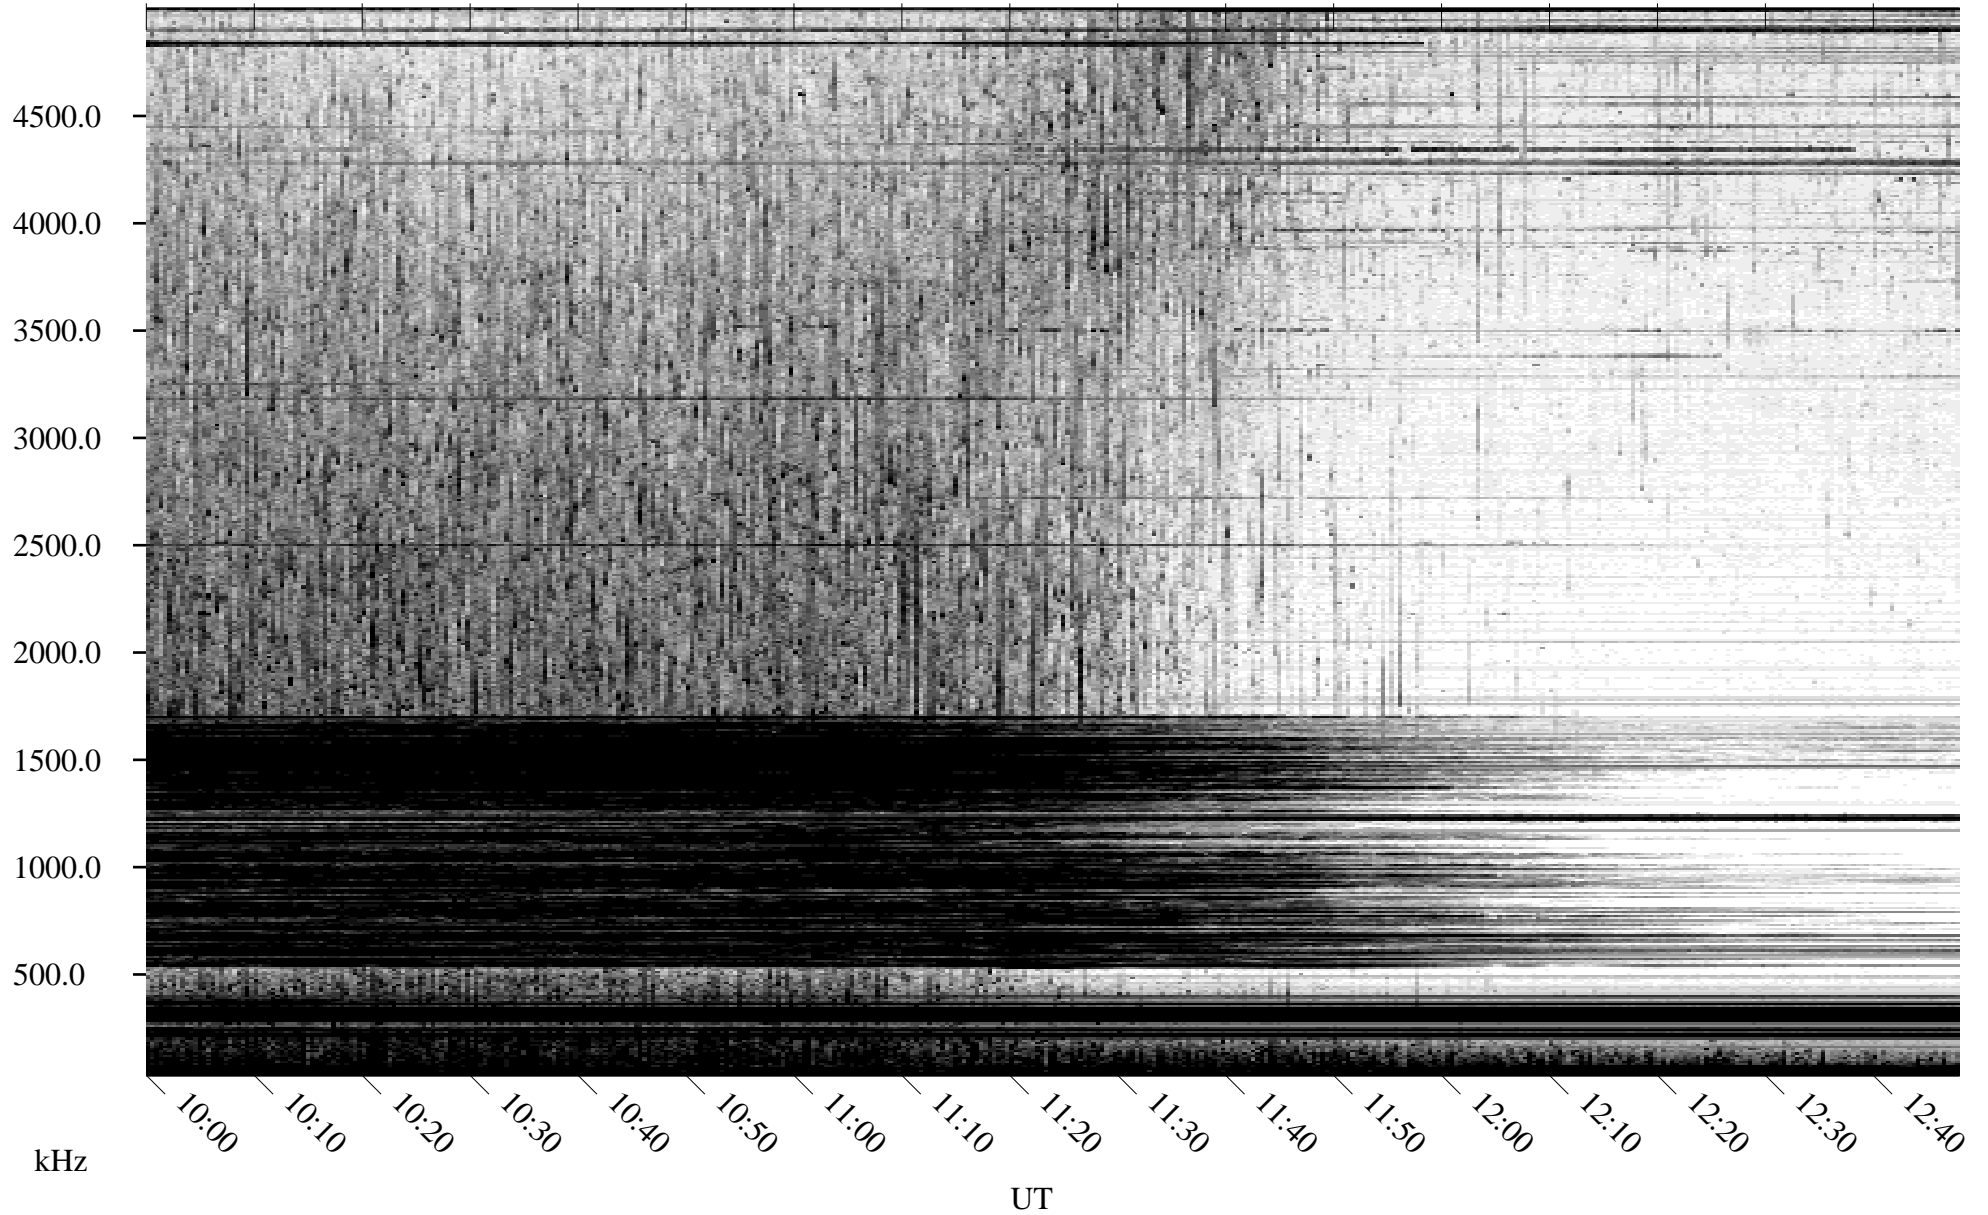

# 09/18/2010 Churchill, Manitoba

Linear Scale    Black = 161    White = 15

ch10260l.r00SUm max\_12

Page 4

# 09/18/2010 Churchill, Manitoba

Linear Scale    Black = 161    White = 15

ch10260l.r00SUm max\_12

Page 5

# 09/18/2010 Churchill, Manitoba

Linear Scale    Black = 161    White = 15

ch10260l.r00SUm max\_12

Page 6

# 09/18/2010 Churchill, Manitoba

Linear Scale    Black = 161    White = 15

ch10260l.r00SUm max\_12

Page 7