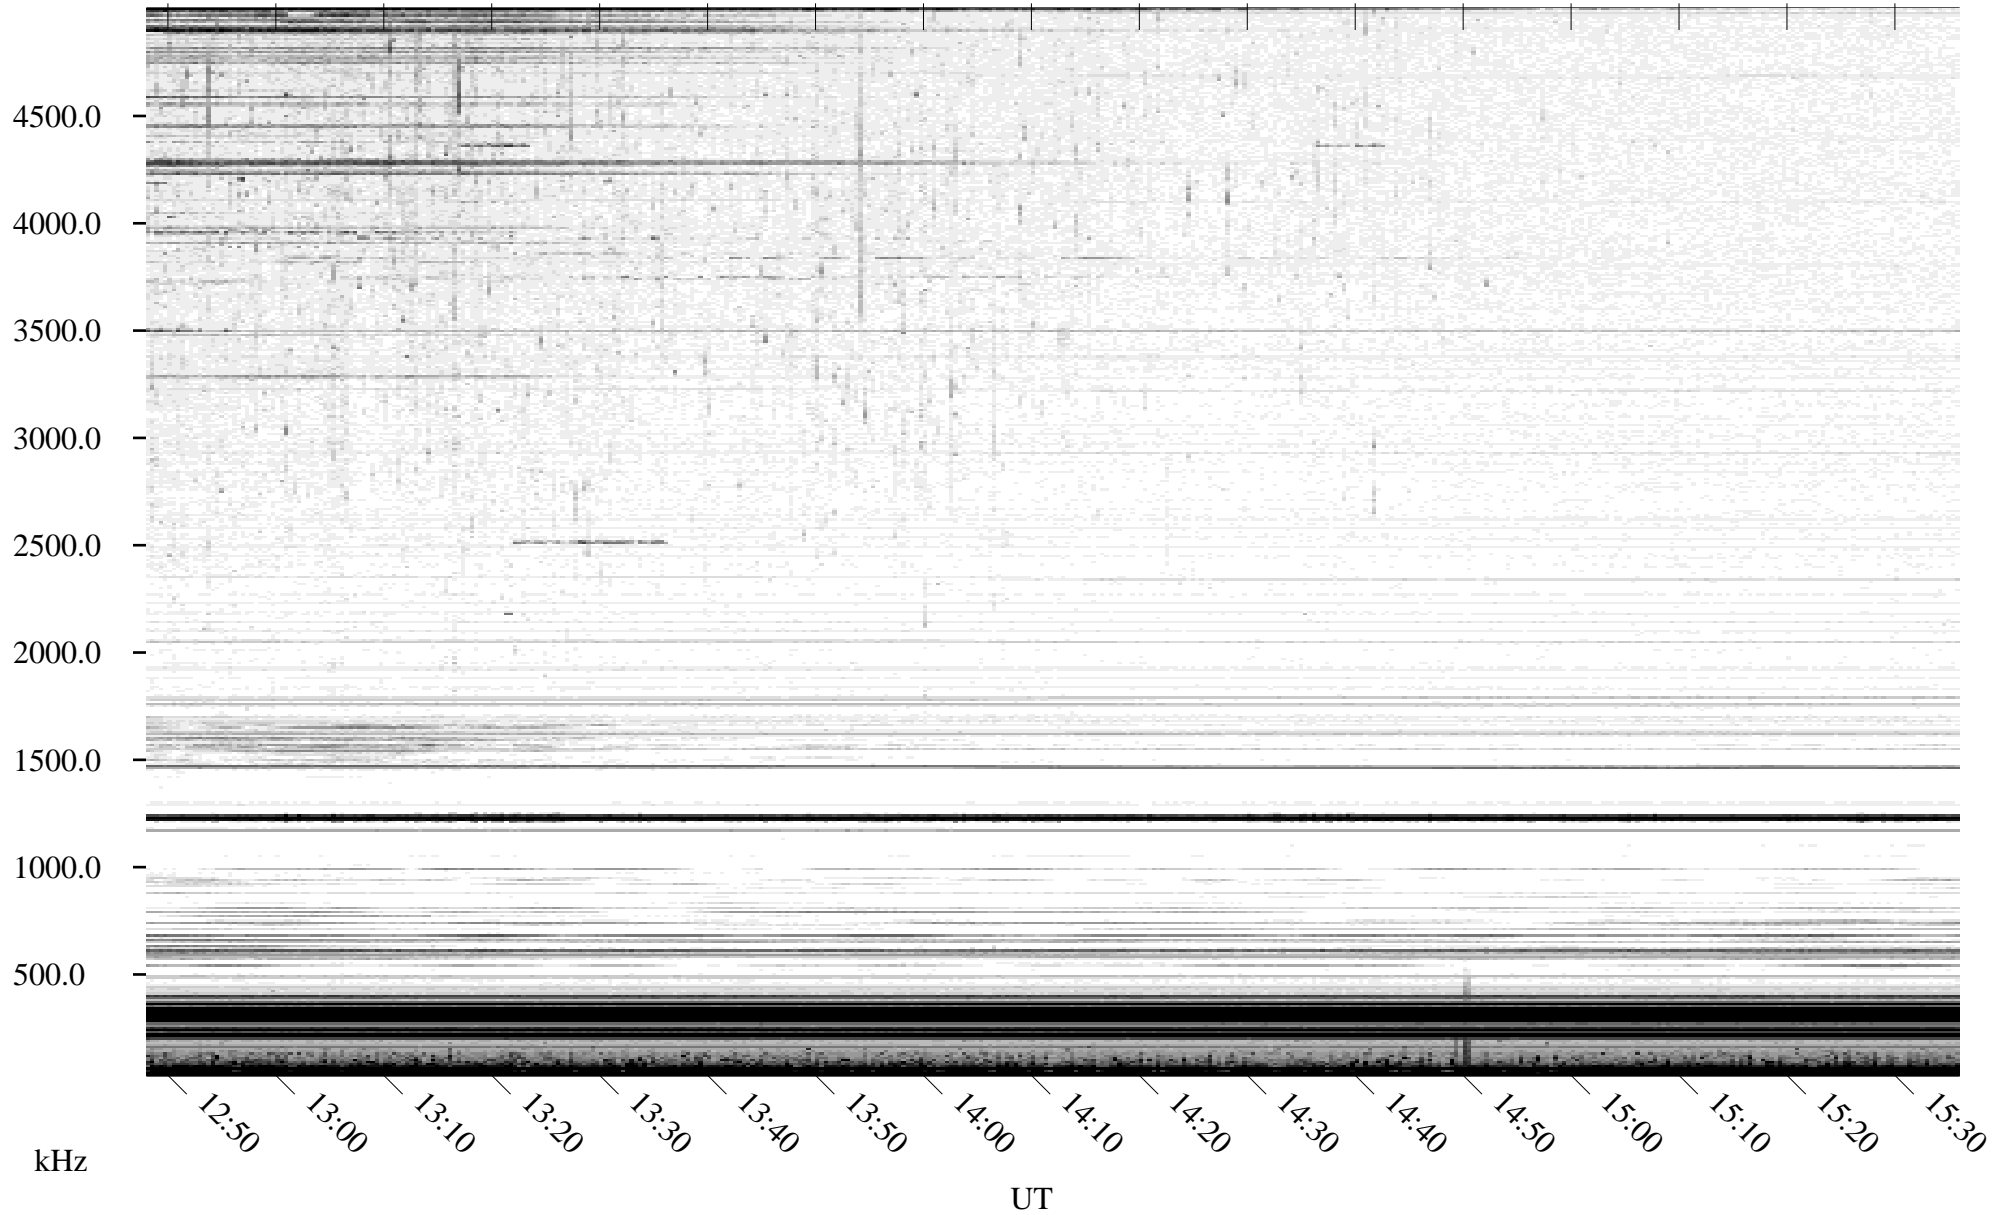

# 09/18/2010 Churchill, Manitoba

Linear Scale    Black = 161    White = 15

ch10260l.r00SUm max\_12

Page 5

# 09/18/2010 Churchill, Manitoba

Linear Scale    Black = 161    White = 15

ch10260l.r00SUm max\_12

Page 6

# 09/18/2010 Churchill, Manitoba

Linear Scale    Black = 161    White = 15

ch10260l.r00SUm max\_12

Page 7

# 09/18/2010 Churchill, Manitoba

Linear Scale    Black = 161    White = 15

ch10260l.r00SUm max\_12

Page 8