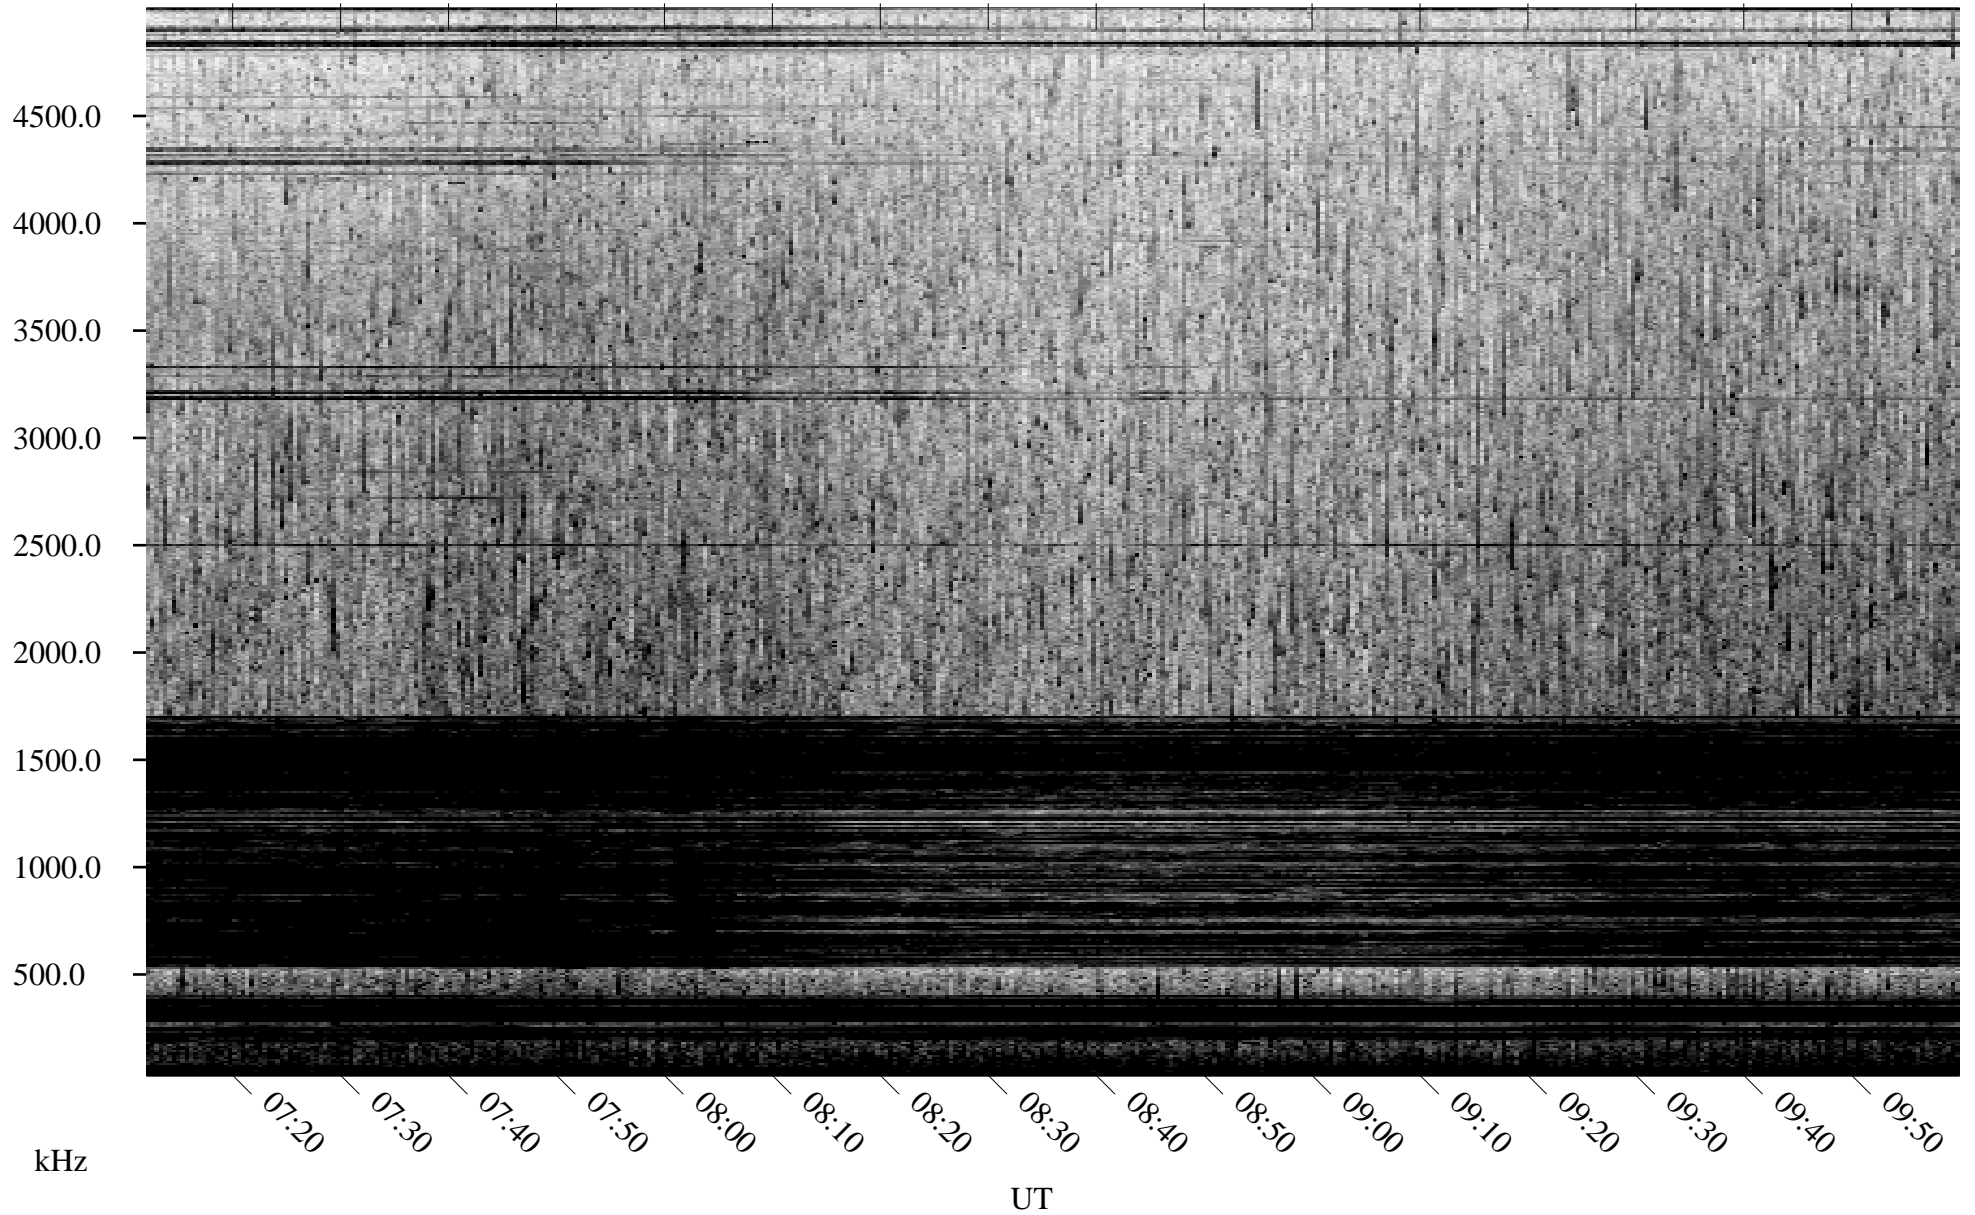

# 09/18/2010 Churchill, Manitoba

Linear Scale    Black = 161    White = 15

ch10260l.r00SUm max\_12

Page 3

# 09/18/2010 Churchill, Manitoba

Linear Scale    Black = 161    White = 15

ch10260l.r00SUm max\_12

Page 4

# 09/18/2010 Churchill, Manitoba

Linear Scale    Black = 161    White = 15

ch10260l.r00SUm max\_12

Page 5

# 09/18/2010 Churchill, Manitoba

Linear Scale    Black = 161    White = 15

ch10260l.r00SUm max\_12

Page 6