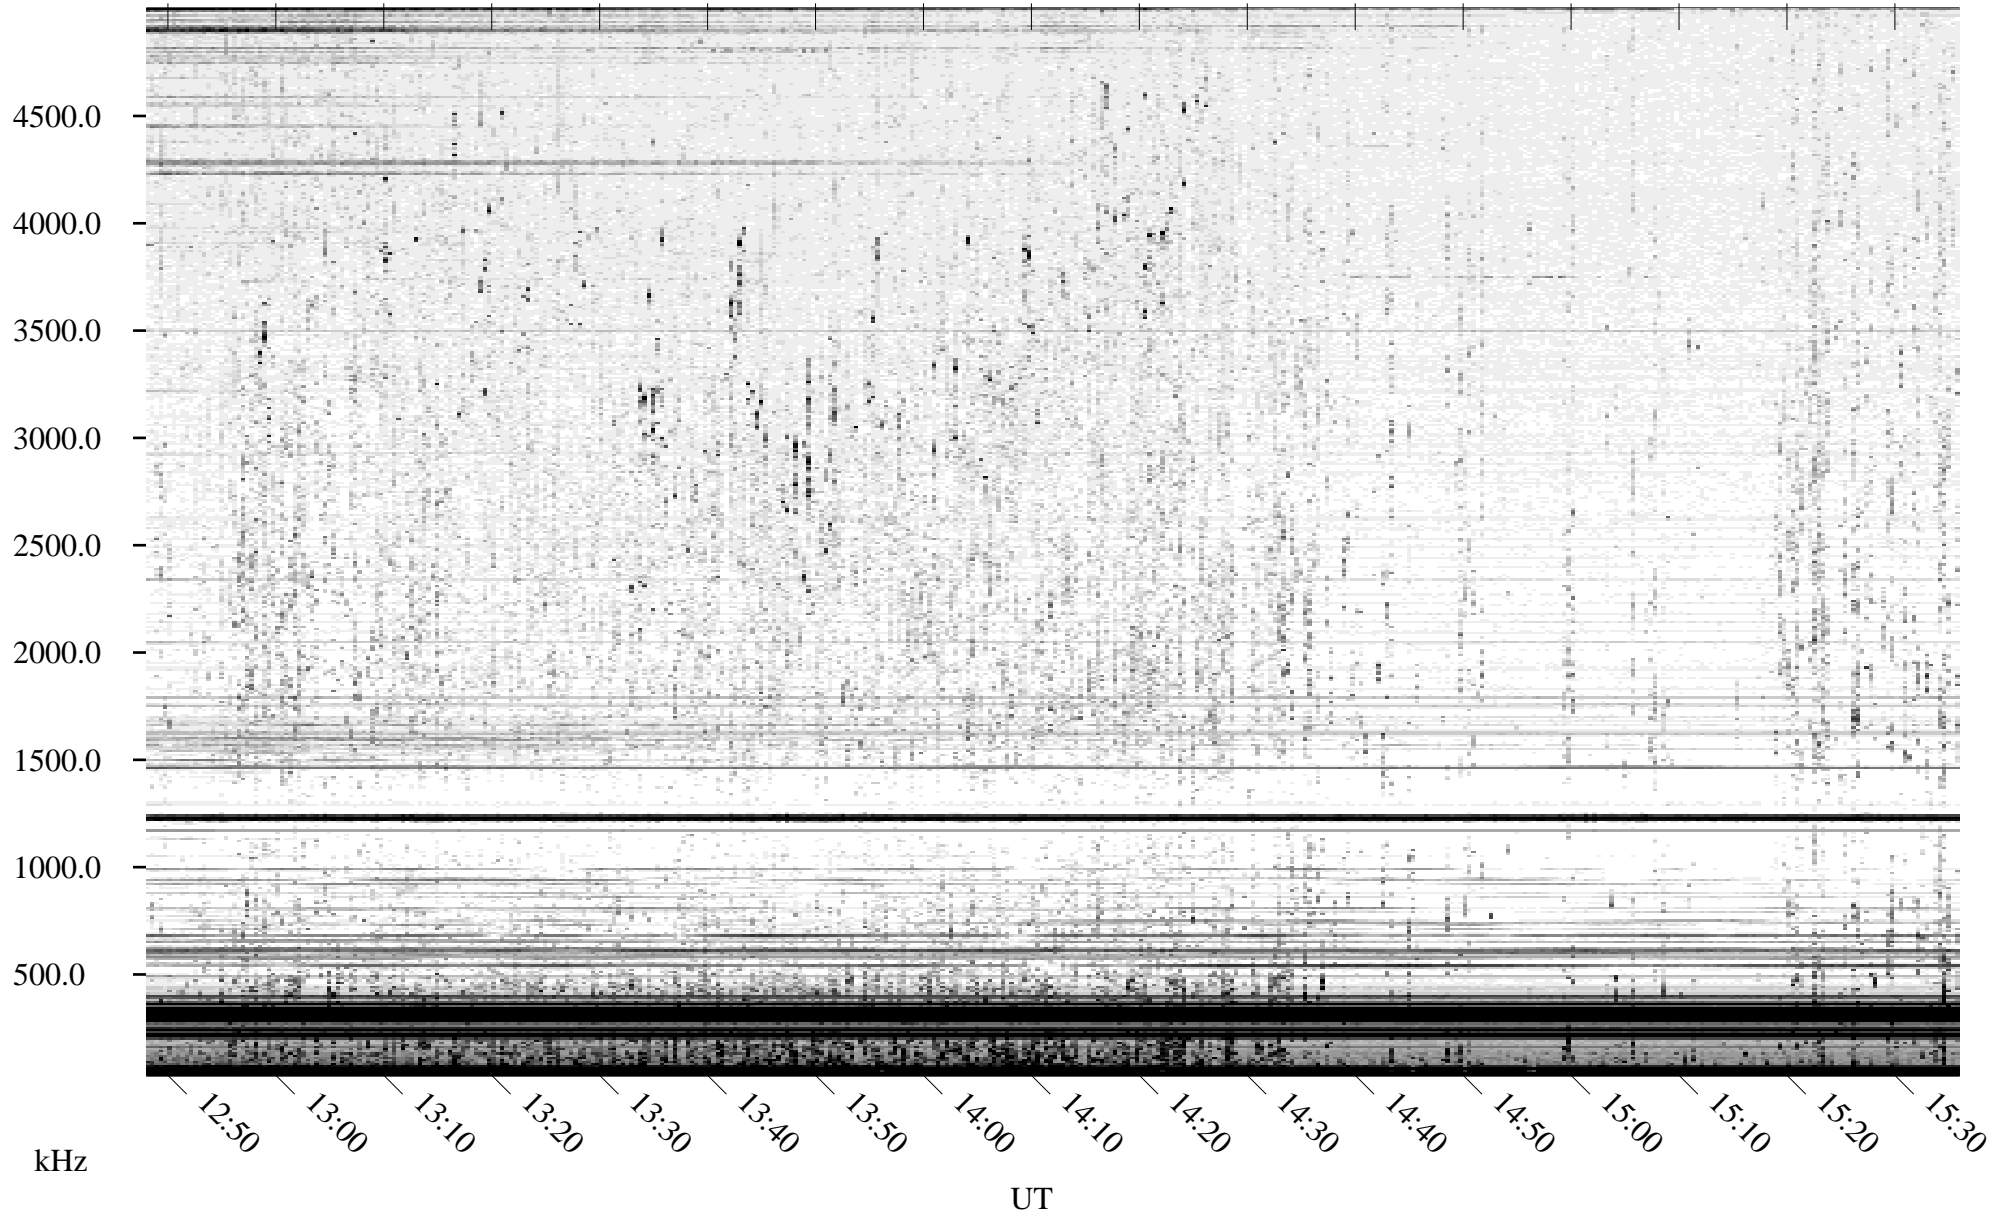

# 09/19/2010 Churchill, Manitoba

Linear Scale    Black = 161    White = 15

ch102611.r00SUm max\_12

Page 5

# 09/19/2010 Churchill, Manitoba

Linear Scale    Black = 161    White = 15

ch102611.r00SUm max\_12

Page 6

# 09/19/2010 Churchill, Manitoba

Linear Scale    Black = 161    White = 15

ch102611.r00SUm max\_12

Page 7

# 09/19/2010 Churchill, Manitoba

Linear Scale    Black = 161    White = 15

ch102611.r00SUm max\_12