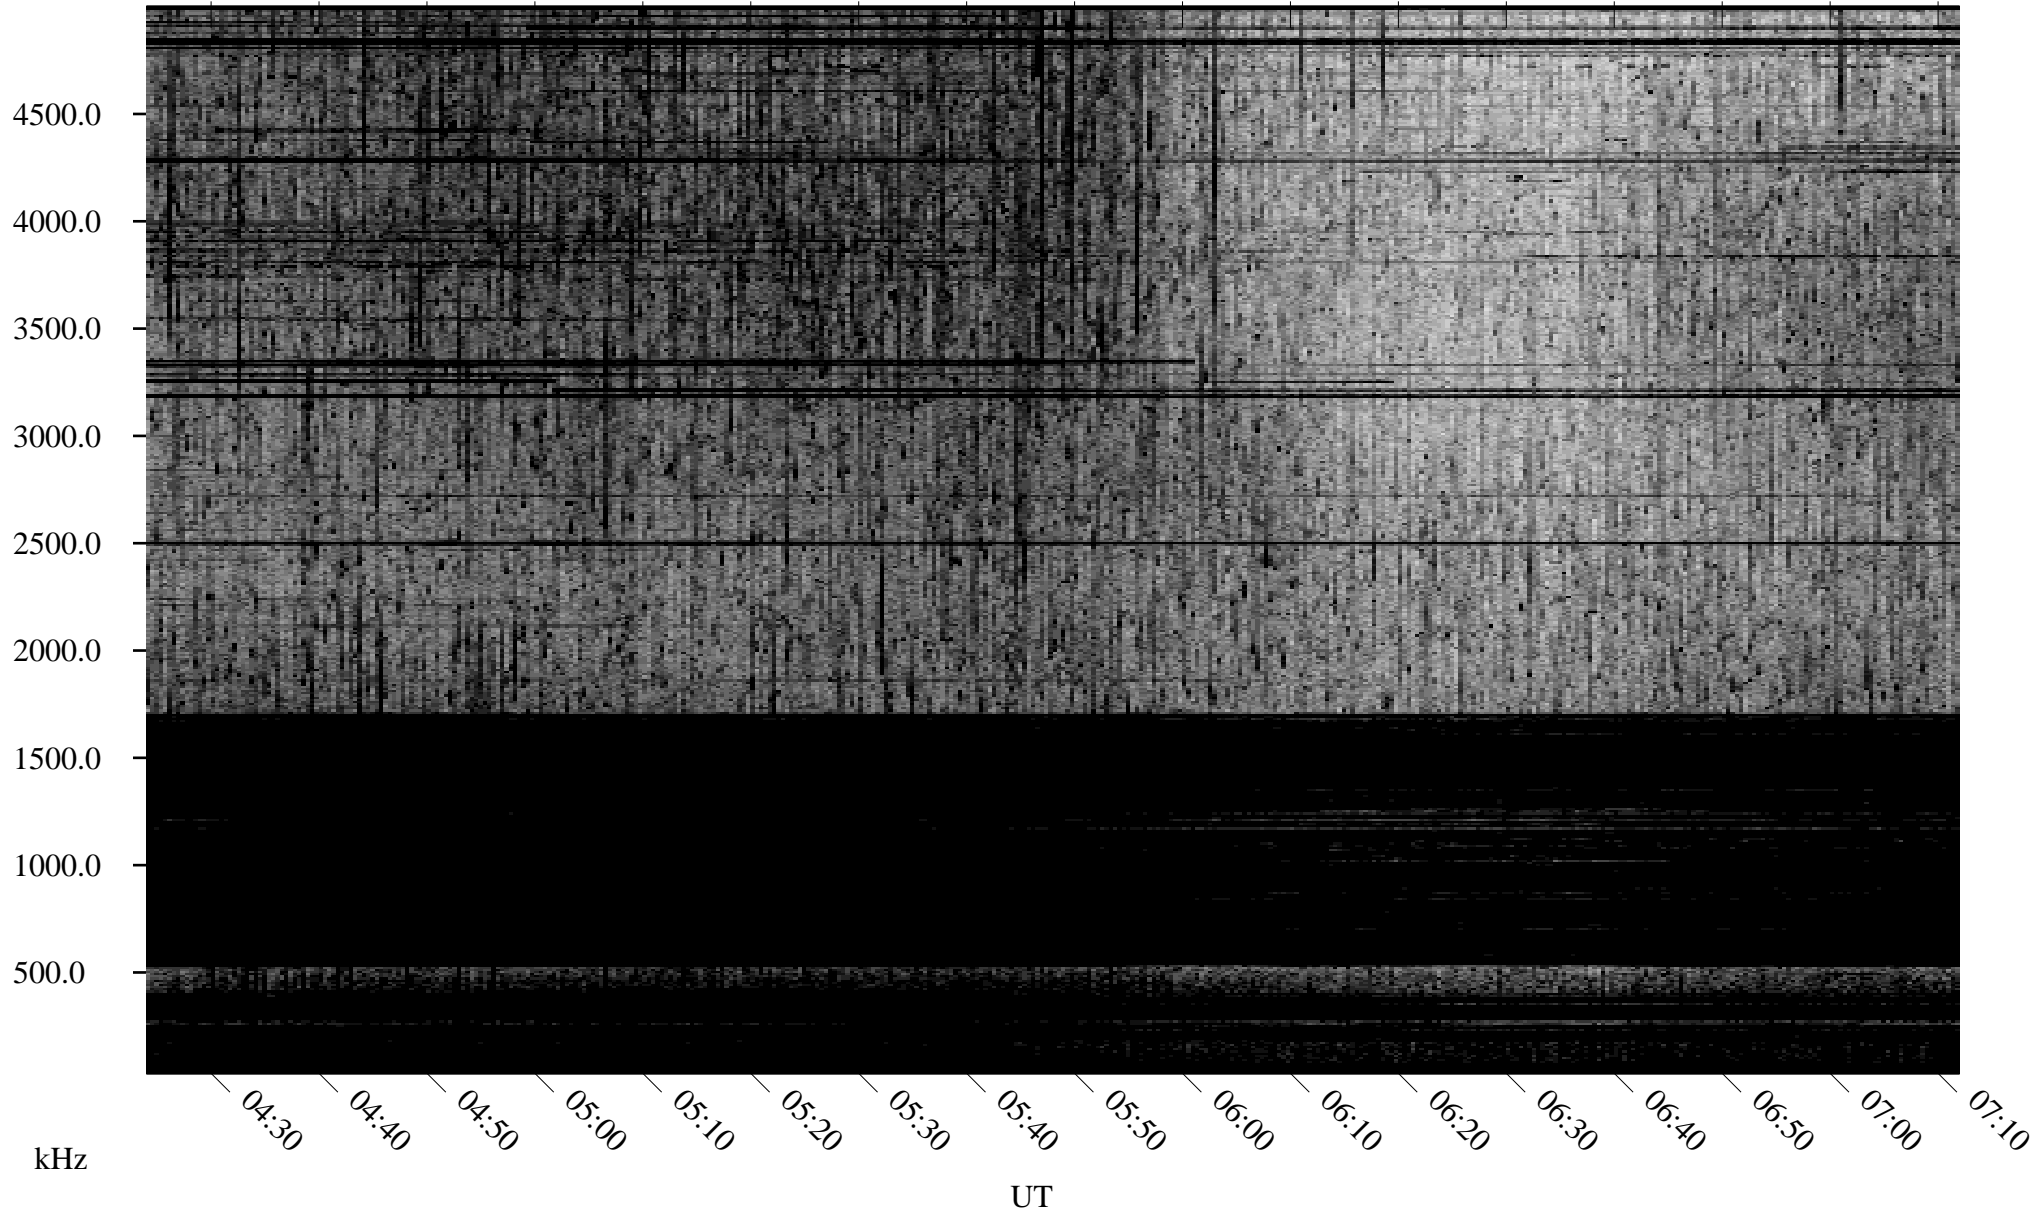

# 09/18/2010 Churchill, Manitoba

Linear Scale    Black = 161    White = 15

ch102611.r00SUm max\_12

Page 1

# 09/18/2010 Churchill, Manitoba

Linear Scale    Black = 161    White = 15

ch102611.r00SUm max\_12

Page 2

# 09/19/2010 Churchill, Manitoba

Linear Scale    Black = 161    White = 15

ch102611.r00SUm max\_12

Page 3

# 09/19/2010 Churchill, Manitoba

Linear Scale    Black = 161    White = 15

ch102611.r00SUm max\_12

Page 4