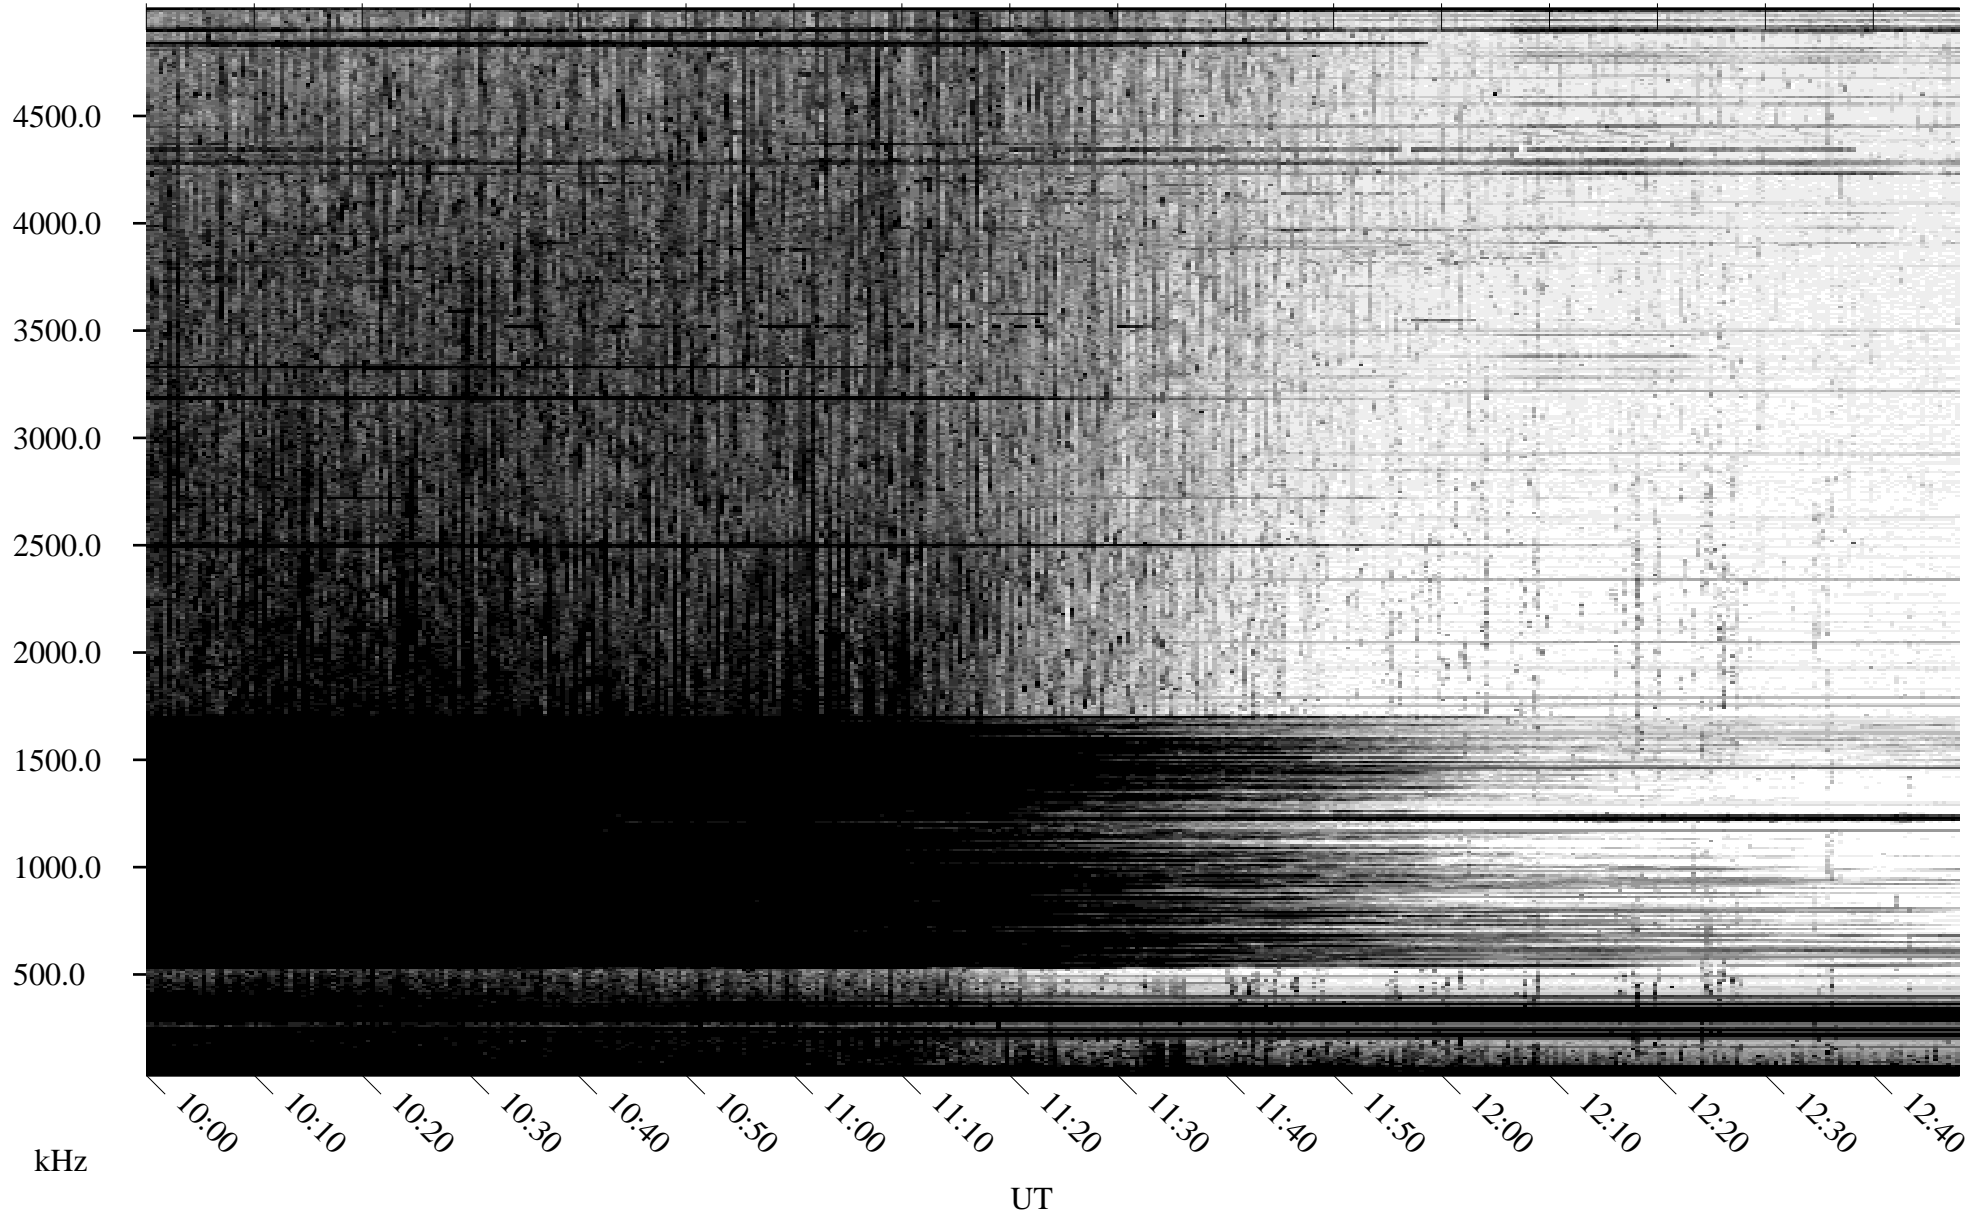

# 09/19/2010 Churchill, Manitoba

Linear Scale    Black = 161    White = 15

ch102611.r00SUm max\_12

Page 4

# 09/19/2010 Churchill, Manitoba

Linear Scale    Black = 161    White = 15

ch102611.r00SUm max\_12

Page 5

# 09/19/2010 Churchill, Manitoba

Linear Scale    Black = 161    White = 15

ch102611.r00SUm max\_12

Page 6

# 09/19/2010 Churchill, Manitoba

Linear Scale    Black = 161    White = 15

ch102611.r00SUm max\_12

Page 7