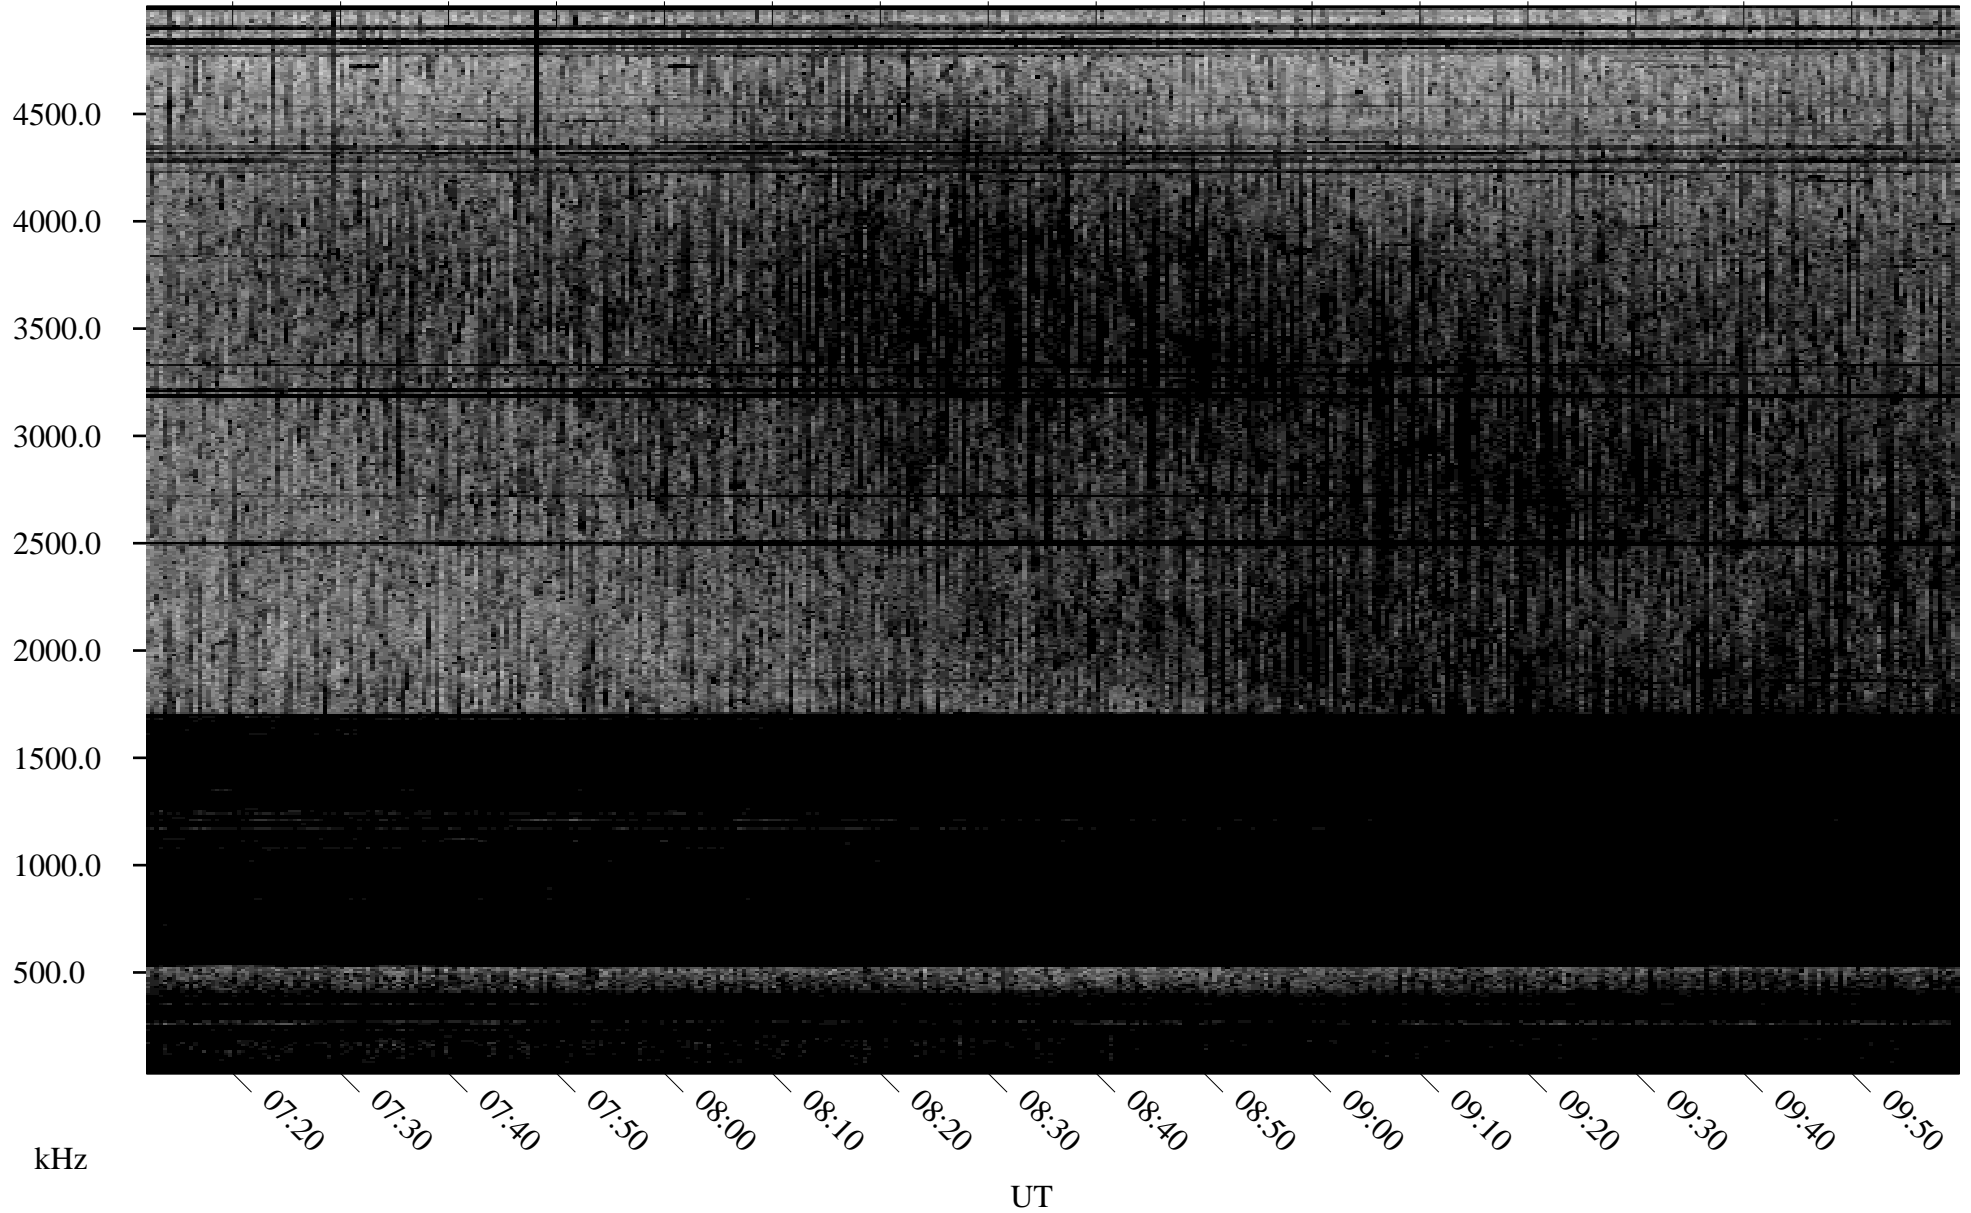

# 09/19/2010 Churchill, Manitoba

Linear Scale    Black = 161    White = 15

ch102611.r00SUm max\_12

Page 3

# 09/19/2010 Churchill, Manitoba

Linear Scale    Black = 161    White = 15

ch102611.r00SUm max\_12

Page 4

# 09/19/2010 Churchill, Manitoba

Linear Scale    Black = 161    White = 15

ch102611.r00SUm max\_12

Page 5

# 09/19/2010 Churchill, Manitoba

Linear Scale    Black = 161    White = 15

ch102611.r00SUm max\_12

Page 6