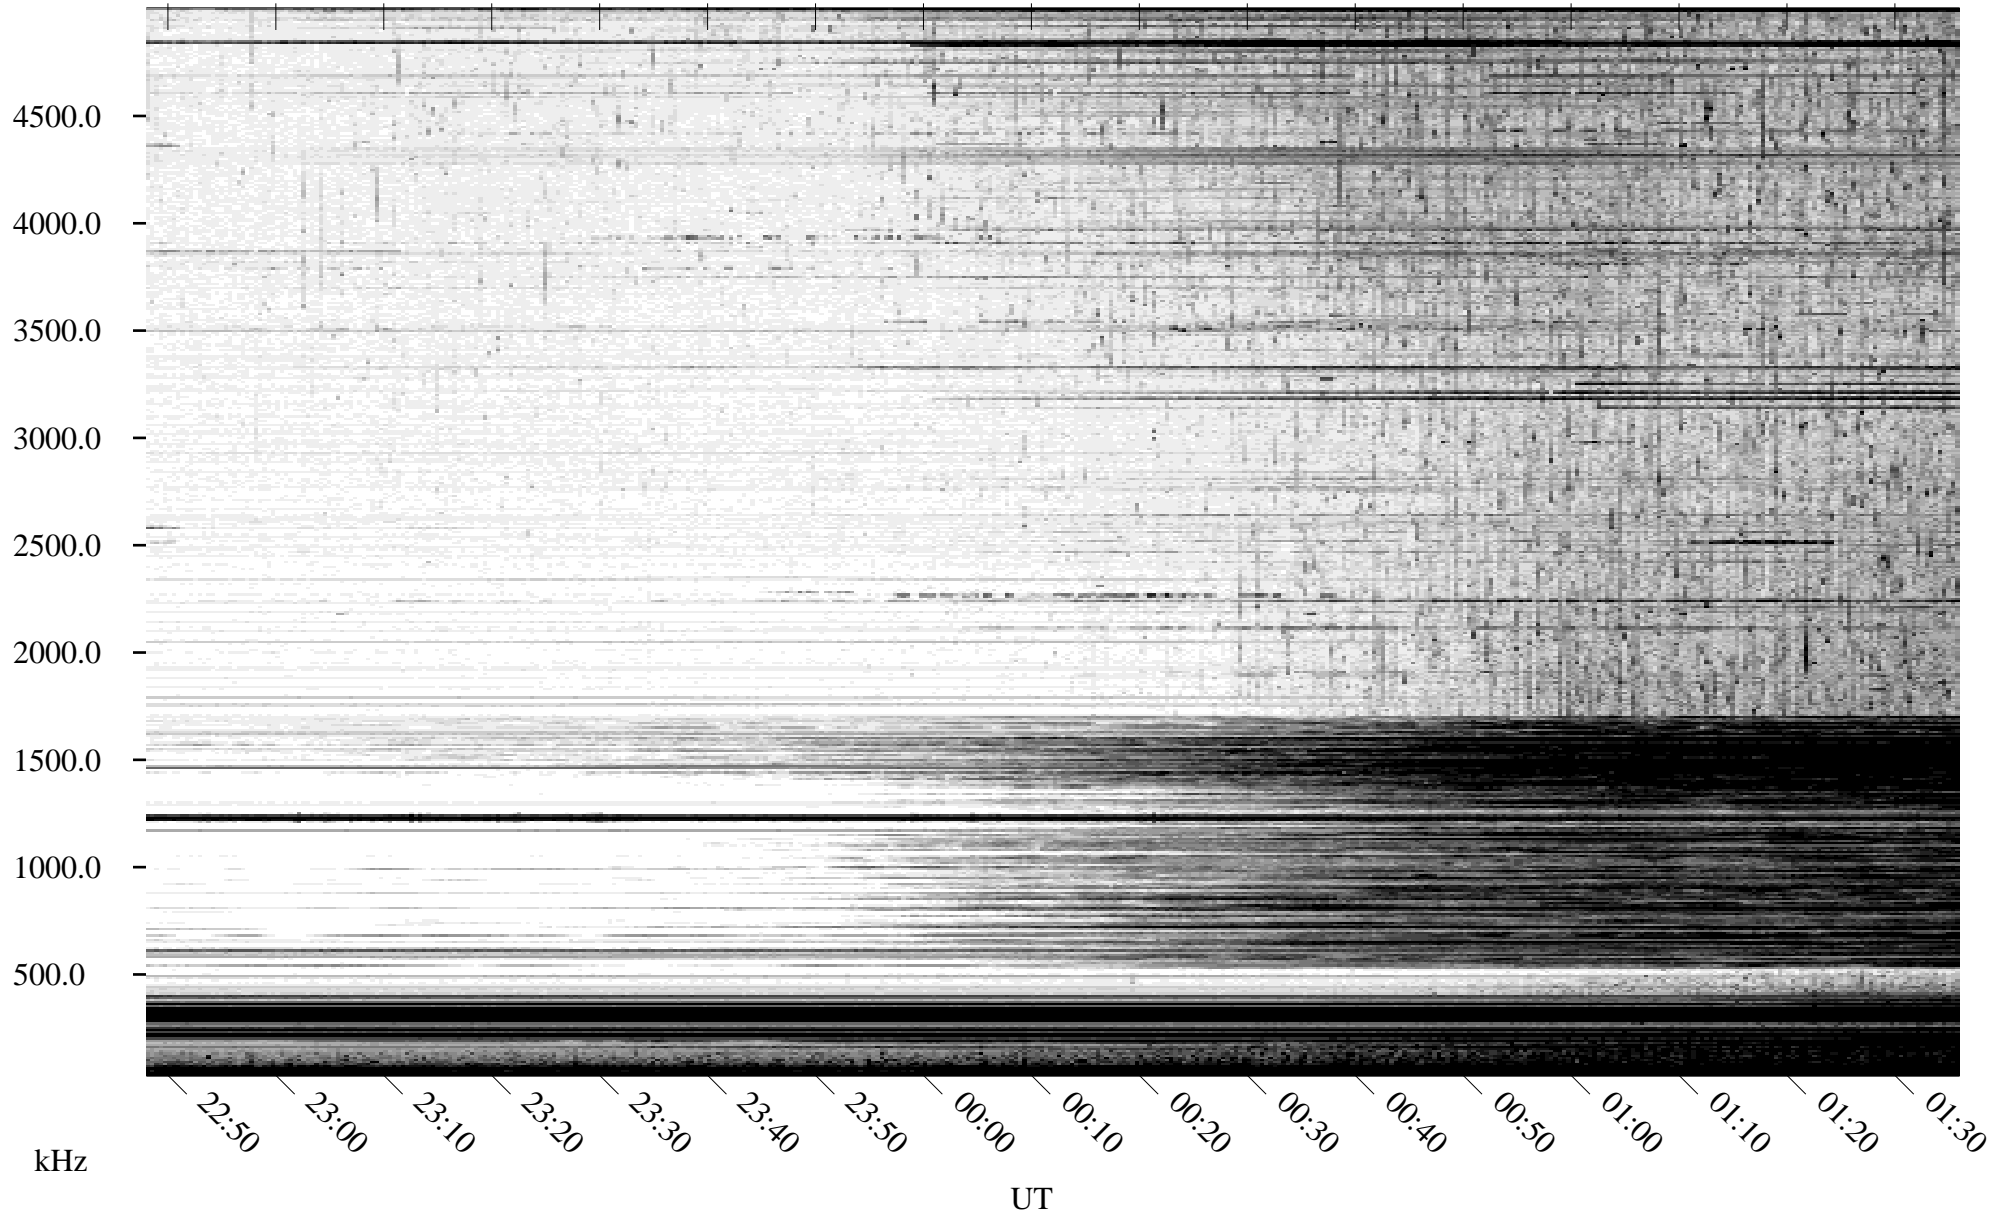

# 09/18/2010 Churchill, Manitoba

Linear Scale    Black = 161    White = 15

ch102611.r00SUm max\_12

Page 1

# 09/18/2010 Churchill, Manitoba

Linear Scale    Black = 161    White = 15

ch102611.r00SUm max\_12

Page 2

# 09/19/2010 Churchill, Manitoba

Linear Scale    Black = 161    White = 15

ch102611.r00SUm max\_12

Page 3

# 09/19/2010 Churchill, Manitoba

Linear Scale    Black = 161    White = 15

ch102611.r00SUm max\_12

Page 4