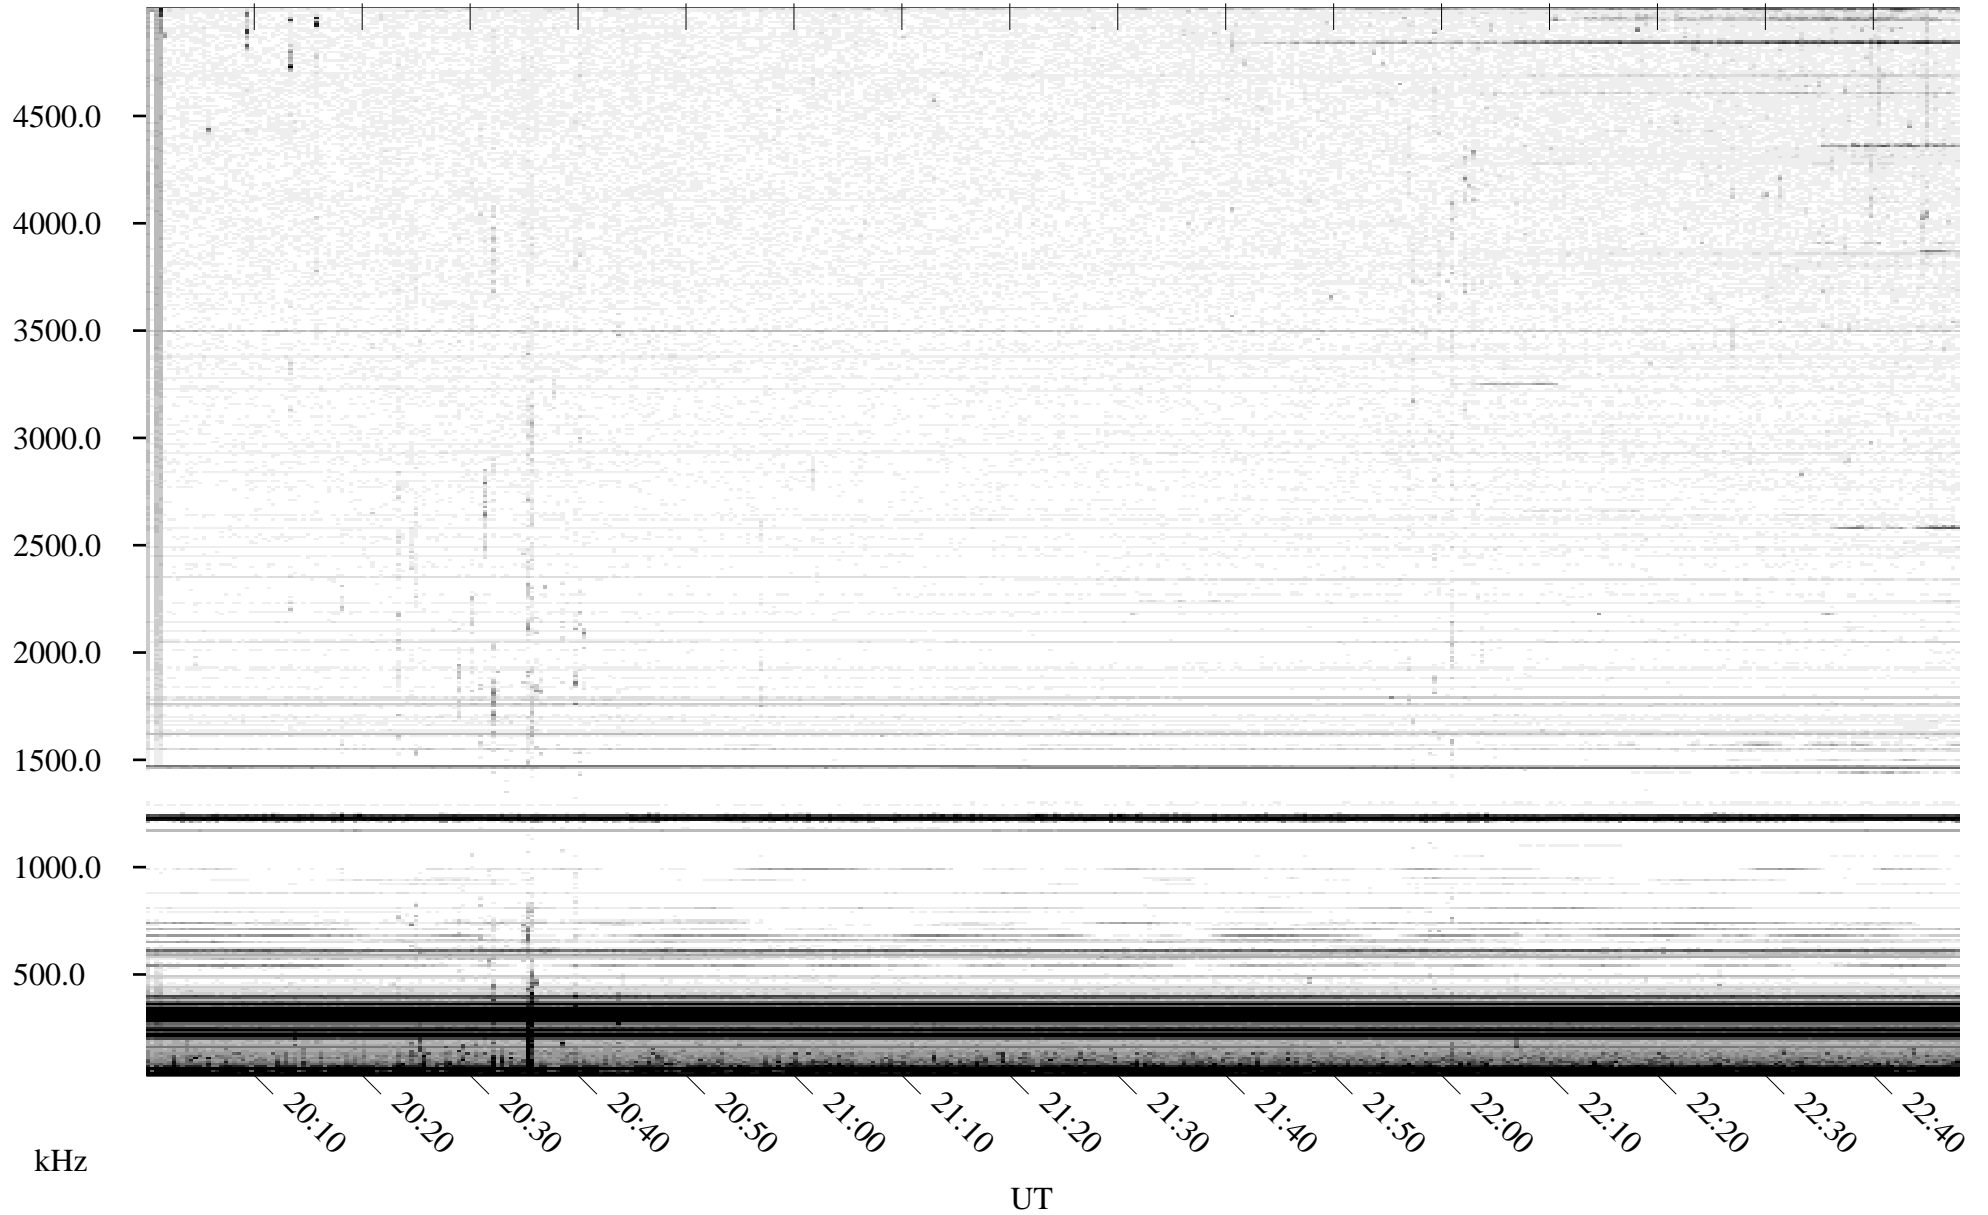

# 09/18/2010 Churchill, Manitoba

Linear Scale    Black = 161    White = 15

ch102611.r00SUm max\_12

Page 1

# 09/18/2010 Churchill, Manitoba

Linear Scale    Black = 161    White = 15

ch102611.r00SUm max\_12

Page 2

# 09/19/2010 Churchill, Manitoba

Linear Scale    Black = 161    White = 15

ch102611.r00SUm max\_12

Page 3

# 09/19/2010 Churchill, Manitoba

Linear Scale    Black = 161    White = 15

ch102611.r00SUm max\_12

Page 4