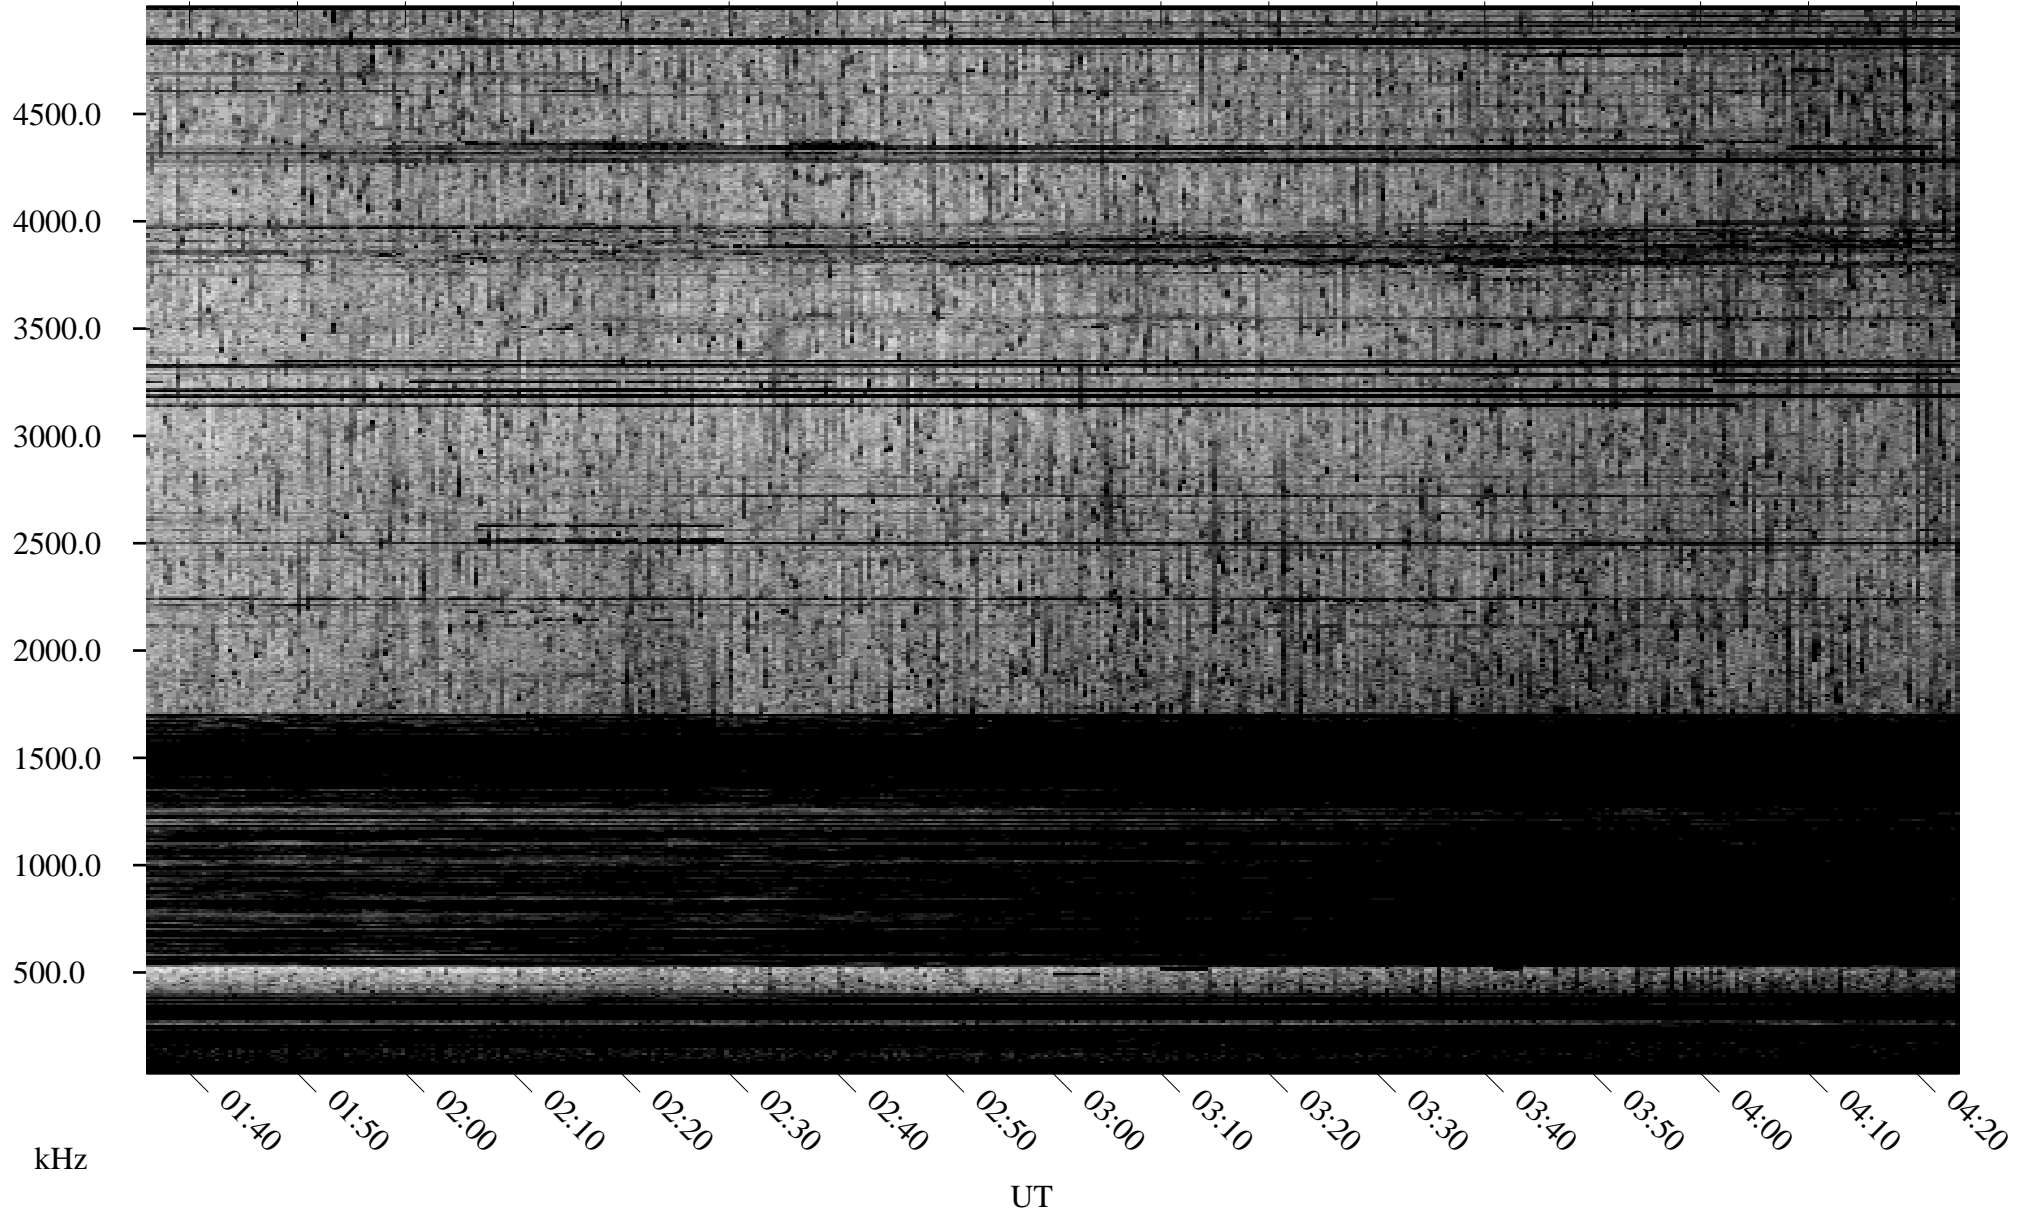

# 09/18/2010 Churchill, Manitoba

Linear Scale    Black = 161    White = 15

ch102611.r00SUm max\_12

Page 1

# 09/18/2010 Churchill, Manitoba

Linear Scale    Black = 161    White = 15

ch102611.r00SUm max\_12

Page 2

# 09/19/2010 Churchill, Manitoba

Linear Scale    Black = 161    White = 15

ch102611.r00SUm max\_12

Page 3

# 09/19/2010 Churchill, Manitoba

Linear Scale    Black = 161    White = 15

ch102611.r00SUm max\_12

Page 4