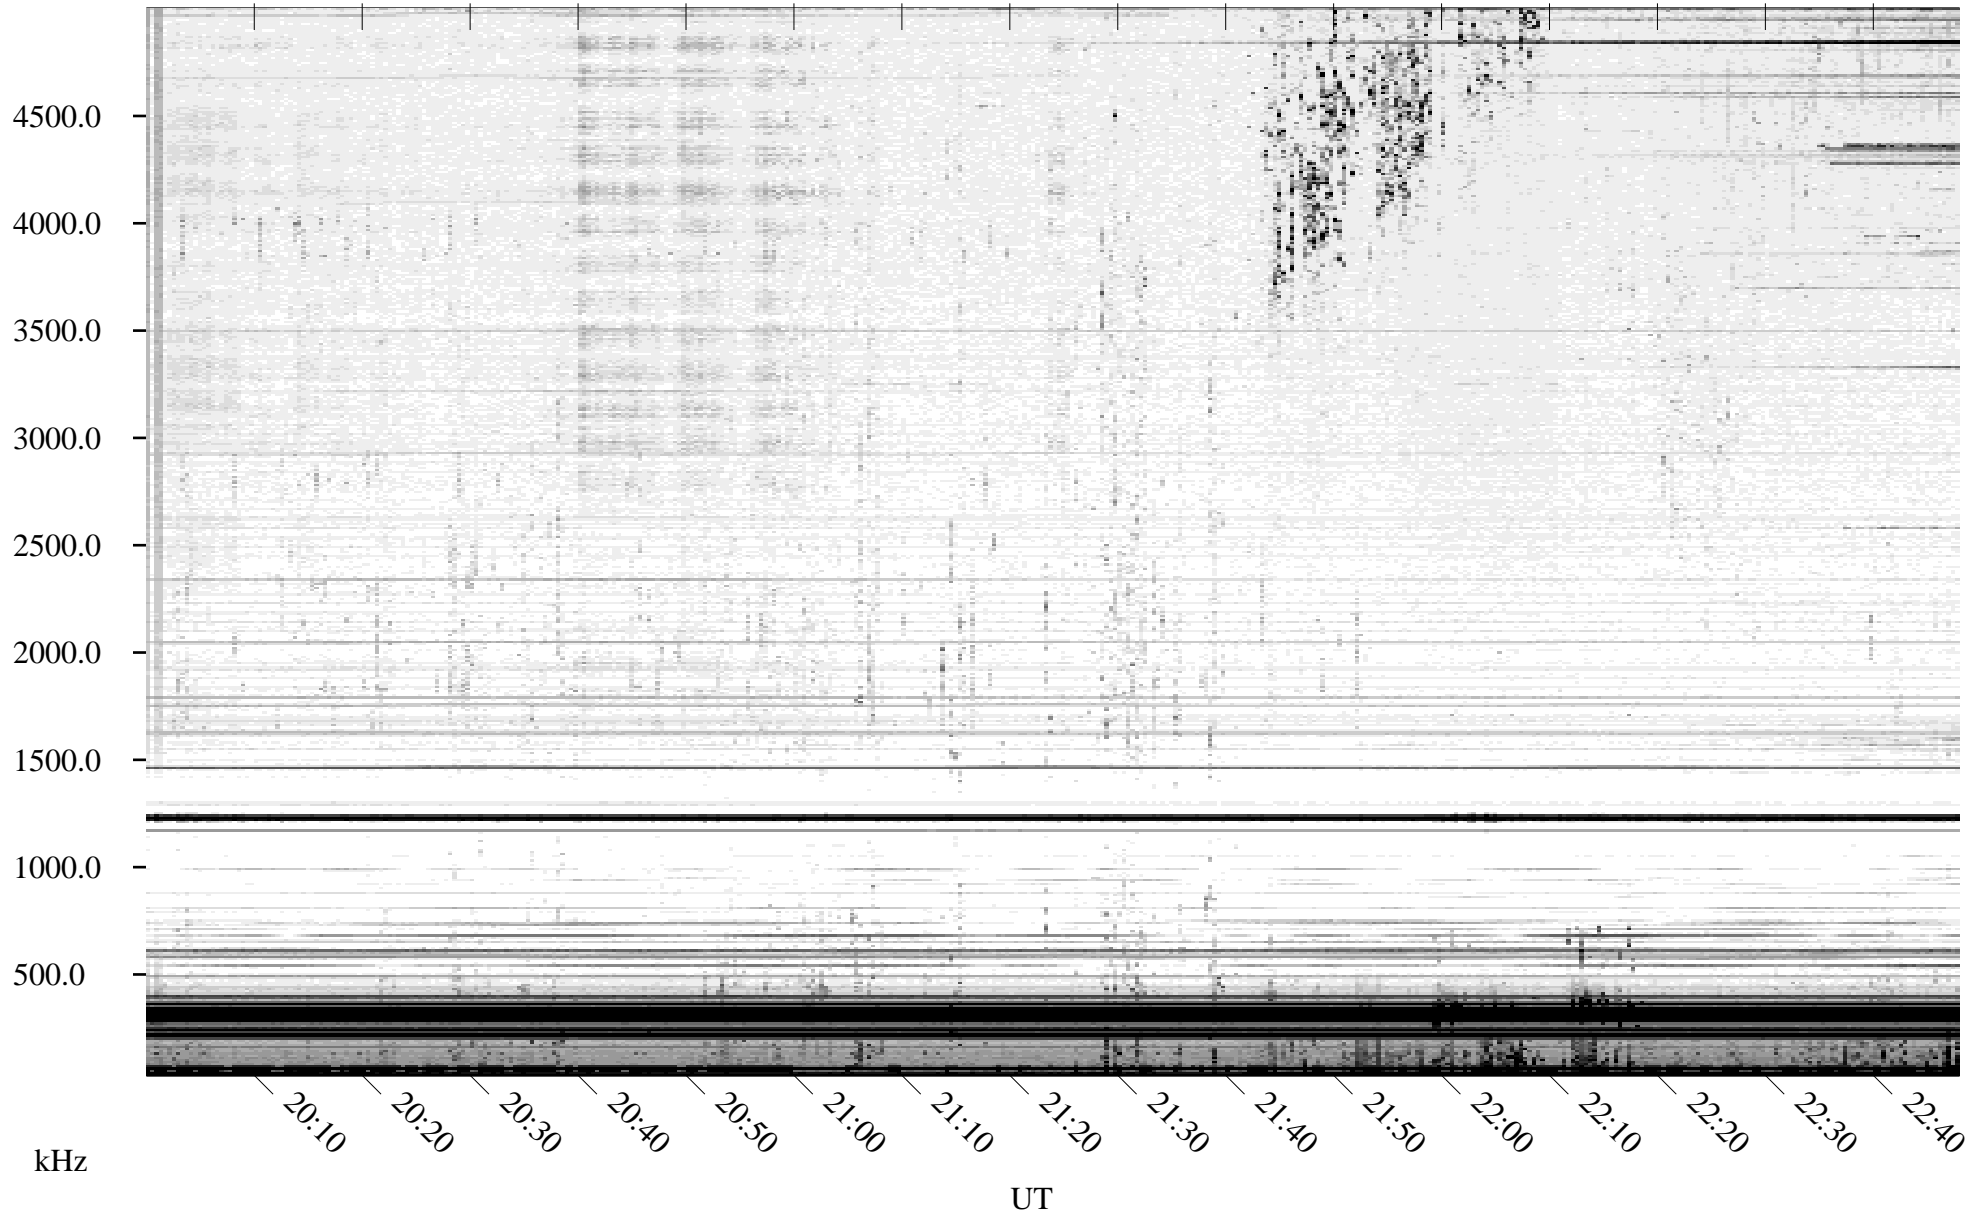

# 09/19/2010 Churchill, Manitoba

Linear Scale    Black = 161    White = 15

ch10262l.r00SUm max\_12

Page 1

# 09/19/2010 Churchill, Manitoba

Linear Scale    Black = 161    White = 15

ch10262l.r00SUm max\_12

Page 2

# 09/20/2010 Churchill, Manitoba

Linear Scale    Black = 161    White = 15

ch10262l.r00SUm max\_12

Page 3

# 09/20/2010 Churchill, Manitoba

Linear Scale    Black = 161    White = 15

ch10262l.r00SUm max\_12

Page 4