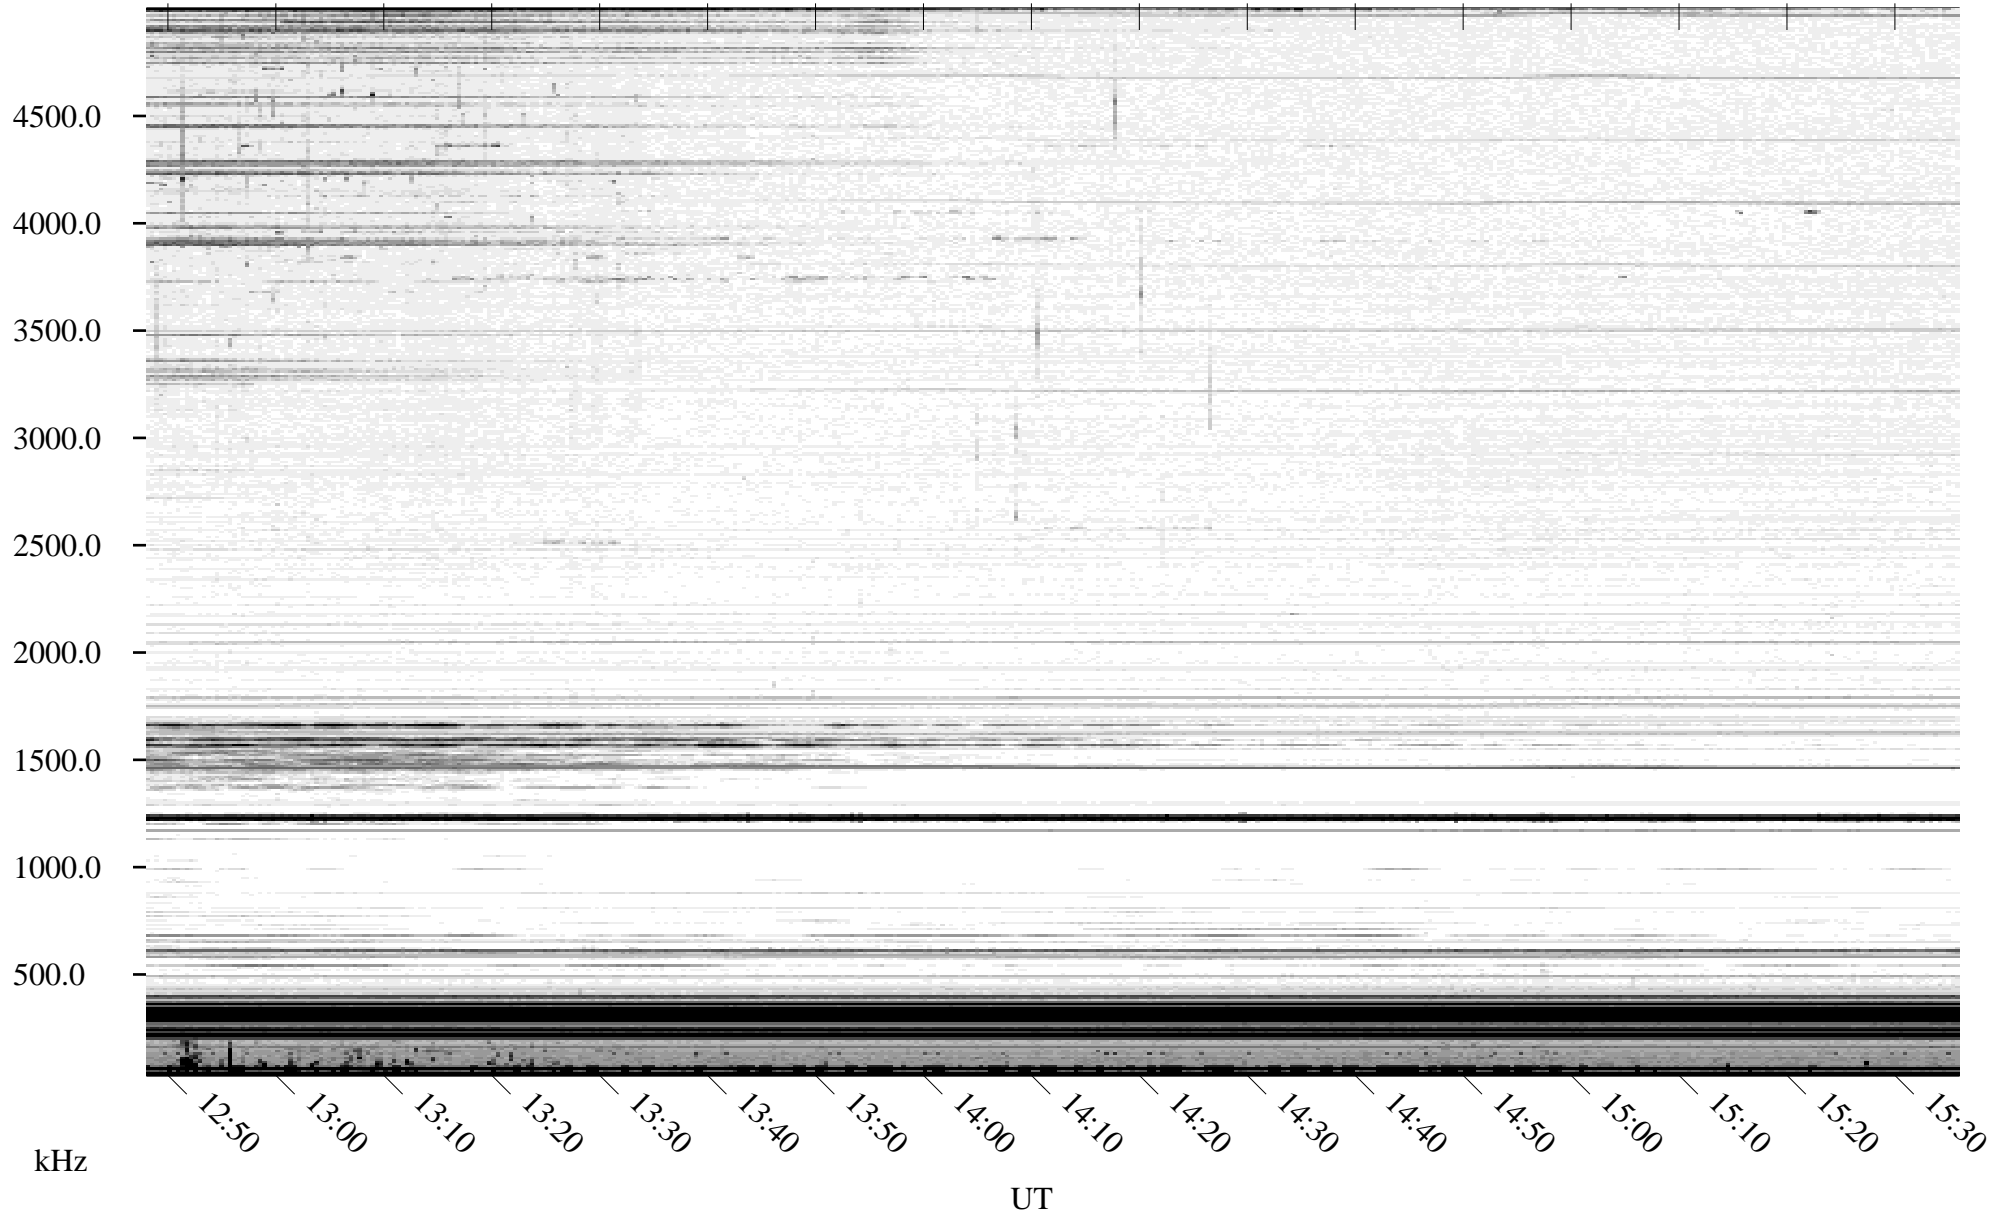

# 09/20/2010 Churchill, Manitoba

Linear Scale    Black = 161    White = 15

ch10262l.r00SUm max\_12

Page 5

# 09/20/2010 Churchill, Manitoba

Linear Scale    Black = 161    White = 15

ch10262l.r00SUm max\_12

Page 6

# 09/20/2010 Churchill, Manitoba

Linear Scale    Black = 161    White = 15

ch10262l.r00SUm max\_12

Page 7

# 09/20/2010 Churchill, Manitoba

Linear Scale    Black = 161    White = 15

ch10262l.r00SUm max\_12