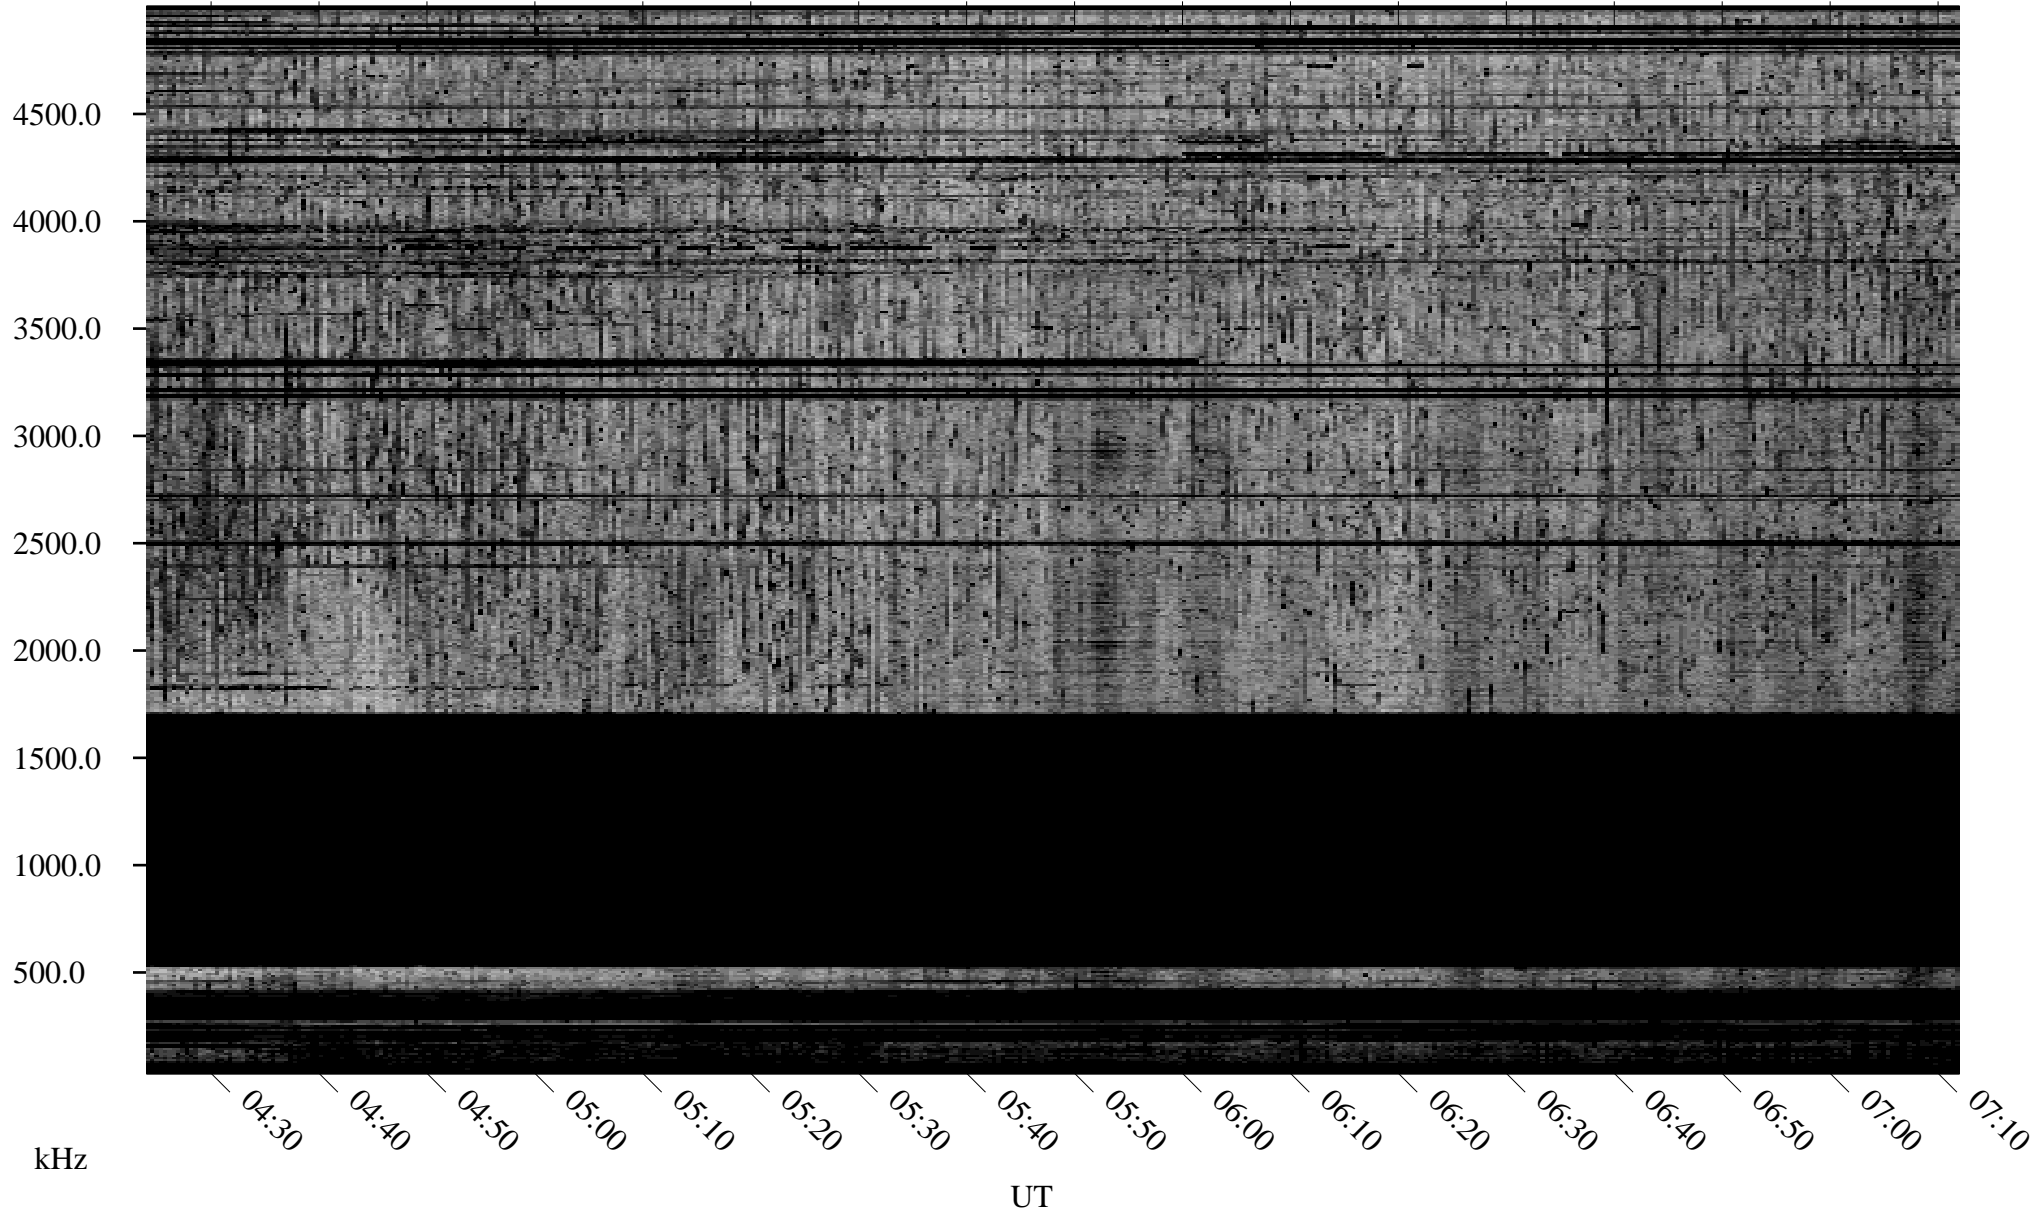

# 09/19/2010 Churchill, Manitoba

Linear Scale    Black = 161    White = 15

ch10262l.r00SUm max\_12

Page 1

# 09/19/2010 Churchill, Manitoba

Linear Scale    Black = 161    White = 15

ch10262l.r00SUm max\_12

Page 2

# 09/20/2010 Churchill, Manitoba

Linear Scale    Black = 161    White = 15

ch10262l.r00SUm max\_12

Page 3

# 09/20/2010 Churchill, Manitoba

Linear Scale    Black = 161    White = 15

ch10262l.r00SUm max\_12

Page 4