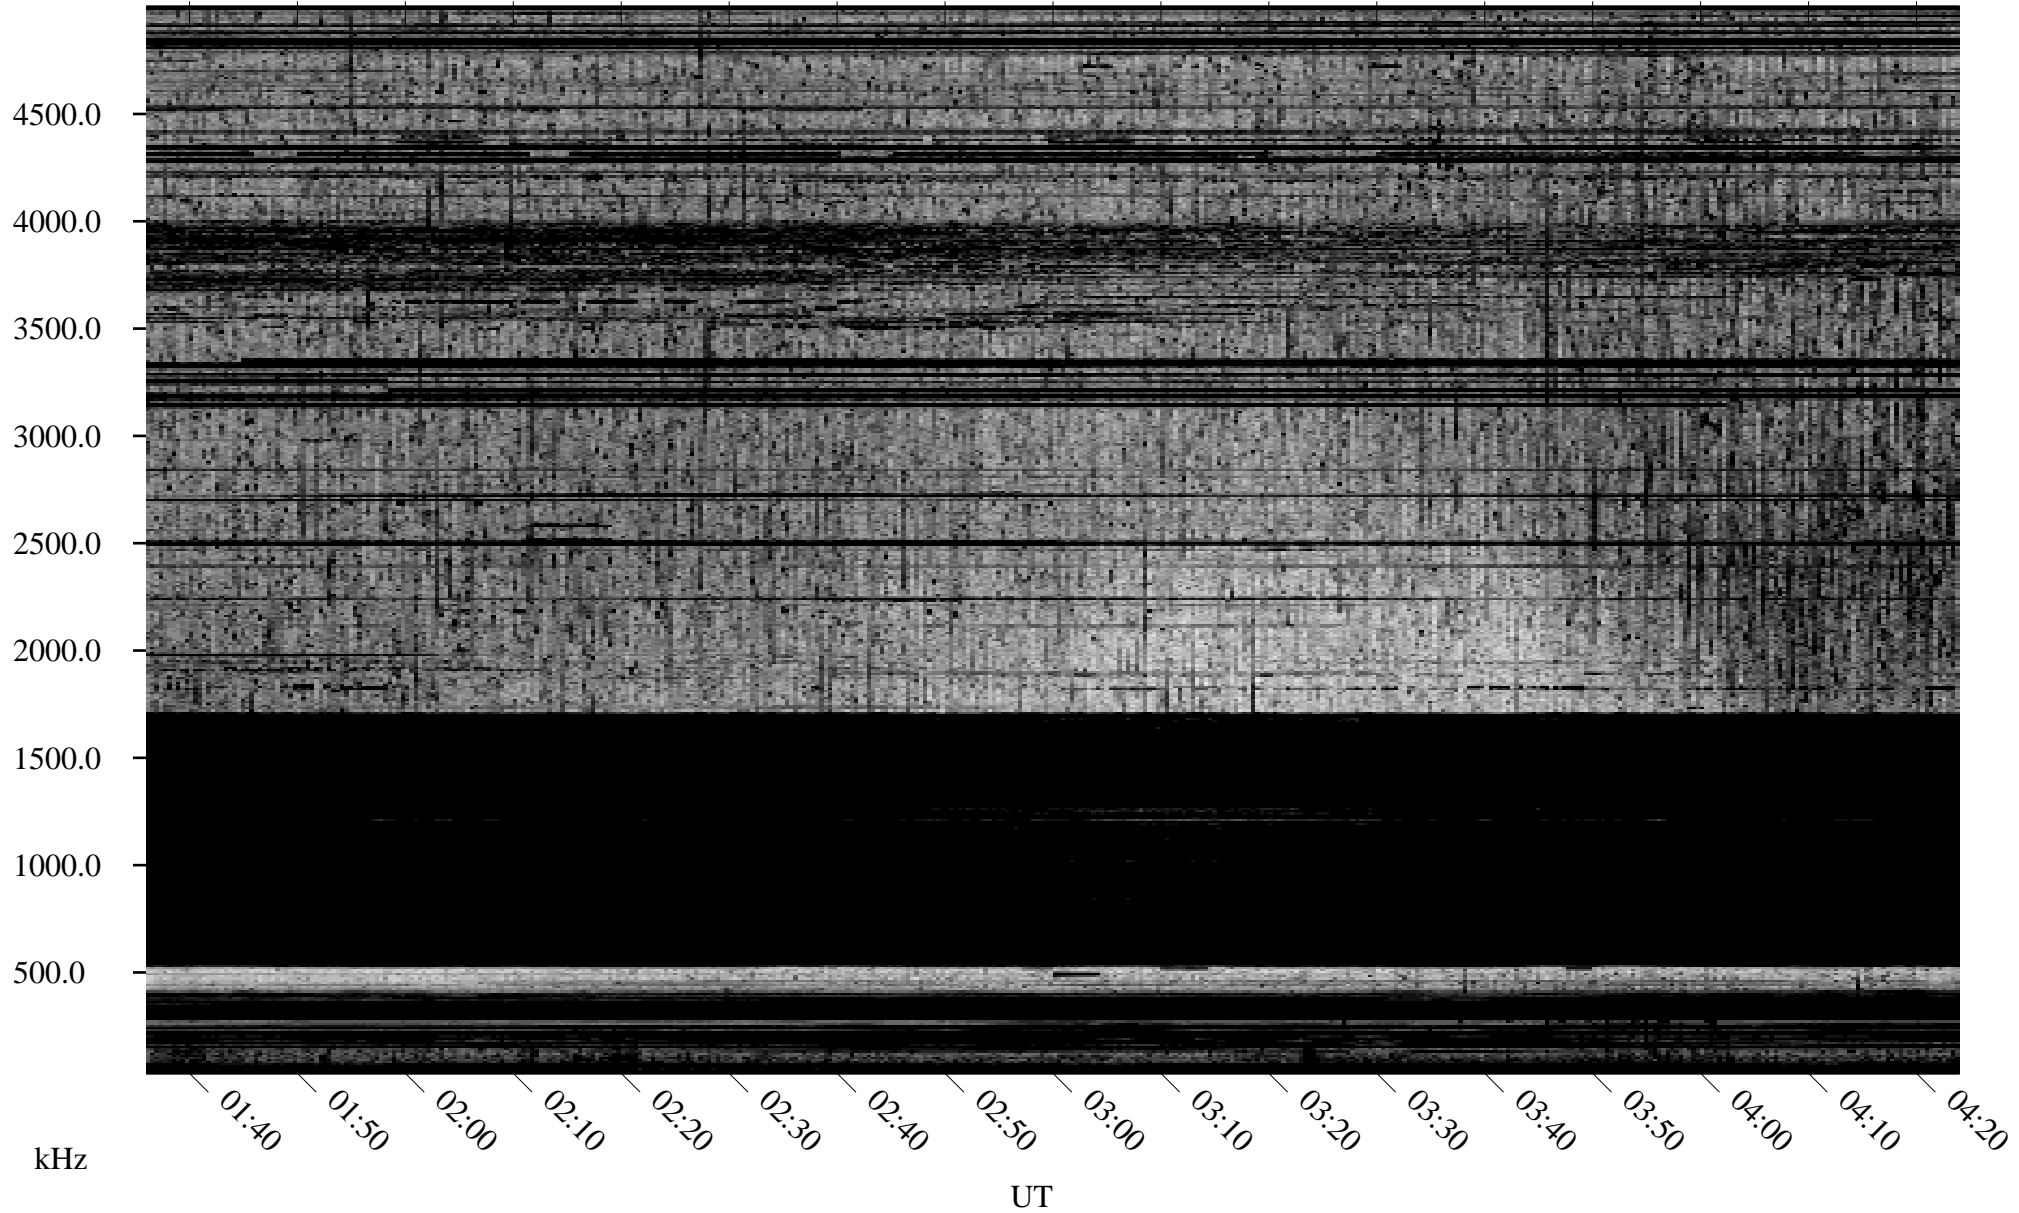

# 09/19/2010 Churchill, Manitoba

Linear Scale    Black = 161    White = 15

ch10262l.r00SUm max\_12

Page 1

# 09/19/2010 Churchill, Manitoba

Linear Scale    Black = 161    White = 15

ch10262l.r00SUm max\_12

Page 2

# 09/20/2010 Churchill, Manitoba

Linear Scale    Black = 161    White = 15

ch10262l.r00SUm max\_12

Page 3

# 09/20/2010 Churchill, Manitoba

Linear Scale    Black = 161    White = 15

ch10262l.r00SUm max\_12

Page 4