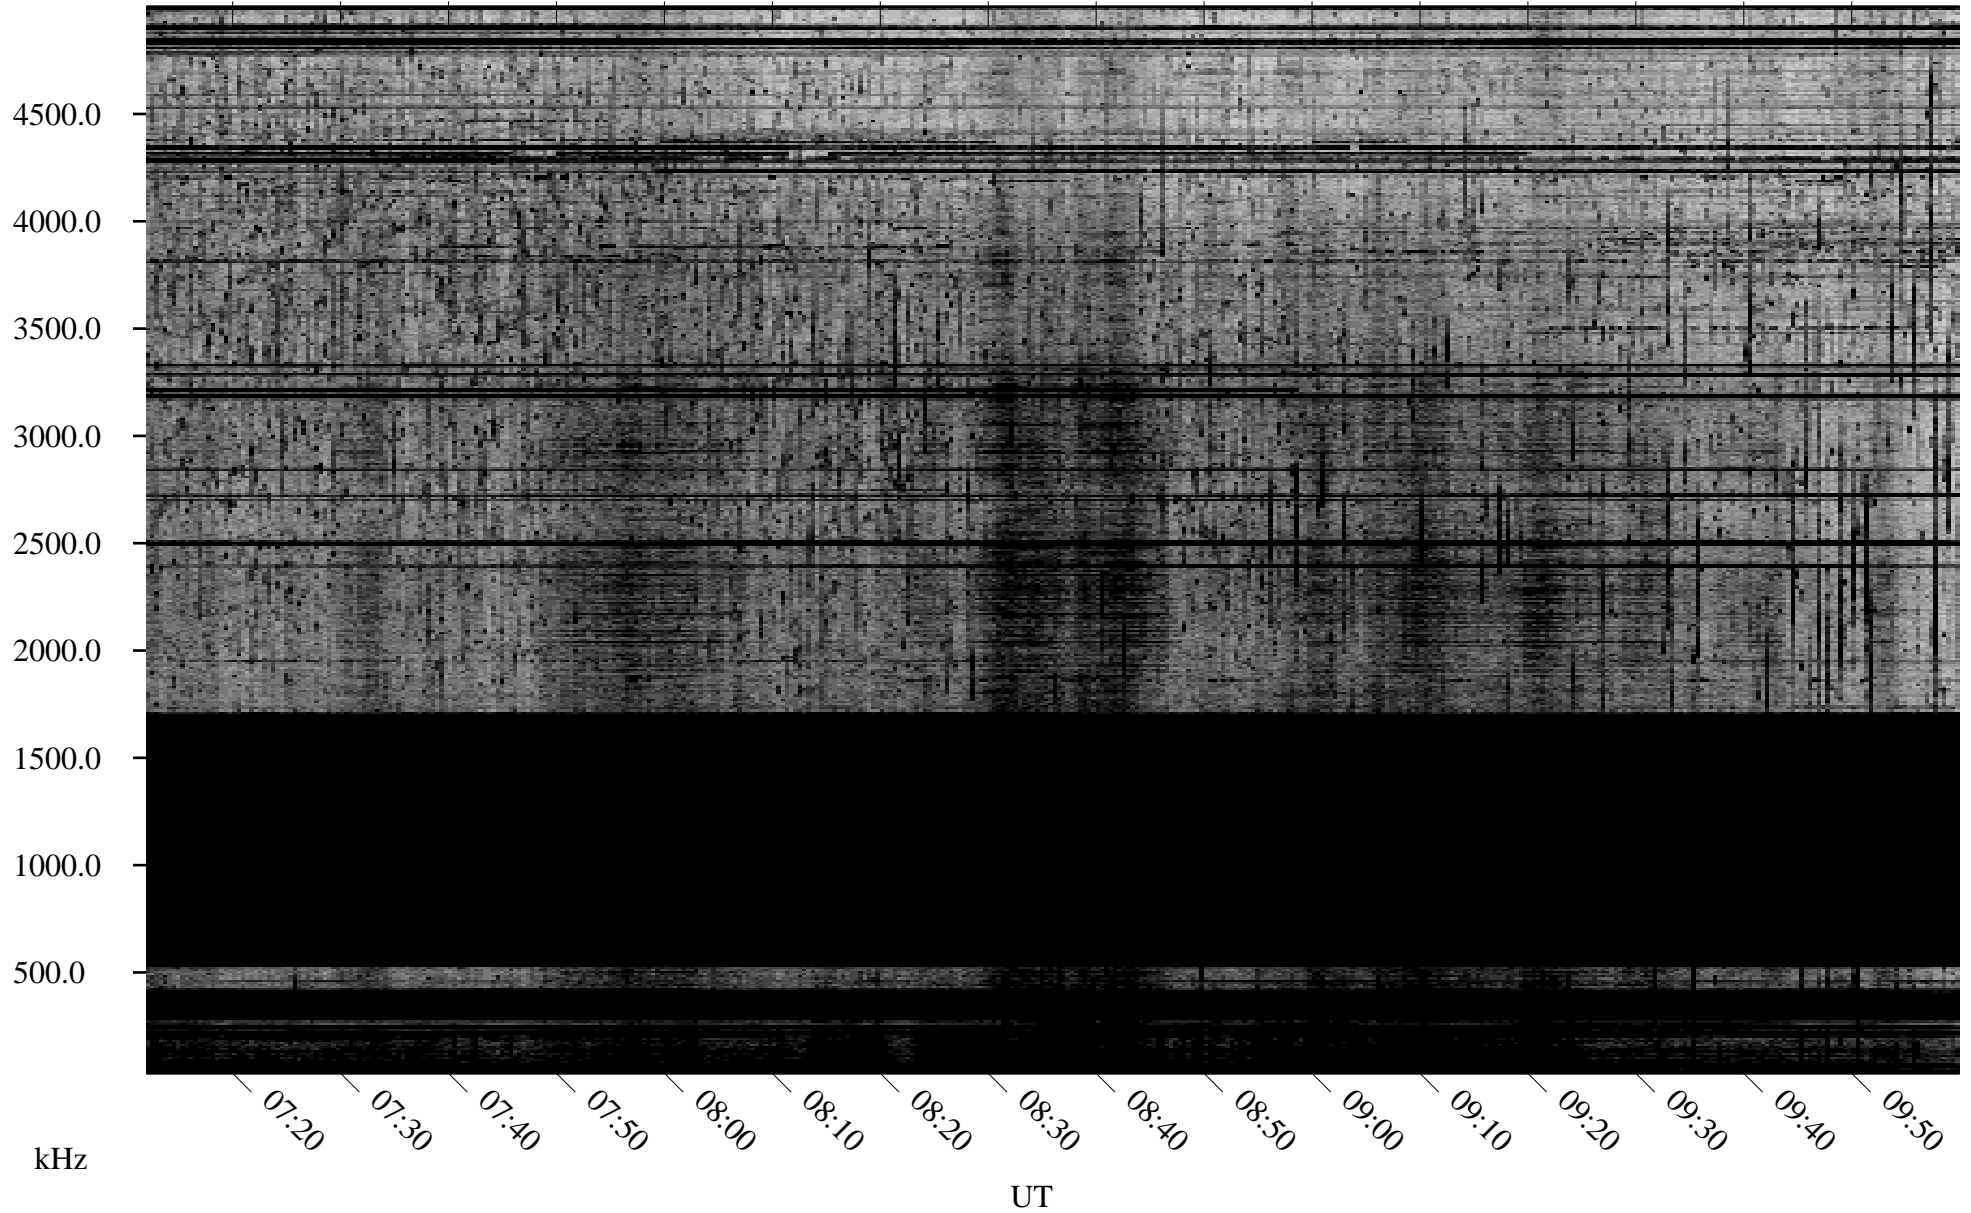

# 09/19/2010 Churchill, Manitoba

Linear Scale    Black = 161    White = 15

ch10262l.r00SUm max\_12

Page 1

# 09/20/2010 Churchill, Manitoba

Linear Scale    Black = 161    White = 15

ch10262l.r00SUm max\_12

Page 3

# 09/20/2010 Churchill, Manitoba

Linear Scale    Black = 161    White = 15

ch10262l.r00SUm max\_12

Page 4

# 09/20/2010 Churchill, Manitoba

Linear Scale    Black = 161    White = 15

ch10262l.r00SUm max\_12

Page 5