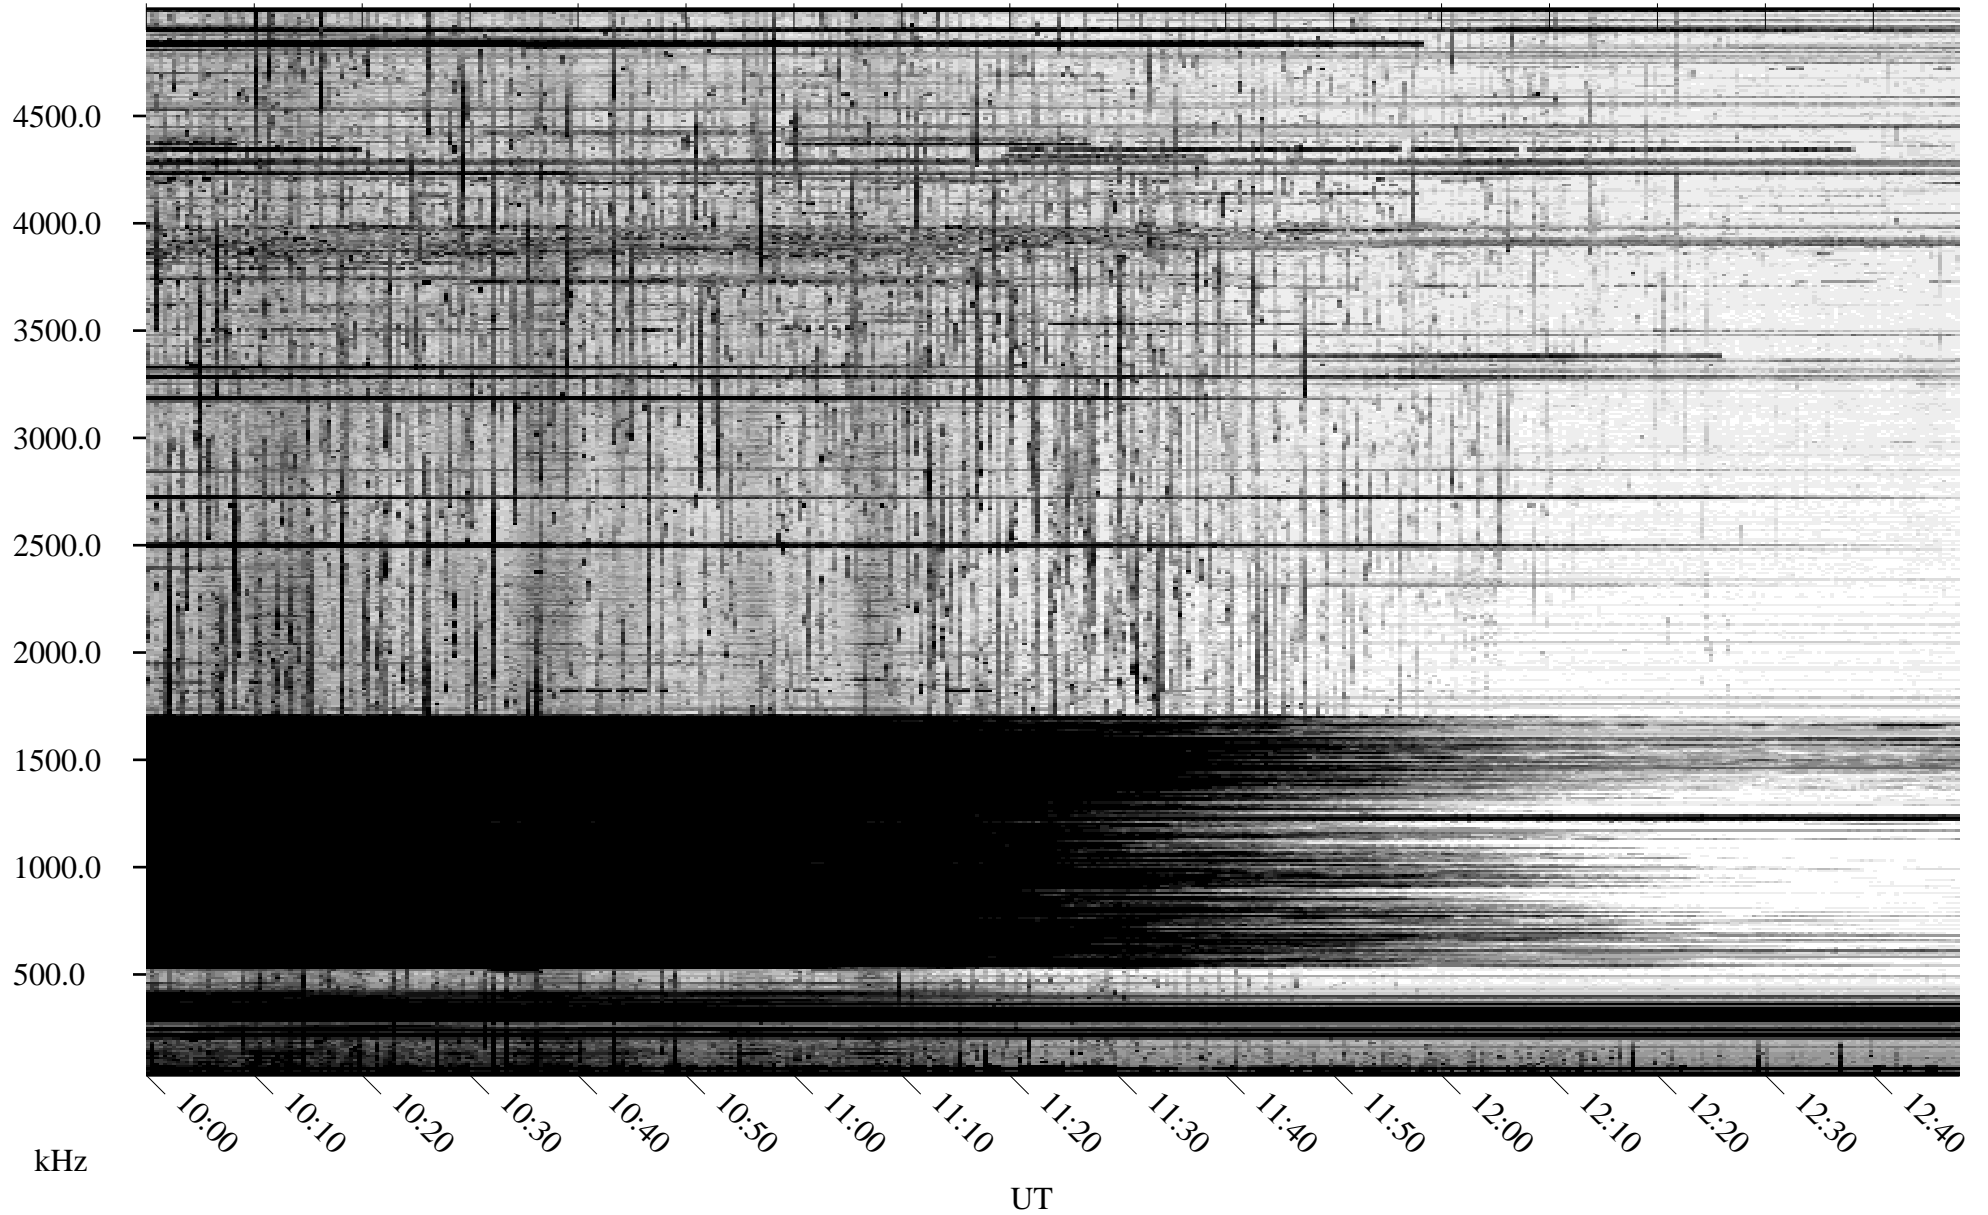

# 09/20/2010 Churchill, Manitoba

Linear Scale    Black = 161    White = 15

ch10262l.r00SUm max\_12

Page 4

# 09/20/2010 Churchill, Manitoba

Linear Scale    Black = 161    White = 15

ch10262l.r00SUm max\_12

Page 5

# 09/20/2010 Churchill, Manitoba

Linear Scale    Black = 161    White = 15

ch10262l.r00SUm max\_12

Page 6

# 09/20/2010 Churchill, Manitoba

Linear Scale    Black = 161    White = 15

ch10262l.r00SUm max\_12

Page 7