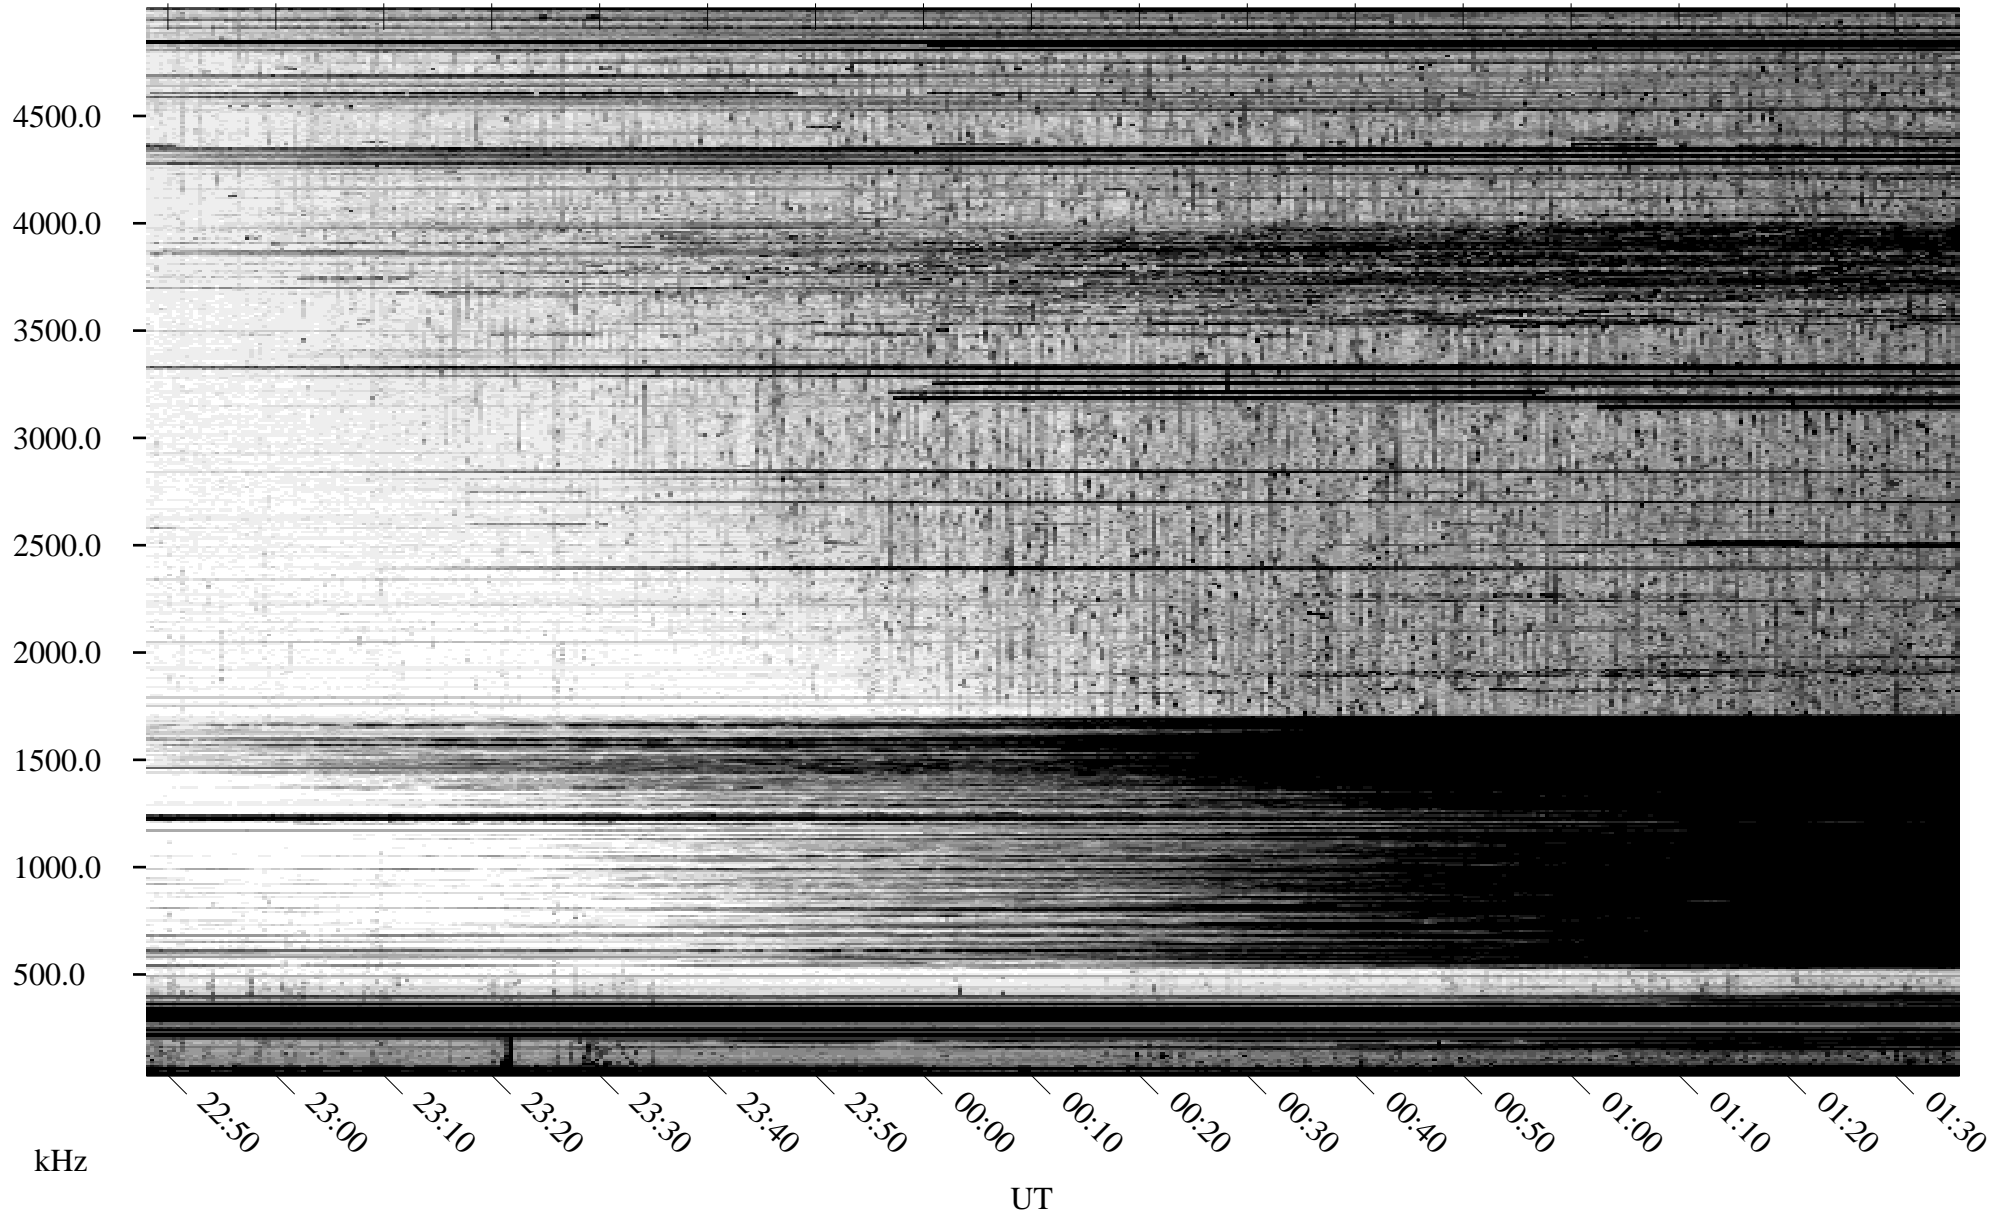

# 09/19/2010 Churchill, Manitoba

Linear Scale    Black = 161    White = 15

ch10262l.r00SUm max\_12

Page 1

# 09/19/2010 Churchill, Manitoba

Linear Scale    Black = 161    White = 15

ch10262l.r00SUm max\_12

Page 2

# 09/20/2010 Churchill, Manitoba

Linear Scale    Black = 161    White = 15

ch10262l.r00SUm max\_12

Page 3

# 09/20/2010 Churchill, Manitoba

Linear Scale    Black = 161    White = 15

ch10262l.r00SUm max\_12

Page 4