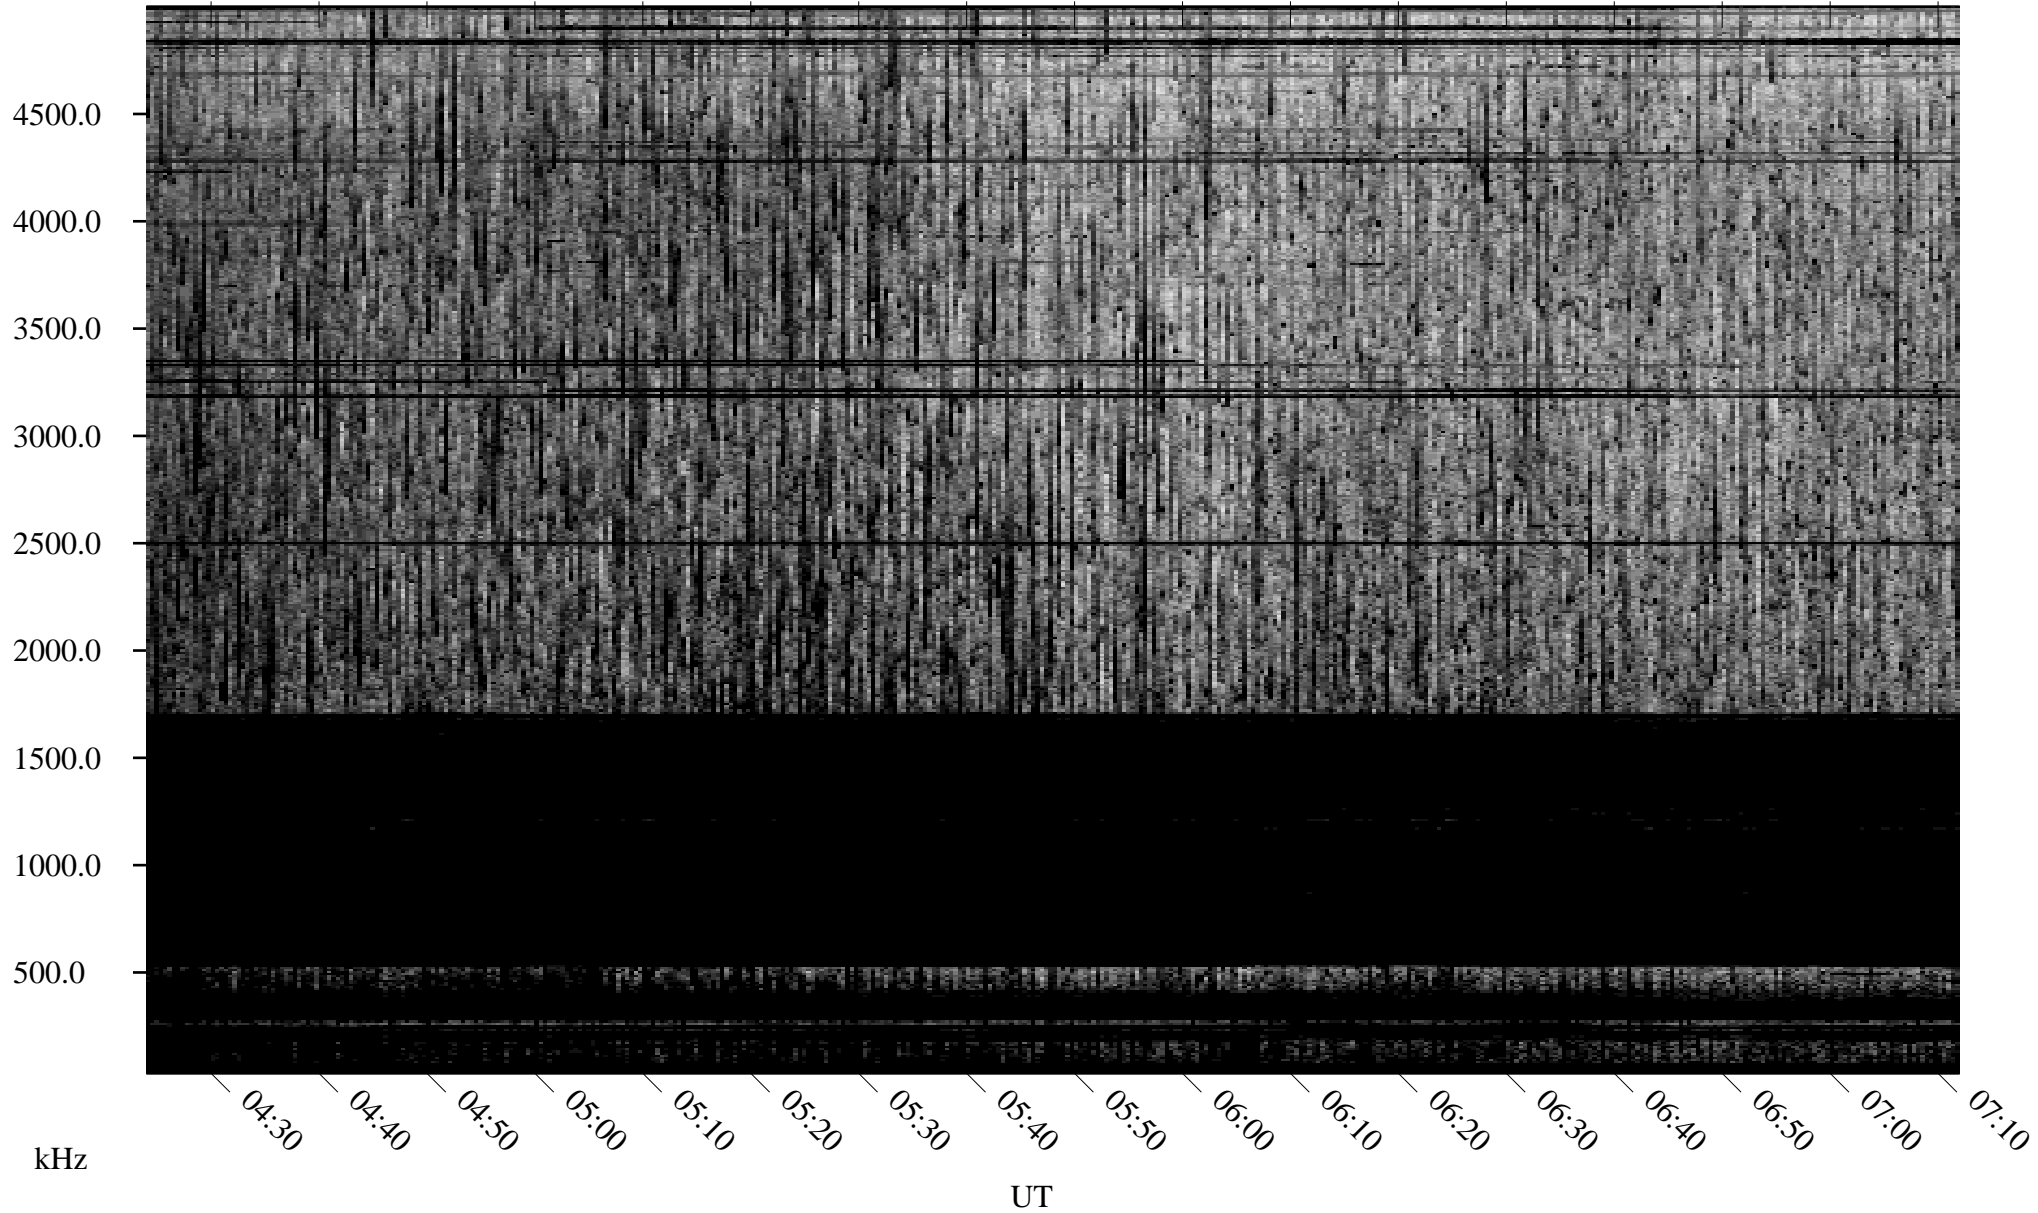

09/20/2010 Churchill, Manitoba

Linear Scale Black = 161 White = 15

ch10263l.r00SUm max_12

Page 1

09/20/2010 Churchill, Manitoba

Linear Scale Black = 161 White = 15

ch10263l.r00SUm max_12

Page 2

09/21/2010 Churchill, Manitoba

Linear Scale Black = 161 White = 15

ch10263l.r00SUm max_12

Page 3

09/21/2010 Churchill, Manitoba

Linear Scale Black = 161 White = 15

ch10263l.r00SUm max_12

Page 4

09/21/2010 Churchill, Manitoba

Linear Scale Black = 161 White = 15

ch10263l.r00SUm max_12

Page 5

09/21/2010 Churchill, Manitoba

Linear Scale Black = 161 White = 15

ch10263l.r00SUm max_12

Page 6

09/21/2010 Churchill, Manitoba

Linear Scale Black = 161 White = 15

ch10263l.r00SUm max_12

Page 7

09/21/2010 Churchill, Manitoba

Linear Scale Black = 161 White = 15

ch10263l.r00SUm max_12