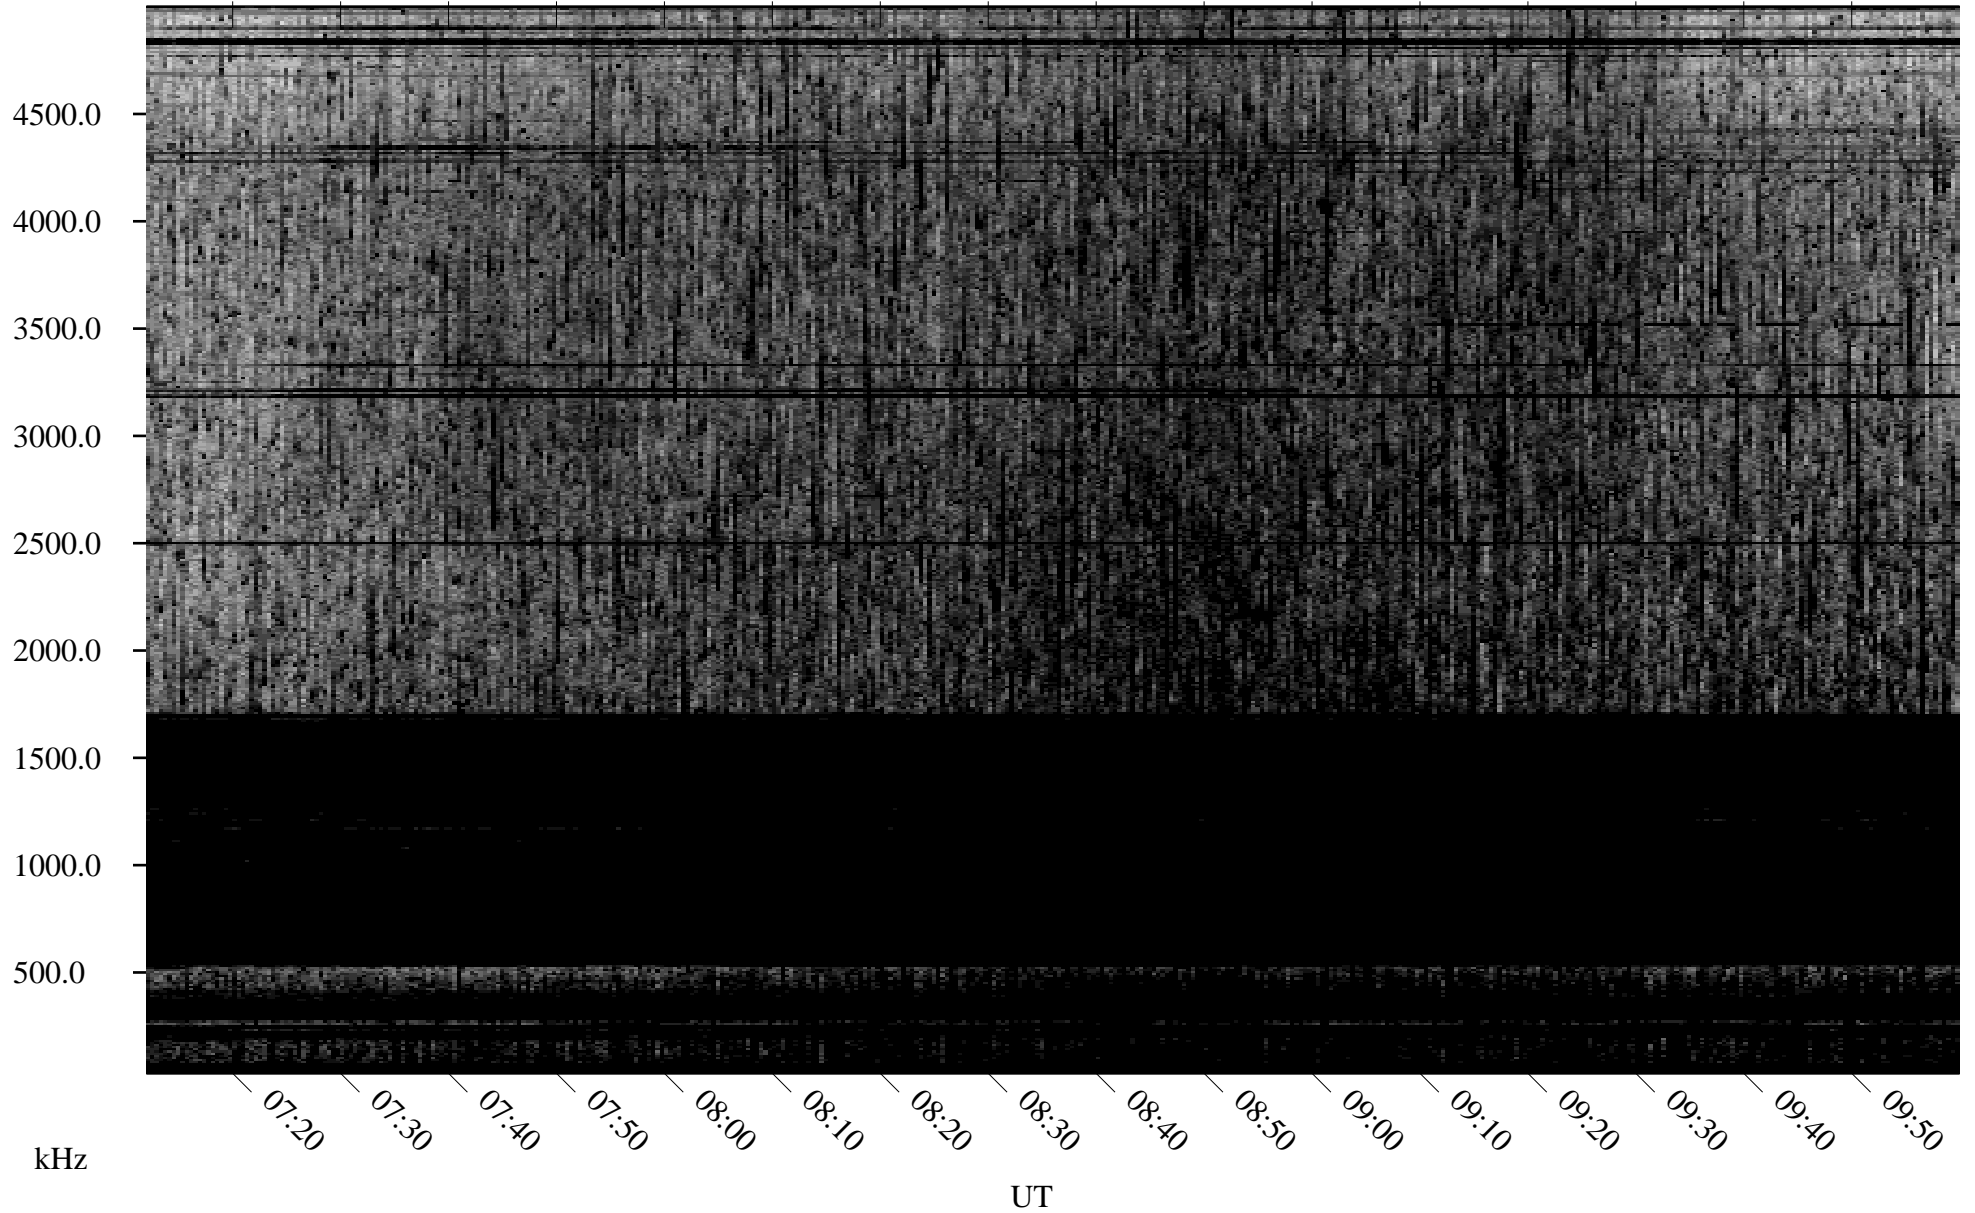

09/20/2010 Churchill, Manitoba

Linear Scale Black = 161 White = 15

ch10263l.r00SUm max_12

Page 1

09/20/2010 Churchill, Manitoba

Linear Scale Black = 161 White = 15

ch10263l.r00SUm max_12

Page 2

09/21/2010 Churchill, Manitoba

Linear Scale Black = 161 White = 15

ch10263l.r00SUm max_12

Page 3

09/21/2010 Churchill, Manitoba

Linear Scale Black = 161 White = 15

ch10263l.r00SUm max_12

Page 4

09/21/2010 Churchill, Manitoba

Linear Scale Black = 161 White = 15

ch10263l.r00SUm max_12

Page 5

09/21/2010 Churchill, Manitoba

Linear Scale Black = 161 White = 15

ch10263l.r00SUm max_12

Page 6

09/21/2010 Churchill, Manitoba

Linear Scale Black = 161 White = 15

ch10263l.r00SUm max_12

Page 7

09/21/2010 Churchill, Manitoba

Linear Scale Black = 161 White = 15

ch10263l.r00SUm max_12