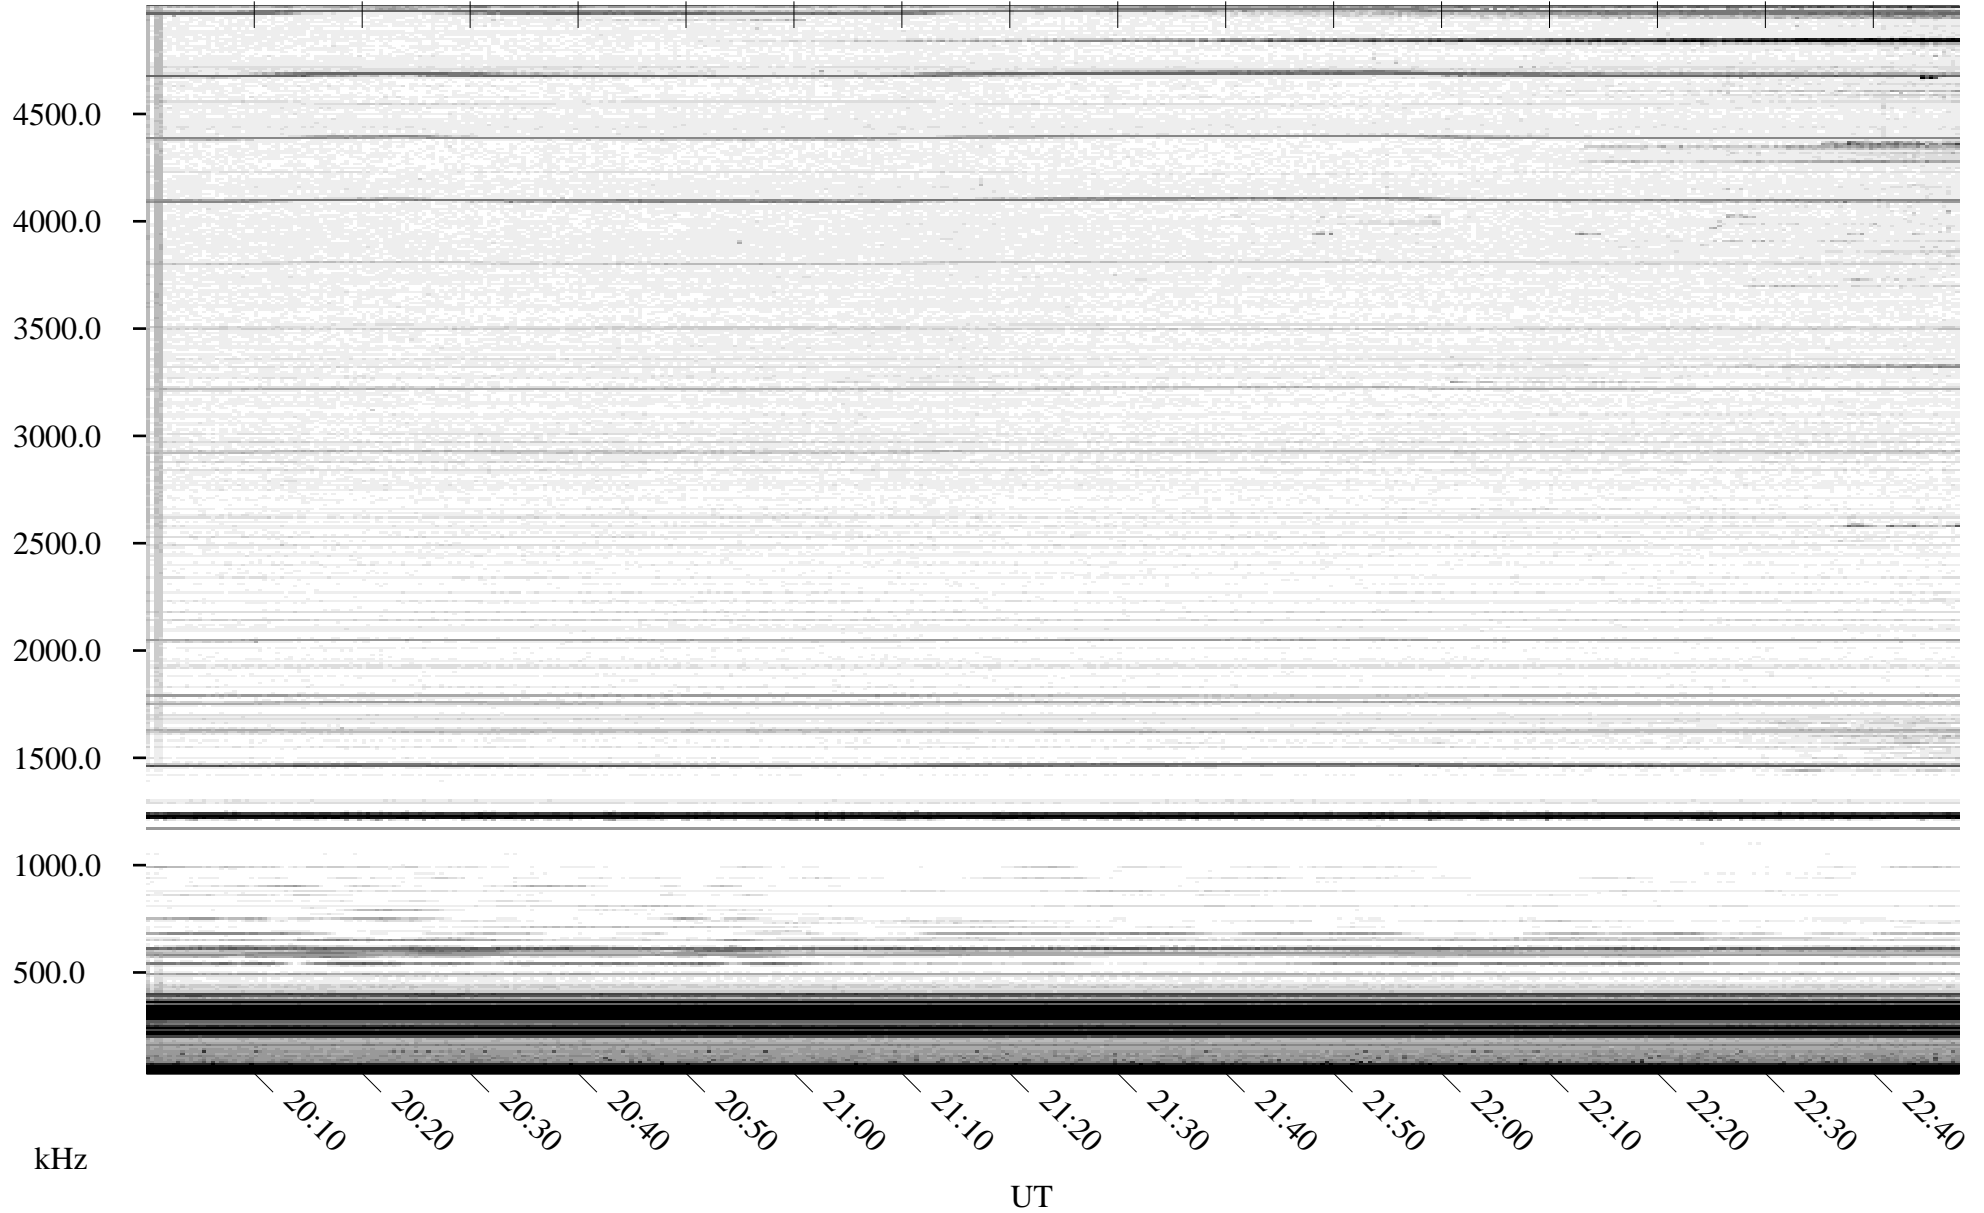

09/20/2010 Churchill, Manitoba

Linear Scale Black = 161 White = 15

ch10263l.r00SUm max_12

Page 1

09/20/2010 Churchill, Manitoba

Linear Scale Black = 161 White = 15

ch10263l.r00SUm max_12

Page 2

09/21/2010 Churchill, Manitoba

Linear Scale Black = 161 White = 15

ch10263l.r00SUm max_12

Page 3

09/21/2010 Churchill, Manitoba

Linear Scale Black = 161 White = 15

ch10263l.r00SUm max_12

Page 4

09/21/2010 Churchill, Manitoba

Linear Scale Black = 161 White = 15

ch10263l.r00SUm max_12

Page 5

09/21/2010 Churchill, Manitoba

Linear Scale Black = 161 White = 15

ch10263l.r00SUm max_12

Page 6

09/21/2010 Churchill, Manitoba

Linear Scale Black = 161 White = 15

ch10263l.r00SUm max_12

Page 7

09/21/2010 Churchill, Manitoba

Linear Scale Black = 161 White = 15

ch10263l.r00SUm max_12