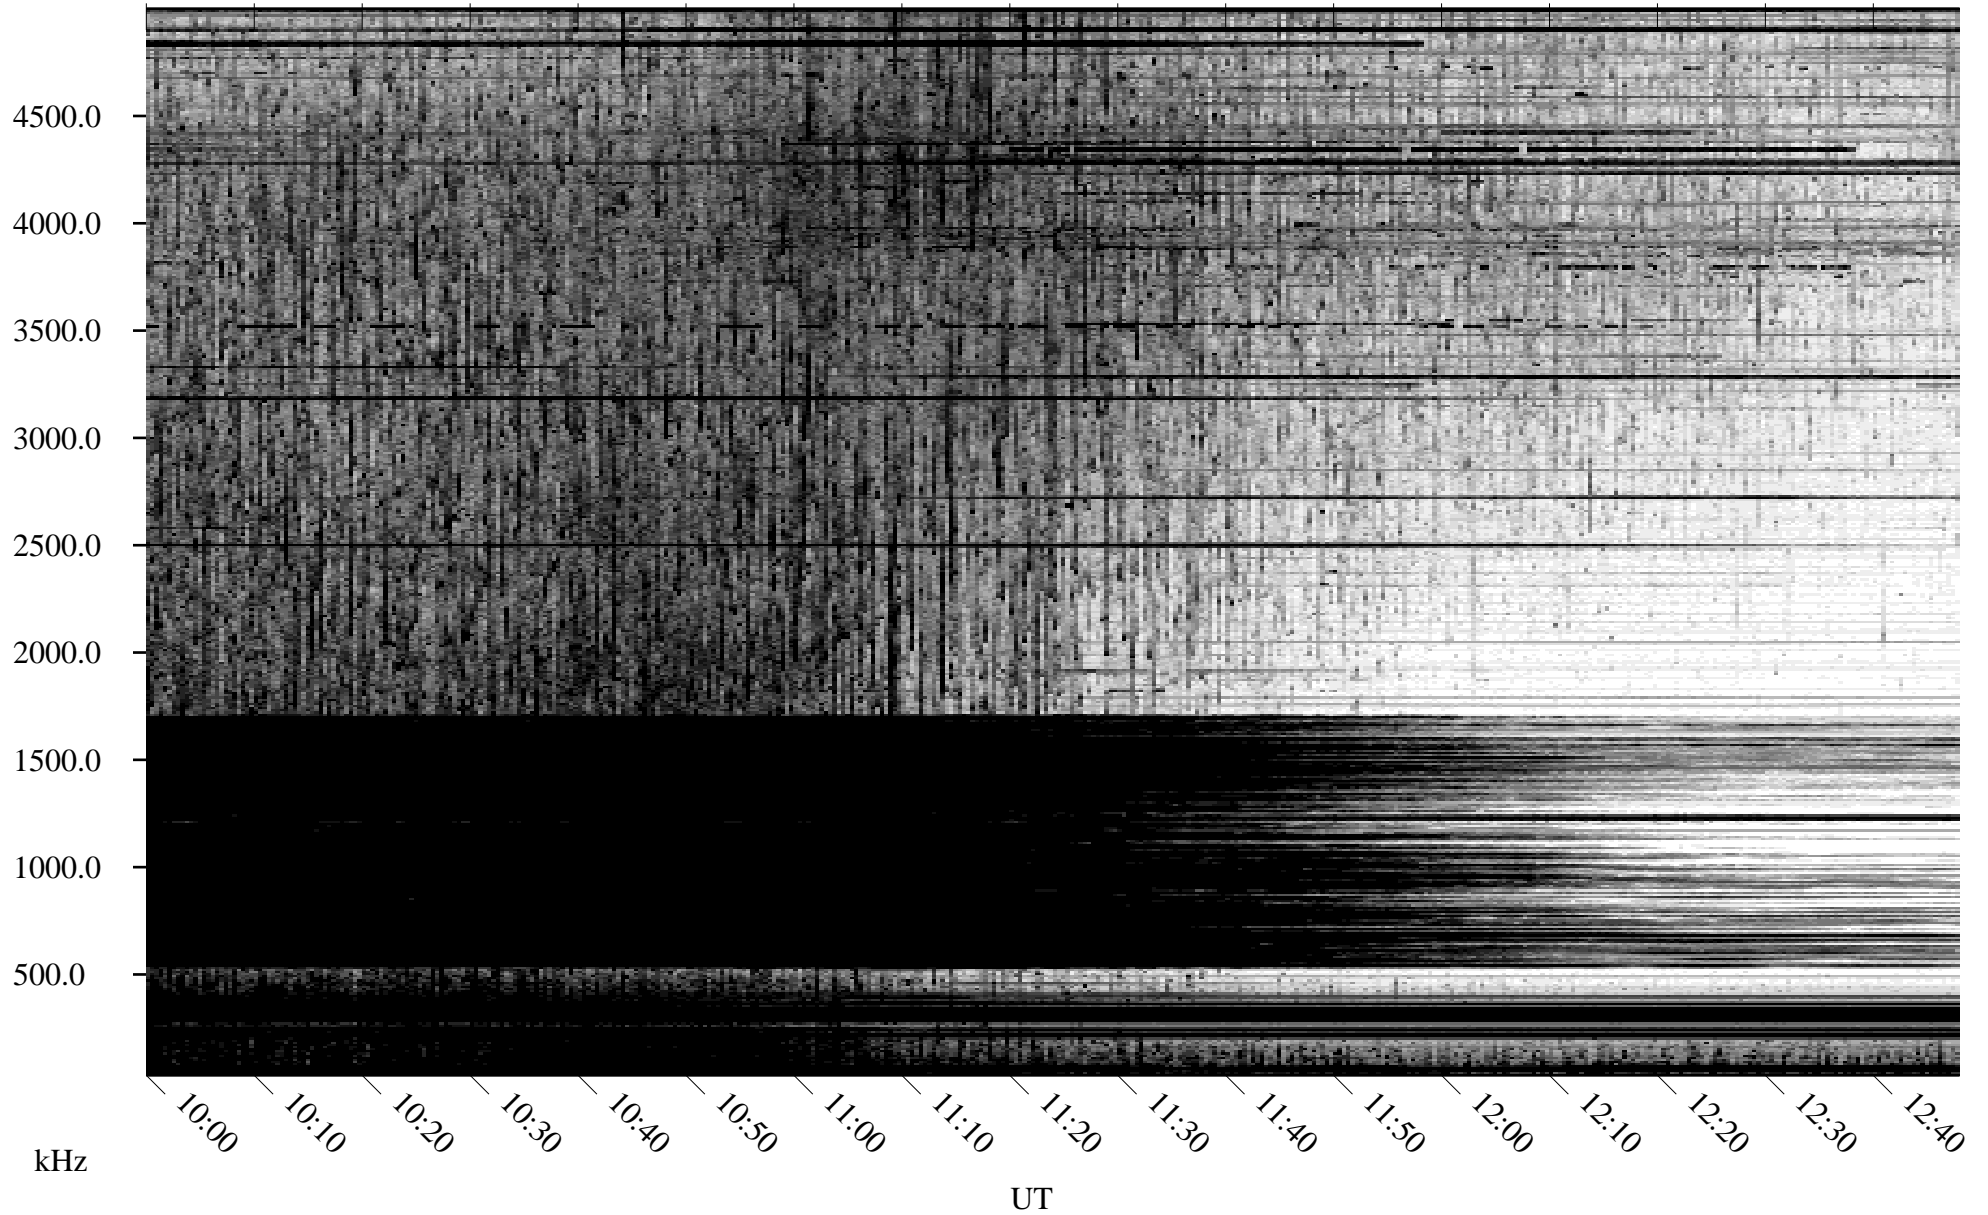

09/20/2010 Churchill, Manitoba

Linear Scale Black = 161 White = 15

ch10263l.r00SUm max_12

Page 1

09/20/2010 Churchill, Manitoba

Linear Scale Black = 161 White = 15

ch10263l.r00SUm max_12

Page 2

09/21/2010 Churchill, Manitoba

Linear Scale Black = 161 White = 15

ch10263l.r00SUm max_12

Page 3

09/21/2010 Churchill, Manitoba

Linear Scale Black = 161 White = 15

ch10263l.r00SUm max_12

Page 4

09/21/2010 Churchill, Manitoba

Linear Scale Black = 161 White = 15

ch10263l.r00SUm max_12

Page 5

09/21/2010 Churchill, Manitoba

Linear Scale Black = 161 White = 15

ch10263l.r00SUm max_12

Page 6

09/21/2010 Churchill, Manitoba

Linear Scale Black = 161 White = 15

ch10263l.r00SUm max_12

Page 7

09/21/2010 Churchill, Manitoba

Linear Scale Black = 161 White = 15

ch10263l.r00SUm max_12