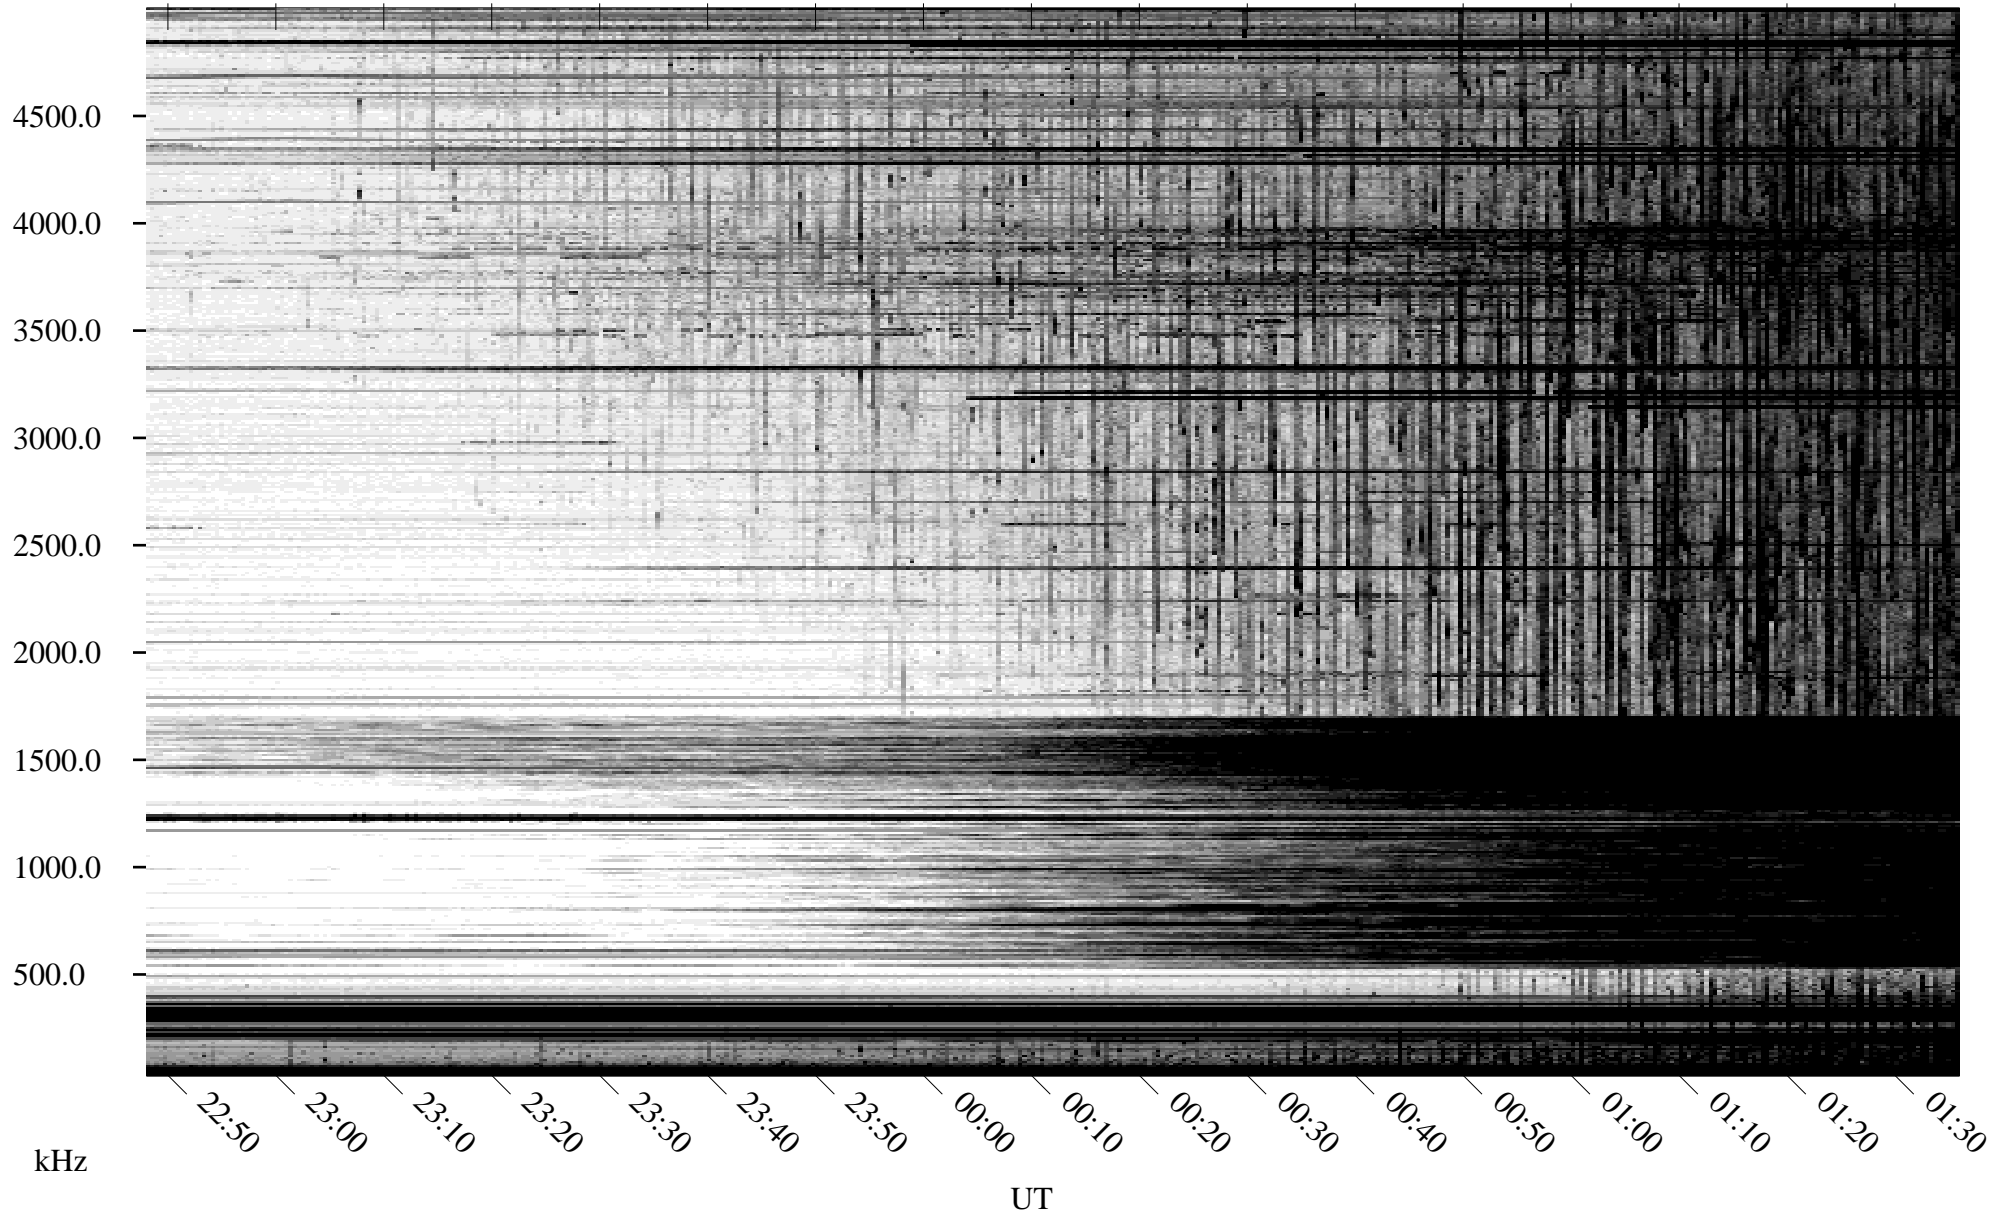

09/20/2010 Churchill, Manitoba

Linear Scale Black = 161 White = 15

ch10263l.r00SUm max_12

Page 1

09/20/2010 Churchill, Manitoba

Linear Scale Black = 161 White = 15

ch10263l.r00SUm max_12

Page 2

09/21/2010 Churchill, Manitoba

Linear Scale Black = 161 White = 15

ch10263l.r00SUm max_12

Page 3

09/21/2010 Churchill, Manitoba

Linear Scale Black = 161 White = 15

ch10263l.r00SUm max_12

Page 4

09/21/2010 Churchill, Manitoba

Linear Scale Black = 161 White = 15

ch10263l.r00SUm max_12

Page 5

09/21/2010 Churchill, Manitoba

Linear Scale Black = 161 White = 15

ch10263l.r00SUm max_12

Page 6

09/21/2010 Churchill, Manitoba

Linear Scale Black = 161 White = 15

ch10263l.r00SUm max_12

Page 7

09/21/2010 Churchill, Manitoba

Linear Scale Black = 161 White = 15

ch10263l.r00SUm max_12