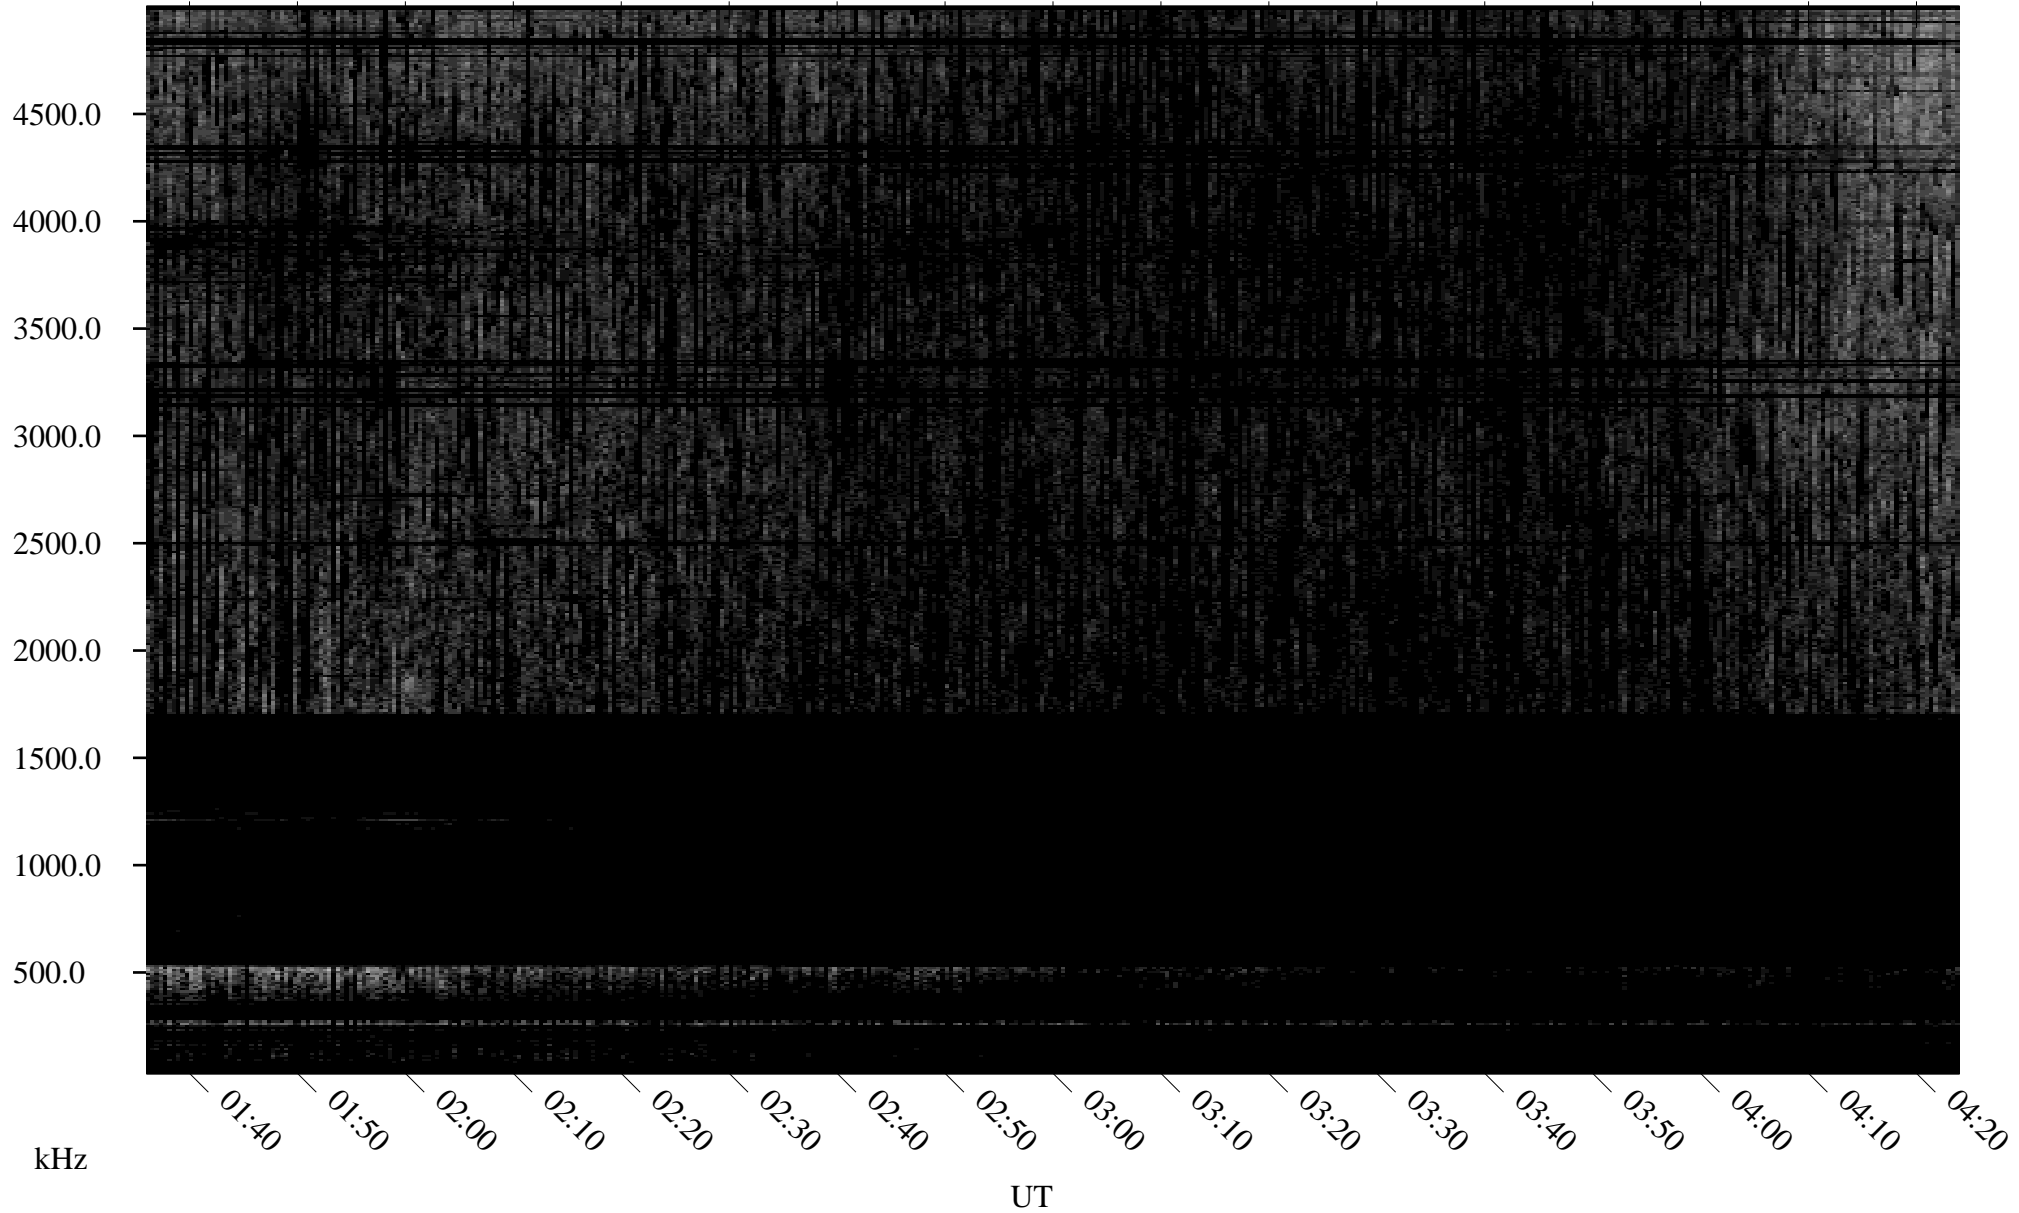

09/20/2010 Churchill, Manitoba

Linear Scale Black = 161 White = 15

ch10263l.r00SUm max_12

Page 1

09/20/2010 Churchill, Manitoba

Linear Scale Black = 161 White = 15

ch10263l.r00SUm max_12

Page 2

09/21/2010 Churchill, Manitoba

Linear Scale Black = 161 White = 15

ch10263l.r00SUm max_12

Page 3

09/21/2010 Churchill, Manitoba

Linear Scale Black = 161 White = 15

ch10263l.r00SUm max_12

Page 4

09/21/2010 Churchill, Manitoba

Linear Scale Black = 161 White = 15

ch10263l.r00SUm max_12

Page 5

09/21/2010 Churchill, Manitoba

Linear Scale Black = 161 White = 15

ch10263l.r00SUm max_12

Page 6

09/21/2010 Churchill, Manitoba

Linear Scale Black = 161 White = 15

ch10263l.r00SUm max_12

Page 7

09/21/2010 Churchill, Manitoba

Linear Scale Black = 161 White = 15

ch10263l.r00SUm max_12