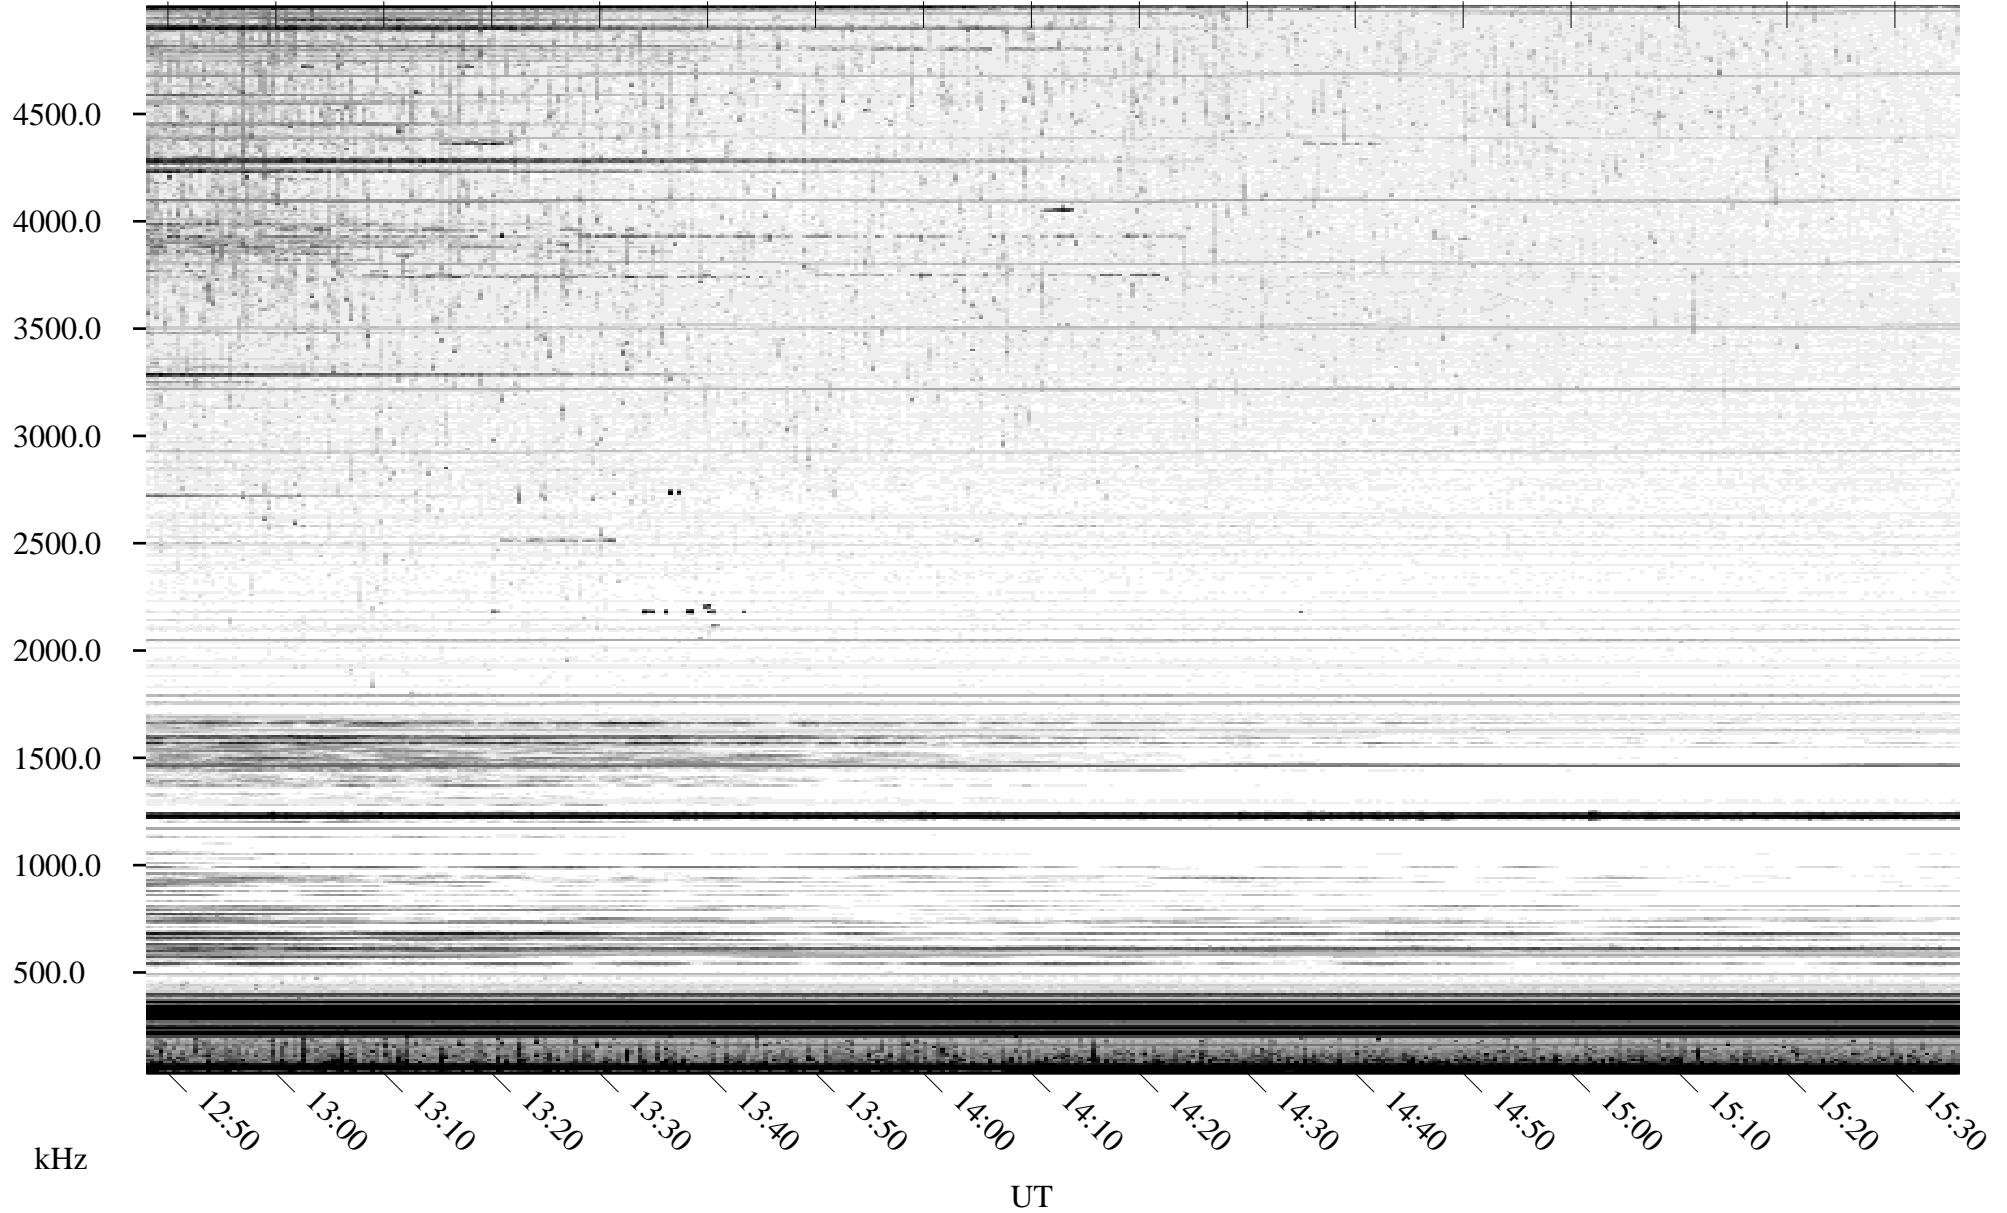

09/20/2010 Churchill, Manitoba

Linear Scale Black = 161 White = 15

ch10263l.r00SUm max_12

Page 1

09/20/2010 Churchill, Manitoba

Linear Scale Black = 161 White = 15

ch10263l.r00SUm max_12

Page 2

09/21/2010 Churchill, Manitoba

Linear Scale Black = 161 White = 15

ch10263l.r00SUm max_12

Page 3

09/21/2010 Churchill, Manitoba

Linear Scale Black = 161 White = 15

ch10263l.r00SUm max_12

Page 4

09/21/2010 Churchill, Manitoba

Linear Scale Black = 161 White = 15

ch10263l.r00SUm max_12

Page 5

09/21/2010 Churchill, Manitoba

Linear Scale Black = 161 White = 15

ch10263l.r00SUm max_12

Page 6

09/21/2010 Churchill, Manitoba

Linear Scale Black = 161 White = 15

ch10263l.r00SUm max_12

Page 7

09/21/2010 Churchill, Manitoba

Linear Scale Black = 161 White = 15

ch10263l.r00SUm max_12