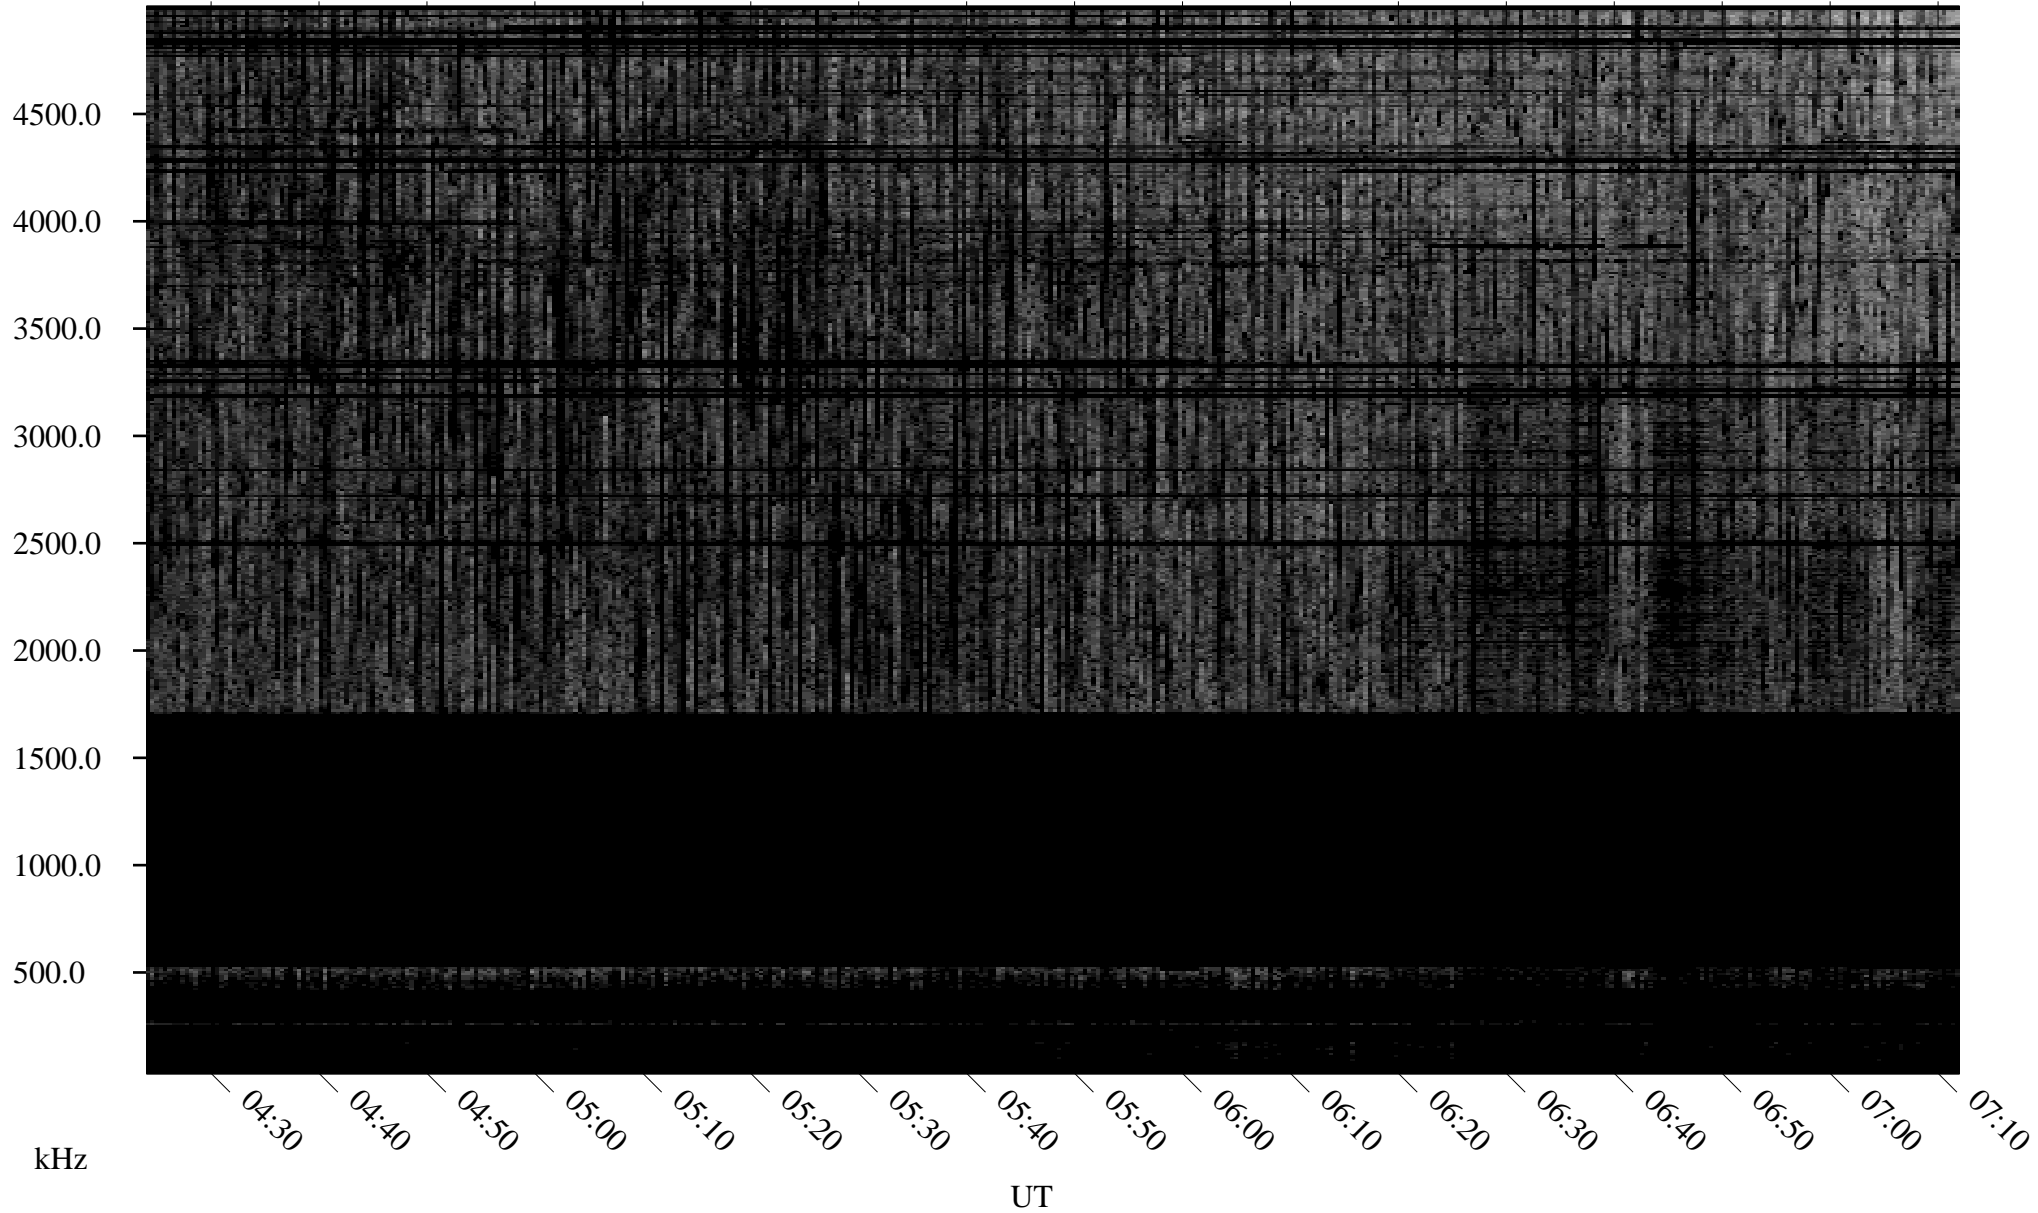

09/21/2010 Churchill, Manitoba

Linear Scale Black = 161 White = 15

ch10264l.r00SUm max_12

Page 1

09/21/2010 Churchill, Manitoba

Linear Scale Black = 161 White = 15

ch10264l.r00SUm max_12

Page 2

09/22/2010 Churchill, Manitoba

Linear Scale Black = 161 White = 15

ch10264l.r00SUm max_12

Page 3

09/22/2010 Churchill, Manitoba

Linear Scale Black = 161 White = 15

ch10264l.r00SUm max_12

Page 4

09/22/2010 Churchill, Manitoba

Linear Scale Black = 161 White = 15

ch10264l.r00SUm max_12

Page 5

09/22/2010 Churchill, Manitoba

Linear Scale Black = 161 White = 15

ch10264l.r00SUm max_12

Page 6

09/22/2010 Churchill, Manitoba

Linear Scale Black = 161 White = 15

ch10264l.r00SUm max_12

Page 7

09/22/2010 Churchill, Manitoba

Linear Scale Black = 161 White = 15

ch10264l.r00SUm max_12

Page 8