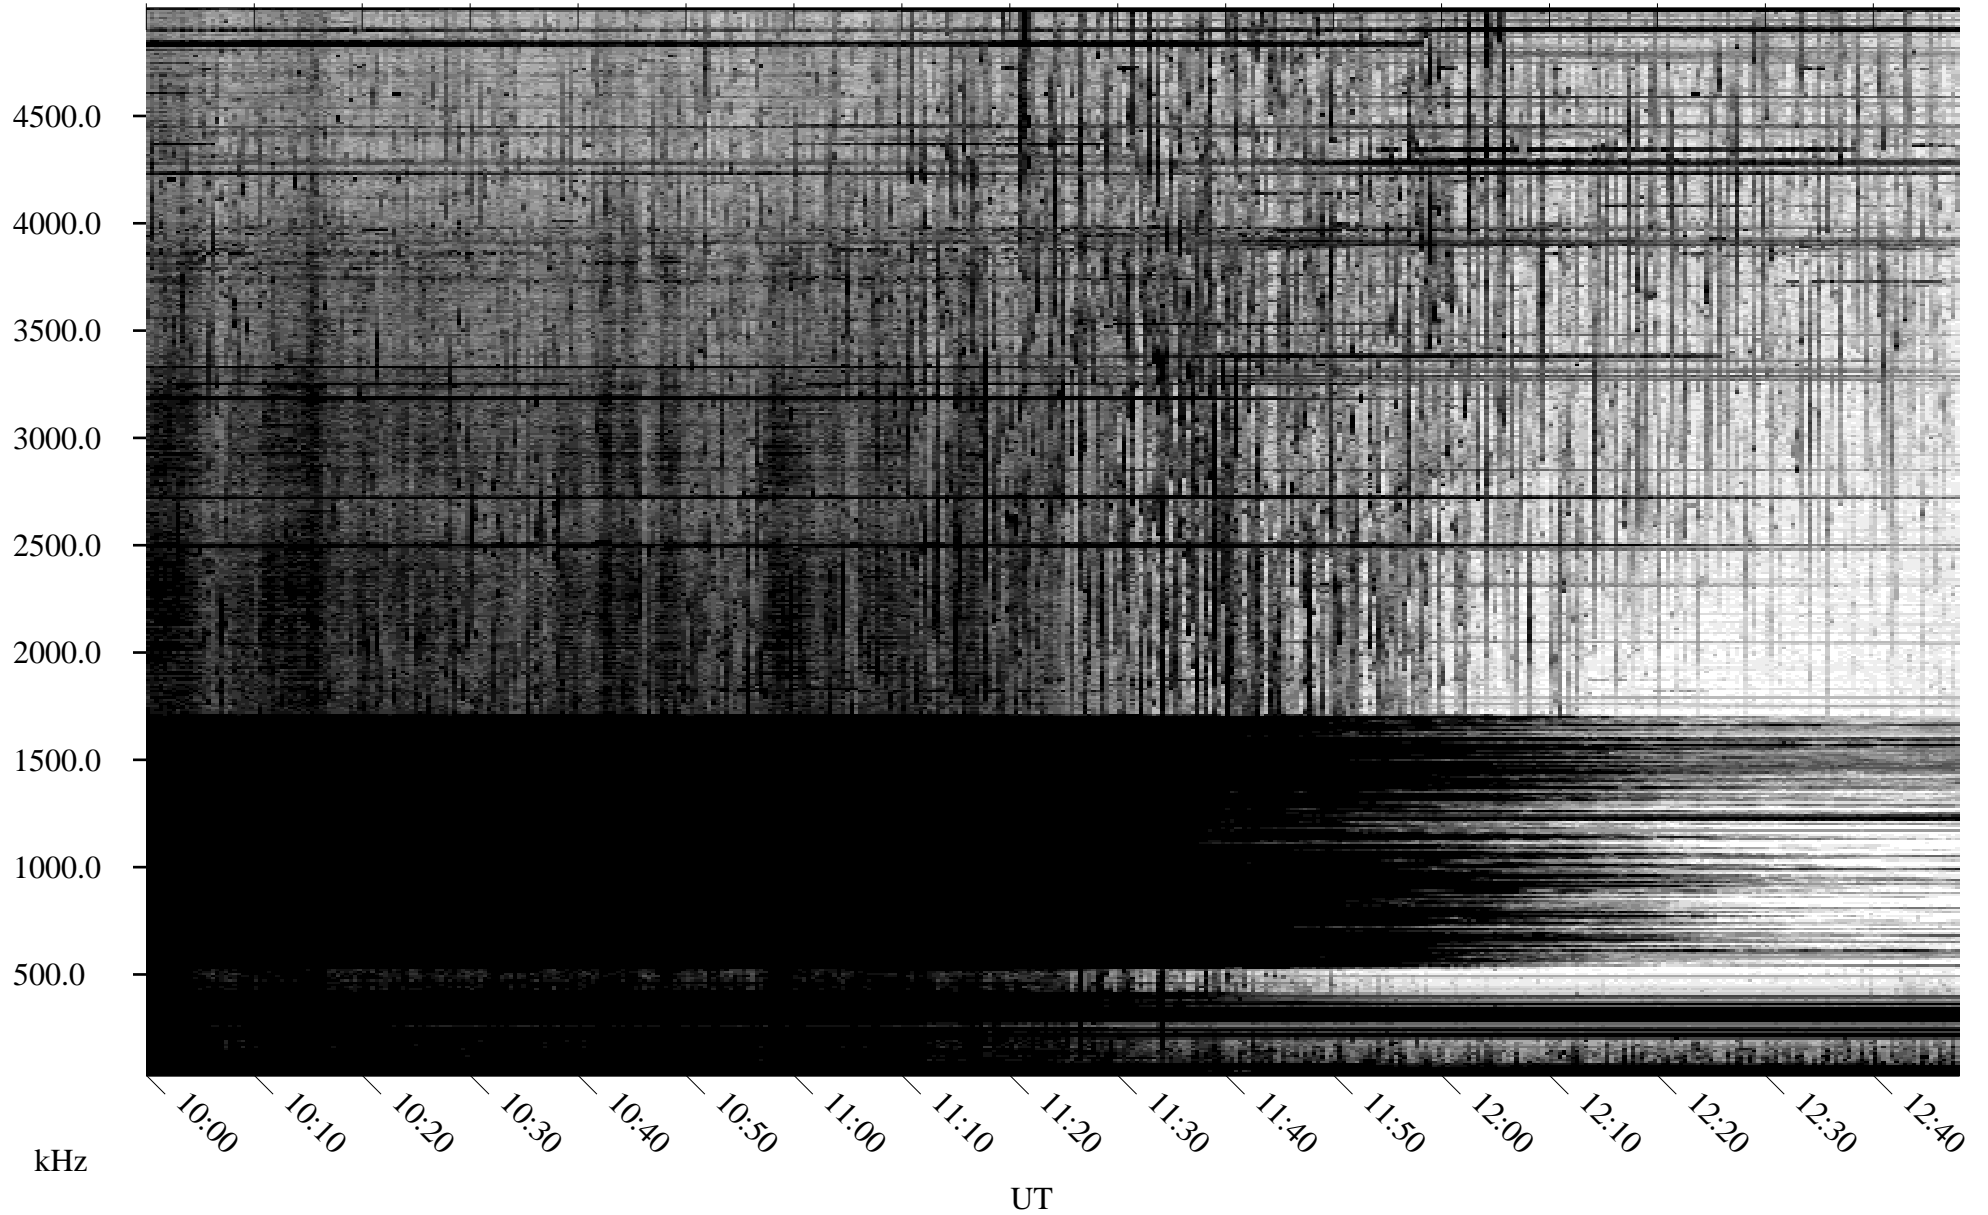

09/21/2010 Churchill, Manitoba

Linear Scale Black = 161 White = 15

ch10264l.r00SUm max_12

Page 1

09/21/2010 Churchill, Manitoba

Linear Scale Black = 161 White = 15

ch10264l.r00SUm max_12

Page 2

09/22/2010 Churchill, Manitoba

Linear Scale Black = 161 White = 15

ch10264l.r00SUm max_12

Page 3

09/22/2010 Churchill, Manitoba

Linear Scale Black = 161 White = 15

ch10264l.r00SUm max_12

Page 4

09/22/2010 Churchill, Manitoba

Linear Scale Black = 161 White = 15

ch10264l.r00SUm max_12

Page 5

09/22/2010 Churchill, Manitoba

Linear Scale Black = 161 White = 15

ch10264l.r00SUm max_12

Page 6

09/22/2010 Churchill, Manitoba

Linear Scale Black = 161 White = 15

ch10264l.r00SUm max_12

Page 7

09/22/2010 Churchill, Manitoba

Linear Scale Black = 161 White = 15

ch10264l.r00SUm max_12

Page 8