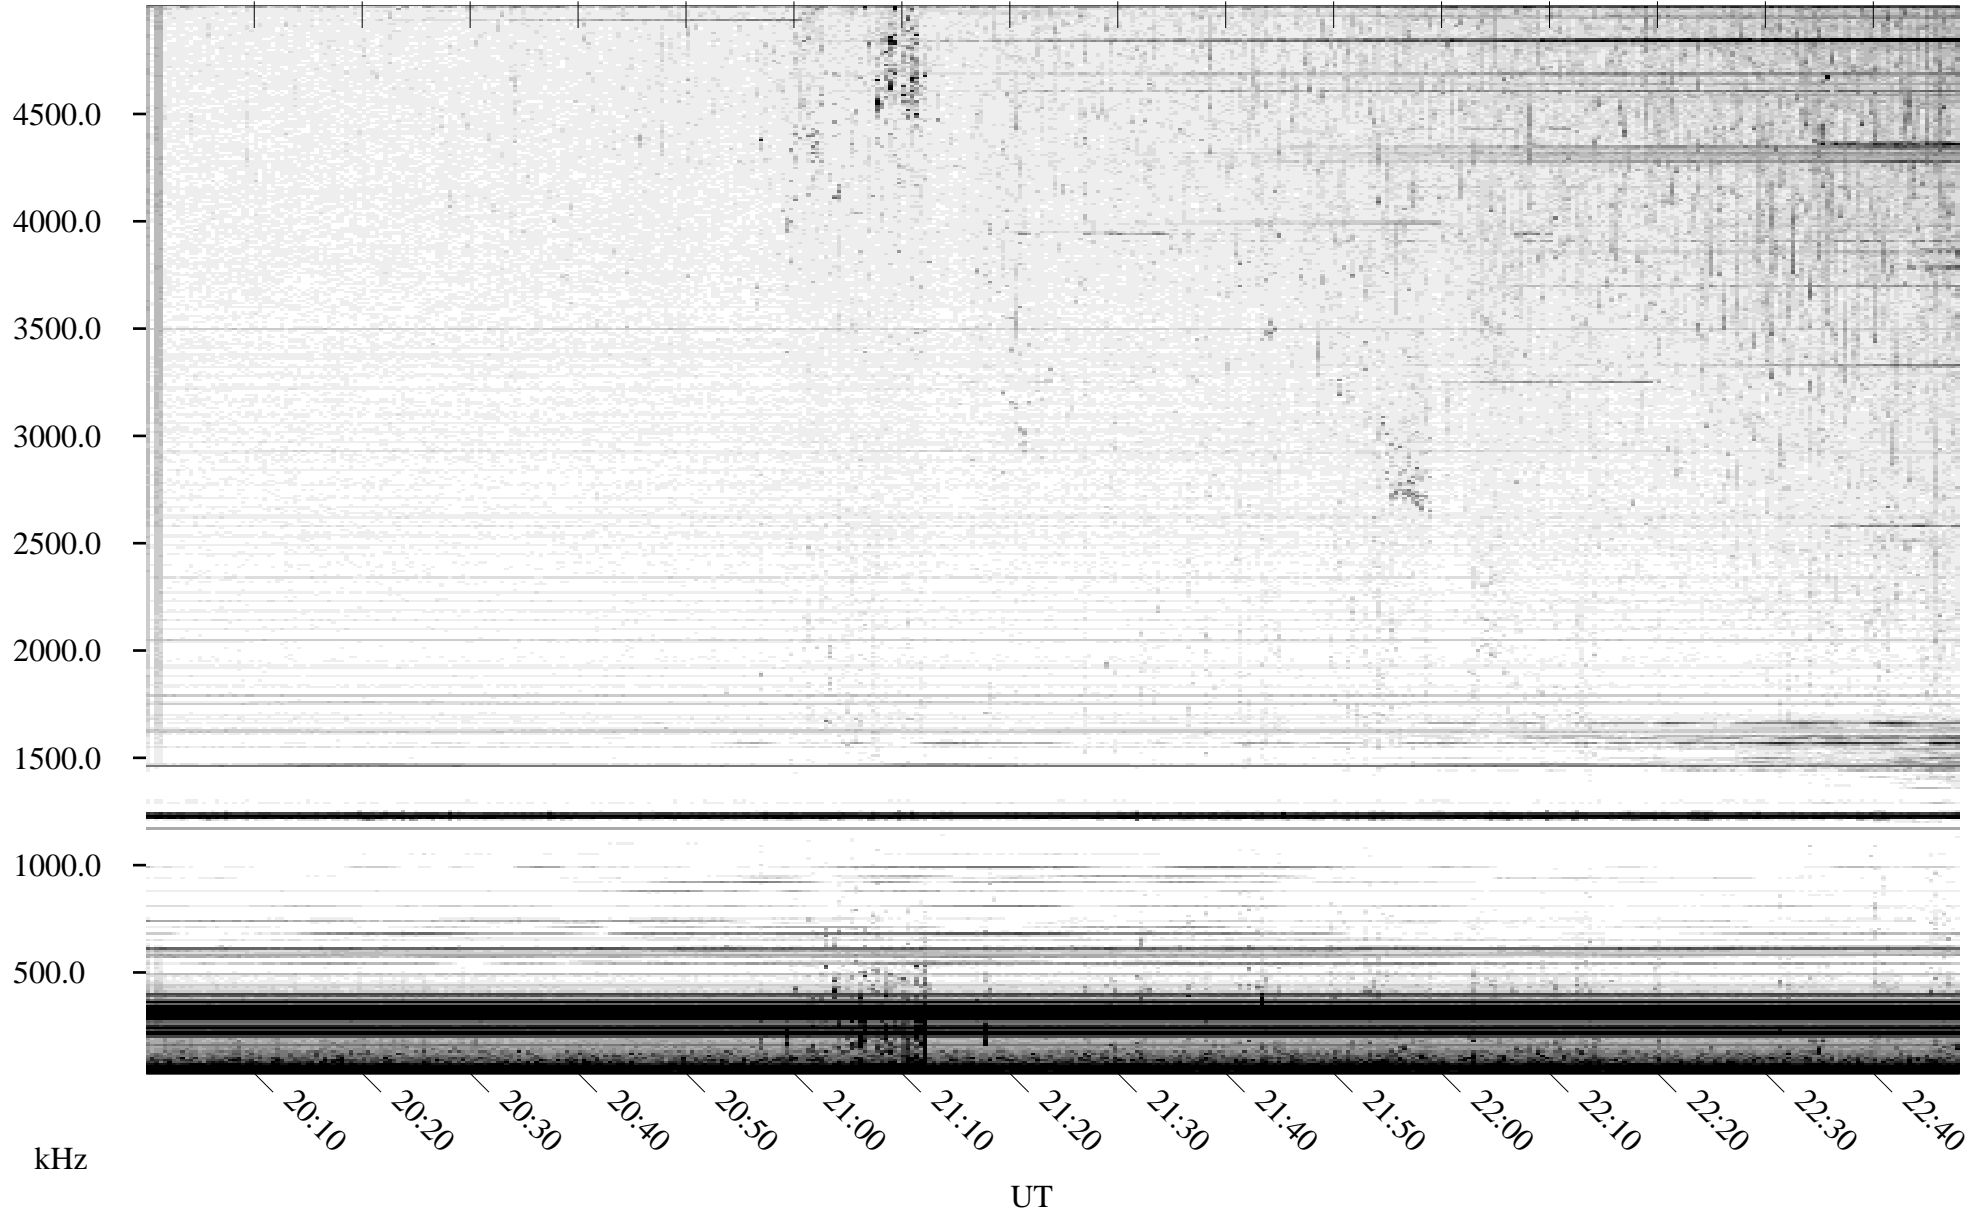

09/21/2010 Churchill, Manitoba

Linear Scale Black = 161 White = 15

ch10264l.r00SUm max_12

Page 1

09/21/2010 Churchill, Manitoba

Linear Scale Black = 161 White = 15

ch10264l.r00SUm max_12

Page 2

09/22/2010 Churchill, Manitoba

Linear Scale Black = 161 White = 15

ch10264l.r00SUm max_12

Page 3

09/22/2010 Churchill, Manitoba

Linear Scale Black = 161 White = 15

ch10264l.r00SUm max_12

Page 4

09/22/2010 Churchill, Manitoba

Linear Scale Black = 161 White = 15

ch10264l.r00SUm max_12

Page 5

09/22/2010 Churchill, Manitoba

Linear Scale Black = 161 White = 15

ch10264l.r00SUm max_12

Page 6

09/22/2010 Churchill, Manitoba

Linear Scale Black = 161 White = 15

ch10264l.r00SUm max_12

Page 7

09/22/2010 Churchill, Manitoba

Linear Scale Black = 161 White = 15

ch10264l.r00SUm max_12

Page 8