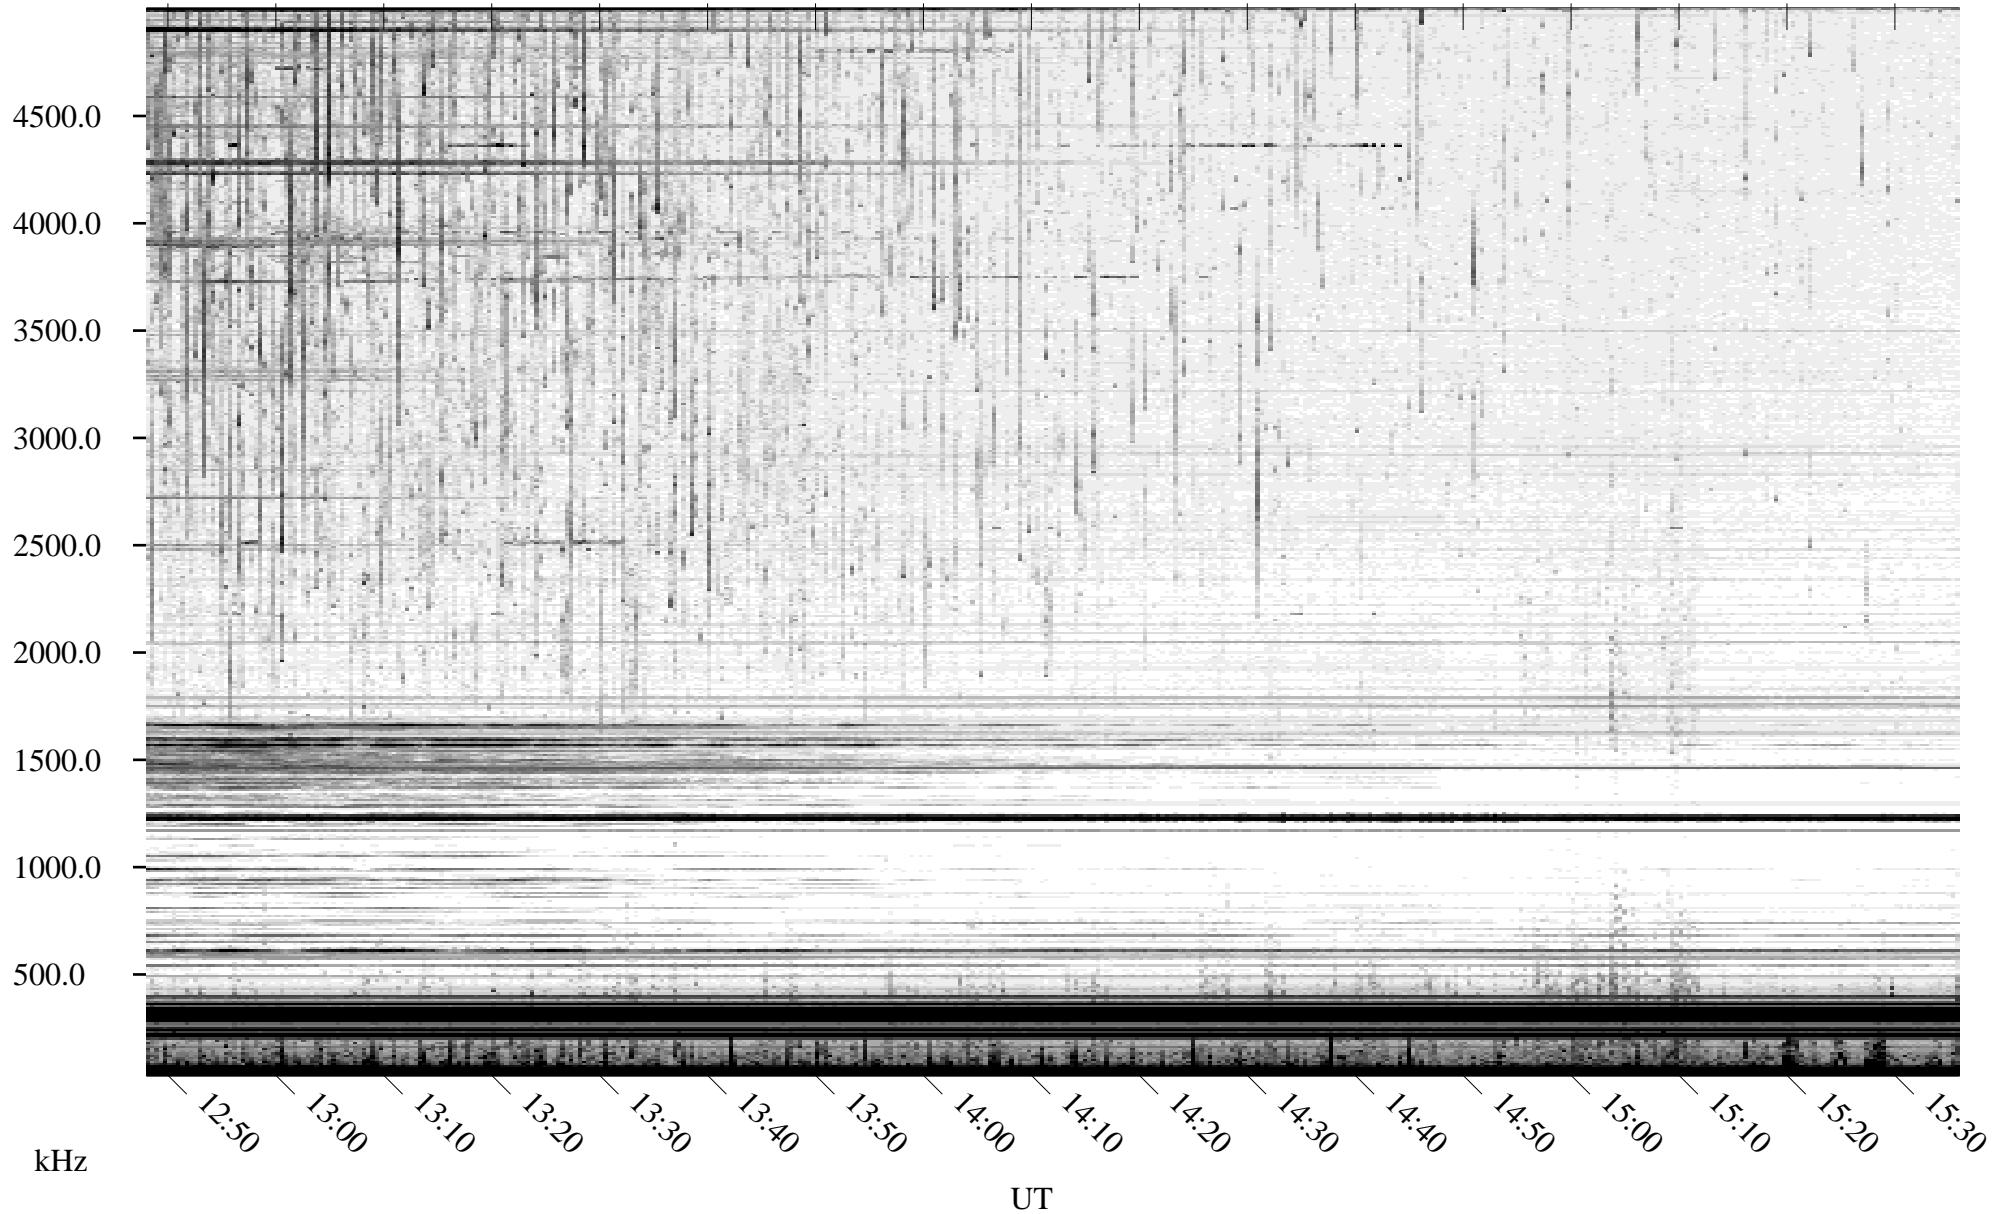

09/21/2010 Churchill, Manitoba

Linear Scale Black = 161 White = 15

ch10264l.r00SUm max_12

Page 1

09/21/2010 Churchill, Manitoba

Linear Scale Black = 161 White = 15

ch10264l.r00SUm max_12

Page 2

09/22/2010 Churchill, Manitoba

Linear Scale Black = 161 White = 15

ch10264l.r00SUm max_12

Page 3

09/22/2010 Churchill, Manitoba

Linear Scale Black = 161 White = 15

ch10264l.r00SUm max_12

Page 4

09/22/2010 Churchill, Manitoba

Linear Scale Black = 161 White = 15

ch10264l.r00SUm max_12

Page 5

09/22/2010 Churchill, Manitoba

Linear Scale Black = 161 White = 15

ch10264l.r00SUm max_12

Page 6

09/22/2010 Churchill, Manitoba

Linear Scale Black = 161 White = 15

ch10264l.r00SUm max_12

Page 7

09/22/2010 Churchill, Manitoba

Linear Scale Black = 161 White = 15

ch10264l.r00SUm max_12

Page 8