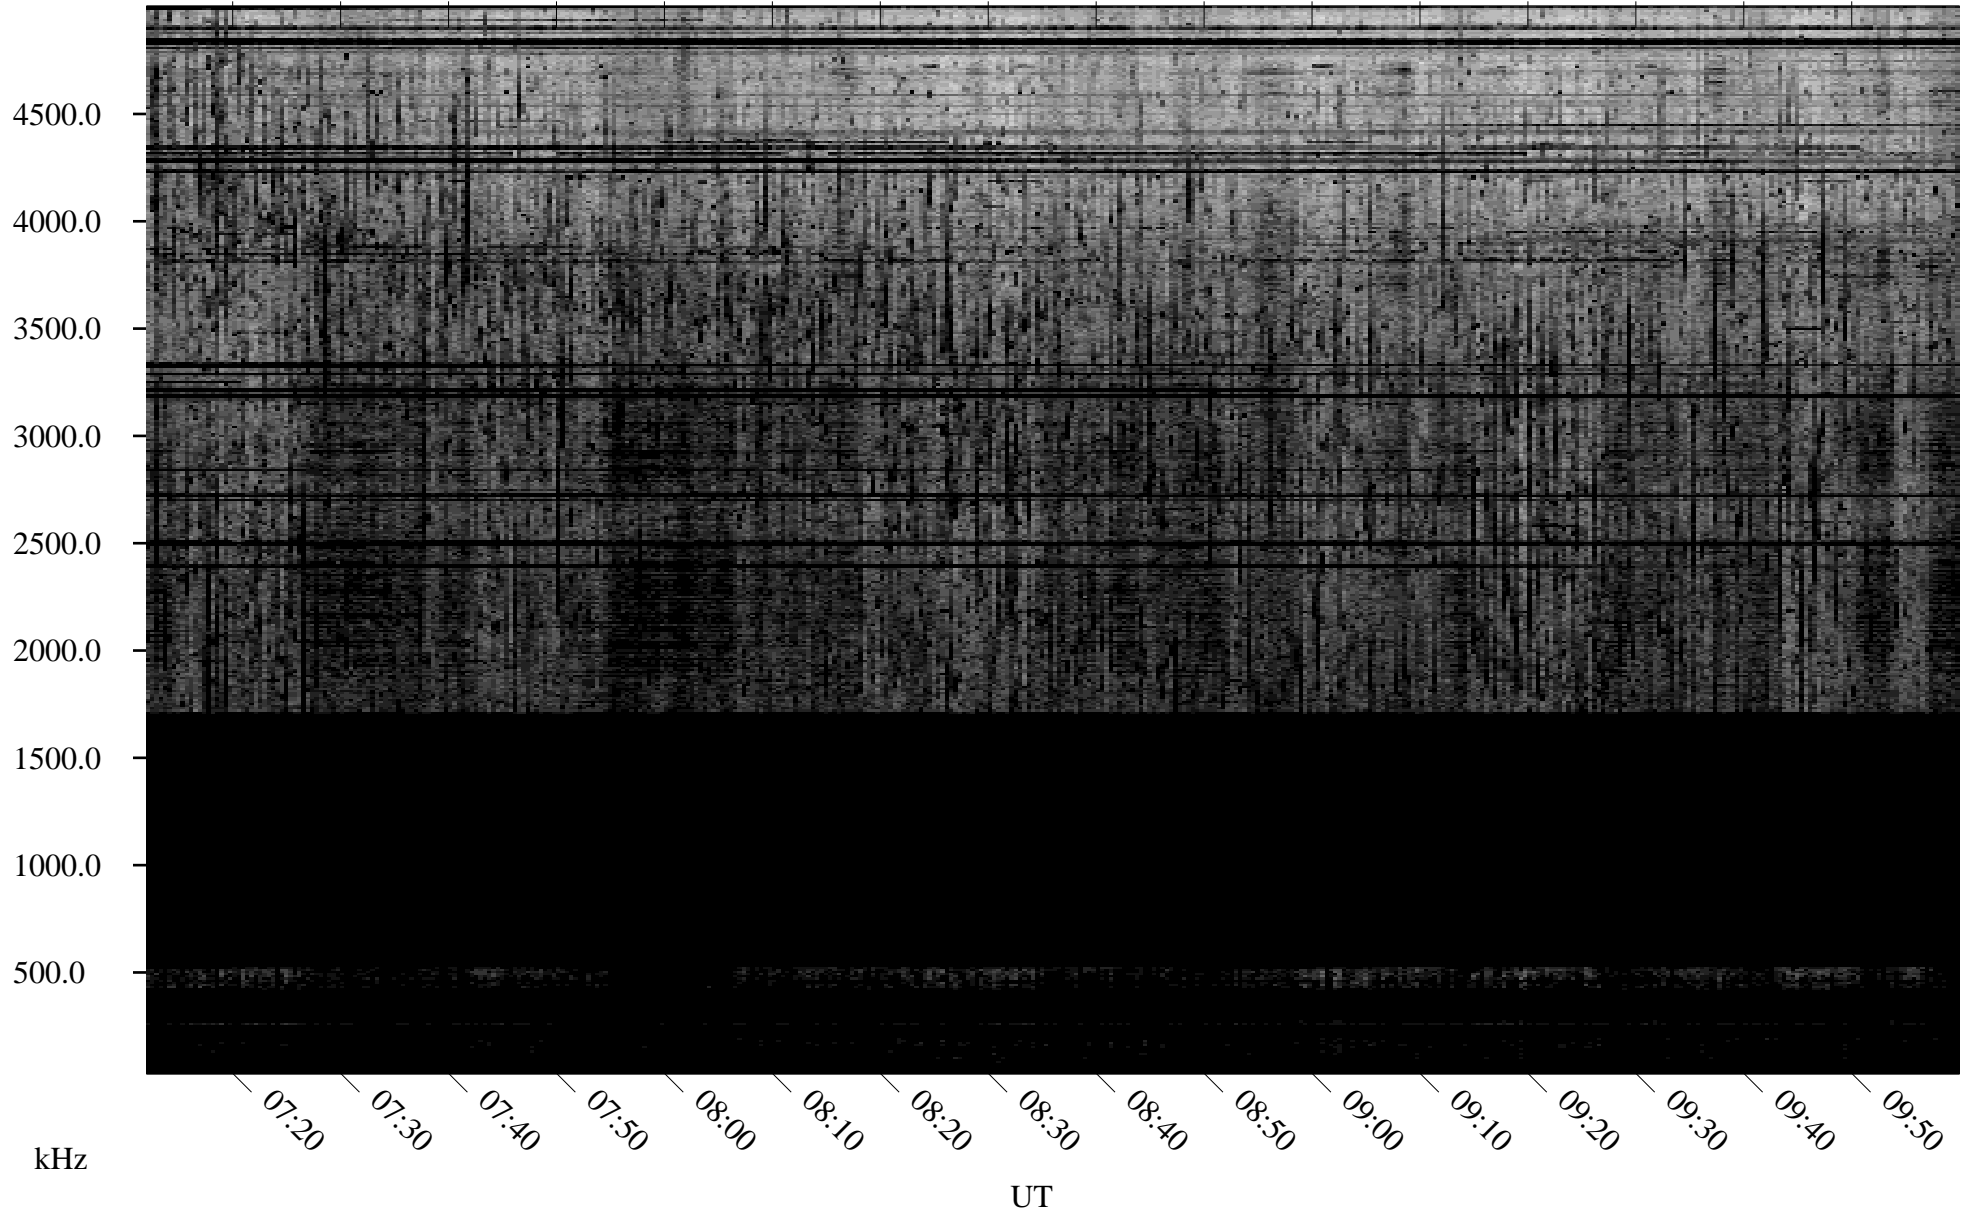

09/21/2010 Churchill, Manitoba

Linear Scale Black = 161 White = 15

ch10264l.r00SUm max_12

Page 1

09/21/2010 Churchill, Manitoba

Linear Scale Black = 161 White = 15

ch10264l.r00SUm max_12

Page 2

09/22/2010 Churchill, Manitoba

Linear Scale Black = 161 White = 15

ch10264l.r00SUm max_12

Page 3

09/22/2010 Churchill, Manitoba

Linear Scale Black = 161 White = 15

ch10264l.r00SUm max_12

Page 4

09/22/2010 Churchill, Manitoba

Linear Scale Black = 161 White = 15

ch10264l.r00SUm max_12

Page 5

09/22/2010 Churchill, Manitoba

Linear Scale Black = 161 White = 15

ch10264l.r00SUm max_12

Page 6

09/22/2010 Churchill, Manitoba

Linear Scale Black = 161 White = 15

ch10264l.r00SUm max_12

Page 7

09/22/2010 Churchill, Manitoba

Linear Scale Black = 161 White = 15

ch10264l.r00SUm max_12

Page 8