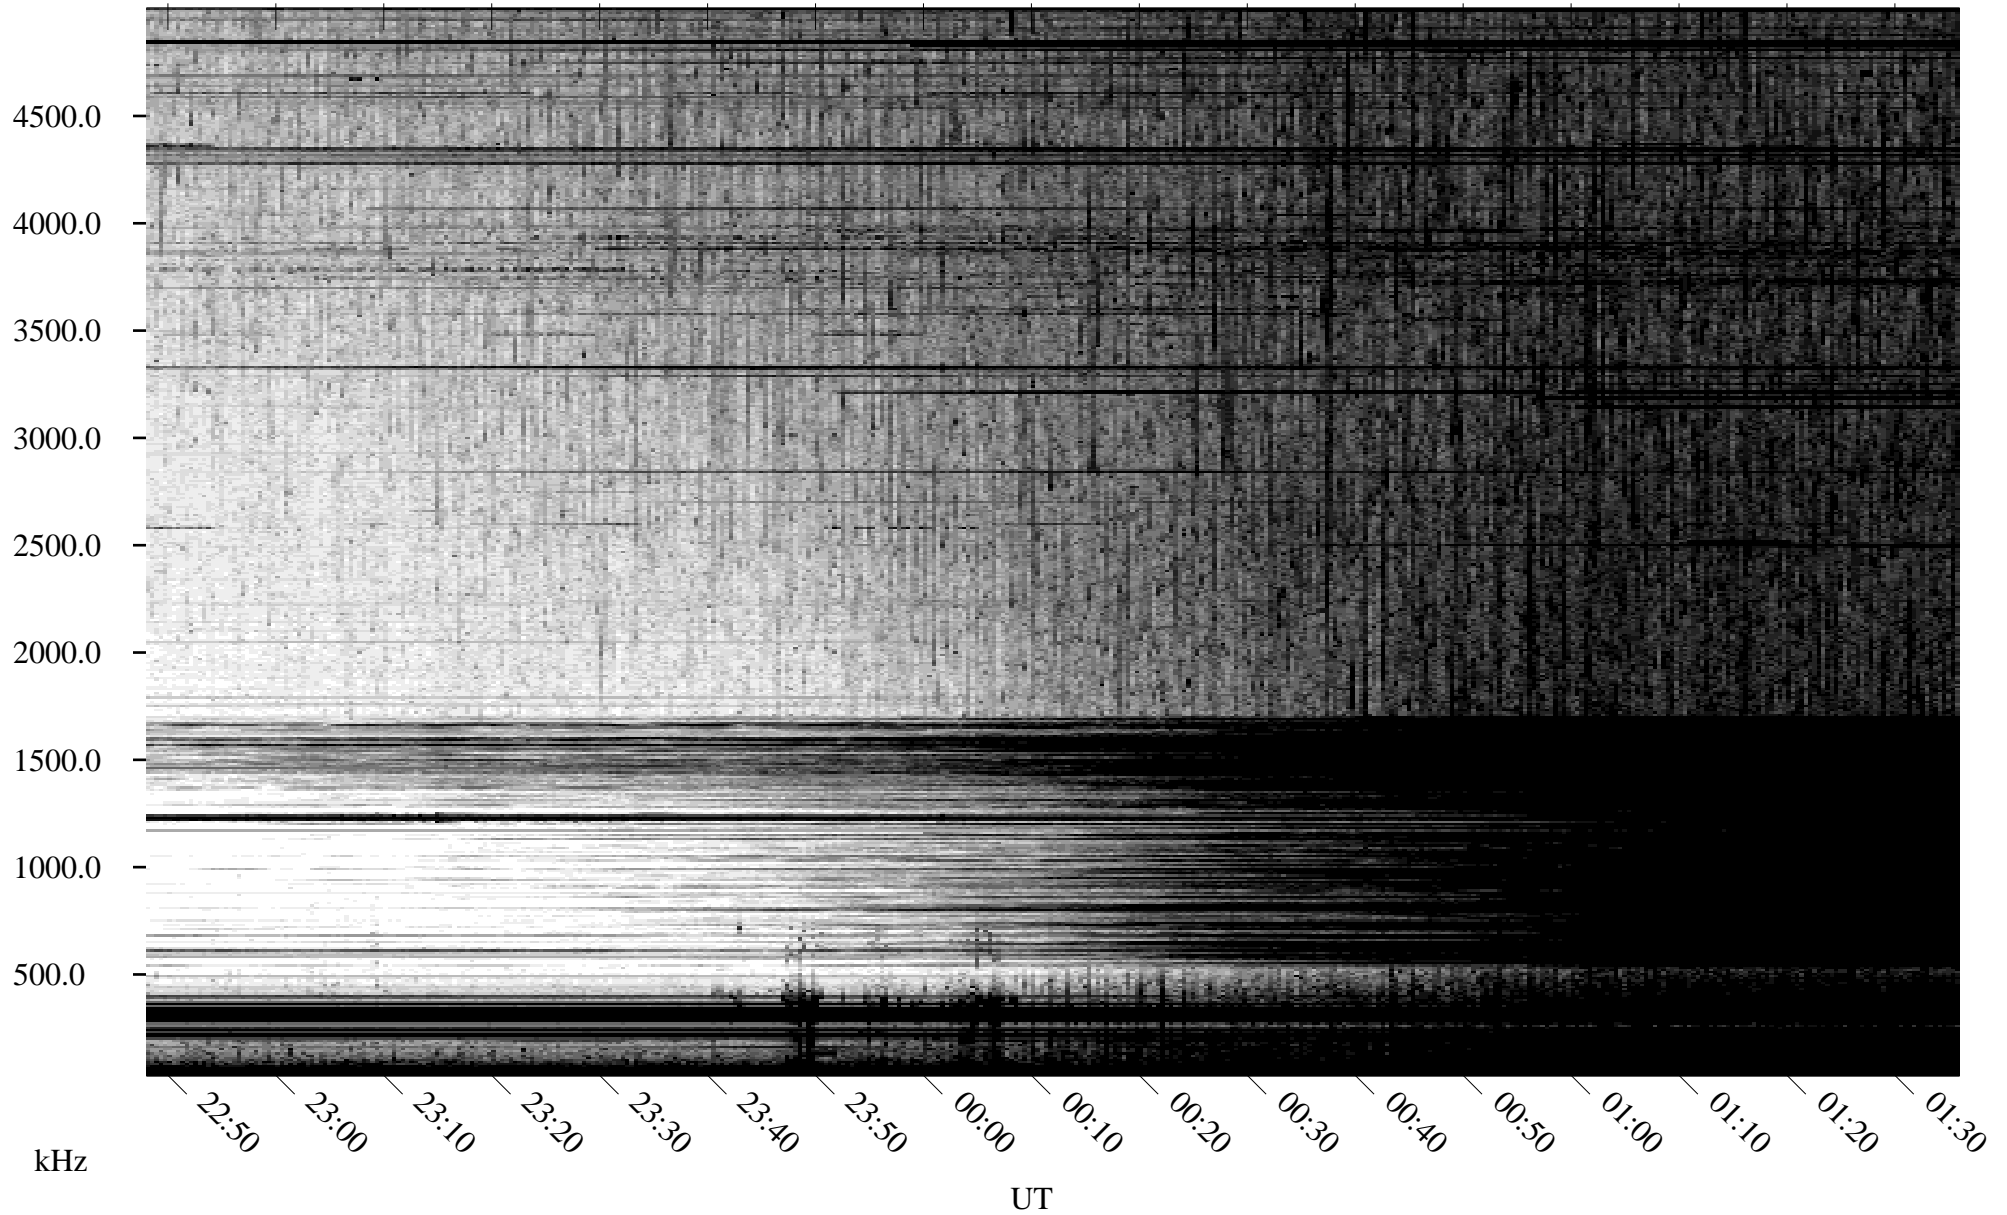

09/21/2010 Churchill, Manitoba

Linear Scale Black = 161 White = 15

ch10264l.r00SUm max_12

Page 1

09/21/2010 Churchill, Manitoba

Linear Scale Black = 161 White = 15

ch10264l.r00SUm max_12

Page 2

09/22/2010 Churchill, Manitoba

Linear Scale Black = 161 White = 15

ch10264l.r00SUm max_12

Page 3

09/22/2010 Churchill, Manitoba

Linear Scale Black = 161 White = 15

ch10264l.r00SUm max_12

Page 4

09/22/2010 Churchill, Manitoba

Linear Scale Black = 161 White = 15

ch10264l.r00SUm max_12

Page 5

09/22/2010 Churchill, Manitoba

Linear Scale Black = 161 White = 15

ch10264l.r00SUm max_12

Page 6

09/22/2010 Churchill, Manitoba

Linear Scale Black = 161 White = 15

ch10264l.r00SUm max_12

Page 7

09/22/2010 Churchill, Manitoba

Linear Scale Black = 161 White = 15

ch10264l.r00SUm max_12

Page 8