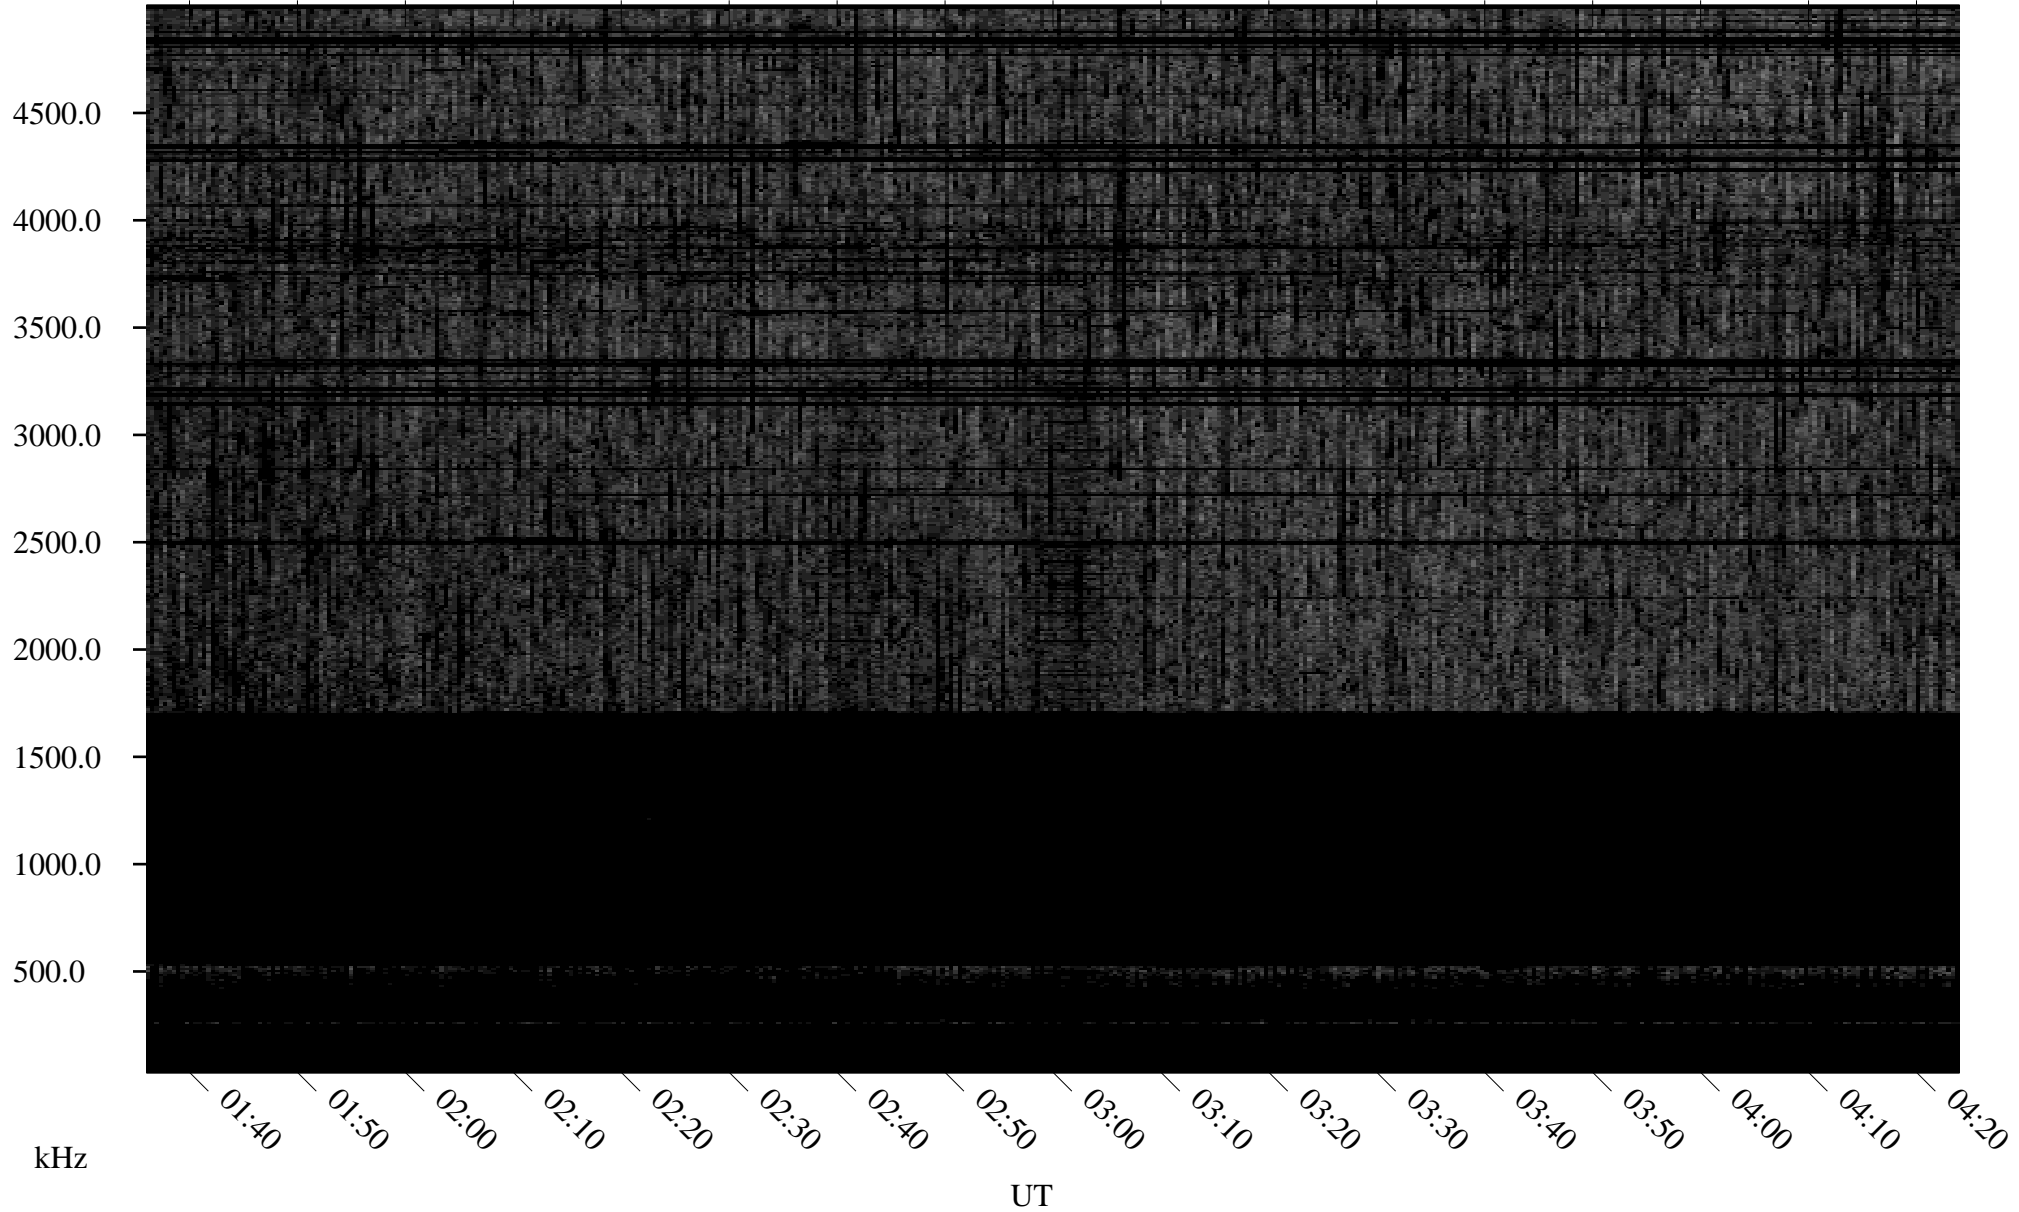

09/21/2010 Churchill, Manitoba

Linear Scale Black = 161 White = 15

ch10264l.r00SUm max_12

Page 1

09/21/2010 Churchill, Manitoba

Linear Scale Black = 161 White = 15

ch10264l.r00SUm max_12

Page 2

09/22/2010 Churchill, Manitoba

Linear Scale Black = 161 White = 15

ch10264l.r00SUm max_12

Page 3

09/22/2010 Churchill, Manitoba

Linear Scale Black = 161 White = 15

ch10264l.r00SUm max_12

Page 4

09/22/2010 Churchill, Manitoba

Linear Scale Black = 161 White = 15

ch10264l.r00SUm max_12

Page 5

09/22/2010 Churchill, Manitoba

Linear Scale Black = 161 White = 15

ch10264l.r00SUm max_12

Page 6

09/22/2010 Churchill, Manitoba

Linear Scale Black = 161 White = 15

ch10264l.r00SUm max_12

Page 7

09/22/2010 Churchill, Manitoba

Linear Scale Black = 161 White = 15

ch10264l.r00SUm max_12

Page 8