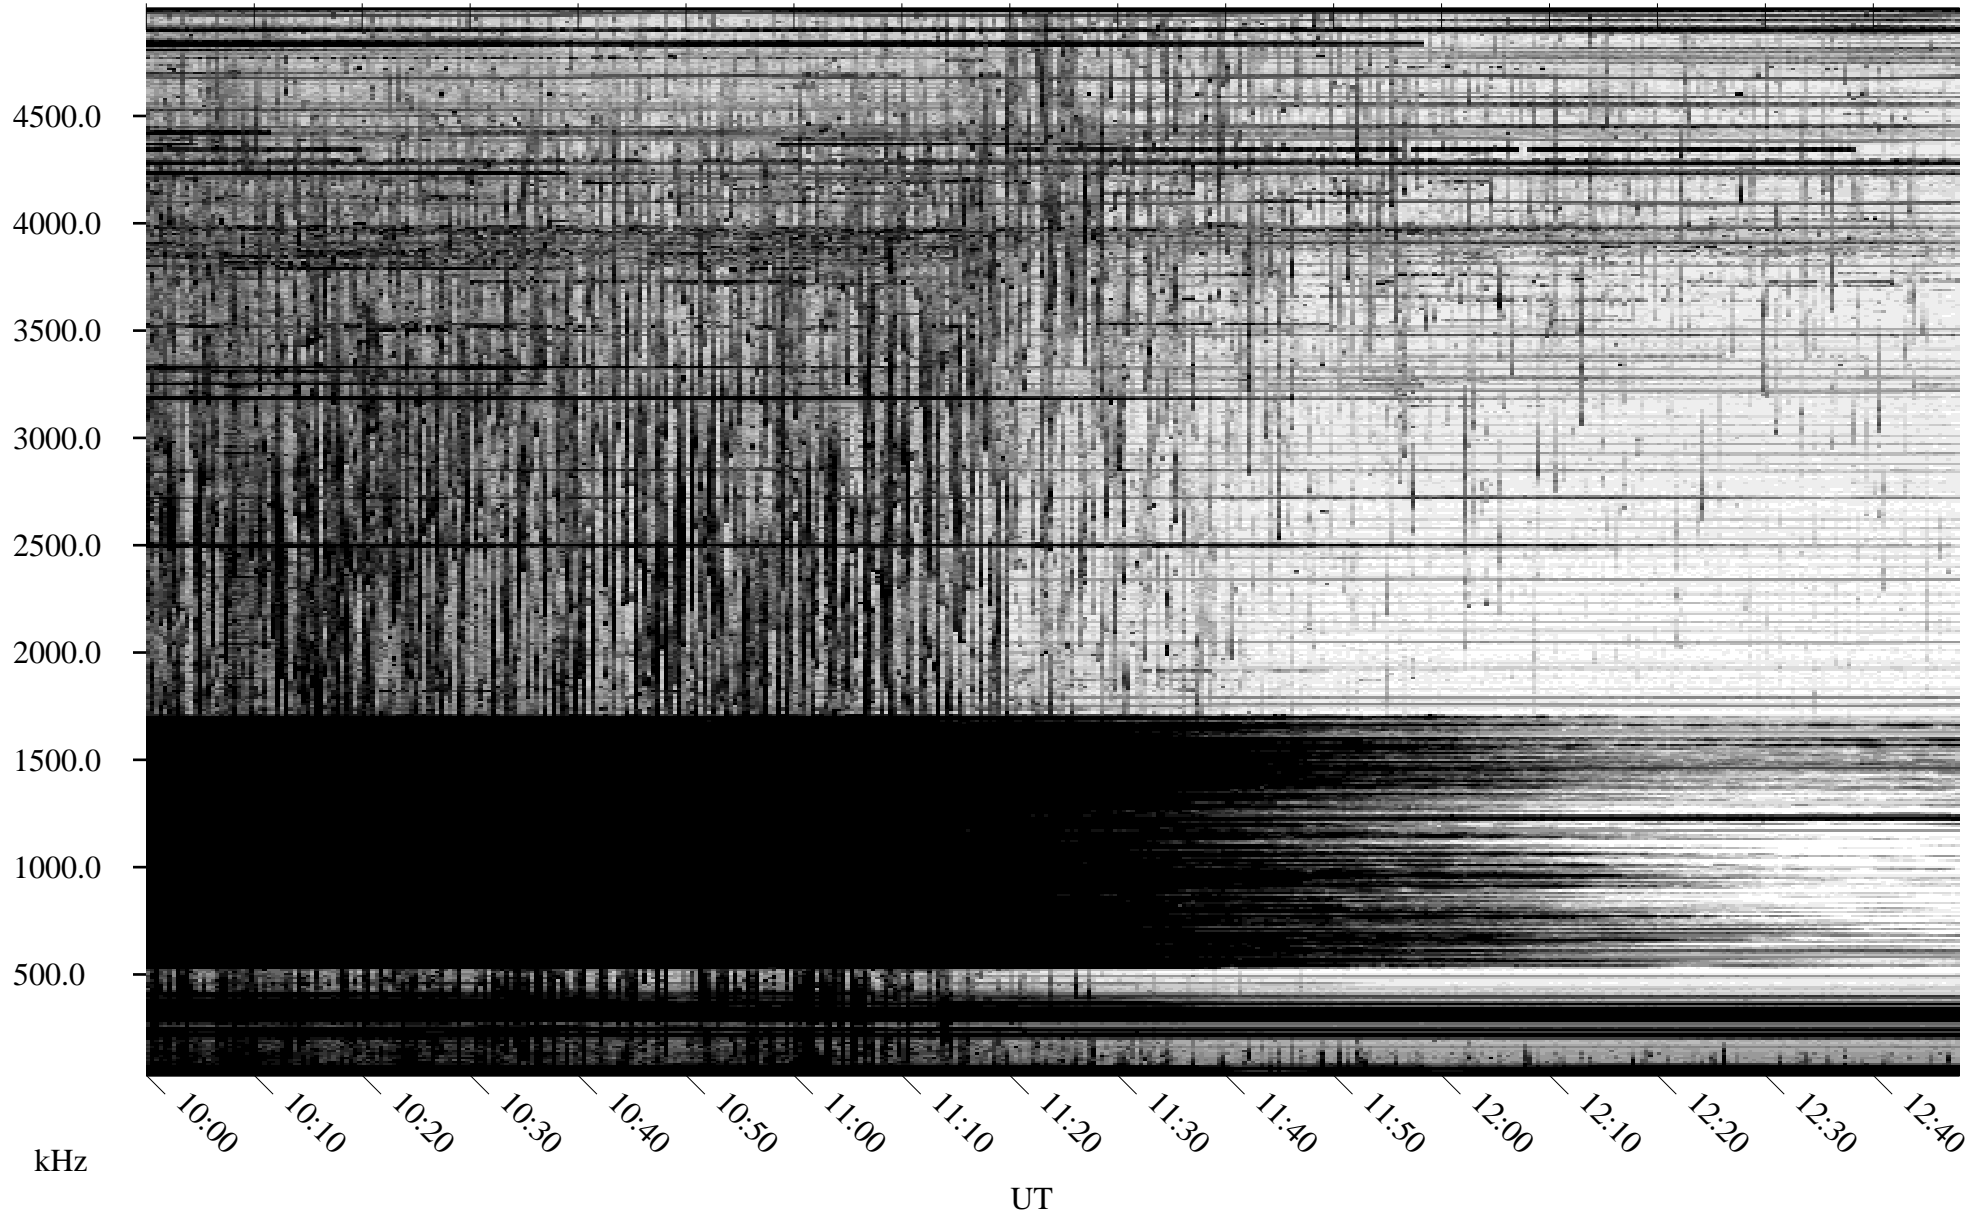

# 09/23/2010 Churchill, Manitoba

Linear Scale    Black = 161    White = 15

ch10265l.r00SUm max\_12

Page 5

# 09/23/2010 Churchill, Manitoba

Linear Scale    Black = 161    White = 15

ch10265l.r00SUm max\_12

Page 6

# 09/23/2010 Churchill, Manitoba

Linear Scale    Black = 161    White = 15

ch10265l.r00SUm max\_12

Page 7

# 09/23/2010 Churchill, Manitoba

Linear Scale    Black = 161    White = 15

ch10265l.r00SUm max\_12