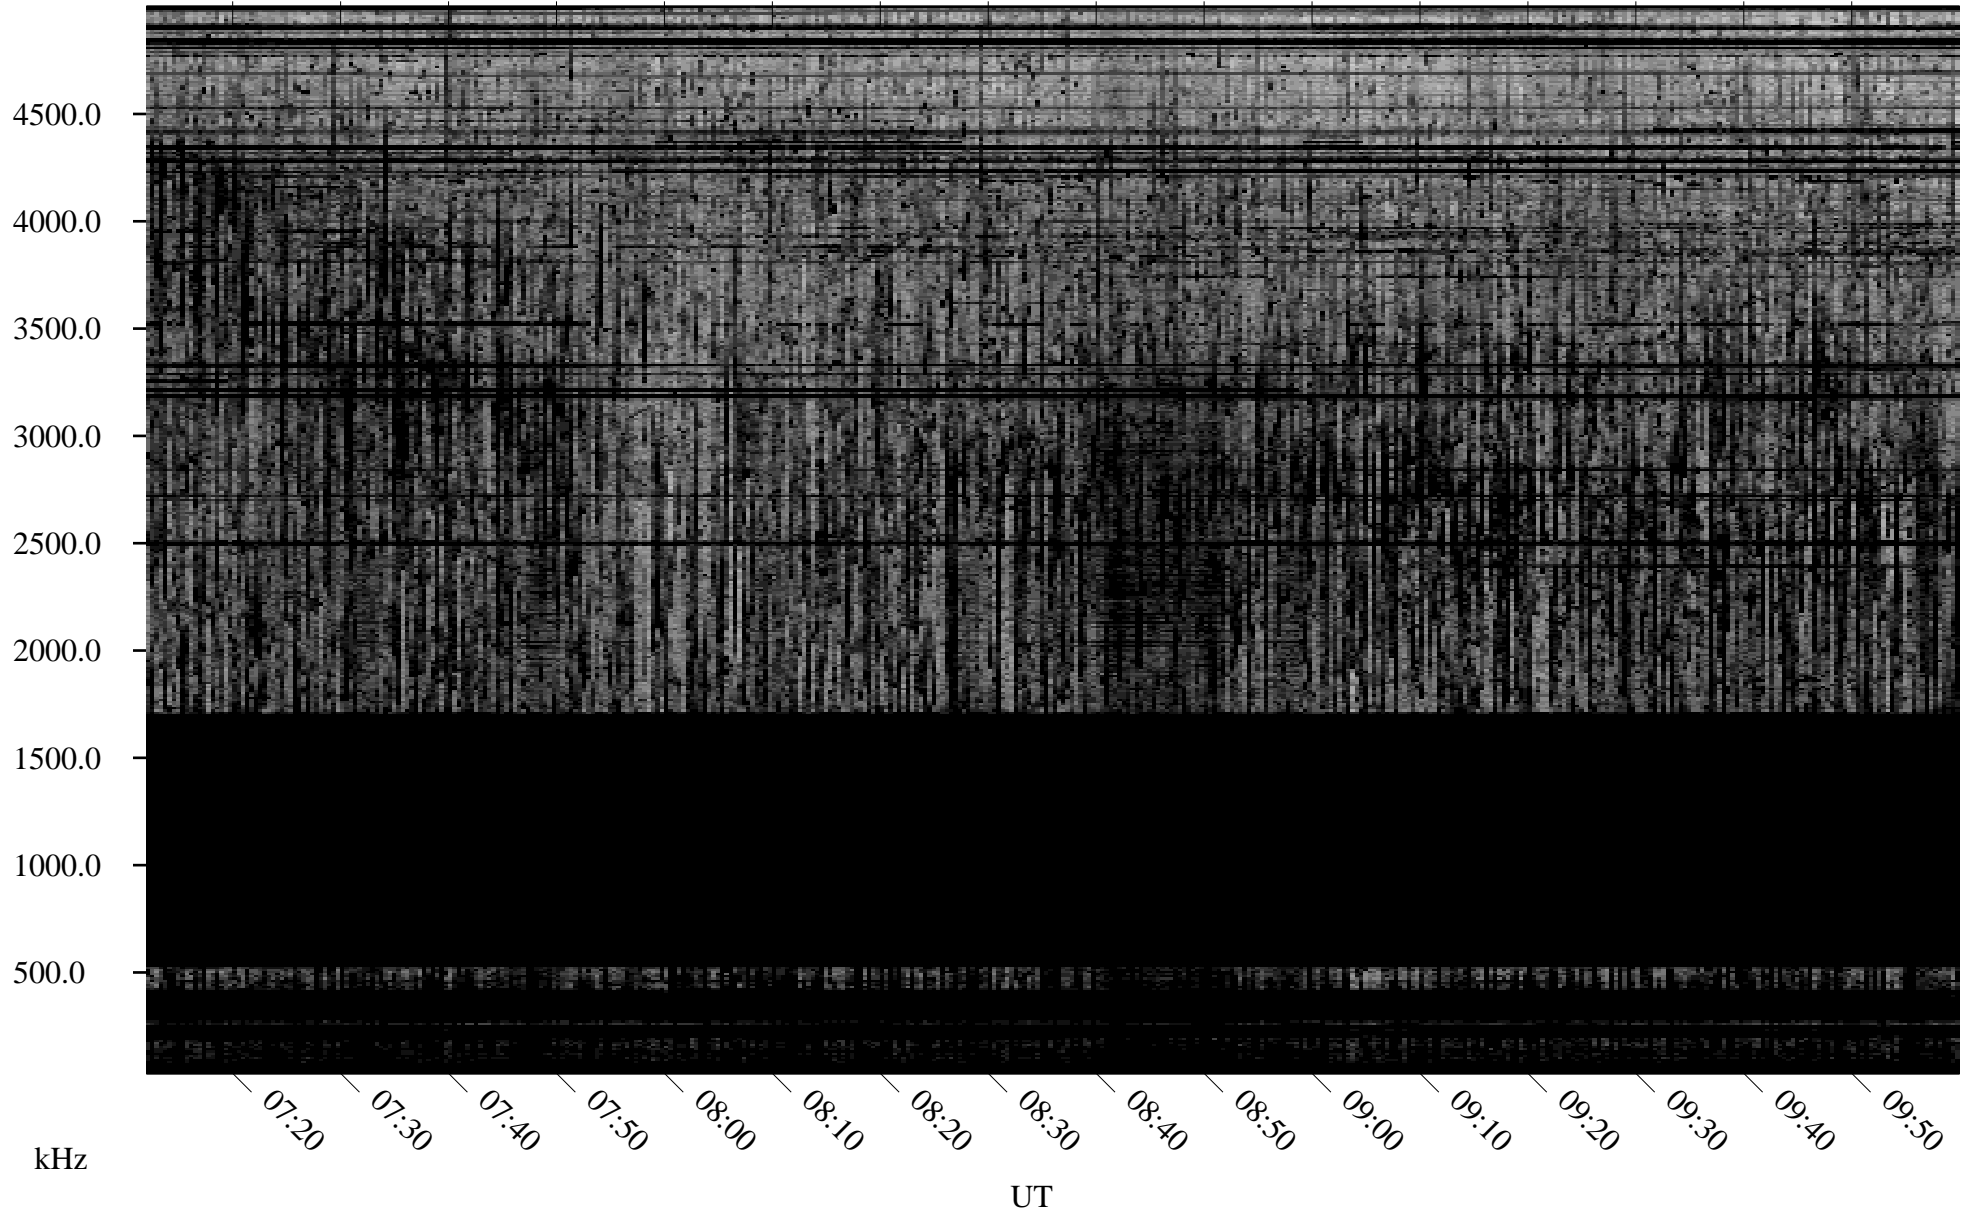

# 09/23/2010 Churchill, Manitoba

Linear Scale    Black = 161    White = 15

ch10265l.r00SUm max\_12

Page 3

# 09/23/2010 Churchill, Manitoba

Linear Scale    Black = 161    White = 15

ch10265l.r00SUm max\_12

Page 4

# 09/23/2010 Churchill, Manitoba

Linear Scale    Black = 161    White = 15

ch10265l.r00SUm max\_12

Page 5

# 09/23/2010 Churchill, Manitoba

Linear Scale    Black = 161    White = 15

ch10265l.r00SUm max\_12

Page 6