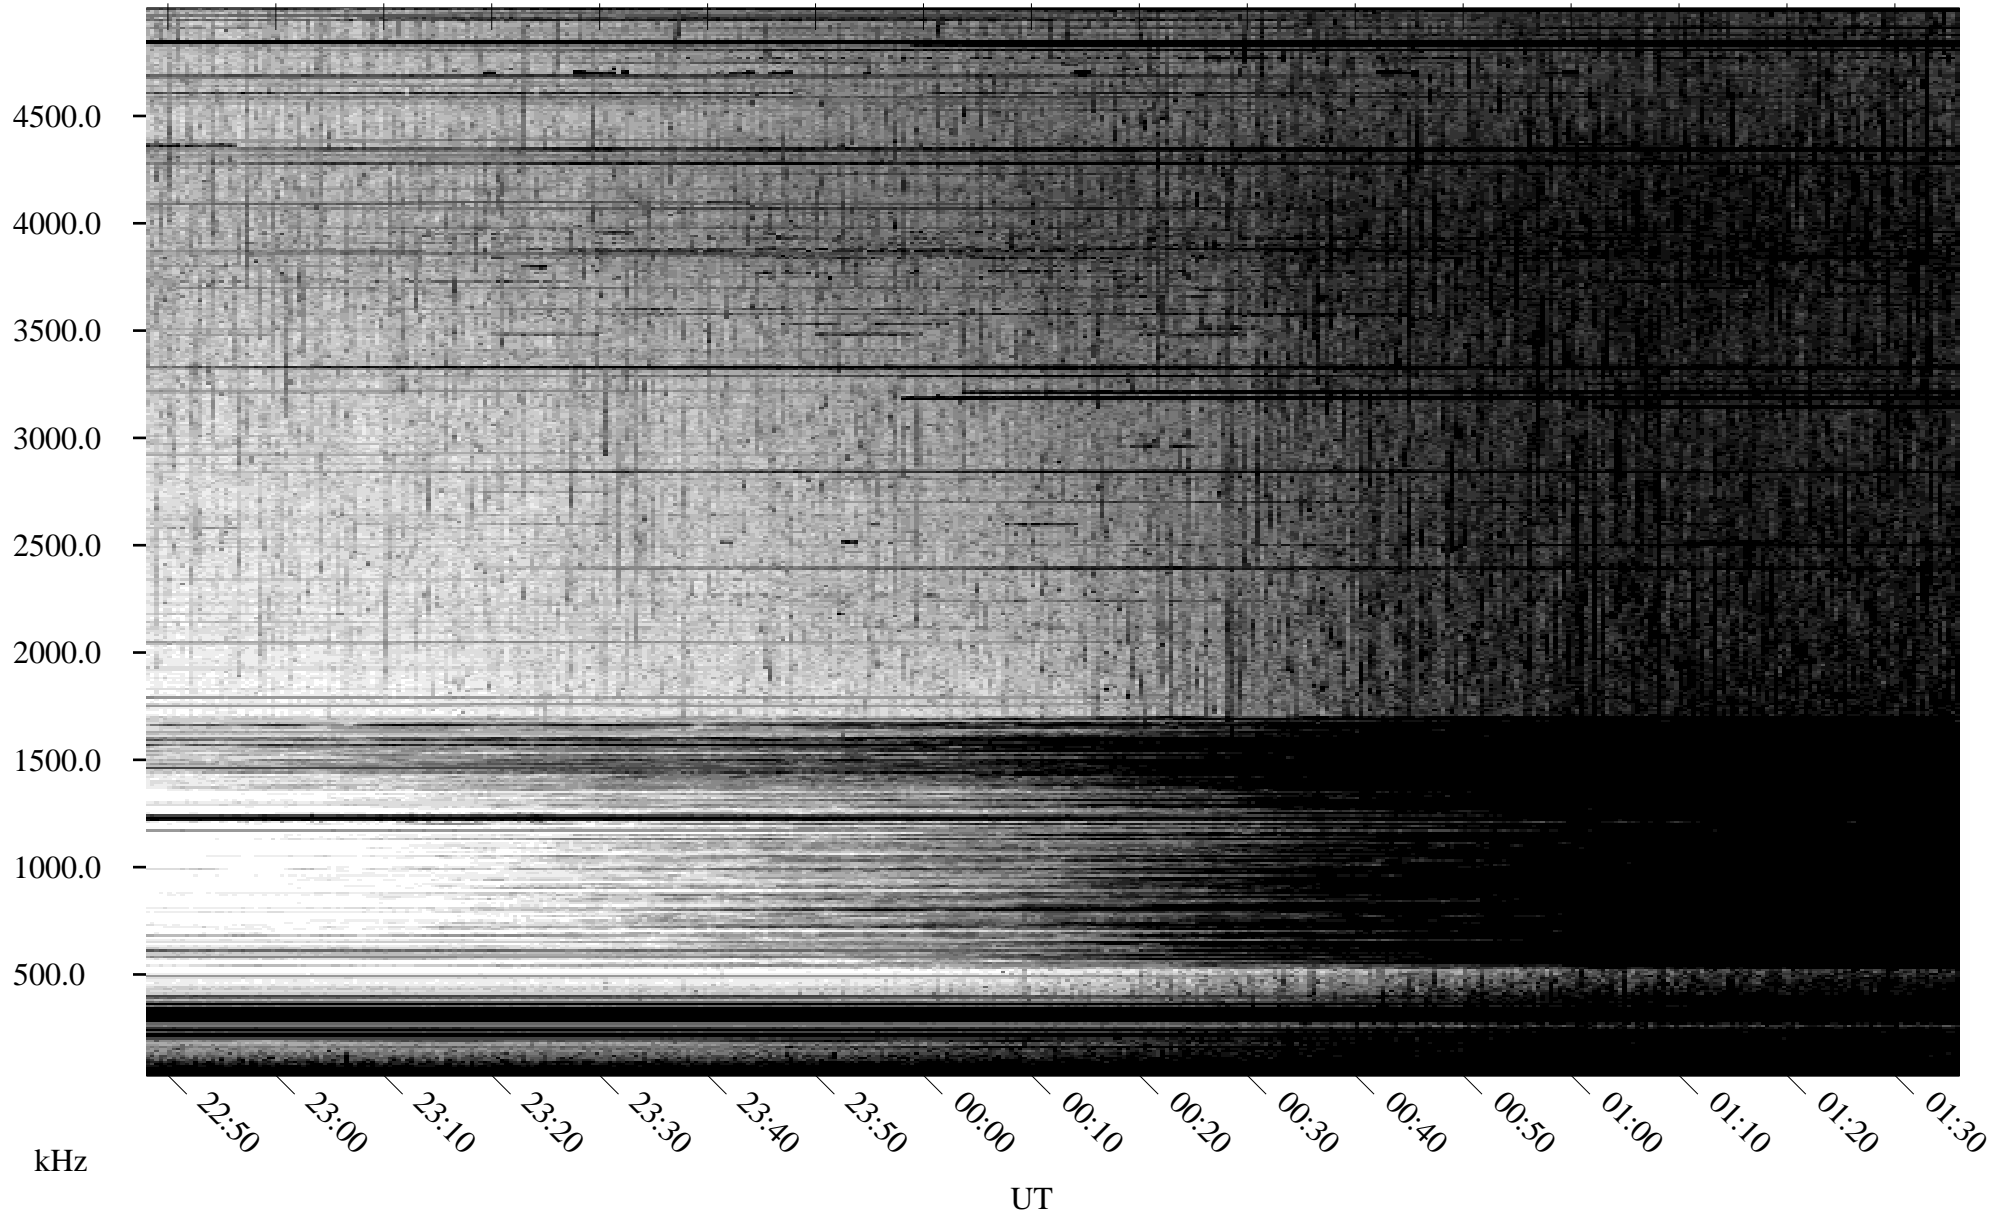

# 09/22/2010 Churchill, Manitoba

Linear Scale    Black = 161    White = 15

ch102651.r00SUm max\_12

Page 1

# 09/22/2010 Churchill, Manitoba

Linear Scale    Black = 161    White = 15

ch102651.r00SUm max\_12

Page 2

# 09/23/2010 Churchill, Manitoba

Linear Scale    Black = 161    White = 15

ch10265l.r00SUm max\_12

Page 3

# 09/23/2010 Churchill, Manitoba

Linear Scale    Black = 161    White = 15

ch10265l.r00SUm max\_12

Page 4