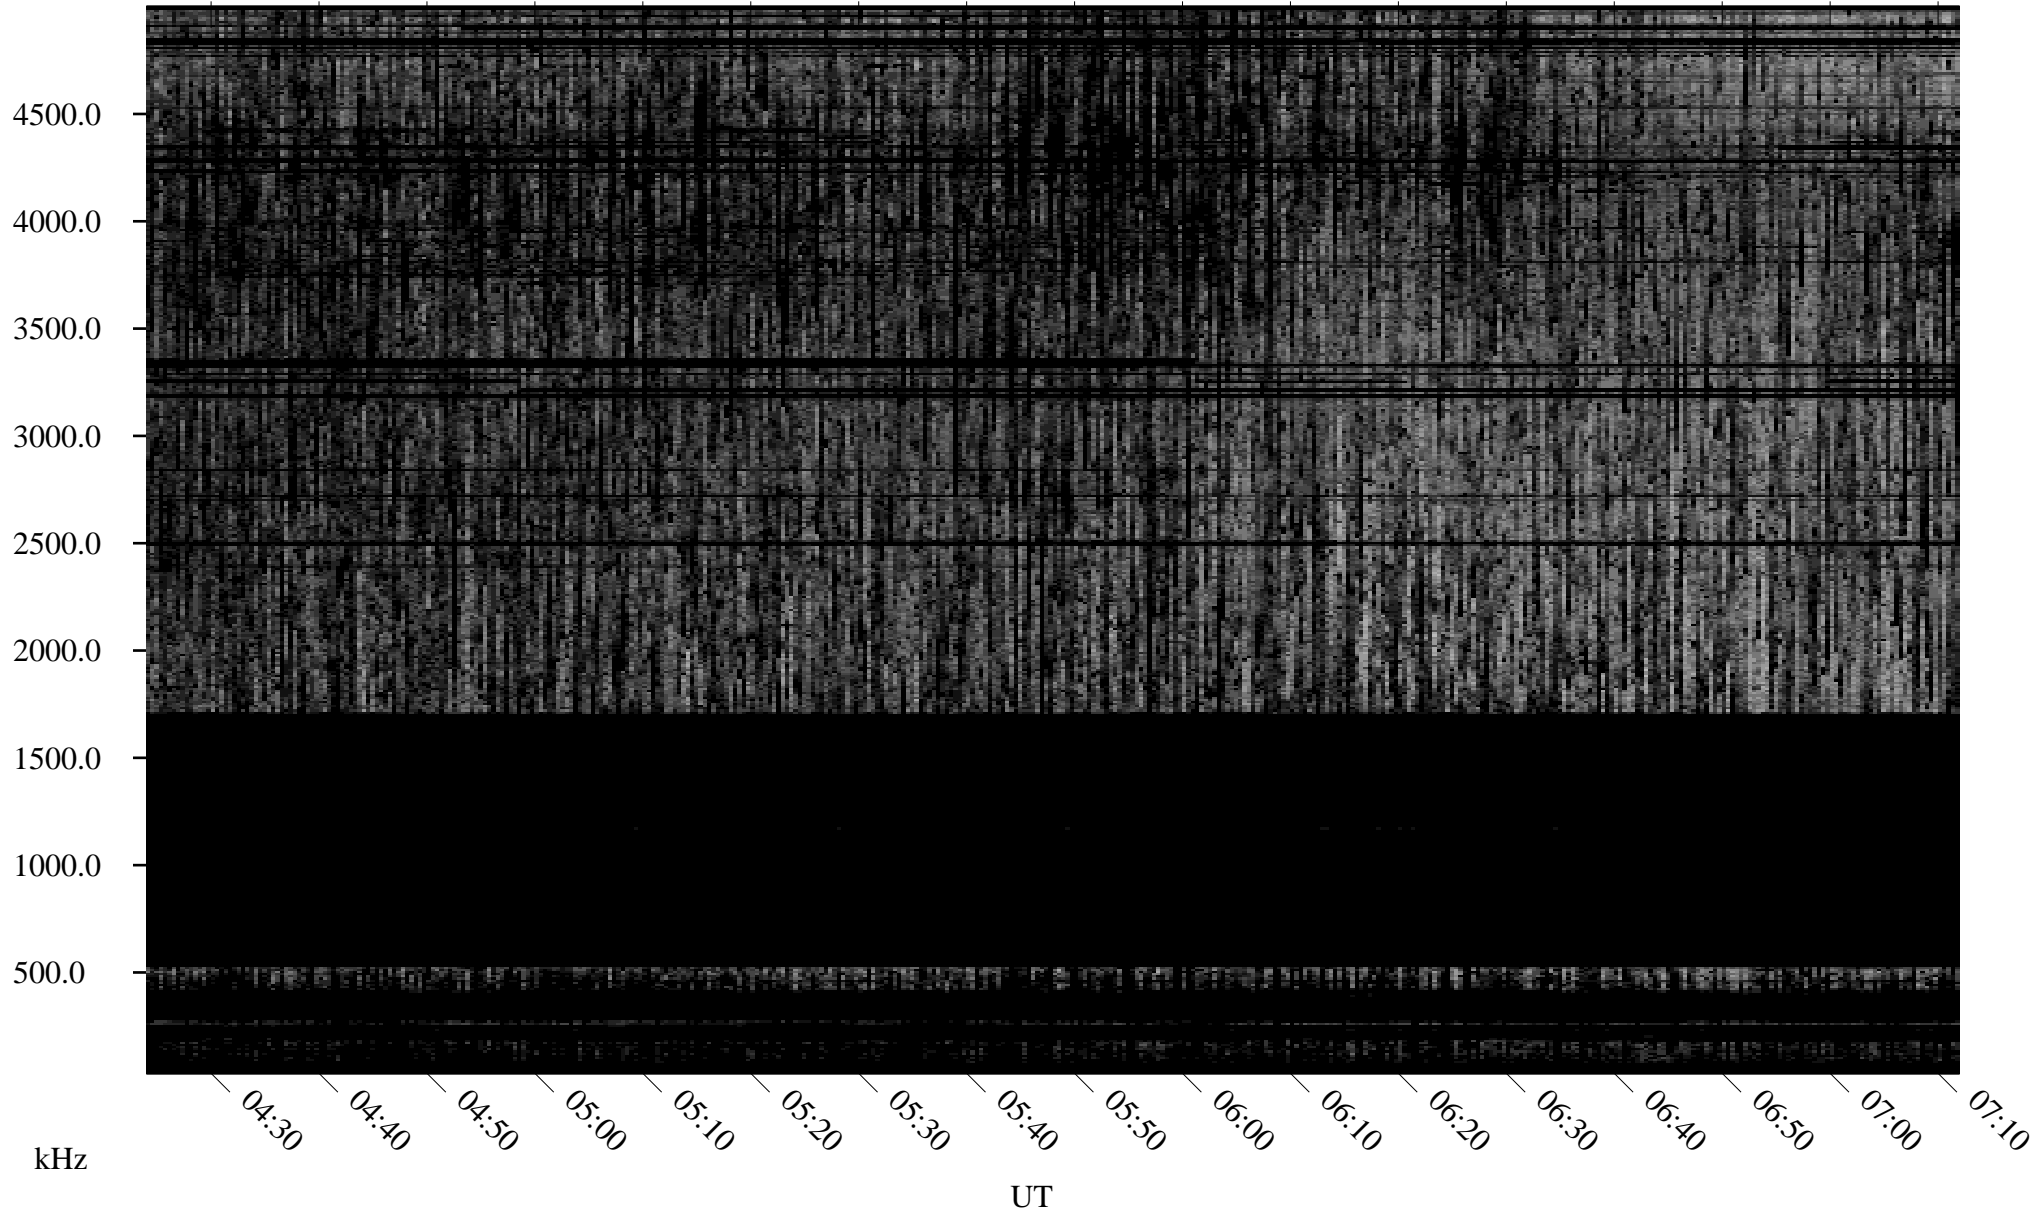

# 09/22/2010 Churchill, Manitoba

Linear Scale    Black = 161    White = 15

ch102651.r00SUm max\_12

Page 1

# 09/22/2010 Churchill, Manitoba

Linear Scale    Black = 161    White = 15

ch102651.r00SUm max\_12

Page 2

# 09/23/2010 Churchill, Manitoba

Linear Scale    Black = 161    White = 15

ch10265l.r00SUm max\_12

Page 3

# 09/23/2010 Churchill, Manitoba

Linear Scale    Black = 161    White = 15

ch10265l.r00SUm max\_12

Page 4