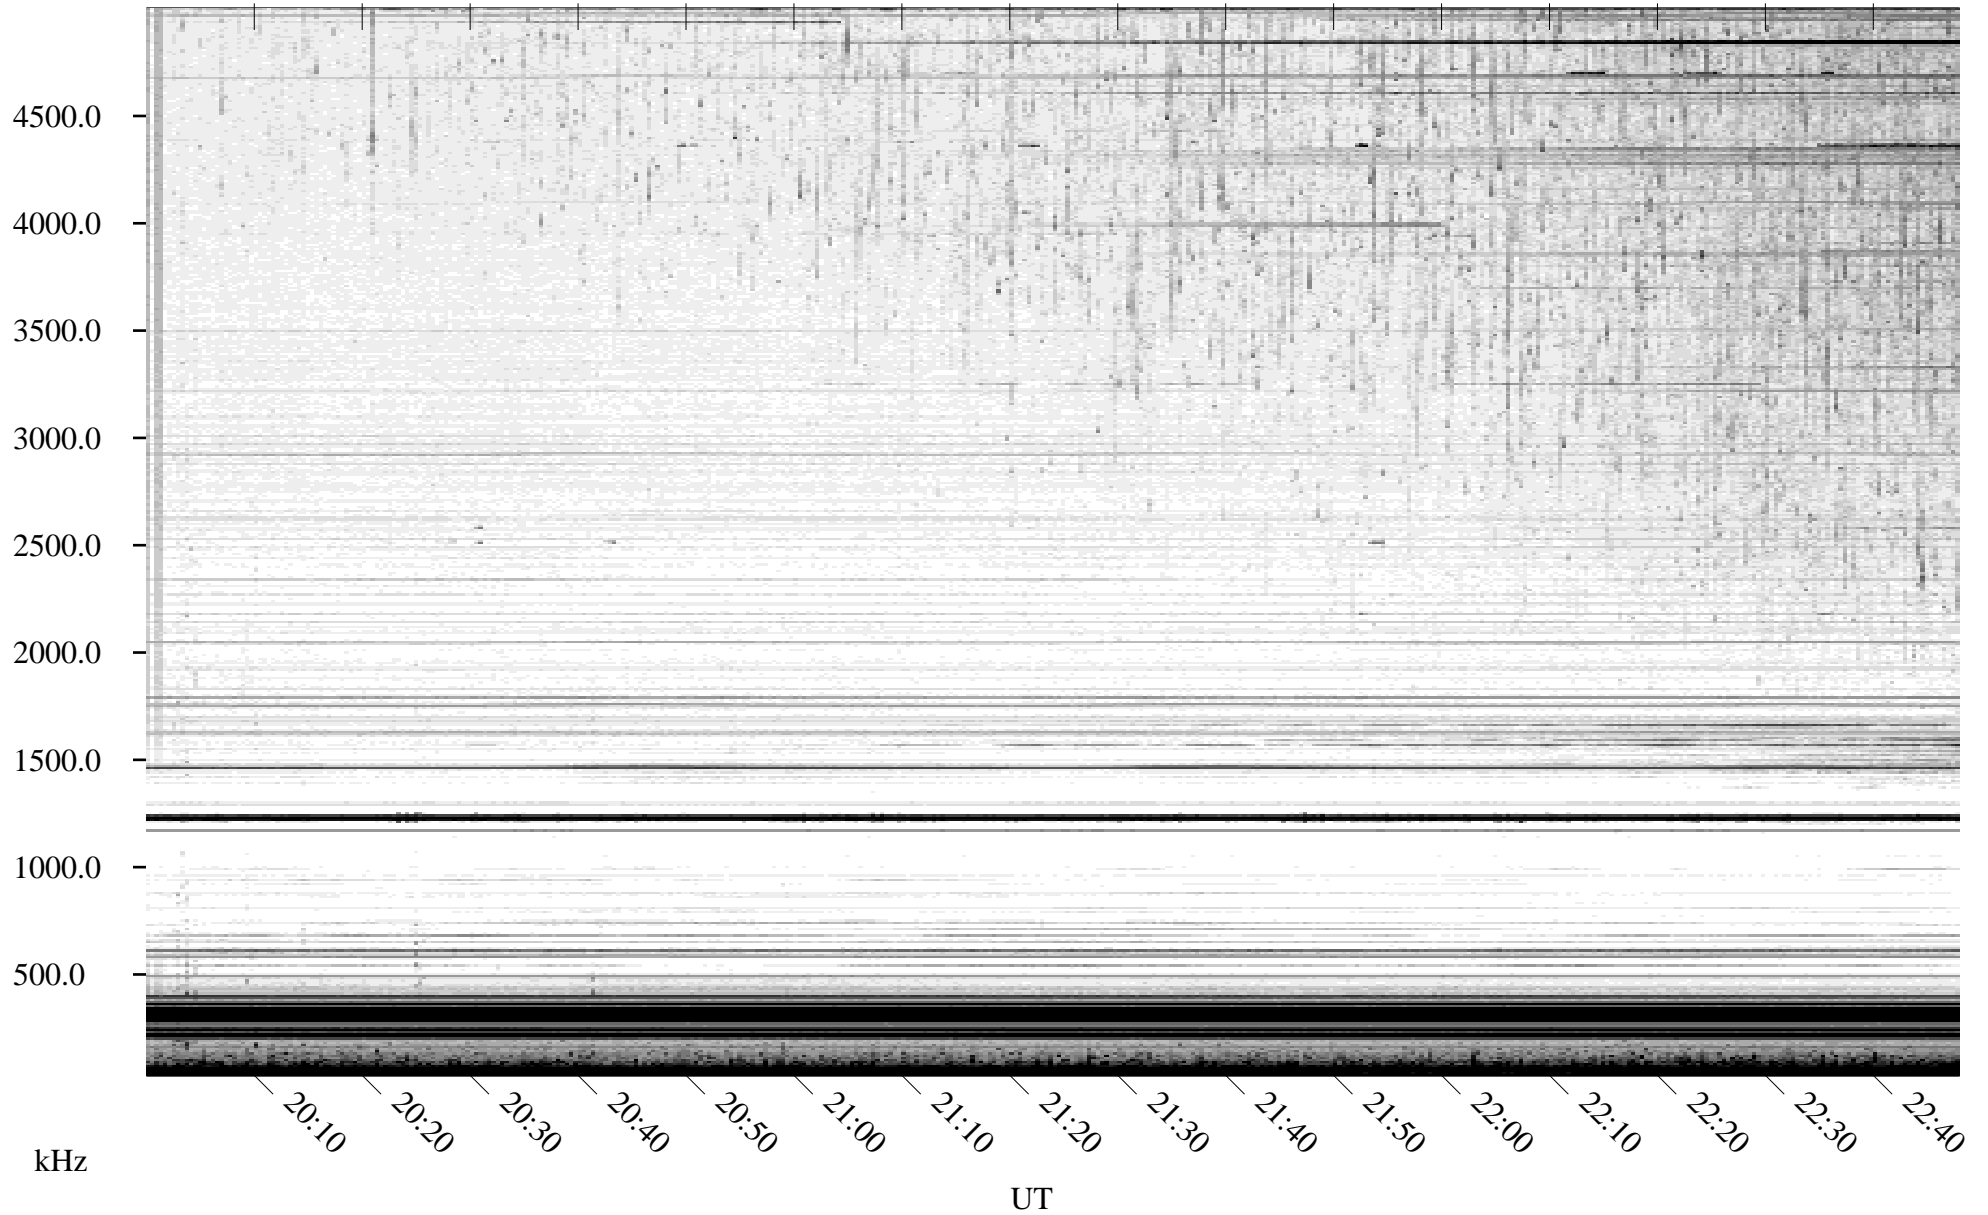

# 09/22/2010 Churchill, Manitoba

Linear Scale    Black = 161    White = 15

ch102651.r00SUm max\_12

Page 1

# 09/22/2010 Churchill, Manitoba

Linear Scale    Black = 161    White = 15

ch102651.r00SUm max\_12

Page 2

# 09/23/2010 Churchill, Manitoba

Linear Scale    Black = 161    White = 15

ch10265l.r00SUm max\_12

Page 3

# 09/23/2010 Churchill, Manitoba

Linear Scale    Black = 161    White = 15

ch10265l.r00SUm max\_12

Page 4