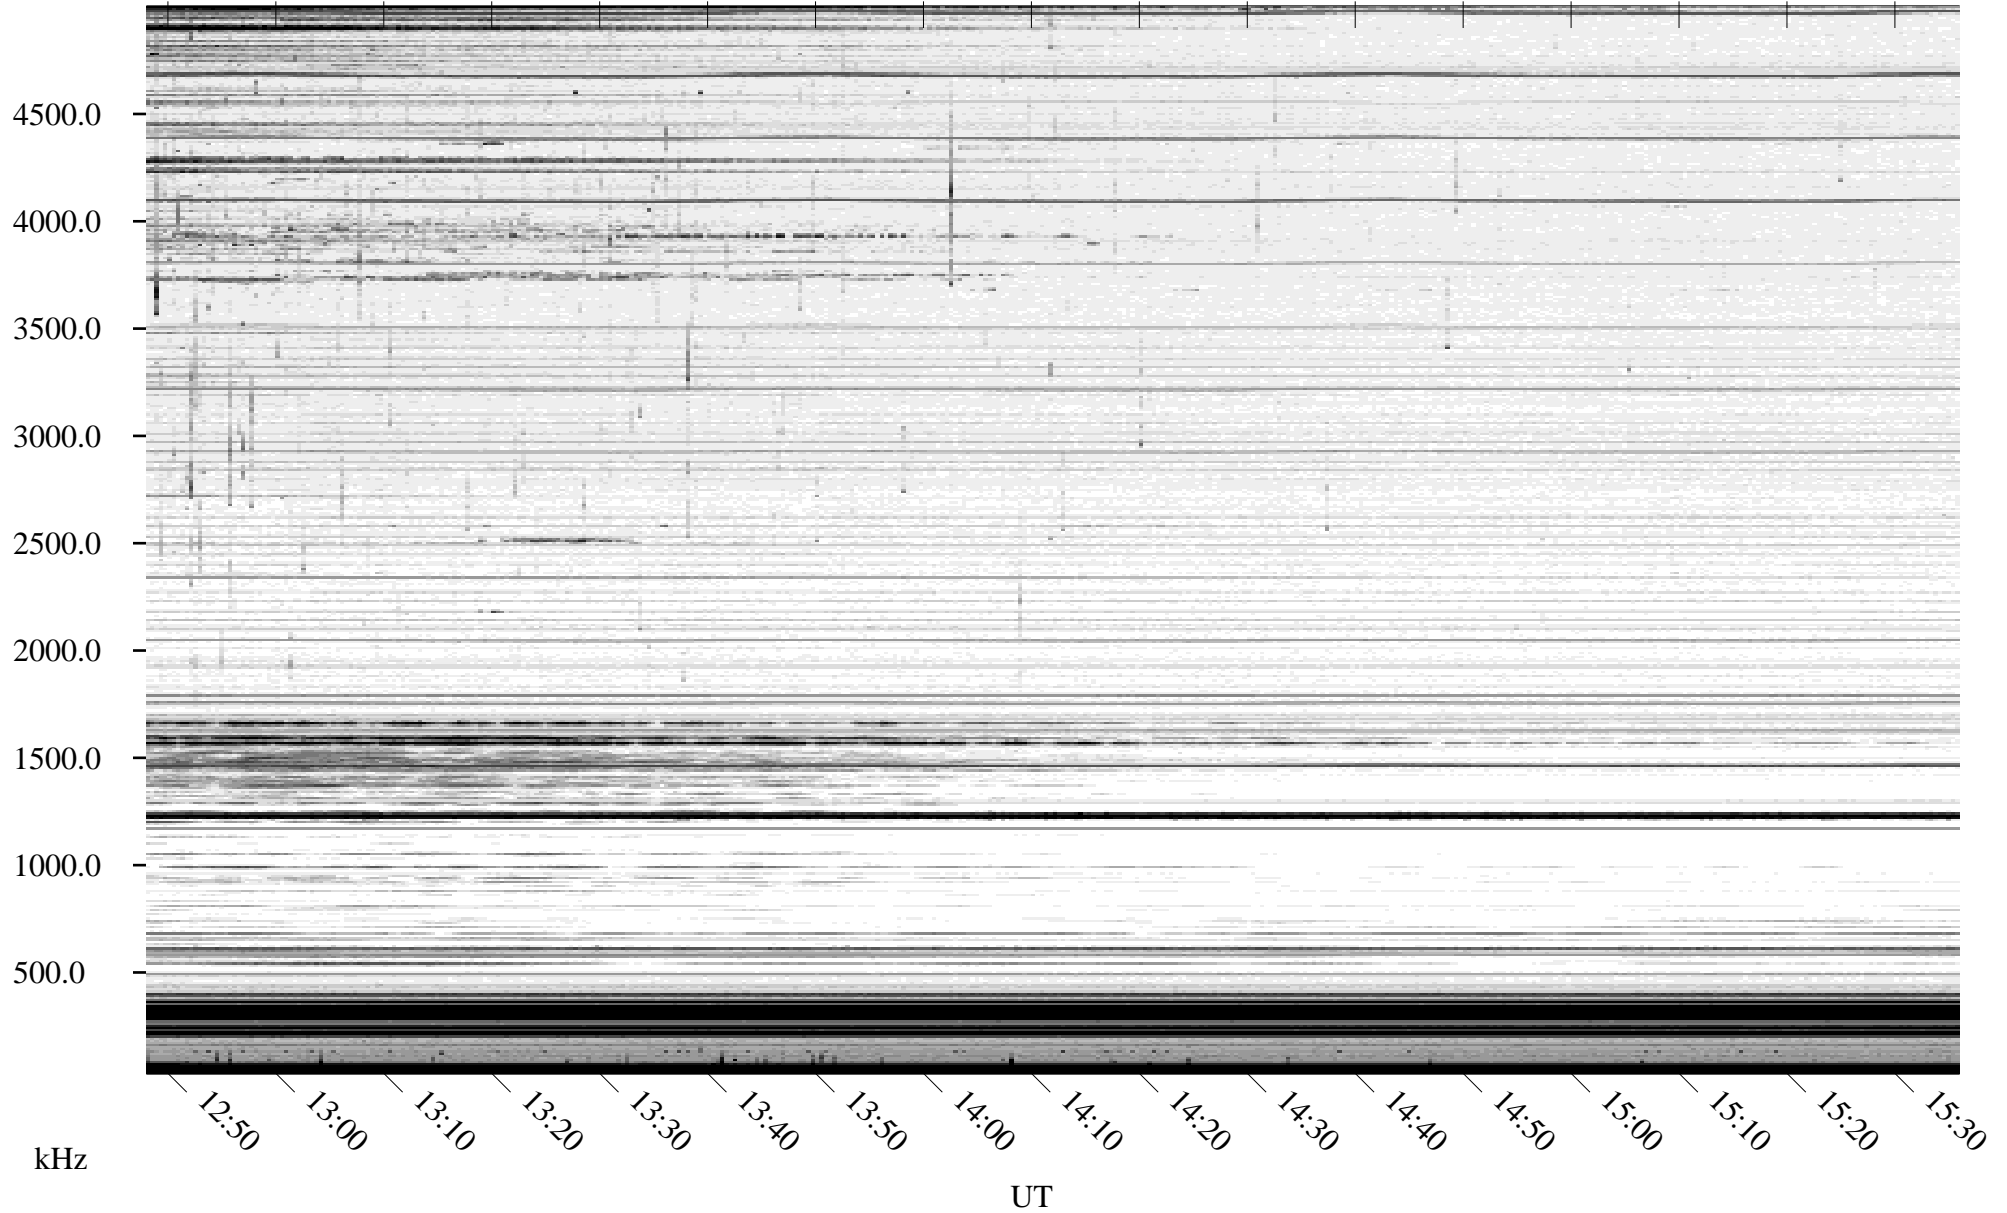

# 09/23/2010 Churchill, Manitoba

Linear Scale    Black = 161    White = 15

ch10265l.r00SUm max\_12

Page 5

# 09/23/2010 Churchill, Manitoba

Linear Scale    Black = 161    White = 15

ch10265l.r00SUm max\_12

Page 6

# 09/23/2010 Churchill, Manitoba

Linear Scale    Black = 161    White = 15

ch10265l.r00SUm max\_12

Page 7

# 09/23/2010 Churchill, Manitoba

Linear Scale    Black = 161    White = 15

ch10265l.r00SUm max\_12