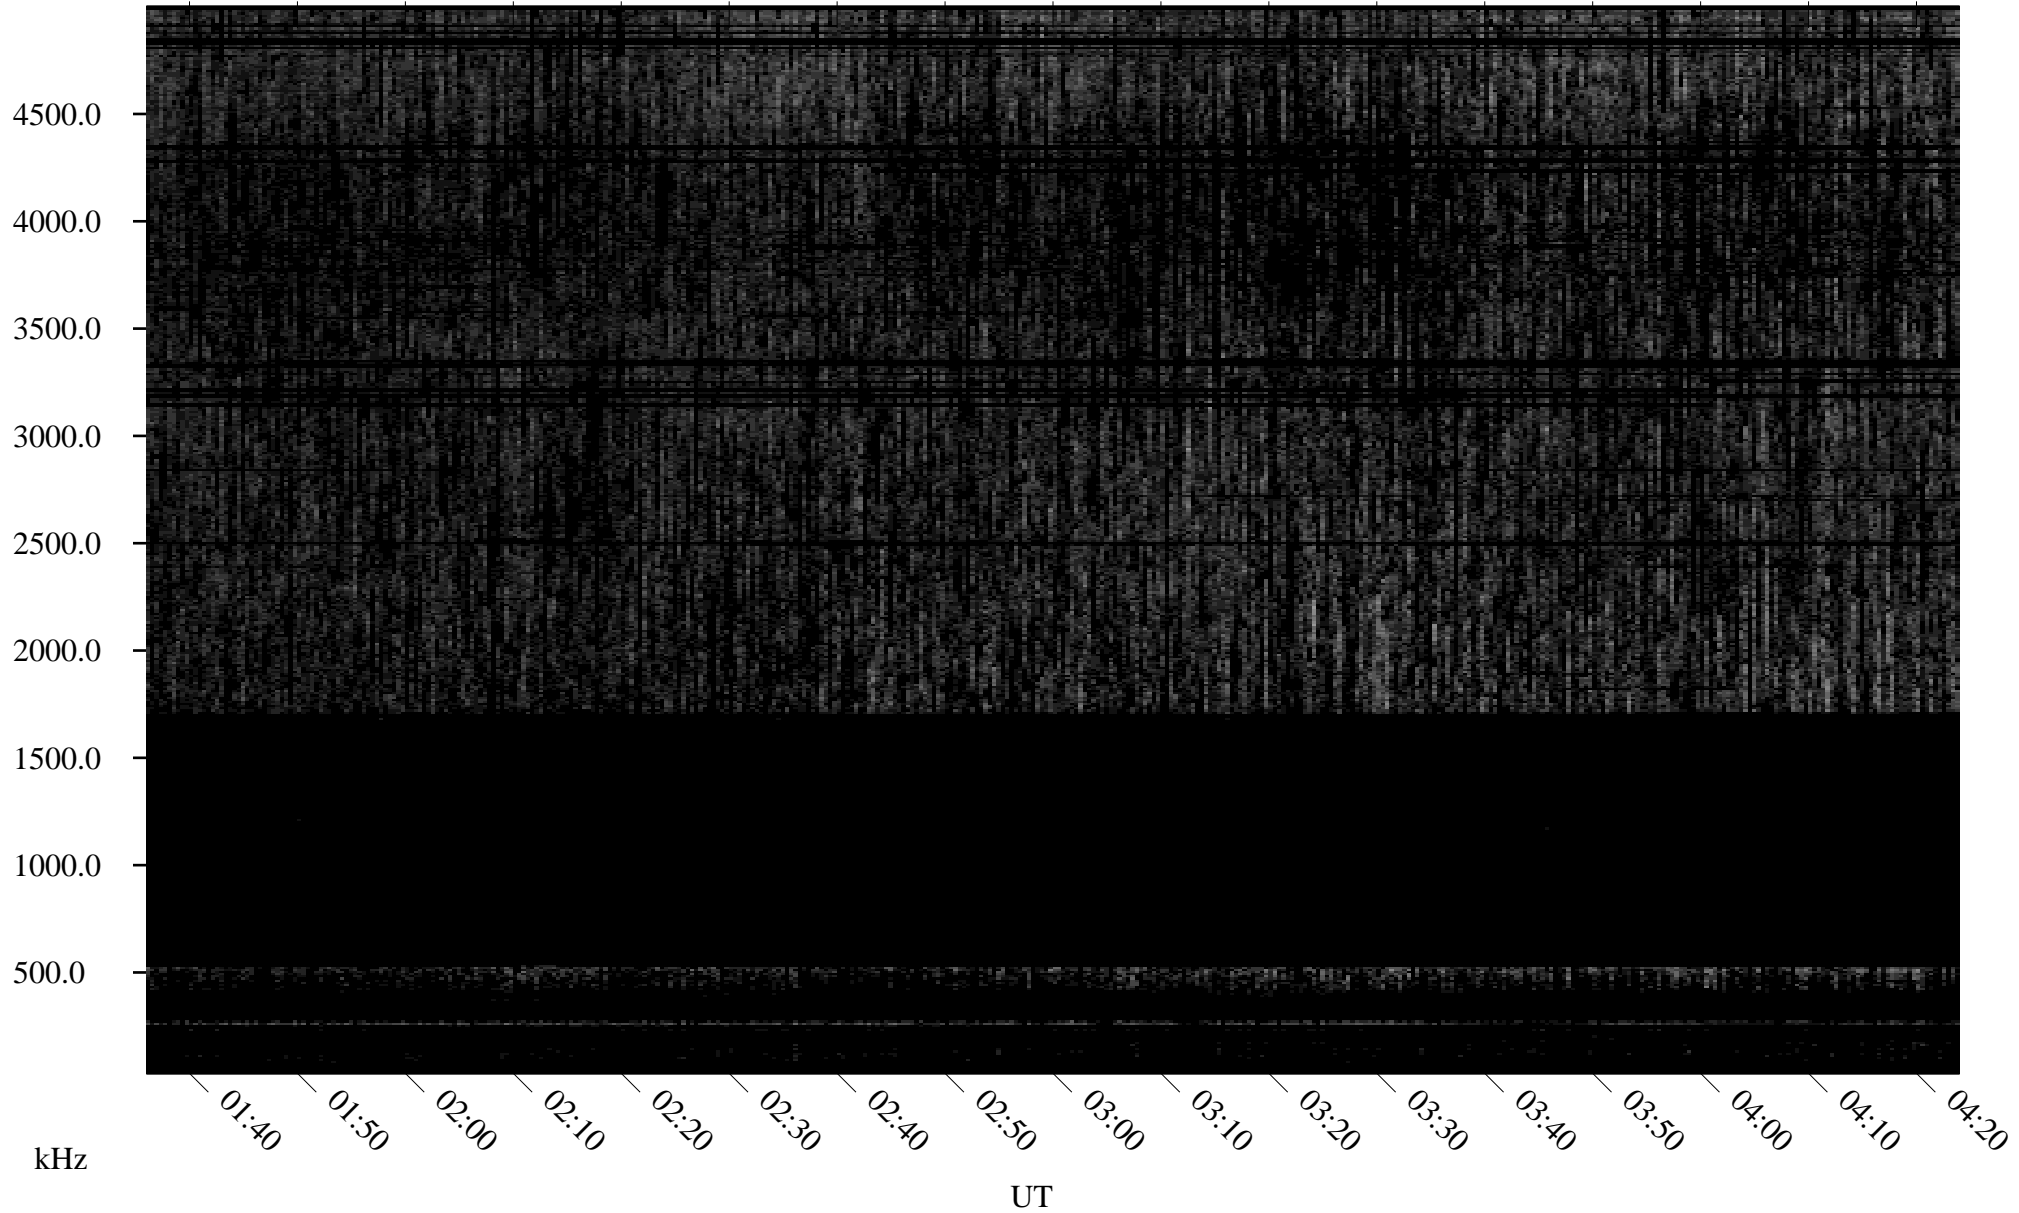

# 09/22/2010 Churchill, Manitoba

Linear Scale    Black = 161    White = 15

ch102651.r00SUm max\_12

Page 1

# 09/22/2010 Churchill, Manitoba

Linear Scale    Black = 161    White = 15

ch102651.r00SUm max\_12

Page 2

# 09/23/2010 Churchill, Manitoba

Linear Scale    Black = 161    White = 15

ch10265l.r00SUm max\_12

Page 3

# 09/23/2010 Churchill, Manitoba

Linear Scale    Black = 161    White = 15

ch10265l.r00SUm max\_12

Page 4