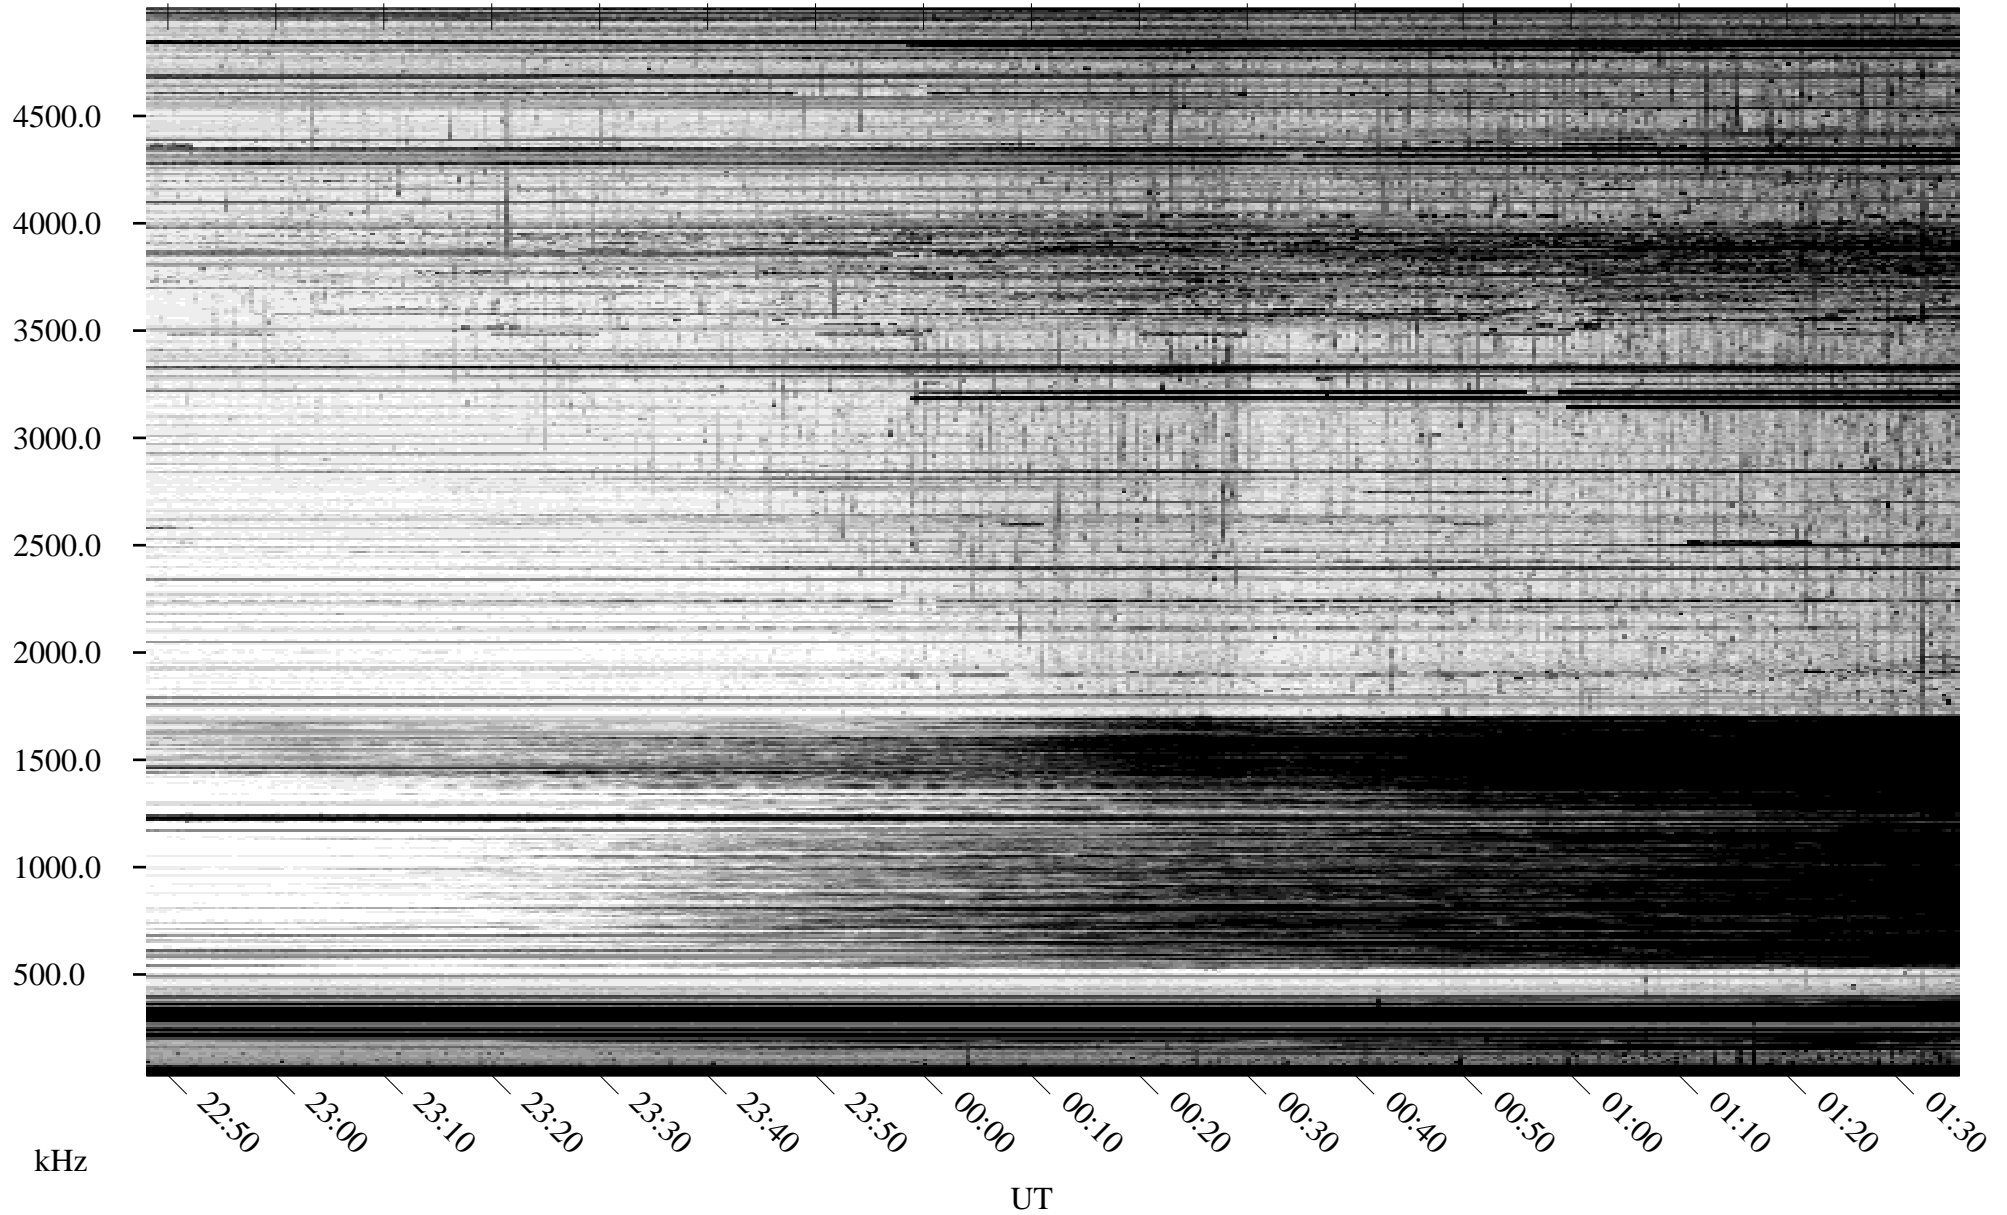

09/23/2010 Churchill, Manitoba

Linear Scale Black = 161 White = 15

ch10266l.r00SUm max_12

Page 1

09/23/2010 Churchill, Manitoba

Linear Scale Black = 161 White = 15

ch10266l.r00SUm max_12

Page 2

09/24/2010 Churchill, Manitoba

Linear Scale Black = 161 White = 15

ch10266l.r00SUm max_12

Page 3

09/24/2010 Churchill, Manitoba

Linear Scale Black = 161 White = 15

ch10266l.r00SUm max_12

Page 4

09/24/2010 Churchill, Manitoba

Linear Scale Black = 161 White = 15

ch10266l.r00SUm max_12

Page 5

09/24/2010 Churchill, Manitoba

Linear Scale Black = 161 White = 15

ch10266l.r00SUm max_12

Page 6

09/24/2010 Churchill, Manitoba

Linear Scale Black = 161 White = 15

ch10266l.r00SUm max_12

Page 7

09/24/2010 Churchill, Manitoba

Linear Scale Black = 161 White = 15

ch10266l.r00SUm max_12