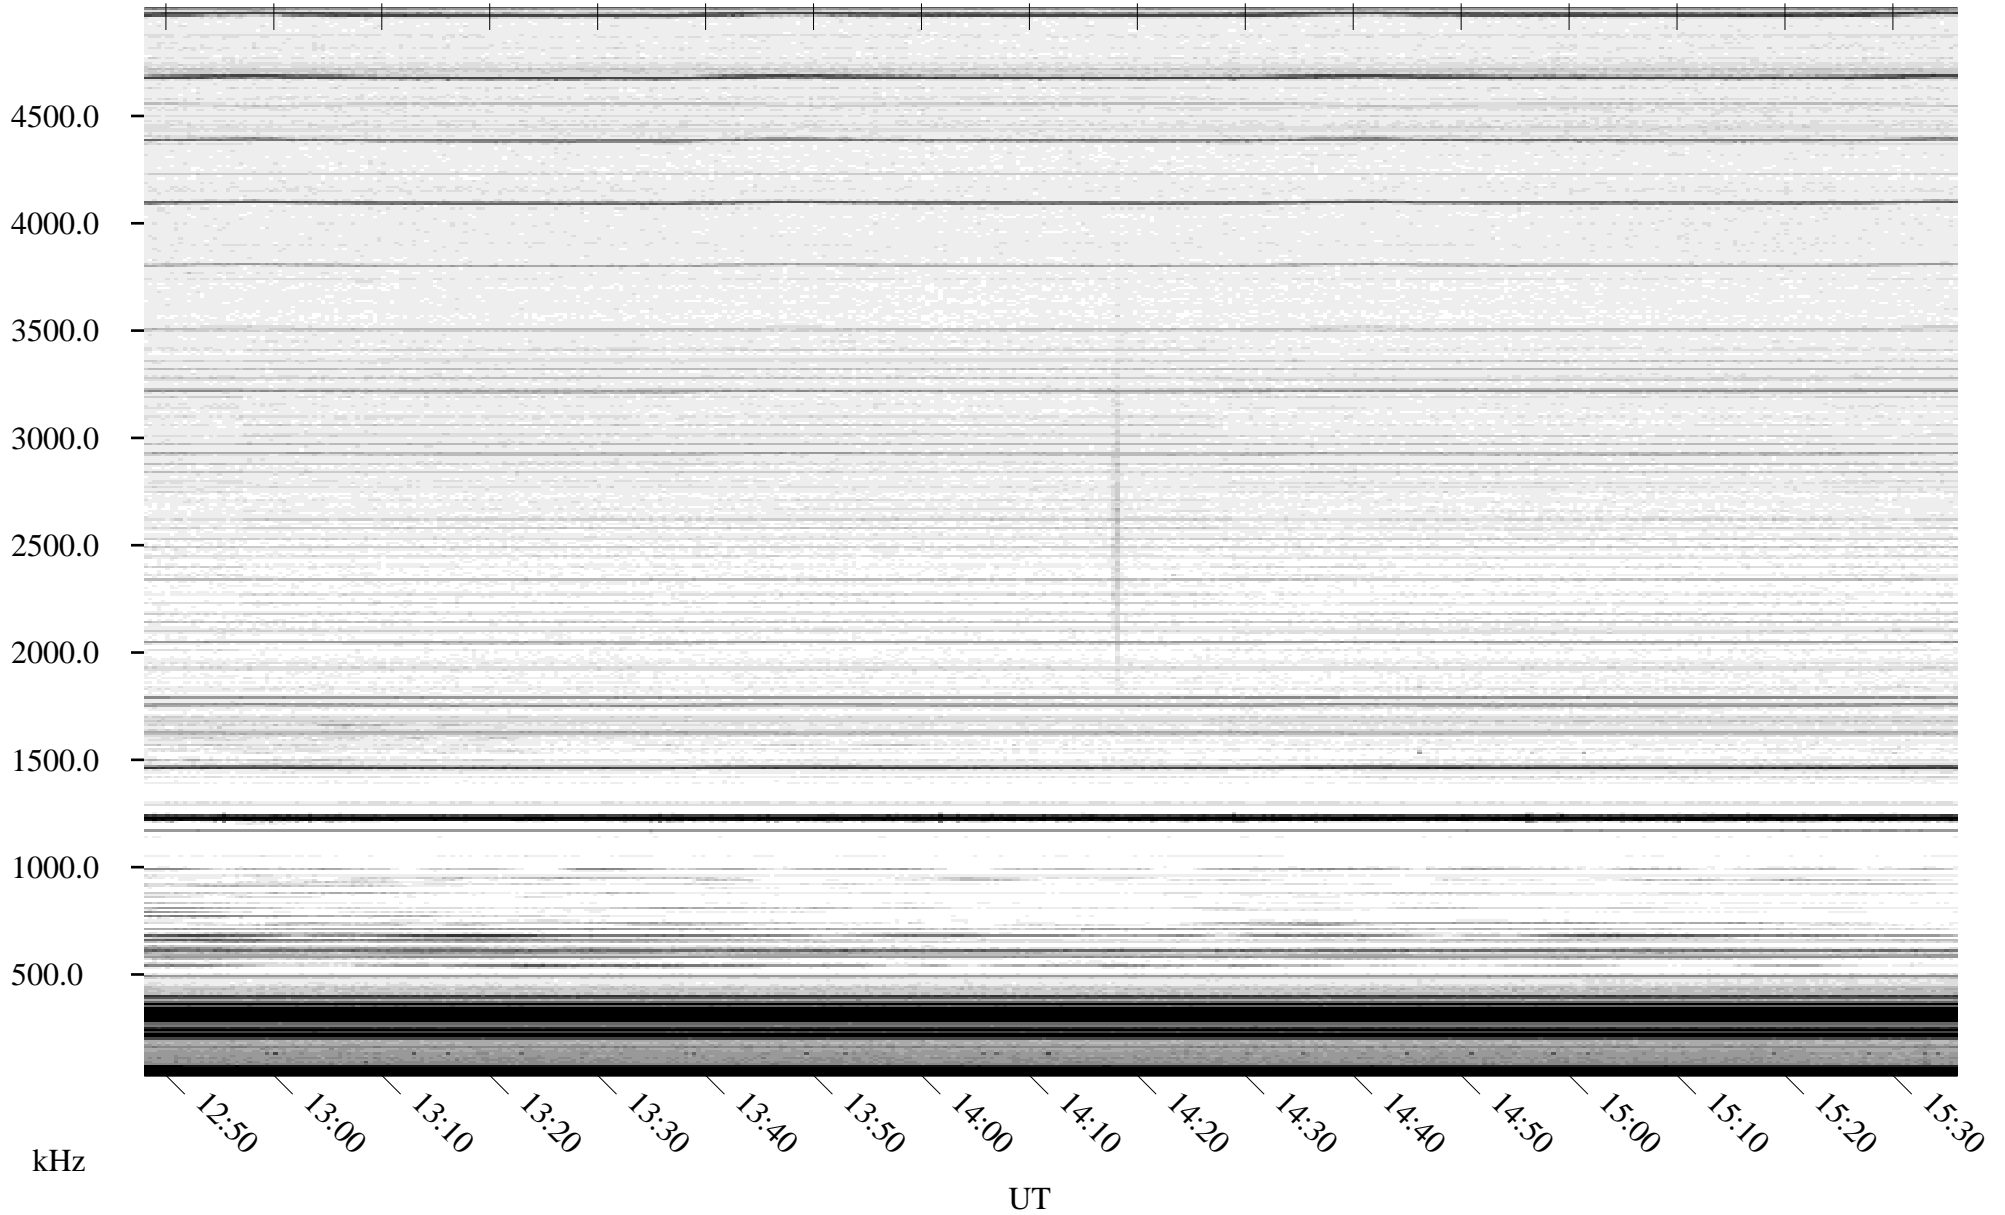

09/23/2010 Churchill, Manitoba

Linear Scale Black = 161 White = 15

ch10266l.r00SUm max_12

Page 1

09/23/2010 Churchill, Manitoba

Linear Scale Black = 161 White = 15

ch10266l.r00SUm max_12

Page 2

09/24/2010 Churchill, Manitoba

Linear Scale Black = 161 White = 15

ch10266l.r00SUm max_12

Page 3

09/24/2010 Churchill, Manitoba

Linear Scale Black = 161 White = 15

ch10266l.r00SUm max_12

Page 4

09/24/2010 Churchill, Manitoba

Linear Scale Black = 161 White = 15

ch10266l.r00SUm max_12

Page 5

09/24/2010 Churchill, Manitoba

Linear Scale Black = 161 White = 15

ch10266l.r00SUm max_12

Page 6

09/24/2010 Churchill, Manitoba

Linear Scale Black = 161 White = 15

ch10266l.r00SUm max_12

Page 7

09/24/2010 Churchill, Manitoba

Linear Scale Black = 161 White = 15

ch10266l.r00SUm max_12