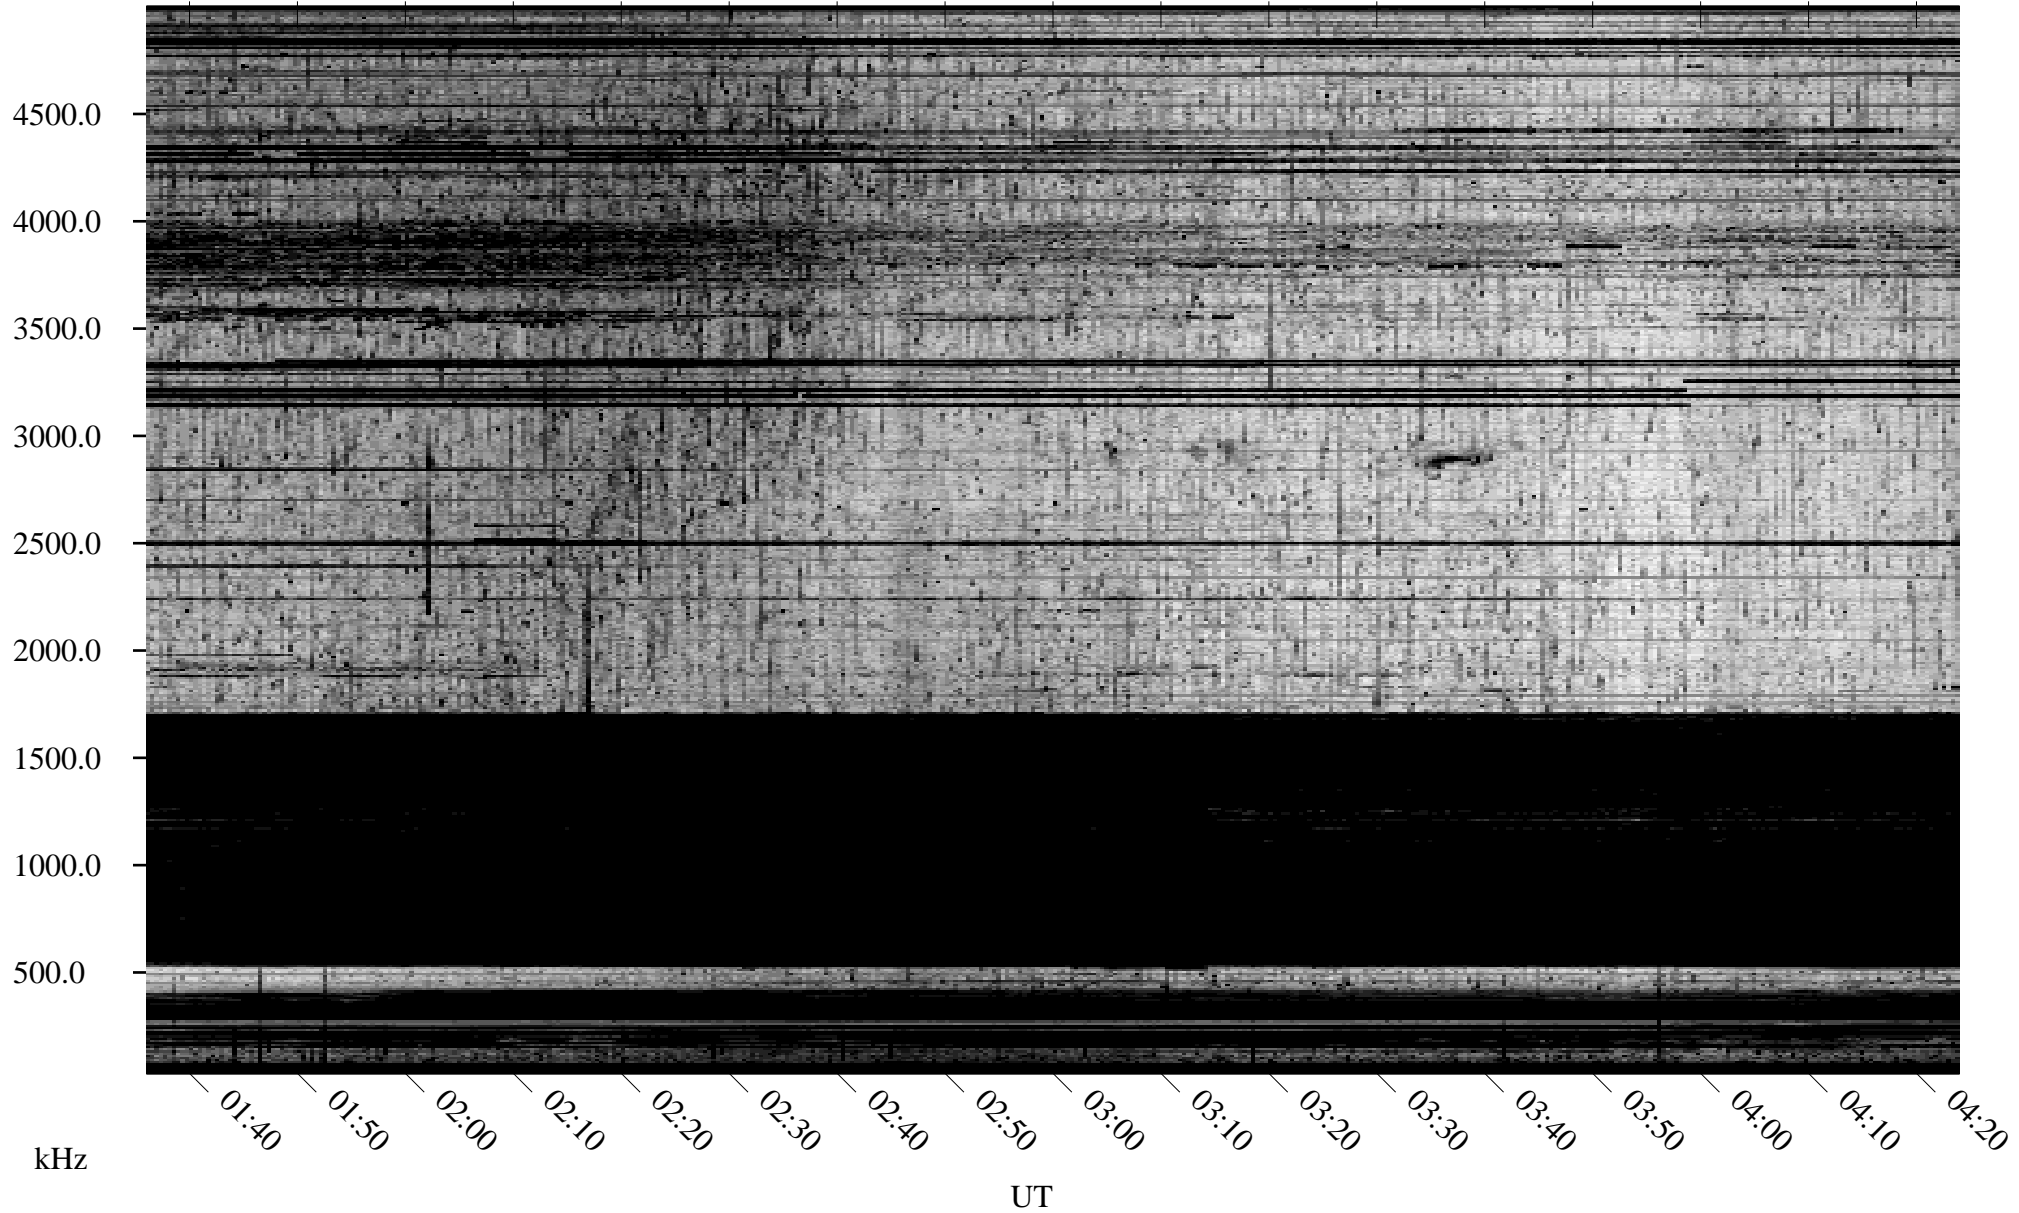

09/23/2010 Churchill, Manitoba

Linear Scale Black = 161 White = 15

ch10266l.r00SUm max_12

Page 1

09/23/2010 Churchill, Manitoba

Linear Scale Black = 161 White = 15

ch10266l.r00SUm max_12

Page 2

09/24/2010 Churchill, Manitoba

Linear Scale Black = 161 White = 15

ch10266l.r00SUm max_12

Page 3

09/24/2010 Churchill, Manitoba

Linear Scale Black = 161 White = 15

ch10266l.r00SUm max_12

Page 4

09/24/2010 Churchill, Manitoba

Linear Scale Black = 161 White = 15

ch10266l.r00SUm max_12

Page 5

09/24/2010 Churchill, Manitoba

Linear Scale Black = 161 White = 15

ch10266l.r00SUm max_12

Page 6

09/24/2010 Churchill, Manitoba

Linear Scale Black = 161 White = 15

ch10266l.r00SUm max_12

Page 7

09/24/2010 Churchill, Manitoba

Linear Scale Black = 161 White = 15

ch10266l.r00SUm max_12