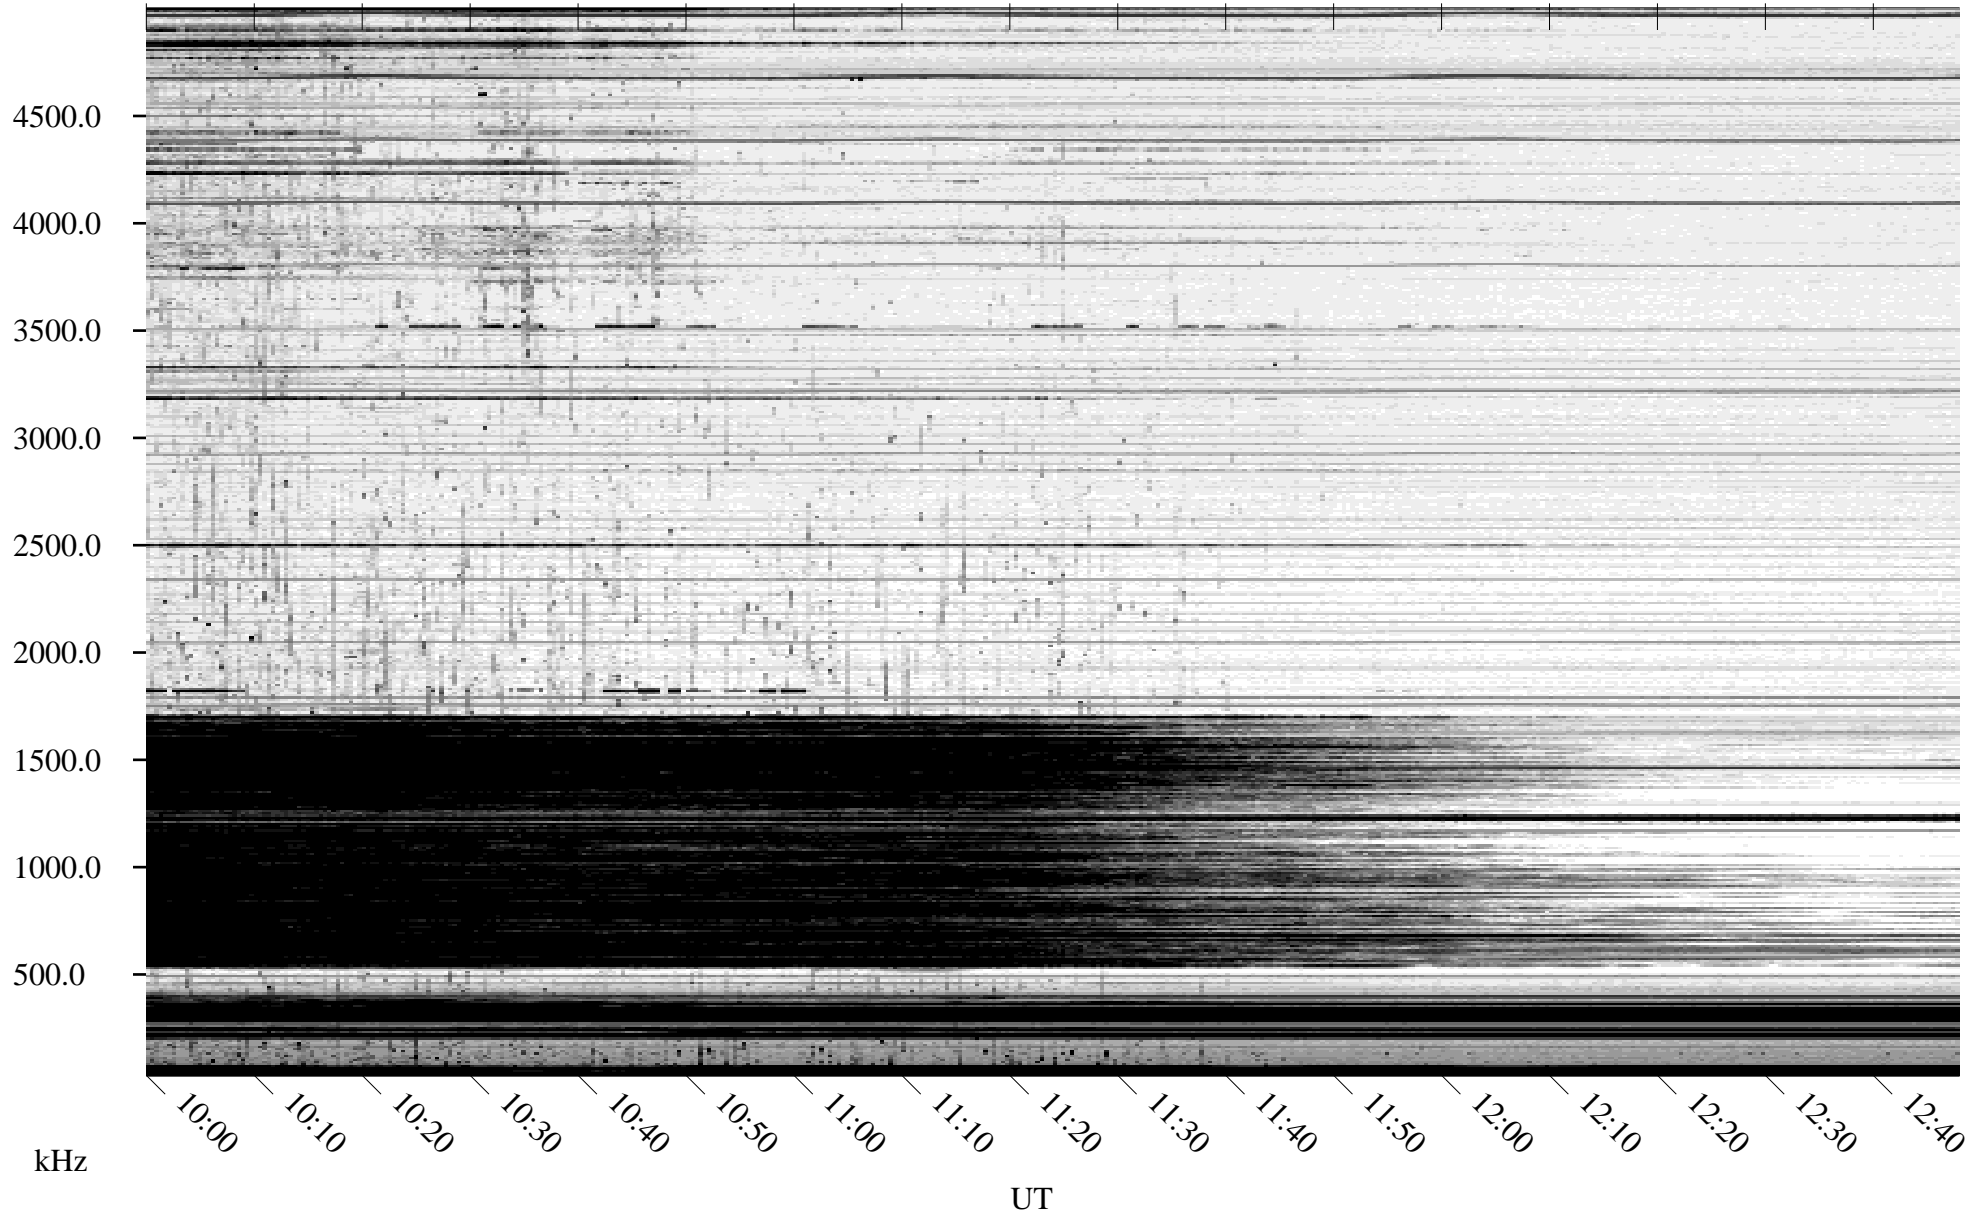

09/23/2010 Churchill, Manitoba

Linear Scale Black = 161 White = 15

ch10266l.r00SUm max_12

Page 1

09/23/2010 Churchill, Manitoba

Linear Scale Black = 161 White = 15

ch10266l.r00SUm max_12

Page 2

09/24/2010 Churchill, Manitoba

Linear Scale Black = 161 White = 15

ch10266l.r00SUm max_12

Page 3

09/24/2010 Churchill, Manitoba

Linear Scale Black = 161 White = 15

ch10266l.r00SUm max_12

Page 4

09/24/2010 Churchill, Manitoba

Linear Scale Black = 161 White = 15

ch10266l.r00SUm max_12

Page 5

09/24/2010 Churchill, Manitoba

Linear Scale Black = 161 White = 15

ch10266l.r00SUm max_12

Page 6

09/24/2010 Churchill, Manitoba

Linear Scale Black = 161 White = 15

ch10266l.r00SUm max_12

Page 7

09/24/2010 Churchill, Manitoba

Linear Scale Black = 161 White = 15

ch10266l.r00SUm max_12