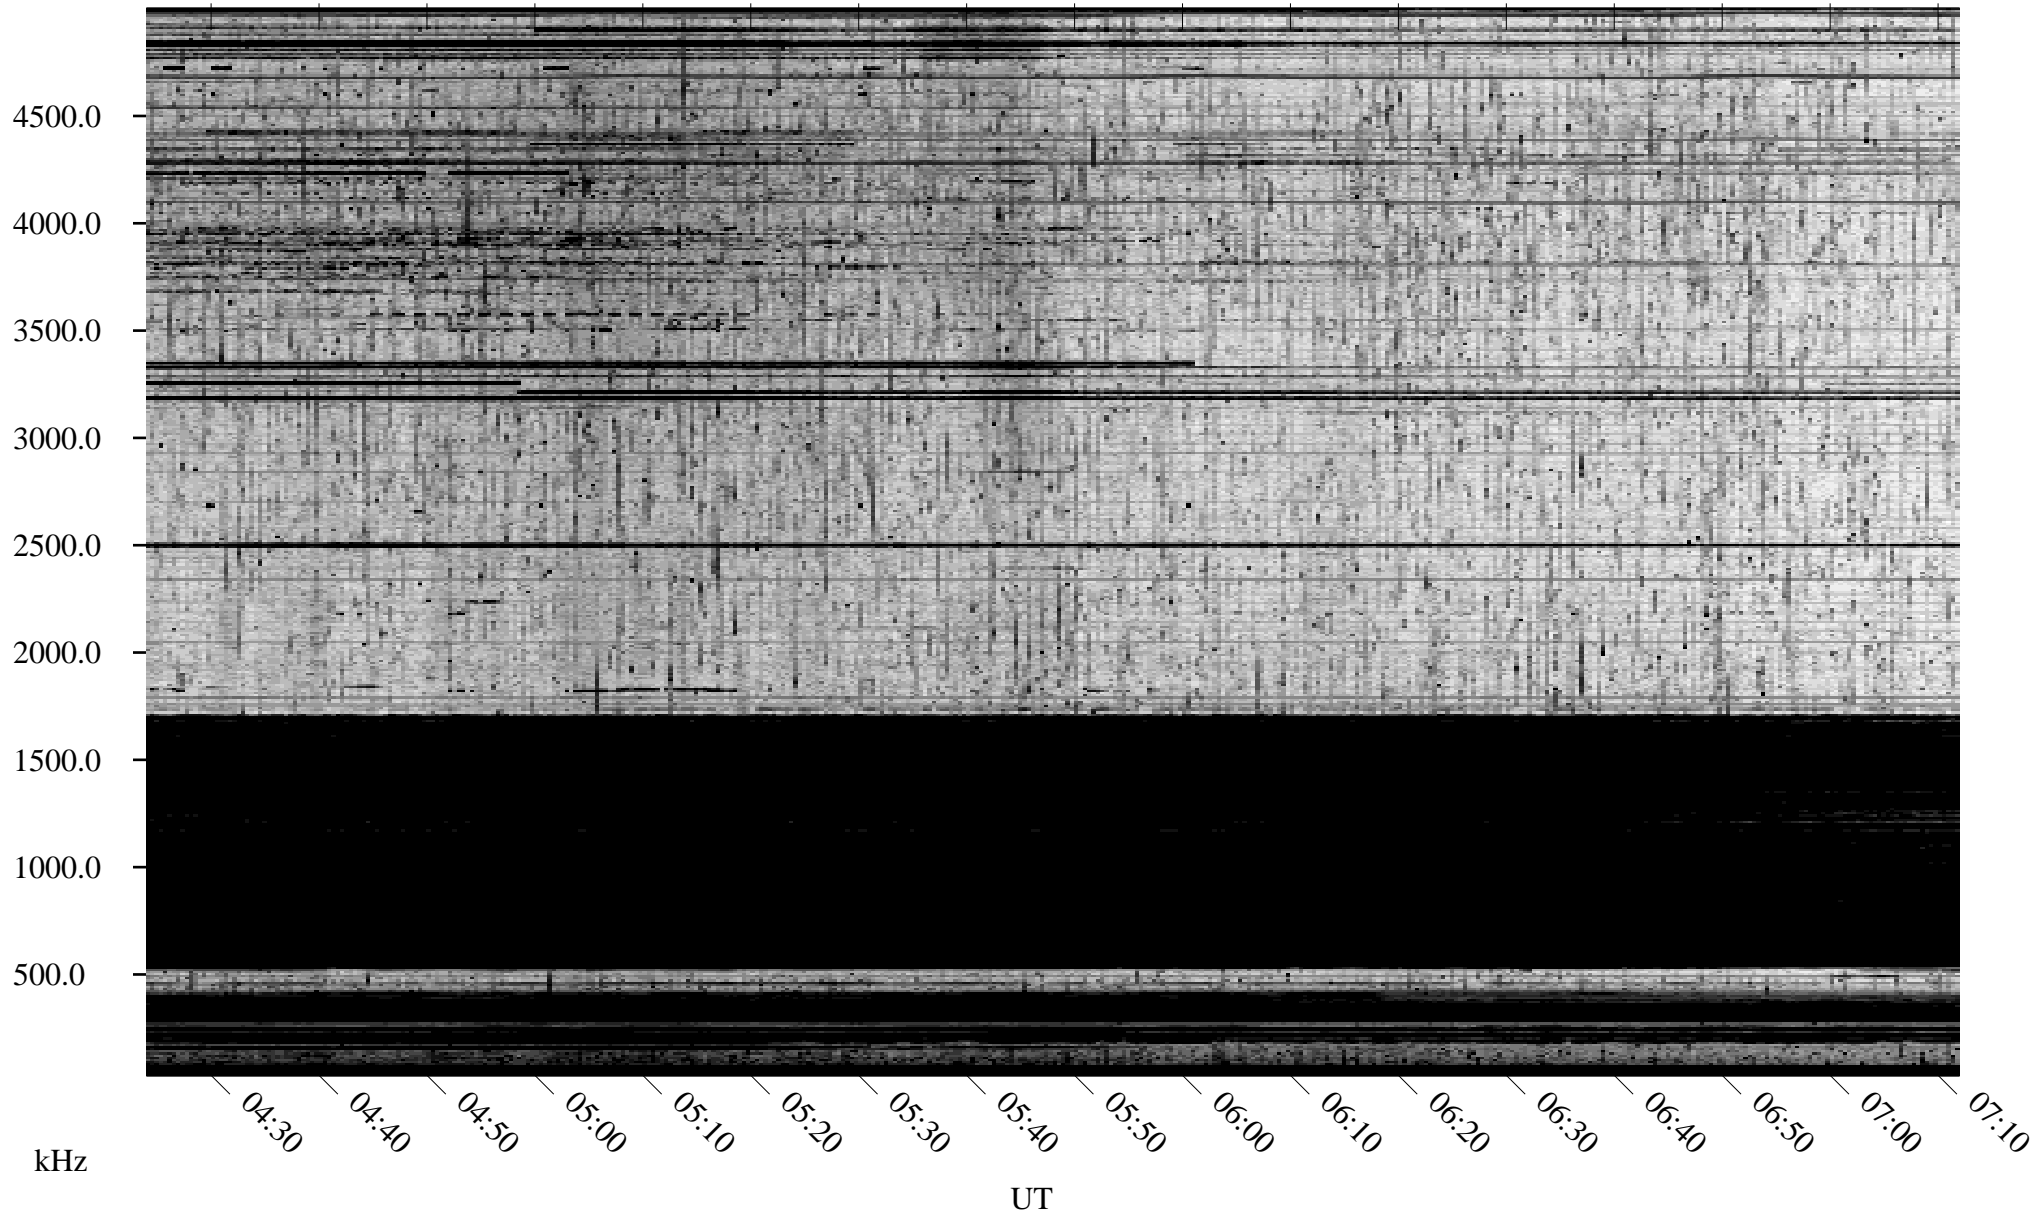

09/23/2010 Churchill, Manitoba

Linear Scale Black = 161 White = 15

ch10266l.r00SUm max_12

Page 1

09/23/2010 Churchill, Manitoba

Linear Scale Black = 161 White = 15

ch10266l.r00SUm max_12

Page 2

09/24/2010 Churchill, Manitoba

Linear Scale Black = 161 White = 15

ch10266l.r00SUm max_12

Page 3

09/24/2010 Churchill, Manitoba

Linear Scale Black = 161 White = 15

ch10266l.r00SUm max_12

Page 4

09/24/2010 Churchill, Manitoba

Linear Scale Black = 161 White = 15

ch10266l.r00SUm max_12

Page 5

09/24/2010 Churchill, Manitoba

Linear Scale Black = 161 White = 15

ch10266l.r00SUm max_12

Page 6

09/24/2010 Churchill, Manitoba

Linear Scale Black = 161 White = 15

ch10266l.r00SUm max_12

Page 7

09/24/2010 Churchill, Manitoba

Linear Scale Black = 161 White = 15

ch10266l.r00SUm max_12