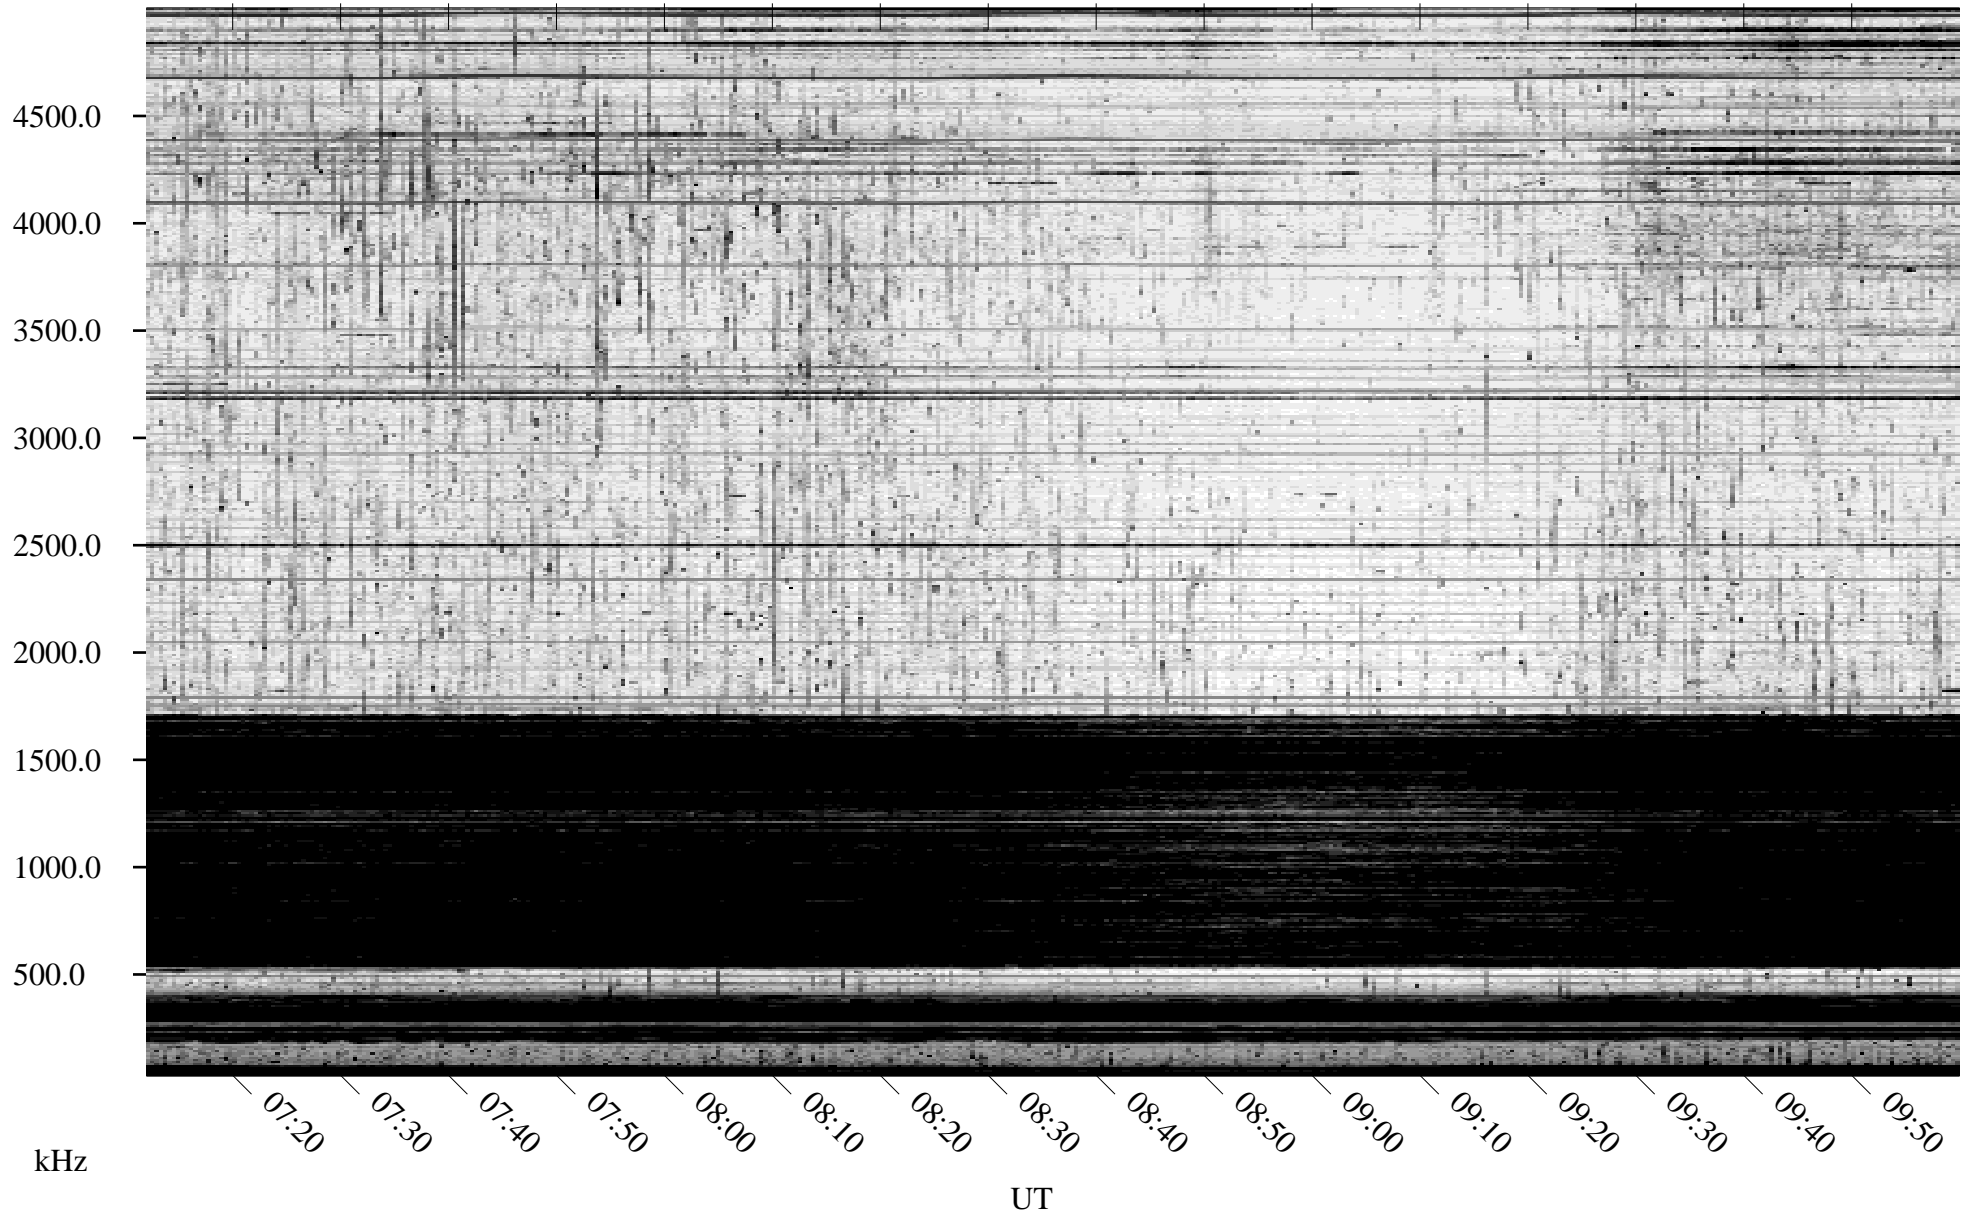

09/23/2010 Churchill, Manitoba

Linear Scale Black = 161 White = 15

ch10266l.r00SUm max_12

Page 1

09/23/2010 Churchill, Manitoba

Linear Scale Black = 161 White = 15

ch10266l.r00SUm max_12

Page 2

09/24/2010 Churchill, Manitoba

Linear Scale Black = 161 White = 15

ch10266l.r00SUm max_12

Page 3

09/24/2010 Churchill, Manitoba

Linear Scale Black = 161 White = 15

ch10266l.r00SUm max_12

Page 4

09/24/2010 Churchill, Manitoba

Linear Scale Black = 161 White = 15

ch10266l.r00SUm max_12

Page 5

09/24/2010 Churchill, Manitoba

Linear Scale Black = 161 White = 15

ch10266l.r00SUm max_12

Page 6

09/24/2010 Churchill, Manitoba

Linear Scale Black = 161 White = 15

ch10266l.r00SUm max_12

Page 7

09/24/2010 Churchill, Manitoba

Linear Scale Black = 161 White = 15

ch10266l.r00SUm max_12