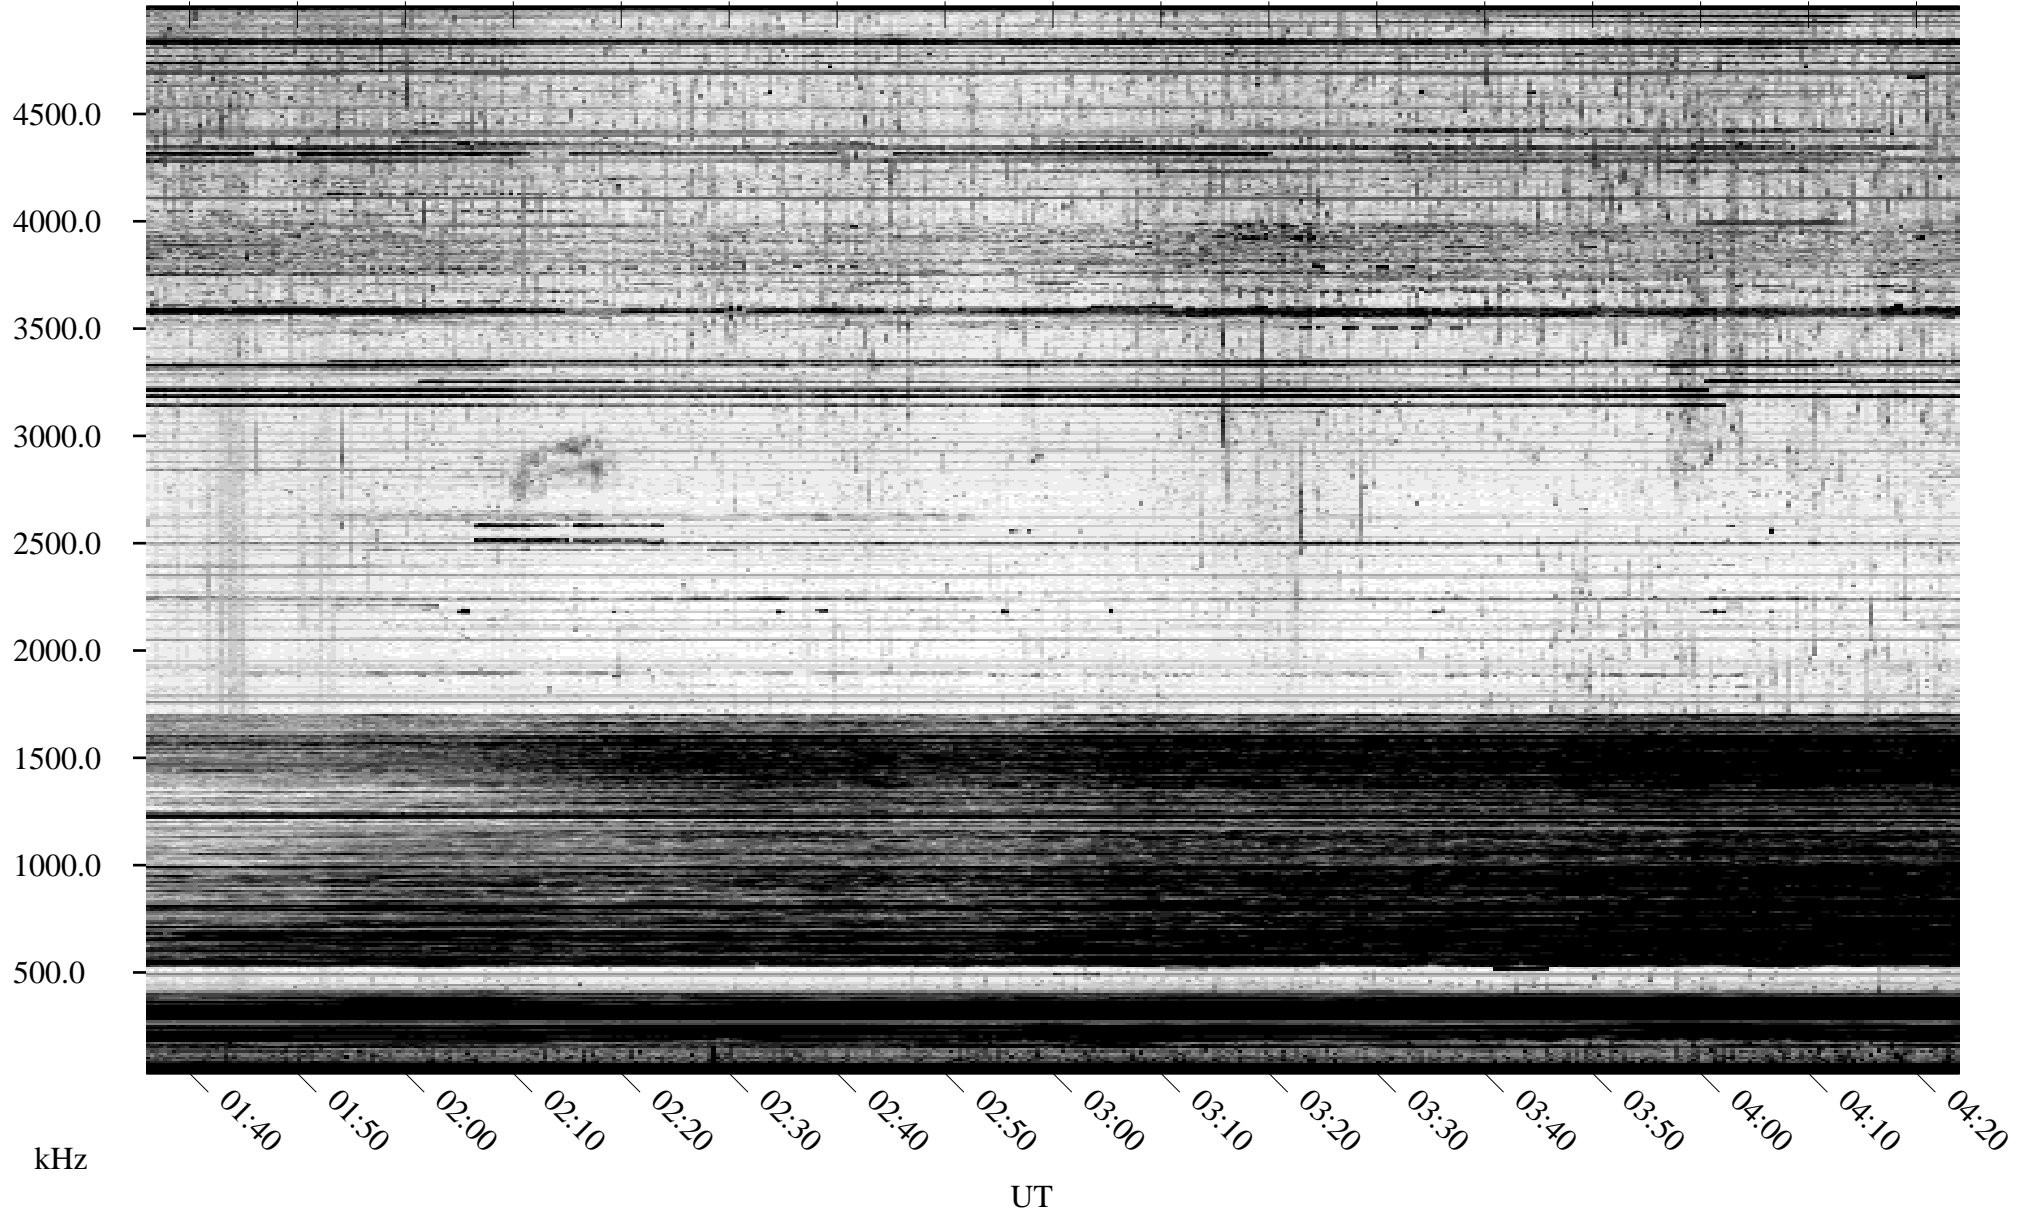

09/24/2010 Churchill, Manitoba

Linear Scale Black = 161 White = 15

ch10267l.r00SUm max_12

Page 1

09/24/2010 Churchill, Manitoba

Linear Scale Black = 161 White = 15

ch10267l.r00SUm max_12

Page 2

09/25/2010 Churchill, Manitoba

Linear Scale Black = 161 White = 15

ch10267l.r00SUm max_12

Page 3

09/25/2010 Churchill, Manitoba

Linear Scale Black = 161 White = 15

ch10267l.r00SUm max_12

Page 4

09/25/2010 Churchill, Manitoba

Linear Scale Black = 161 White = 15

ch10267l.r00SUm max_12

Page 5

09/25/2010 Churchill, Manitoba

Linear Scale Black = 161 White = 15

ch10267l.r00SUm max_12

Page 6

09/25/2010 Churchill, Manitoba

Linear Scale Black = 161 White = 15

ch10267l.r00SUm max_12

Page 7

09/25/2010 Churchill, Manitoba

Linear Scale Black = 161 White = 15

ch10267l.r00SUm max_12