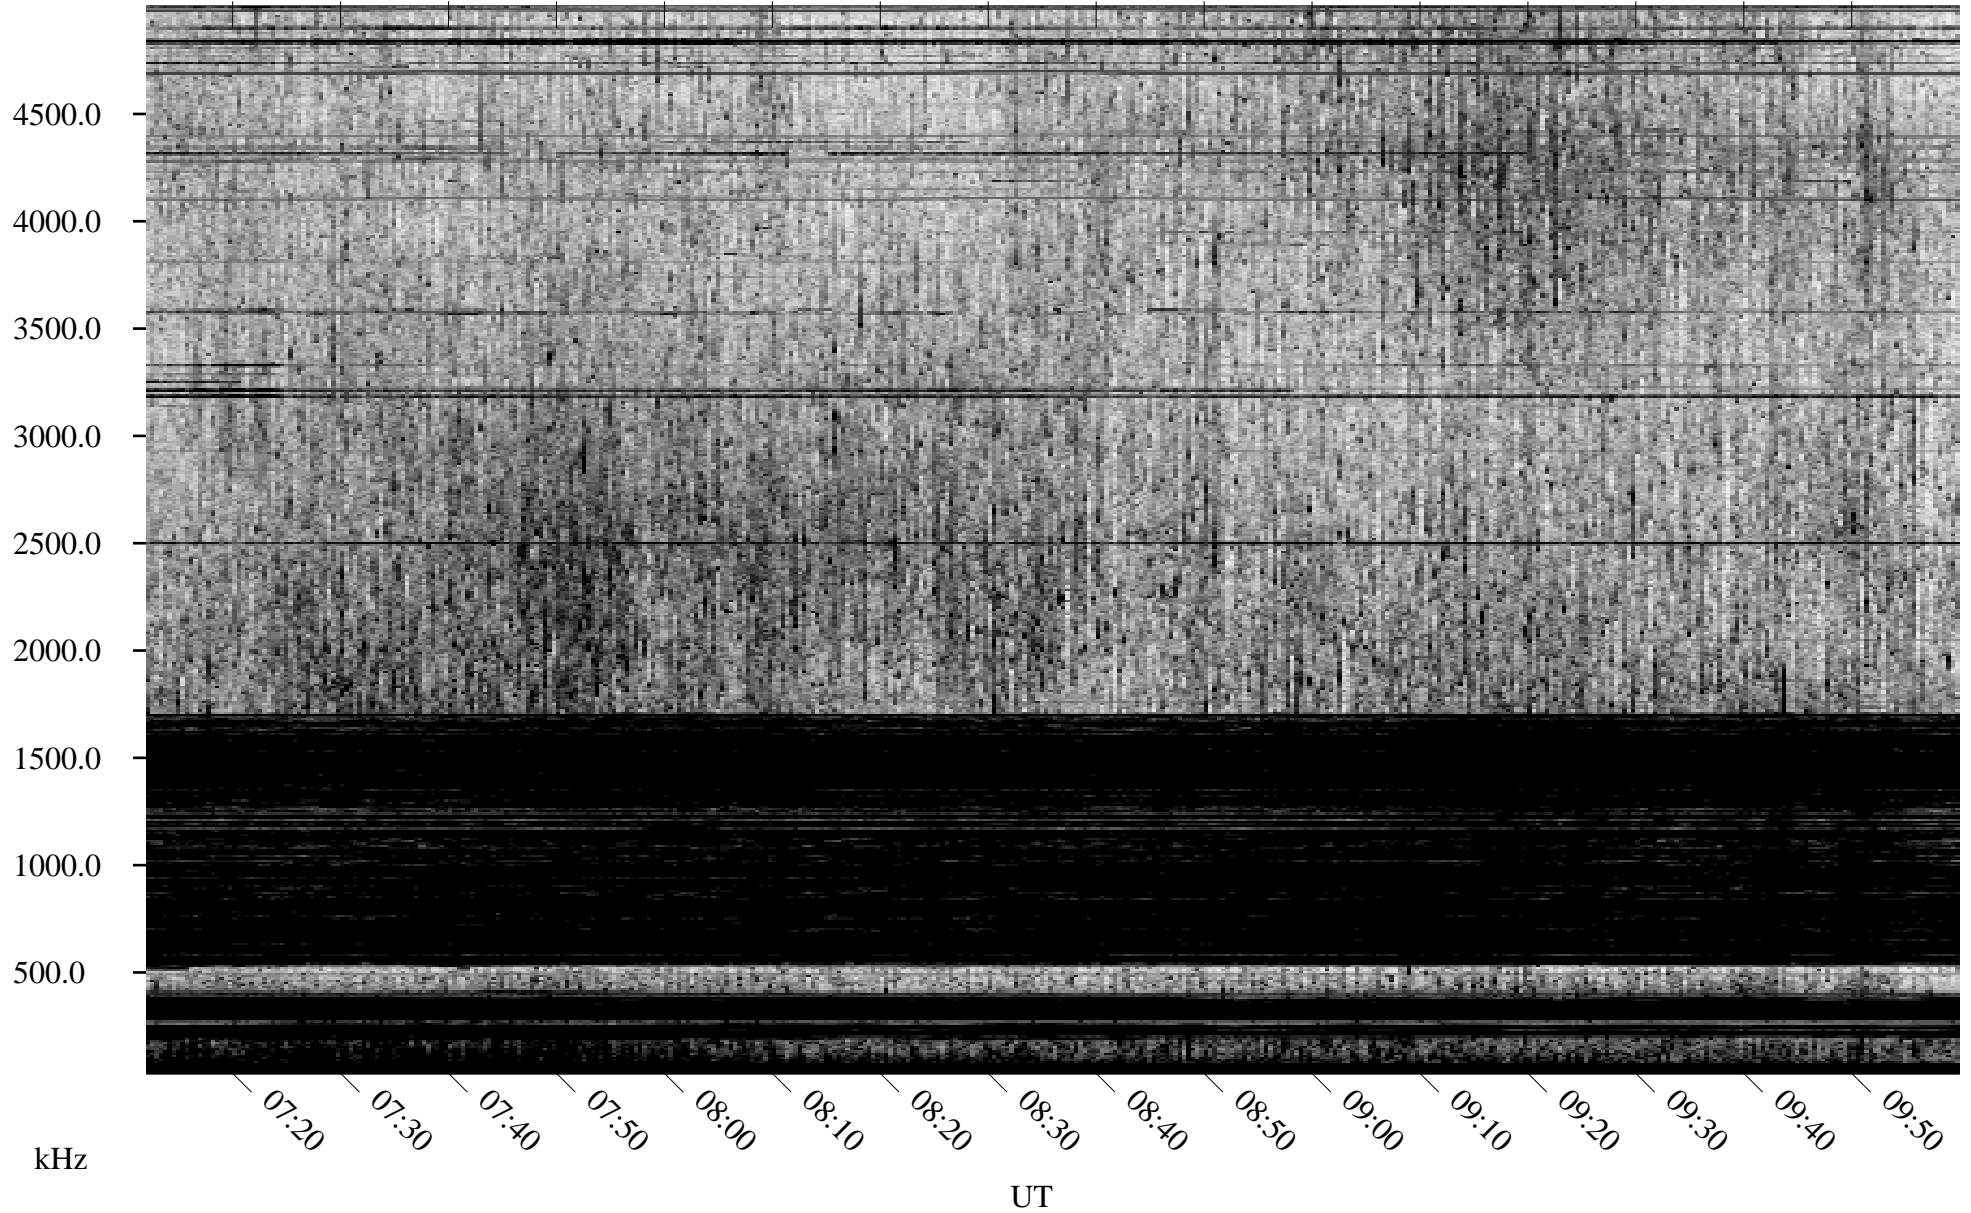

09/24/2010 Churchill, Manitoba

Linear Scale Black = 161 White = 15

ch10267l.r00SUm max_12

Page 1

09/24/2010 Churchill, Manitoba

Linear Scale Black = 161 White = 15

ch10267l.r00SUm max_12

Page 2

09/25/2010 Churchill, Manitoba

Linear Scale Black = 161 White = 15

ch10267l.r00SUm max_12

Page 3

09/25/2010 Churchill, Manitoba

Linear Scale Black = 161 White = 15

ch10267l.r00SUm max_12

Page 4

09/25/2010 Churchill, Manitoba

Linear Scale Black = 161 White = 15

ch10267l.r00SUm max_12

Page 5

09/25/2010 Churchill, Manitoba

Linear Scale Black = 161 White = 15

ch10267l.r00SUm max_12

Page 6

09/25/2010 Churchill, Manitoba

Linear Scale Black = 161 White = 15

ch10267l.r00SUm max_12

Page 7

09/25/2010 Churchill, Manitoba

Linear Scale Black = 161 White = 15

ch10267l.r00SUm max_12