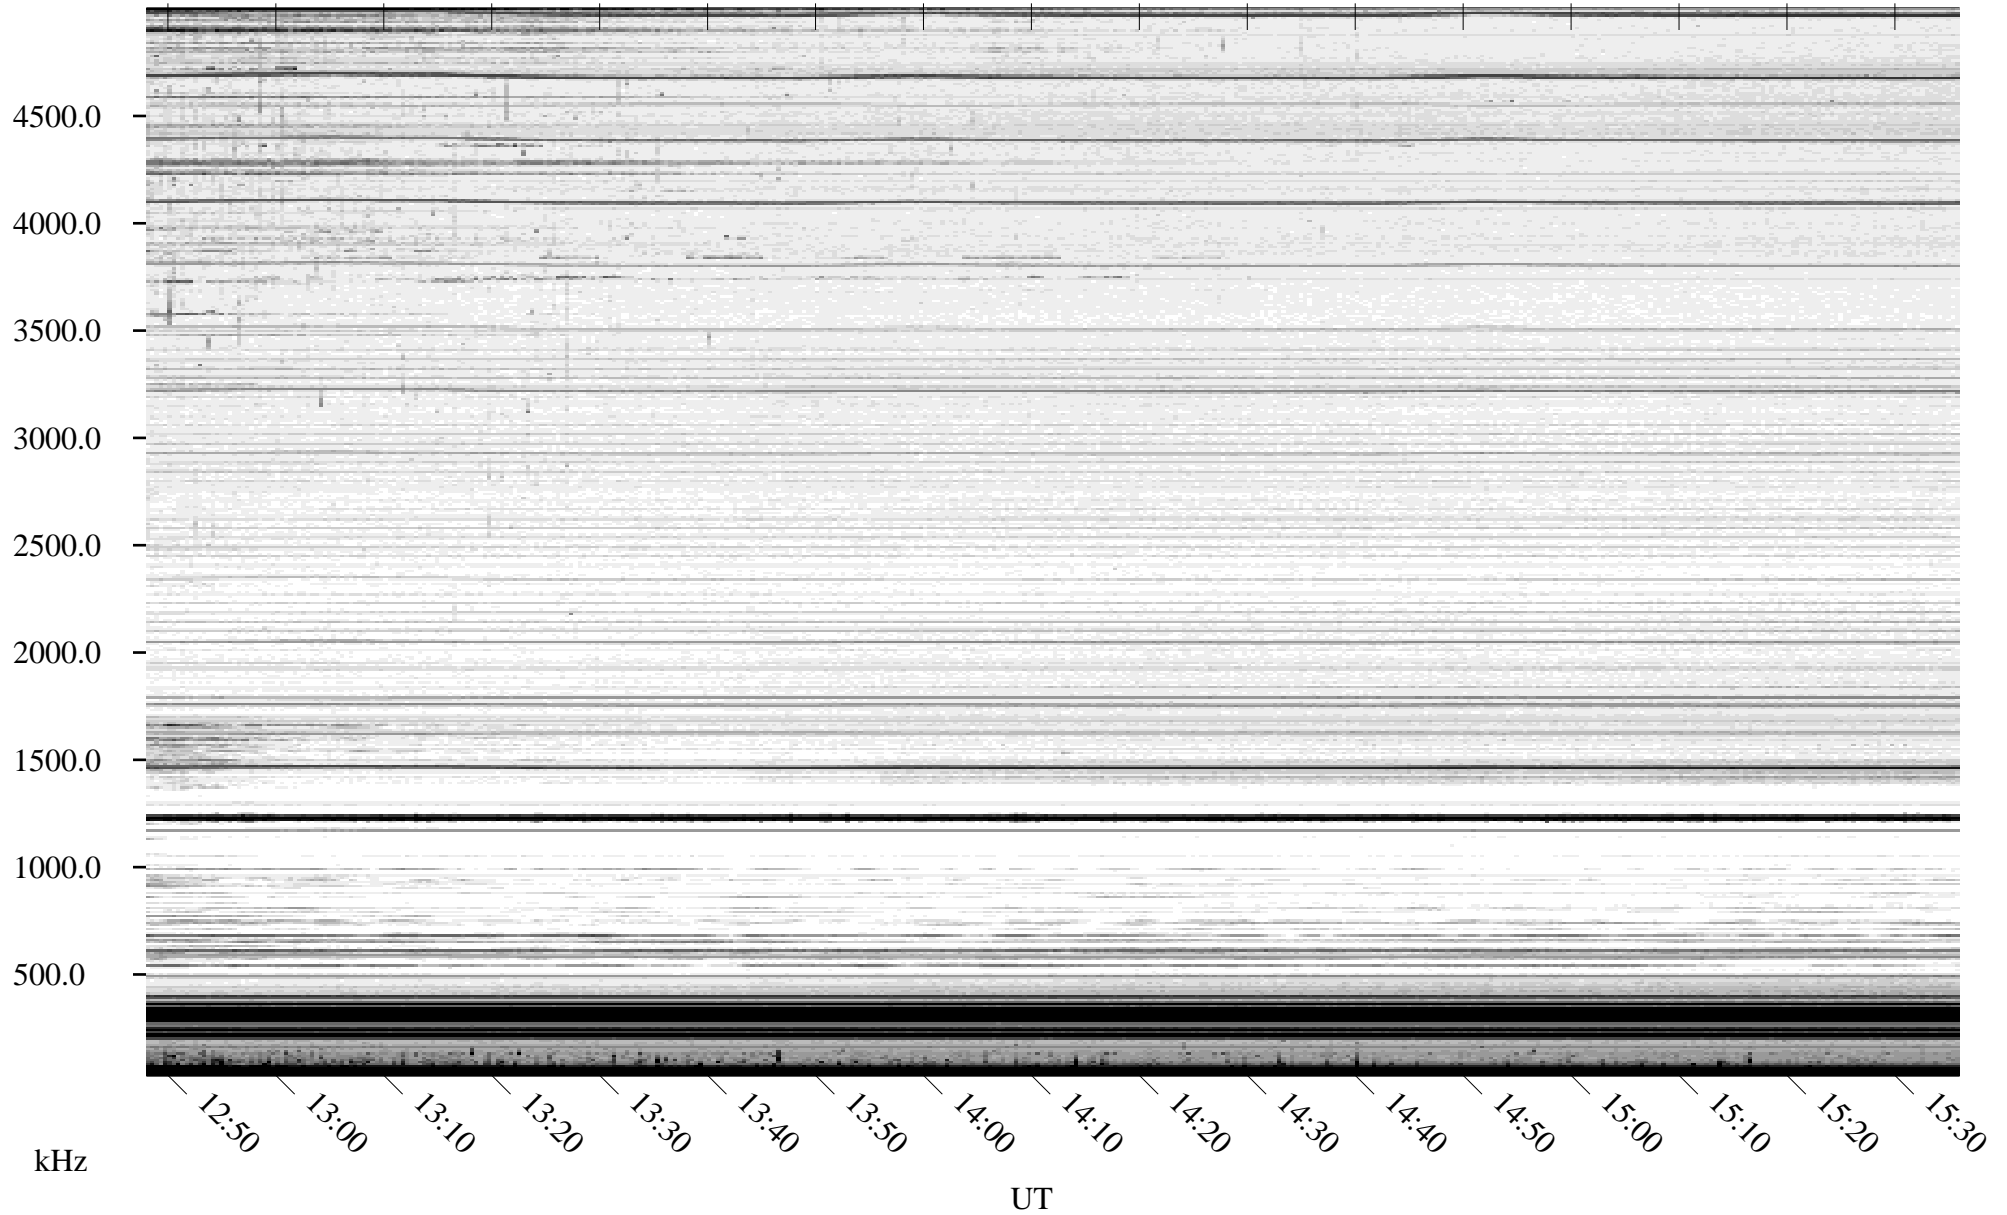

09/24/2010 Churchill, Manitoba

Linear Scale Black = 161 White = 15

ch10267l.r00SUm max_12

Page 1

09/24/2010 Churchill, Manitoba

Linear Scale Black = 161 White = 15

ch10267l.r00SUm max_12

Page 2

09/25/2010 Churchill, Manitoba

Linear Scale Black = 161 White = 15

ch10267l.r00SUm max_12

Page 3

09/25/2010 Churchill, Manitoba

Linear Scale Black = 161 White = 15

ch10267l.r00SUm max_12

Page 4

09/25/2010 Churchill, Manitoba

Linear Scale Black = 161 White = 15

ch10267l.r00SUm max_12

Page 5

09/25/2010 Churchill, Manitoba

Linear Scale Black = 161 White = 15

ch10267l.r00SUm max_12

Page 6

09/25/2010 Churchill, Manitoba

Linear Scale Black = 161 White = 15

ch10267l.r00SUm max_12

Page 7

09/25/2010 Churchill, Manitoba

Linear Scale Black = 161 White = 15

ch10267l.r00SUm max_12