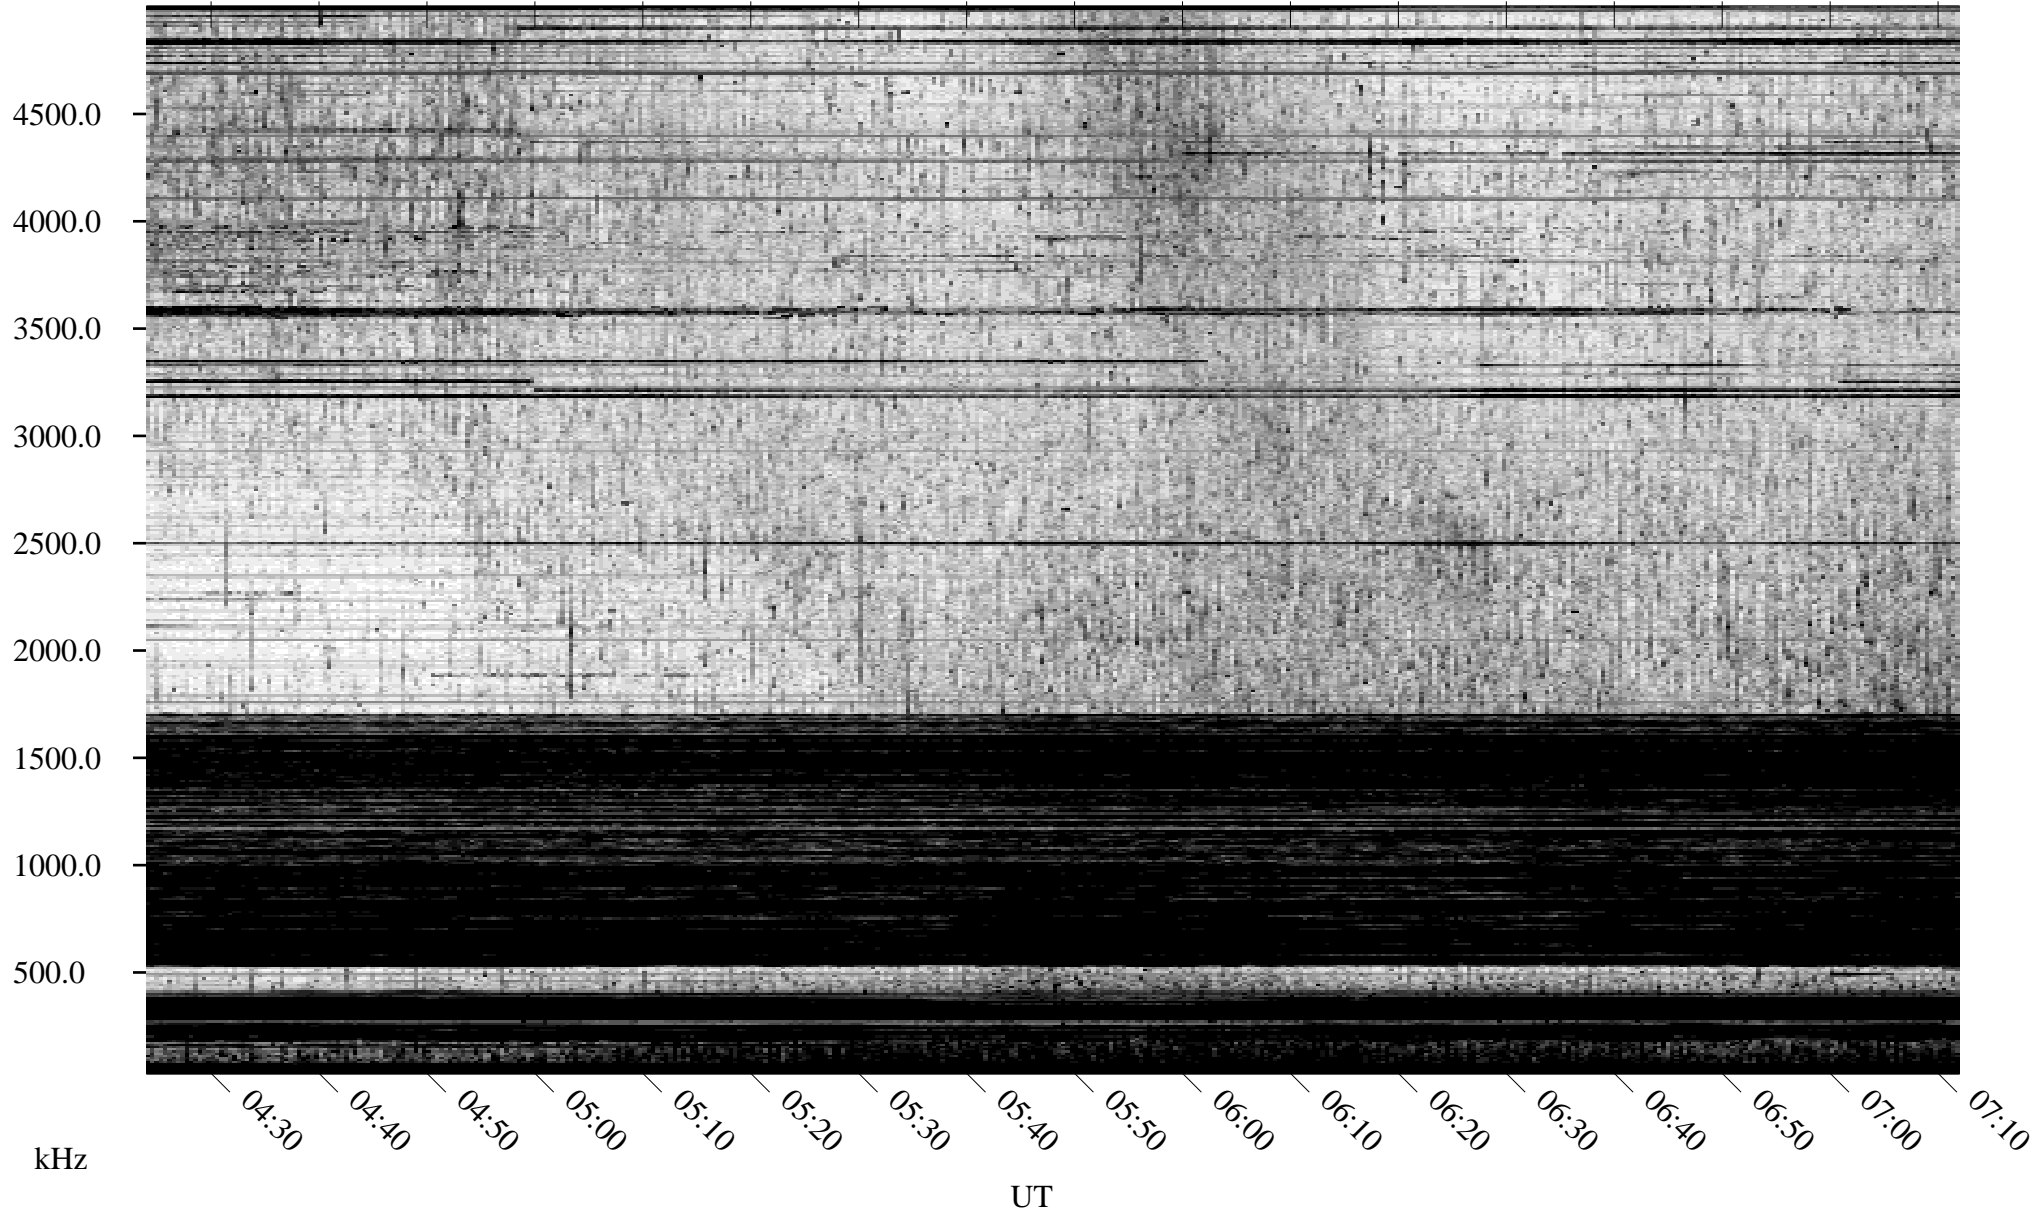

09/24/2010 Churchill, Manitoba

Linear Scale Black = 161 White = 15

ch10267l.r00SUm max_12

Page 1

09/24/2010 Churchill, Manitoba

Linear Scale Black = 161 White = 15

ch10267l.r00SUm max_12

Page 2

09/25/2010 Churchill, Manitoba

Linear Scale Black = 161 White = 15

ch10267l.r00SUm max_12

Page 3

09/25/2010 Churchill, Manitoba

Linear Scale Black = 161 White = 15

ch10267l.r00SUm max_12

Page 4

09/25/2010 Churchill, Manitoba

Linear Scale Black = 161 White = 15

ch10267l.r00SUm max_12

Page 5

09/25/2010 Churchill, Manitoba

Linear Scale Black = 161 White = 15

ch10267l.r00SUm max_12

Page 6

09/25/2010 Churchill, Manitoba

Linear Scale Black = 161 White = 15

ch10267l.r00SUm max_12

Page 7

09/25/2010 Churchill, Manitoba

Linear Scale Black = 161 White = 15

ch10267l.r00SUm max_12