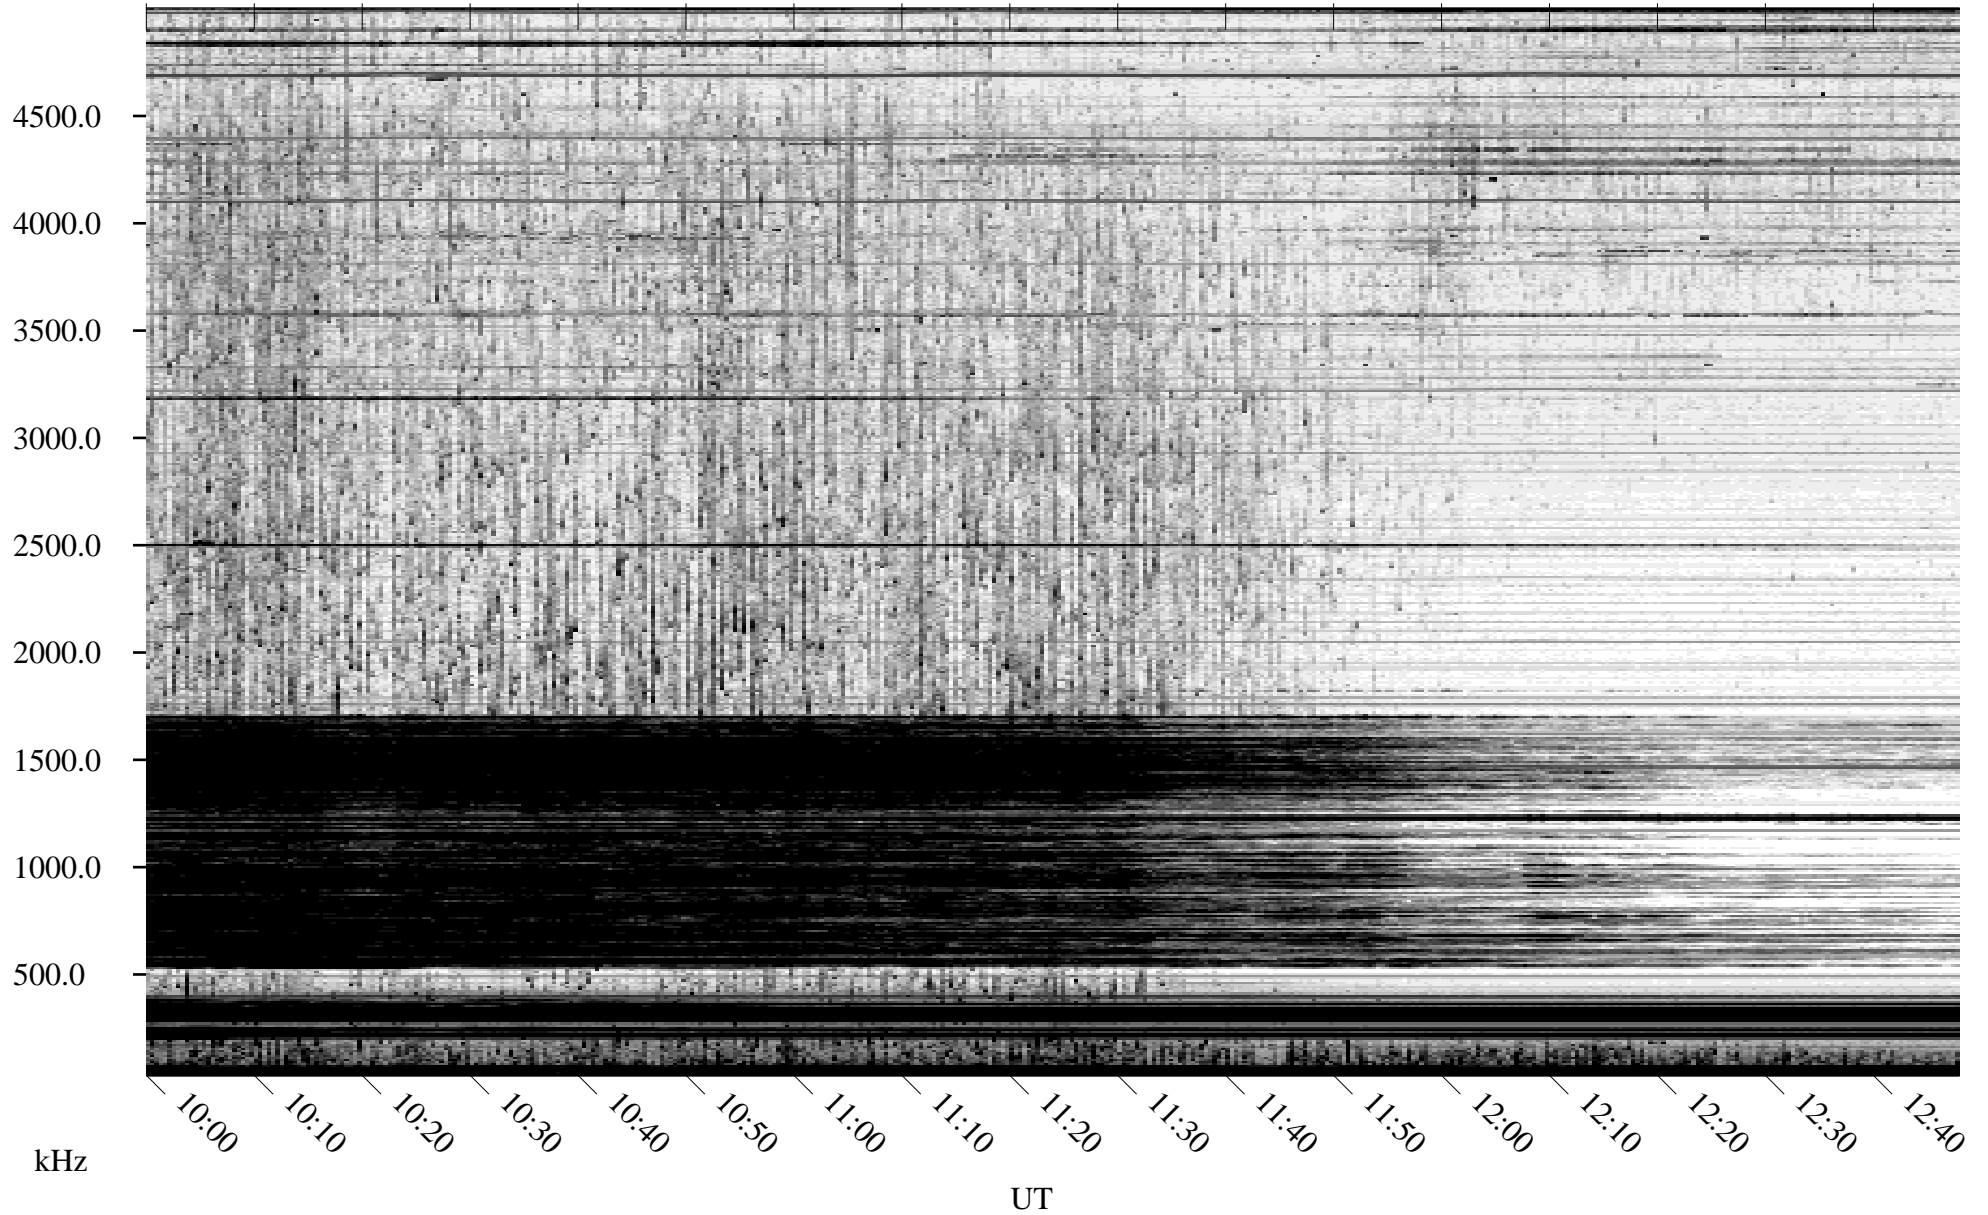

09/24/2010 Churchill, Manitoba

Linear Scale Black = 161 White = 15

ch10267l.r00SUm max_12

Page 1

09/24/2010 Churchill, Manitoba

Linear Scale Black = 161 White = 15

ch10267l.r00SUm max_12

Page 2

09/25/2010 Churchill, Manitoba

Linear Scale Black = 161 White = 15

ch10267l.r00SUm max_12

Page 3

09/25/2010 Churchill, Manitoba

Linear Scale Black = 161 White = 15

ch10267l.r00SUm max_12

Page 4

09/25/2010 Churchill, Manitoba

Linear Scale Black = 161 White = 15

ch10267l.r00SUm max_12

Page 5

09/25/2010 Churchill, Manitoba

Linear Scale Black = 161 White = 15

ch10267l.r00SUm max_12

Page 6

09/25/2010 Churchill, Manitoba

Linear Scale Black = 161 White = 15

ch10267l.r00SUm max_12

Page 7

09/25/2010 Churchill, Manitoba

Linear Scale Black = 161 White = 15

ch10267l.r00SUm max_12