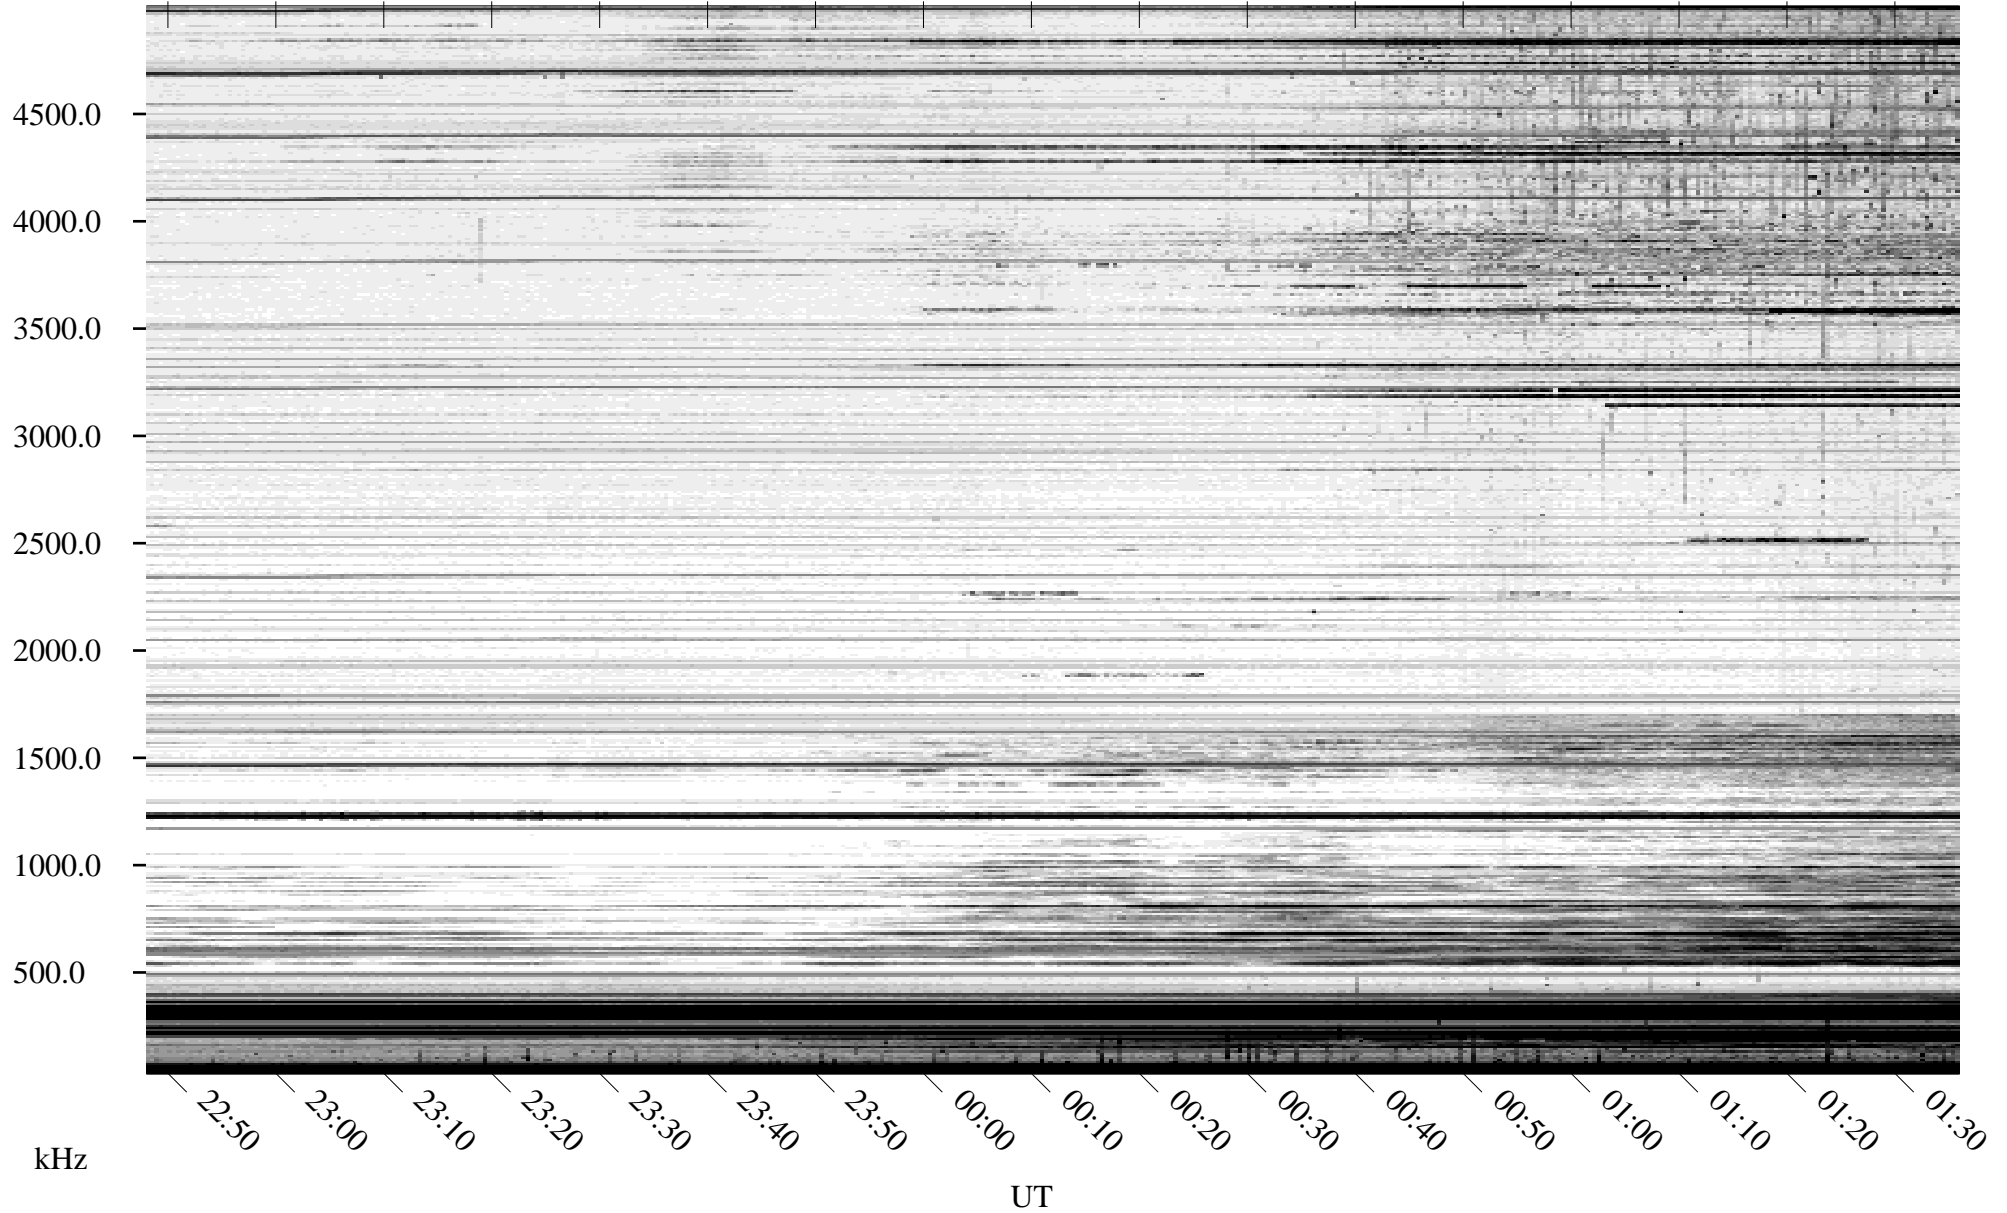

09/24/2010 Churchill, Manitoba

Linear Scale Black = 161 White = 15

ch10267l.r00SUm max_12

Page 1

09/24/2010 Churchill, Manitoba

Linear Scale Black = 161 White = 15

ch10267l.r00SUm max_12

Page 2

09/25/2010 Churchill, Manitoba

Linear Scale Black = 161 White = 15

ch10267l.r00SUm max_12

Page 3

09/25/2010 Churchill, Manitoba

Linear Scale Black = 161 White = 15

ch10267l.r00SUm max_12

Page 4

09/25/2010 Churchill, Manitoba

Linear Scale Black = 161 White = 15

ch10267l.r00SUm max_12

Page 5

09/25/2010 Churchill, Manitoba

Linear Scale Black = 161 White = 15

ch10267l.r00SUm max_12

Page 6

09/25/2010 Churchill, Manitoba

Linear Scale Black = 161 White = 15

ch10267l.r00SUm max_12

Page 7

09/25/2010 Churchill, Manitoba

Linear Scale Black = 161 White = 15

ch10267l.r00SUm max_12