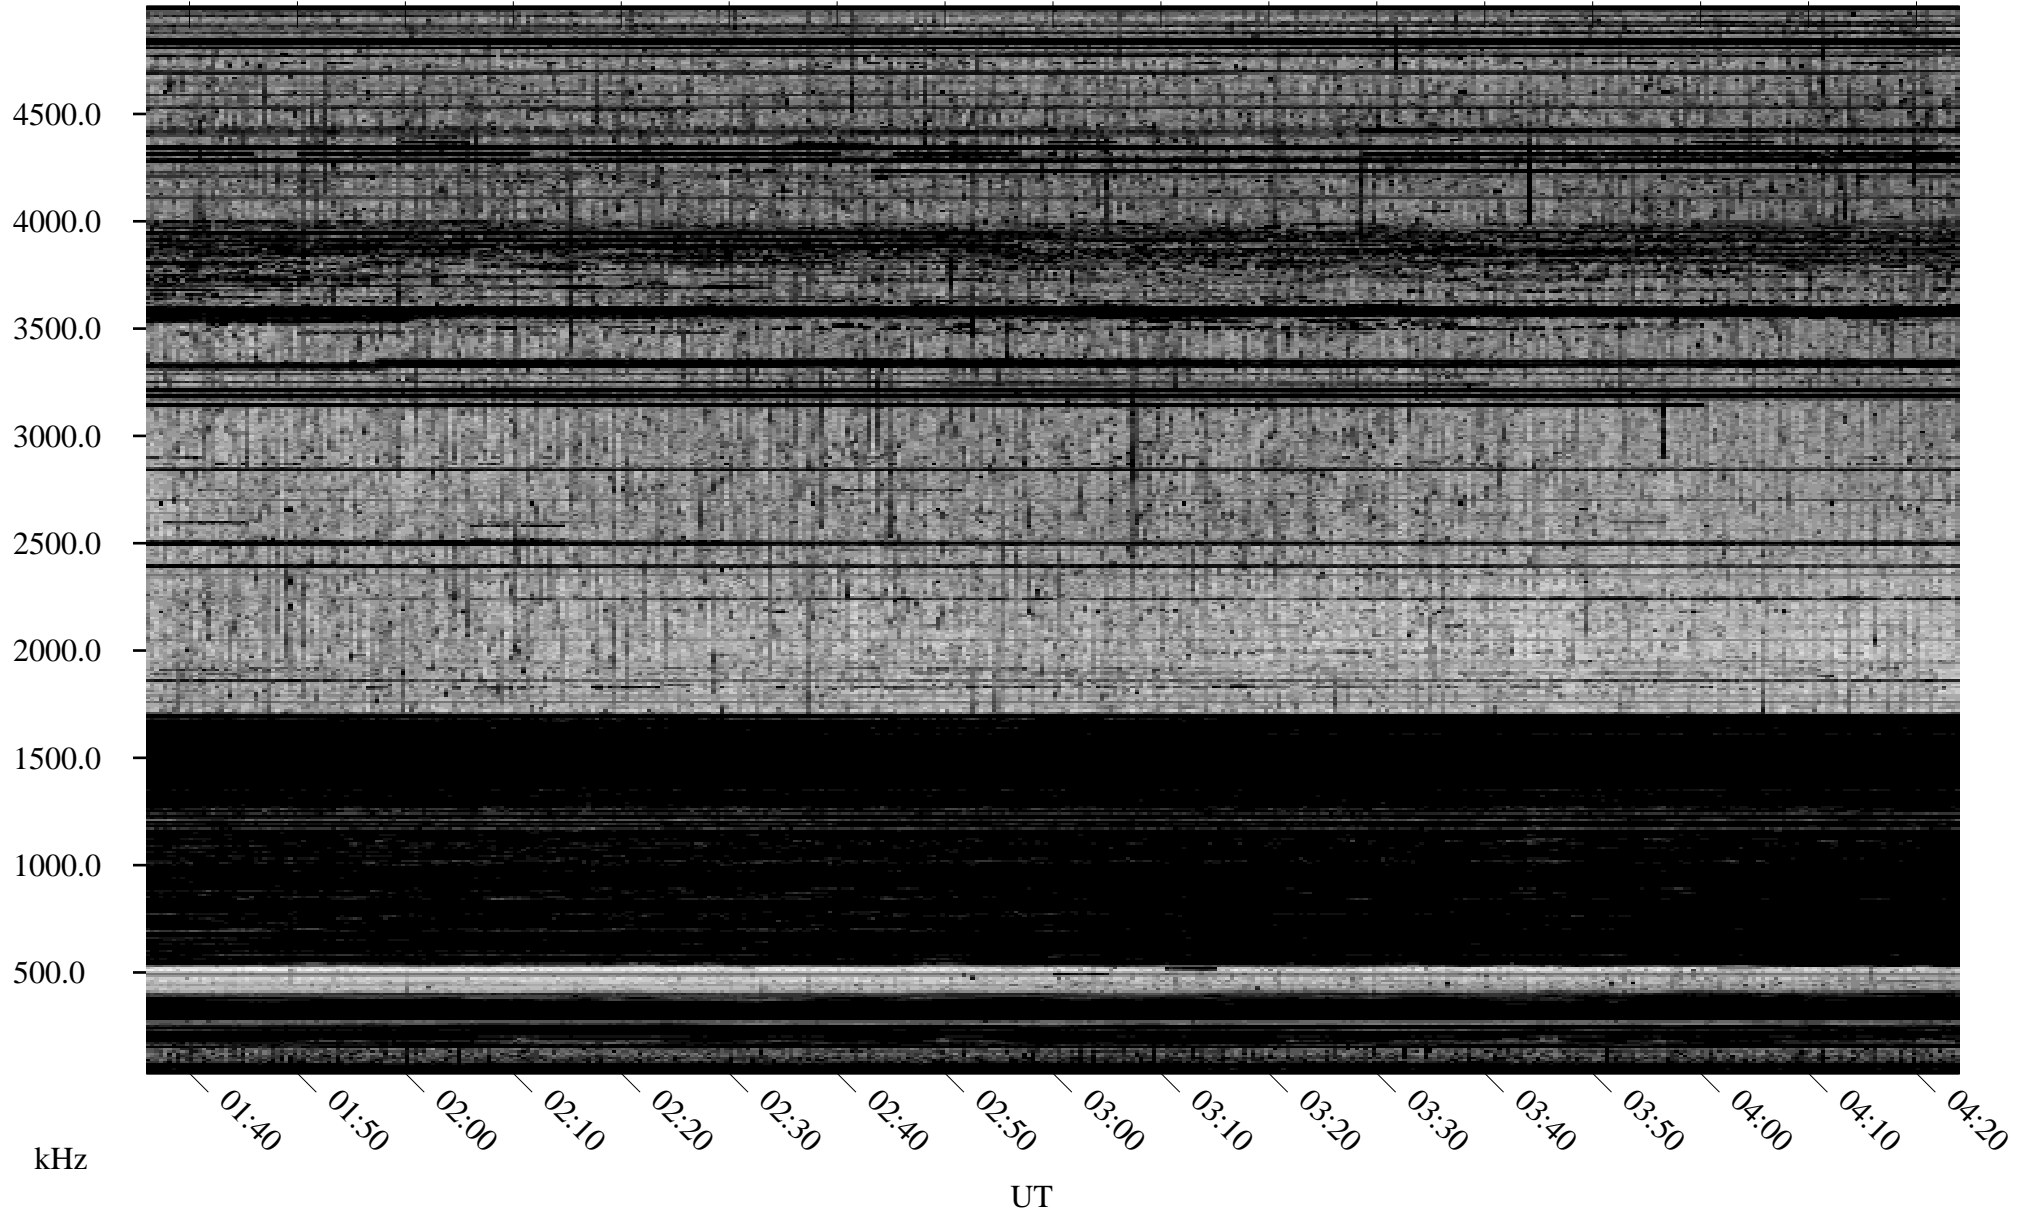

09/25/2010 Churchill, Manitoba

Linear Scale Black = 161 White = 15

ch10268l.r00SUm max_12

Page 1

09/25/2010 Churchill, Manitoba

Linear Scale Black = 161 White = 15

ch10268l.r00SUm max_12

Page 2

09/26/2010 Churchill, Manitoba

Linear Scale Black = 161 White = 15

ch10268l.r00SUm max_12

Page 3

09/26/2010 Churchill, Manitoba

Linear Scale Black = 161 White = 15

ch10268l.r00SUm max_12

Page 4

09/26/2010 Churchill, Manitoba

Linear Scale Black = 161 White = 15

ch10268l.r00SUm max_12

Page 5

09/26/2010 Churchill, Manitoba

Linear Scale Black = 161 White = 15

ch10268l.r00SUm max_12

Page 6

09/26/2010 Churchill, Manitoba

Linear Scale Black = 161 White = 15

ch10268l.r00SUm max_12

Page 7

09/26/2010 Churchill, Manitoba

Linear Scale Black = 161 White = 15

ch10268l.r00SUm max_12