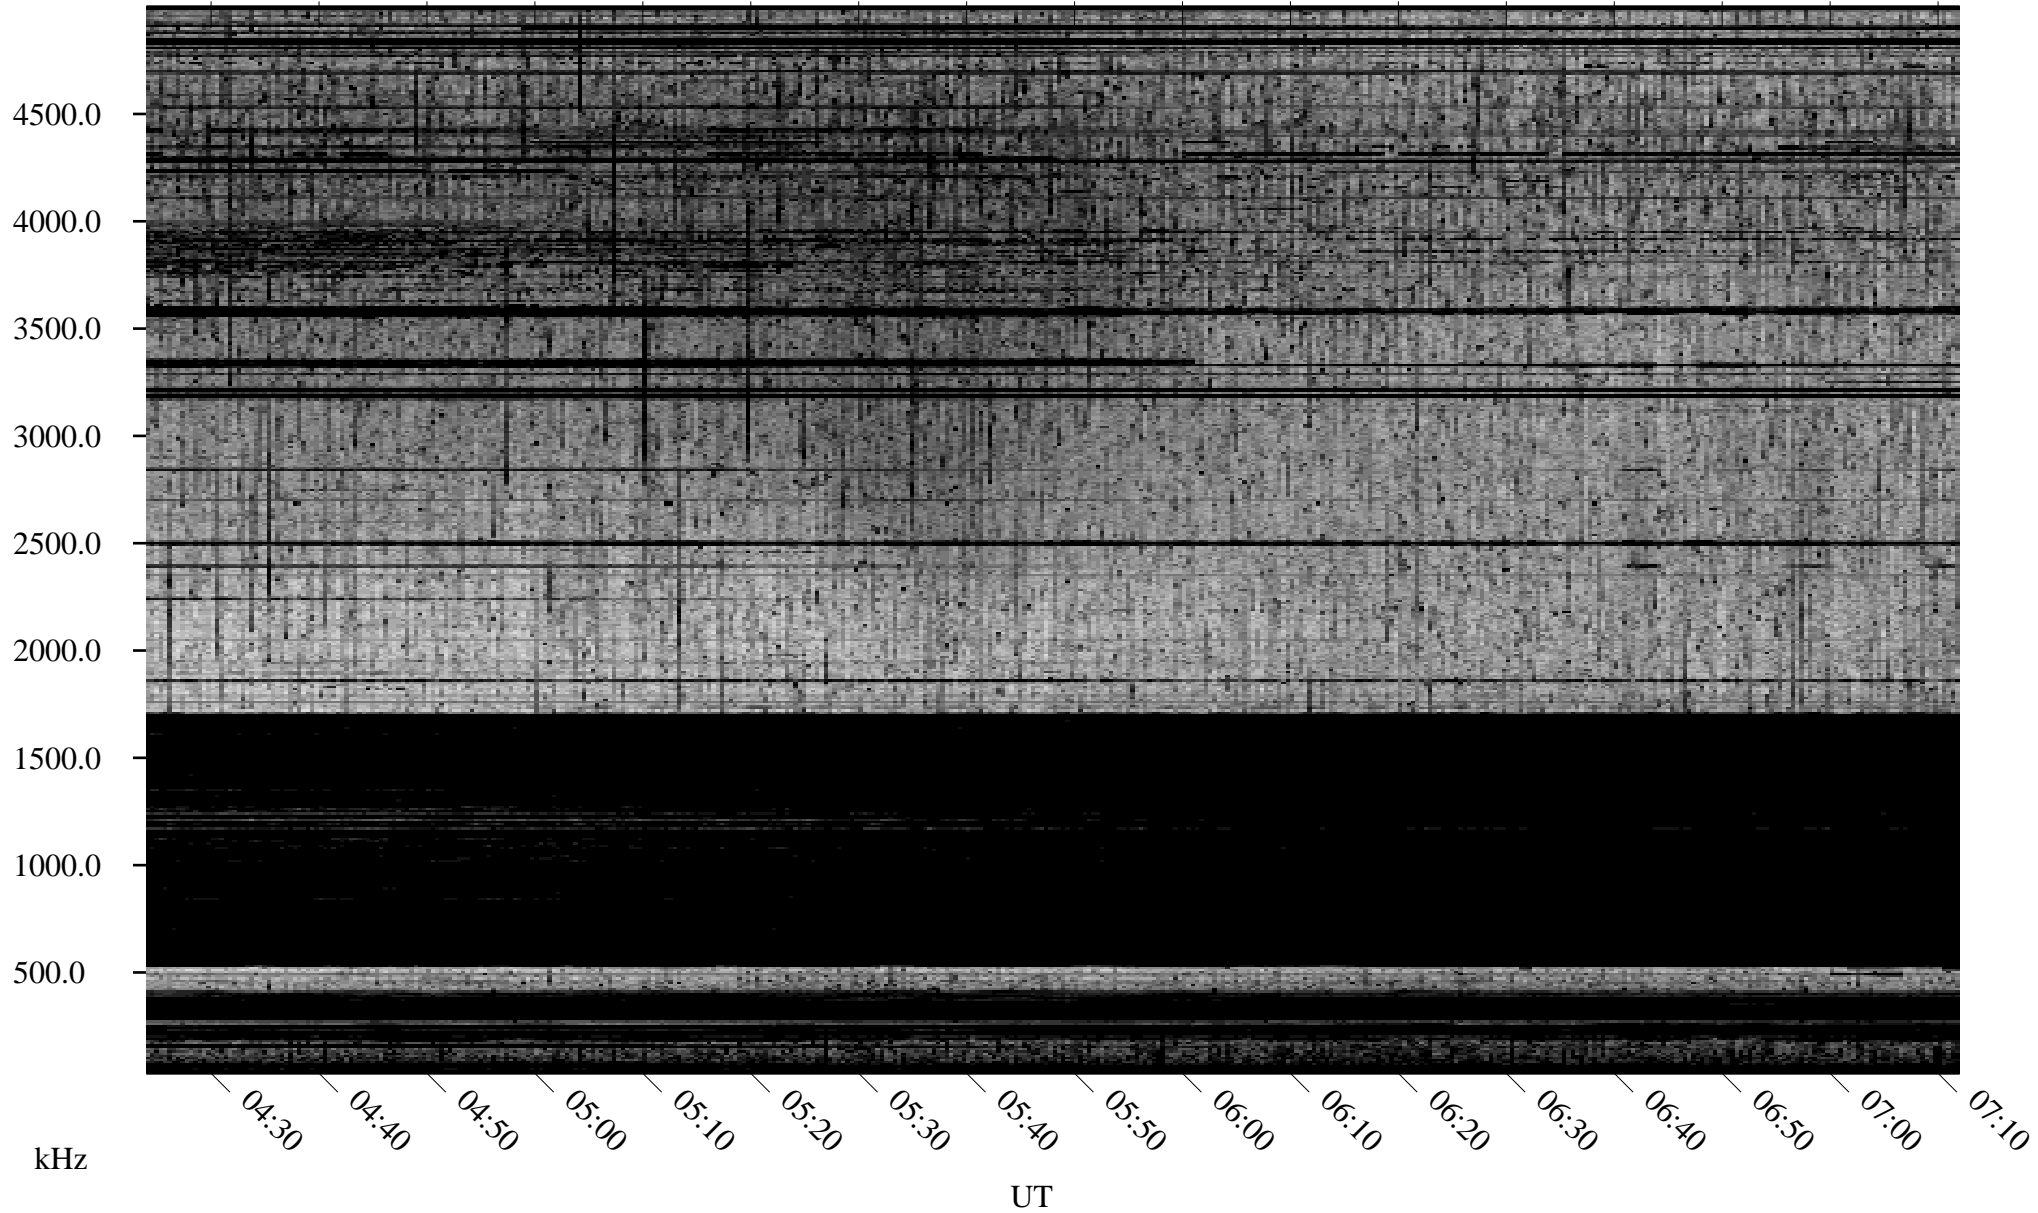

09/25/2010 Churchill, Manitoba

Linear Scale Black = 161 White = 15

ch10268l.r00SUm max_12

Page 1

09/25/2010 Churchill, Manitoba

Linear Scale Black = 161 White = 15

ch10268l.r00SUm max_12

Page 2

09/26/2010 Churchill, Manitoba

Linear Scale Black = 161 White = 15

ch10268l.r00SUm max_12

Page 3

09/26/2010 Churchill, Manitoba

Linear Scale Black = 161 White = 15

ch10268l.r00SUm max_12

Page 4

09/26/2010 Churchill, Manitoba

Linear Scale Black = 161 White = 15

ch10268l.r00SUm max_12

Page 5

09/26/2010 Churchill, Manitoba

Linear Scale Black = 161 White = 15

ch10268l.r00SUm max_12

Page 6

09/26/2010 Churchill, Manitoba

Linear Scale Black = 161 White = 15

ch10268l.r00SUm max_12

Page 7

09/26/2010 Churchill, Manitoba

Linear Scale Black = 161 White = 15

ch10268l.r00SUm max_12