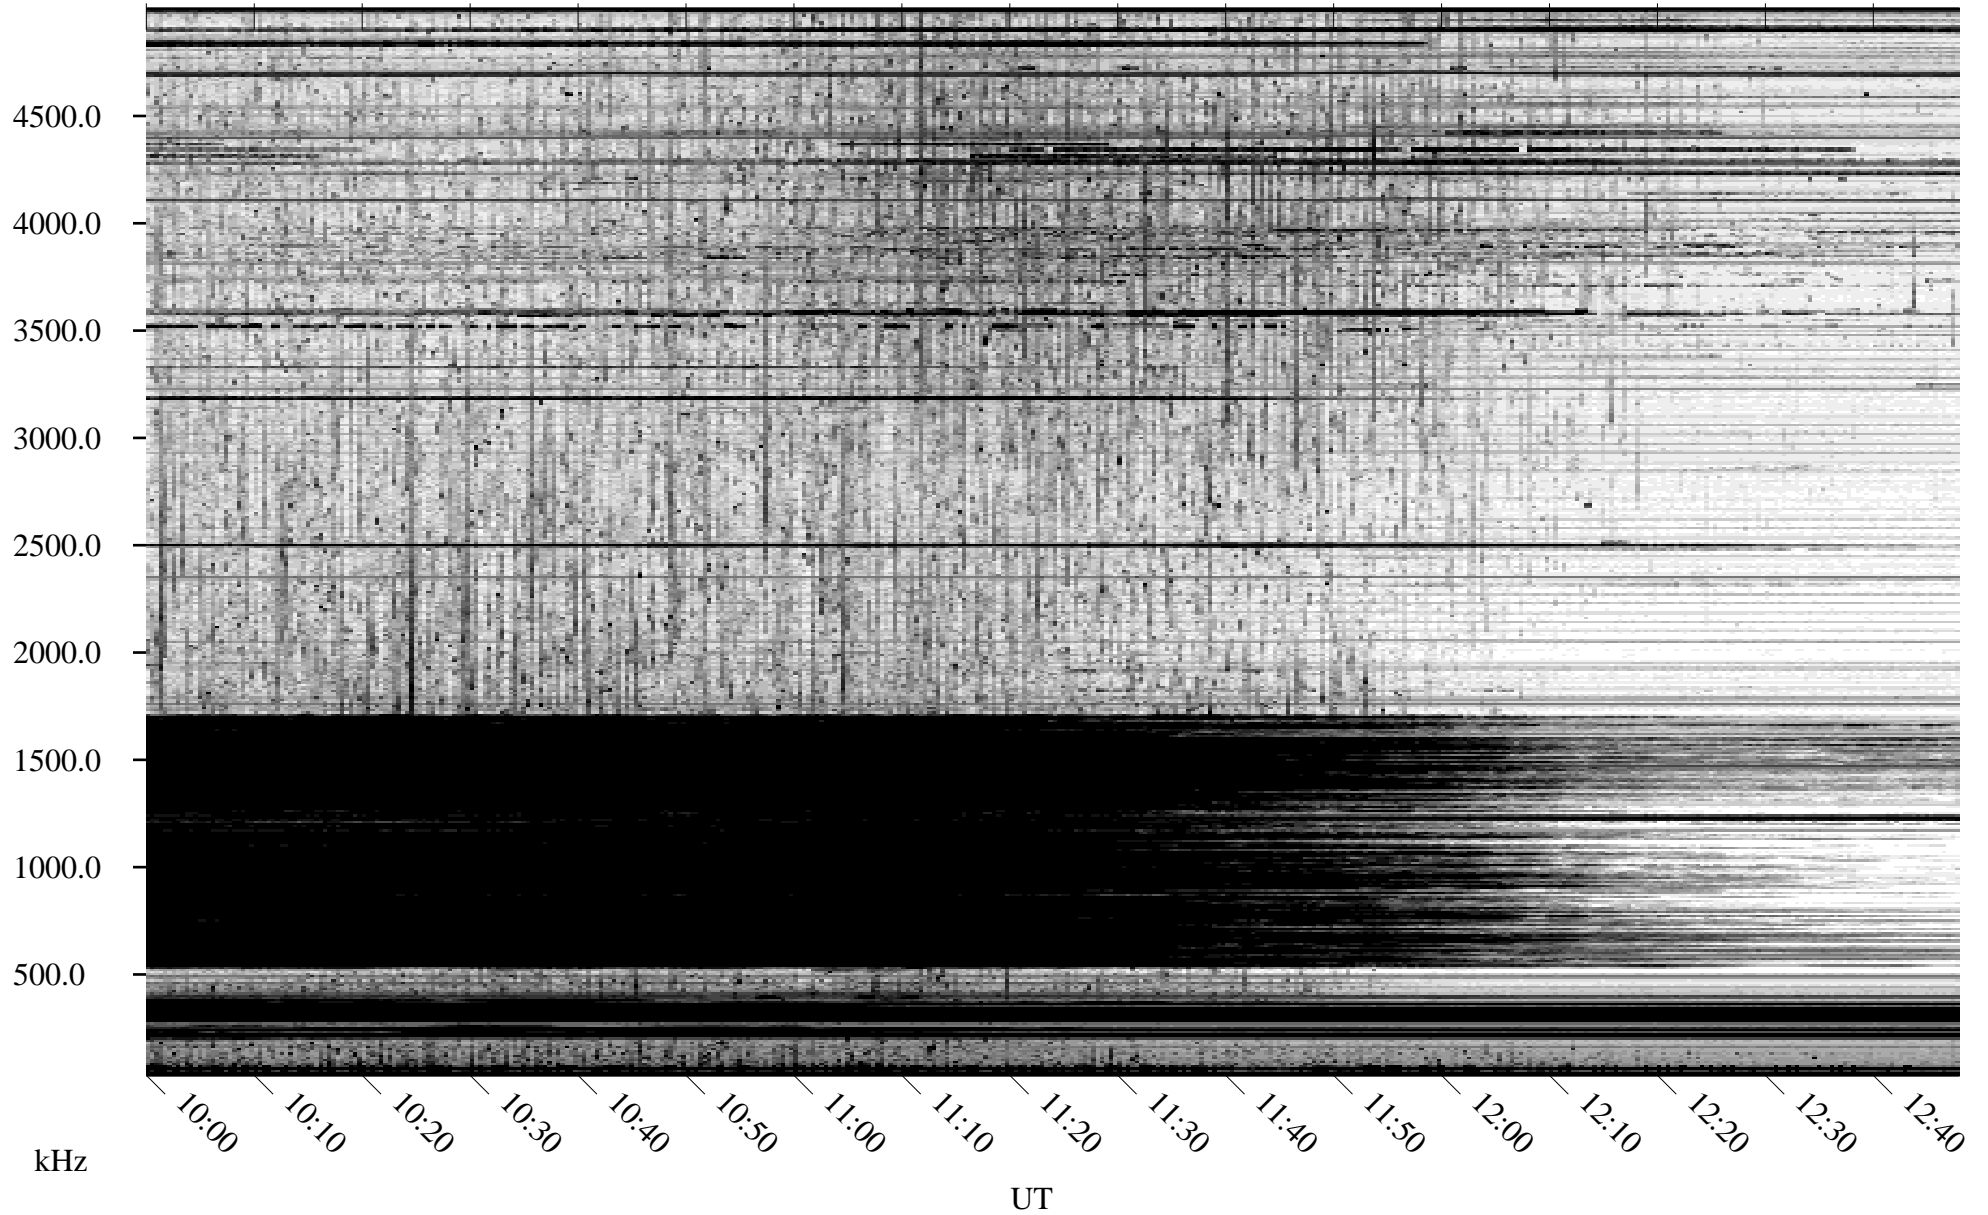

09/25/2010 Churchill, Manitoba

Linear Scale Black = 161 White = 15

ch10268l.r00SUm max_12

Page 1

09/25/2010 Churchill, Manitoba

Linear Scale Black = 161 White = 15

ch10268l.r00SUm max_12

Page 2

09/26/2010 Churchill, Manitoba

Linear Scale Black = 161 White = 15

ch10268l.r00SUm max_12

Page 3

09/26/2010 Churchill, Manitoba

Linear Scale Black = 161 White = 15

ch10268l.r00SUm max_12

Page 4

09/26/2010 Churchill, Manitoba

Linear Scale Black = 161 White = 15

ch10268l.r00SUm max_12

Page 5

09/26/2010 Churchill, Manitoba

Linear Scale Black = 161 White = 15

ch10268l.r00SUm max_12

Page 6

09/26/2010 Churchill, Manitoba

Linear Scale Black = 161 White = 15

ch10268l.r00SUm max_12

Page 7

09/26/2010 Churchill, Manitoba

Linear Scale Black = 161 White = 15

ch10268l.r00SUm max_12