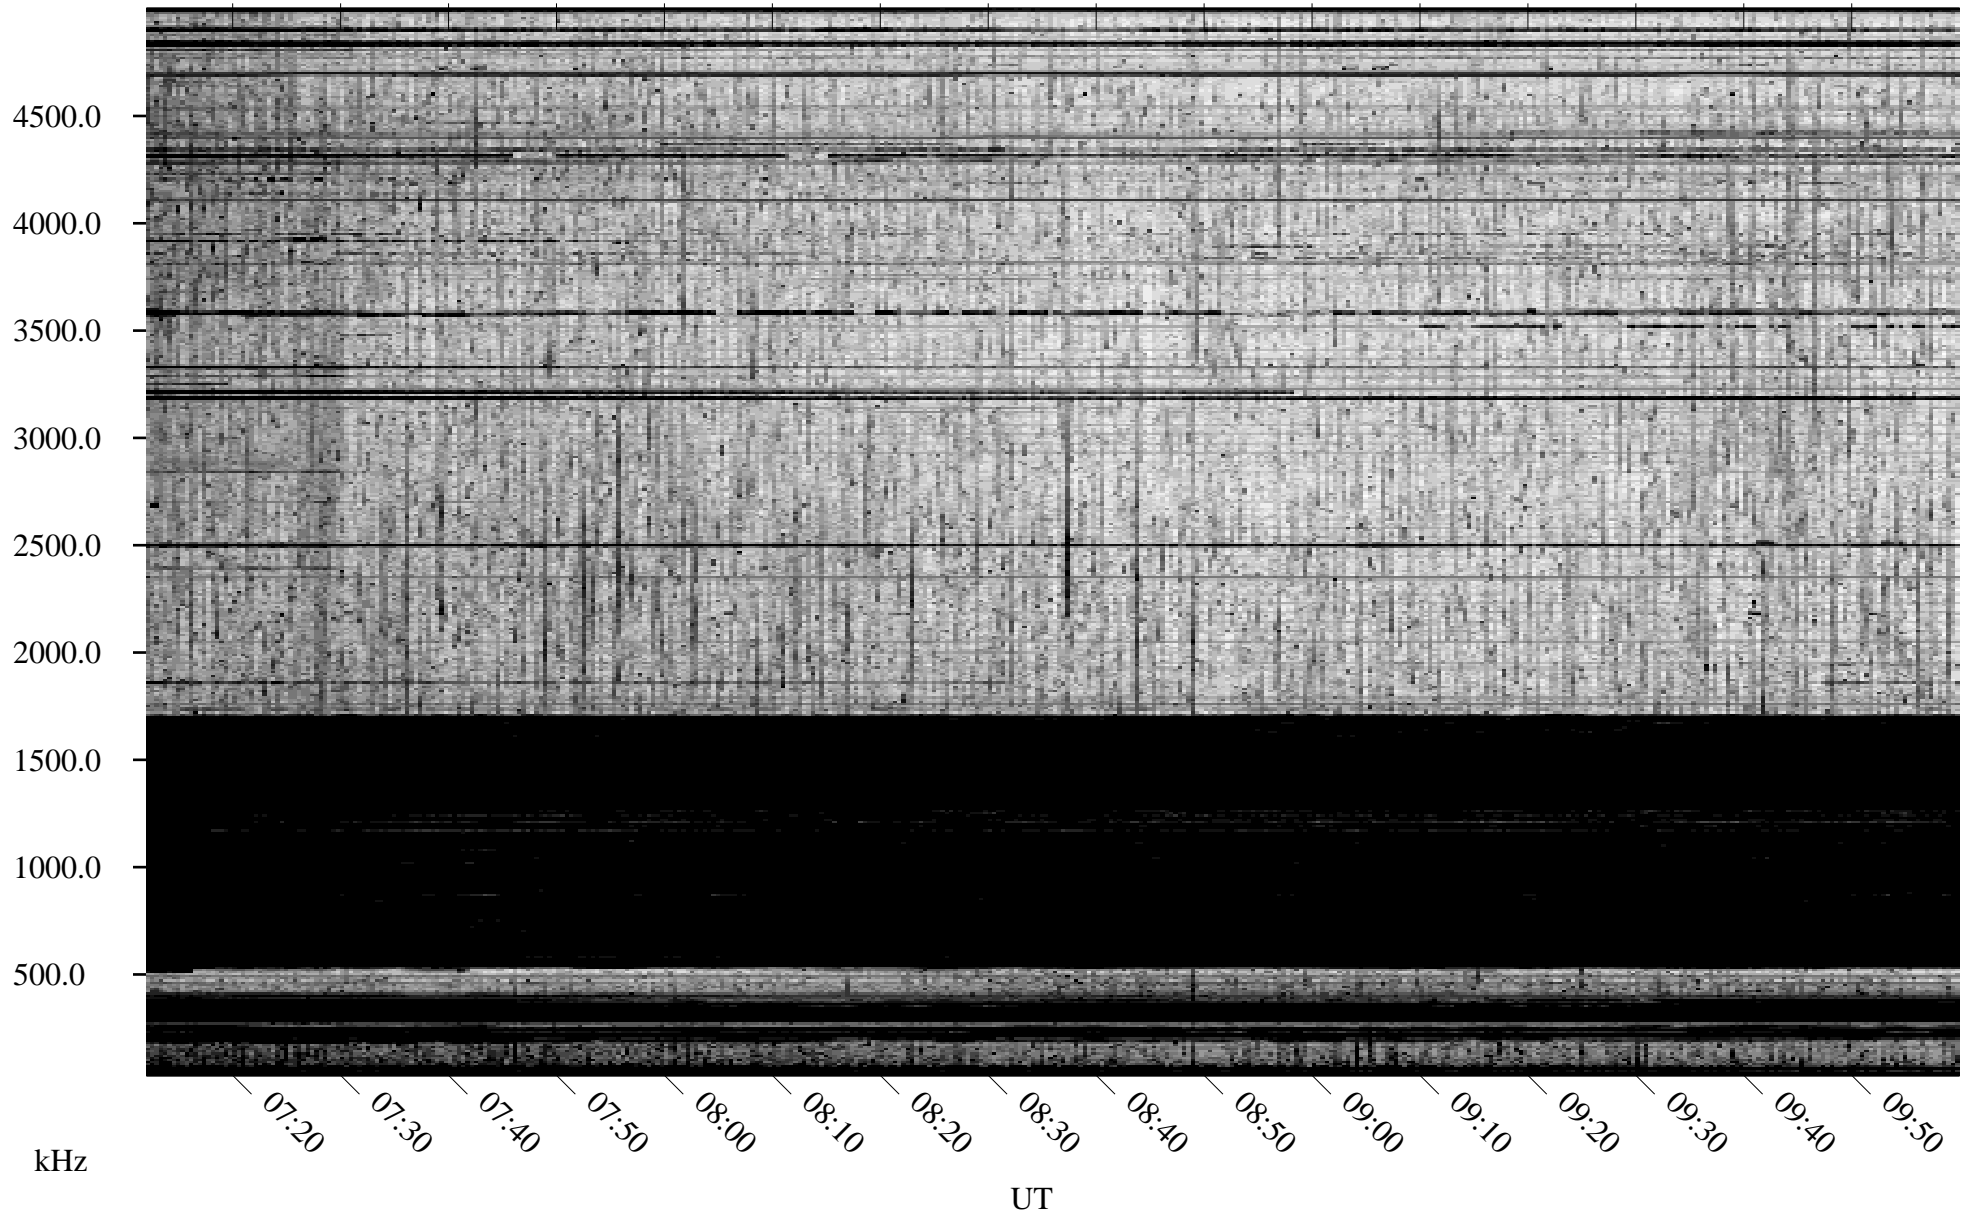

09/25/2010 Churchill, Manitoba

Linear Scale Black = 161 White = 15

ch10268l.r00SUm max_12

Page 1

09/25/2010 Churchill, Manitoba

Linear Scale Black = 161 White = 15

ch10268l.r00SUm max_12

Page 2

09/26/2010 Churchill, Manitoba

Linear Scale Black = 161 White = 15

ch10268l.r00SUm max_12

Page 3

09/26/2010 Churchill, Manitoba

Linear Scale Black = 161 White = 15

ch10268l.r00SUm max_12

Page 4

09/26/2010 Churchill, Manitoba

Linear Scale Black = 161 White = 15

ch10268l.r00SUm max_12

Page 5

09/26/2010 Churchill, Manitoba

Linear Scale Black = 161 White = 15

ch10268l.r00SUm max_12

Page 6

09/26/2010 Churchill, Manitoba

Linear Scale Black = 161 White = 15

ch10268l.r00SUm max_12

Page 7

09/26/2010 Churchill, Manitoba

Linear Scale Black = 161 White = 15

ch10268l.r00SUm max_12