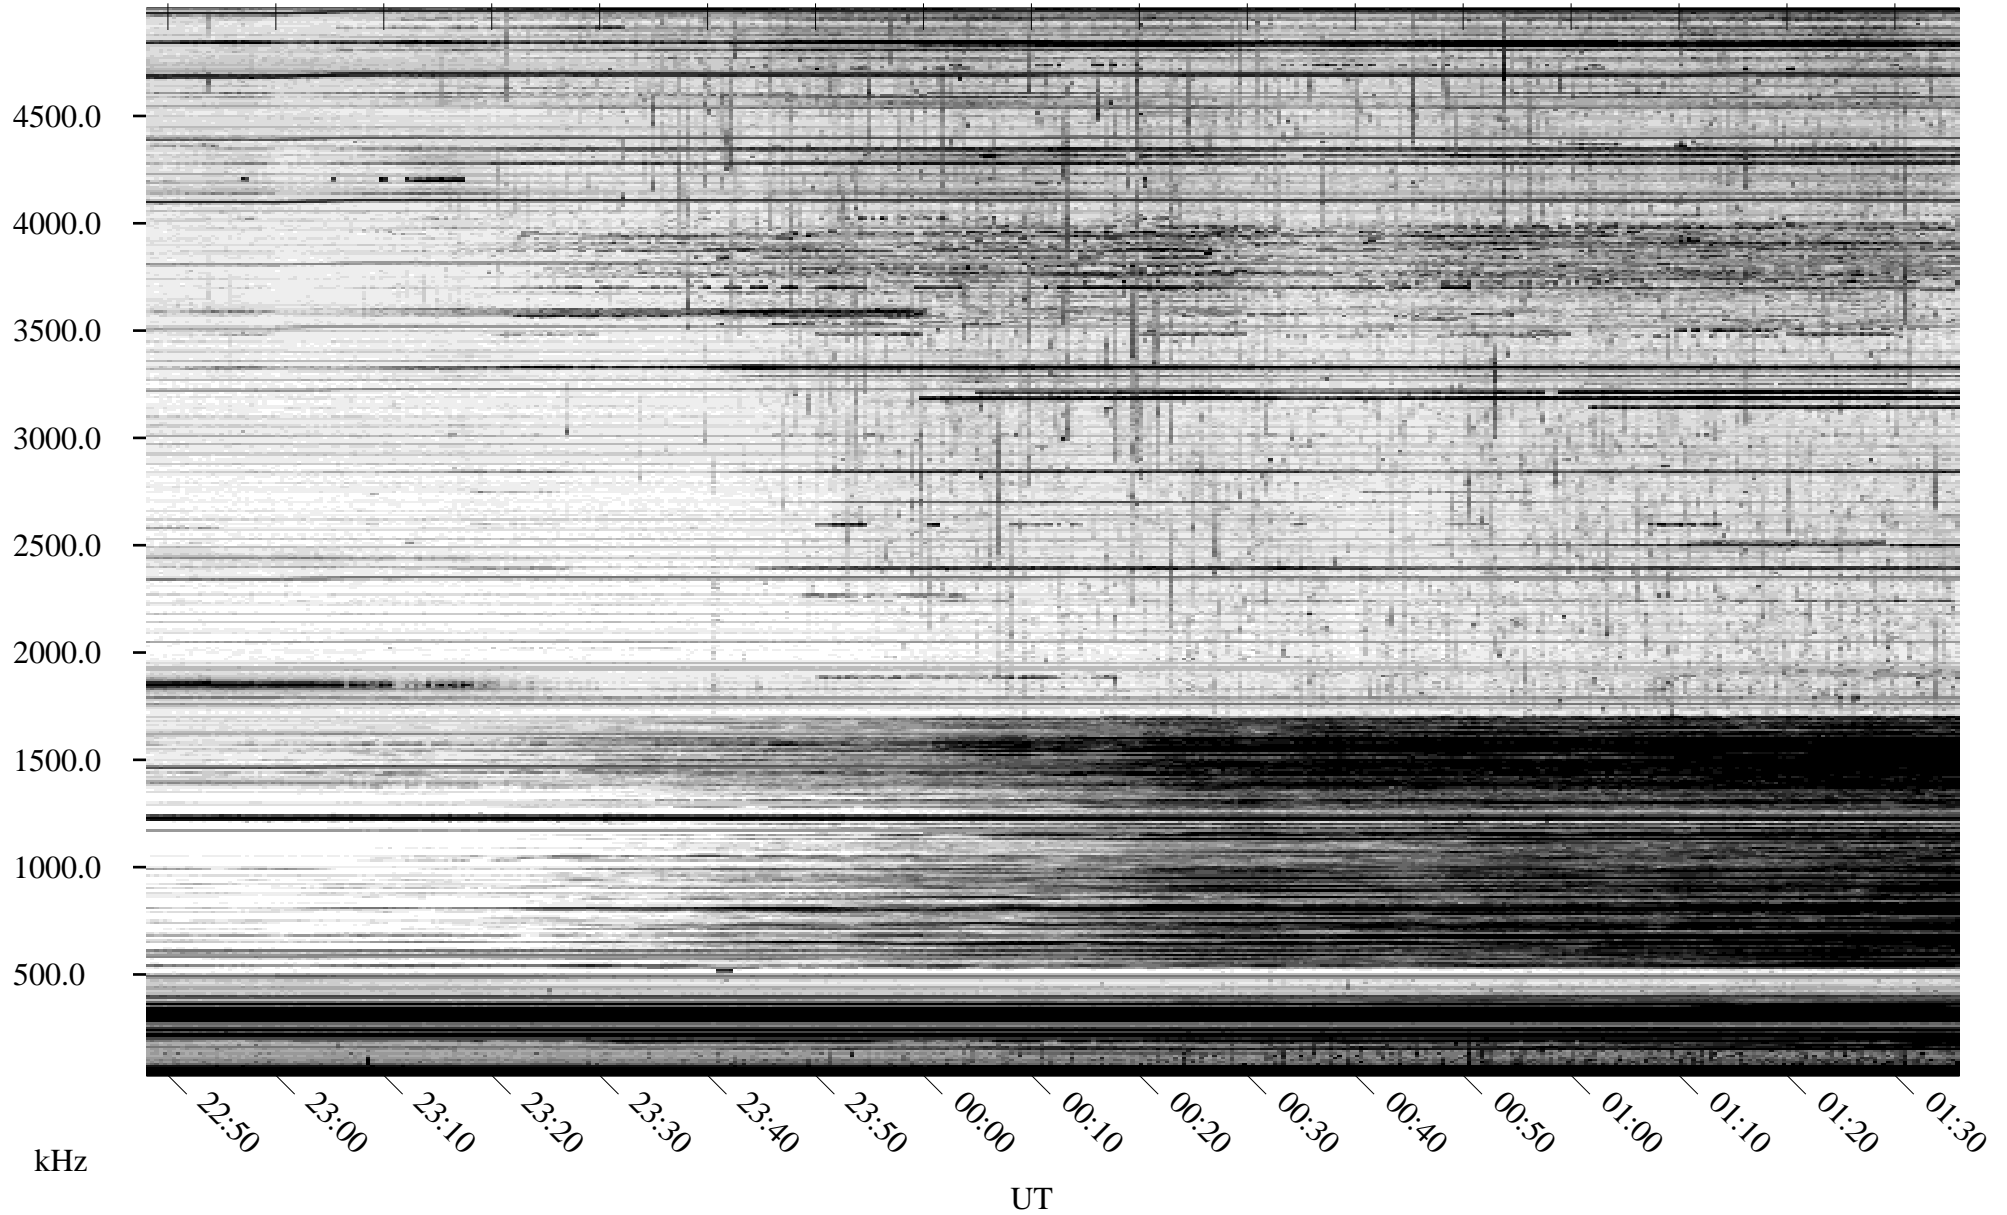

09/26/2010 Churchill, Manitoba

Linear Scale Black = 161 White = 15

ch10269l.r00SUm max_12

Page 1

09/26/2010 Churchill, Manitoba

Linear Scale Black = 161 White = 15

ch10269l.r00SUm max_12

Page 2

09/27/2010 Churchill, Manitoba

Linear Scale Black = 161 White = 15

ch10269l.r00SUm max_12

Page 3

09/27/2010 Churchill, Manitoba

Linear Scale Black = 161 White = 15

ch10269l.r00SUm max_12

Page 4

09/27/2010 Churchill, Manitoba

Linear Scale Black = 161 White = 15

ch10269l.r00SUm max_12

Page 5

09/27/2010 Churchill, Manitoba

Linear Scale Black = 161 White = 15

ch10269l.r00SUm max_12

Page 6

09/27/2010 Churchill, Manitoba

Linear Scale Black = 161 White = 15

ch10269l.r00SUm max_12

Page 7

09/27/2010 Churchill, Manitoba

Linear Scale Black = 161 White = 15

ch10269l.r00SUm max_12

Page 8