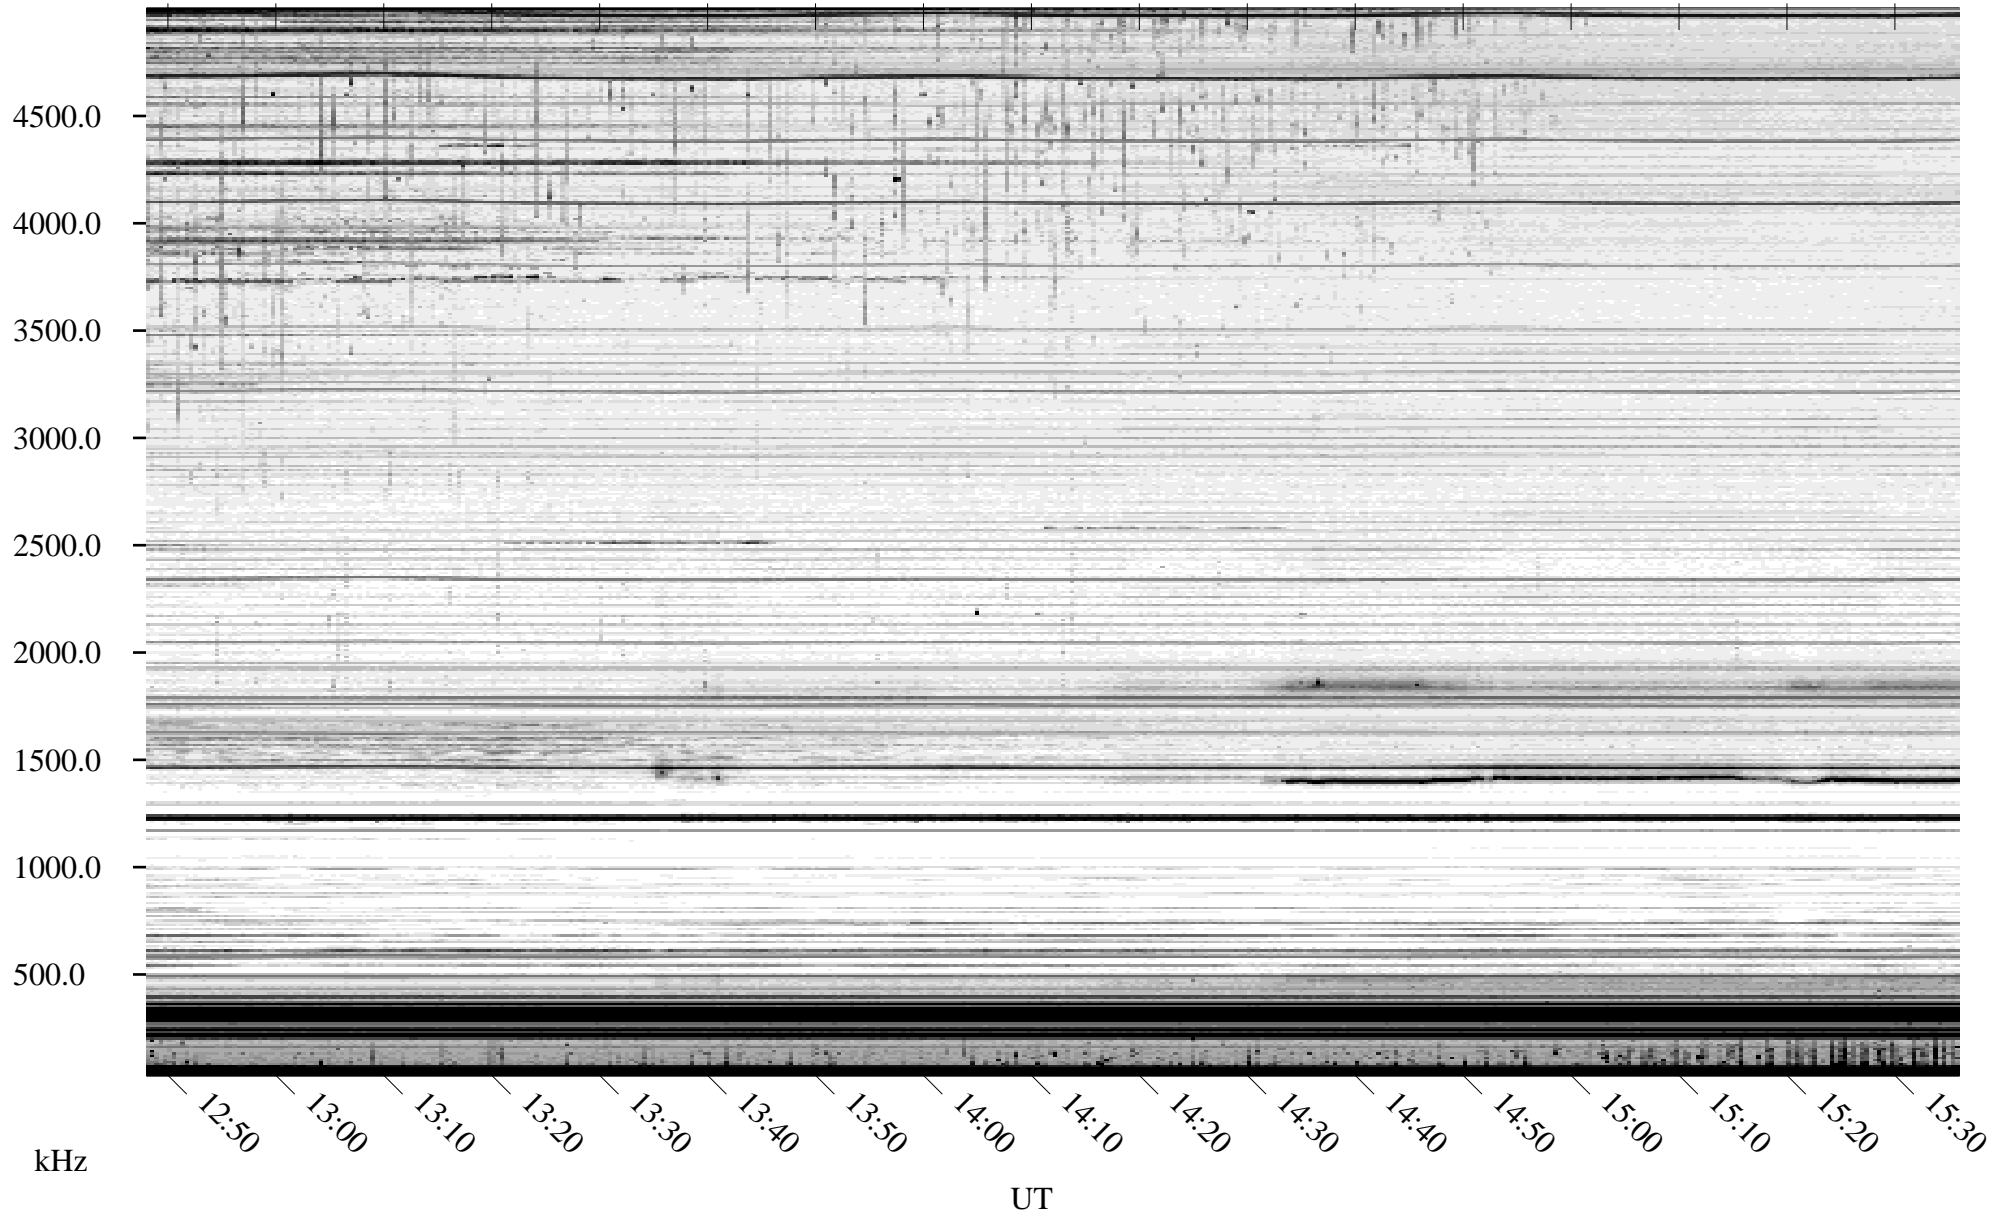

09/26/2010 Churchill, Manitoba

Linear Scale Black = 161 White = 15

ch10269l.r00SUm max_12

Page 1

09/26/2010 Churchill, Manitoba

Linear Scale Black = 161 White = 15

ch10269l.r00SUm max_12

Page 2

09/27/2010 Churchill, Manitoba

Linear Scale Black = 161 White = 15

ch10269l.r00SUm max_12

Page 3

09/27/2010 Churchill, Manitoba

Linear Scale Black = 161 White = 15

ch10269l.r00SUm max_12

Page 4

09/27/2010 Churchill, Manitoba

Linear Scale Black = 161 White = 15

ch10269l.r00SUm max_12

Page 5

09/27/2010 Churchill, Manitoba

Linear Scale Black = 161 White = 15

ch10269l.r00SUm max_12

Page 6

09/27/2010 Churchill, Manitoba

Linear Scale Black = 161 White = 15

ch10269l.r00SUm max_12

Page 7

09/27/2010 Churchill, Manitoba

Linear Scale Black = 161 White = 15

ch10269l.r00SUm max_12

Page 8