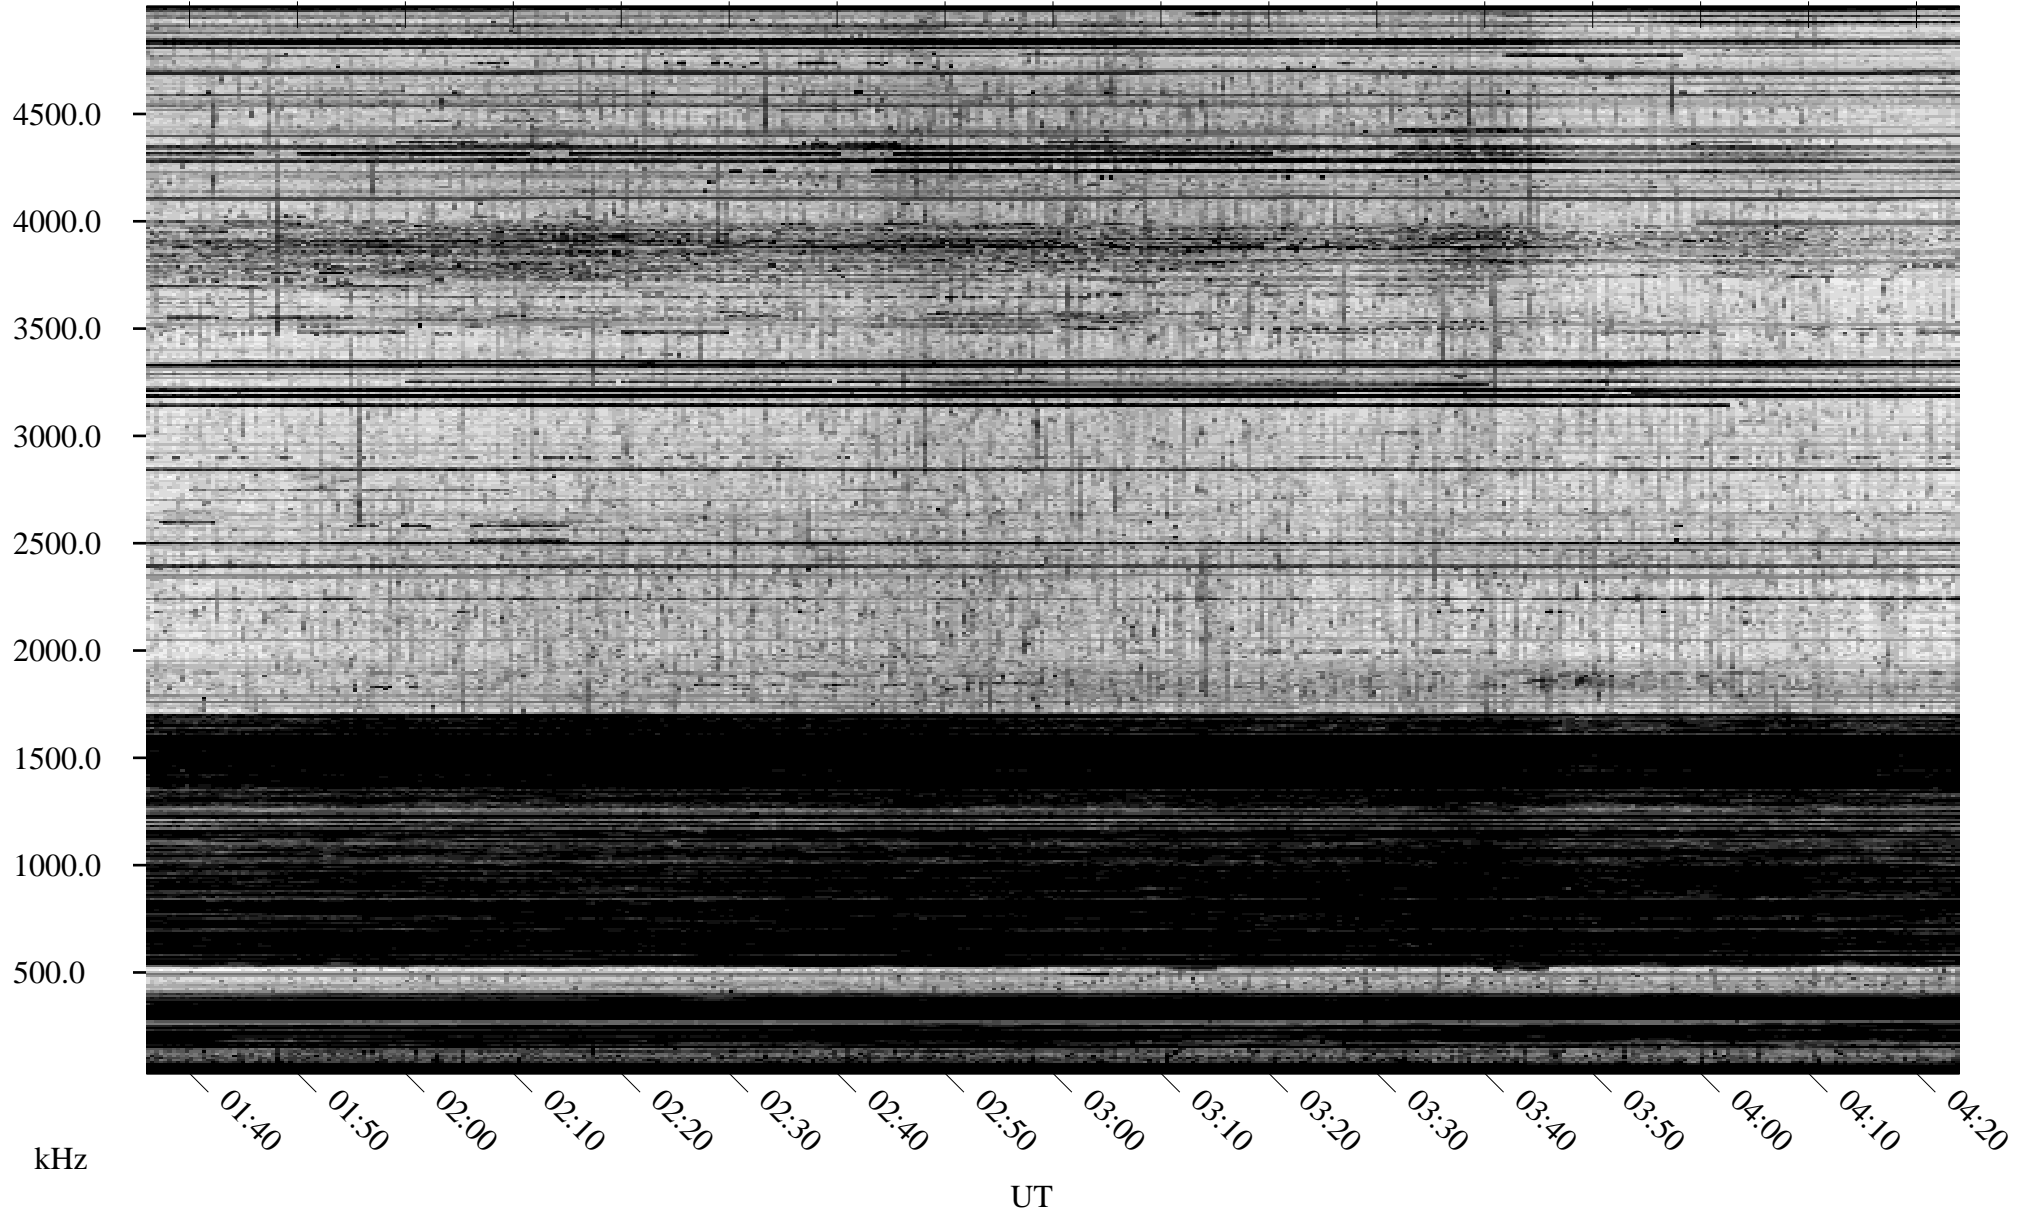

09/26/2010 Churchill, Manitoba

Linear Scale Black = 161 White = 15

ch10269l.r00SUm max_12

Page 1

09/26/2010 Churchill, Manitoba

Linear Scale Black = 161 White = 15

ch10269l.r00SUm max_12

Page 2

09/27/2010 Churchill, Manitoba

Linear Scale Black = 161 White = 15

ch10269l.r00SUm max_12

Page 3

09/27/2010 Churchill, Manitoba

Linear Scale Black = 161 White = 15

ch10269l.r00SUm max_12

Page 4

09/27/2010 Churchill, Manitoba

Linear Scale Black = 161 White = 15

ch10269l.r00SUm max_12

Page 5

09/27/2010 Churchill, Manitoba

Linear Scale Black = 161 White = 15

ch10269l.r00SUm max_12

Page 6

09/27/2010 Churchill, Manitoba

Linear Scale Black = 161 White = 15

ch10269l.r00SUm max_12

Page 7

09/27/2010 Churchill, Manitoba

Linear Scale Black = 161 White = 15

ch10269l.r00SUm max_12

Page 8