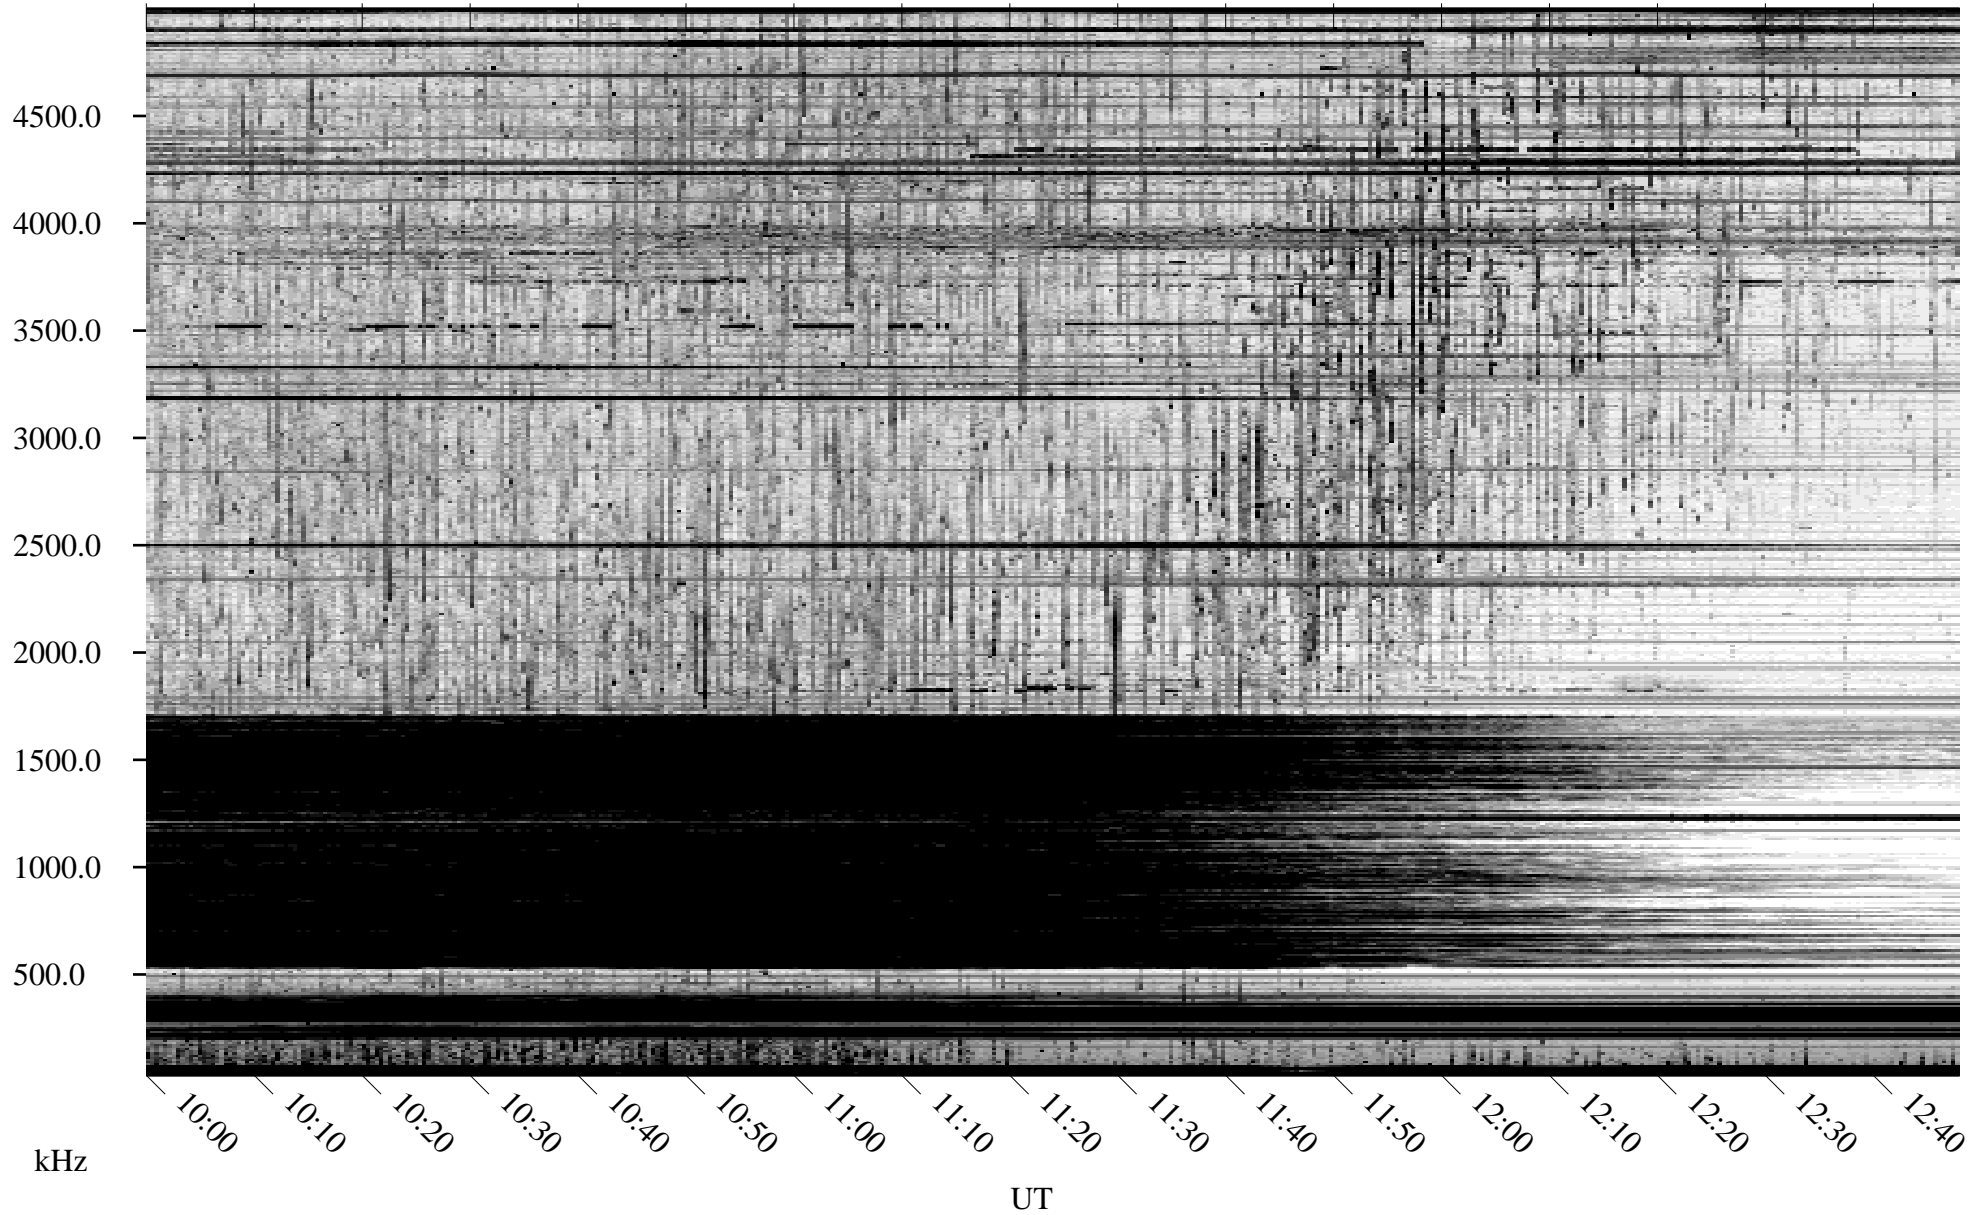

09/26/2010 Churchill, Manitoba

Linear Scale Black = 161 White = 15

ch10269l.r00SUm max_12

Page 1

09/26/2010 Churchill, Manitoba

Linear Scale Black = 161 White = 15

ch10269l.r00SUm max_12

Page 2

09/27/2010 Churchill, Manitoba

Linear Scale Black = 161 White = 15

ch10269l.r00SUm max_12

Page 3

09/27/2010 Churchill, Manitoba

Linear Scale Black = 161 White = 15

ch10269l.r00SUm max_12

Page 4

09/27/2010 Churchill, Manitoba

Linear Scale Black = 161 White = 15

ch10269l.r00SUm max_12

Page 5

09/27/2010 Churchill, Manitoba

Linear Scale Black = 161 White = 15

ch10269l.r00SUm max_12

Page 6

09/27/2010 Churchill, Manitoba

Linear Scale Black = 161 White = 15

ch10269l.r00SUm max_12

Page 7

09/27/2010 Churchill, Manitoba

Linear Scale Black = 161 White = 15

ch10269l.r00SUm max_12

Page 8