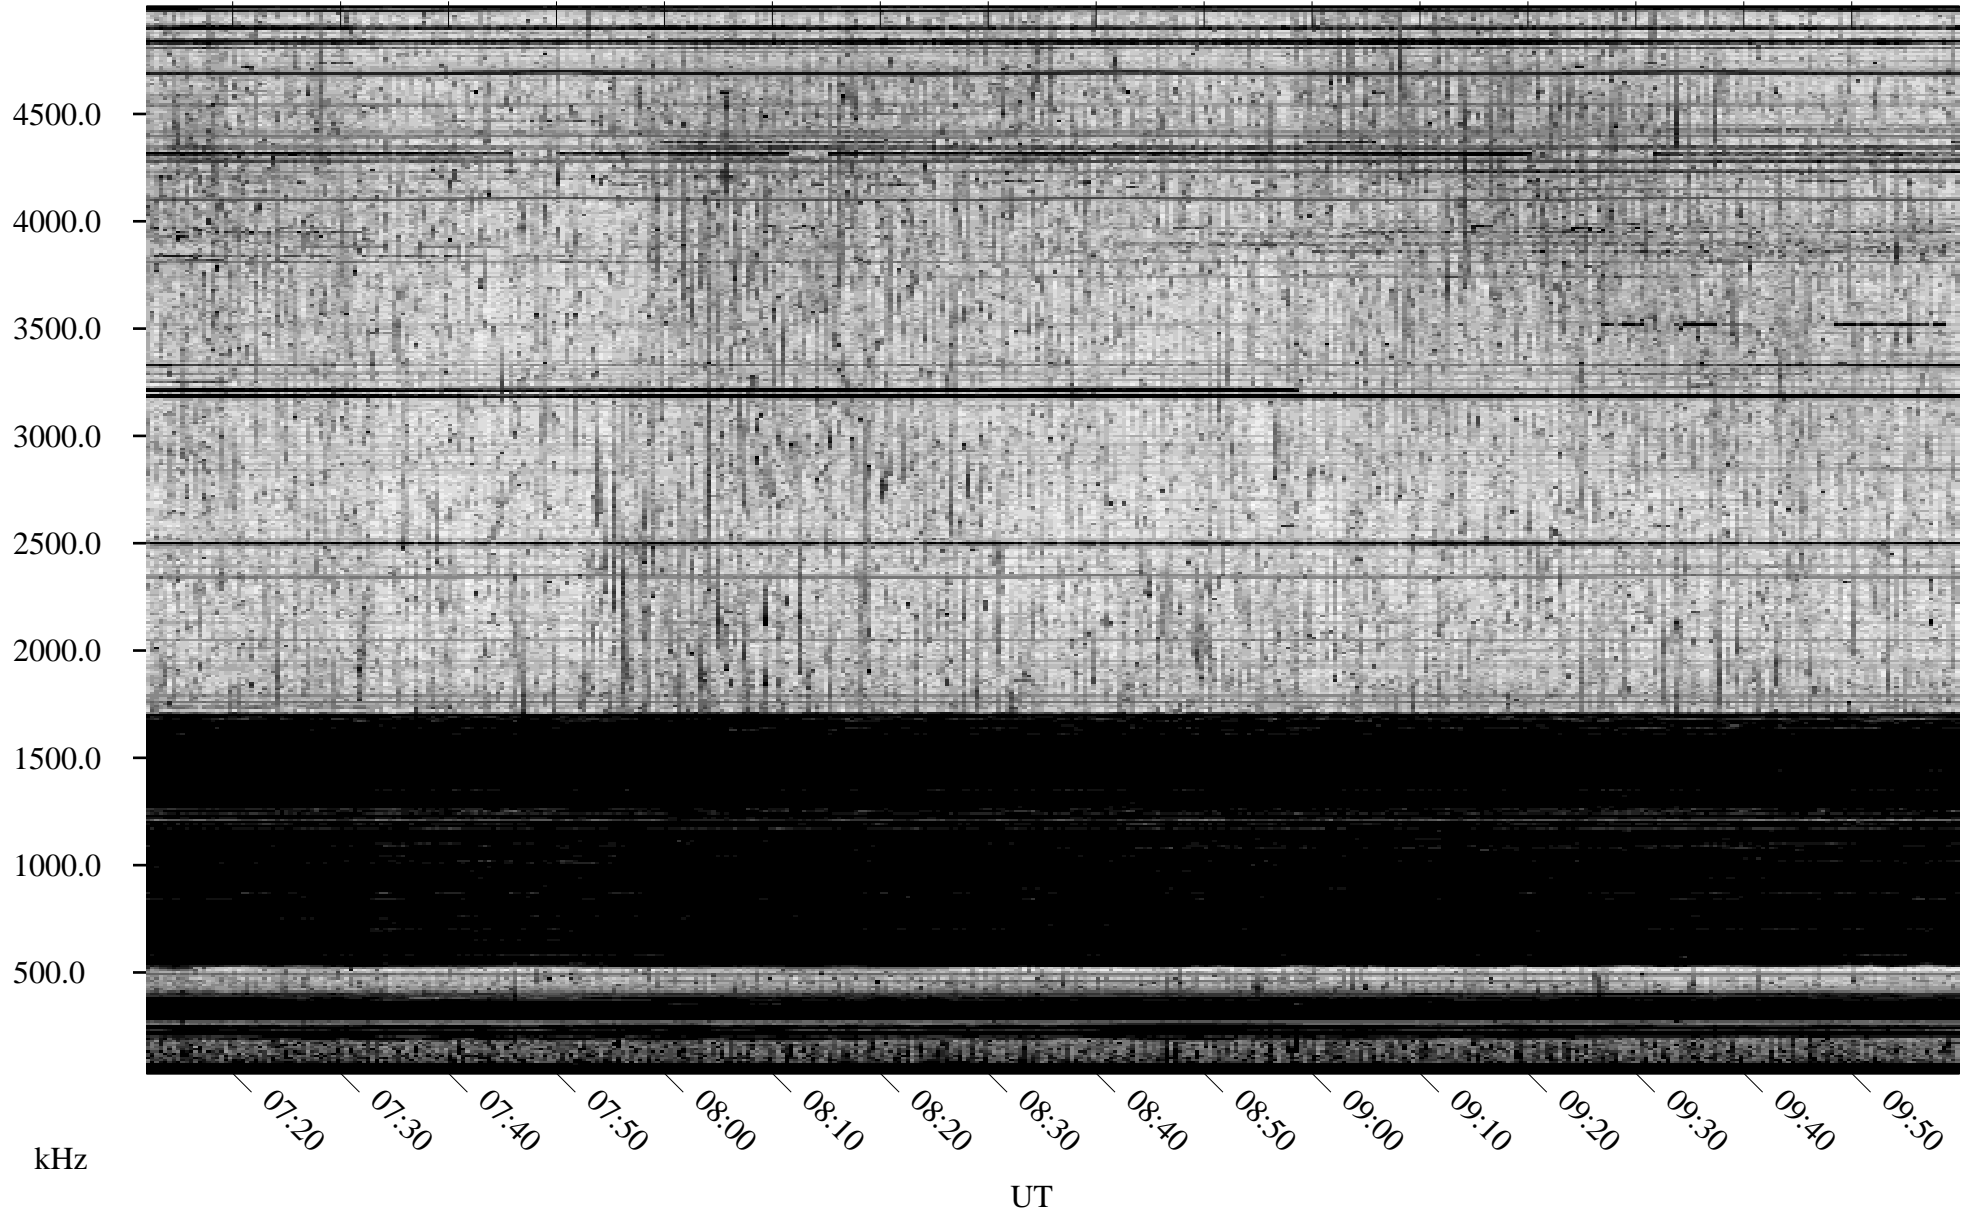

09/26/2010 Churchill, Manitoba

Linear Scale Black = 161 White = 15

ch10269l.r00SUm max_12

Page 1

09/26/2010 Churchill, Manitoba

Linear Scale Black = 161 White = 15

ch10269l.r00SUm max_12

Page 2

09/27/2010 Churchill, Manitoba

Linear Scale Black = 161 White = 15

ch10269l.r00SUm max_12

Page 3

09/27/2010 Churchill, Manitoba

Linear Scale Black = 161 White = 15

ch10269l.r00SUm max_12

Page 4

09/27/2010 Churchill, Manitoba

Linear Scale Black = 161 White = 15

ch10269l.r00SUm max_12

Page 5

09/27/2010 Churchill, Manitoba

Linear Scale Black = 161 White = 15

ch10269l.r00SUm max_12

Page 6

09/27/2010 Churchill, Manitoba

Linear Scale Black = 161 White = 15

ch10269l.r00SUm max_12

Page 7

09/27/2010 Churchill, Manitoba

Linear Scale Black = 161 White = 15

ch10269l.r00SUm max_12

Page 8