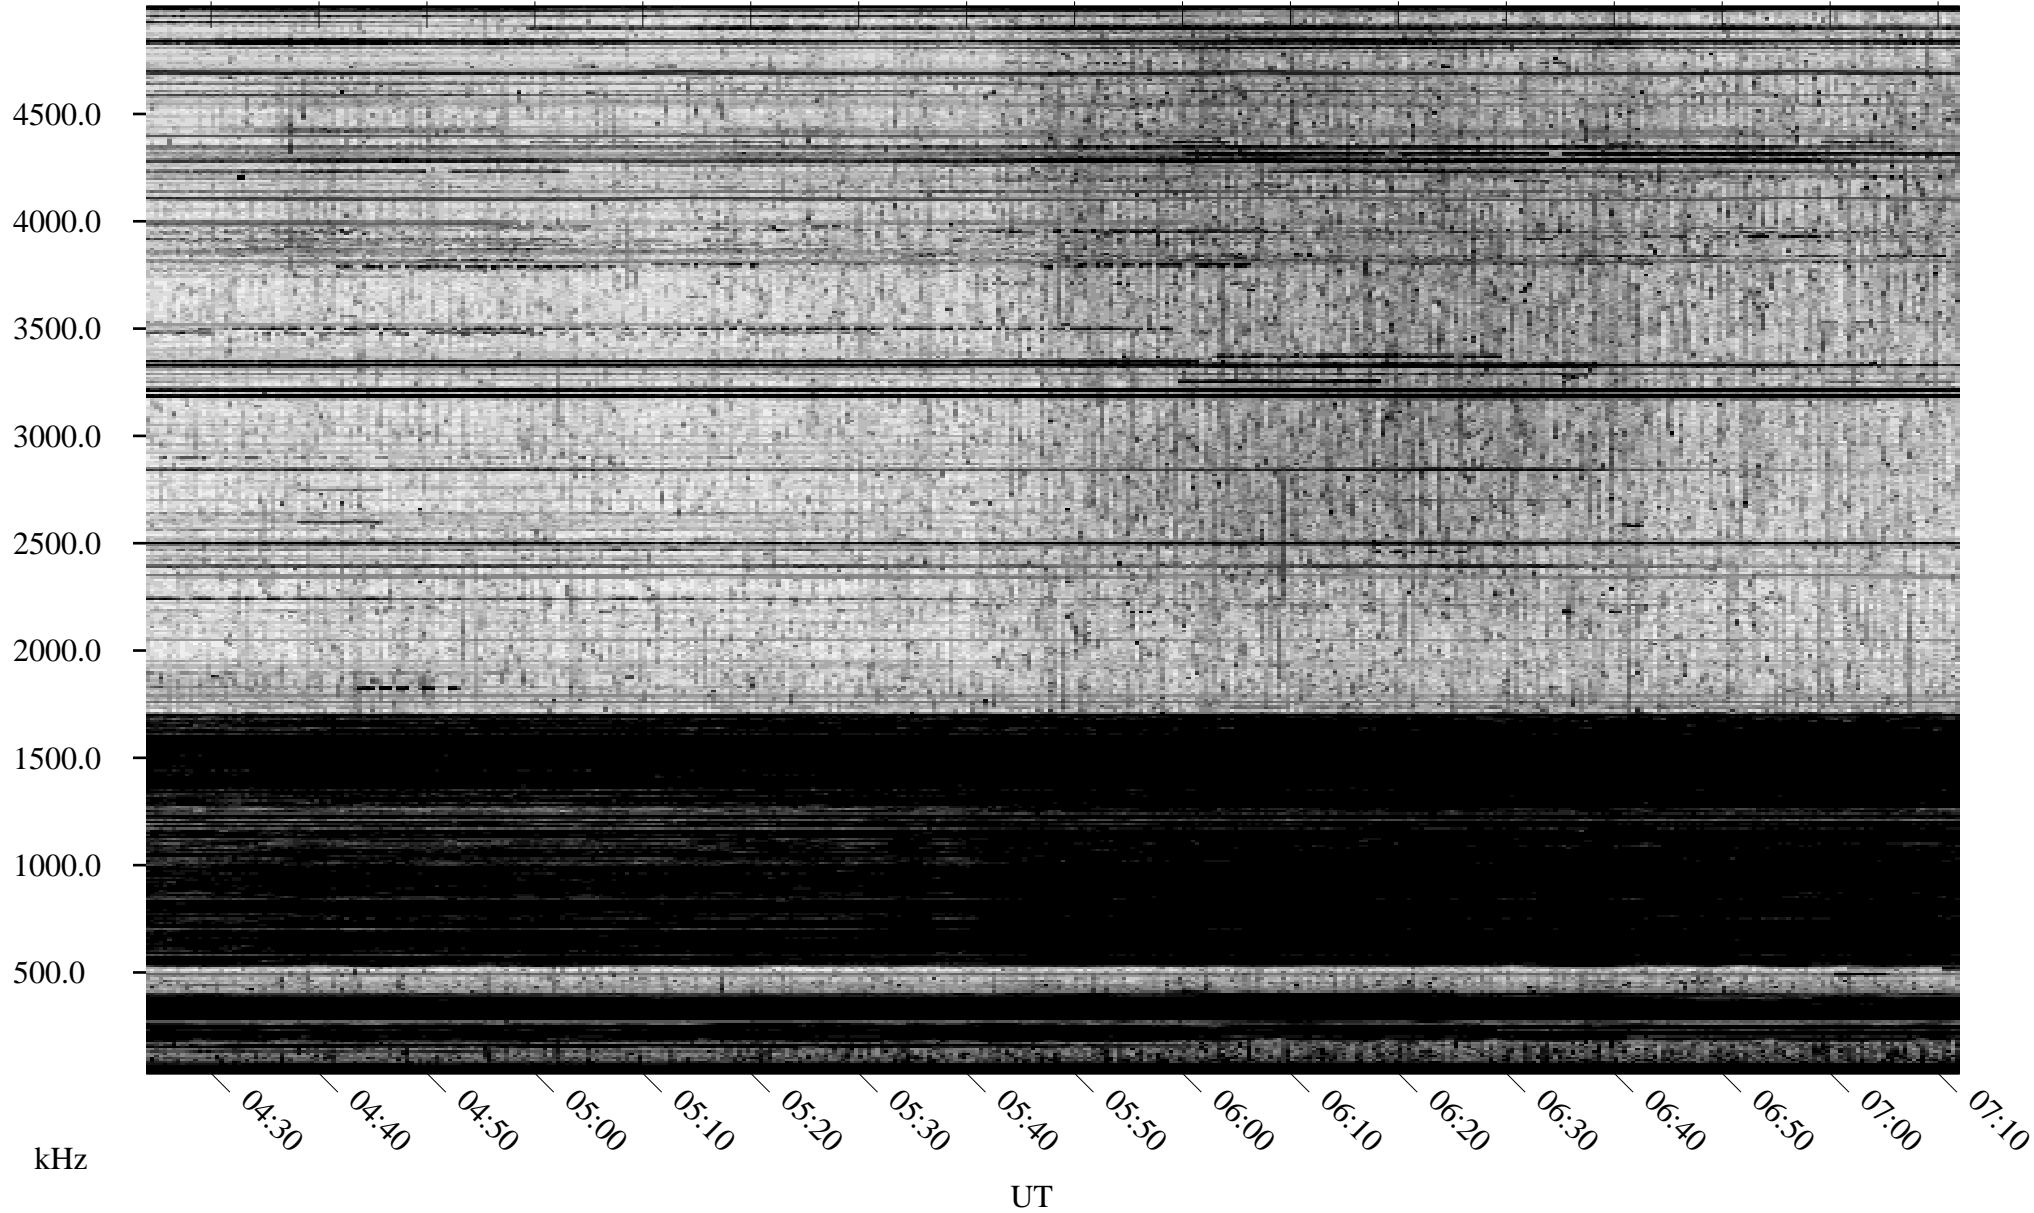

09/26/2010 Churchill, Manitoba

Linear Scale Black = 161 White = 15

ch10269l.r00SUm max_12

Page 1

09/26/2010 Churchill, Manitoba

Linear Scale Black = 161 White = 15

ch10269l.r00SUm max_12

Page 2

09/27/2010 Churchill, Manitoba

Linear Scale Black = 161 White = 15

ch10269l.r00SUm max_12

Page 3

09/27/2010 Churchill, Manitoba

Linear Scale Black = 161 White = 15

ch10269l.r00SUm max_12

Page 4

09/27/2010 Churchill, Manitoba

Linear Scale Black = 161 White = 15

ch10269l.r00SUm max_12

Page 5

09/27/2010 Churchill, Manitoba

Linear Scale Black = 161 White = 15

ch10269l.r00SUm max_12

Page 6

09/27/2010 Churchill, Manitoba

Linear Scale Black = 161 White = 15

ch10269l.r00SUm max_12

Page 7

09/27/2010 Churchill, Manitoba

Linear Scale Black = 161 White = 15

ch10269l.r00SUm max_12

Page 8