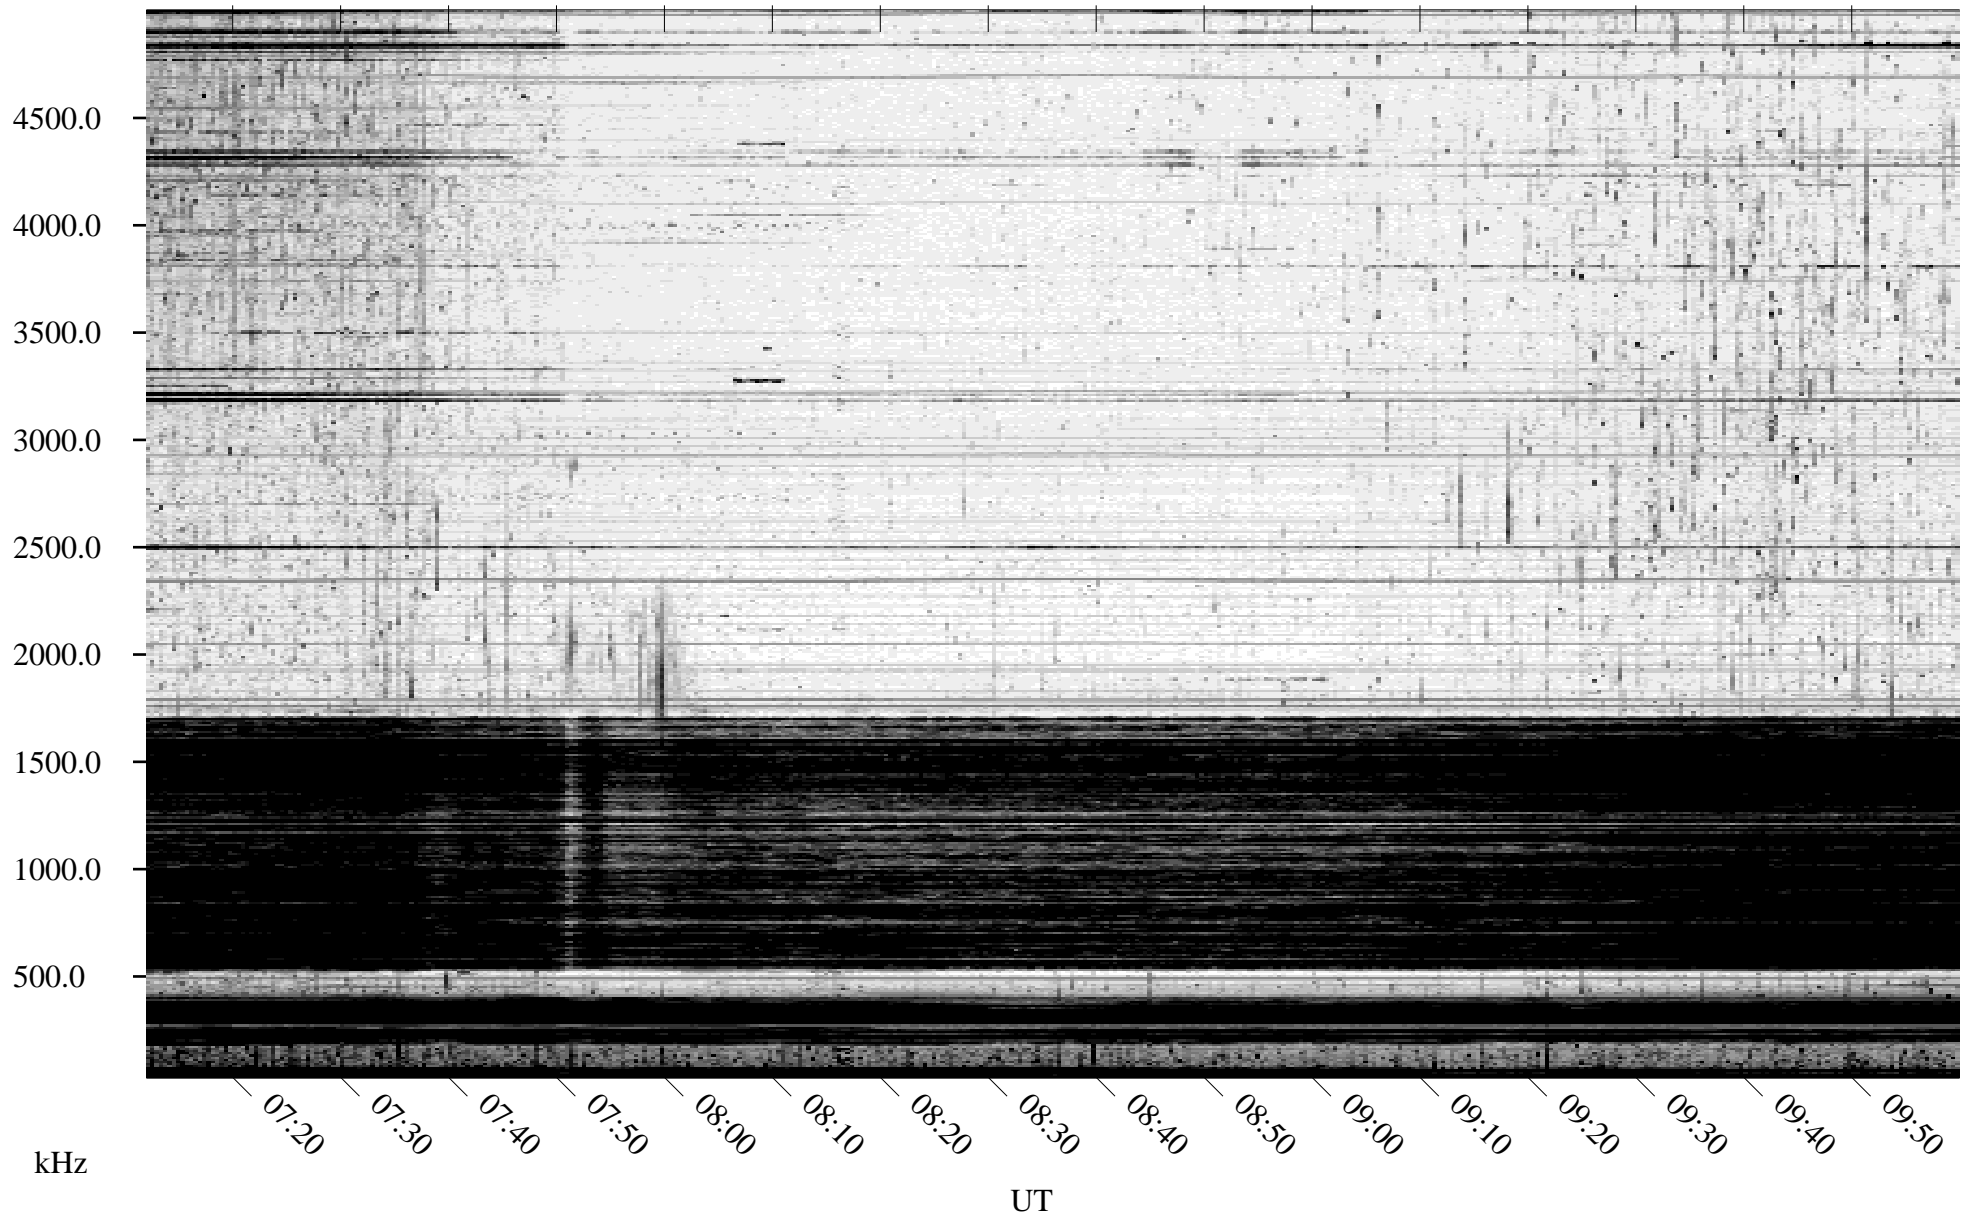

09/27/2010 Churchill, Manitoba

Linear Scale Black = 161 White = 15

ch10270l.r00SUm max_12

Page 1

09/27/2010 Churchill, Manitoba

Linear Scale Black = 161 White = 15

ch10270l.r00SUm max_12

Page 2

09/28/2010 Churchill, Manitoba

Linear Scale Black = 161 White = 15

ch10270l.r00SUm max_12

Page 3

09/28/2010 Churchill, Manitoba

Linear Scale Black = 161 White = 15

ch10270l.r00SUm max_12

Page 4

09/28/2010 Churchill, Manitoba

Linear Scale Black = 161 White = 15

ch10270l.r00SUm max_12

Page 5

09/28/2010 Churchill, Manitoba

Linear Scale Black = 161 White = 15

ch10270l.r00SUm max_12

Page 6

09/28/2010 Churchill, Manitoba

Linear Scale Black = 161 White = 15

ch10270l.r00SUm max_12

Page 7

09/28/2010 Churchill, Manitoba

Linear Scale Black = 161 White = 15

ch10270l.r00SUm max_12

Page 8