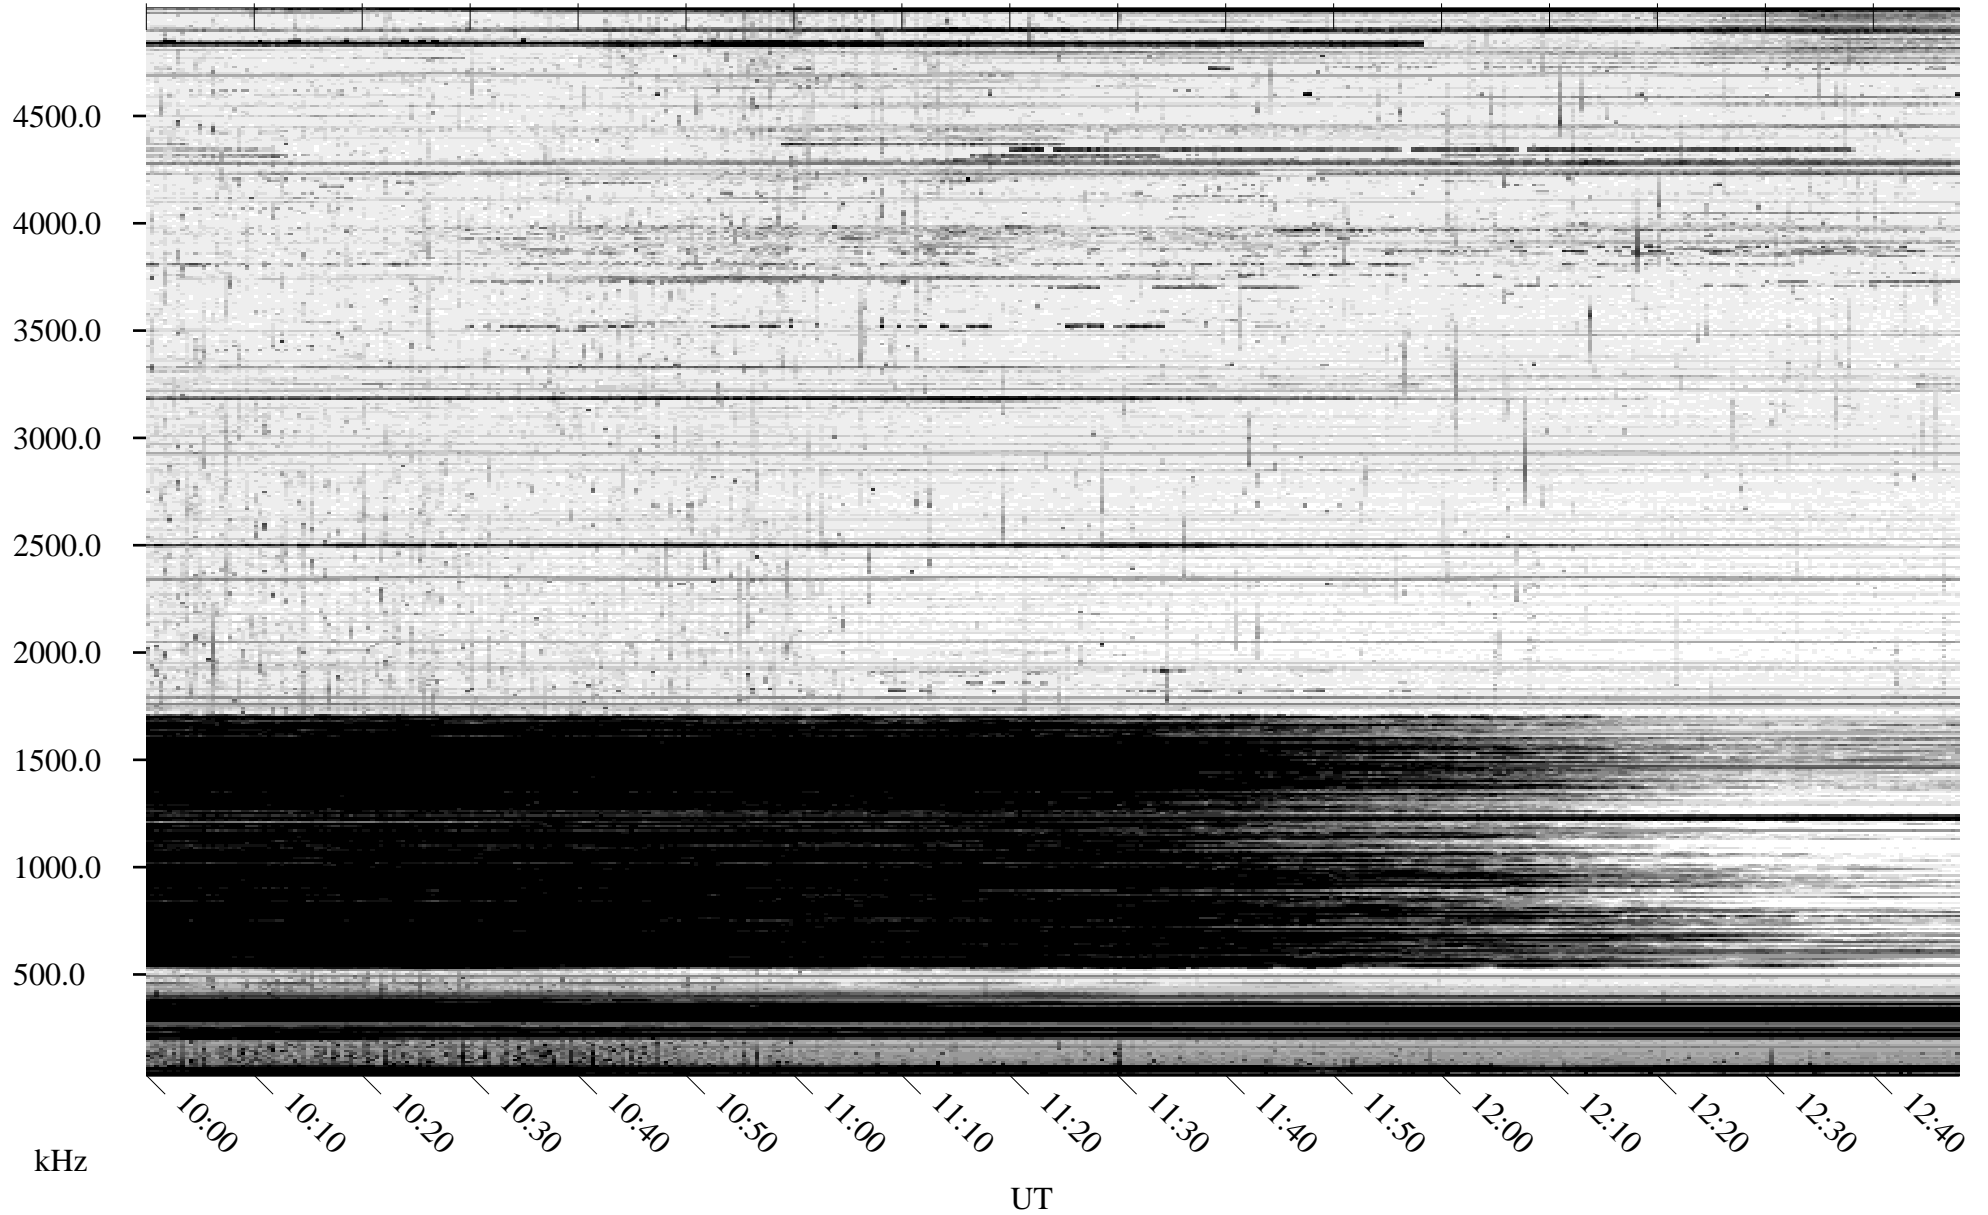

09/27/2010 Churchill, Manitoba

Linear Scale Black = 161 White = 15

ch10270l.r00SUm max_12

Page 1

09/27/2010 Churchill, Manitoba

Linear Scale Black = 161 White = 15

ch10270l.r00SUm max_12

Page 2

09/28/2010 Churchill, Manitoba

Linear Scale Black = 161 White = 15

ch10270l.r00SUm max_12

Page 3

09/28/2010 Churchill, Manitoba

Linear Scale Black = 161 White = 15

ch10270l.r00SUm max_12

Page 4

09/28/2010 Churchill, Manitoba

Linear Scale Black = 161 White = 15

ch10270l.r00SUm max_12

Page 5

09/28/2010 Churchill, Manitoba

Linear Scale Black = 161 White = 15

ch10270l.r00SUm max_12

Page 6

09/28/2010 Churchill, Manitoba

Linear Scale Black = 161 White = 15

ch10270l.r00SUm max_12

Page 7

09/28/2010 Churchill, Manitoba

Linear Scale Black = 161 White = 15

ch10270l.r00SUm max_12

Page 8