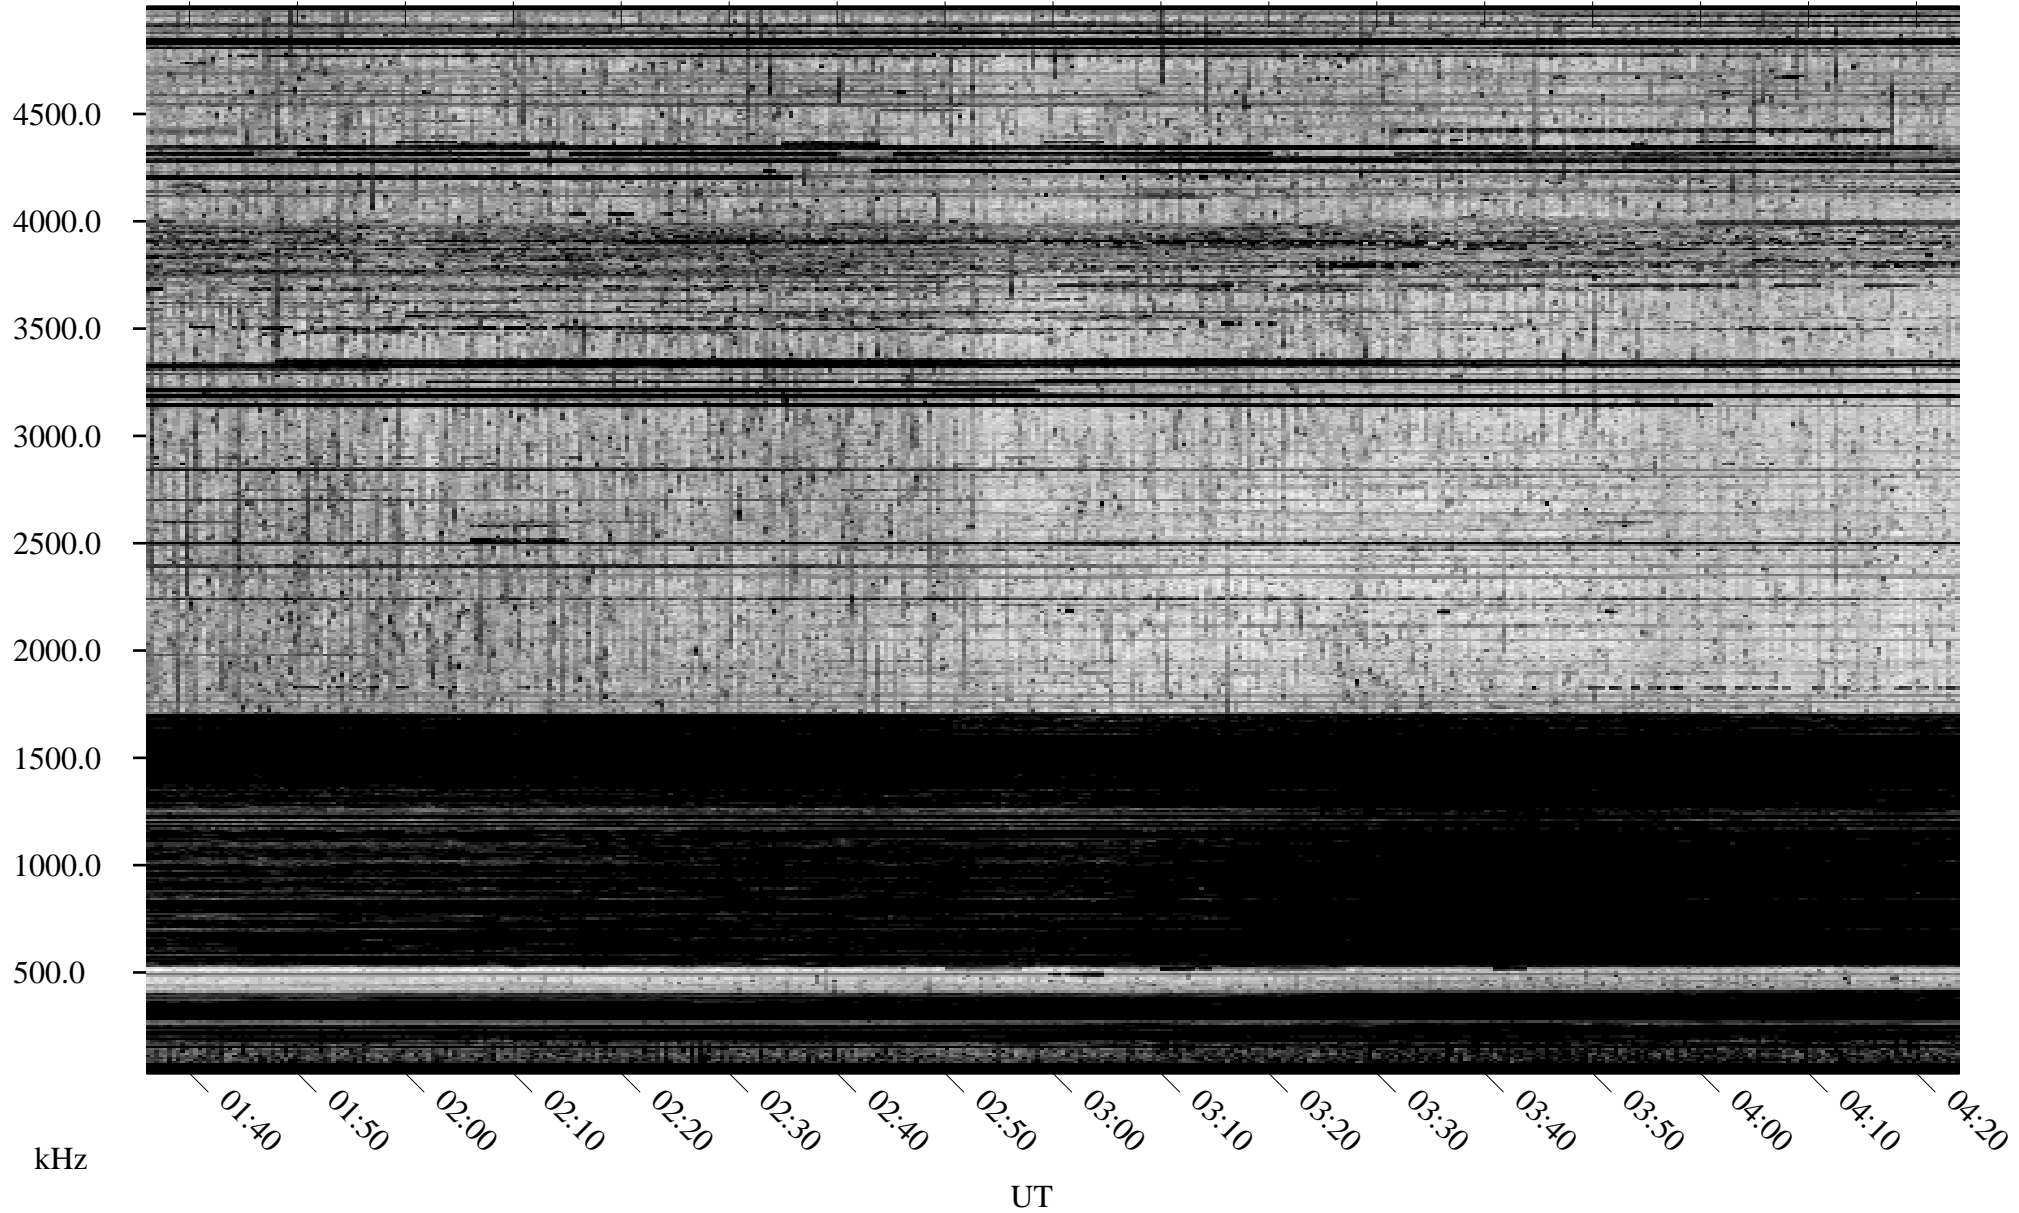

09/27/2010 Churchill, Manitoba

Linear Scale Black = 161 White = 15

ch10270l.r00SUm max_12

Page 1

09/27/2010 Churchill, Manitoba

Linear Scale Black = 161 White = 15

ch10270l.r00SUm max_12

Page 2

09/28/2010 Churchill, Manitoba

Linear Scale Black = 161 White = 15

ch10270l.r00SUm max_12

Page 3

09/28/2010 Churchill, Manitoba

Linear Scale Black = 161 White = 15

ch10270l.r00SUm max_12

Page 4

09/28/2010 Churchill, Manitoba

Linear Scale Black = 161 White = 15

ch10270l.r00SUm max_12

Page 5

09/28/2010 Churchill, Manitoba

Linear Scale Black = 161 White = 15

ch10270l.r00SUm max_12

Page 6

09/28/2010 Churchill, Manitoba

Linear Scale Black = 161 White = 15

ch10270l.r00SUm max_12

Page 7

09/28/2010 Churchill, Manitoba

Linear Scale Black = 161 White = 15

ch10270l.r00SUm max_12

Page 8