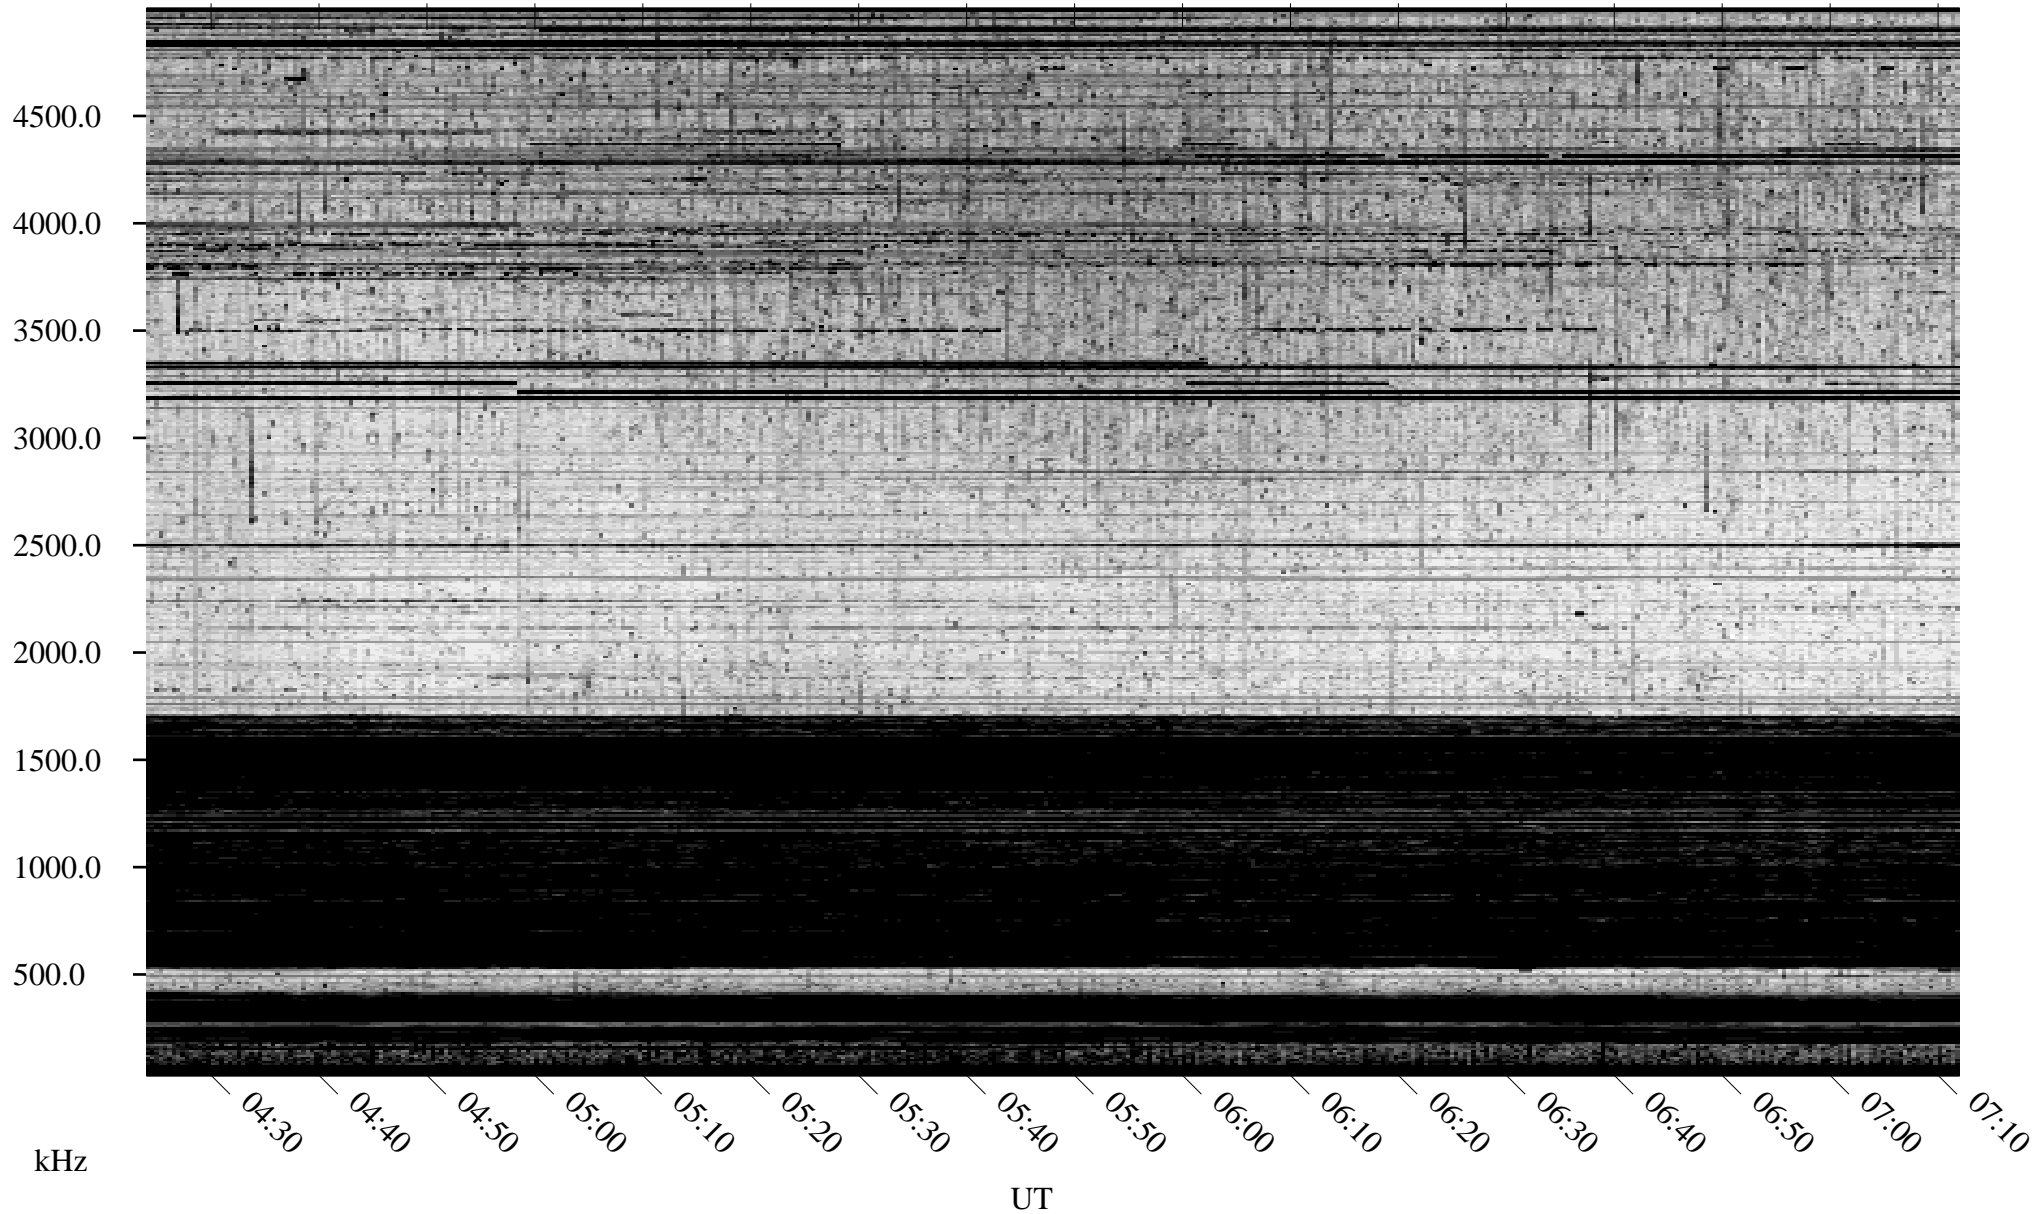

09/27/2010 Churchill, Manitoba

Linear Scale Black = 161 White = 15

ch10270l.r00SUm max_12

Page 1

09/27/2010 Churchill, Manitoba

Linear Scale Black = 161 White = 15

ch10270l.r00SUm max_12

Page 2

09/28/2010 Churchill, Manitoba

Linear Scale Black = 161 White = 15

ch10270l.r00SUm max_12

Page 3

09/28/2010 Churchill, Manitoba

Linear Scale Black = 161 White = 15

ch10270l.r00SUm max_12

Page 4

09/28/2010 Churchill, Manitoba

Linear Scale Black = 161 White = 15

ch10270l.r00SUm max_12

Page 5

09/28/2010 Churchill, Manitoba

Linear Scale Black = 161 White = 15

ch10270l.r00SUm max_12

Page 6

09/28/2010 Churchill, Manitoba

Linear Scale Black = 161 White = 15

ch10270l.r00SUm max_12

Page 7

09/28/2010 Churchill, Manitoba

Linear Scale Black = 161 White = 15

ch10270l.r00SUm max_12

Page 8