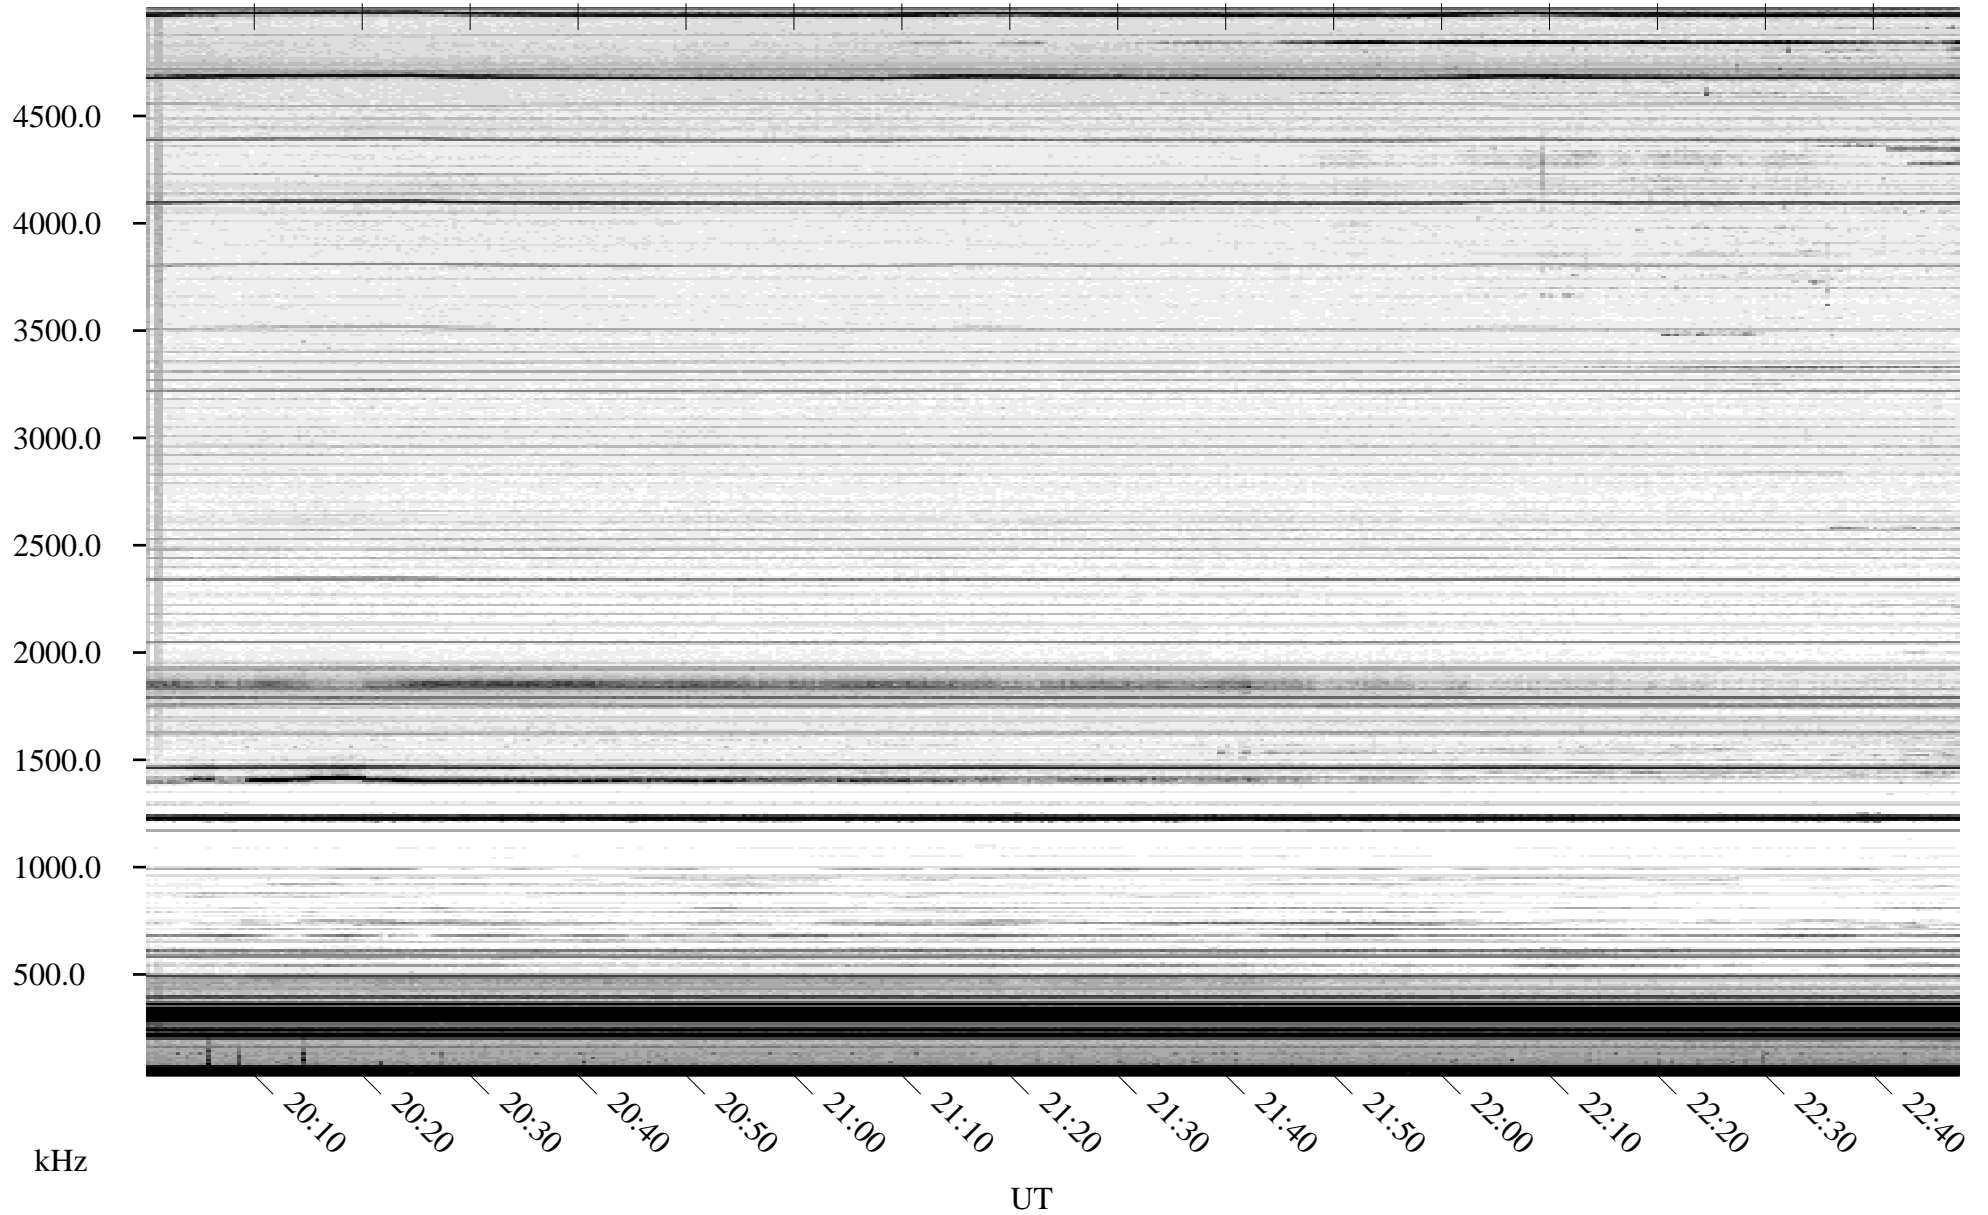

09/27/2010 Churchill, Manitoba

Linear Scale Black = 161 White = 15

ch10270l.r00SUm max_12

Page 1

09/27/2010 Churchill, Manitoba

Linear Scale Black = 161 White = 15

ch10270l.r00SUm max_12

Page 2

09/28/2010 Churchill, Manitoba

Linear Scale Black = 161 White = 15

ch10270l.r00SUm max_12

Page 3

09/28/2010 Churchill, Manitoba

Linear Scale Black = 161 White = 15

ch10270l.r00SUm max_12

Page 4

09/28/2010 Churchill, Manitoba

Linear Scale Black = 161 White = 15

ch10270l.r00SUm max_12

Page 5

09/28/2010 Churchill, Manitoba

Linear Scale Black = 161 White = 15

ch10270l.r00SUm max_12

Page 6

09/28/2010 Churchill, Manitoba

Linear Scale Black = 161 White = 15

ch10270l.r00SUm max_12

Page 7

09/28/2010 Churchill, Manitoba

Linear Scale Black = 161 White = 15

ch10270l.r00SUm max_12

Page 8