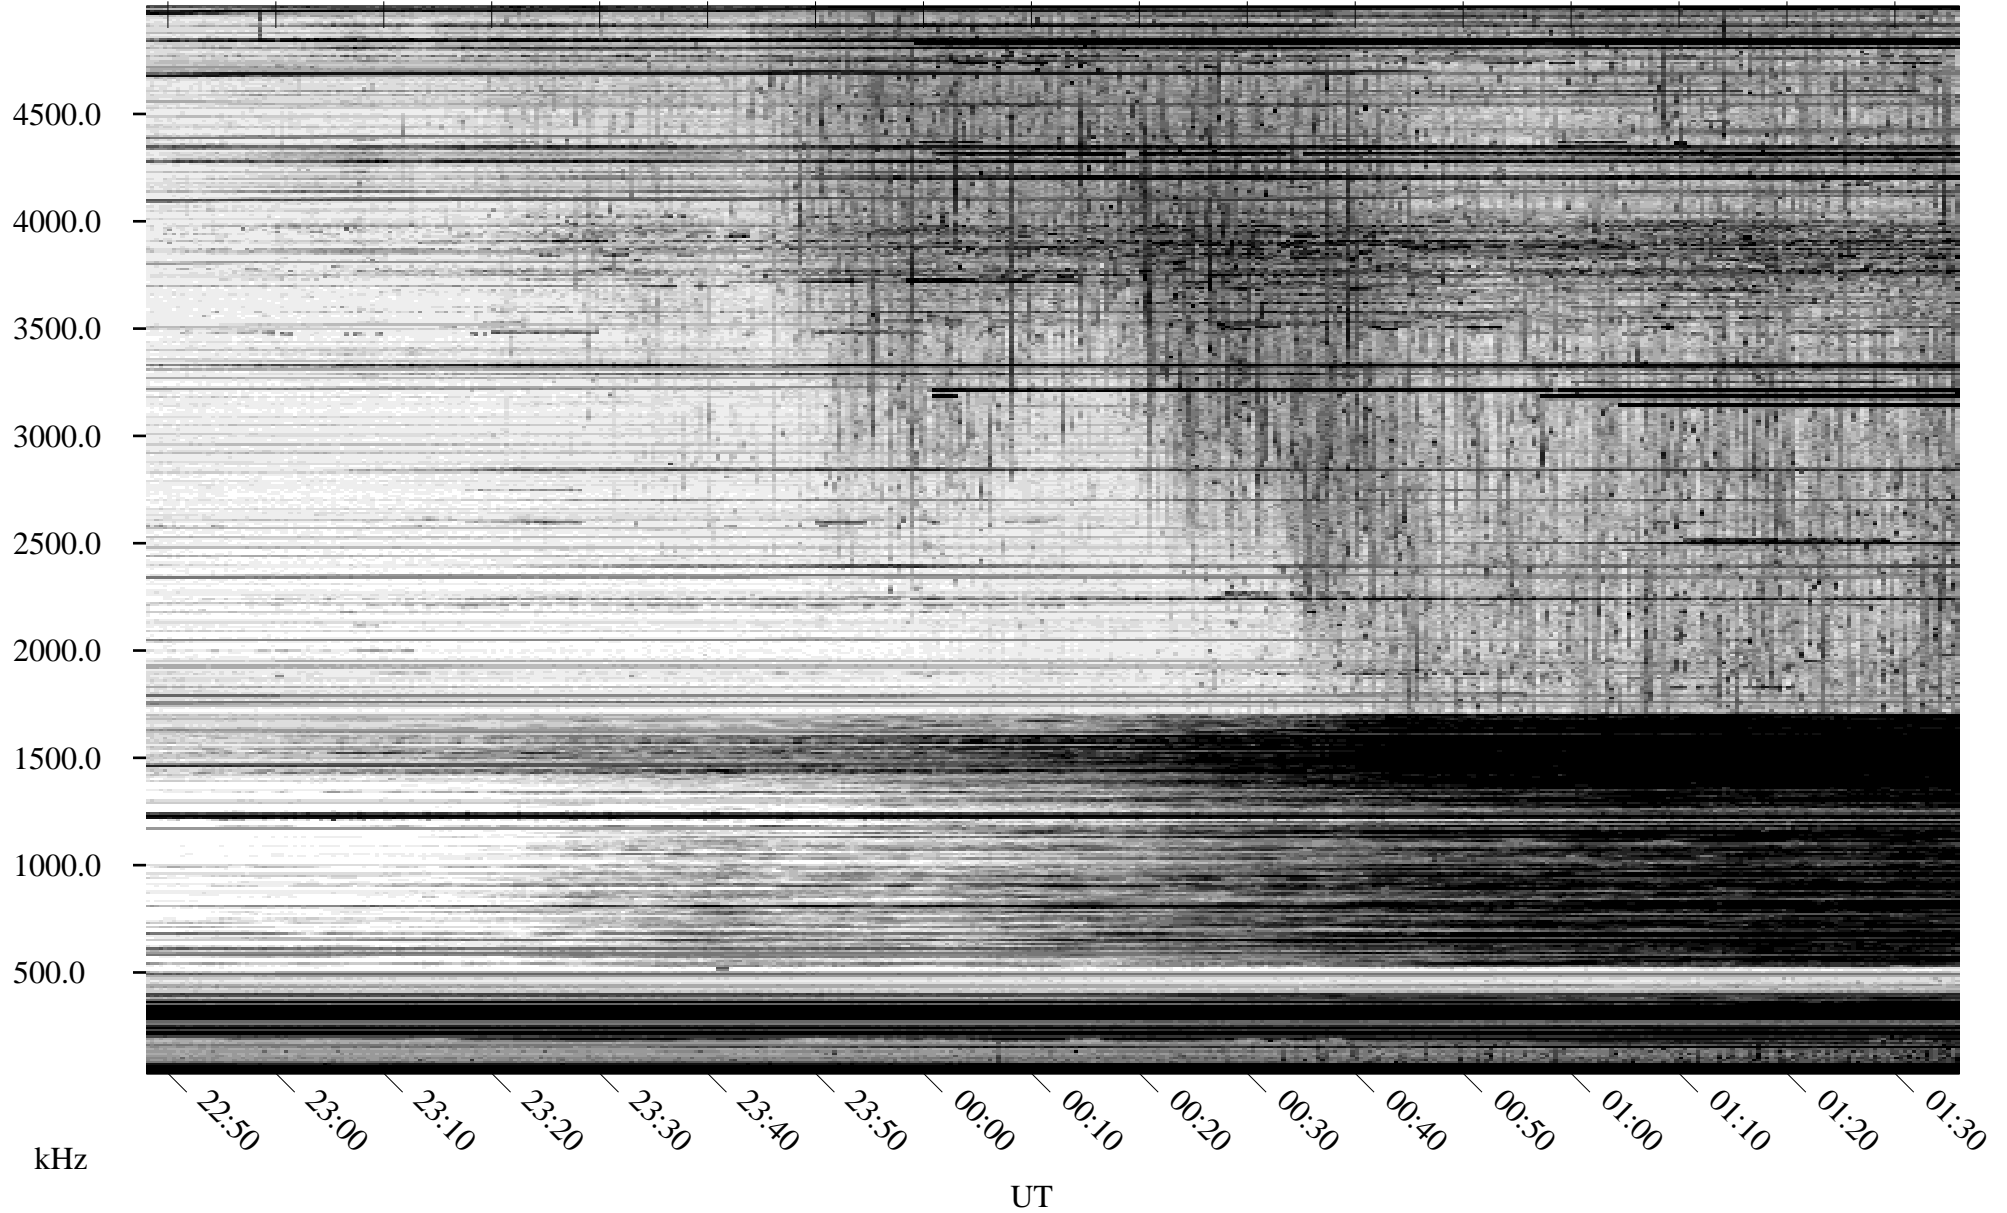

09/27/2010 Churchill, Manitoba

Linear Scale Black = 161 White = 15

ch10270l.r00SUm max_12

Page 1

09/27/2010 Churchill, Manitoba

Linear Scale Black = 161 White = 15

ch10270l.r00SUm max_12

Page 2

09/28/2010 Churchill, Manitoba

Linear Scale Black = 161 White = 15

ch10270l.r00SUm max_12

Page 3

09/28/2010 Churchill, Manitoba

Linear Scale Black = 161 White = 15

ch10270l.r00SUm max_12

Page 4

09/28/2010 Churchill, Manitoba

Linear Scale Black = 161 White = 15

ch10270l.r00SUm max_12

Page 5

09/28/2010 Churchill, Manitoba

Linear Scale Black = 161 White = 15

ch10270l.r00SUm max_12

Page 6

09/28/2010 Churchill, Manitoba

Linear Scale Black = 161 White = 15

ch10270l.r00SUm max_12

Page 7

09/28/2010 Churchill, Manitoba

Linear Scale Black = 161 White = 15

ch10270l.r00SUm max_12

Page 8