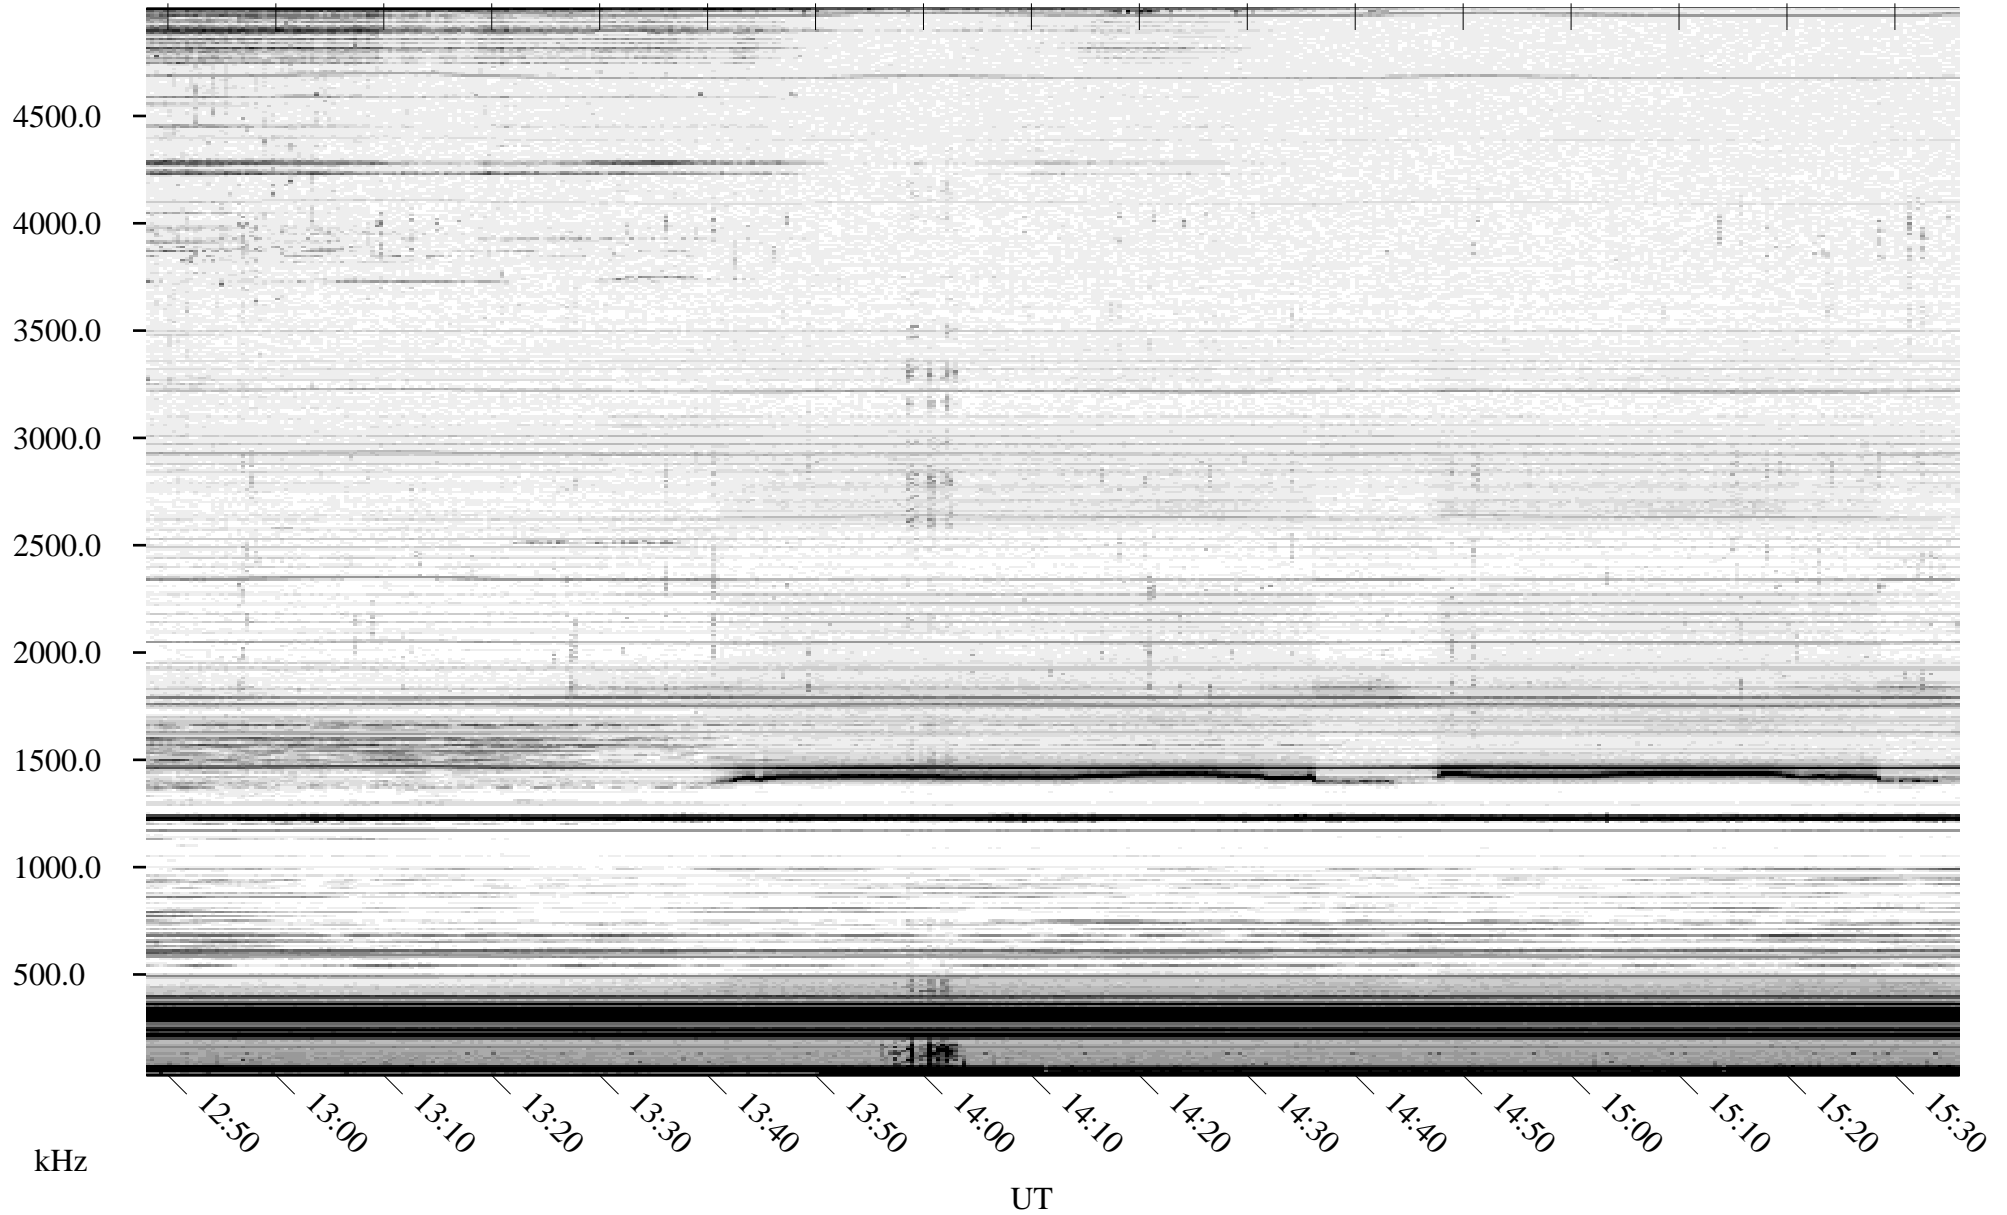

09/27/2010 Churchill, Manitoba

Linear Scale Black = 161 White = 15

ch10270l.r00SUm max_12

Page 1

09/27/2010 Churchill, Manitoba

Linear Scale Black = 161 White = 15

ch10270l.r00SUm max_12

Page 2

09/28/2010 Churchill, Manitoba

Linear Scale Black = 161 White = 15

ch10270l.r00SUm max_12

Page 3

09/28/2010 Churchill, Manitoba

Linear Scale Black = 161 White = 15

ch10270l.r00SUm max_12

Page 4

09/28/2010 Churchill, Manitoba

Linear Scale Black = 161 White = 15

ch10270l.r00SUm max_12

Page 5

09/28/2010 Churchill, Manitoba

Linear Scale Black = 161 White = 15

ch10270l.r00SUm max_12

Page 6

09/28/2010 Churchill, Manitoba

Linear Scale Black = 161 White = 15

ch10270l.r00SUm max_12

Page 7

09/28/2010 Churchill, Manitoba

Linear Scale Black = 161 White = 15

ch10270l.r00SUm max_12

Page 8