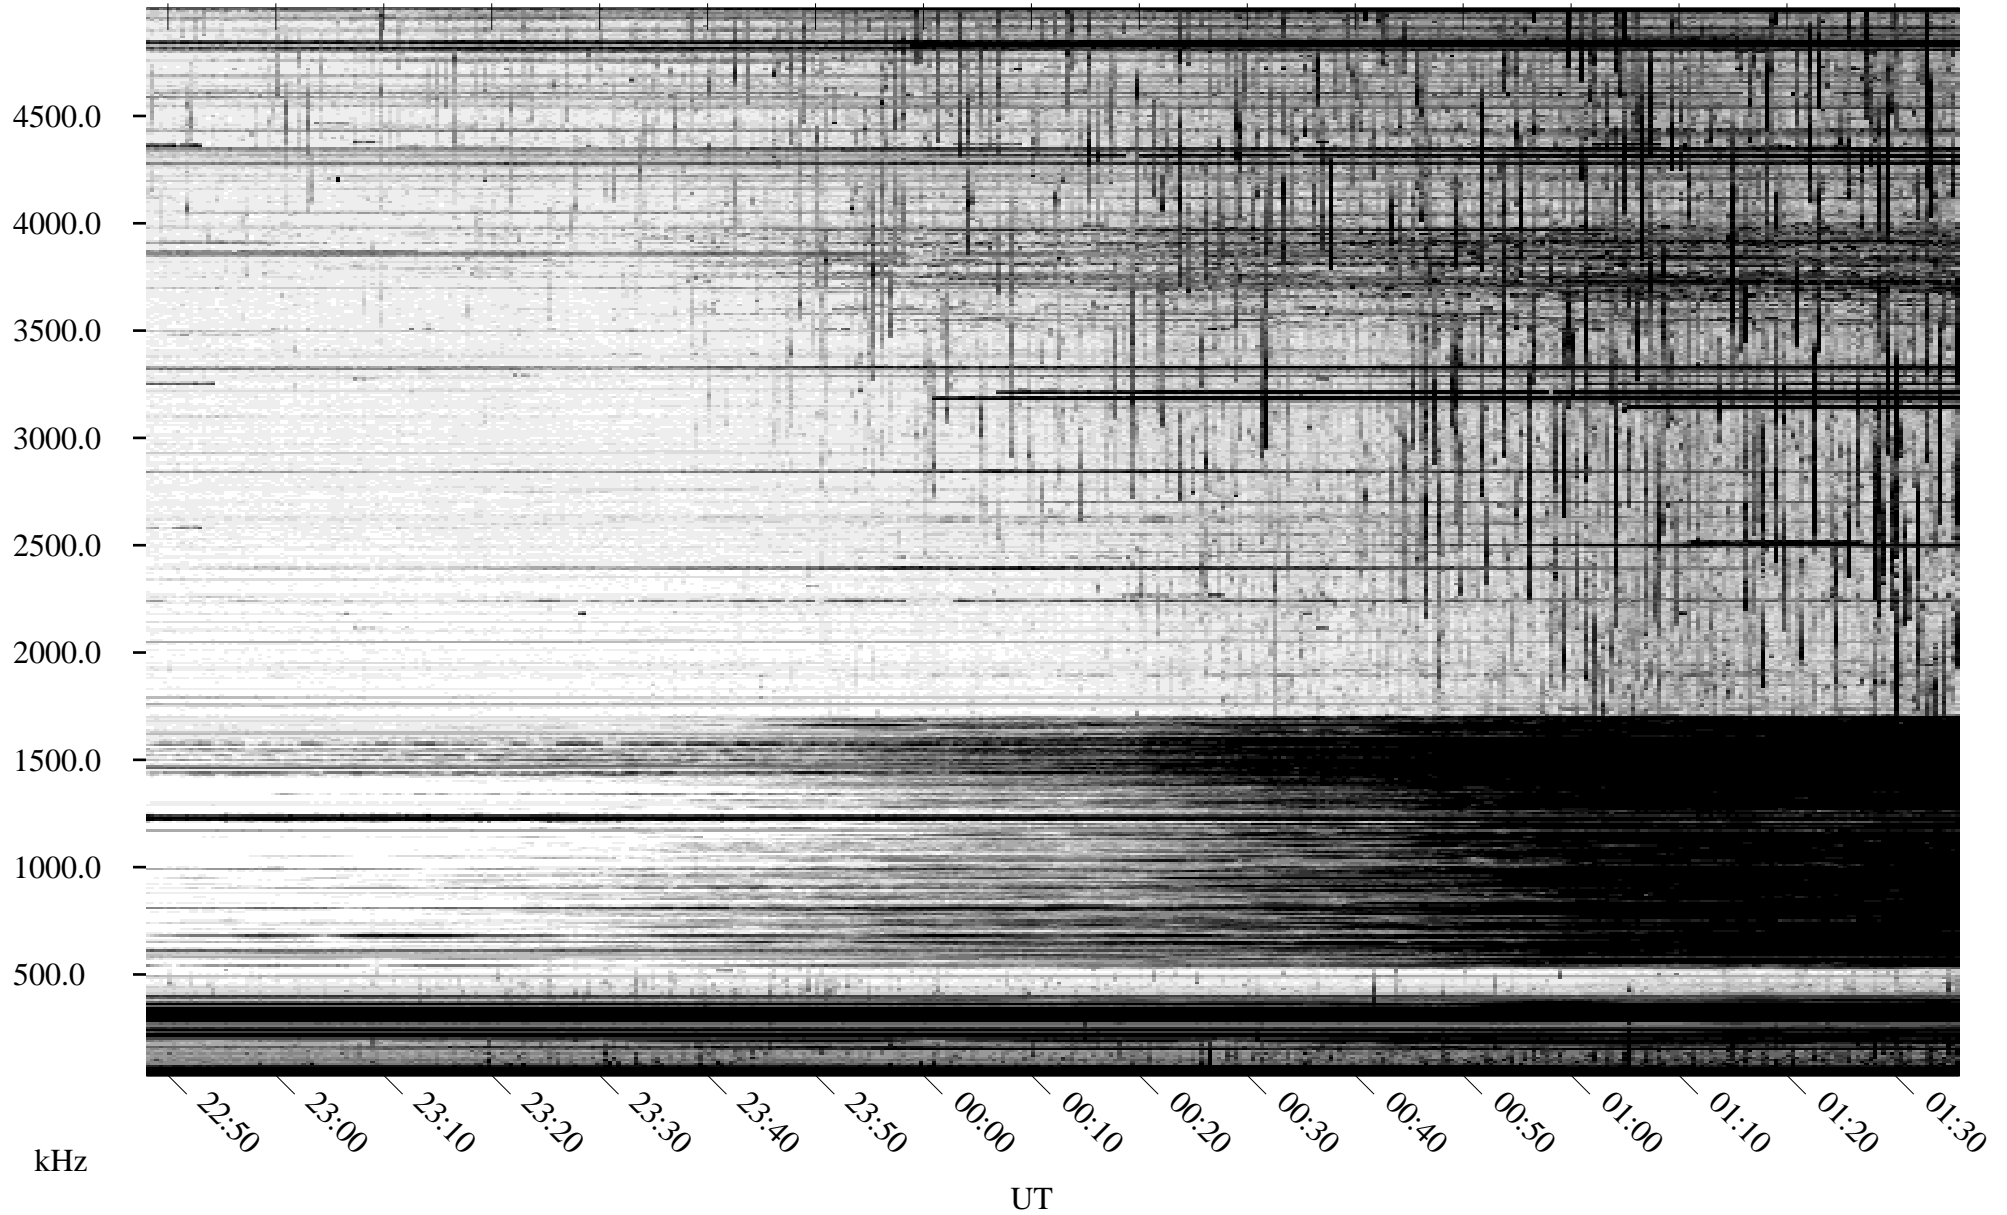

09/28/2010 Churchill, Manitoba

Linear Scale Black = 161 White = 15

ch102711.r00SUm max_12

Page 1

09/28/2010 Churchill, Manitoba

Linear Scale Black = 161 White = 15

ch102711.r00SUm max_12

Page 2

09/29/2010 Churchill, Manitoba

Linear Scale Black = 161 White = 15

ch102711.r00SUm max_12

Page 3

09/29/2010 Churchill, Manitoba

Linear Scale Black = 161 White = 15

ch102711.r00SUm max_12

Page 4

09/29/2010 Churchill, Manitoba

Linear Scale Black = 161 White = 15

ch102711.r00SUm max_12

Page 5

09/29/2010 Churchill, Manitoba

Linear Scale Black = 161 White = 15

ch102711.r00SUm max_12

Page 6

09/29/2010 Churchill, Manitoba

Linear Scale Black = 161 White = 15

ch102711.r00SUm max_12

Page 7

09/29/2010 Churchill, Manitoba

Linear Scale Black = 161 White = 15

ch102711.r00SUm max_12