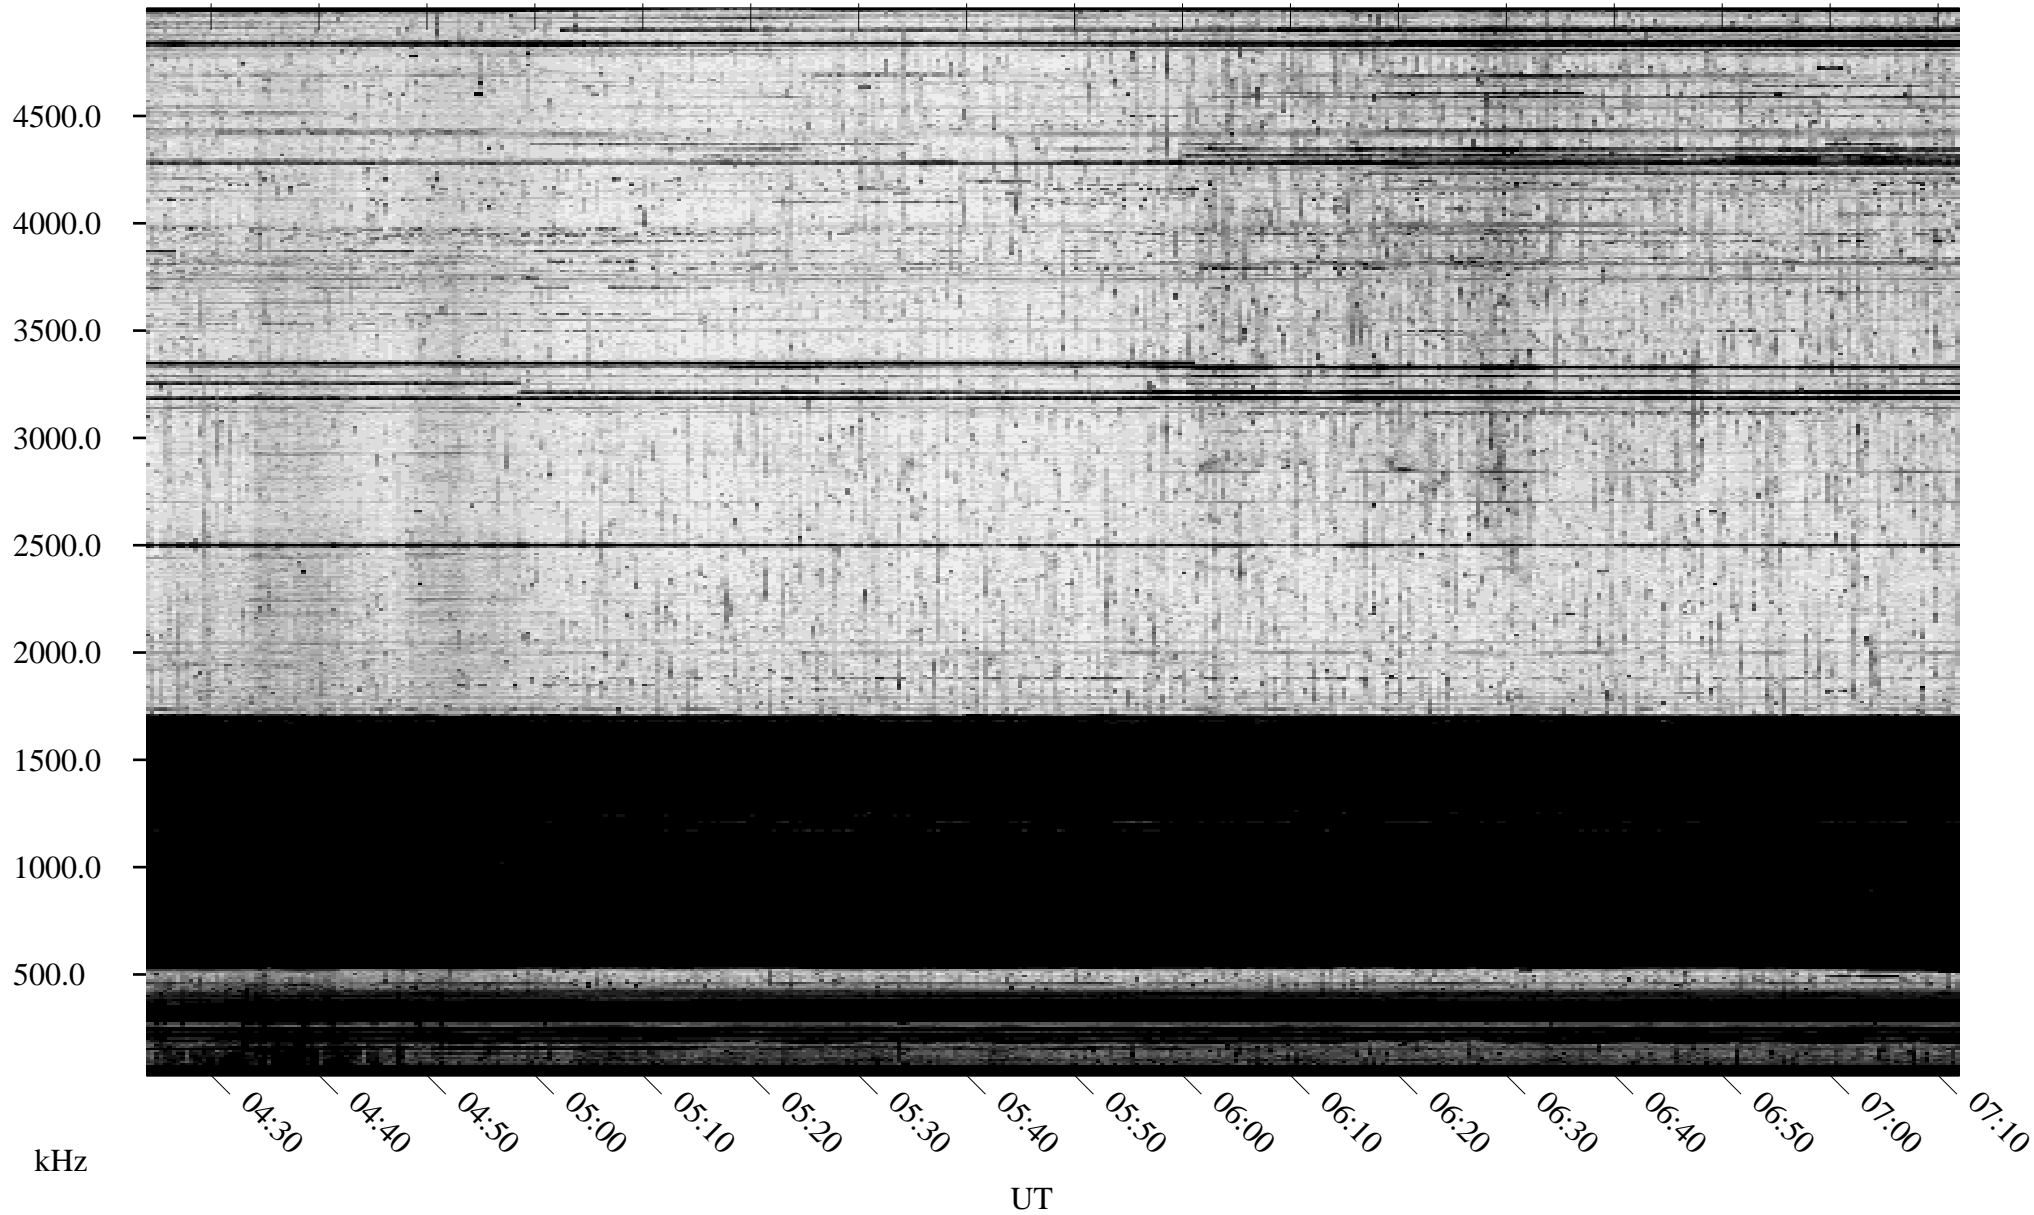

09/28/2010 Churchill, Manitoba

Linear Scale Black = 161 White = 15

ch102711.r00SUm max_12

Page 1

09/28/2010 Churchill, Manitoba

Linear Scale Black = 161 White = 15

ch102711.r00SUm max_12

Page 2

09/29/2010 Churchill, Manitoba

Linear Scale Black = 161 White = 15

ch102711.r00SUm max_12

Page 3

09/29/2010 Churchill, Manitoba

Linear Scale Black = 161 White = 15

ch102711.r00SUm max_12

Page 4

09/29/2010 Churchill, Manitoba

Linear Scale Black = 161 White = 15

ch102711.r00SUm max_12

Page 5

09/29/2010 Churchill, Manitoba

Linear Scale Black = 161 White = 15

ch102711.r00SUm max_12

Page 6

09/29/2010 Churchill, Manitoba

Linear Scale Black = 161 White = 15

ch102711.r00SUm max_12

Page 7

09/29/2010 Churchill, Manitoba

Linear Scale Black = 161 White = 15

ch102711.r00SUm max_12