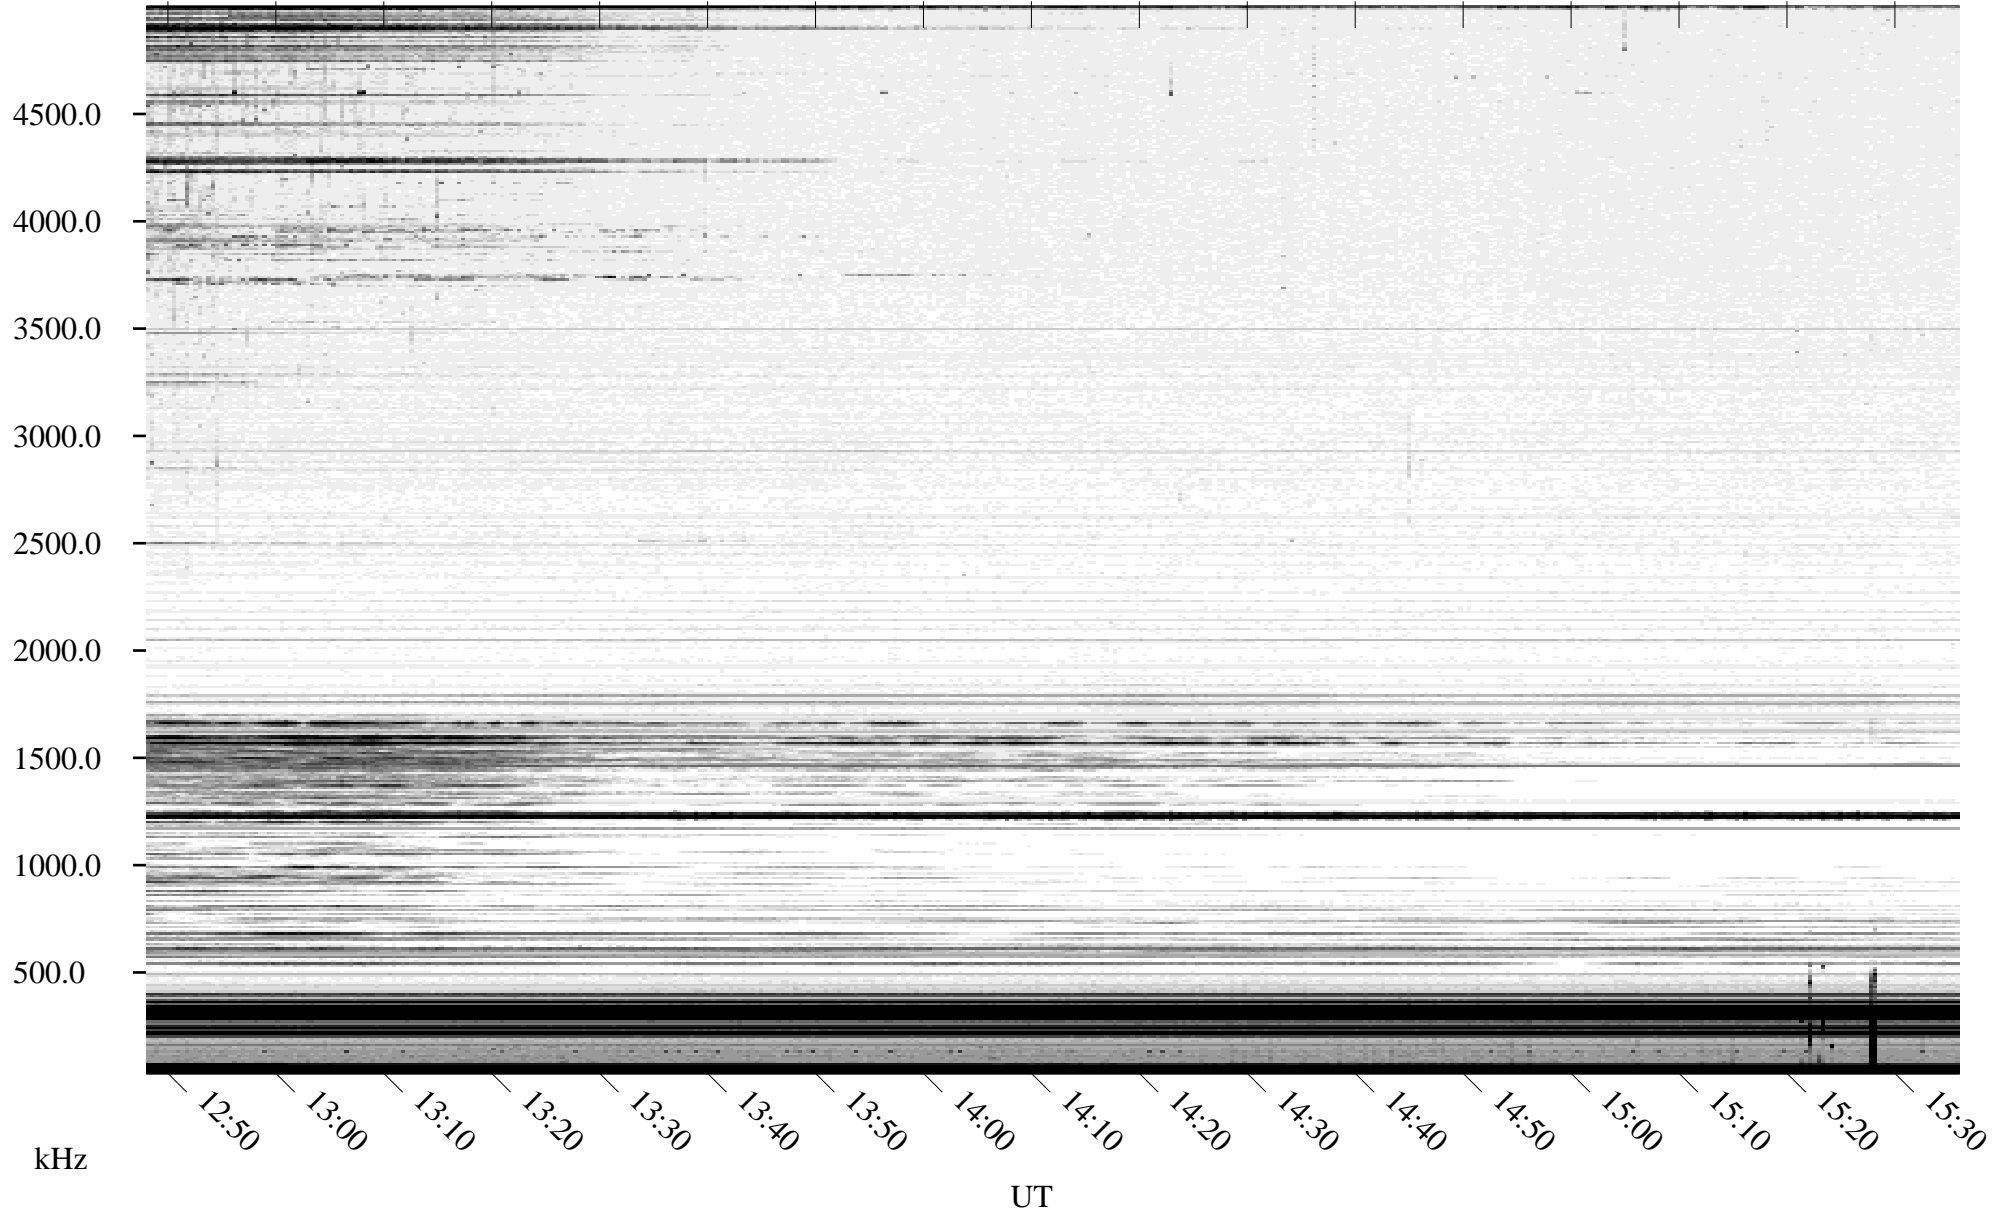

09/28/2010 Churchill, Manitoba

Linear Scale Black = 161 White = 15

ch102711.r00SUm max_12

Page 1

09/28/2010 Churchill, Manitoba

Linear Scale Black = 161 White = 15

ch102711.r00SUm max_12

Page 2

09/29/2010 Churchill, Manitoba

Linear Scale Black = 161 White = 15

ch102711.r00SUm max_12

Page 3

09/29/2010 Churchill, Manitoba

Linear Scale Black = 161 White = 15

ch102711.r00SUm max_12

Page 4

09/29/2010 Churchill, Manitoba

Linear Scale Black = 161 White = 15

ch102711.r00SUm max_12

Page 5

09/29/2010 Churchill, Manitoba

Linear Scale Black = 161 White = 15

ch102711.r00SUm max_12

Page 6

09/29/2010 Churchill, Manitoba

Linear Scale Black = 161 White = 15

ch102711.r00SUm max_12

Page 7

09/29/2010 Churchill, Manitoba

Linear Scale Black = 161 White = 15

ch102711.r00SUm max_12