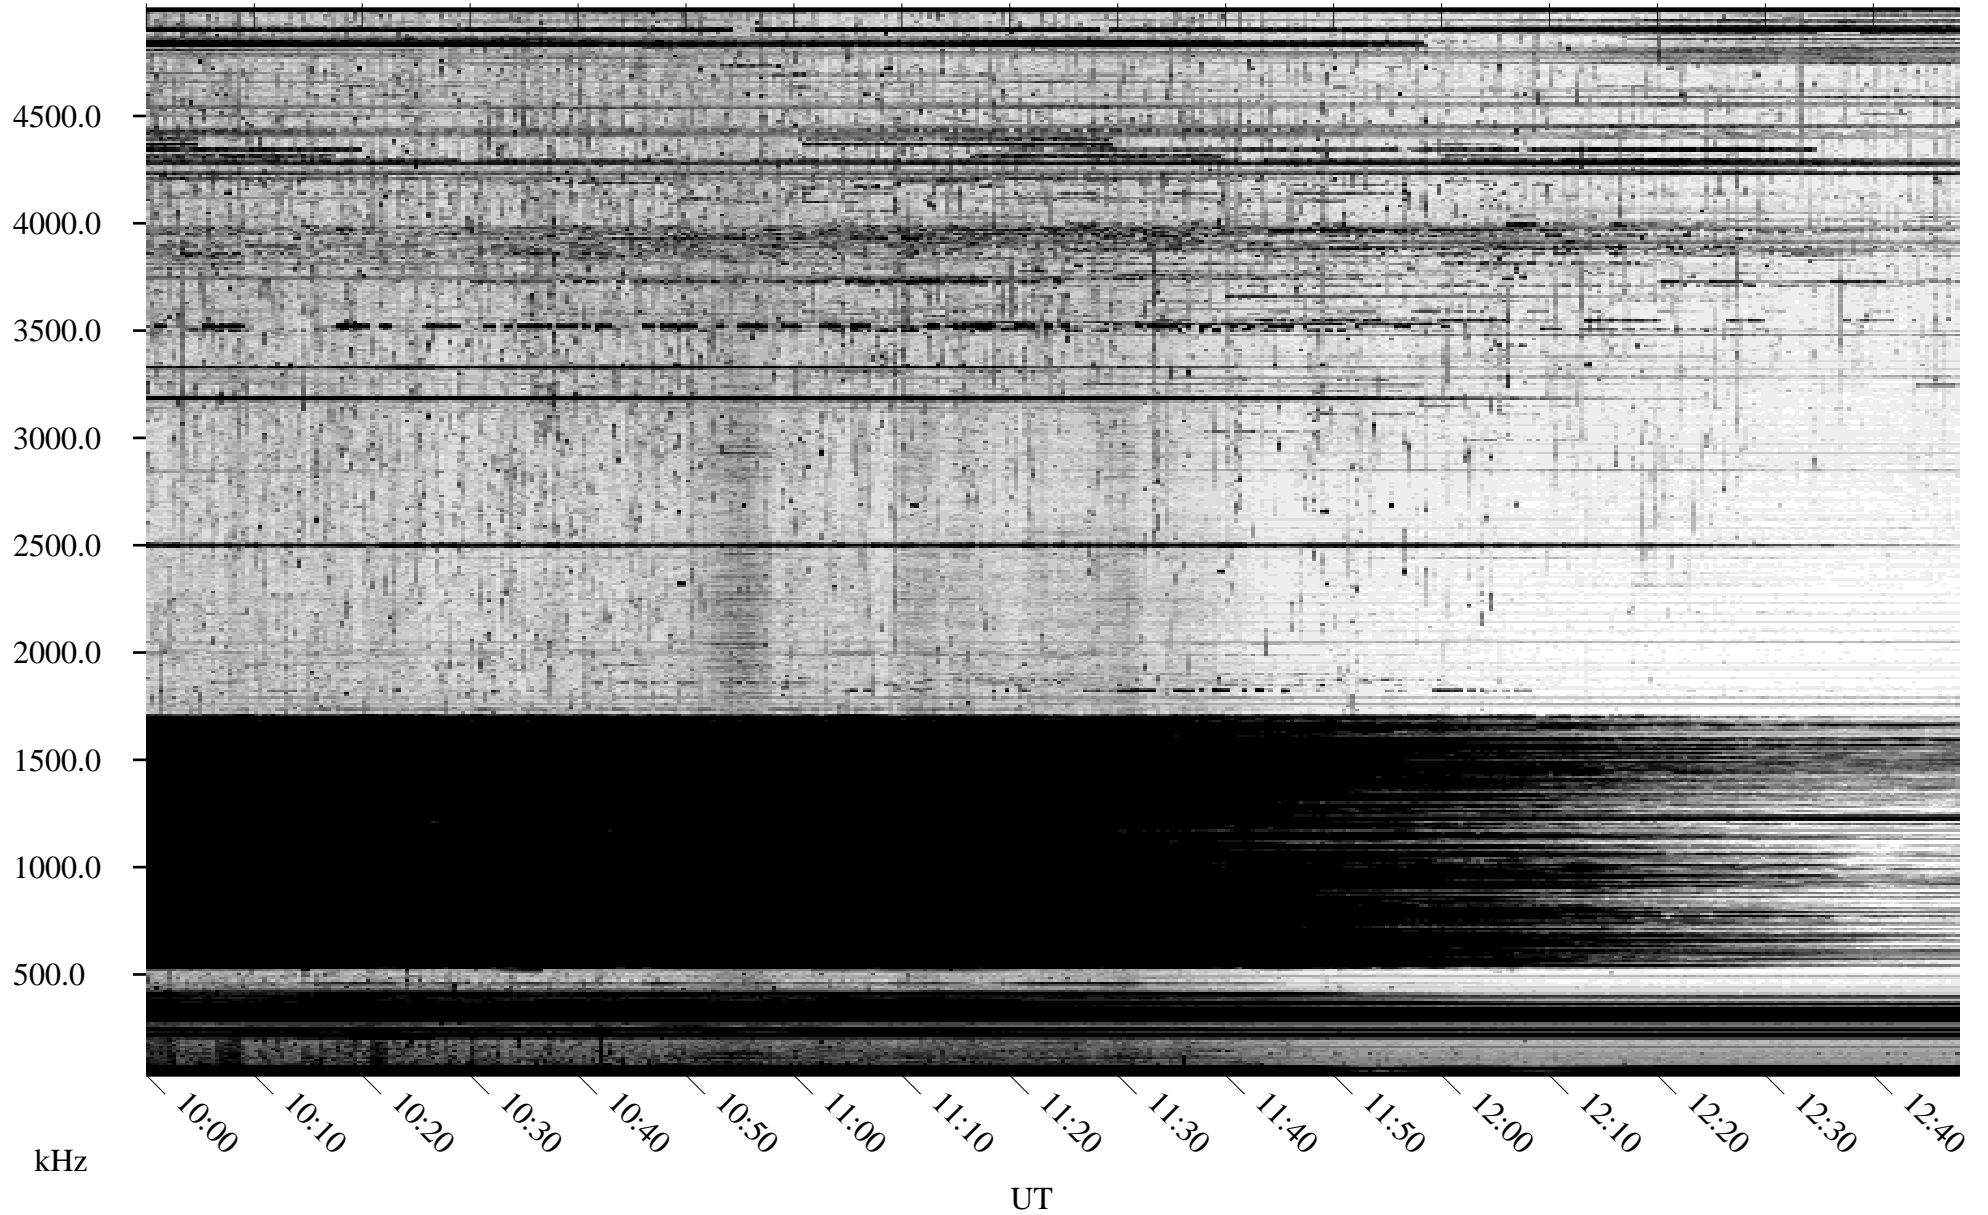

09/28/2010 Churchill, Manitoba

Linear Scale Black = 161 White = 15

ch102711.r00SUm max_12

Page 1

09/28/2010 Churchill, Manitoba

Linear Scale Black = 161 White = 15

ch102711.r00SUm max_12

Page 2

09/29/2010 Churchill, Manitoba

Linear Scale Black = 161 White = 15

ch102711.r00SUm max_12

Page 3

09/29/2010 Churchill, Manitoba

Linear Scale Black = 161 White = 15

ch102711.r00SUm max_12

Page 4

09/29/2010 Churchill, Manitoba

Linear Scale Black = 161 White = 15

ch102711.r00SUm max_12

Page 5

09/29/2010 Churchill, Manitoba

Linear Scale Black = 161 White = 15

ch102711.r00SUm max_12

Page 6

09/29/2010 Churchill, Manitoba

Linear Scale Black = 161 White = 15

ch102711.r00SUm max_12

Page 7

09/29/2010 Churchill, Manitoba

Linear Scale Black = 161 White = 15

ch102711.r00SUm max_12