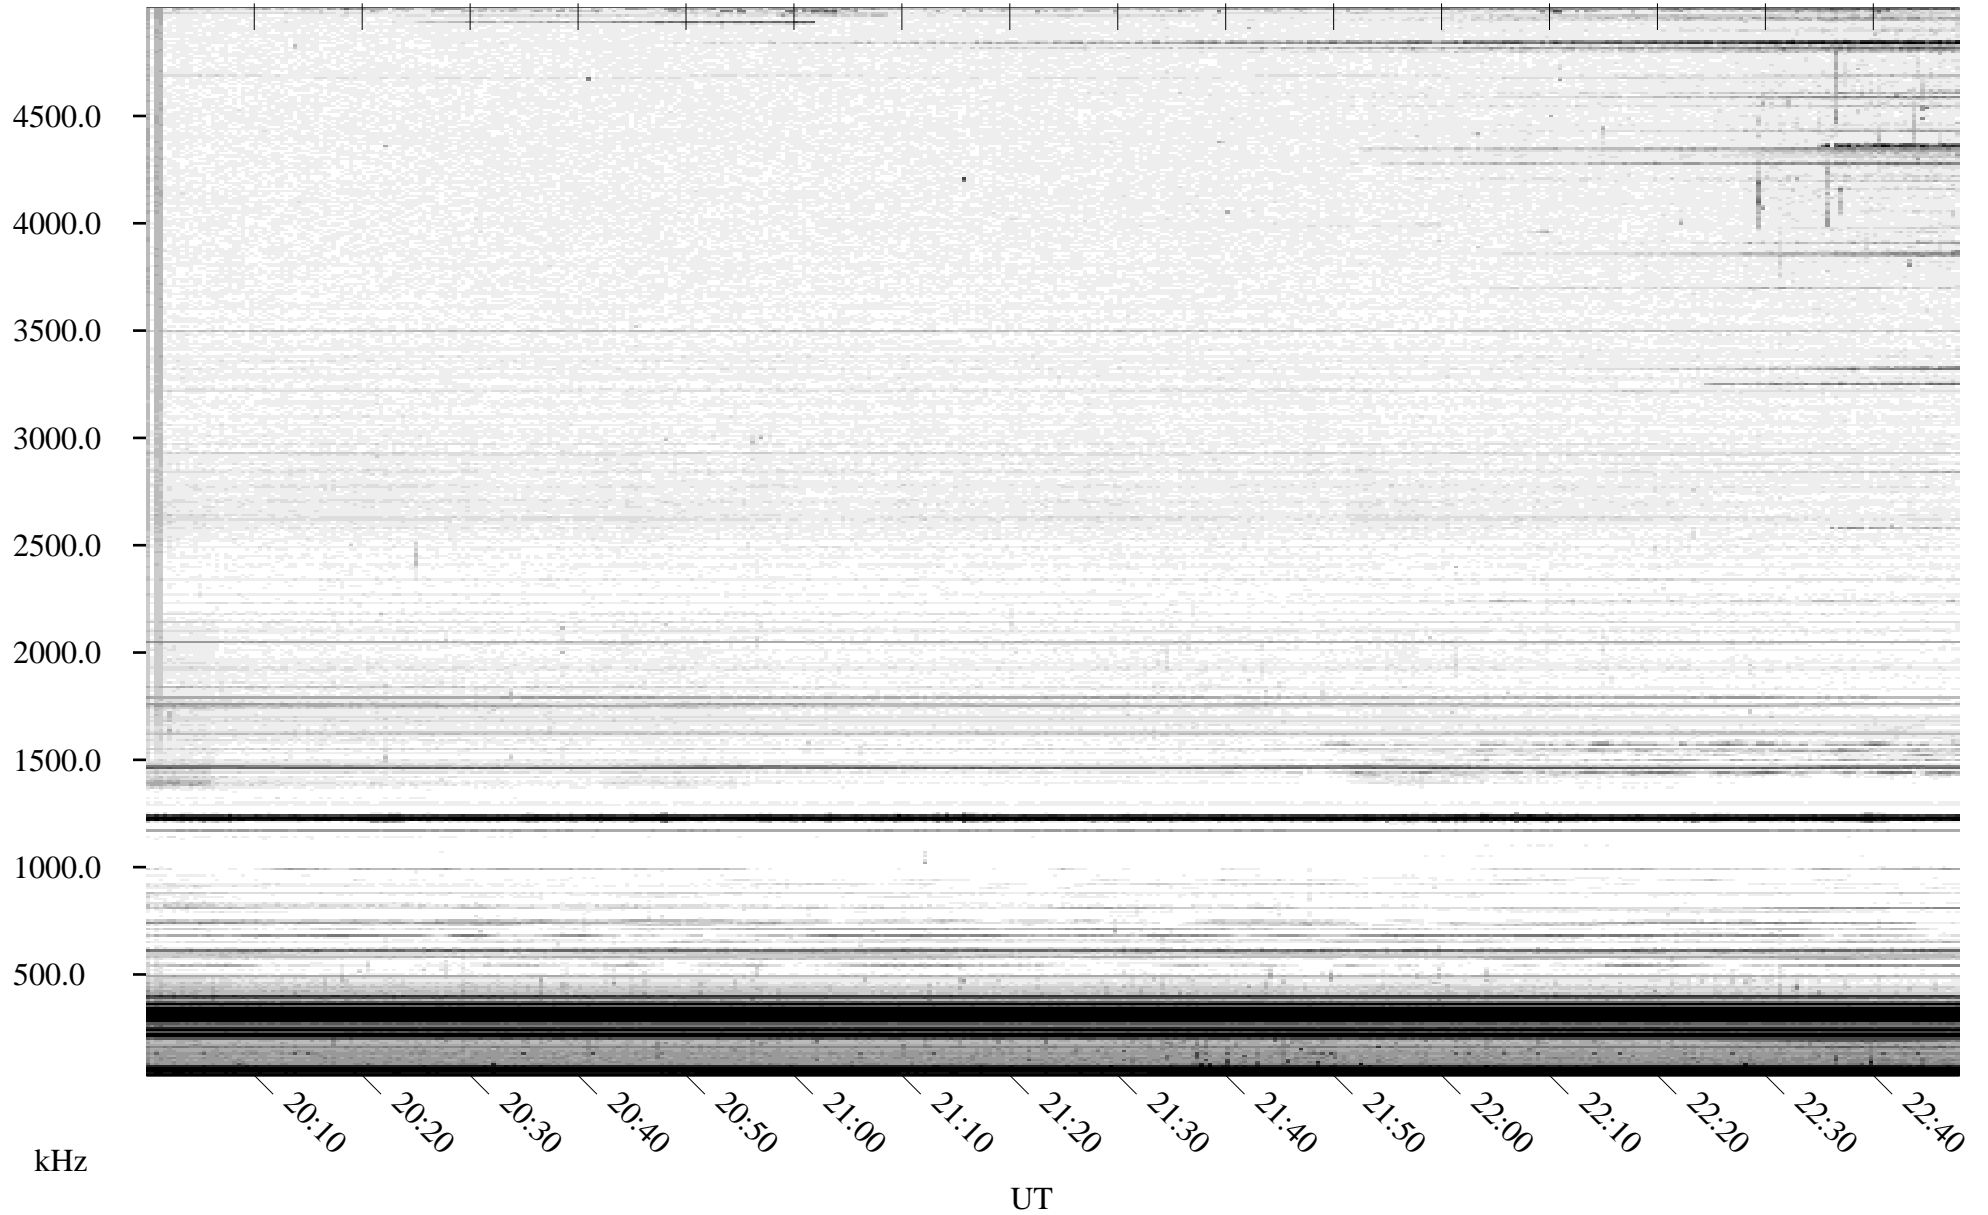

09/28/2010 Churchill, Manitoba

Linear Scale Black = 161 White = 15

ch102711.r00SUm max_12

Page 1

09/28/2010 Churchill, Manitoba

Linear Scale Black = 161 White = 15

ch102711.r00SUm max_12

Page 2

09/29/2010 Churchill, Manitoba

Linear Scale Black = 161 White = 15

ch102711.r00SUm max_12

Page 3

09/29/2010 Churchill, Manitoba

Linear Scale Black = 161 White = 15

ch102711.r00SUm max_12

Page 4

09/29/2010 Churchill, Manitoba

Linear Scale Black = 161 White = 15

ch102711.r00SUm max_12

Page 5

09/29/2010 Churchill, Manitoba

Linear Scale Black = 161 White = 15

ch102711.r00SUm max_12

Page 6

09/29/2010 Churchill, Manitoba

Linear Scale Black = 161 White = 15

ch102711.r00SUm max_12

Page 7

09/29/2010 Churchill, Manitoba

Linear Scale Black = 161 White = 15

ch102711.r00SUm max_12