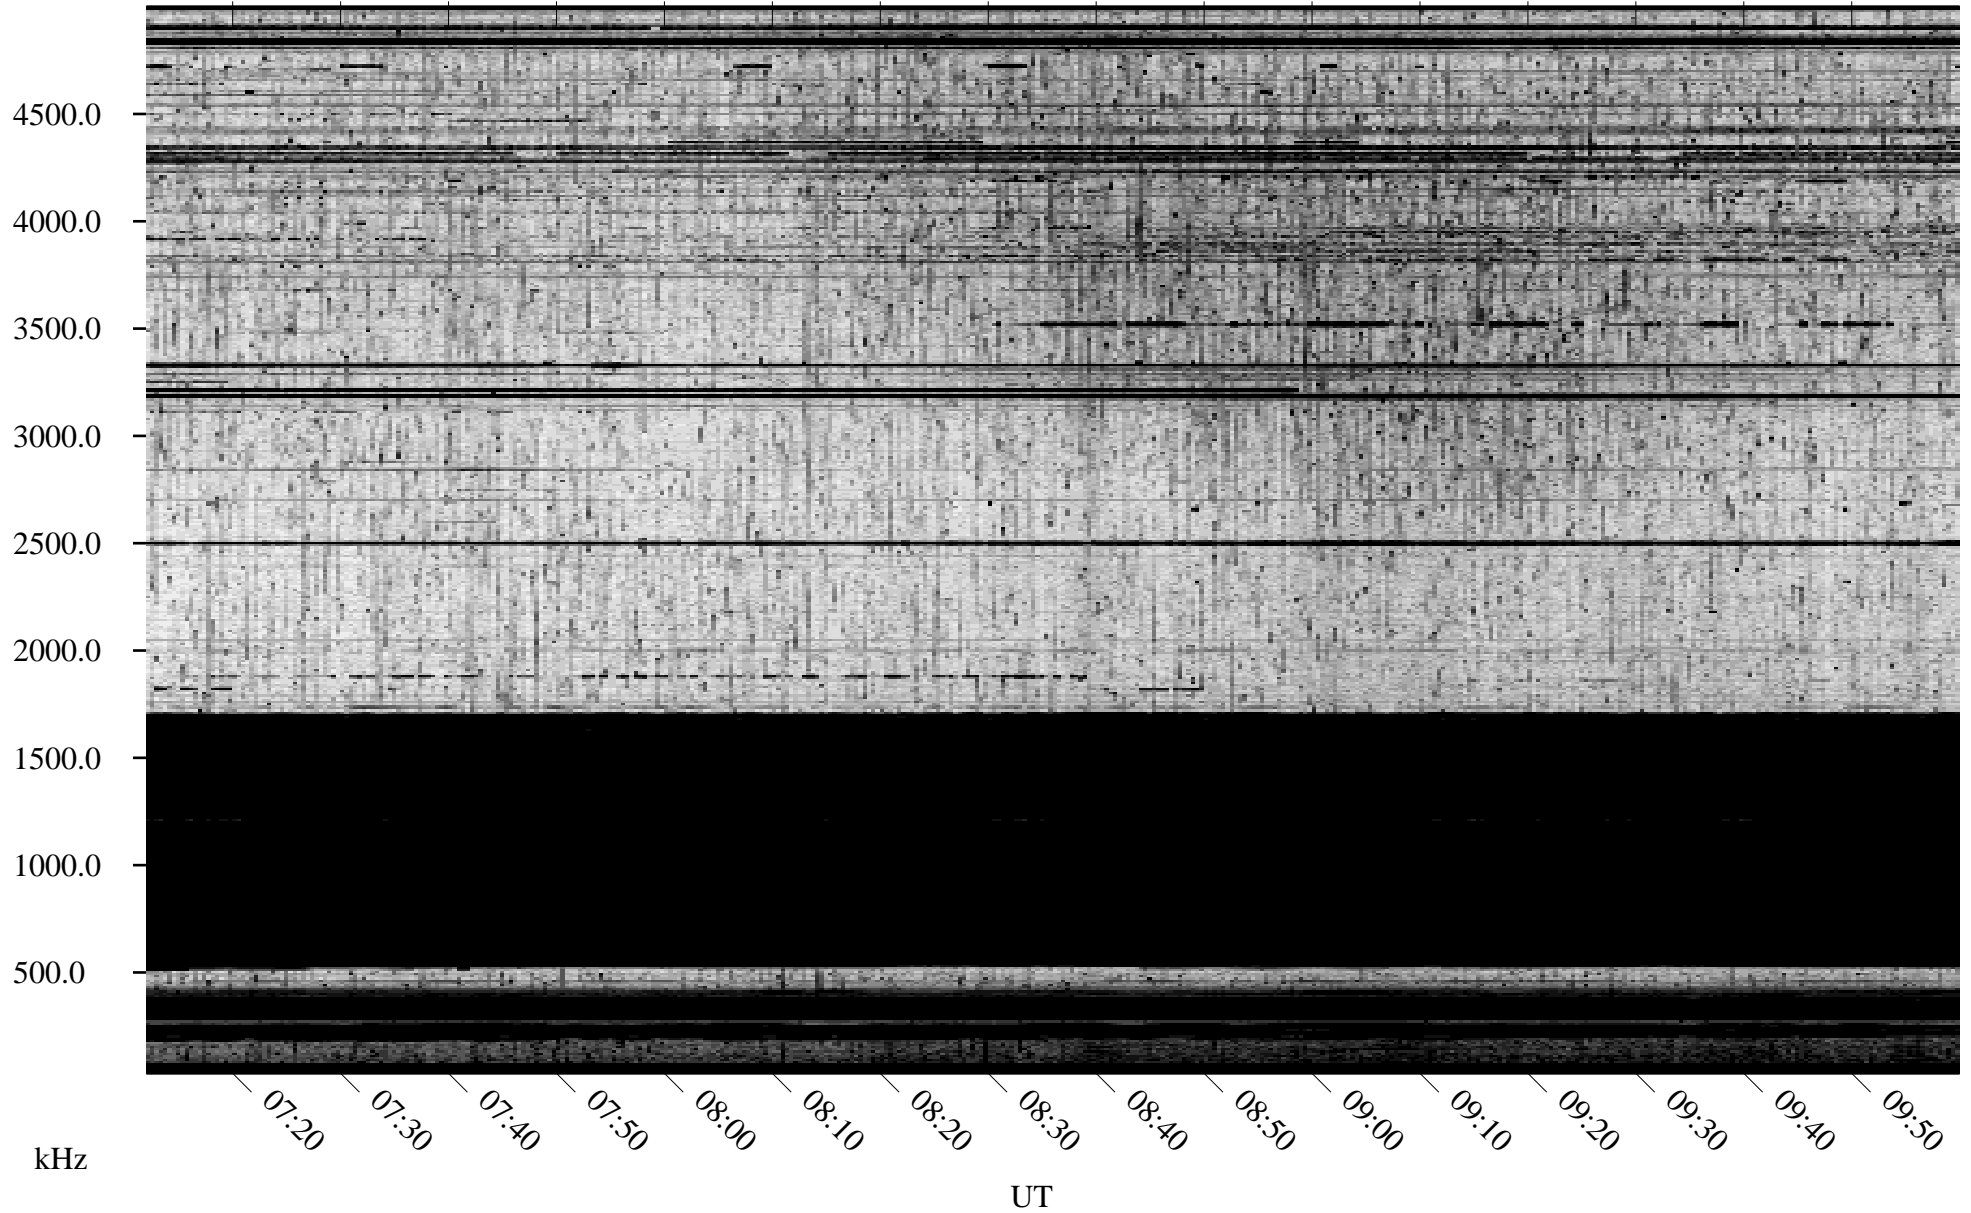

09/28/2010 Churchill, Manitoba

Linear Scale Black = 161 White = 15

ch102711.r00SUm max_12

Page 1

09/28/2010 Churchill, Manitoba

Linear Scale Black = 161 White = 15

ch102711.r00SUm max_12

Page 2

09/29/2010 Churchill, Manitoba

Linear Scale Black = 161 White = 15

ch102711.r00SUm max_12

Page 3

09/29/2010 Churchill, Manitoba

Linear Scale Black = 161 White = 15

ch102711.r00SUm max_12

Page 4

09/29/2010 Churchill, Manitoba

Linear Scale Black = 161 White = 15

ch102711.r00SUm max_12

Page 5

09/29/2010 Churchill, Manitoba

Linear Scale Black = 161 White = 15

ch102711.r00SUm max_12

Page 6

09/29/2010 Churchill, Manitoba

Linear Scale Black = 161 White = 15

ch102711.r00SUm max_12

Page 7

09/29/2010 Churchill, Manitoba

Linear Scale Black = 161 White = 15

ch102711.r00SUm max_12