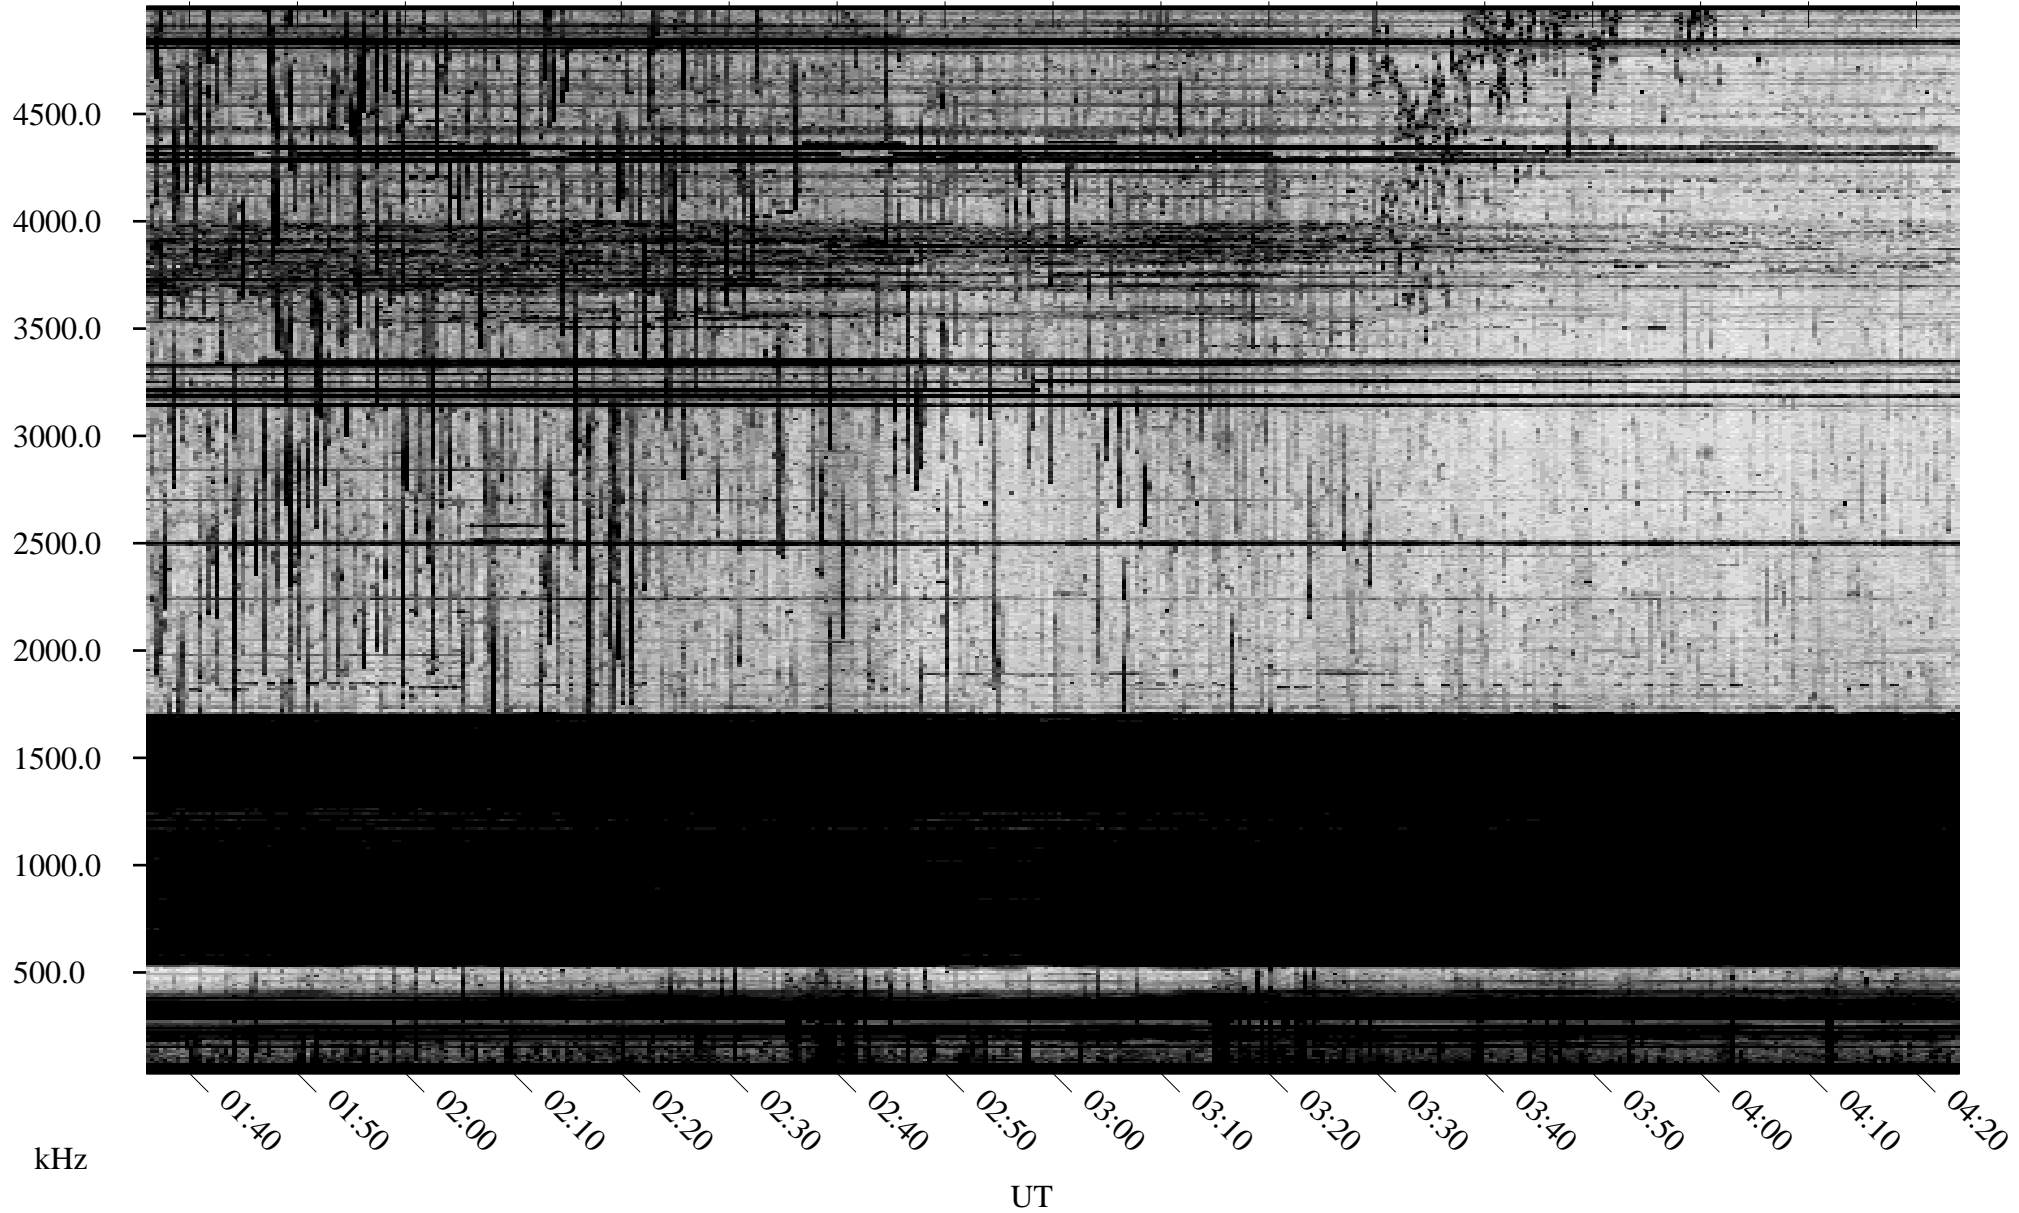

09/28/2010 Churchill, Manitoba

Linear Scale Black = 161 White = 15

ch102711.r00SUm max_12

Page 1

09/28/2010 Churchill, Manitoba

Linear Scale Black = 161 White = 15

ch102711.r00SUm max_12

Page 2

09/29/2010 Churchill, Manitoba

Linear Scale Black = 161 White = 15

ch102711.r00SUm max_12

Page 3

09/29/2010 Churchill, Manitoba

Linear Scale Black = 161 White = 15

ch102711.r00SUm max_12

Page 4

09/29/2010 Churchill, Manitoba

Linear Scale Black = 161 White = 15

ch102711.r00SUm max_12

Page 5

09/29/2010 Churchill, Manitoba

Linear Scale Black = 161 White = 15

ch102711.r00SUm max_12

Page 6

09/29/2010 Churchill, Manitoba

Linear Scale Black = 161 White = 15

ch102711.r00SUm max_12

Page 7

09/29/2010 Churchill, Manitoba

Linear Scale Black = 161 White = 15

ch102711.r00SUm max_12