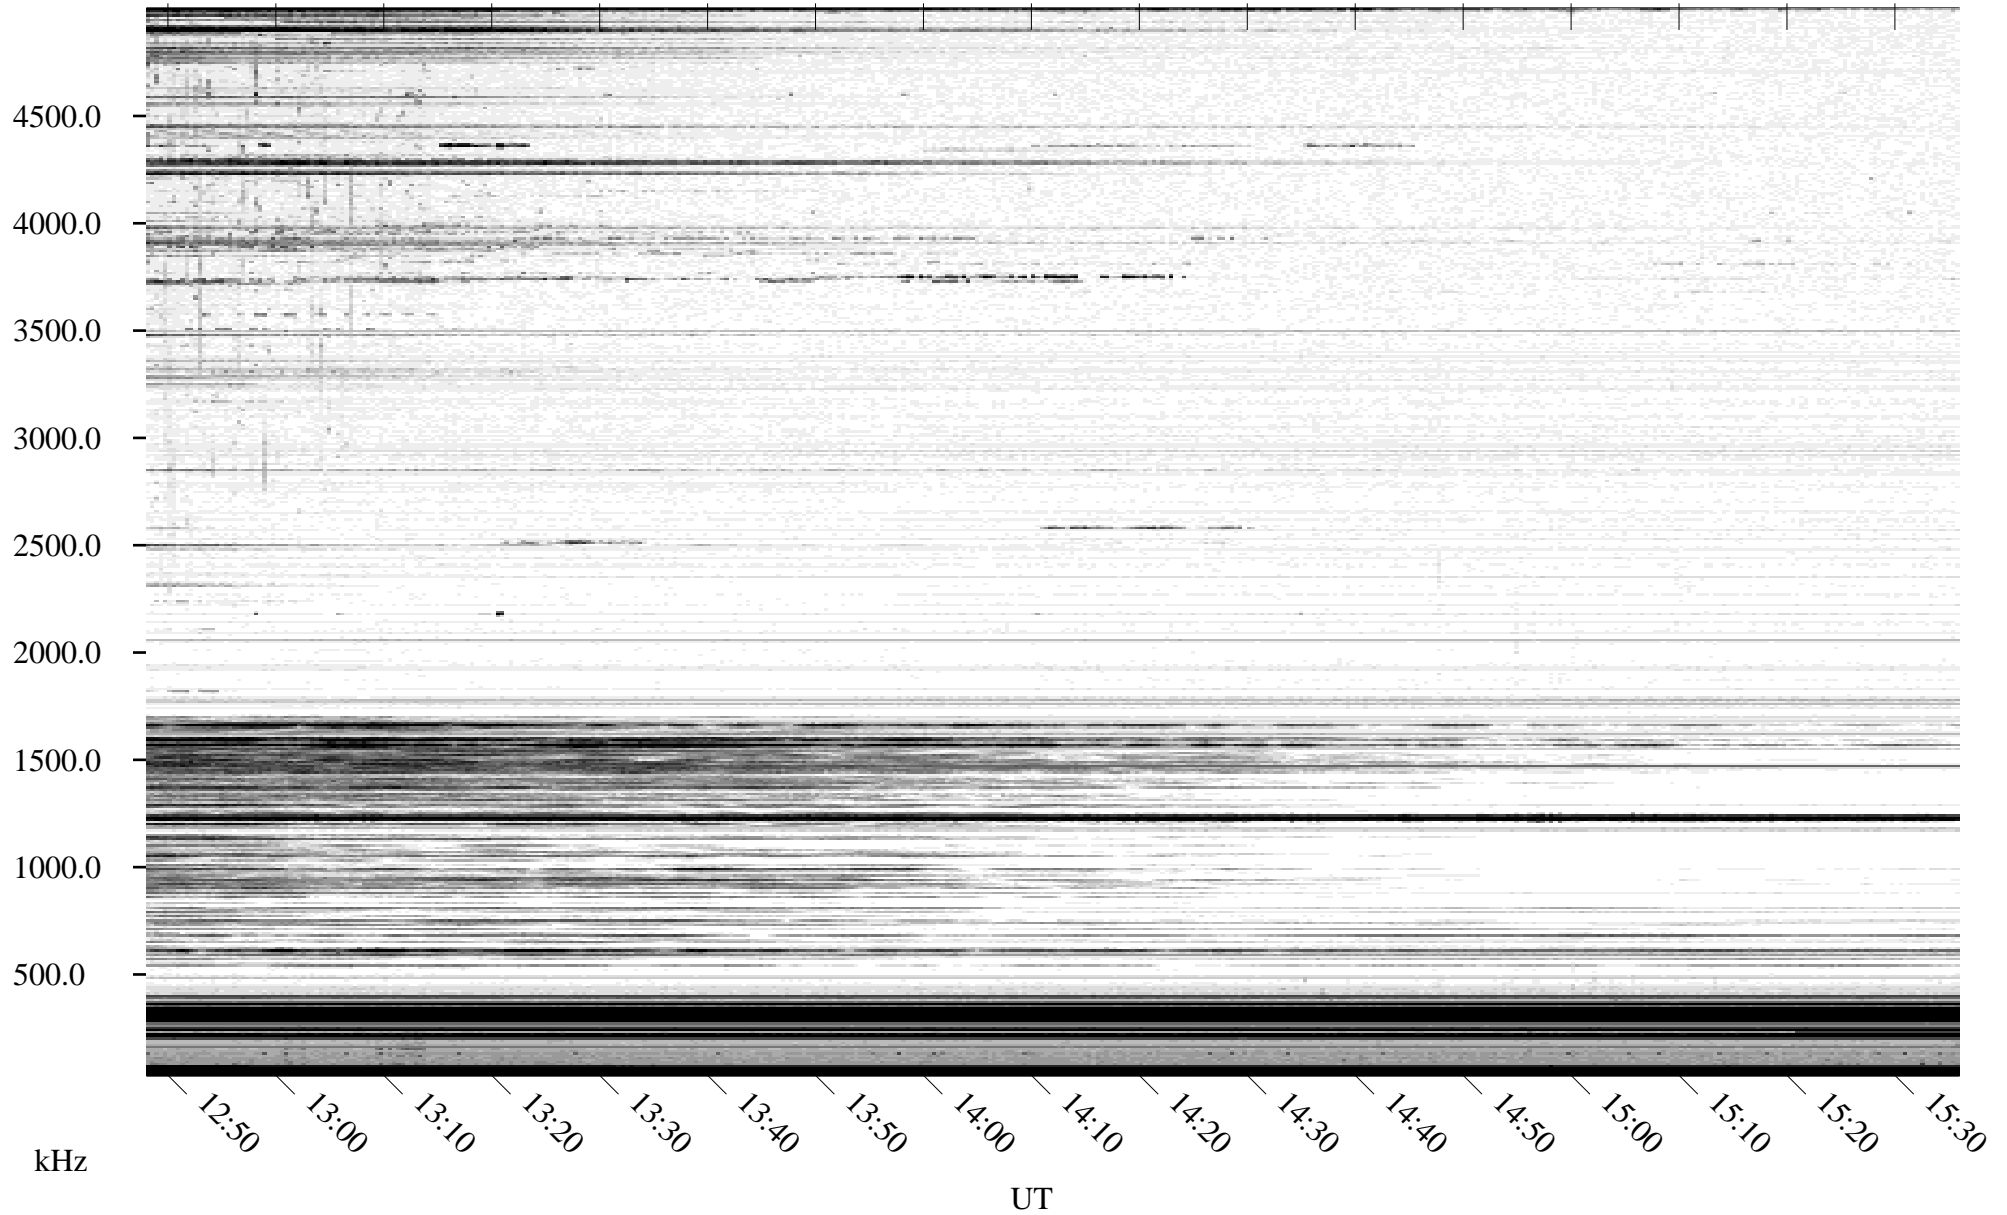

09/29/2010 Churchill, Manitoba

Linear Scale Black = 161 White = 15

ch10272l.r00SUm max_12

Page 1

09/29/2010 Churchill, Manitoba

Linear Scale Black = 161 White = 15

ch10272l.r00SUm max_12

Page 2

09/30/2010 Churchill, Manitoba

Linear Scale Black = 161 White = 15

ch10272l.r00SUm max_12

Page 3

09/30/2010 Churchill, Manitoba

Linear Scale Black = 161 White = 15

ch10272l.r00SUm max_12

Page 4

09/30/2010 Churchill, Manitoba

Linear Scale Black = 161 White = 15

ch10272l.r00SUm max_12

Page 5

09/30/2010 Churchill, Manitoba

Linear Scale Black = 161 White = 15

ch10272l.r00SUm max_12

Page 6

09/30/2010 Churchill, Manitoba

Linear Scale Black = 161 White = 15

ch10272l.r00SUm max_12

Page 7

09/30/2010 Churchill, Manitoba

Linear Scale Black = 161 White = 15

ch10272l.r00SUm max_12