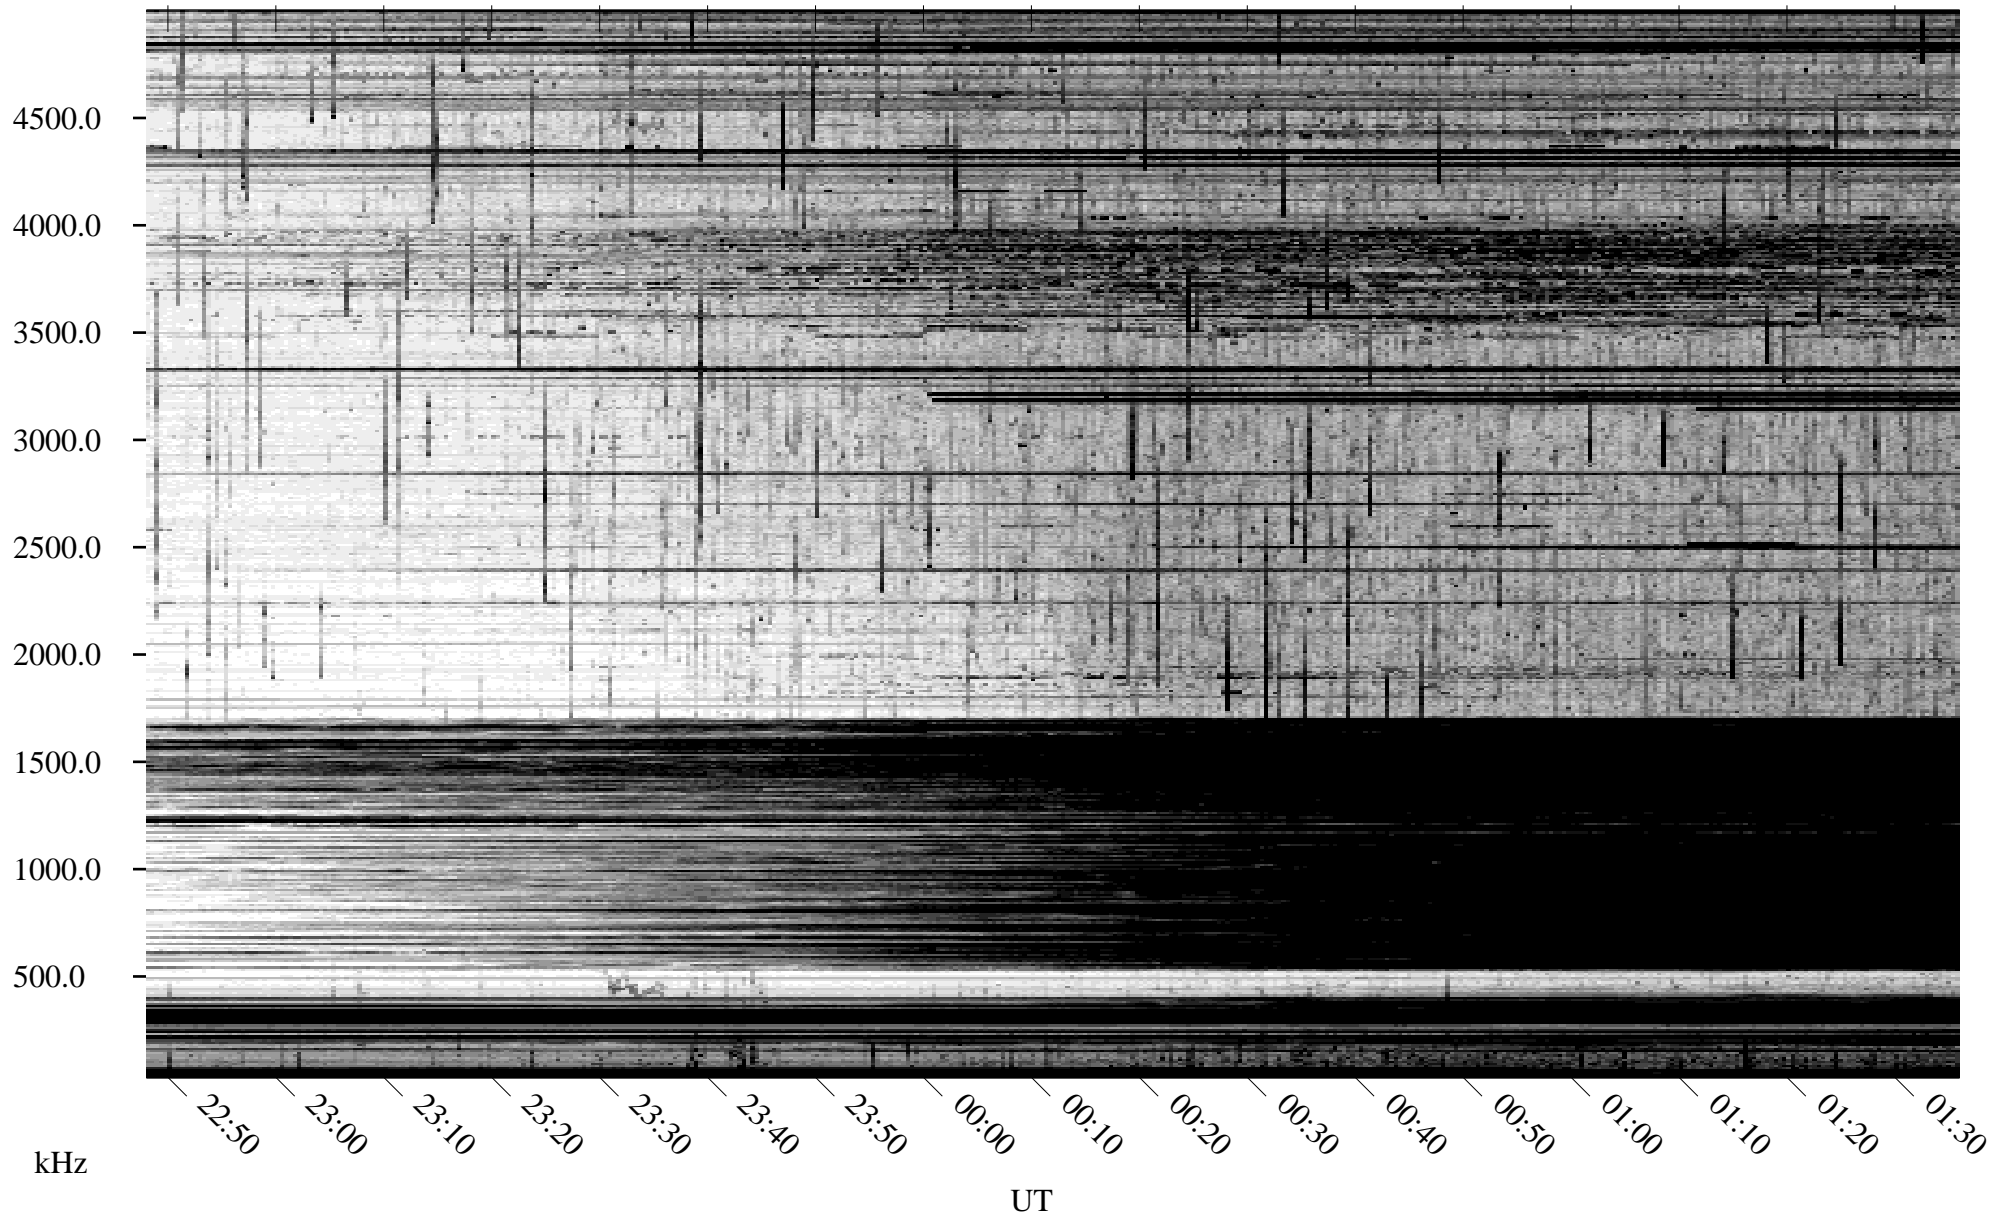

09/29/2010 Churchill, Manitoba

Linear Scale Black = 161 White = 15

ch10272l.r00SUm max_12

Page 1

09/29/2010 Churchill, Manitoba

Linear Scale Black = 161 White = 15

ch10272l.r00SUm max_12

Page 2

09/30/2010 Churchill, Manitoba

Linear Scale Black = 161 White = 15

ch10272l.r00SUm max_12

Page 3

09/30/2010 Churchill, Manitoba

Linear Scale Black = 161 White = 15

ch10272l.r00SUm max_12

Page 4

09/30/2010 Churchill, Manitoba

Linear Scale Black = 161 White = 15

ch10272l.r00SUm max_12

Page 5

09/30/2010 Churchill, Manitoba

Linear Scale Black = 161 White = 15

ch10272l.r00SUm max_12

Page 6

09/30/2010 Churchill, Manitoba

Linear Scale Black = 161 White = 15

ch10272l.r00SUm max_12

Page 7

09/30/2010 Churchill, Manitoba

Linear Scale Black = 161 White = 15

ch10272l.r00SUm max_12