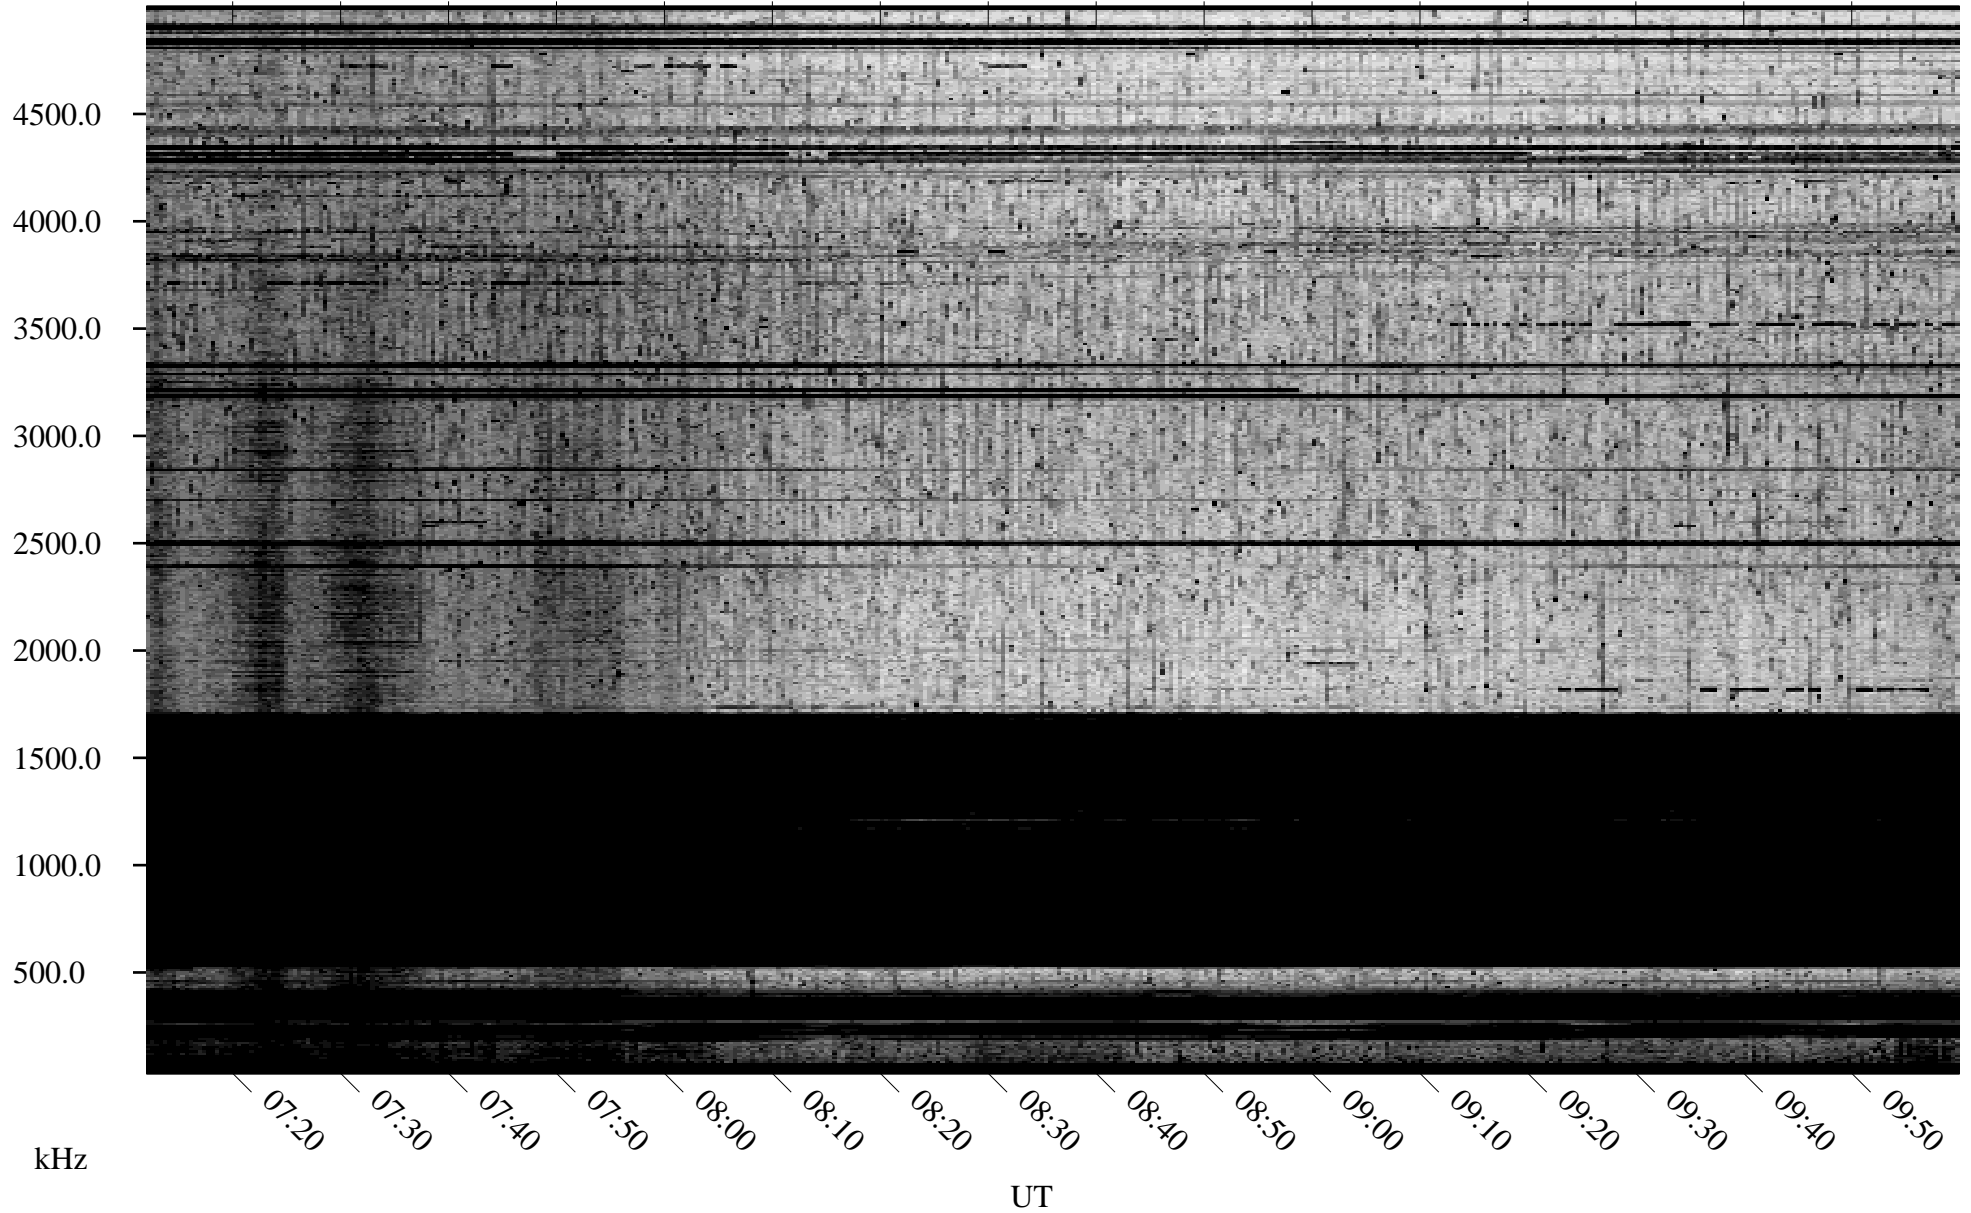

09/29/2010 Churchill, Manitoba

Linear Scale Black = 161 White = 15

ch10272l.r00SUm max_12

Page 1

09/29/2010 Churchill, Manitoba

Linear Scale Black = 161 White = 15

ch10272l.r00SUm max_12

Page 2

09/30/2010 Churchill, Manitoba

Linear Scale Black = 161 White = 15

ch10272l.r00SUm max_12

Page 3

09/30/2010 Churchill, Manitoba

Linear Scale Black = 161 White = 15

ch10272l.r00SUm max_12

Page 4

09/30/2010 Churchill, Manitoba

Linear Scale Black = 161 White = 15

ch10272l.r00SUm max_12

Page 5

09/30/2010 Churchill, Manitoba

Linear Scale Black = 161 White = 15

ch10272l.r00SUm max_12

Page 6

09/30/2010 Churchill, Manitoba

Linear Scale Black = 161 White = 15

ch10272l.r00SUm max_12

Page 7

09/30/2010 Churchill, Manitoba

Linear Scale Black = 161 White = 15

ch10272l.r00SUm max_12