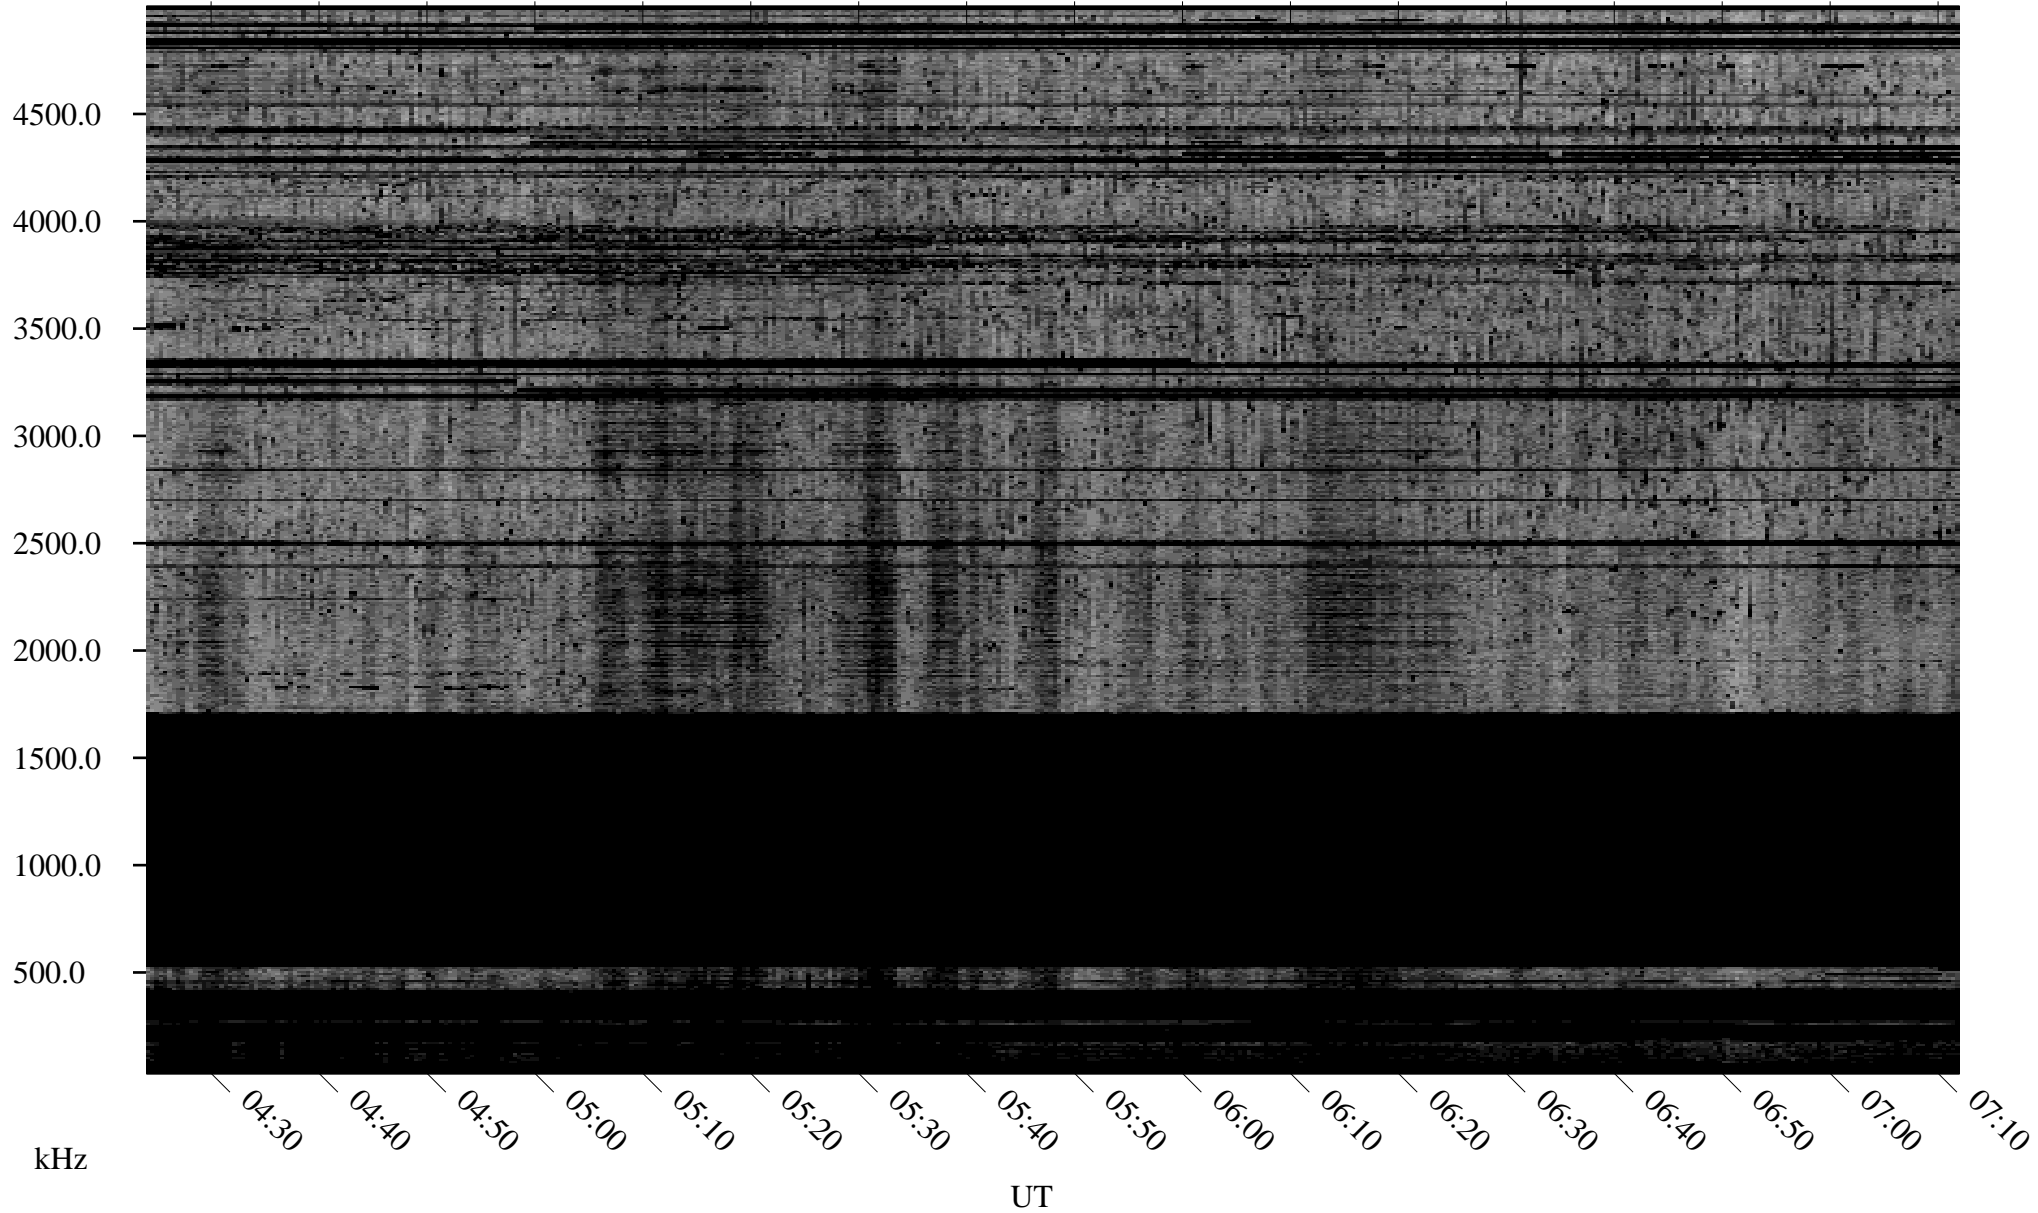

09/29/2010 Churchill, Manitoba

Linear Scale Black = 161 White = 15

ch10272l.r00SUm max_12

Page 1

09/29/2010 Churchill, Manitoba

Linear Scale Black = 161 White = 15

ch10272l.r00SUm max_12

Page 2

09/30/2010 Churchill, Manitoba

Linear Scale Black = 161 White = 15

ch10272l.r00SUm max_12

Page 3

09/30/2010 Churchill, Manitoba

Linear Scale Black = 161 White = 15

ch10272l.r00SUm max_12

Page 4

09/30/2010 Churchill, Manitoba

Linear Scale Black = 161 White = 15

ch10272l.r00SUm max_12

Page 5

09/30/2010 Churchill, Manitoba

Linear Scale Black = 161 White = 15

ch10272l.r00SUm max_12

Page 6

09/30/2010 Churchill, Manitoba

Linear Scale Black = 161 White = 15

ch10272l.r00SUm max_12

Page 7

09/30/2010 Churchill, Manitoba

Linear Scale Black = 161 White = 15

ch10272l.r00SUm max_12