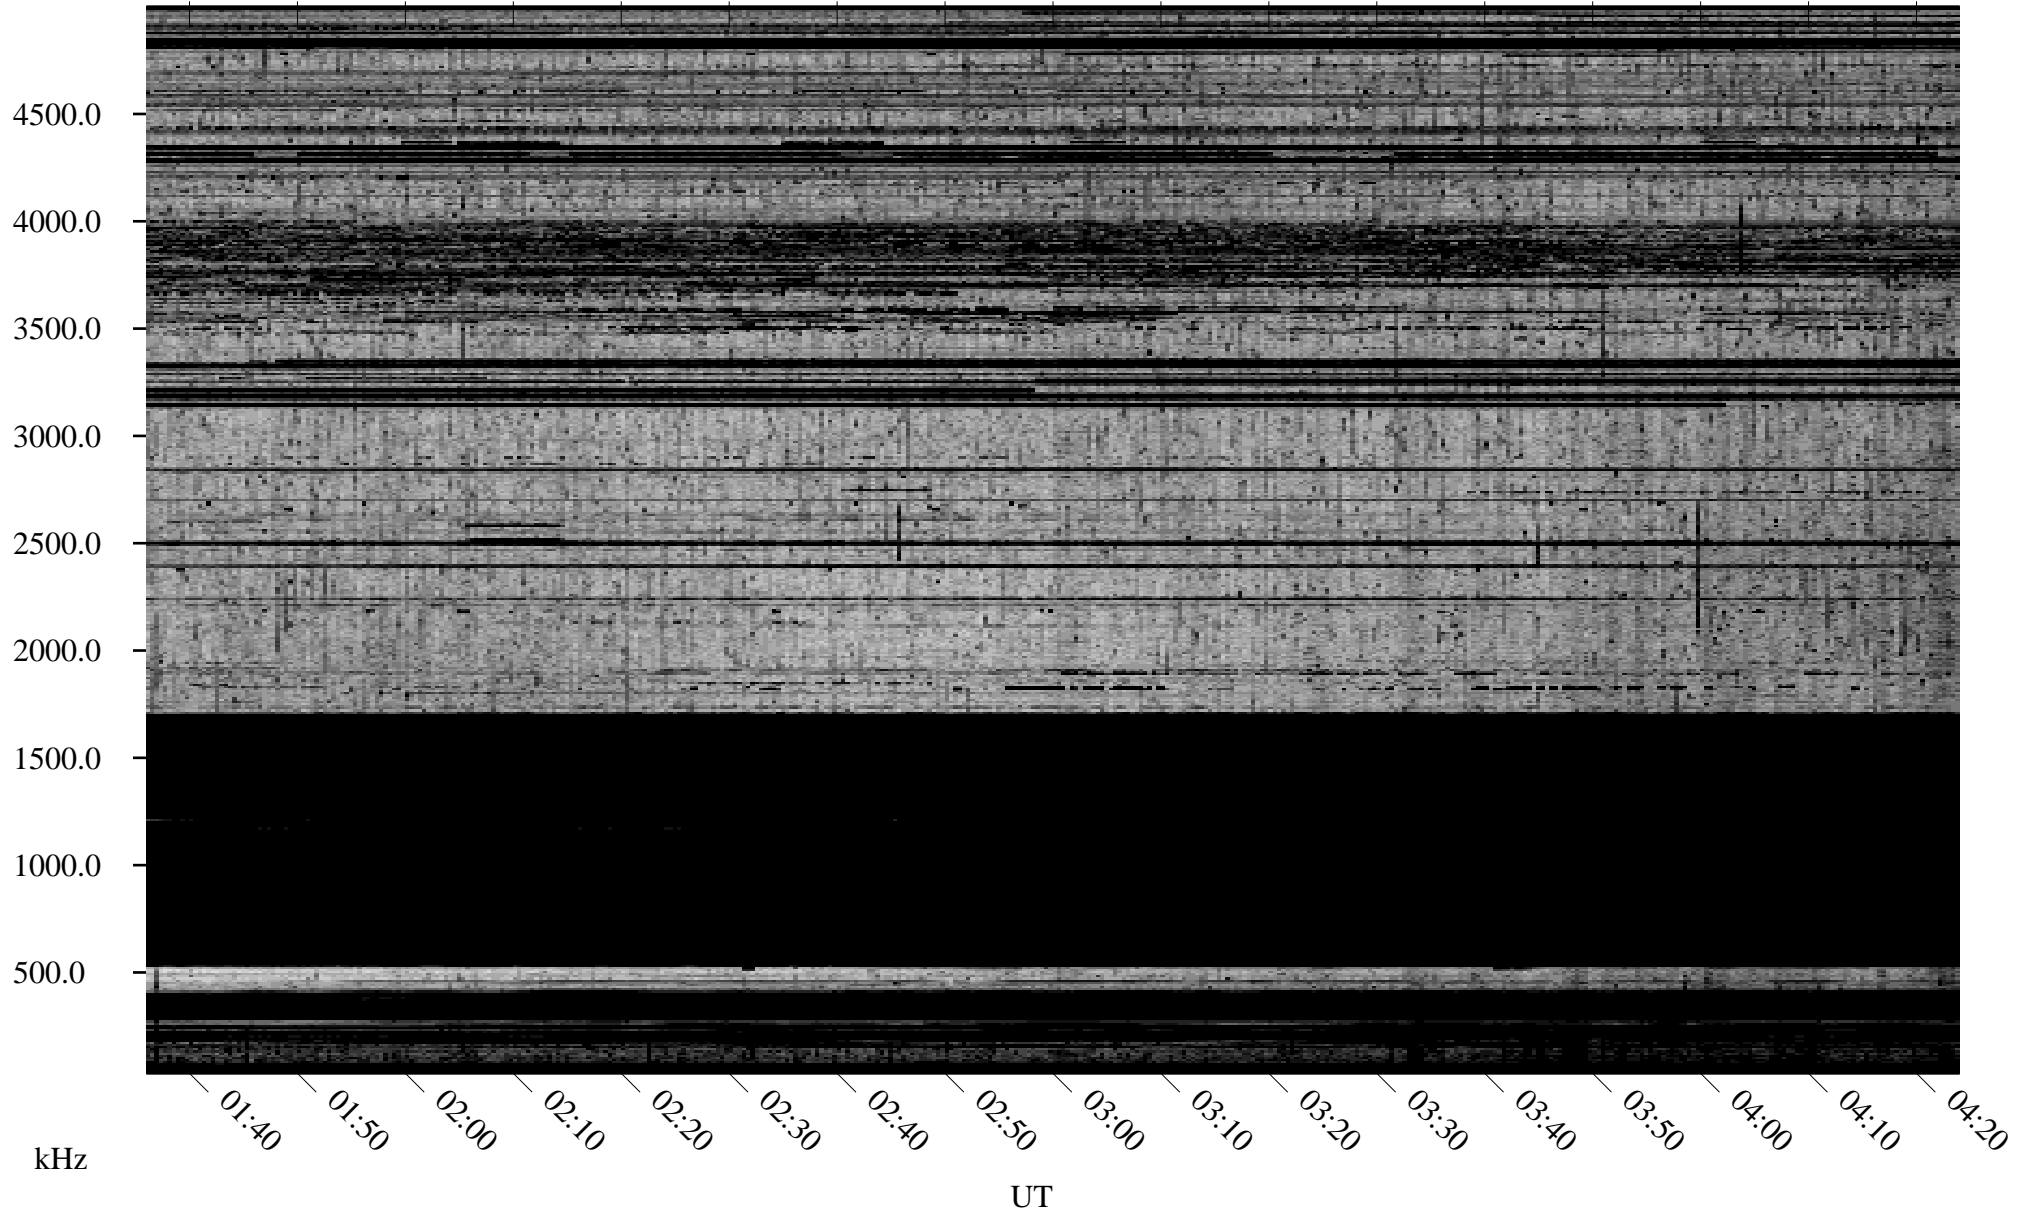

09/29/2010 Churchill, Manitoba

Linear Scale Black = 161 White = 15

ch10272l.r00SUm max_12

Page 1

09/29/2010 Churchill, Manitoba

Linear Scale Black = 161 White = 15

ch10272l.r00SUm max_12

Page 2

09/30/2010 Churchill, Manitoba

Linear Scale Black = 161 White = 15

ch10272l.r00SUm max_12

Page 3

09/30/2010 Churchill, Manitoba

Linear Scale Black = 161 White = 15

ch10272l.r00SUm max_12

Page 4

09/30/2010 Churchill, Manitoba

Linear Scale Black = 161 White = 15

ch10272l.r00SUm max_12

Page 5

09/30/2010 Churchill, Manitoba

Linear Scale Black = 161 White = 15

ch10272l.r00SUm max_12

Page 6

09/30/2010 Churchill, Manitoba

Linear Scale Black = 161 White = 15

ch10272l.r00SUm max_12

Page 7

09/30/2010 Churchill, Manitoba

Linear Scale Black = 161 White = 15

ch10272l.r00SUm max_12