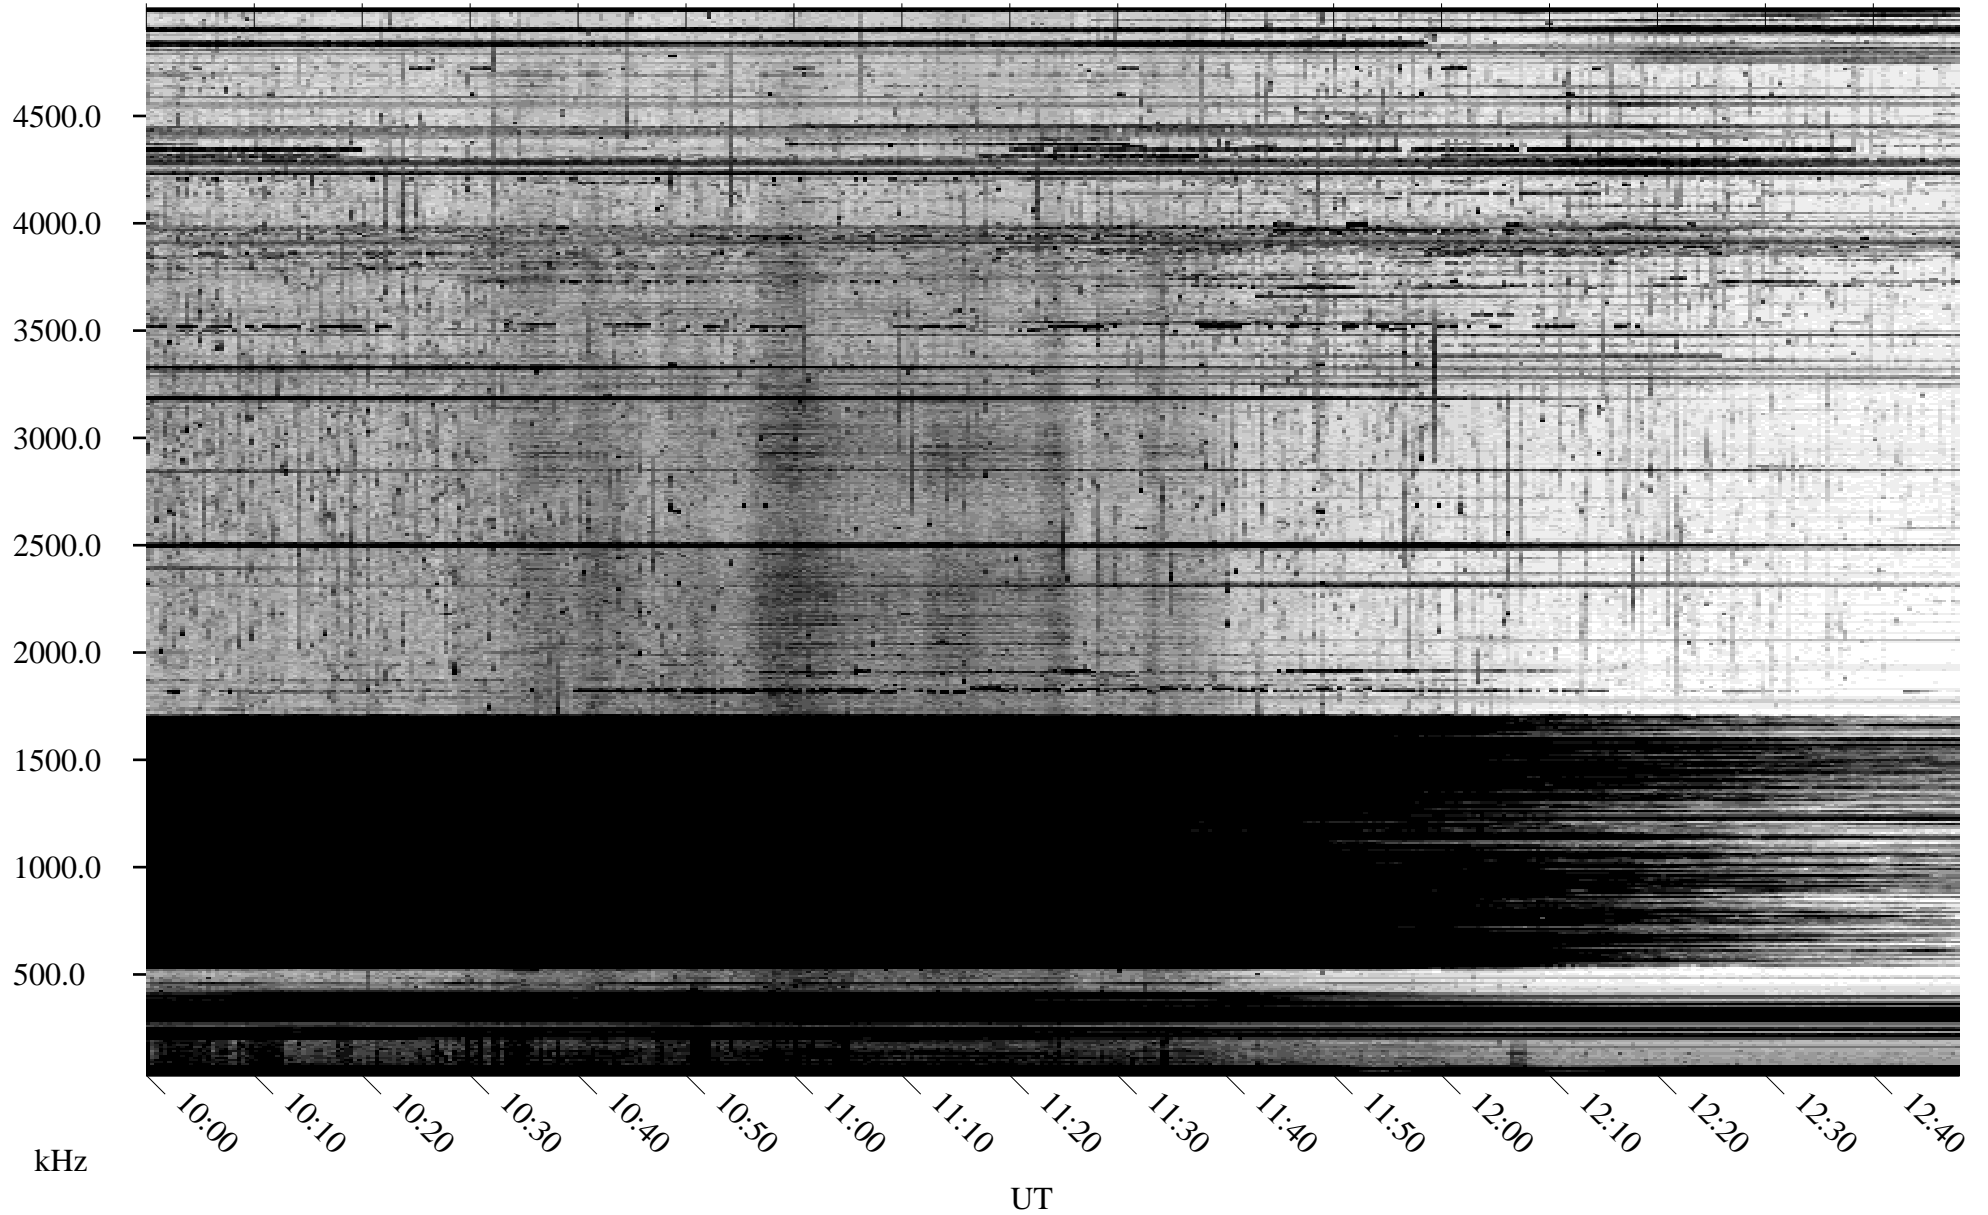

09/29/2010 Churchill, Manitoba

Linear Scale Black = 161 White = 15

ch10272l.r00SUm max_12

Page 1

09/29/2010 Churchill, Manitoba

Linear Scale Black = 161 White = 15

ch10272l.r00SUm max_12

Page 2

09/30/2010 Churchill, Manitoba

Linear Scale Black = 161 White = 15

ch10272l.r00SUm max_12

Page 3

09/30/2010 Churchill, Manitoba

Linear Scale Black = 161 White = 15

ch10272l.r00SUm max_12

Page 4

09/30/2010 Churchill, Manitoba

Linear Scale Black = 161 White = 15

ch10272l.r00SUm max_12

Page 5

09/30/2010 Churchill, Manitoba

Linear Scale Black = 161 White = 15

ch10272l.r00SUm max_12

Page 6

09/30/2010 Churchill, Manitoba

Linear Scale Black = 161 White = 15

ch10272l.r00SUm max_12

Page 7

09/30/2010 Churchill, Manitoba

Linear Scale Black = 161 White = 15

ch10272l.r00SUm max_12