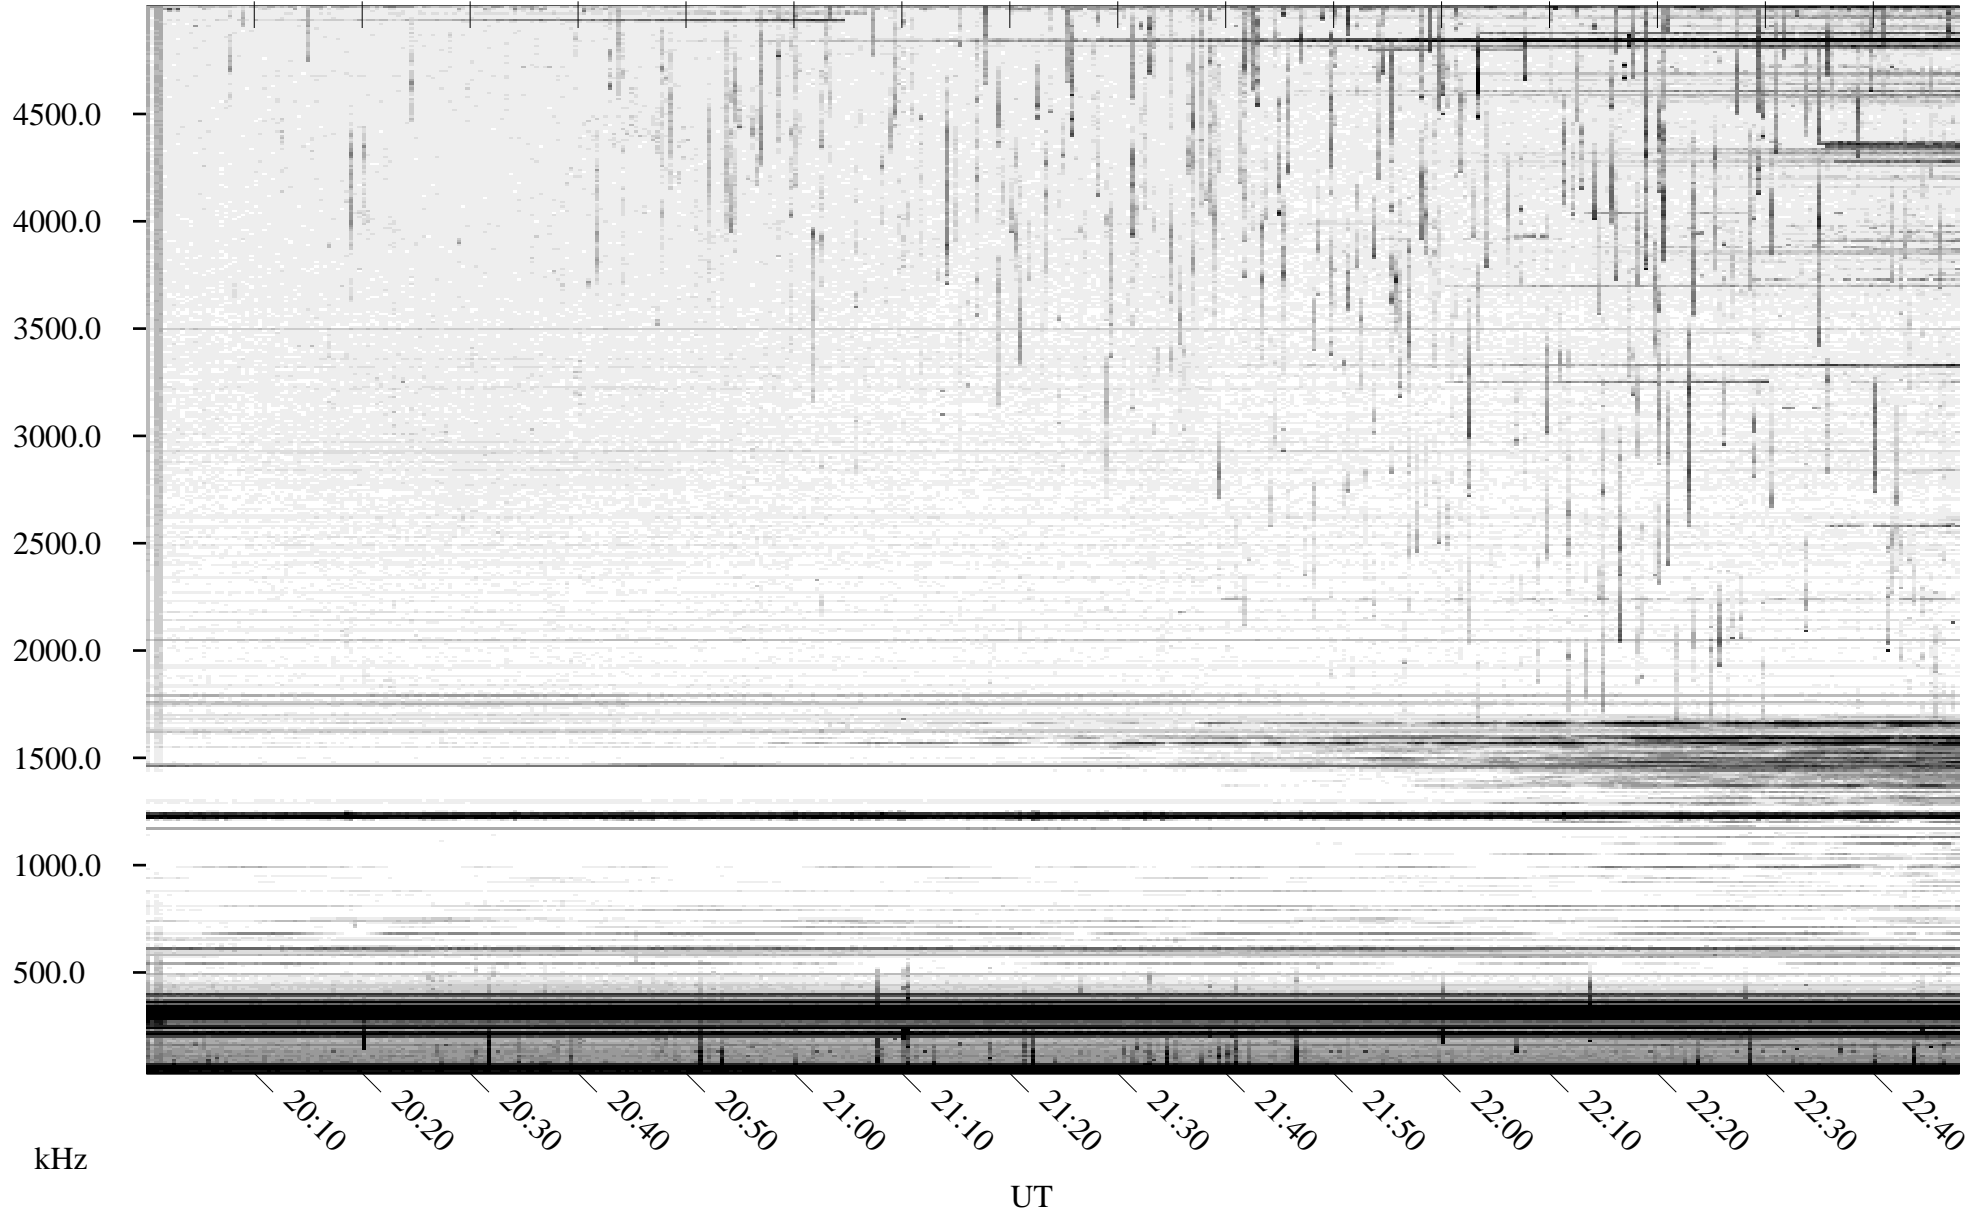

09/29/2010 Churchill, Manitoba

Linear Scale Black = 161 White = 15

ch10272l.r00SUm max_12

Page 1

09/29/2010 Churchill, Manitoba

Linear Scale Black = 161 White = 15

ch10272l.r00SUm max_12

Page 2

09/30/2010 Churchill, Manitoba

Linear Scale Black = 161 White = 15

ch10272l.r00SUm max_12

Page 3

09/30/2010 Churchill, Manitoba

Linear Scale Black = 161 White = 15

ch10272l.r00SUm max_12

Page 4

09/30/2010 Churchill, Manitoba

Linear Scale Black = 161 White = 15

ch10272l.r00SUm max_12

Page 5

09/30/2010 Churchill, Manitoba

Linear Scale Black = 161 White = 15

ch10272l.r00SUm max_12

Page 6

09/30/2010 Churchill, Manitoba

Linear Scale Black = 161 White = 15

ch10272l.r00SUm max_12

Page 7

09/30/2010 Churchill, Manitoba

Linear Scale Black = 161 White = 15

ch10272l.r00SUm max_12