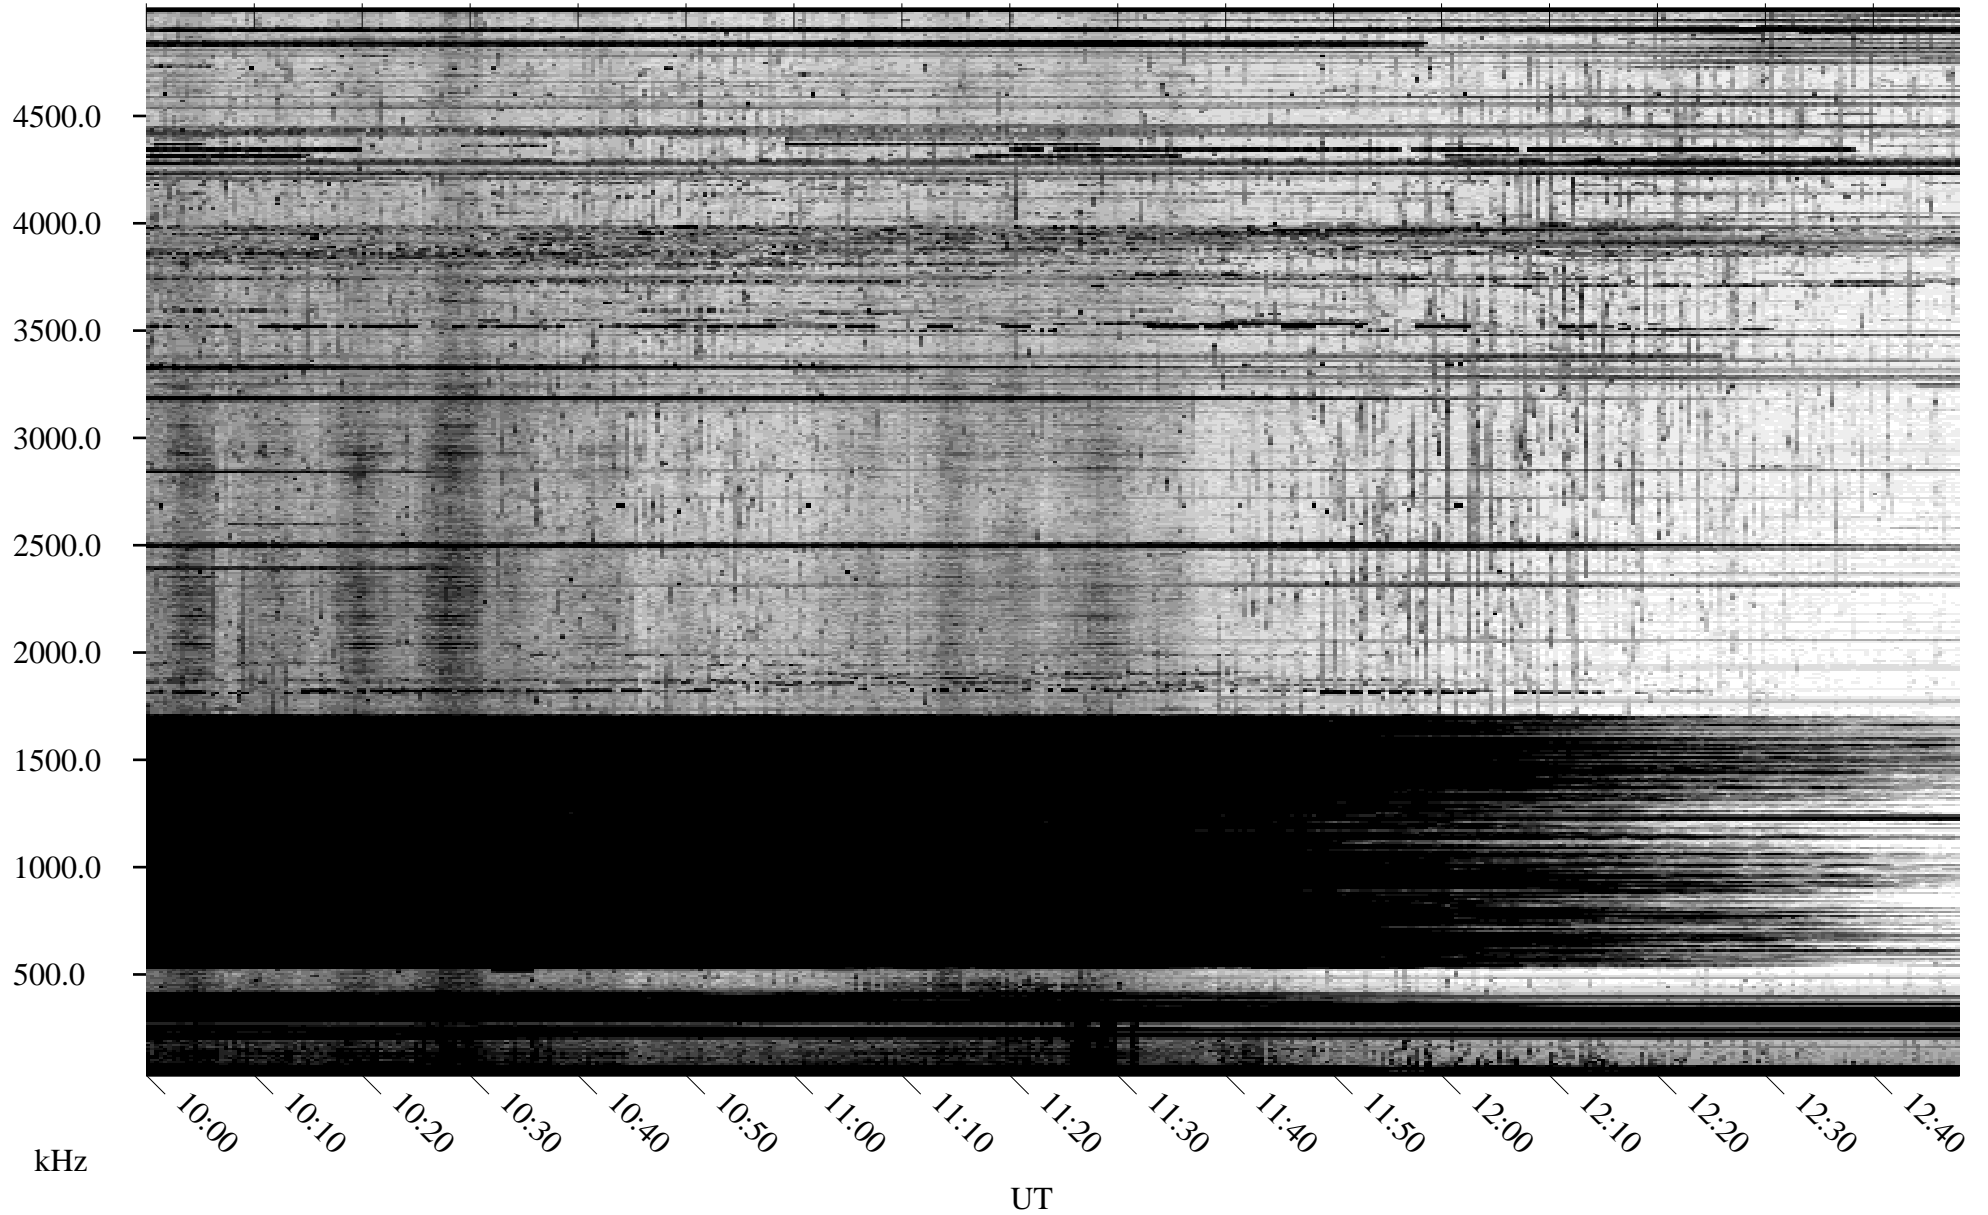

09/30/2010 Churchill, Manitoba

Linear Scale Black = 161 White = 15

ch102731.r00SUm max_12

Page 1

09/30/2010 Churchill, Manitoba

Linear Scale Black = 161 White = 15

ch10273l.r00SUm max_12

Page 2

10/01/2010 Churchill, Manitoba

Linear Scale Black = 161 White = 15

ch10273l.r00SUm max_12

Page 3

10/01/2010 Churchill, Manitoba

Linear Scale Black = 161 White = 15

ch10273l.r00SUm max_12

Page 4

10/01/2010 Churchill, Manitoba

Linear Scale Black = 161 White = 15

ch10273l.r00SUm max_12

Page 5

10/01/2010 Churchill, Manitoba

Linear Scale Black = 161 White = 15

ch10273l.r00SUm max_12

Page 6

10/01/2010 Churchill, Manitoba

Linear Scale Black = 161 White = 15

ch10273l.r00SUm max_12

Page 7

10/01/2010 Churchill, Manitoba

Linear Scale Black = 161 White = 15

ch10273l.r00SUm max_12

Page 8