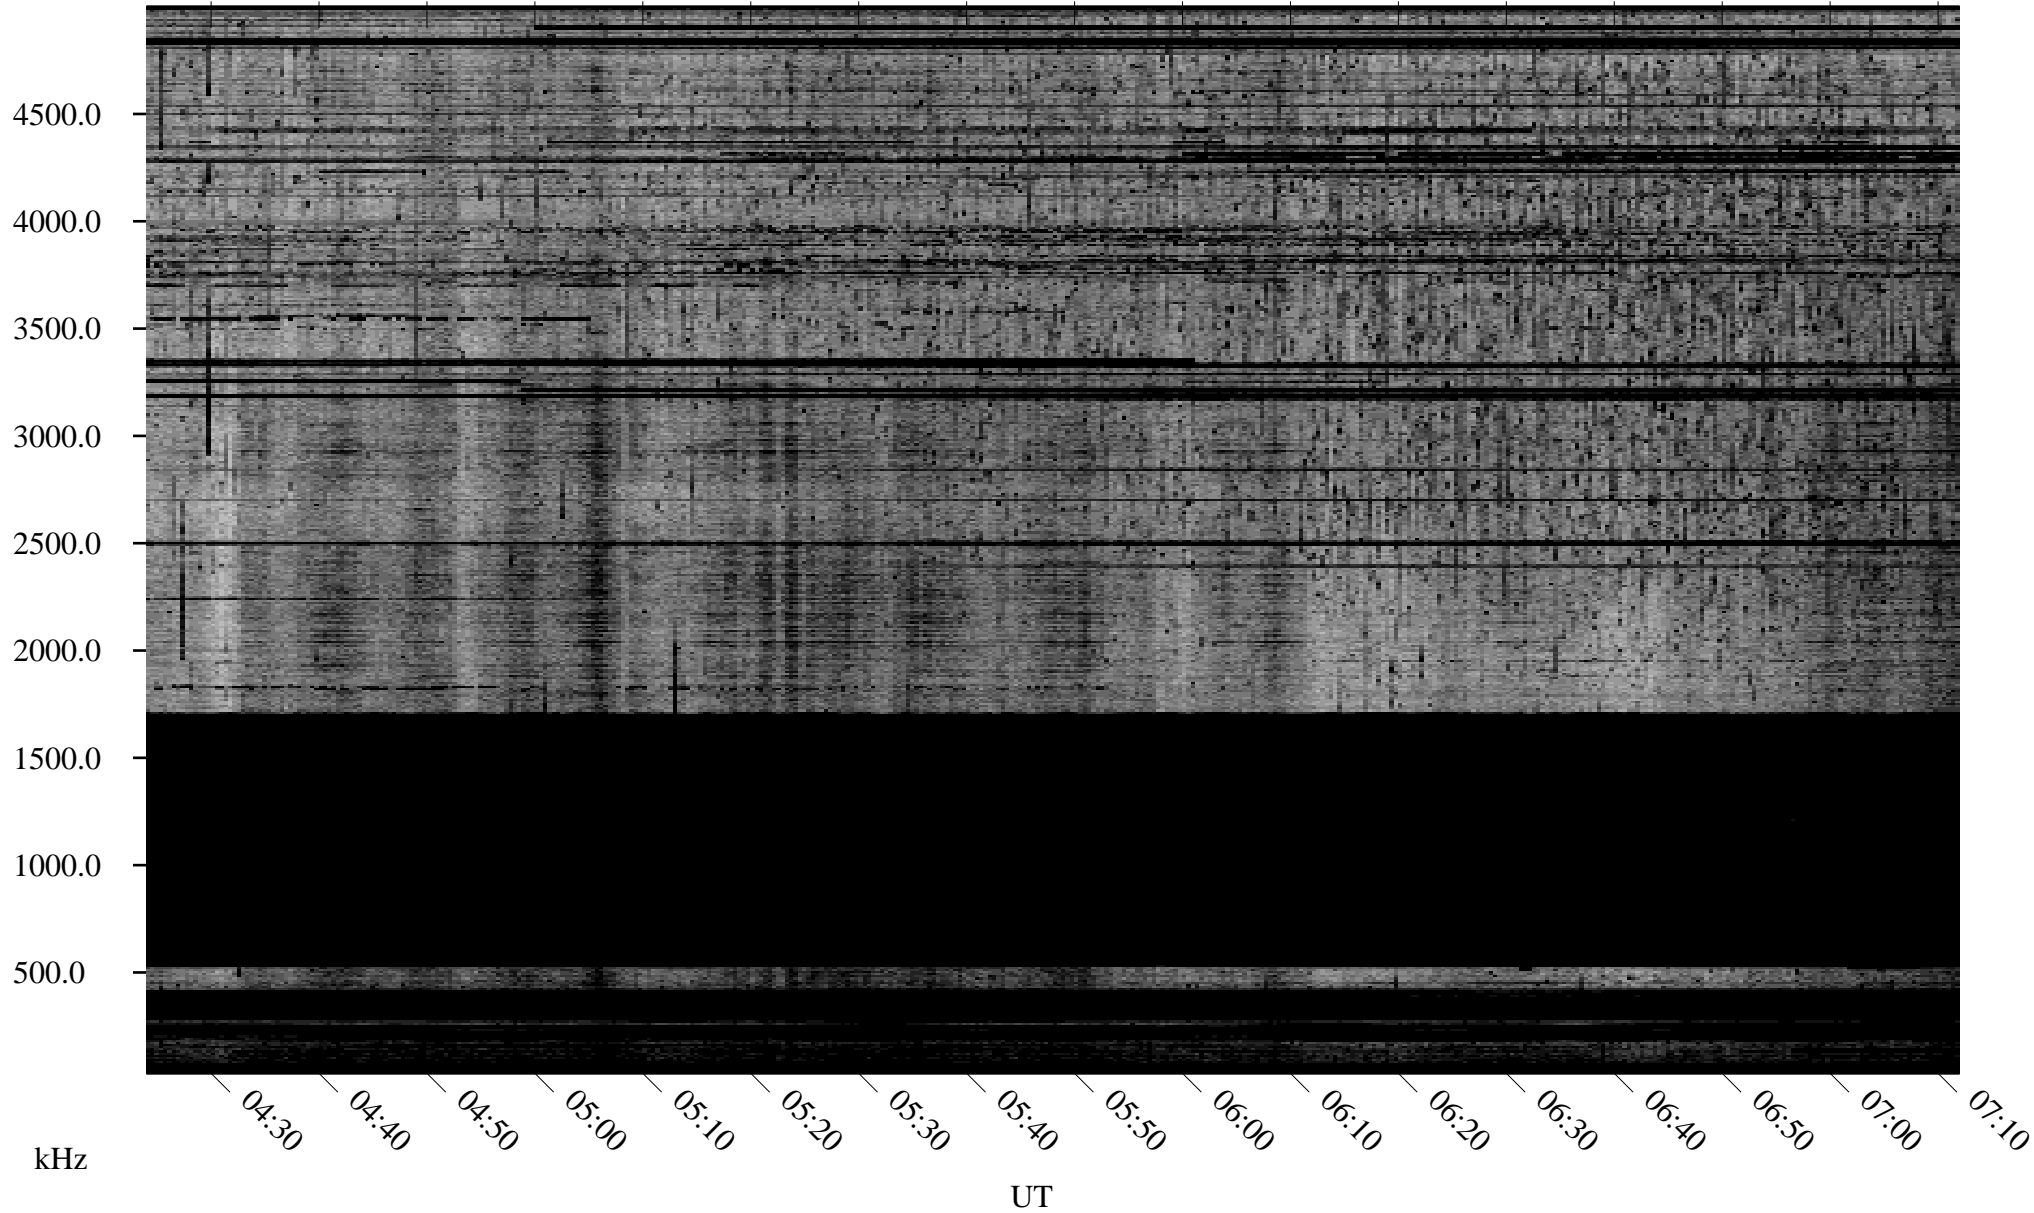

09/30/2010 Churchill, Manitoba

Linear Scale Black = 161 White = 15

ch102731.r00SUm max_12

Page 1

09/30/2010 Churchill, Manitoba

Linear Scale Black = 161 White = 15

ch10273l.r00SUm max_12

Page 2

10/01/2010 Churchill, Manitoba

Linear Scale Black = 161 White = 15

ch10273l.r00SUm max_12

Page 3

10/01/2010 Churchill, Manitoba

Linear Scale Black = 161 White = 15

ch10273l.r00SUm max_12

Page 4

10/01/2010 Churchill, Manitoba

Linear Scale Black = 161 White = 15

ch10273l.r00SUm max_12

Page 5

10/01/2010 Churchill, Manitoba

Linear Scale Black = 161 White = 15

ch10273l.r00SUm max_12

Page 6

10/01/2010 Churchill, Manitoba

Linear Scale Black = 161 White = 15

ch10273l.r00SUm max_12

Page 7

10/01/2010 Churchill, Manitoba

Linear Scale Black = 161 White = 15

ch10273l.r00SUm max_12

Page 8