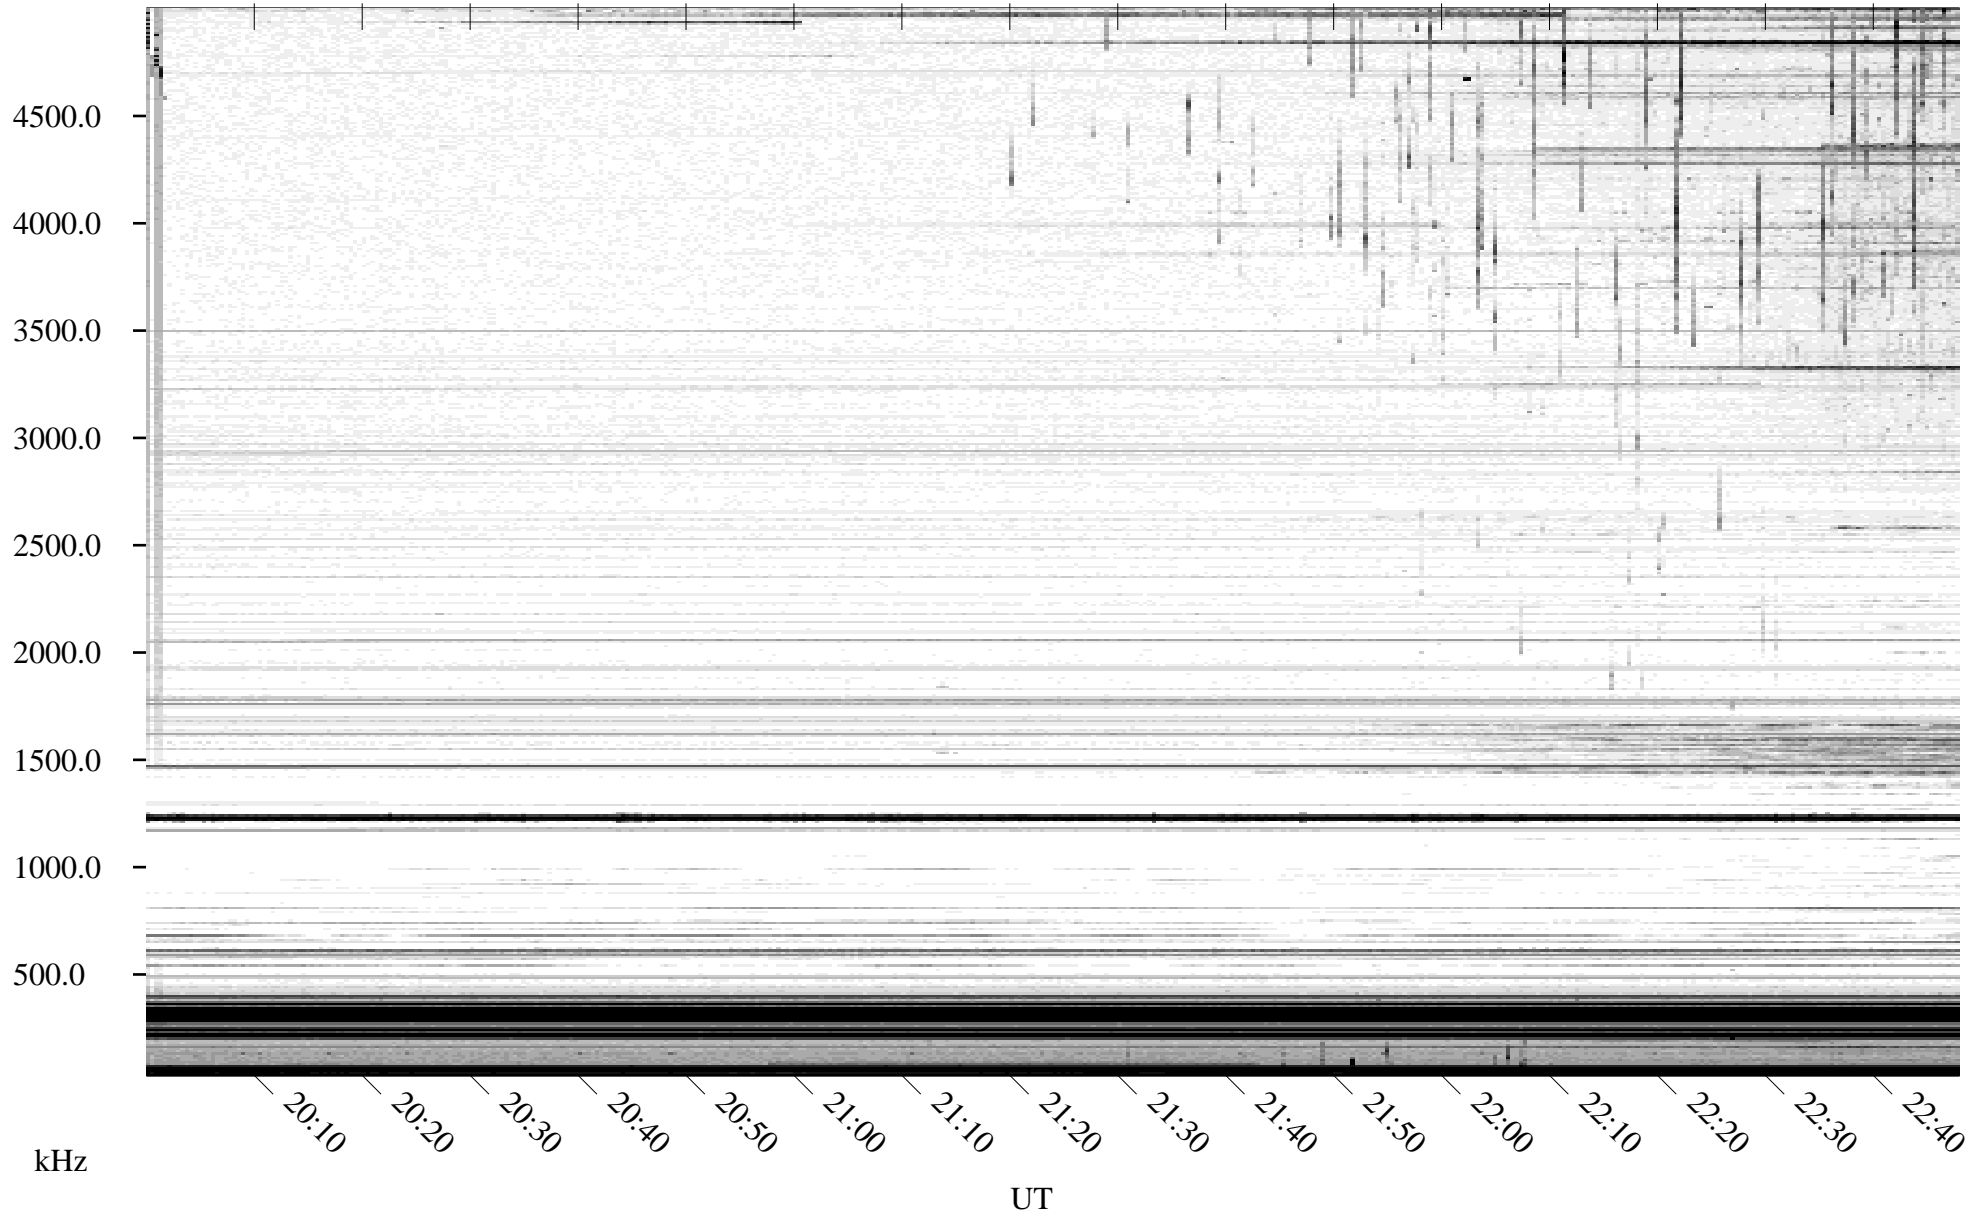

09/30/2010 Churchill, Manitoba

Linear Scale Black = 161 White = 15

ch102731.r00SUm max_12

Page 1

09/30/2010 Churchill, Manitoba

Linear Scale Black = 161 White = 15

ch10273l.r00SUm max_12

Page 2

10/01/2010 Churchill, Manitoba

Linear Scale Black = 161 White = 15

ch10273l.r00SUm max_12

Page 3

10/01/2010 Churchill, Manitoba

Linear Scale Black = 161 White = 15

ch10273l.r00SUm max_12

Page 4

10/01/2010 Churchill, Manitoba

Linear Scale Black = 161 White = 15

ch10273l.r00SUm max_12

Page 5

10/01/2010 Churchill, Manitoba

Linear Scale Black = 161 White = 15

ch10273l.r00SUm max_12

Page 6

10/01/2010 Churchill, Manitoba

Linear Scale Black = 161 White = 15

ch10273l.r00SUm max_12

Page 7

10/01/2010 Churchill, Manitoba

Linear Scale Black = 161 White = 15

ch10273l.r00SUm max_12

Page 8