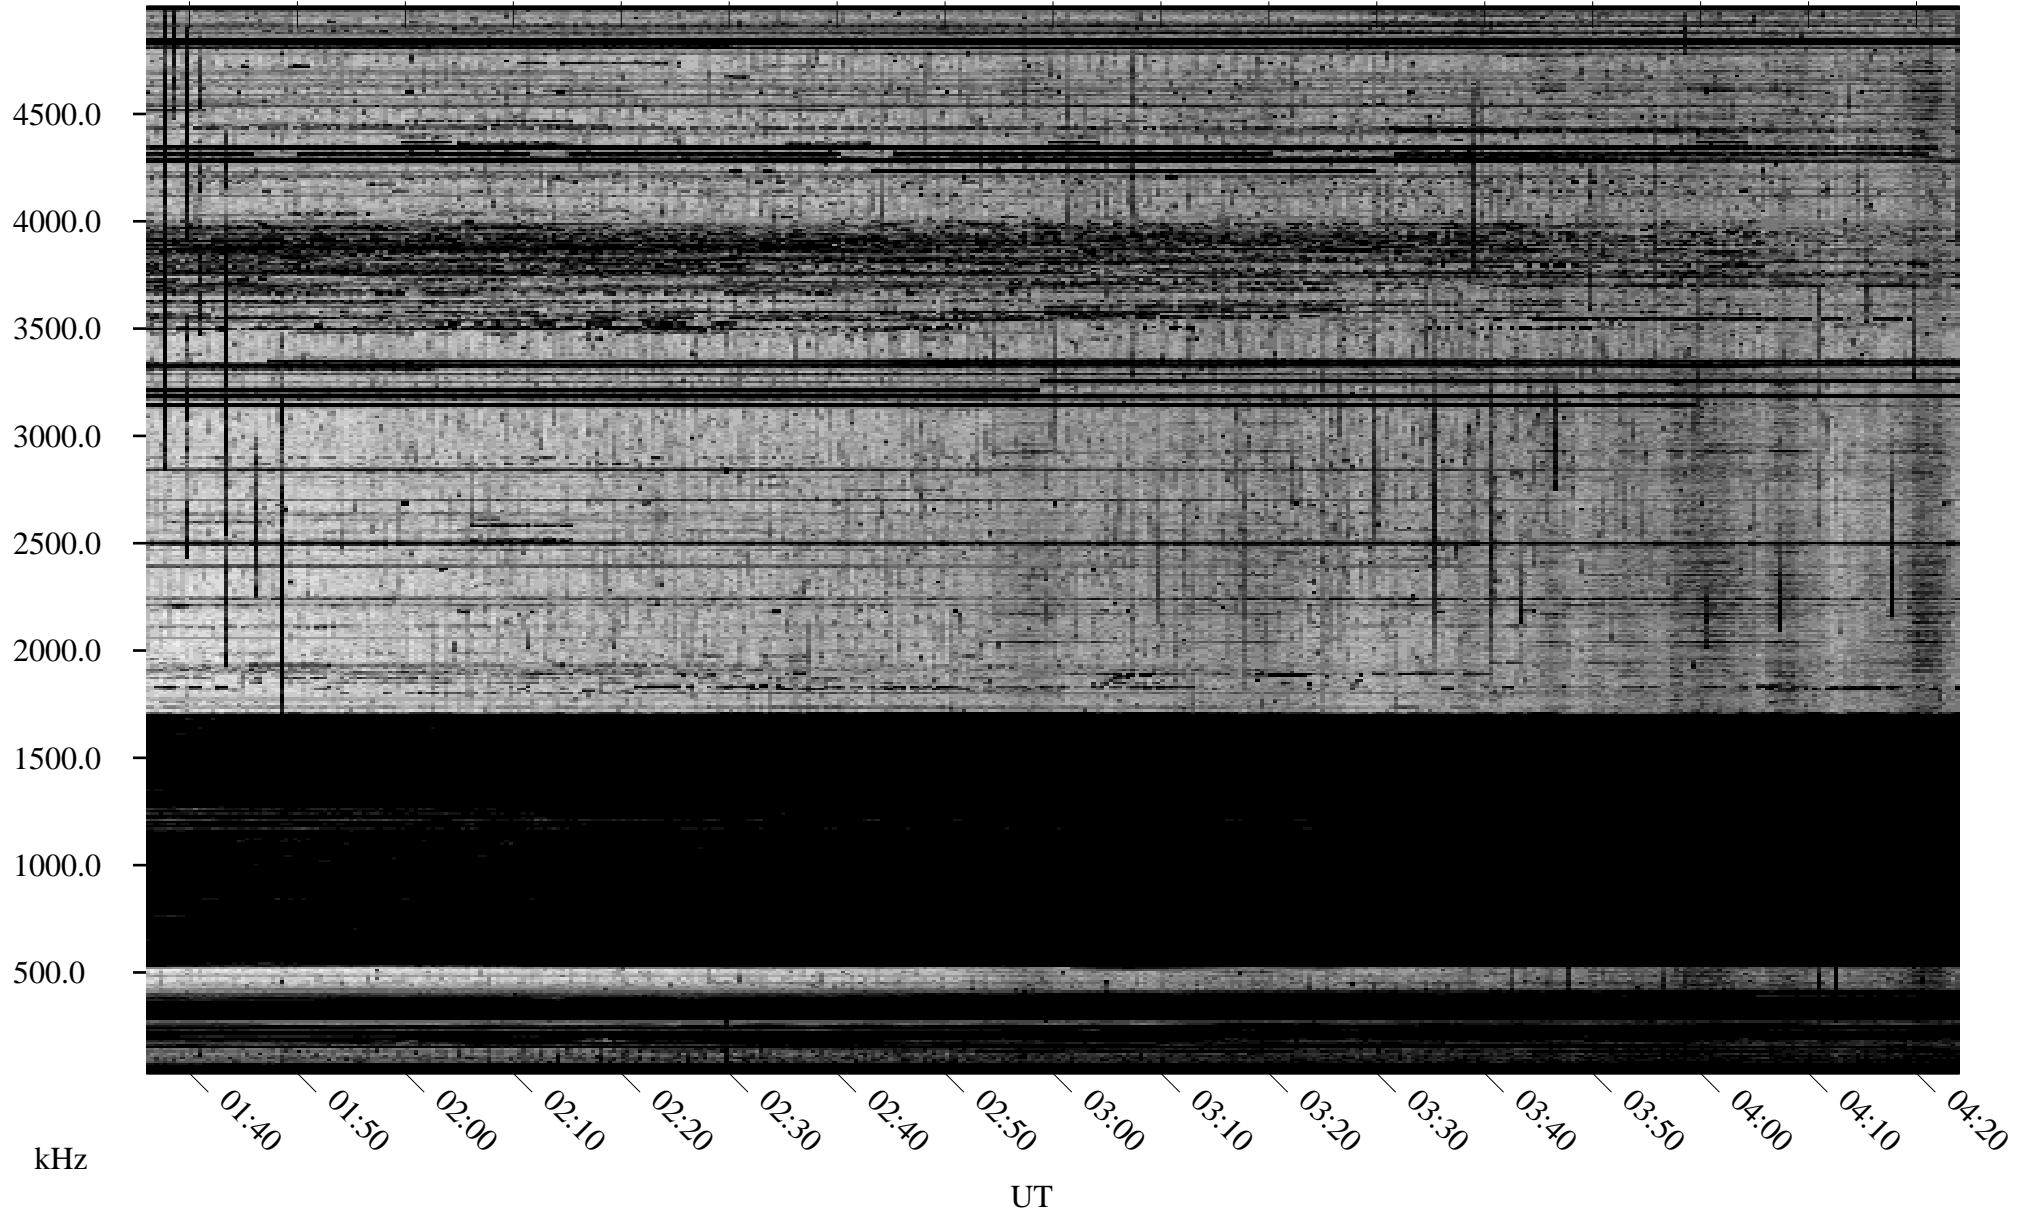

09/30/2010 Churchill, Manitoba

Linear Scale Black = 161 White = 15

ch102731.r00SUm max_12

Page 1

09/30/2010 Churchill, Manitoba

Linear Scale Black = 161 White = 15

ch10273l.r00SUm max_12

Page 2

10/01/2010 Churchill, Manitoba

Linear Scale Black = 161 White = 15

ch10273l.r00SUm max_12

Page 3

10/01/2010 Churchill, Manitoba

Linear Scale Black = 161 White = 15

ch10273l.r00SUm max_12

Page 4

10/01/2010 Churchill, Manitoba

Linear Scale Black = 161 White = 15

ch10273l.r00SUm max_12

Page 5

10/01/2010 Churchill, Manitoba

Linear Scale Black = 161 White = 15

ch10273l.r00SUm max_12

Page 6

10/01/2010 Churchill, Manitoba

Linear Scale Black = 161 White = 15

ch10273l.r00SUm max_12

Page 7

10/01/2010 Churchill, Manitoba

Linear Scale Black = 161 White = 15

ch10273l.r00SUm max_12

Page 8