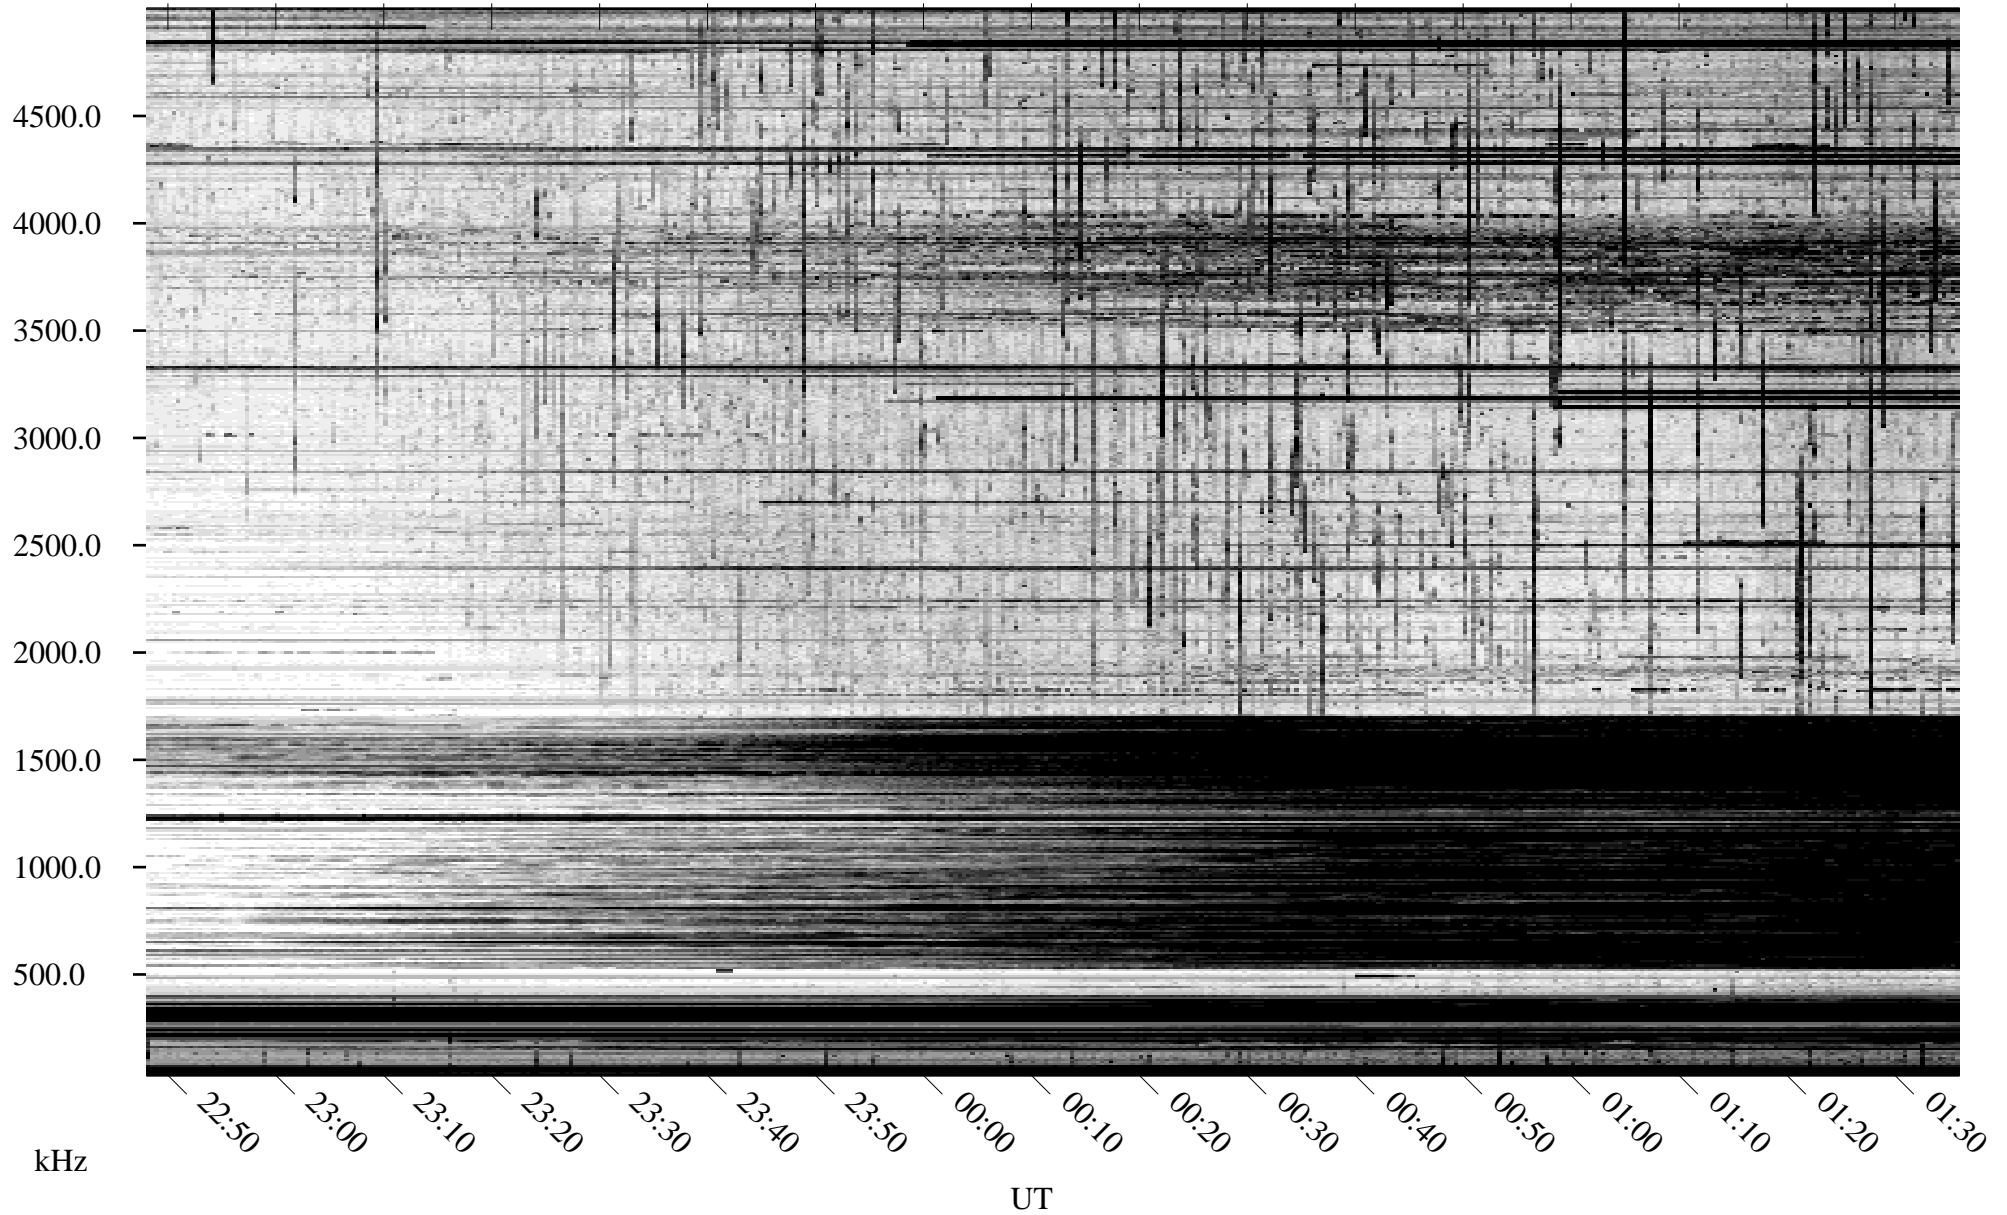

09/30/2010 Churchill, Manitoba

Linear Scale Black = 161 White = 15

ch102731.r00SUm max_12

Page 1

09/30/2010 Churchill, Manitoba

Linear Scale Black = 161 White = 15

ch10273l.r00SUm max_12

Page 2

10/01/2010 Churchill, Manitoba

Linear Scale Black = 161 White = 15

ch10273l.r00SUm max_12

Page 3

10/01/2010 Churchill, Manitoba

Linear Scale Black = 161 White = 15

ch10273l.r00SUm max_12

Page 4

10/01/2010 Churchill, Manitoba

Linear Scale Black = 161 White = 15

ch10273l.r00SUm max_12

Page 5

10/01/2010 Churchill, Manitoba

Linear Scale Black = 161 White = 15

ch10273l.r00SUm max_12

Page 6

10/01/2010 Churchill, Manitoba

Linear Scale Black = 161 White = 15

ch10273l.r00SUm max_12

Page 7

10/01/2010 Churchill, Manitoba

Linear Scale Black = 161 White = 15

ch10273l.r00SUm max_12

Page 8