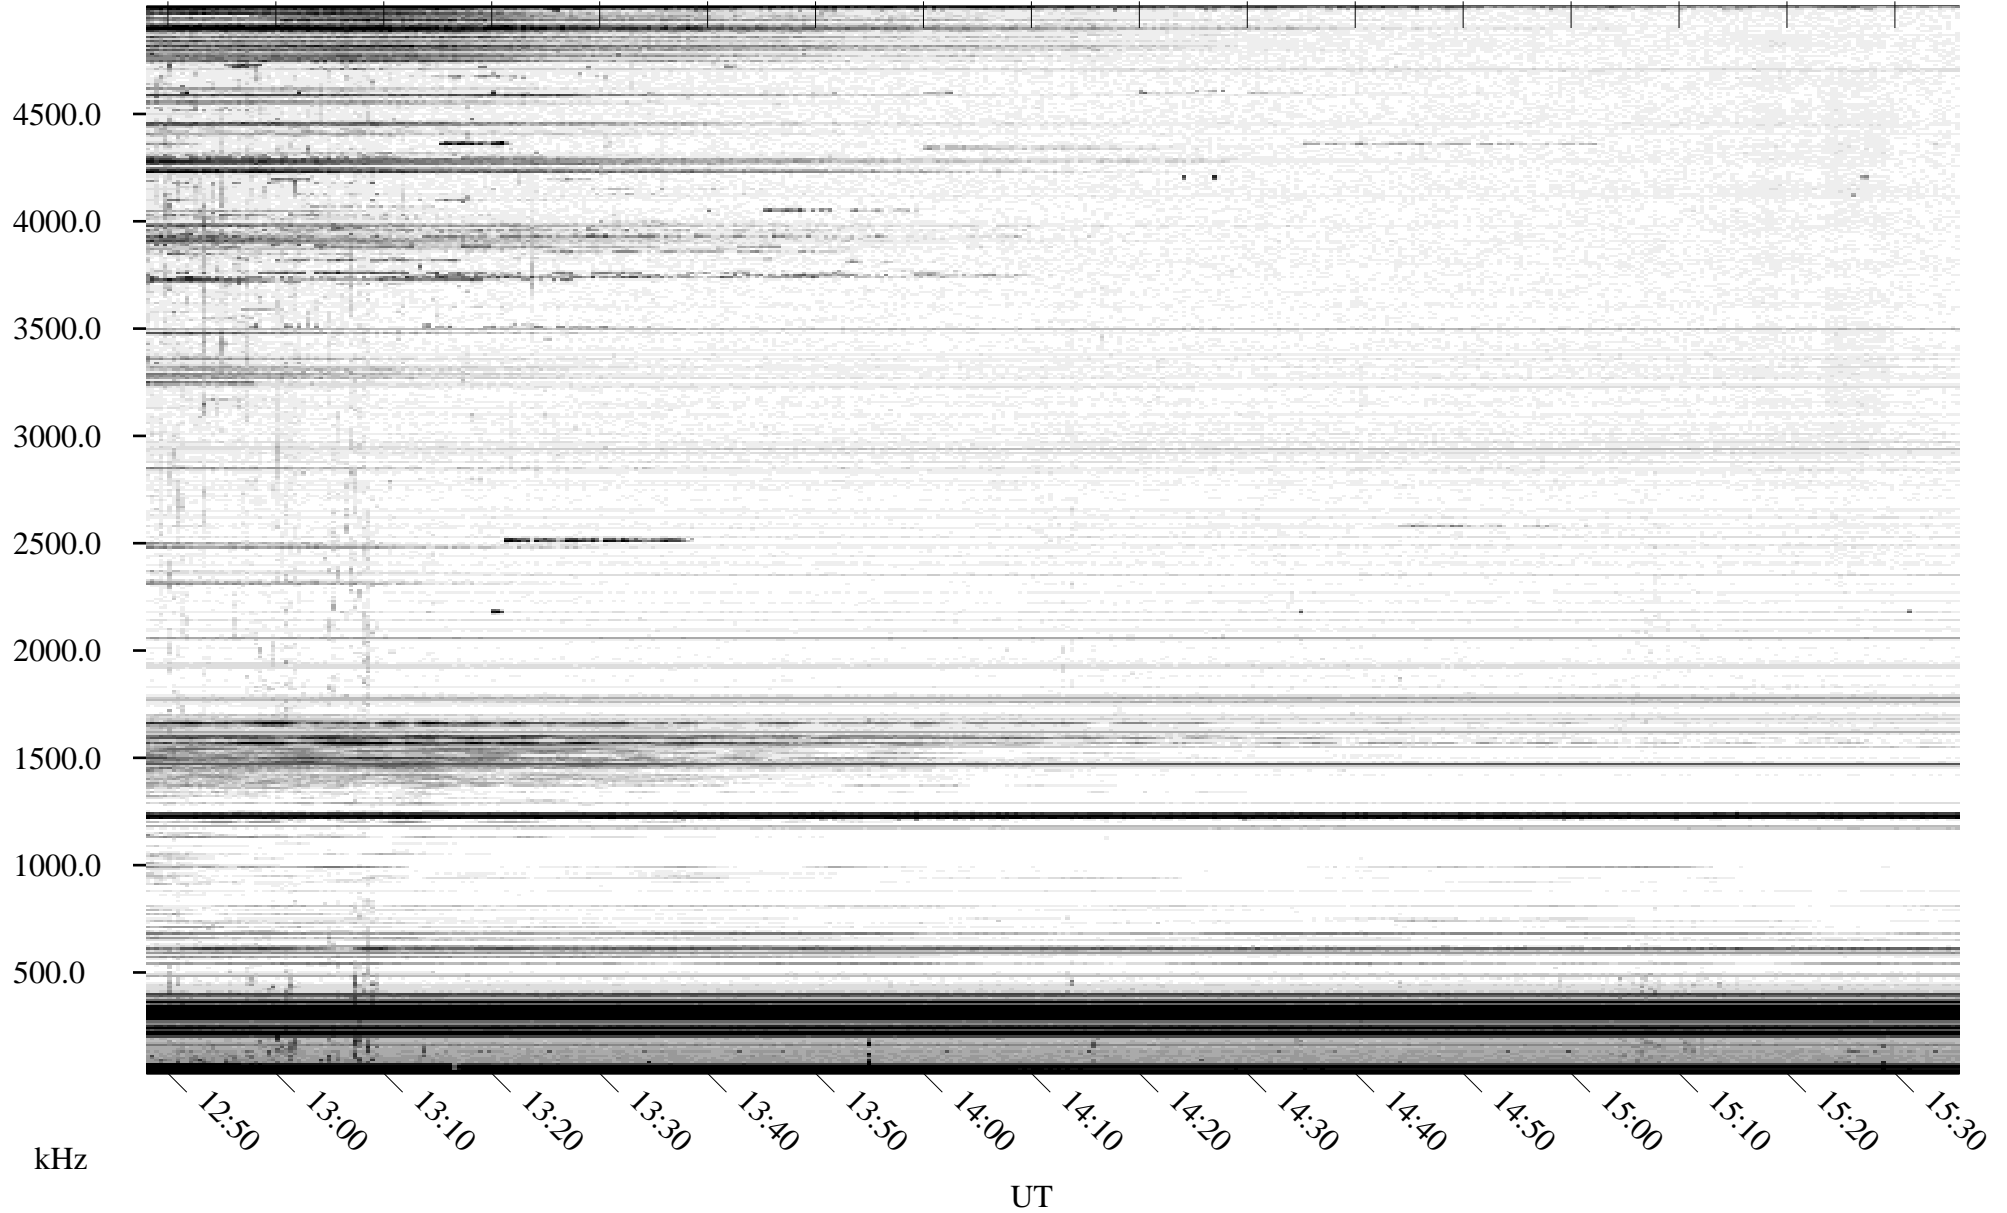

09/30/2010 Churchill, Manitoba

Linear Scale Black = 161 White = 15

ch102731.r00SUm max_12

Page 1

09/30/2010 Churchill, Manitoba

Linear Scale Black = 161 White = 15

ch10273l.r00SUm max_12

Page 2

10/01/2010 Churchill, Manitoba

Linear Scale Black = 161 White = 15

ch10273l.r00SUm max_12

Page 3

10/01/2010 Churchill, Manitoba

Linear Scale Black = 161 White = 15

ch10273l.r00SUm max_12

Page 4

10/01/2010 Churchill, Manitoba

Linear Scale Black = 161 White = 15

ch10273l.r00SUm max_12

Page 5

10/01/2010 Churchill, Manitoba

Linear Scale Black = 161 White = 15

ch10273l.r00SUm max_12

Page 6

10/01/2010 Churchill, Manitoba

Linear Scale Black = 161 White = 15

ch10273l.r00SUm max_12

Page 7

10/01/2010 Churchill, Manitoba

Linear Scale Black = 161 White = 15

ch10273l.r00SUm max_12

Page 8