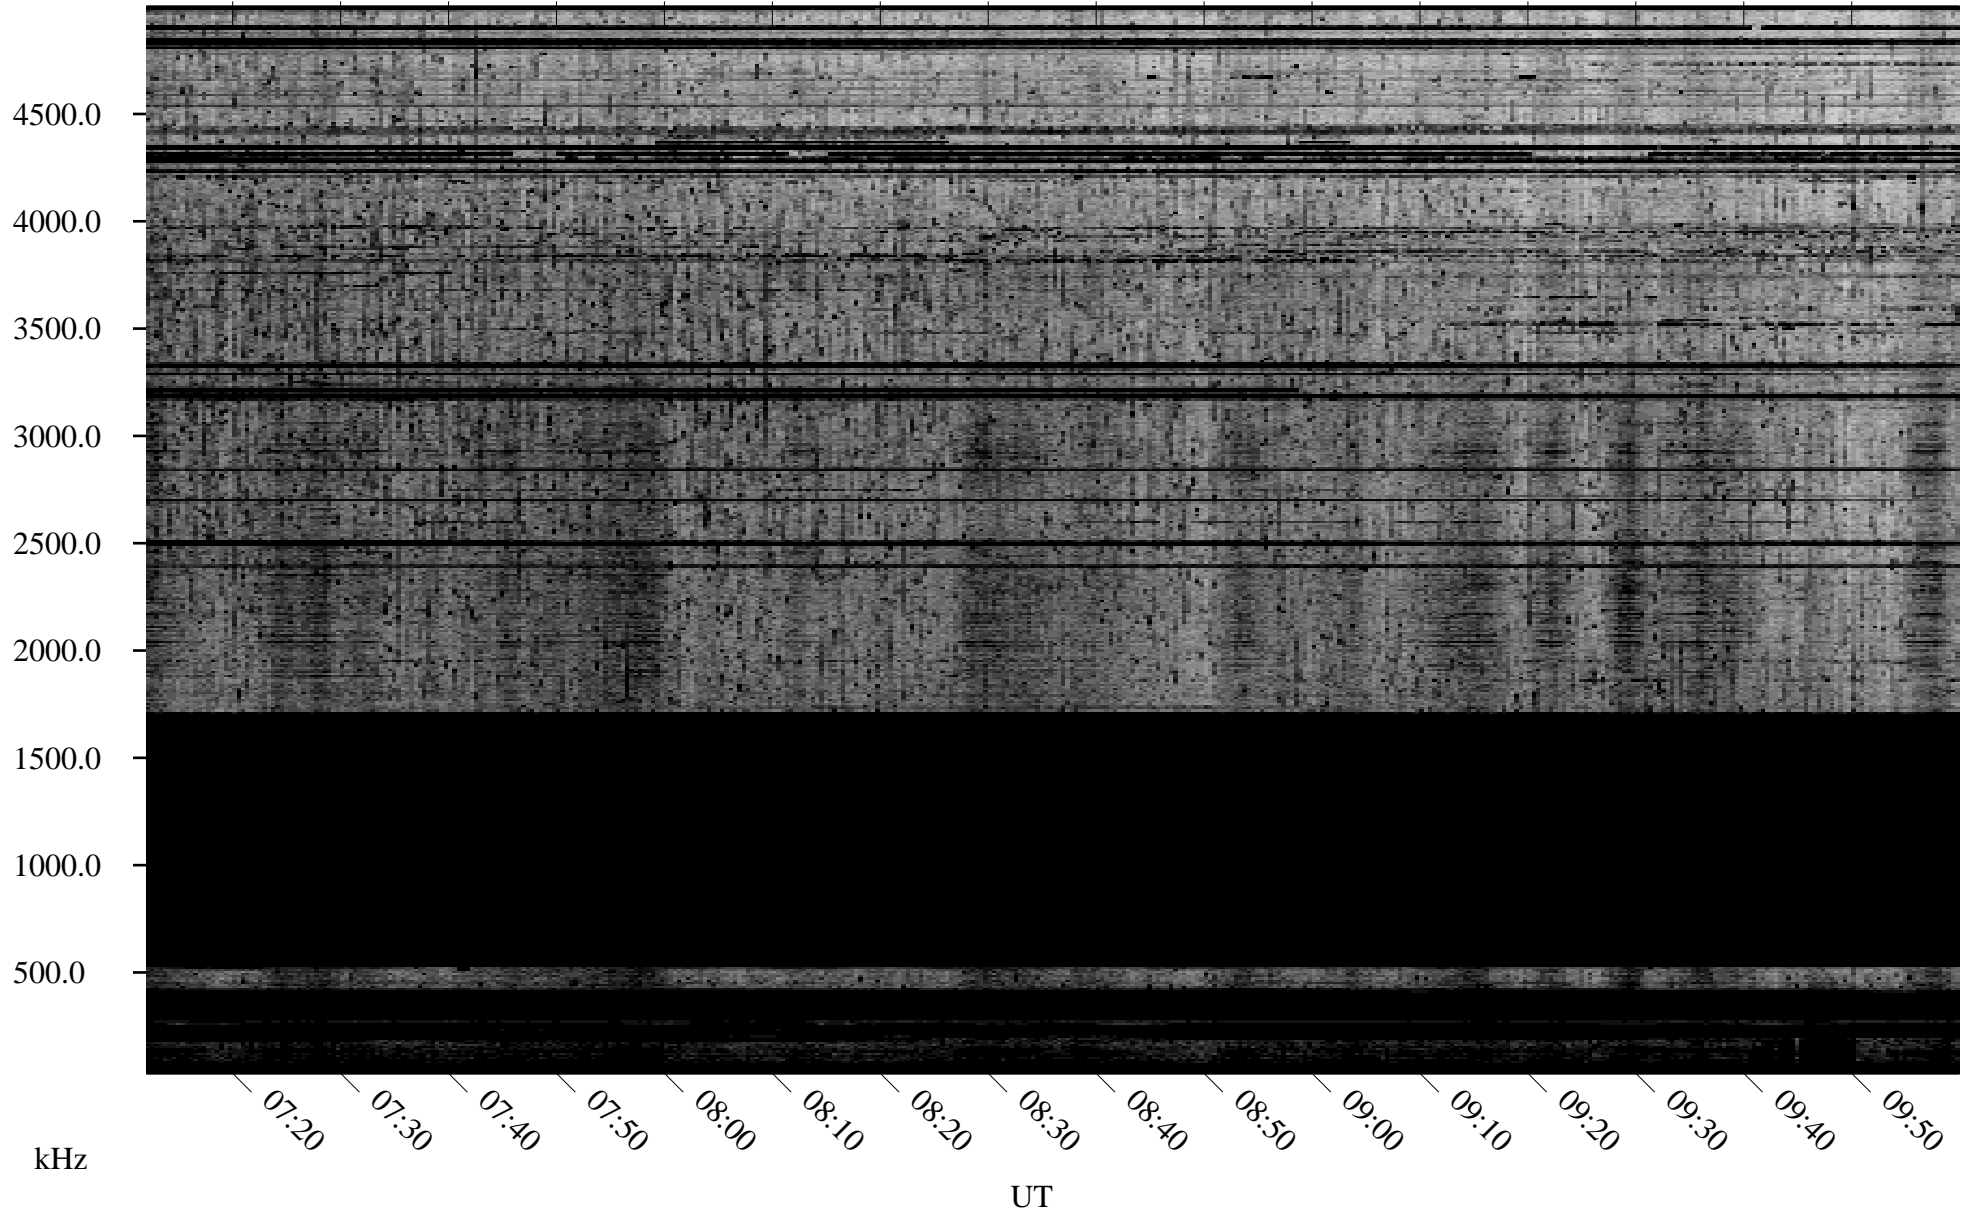

09/30/2010 Churchill, Manitoba

Linear Scale Black = 161 White = 15

ch102731.r00SUm max_12

Page 1

09/30/2010 Churchill, Manitoba

Linear Scale Black = 161 White = 15

ch10273l.r00SUm max_12

Page 2

10/01/2010 Churchill, Manitoba

Linear Scale Black = 161 White = 15

ch10273l.r00SUm max_12

Page 3

10/01/2010 Churchill, Manitoba

Linear Scale Black = 161 White = 15

ch10273l.r00SUm max_12

Page 4

10/01/2010 Churchill, Manitoba

Linear Scale Black = 161 White = 15

ch10273l.r00SUm max_12

Page 5

10/01/2010 Churchill, Manitoba

Linear Scale Black = 161 White = 15

ch10273l.r00SUm max_12

Page 6

10/01/2010 Churchill, Manitoba

Linear Scale Black = 161 White = 15

ch10273l.r00SUm max_12

Page 7

10/01/2010 Churchill, Manitoba

Linear Scale Black = 161 White = 15

ch10273l.r00SUm max_12

Page 8