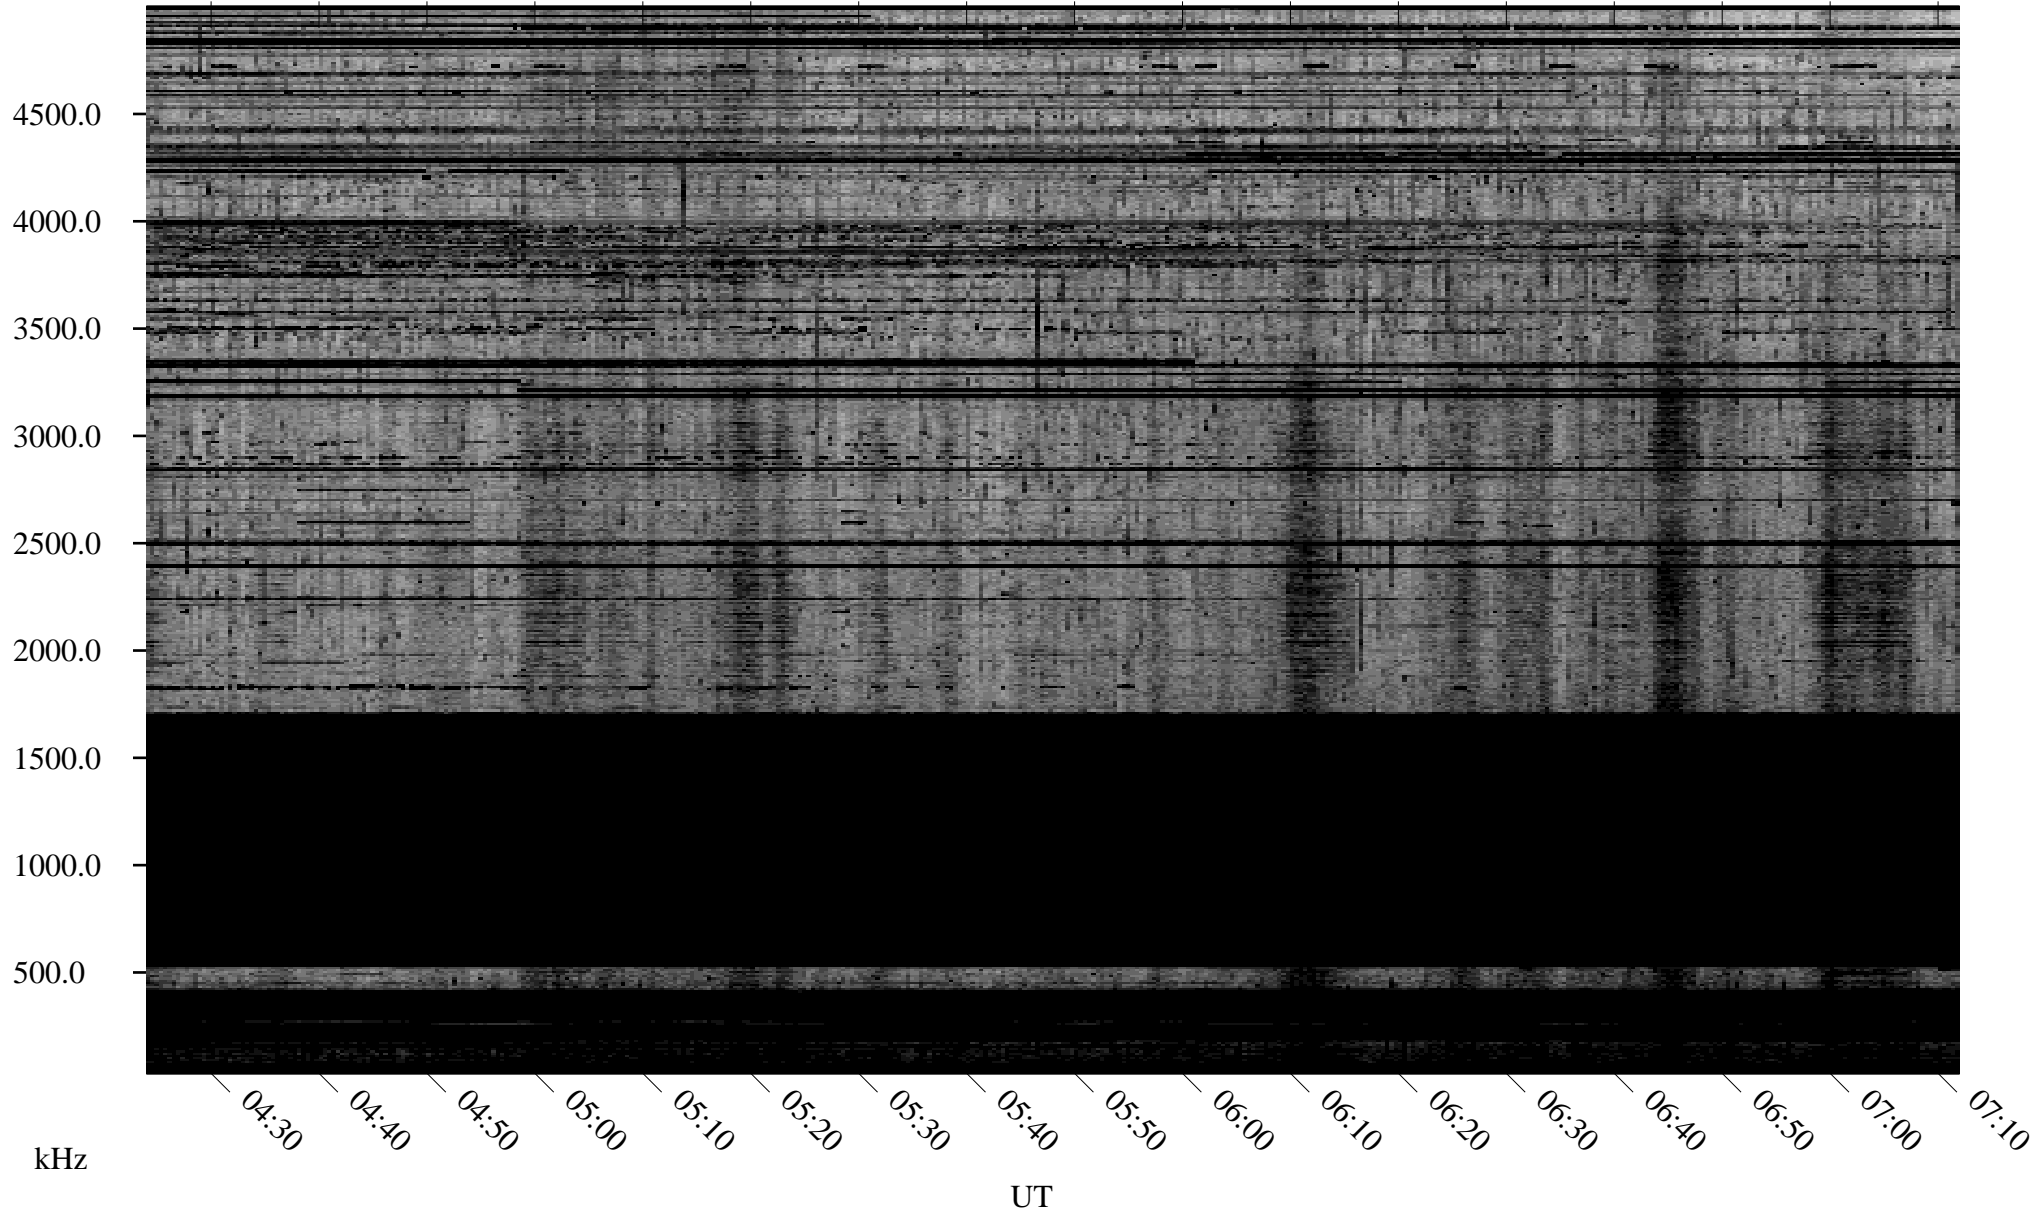

10/01/2010 Churchill, Manitoba

Linear Scale Black = 161 White = 15

ch10274l.r00SUm max_12

Page 1

10/01/2010 Churchill, Manitoba

Linear Scale Black = 161 White = 15

ch10274l.r00SUm max_12

Page 2

10/02/2010 Churchill, Manitoba

Linear Scale Black = 161 White = 15

ch10274l.r00SUm max_12

Page 3

10/02/2010 Churchill, Manitoba

Linear Scale Black = 161 White = 15

ch10274l.r00SUm max_12

Page 4

10/02/2010 Churchill, Manitoba

Linear Scale Black = 161 White = 15

ch10274l.r00SUm max_12

Page 5

10/02/2010 Churchill, Manitoba

Linear Scale Black = 161 White = 15

ch10274l.r00SUm max_12

Page 6

10/02/2010 Churchill, Manitoba

Linear Scale Black = 161 White = 15

ch10274l.r00SUm max_12

Page 7

10/02/2010 Churchill, Manitoba

Linear Scale Black = 161 White = 15

ch10274l.r00SUm max_12