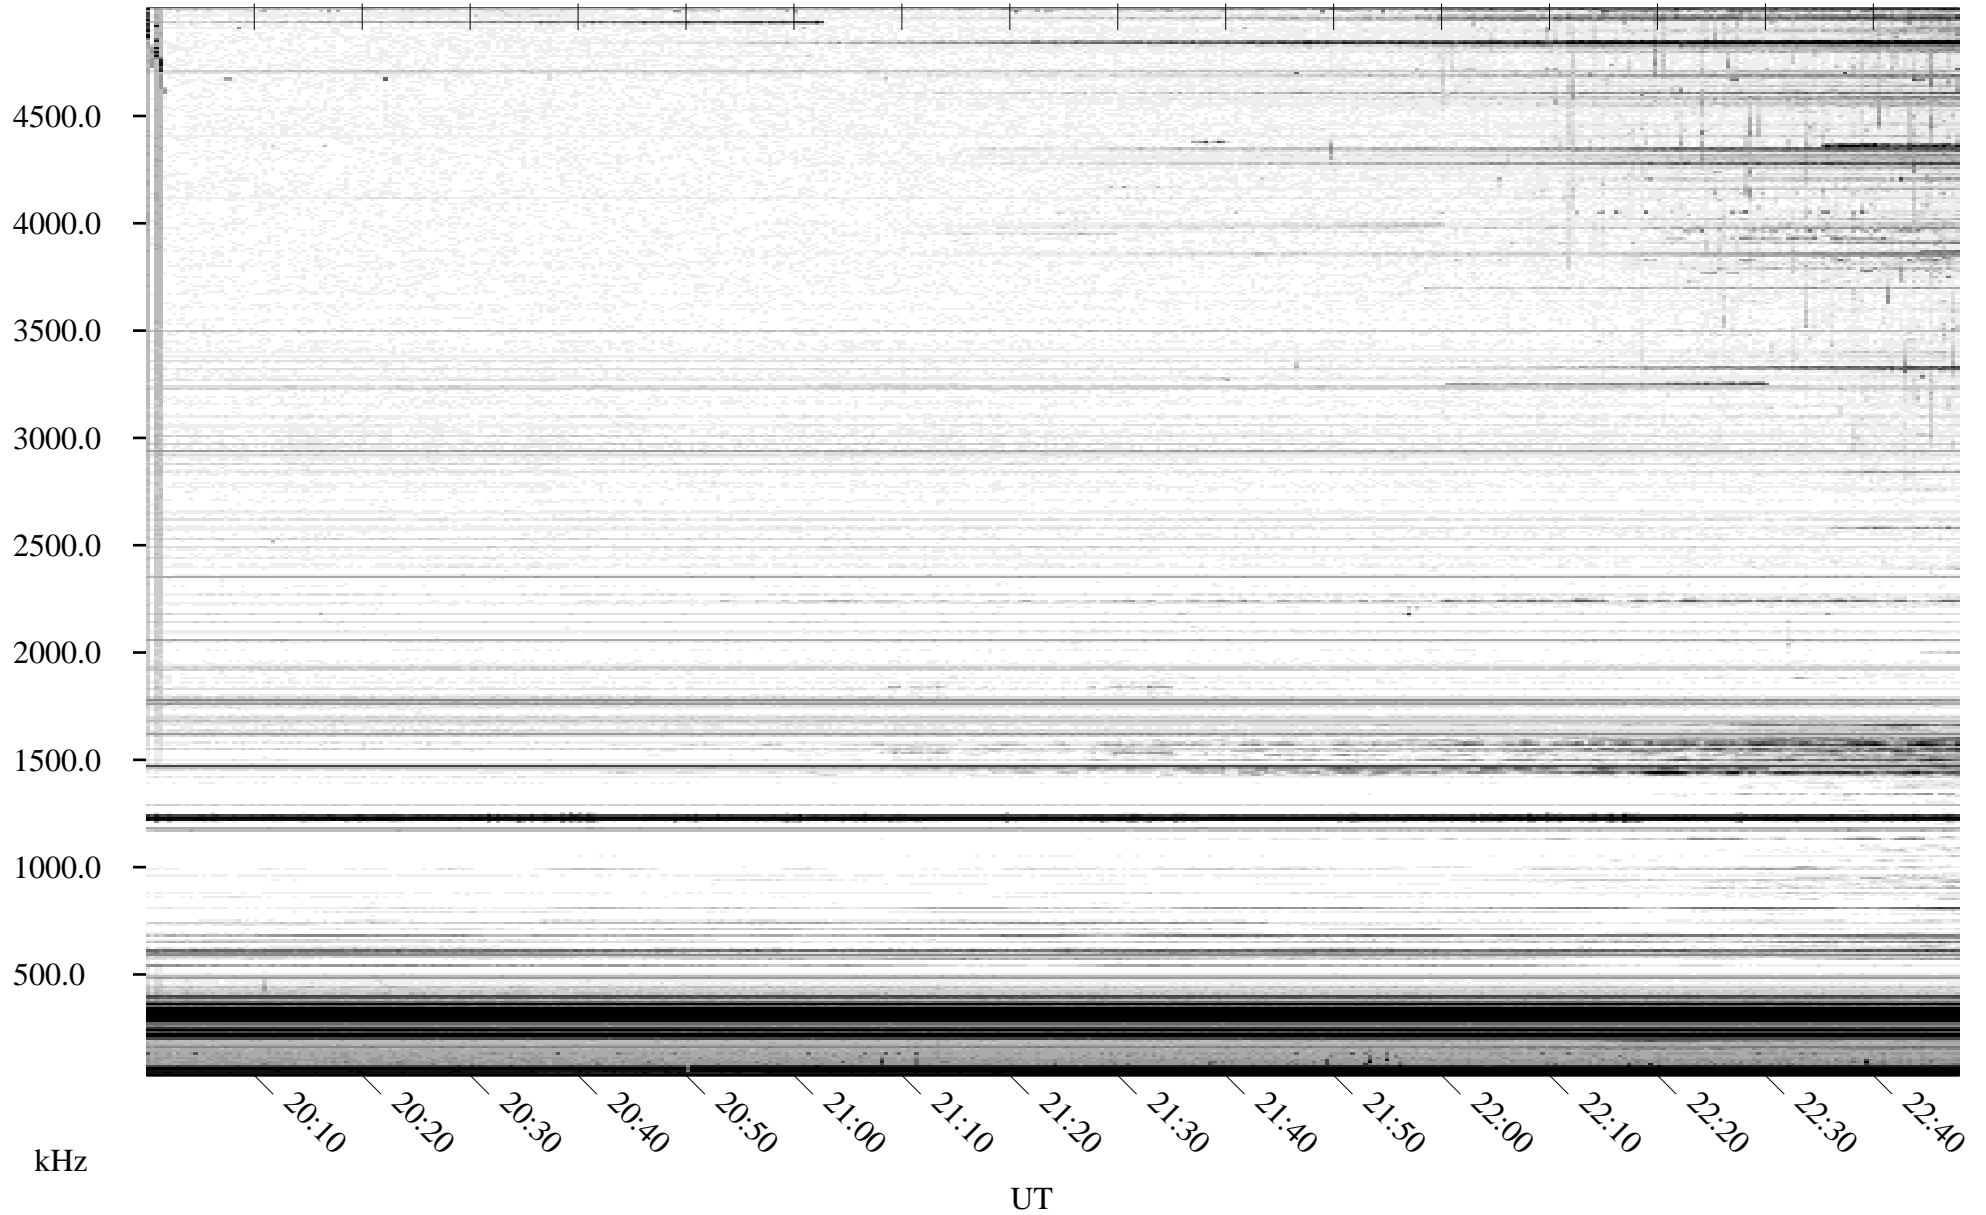

10/01/2010 Churchill, Manitoba

Linear Scale Black = 161 White = 15

ch10274l.r00SUm max_12

Page 1

10/01/2010 Churchill, Manitoba

Linear Scale Black = 161 White = 15

ch10274l.r00SUm max_12

Page 2

10/02/2010 Churchill, Manitoba

Linear Scale Black = 161 White = 15

ch10274l.r00SUm max_12

Page 3

10/02/2010 Churchill, Manitoba

Linear Scale Black = 161 White = 15

ch10274l.r00SUm max_12

Page 4

10/02/2010 Churchill, Manitoba

Linear Scale Black = 161 White = 15

ch10274l.r00SUm max_12

Page 5

10/02/2010 Churchill, Manitoba

Linear Scale Black = 161 White = 15

ch10274l.r00SUm max_12

Page 6

10/02/2010 Churchill, Manitoba

Linear Scale Black = 161 White = 15

ch10274l.r00SUm max_12

Page 7

10/02/2010 Churchill, Manitoba

Linear Scale Black = 161 White = 15

ch10274l.r00SUm max_12