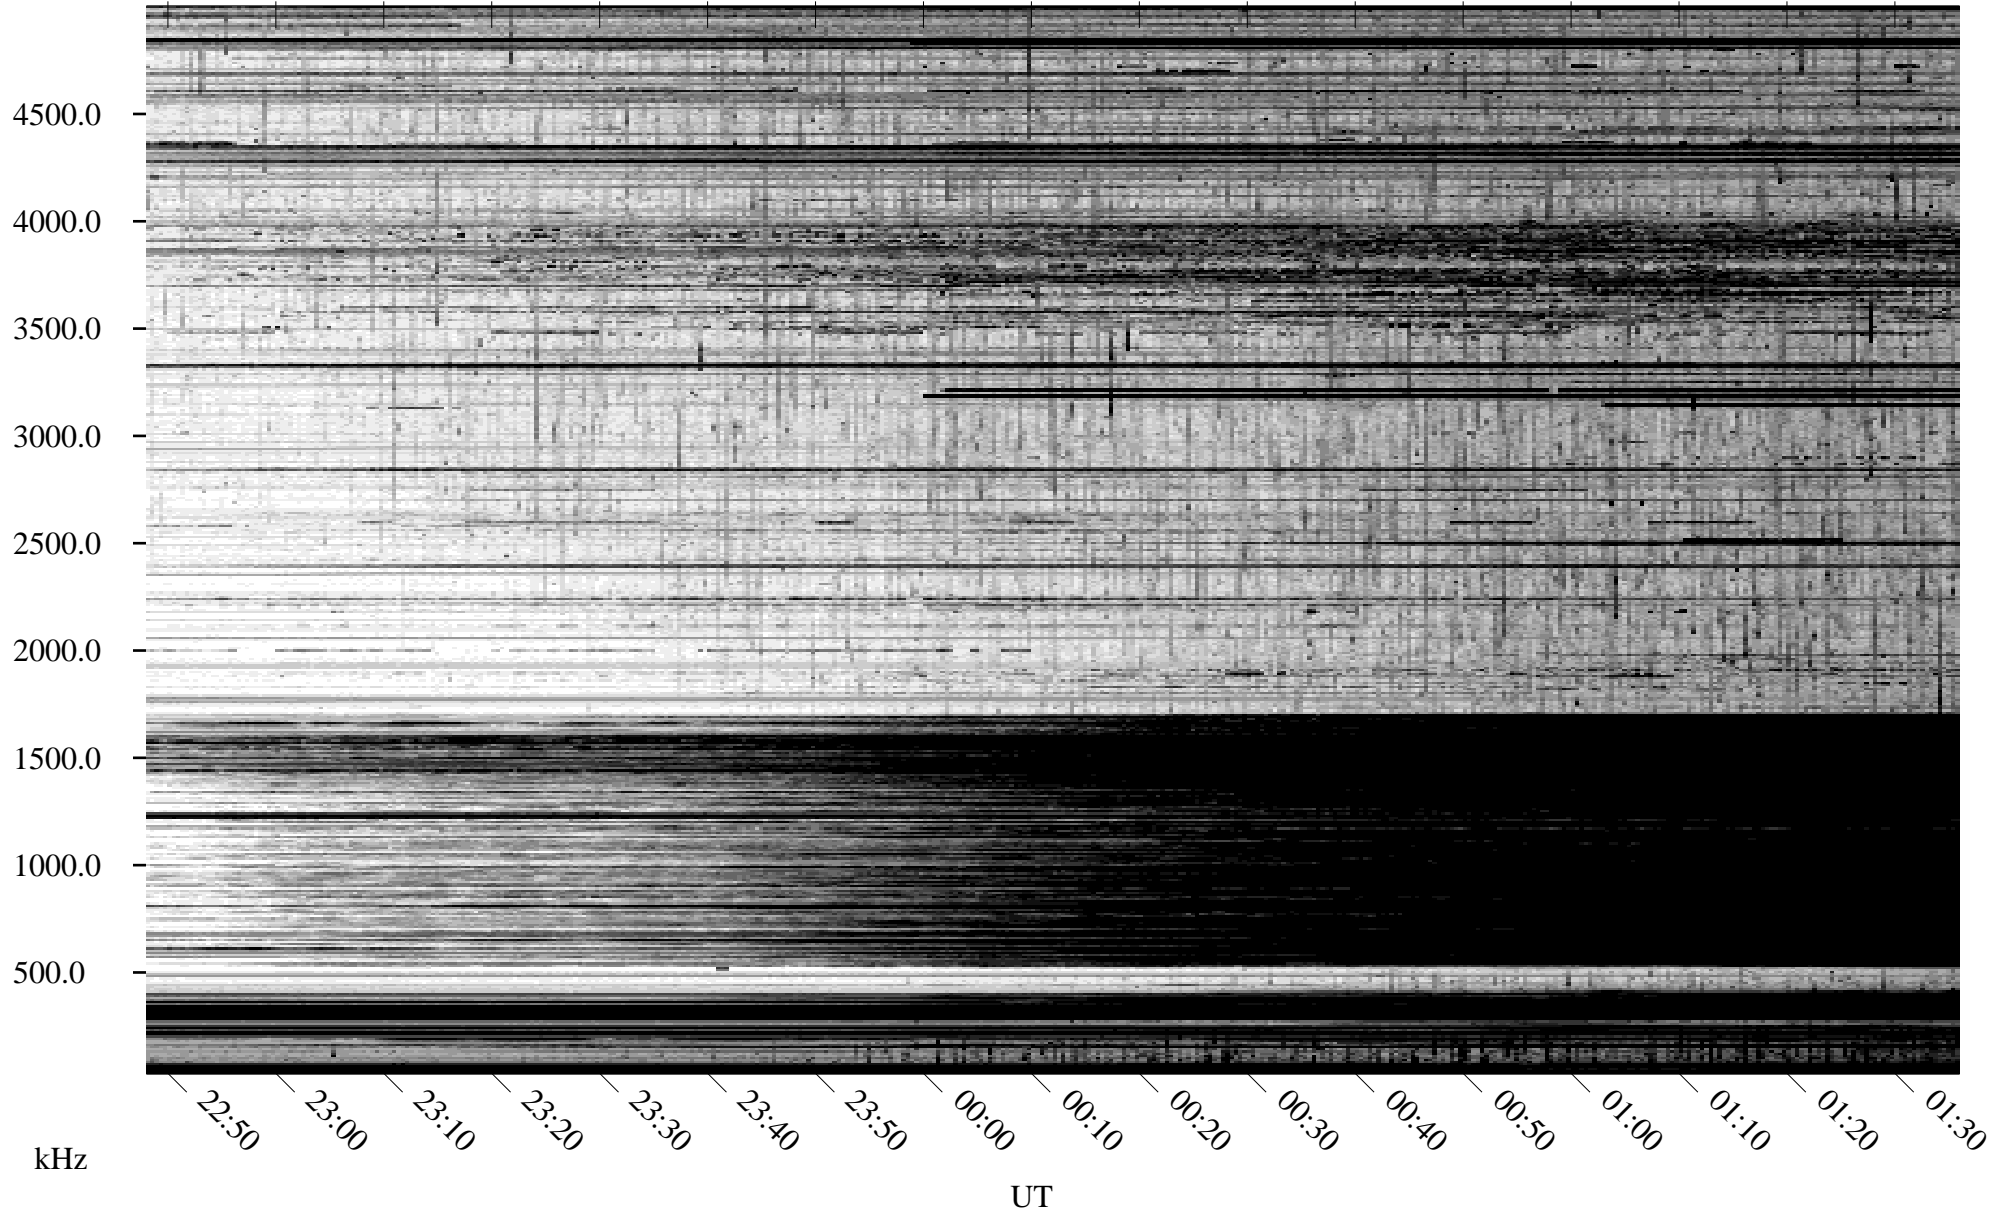

10/01/2010 Churchill, Manitoba

Linear Scale Black = 161 White = 15

ch10274l.r00SUm max_12

Page 1

10/01/2010 Churchill, Manitoba

Linear Scale Black = 161 White = 15

ch10274l.r00SUm max_12

Page 2

10/02/2010 Churchill, Manitoba

Linear Scale Black = 161 White = 15

ch10274l.r00SUm max_12

Page 3

10/02/2010 Churchill, Manitoba

Linear Scale Black = 161 White = 15

ch10274l.r00SUm max_12

Page 4

10/02/2010 Churchill, Manitoba

Linear Scale Black = 161 White = 15

ch10274l.r00SUm max_12

Page 5

10/02/2010 Churchill, Manitoba

Linear Scale Black = 161 White = 15

ch10274l.r00SUm max_12

Page 6

10/02/2010 Churchill, Manitoba

Linear Scale Black = 161 White = 15

ch10274l.r00SUm max_12

Page 7

10/02/2010 Churchill, Manitoba

Linear Scale Black = 161 White = 15

ch10274l.r00SUm max_12