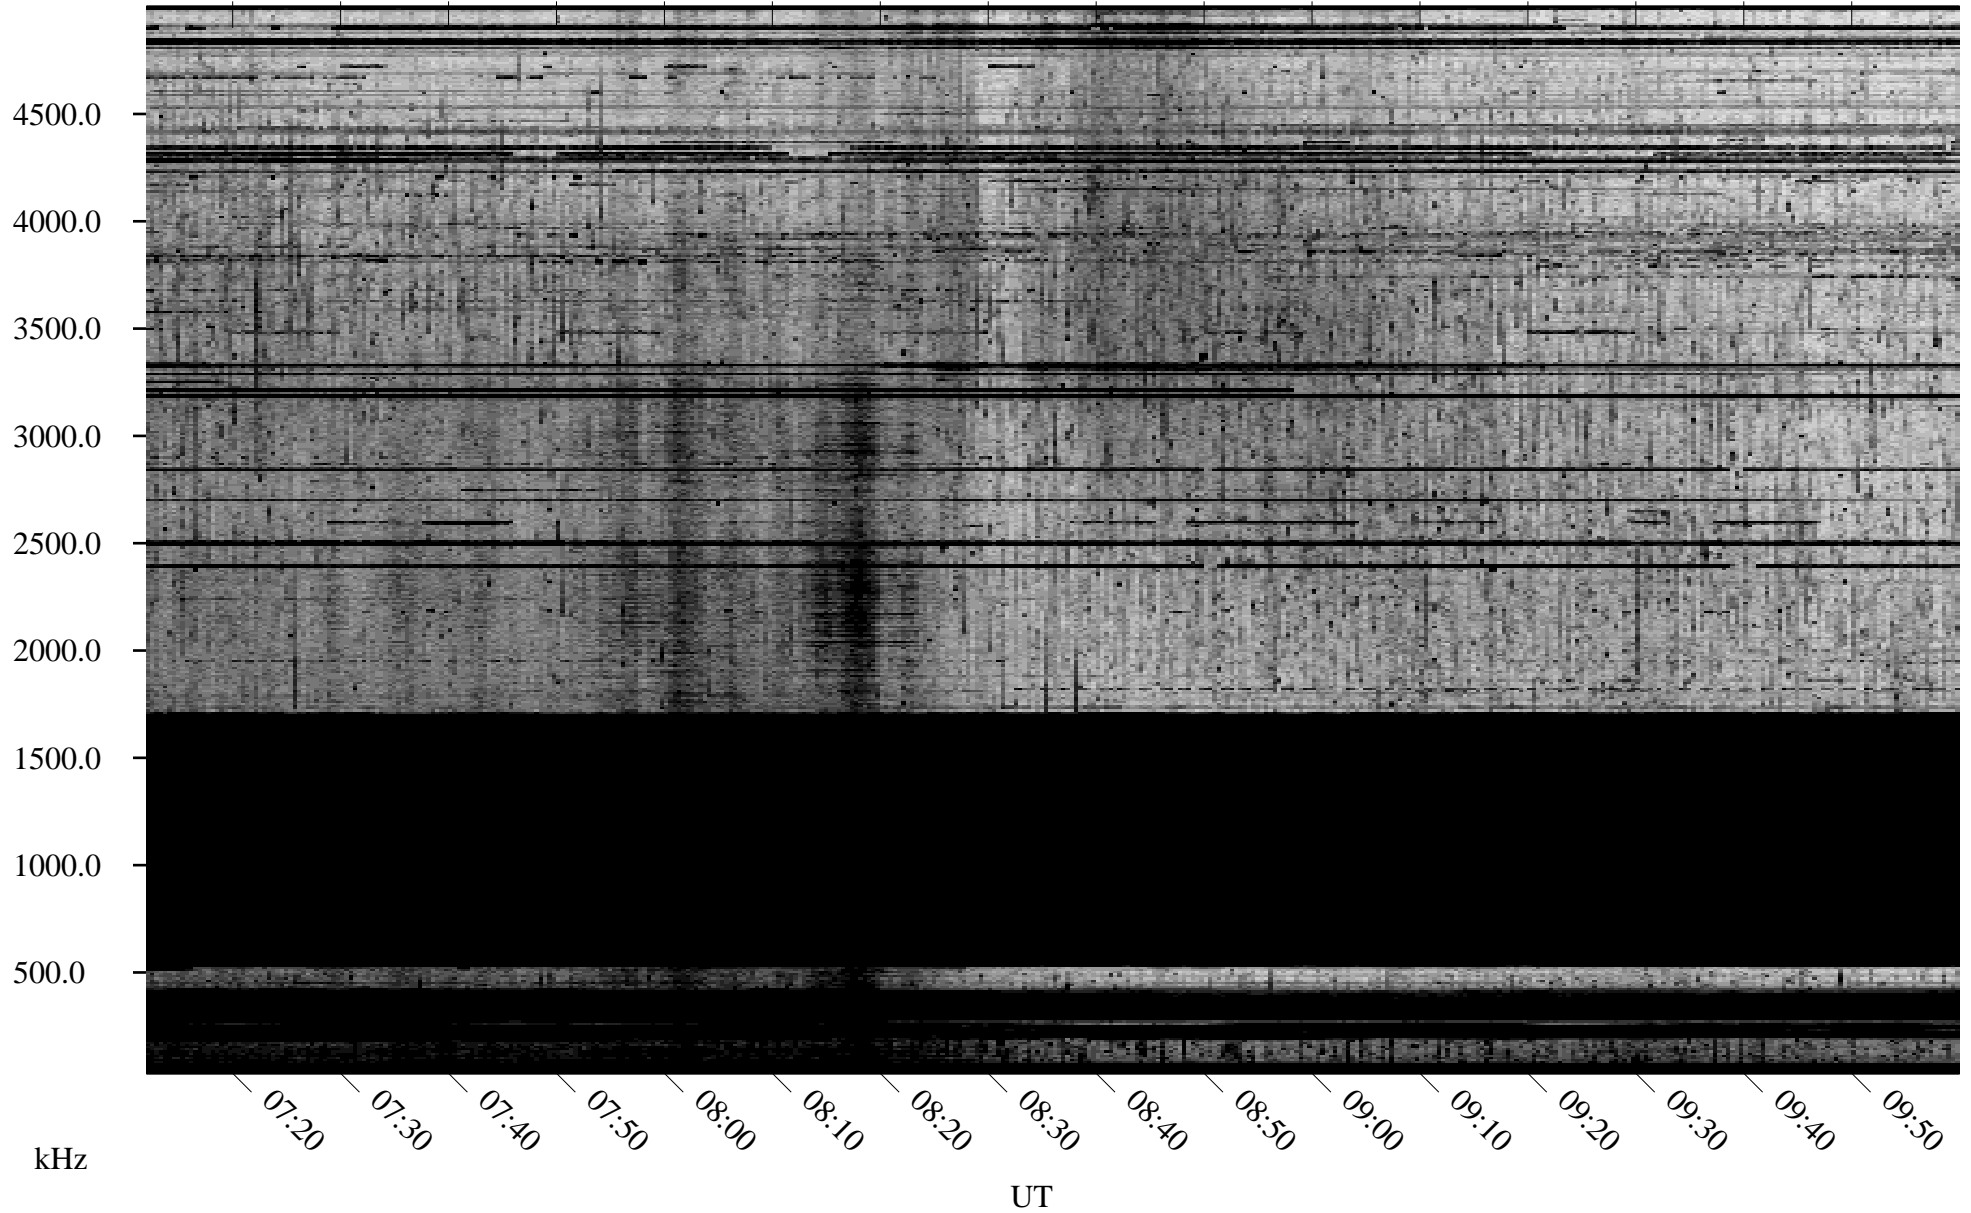

10/01/2010 Churchill, Manitoba

Linear Scale Black = 161 White = 15

ch10274l.r00SUm max_12

Page 1

10/01/2010 Churchill, Manitoba

Linear Scale Black = 161 White = 15

ch10274l.r00SUm max_12

Page 2

10/02/2010 Churchill, Manitoba

Linear Scale Black = 161 White = 15

ch10274l.r00SUm max_12

Page 3

10/02/2010 Churchill, Manitoba

Linear Scale Black = 161 White = 15

ch10274l.r00SUm max_12

Page 4

10/02/2010 Churchill, Manitoba

Linear Scale Black = 161 White = 15

ch10274l.r00SUm max_12

Page 5

10/02/2010 Churchill, Manitoba

Linear Scale Black = 161 White = 15

ch10274l.r00SUm max_12

Page 6

10/02/2010 Churchill, Manitoba

Linear Scale Black = 161 White = 15

ch10274l.r00SUm max_12

Page 7

10/02/2010 Churchill, Manitoba

Linear Scale Black = 161 White = 15

ch10274l.r00SUm max_12