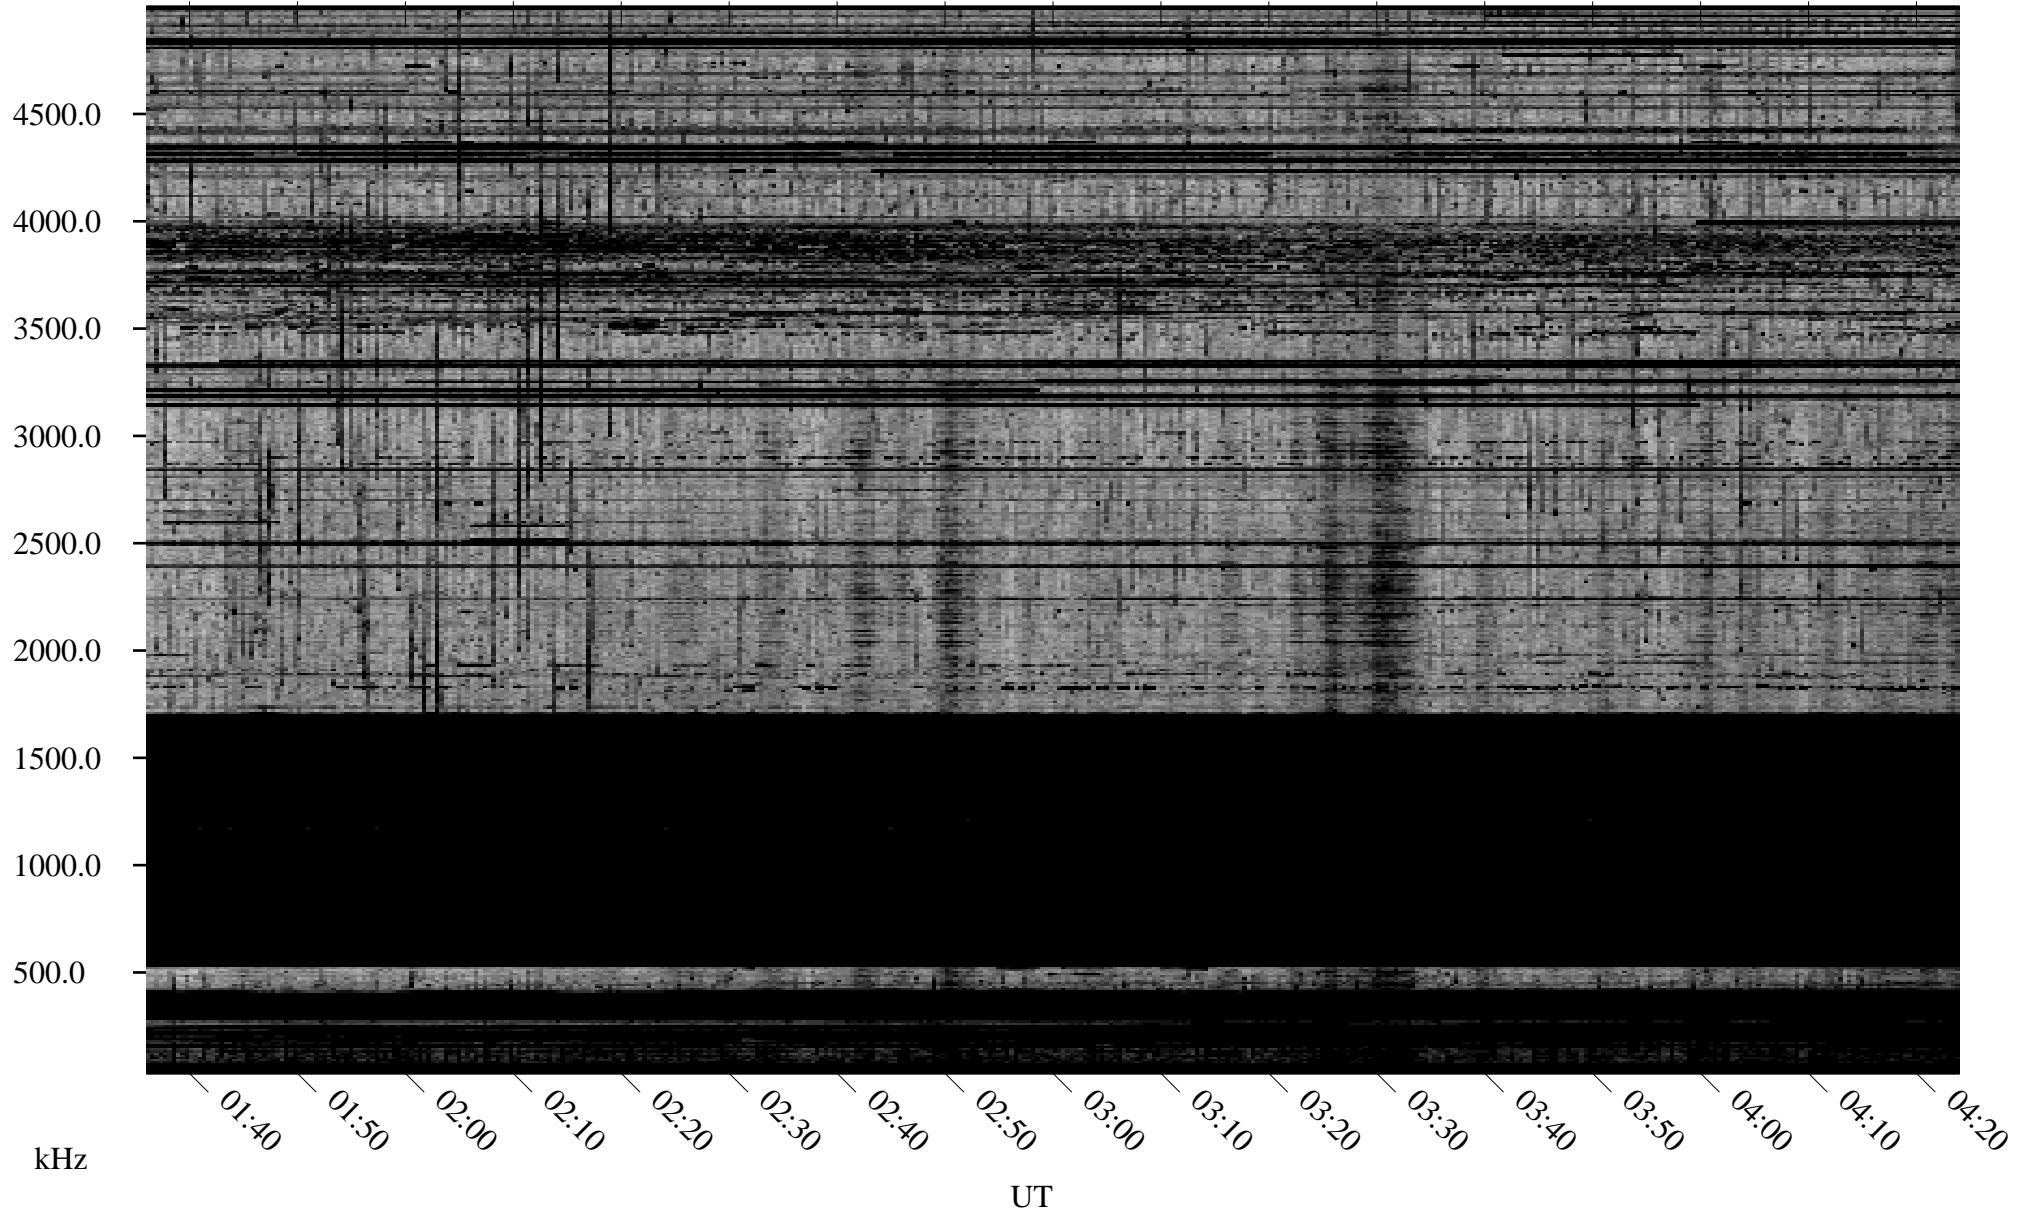

10/01/2010 Churchill, Manitoba

Linear Scale Black = 161 White = 15

ch10274l.r00SUm max_12

Page 1

10/01/2010 Churchill, Manitoba

Linear Scale Black = 161 White = 15

ch10274l.r00SUm max_12

Page 2

10/02/2010 Churchill, Manitoba

Linear Scale Black = 161 White = 15

ch10274l.r00SUm max_12

Page 3

10/02/2010 Churchill, Manitoba

Linear Scale Black = 161 White = 15

ch10274l.r00SUm max_12

Page 4

10/02/2010 Churchill, Manitoba

Linear Scale Black = 161 White = 15

ch10274l.r00SUm max_12

Page 5

10/02/2010 Churchill, Manitoba

Linear Scale Black = 161 White = 15

ch10274l.r00SUm max_12

Page 6

10/02/2010 Churchill, Manitoba

Linear Scale Black = 161 White = 15

ch10274l.r00SUm max_12

Page 7

10/02/2010 Churchill, Manitoba

Linear Scale Black = 161 White = 15

ch10274l.r00SUm max_12