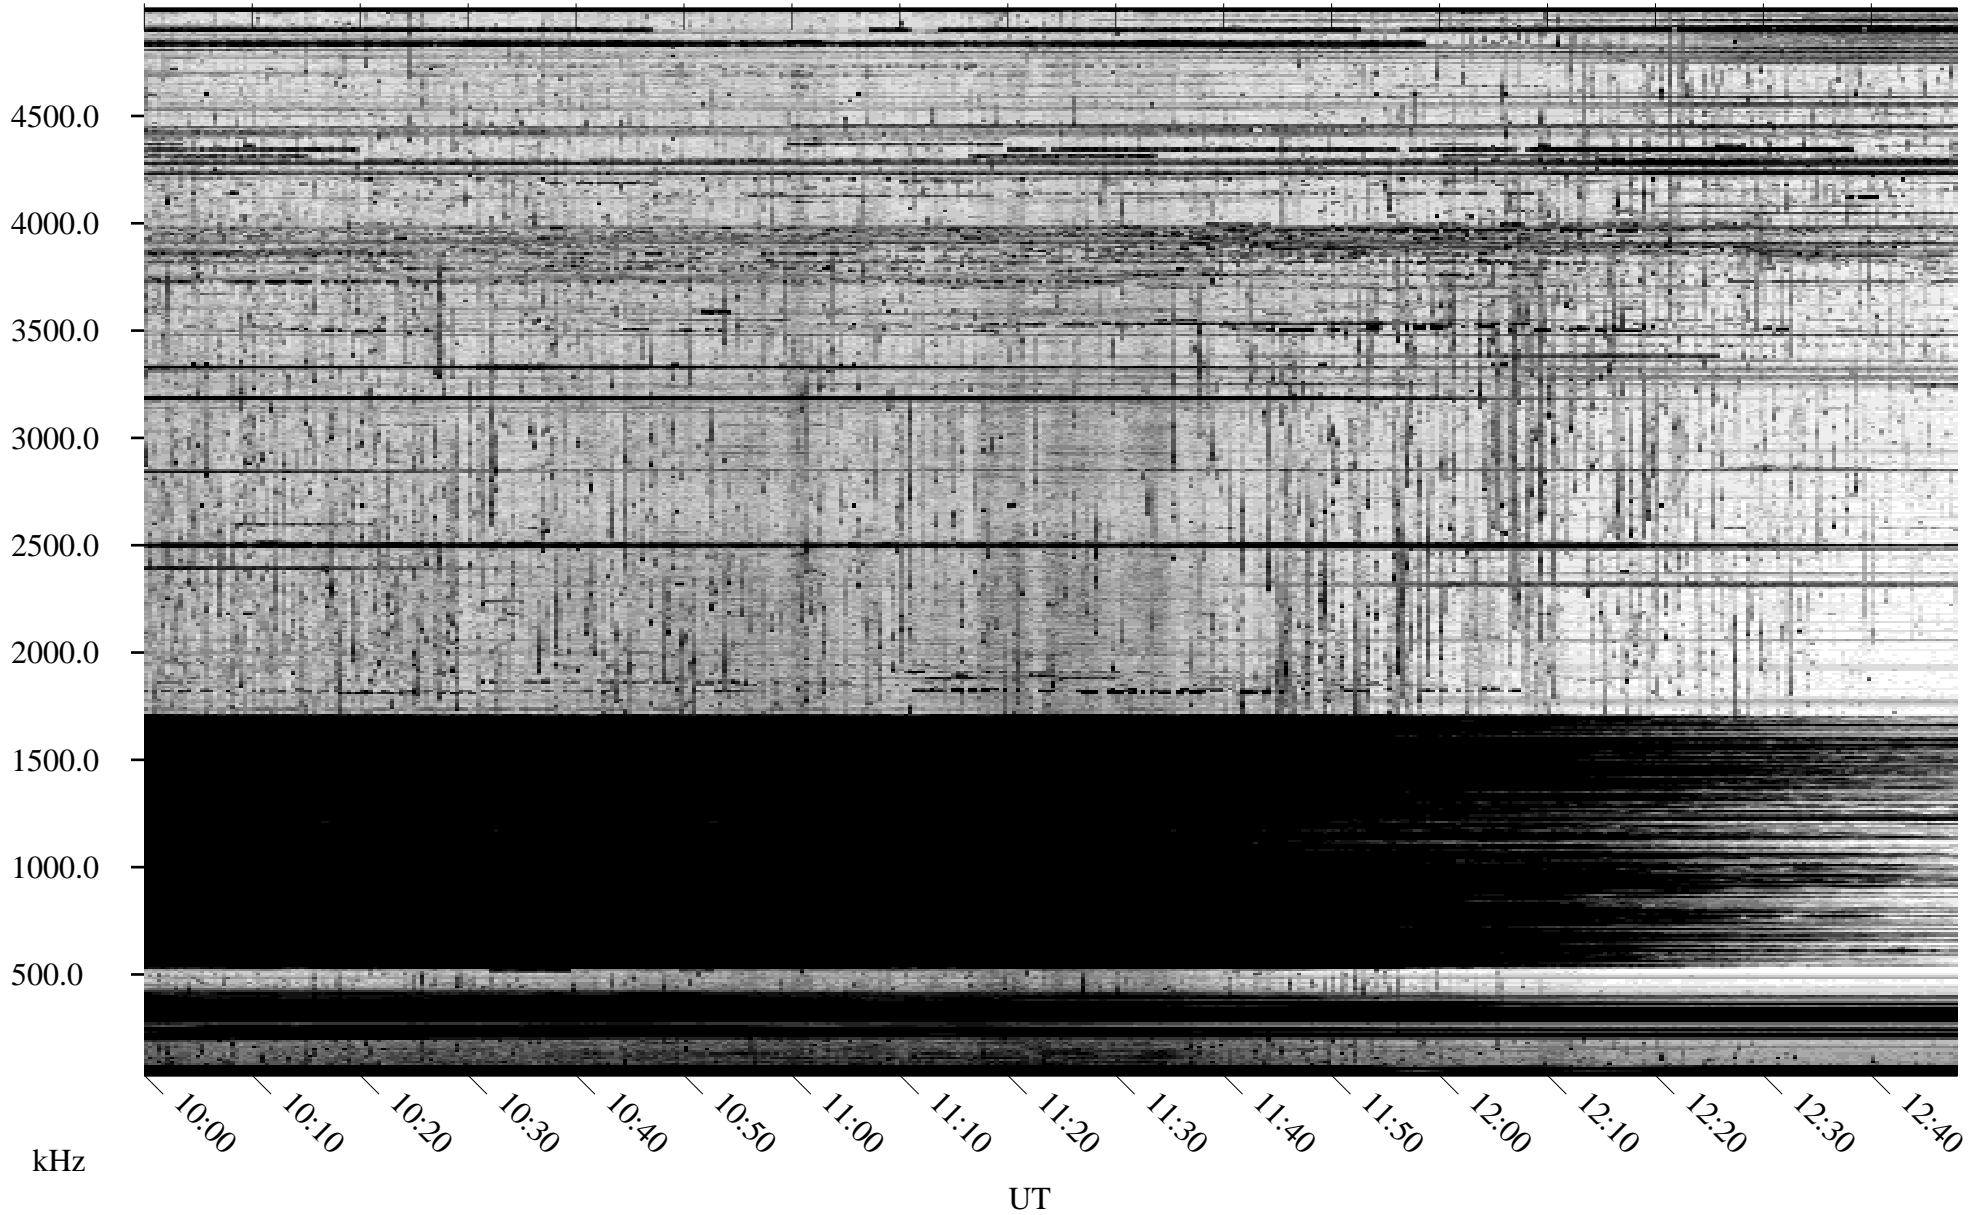

10/01/2010 Churchill, Manitoba

Linear Scale Black = 161 White = 15

ch10274l.r00SUm max_12

Page 1

10/01/2010 Churchill, Manitoba

Linear Scale Black = 161 White = 15

ch10274l.r00SUm max_12

Page 2

10/02/2010 Churchill, Manitoba

Linear Scale Black = 161 White = 15

ch10274l.r00SUm max_12

Page 3

10/02/2010 Churchill, Manitoba

Linear Scale Black = 161 White = 15

ch10274l.r00SUm max_12

Page 4

10/02/2010 Churchill, Manitoba

Linear Scale Black = 161 White = 15

ch10274l.r00SUm max_12

Page 5

10/02/2010 Churchill, Manitoba

Linear Scale Black = 161 White = 15

ch10274l.r00SUm max_12

Page 6

10/02/2010 Churchill, Manitoba

Linear Scale Black = 161 White = 15

ch10274l.r00SUm max_12

Page 7

10/02/2010 Churchill, Manitoba

Linear Scale Black = 161 White = 15

ch10274l.r00SUm max_12