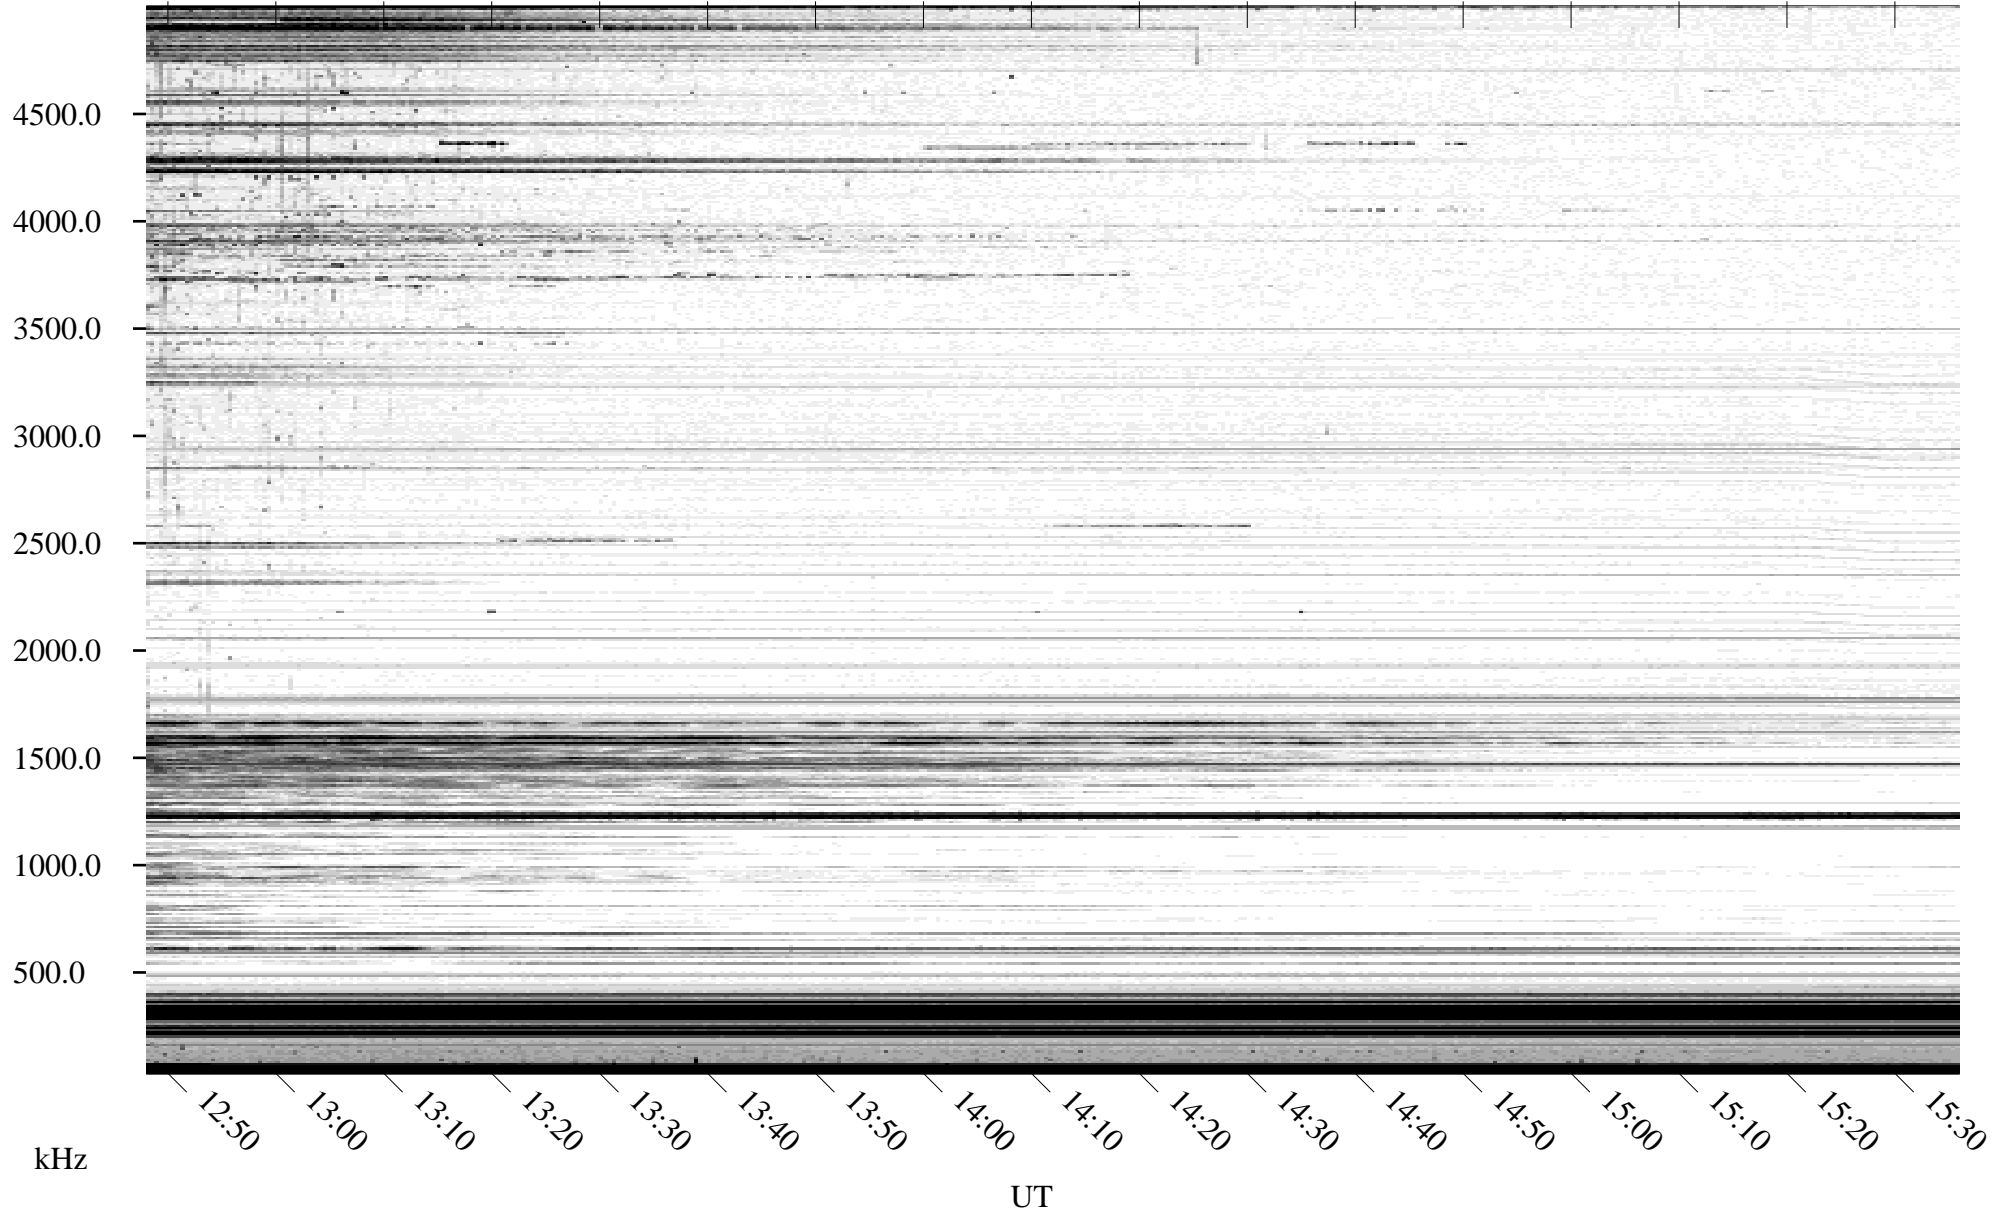

10/01/2010 Churchill, Manitoba

Linear Scale Black = 161 White = 15

ch10274l.r00SUm max_12

Page 1

10/01/2010 Churchill, Manitoba

Linear Scale Black = 161 White = 15

ch10274l.r00SUm max_12

Page 2

10/02/2010 Churchill, Manitoba

Linear Scale Black = 161 White = 15

ch10274l.r00SUm max_12

Page 3

10/02/2010 Churchill, Manitoba

Linear Scale Black = 161 White = 15

ch10274l.r00SUm max_12

Page 4

10/02/2010 Churchill, Manitoba

Linear Scale Black = 161 White = 15

ch10274l.r00SUm max_12

Page 5

10/02/2010 Churchill, Manitoba

Linear Scale Black = 161 White = 15

ch10274l.r00SUm max_12

Page 6

10/02/2010 Churchill, Manitoba

Linear Scale Black = 161 White = 15

ch10274l.r00SUm max_12

Page 7

10/02/2010 Churchill, Manitoba

Linear Scale Black = 161 White = 15

ch10274l.r00SUm max_12