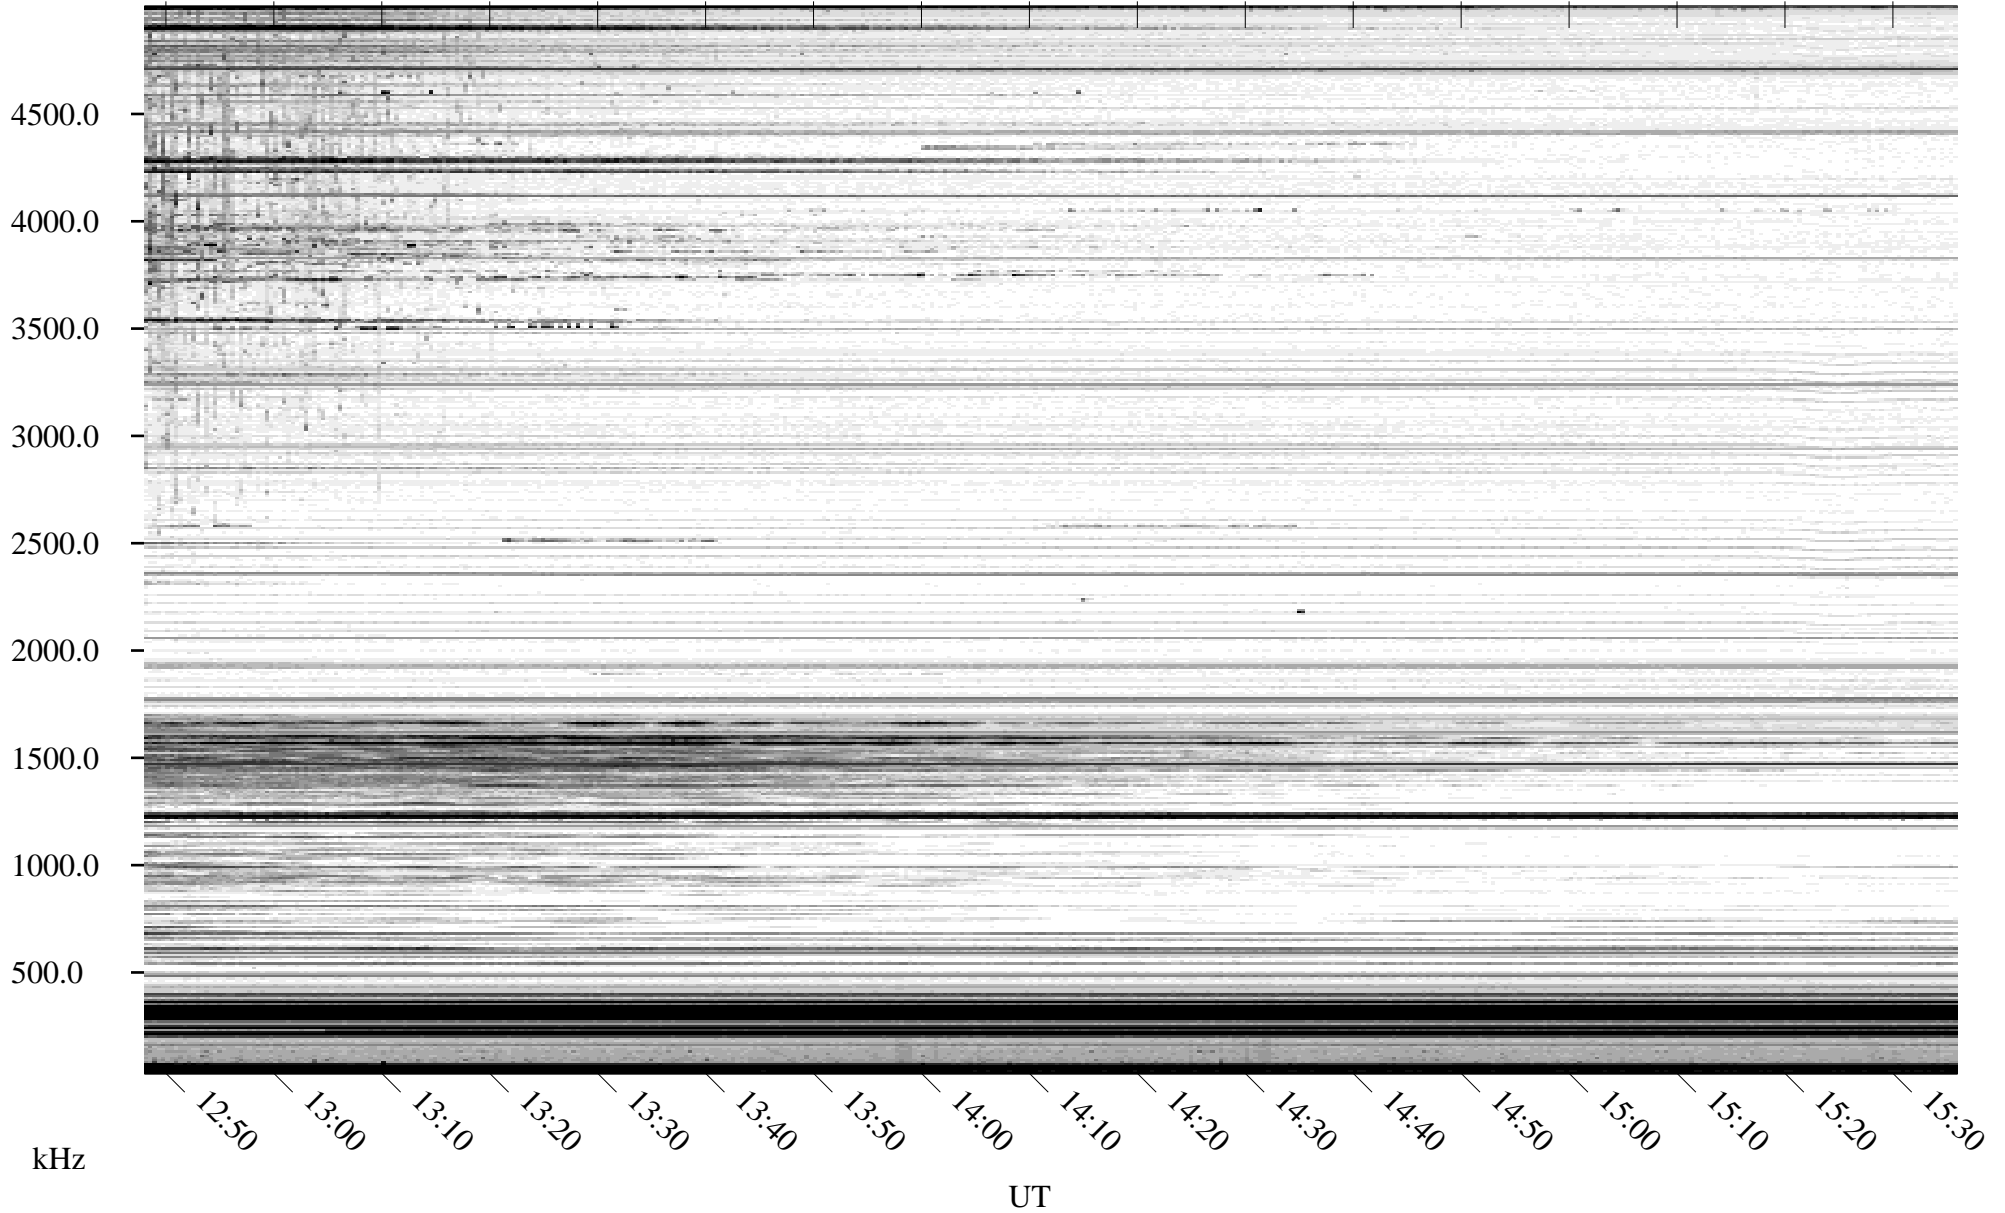

10/02/2010 Churchill, Manitoba

Linear Scale Black = 161 White = 15

ch102751.r00SUm max_12

Page 1

10/02/2010 Churchill, Manitoba

Linear Scale Black = 161 White = 15

ch102751.r00SUm max_12

Page 2

10/03/2010 Churchill, Manitoba

Linear Scale Black = 161 White = 15

ch102751.r00SUm max_12

Page 3

10/03/2010 Churchill, Manitoba

Linear Scale Black = 161 White = 15

ch102751.r00SUm max_12

Page 4

10/03/2010 Churchill, Manitoba

Linear Scale Black = 161 White = 15

ch102751.r00SUm max_12

Page 5

10/03/2010 Churchill, Manitoba

Linear Scale Black = 161 White = 15

ch102751.r00SUm max_12

Page 6

10/03/2010 Churchill, Manitoba

Linear Scale Black = 161 White = 15

ch102751.r00SUm max_12

Page 7

10/03/2010 Churchill, Manitoba

Linear Scale Black = 161 White = 15

ch102751.r00SUm max_12

Page 8