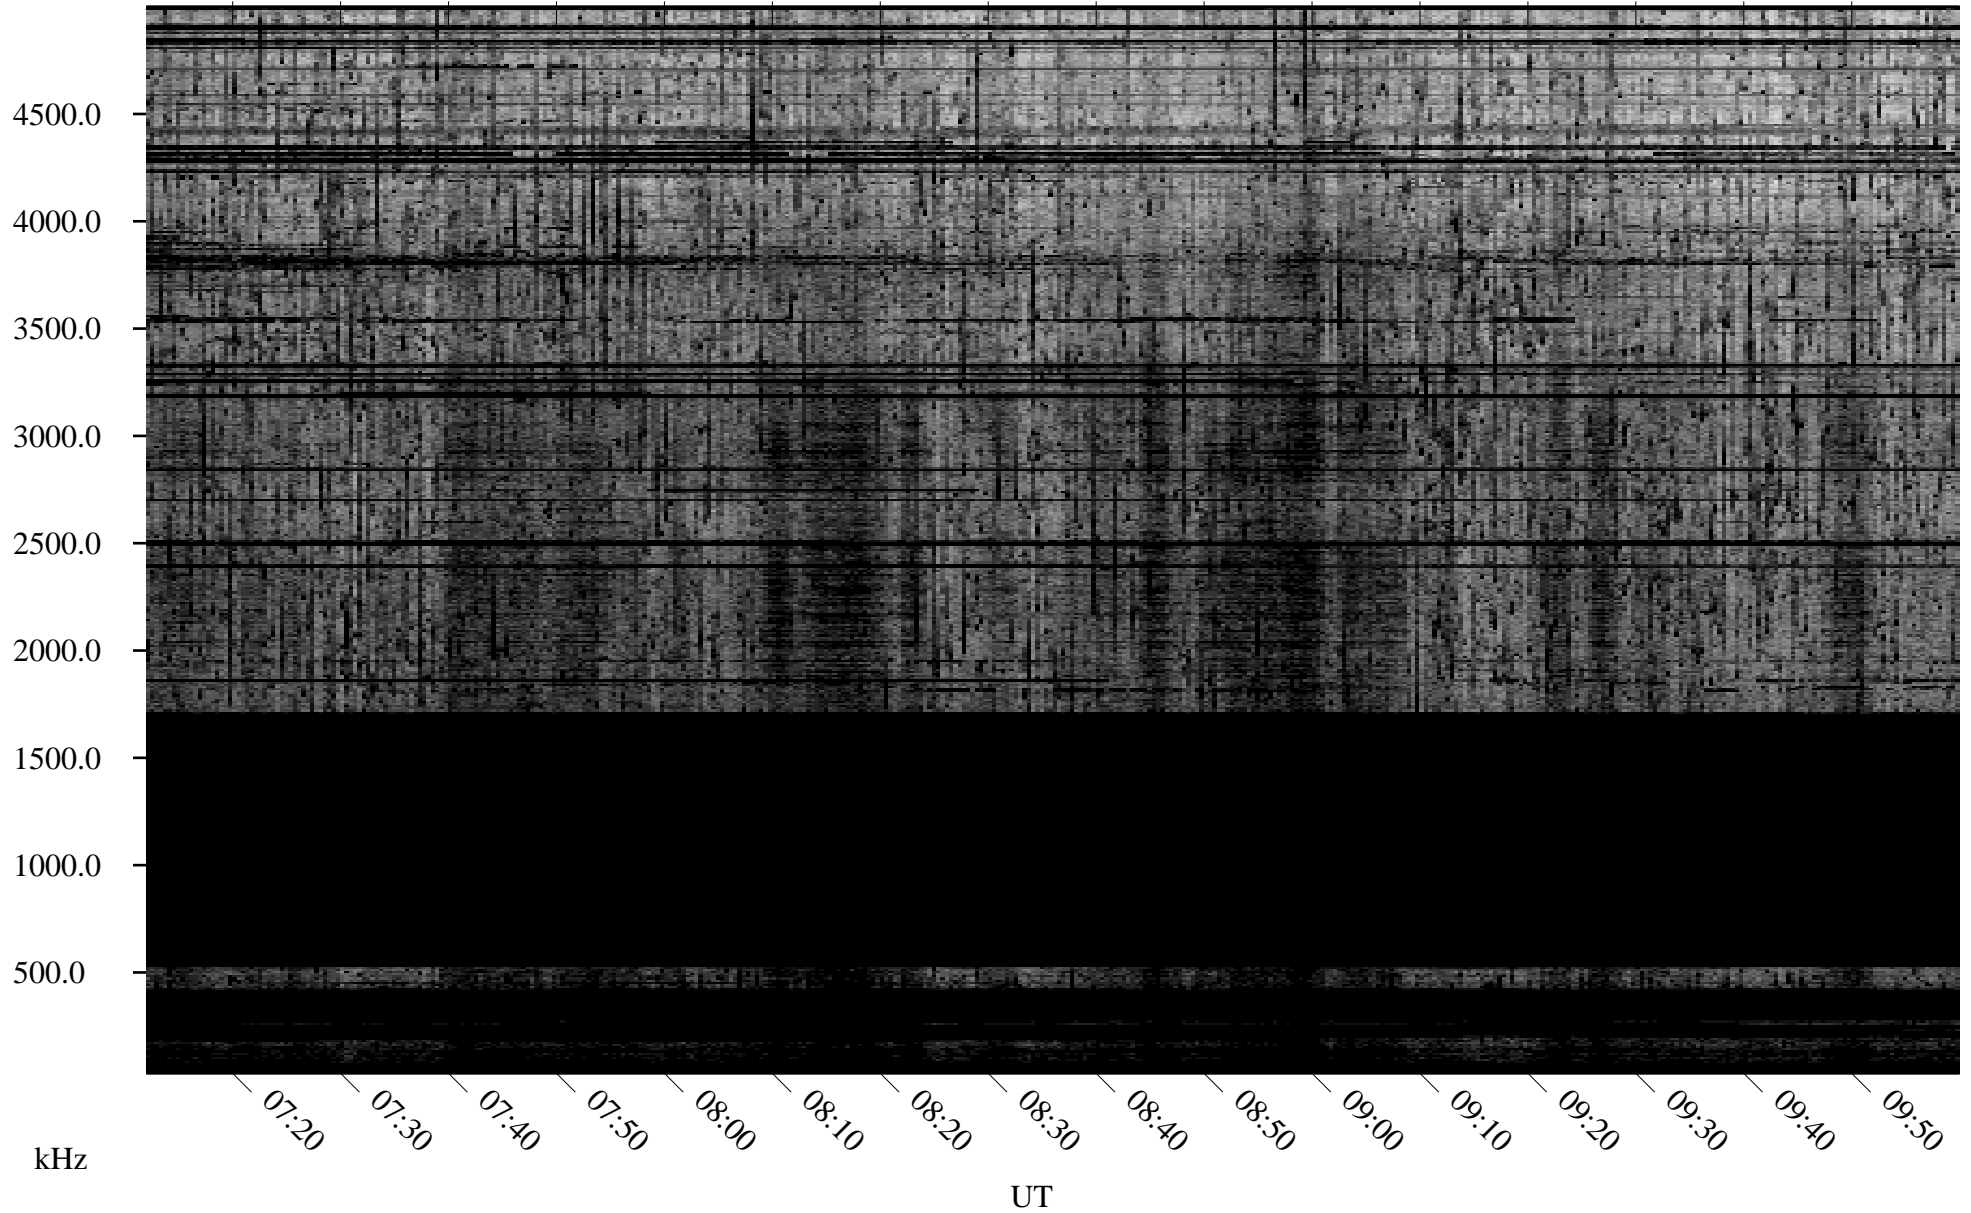

10/02/2010 Churchill, Manitoba

Linear Scale Black = 161 White = 15

ch102751.r00SUm max_12

Page 1

10/02/2010 Churchill, Manitoba

Linear Scale Black = 161 White = 15

ch102751.r00SUm max_12

Page 2

10/03/2010 Churchill, Manitoba

Linear Scale Black = 161 White = 15

ch102751.r00SUm max_12

Page 3

10/03/2010 Churchill, Manitoba

Linear Scale Black = 161 White = 15

ch102751.r00SUm max_12

Page 4

10/03/2010 Churchill, Manitoba

Linear Scale Black = 161 White = 15

ch102751.r00SUm max_12

Page 5

10/03/2010 Churchill, Manitoba

Linear Scale Black = 161 White = 15

ch102751.r00SUm max_12

Page 6

10/03/2010 Churchill, Manitoba

Linear Scale Black = 161 White = 15

ch102751.r00SUm max_12

Page 7

10/03/2010 Churchill, Manitoba

Linear Scale Black = 161 White = 15

ch102751.r00SUm max_12

Page 8