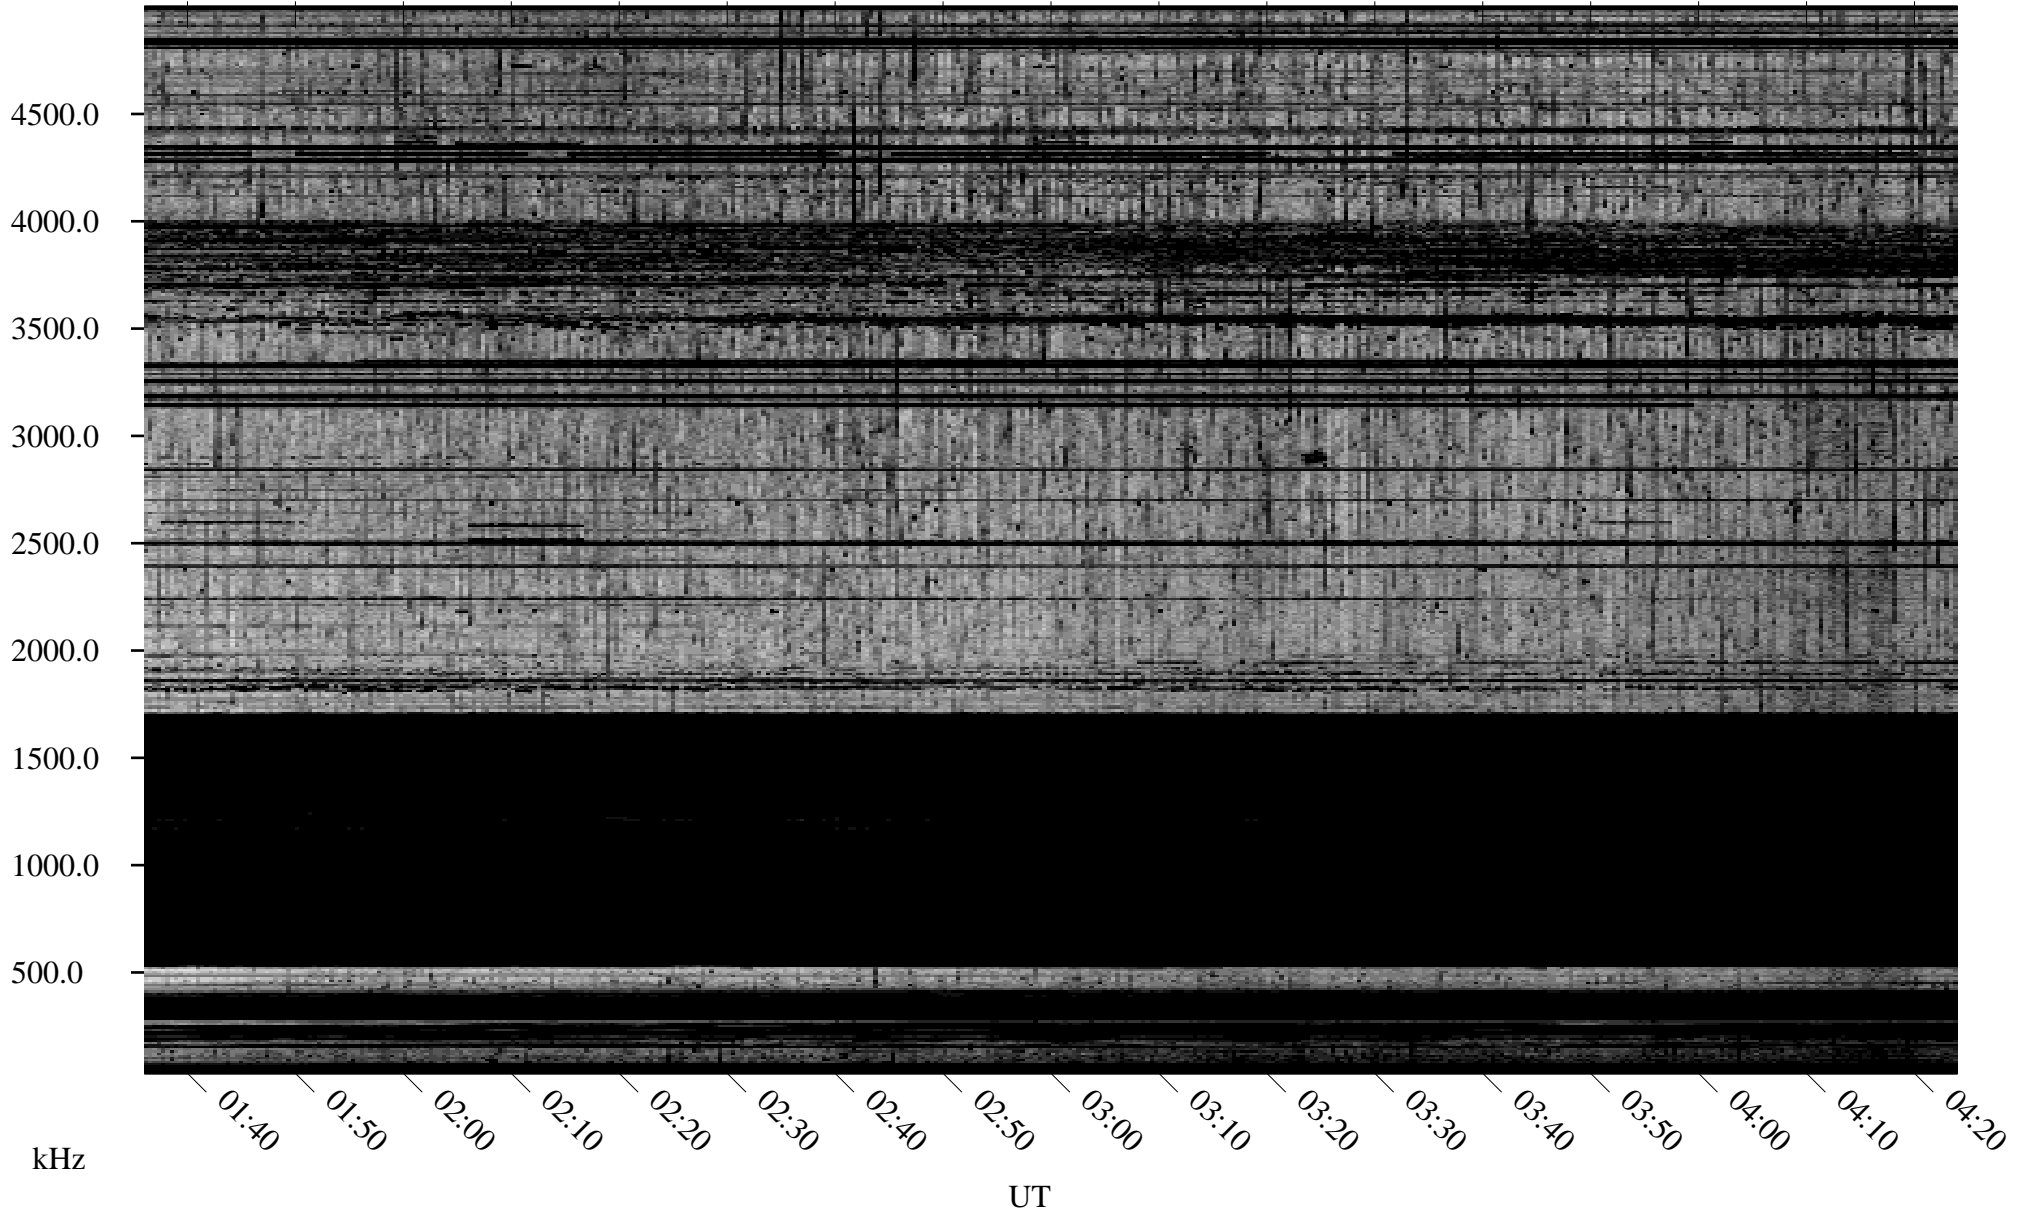

10/02/2010 Churchill, Manitoba

Linear Scale Black = 161 White = 15

ch102751.r00SUm max_12

Page 1

10/02/2010 Churchill, Manitoba

Linear Scale Black = 161 White = 15

ch102751.r00SUm max_12

Page 2

10/03/2010 Churchill, Manitoba

Linear Scale Black = 161 White = 15

ch102751.r00SUm max_12

Page 3

10/03/2010 Churchill, Manitoba

Linear Scale Black = 161 White = 15

ch102751.r00SUm max_12

Page 4

10/03/2010 Churchill, Manitoba

Linear Scale Black = 161 White = 15

ch102751.r00SUm max_12

Page 5

10/03/2010 Churchill, Manitoba

Linear Scale Black = 161 White = 15

ch102751.r00SUm max_12

Page 6

10/03/2010 Churchill, Manitoba

Linear Scale Black = 161 White = 15

ch102751.r00SUm max_12

Page 7

10/03/2010 Churchill, Manitoba

Linear Scale Black = 161 White = 15

ch102751.r00SUm max_12

Page 8