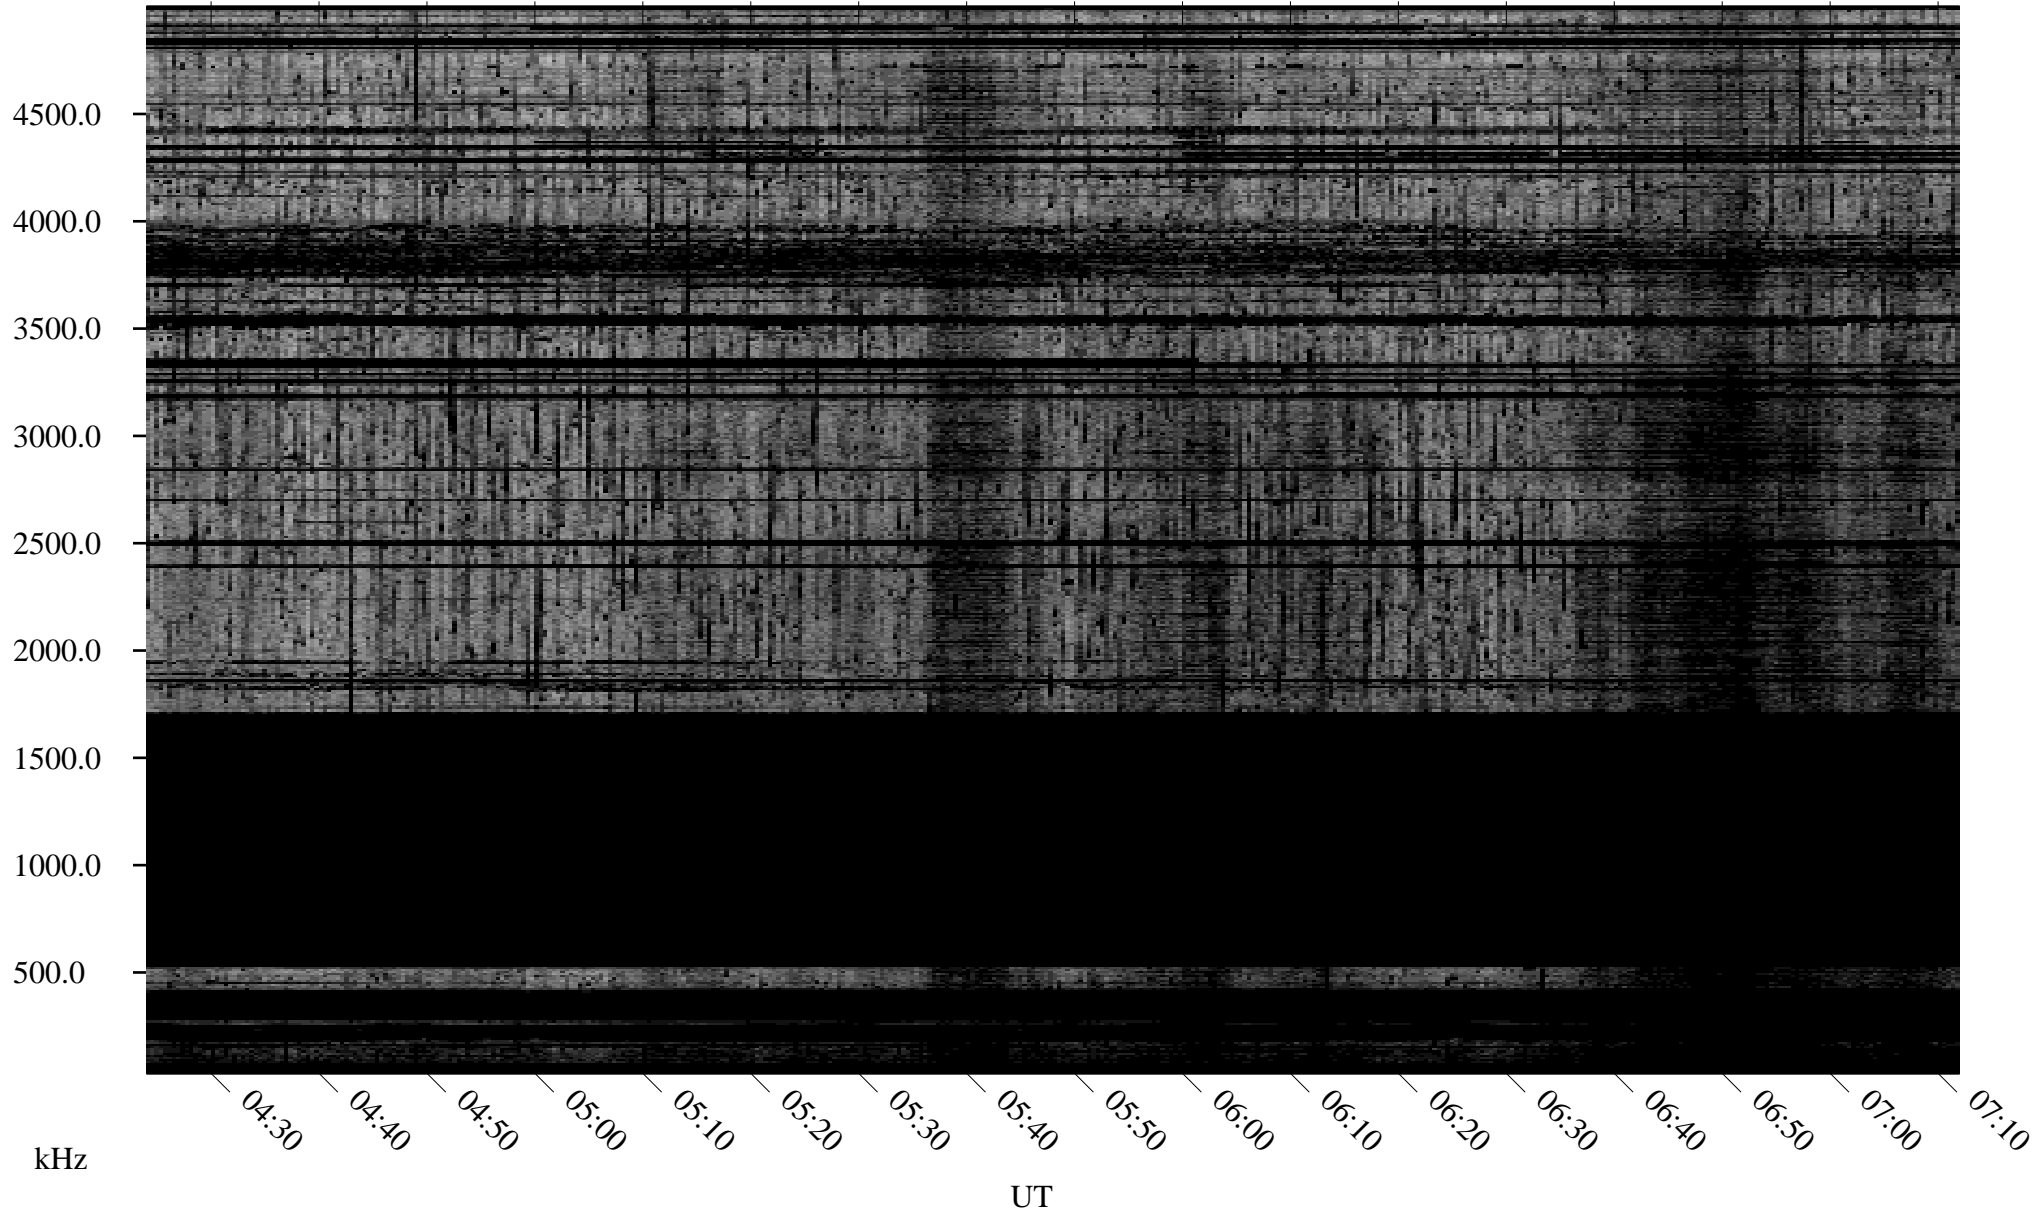

10/02/2010 Churchill, Manitoba

Linear Scale Black = 161 White = 15

ch102751.r00SUm max_12

Page 1

10/02/2010 Churchill, Manitoba

Linear Scale Black = 161 White = 15

ch102751.r00SUm max_12

Page 2

10/03/2010 Churchill, Manitoba

Linear Scale Black = 161 White = 15

ch102751.r00SUm max_12

Page 3

10/03/2010 Churchill, Manitoba

Linear Scale Black = 161 White = 15

ch102751.r00SUm max_12

Page 4

10/03/2010 Churchill, Manitoba

Linear Scale Black = 161 White = 15

ch102751.r00SUm max_12

Page 5

10/03/2010 Churchill, Manitoba

Linear Scale Black = 161 White = 15

ch102751.r00SUm max_12

Page 6

10/03/2010 Churchill, Manitoba

Linear Scale Black = 161 White = 15

ch102751.r00SUm max_12

Page 7

10/03/2010 Churchill, Manitoba

Linear Scale Black = 161 White = 15

ch102751.r00SUm max_12

Page 8