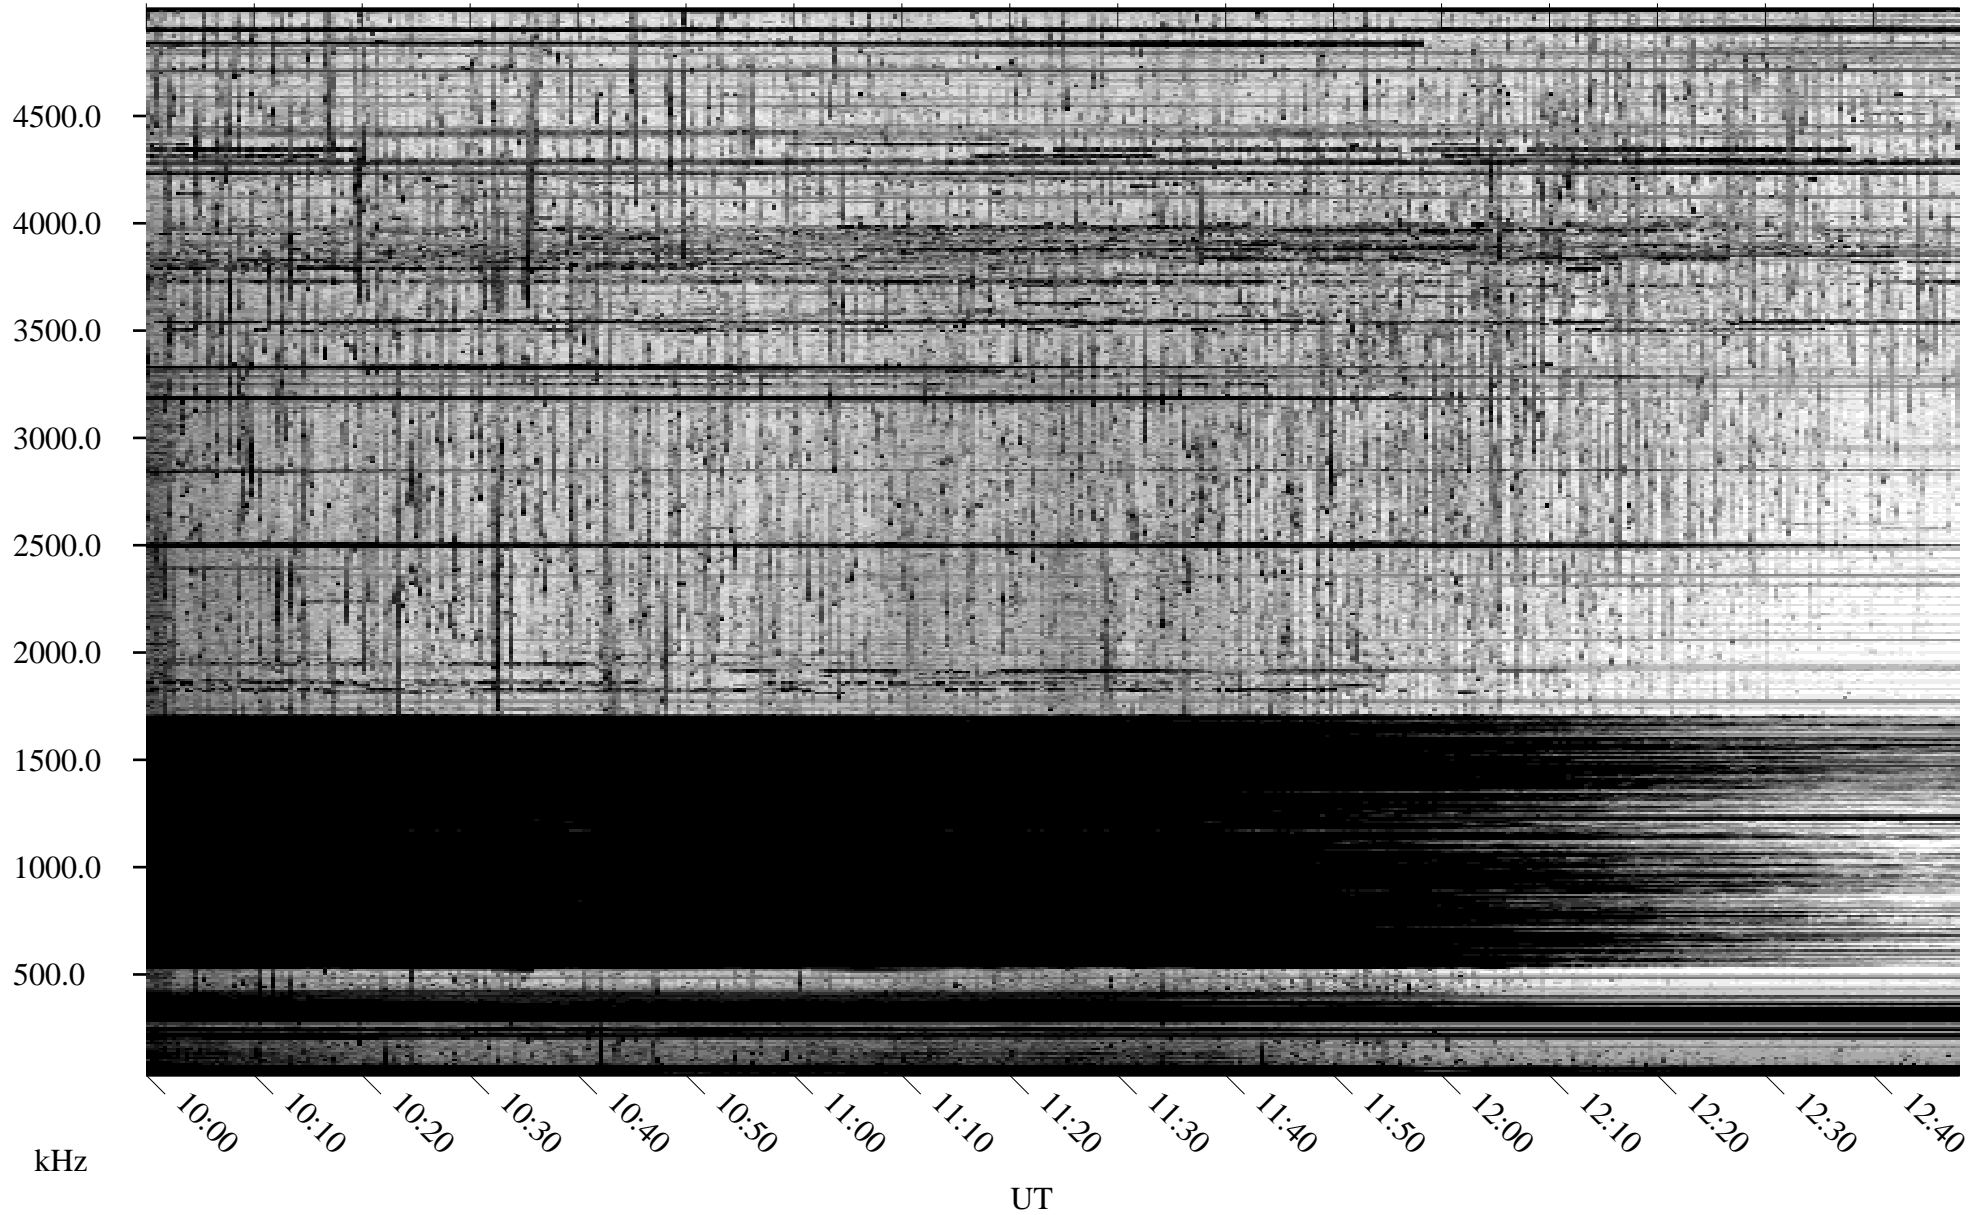

10/02/2010 Churchill, Manitoba

Linear Scale Black = 161 White = 15

ch102751.r00SUm max_12

Page 1

10/02/2010 Churchill, Manitoba

Linear Scale Black = 161 White = 15

ch102751.r00SUm max_12

Page 2

10/03/2010 Churchill, Manitoba

Linear Scale Black = 161 White = 15

ch102751.r00SUm max_12

Page 3

10/03/2010 Churchill, Manitoba

Linear Scale Black = 161 White = 15

ch102751.r00SUm max_12

Page 4

10/03/2010 Churchill, Manitoba

Linear Scale Black = 161 White = 15

ch102751.r00SUm max_12

Page 5

10/03/2010 Churchill, Manitoba

Linear Scale Black = 161 White = 15

ch102751.r00SUm max_12

Page 6

10/03/2010 Churchill, Manitoba

Linear Scale Black = 161 White = 15

ch102751.r00SUm max_12

Page 7

10/03/2010 Churchill, Manitoba

Linear Scale Black = 161 White = 15

ch102751.r00SUm max_12

Page 8