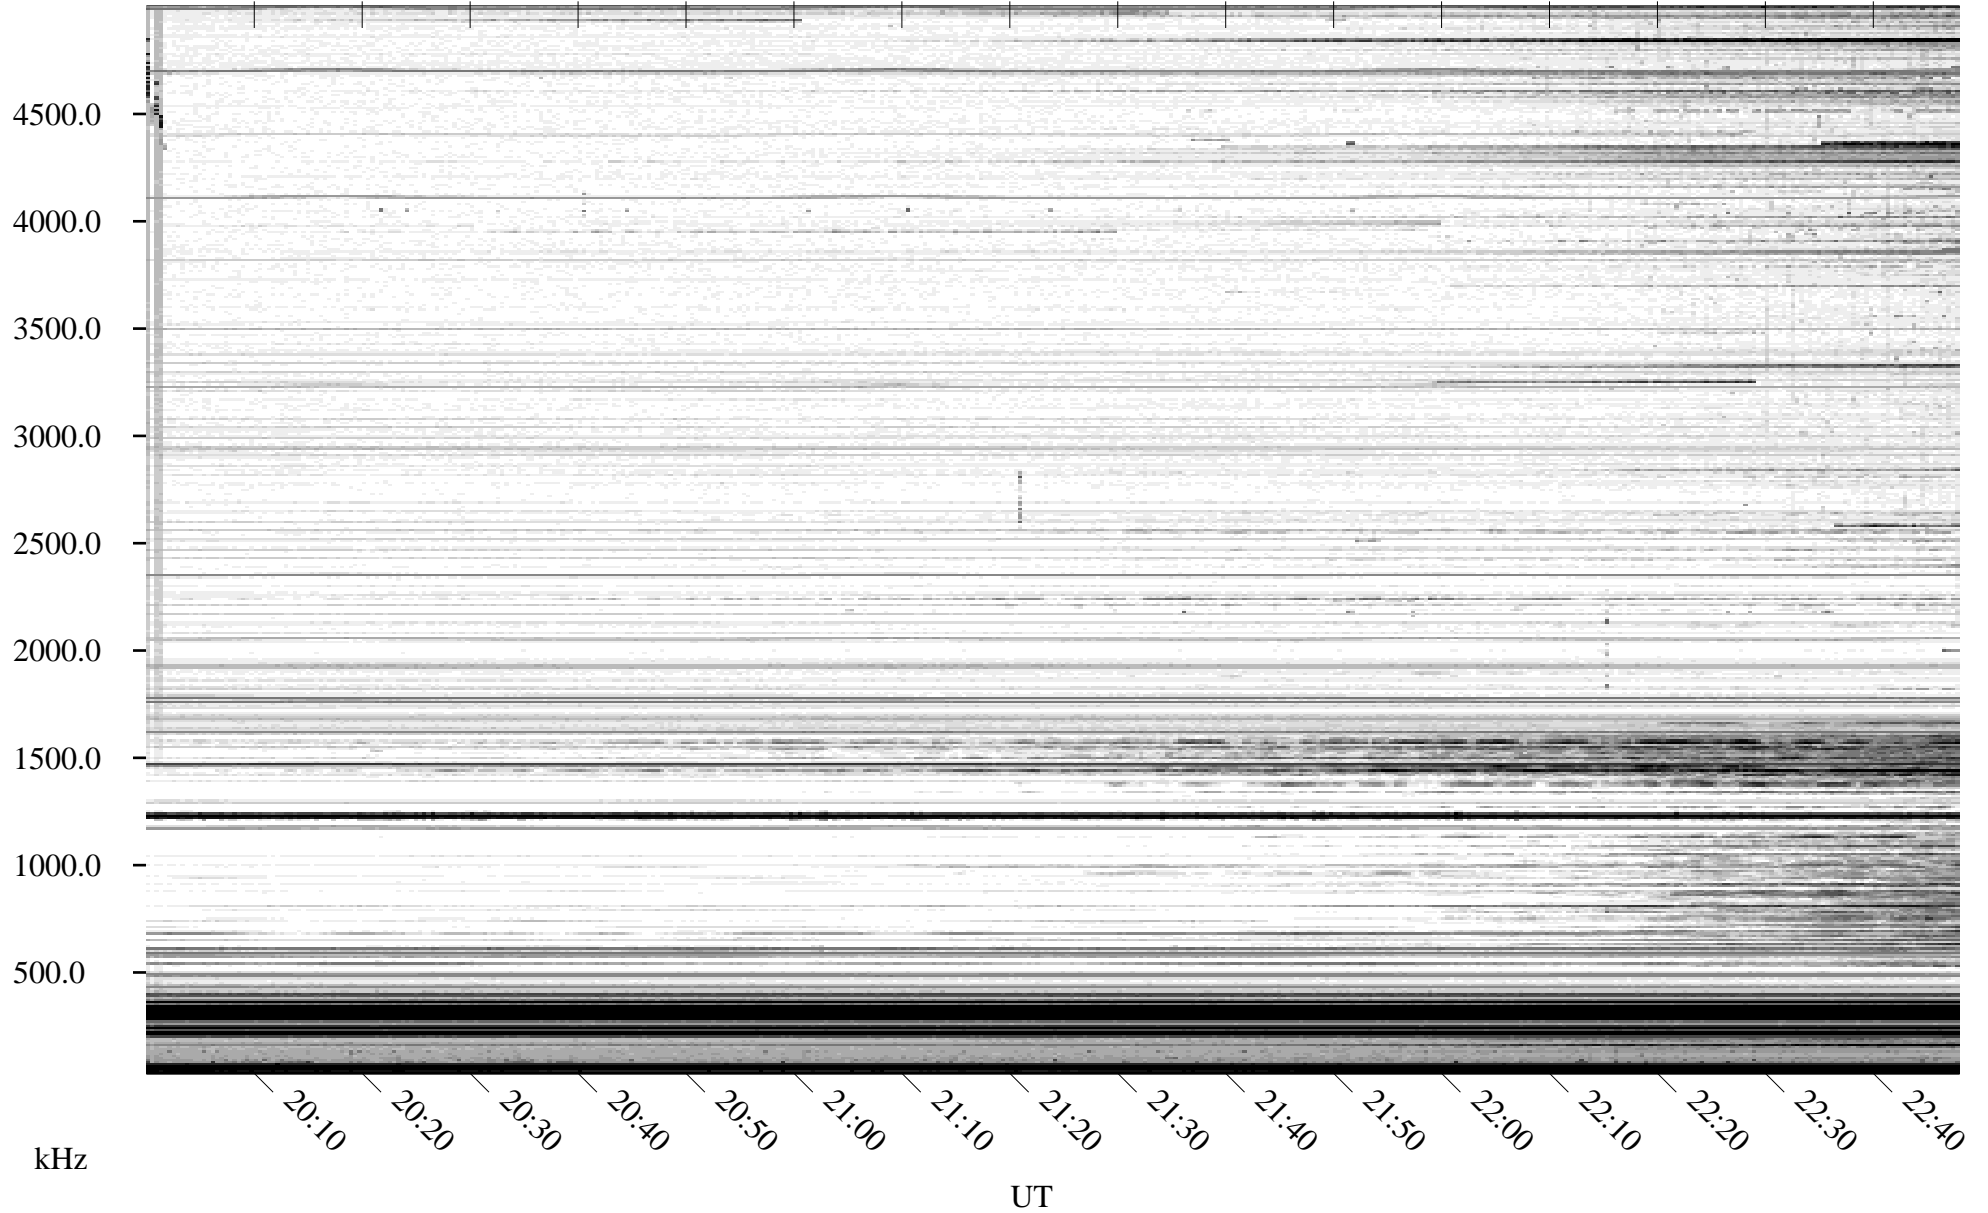

10/02/2010 Churchill, Manitoba

Linear Scale Black = 161 White = 15

ch102751.r00SUm max_12

Page 1

10/02/2010 Churchill, Manitoba

Linear Scale Black = 161 White = 15

ch102751.r00SUm max_12

Page 2

10/03/2010 Churchill, Manitoba

Linear Scale Black = 161 White = 15

ch102751.r00SUm max_12

Page 3

10/03/2010 Churchill, Manitoba

Linear Scale Black = 161 White = 15

ch102751.r00SUm max_12

Page 4

10/03/2010 Churchill, Manitoba

Linear Scale Black = 161 White = 15

ch102751.r00SUm max_12

Page 5

10/03/2010 Churchill, Manitoba

Linear Scale Black = 161 White = 15

ch102751.r00SUm max_12

Page 6

10/03/2010 Churchill, Manitoba

Linear Scale Black = 161 White = 15

ch102751.r00SUm max_12

Page 7

10/03/2010 Churchill, Manitoba

Linear Scale Black = 161 White = 15

ch102751.r00SUm max_12

Page 8