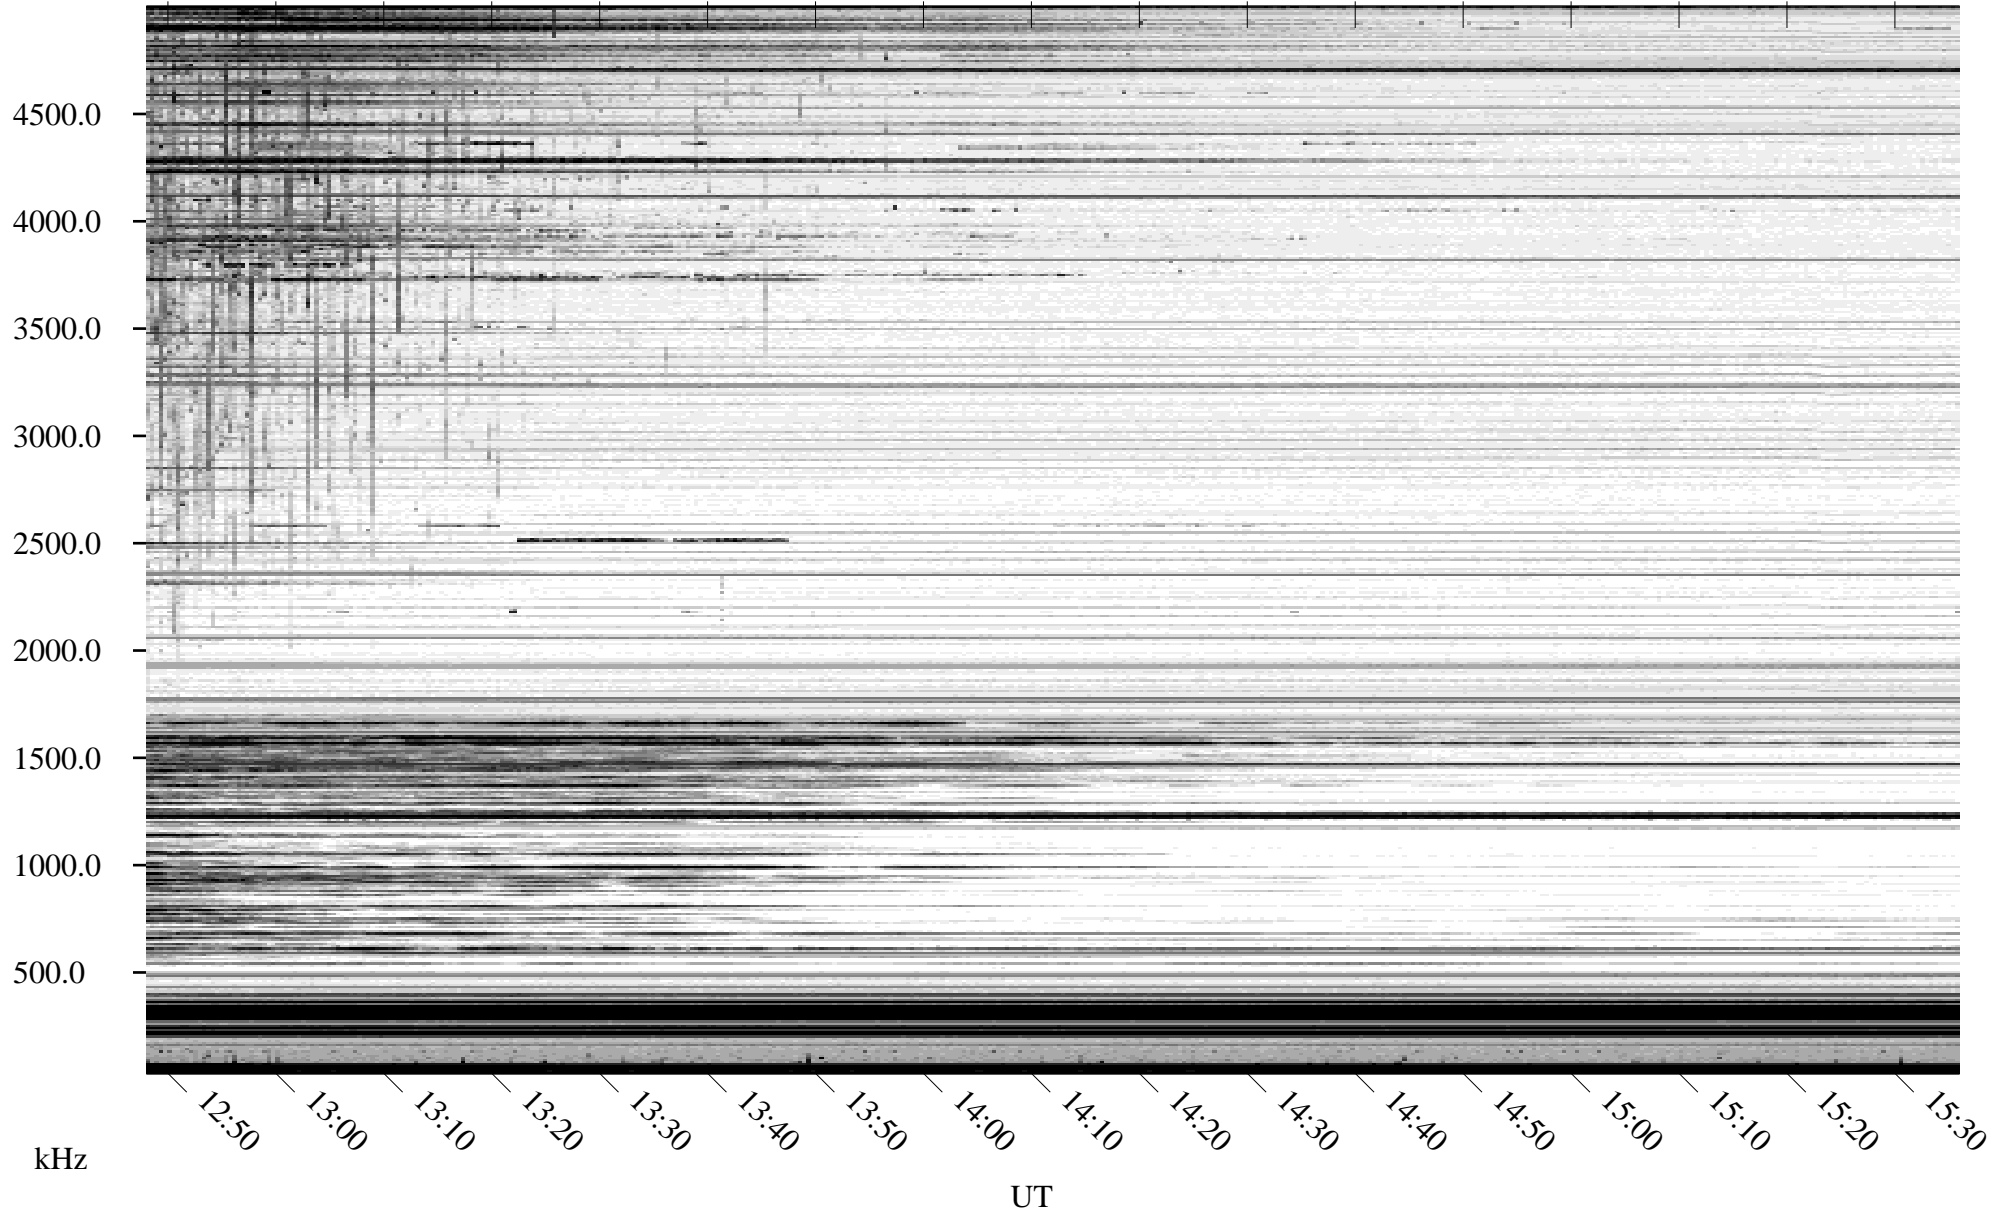

# 10/04/2010 Churchill, Manitoba

Linear Scale    Black = 161    White = 15

ch10276l.r00SUm max\_12

Page 5

# 10/04/2010 Churchill, Manitoba

Linear Scale    Black = 161    White = 15

ch10276l.r00SUm max\_12

Page 6

# 10/04/2010 Churchill, Manitoba

Linear Scale    Black = 161    White = 15

ch10276l.r00SUm max\_12

Page 7

# 10/04/2010 Churchill, Manitoba

Linear Scale    Black = 161    White = 15

ch10276l.r00SUm max\_12