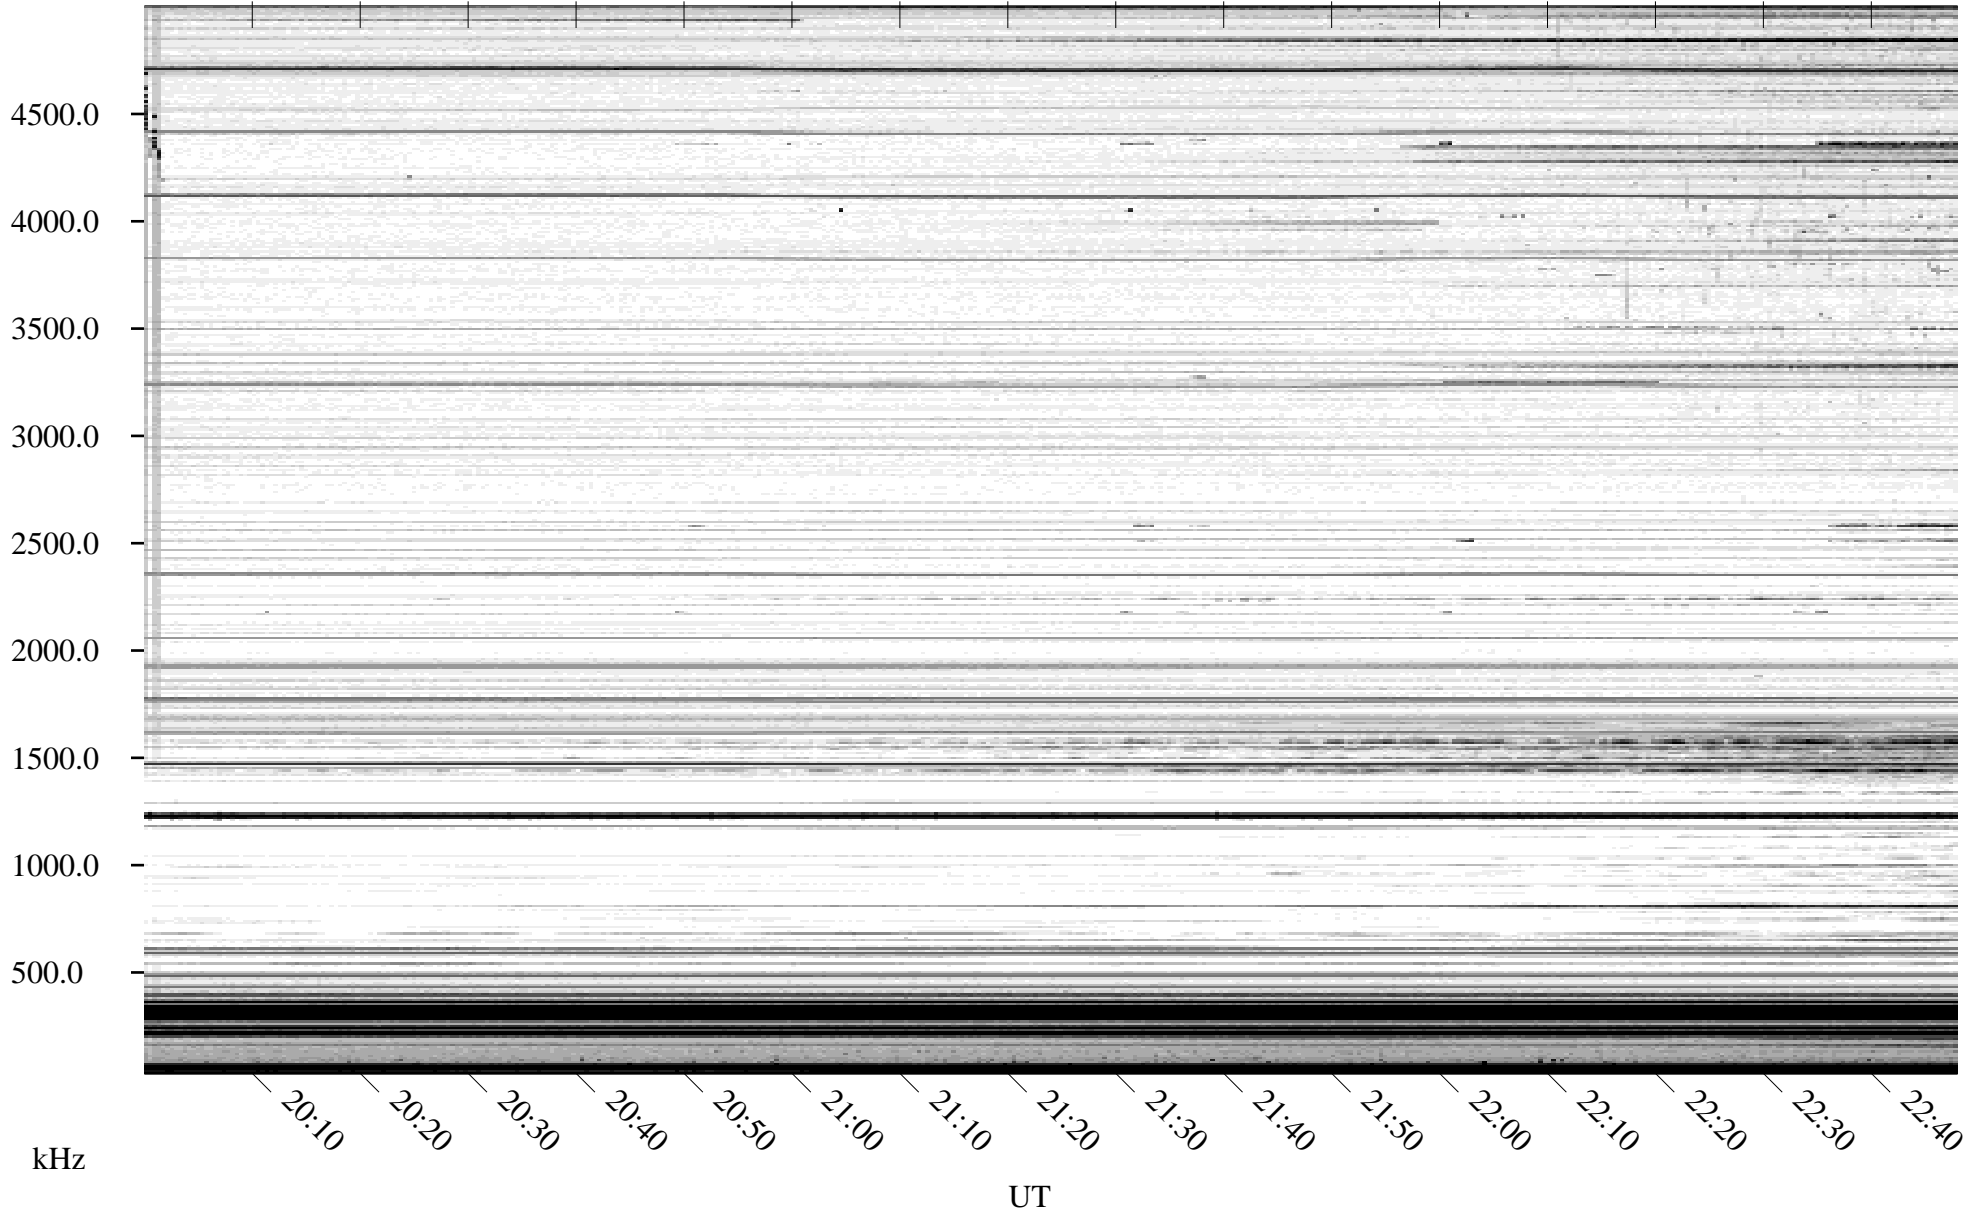

# 10/03/2010 Churchill, Manitoba

Linear Scale    Black = 161    White = 15

ch10276l.r00SUm max\_12

Page 1

# 10/03/2010 Churchill, Manitoba

Linear Scale    Black = 161    White = 15

ch10276l.r00SUm max\_12

Page 2

# 10/04/2010 Churchill, Manitoba

Linear Scale    Black = 161    White = 15

ch10276l.r00SUm max\_12

Page 3

# 10/04/2010 Churchill, Manitoba

Linear Scale    Black = 161    White = 15

ch10276l.r00SUm max\_12

Page 4