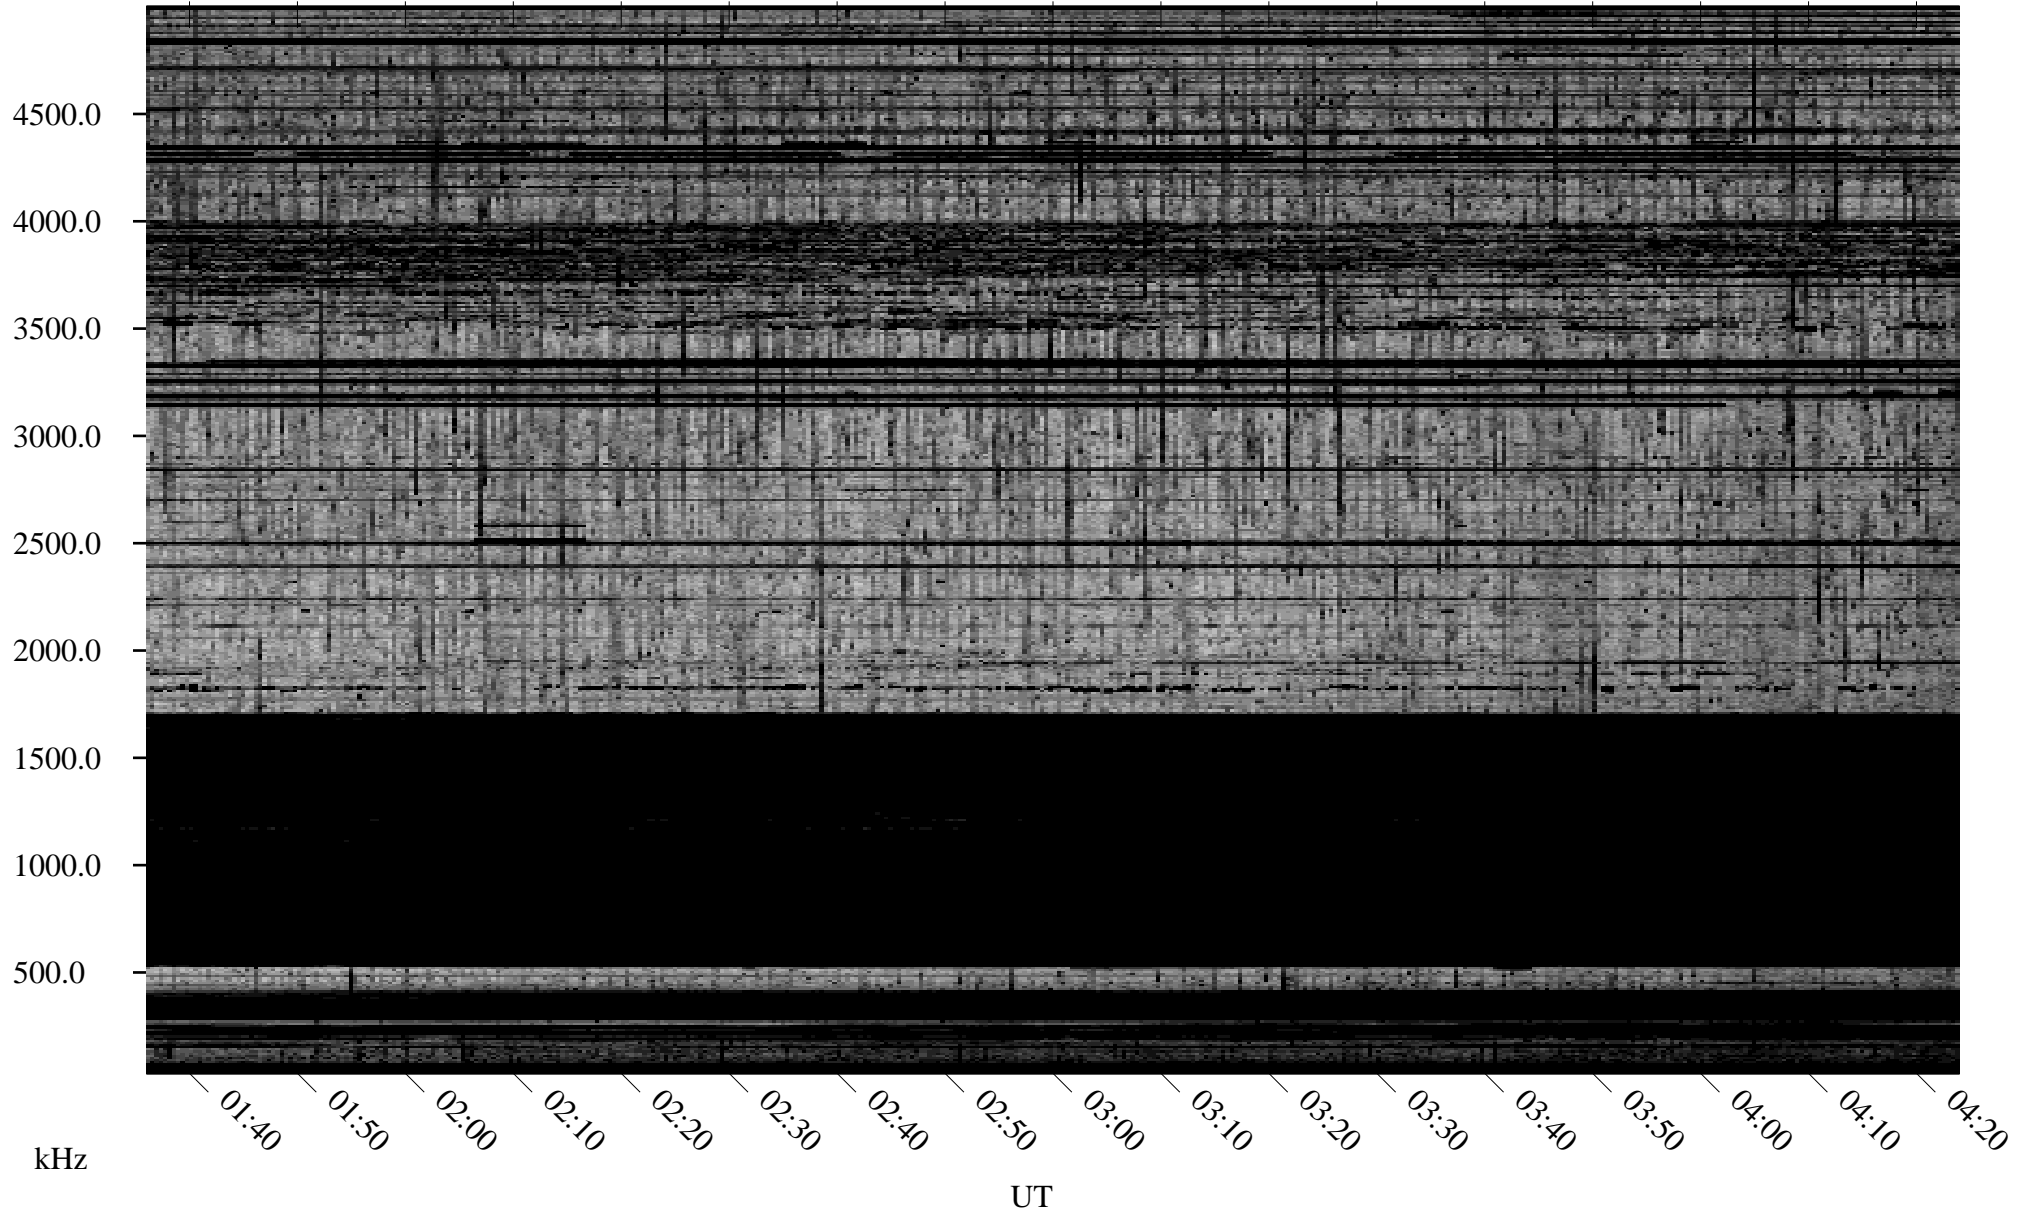

# 10/03/2010 Churchill, Manitoba

Linear Scale    Black = 161    White = 15

ch10276l.r00SUm max\_12

Page 1

# 10/03/2010 Churchill, Manitoba

Linear Scale    Black = 161    White = 15

ch10276l.r00SUm max\_12

Page 2

# 10/04/2010 Churchill, Manitoba

Linear Scale    Black = 161    White = 15

ch10276l.r00SUm max\_12

Page 3

# 10/04/2010 Churchill, Manitoba

Linear Scale    Black = 161    White = 15

ch10276l.r00SUm max\_12

Page 4