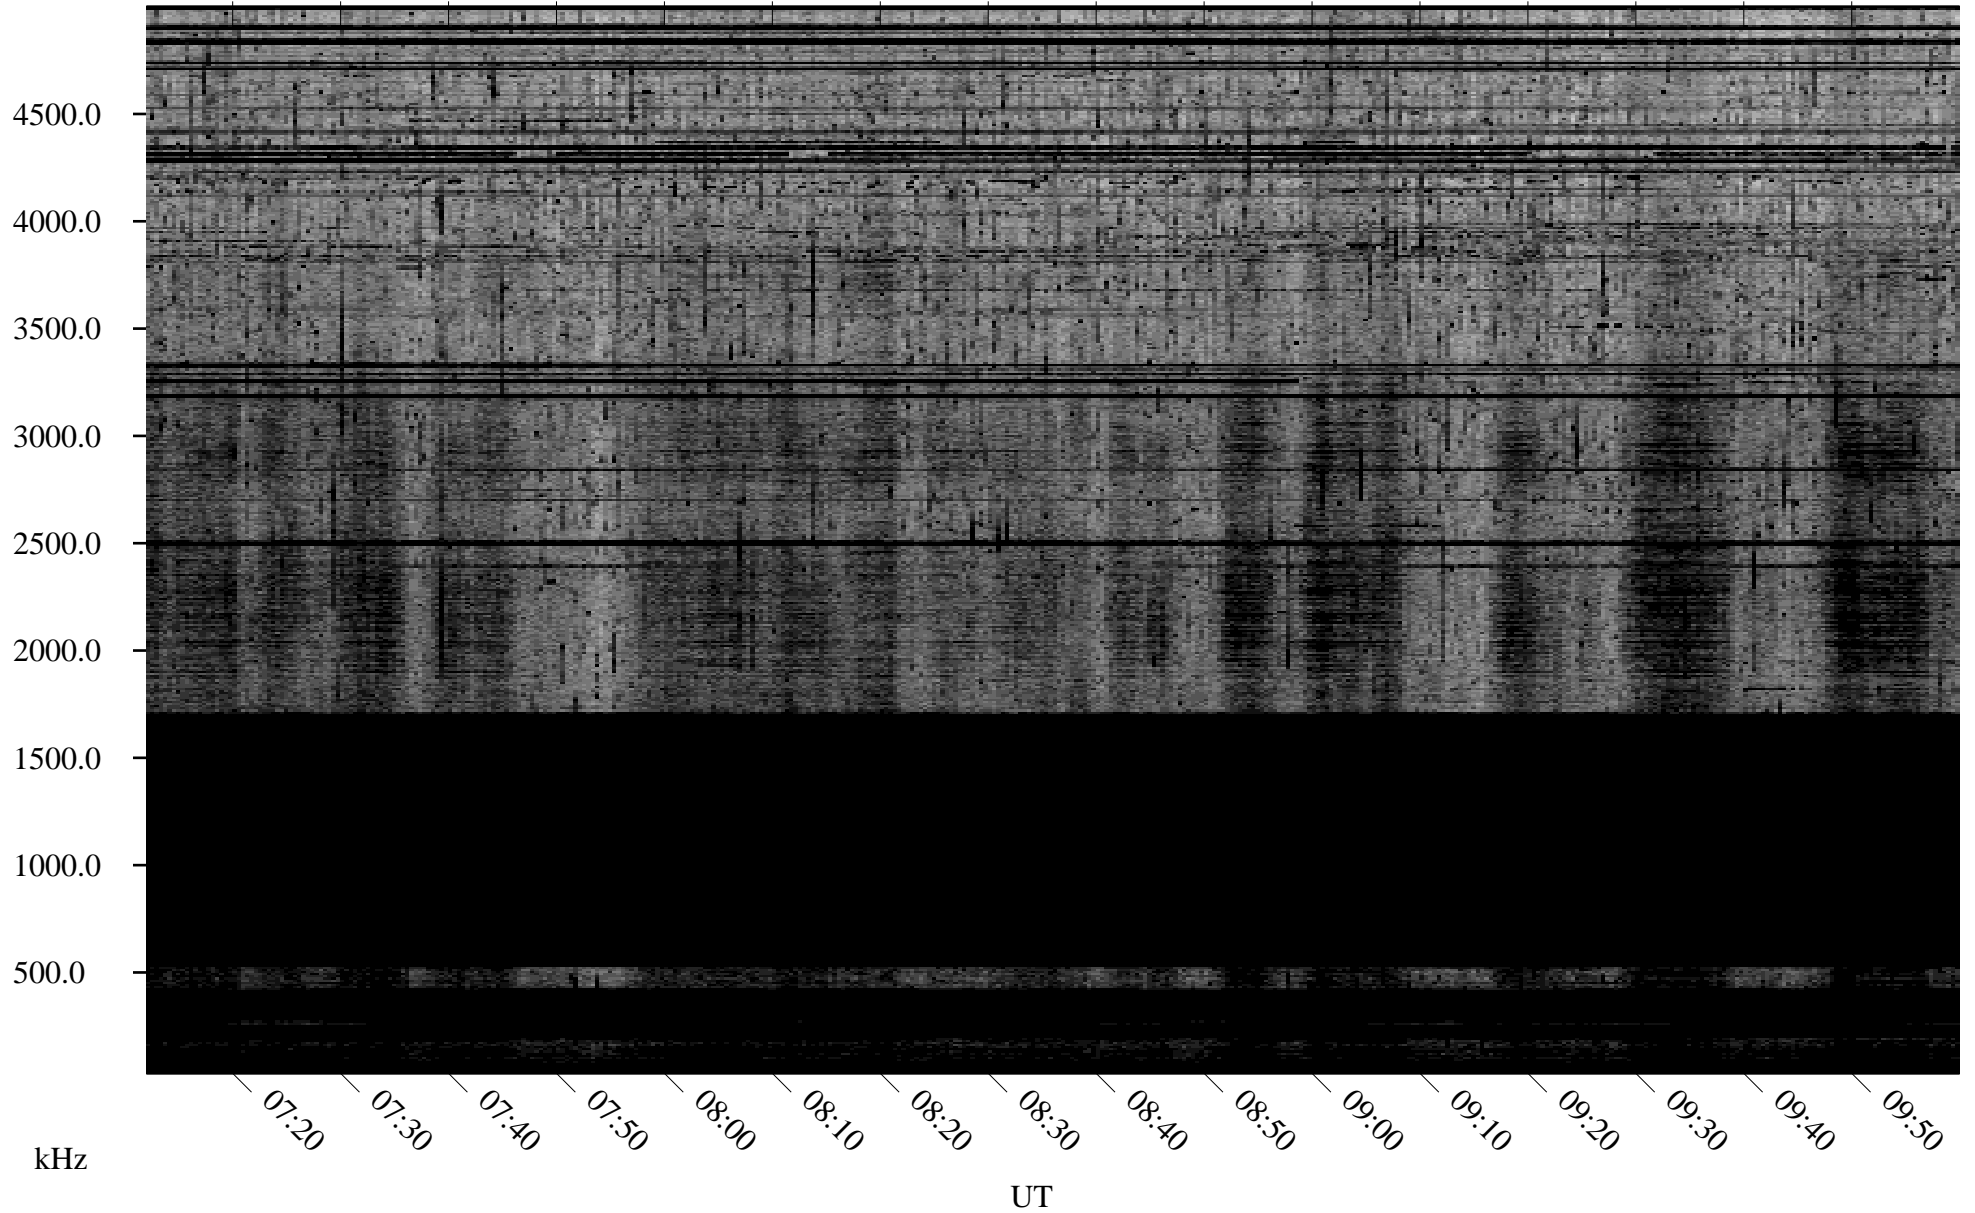

# 10/03/2010 Churchill, Manitoba

Linear Scale    Black = 161    White = 15

ch10276l.r00SUm max\_12

Page 1

# 10/04/2010 Churchill, Manitoba

Linear Scale    Black = 161    White = 15

ch10276l.r00SUm max\_12

Page 4

# 10/04/2010 Churchill, Manitoba

Linear Scale    Black = 161    White = 15

ch10276l.r00SUm max\_12

Page 5

# 10/04/2010 Churchill, Manitoba

Linear Scale    Black = 161    White = 15

ch10276l.r00SUm max\_12

Page 6