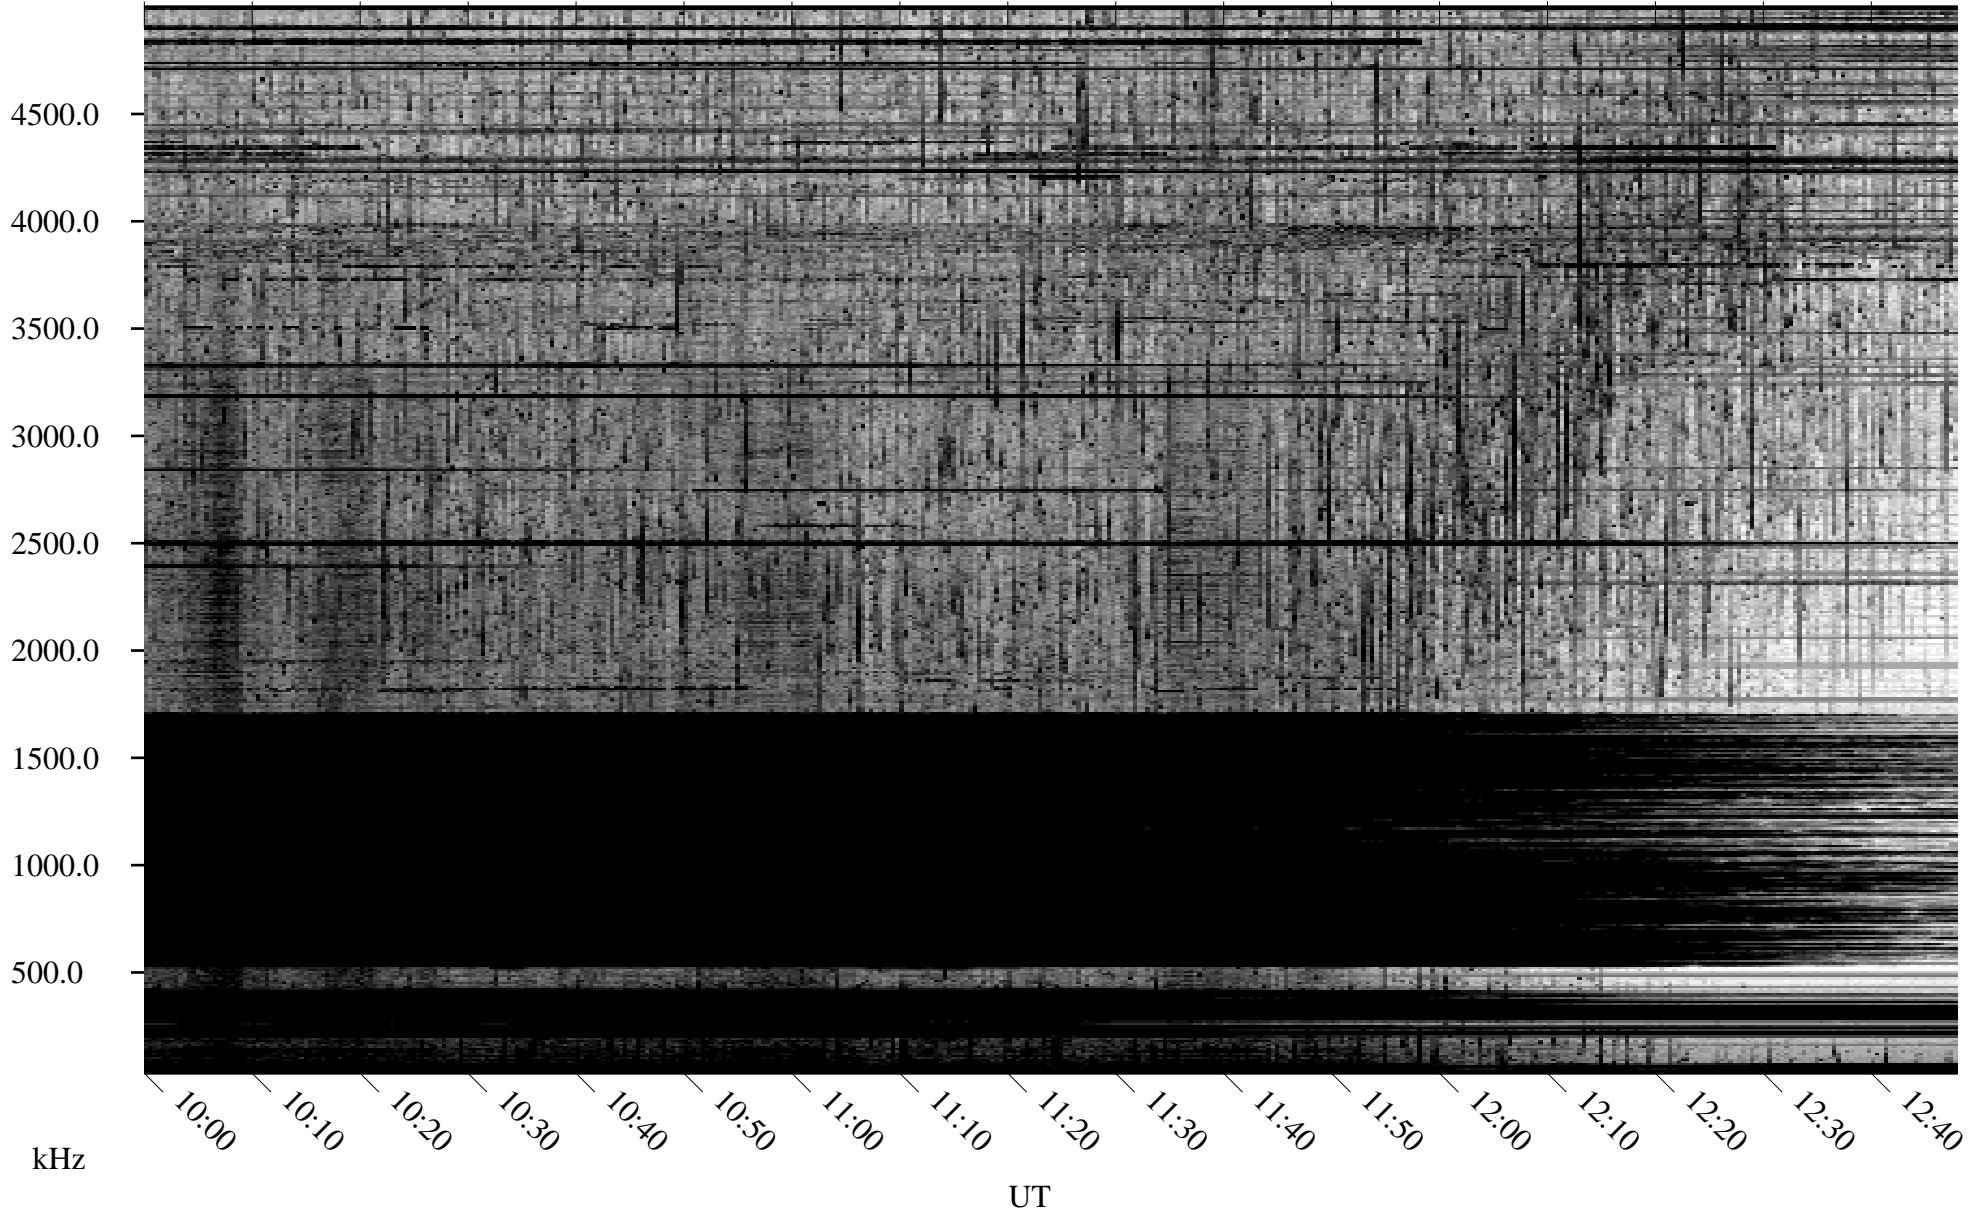

# 10/04/2010 Churchill, Manitoba

Linear Scale    Black = 161    White = 15

ch10276l.r00SUm max\_12

Page 5

# 10/04/2010 Churchill, Manitoba

Linear Scale    Black = 161    White = 15

ch10276l.r00SUm max\_12

Page 6