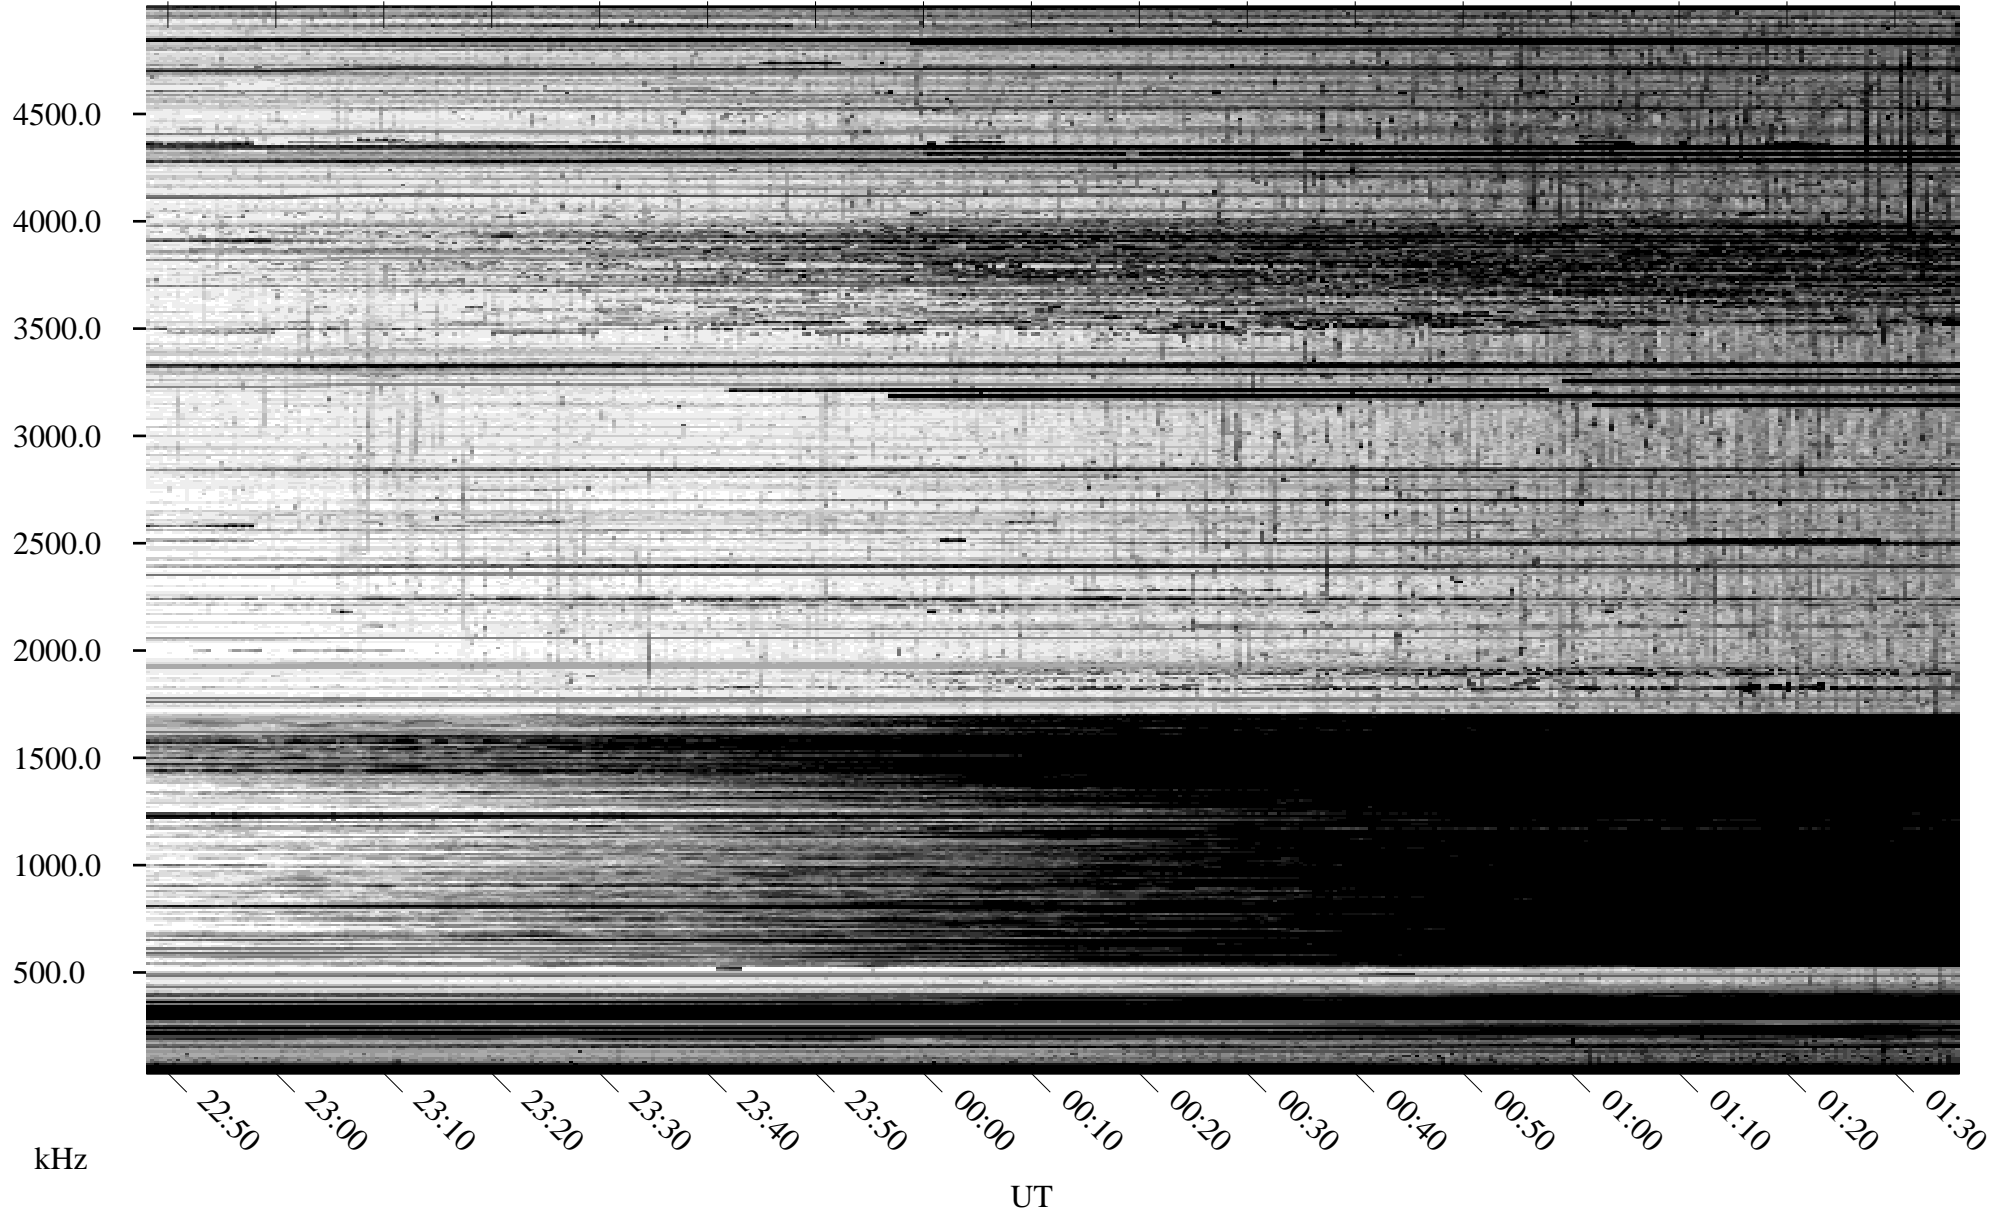

# 10/03/2010 Churchill, Manitoba

Linear Scale    Black = 161    White = 15

ch10276l.r00SUm max\_12

Page 1

# 10/03/2010 Churchill, Manitoba

Linear Scale    Black = 161    White = 15

ch10276l.r00SUm max\_12

Page 2

# 10/04/2010 Churchill, Manitoba

Linear Scale    Black = 161    White = 15

ch10276l.r00SUm max\_12

Page 3

# 10/04/2010 Churchill, Manitoba

Linear Scale    Black = 161    White = 15

ch10276l.r00SUm max\_12

Page 4