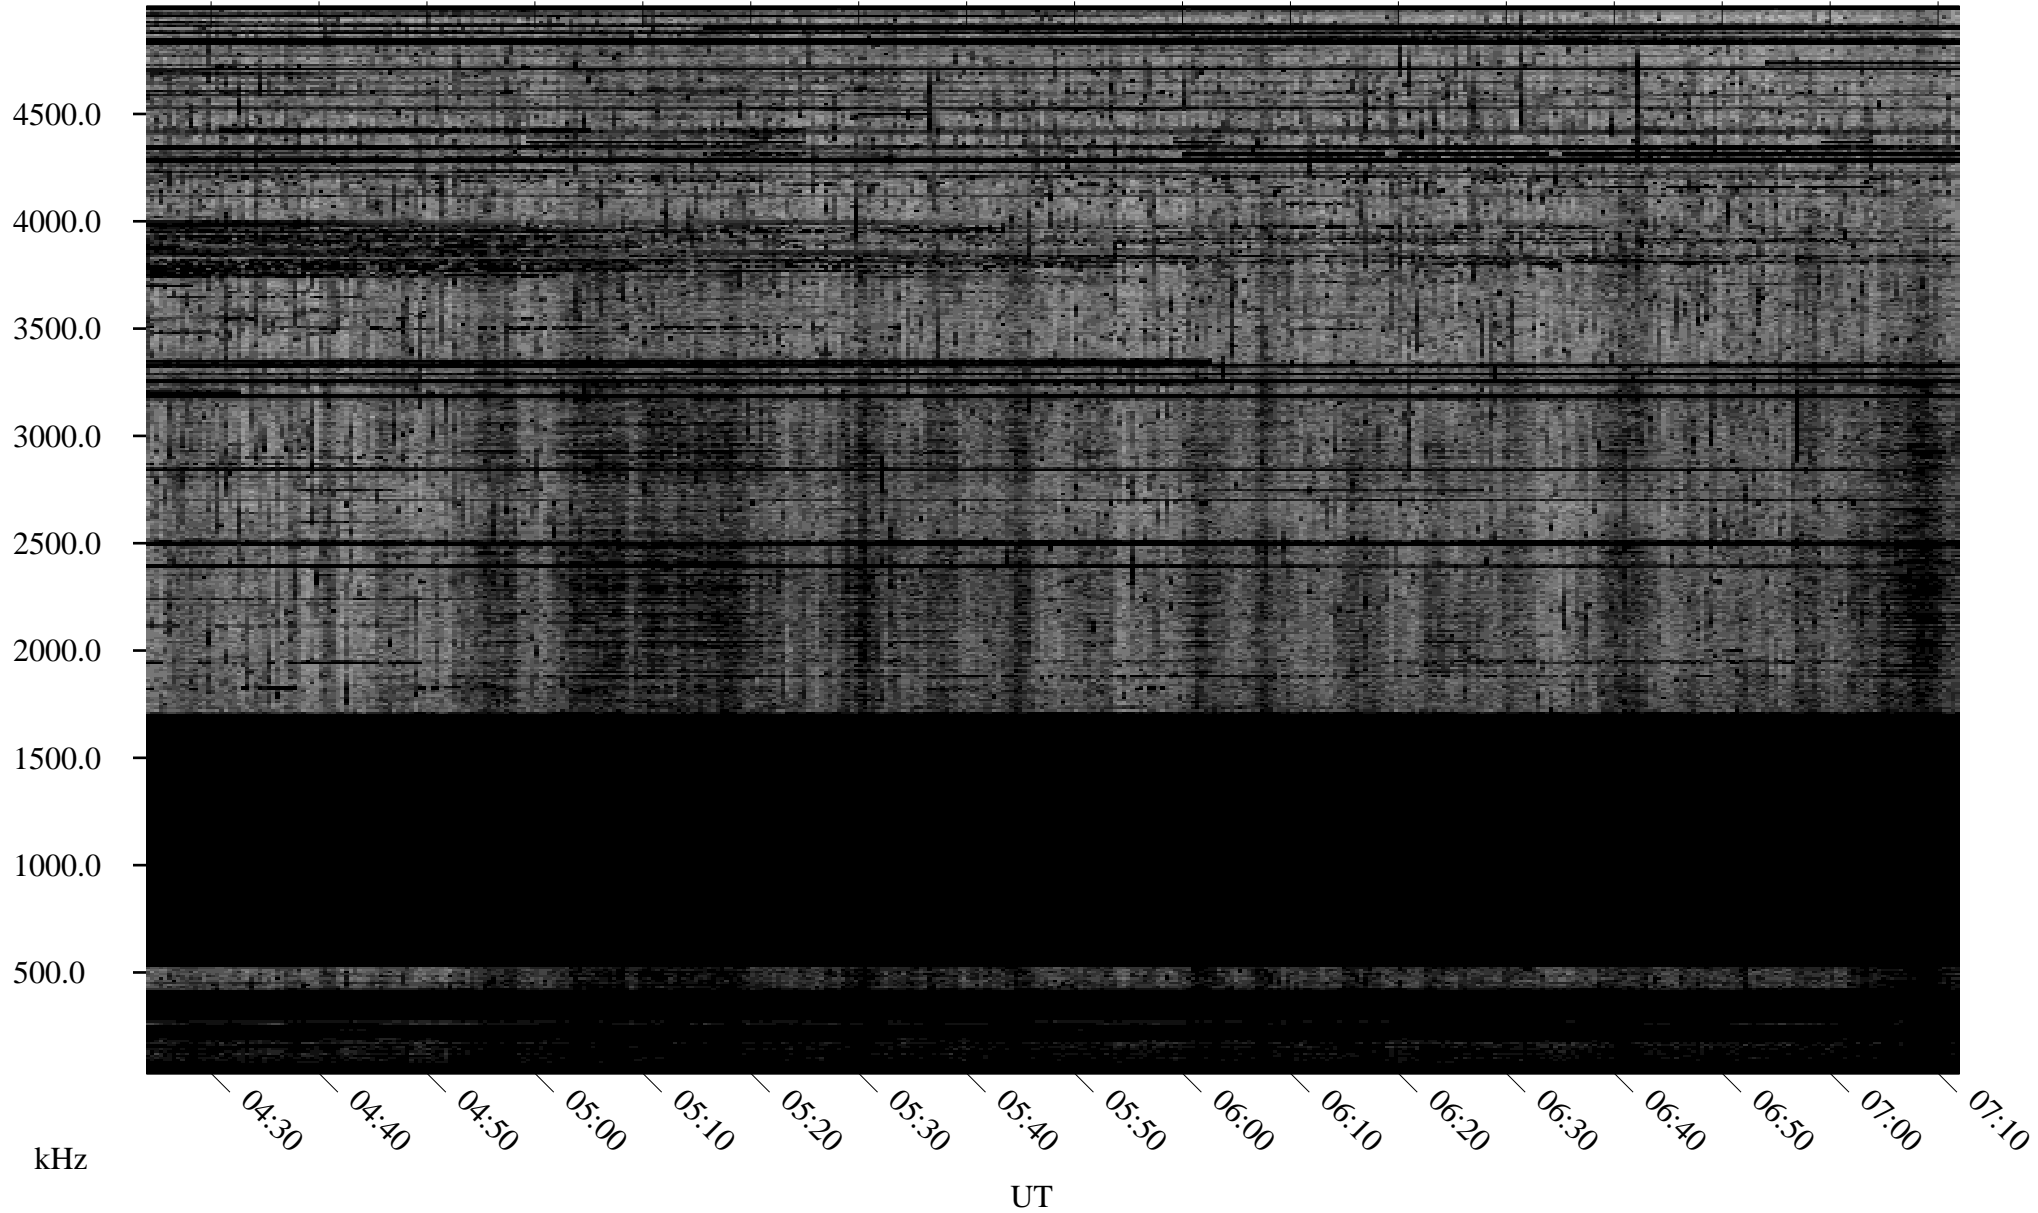

# 10/03/2010 Churchill, Manitoba

Linear Scale    Black = 161    White = 15

ch10276l.r00SUm max\_12

Page 1

# 10/03/2010 Churchill, Manitoba

Linear Scale    Black = 161    White = 15

ch10276l.r00SUm max\_12

Page 2

# 10/04/2010 Churchill, Manitoba

Linear Scale    Black = 161    White = 15

ch10276l.r00SUm max\_12

Page 3

# 10/04/2010 Churchill, Manitoba

Linear Scale    Black = 161    White = 15

ch10276l.r00SUm max\_12

Page 4