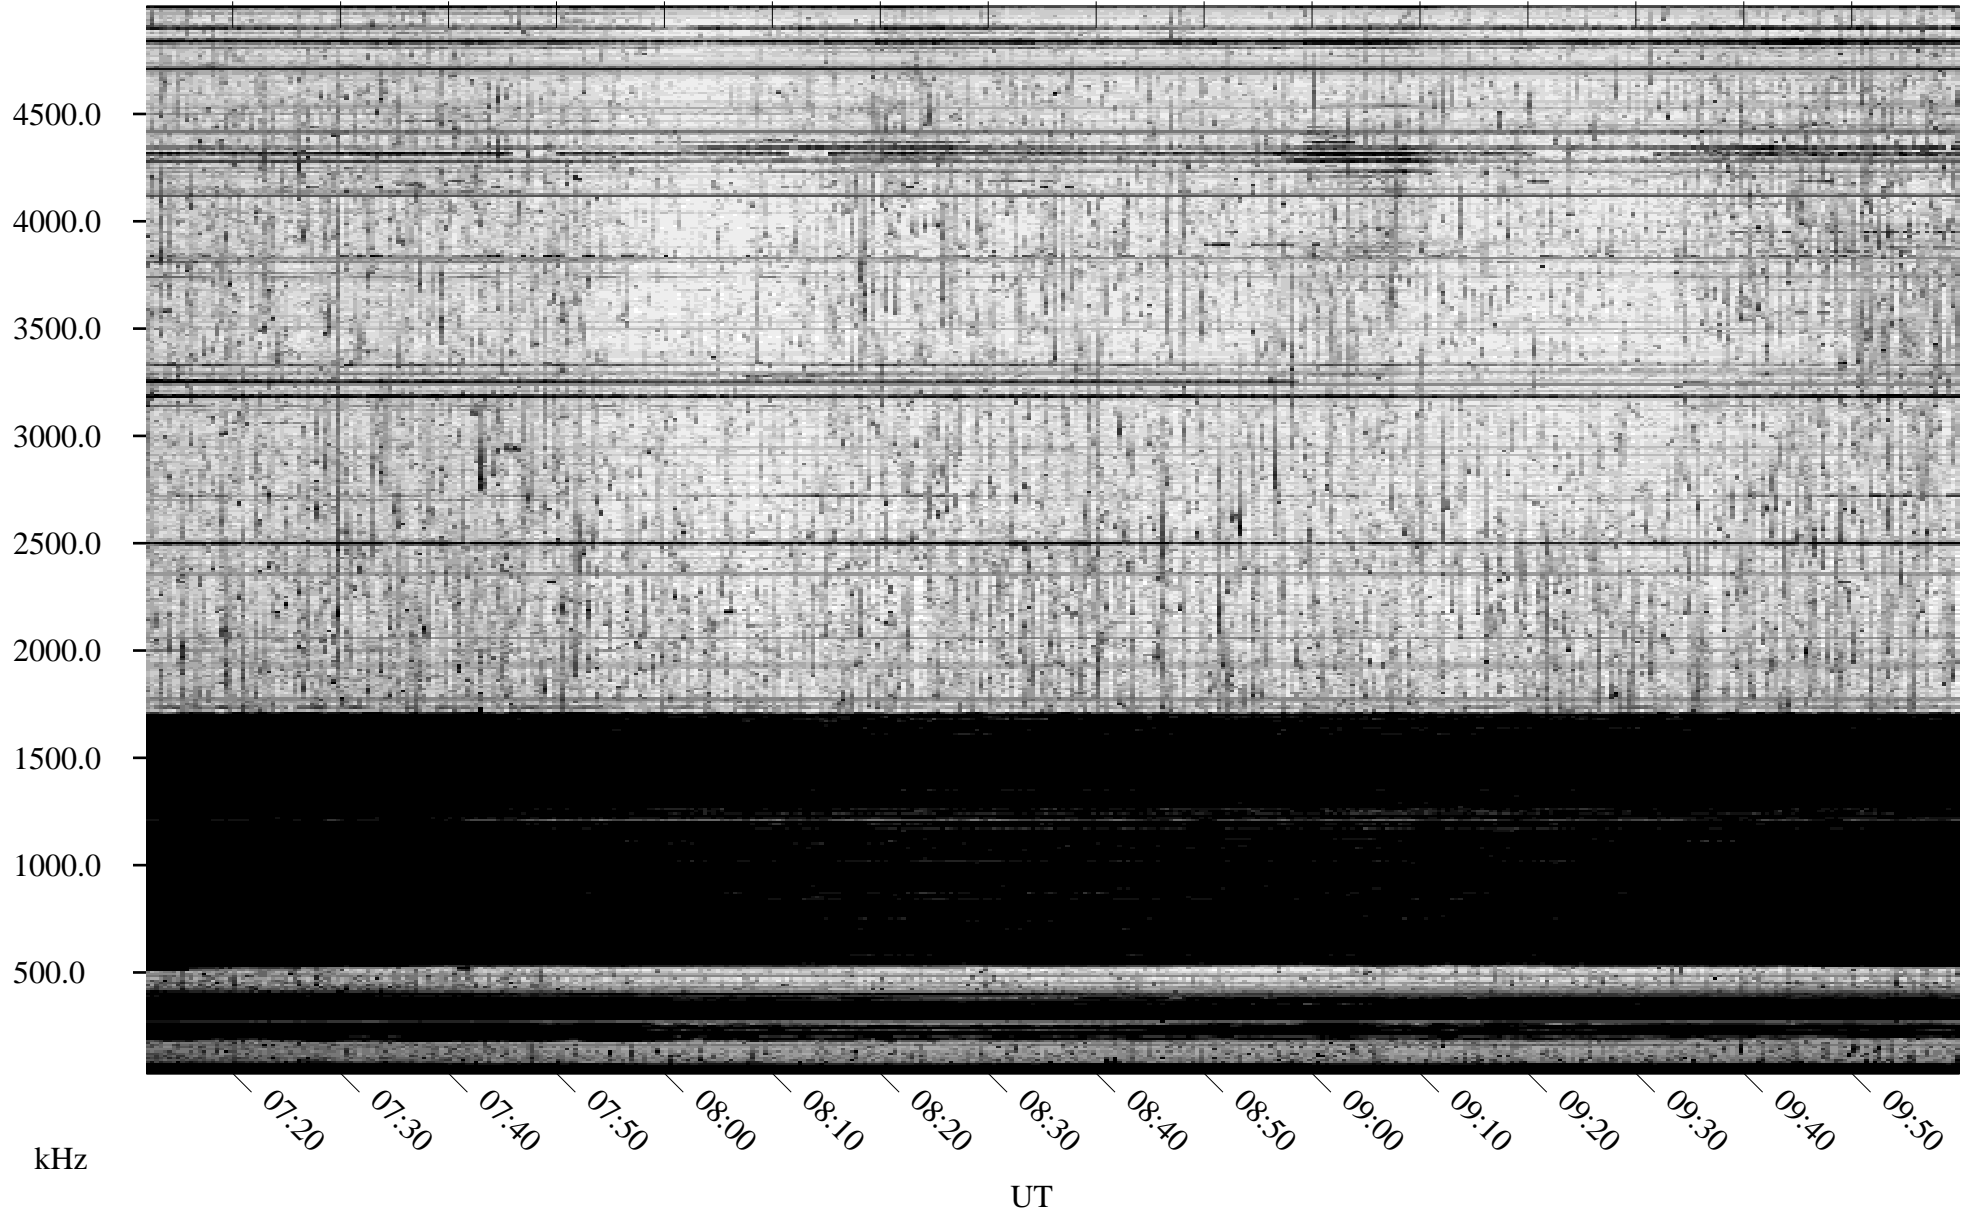

# 10/05/2010 Churchill, Manitoba

Linear Scale    Black = 161    White = 15

ch102771.r00SUm max\_12

Page 4

# 10/05/2010 Churchill, Manitoba

Linear Scale    Black = 161    White = 15

ch102771.r00SUm max\_12

Page 5

# 10/05/2010 Churchill, Manitoba

Linear Scale    Black = 161    White = 15

ch102771.r00SUm max\_12

Page 6