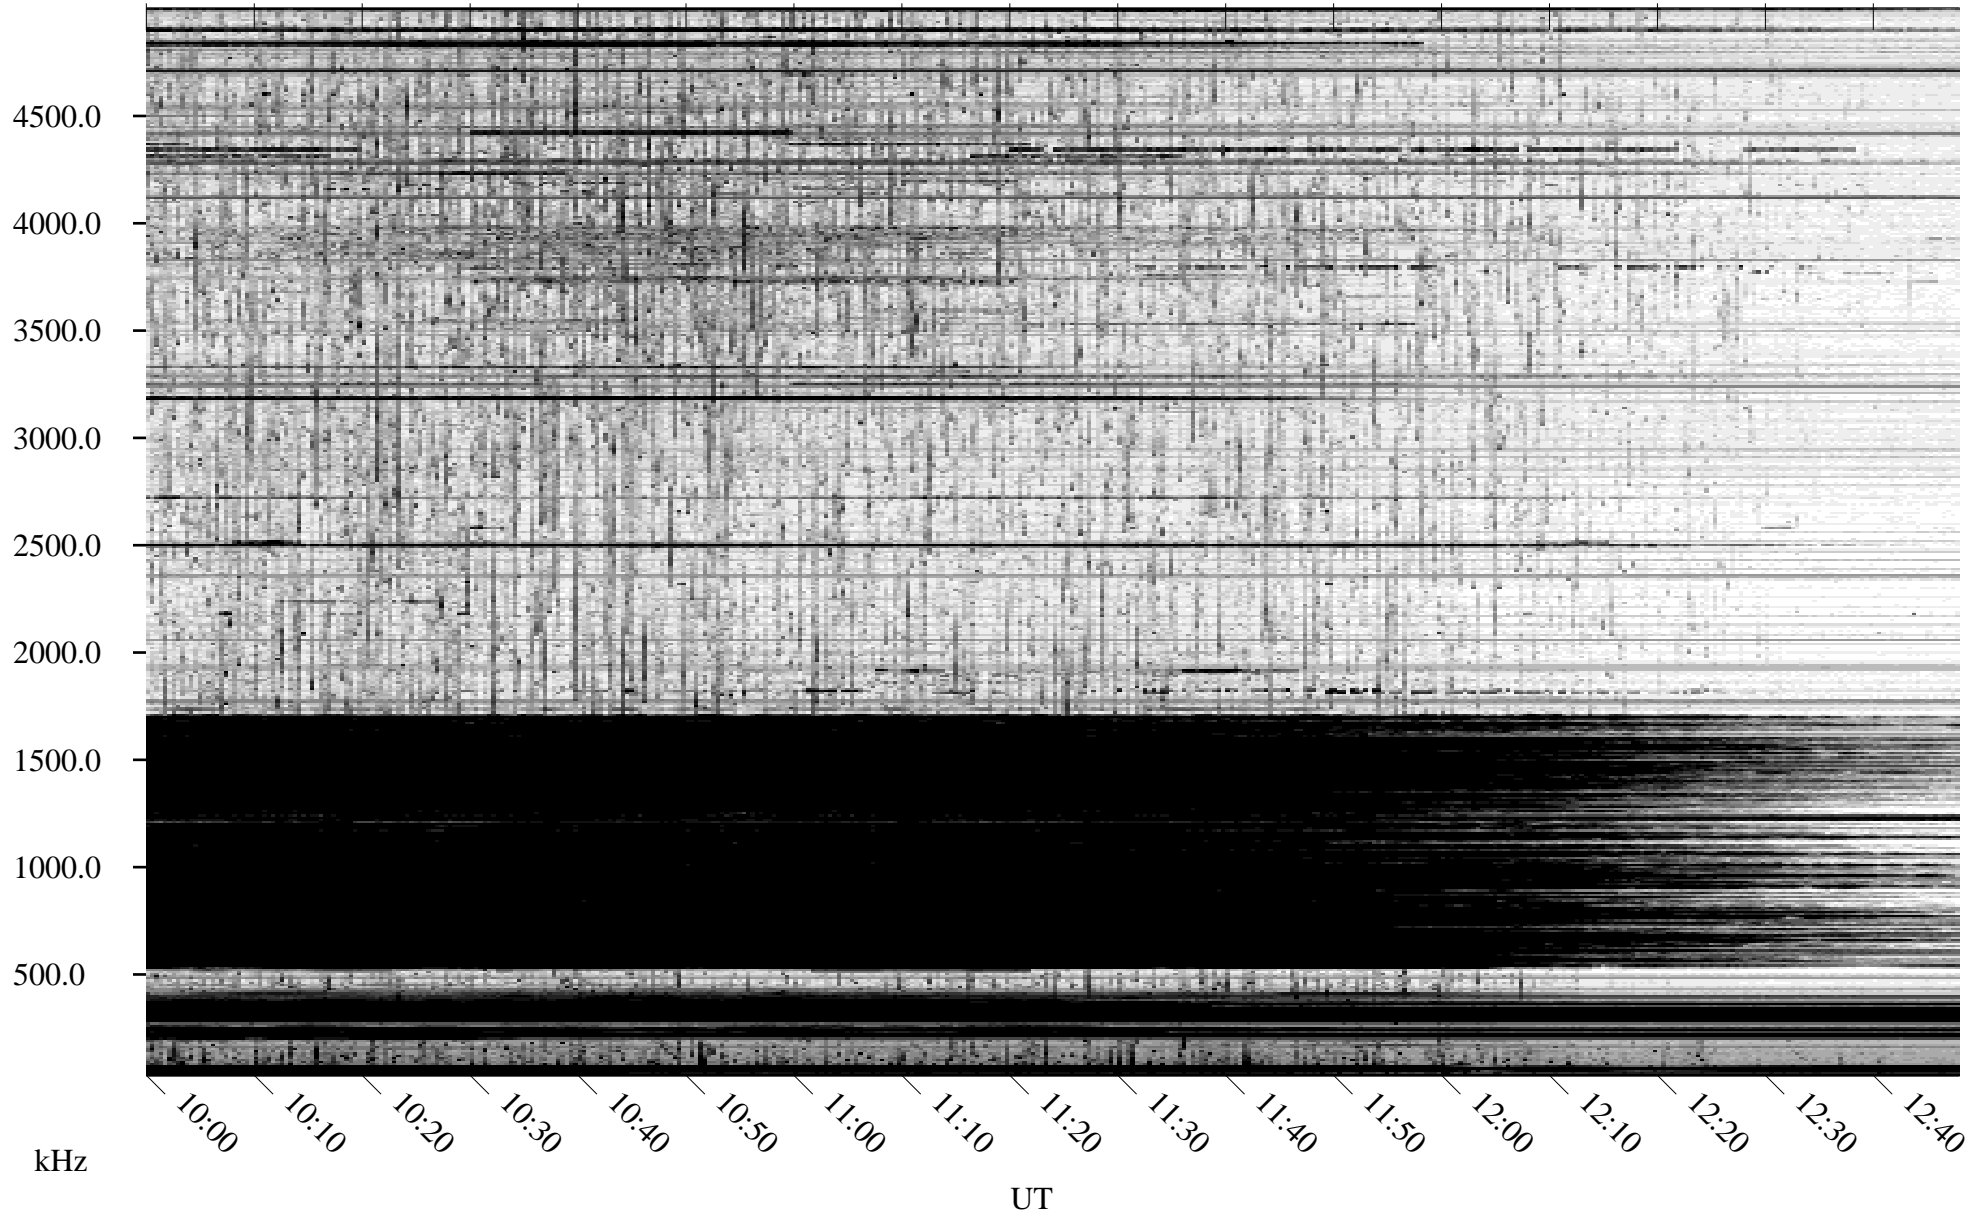

# 10/05/2010 Churchill, Manitoba

Linear Scale    Black = 161    White = 15

ch102771.r00SUm max\_12

Page 4

# 10/05/2010 Churchill, Manitoba

Linear Scale    Black = 161    White = 15

ch102771.r00SUm max\_12

Page 5

# 10/05/2010 Churchill, Manitoba

Linear Scale    Black = 161    White = 15

ch102771.r00SUm max\_12

Page 6

# 10/05/2010 Churchill, Manitoba

Linear Scale    Black = 161    White = 15

ch102771.r00SUm max\_12

Page 7