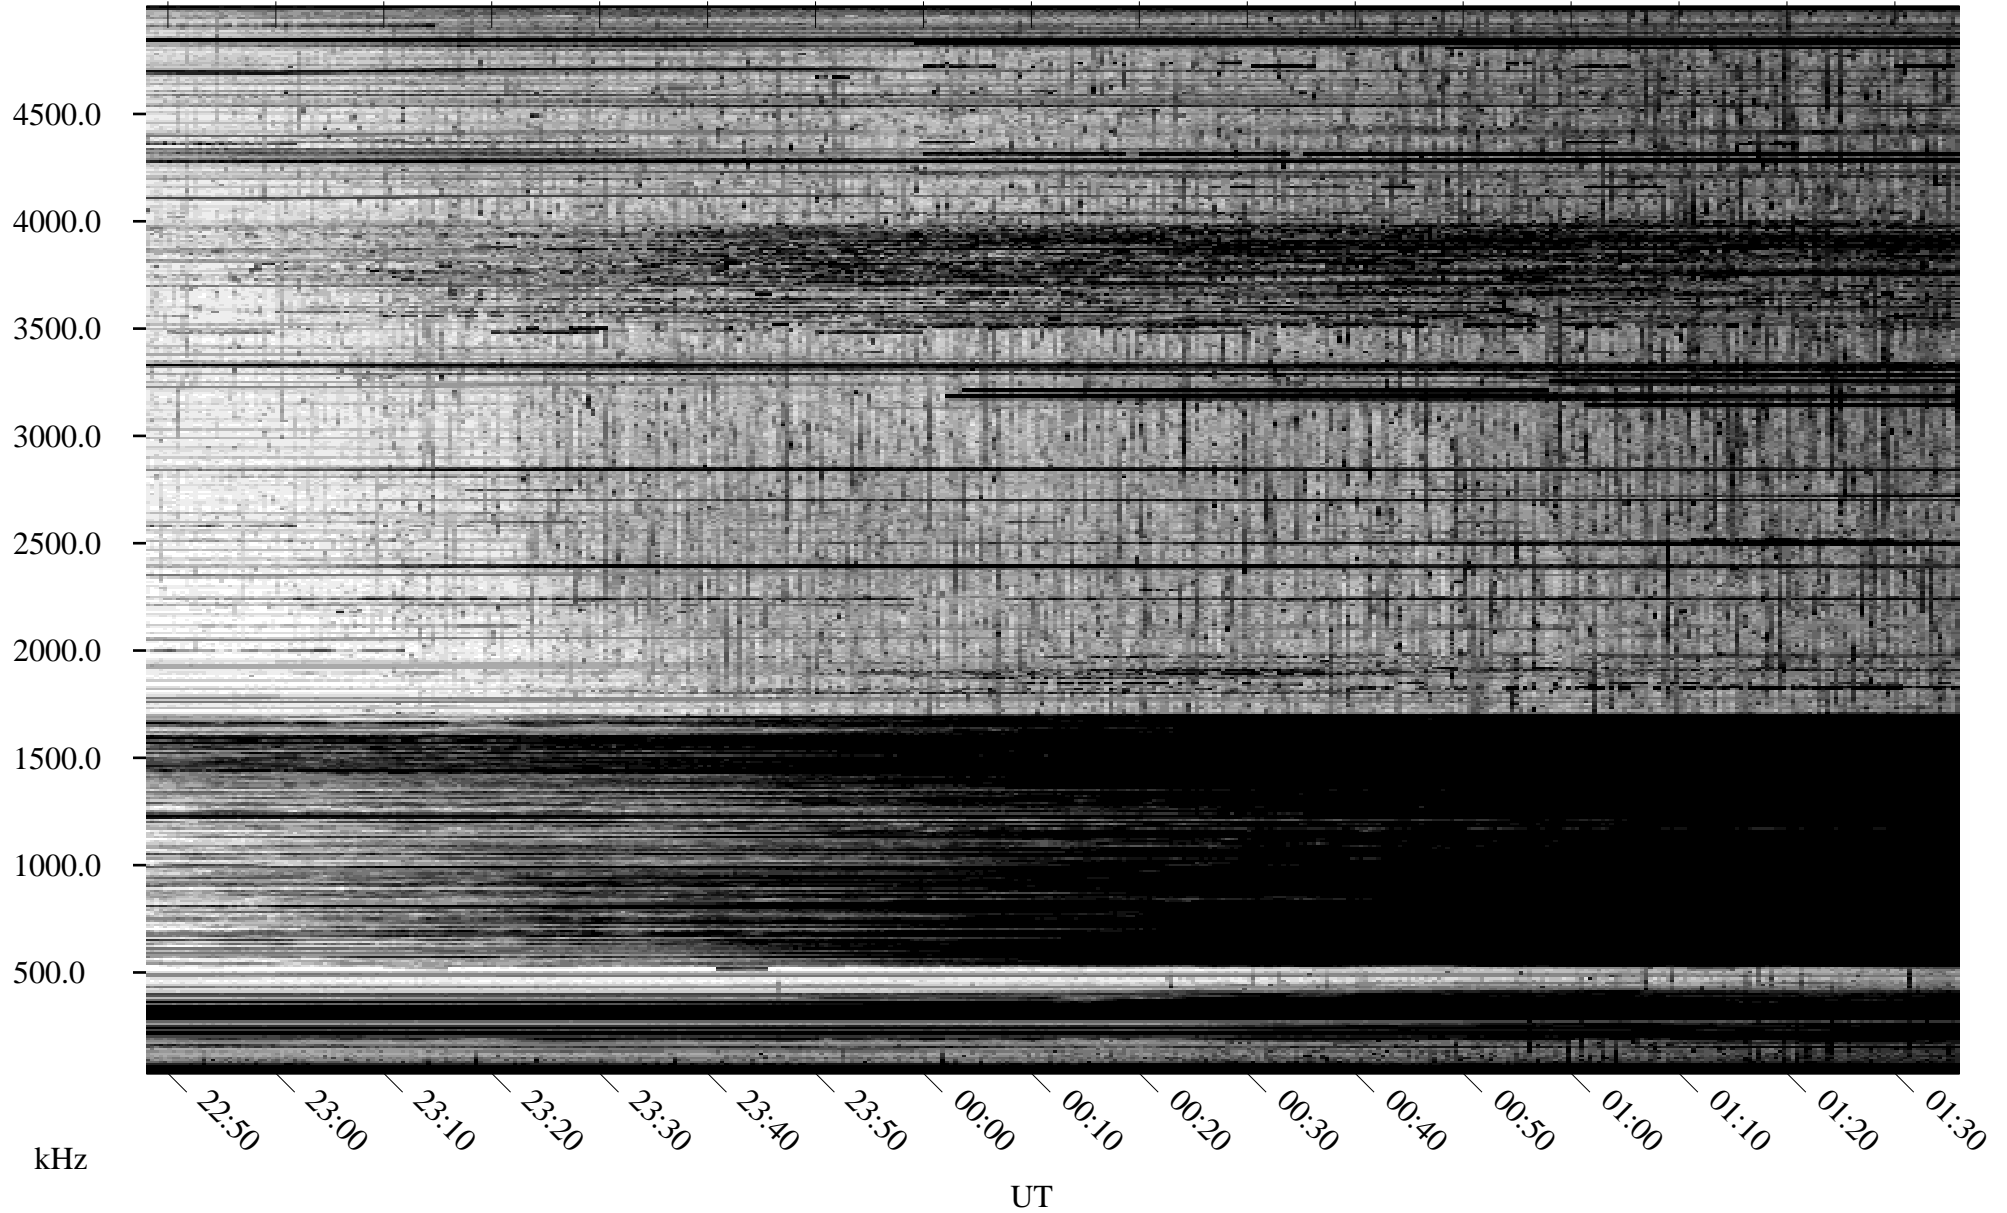

# 10/04/2010 Churchill, Manitoba

Linear Scale    Black = 161    White = 15

ch102771.r00SUm max\_12

Page 1

# 10/04/2010 Churchill, Manitoba

Linear Scale    Black = 161    White = 15

ch102771.r00SUm max\_12

Page 2

# 10/05/2010 Churchill, Manitoba

Linear Scale    Black = 161    White = 15

ch102771.r00SUm max\_12

Page 3

# 10/05/2010 Churchill, Manitoba

Linear Scale    Black = 161    White = 15

ch102771.r00SUm max\_12

Page 4