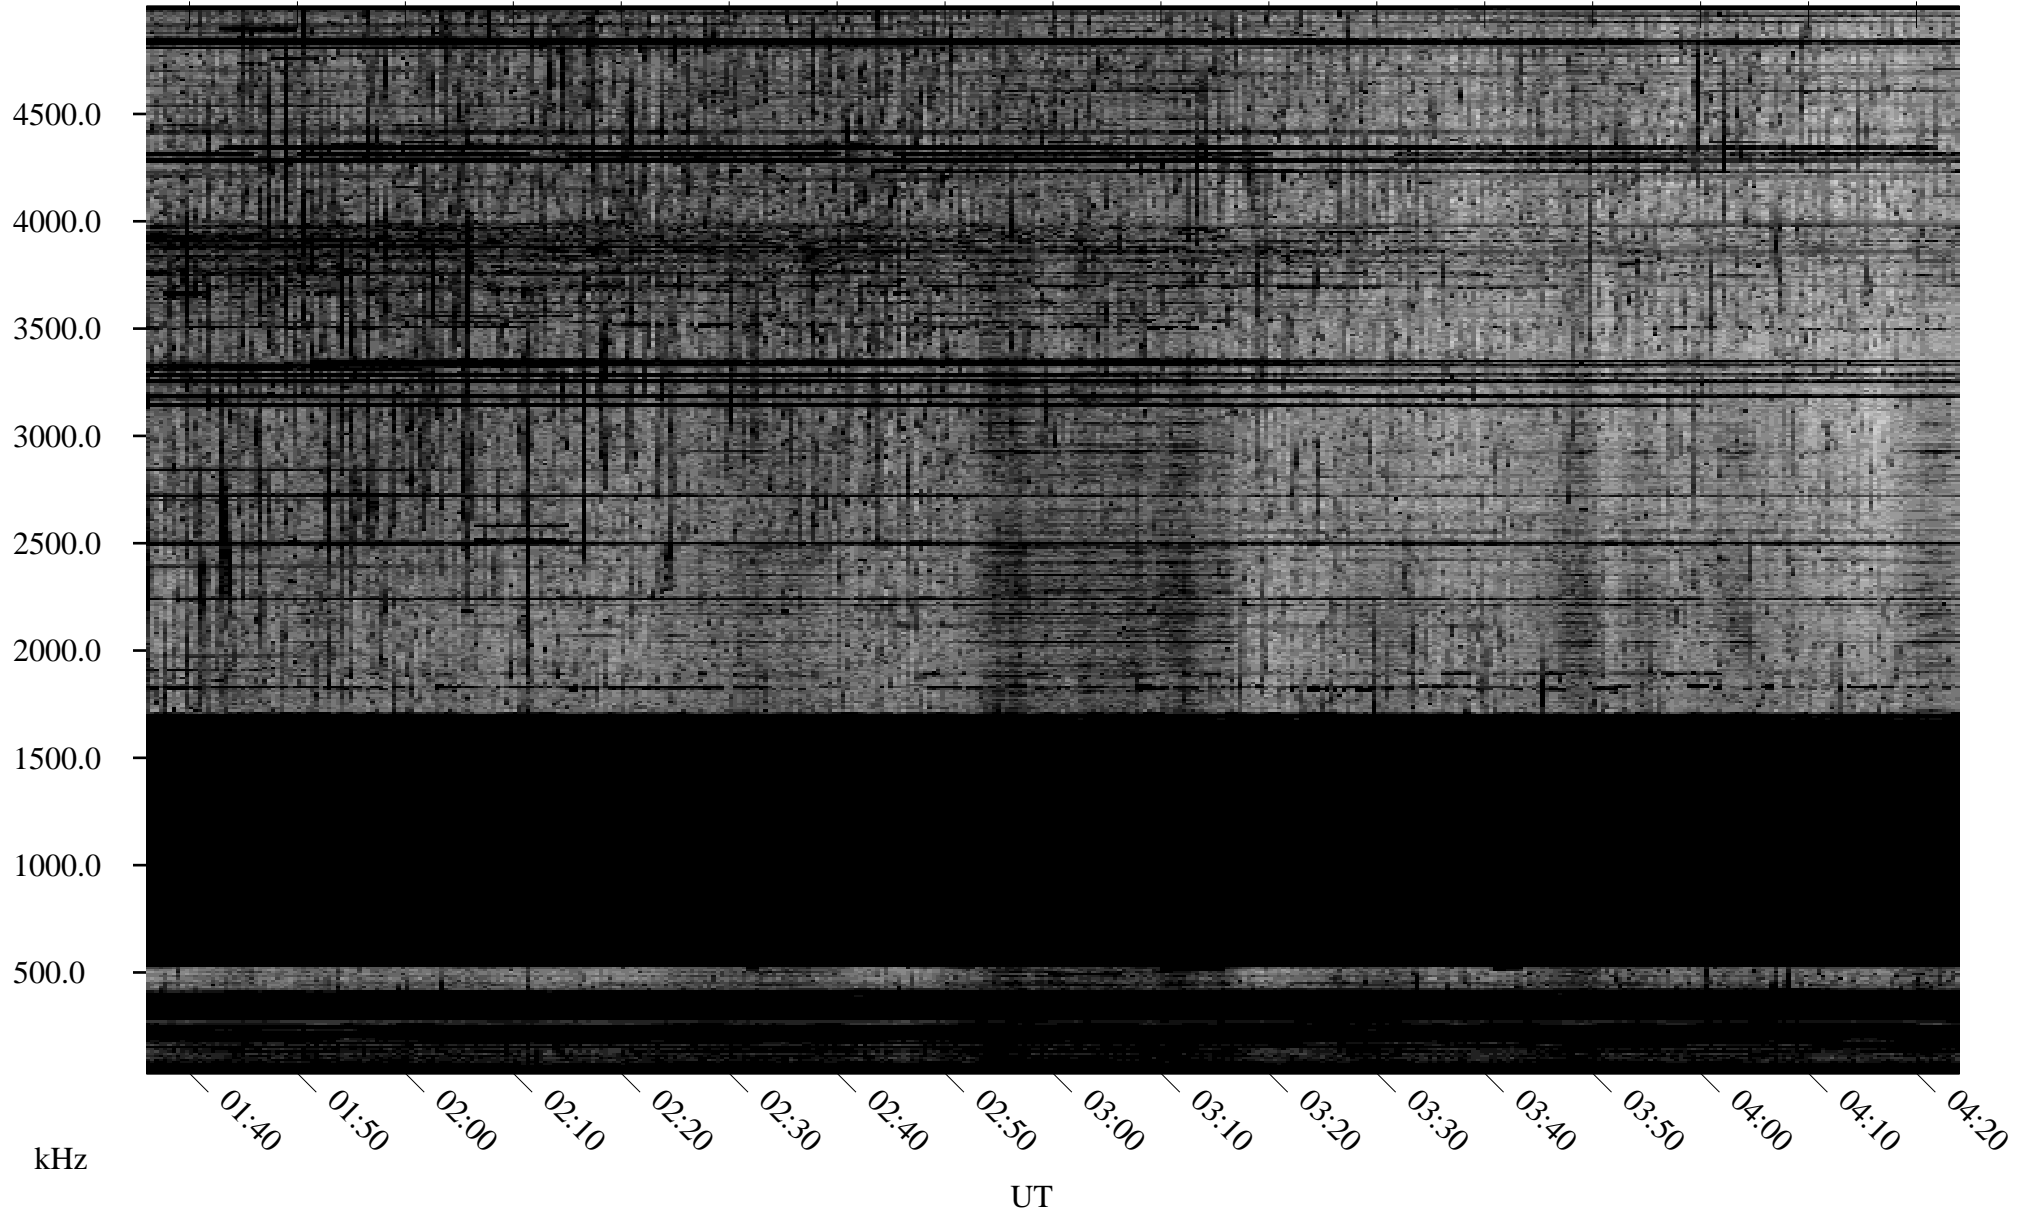

# 10/04/2010 Churchill, Manitoba

Linear Scale    Black = 161    White = 15

ch102771.r00SUm max\_12

Page 1

# 10/04/2010 Churchill, Manitoba

Linear Scale    Black = 161    White = 15

ch102771.r00SUm max\_12

Page 2

# 10/05/2010 Churchill, Manitoba

Linear Scale    Black = 161    White = 15

ch102771.r00SUm max\_12

Page 3

# 10/05/2010 Churchill, Manitoba

Linear Scale    Black = 161    White = 15

ch102771.r00SUm max\_12

Page 4