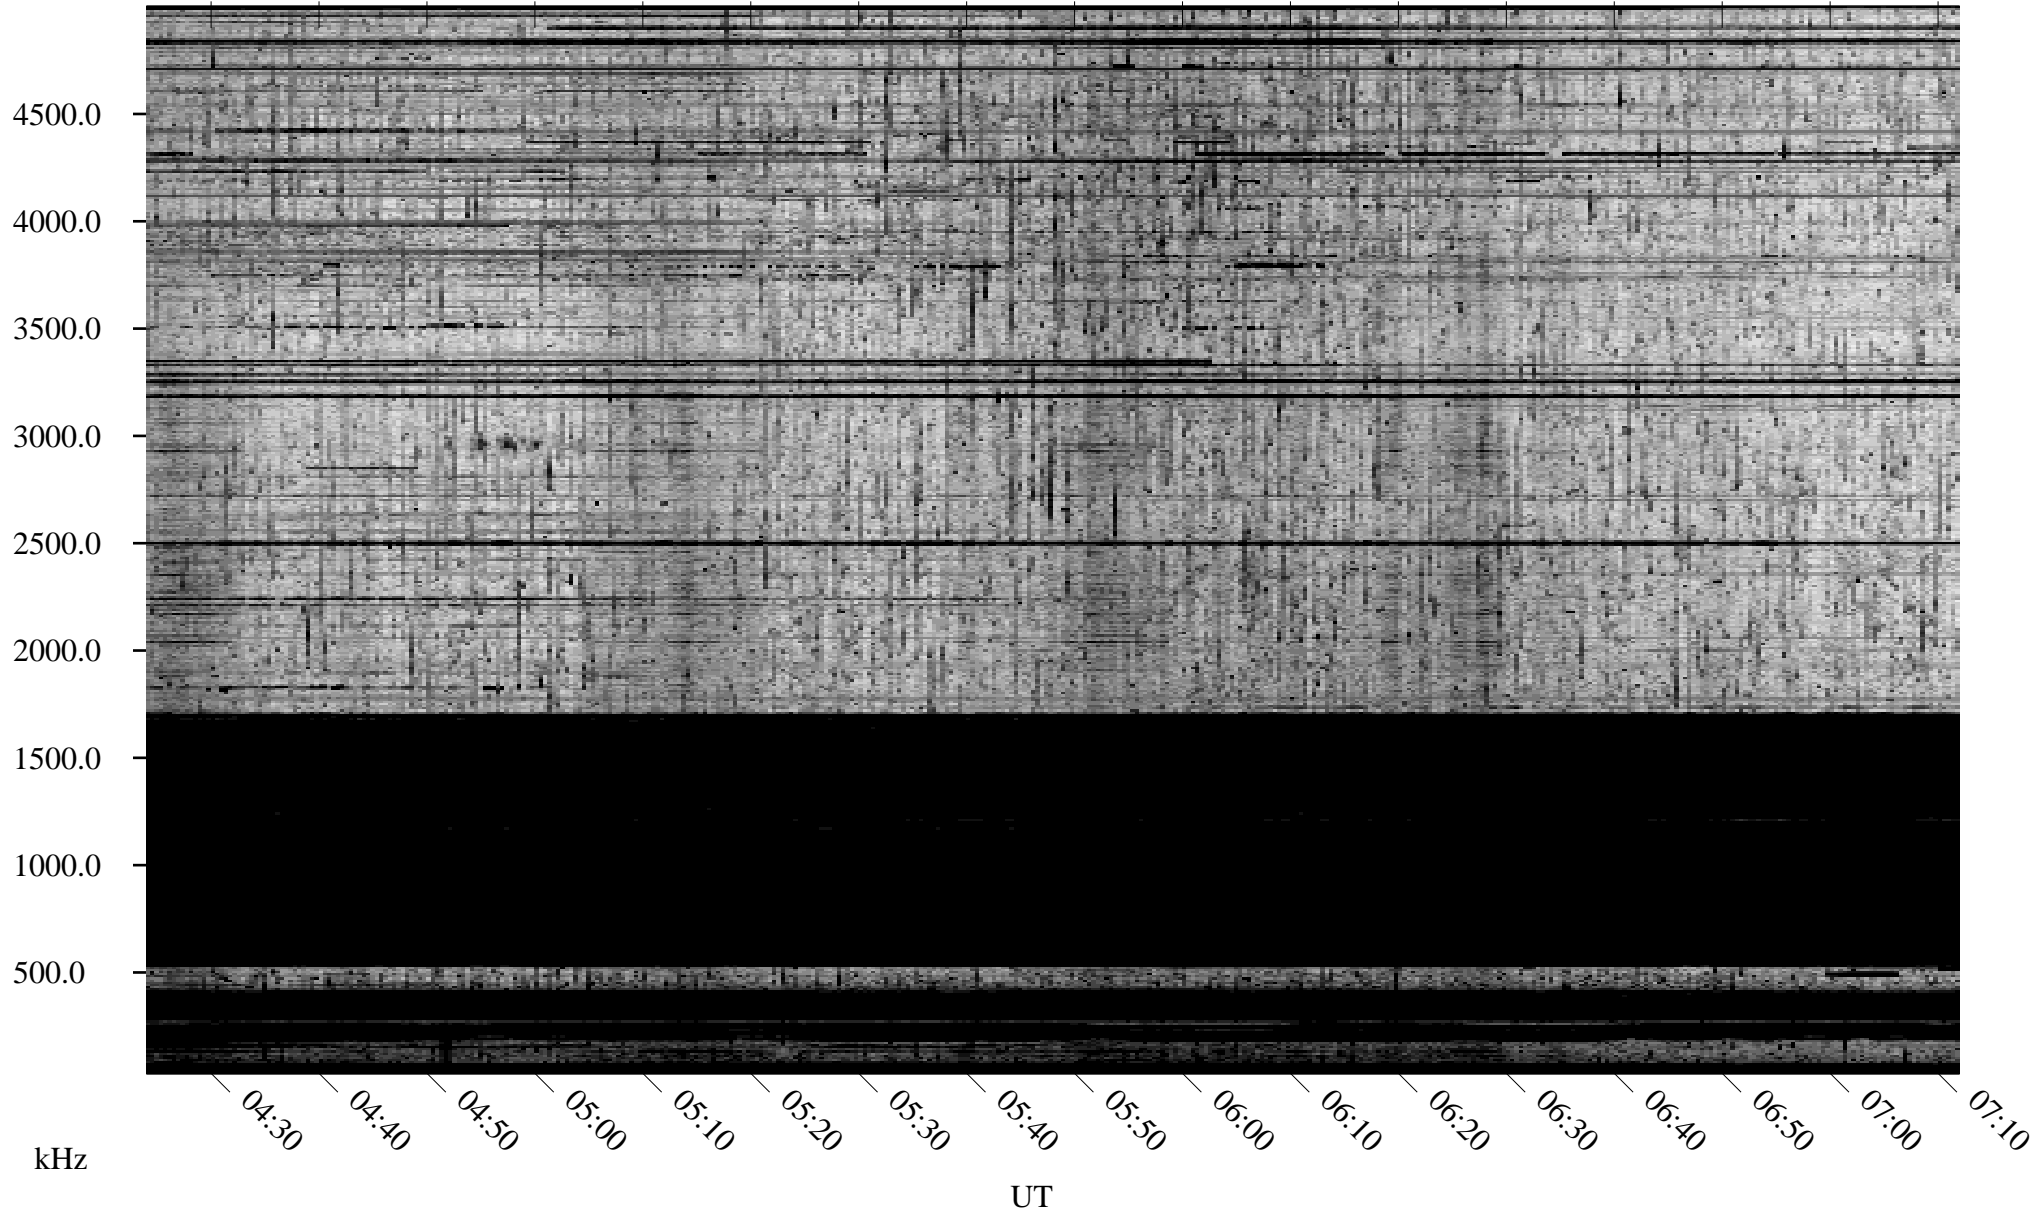

# 10/04/2010 Churchill, Manitoba

Linear Scale    Black = 161    White = 15

ch102771.r00SUm max\_12

Page 2

# 10/05/2010 Churchill, Manitoba

Linear Scale    Black = 161    White = 15

ch102771.r00SUm max\_12

Page 3

# 10/05/2010 Churchill, Manitoba

Linear Scale    Black = 161    White = 15

ch102771.r00SUm max\_12

Page 4

# 10/05/2010 Churchill, Manitoba

Linear Scale    Black = 161    White = 15

ch102771.r00SUm max\_12

Page 5