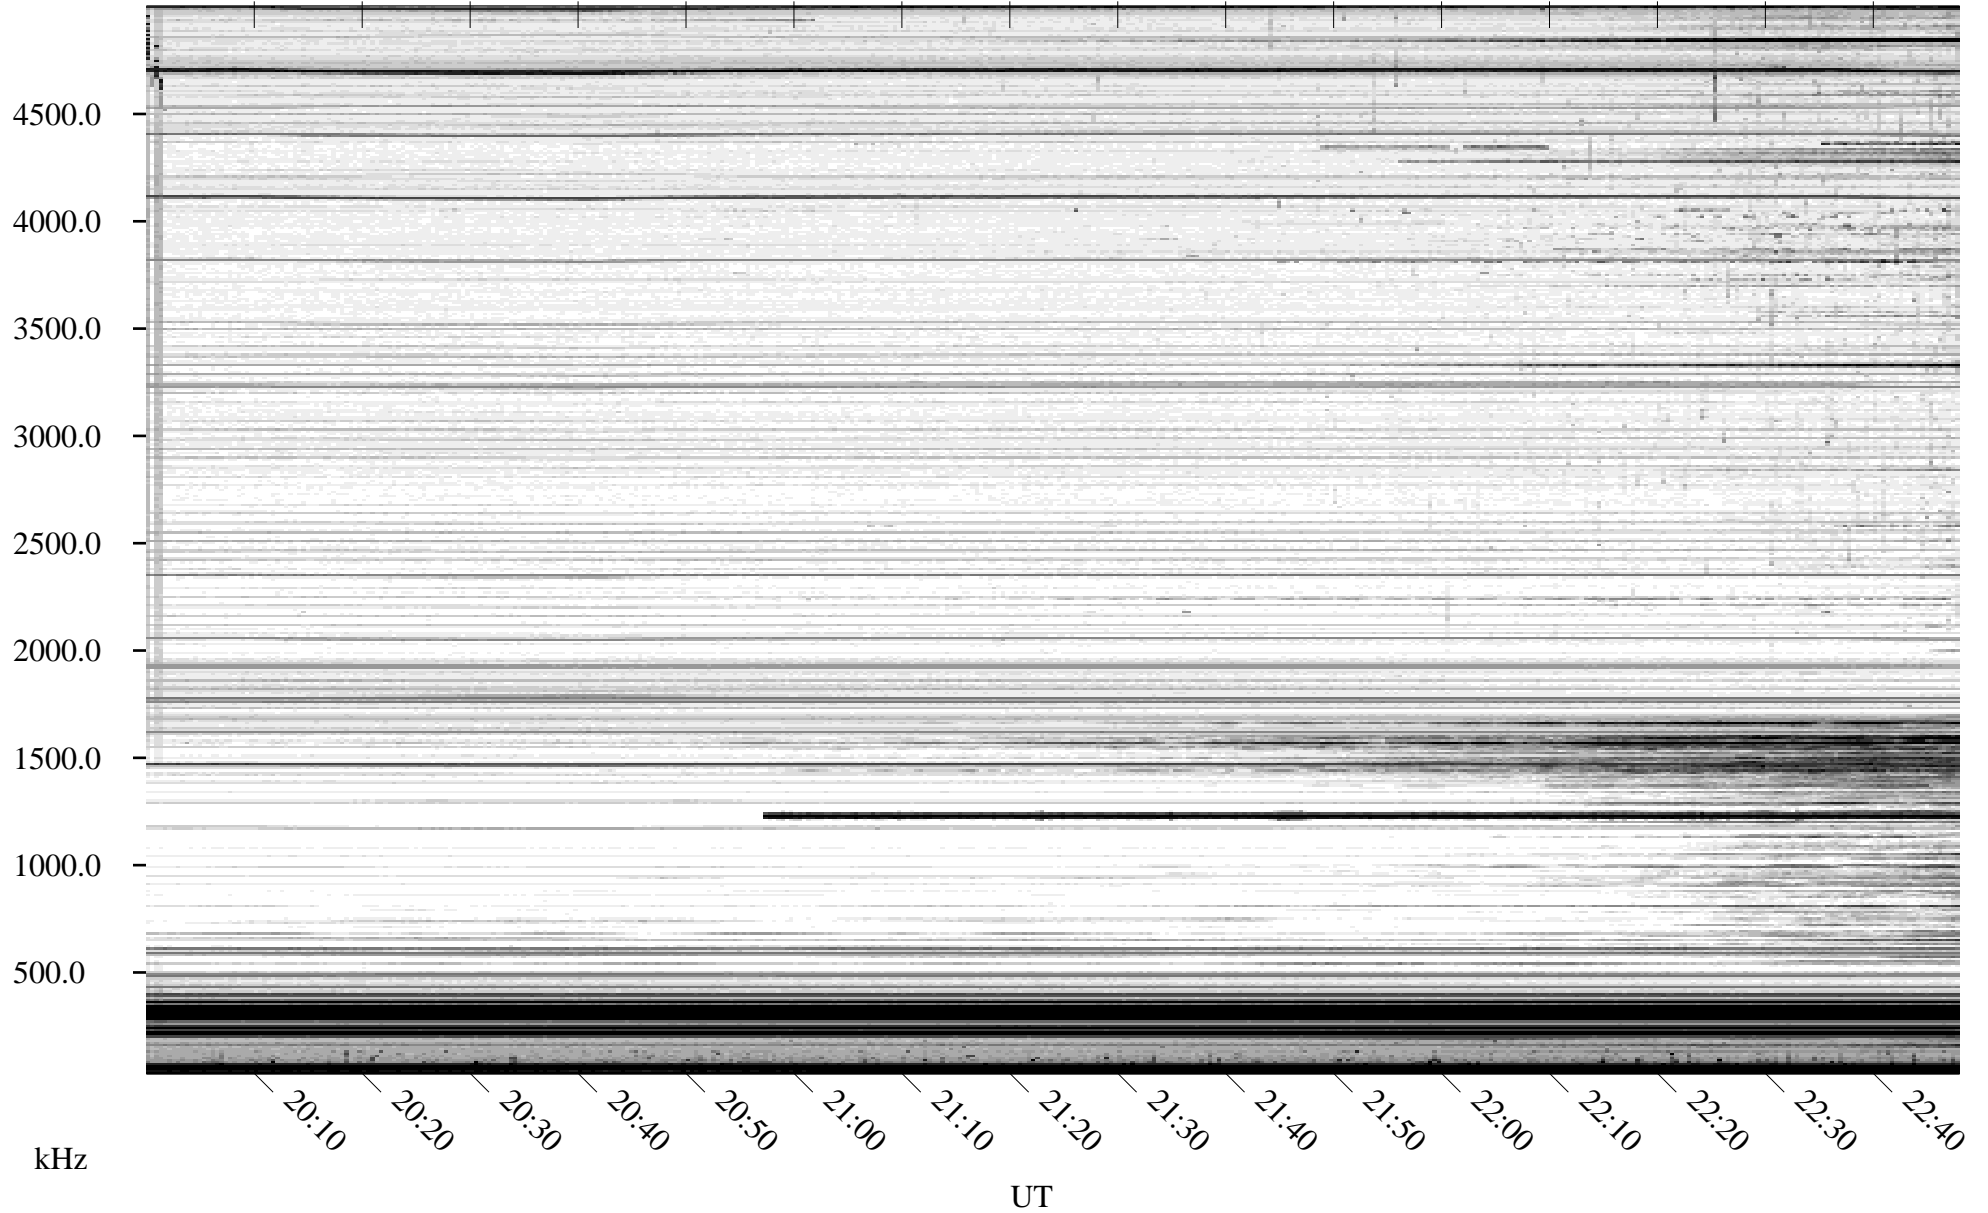

# 10/04/2010 Churchill, Manitoba

Linear Scale    Black = 161    White = 15

ch102771.r00SUm max\_12

Page 1

# 10/04/2010 Churchill, Manitoba

Linear Scale    Black = 161    White = 15

ch102771.r00SUm max\_12

Page 2

# 10/05/2010 Churchill, Manitoba

Linear Scale    Black = 161    White = 15

ch102771.r00SUm max\_12

Page 3

# 10/05/2010 Churchill, Manitoba

Linear Scale    Black = 161    White = 15

ch102771.r00SUm max\_12

Page 4