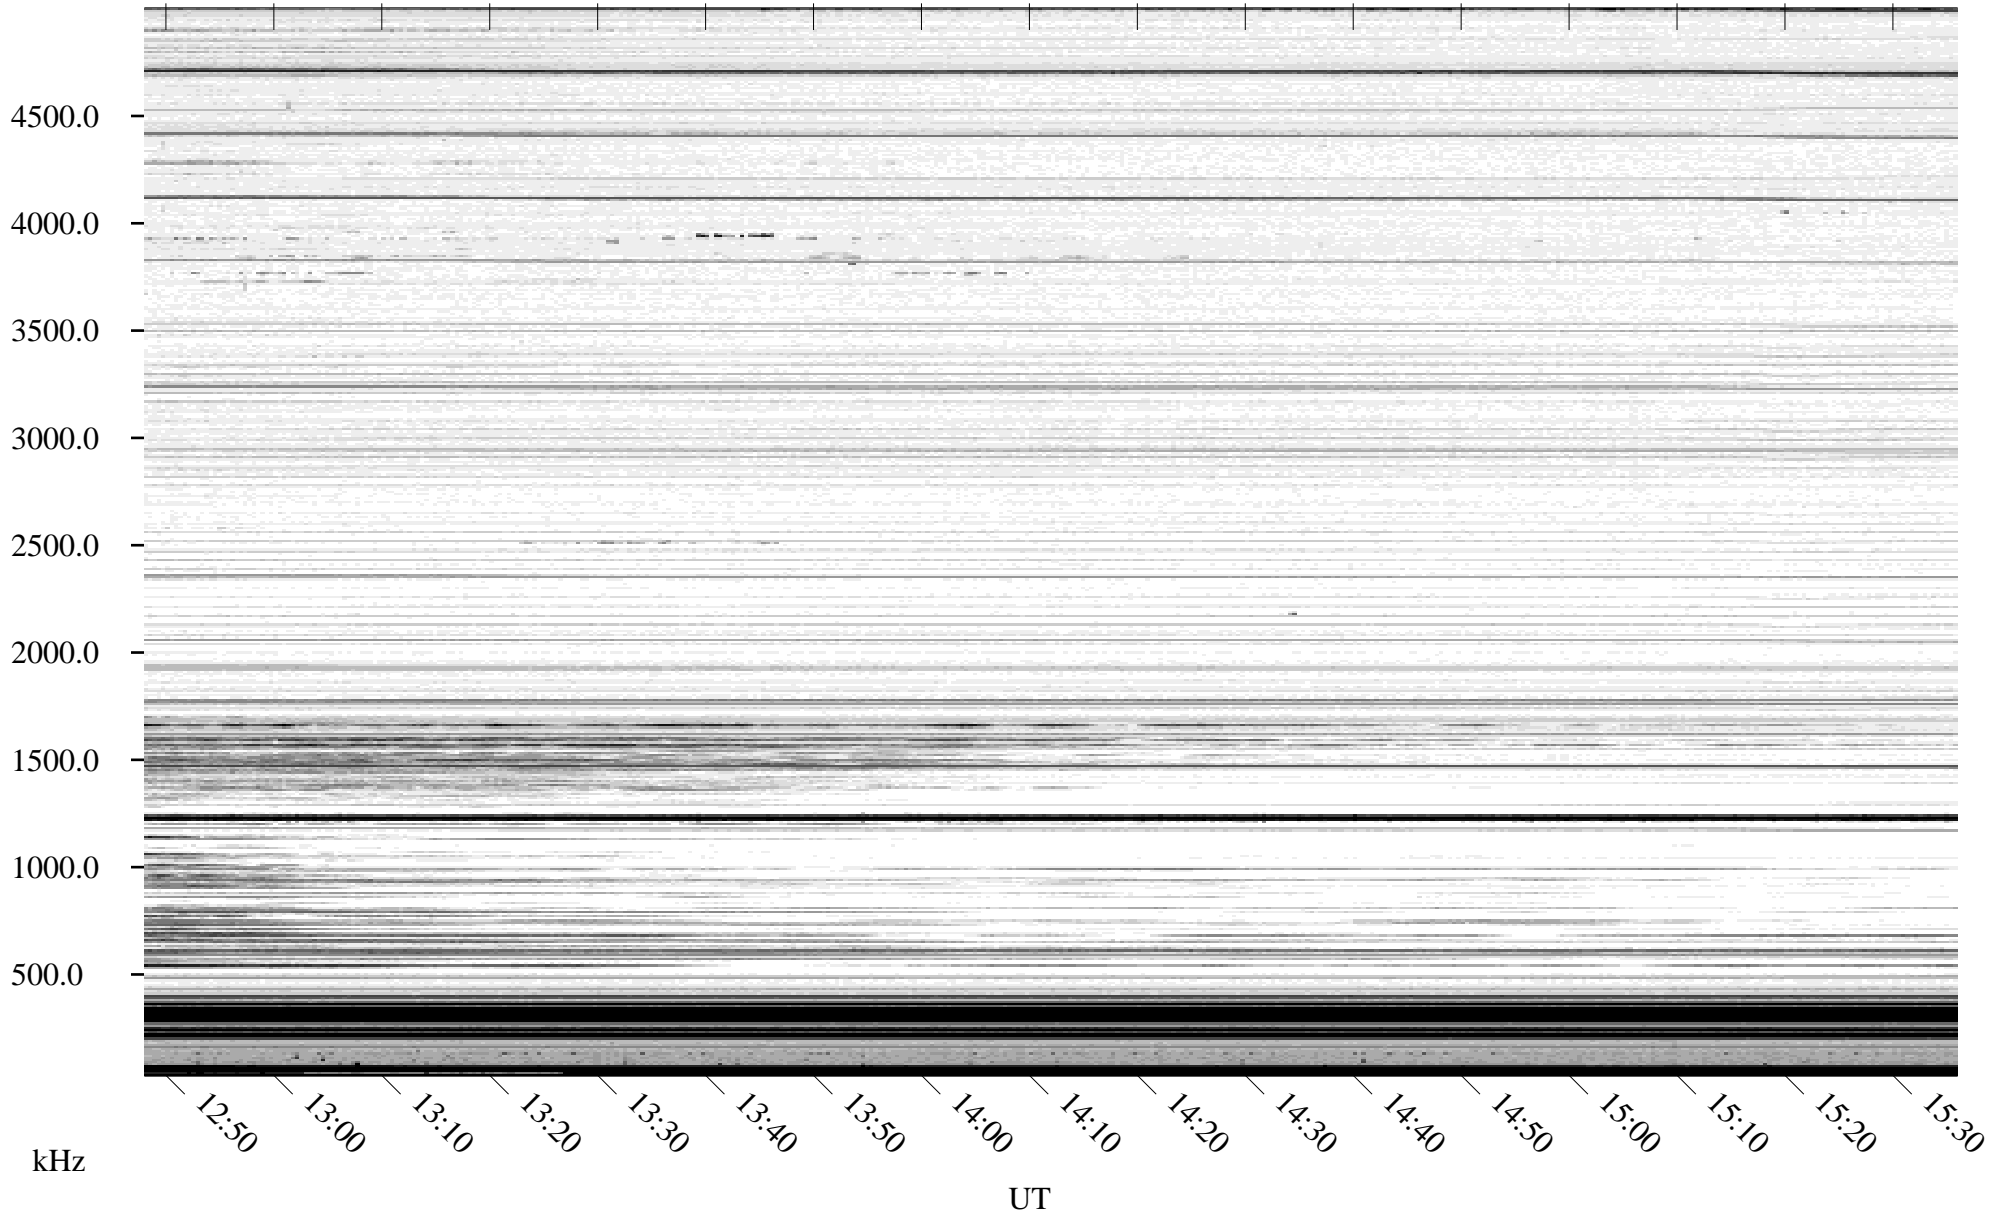

# 10/05/2010 Churchill, Manitoba

Linear Scale    Black = 161    White = 15

ch102771.r00SUm max\_12

Page 5

# 10/05/2010 Churchill, Manitoba

Linear Scale    Black = 161    White = 15

ch102771.r00SUm max\_12

Page 6

# 10/05/2010 Churchill, Manitoba

Linear Scale    Black = 161    White = 15

ch102771.r00SUm max\_12

Page 7

# 10/05/2010 Churchill, Manitoba

Linear Scale    Black = 161    White = 15

ch102771.r00SUm max\_12