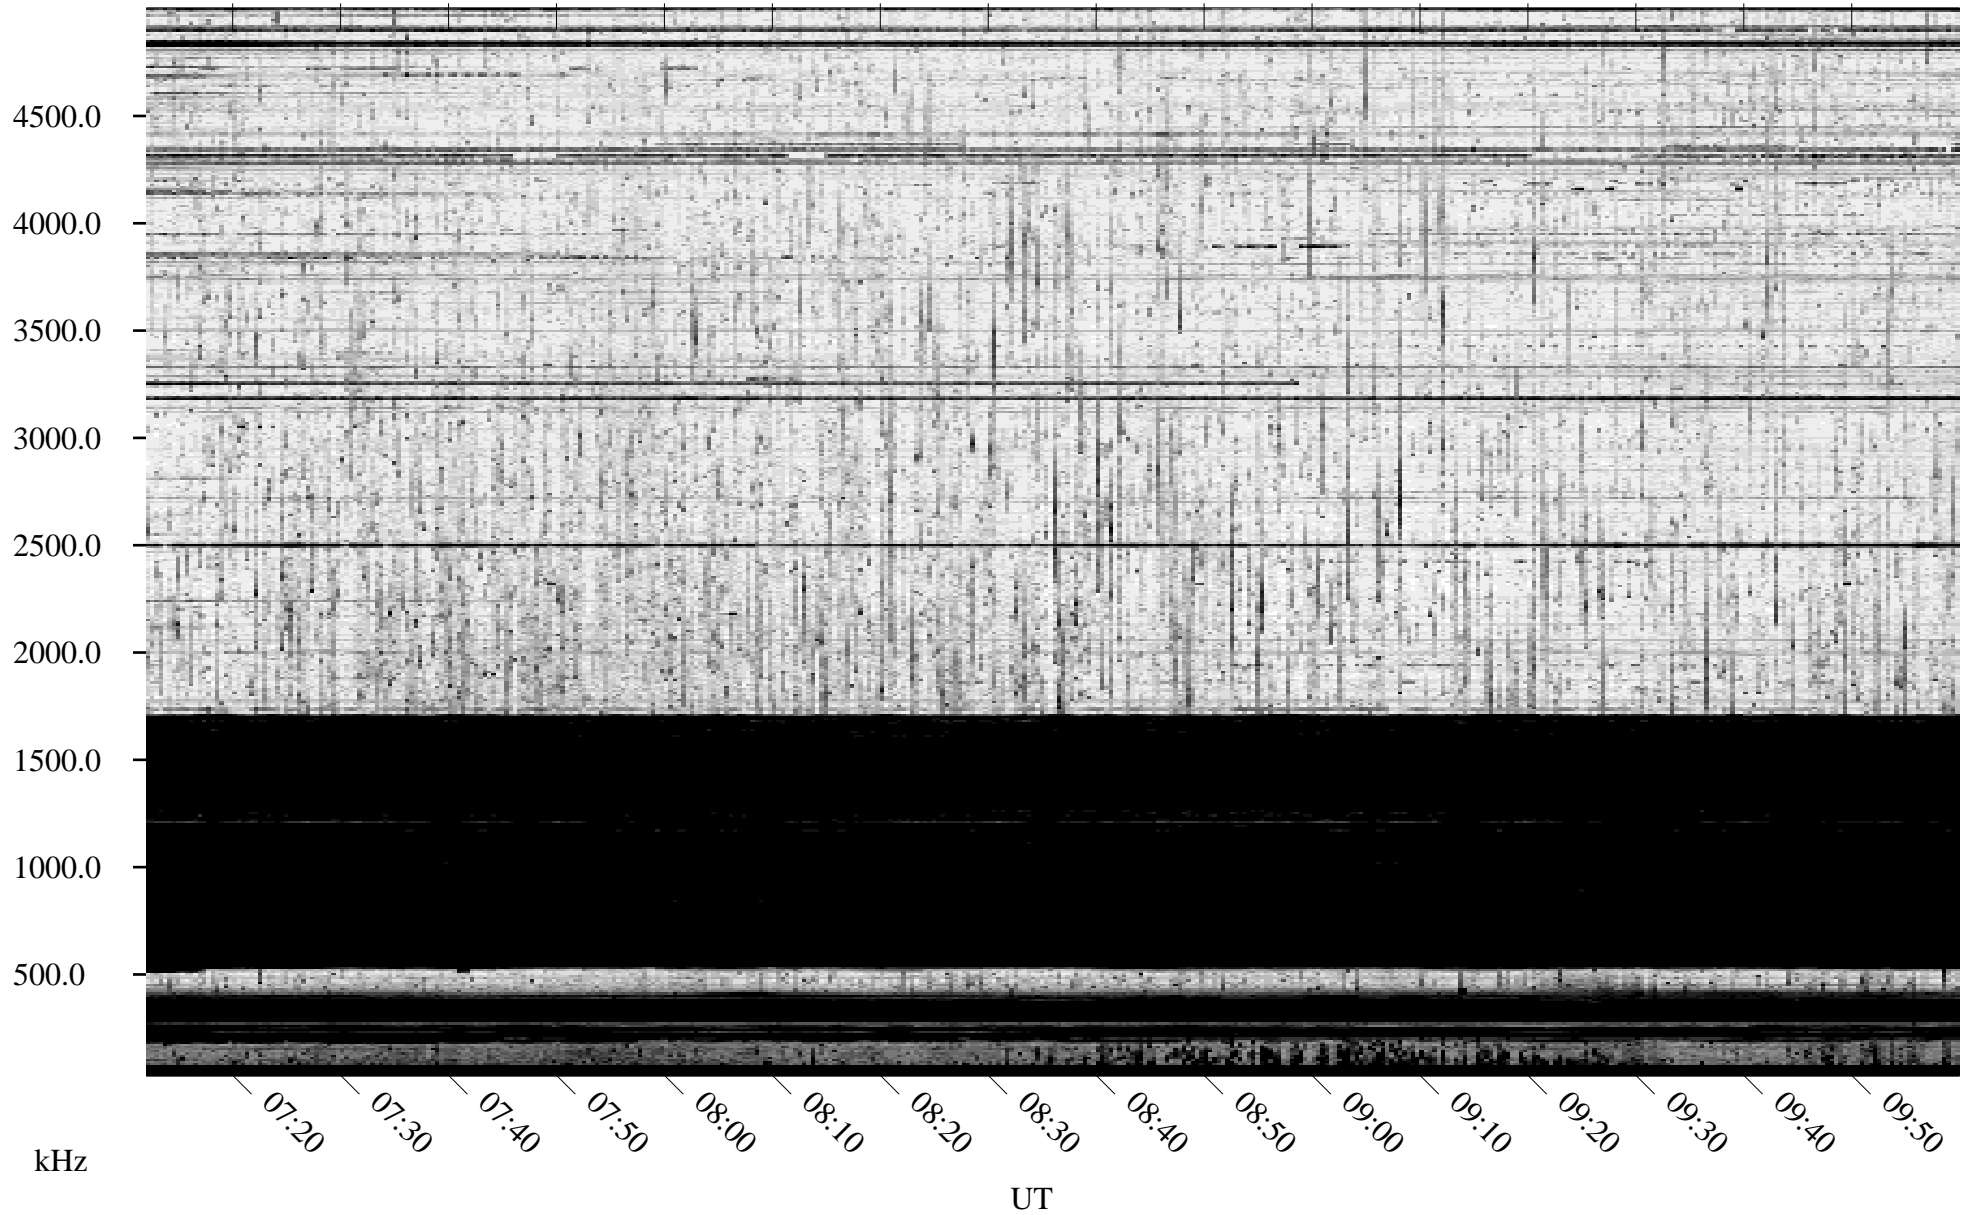

10/05/2010 Churchill, Manitoba

Linear Scale Black = 161 White = 15

ch10278l.r00SUm max_12

Page 1

10/05/2010 Churchill, Manitoba

Linear Scale Black = 161 White = 15

ch10278l.r00SUm max_12

Page 2

10/06/2010 Churchill, Manitoba

Linear Scale Black = 161 White = 15

ch10278l.r00SUm max_12

Page 3

10/06/2010 Churchill, Manitoba

Linear Scale Black = 161 White = 15

ch10278l.r00SUm max_12

Page 4

10/06/2010 Churchill, Manitoba

Linear Scale Black = 161 White = 15

ch10278l.r00SUm max_12

Page 5

10/06/2010 Churchill, Manitoba

Linear Scale Black = 161 White = 15

ch10278l.r00SUm max_12

Page 6

10/06/2010 Churchill, Manitoba

Linear Scale Black = 161 White = 15

ch10278l.r00SUm max_12

Page 7

10/06/2010 Churchill, Manitoba

Linear Scale Black = 161 White = 15

ch10278l.r00SUm max_12