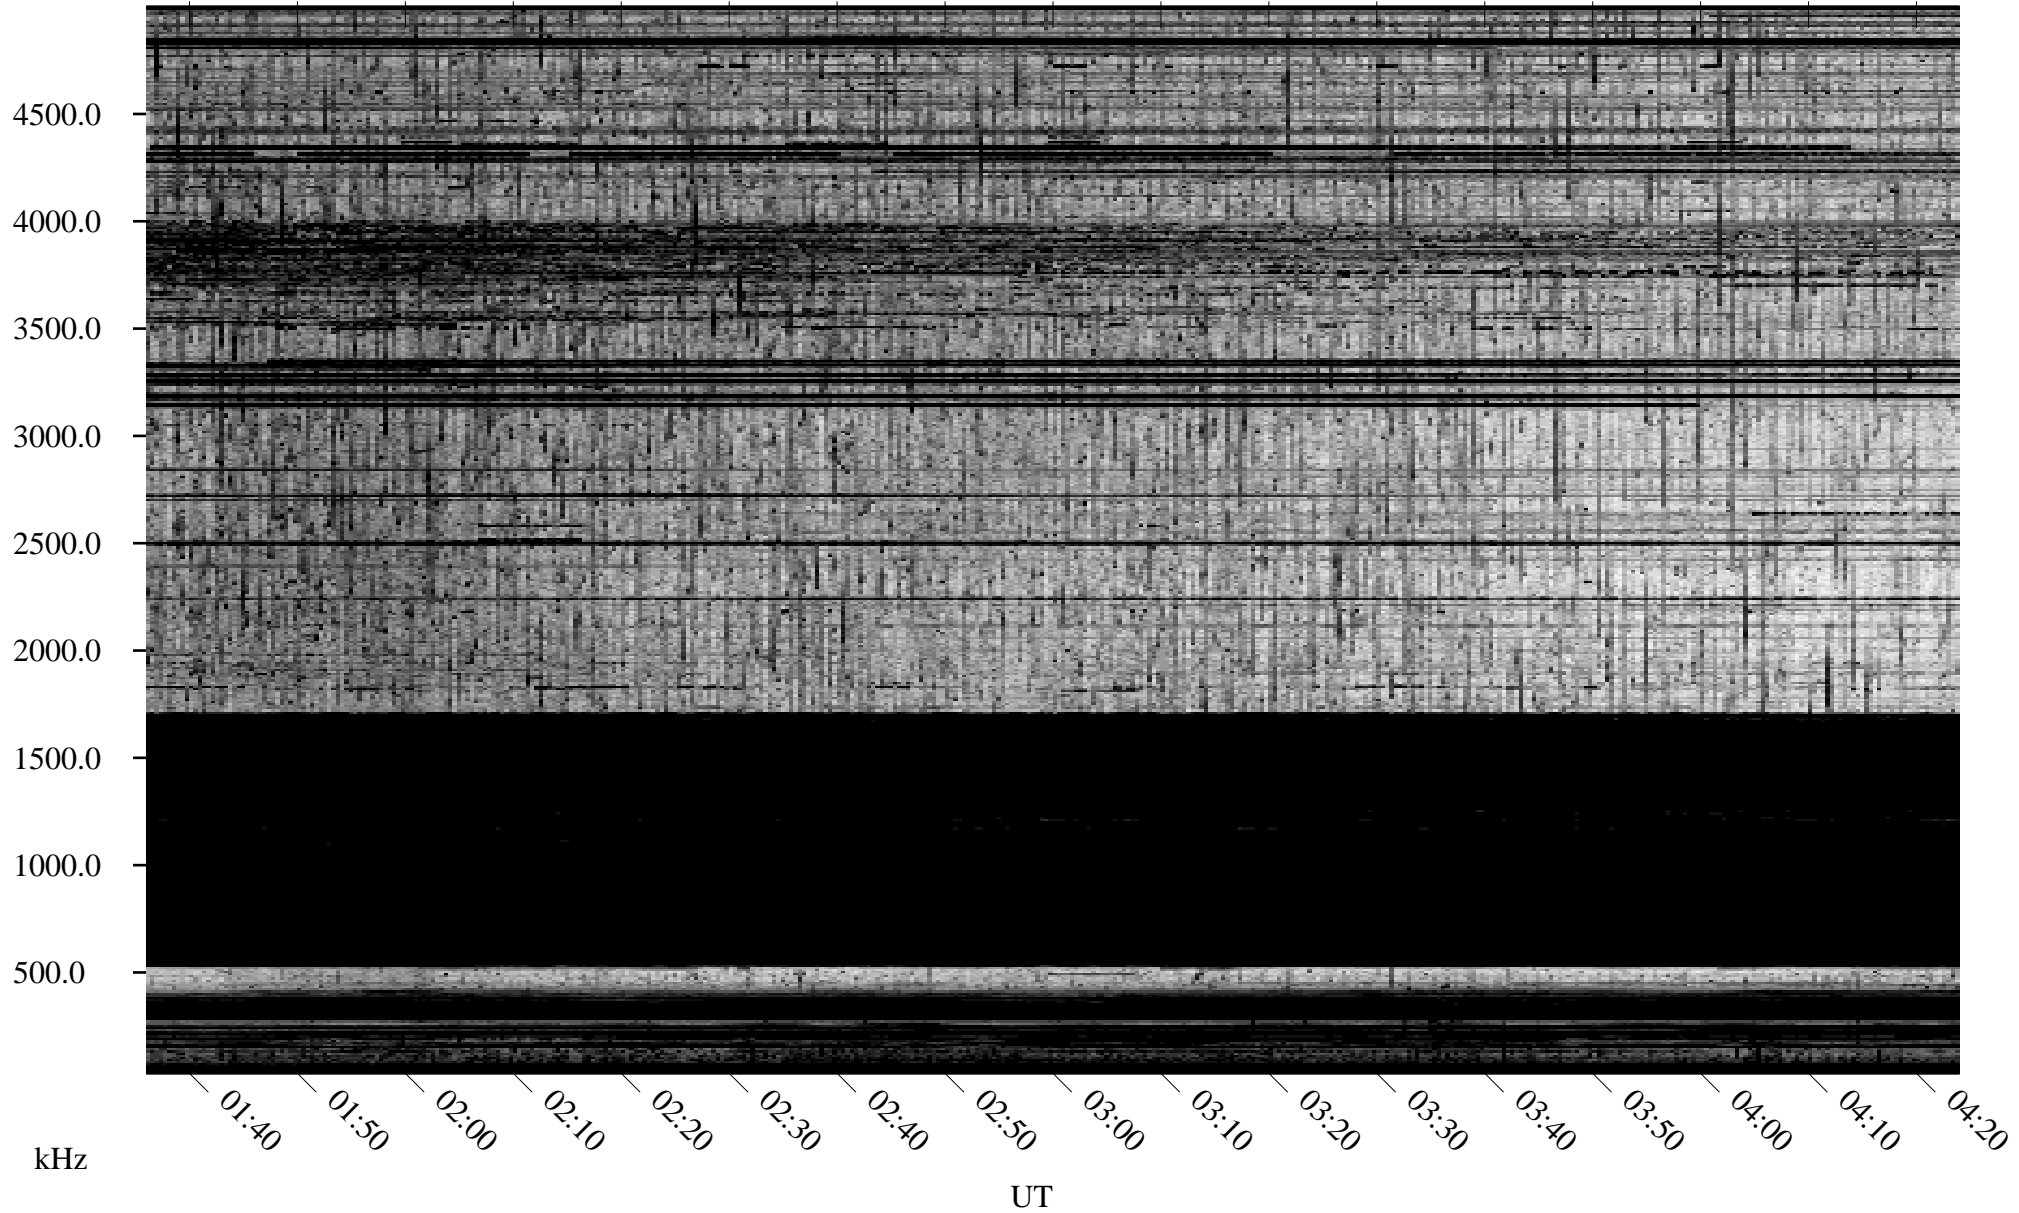

10/05/2010 Churchill, Manitoba

Linear Scale Black = 161 White = 15

ch10278l.r00SUm max_12

Page 1

10/05/2010 Churchill, Manitoba

Linear Scale Black = 161 White = 15

ch10278l.r00SUm max_12

Page 2

10/06/2010 Churchill, Manitoba

Linear Scale Black = 161 White = 15

ch10278l.r00SUm max_12

Page 3

10/06/2010 Churchill, Manitoba

Linear Scale Black = 161 White = 15

ch10278l.r00SUm max_12

Page 4

10/06/2010 Churchill, Manitoba

Linear Scale Black = 161 White = 15

ch10278l.r00SUm max_12

Page 5

10/06/2010 Churchill, Manitoba

Linear Scale Black = 161 White = 15

ch10278l.r00SUm max_12

Page 6

10/06/2010 Churchill, Manitoba

Linear Scale Black = 161 White = 15

ch10278l.r00SUm max_12

Page 7

10/06/2010 Churchill, Manitoba

Linear Scale Black = 161 White = 15

ch10278l.r00SUm max_12