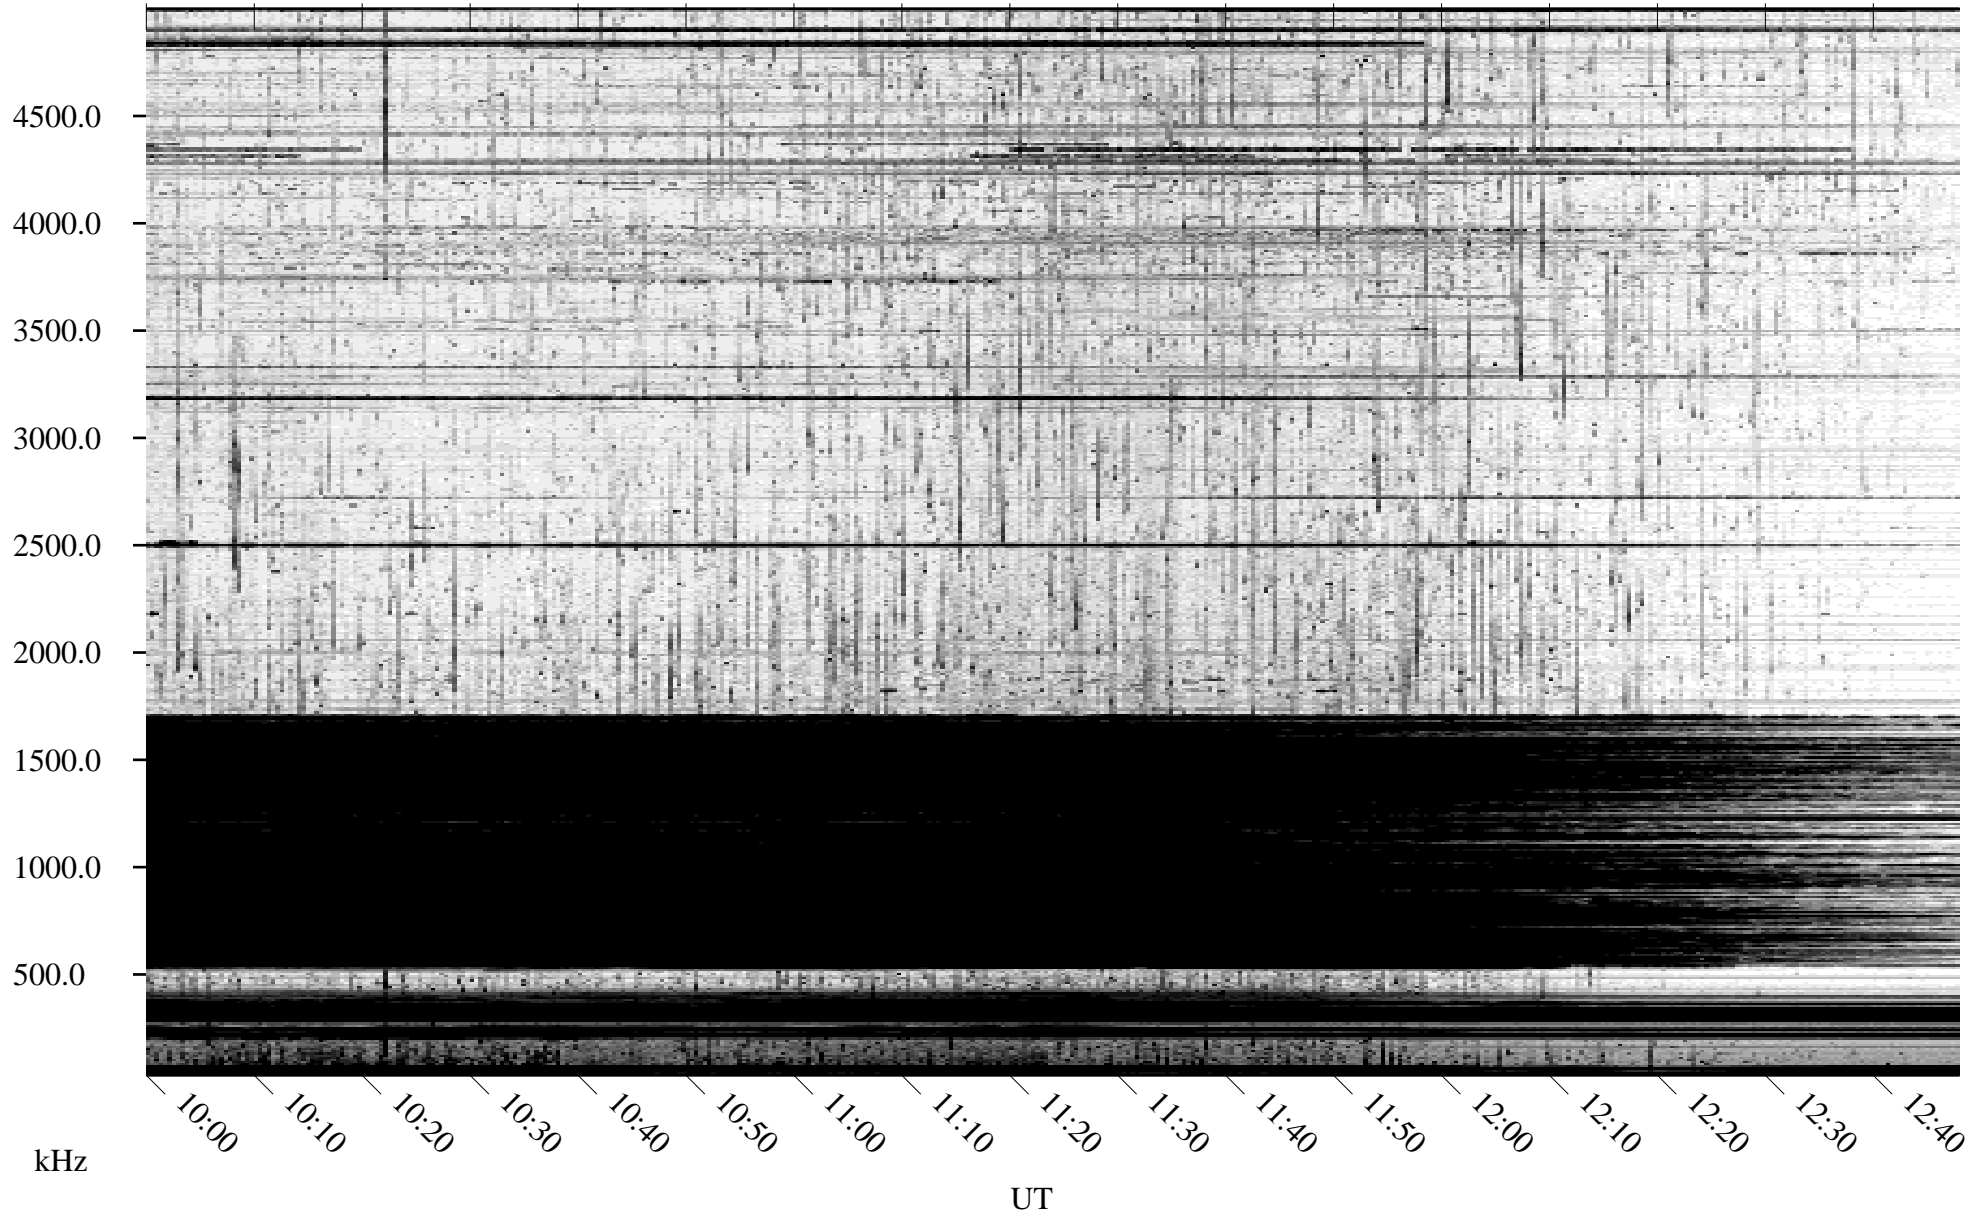

10/05/2010 Churchill, Manitoba

Linear Scale Black = 161 White = 15

ch10278l.r00SUm max_12

Page 1

10/05/2010 Churchill, Manitoba

Linear Scale Black = 161 White = 15

ch10278l.r00SUm max_12

Page 2

10/06/2010 Churchill, Manitoba

Linear Scale Black = 161 White = 15

ch10278l.r00SUm max_12

Page 3

10/06/2010 Churchill, Manitoba

Linear Scale Black = 161 White = 15

ch10278l.r00SUm max_12

Page 4

10/06/2010 Churchill, Manitoba

Linear Scale Black = 161 White = 15

ch10278l.r00SUm max_12

Page 5

10/06/2010 Churchill, Manitoba

Linear Scale Black = 161 White = 15

ch10278l.r00SUm max_12

Page 6

10/06/2010 Churchill, Manitoba

Linear Scale Black = 161 White = 15

ch10278l.r00SUm max_12

Page 7

10/06/2010 Churchill, Manitoba

Linear Scale Black = 161 White = 15

ch10278l.r00SUm max_12