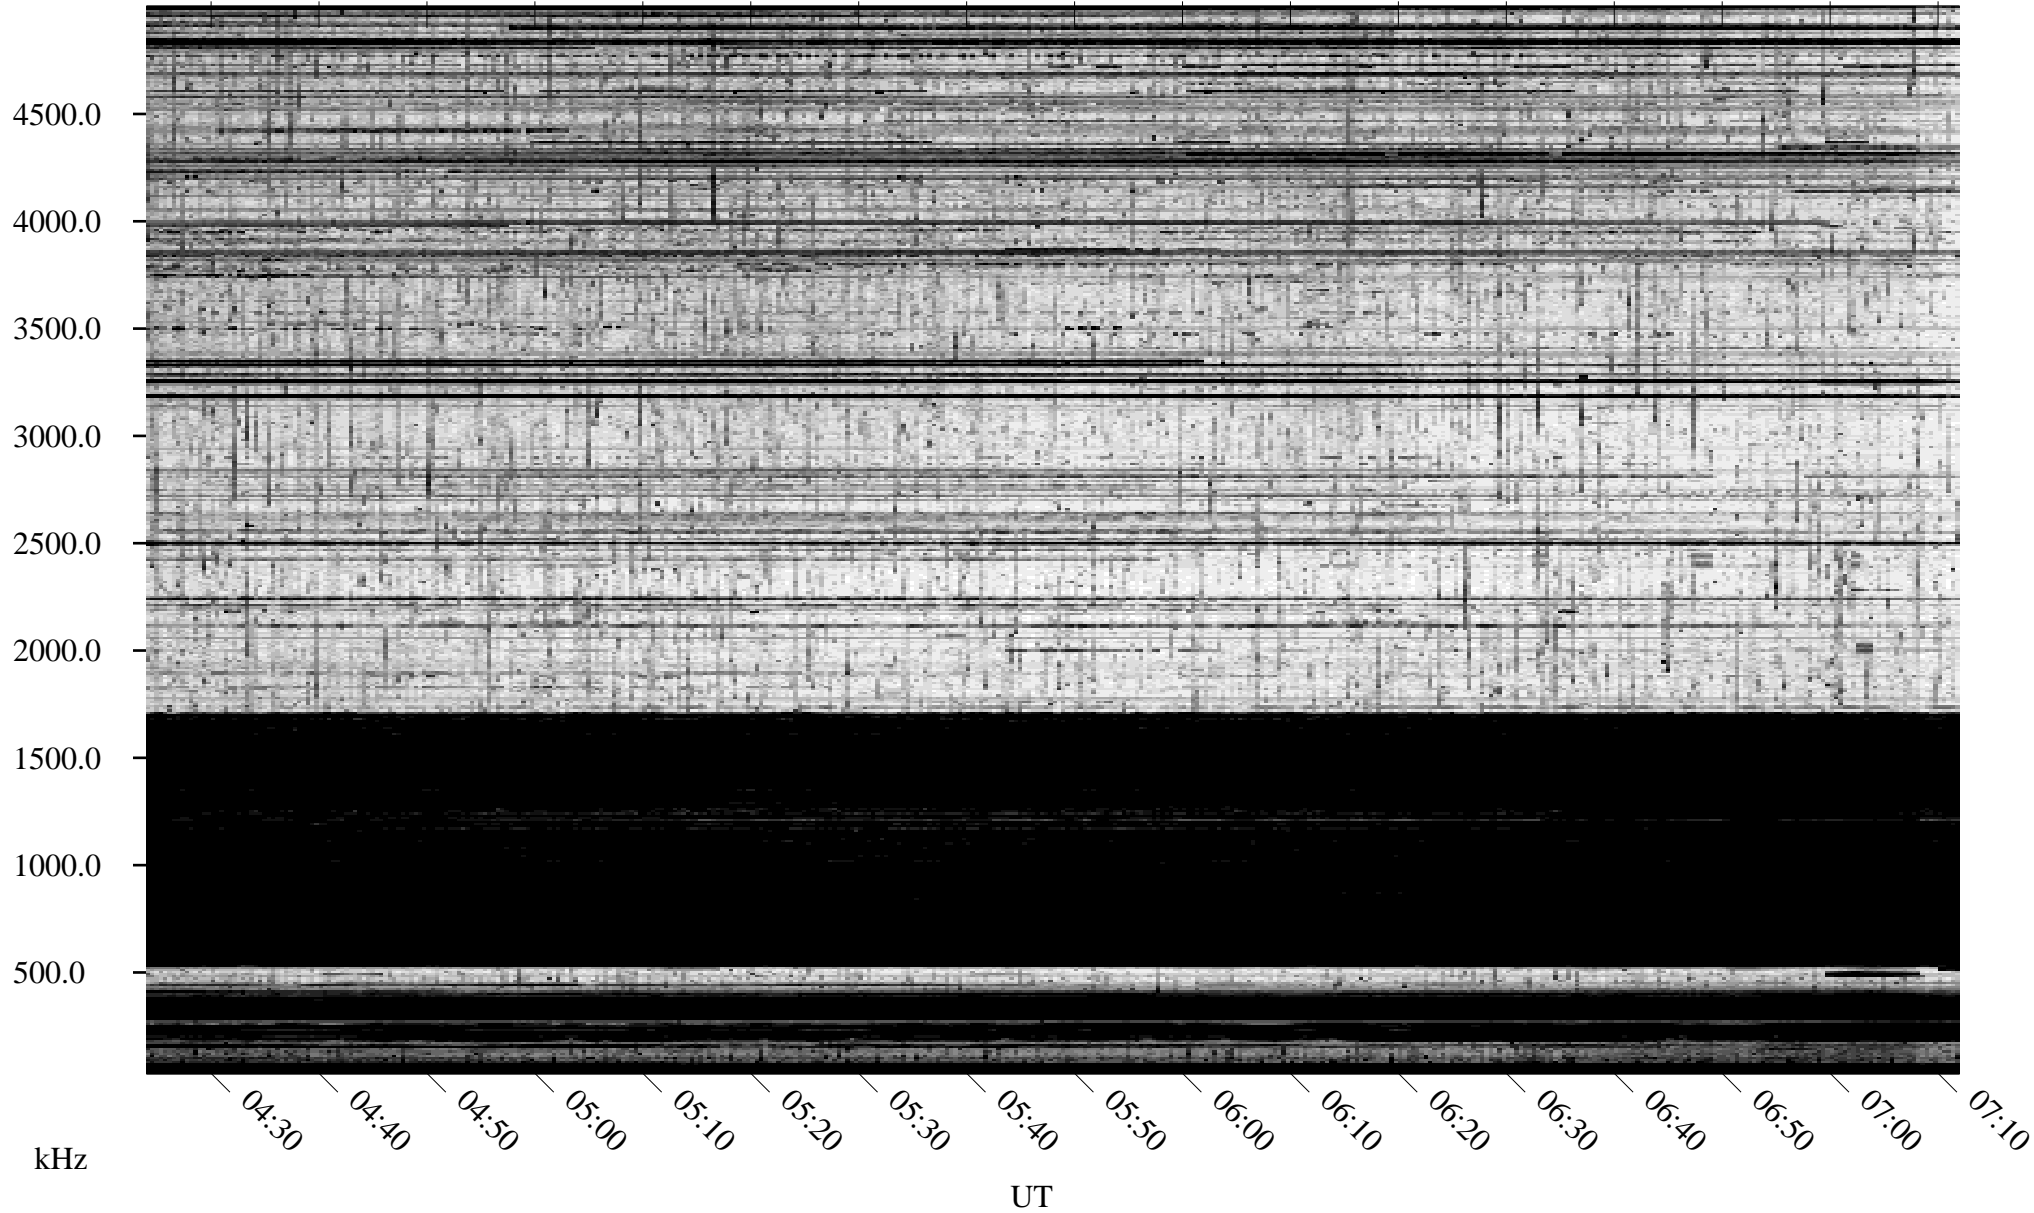

10/05/2010 Churchill, Manitoba

Linear Scale Black = 161 White = 15

ch10278l.r00SUm max_12

Page 1

10/05/2010 Churchill, Manitoba

Linear Scale Black = 161 White = 15

ch10278l.r00SUm max_12

Page 2

10/06/2010 Churchill, Manitoba

Linear Scale Black = 161 White = 15

ch10278l.r00SUm max_12

Page 3

10/06/2010 Churchill, Manitoba

Linear Scale Black = 161 White = 15

ch10278l.r00SUm max_12

Page 4

10/06/2010 Churchill, Manitoba

Linear Scale Black = 161 White = 15

ch10278l.r00SUm max_12

Page 5

10/06/2010 Churchill, Manitoba

Linear Scale Black = 161 White = 15

ch10278l.r00SUm max_12

Page 6

10/06/2010 Churchill, Manitoba

Linear Scale Black = 161 White = 15

ch10278l.r00SUm max_12

Page 7

10/06/2010 Churchill, Manitoba

Linear Scale Black = 161 White = 15

ch10278l.r00SUm max_12