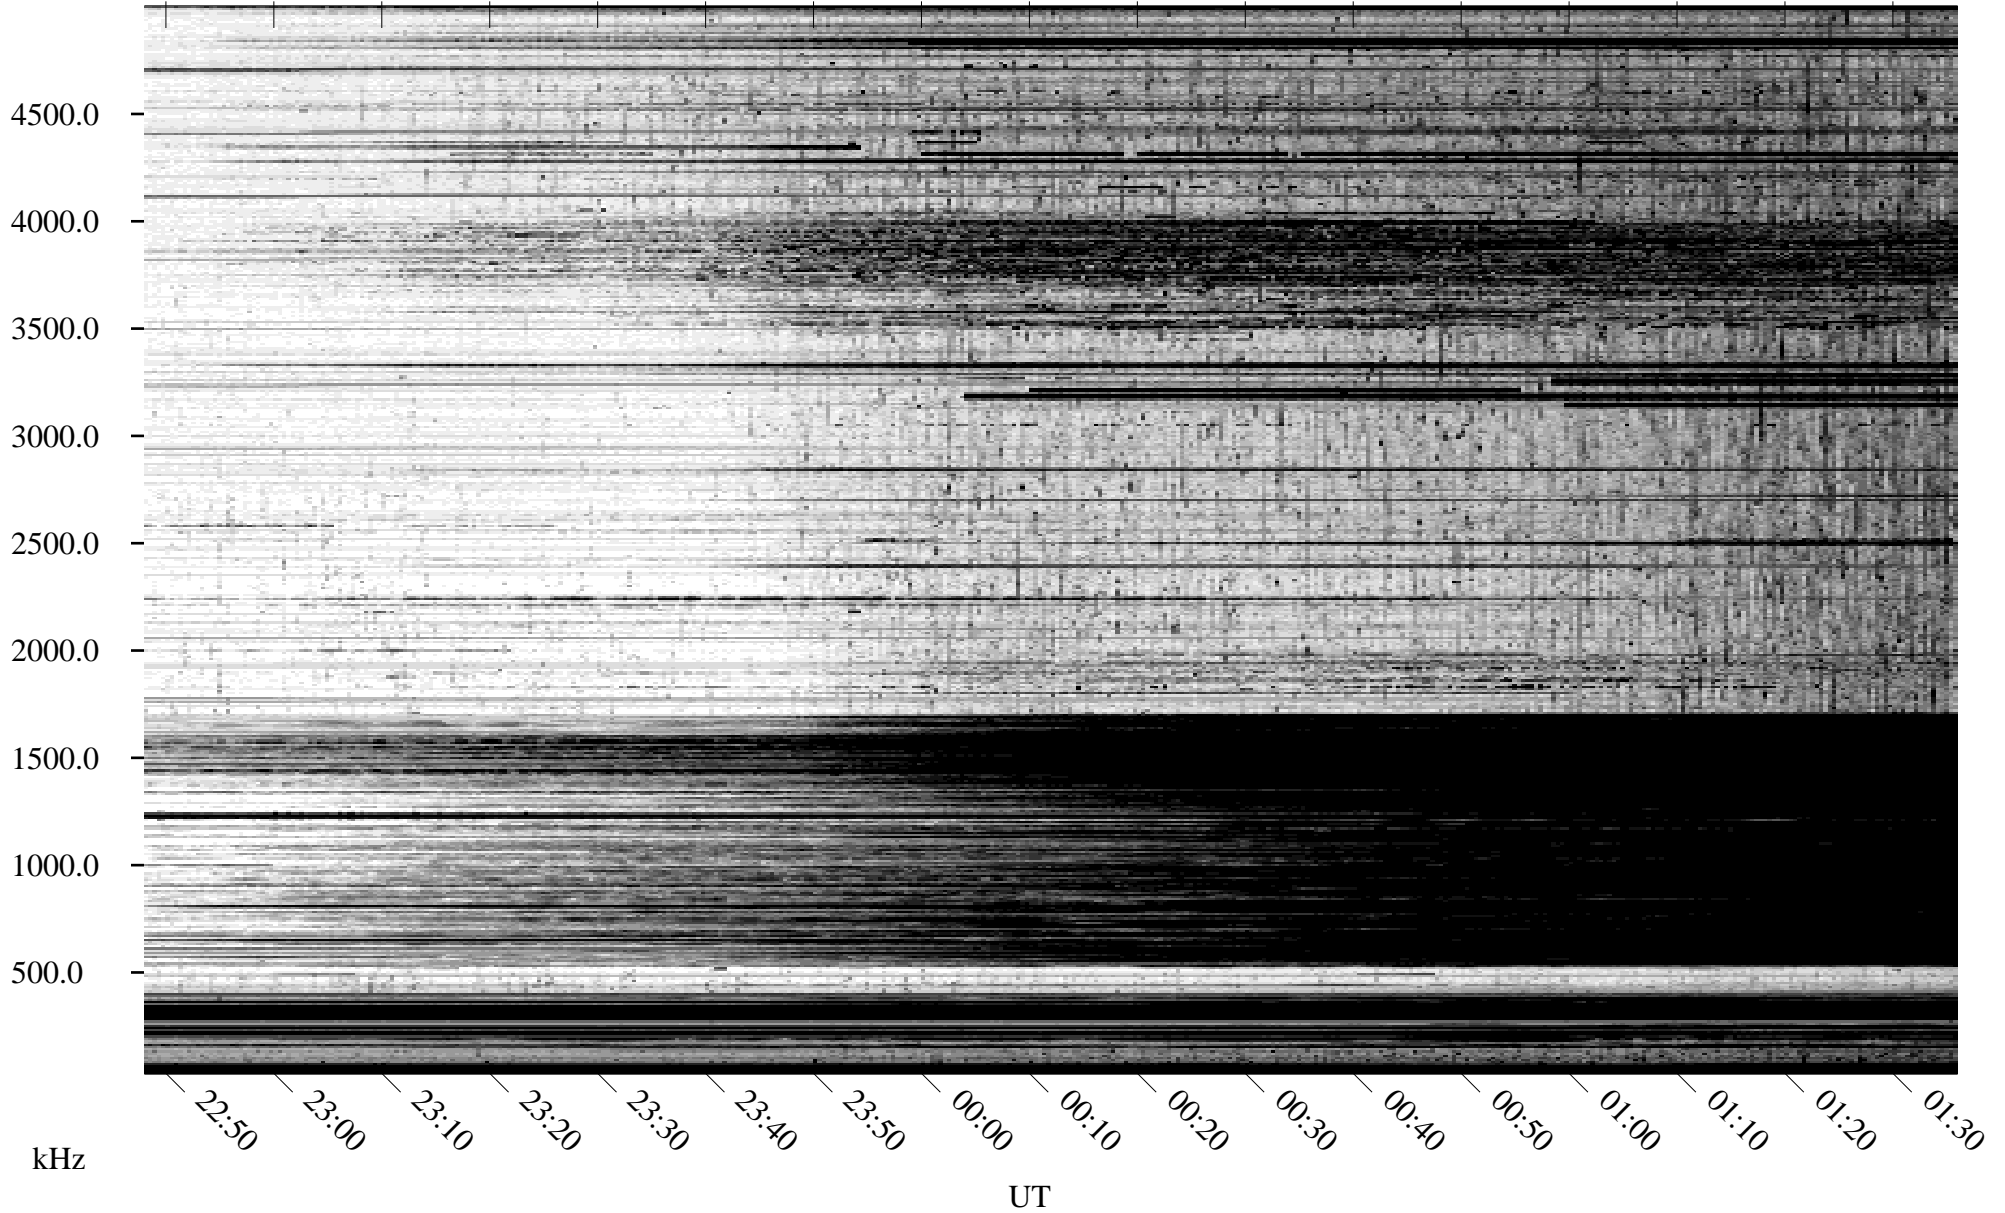

10/05/2010 Churchill, Manitoba

Linear Scale Black = 161 White = 15

ch10278l.r00SUm max_12

Page 1

10/05/2010 Churchill, Manitoba

Linear Scale Black = 161 White = 15

ch10278l.r00SUm max_12

Page 2

10/06/2010 Churchill, Manitoba

Linear Scale Black = 161 White = 15

ch10278l.r00SUm max_12

Page 3

10/06/2010 Churchill, Manitoba

Linear Scale Black = 161 White = 15

ch10278l.r00SUm max_12

Page 4

10/06/2010 Churchill, Manitoba

Linear Scale Black = 161 White = 15

ch10278l.r00SUm max_12

Page 5

10/06/2010 Churchill, Manitoba

Linear Scale Black = 161 White = 15

ch10278l.r00SUm max_12

Page 6

10/06/2010 Churchill, Manitoba

Linear Scale Black = 161 White = 15

ch10278l.r00SUm max_12

Page 7

10/06/2010 Churchill, Manitoba

Linear Scale Black = 161 White = 15

ch10278l.r00SUm max_12