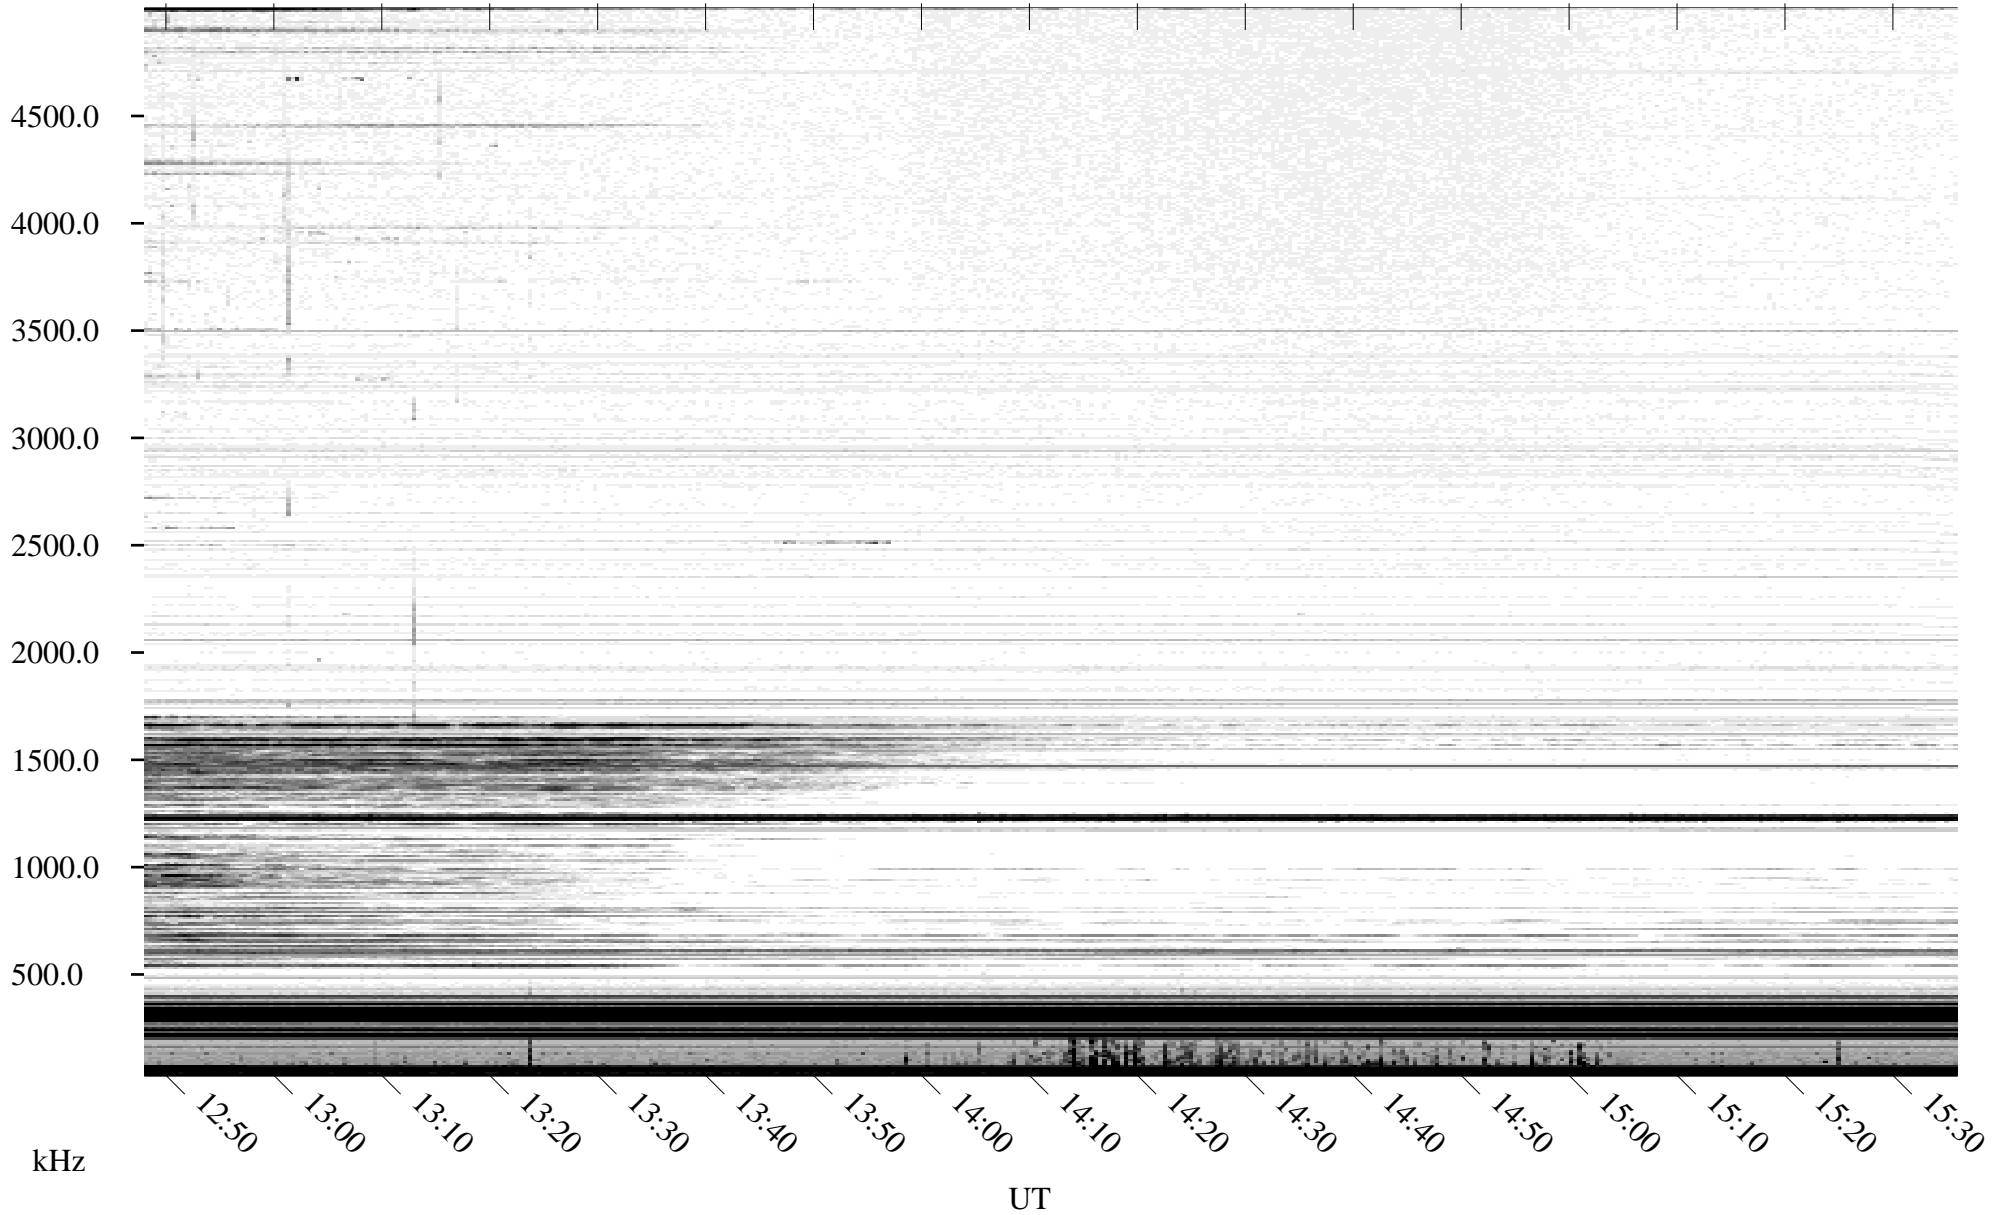

10/05/2010 Churchill, Manitoba

Linear Scale Black = 161 White = 15

ch10278l.r00SUm max_12

Page 1

10/05/2010 Churchill, Manitoba

Linear Scale Black = 161 White = 15

ch10278l.r00SUm max_12

Page 2

10/06/2010 Churchill, Manitoba

Linear Scale Black = 161 White = 15

ch10278l.r00SUm max_12

Page 3

10/06/2010 Churchill, Manitoba

Linear Scale Black = 161 White = 15

ch10278l.r00SUm max_12

Page 4

10/06/2010 Churchill, Manitoba

Linear Scale Black = 161 White = 15

ch10278l.r00SUm max_12

Page 5

10/06/2010 Churchill, Manitoba

Linear Scale Black = 161 White = 15

ch10278l.r00SUm max_12

Page 6

10/06/2010 Churchill, Manitoba

Linear Scale Black = 161 White = 15

ch10278l.r00SUm max_12

Page 7

10/06/2010 Churchill, Manitoba

Linear Scale Black = 161 White = 15

ch10278l.r00SUm max_12