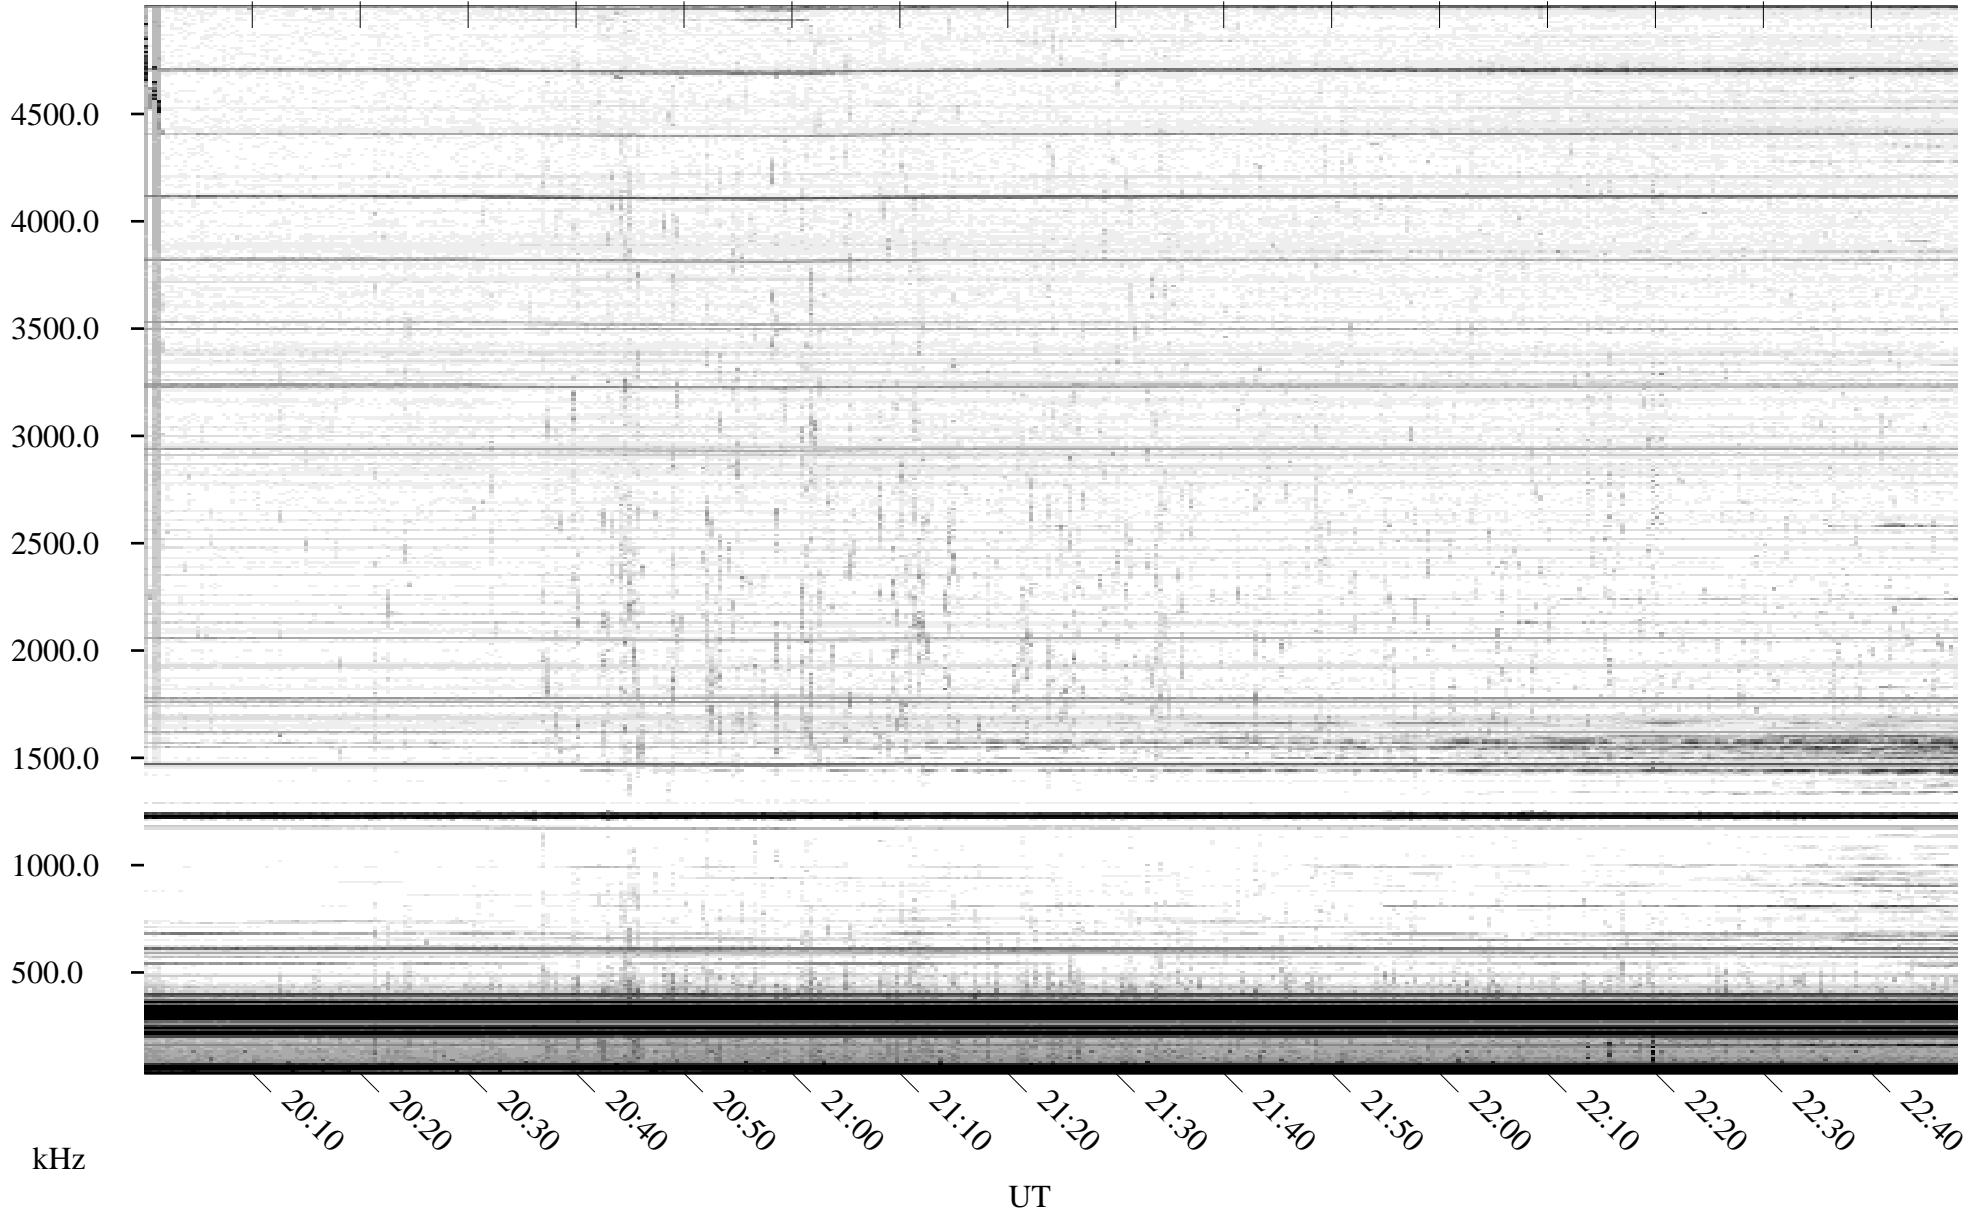

10/05/2010 Churchill, Manitoba

Linear Scale Black = 161 White = 15

ch10278l.r00SUm max_12

Page 1

10/05/2010 Churchill, Manitoba

Linear Scale Black = 161 White = 15

ch10278l.r00SUm max_12

Page 2

10/06/2010 Churchill, Manitoba

Linear Scale Black = 161 White = 15

ch10278l.r00SUm max_12

Page 3

10/06/2010 Churchill, Manitoba

Linear Scale Black = 161 White = 15

ch10278l.r00SUm max_12

Page 4

10/06/2010 Churchill, Manitoba

Linear Scale Black = 161 White = 15

ch10278l.r00SUm max_12

Page 5

10/06/2010 Churchill, Manitoba

Linear Scale Black = 161 White = 15

ch10278l.r00SUm max_12

Page 6

10/06/2010 Churchill, Manitoba

Linear Scale Black = 161 White = 15

ch10278l.r00SUm max_12

Page 7

10/06/2010 Churchill, Manitoba

Linear Scale Black = 161 White = 15

ch10278l.r00SUm max_12