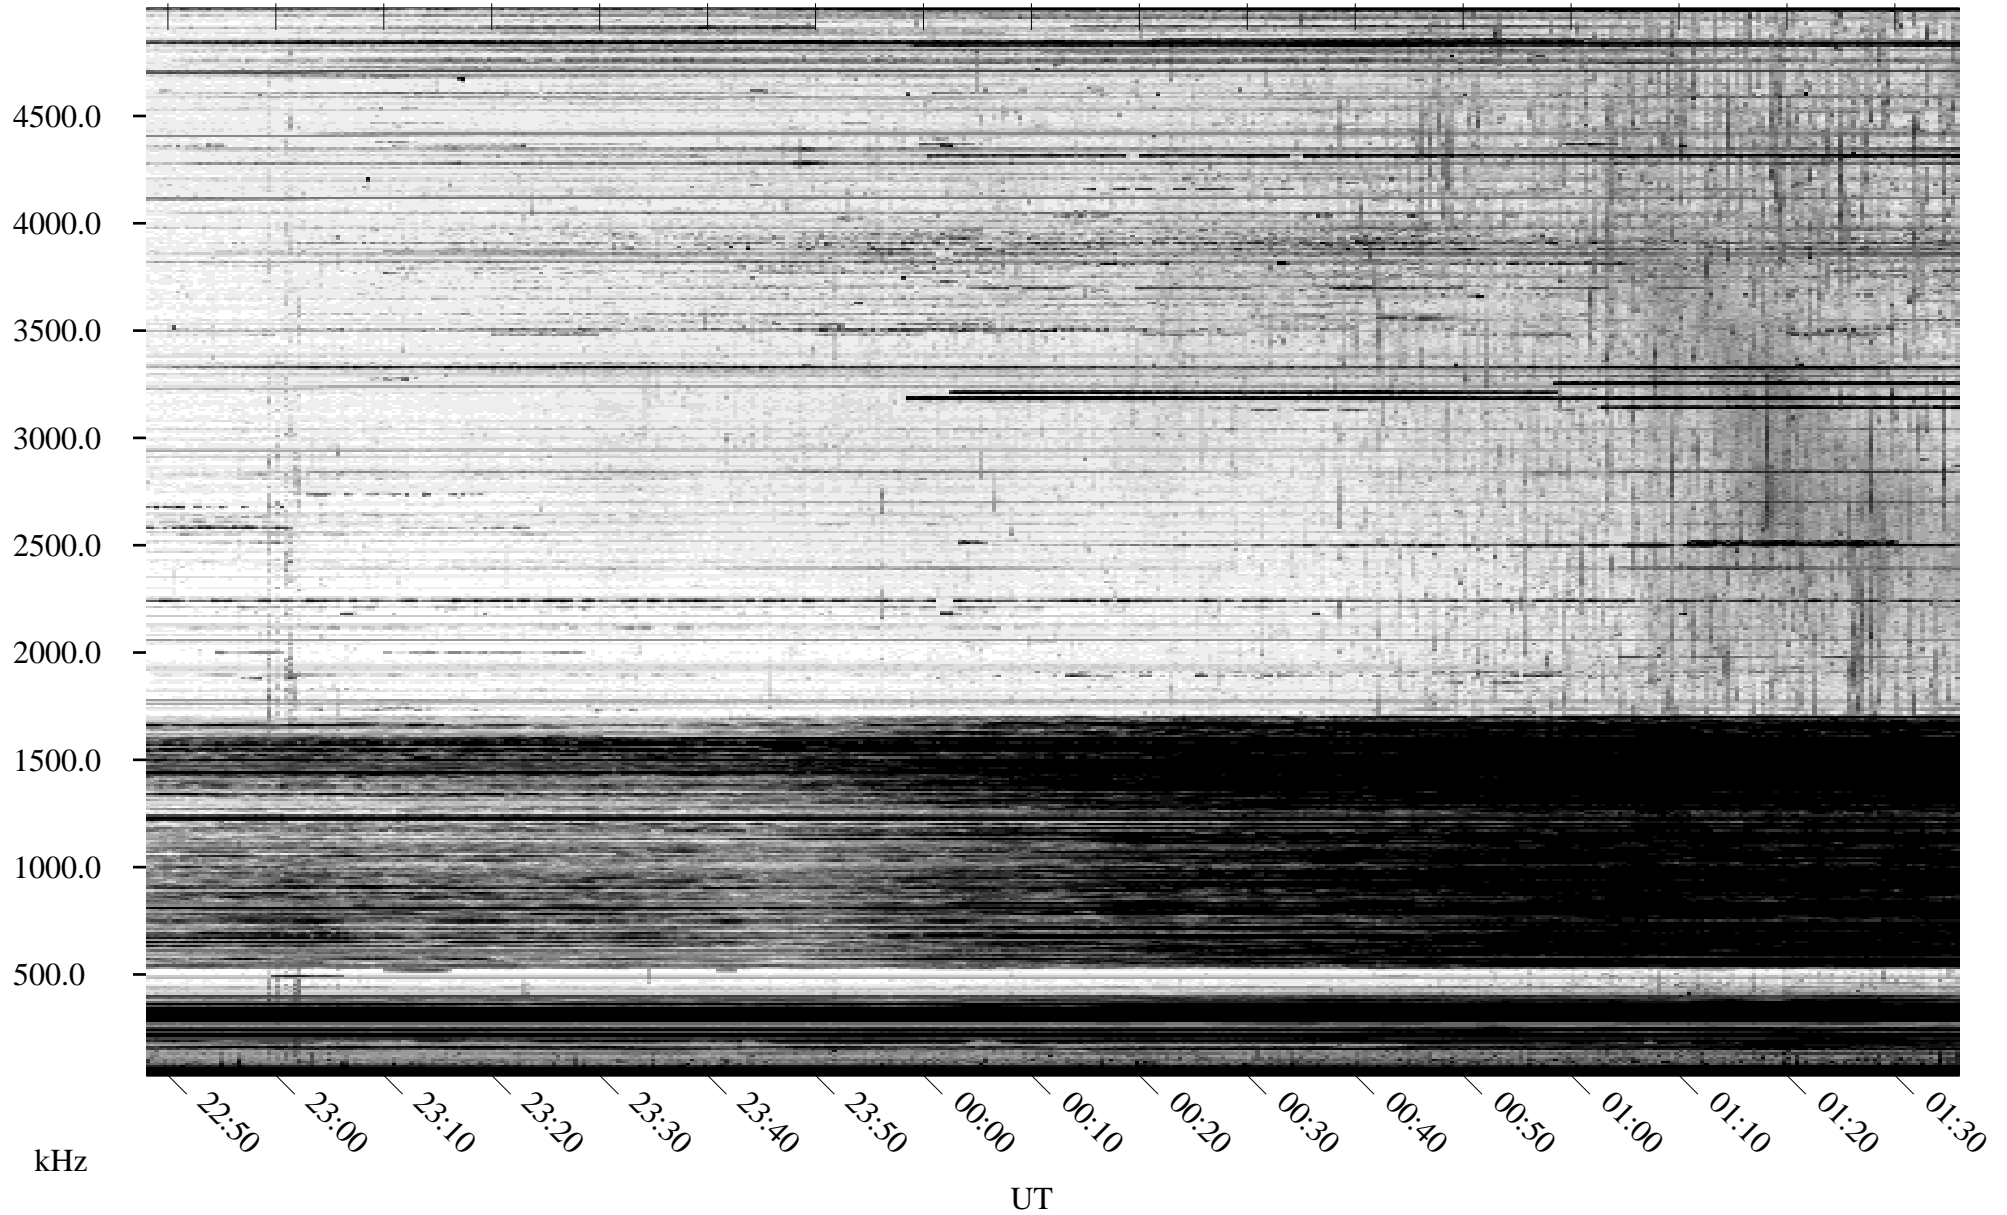

10/06/2010 Churchill, Manitoba

Linear Scale Black = 161 White = 15

ch10279l.r00SUm max_12

Page 1

10/06/2010 Churchill, Manitoba

Linear Scale Black = 161 White = 15

ch10279l.r00SUm max_12

Page 2

10/07/2010 Churchill, Manitoba

Linear Scale Black = 161 White = 15

ch10279l.r00SUm max_12

Page 3

10/07/2010 Churchill, Manitoba

Linear Scale Black = 161 White = 15

ch10279l.r00SUm max_12

Page 4

10/07/2010 Churchill, Manitoba

Linear Scale Black = 161 White = 15

ch10279l.r00SUm max_12

Page 5

10/07/2010 Churchill, Manitoba

Linear Scale Black = 161 White = 15

ch10279l.r00SUm max_12

Page 6

10/07/2010 Churchill, Manitoba

Linear Scale Black = 161 White = 15

ch10279l.r00SUm max_12

Page 7

10/07/2010 Churchill, Manitoba

Linear Scale Black = 161 White = 15

ch10279l.r00SUm max_12