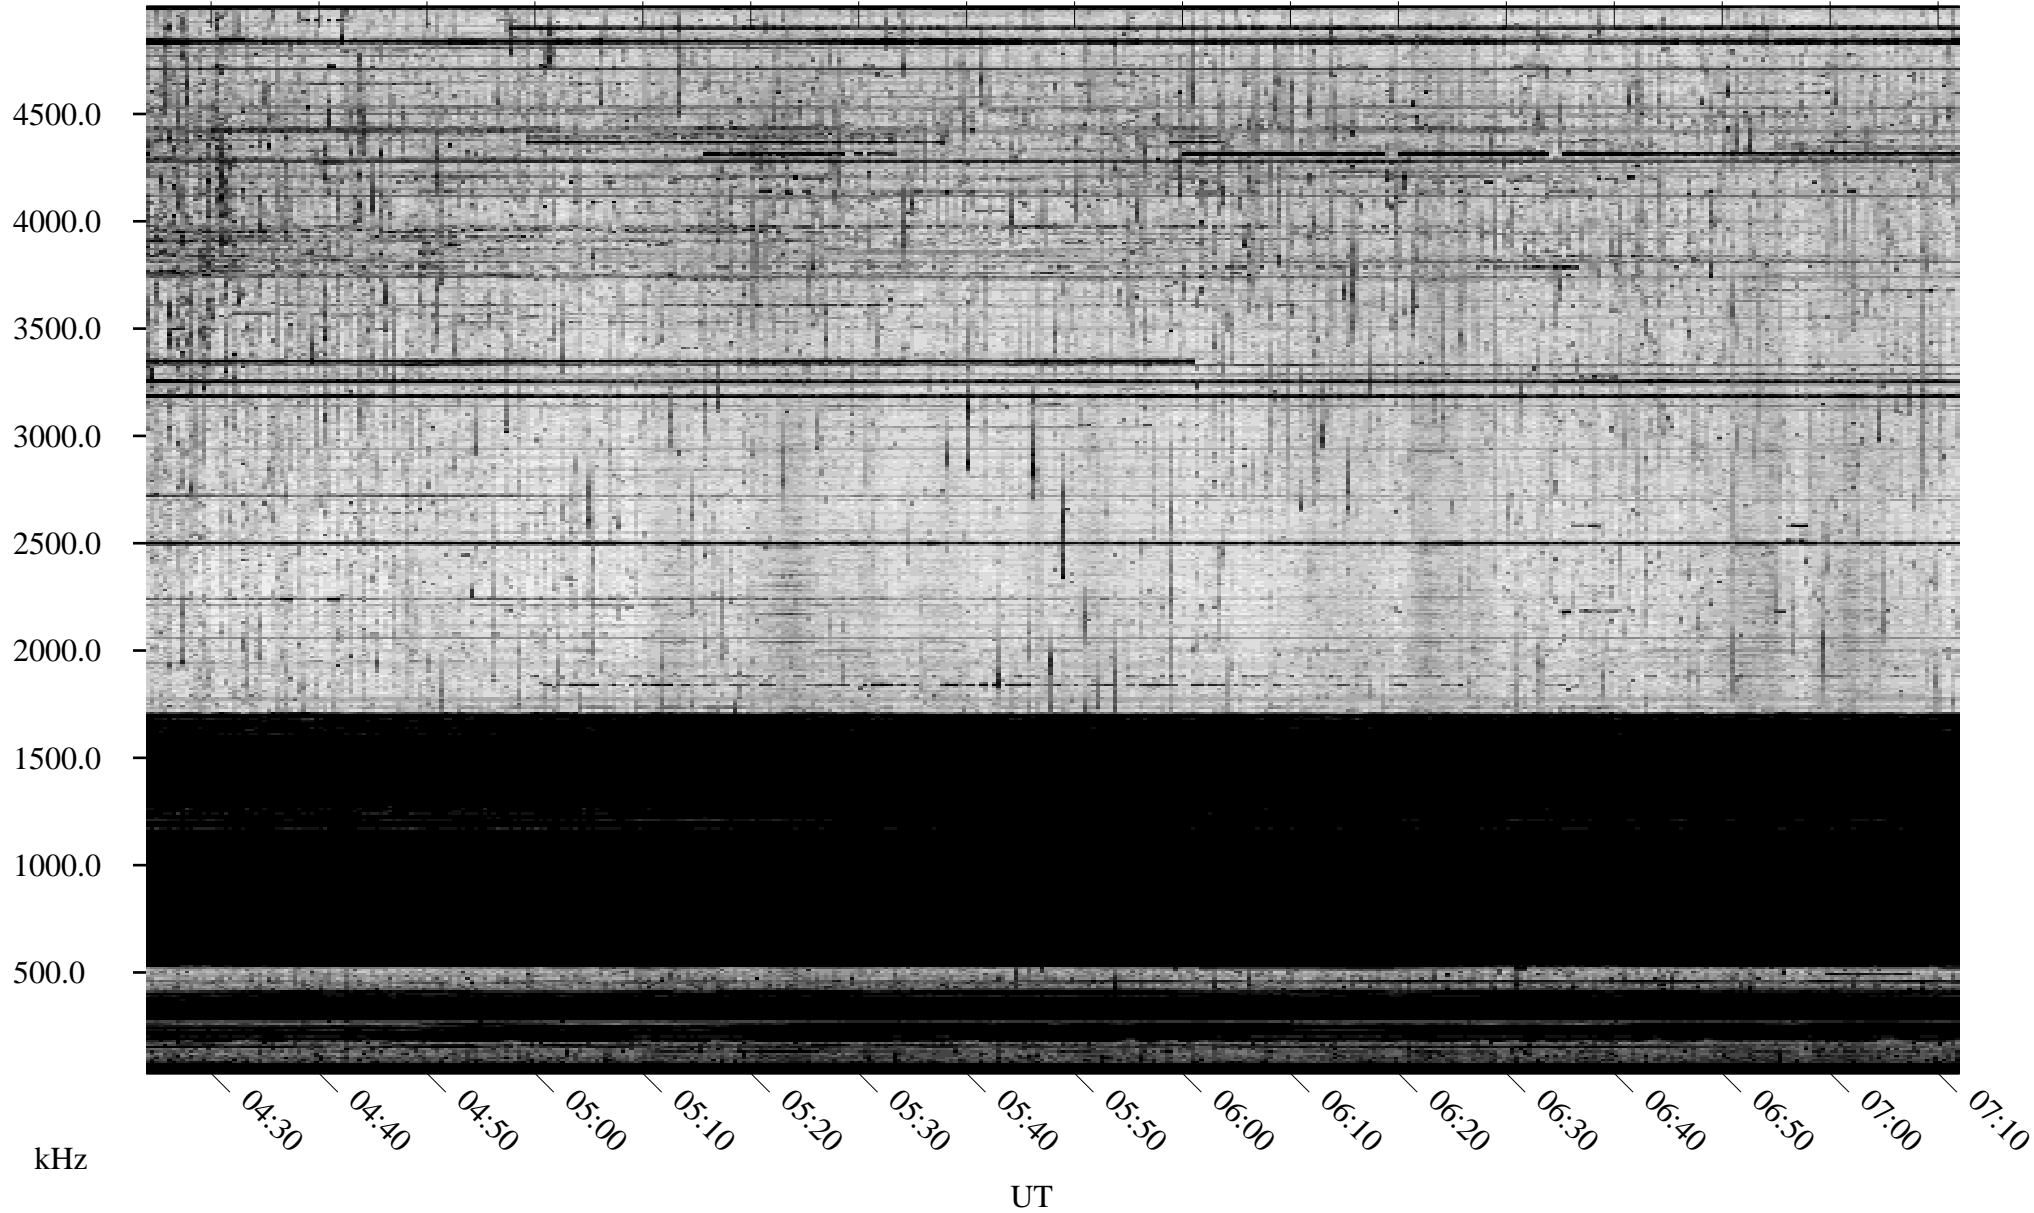

10/06/2010 Churchill, Manitoba

Linear Scale Black = 161 White = 15

ch10279l.r00SUm max_12

Page 1

10/06/2010 Churchill, Manitoba

Linear Scale Black = 161 White = 15

ch10279l.r00SUm max_12

Page 2

10/07/2010 Churchill, Manitoba

Linear Scale Black = 161 White = 15

ch10279l.r00SUm max_12

Page 3

10/07/2010 Churchill, Manitoba

Linear Scale Black = 161 White = 15

ch10279l.r00SUm max_12

Page 4

10/07/2010 Churchill, Manitoba

Linear Scale Black = 161 White = 15

ch10279l.r00SUm max_12

Page 5

10/07/2010 Churchill, Manitoba

Linear Scale Black = 161 White = 15

ch10279l.r00SUm max_12

Page 6

10/07/2010 Churchill, Manitoba

Linear Scale Black = 161 White = 15

ch10279l.r00SUm max_12

Page 7

10/07/2010 Churchill, Manitoba

Linear Scale Black = 161 White = 15

ch10279l.r00SUm max_12