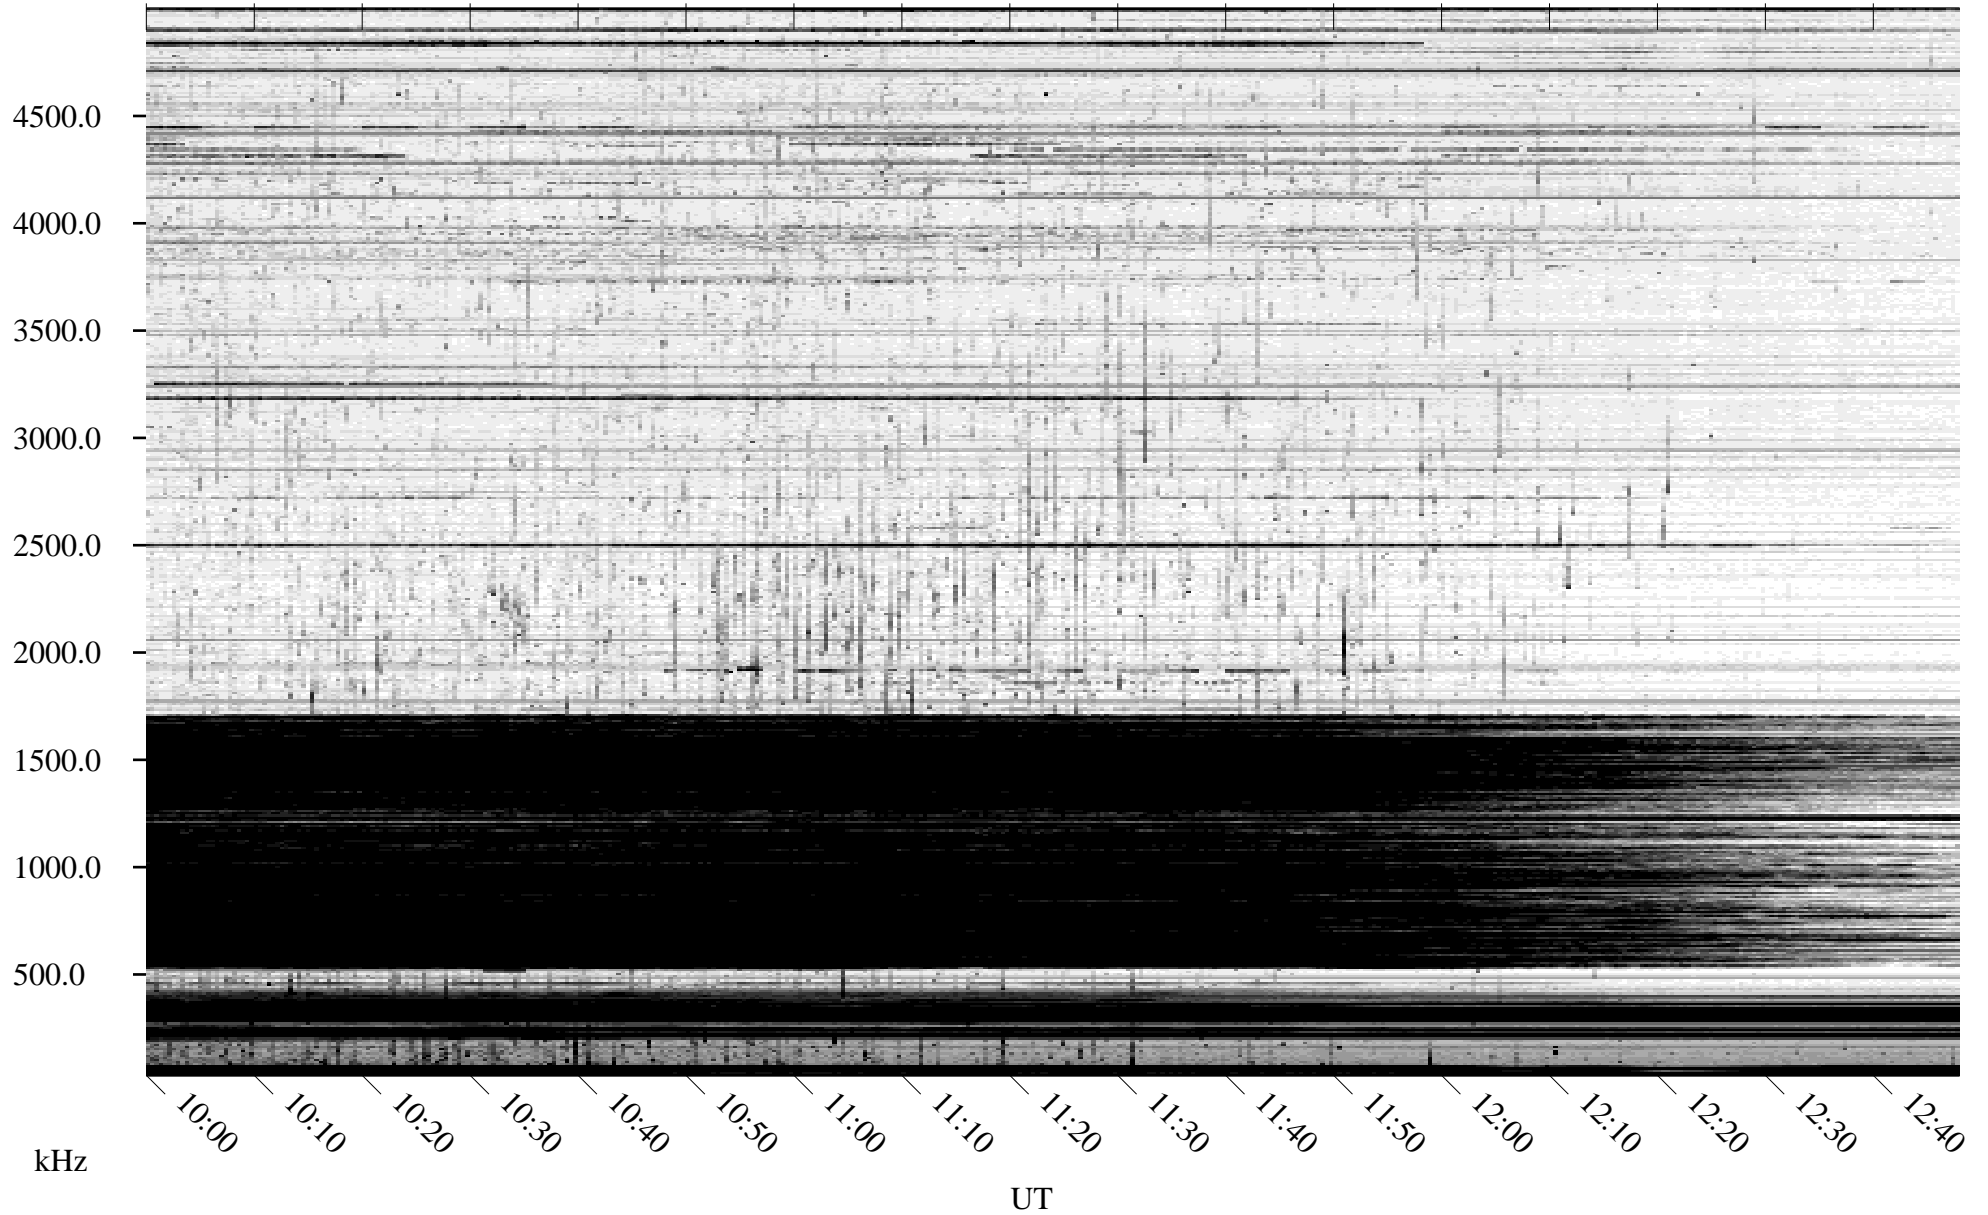

10/06/2010 Churchill, Manitoba

Linear Scale Black = 161 White = 15

ch10279l.r00SUm max_12

Page 1

10/06/2010 Churchill, Manitoba

Linear Scale Black = 161 White = 15

ch10279l.r00SUm max_12

Page 2

10/07/2010 Churchill, Manitoba

Linear Scale Black = 161 White = 15

ch10279l.r00SUm max_12

Page 3

10/07/2010 Churchill, Manitoba

Linear Scale Black = 161 White = 15

ch10279l.r00SUm max_12

Page 4

10/07/2010 Churchill, Manitoba

Linear Scale Black = 161 White = 15

ch10279l.r00SUm max_12

Page 5

10/07/2010 Churchill, Manitoba

Linear Scale Black = 161 White = 15

ch10279l.r00SUm max_12

Page 6

10/07/2010 Churchill, Manitoba

Linear Scale Black = 161 White = 15

ch10279l.r00SUm max_12

Page 7

10/07/2010 Churchill, Manitoba

Linear Scale Black = 161 White = 15

ch10279l.r00SUm max_12