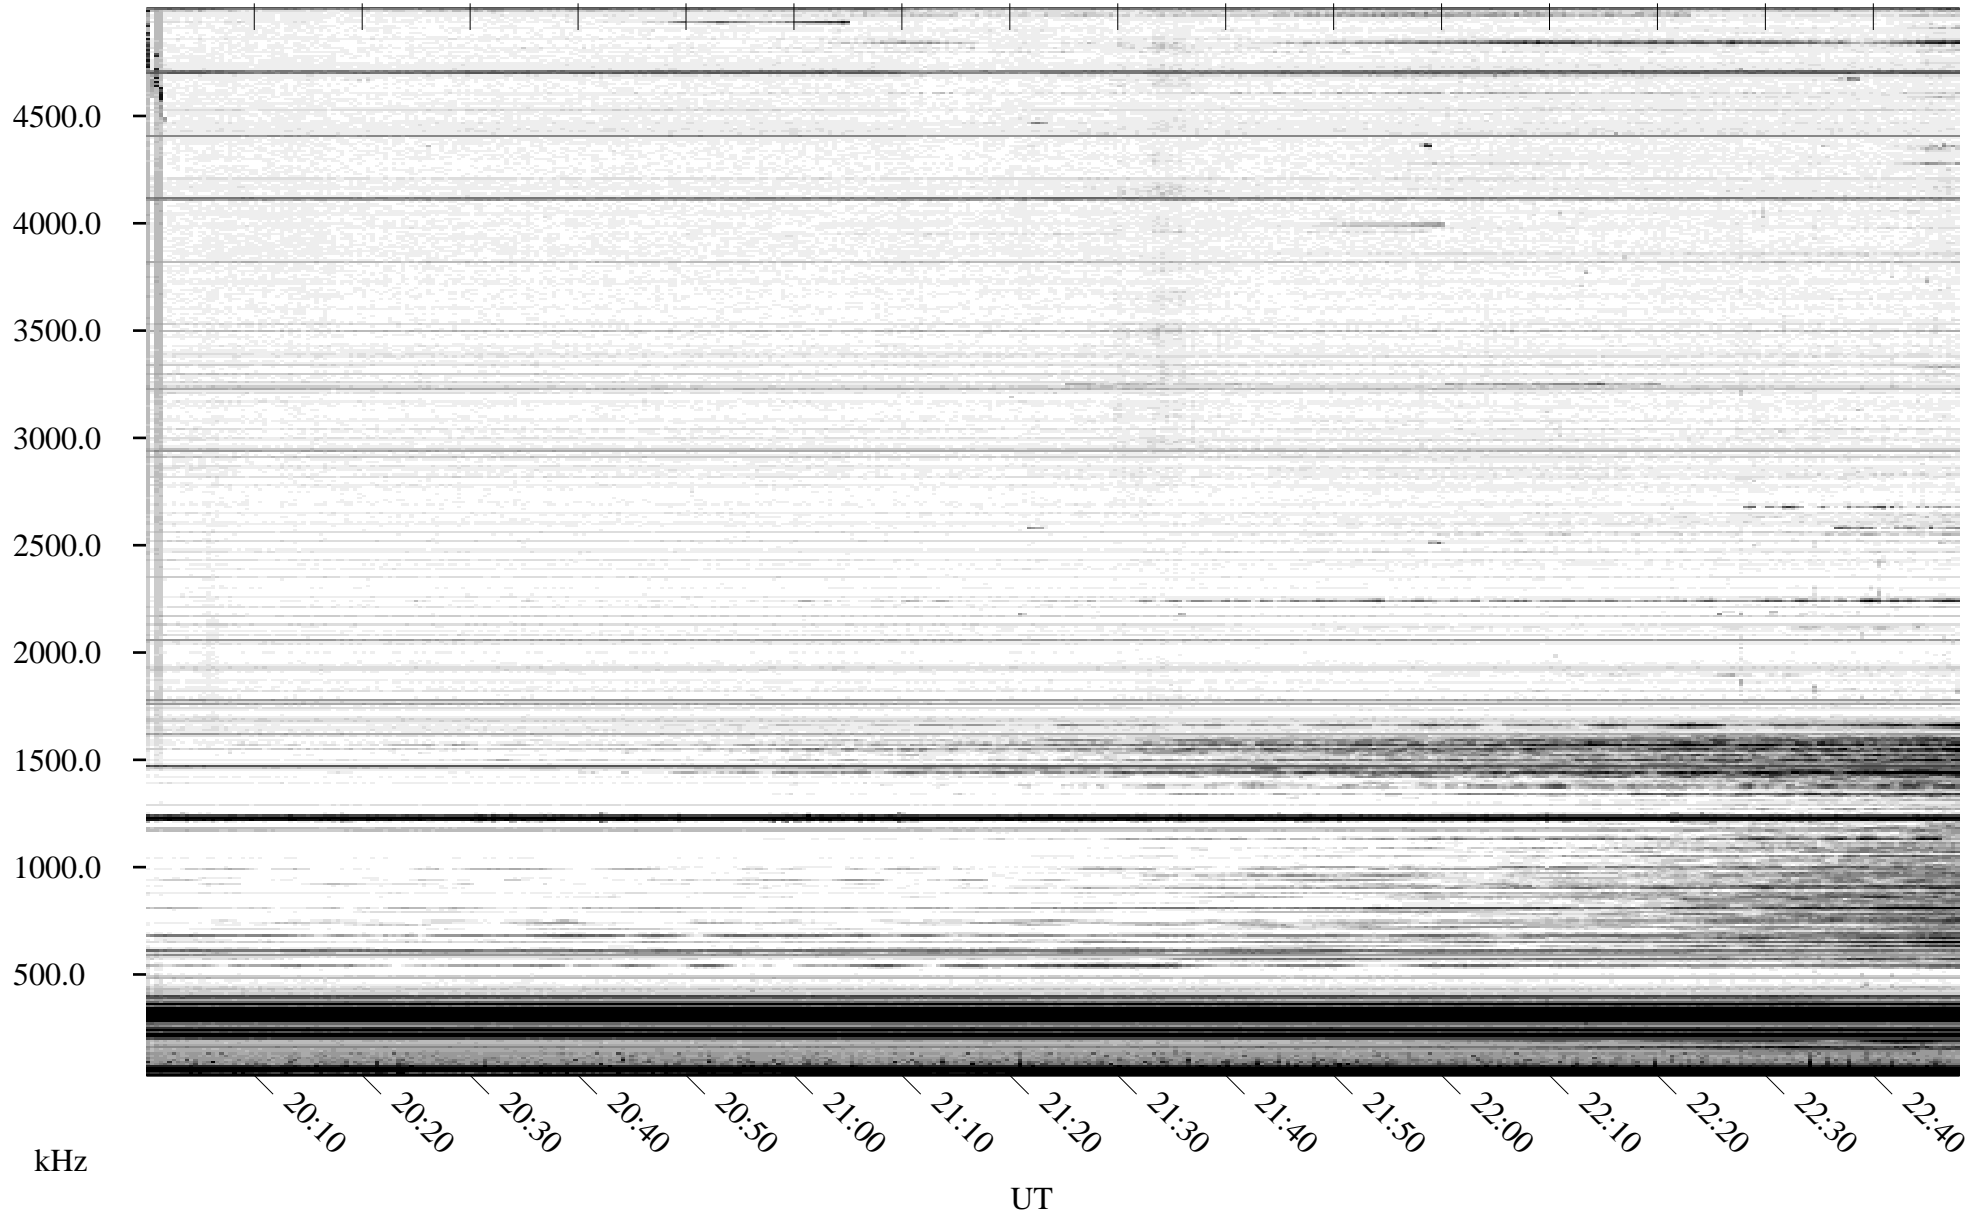

10/06/2010 Churchill, Manitoba

Linear Scale Black = 161 White = 15

ch10279l.r00SUm max_12

Page 1

10/06/2010 Churchill, Manitoba

Linear Scale Black = 161 White = 15

ch10279l.r00SUm max_12

Page 2

10/07/2010 Churchill, Manitoba

Linear Scale Black = 161 White = 15

ch10279l.r00SUm max_12

Page 3

10/07/2010 Churchill, Manitoba

Linear Scale Black = 161 White = 15

ch10279l.r00SUm max_12

Page 4

10/07/2010 Churchill, Manitoba

Linear Scale Black = 161 White = 15

ch10279l.r00SUm max_12

Page 5

10/07/2010 Churchill, Manitoba

Linear Scale Black = 161 White = 15

ch10279l.r00SUm max_12

Page 6

10/07/2010 Churchill, Manitoba

Linear Scale Black = 161 White = 15

ch10279l.r00SUm max_12

Page 7

10/07/2010 Churchill, Manitoba

Linear Scale Black = 161 White = 15

ch10279l.r00SUm max_12