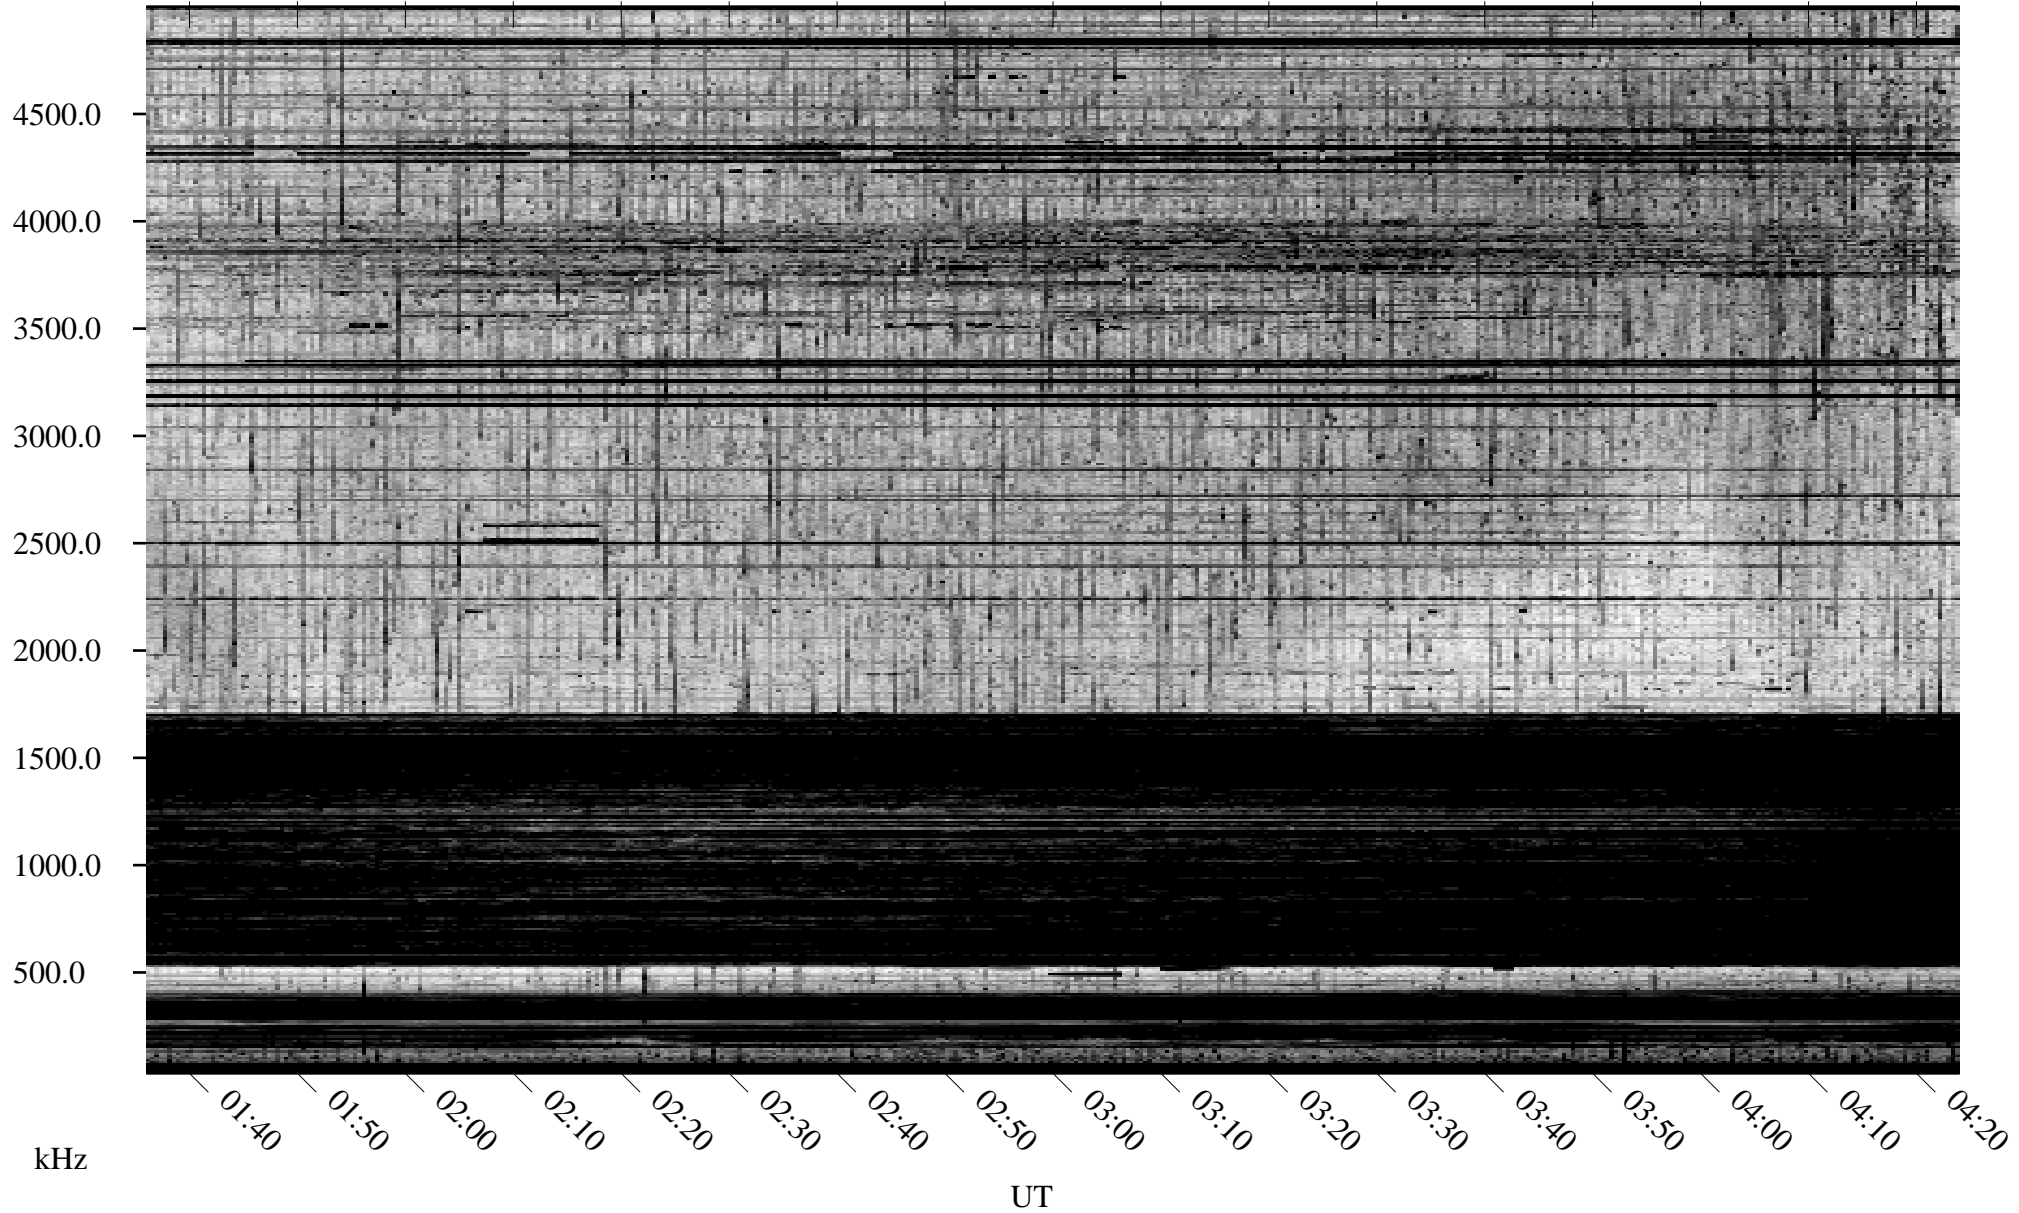

10/06/2010 Churchill, Manitoba

Linear Scale Black = 161 White = 15

ch10279l.r00SUm max_12

Page 1

10/06/2010 Churchill, Manitoba

Linear Scale Black = 161 White = 15

ch10279l.r00SUm max_12

Page 2

10/07/2010 Churchill, Manitoba

Linear Scale Black = 161 White = 15

ch10279l.r00SUm max_12

Page 3

10/07/2010 Churchill, Manitoba

Linear Scale Black = 161 White = 15

ch10279l.r00SUm max_12

Page 4

10/07/2010 Churchill, Manitoba

Linear Scale Black = 161 White = 15

ch10279l.r00SUm max_12

Page 5

10/07/2010 Churchill, Manitoba

Linear Scale Black = 161 White = 15

ch10279l.r00SUm max_12

Page 6

10/07/2010 Churchill, Manitoba

Linear Scale Black = 161 White = 15

ch10279l.r00SUm max_12

Page 7

10/07/2010 Churchill, Manitoba

Linear Scale Black = 161 White = 15

ch10279l.r00SUm max_12