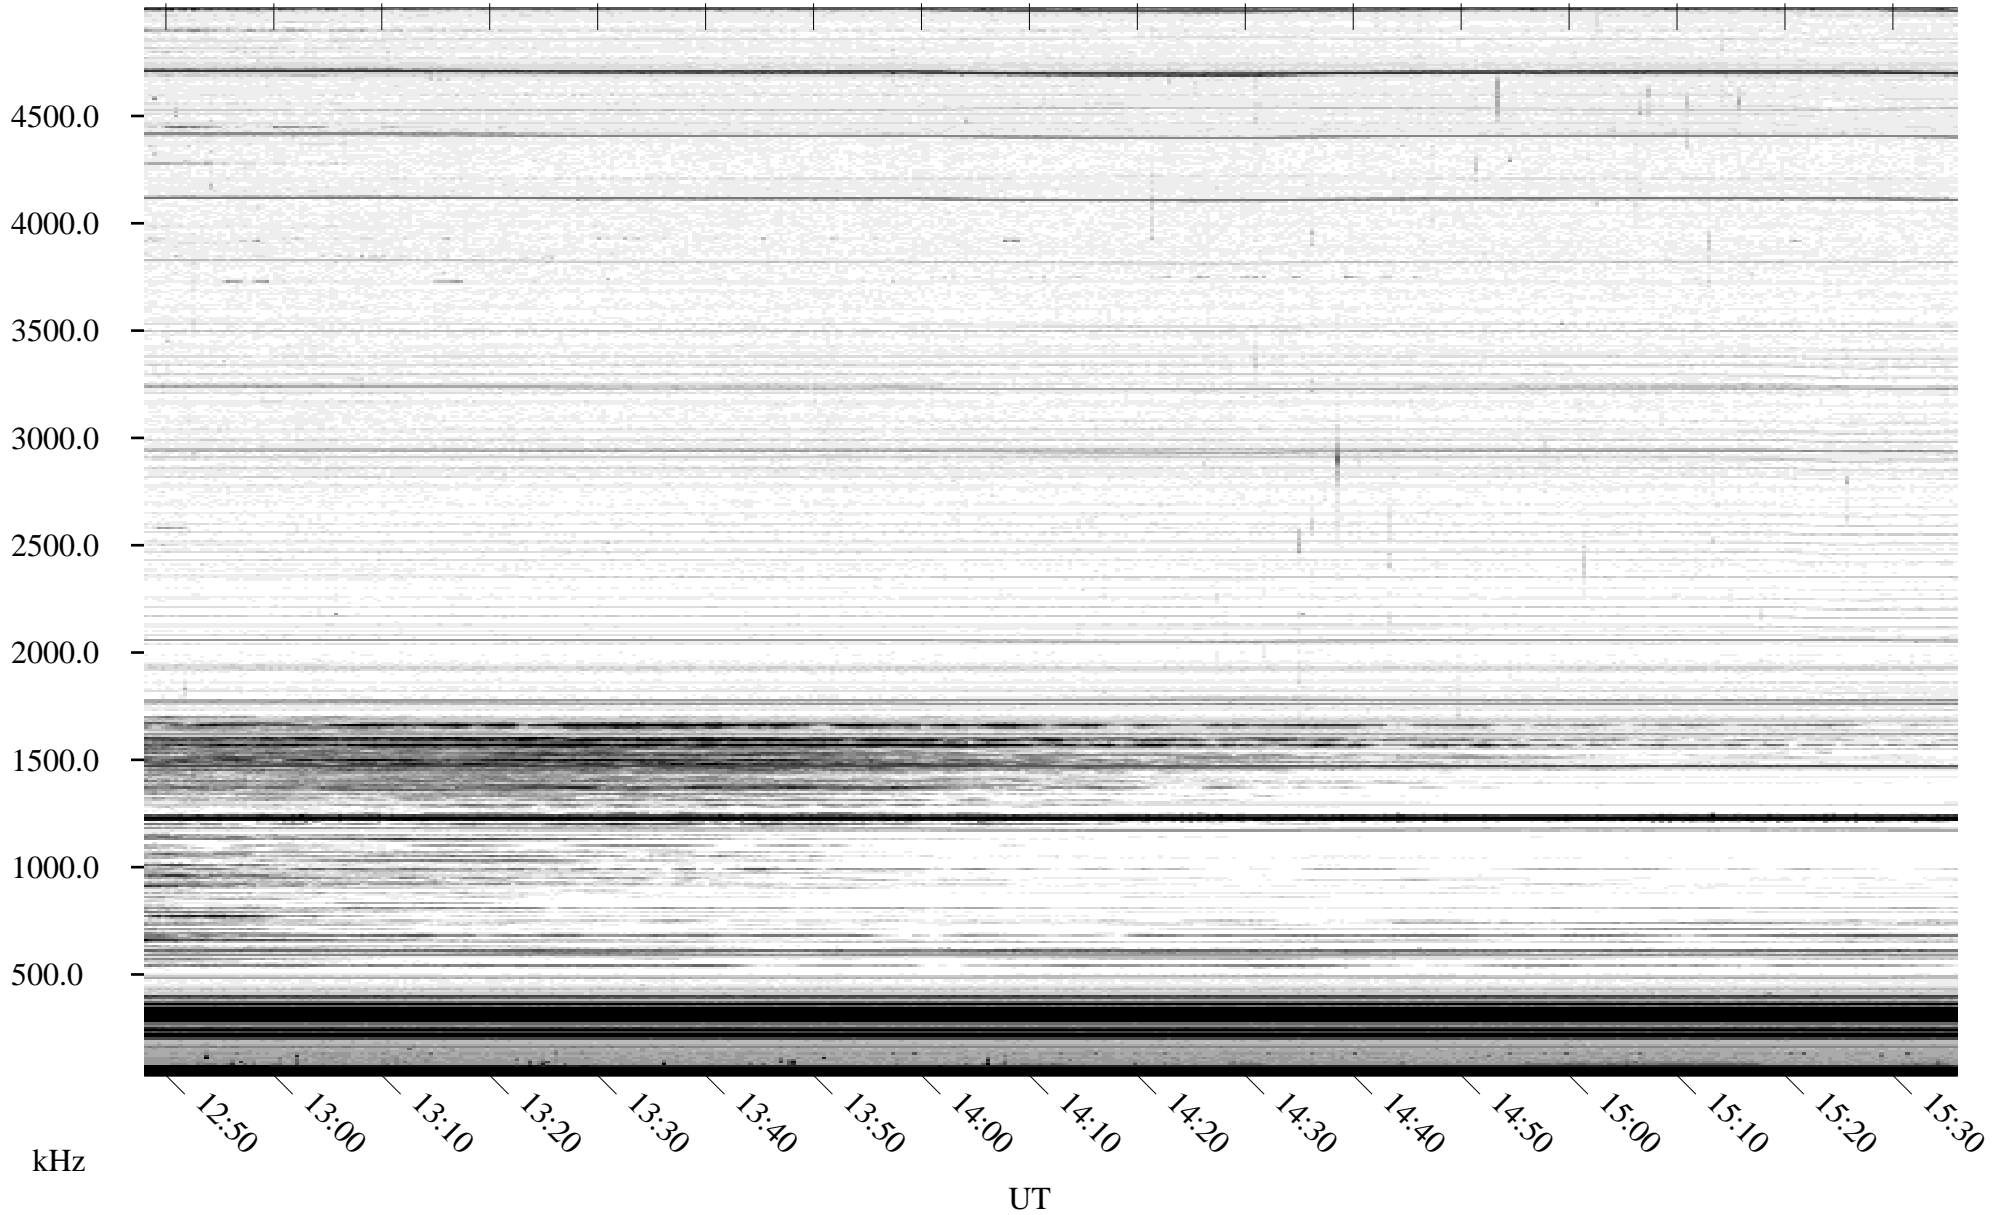

10/06/2010 Churchill, Manitoba

Linear Scale Black = 161 White = 15

ch10279l.r00SUm max_12

Page 1

10/06/2010 Churchill, Manitoba

Linear Scale Black = 161 White = 15

ch10279l.r00SUm max_12

Page 2

10/07/2010 Churchill, Manitoba

Linear Scale Black = 161 White = 15

ch10279l.r00SUm max_12

Page 3

10/07/2010 Churchill, Manitoba

Linear Scale Black = 161 White = 15

ch10279l.r00SUm max_12

Page 4

10/07/2010 Churchill, Manitoba

Linear Scale Black = 161 White = 15

ch10279l.r00SUm max_12

Page 5

10/07/2010 Churchill, Manitoba

Linear Scale Black = 161 White = 15

ch10279l.r00SUm max_12

Page 6

10/07/2010 Churchill, Manitoba

Linear Scale Black = 161 White = 15

ch10279l.r00SUm max_12

Page 7

10/07/2010 Churchill, Manitoba

Linear Scale Black = 161 White = 15

ch10279l.r00SUm max_12