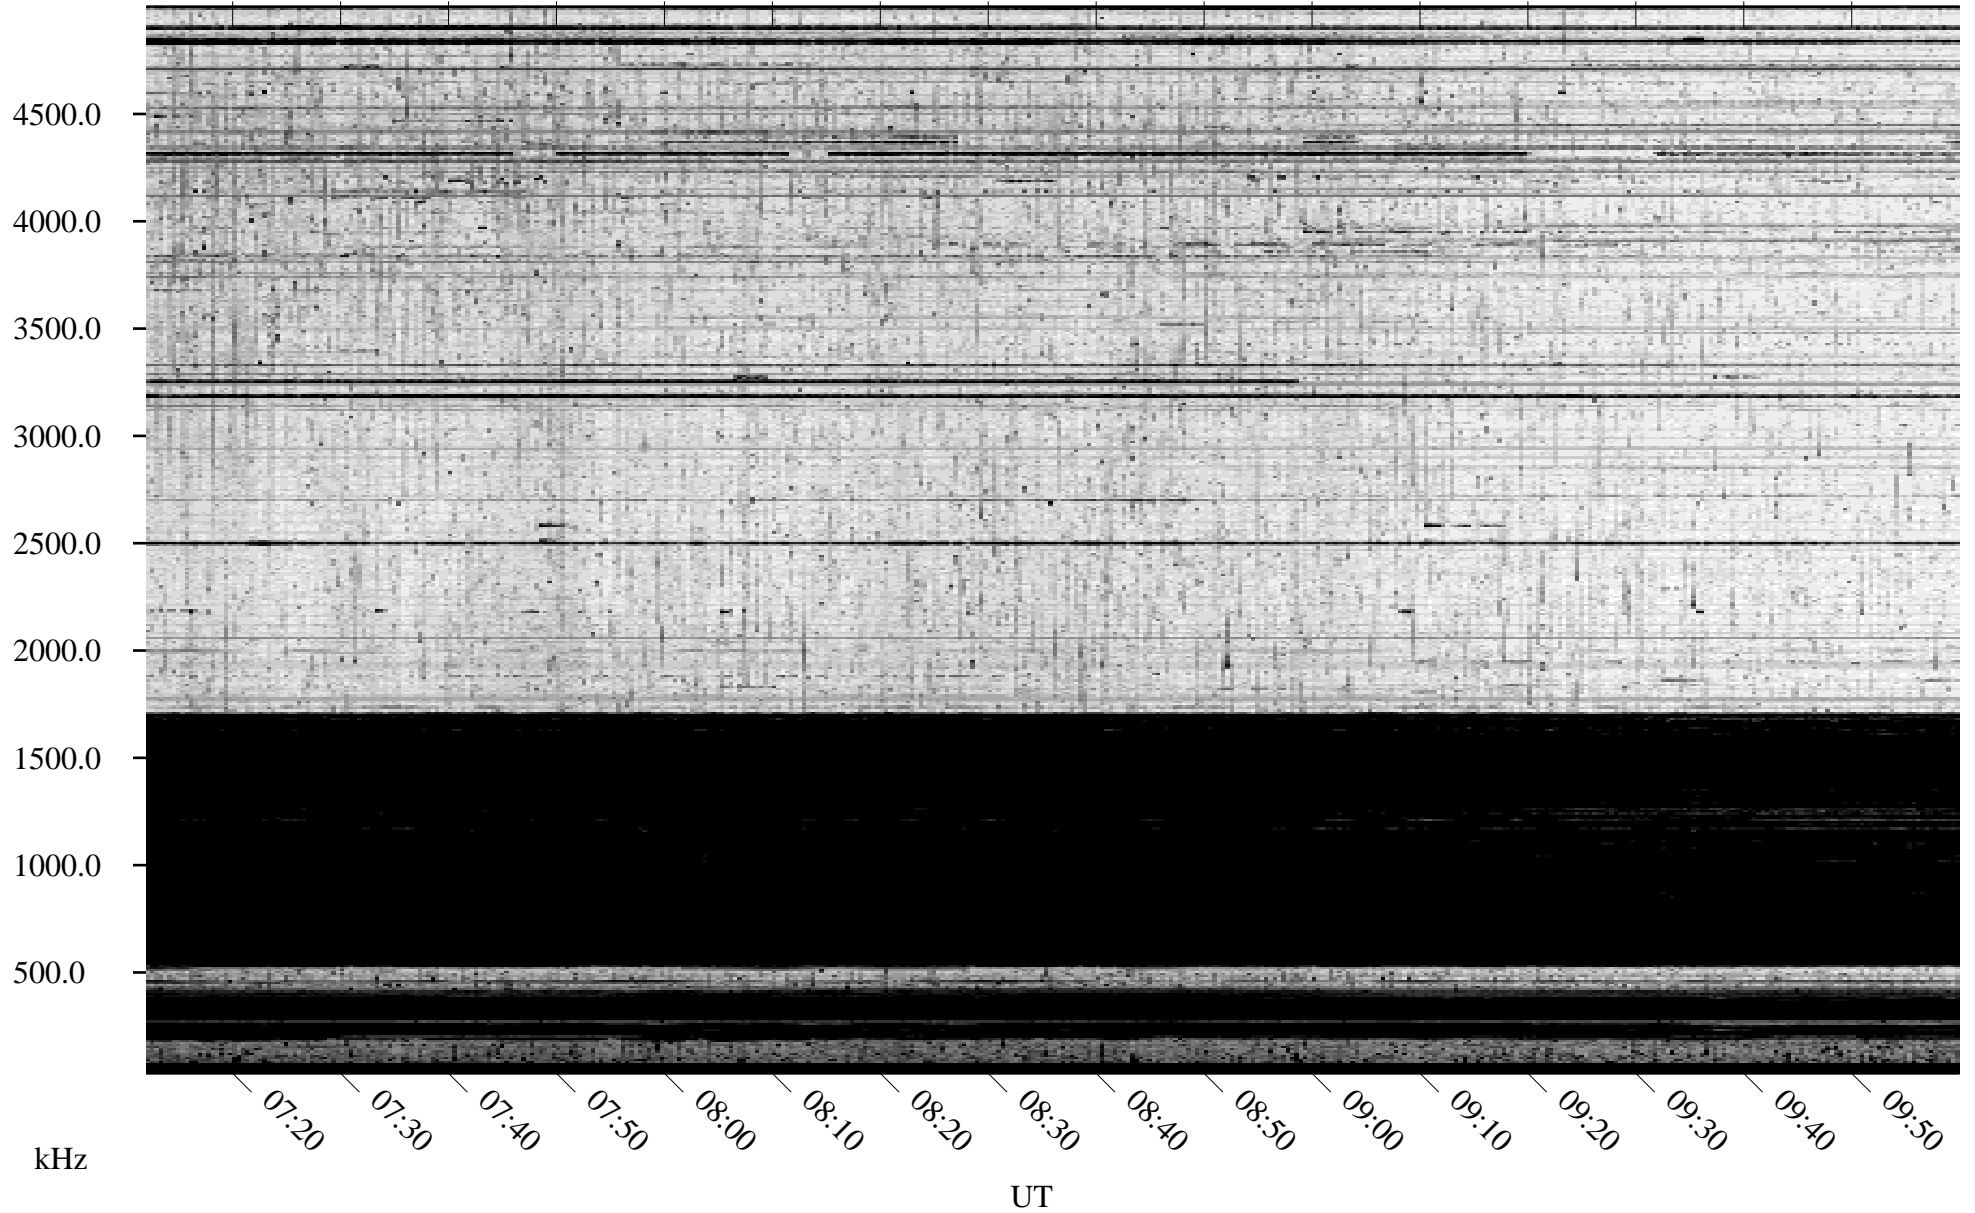

10/06/2010 Churchill, Manitoba

Linear Scale Black = 161 White = 15

ch10279l.r00SUm max_12

Page 1

10/06/2010 Churchill, Manitoba

Linear Scale Black = 161 White = 15

ch10279l.r00SUm max_12

Page 2

10/07/2010 Churchill, Manitoba

Linear Scale Black = 161 White = 15

ch10279l.r00SUm max_12

Page 3

10/07/2010 Churchill, Manitoba

Linear Scale Black = 161 White = 15

ch10279l.r00SUm max_12

Page 4

10/07/2010 Churchill, Manitoba

Linear Scale Black = 161 White = 15

ch10279l.r00SUm max_12

Page 5

10/07/2010 Churchill, Manitoba

Linear Scale Black = 161 White = 15

ch10279l.r00SUm max_12

Page 6

10/07/2010 Churchill, Manitoba

Linear Scale Black = 161 White = 15

ch10279l.r00SUm max_12

Page 7

10/07/2010 Churchill, Manitoba

Linear Scale Black = 161 White = 15

ch10279l.r00SUm max_12