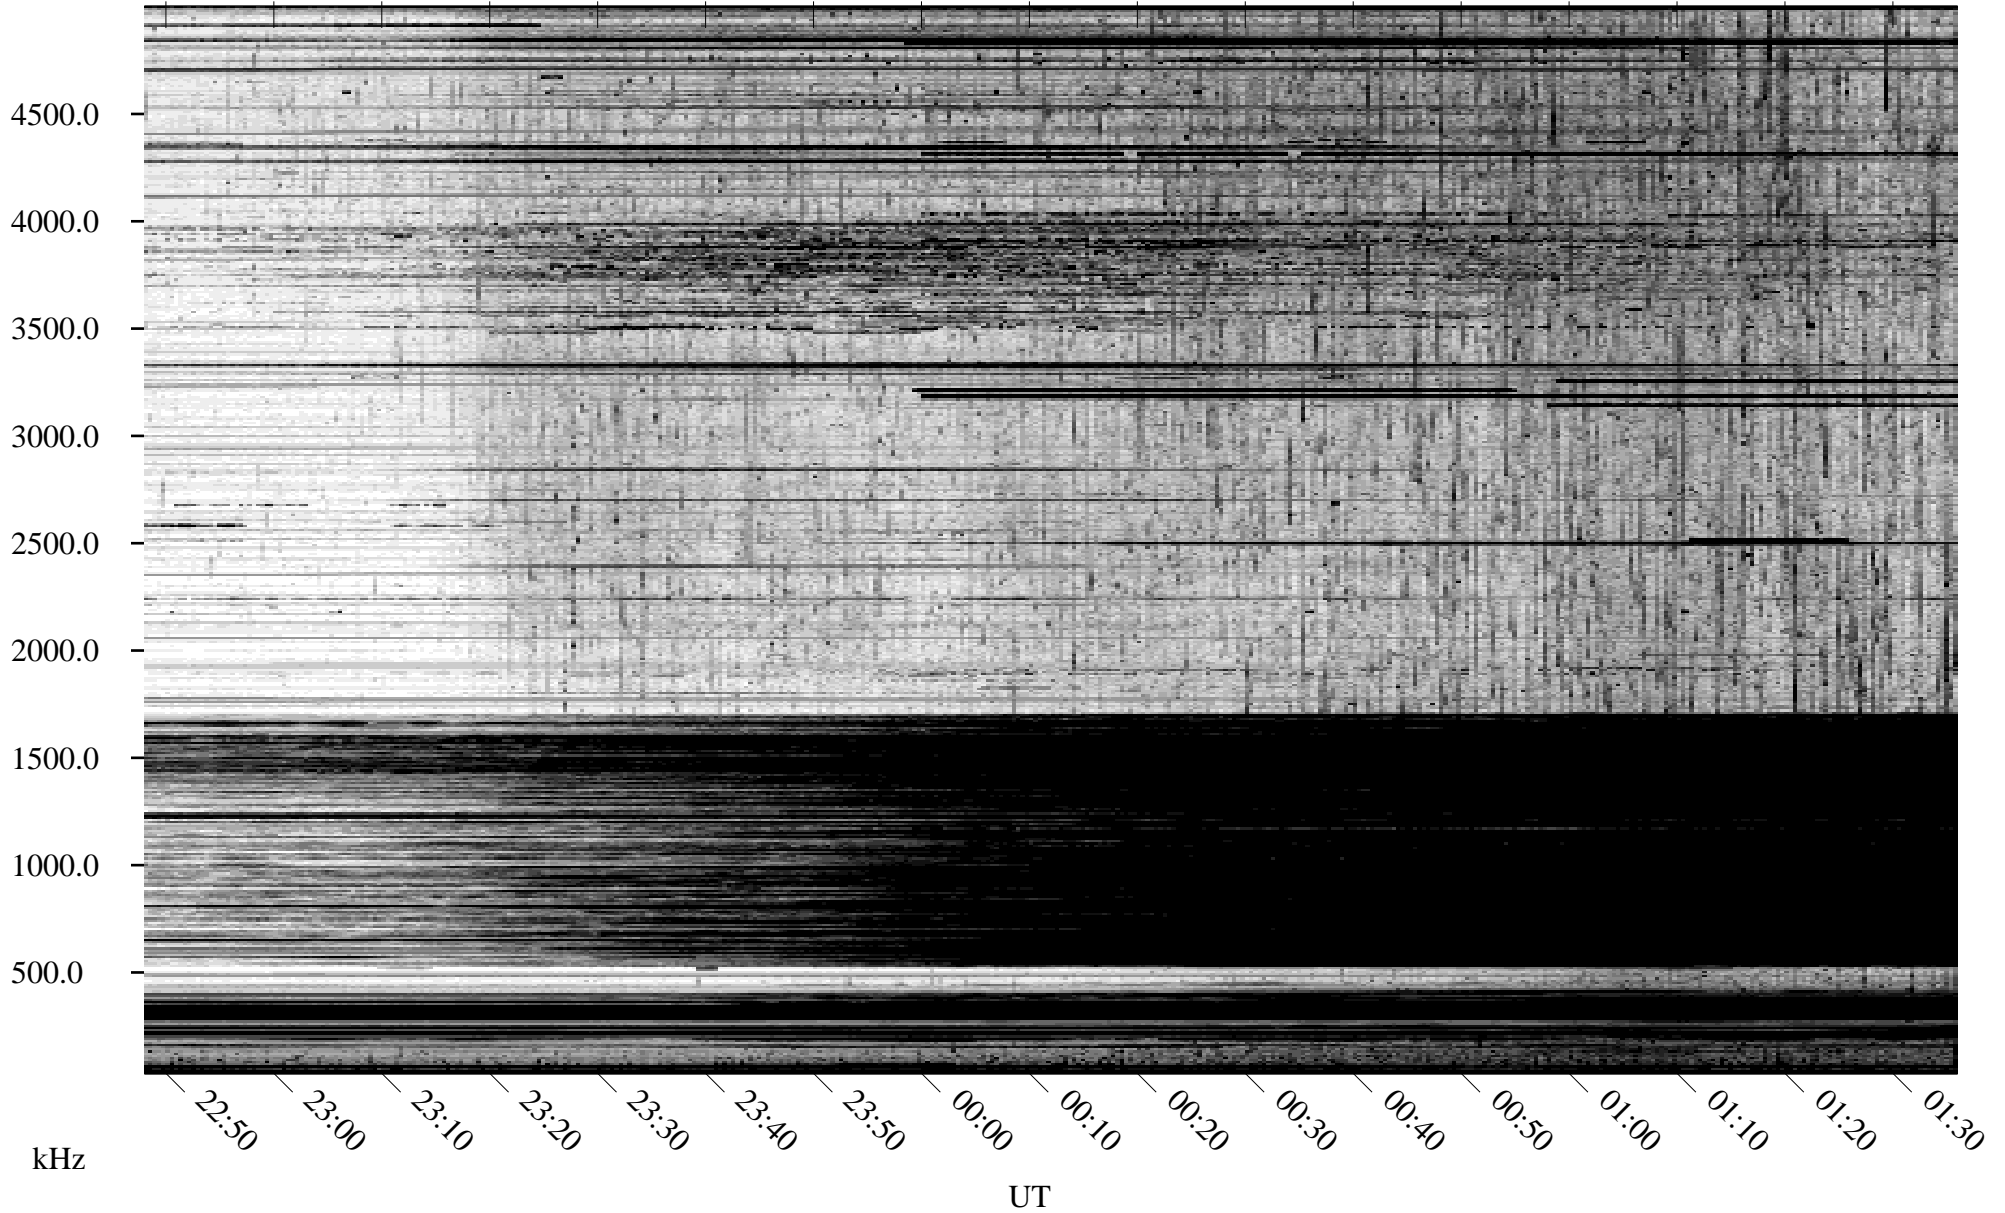

10/07/2010 Churchill, Manitoba

Linear Scale Black = 161 White = 15

ch10280l.r00SUm max_12

Page 1

10/07/2010 Churchill, Manitoba

Linear Scale Black = 161 White = 15

ch10280l.r00SUm max_12

Page 2

10/08/2010 Churchill, Manitoba

Linear Scale Black = 161 White = 15

ch10280l.r00SUm max_12

Page 3

10/08/2010 Churchill, Manitoba

Linear Scale Black = 161 White = 15

ch10280l.r00SUm max_12

Page 4

10/08/2010 Churchill, Manitoba

Linear Scale Black = 161 White = 15

ch10280l.r00SUm max_12

Page 5

10/08/2010 Churchill, Manitoba

Linear Scale Black = 161 White = 15

ch10280l.r00SUm max_12

Page 6

10/08/2010 Churchill, Manitoba

Linear Scale Black = 161 White = 15

ch10280l.r00SUm max_12

Page 7

10/08/2010 Churchill, Manitoba

Linear Scale Black = 161 White = 15

ch10280l.r00SUm max_12