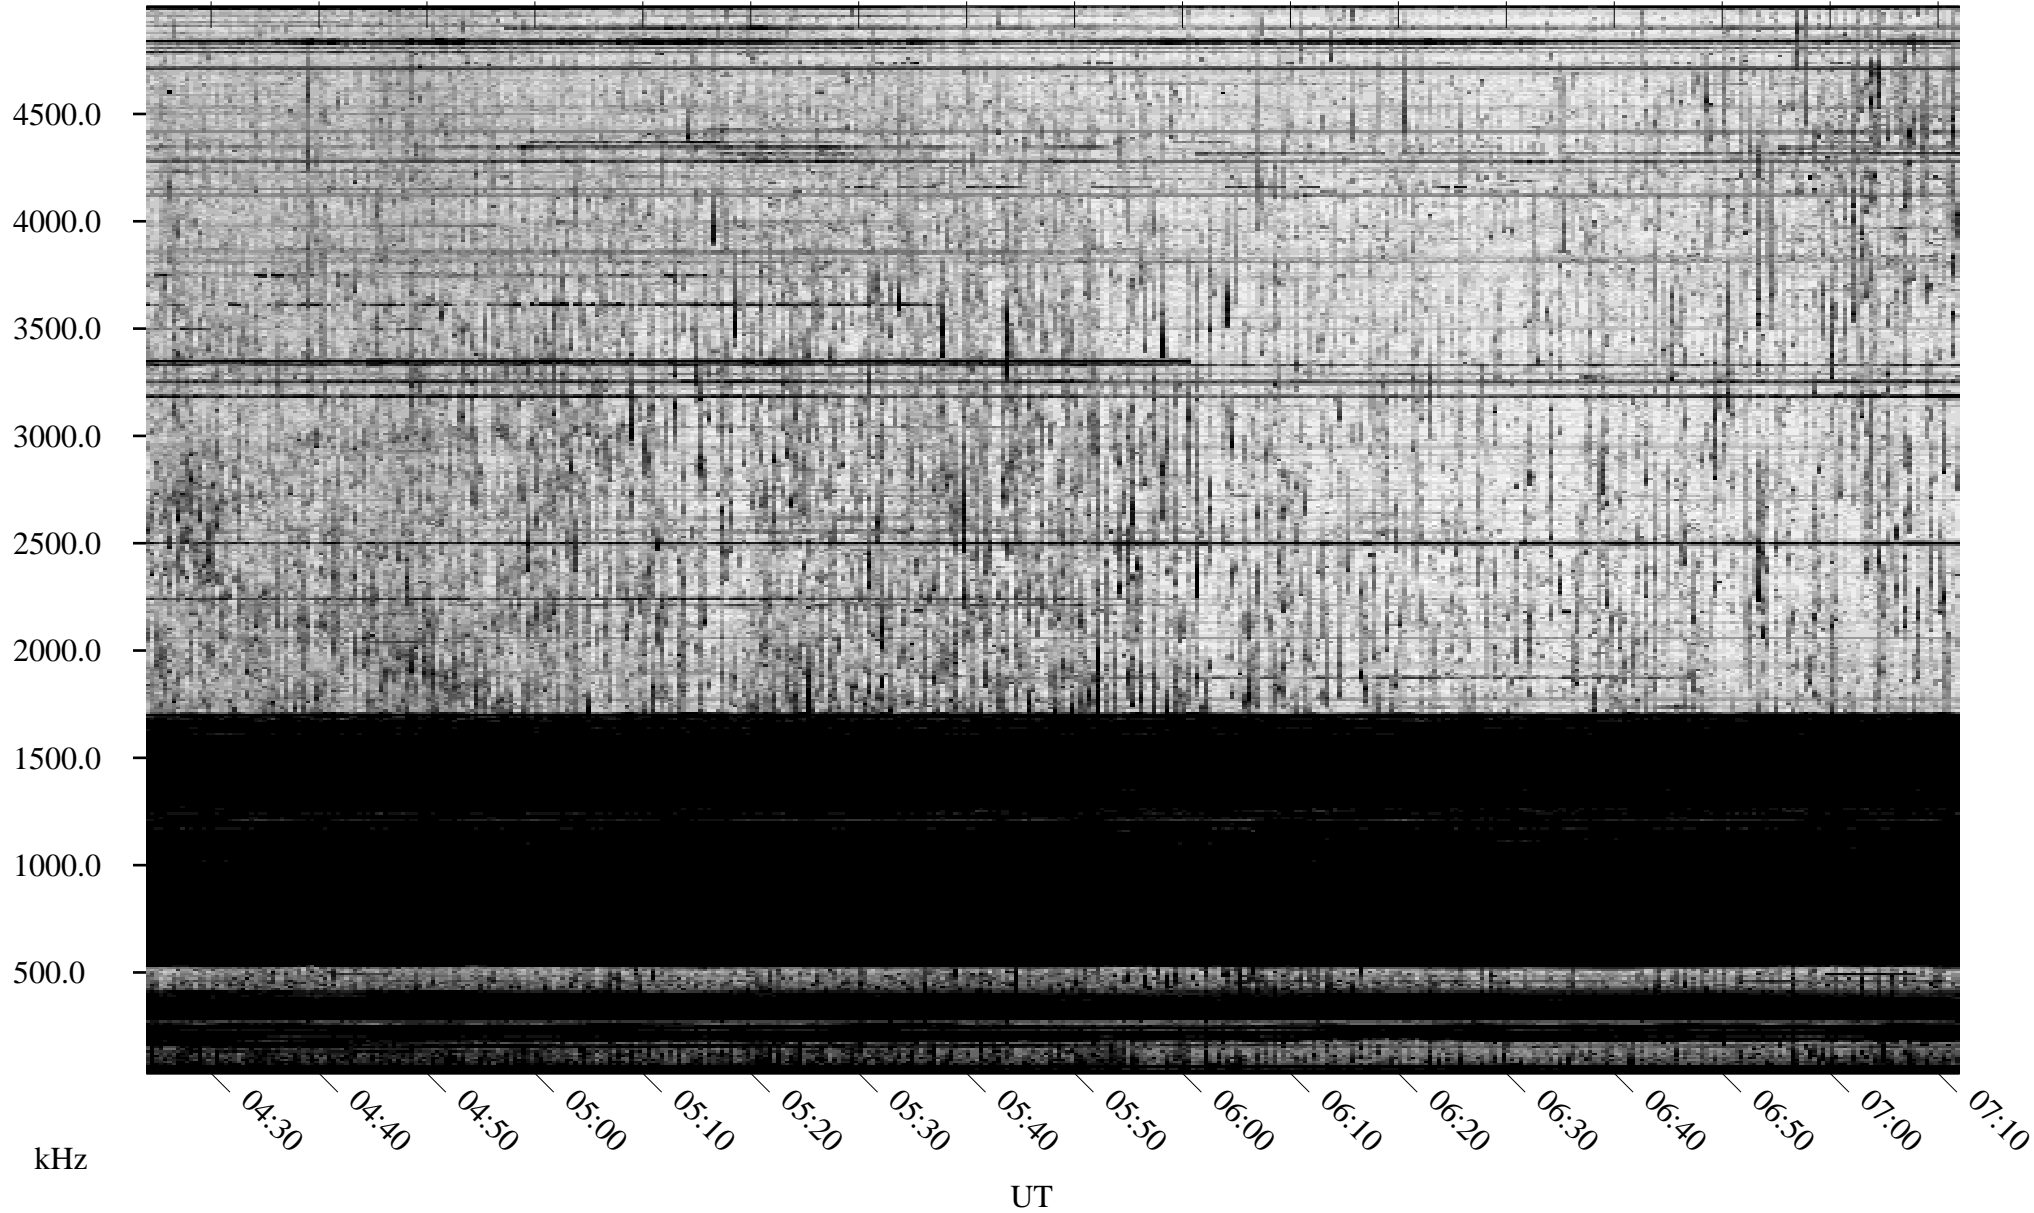

10/07/2010 Churchill, Manitoba

Linear Scale Black = 161 White = 15

ch10280l.r00SUm max_12

Page 1

10/07/2010 Churchill, Manitoba

Linear Scale Black = 161 White = 15

ch10280l.r00SUm max_12

Page 2

10/08/2010 Churchill, Manitoba

Linear Scale Black = 161 White = 15

ch10280l.r00SUm max_12

Page 3

10/08/2010 Churchill, Manitoba

Linear Scale Black = 161 White = 15

ch10280l.r00SUm max_12

Page 4

10/08/2010 Churchill, Manitoba

Linear Scale Black = 161 White = 15

ch10280l.r00SUm max_12

Page 5

10/08/2010 Churchill, Manitoba

Linear Scale Black = 161 White = 15

ch10280l.r00SUm max_12

Page 6

10/08/2010 Churchill, Manitoba

Linear Scale Black = 161 White = 15

ch10280l.r00SUm max_12

Page 7

10/08/2010 Churchill, Manitoba

Linear Scale Black = 161 White = 15

ch10280l.r00SUm max_12