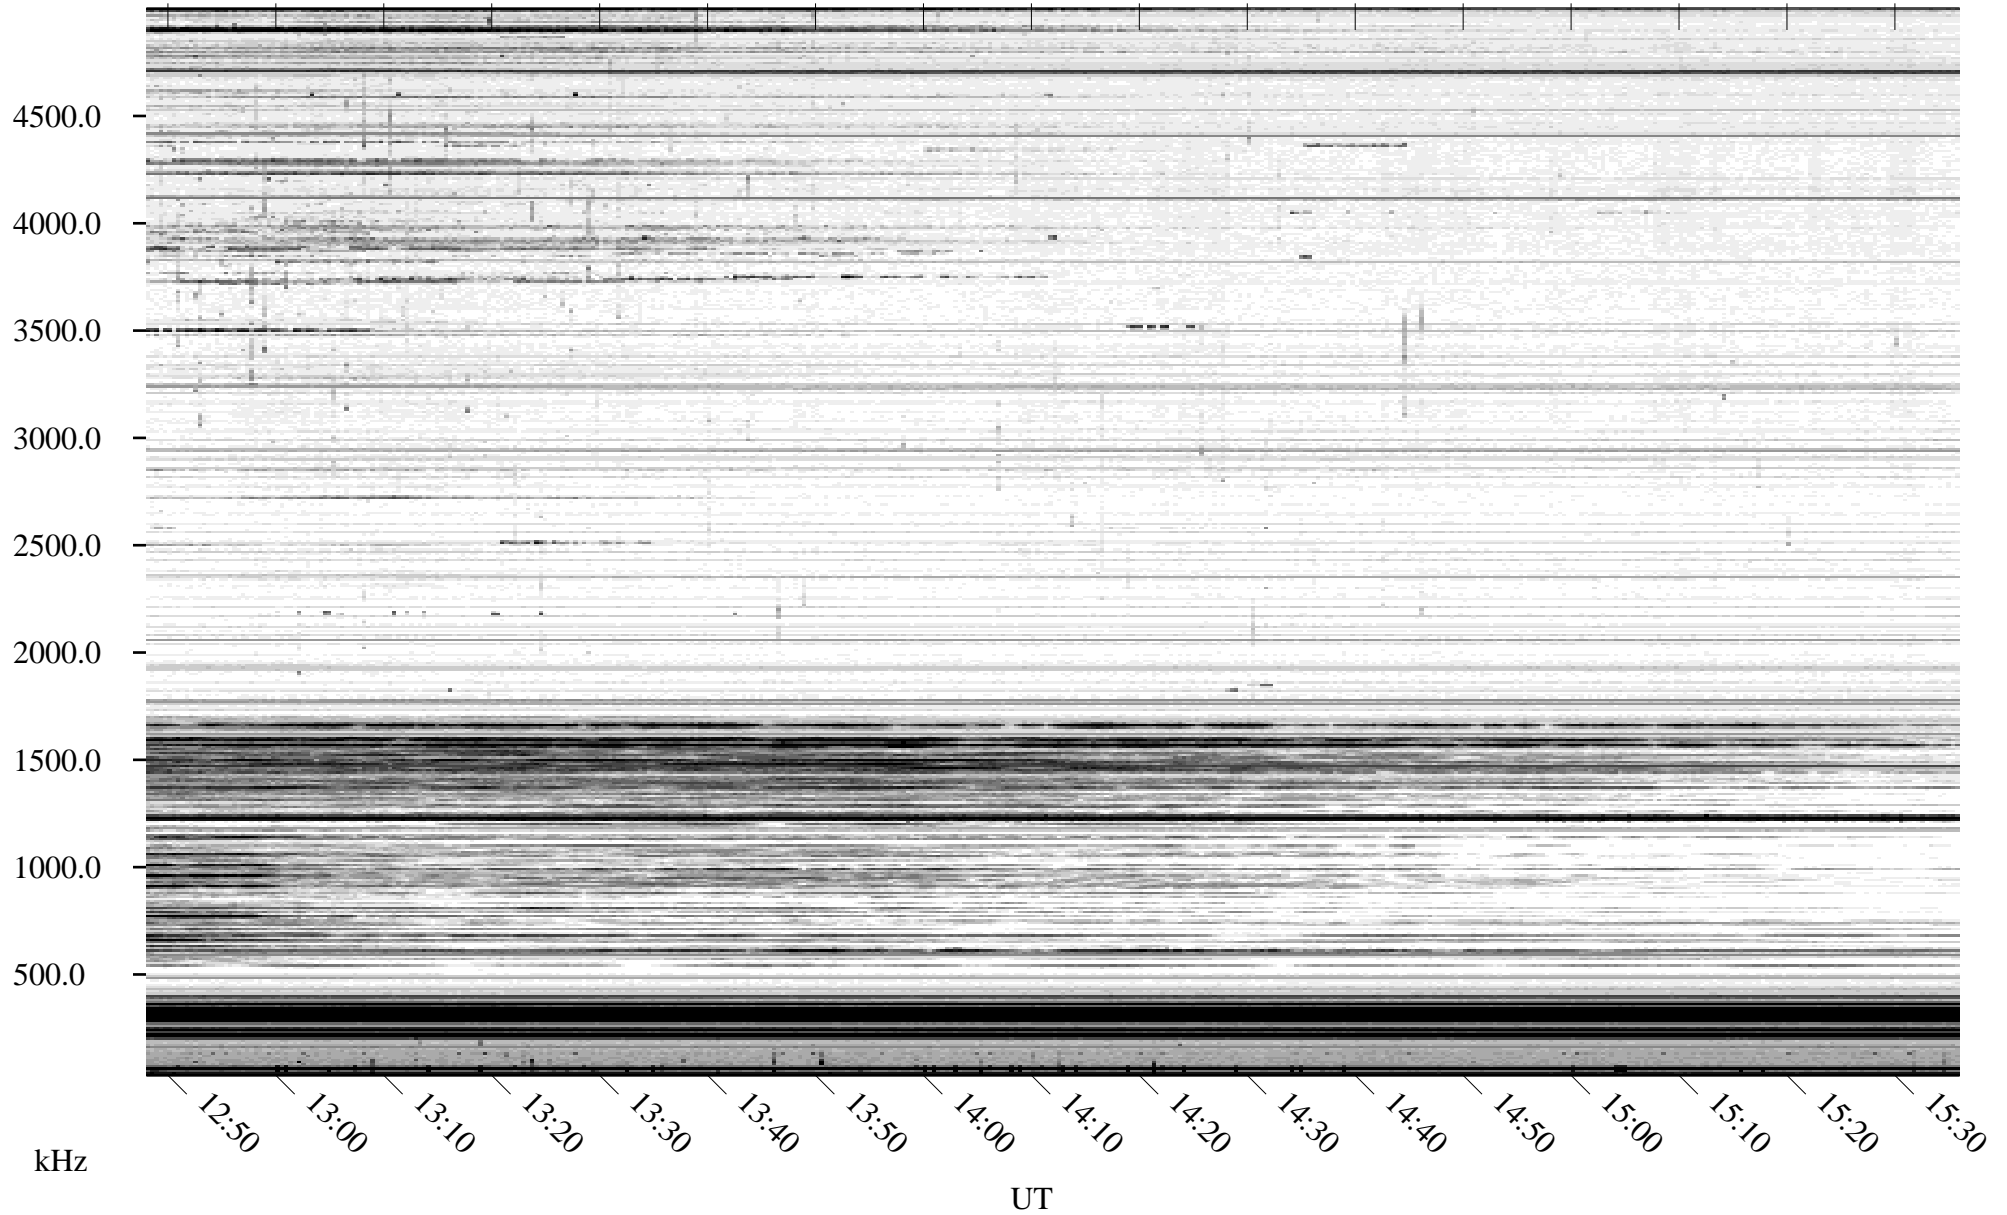

10/07/2010 Churchill, Manitoba

Linear Scale Black = 161 White = 15

ch10280l.r00SUm max_12

Page 1

10/07/2010 Churchill, Manitoba

Linear Scale Black = 161 White = 15

ch10280l.r00SUm max_12

Page 2

10/08/2010 Churchill, Manitoba

Linear Scale Black = 161 White = 15

ch10280l.r00SUm max_12

Page 3

10/08/2010 Churchill, Manitoba

Linear Scale Black = 161 White = 15

ch10280l.r00SUm max_12

Page 4

10/08/2010 Churchill, Manitoba

Linear Scale Black = 161 White = 15

ch10280l.r00SUm max_12

Page 5

10/08/2010 Churchill, Manitoba

Linear Scale Black = 161 White = 15

ch10280l.r00SUm max_12

Page 6

10/08/2010 Churchill, Manitoba

Linear Scale Black = 161 White = 15

ch10280l.r00SUm max_12

Page 7

10/08/2010 Churchill, Manitoba

Linear Scale Black = 161 White = 15

ch10280l.r00SUm max_12