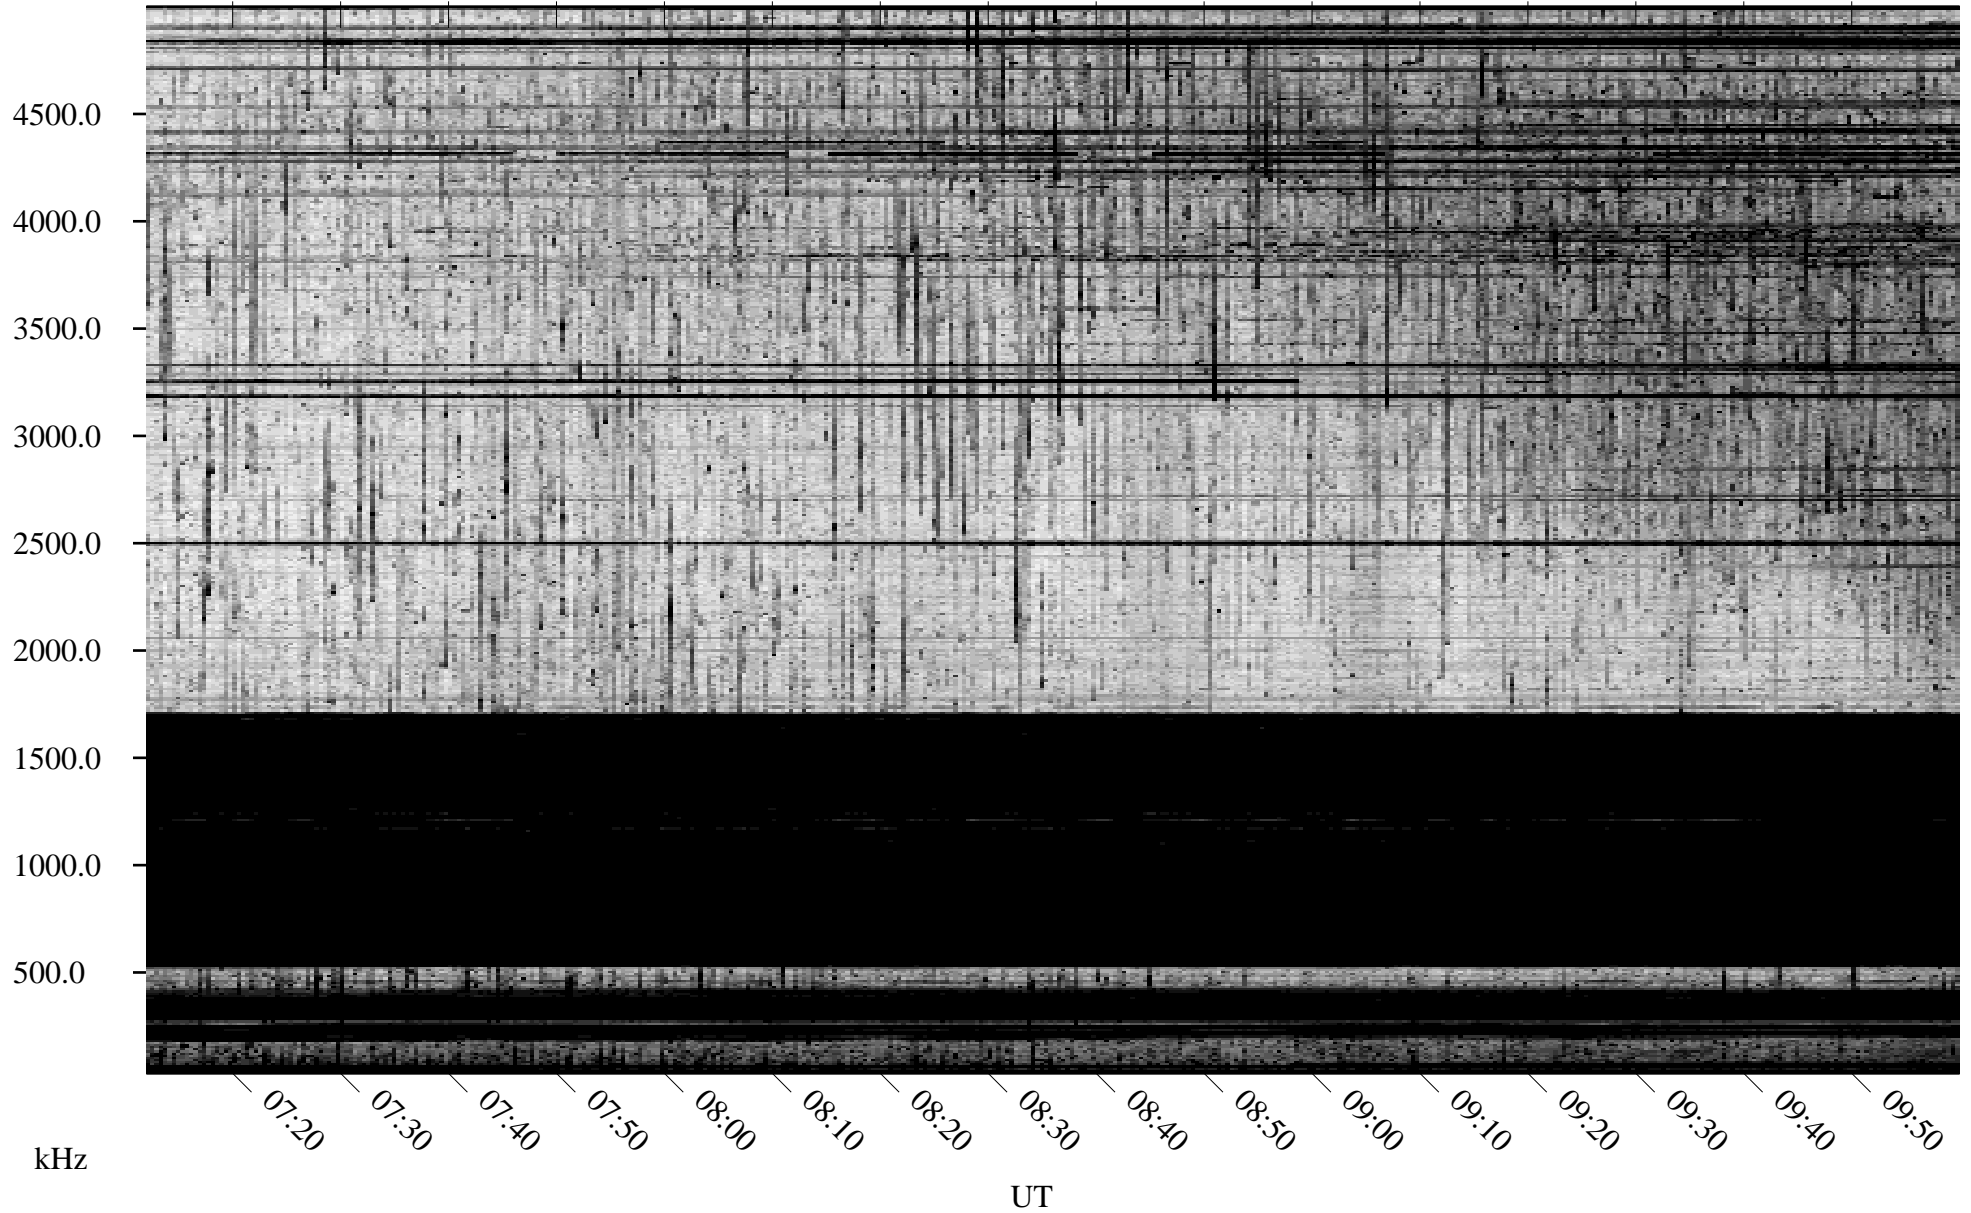

10/07/2010 Churchill, Manitoba

Linear Scale Black = 161 White = 15

ch10280l.r00SUm max_12

Page 1

10/07/2010 Churchill, Manitoba

Linear Scale Black = 161 White = 15

ch10280l.r00SUm max_12

Page 2

10/08/2010 Churchill, Manitoba

Linear Scale Black = 161 White = 15

ch10280l.r00SUm max_12

Page 3

10/08/2010 Churchill, Manitoba

Linear Scale Black = 161 White = 15

ch10280l.r00SUm max_12

Page 4

10/08/2010 Churchill, Manitoba

Linear Scale Black = 161 White = 15

ch10280l.r00SUm max_12

Page 5

10/08/2010 Churchill, Manitoba

Linear Scale Black = 161 White = 15

ch10280l.r00SUm max_12

Page 6

10/08/2010 Churchill, Manitoba

Linear Scale Black = 161 White = 15

ch10280l.r00SUm max_12

Page 7

10/08/2010 Churchill, Manitoba

Linear Scale Black = 161 White = 15

ch10280l.r00SUm max_12