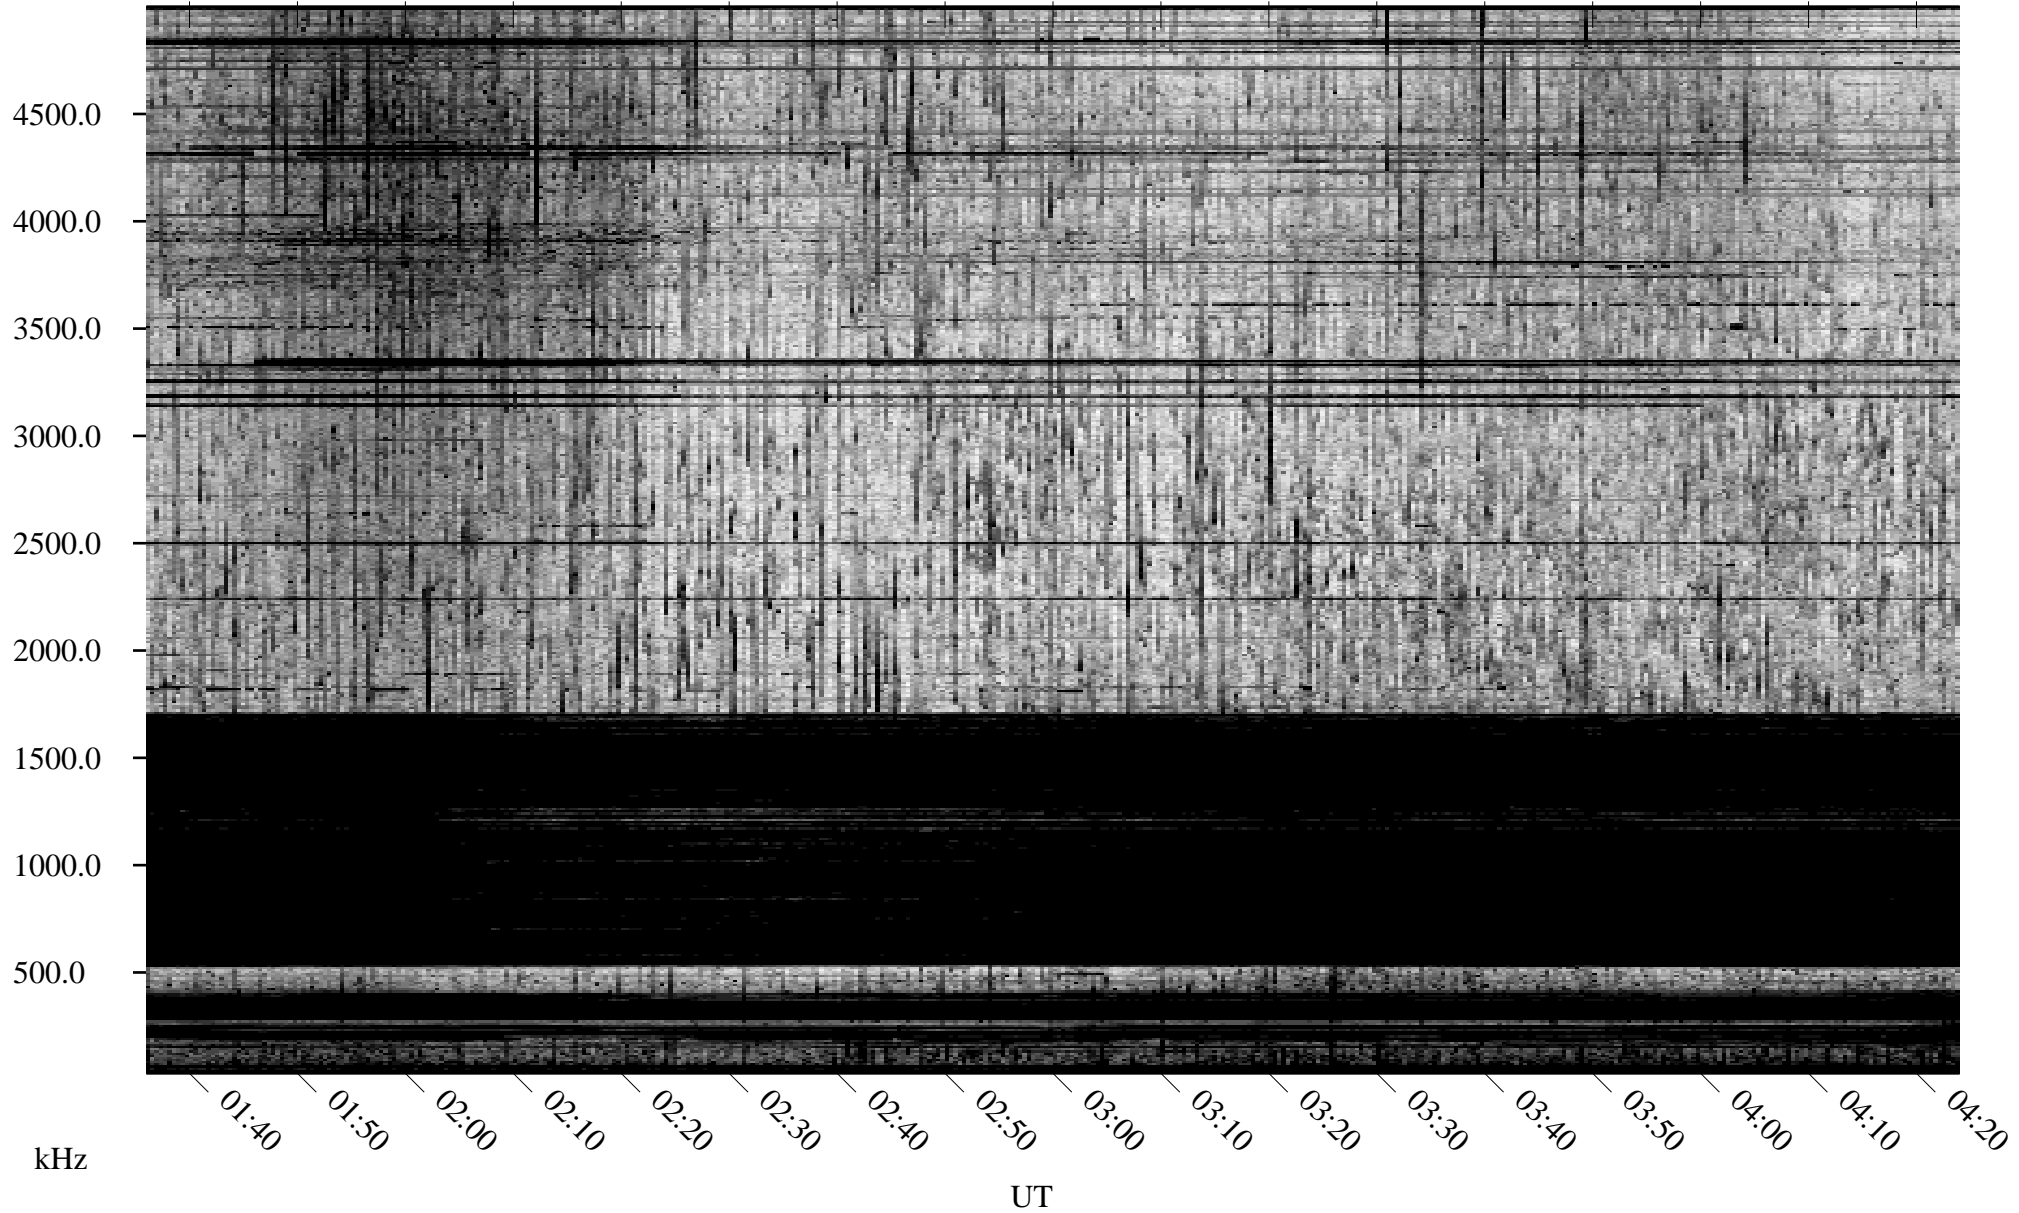

10/07/2010 Churchill, Manitoba

Linear Scale Black = 161 White = 15

ch10280l.r00SUm max_12

Page 1

10/07/2010 Churchill, Manitoba

Linear Scale Black = 161 White = 15

ch10280l.r00SUm max_12

Page 2

10/08/2010 Churchill, Manitoba

Linear Scale Black = 161 White = 15

ch10280l.r00SUm max_12

Page 3

10/08/2010 Churchill, Manitoba

Linear Scale Black = 161 White = 15

ch10280l.r00SUm max_12

Page 4

10/08/2010 Churchill, Manitoba

Linear Scale Black = 161 White = 15

ch10280l.r00SUm max_12

Page 5

10/08/2010 Churchill, Manitoba

Linear Scale Black = 161 White = 15

ch10280l.r00SUm max_12

Page 6

10/08/2010 Churchill, Manitoba

Linear Scale Black = 161 White = 15

ch10280l.r00SUm max_12

Page 7

10/08/2010 Churchill, Manitoba

Linear Scale Black = 161 White = 15

ch10280l.r00SUm max_12