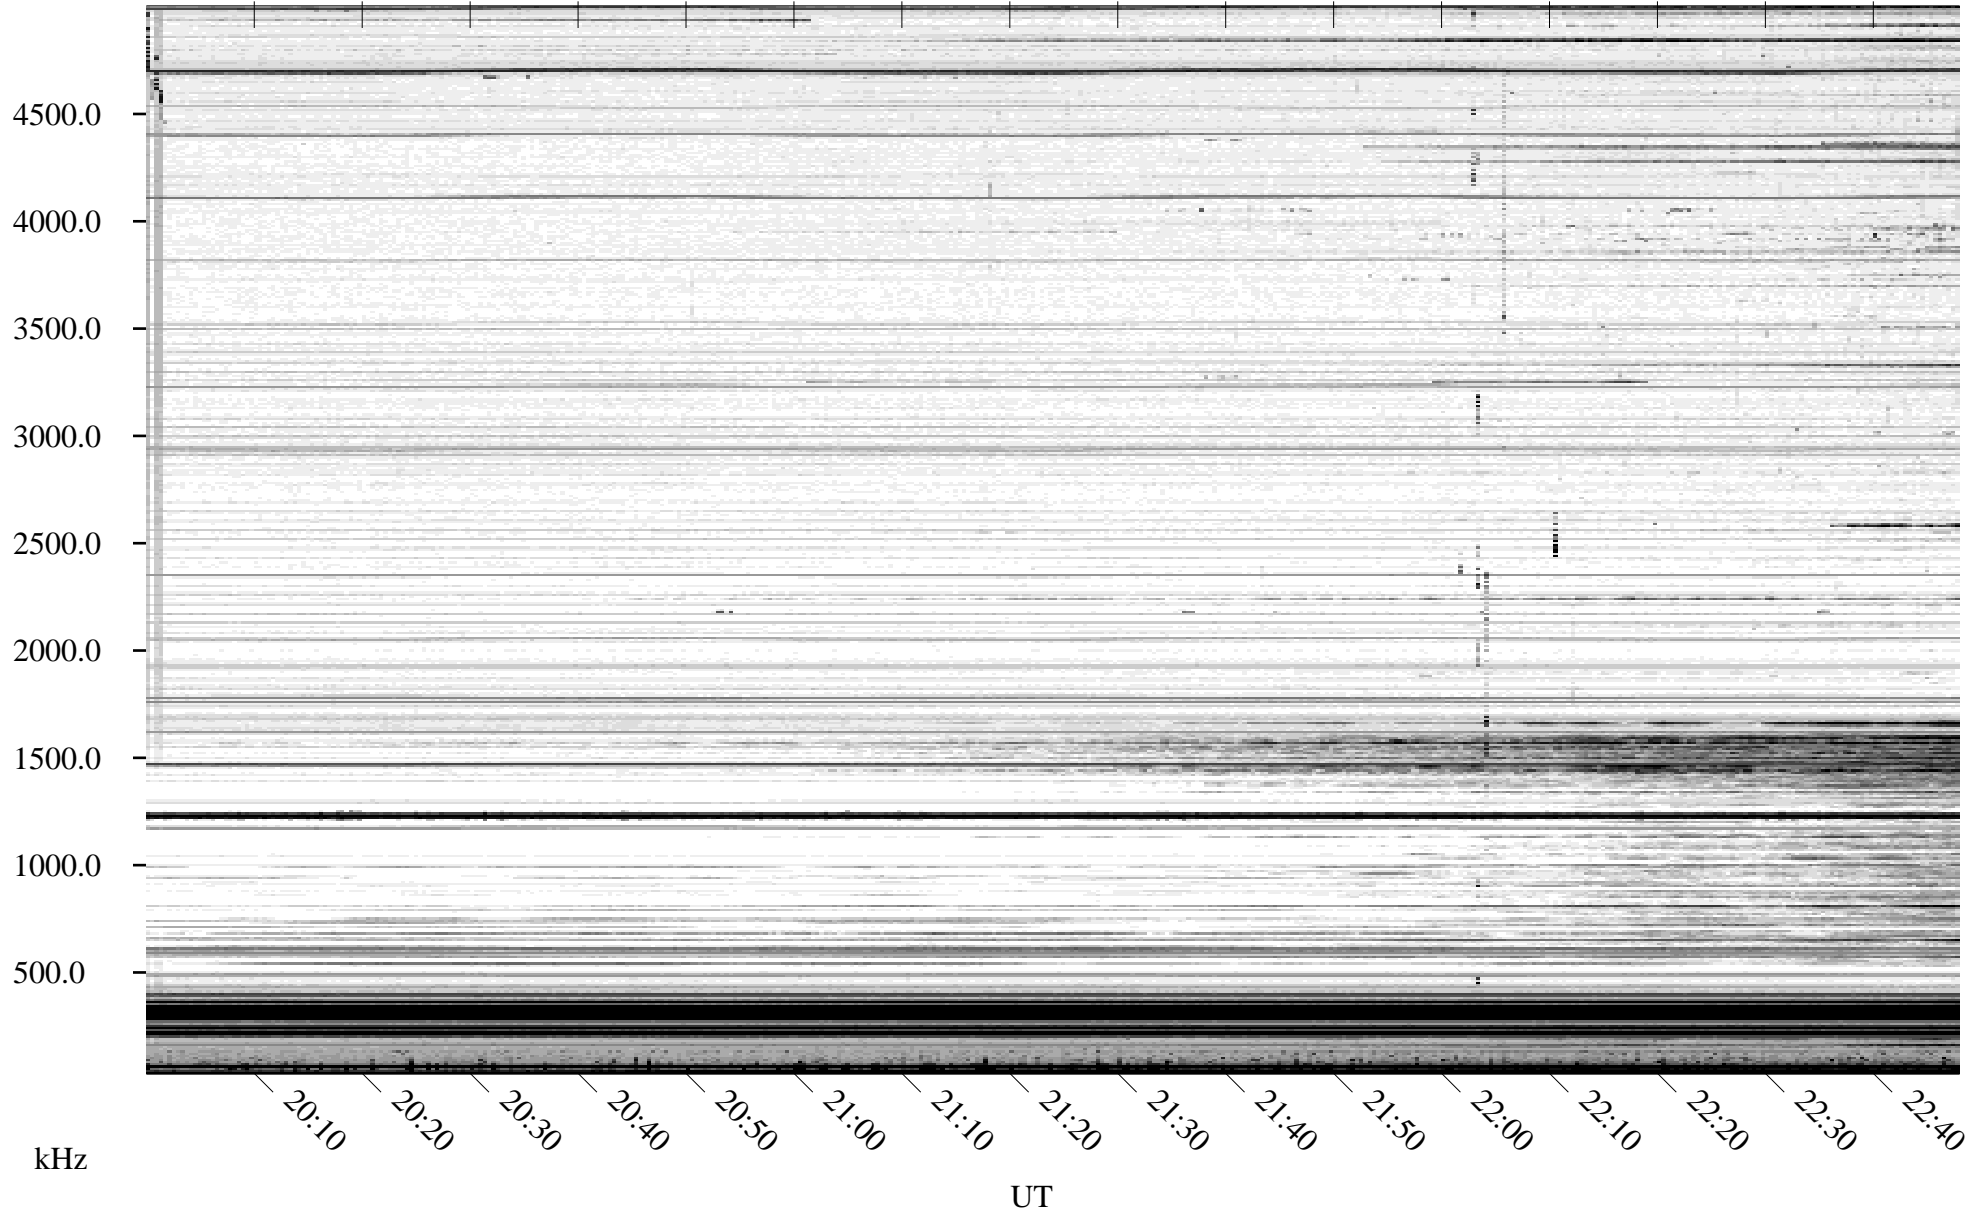

10/07/2010 Churchill, Manitoba

Linear Scale Black = 161 White = 15

ch10280l.r00SUm max_12

Page 1

10/07/2010 Churchill, Manitoba

Linear Scale Black = 161 White = 15

ch10280l.r00SUm max_12

Page 2

10/08/2010 Churchill, Manitoba

Linear Scale Black = 161 White = 15

ch10280l.r00SUm max_12

Page 3

10/08/2010 Churchill, Manitoba

Linear Scale Black = 161 White = 15

ch10280l.r00SUm max_12

Page 4

10/08/2010 Churchill, Manitoba

Linear Scale Black = 161 White = 15

ch10280l.r00SUm max_12

Page 5

10/08/2010 Churchill, Manitoba

Linear Scale Black = 161 White = 15

ch10280l.r00SUm max_12

Page 6

10/08/2010 Churchill, Manitoba

Linear Scale Black = 161 White = 15

ch10280l.r00SUm max_12

Page 7

10/08/2010 Churchill, Manitoba

Linear Scale Black = 161 White = 15

ch10280l.r00SUm max_12