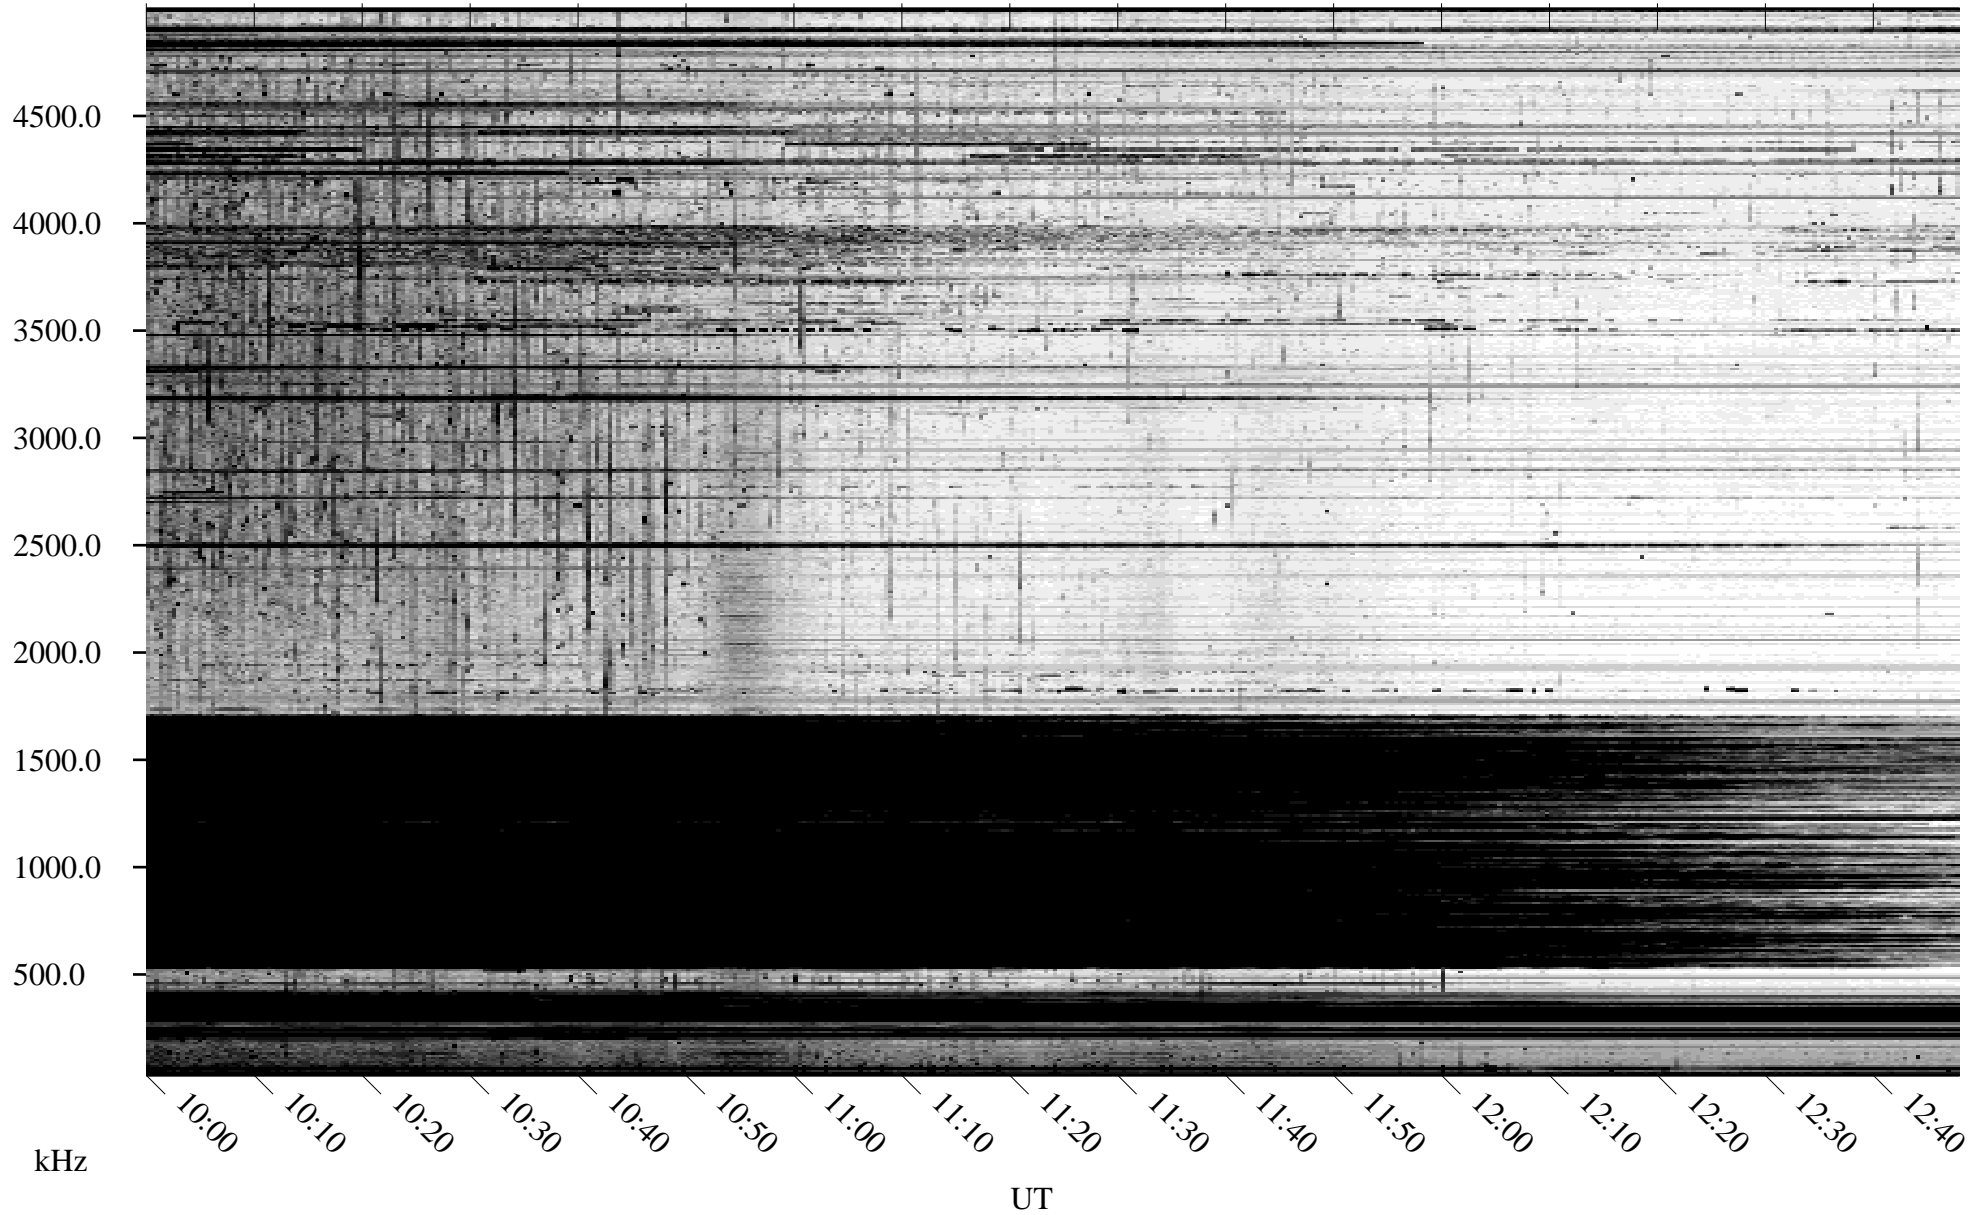

10/07/2010 Churchill, Manitoba

Linear Scale Black = 161 White = 15

ch10280l.r00SUm max_12

Page 1

10/07/2010 Churchill, Manitoba

Linear Scale Black = 161 White = 15

ch10280l.r00SUm max_12

Page 2

10/08/2010 Churchill, Manitoba

Linear Scale Black = 161 White = 15

ch10280l.r00SUm max_12

Page 3

10/08/2010 Churchill, Manitoba

Linear Scale Black = 161 White = 15

ch10280l.r00SUm max_12

Page 4

10/08/2010 Churchill, Manitoba

Linear Scale Black = 161 White = 15

ch10280l.r00SUm max_12

Page 5

10/08/2010 Churchill, Manitoba

Linear Scale Black = 161 White = 15

ch10280l.r00SUm max_12

Page 6

10/08/2010 Churchill, Manitoba

Linear Scale Black = 161 White = 15

ch10280l.r00SUm max_12

Page 7

10/08/2010 Churchill, Manitoba

Linear Scale Black = 161 White = 15

ch10280l.r00SUm max_12