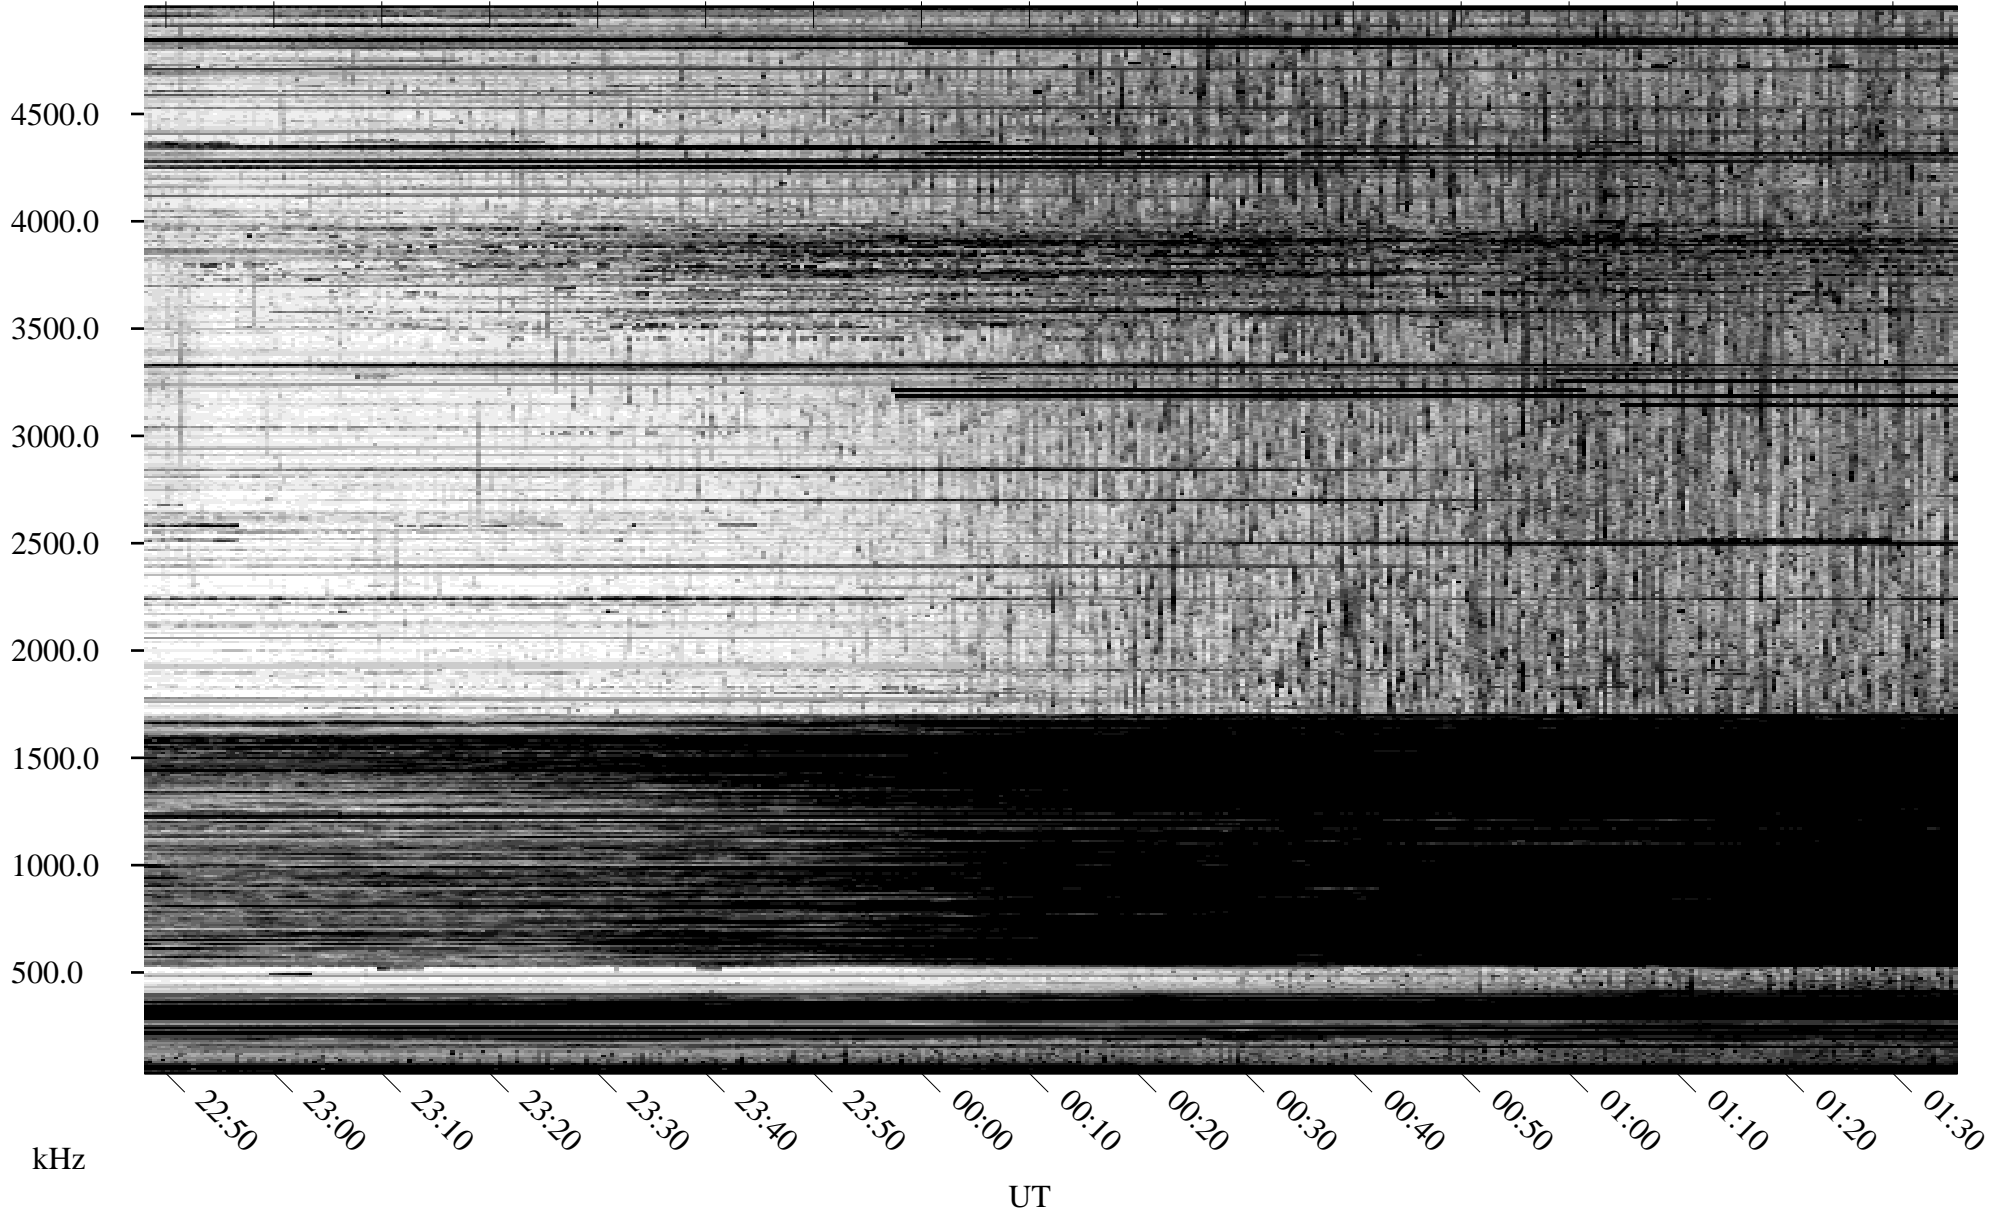

10/08/2010 Churchill, Manitoba

Linear Scale Black = 161 White = 15

ch102811.r00SUm max_12

Page 1

10/08/2010 Churchill, Manitoba

Linear Scale Black = 161 White = 15

ch102811.r00SUm max_12

Page 2

10/09/2010 Churchill, Manitoba

Linear Scale Black = 161 White = 15

ch102811.r00SUm max_12

Page 3

10/09/2010 Churchill, Manitoba

Linear Scale Black = 161 White = 15

ch102811.r00SUm max_12

Page 4

10/09/2010 Churchill, Manitoba

Linear Scale Black = 161 White = 15

ch10281l.r00SUm max_12

10/09/2010 Churchill, Manitoba

Linear Scale Black = 161 White = 15

ch102811.r00SUm max_12

Page 6

10/09/2010 Churchill, Manitoba

Linear Scale Black = 161 White = 15

ch102811.r00SUm max_12

Page 7

10/09/2010 Churchill, Manitoba

Linear Scale Black = 161 White = 15

ch102811.r00SUm max_12