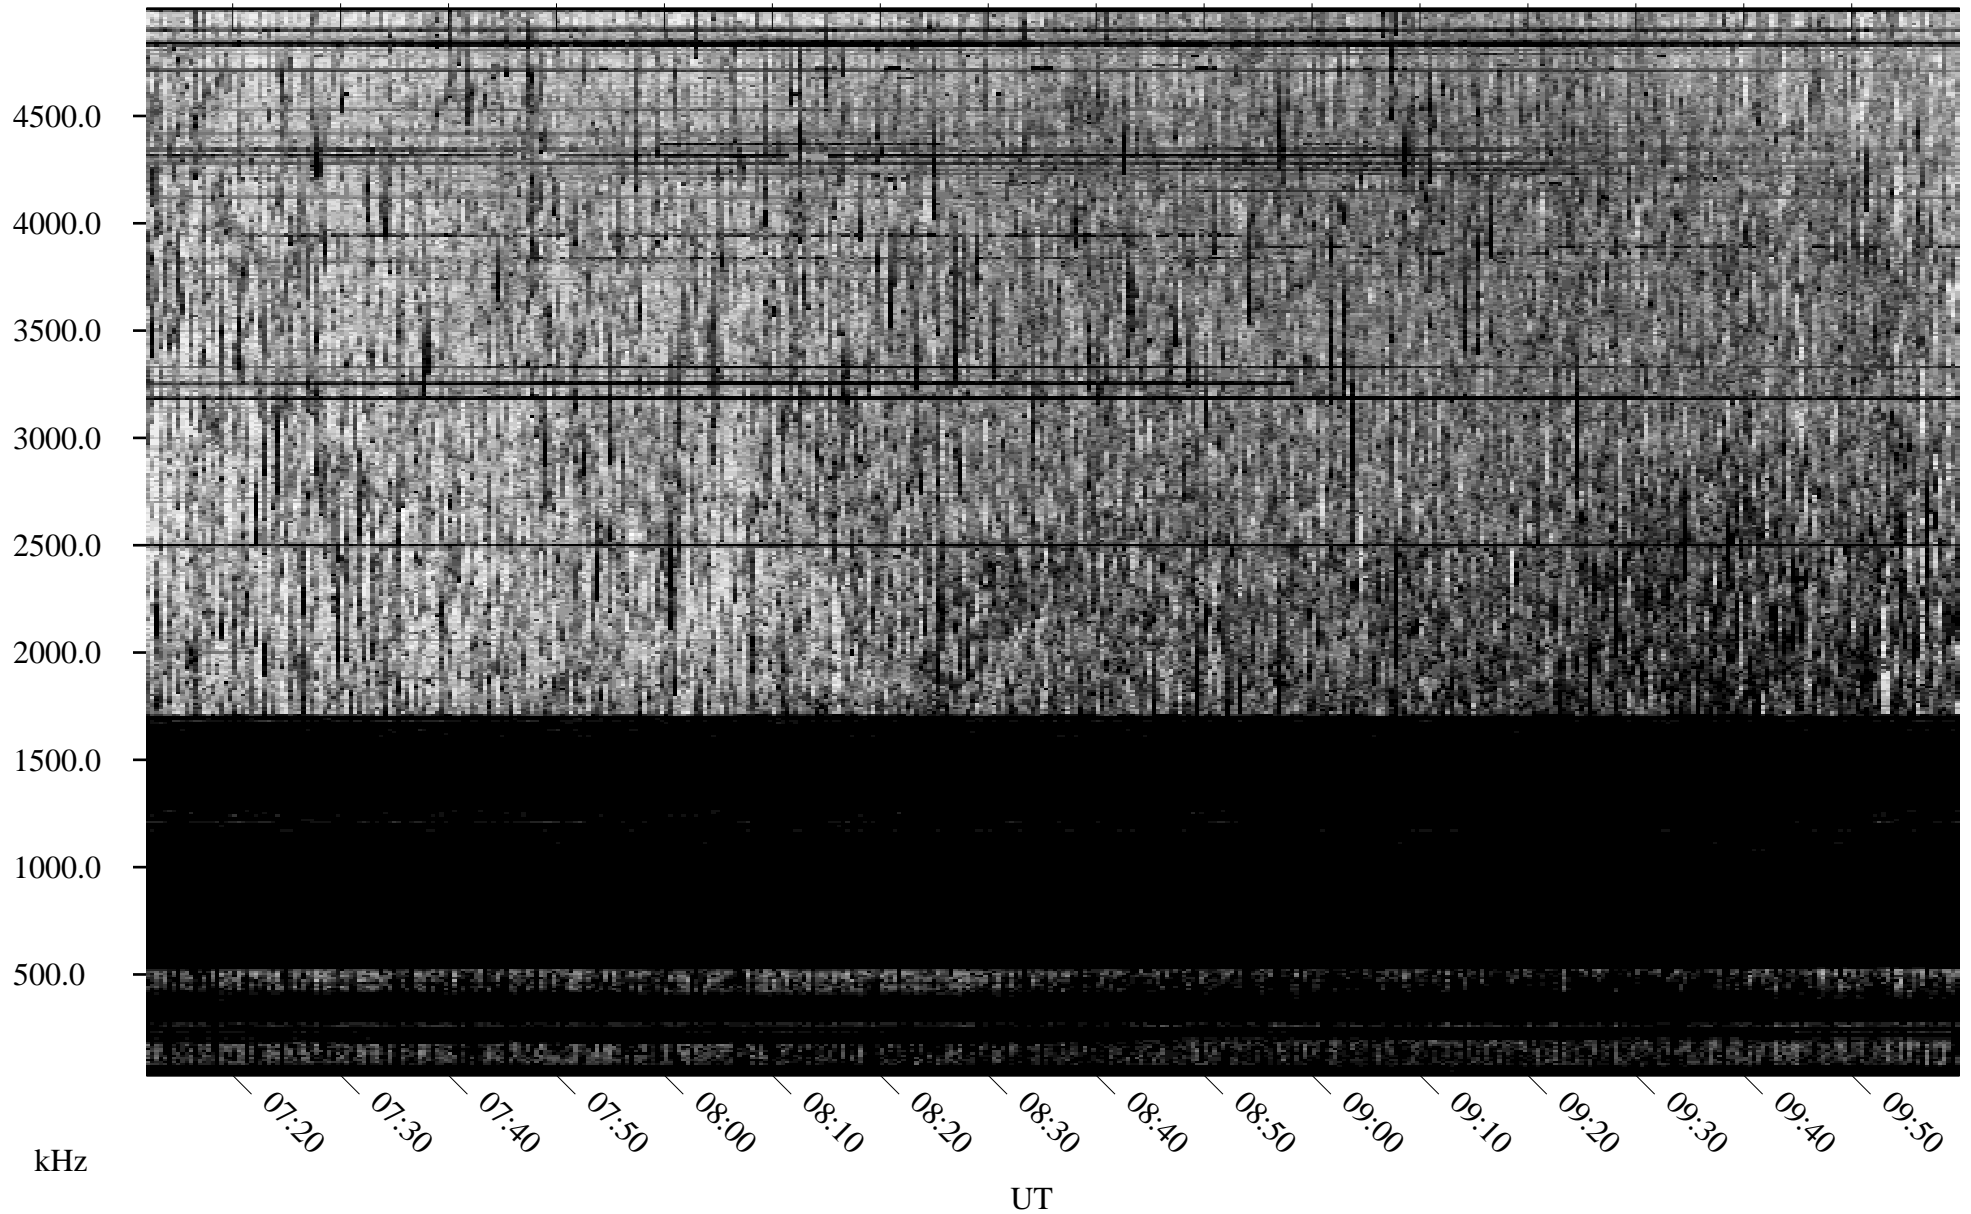

10/08/2010 Churchill, Manitoba

Linear Scale Black = 161 White = 15

ch102811.r00SUm max_12

Page 1

10/08/2010 Churchill, Manitoba

Linear Scale Black = 161 White = 15

ch102811.r00SUm max_12

Page 2

10/09/2010 Churchill, Manitoba

Linear Scale Black = 161 White = 15

ch102811.r00SUm max_12

Page 3

10/09/2010 Churchill, Manitoba

Linear Scale Black = 161 White = 15

ch102811.r00SUm max_12

Page 4

10/09/2010 Churchill, Manitoba

Linear Scale Black = 161 White = 15

ch10281l.r00SUm max_12

10/09/2010 Churchill, Manitoba

Linear Scale Black = 161 White = 15

ch102811.r00SUm max_12

Page 6

10/09/2010 Churchill, Manitoba

Linear Scale Black = 161 White = 15

ch102811.r00SUm max_12

Page 7

10/09/2010 Churchill, Manitoba

Linear Scale Black = 161 White = 15

ch102811.r00SUm max_12