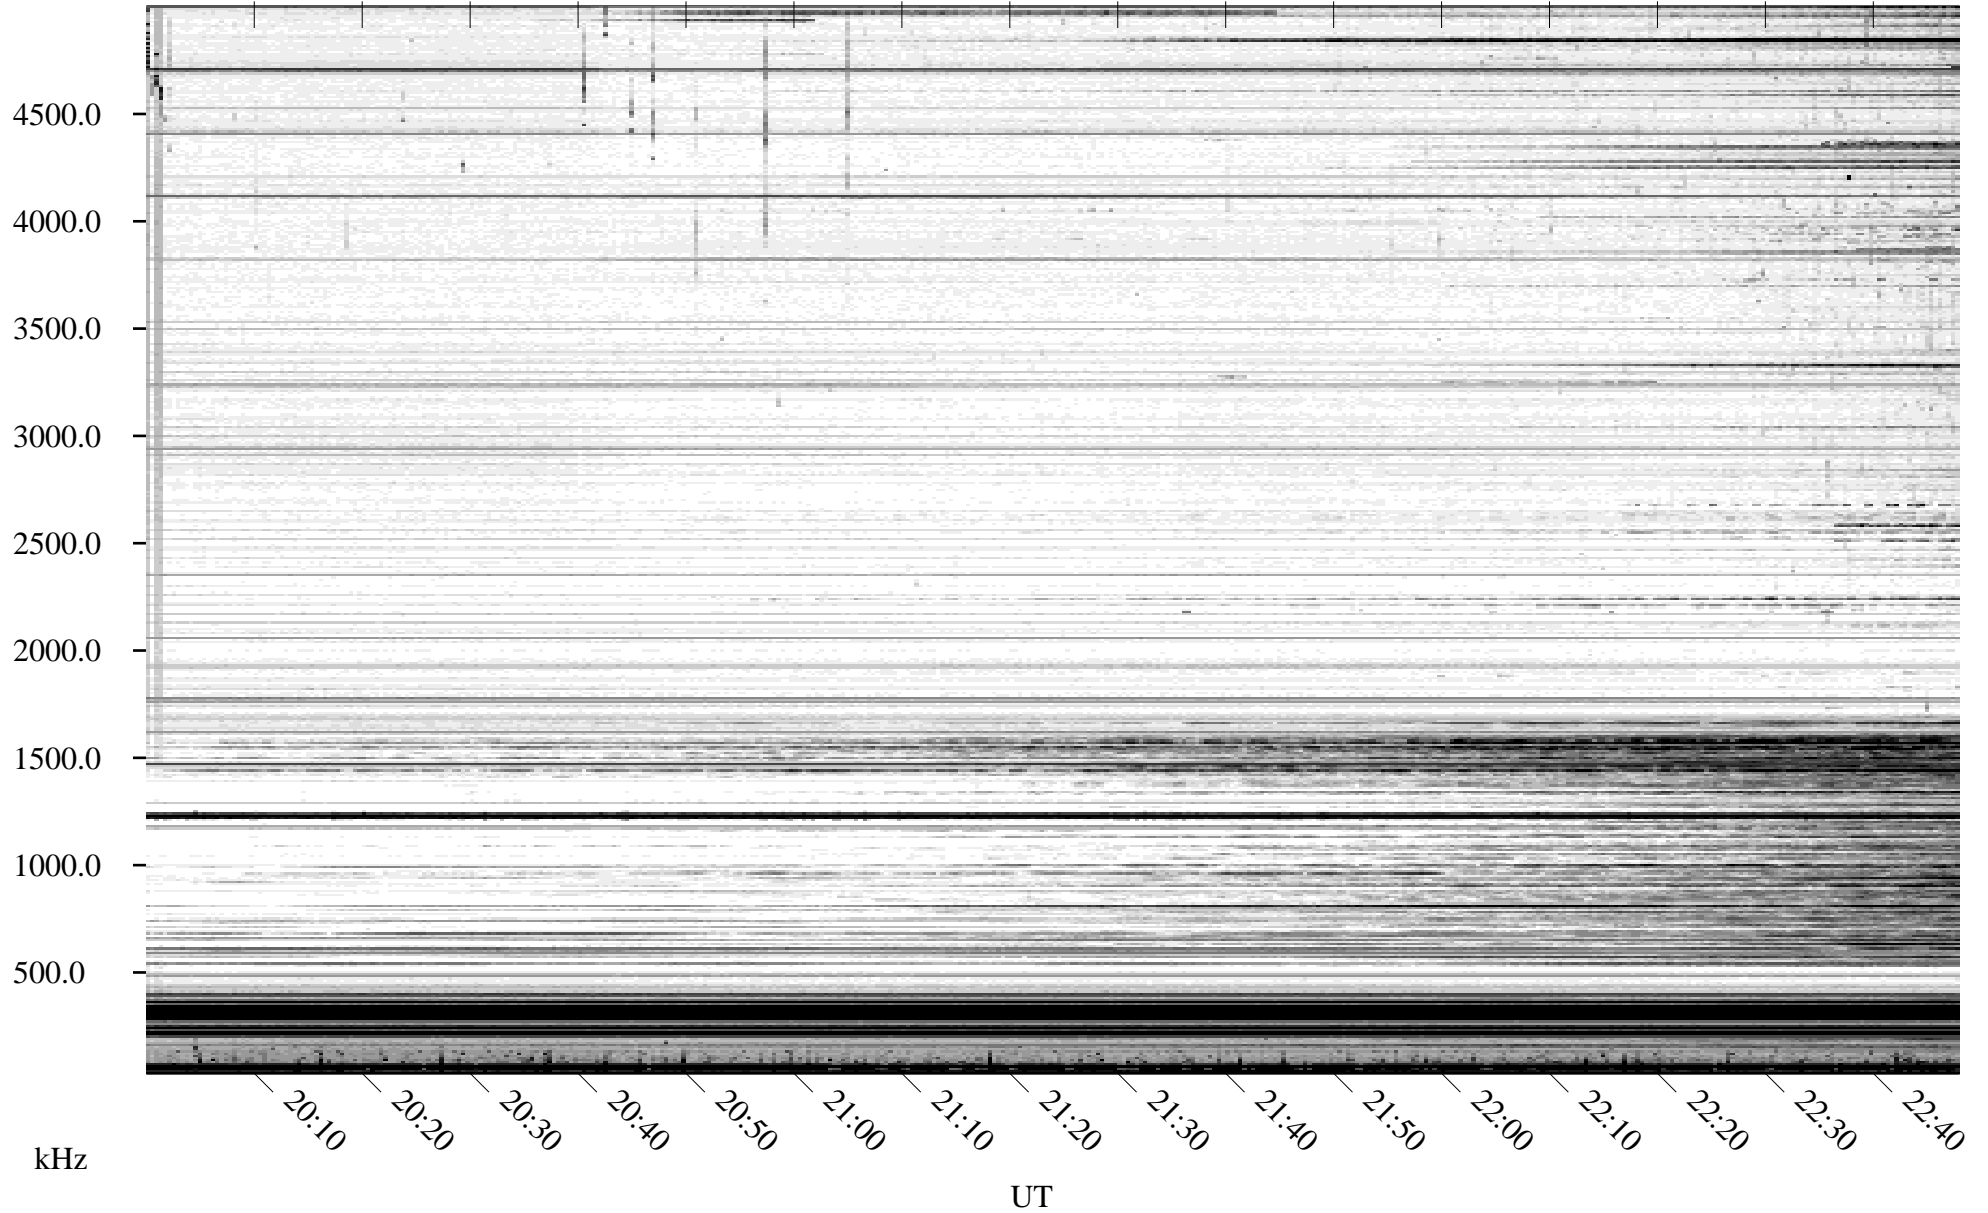

10/08/2010 Churchill, Manitoba

Linear Scale Black = 161 White = 15

ch102811.r00SUm max_12

Page 1

10/08/2010 Churchill, Manitoba

Linear Scale Black = 161 White = 15

ch102811.r00SUm max_12

Page 2

10/09/2010 Churchill, Manitoba

Linear Scale Black = 161 White = 15

ch102811.r00SUm max_12

Page 3

10/09/2010 Churchill, Manitoba

Linear Scale Black = 161 White = 15

ch102811.r00SUm max_12

Page 4

10/09/2010 Churchill, Manitoba

Linear Scale Black = 161 White = 15

ch10281l.r00SUm max_12

10/09/2010 Churchill, Manitoba

Linear Scale Black = 161 White = 15

ch102811.r00SUm max_12

Page 6

10/09/2010 Churchill, Manitoba

Linear Scale Black = 161 White = 15

ch102811.r00SUm max_12

Page 7

10/09/2010 Churchill, Manitoba

Linear Scale Black = 161 White = 15

ch102811.r00SUm max_12