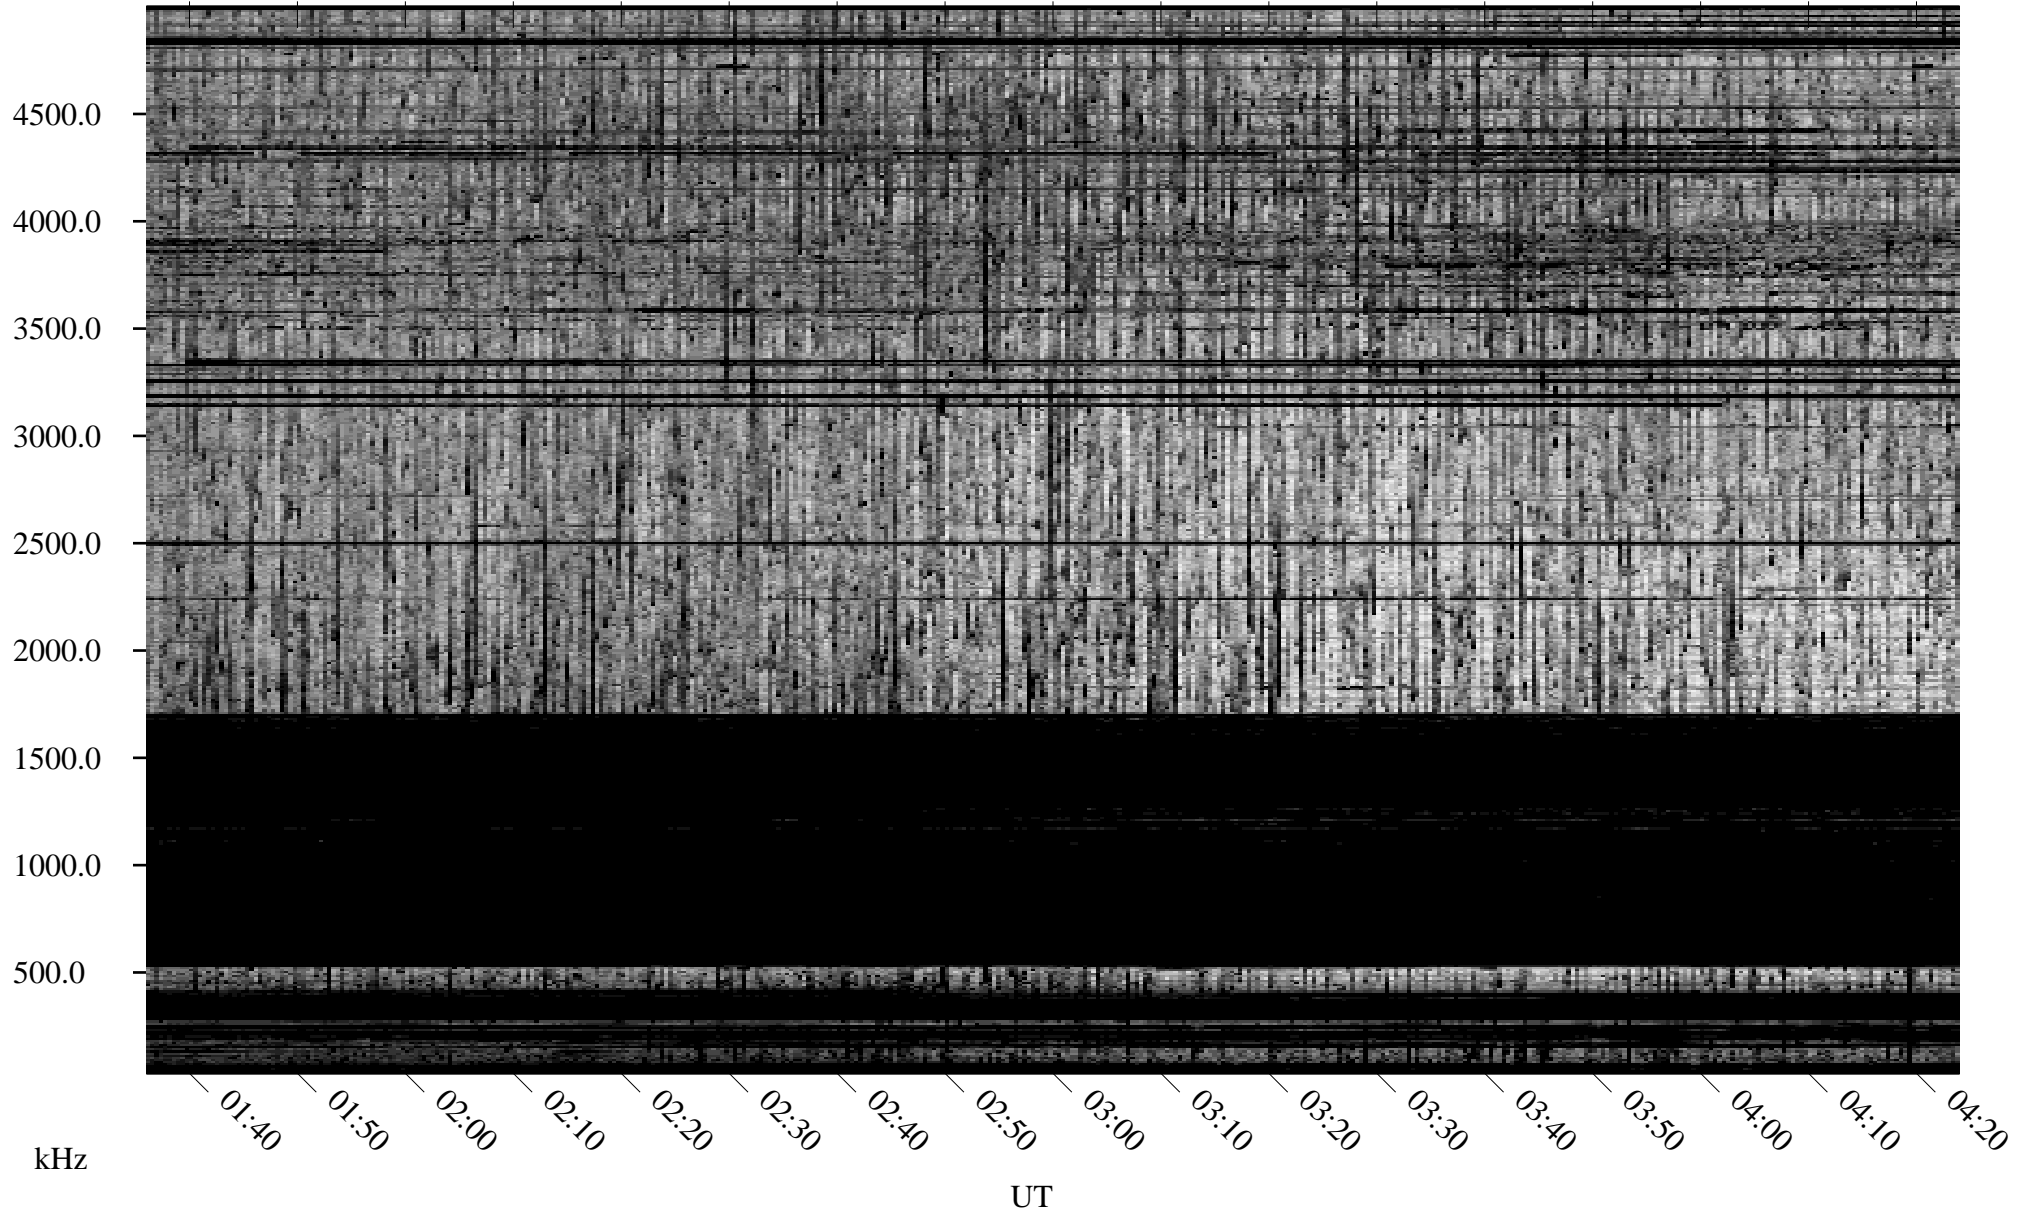

10/08/2010 Churchill, Manitoba

Linear Scale Black = 161 White = 15

ch102811.r00SUm max_12

Page 1

10/08/2010 Churchill, Manitoba

Linear Scale Black = 161 White = 15

ch102811.r00SUm max_12

Page 2

10/09/2010 Churchill, Manitoba

Linear Scale Black = 161 White = 15

ch102811.r00SUm max_12

Page 3

10/09/2010 Churchill, Manitoba

Linear Scale Black = 161 White = 15

ch102811.r00SUm max_12

Page 4

10/09/2010 Churchill, Manitoba

Linear Scale Black = 161 White = 15

ch10281l.r00SUm max_12

10/09/2010 Churchill, Manitoba

Linear Scale Black = 161 White = 15

ch102811.r00SUm max_12

Page 6

10/09/2010 Churchill, Manitoba

Linear Scale Black = 161 White = 15

ch102811.r00SUm max_12

Page 7

10/09/2010 Churchill, Manitoba

Linear Scale Black = 161 White = 15

ch102811.r00SUm max_12