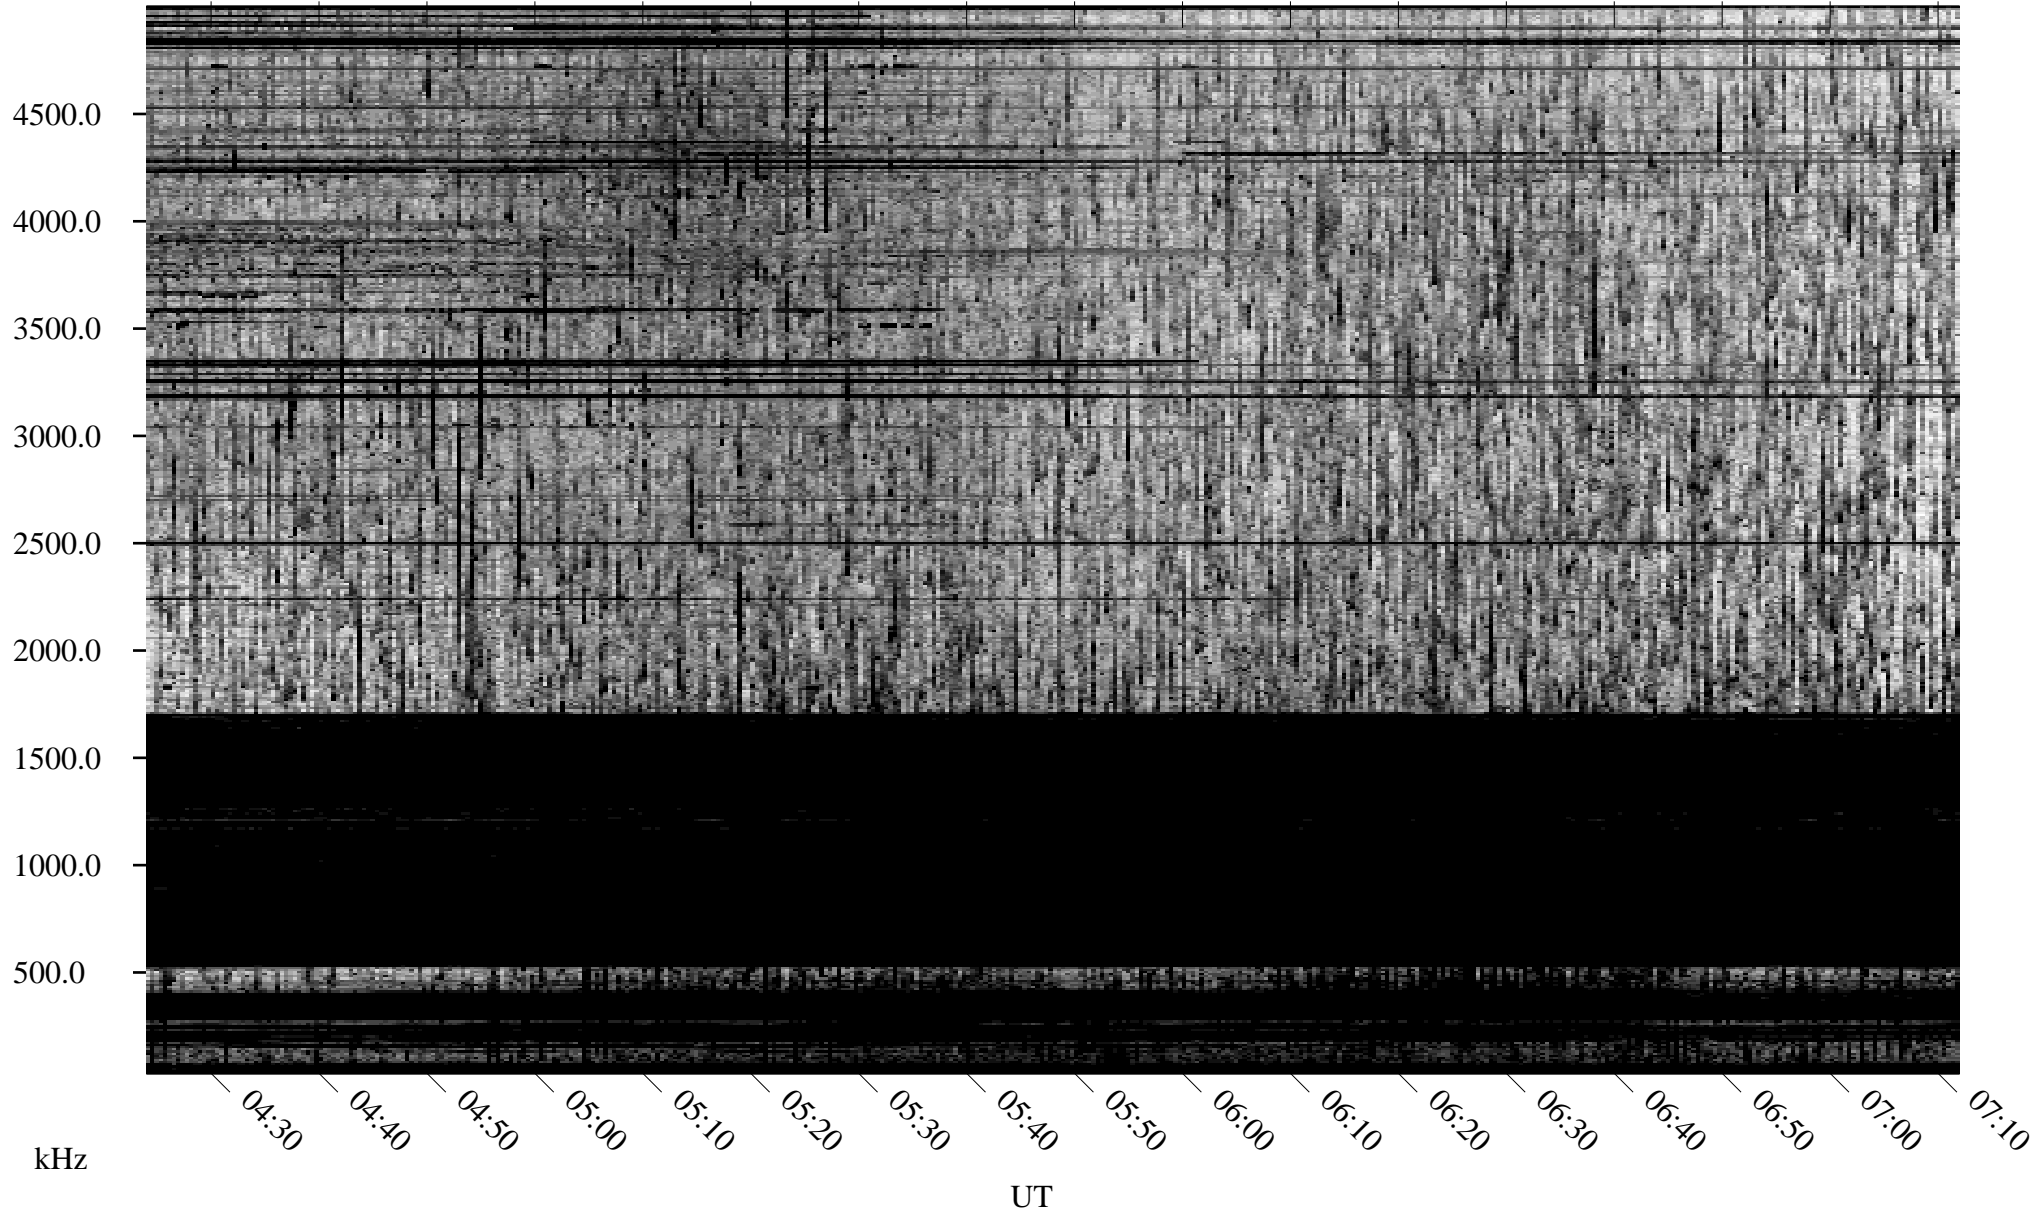

10/08/2010 Churchill, Manitoba

Linear Scale Black = 161 White = 15

ch102811.r00SUm max_12

Page 1

10/08/2010 Churchill, Manitoba

Linear Scale Black = 161 White = 15

ch102811.r00SUm max_12

Page 2

10/09/2010 Churchill, Manitoba

Linear Scale Black = 161 White = 15

ch102811.r00SUm max_12

Page 3

10/09/2010 Churchill, Manitoba

Linear Scale Black = 161 White = 15

ch102811.r00SUm max_12

Page 4

10/09/2010 Churchill, Manitoba

Linear Scale Black = 161 White = 15

ch10281l.r00SUm max_12

10/09/2010 Churchill, Manitoba

Linear Scale Black = 161 White = 15

ch102811.r00SUm max_12

Page 6

10/09/2010 Churchill, Manitoba

Linear Scale Black = 161 White = 15

ch102811.r00SUm max_12

Page 7

10/09/2010 Churchill, Manitoba

Linear Scale Black = 161 White = 15

ch102811.r00SUm max_12