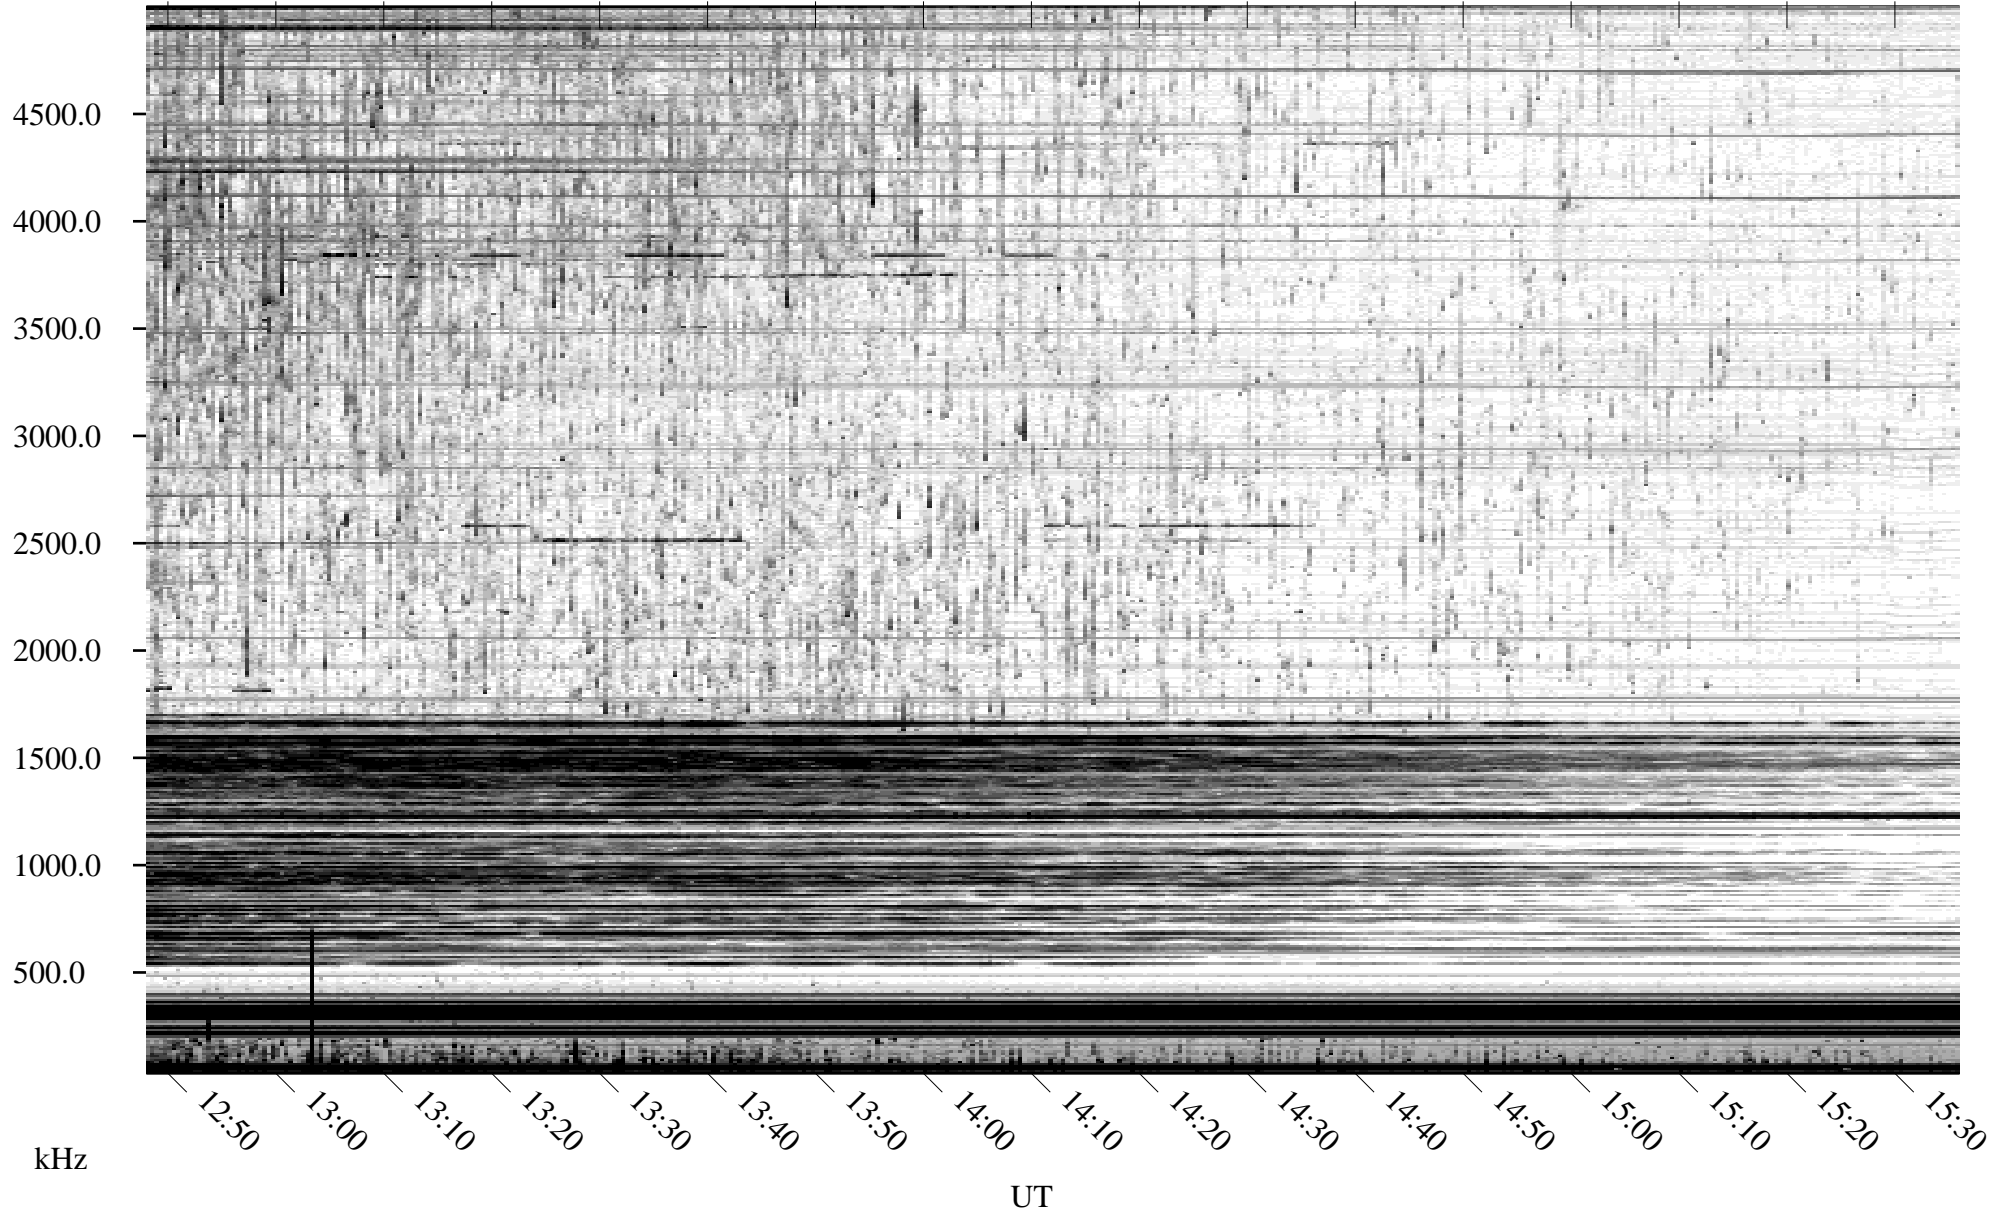

10/08/2010 Churchill, Manitoba

Linear Scale Black = 161 White = 15

ch102811.r00SUm max_12

Page 1

10/08/2010 Churchill, Manitoba

Linear Scale Black = 161 White = 15

ch102811.r00SUm max_12

Page 2

10/09/2010 Churchill, Manitoba

Linear Scale Black = 161 White = 15

ch102811.r00SUm max_12

Page 3

10/09/2010 Churchill, Manitoba

Linear Scale Black = 161 White = 15

ch102811.r00SUm max_12

Page 4

10/09/2010 Churchill, Manitoba

Linear Scale Black = 161 White = 15

ch10281l.r00SUm max_12

10/09/2010 Churchill, Manitoba

Linear Scale Black = 161 White = 15

ch102811.r00SUm max_12

Page 6

10/09/2010 Churchill, Manitoba

Linear Scale Black = 161 White = 15

ch102811.r00SUm max_12

Page 7

10/09/2010 Churchill, Manitoba

Linear Scale Black = 161 White = 15

ch102811.r00SUm max_12