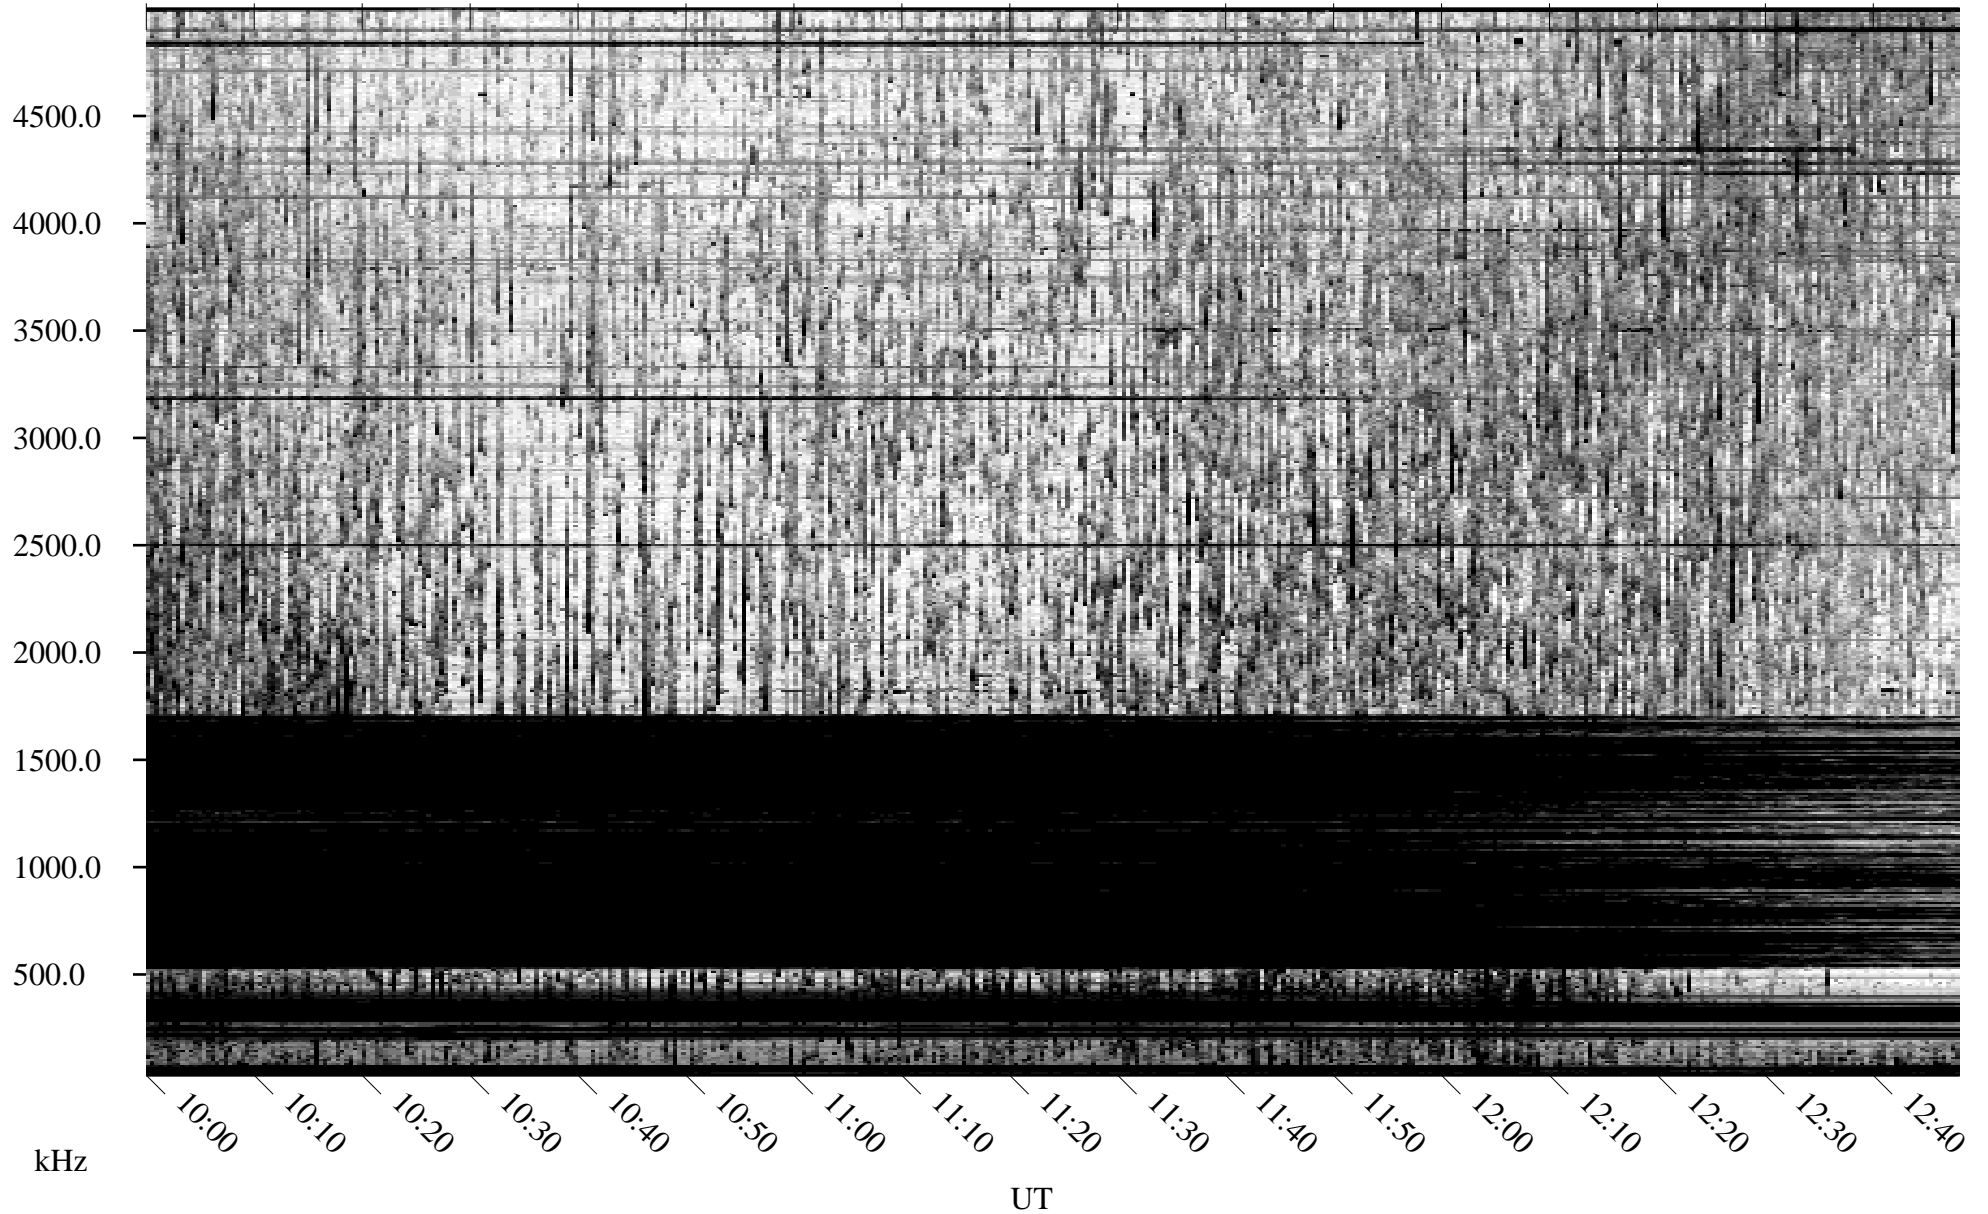

10/08/2010 Churchill, Manitoba

Linear Scale Black = 161 White = 15

ch102811.r00SUm max_12

Page 1

10/08/2010 Churchill, Manitoba

Linear Scale Black = 161 White = 15

ch102811.r00SUm max_12

Page 2

10/09/2010 Churchill, Manitoba

Linear Scale Black = 161 White = 15

ch102811.r00SUm max_12

Page 3

10/09/2010 Churchill, Manitoba

Linear Scale Black = 161 White = 15

ch102811.r00SUm max_12

Page 4

10/09/2010 Churchill, Manitoba

Linear Scale Black = 161 White = 15

ch10281l.r00SUm max_12

10/09/2010 Churchill, Manitoba

Linear Scale Black = 161 White = 15

ch102811.r00SUm max_12

Page 6

10/09/2010 Churchill, Manitoba

Linear Scale Black = 161 White = 15

ch102811.r00SUm max_12

Page 7

10/09/2010 Churchill, Manitoba

Linear Scale Black = 161 White = 15

ch102811.r00SUm max_12