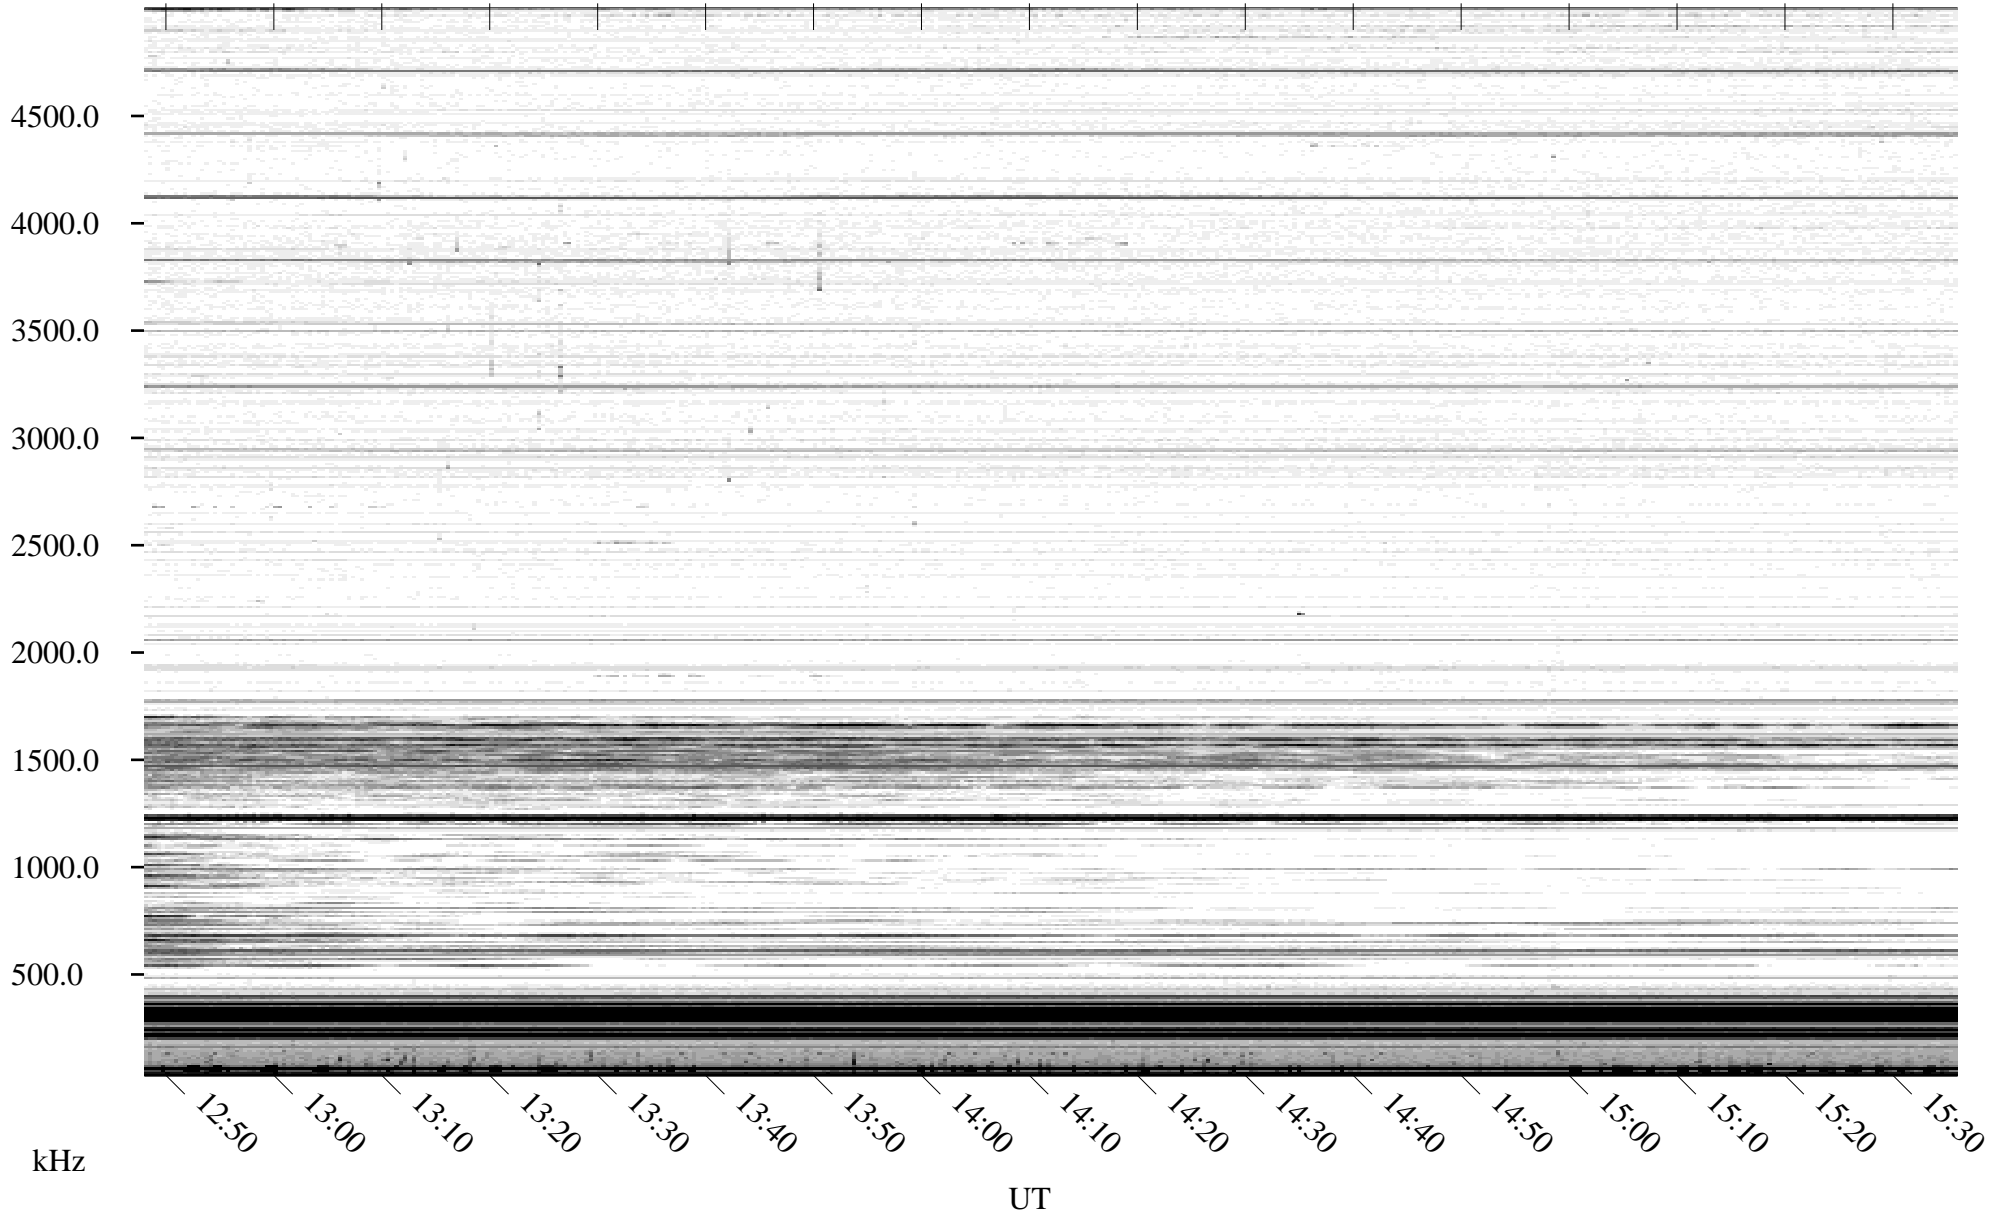

10/09/2010 Churchill, Manitoba

Linear Scale Black = 161 White = 15

ch10282l.r00SUm max_12

Page 1

10/09/2010 Churchill, Manitoba

Linear Scale Black = 161 White = 15

ch10282l.r00SUm max_12

Page 2

10/10/2010 Churchill, Manitoba

Linear Scale Black = 161 White = 15

ch10282l.r00SUm max_12

Page 3

10/10/2010 Churchill, Manitoba

Linear Scale Black = 161 White = 15

ch10282l.r00SUm max_12

Page 4

10/10/2010 Churchill, Manitoba

Linear Scale Black = 161 White = 15

ch10282l.r00SUm max_12

Page 5

10/10/2010 Churchill, Manitoba

Linear Scale Black = 161 White = 15

ch10282l.r00SUm max_12

Page 6

10/10/2010 Churchill, Manitoba

Linear Scale Black = 161 White = 15

ch10282l.r00SUm max_12

Page 7

10/10/2010 Churchill, Manitoba

Linear Scale Black = 161 White = 15

ch10282l.r00SUm max_12