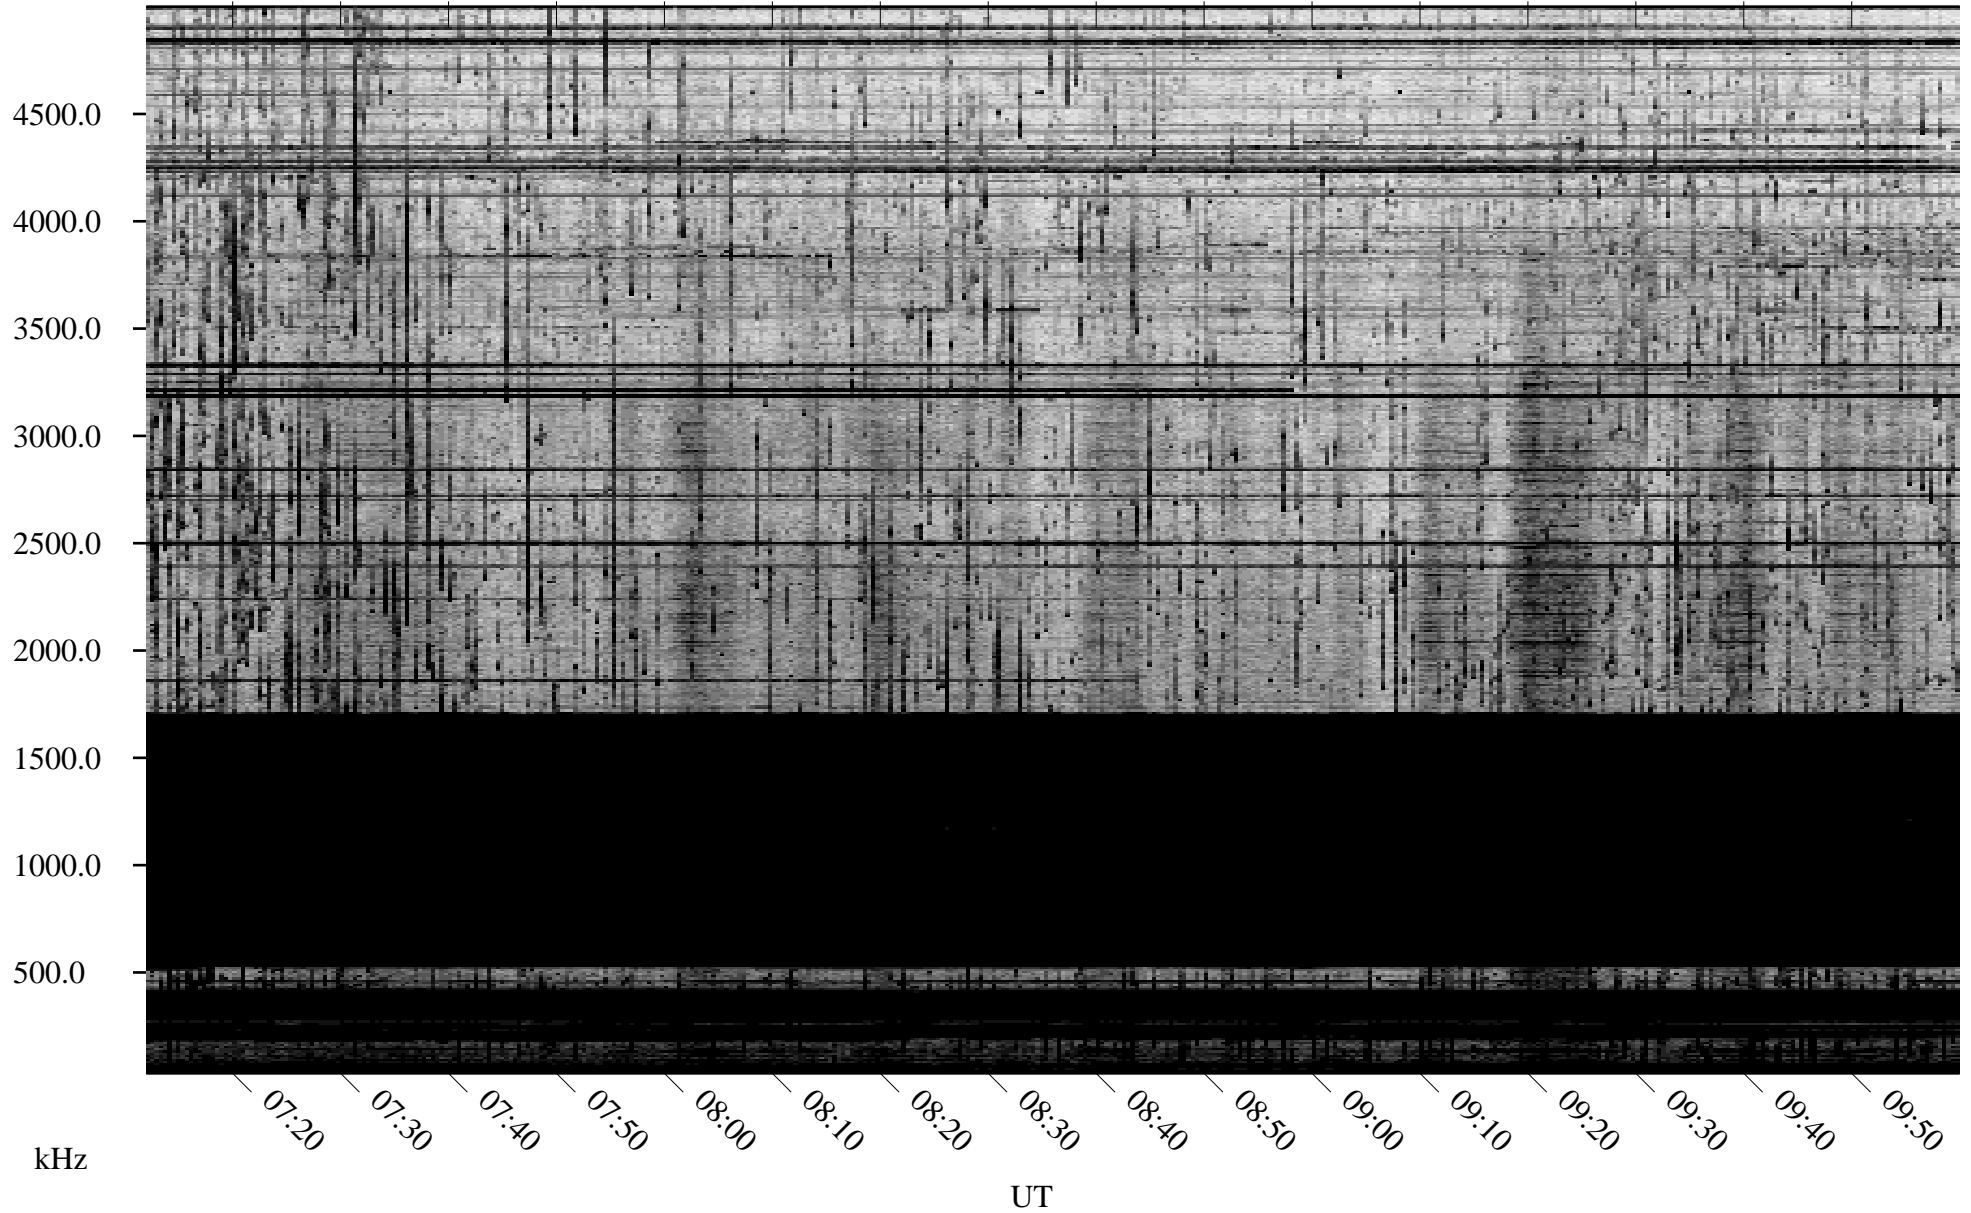

10/09/2010 Churchill, Manitoba

Linear Scale Black = 161 White = 15

ch10282l.r00SUm max_12

Page 1

10/09/2010 Churchill, Manitoba

Linear Scale Black = 161 White = 15

ch10282l.r00SUm max_12

Page 2

10/10/2010 Churchill, Manitoba

Linear Scale Black = 161 White = 15

ch10282l.r00SUm max_12

Page 3

10/10/2010 Churchill, Manitoba

Linear Scale Black = 161 White = 15

ch10282l.r00SUm max_12

Page 4

10/10/2010 Churchill, Manitoba

Linear Scale Black = 161 White = 15

ch10282l.r00SUm max_12

Page 5

10/10/2010 Churchill, Manitoba

Linear Scale Black = 161 White = 15

ch10282l.r00SUm max_12

Page 6

10/10/2010 Churchill, Manitoba

Linear Scale Black = 161 White = 15

ch10282l.r00SUm max_12

Page 7

10/10/2010 Churchill, Manitoba

Linear Scale Black = 161 White = 15

ch10282l.r00SUm max_12