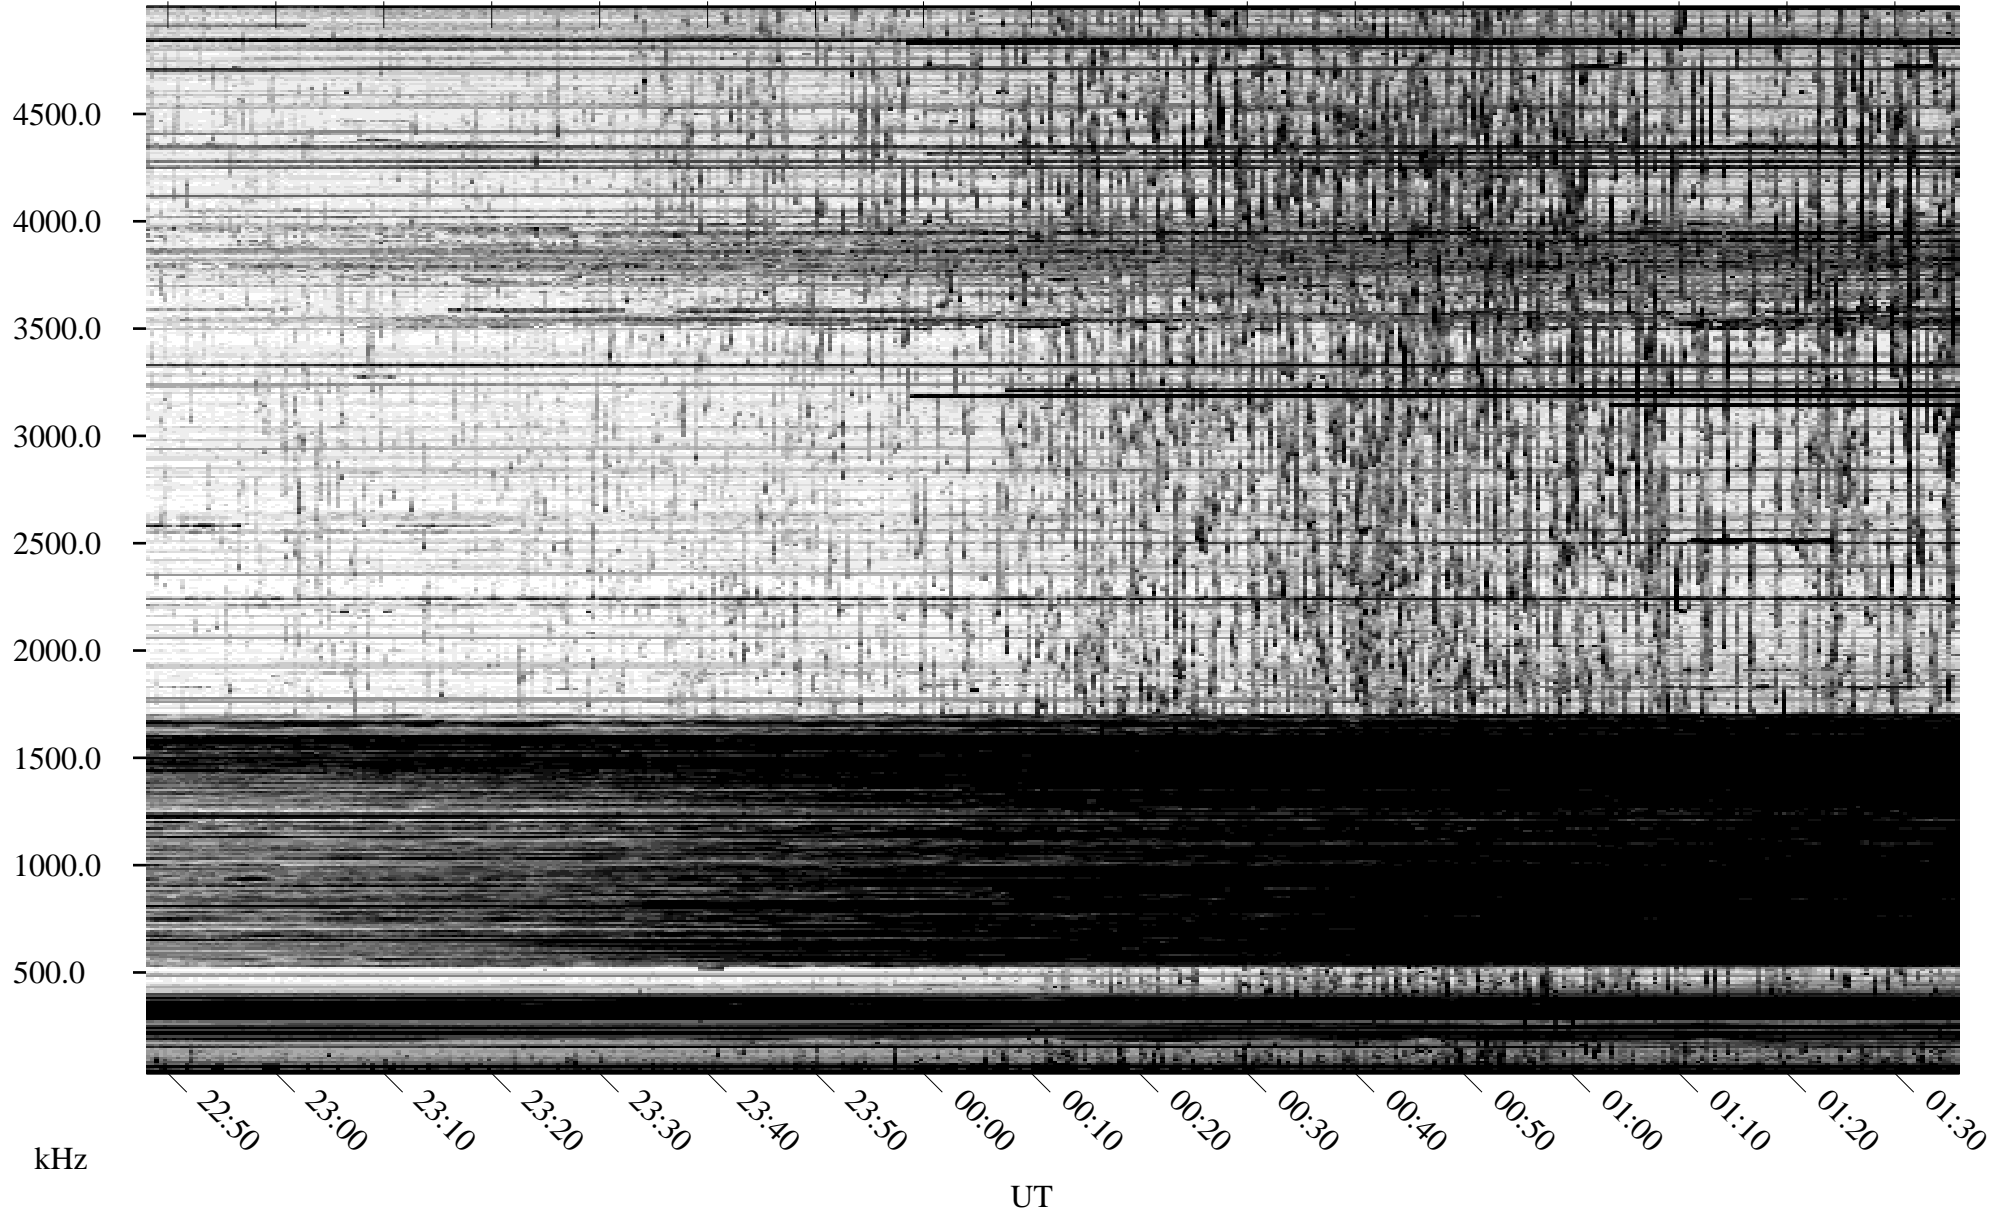

10/09/2010 Churchill, Manitoba

Linear Scale Black = 161 White = 15

ch10282l.r00SUm max_12

Page 1

10/09/2010 Churchill, Manitoba

Linear Scale Black = 161 White = 15

ch10282l.r00SUm max_12

Page 2

10/10/2010 Churchill, Manitoba

Linear Scale Black = 161 White = 15

ch10282l.r00SUm max_12

Page 3

10/10/2010 Churchill, Manitoba

Linear Scale Black = 161 White = 15

ch10282l.r00SUm max_12

Page 4

10/10/2010 Churchill, Manitoba

Linear Scale Black = 161 White = 15

ch10282l.r00SUm max_12

Page 5

10/10/2010 Churchill, Manitoba

Linear Scale Black = 161 White = 15

ch10282l.r00SUm max_12

Page 6

10/10/2010 Churchill, Manitoba

Linear Scale Black = 161 White = 15

ch10282l.r00SUm max_12

Page 7

10/10/2010 Churchill, Manitoba

Linear Scale Black = 161 White = 15

ch10282l.r00SUm max_12