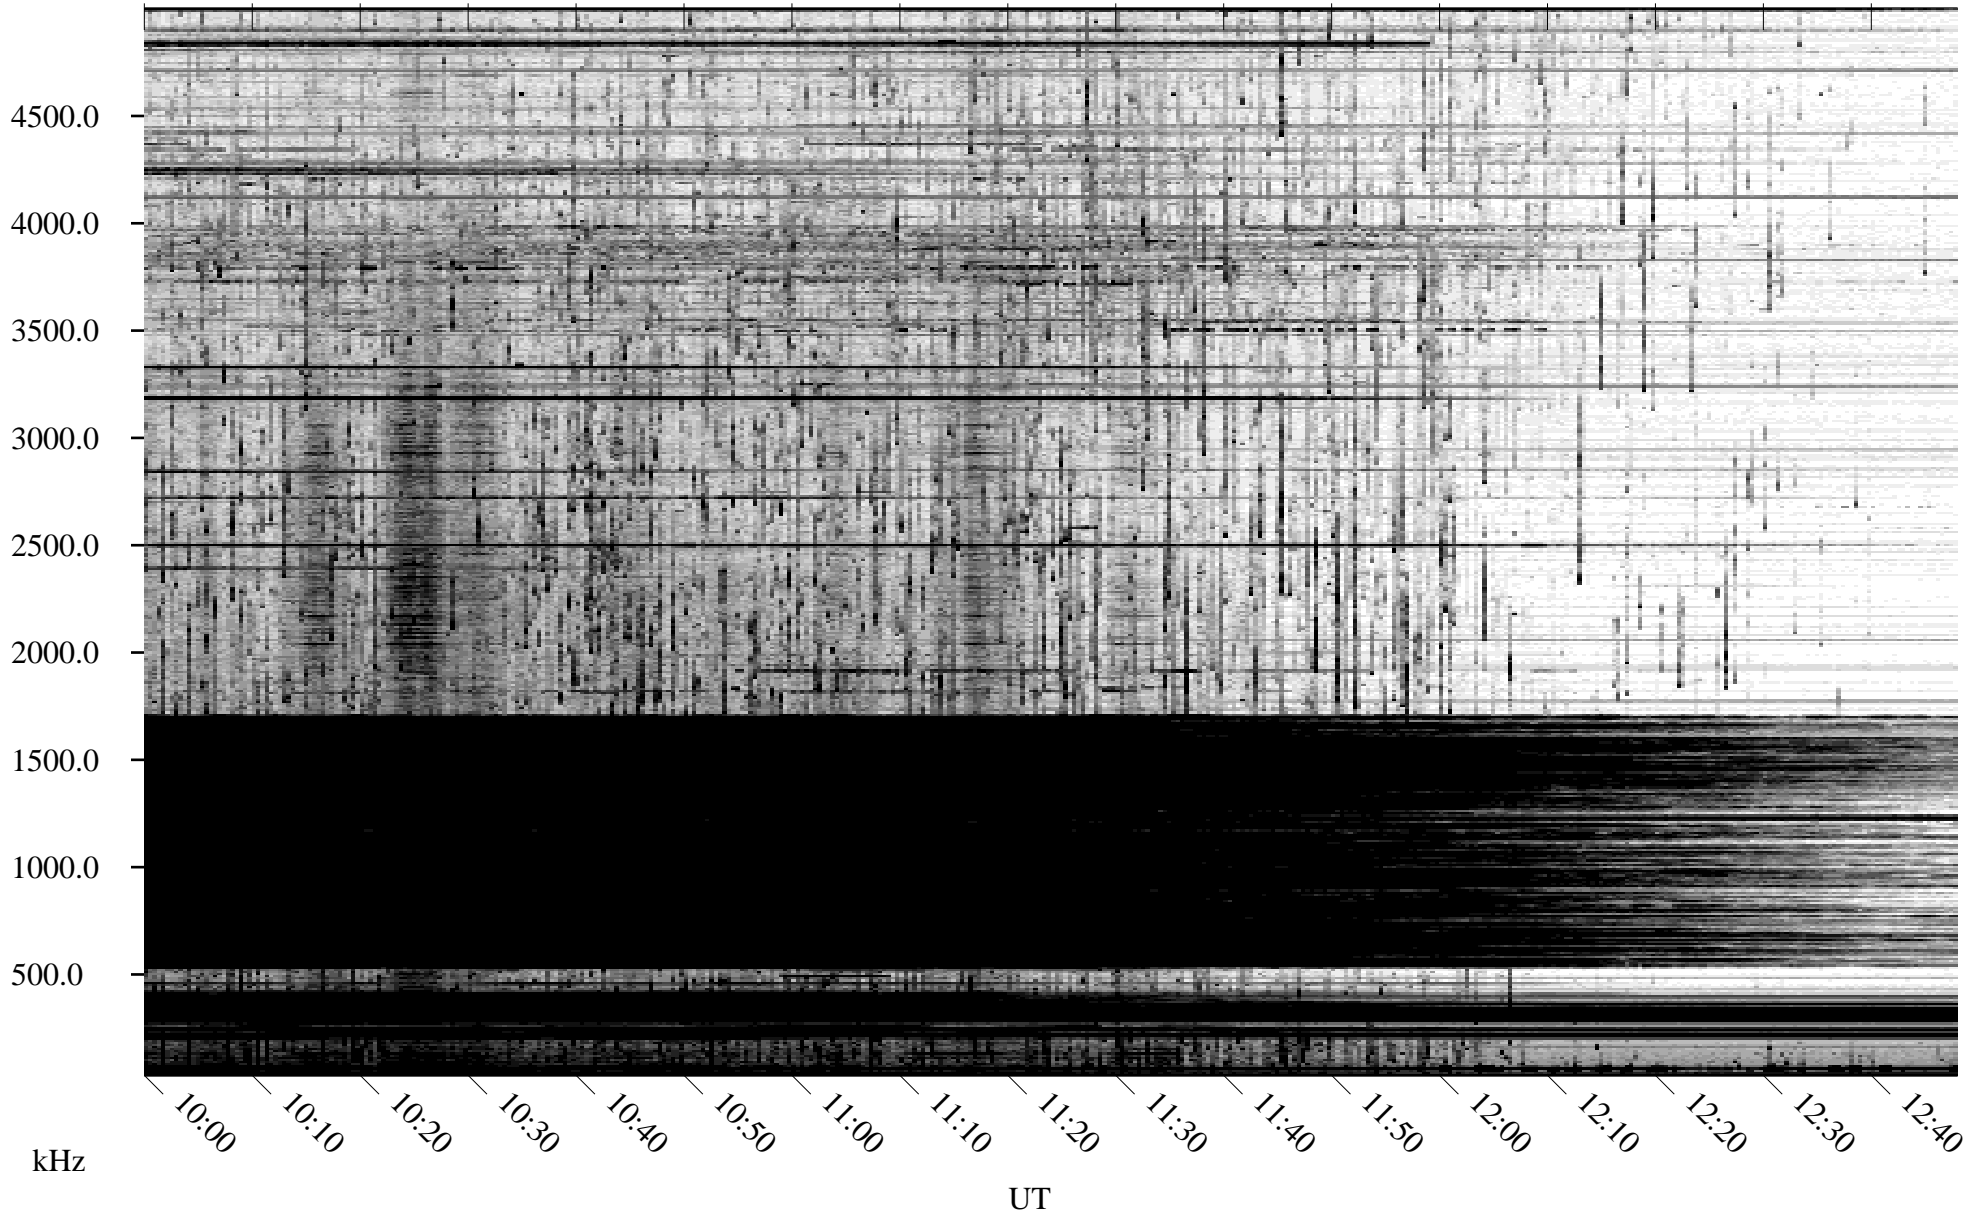

10/09/2010 Churchill, Manitoba

Linear Scale Black = 161 White = 15

ch10282l.r00SUm max_12

Page 1

10/09/2010 Churchill, Manitoba

Linear Scale Black = 161 White = 15

ch10282l.r00SUm max_12

Page 2

10/10/2010 Churchill, Manitoba

Linear Scale Black = 161 White = 15

ch10282l.r00SUm max_12

Page 3

10/10/2010 Churchill, Manitoba

Linear Scale Black = 161 White = 15

ch10282l.r00SUm max_12

Page 4

10/10/2010 Churchill, Manitoba

Linear Scale Black = 161 White = 15

ch10282l.r00SUm max_12

Page 5

10/10/2010 Churchill, Manitoba

Linear Scale Black = 161 White = 15

ch10282l.r00SUm max_12

Page 6

10/10/2010 Churchill, Manitoba

Linear Scale Black = 161 White = 15

ch10282l.r00SUm max_12

Page 7

10/10/2010 Churchill, Manitoba

Linear Scale Black = 161 White = 15

ch10282l.r00SUm max_12