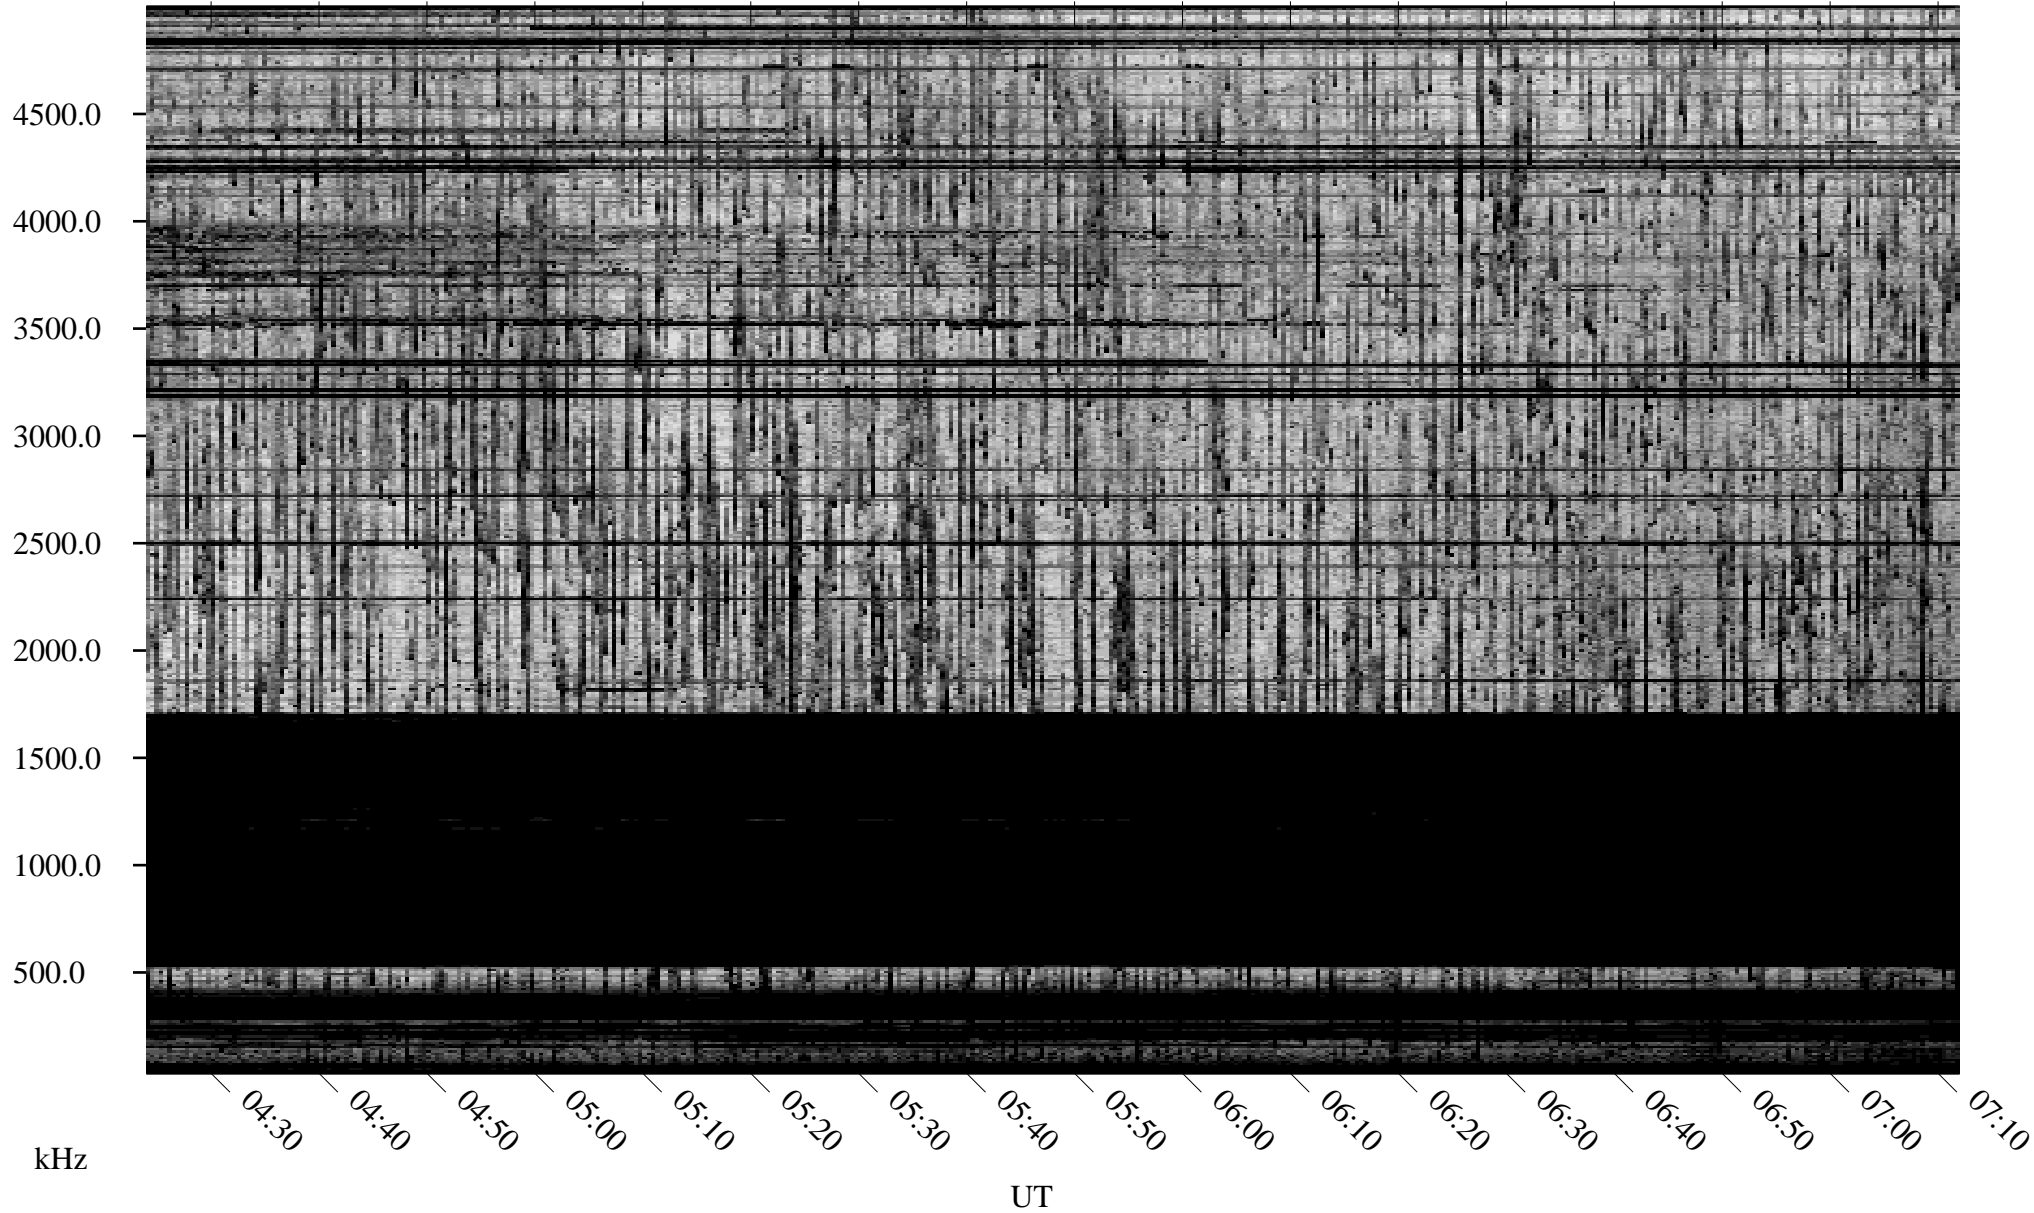

10/09/2010 Churchill, Manitoba

Linear Scale Black = 161 White = 15

ch10282l.r00SUm max_12

Page 1

10/09/2010 Churchill, Manitoba

Linear Scale Black = 161 White = 15

ch10282l.r00SUm max_12

Page 2

10/10/2010 Churchill, Manitoba

Linear Scale Black = 161 White = 15

ch10282l.r00SUm max_12

Page 3

10/10/2010 Churchill, Manitoba

Linear Scale Black = 161 White = 15

ch10282l.r00SUm max_12

Page 4

10/10/2010 Churchill, Manitoba

Linear Scale Black = 161 White = 15

ch10282l.r00SUm max_12

Page 5

10/10/2010 Churchill, Manitoba

Linear Scale Black = 161 White = 15

ch10282l.r00SUm max_12

Page 6

10/10/2010 Churchill, Manitoba

Linear Scale Black = 161 White = 15

ch10282l.r00SUm max_12

Page 7

10/10/2010 Churchill, Manitoba

Linear Scale Black = 161 White = 15

ch10282l.r00SUm max_12