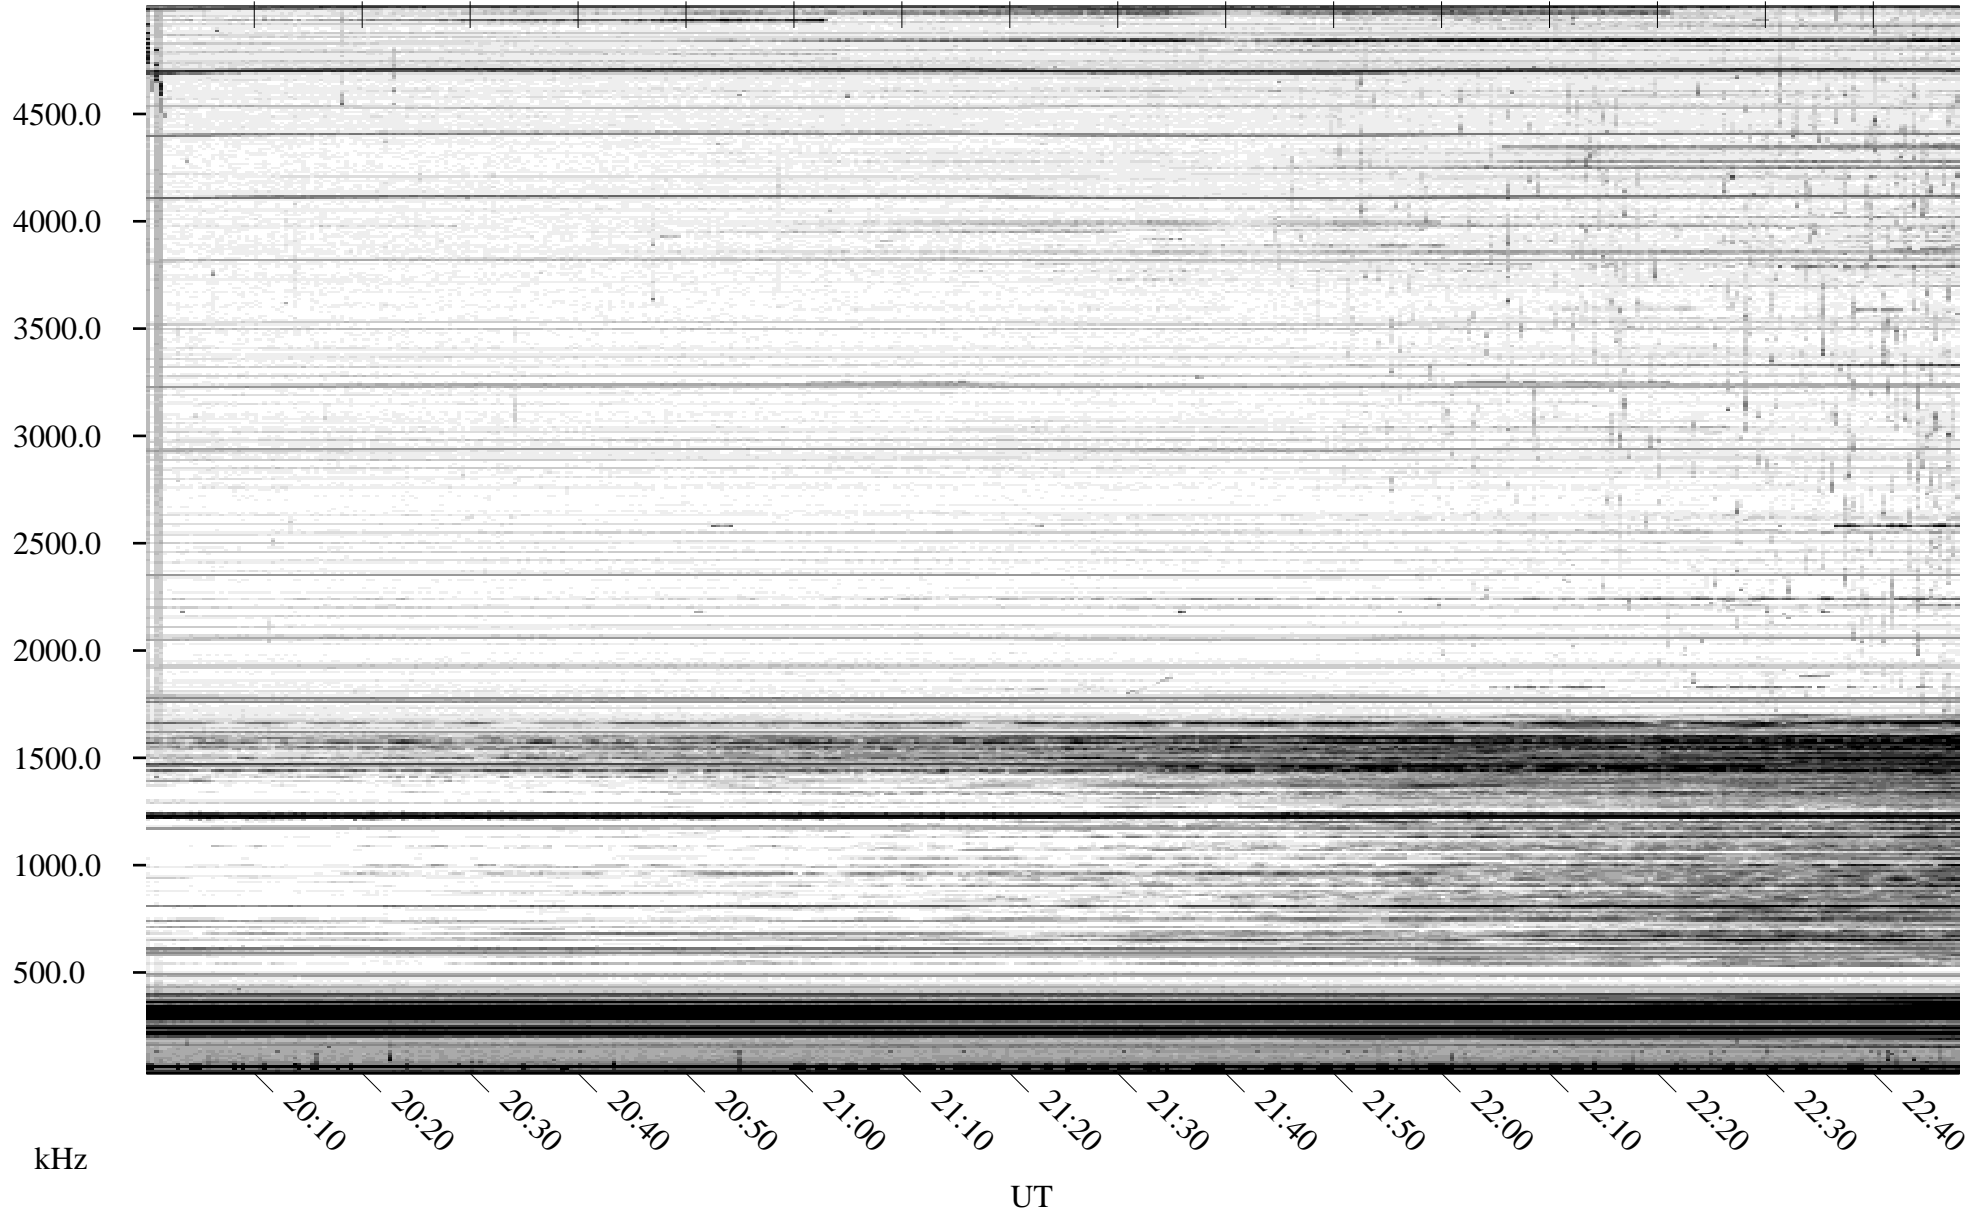

10/09/2010 Churchill, Manitoba

Linear Scale Black = 161 White = 15

ch10282l.r00SUm max_12

Page 1

10/09/2010 Churchill, Manitoba

Linear Scale Black = 161 White = 15

ch10282l.r00SUm max_12

Page 2

10/10/2010 Churchill, Manitoba

Linear Scale Black = 161 White = 15

ch10282l.r00SUm max_12

Page 3

10/10/2010 Churchill, Manitoba

Linear Scale Black = 161 White = 15

ch10282l.r00SUm max_12

Page 4

10/10/2010 Churchill, Manitoba

Linear Scale Black = 161 White = 15

ch10282l.r00SUm max_12

Page 5

10/10/2010 Churchill, Manitoba

Linear Scale Black = 161 White = 15

ch10282l.r00SUm max_12

Page 6

10/10/2010 Churchill, Manitoba

Linear Scale Black = 161 White = 15

ch10282l.r00SUm max_12

Page 7

10/10/2010 Churchill, Manitoba

Linear Scale Black = 161 White = 15

ch10282l.r00SUm max_12