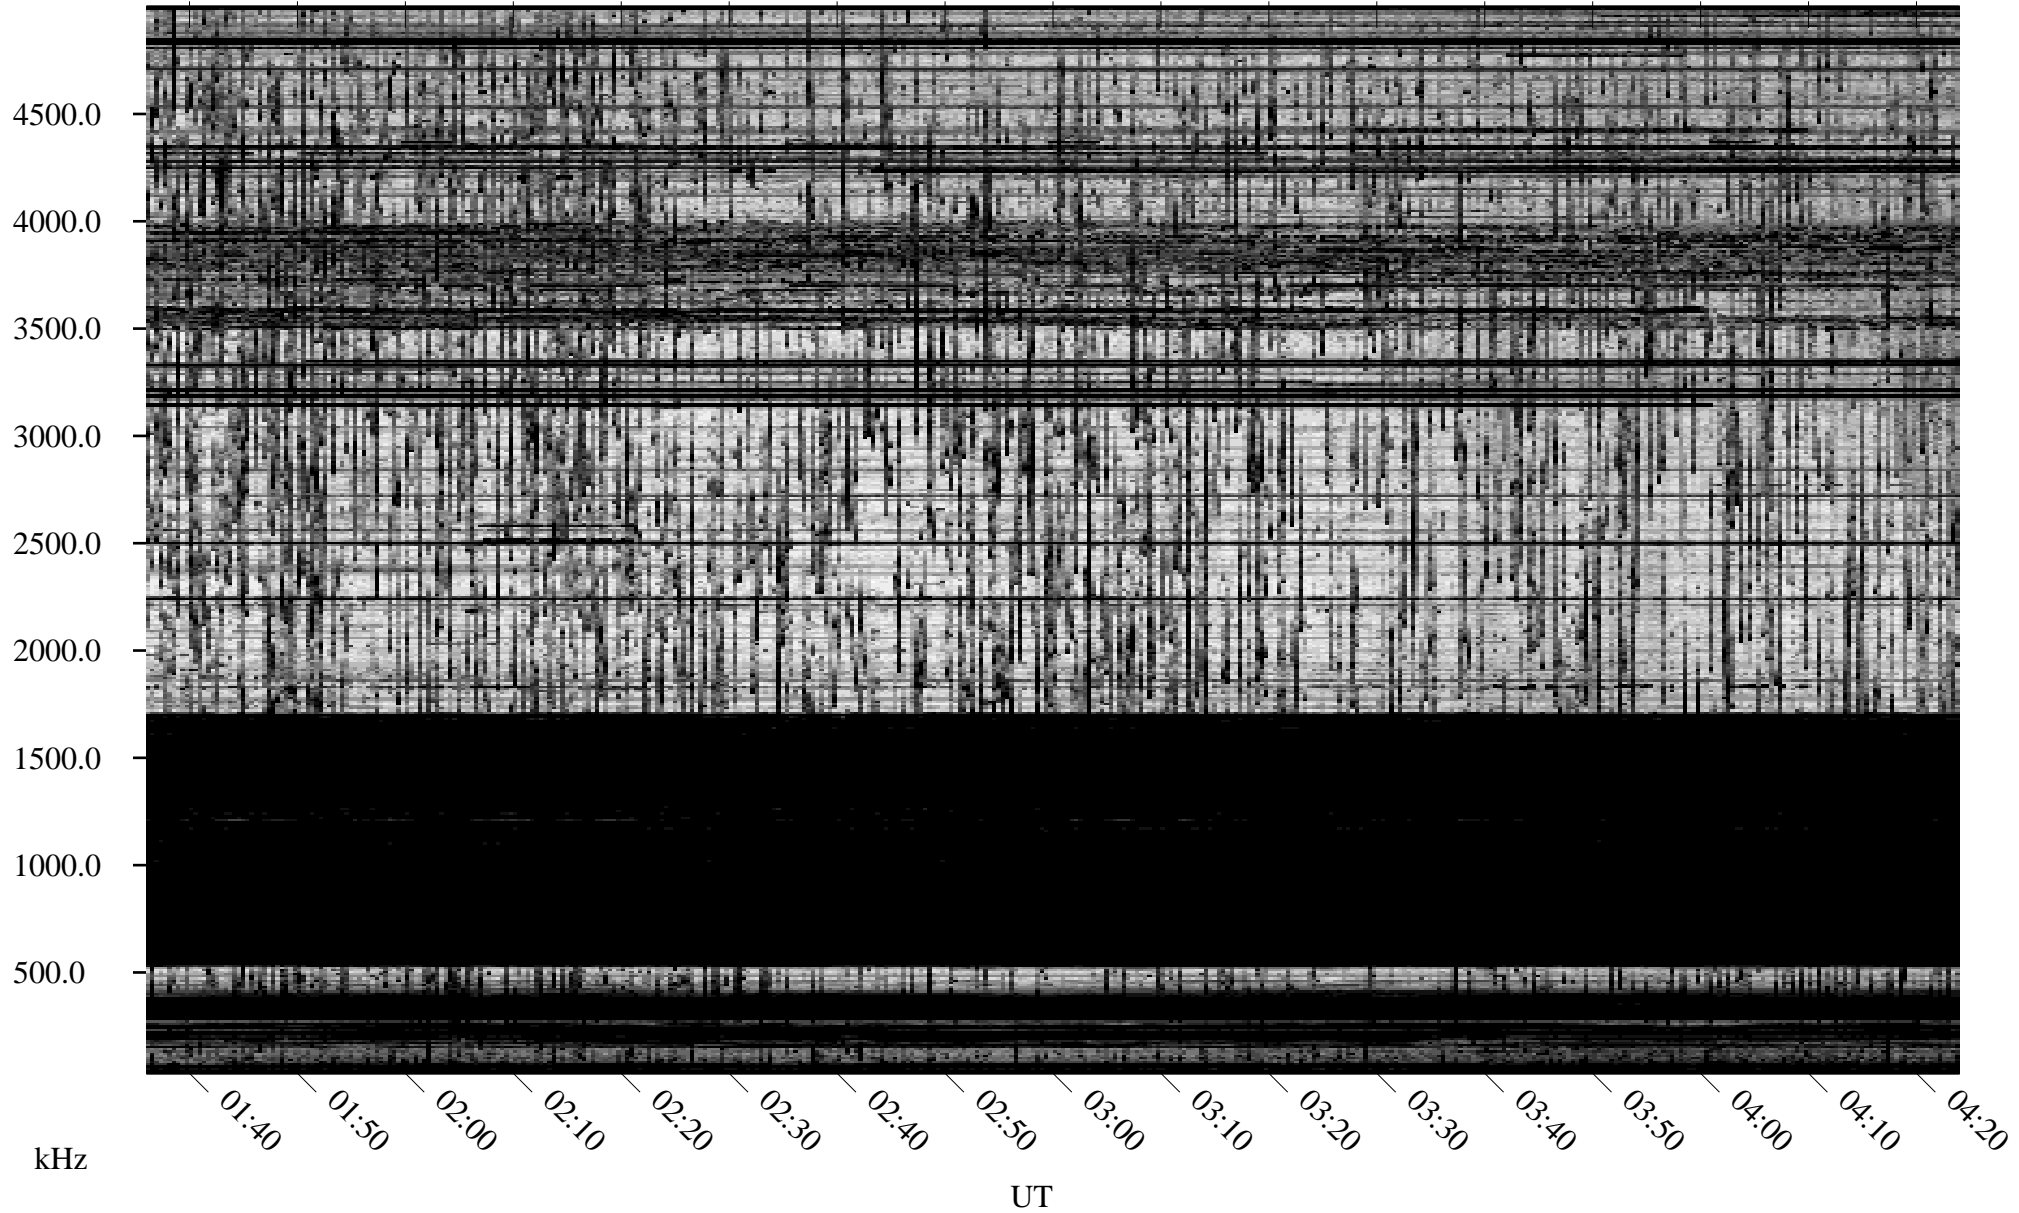

10/09/2010 Churchill, Manitoba

Linear Scale Black = 161 White = 15

ch10282l.r00SUm max_12

Page 1

10/09/2010 Churchill, Manitoba

Linear Scale Black = 161 White = 15

ch10282l.r00SUm max_12

Page 2

10/10/2010 Churchill, Manitoba

Linear Scale Black = 161 White = 15

ch10282l.r00SUm max_12

Page 3

10/10/2010 Churchill, Manitoba

Linear Scale Black = 161 White = 15

ch10282l.r00SUm max_12

Page 4

10/10/2010 Churchill, Manitoba

Linear Scale Black = 161 White = 15

ch10282l.r00SUm max_12

Page 5

10/10/2010 Churchill, Manitoba

Linear Scale Black = 161 White = 15

ch10282l.r00SUm max_12

Page 6

10/10/2010 Churchill, Manitoba

Linear Scale Black = 161 White = 15

ch10282l.r00SUm max_12

Page 7

10/10/2010 Churchill, Manitoba

Linear Scale Black = 161 White = 15

ch10282l.r00SUm max_12