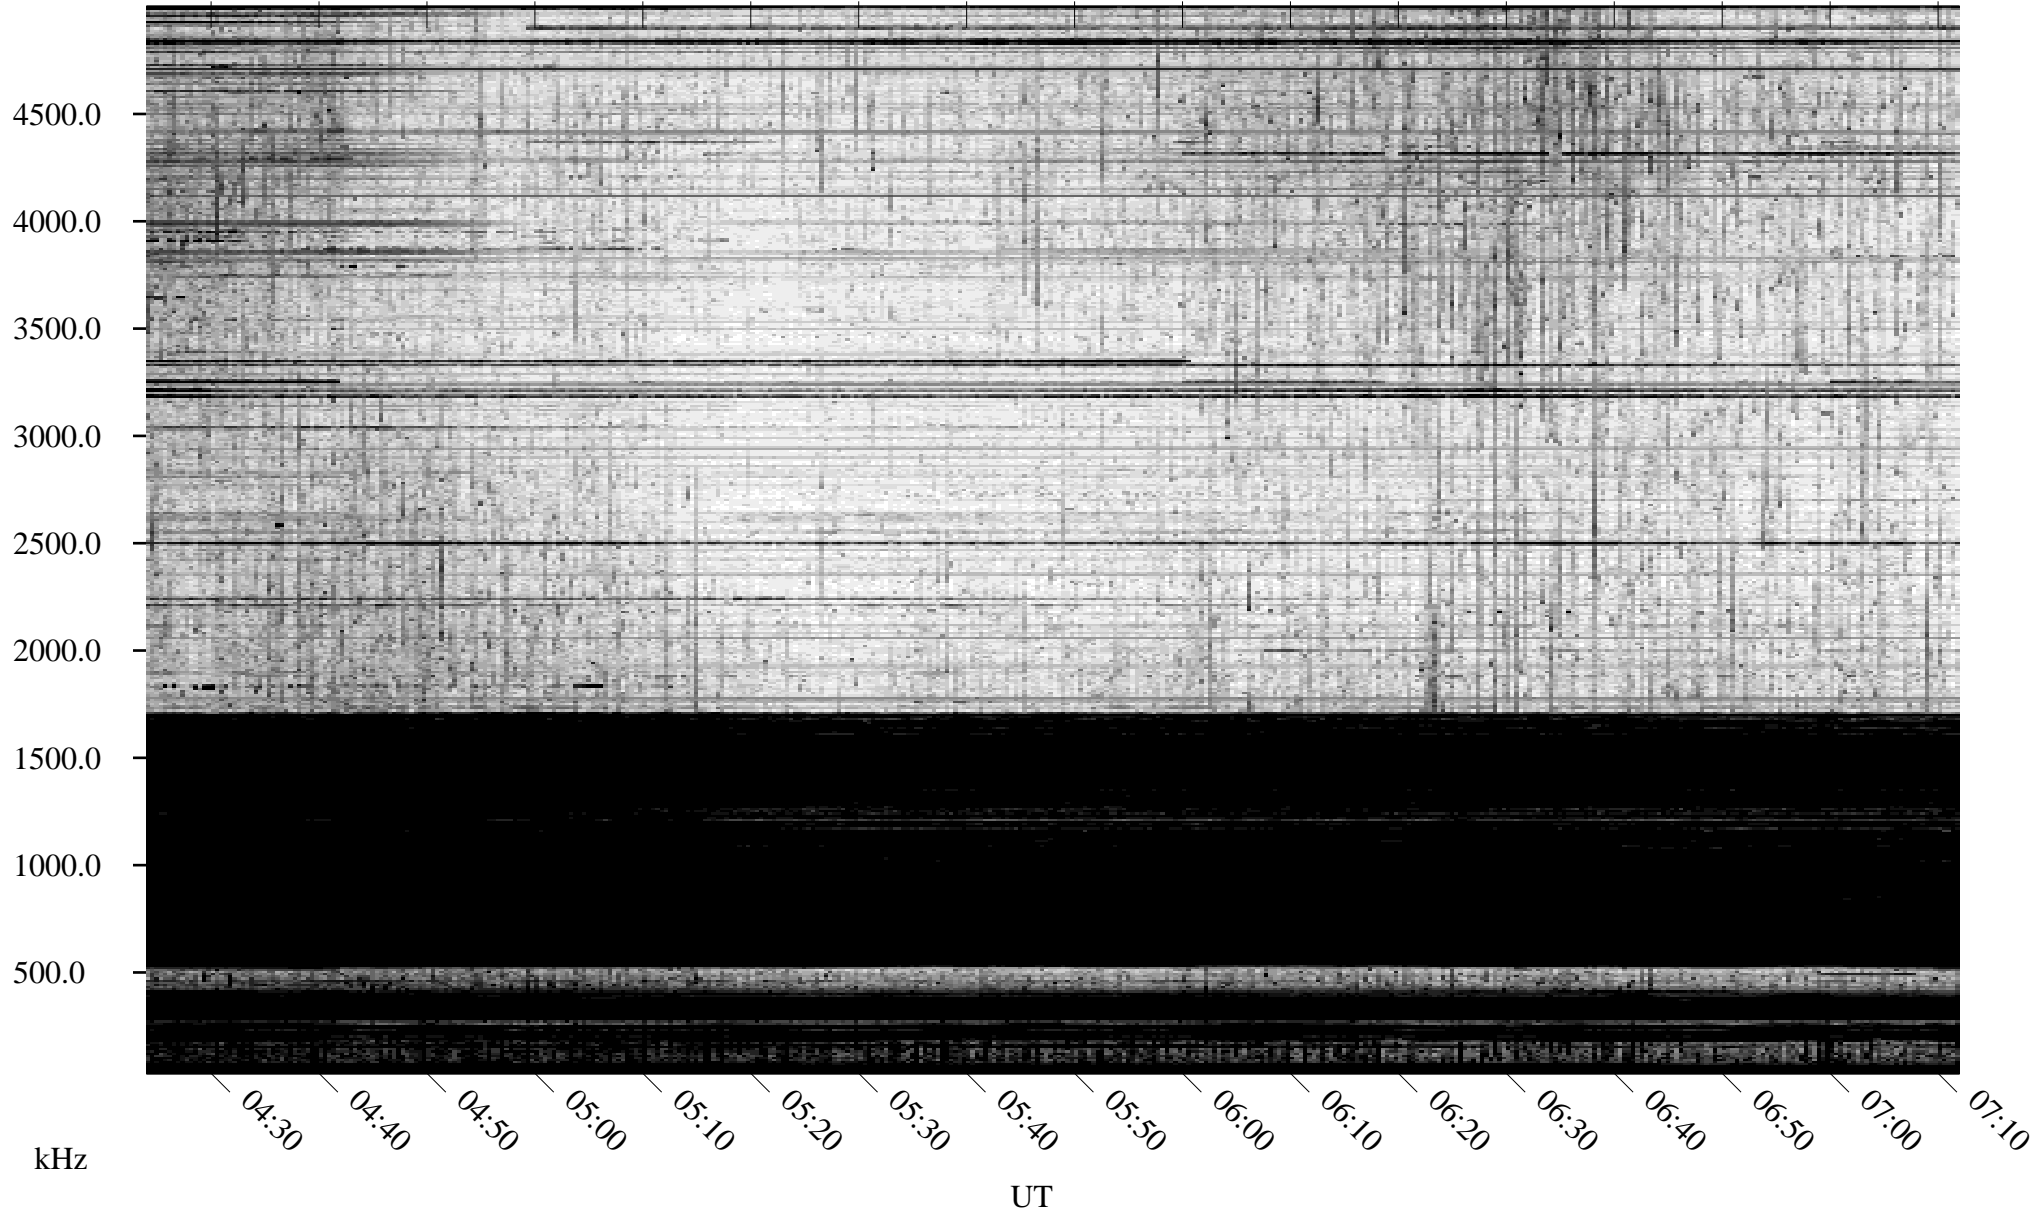

10/10/2010 Churchill, Manitoba

Linear Scale Black = 161 White = 15

ch10283l.r00SUm max_12

10/10/2010 Churchill, Manitoba

Linear Scale Black = 161 White = 15

ch10283l.r00SUm max_12

Page 2

10/11/2010 Churchill, Manitoba

Linear Scale Black = 161 White = 15

ch10283l.r00SUm max_12

Page 3

10/11/2010 Churchill, Manitoba

Linear Scale Black = 161 White = 15

ch10283l.r00SUm max_12

Page 4

10/11/2010 Churchill, Manitoba

Linear Scale Black = 161 White = 15

ch10283l.r00SUm max_12

Page 5

10/11/2010 Churchill, Manitoba

Linear Scale Black = 161 White = 15

ch10283l.r00SUm max_12

Page 6

10/11/2010 Churchill, Manitoba

Linear Scale Black = 161 White = 15

ch10283l.r00SUm max_12

Page 7

10/11/2010 Churchill, Manitoba

Linear Scale Black = 161 White = 15

ch10283l.r00SUm max_12