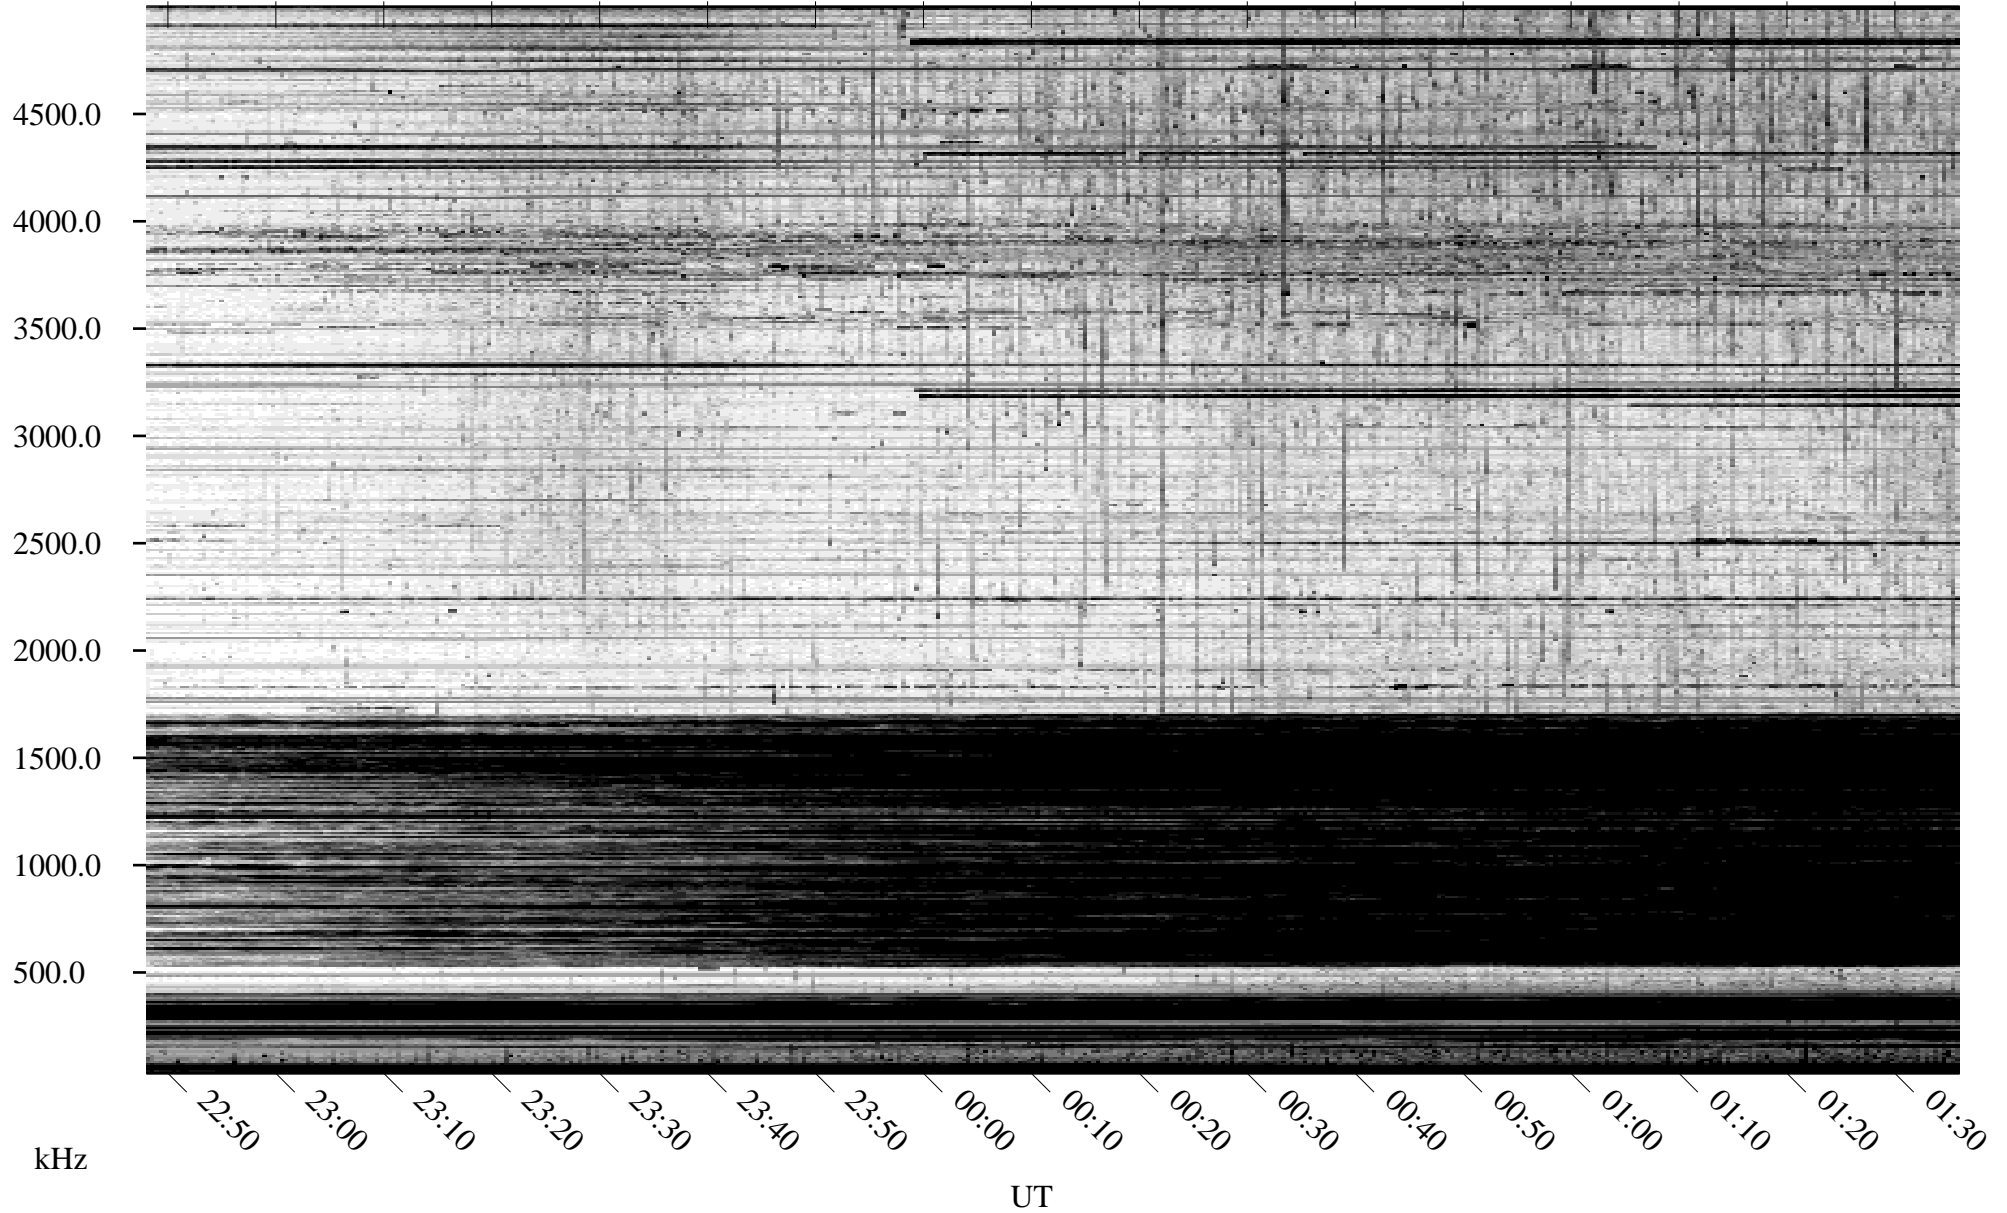

10/10/2010 Churchill, Manitoba

Linear Scale Black = 161 White = 15

ch10283l.r00SUm max_12

10/10/2010 Churchill, Manitoba

Linear Scale Black = 161 White = 15

ch10283l.r00SUm max_12

Page 2

10/11/2010 Churchill, Manitoba

Linear Scale Black = 161 White = 15

ch10283l.r00SUm max_12

Page 3

10/11/2010 Churchill, Manitoba

Linear Scale Black = 161 White = 15

ch10283l.r00SUm max_12

Page 4

10/11/2010 Churchill, Manitoba

Linear Scale Black = 161 White = 15

ch10283l.r00SUm max_12

Page 5

10/11/2010 Churchill, Manitoba

Linear Scale Black = 161 White = 15

ch10283l.r00SUm max_12

Page 6

10/11/2010 Churchill, Manitoba

Linear Scale Black = 161 White = 15

ch10283l.r00SUm max_12

Page 7

10/11/2010 Churchill, Manitoba

Linear Scale Black = 161 White = 15

ch10283l.r00SUm max_12