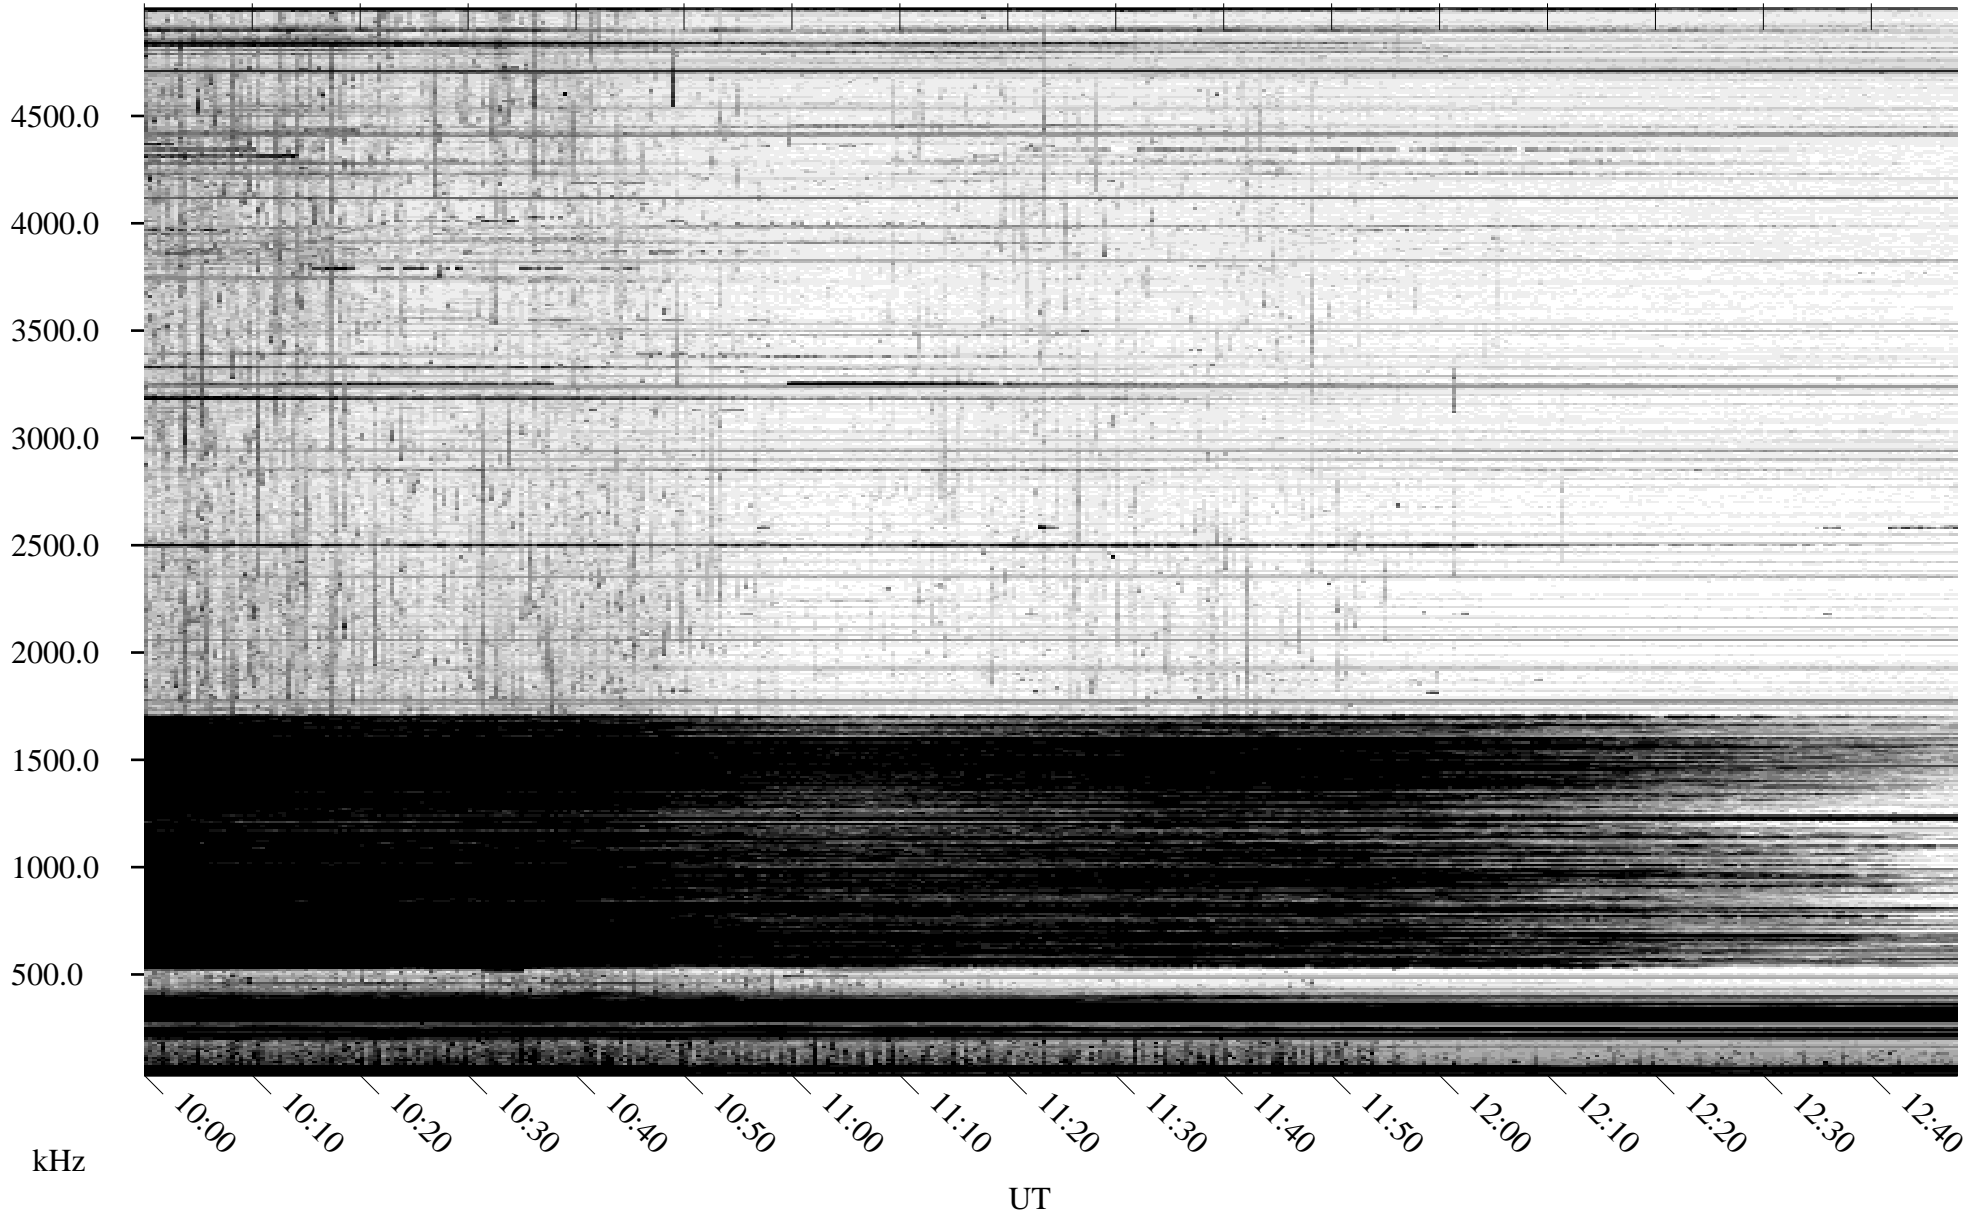

10/10/2010 Churchill, Manitoba

Linear Scale Black = 161 White = 15

ch10283l.r00SUm max_12

10/10/2010 Churchill, Manitoba

Linear Scale Black = 161 White = 15

ch10283l.r00SUm max_12

Page 2

10/11/2010 Churchill, Manitoba

Linear Scale Black = 161 White = 15

ch10283l.r00SUm max_12

Page 3

10/11/2010 Churchill, Manitoba

Linear Scale Black = 161 White = 15

ch10283l.r00SUm max_12

Page 4

10/11/2010 Churchill, Manitoba

Linear Scale Black = 161 White = 15

ch10283l.r00SUm max_12

Page 5

10/11/2010 Churchill, Manitoba

Linear Scale Black = 161 White = 15

ch10283l.r00SUm max_12

Page 6

10/11/2010 Churchill, Manitoba

Linear Scale Black = 161 White = 15

ch10283l.r00SUm max_12

Page 7

10/11/2010 Churchill, Manitoba

Linear Scale Black = 161 White = 15

ch10283l.r00SUm max_12