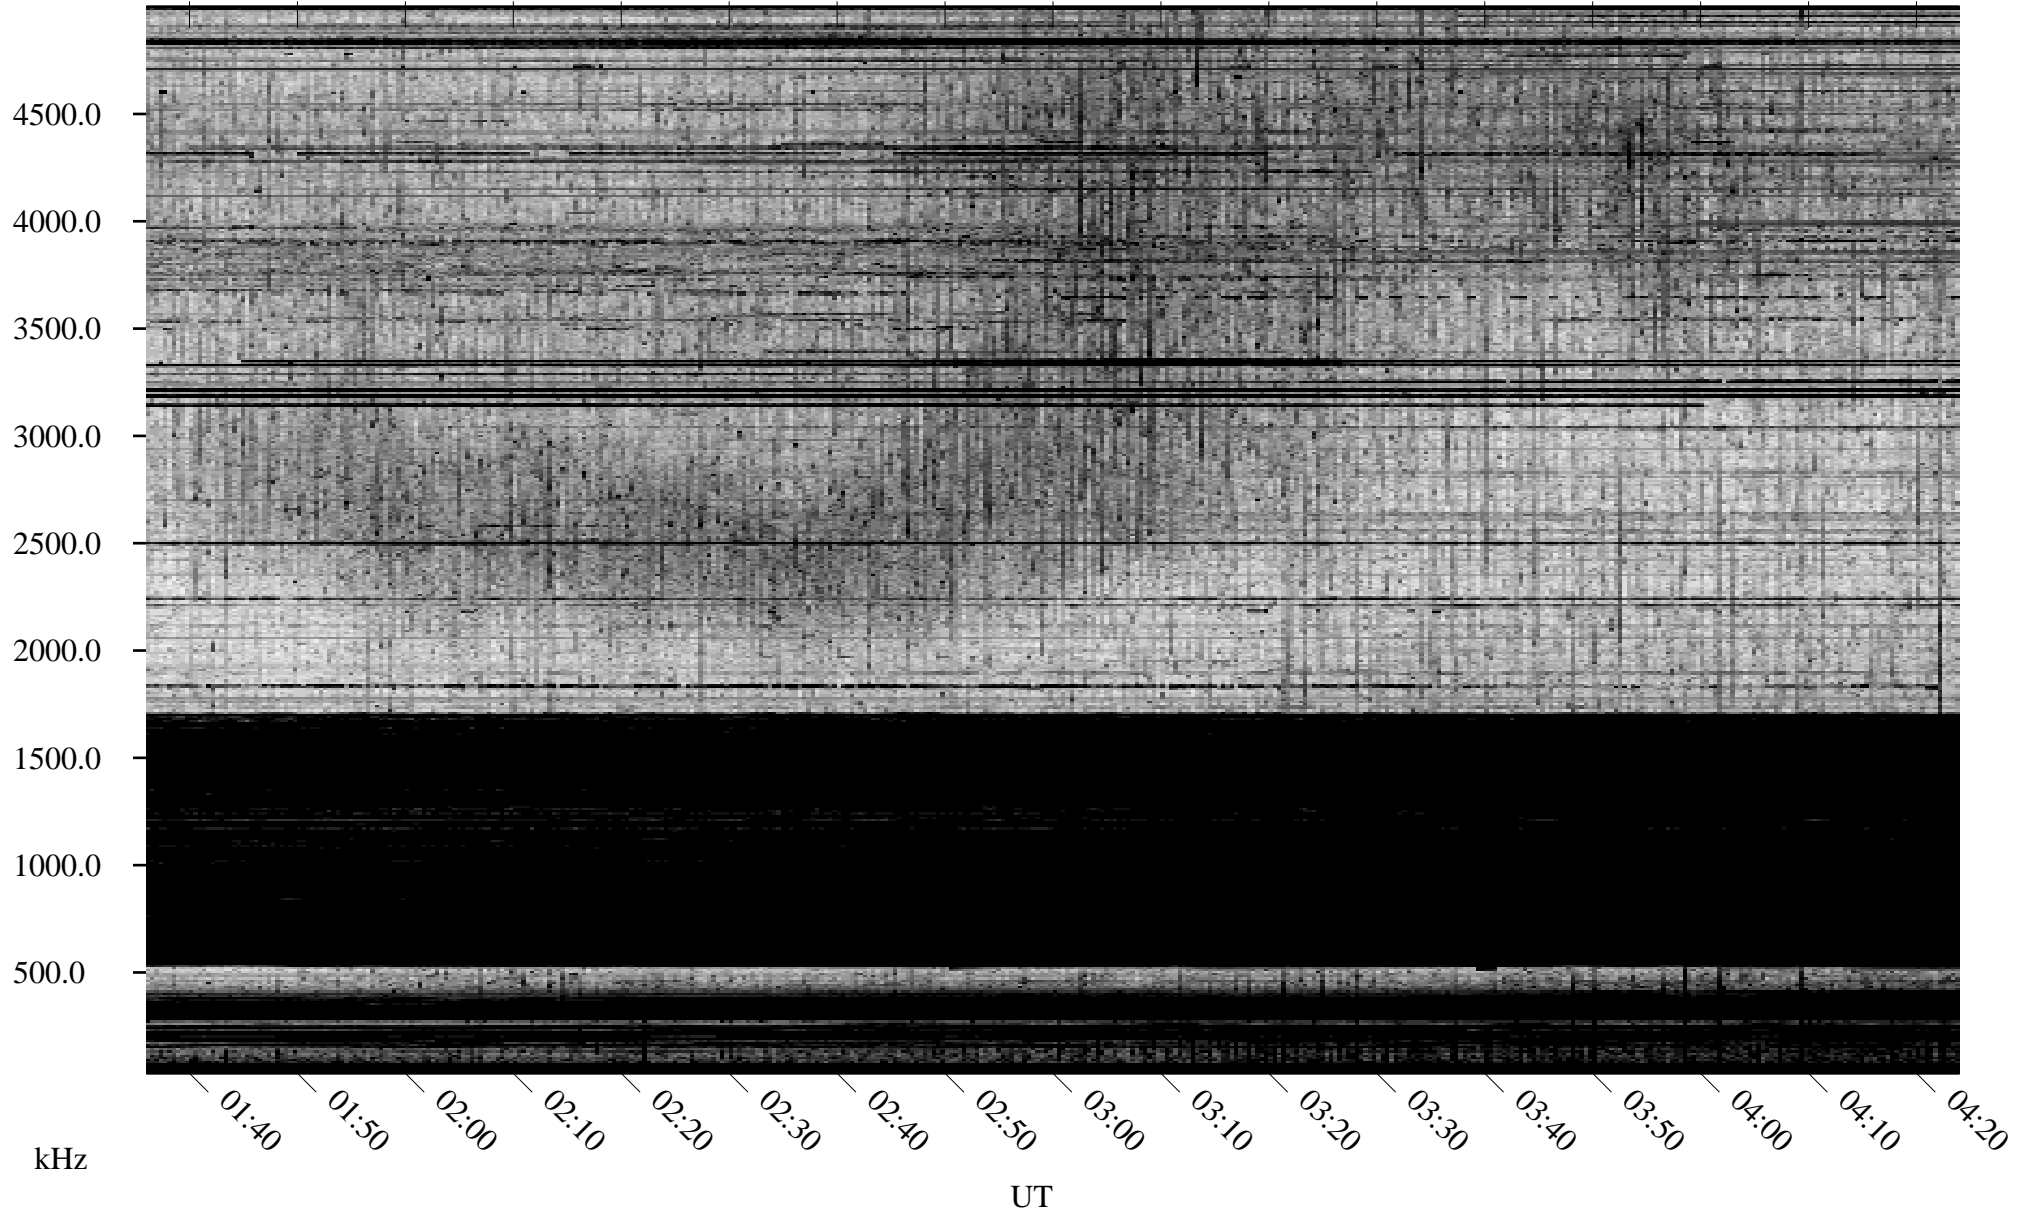

10/10/2010 Churchill, Manitoba

Linear Scale Black = 161 White = 15

ch10283l.r00SUm max_12

10/10/2010 Churchill, Manitoba

Linear Scale Black = 161 White = 15

ch10283l.r00SUm max_12

Page 2

10/11/2010 Churchill, Manitoba

Linear Scale Black = 161 White = 15

ch10283l.r00SUm max_12

Page 3

10/11/2010 Churchill, Manitoba

Linear Scale Black = 161 White = 15

ch10283l.r00SUm max_12

Page 4

10/11/2010 Churchill, Manitoba

Linear Scale Black = 161 White = 15

ch10283l.r00SUm max_12

Page 5

10/11/2010 Churchill, Manitoba

Linear Scale Black = 161 White = 15

ch10283l.r00SUm max_12

Page 6

10/11/2010 Churchill, Manitoba

Linear Scale Black = 161 White = 15

ch10283l.r00SUm max_12

Page 7

10/11/2010 Churchill, Manitoba

Linear Scale Black = 161 White = 15

ch10283l.r00SUm max_12