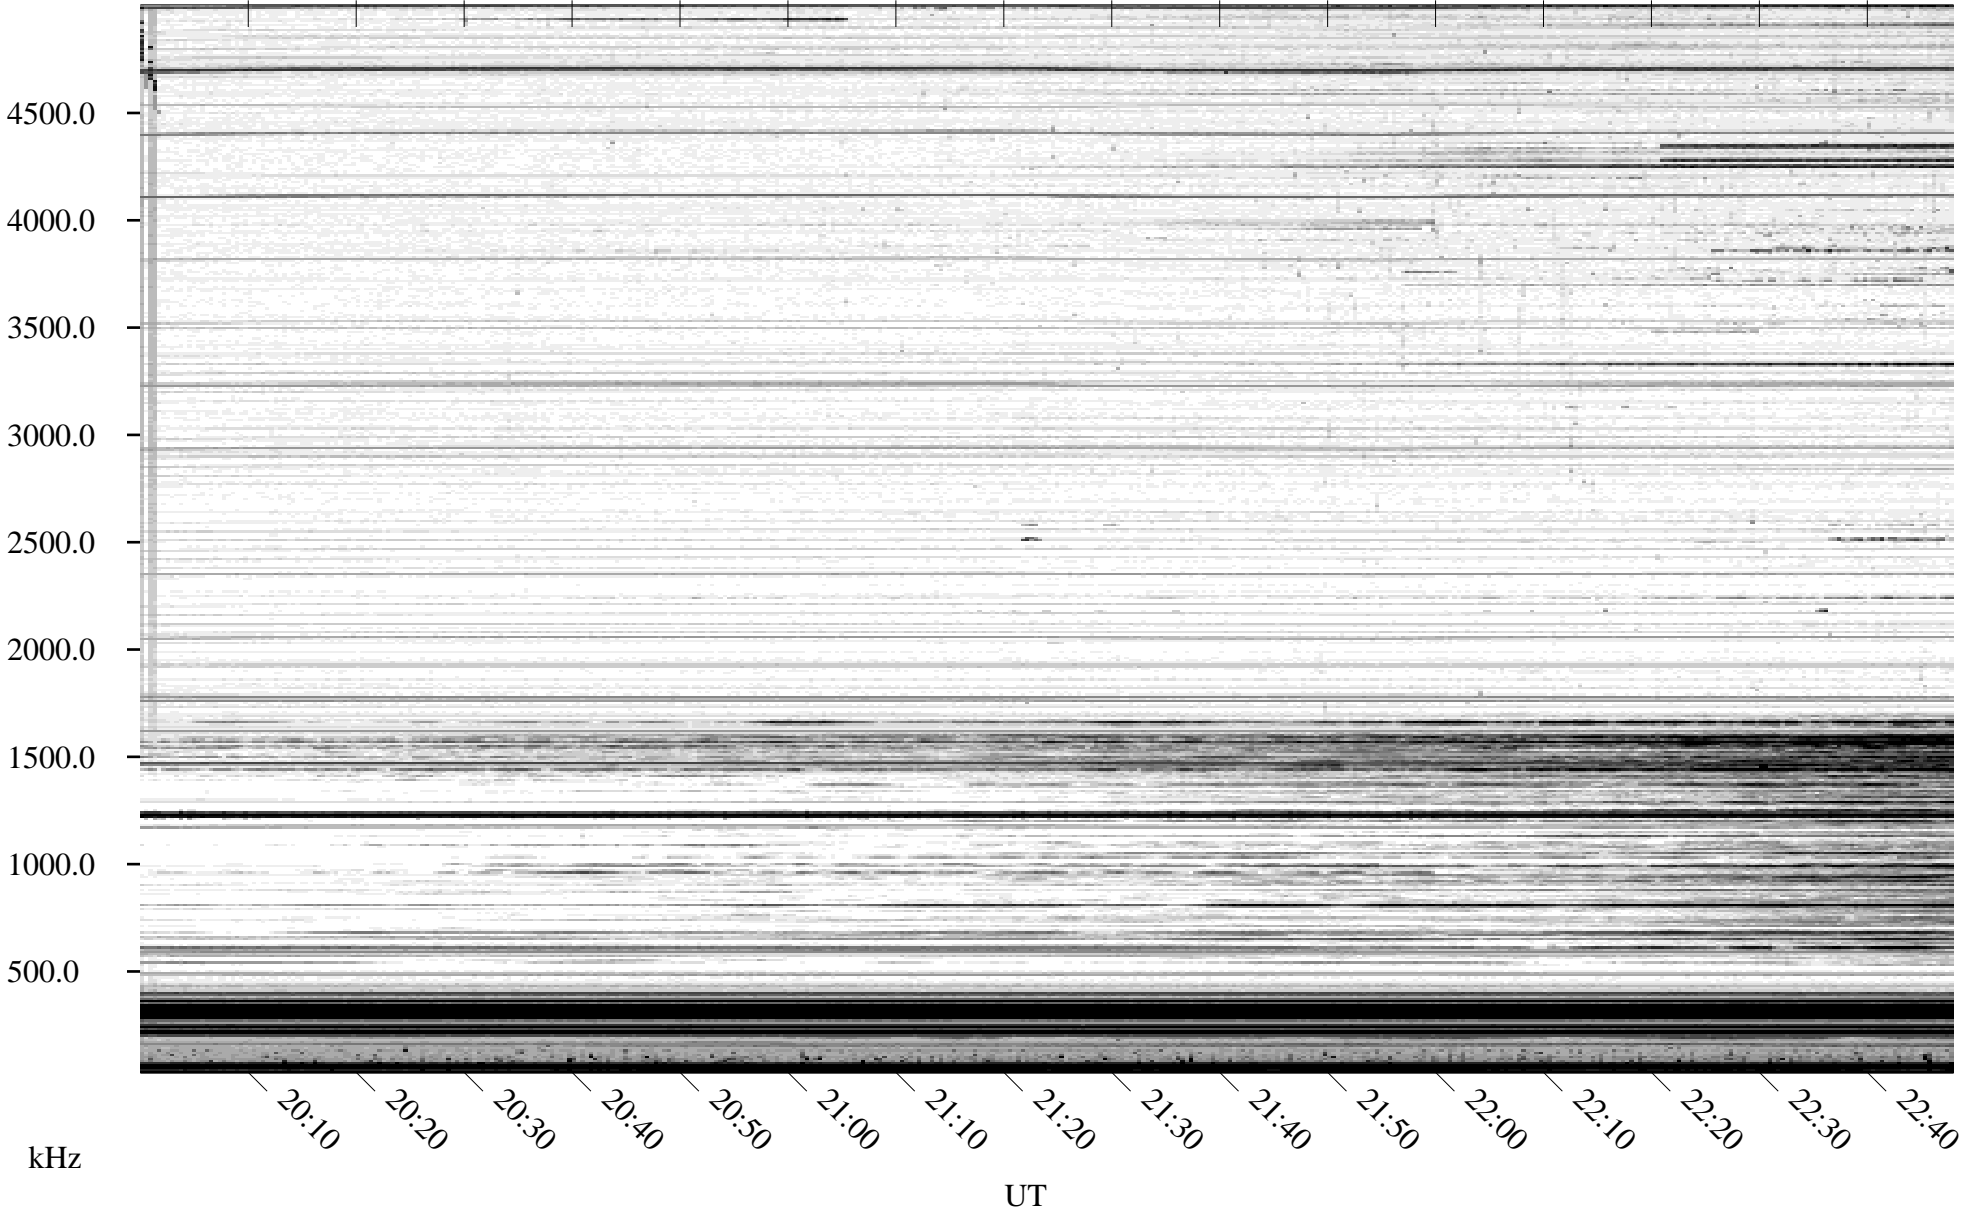

10/10/2010 Churchill, Manitoba

Linear Scale Black = 161 White = 15

ch10283l.r00SUm max_12

10/10/2010 Churchill, Manitoba

Linear Scale Black = 161 White = 15

ch10283l.r00SUm max_12

Page 2

10/11/2010 Churchill, Manitoba

Linear Scale Black = 161 White = 15

ch10283l.r00SUm max_12

Page 3

10/11/2010 Churchill, Manitoba

Linear Scale Black = 161 White = 15

ch10283l.r00SUm max_12

Page 4

10/11/2010 Churchill, Manitoba

Linear Scale Black = 161 White = 15

ch10283l.r00SUm max_12

Page 5

10/11/2010 Churchill, Manitoba

Linear Scale Black = 161 White = 15

ch10283l.r00SUm max_12

Page 6

10/11/2010 Churchill, Manitoba

Linear Scale Black = 161 White = 15

ch10283l.r00SUm max_12

Page 7

10/11/2010 Churchill, Manitoba

Linear Scale Black = 161 White = 15

ch10283l.r00SUm max_12