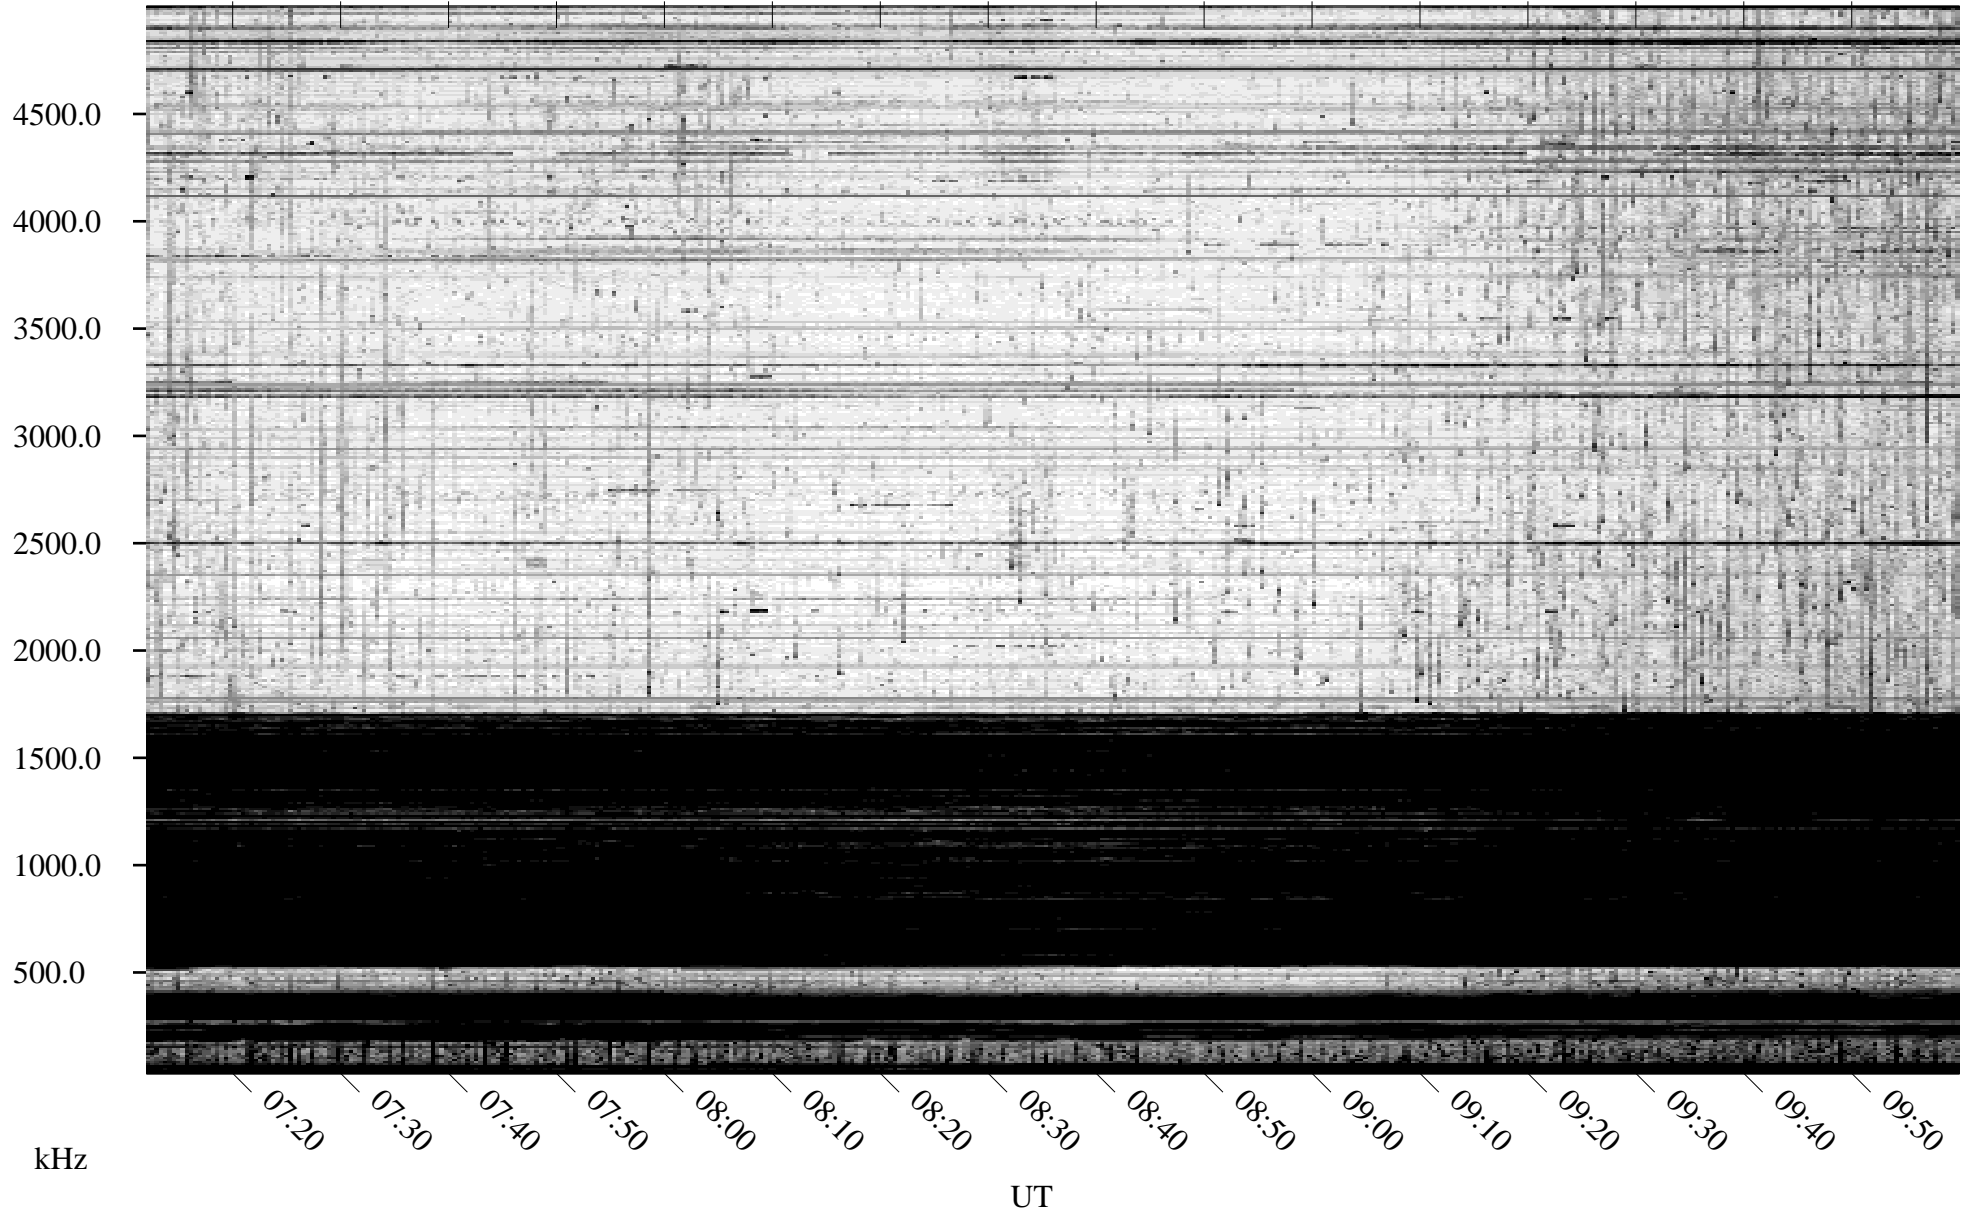

10/10/2010 Churchill, Manitoba

Linear Scale Black = 161 White = 15

ch10283l.r00SUm max_12

10/10/2010 Churchill, Manitoba

Linear Scale Black = 161 White = 15

ch10283l.r00SUm max_12

Page 2

10/11/2010 Churchill, Manitoba

Linear Scale Black = 161 White = 15

ch10283l.r00SUm max_12

Page 3

10/11/2010 Churchill, Manitoba

Linear Scale Black = 161 White = 15

ch10283l.r00SUm max_12

Page 4

10/11/2010 Churchill, Manitoba

Linear Scale Black = 161 White = 15

ch10283l.r00SUm max_12

Page 5

10/11/2010 Churchill, Manitoba

Linear Scale Black = 161 White = 15

ch10283l.r00SUm max_12

Page 6

10/11/2010 Churchill, Manitoba

Linear Scale Black = 161 White = 15

ch10283l.r00SUm max_12

Page 7

10/11/2010 Churchill, Manitoba

Linear Scale Black = 161 White = 15

ch10283l.r00SUm max_12