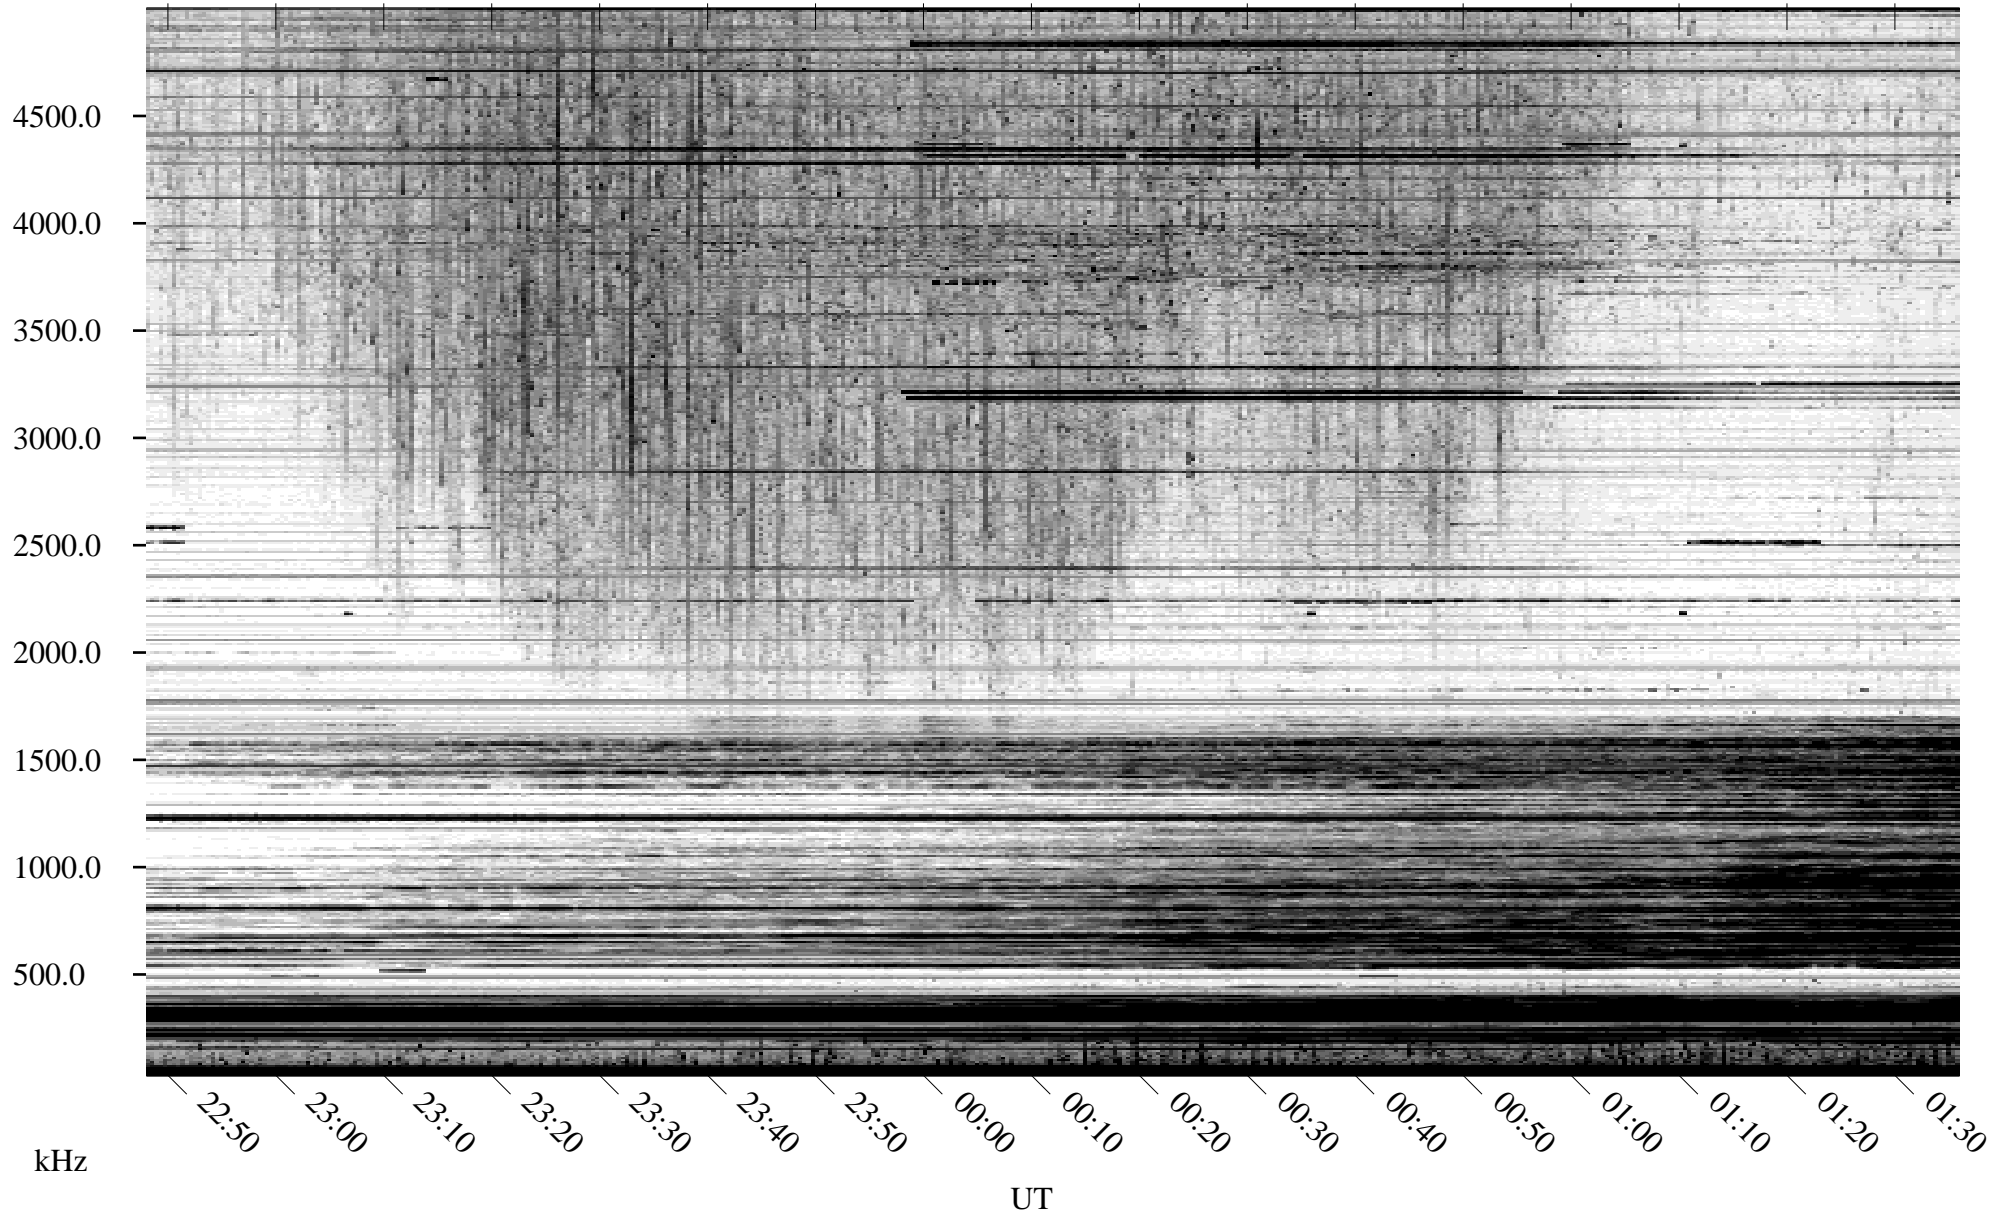

10/11/2010 Churchill, Manitoba

Linear Scale Black = 161 White = 15

ch10284l.r00SUm max_12

10/11/2010 Churchill, Manitoba

Linear Scale Black = 161 White = 15

ch10284l.r00SUm max_12

Page 2

10/12/2010 Churchill, Manitoba

Linear Scale Black = 161 White = 15

ch10284l.r00SUm max_12

Page 3

10/12/2010 Churchill, Manitoba

Linear Scale Black = 161 White = 15

ch10284l.r00SUm max_12

Page 4

10/12/2010 Churchill, Manitoba

Linear Scale Black = 161 White = 15

ch10284l.r00SUm max_12

Page 5

10/12/2010 Churchill, Manitoba

Linear Scale Black = 161 White = 15

ch10284l.r00SUm max_12

Page 6

10/12/2010 Churchill, Manitoba

Linear Scale Black = 161 White = 15

ch10284l.r00SUm max_12

Page 7

10/12/2010 Churchill, Manitoba

Linear Scale Black = 161 White = 15

ch10284l.r00SUm max_12