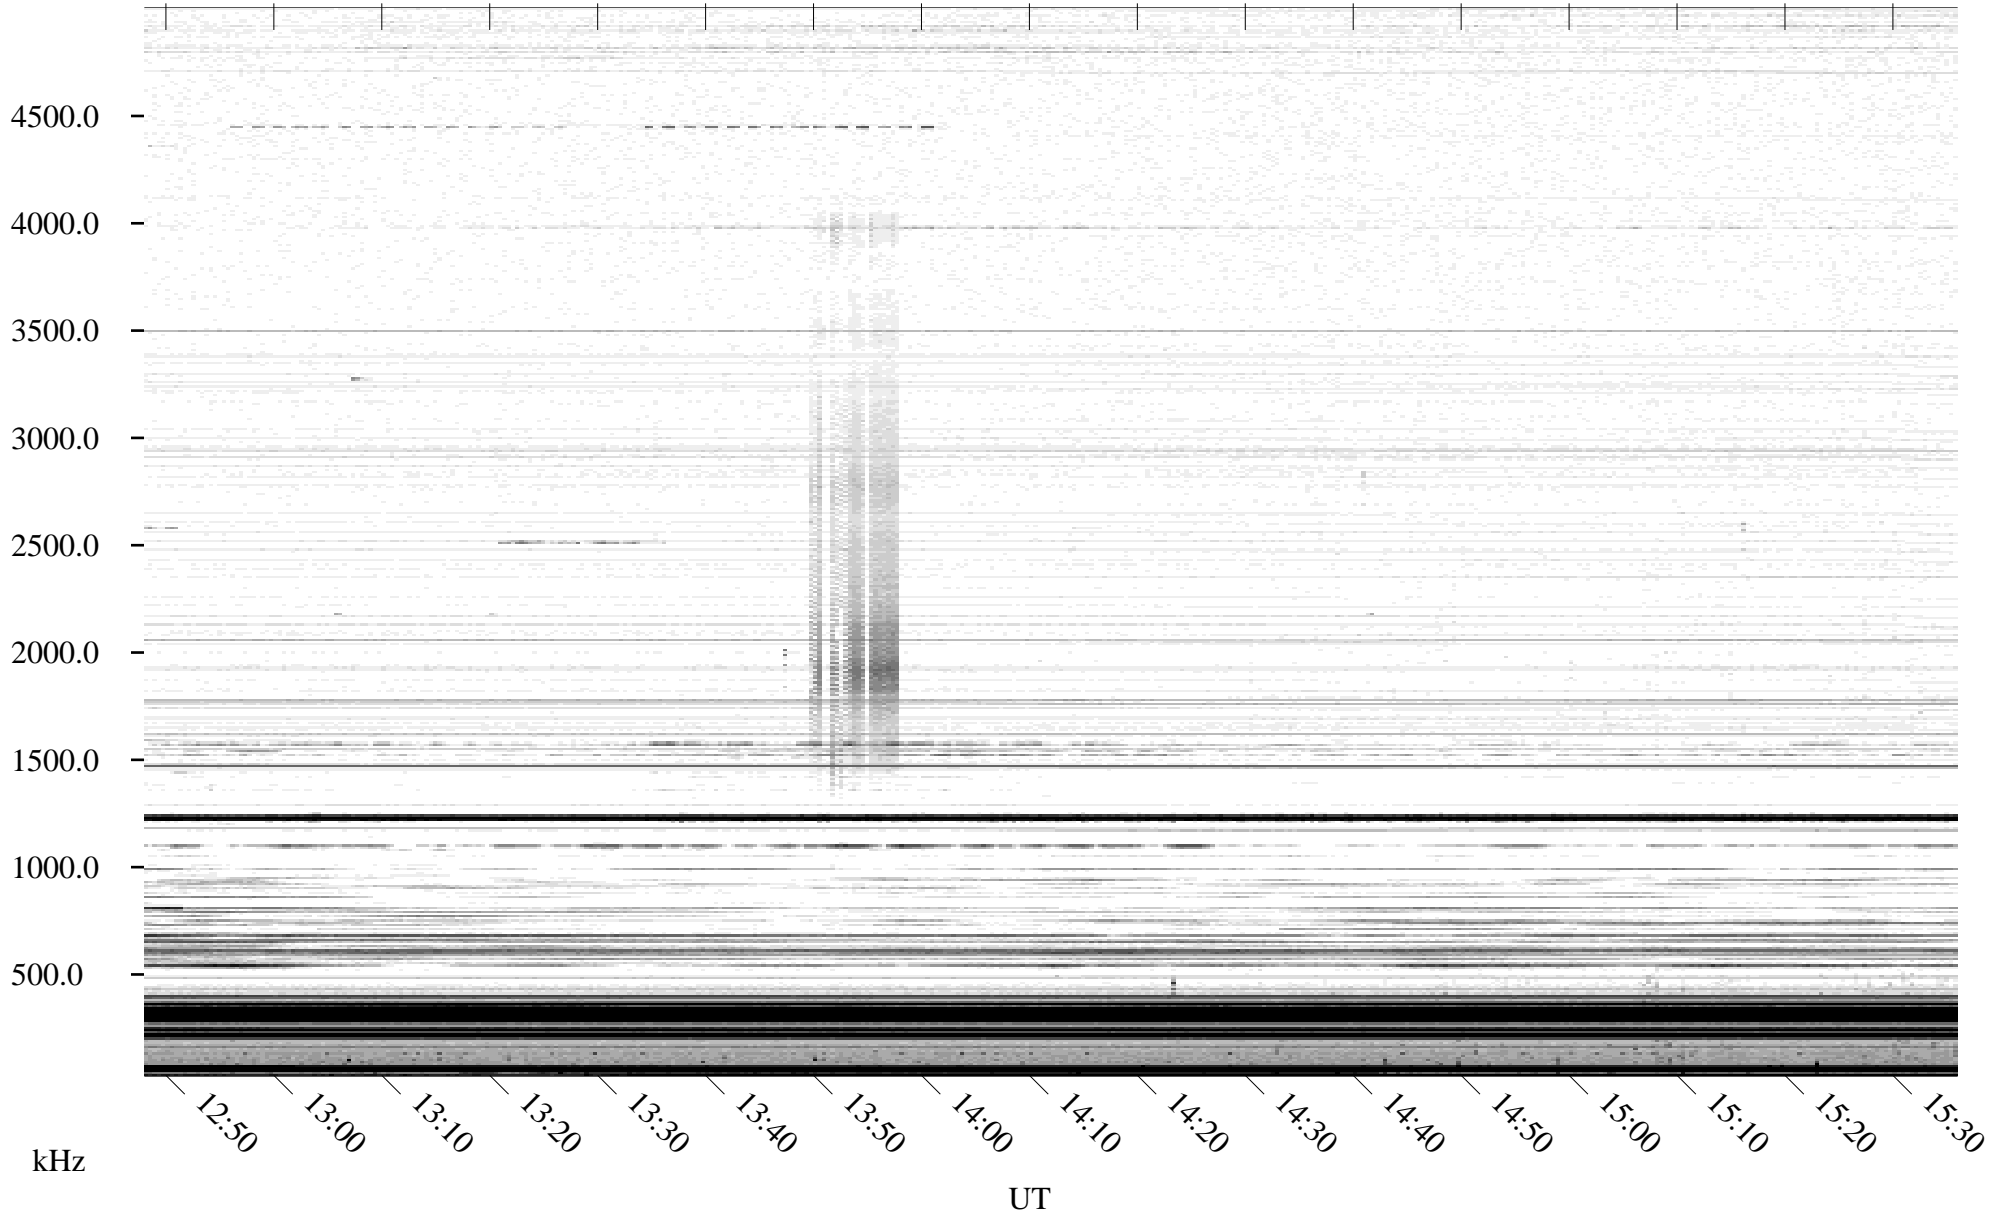

10/11/2010 Churchill, Manitoba

Linear Scale Black = 161 White = 15

ch10284l.r00SUm max_12

10/11/2010 Churchill, Manitoba

Linear Scale Black = 161 White = 15

ch10284l.r00SUm max_12

Page 2

10/12/2010 Churchill, Manitoba

Linear Scale Black = 161 White = 15

ch10284l.r00SUm max_12

Page 3

10/12/2010 Churchill, Manitoba

Linear Scale Black = 161 White = 15

ch10284l.r00SUm max_12

Page 4

10/12/2010 Churchill, Manitoba

Linear Scale Black = 161 White = 15

ch10284l.r00SUm max_12

Page 5

10/12/2010 Churchill, Manitoba

Linear Scale Black = 161 White = 15

ch10284l.r00SUm max_12

Page 6

10/12/2010 Churchill, Manitoba

Linear Scale Black = 161 White = 15

ch10284l.r00SUm max_12

Page 7

10/12/2010 Churchill, Manitoba

Linear Scale Black = 161 White = 15

ch10284l.r00SUm max_12