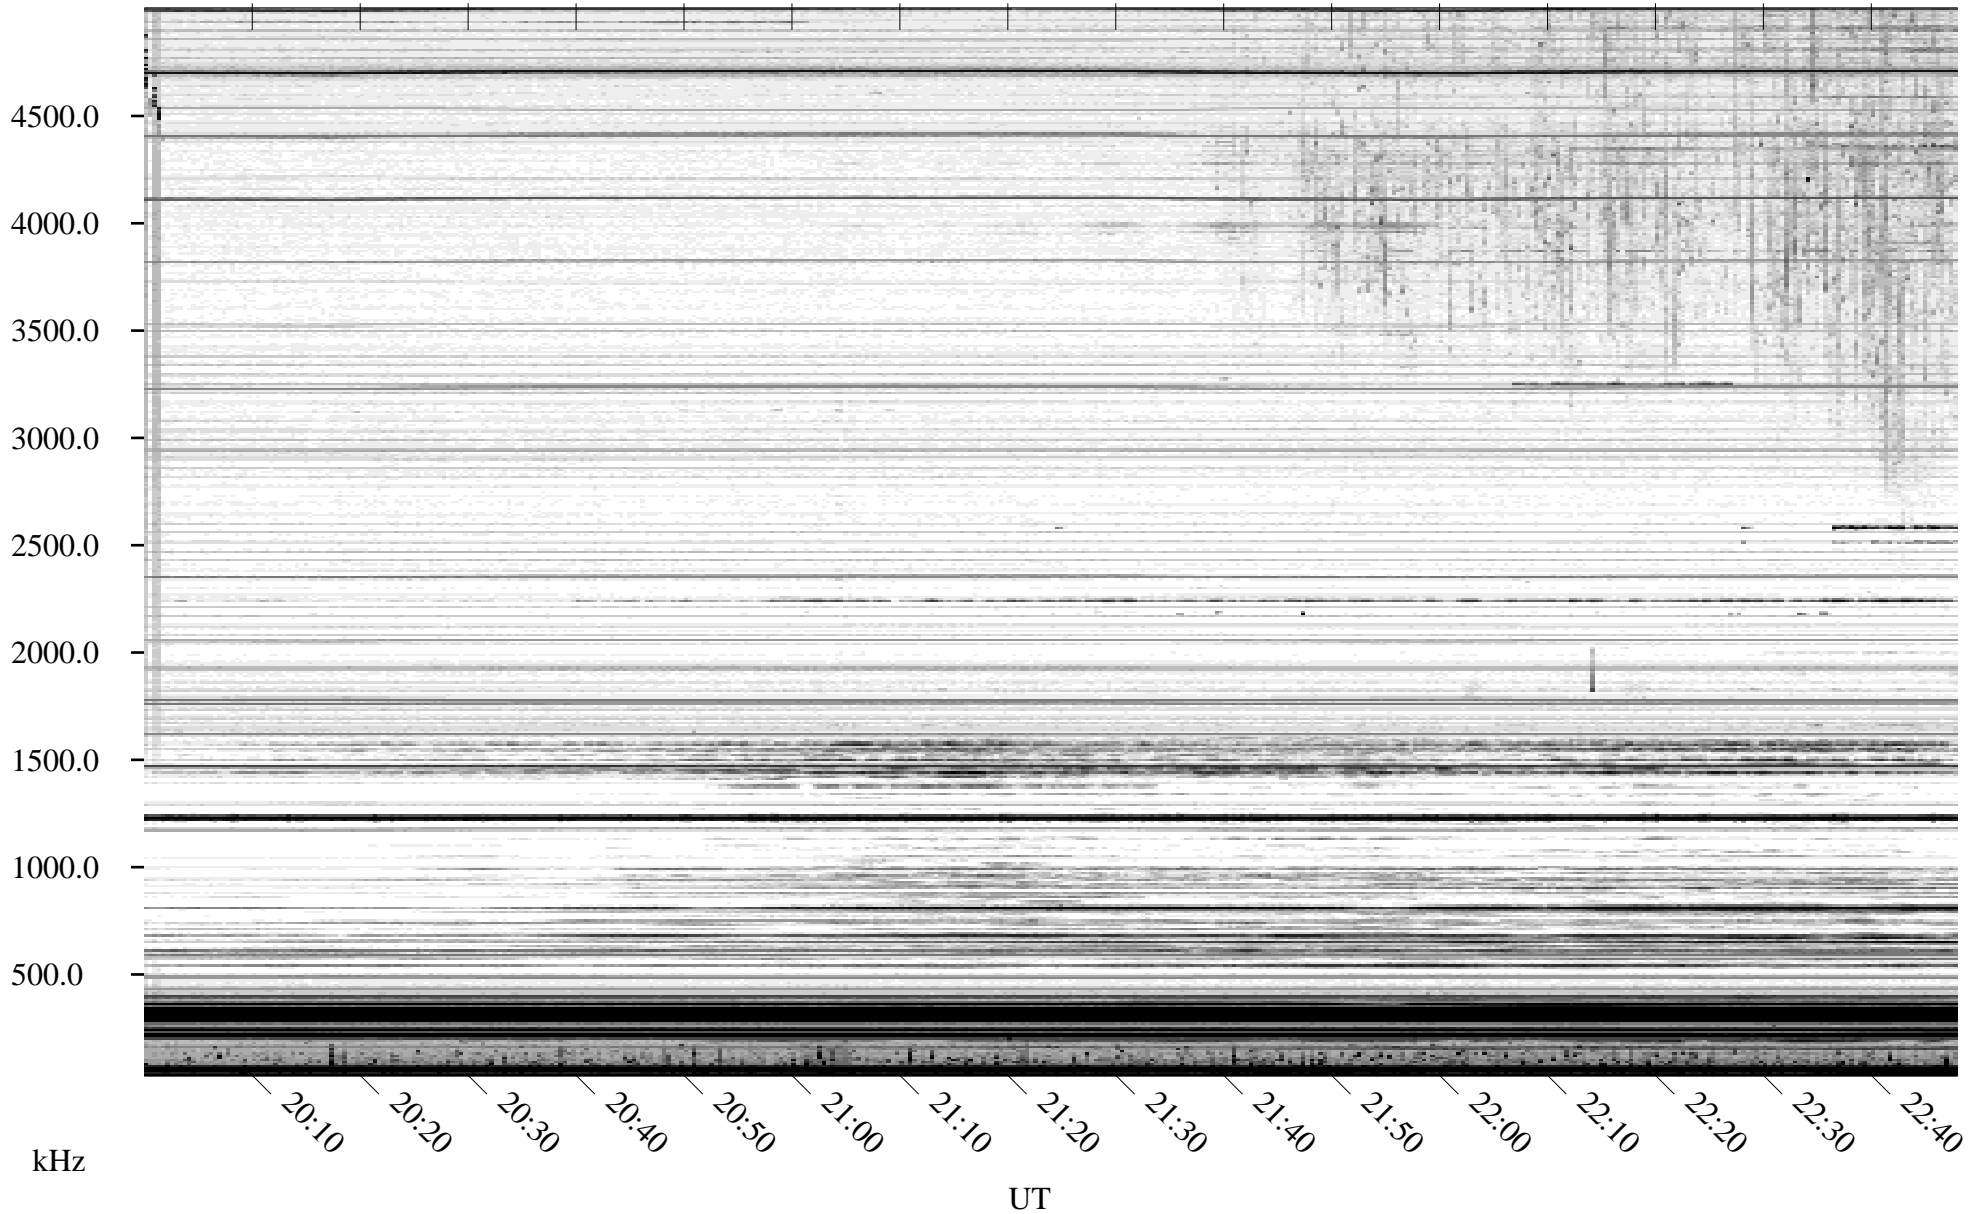

10/11/2010 Churchill, Manitoba

Linear Scale Black = 161 White = 15

ch10284l.r00SUm max_12

10/11/2010 Churchill, Manitoba

Linear Scale Black = 161 White = 15

ch10284l.r00SUm max_12

Page 2

10/12/2010 Churchill, Manitoba

Linear Scale Black = 161 White = 15

ch10284l.r00SUm max_12

Page 3

10/12/2010 Churchill, Manitoba

Linear Scale Black = 161 White = 15

ch10284l.r00SUm max_12

Page 4

10/12/2010 Churchill, Manitoba

Linear Scale Black = 161 White = 15

ch10284l.r00SUm max_12

Page 5

10/12/2010 Churchill, Manitoba

Linear Scale Black = 161 White = 15

ch10284l.r00SUm max_12

Page 6

10/12/2010 Churchill, Manitoba

Linear Scale Black = 161 White = 15

ch10284l.r00SUm max_12

Page 7

10/12/2010 Churchill, Manitoba

Linear Scale Black = 161 White = 15

ch10284l.r00SUm max_12