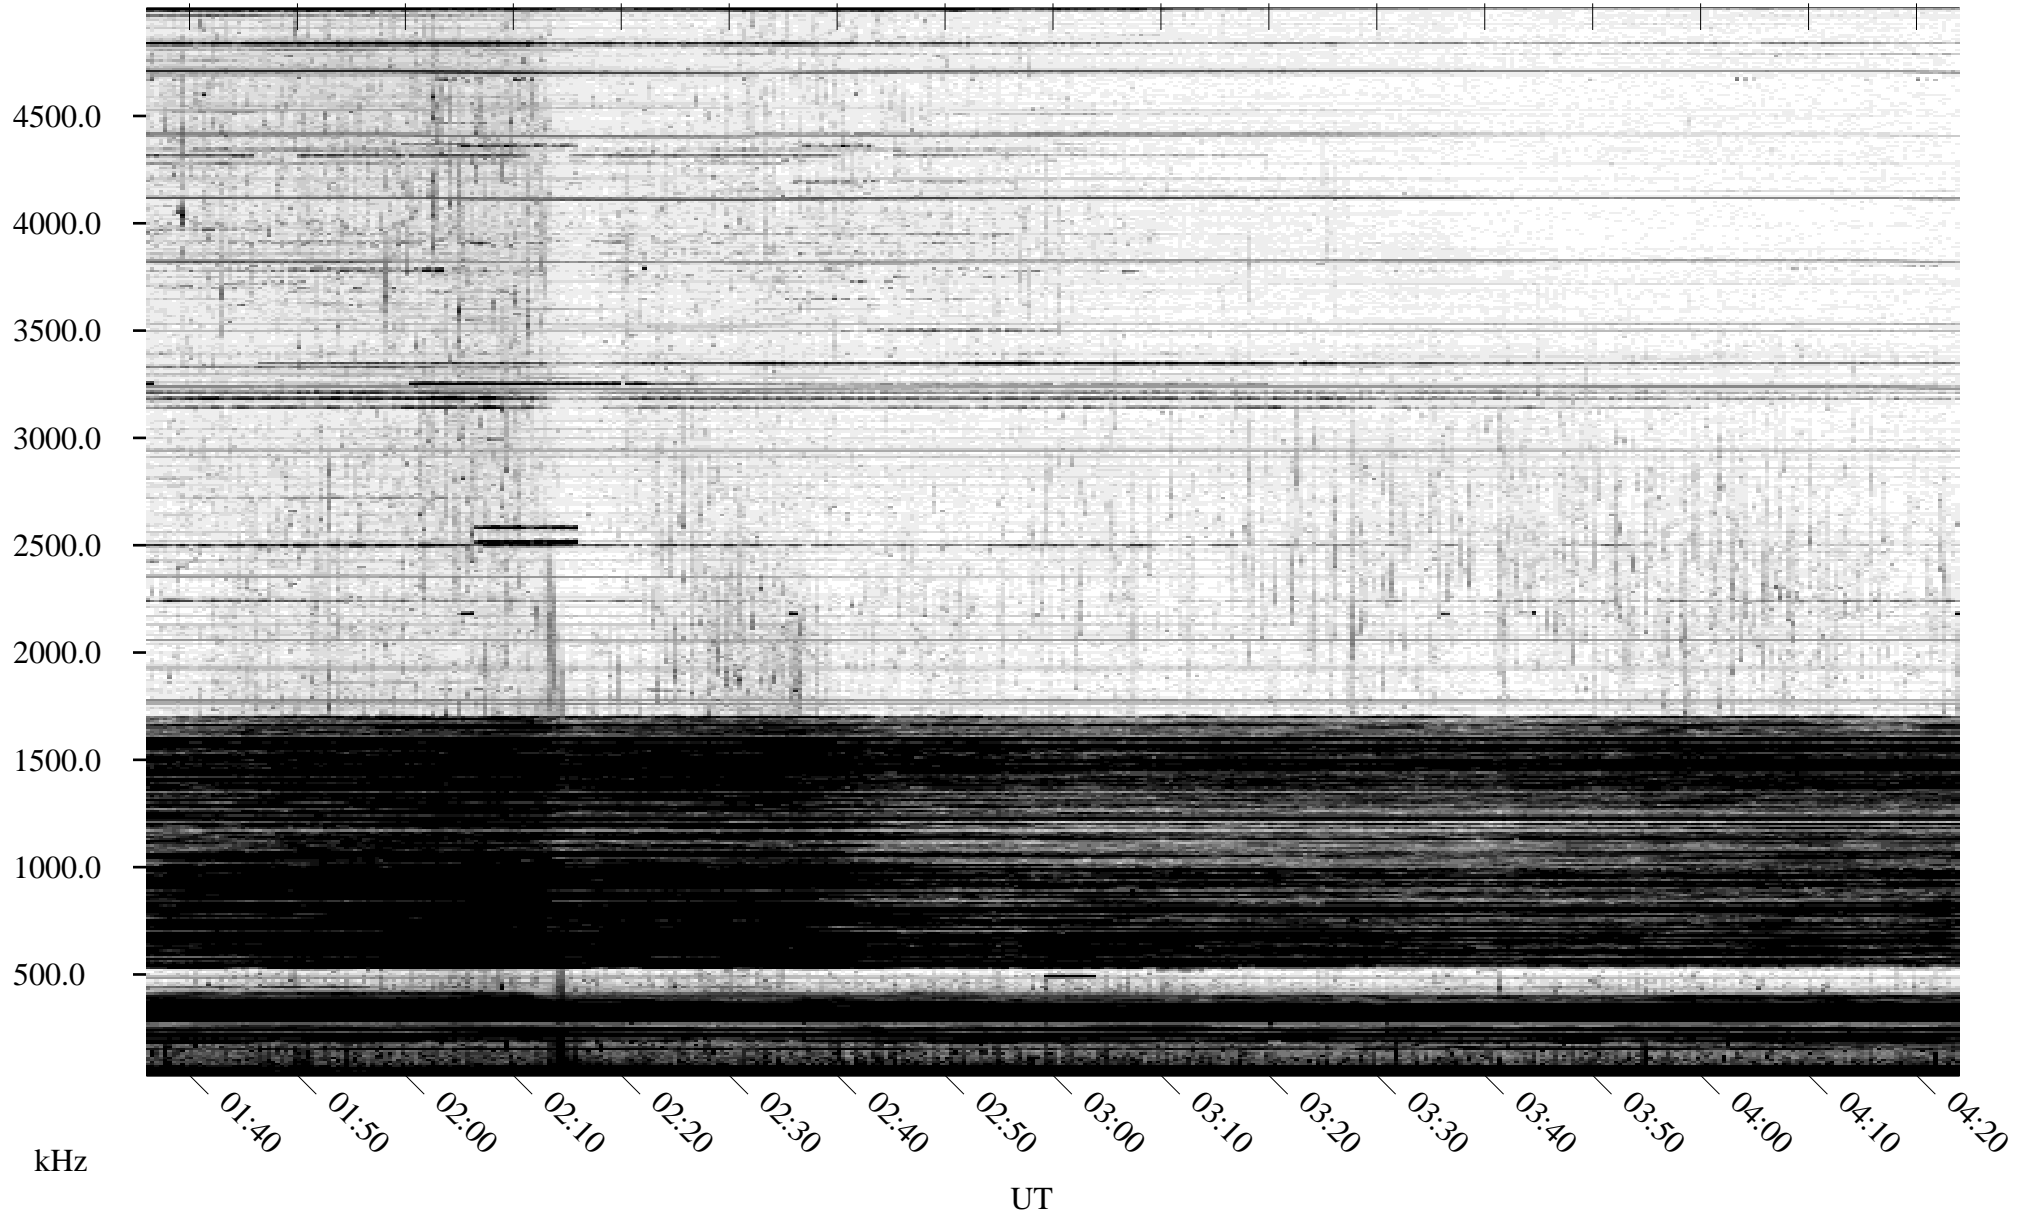

10/11/2010 Churchill, Manitoba

Linear Scale Black = 161 White = 15

ch10284l.r00SUm max_12

10/11/2010 Churchill, Manitoba

Linear Scale Black = 161 White = 15

ch10284l.r00SUm max_12

Page 2

10/12/2010 Churchill, Manitoba

Linear Scale Black = 161 White = 15

ch10284l.r00SUm max_12

Page 3

10/12/2010 Churchill, Manitoba

Linear Scale Black = 161 White = 15

ch10284l.r00SUm max_12

Page 4

10/12/2010 Churchill, Manitoba

Linear Scale Black = 161 White = 15

ch10284l.r00SUm max_12

Page 5

10/12/2010 Churchill, Manitoba

Linear Scale Black = 161 White = 15

ch10284l.r00SUm max_12

Page 6

10/12/2010 Churchill, Manitoba

Linear Scale Black = 161 White = 15

ch10284l.r00SUm max_12

Page 7

10/12/2010 Churchill, Manitoba

Linear Scale Black = 161 White = 15

ch10284l.r00SUm max_12