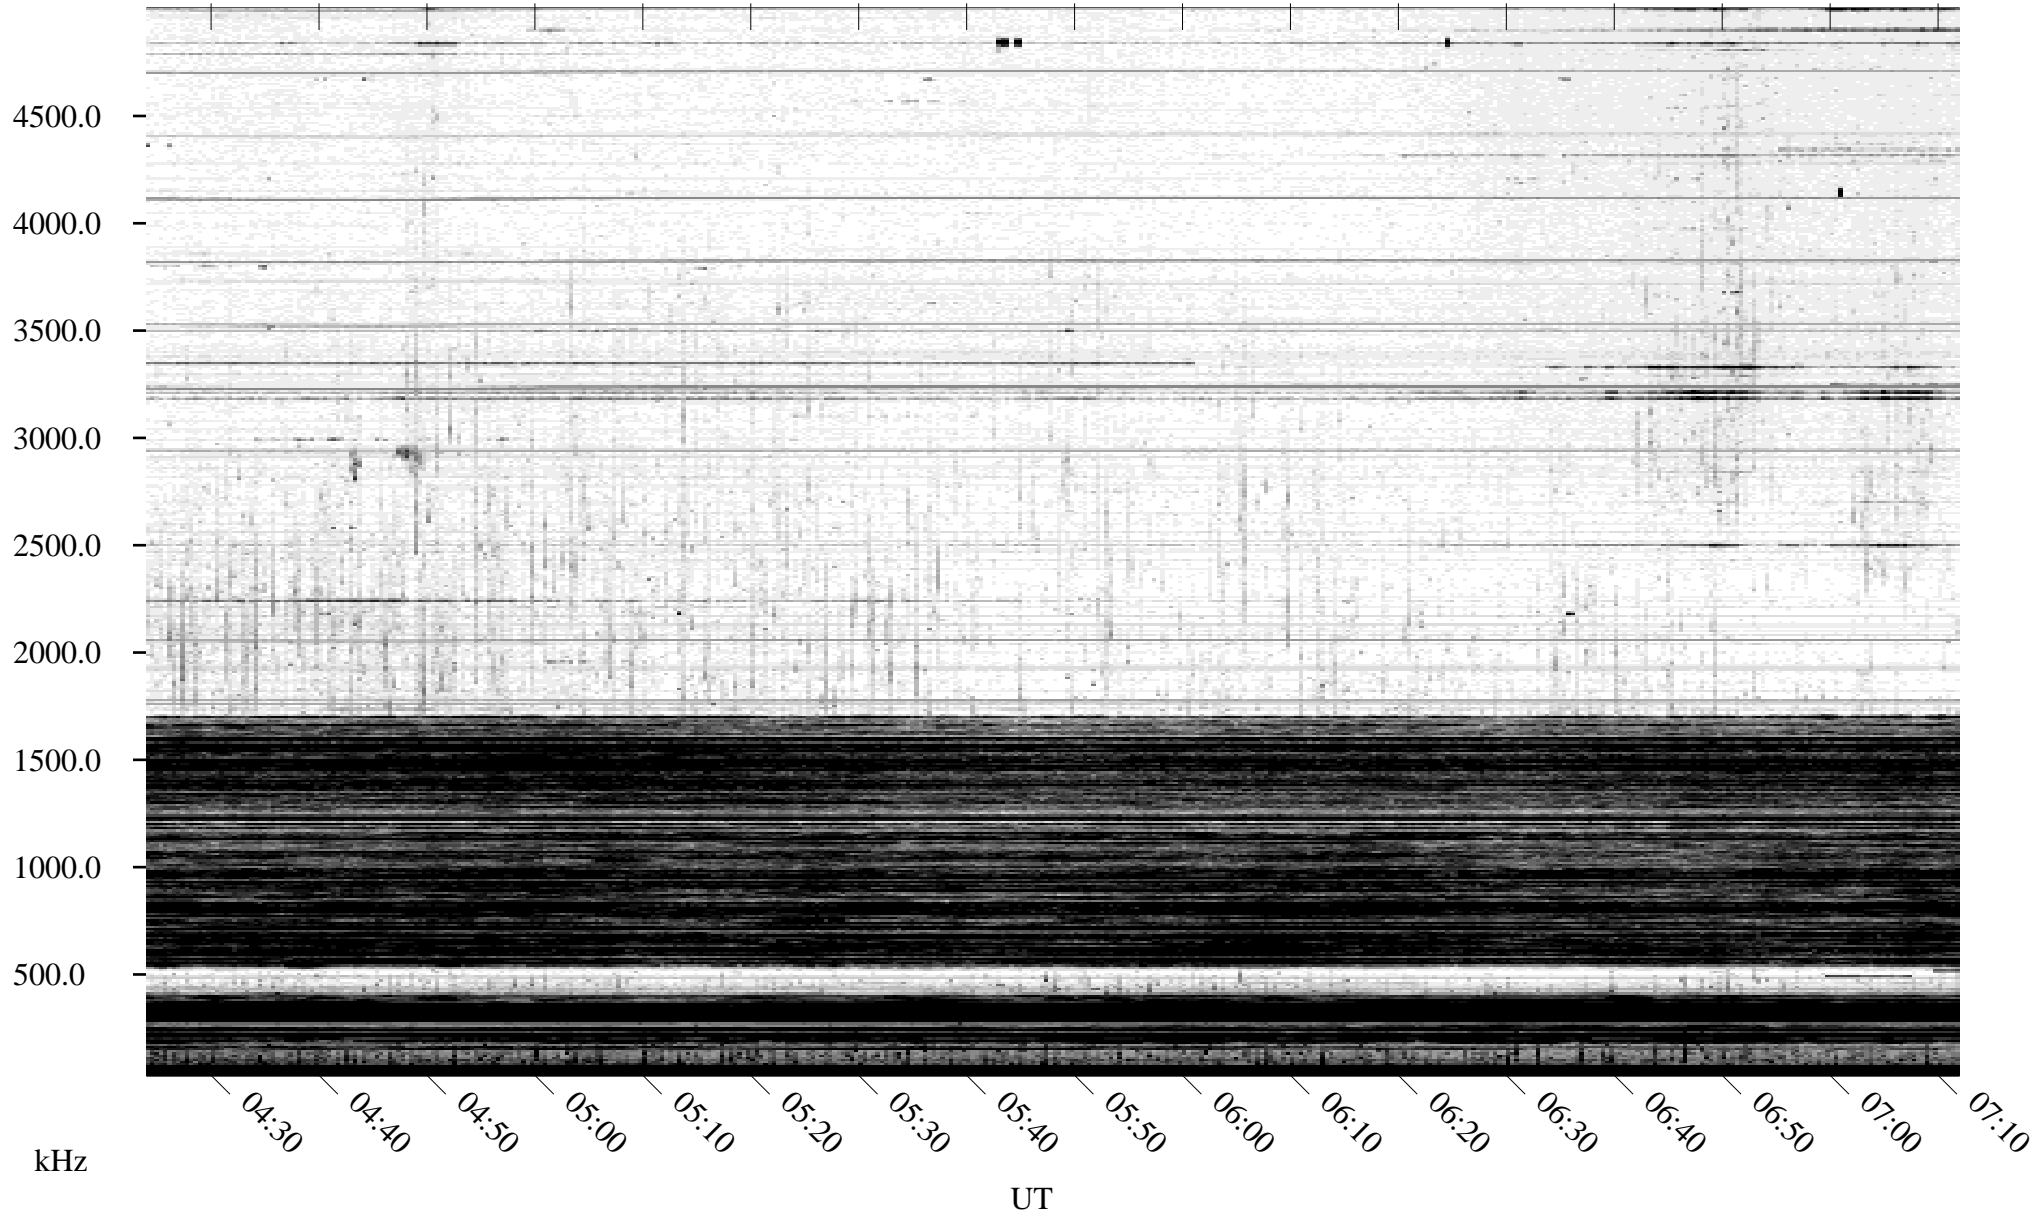

10/11/2010 Churchill, Manitoba

Linear Scale Black = 161 White = 15

ch10284l.r00SUm max_12

10/11/2010 Churchill, Manitoba

Linear Scale Black = 161 White = 15

ch10284l.r00SUm max_12

Page 2

10/12/2010 Churchill, Manitoba

Linear Scale Black = 161 White = 15

ch10284l.r00SUm max_12

Page 3

10/12/2010 Churchill, Manitoba

Linear Scale Black = 161 White = 15

ch10284l.r00SUm max_12

Page 4

10/12/2010 Churchill, Manitoba

Linear Scale Black = 161 White = 15

ch10284l.r00SUm max_12

Page 5

10/12/2010 Churchill, Manitoba

Linear Scale Black = 161 White = 15

ch10284l.r00SUm max_12

Page 6

10/12/2010 Churchill, Manitoba

Linear Scale Black = 161 White = 15

ch10284l.r00SUm max_12

Page 7

10/12/2010 Churchill, Manitoba

Linear Scale Black = 161 White = 15

ch10284l.r00SUm max_12