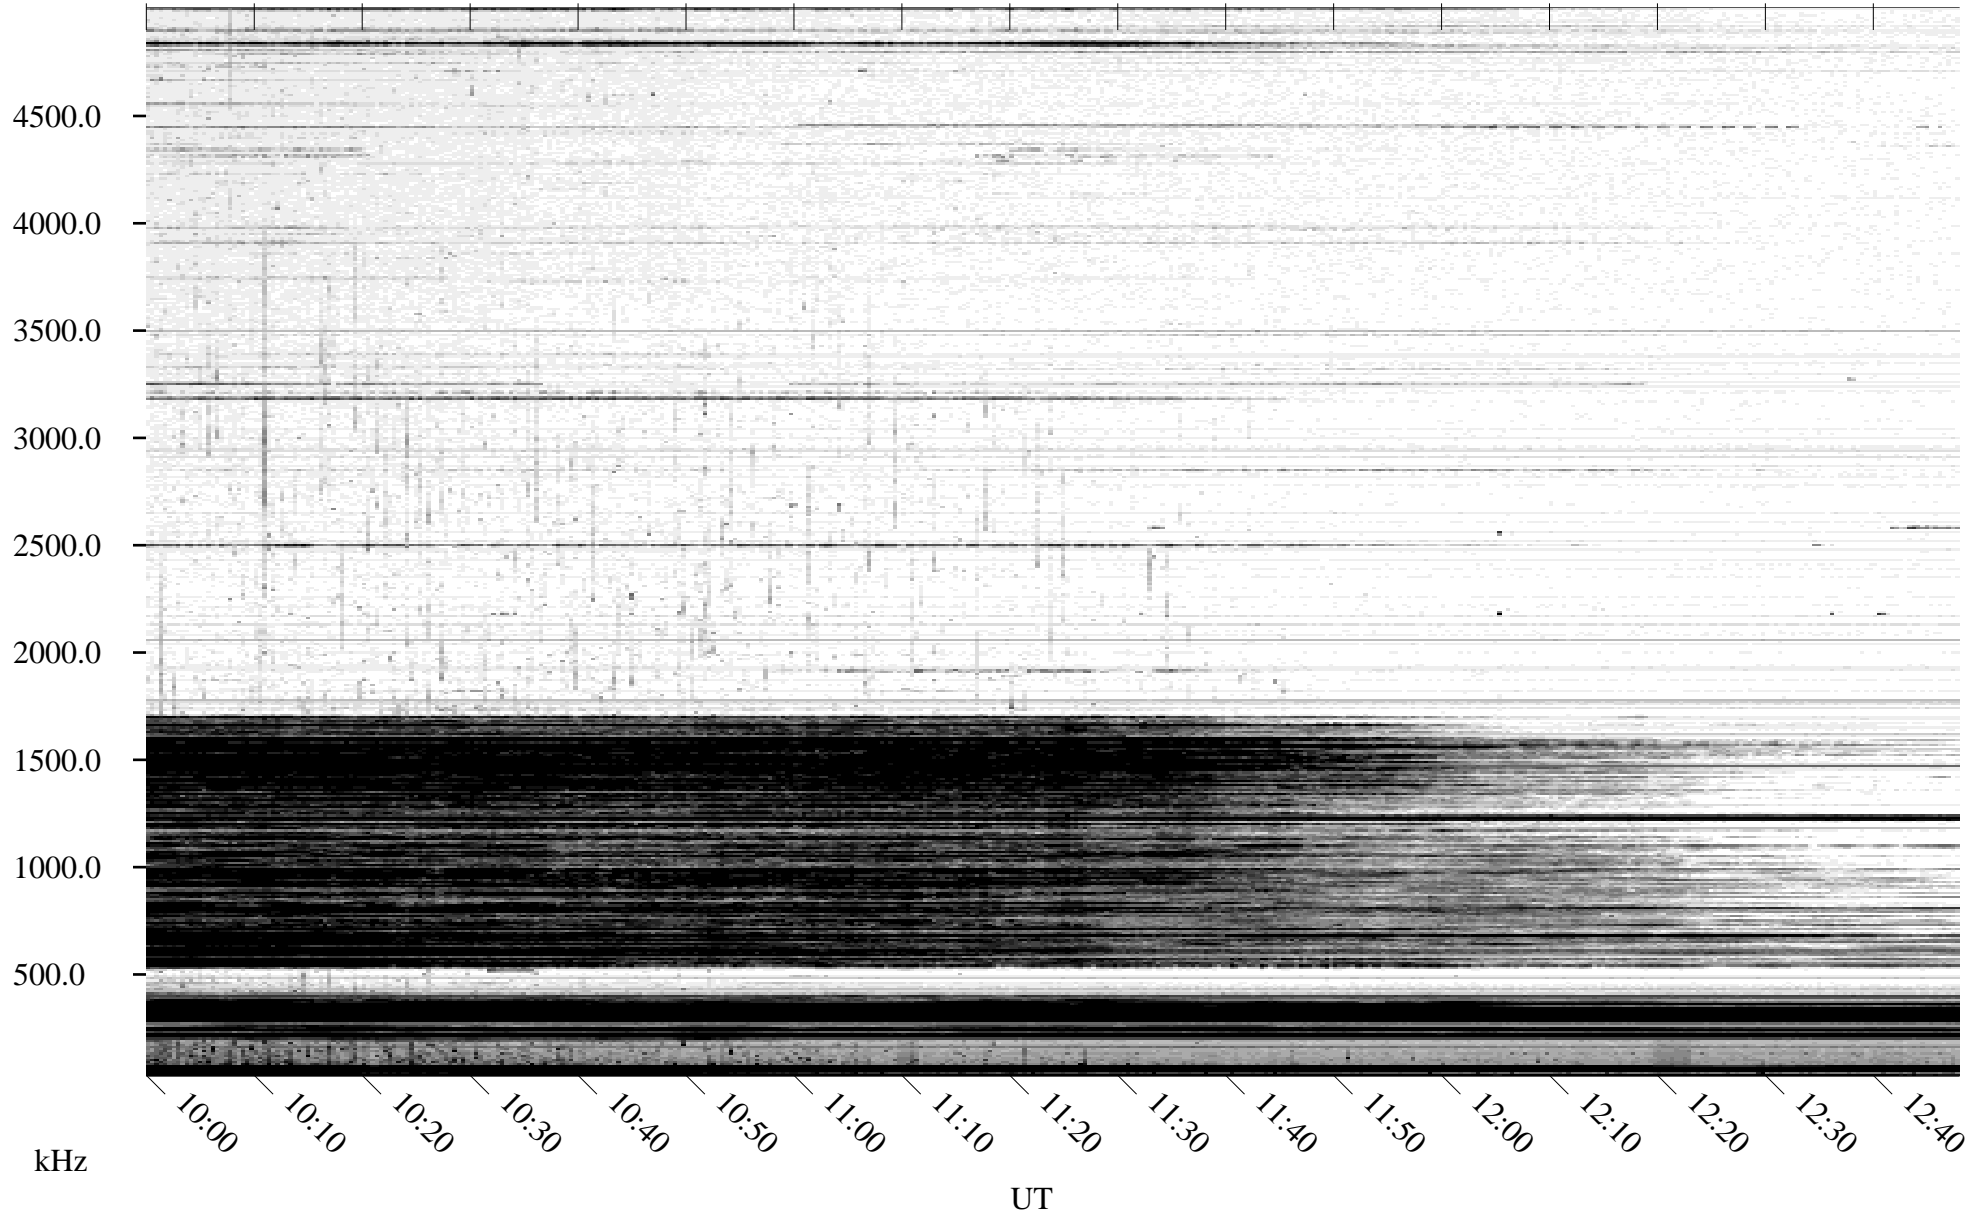

10/11/2010 Churchill, Manitoba

Linear Scale Black = 161 White = 15

ch10284l.r00SUm max_12

10/11/2010 Churchill, Manitoba

Linear Scale Black = 161 White = 15

ch10284l.r00SUm max_12

Page 2

10/12/2010 Churchill, Manitoba

Linear Scale Black = 161 White = 15

ch10284l.r00SUm max_12

Page 3

10/12/2010 Churchill, Manitoba

Linear Scale Black = 161 White = 15

ch10284l.r00SUm max_12

Page 4

10/12/2010 Churchill, Manitoba

Linear Scale Black = 161 White = 15

ch10284l.r00SUm max_12

Page 5

10/12/2010 Churchill, Manitoba

Linear Scale Black = 161 White = 15

ch10284l.r00SUm max_12

Page 6

10/12/2010 Churchill, Manitoba

Linear Scale Black = 161 White = 15

ch10284l.r00SUm max_12

Page 7

10/12/2010 Churchill, Manitoba

Linear Scale Black = 161 White = 15

ch10284l.r00SUm max_12