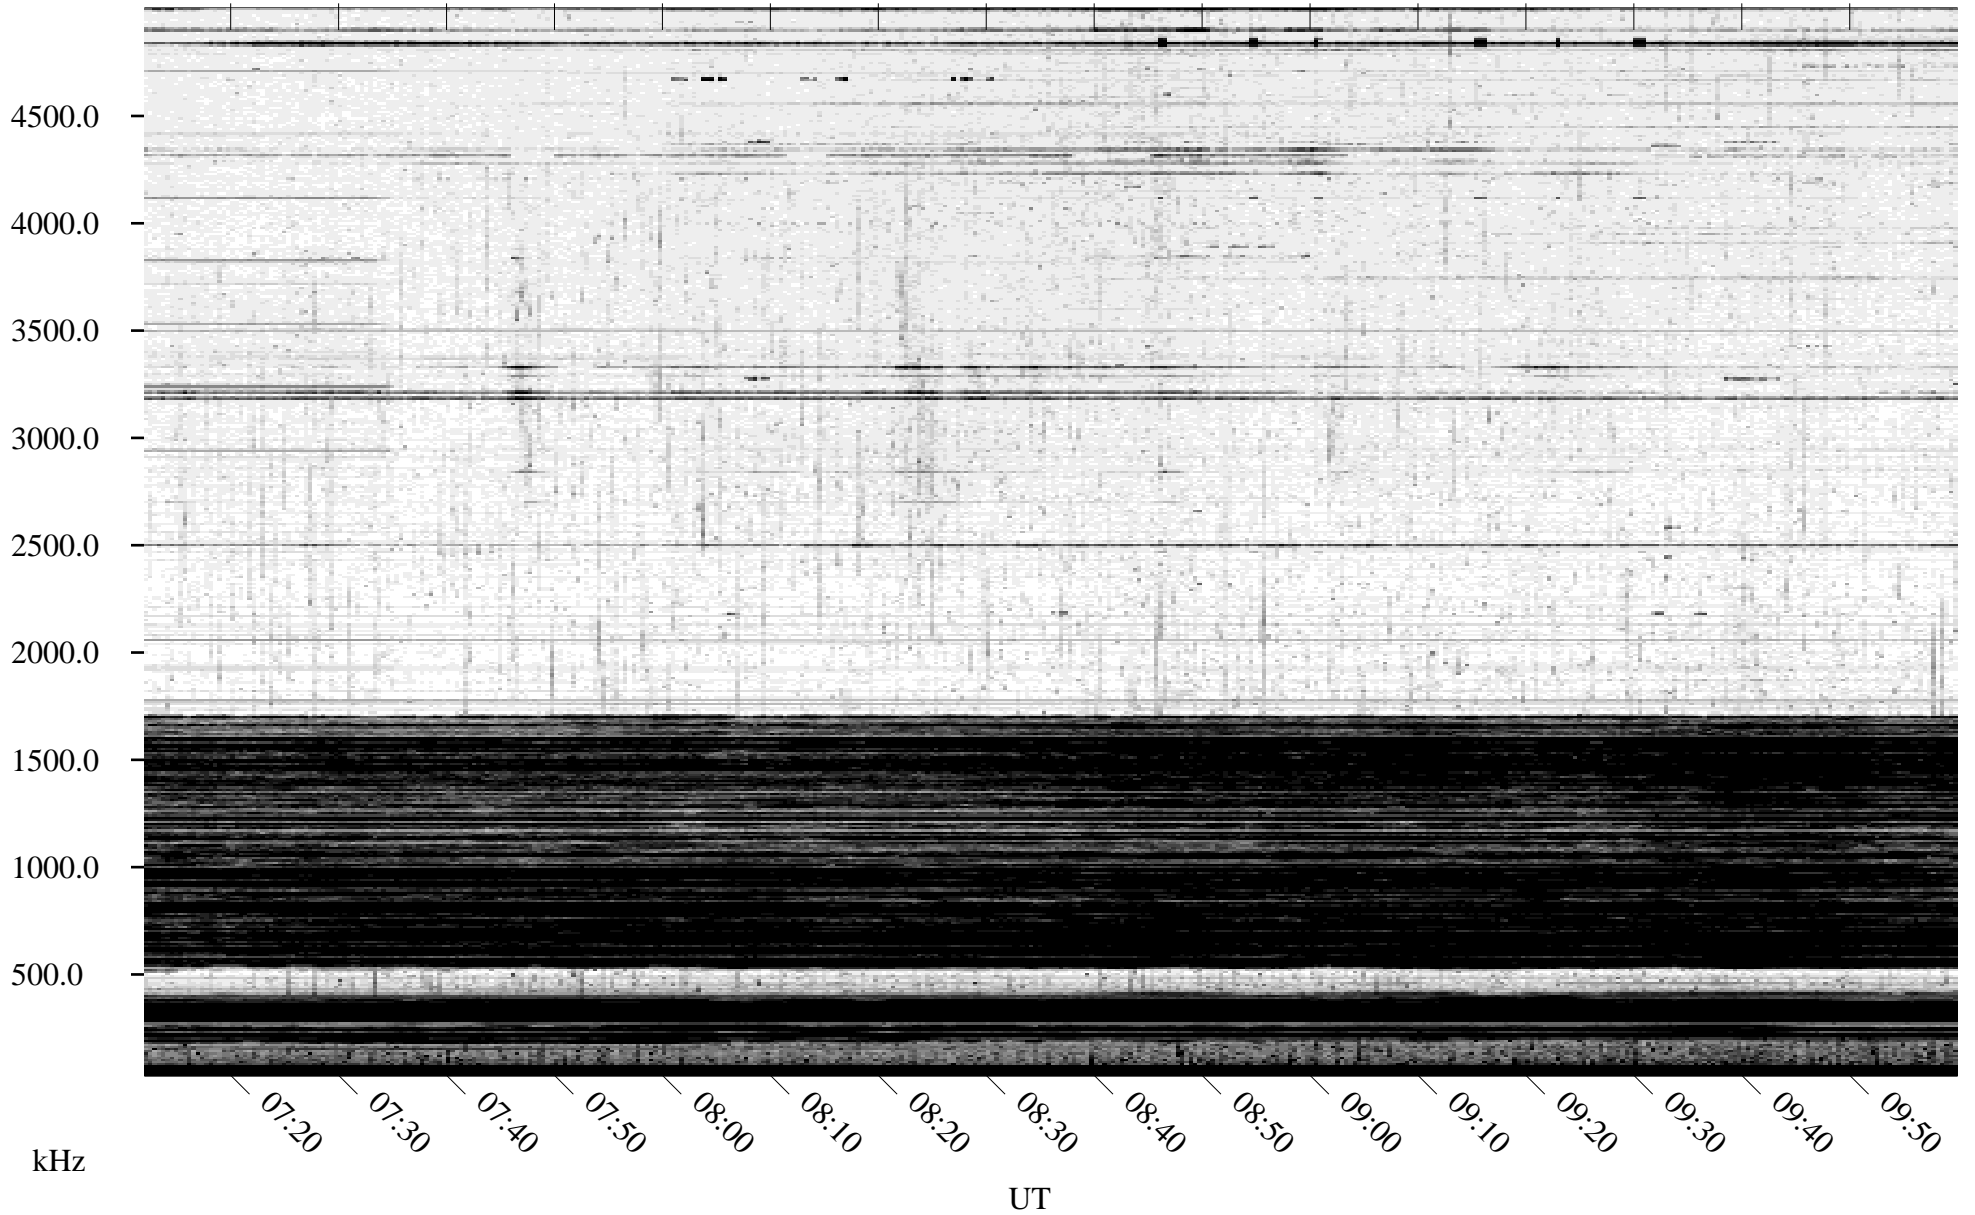

10/11/2010 Churchill, Manitoba

Linear Scale Black = 161 White = 15

ch10284l.r00SUm max_12

10/11/2010 Churchill, Manitoba

Linear Scale Black = 161 White = 15

ch10284l.r00SUm max_12

Page 2

10/12/2010 Churchill, Manitoba

Linear Scale Black = 161 White = 15

ch10284l.r00SUm max_12

Page 3

10/12/2010 Churchill, Manitoba

Linear Scale Black = 161 White = 15

ch10284l.r00SUm max_12

Page 4

10/12/2010 Churchill, Manitoba

Linear Scale Black = 161 White = 15

ch10284l.r00SUm max_12

Page 5

10/12/2010 Churchill, Manitoba

Linear Scale Black = 161 White = 15

ch10284l.r00SUm max_12

Page 6

10/12/2010 Churchill, Manitoba

Linear Scale Black = 161 White = 15

ch10284l.r00SUm max_12

Page 7

10/12/2010 Churchill, Manitoba

Linear Scale Black = 161 White = 15

ch10284l.r00SUm max_12